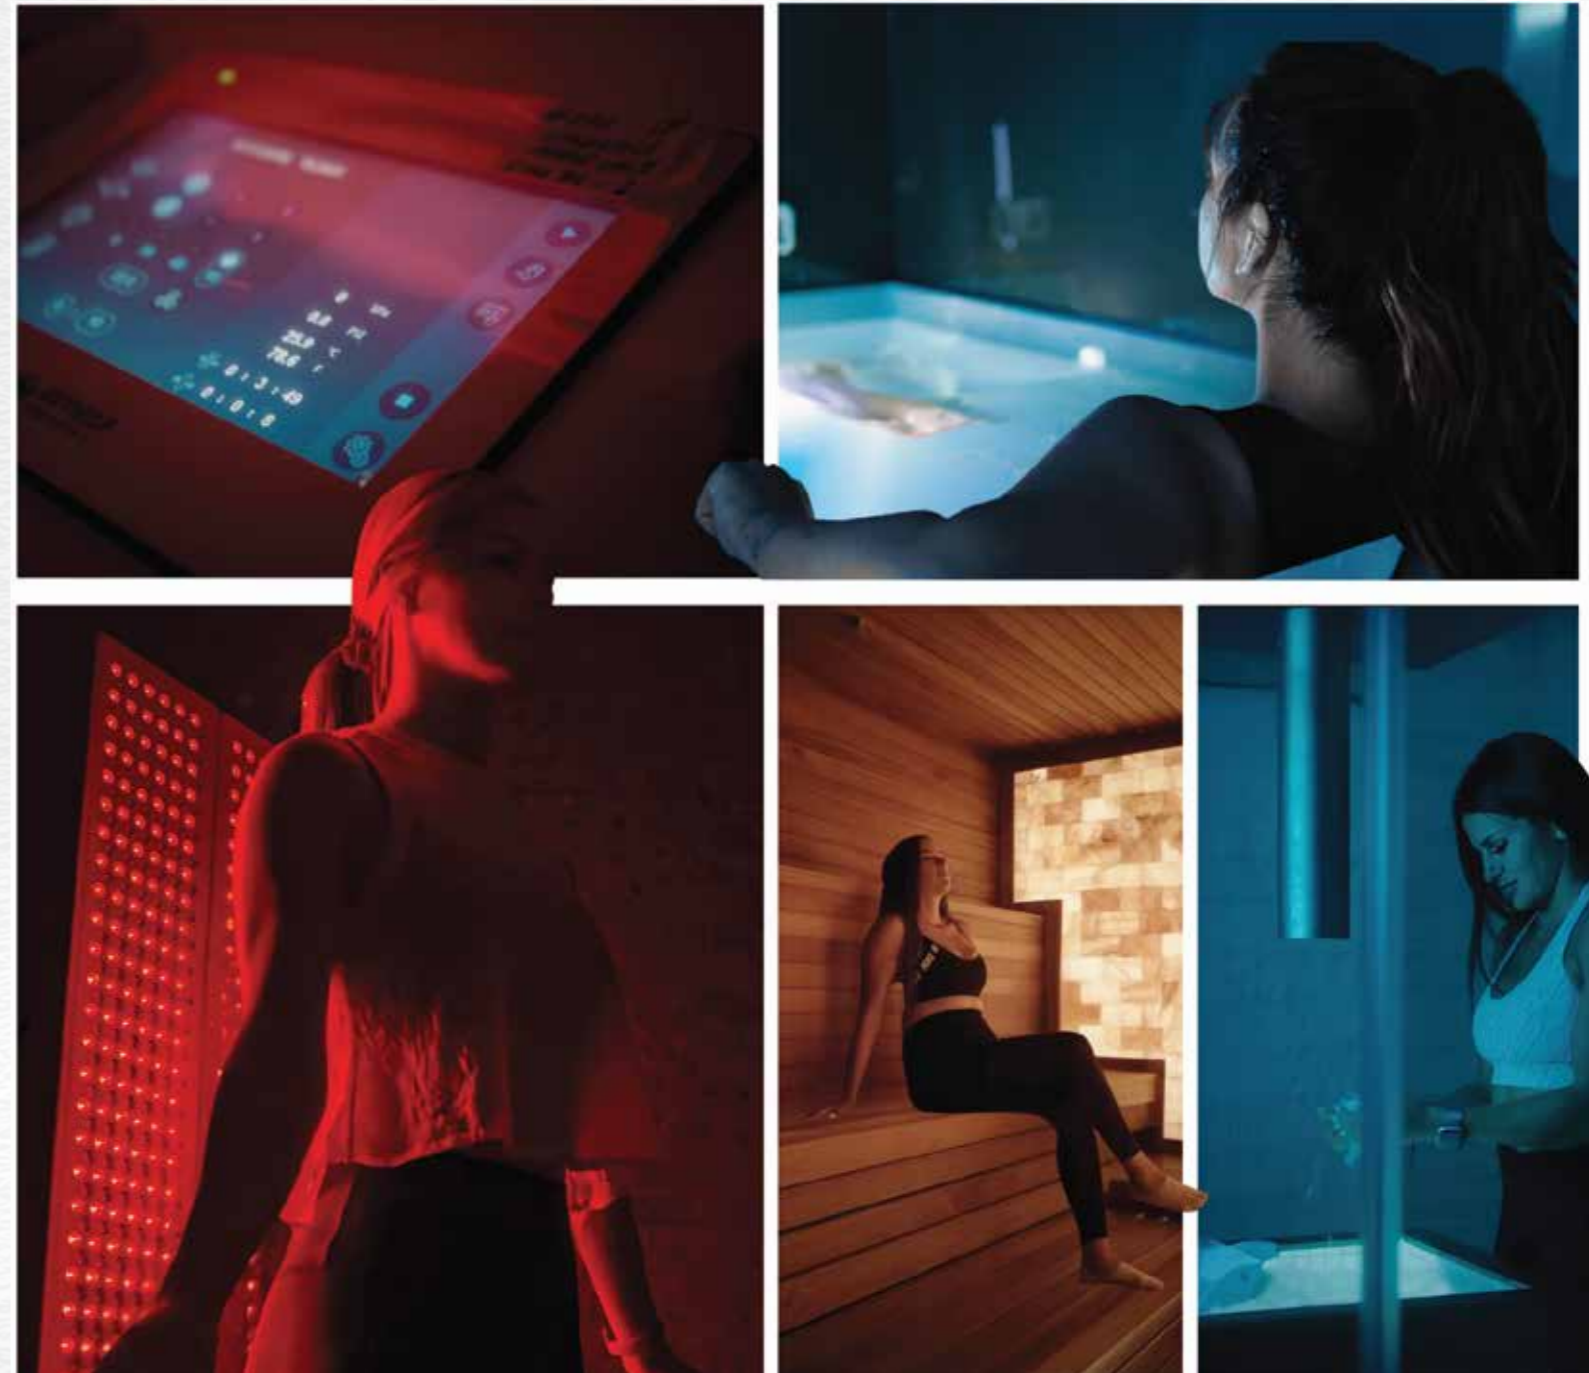

## WELLNESS HUB

Step into a world of wellness like no other—snow-filled serenity, Himalayan salt detox, oxygen-infused vitality, red light therapy for healing, and the invigorating chill of cold plunge therapy. More than relaxation—it's your ultimate escape.

Ice Room

Oxygen Room

Himalayan Salt Room

Red Light Therapy

Cold Plunge Therapy

## ELEVATE YOUR EXPERIENCE

Indulge in a world of unparalleled luxury and wellness. Drift into relaxation in zero-gravity chairs as immersive LED journeys transport you to serene realms.

Elevate your fitness experience in the expansive 3,000 sq.ft. Portola Gym, equipped with the finest state-of-the-art facilities for every training need. After an invigorating workout, retreat to the exclusive locker rooms—where the men’s sanctuary offers oversized seating and large screens for the ultimate game day experience, while the women’s locker room pampers with luxurious beauty amenities and flattering lighting.

Embark on a thrilling escape in a 900 sq.ft. VR world, offering interactive adventures that transcend reality.

At Portola, wellness, fitness, and leisure are elevated to the height of refinement.

Portola modern fitness center