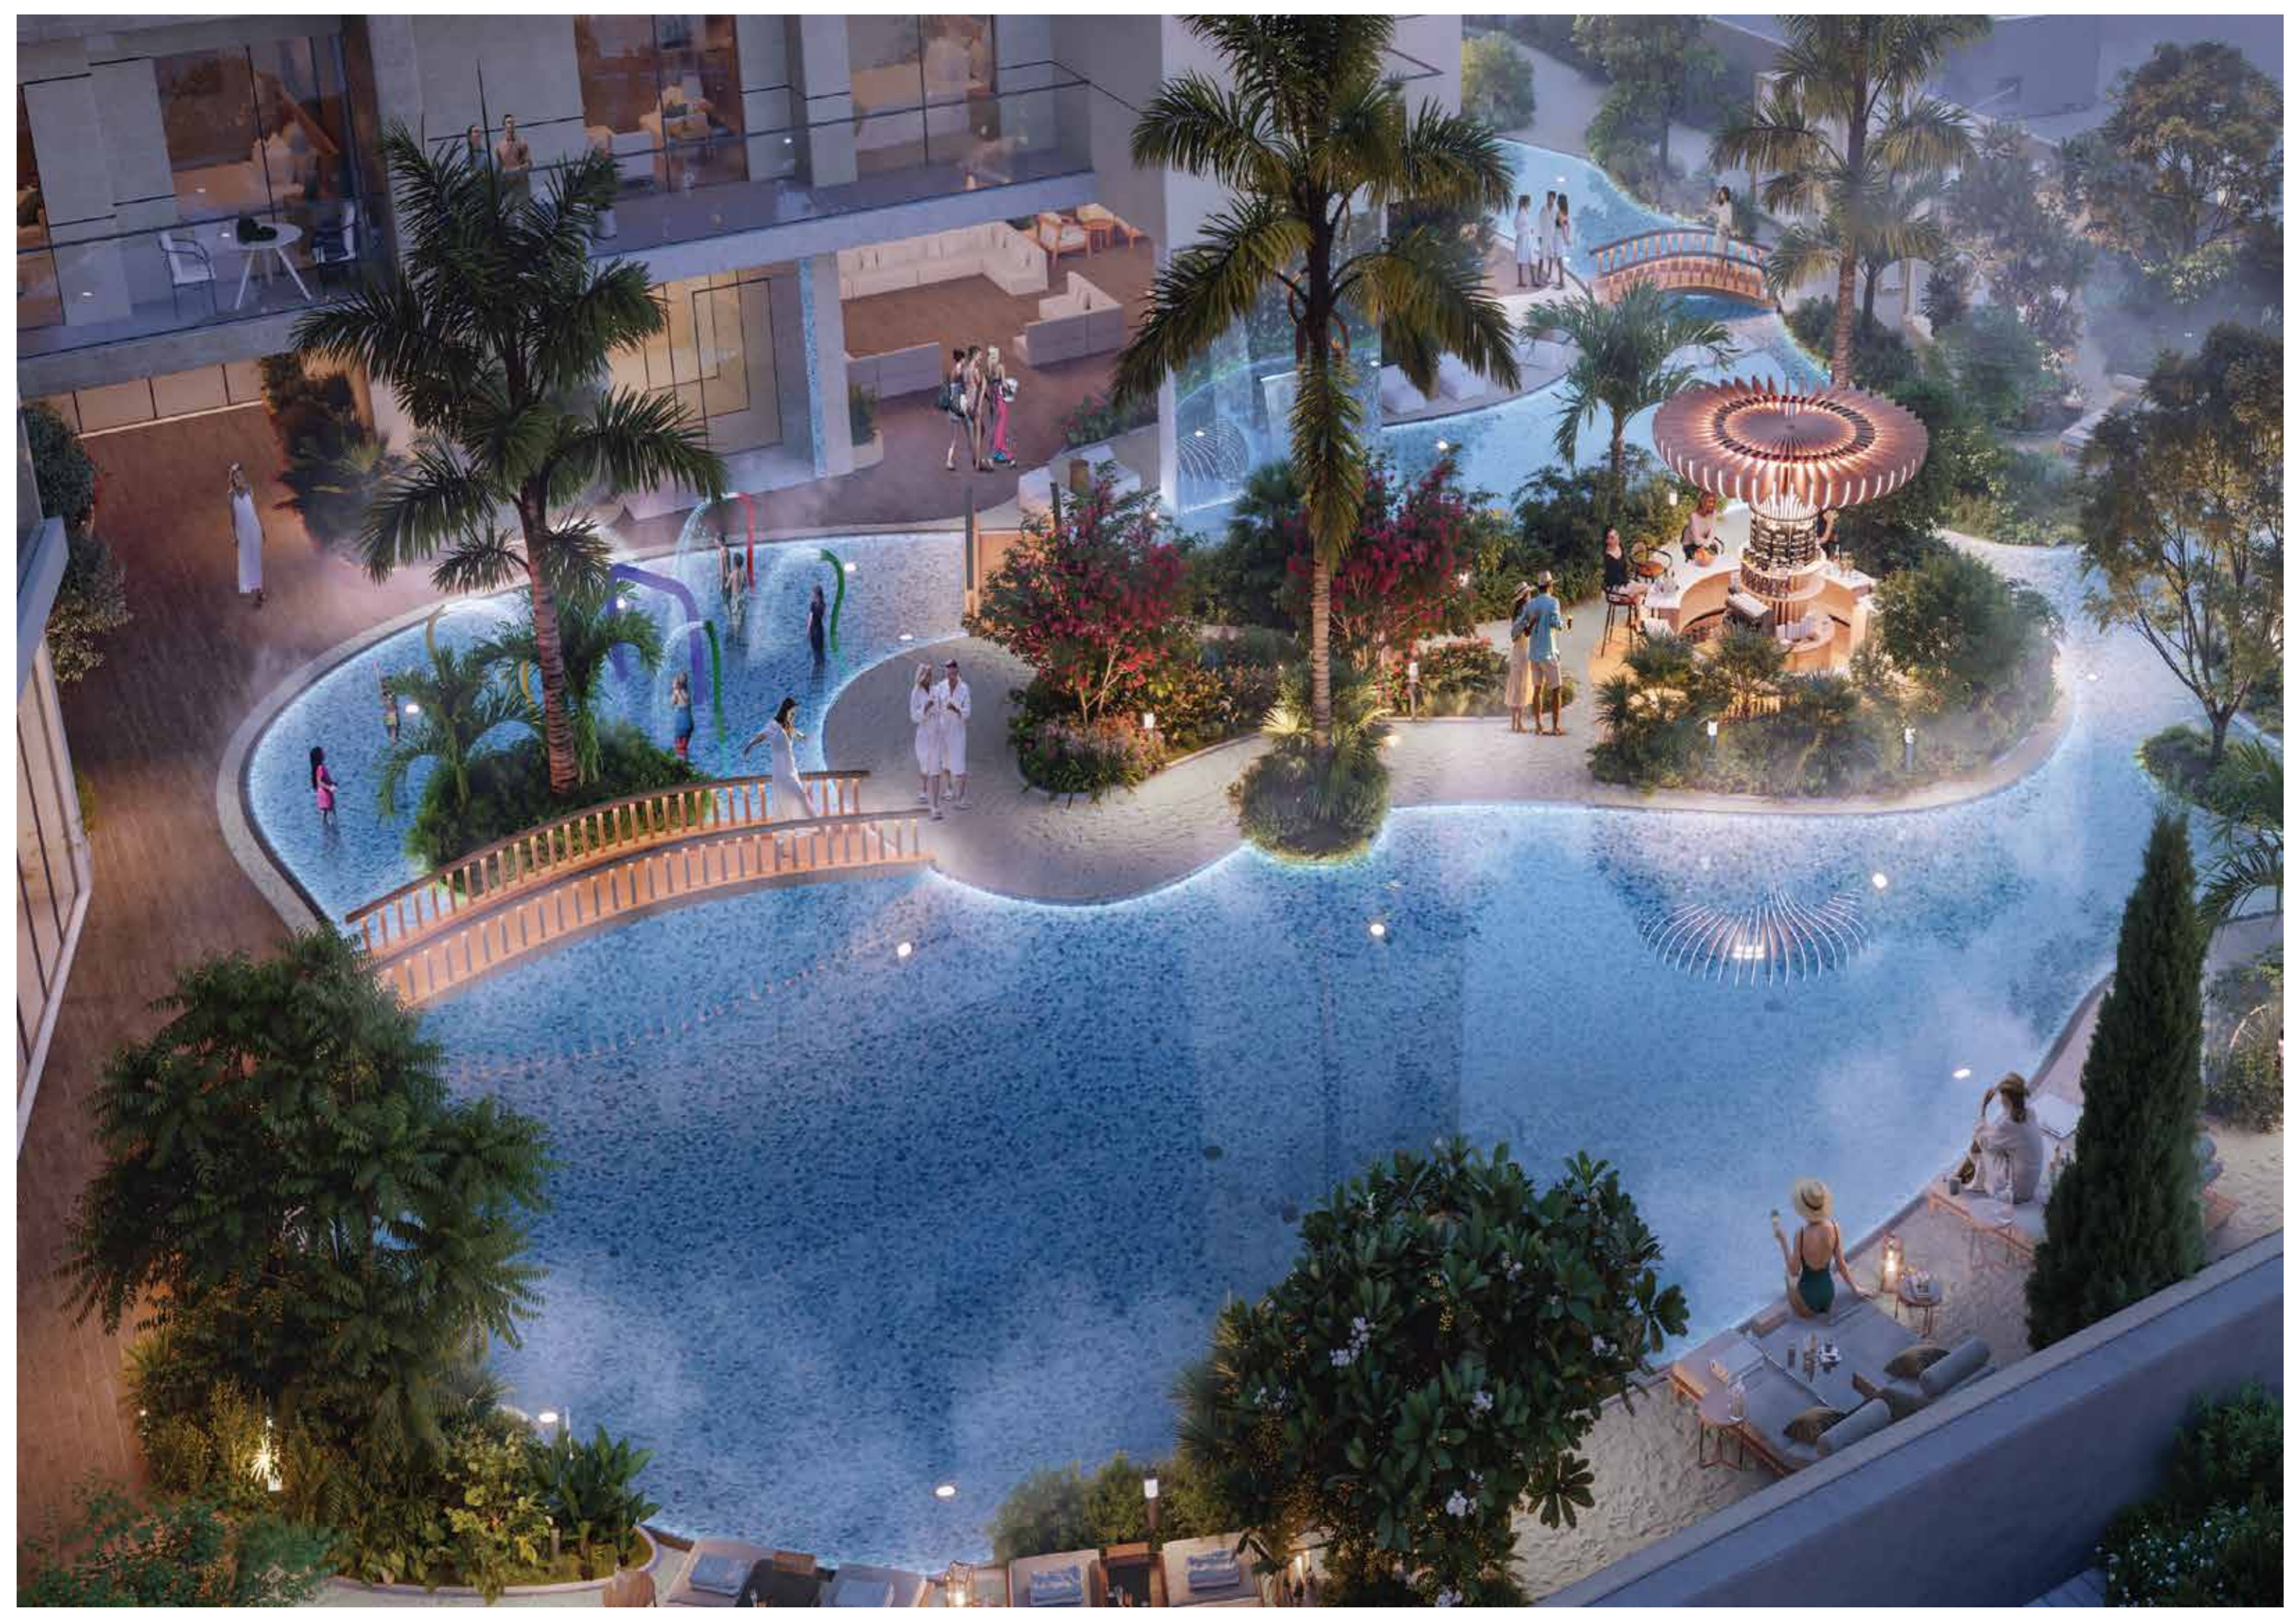

## PORTOLA

TO RETREAT, ADVENTURE AND ESCAPE

At the heart of Montage is Portola a destination within a destination. The full floor of themed amenities is designed to embrace both the natural world and another dimension empowered by technology. Here, every detail inspires retreat, adventure and escape. Montage, with Portola as its centerpiece, marks just the beginning of an exciting journey into what lies ahead.

## OUTDOOR OASIS

Immerse yourself in a haven of tranquility, where shimmering pools beckon you to unwind, including a lagoon-style retreat for children. Surround yourself with the serenity of an urban forest, complete with cozy seating and sun-drenched loungers. Let the magical mist, choreographed lights, and soothing whispers of nature awaken your senses and rejuvenate your spirit.

Urban forest with islands

lagoon-style children's pool

Sun beds

Seating areas

Choreographed lighting

Pool and Deck Retreat