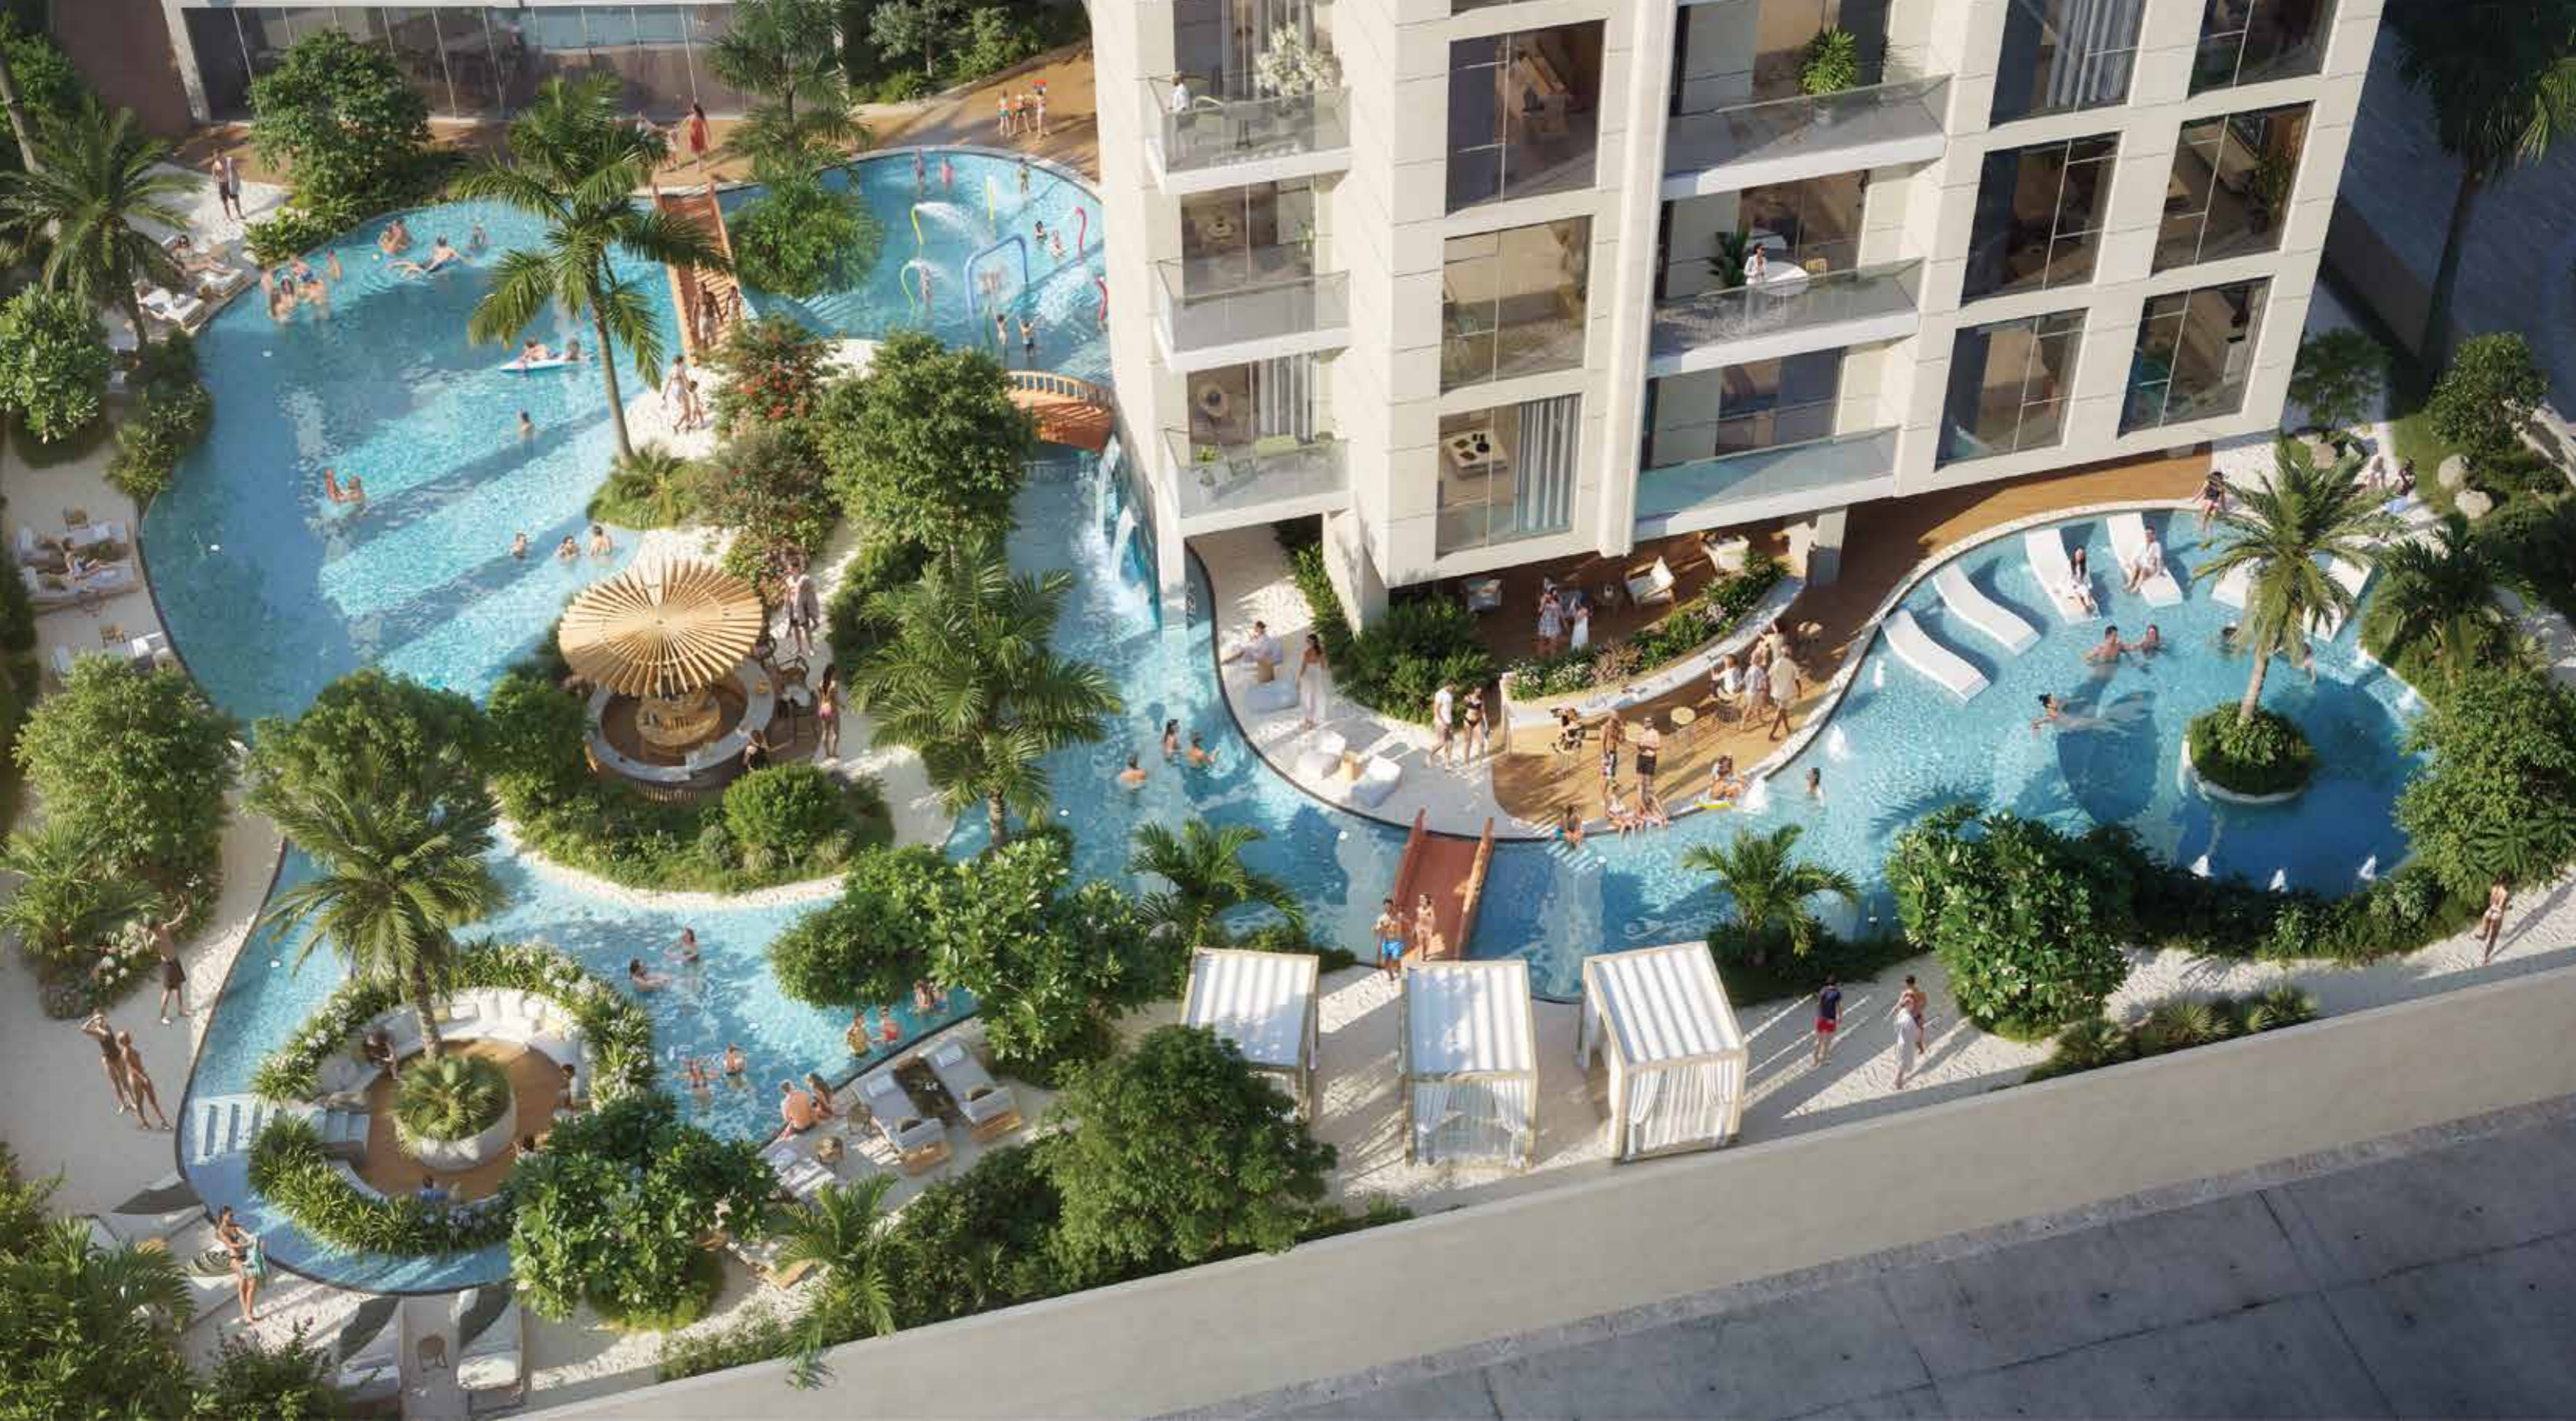

## PORTOLA

TO RETREAT, ADVENTURE AND ESCAPE

At the heart of Montage is Portola a destination within a destination. The full floor of themed amenities is designed to embrace both the natural world and another dimension empowered by technology. Here, every detail inspires retreat, adventure and escape. Montage, with Portola as its centerpiece, marks just the beginning of an exciting journey into what lies ahead.

## OUTDOOR OASIS

Immerse yourself in a haven of tranquility, where shimmering pools beckon you to unwind, including a lagoon-style retreat for children. Surround yourself with the serenity of an urban forest, complete with cozy seating and sun-drenched loungers. Let the magical mist, choreographed lights, and soothing whispers of nature awaken your senses and rejuvenate your spirit.

Urban forest with islands

lagoon-style children's pool

Sun beds

Seating areas

Choreographed lighting

Pool and Deck Retreat