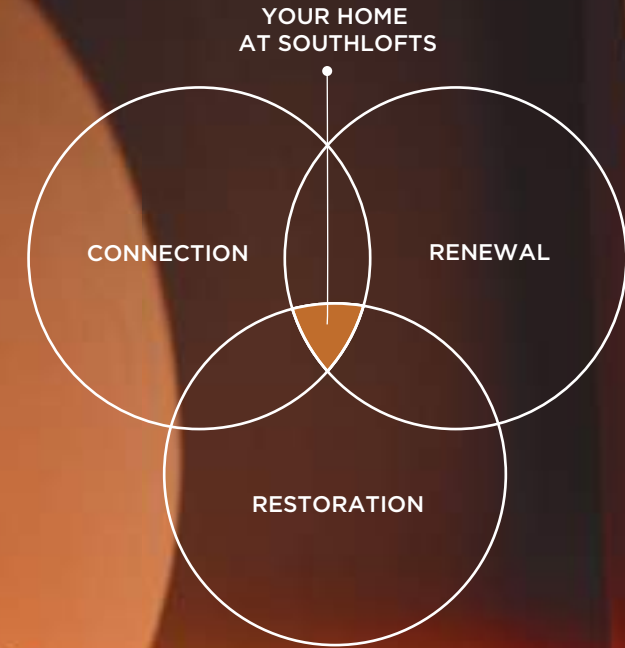

Here, connection arrives softly, becoming a natural and uplifting part of everyday living.

AMENITIES AT SOUTHLOFTS

EFFORTLESSLY ORCHESTRATED

At Southlofts, amenities are shaped around the full rhythm of life; connection, solitude, and restoration.

Spaces for shared moments and easy conversation sit alongside quiet corners for personal pace and reset. Wellness is woven in through movement, breath, and water; designed as a daily ritual, elevating your life.