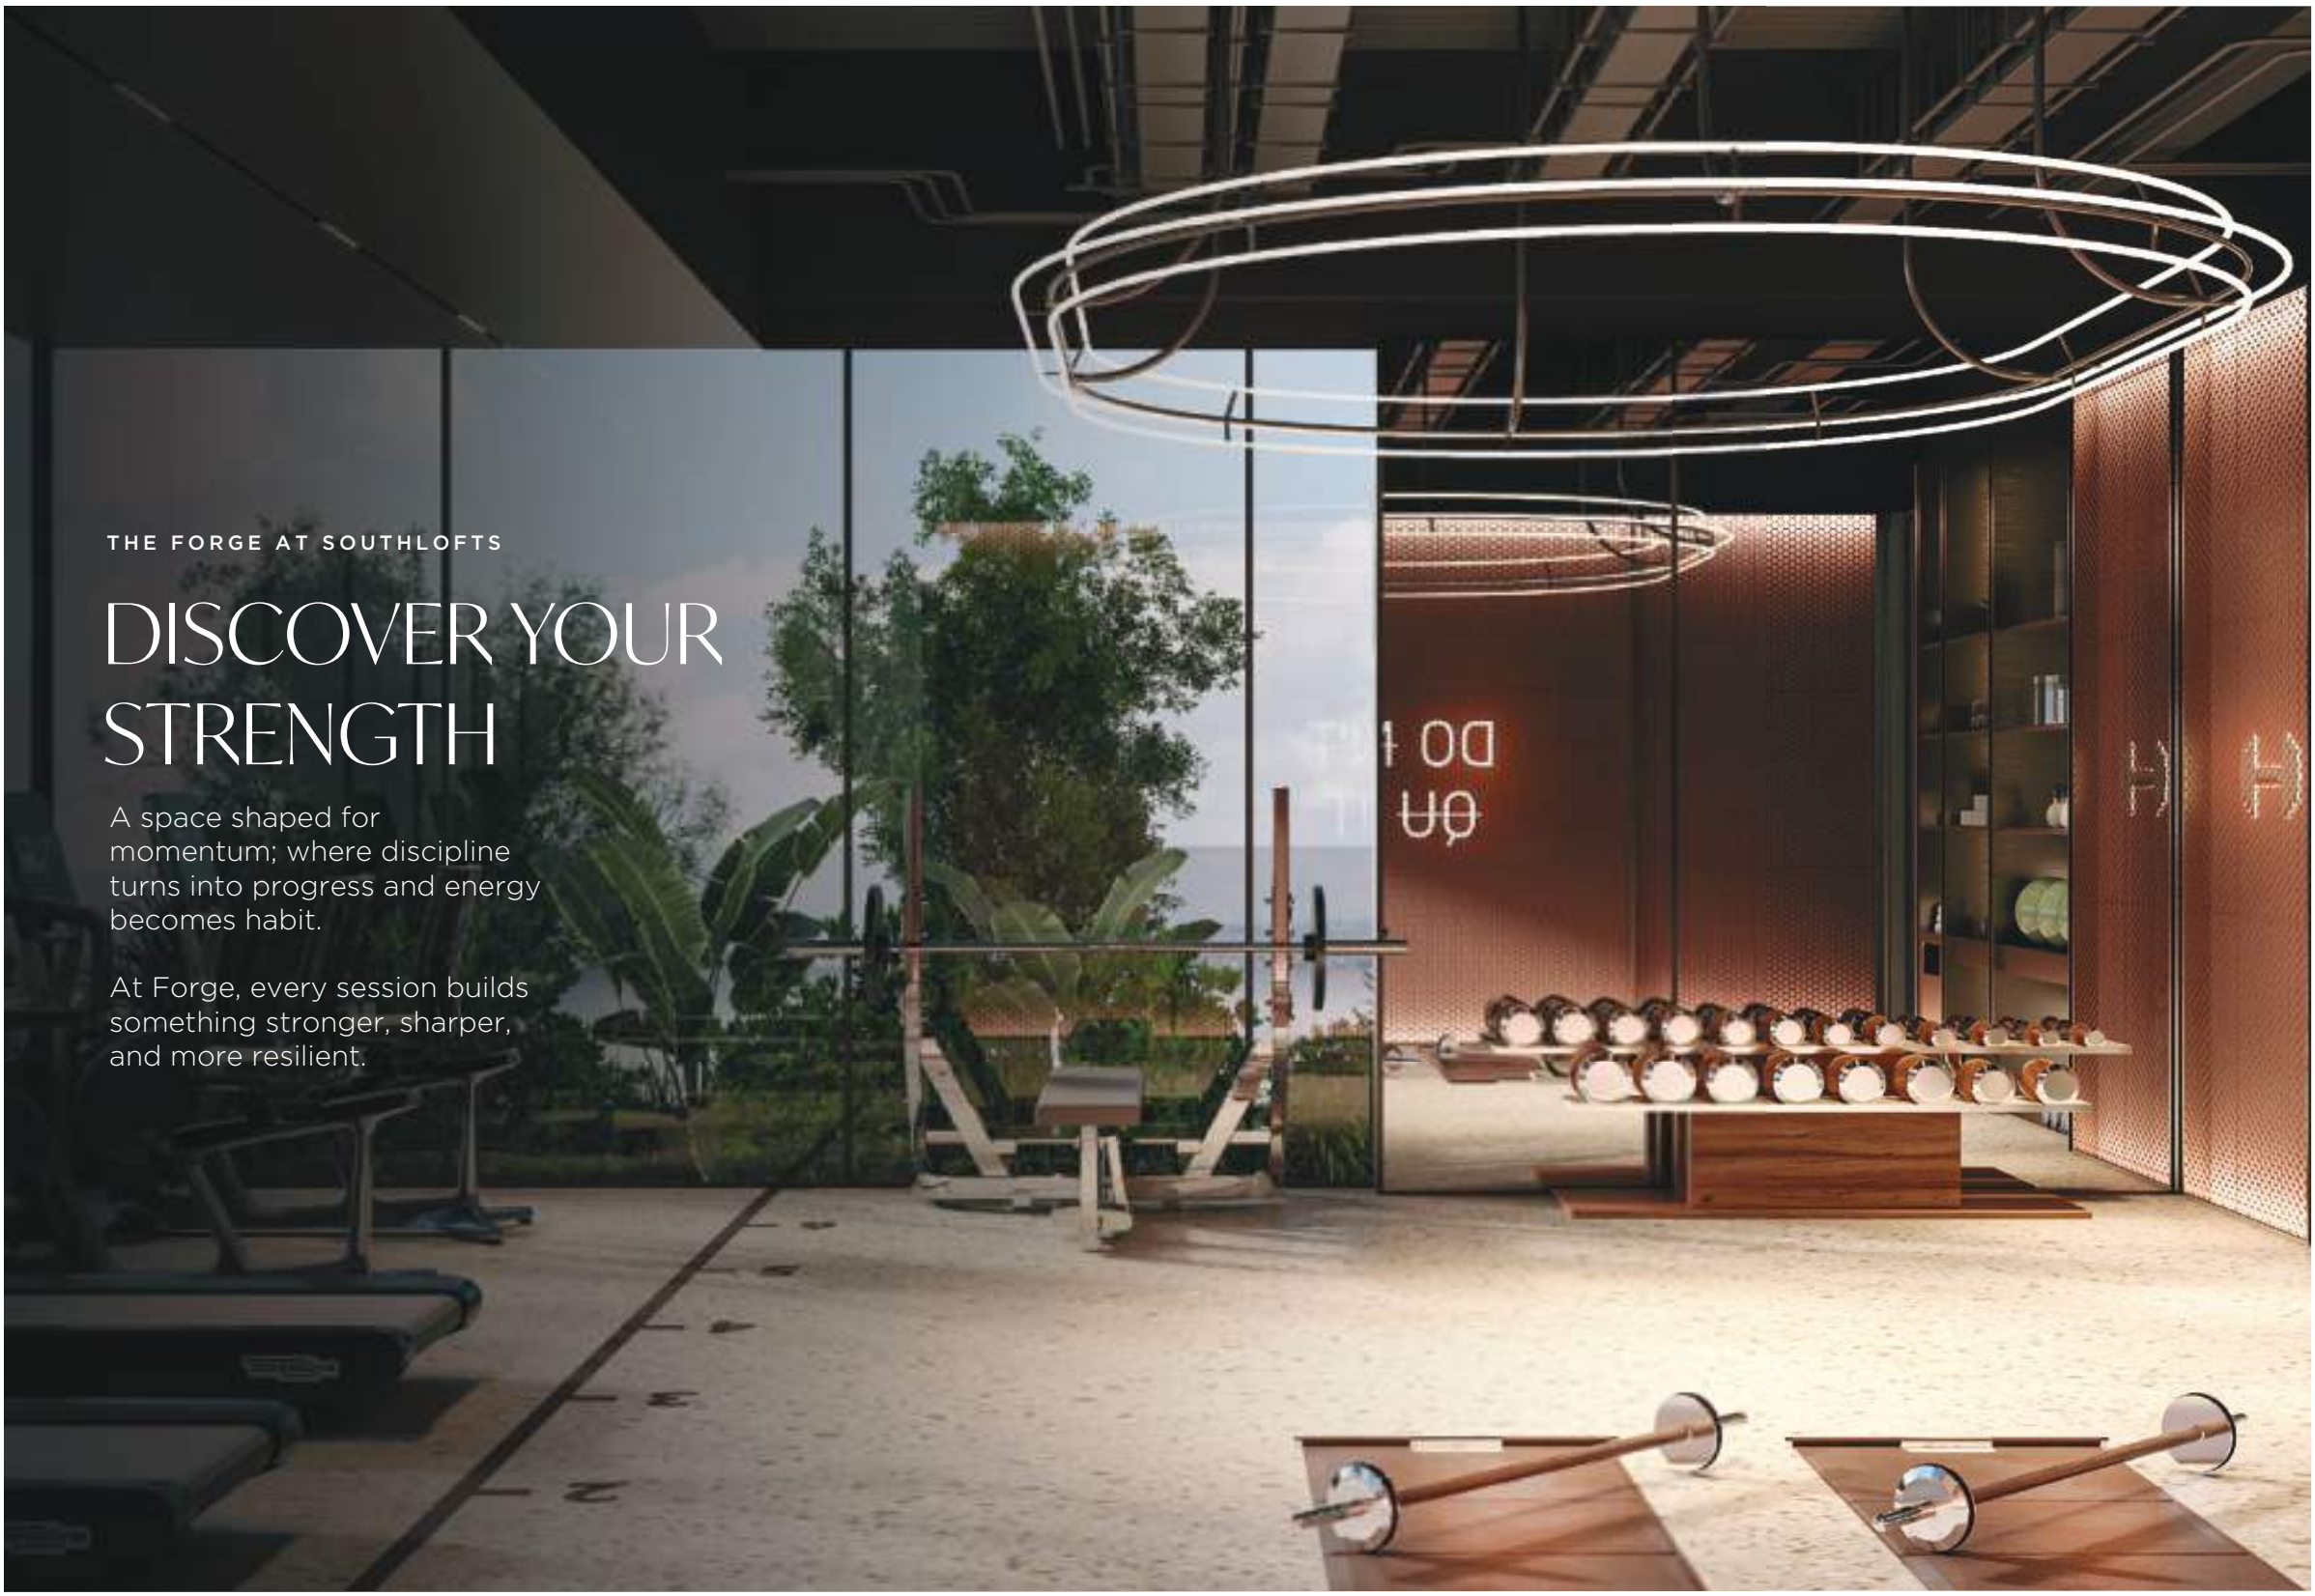

THE HORIZON AT SOUTHLOFTS

THE HORIZON AT SOUTHLOFTS

THE FORGE AT SOUTHLLOFTS

DISCOVER YOUR STRENGTH

A space shaped for momentum; where discipline turns into progress and energy becomes habit.

At Forge, every session builds something stronger, sharper, and more resilient.

THE FORGE AT SOUTHLOFTS

THE FORGE AT SOUTHLLOFTS

THE SANCTUARY AT SOUTHLOFTS

A RITUAL OF RESTORATION

A wellness space designed to reset the body and steady the mind.

Breathe, stretch, move, and return to the world feeling lighter.