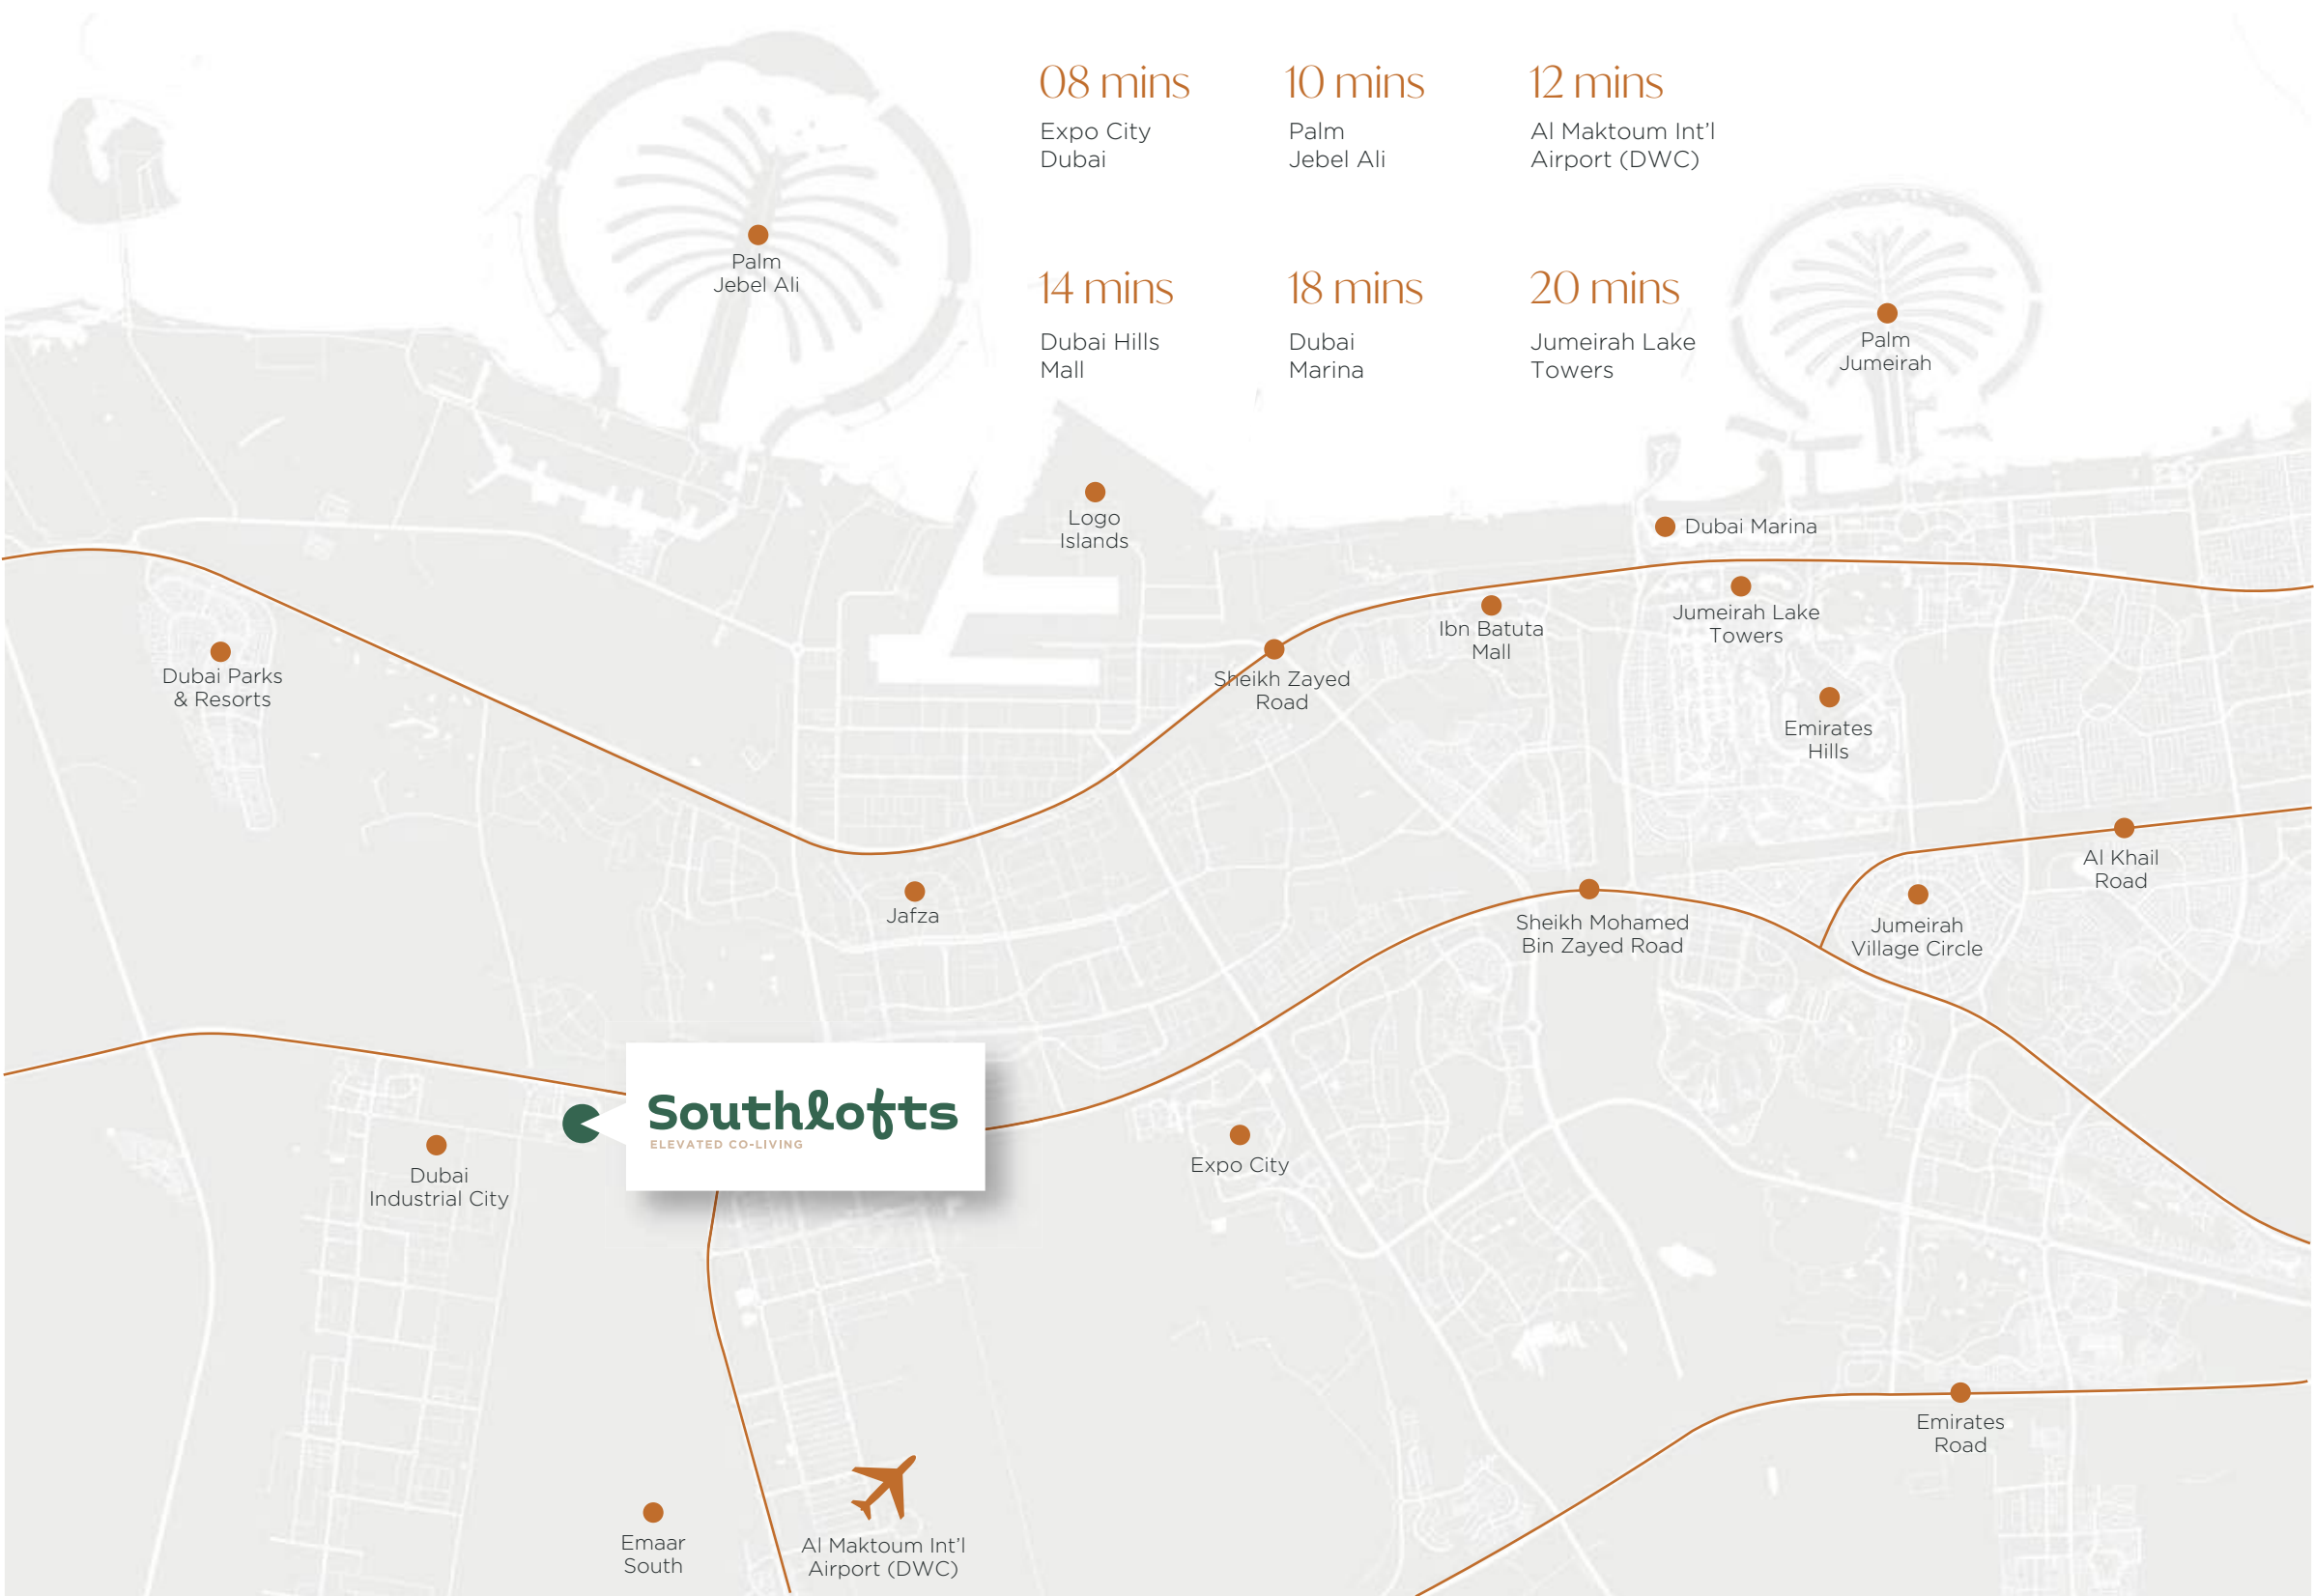

A place that keeps up with your pace,
then gives you somewhere to exhale.

DUBAI SOUTH

THE NEW CENTRE OF DUBAI

Dubai South is rising as Dubai's new hub of progress; built for innovation, enterprise, and the next generation of makers.

08 mins

Expo City
Dubai

10 mins

Palm
Jebel Ali

12 mins

Al Maktoum Int'l
Airport (DWC)

14 mins

Dubai Hills
Mall

18 mins

Dubai
Marina

20 mins

Jumeirah Lake
Towers

Palm
Jebel Ali

Palm
Jumeirah

Logo
Islands

Dubai Parks
& Resorts

Sheikh Zayed
Road

Ibn Batuta
Mall

Jumeirah Lake
Towers

Emirates
Hills

Jafza

Sheikh Mohamed
Bin Zayed Road

Jumeirah
Village Circle

Al Khail
Road