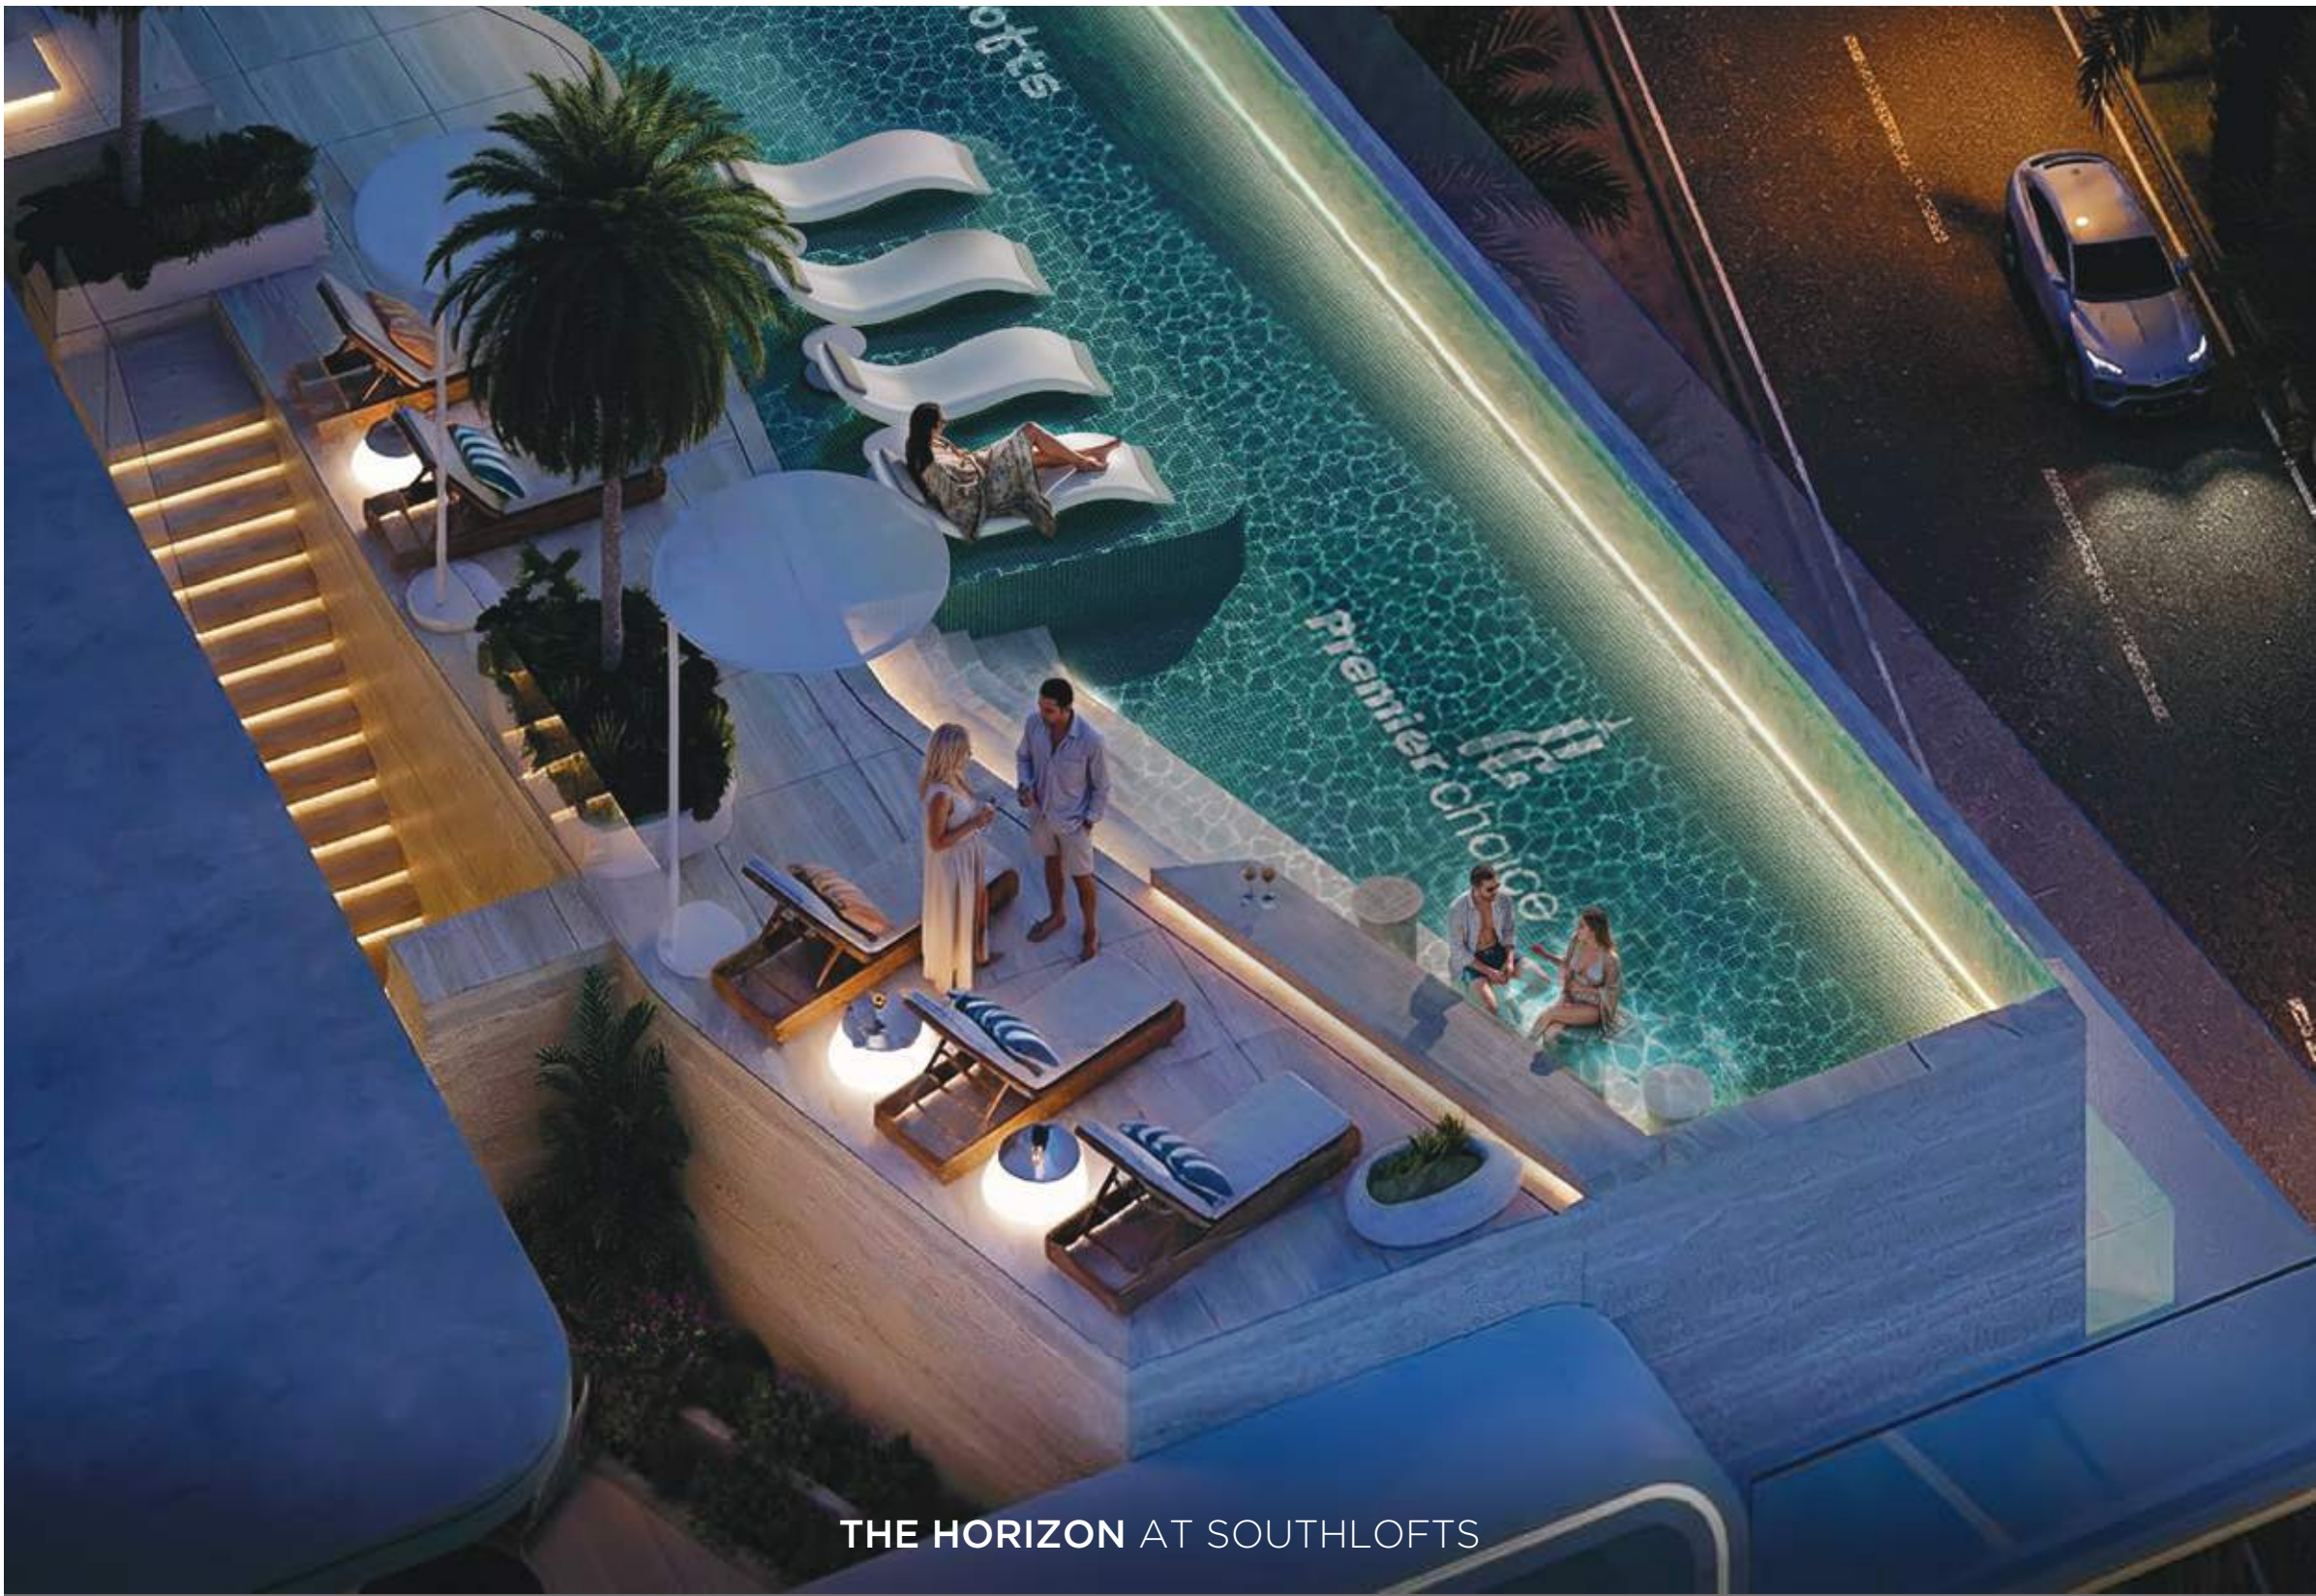

PAWSCAPE & THE GREENS AT SOUTHLORTS

FLOW AT SOUTHLOFTS

STRIDE AT SOUTHLOFTS

ROOF FLOOR PLAN

THE COMMONS

- 11. THE HORIZON
- 12. FLOAT
- 13. THE HUB

THE SANCTUARY

- 14. THE FORGE
- 15. THE HAVEN

THE HORIZON AT SOUTHLOFTS

ENDLESS BLUE HORIZONS

Water meets sky in a seamless line of calm.

Swim, settle, and stay awhile; where the infinity edge and poolside bar turn every afternoon into something beautifully unhurried.

THE FORGE AT SOUTHLOFTS

THE FORGE AT SOUTHLLOFTS

THE SANCTUARY AT SOUTHLOFTS

A RITUAL OF RESTORATION

A wellness space designed to reset the body and steady the mind.

Breathe, stretch, move, and return to the world feeling lighter.

Because feeling well should feel effortless.

THE HAVEN AT SOUTHLOFTS

YOUR HAVEN OF RESTORATION

A sanctuary designed for deep reset; warmth, stillness, and sensory calm. The cold plunge stands at its heart, awakening the body and sharpening the mind, before easing you back into balance.