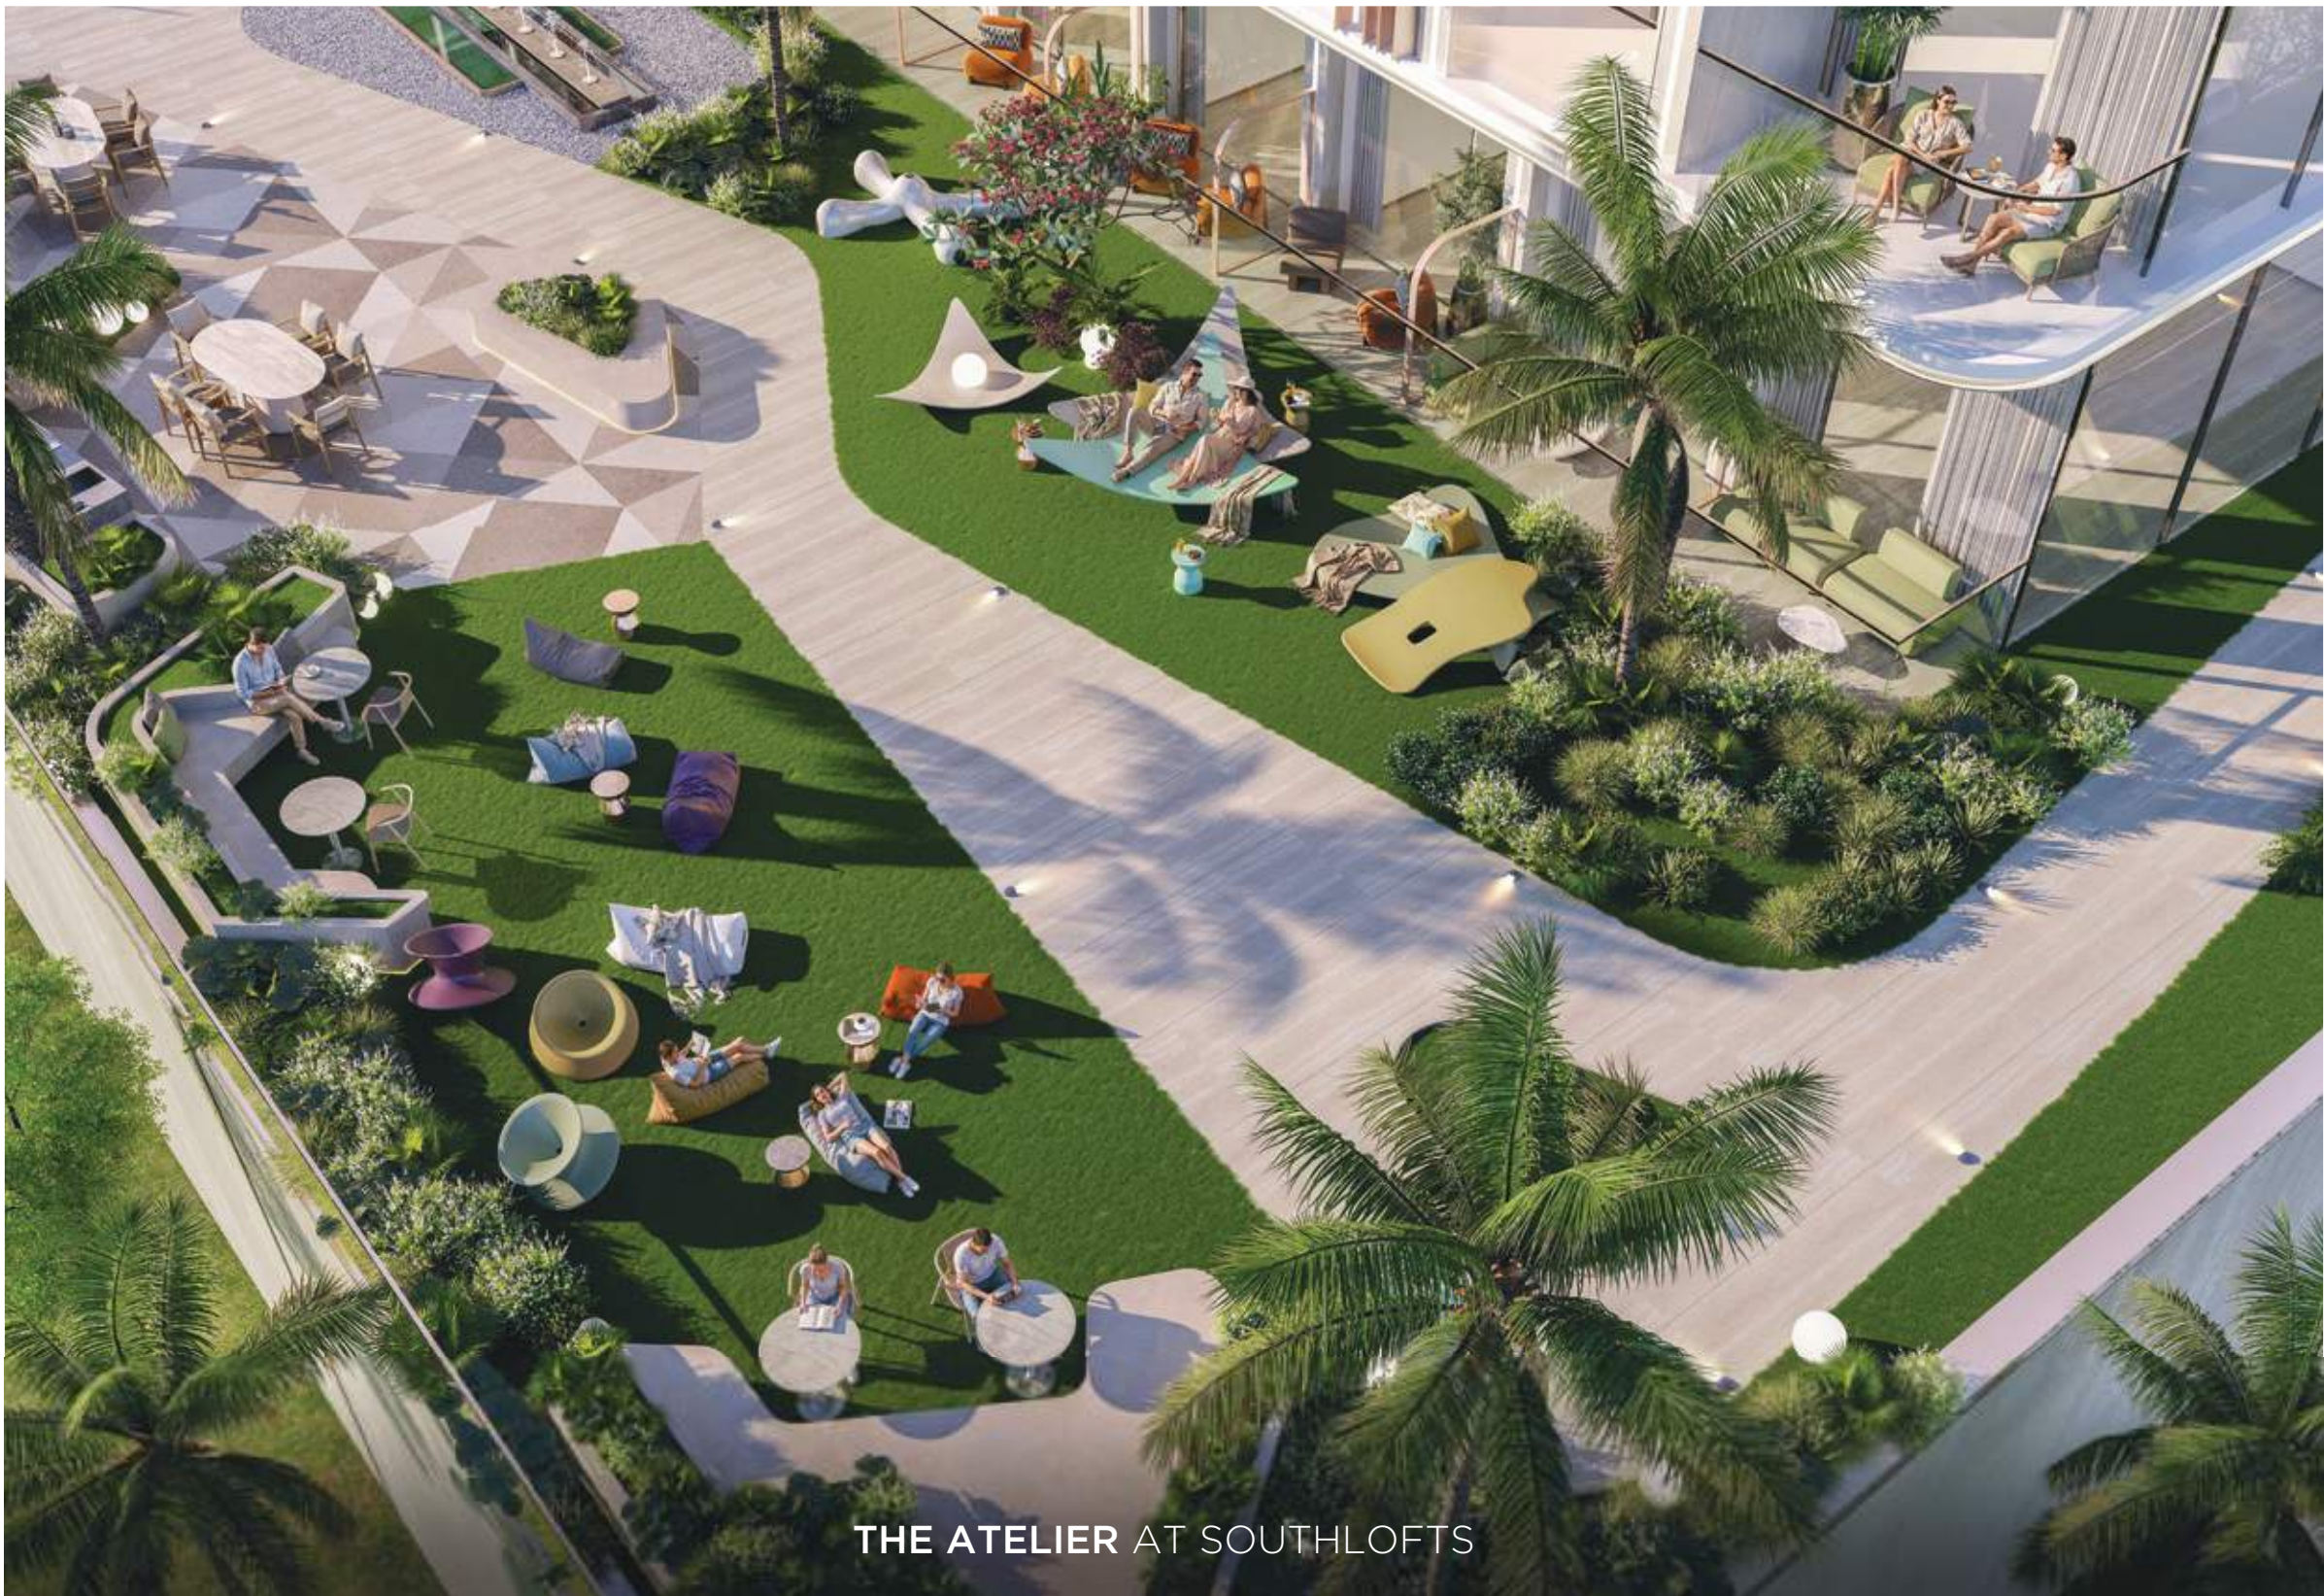

THE RETREAT

- 08. THE LOUNGE

THE SANCTUARY

- 09. STRIDE
- 10. FLOW

THE SKYSCOPE AT SOUTHLOFTS

THE FEAST AT SOUTHLOFTS

THE ATELIER AT SOUTHLOFTS

THE COMMONS AT SOUTHLIFTS

PAWSCAPE & THE GREENS AT SOUTHLORTS

FLOW AT SOUTHLOFTS

STRIDE AT SOUTHLOFTS

ROOF FLOOR PLAN

THE COMMONS

- 11. THE HORIZON
- 12. FLOAT
- 13. THE HUB

THE SANCTUARY

- 14. THE FORGE
- 15. THE HAVEN

THE FORGE AT SOUTHLOFTS

THE FORGE AT SOUTHLLOFTS

THE SANCTUARY AT SOUTHLOFTS

A RITUAL OF RESTORATION

A wellness space designed to reset the body and steady the mind.

Breathe, stretch, move, and return to the world feeling lighter.