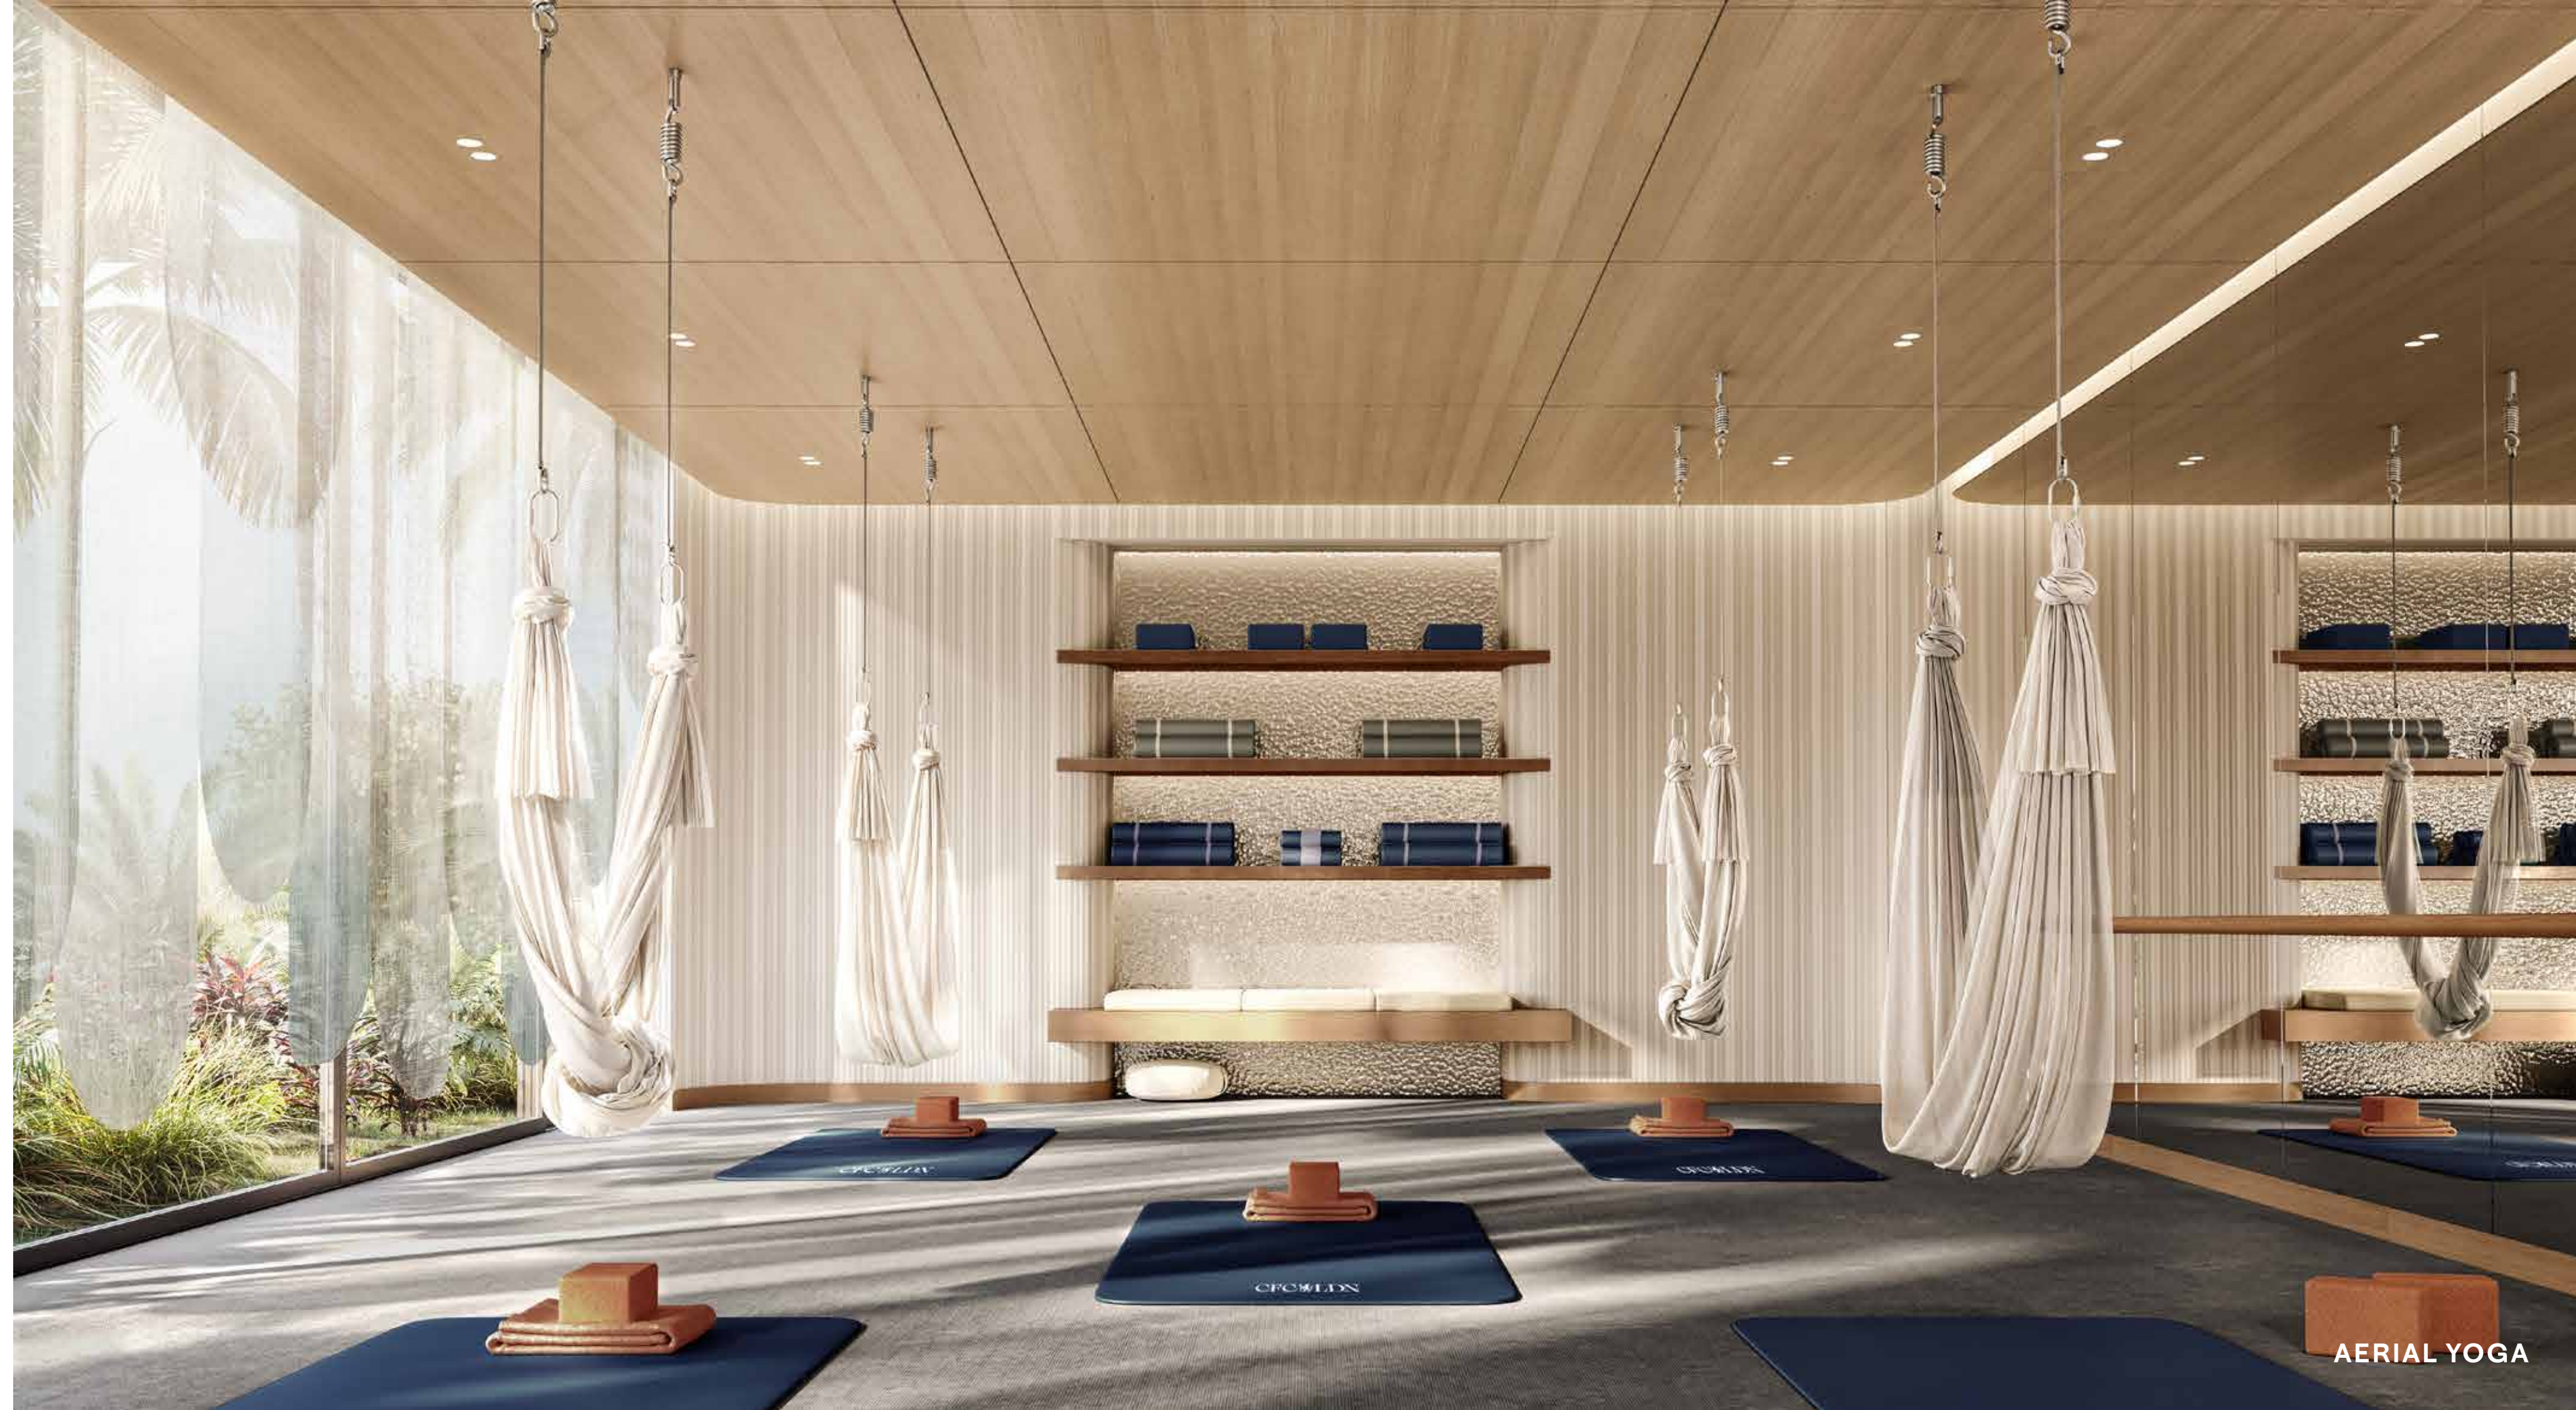

Chelsea Powerhouse Lounge

Cryotherapy

Stamford Cinema

STARLIT WELLNESS CENTRE

RAIN THERAPY

CRYOTHERAPY

WATERFALL SOUND THERAPY

AERIAL YOGA