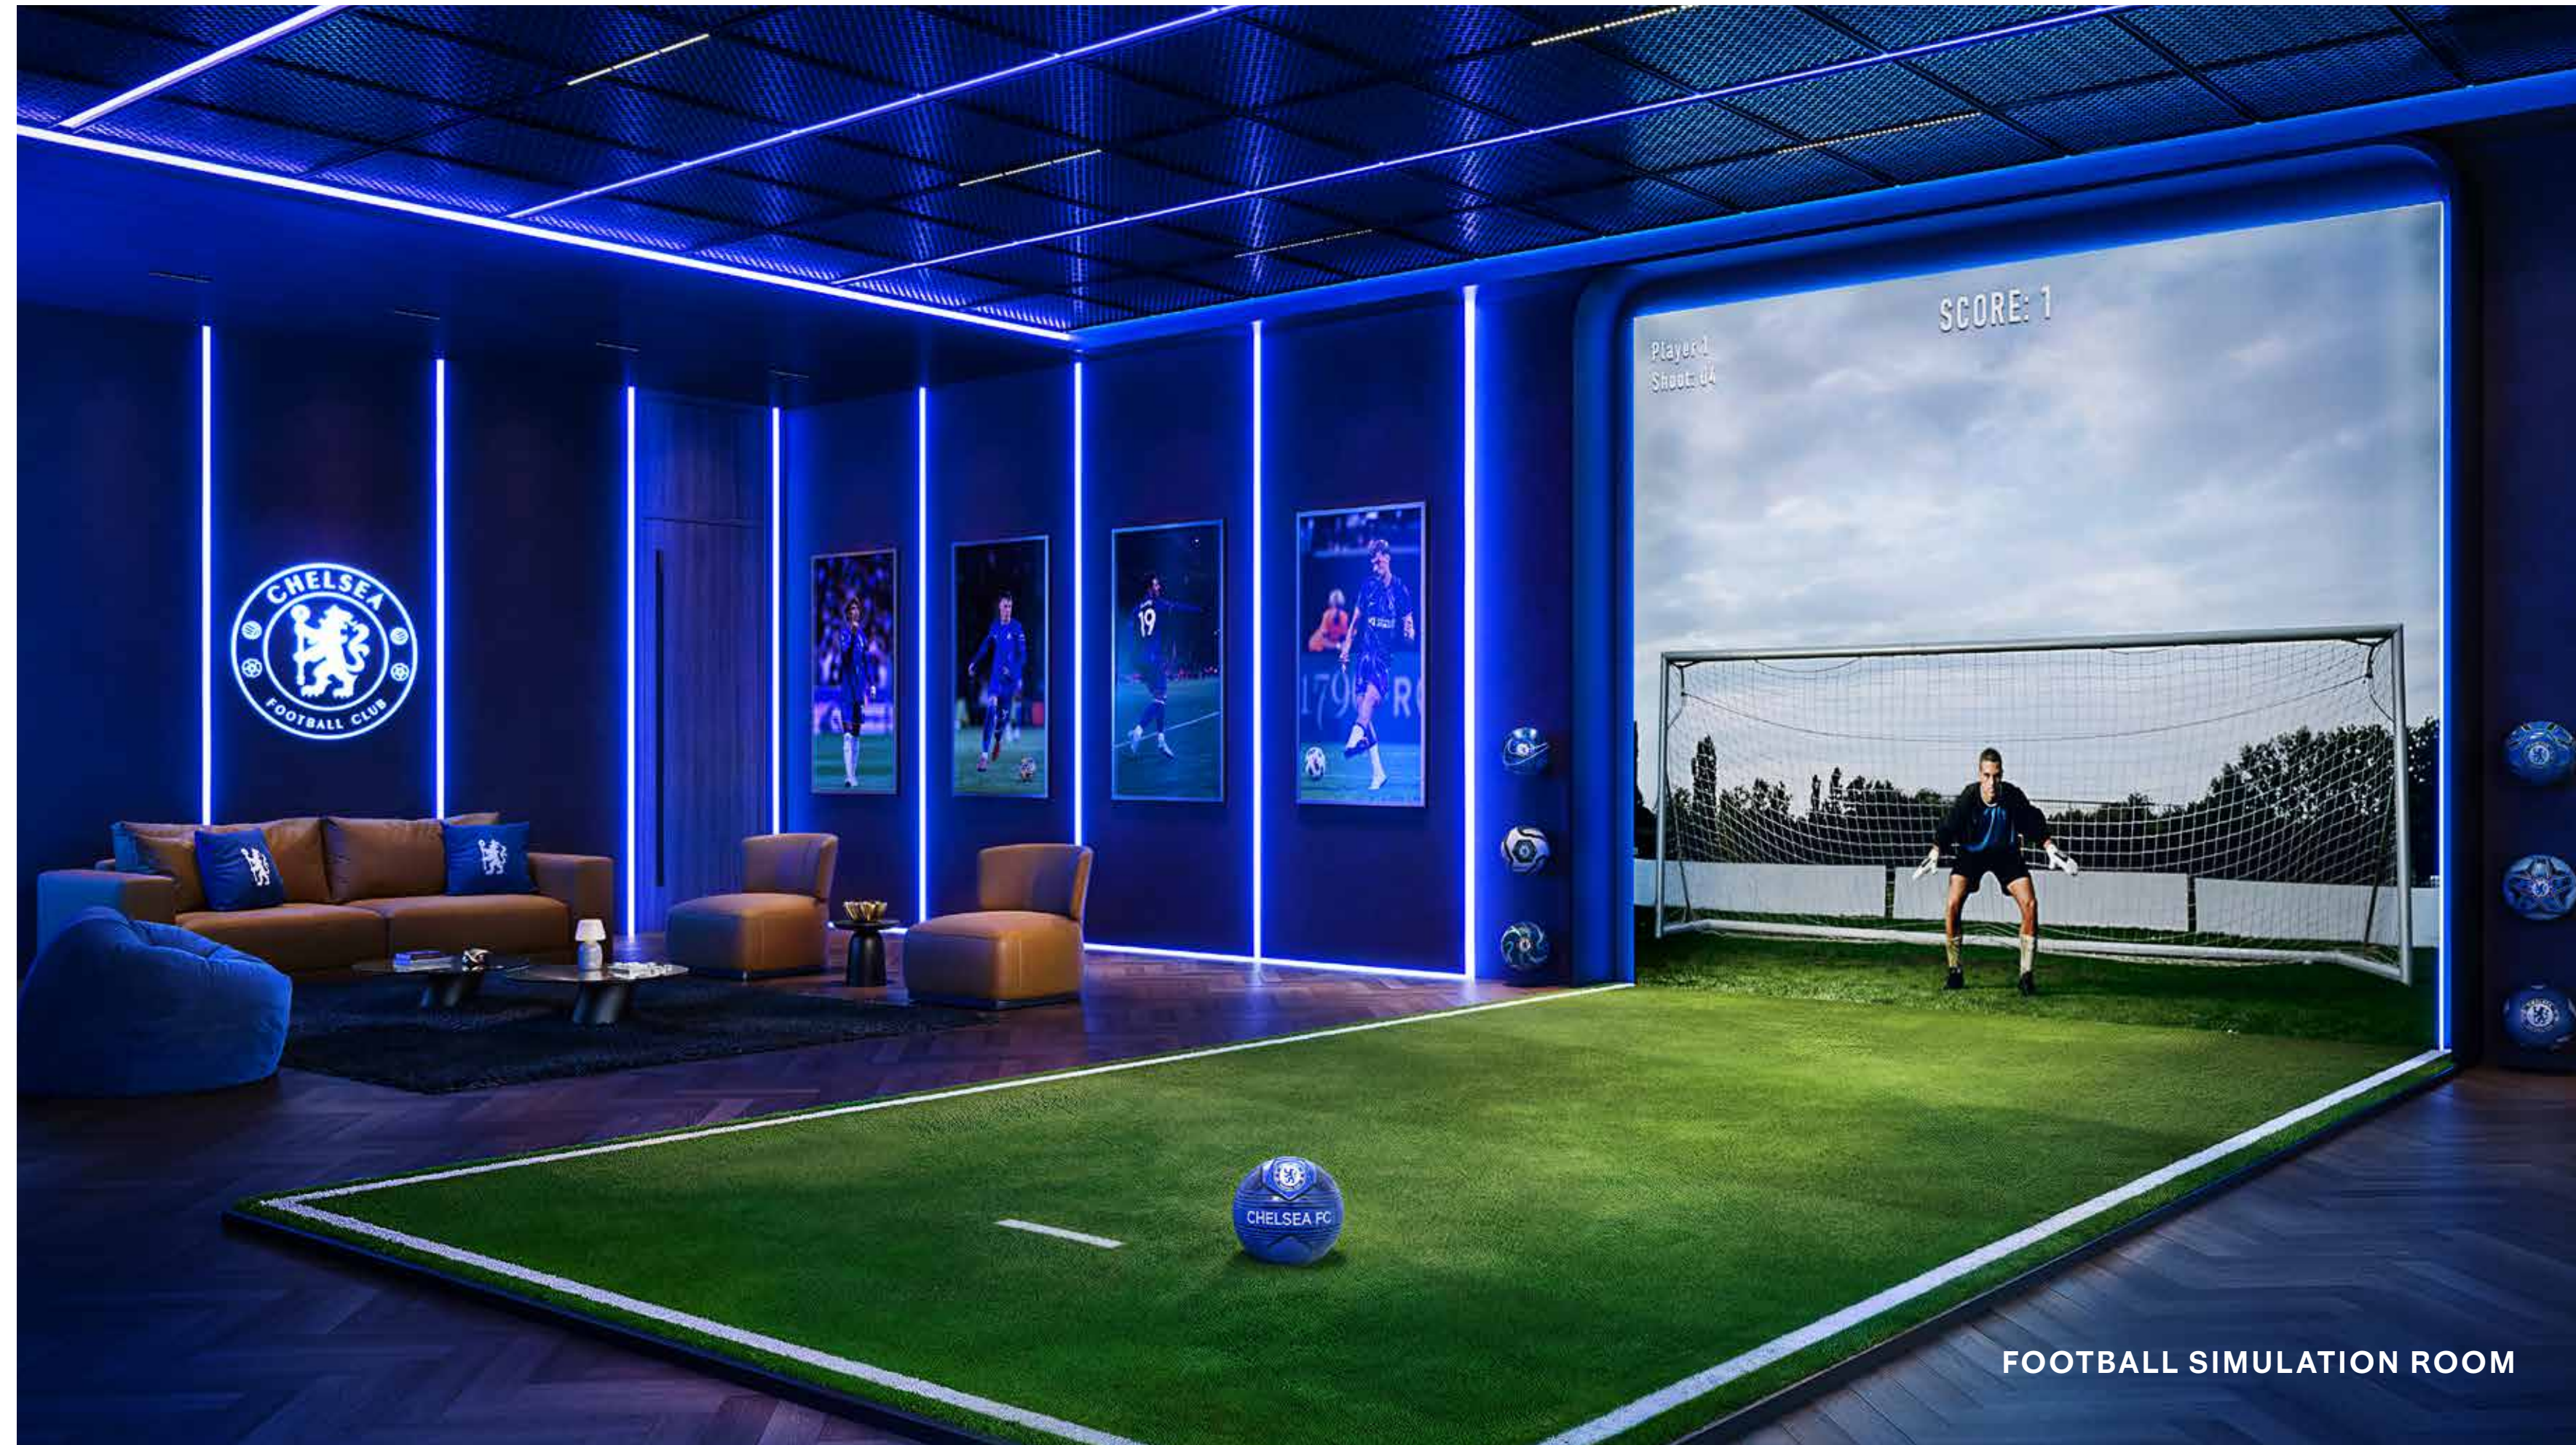

FOOTBALL IS
MORE THAN
A GAME —
IT'S WHERE
PASSION MEETS
PURPOSE,
AND EVERY
GOAL FEELS
LIKE A DREAM
REALISED.