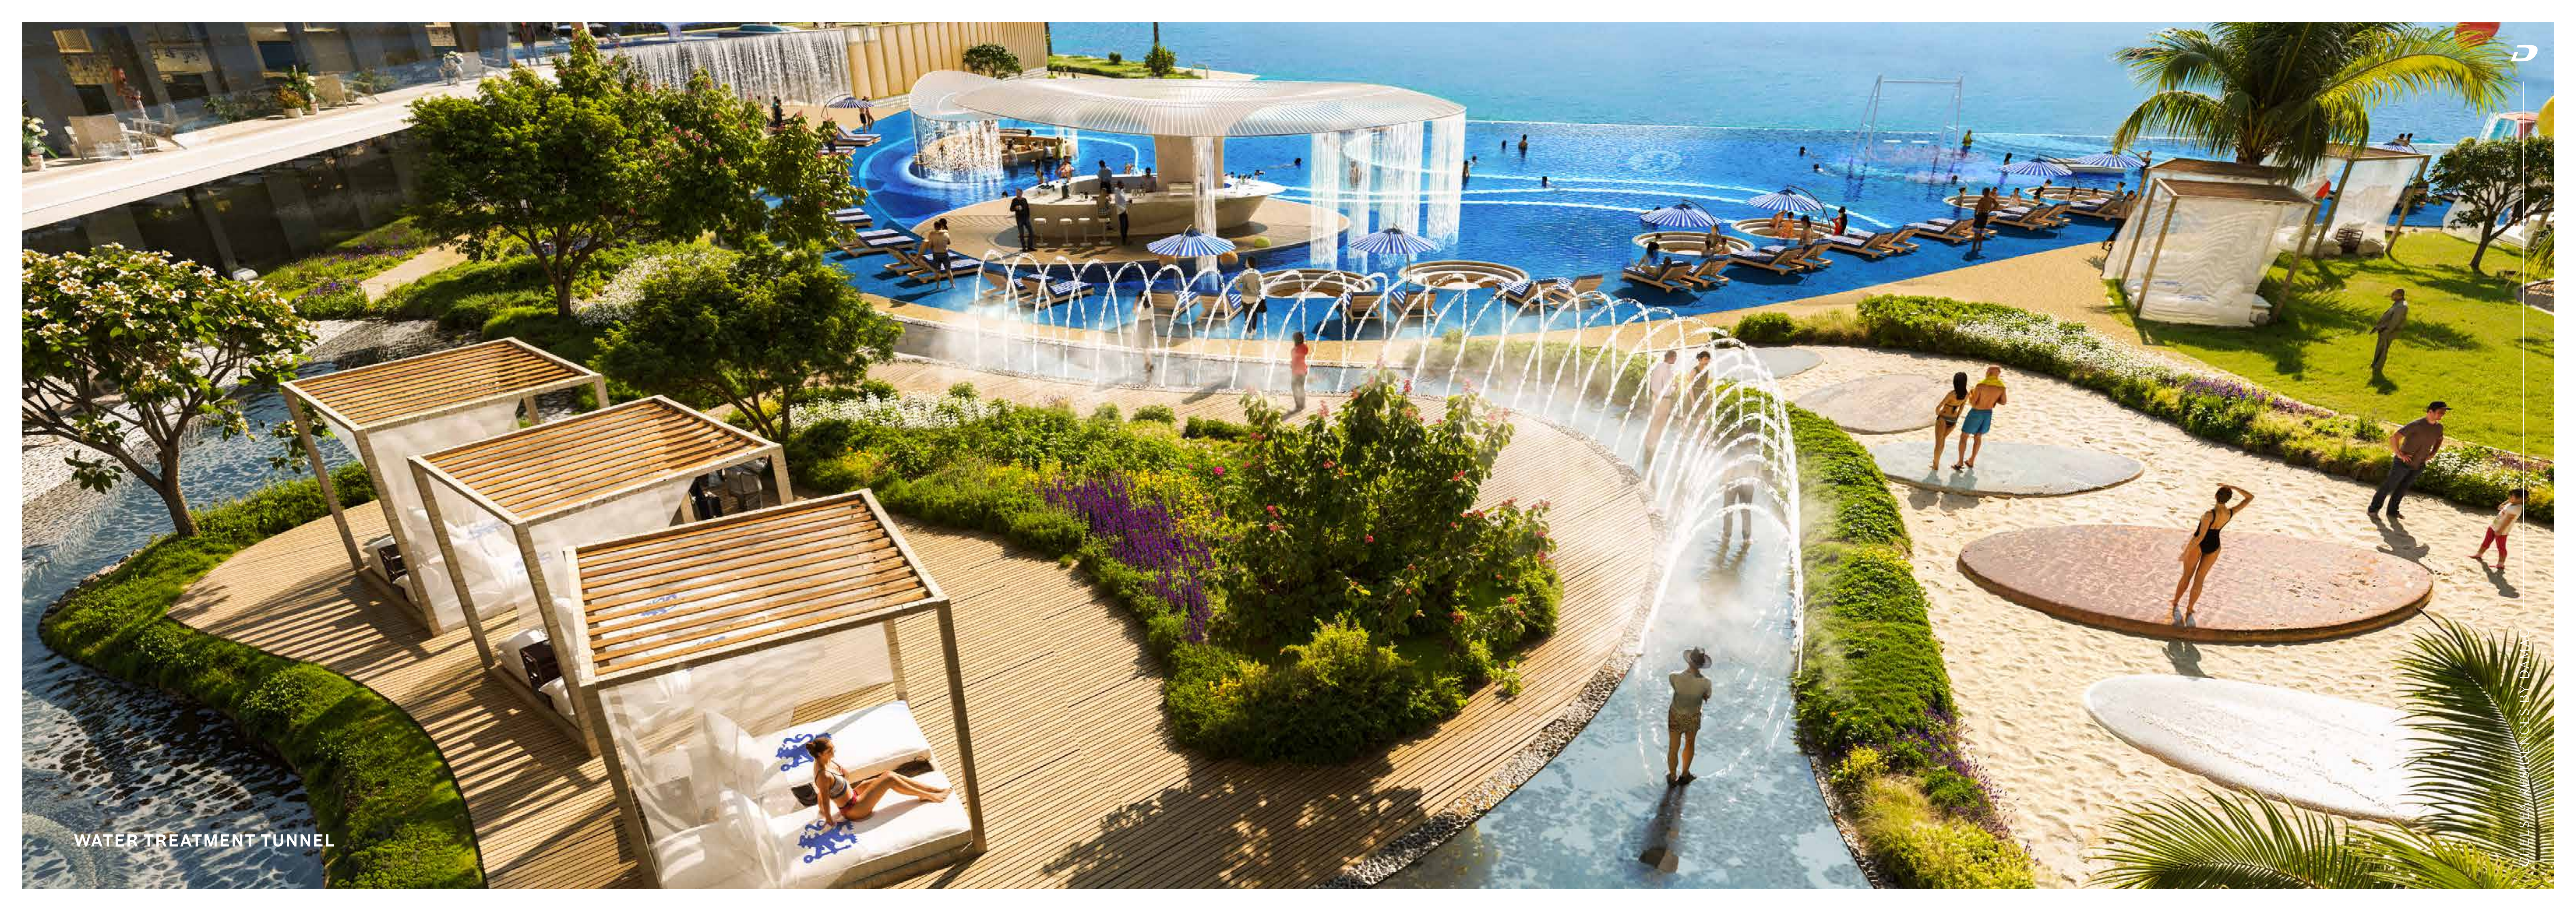

The development is deeply inspired by its waterfront environment...a sentiment that is echoed in one of its most vibrant amenities, the coral reef. Here, residents can swim in this colourful aquascape, or feel the wind in their hair as they flow on the above-water swing.

WATER TREATMENT TUNNEL

© 2018 SPA RESOURCES BY DANIEL

FOREST RELAXATION PODS

TRANQUILLITY FALLS

CHELSEA POWERHOUSE LOUNGE

FOR UNMATCHED

MATCHDAYS

STAMFORD CINEMA