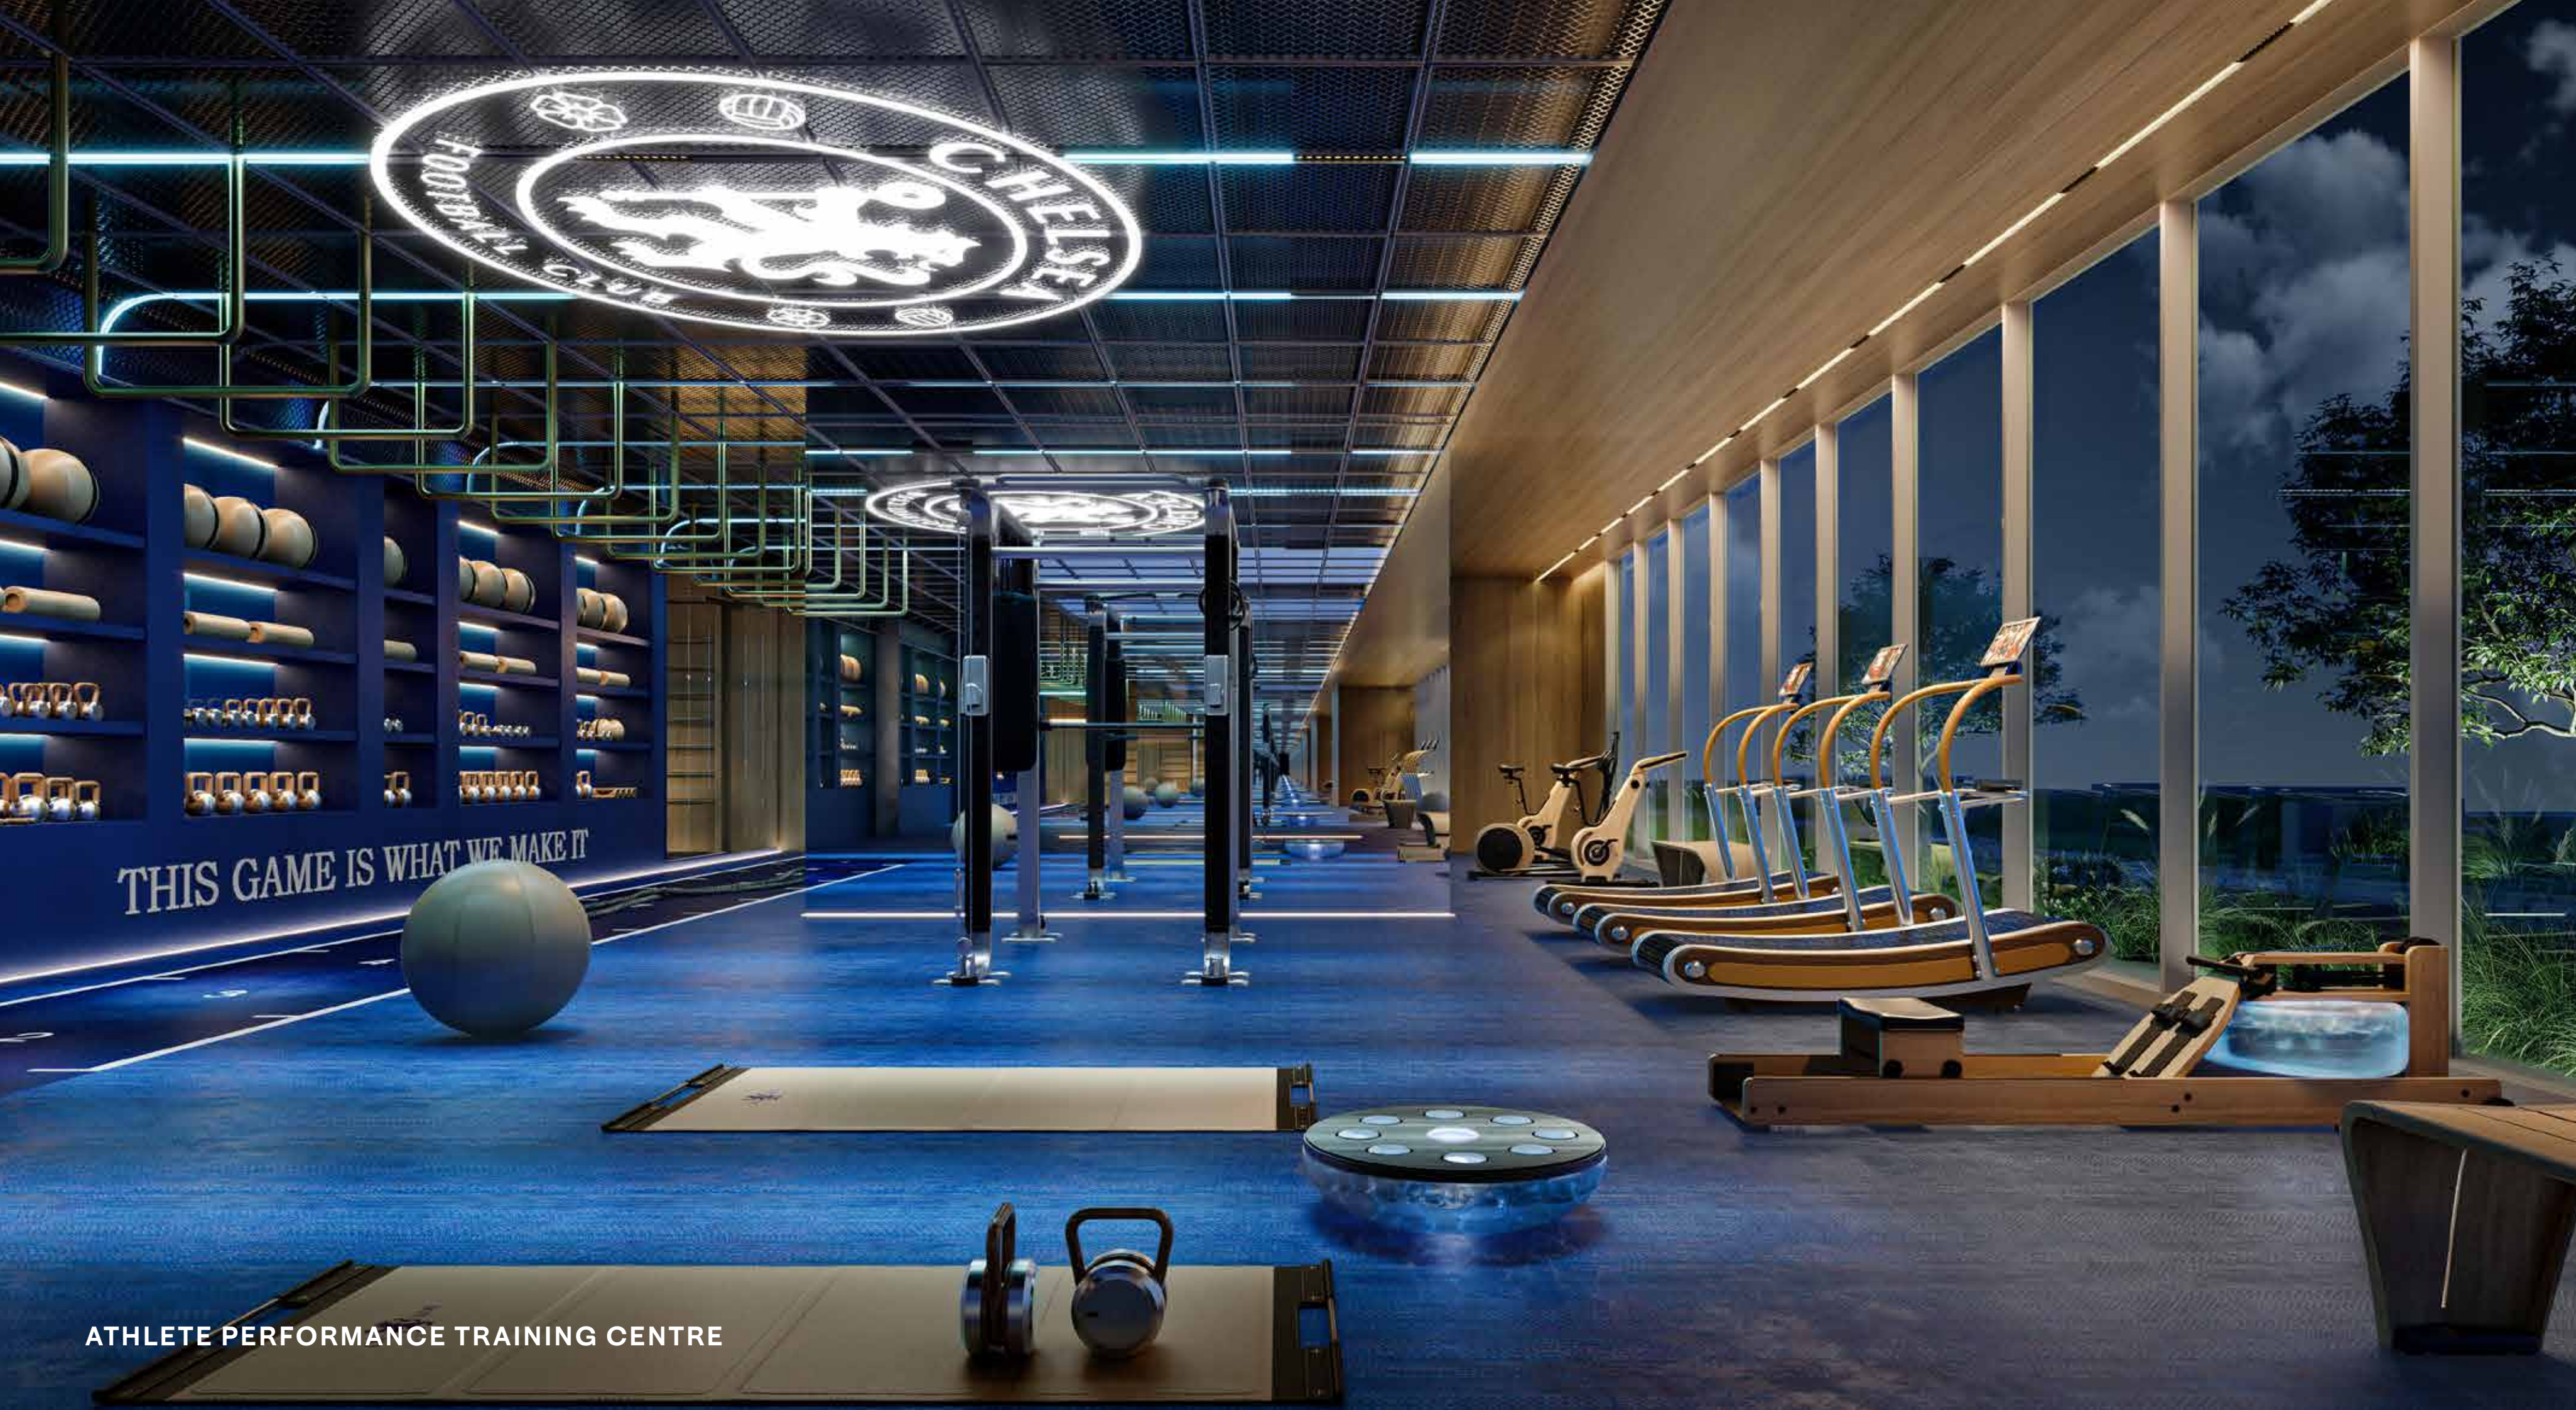

ATHLETE PERFORMANCE TRAINING CENTRE