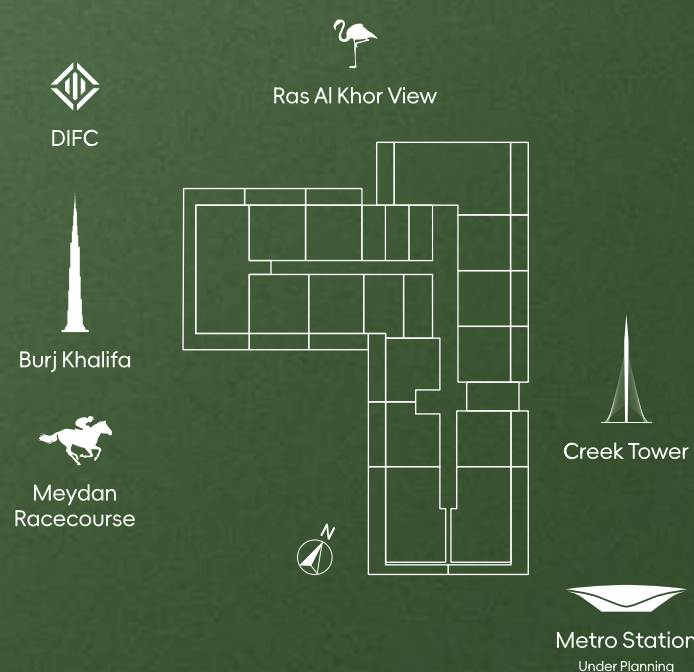

- 1 BEDROOM
- 2 BEDROOM
- 3 BEDROOM

MIA TOWER

BY STAMN

MIA TOWER
Proudly Presented
By STAMN

8TH FLOOR PLAN

STAMN
Make Life Better

Unit Number	Original Layout	Modifiable Layout
801	2BR	3BR+M
802	1BR	/
803	1BR	/
804	1BR	/
805	3BR	4BR
806	1BR	/
807	1BR	/
808	1BR	/
809	2BR	3BR+M
810	1BR	/
811	1BR	/

- 1 BEDROOM
- 2 BEDROOM
- 3 BEDROOM

MIA TOWER

BY STAMN

MIA TOWER
Proudly Presented
By STAMN

9TH FLOOR PLAN

STAMN
Make Life Better

Unit Number	Original Layout	Modifiable Layout
901	2BR	3BR+M
902	1BR	/
903	1BR	/
904	1BR	/
905	1BR	/
906	2BR	3BR+M
907	1BR	/
908	1BR	/
909	1BR	/
910	1BR	/
911	2BR	3BR+M
912	1BR	/
913	1BR	/