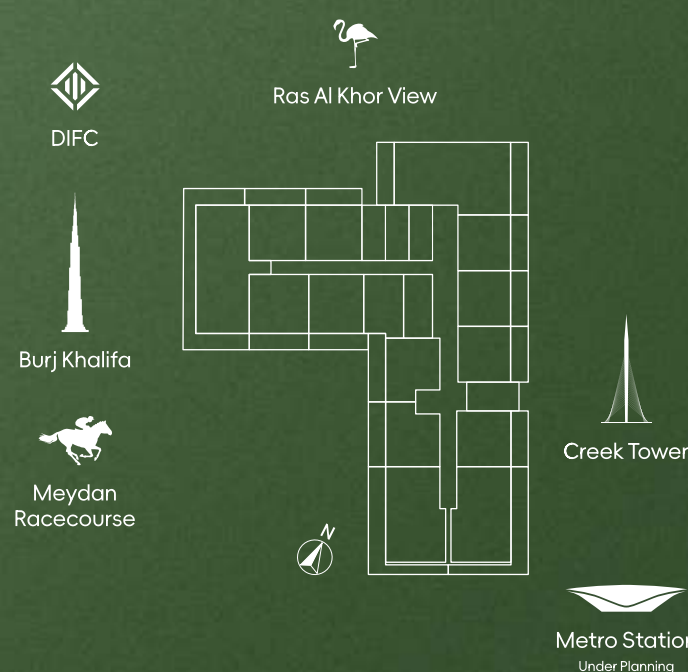

MIA TOWER

BY STAMN

MIA TOWER
Proudly Presented
By STAMN

7TH FLOOR PLAN

STAMN
Make Life Better

Unit Number	Original Layout	Modifiable Layout
701	2BR	3BR+M
702	1BR	/
703	1BR	/
704	1BR	/
705	3BR	4BR
706	1BR	/
707	1BR	/
708	1BR	/
709	2BR	3BR+M
710	1BR	/
711	1BR	/

- 1 BEDROOM
- 2 BEDROOM
- 3 BEDROOM