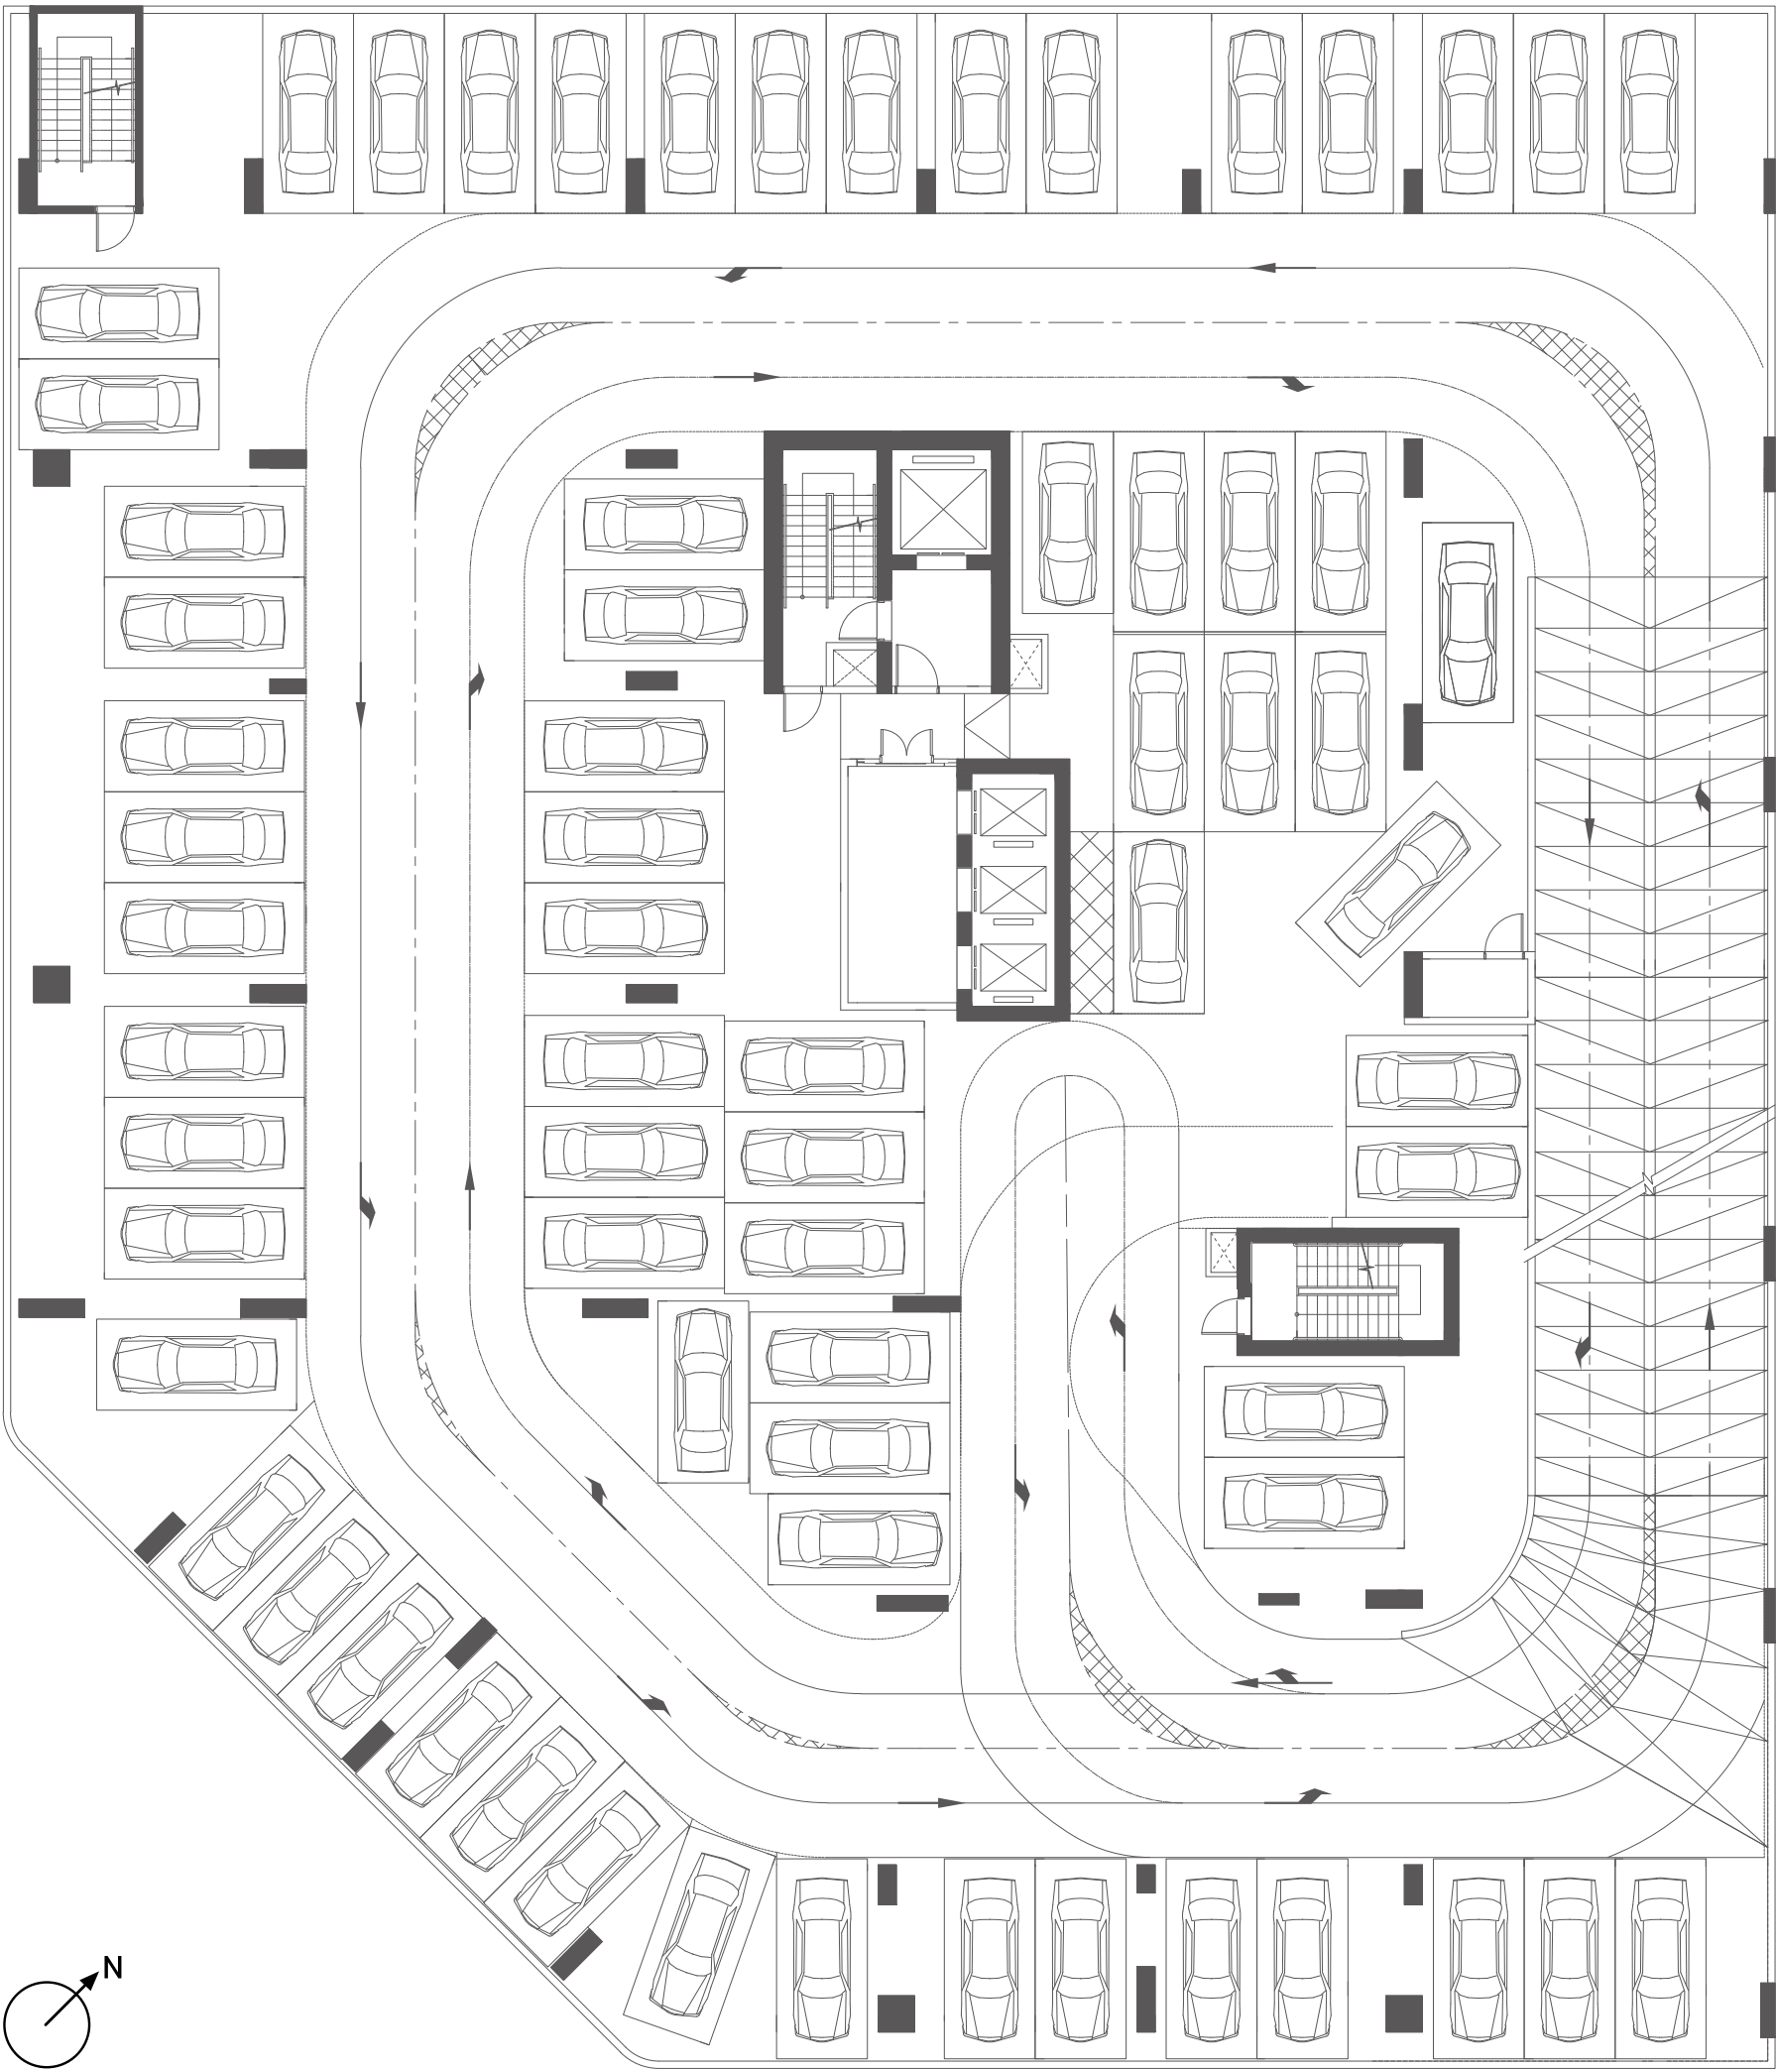

FLOOR PLAN

MIA TOWER
BY STAMN

MIA TOWER
Proudly Presented
By STAMN

GROUND FLOOR

Unit Number	DLD reported Number of Rooms
RETAIL 01	COMMERCE
RETAIL 02	COMMERCE
RETAIL 03	COMMERCE
RETAIL 04	COMMERCE
RETAIL 05	COMMERCE

RETAILS

MIA TOWER

BY STAMN

MIA TOWER
Proudly Presented
By STAMN

PODIUM 01 FLOOR

STAMN
Make Life Better

MIA TOWER

BY STAMN

MIA TOWER
Proudly Presented
By STAMN

1ST FLOOR PLAN

- 1 BEDROOM
- 2 BEDROOM
- KIDS' ENTERTAINMENT ZONE
- SWIMMING POOL
- GYM
- OUTDOOR CINEMA

Unit Number	Original Layout	Modifiable Layout
101	2BR	3BR+M
102	1BR	/
103	1BR	/
104	1BR	/
105	1BR	/
106	2BR	2BR+M