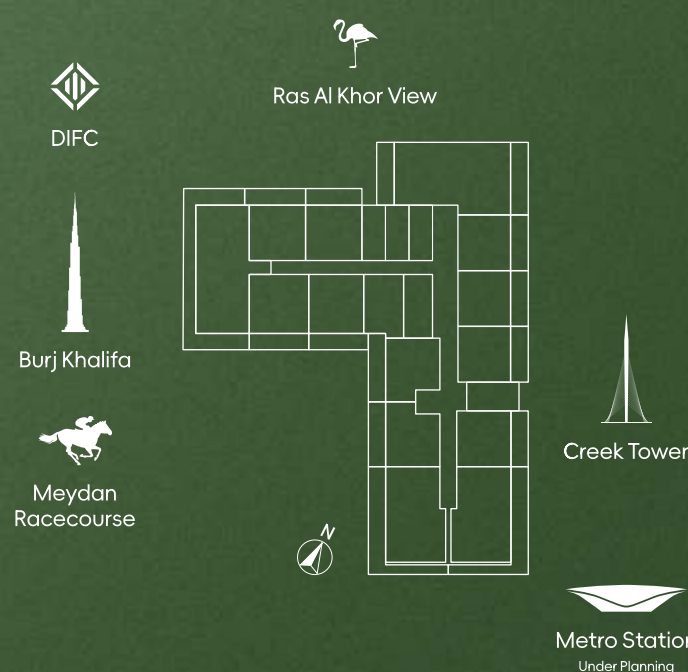

1 BEDROOM

2 BEDROOM

MIA TOWER

BY STAMN

MIA TOWER
Proudly Presented
By STAMN

3RD FLOOR PLAN

STAMN
Make Life Better

Unit Number	Original Layout	Modifiable Layout
301	2BR	3BR+M
302	1BR	/
303	1BR	/
304	1BR	/
305	1BR	/
306	2BR	2BR+M
307	2BR	2BR+M
308	1BR	/
309	1BR	/
310	1BR	/
311	1BR	/
312	2BR	3BR+M
313	1BR	/
314	1BR	/

1 BEDROOM
2 BEDROOM

MIA TOWER

BY STAMN

MIA TOWER
Proudly Presented
By STAMN

4TH FLOOR PLAN

STAMN
Make Life Better

Unit Number	Original Layout	Modifiable Layout
401	2BR	3BR+M
402	1BR	/
403	1BR	/
404	1BR	/
405	1BR	/
406	2BR	2BR+M
407	2BR	2BR+M
408	1BR	/
409	1BR	/
410	1BR	/
411	1BR	/
412	2BR	3BR+M
413	1BR	/
414	1BR	/