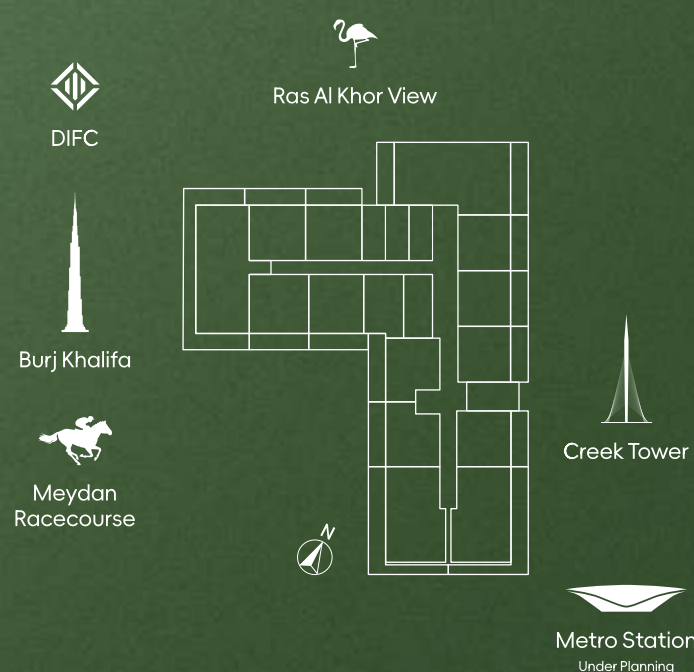

1 BEDROOM

2 BEDROOM

MIA TOWER

BY STAMN

MIA TOWER
Proudly Presented
By STAMN

19TH FLOOR PLAN

STAMN
Make Life Better

Unit Number	Original Layout	Modifiable Layout
1901	2BR	3BR+M
1902	1BR	/
1903	1BR	/
1904	1BR	/
1905	1BR	/
1906	2BR	3BR+M
1907	1BR	/
1908	1BR	/

1 BEDROOM

2 BEDROOM

MIA TOWER

BY STAMN

MIA TOWER
Proudly Presented
By STAMN

20TH FLOOR PLAN

STAMN
Make Life Better

- 1 BEDROOM
- 2 BEDROOM
- 3 BEDROOM