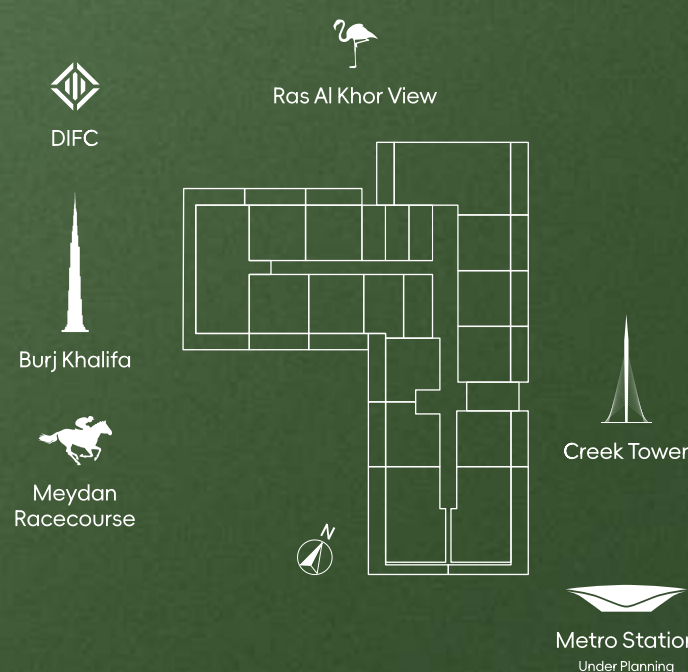

1 BEDROOM

2 BEDROOM

MIA TOWER

BY STAMN

MIA TOWER
Proudly Presented
By STAMN

10TH FLOOR PLAN

STAMN
Make Life Better

Unit Number	Original Layout	Modifiable Layout
1001	2BR	3BR+M
1002	1BR	/
1003	1BR	/
1004	1BR	/
1005	1BR	/
1006	2BR	3BR+M
1007	1BR	/
1008	1BR	/
1009	1BR	/
1010	1BR	/
1011	2BR	3BR+M
1012	1BR	/
1013	1BR	/

1 BEDROOM

2 BEDROOM

MIA TOWER

BY STAMN

MIA TOWER
Proudly Presented
By STAMN

11TH FLOOR PLAN

STAMN
Make Life Better

Unit Number	Original Layout	Modifiable Layout
1101	2BR	3BR+M
1102	1BR	/
1103	1BR	/
1104	1BR	/
1105	1BR	/
1106	2BR	3BR+M
1107	1BR	/
1108	1BR	/
1109	3BR	4.5BR+M
1110	1BR	/

- 1 BEDROOM
- 2 BEDROOM
- 3 BEDROOM

MIA TOWER

BY STAMN

MIA TOWER
Proudly Presented
By STAMN

12TH FLOOR PLAN

STAMN
Make Life Better

Unit Number	Original Layout	Modifiable Layout
1201	2BR	3BR+M
1202	1BR	/
1203	1BR	/
1204	1BR	/
1205	1BR	/
1206	2BR	3BR+M
1207	1BR	/
1208	1BR	/
1209	1BR	/
1210	2BR	/
1211	1BR	/
1212	1BR	/