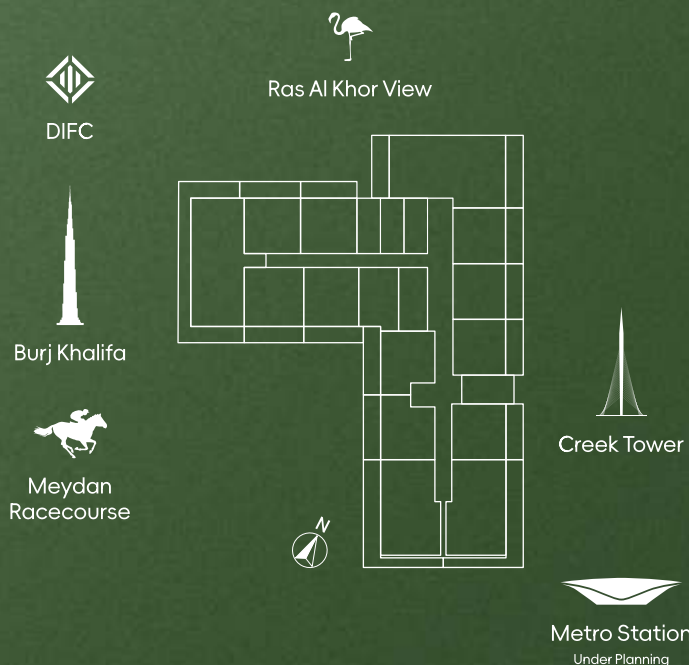

FLOOR PLAN

MIA TOWER
BY STAMN

MIA TOWER
Proudly Presented
By STAMN

GROUND FLOOR

Unit Number	DLD reported Number of Rooms
RETAIL 01	COMMERCE
RETAIL 02	COMMERCE
RETAIL 03	COMMERCE
RETAIL 04	COMMERCE
RETAIL 05	COMMERCE

MIA TOWER
Proudly Presented
By STAMN

1ST FLOOR PLAN

- 1 BEDROOM
- 2 BEDROOM
- KIDS' ENTERTAINMENT ZONE
- SWIMMING POOL
- GYM
- OUTDOOR CINEMA

Unit Number	Original Layout	Modifiable Layout
101	2BR	3BR+M
102	1BR	/
103	1BR	/
104	1BR	/
105	1BR	/
106	2BR	2BR+M

MIA TOWER

BY STAMN

MIA TOWER
Proudly Presented
By STAMN

2ND FLOOR PLAN

STAMN
Make Life Better

Unit Number	Original Layout	Modifiable Layout
201	2BR	3BR+M
202	1BR	/
203	1BR	/
204	1BR	/
205	1BR	/
206	2BR	2BR+M
207	2BR	2BR+M
208	1BR	/
209	1BR	/