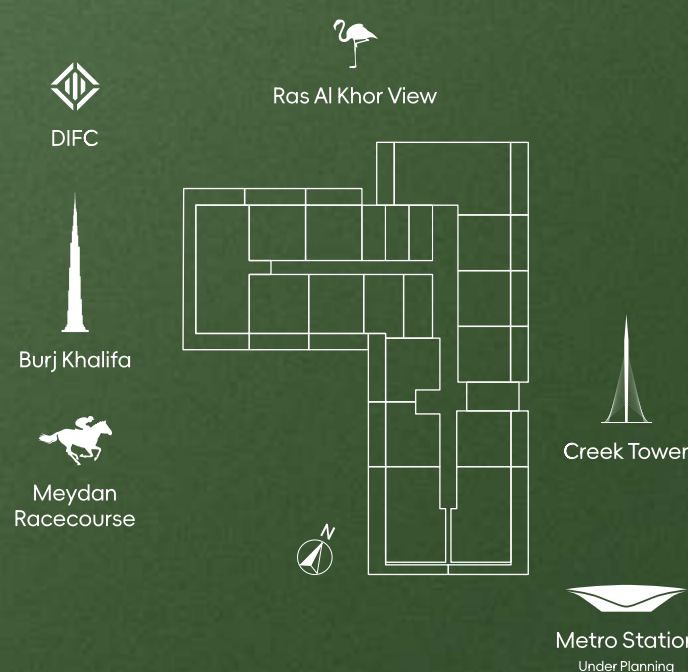

1 BEDROOM

2 BEDROOM

MIA TOWER

BY STAMN

MIA TOWER
Proudly Presented
By STAMN

5TH FLOOR PLAN

STAMN
Make Life Better

Unit Number	Original Layout	Modifiable Layout
501	2BR	3BR+M
502	1BR	/
503	1BR	/
504	1BR	/
505	3BR	4BR
506	1BR	/
507	1BR	/
508	1BR	/
509	2BR	3BR+M
510	1BR	/
511	1BR	/

- 1 BEDROOM
- 2 BEDROOM
- 3 BEDROOM

MIA TOWER

BY STAMN

MIA TOWER
Proudly Presented
By STAMN

6TH FLOOR PLAN

STAMN
Make Life Better

Unit Number	Original Layout	Modifiable Layout
601	2BR	3BR+M
602	1BR	/
603	1BR	/
604	1BR	/
605	3BR	4BR
606	1BR	/
607	1BR	/
608	1BR	/
609	2BR	3BR+M
610	1BR	/
611	1BR	/