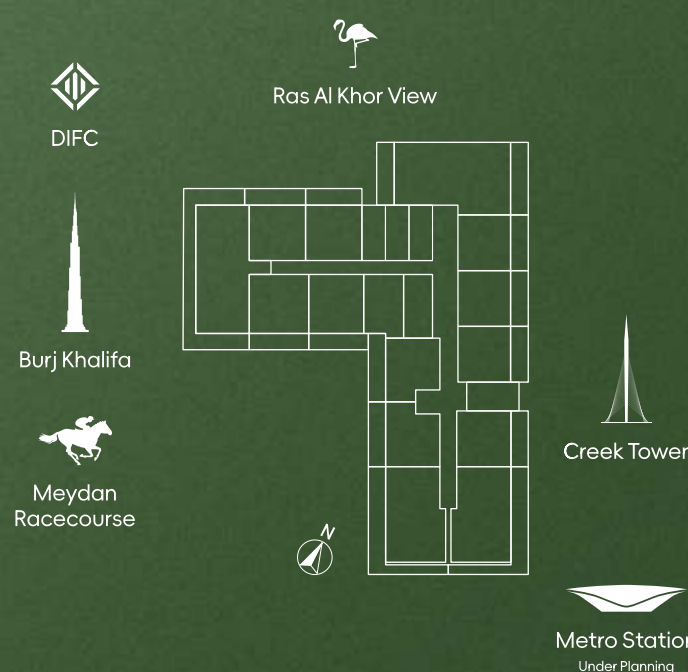

- 1 BEDROOM
- 2 BEDROOM
- 3 BEDROOM

MIA TOWER

BY STAMN

MIA TOWER
Proudly Presented
By STAMN

16TH FLOOR PLAN

STAMN
Make Life Better

Unit Number	Original Layout	Modifiable Layout
1601	2BR	3BR+M
1602	1BR	/
1603	1BR	/
1604	1BR	/
1605	3BR	4BR
1606	1BR	/
1607	1BR	/
1608	1BR	/
1609	2BR	3BR+M
1610	1BR	/
1611	1BR	/

- 1 BEDROOM
- 2 BEDROOM
- 3 BEDROOM

MIA TOWER
Proudly Presented
By STAMN

17TH FLOOR PLAN

Unit Number	Original Layout	Modifiable Layout
1701	2BR	3BR+M
1702	1BR	/
1703	1BR	/
1704	1BR	/
1705	1BR	/
1706	3BR	4.5BR+M
1707	1BR	/

- 1 BEDROOM
- 2 BEDROOM
- 3 BEDROOM
- LEISURE SPACE

MIA TOWER

BY STAMN

MIA TOWER
Proudly Presented
By STAMN

18TH FLOOR PLAN

STAMN
Make Life Better

Unit Number	Original Layout	Modifiable Layout
1801	2BR	3BR+M
1802	1BR	/
1803	1BR	/
1804	1BR	/
1805	1BR	/
1806	2BR	3BR+M
1807	1BR	/
1808	1BR	/