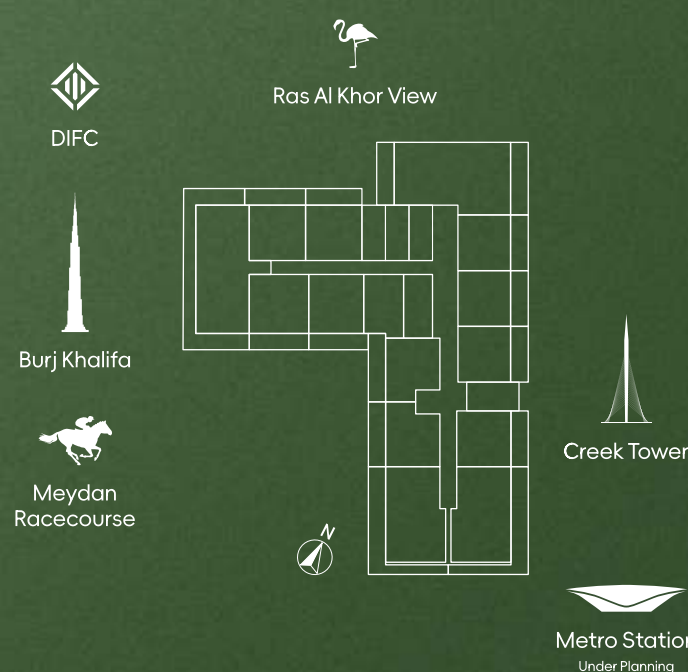

- 1 BEDROOM
- 2 BEDROOM
- 3 BEDROOM
- LEISURE SPACE

MIA TOWER

BY STAMN

MIA TOWER
Proudly Presented
By STAMN

18TH FLOOR PLAN

STAMN
Make Life Better

Unit Number	Original Layout	Modifiable Layout
1801	2BR	3BR+M
1802	1BR	/
1803	1BR	/
1804	1BR	/
1805	1BR	/
1806	2BR	3BR+M
1807	1BR	/
1808	1BR	/

1 BEDROOM

2 BEDROOM

MIA TOWER

BY STAMN

MIA TOWER
Proudly Presented
By STAMN

19TH FLOOR PLAN

STAMN
Make Life Better

Unit Number	Original Layout	Modifiable Layout
1901	2BR	3BR+M
1902	1BR	/
1903	1BR	/
1904	1BR	/
1905	1BR	/
1906	2BR	3BR+M
1907	1BR	/
1908	1BR	/

1 BEDROOM

2 BEDROOM

MIA TOWER

BY STAMN

MIA TOWER
Proudly Presented
By STAMN

20TH FLOOR PLAN

STAMN
Make Life Better

- 1 BEDROOM
- 2 BEDROOM
- 3 BEDROOM