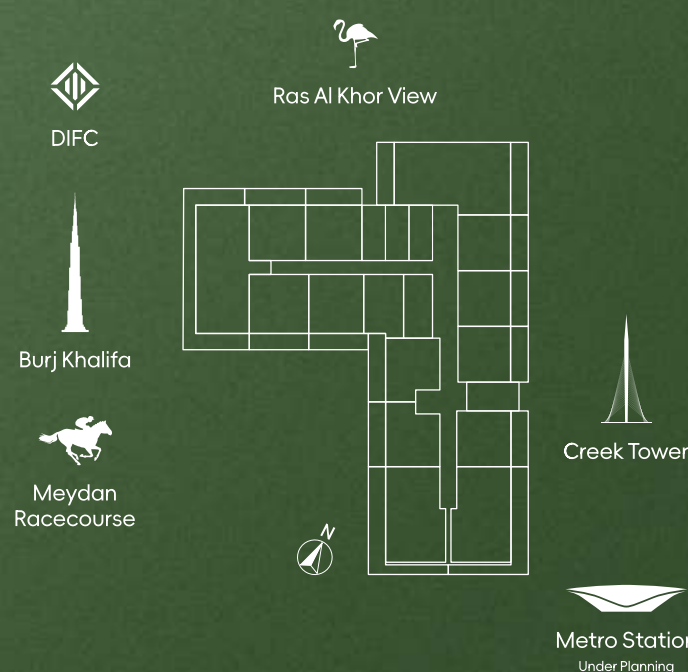

- 1 BEDROOM
- 2 BEDROOM
- 3 BEDROOM

MIA TOWER

BY STAMN

MIA TOWER
Proudly Presented
By STAMN

15TH FLOOR PLAN

STAMN
Make Life Better

Unit Number	Original Layout	Modifiable Layout
1501	2BR	3BR+M
1502	1BR	/
1503	1BR	/
1504	1BR	/
1505	3BR	4BR
1506	1BR	/
1507	1BR	/
1508	1BR	/
1509	2BR	3BR+M
1510	1BR	/
1511	1BR	/

- 1 BEDROOM
- 2 BEDROOM
- 3 BEDROOM

MIA TOWER

BY STAMN

MIA TOWER
Proudly Presented
By STAMN

16TH FLOOR PLAN

STAMN
Make Life Better

Unit Number	Original Layout	Modifiable Layout
1601	2BR	3BR+M
1602	1BR	/
1603	1BR	/
1604	1BR	/
1605	3BR	4BR
1606	1BR	/
1607	1BR	/
1608	1BR	/
1609	2BR	3BR+M
1610	1BR	/
1611	1BR	/