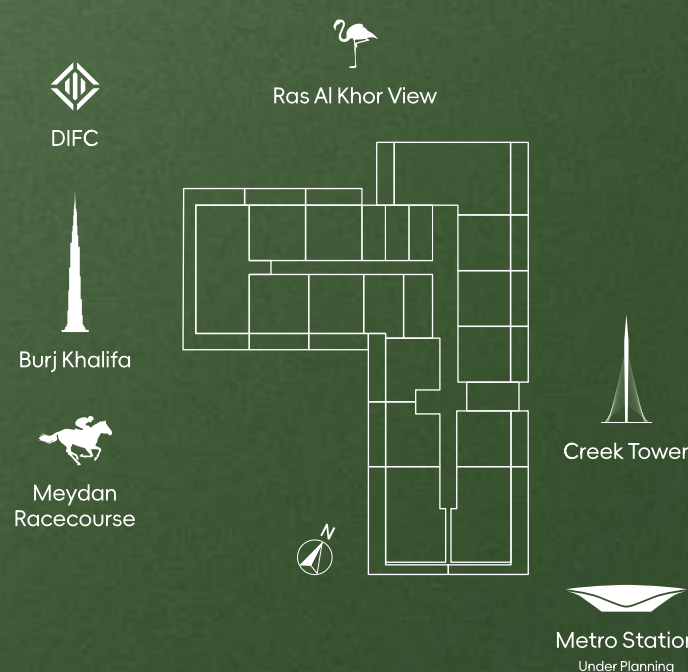

1 BEDROOM

2 BEDROOM

MIA TOWER

BY STAMN

MIA TOWER
Proudly Presented
By STAMN

14TH FLOOR PLAN

STAMN
Make Life Better

Unit Number	Original Layout	Modifiable Layout
1401	2BR	3BR+M
1402	1BR	/
1403	1BR	/
1404	1BR	/
1405	3BR	4BR+M
1406	2BR	3BR
1407	1BR	/
1408	1BR	/

- 1 BEDROOM
- 2 BEDROOM
- 3 BEDROOM

MIA TOWER

BY STAMN

MIA TOWER
Proudly Presented
By STAMN

15TH FLOOR PLAN

STAMN
Make Life Better

Unit Number	Original Layout	Modifiable Layout
1501	2BR	3BR+M
1502	1BR	/
1503	1BR	/
1504	1BR	/
1505	3BR	4BR
1506	1BR	/
1507	1BR	/
1508	1BR	/
1509	2BR	3BR+M
1510	1BR	/
1511	1BR	/