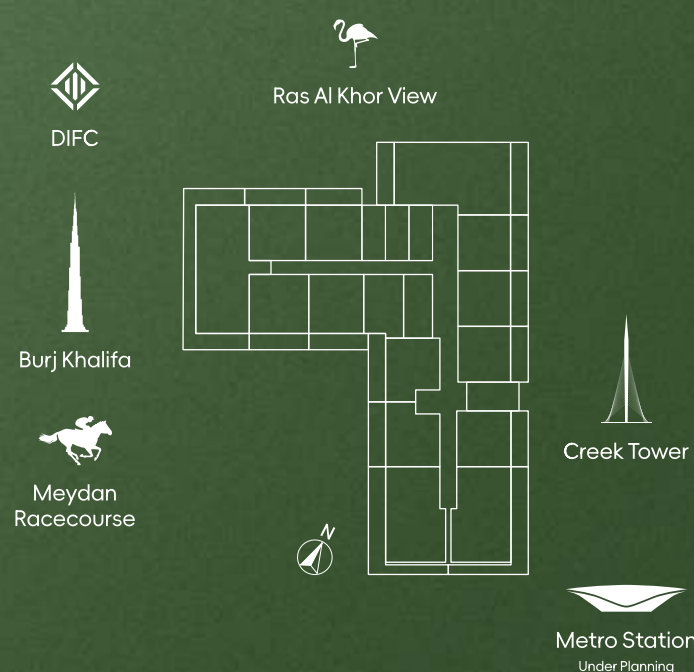

FLOOR PLAN

MIA TOWER
BY STAMN

MIA TOWER
Proudly Presented
By STAMN

GROUND FLOOR

Unit Number	DLD reported Number of Rooms
RETAIL 01	COMMERCE
RETAIL 02	COMMERCE
RETAIL 03	COMMERCE
RETAIL 04	COMMERCE
RETAIL 05	COMMERCE

MIA TOWER
Proudly Presented
By STAMN

PODIUM 02 FLOOR

STAMN
Make Life Better

MIA TOWER

BY STAMN

MIA TOWER
Proudly Presented
By STAMN

PODIUM 03 FLOOR

STAMN
Make Life Better

MIA TOWER
Proudly Presented
By STAMN

1ST FLOOR PLAN

- 1 BEDROOM
- 2 BEDROOM
- KIDS' ENTERTAINMENT ZONE
- SWIMMING POOL
- GYM
- OUTDOOR CINEMA

Unit Number	Original Layout	Modifiable Layout
101	2BR	3BR+M
102	1BR	/
103	1BR	/
104	1BR	/
105	1BR	/
106	2BR	2BR+M