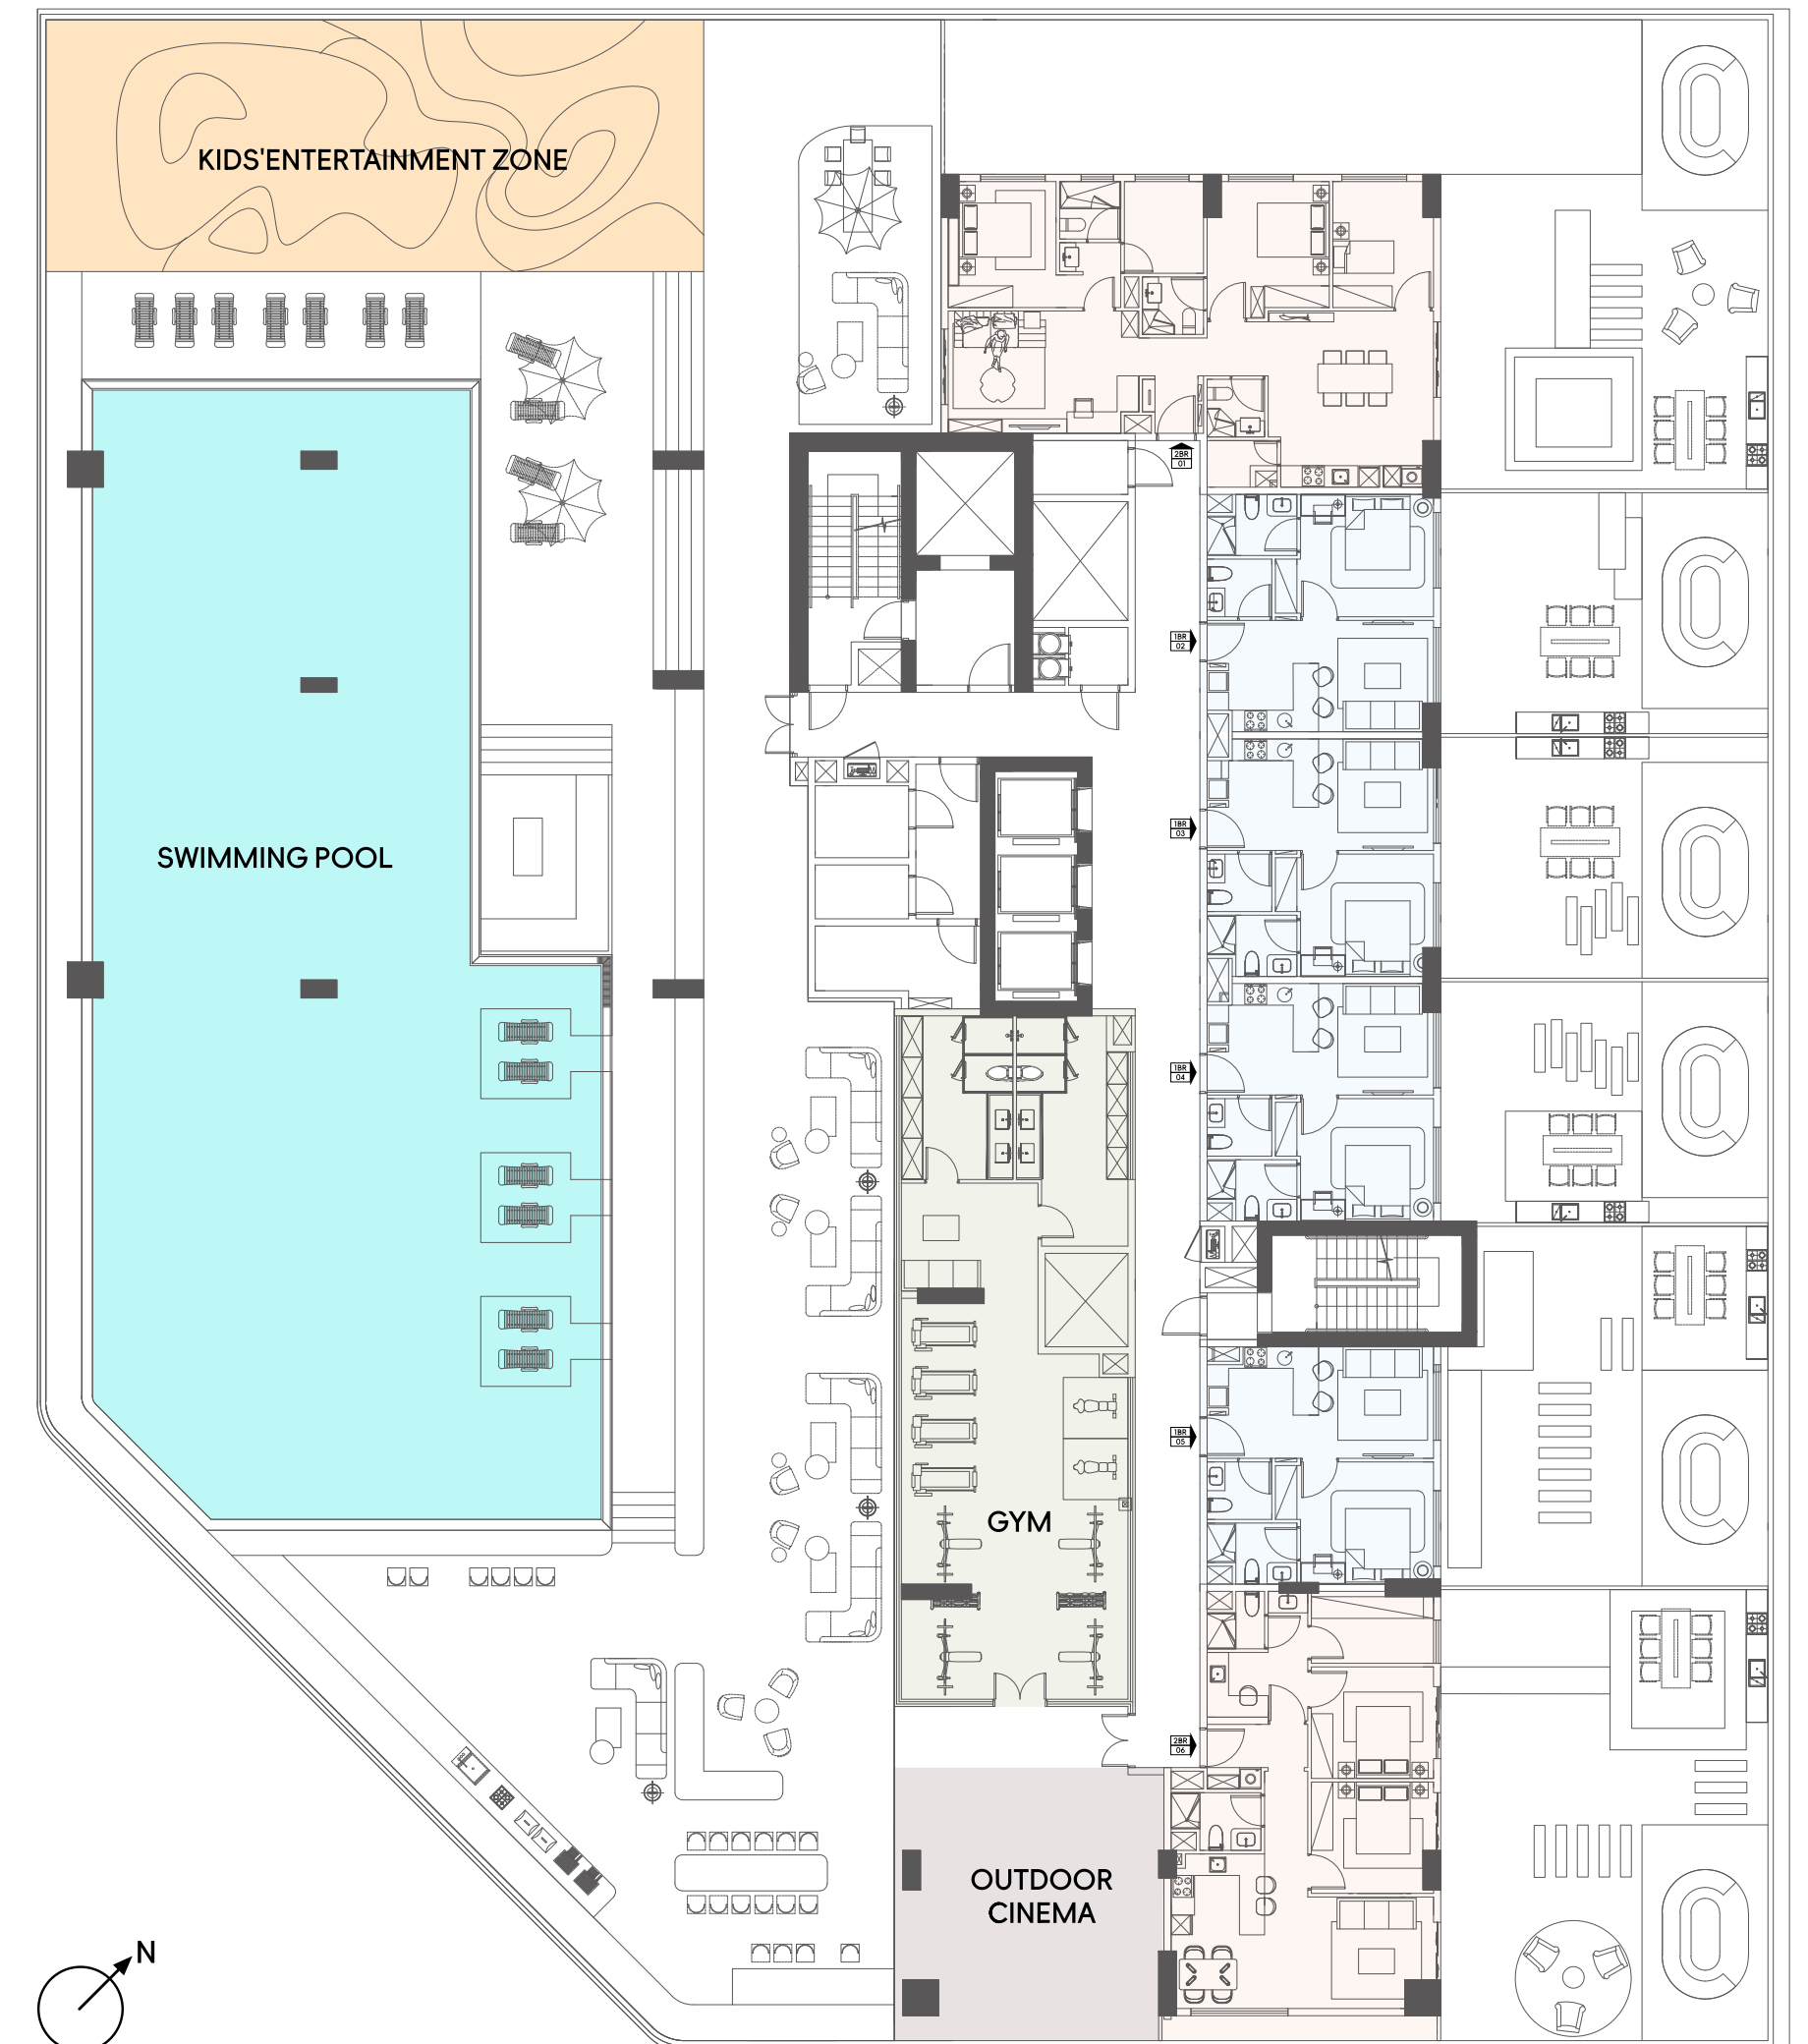

FLOOR PLAN

MIA TOWER
BY STAMN

MIA TOWER
Proudly Presented
By STAMN

GROUND FLOOR

Unit Number	DLD reported Number of Rooms
RETAIL 01	COMMERCE
RETAIL 02	COMMERCE
RETAIL 03	COMMERCE
RETAIL 04	COMMERCE
RETAIL 05	COMMERCE

MIA TOWER
Proudly Presented
By STAMN

PODIUM 02 FLOOR

STAMN
Make Life Better

MIA TOWER

BY STAMN

MIA TOWER
Proudly Presented
By STAMN

PODIUM 03 FLOOR

STAMN
Make Life Better

MIA TOWER
Proudly Presented
By STAMN

1ST FLOOR PLAN

- 1 BEDROOM
- 2 BEDROOM
- KIDS' ENTERTAINMENT ZONE
- SWIMMING POOL
- GYM
- OUTDOOR CINEMA

Unit Number	Original Layout	Modifiable Layout
101	2BR	3BR+M
102	1BR	/
103	1BR	/
104	1BR	/
105	1BR	/
106	2BR	2BR+M

MIA TOWER

BY STAMN

MIA TOWER
Proudly Presented
By STAMN

2ND FLOOR PLAN

STAMN
Make Life Better

Unit Number	Original Layout	Modifiable Layout
201	2BR	3BR+M
202	1BR	/
203	1BR	/
204	1BR	/
205	1BR	/
206	2BR	2BR+M
207	2BR	2BR+M
208	1BR	/
209	1BR	/