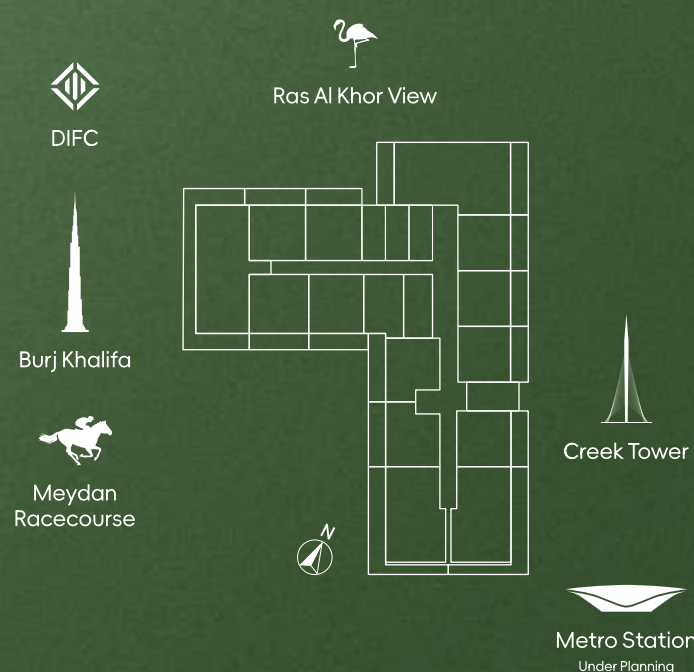

- 1 BEDROOM
- 2 BEDROOM
- 3 BEDROOM

MIA TOWER

BY STAMN

MIA TOWER
Proudly Presented
By STAMN

7TH FLOOR PLAN

STAMN
Make Life Better

Unit Number	Original Layout	Modifiable Layout
701	2BR	3BR+M
702	1BR	/
703	1BR	/
704	1BR	/
705	3BR	4BR
706	1BR	/
707	1BR	/
708	1BR	/
709	2BR	3BR+M
710	1BR	/
711	1BR	/

- 1 BEDROOM
- 2 BEDROOM
- 3 BEDROOM

MIA TOWER

BY STAMN

MIA TOWER
Proudly Presented
By STAMN

8TH FLOOR PLAN

STAMN
Make Life Better

Unit Number	Original Layout	Modifiable Layout
801	2BR	3BR+M
802	1BR	/
803	1BR	/
804	1BR	/
805	3BR	4BR
806	1BR	/
807	1BR	/
808	1BR	/
809	2BR	3BR+M
810	1BR	/
811	1BR	/