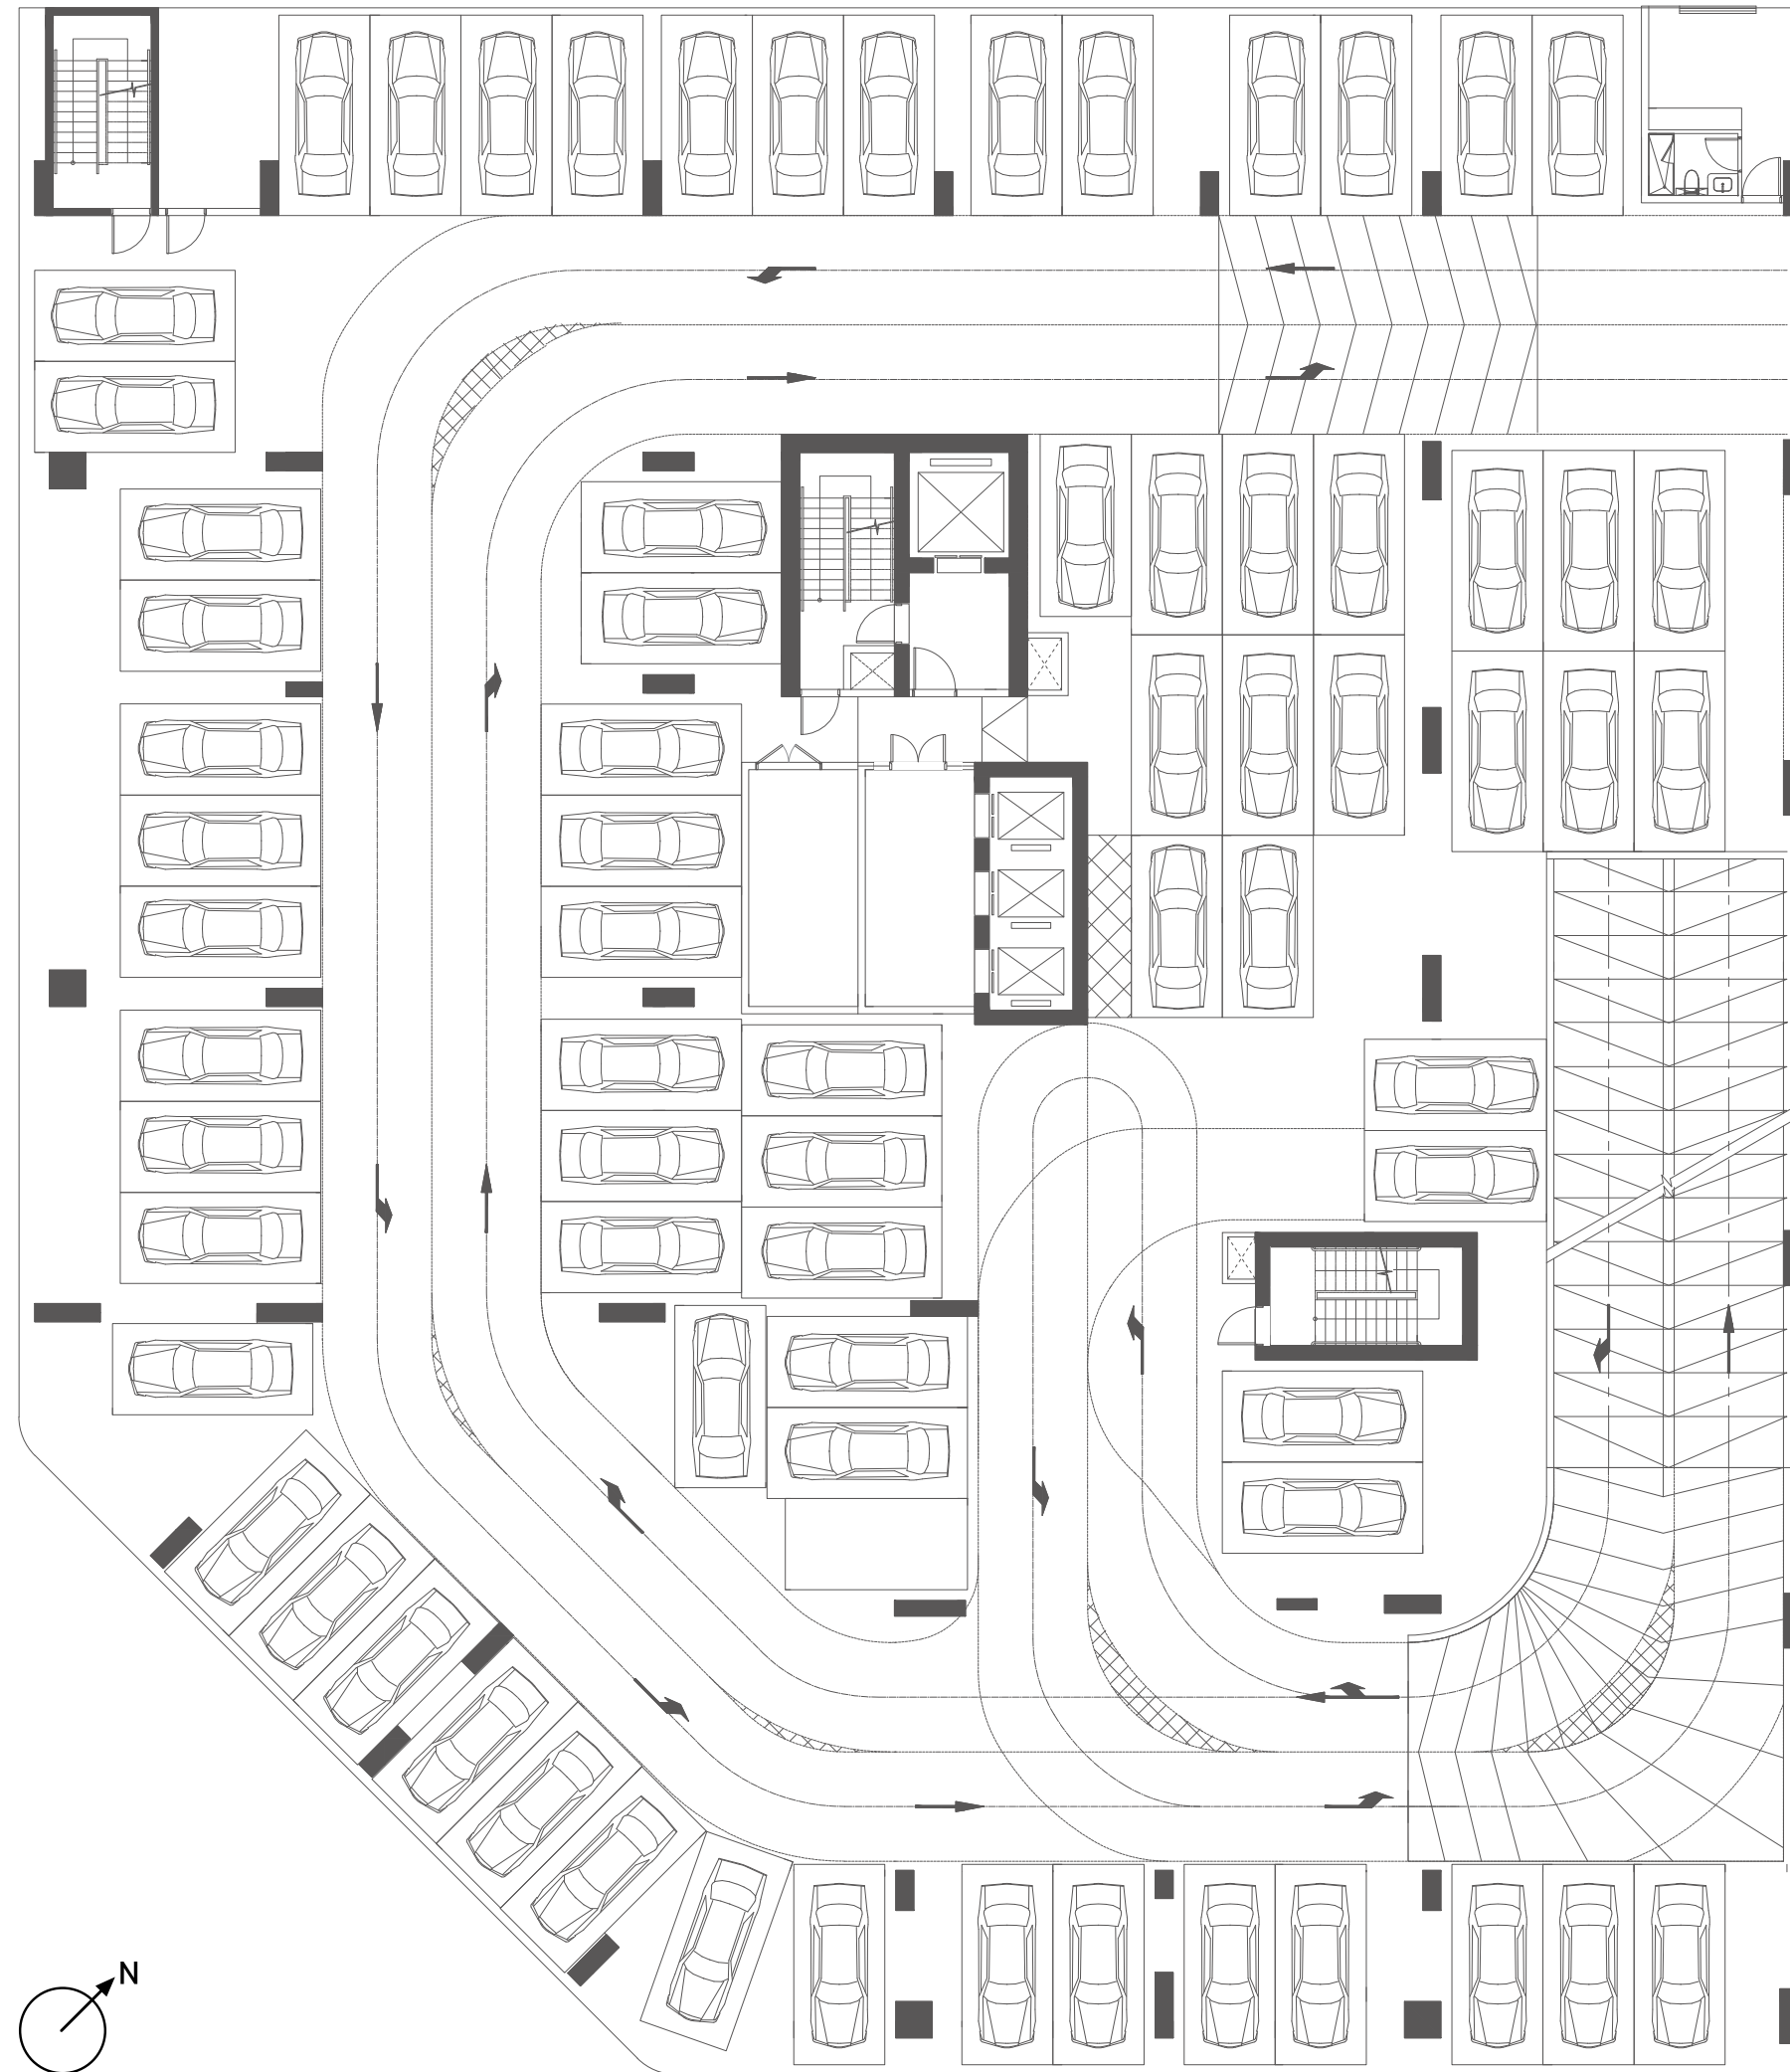

FLOOR PLAN

MIA TOWER
BY STAMN

MIA TOWER
Proudly Presented
By STAMN

GROUND FLOOR

Unit Number	DLD reported Number of Rooms
RETAIL 01	COMMERCE
RETAIL 02	COMMERCE
RETAIL 03	COMMERCE
RETAIL 04	COMMERCE
RETAIL 05	COMMERCE

MIA TOWER
Proudly Presented
By STAMN

1ST FLOOR PLAN

- 1 BEDROOM
- 2 BEDROOM
- KIDS' ENTERTAINMENT ZONE
- SWIMMING POOL
- GYM
- OUTDOOR CINEMA

Unit Number	Original Layout	Modifiable Layout
101	2BR	3BR+M
102	1BR	/
103	1BR	/
104	1BR	/
105	1BR	/
106	2BR	2BR+M

MIA TOWER

BY STAMN

MIA TOWER
Proudly Presented
By STAMN

2ND FLOOR PLAN

STAMN
Make Life Better

Unit Number	Original Layout	Modifiable Layout
201	2BR	3BR+M
202	1BR	/
203	1BR	/
204	1BR	/
205	1BR	/
206	2BR	2BR+M
207	2BR	2BR+M
208	1BR	/
209	1BR	/