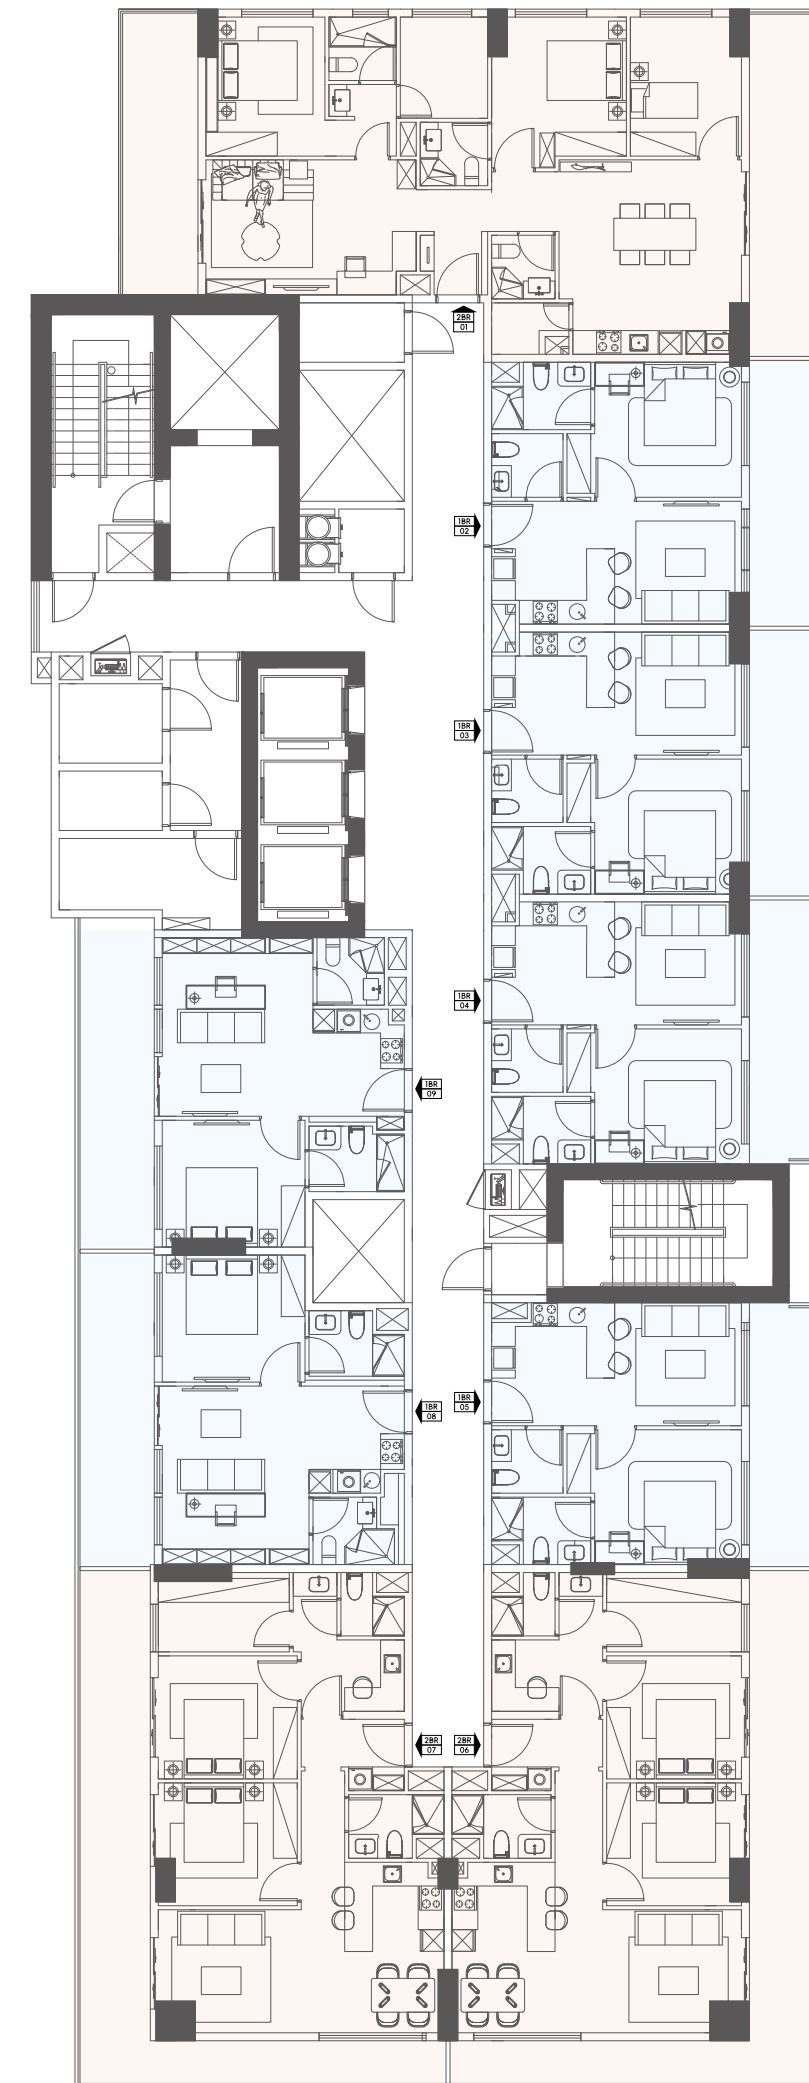

FLOOR PLAN

MIA TOWER
BY STAMN

MIA TOWER
Proudly Presented
By STAMN

GROUND FLOOR

Unit Number	DLD reported Number of Rooms
RETAIL 01	COMMERCE
RETAIL 02	COMMERCE
RETAIL 03	COMMERCE
RETAIL 04	COMMERCE
RETAIL 05	COMMERCE

MIA TOWER
Proudly Presented
By STAMN

1ST FLOOR PLAN

- 1 BEDROOM
- 2 BEDROOM
- KIDS' ENTERTAINMENT ZONE
- SWIMMING POOL
- GYM
- OUTDOOR CINEMA

Unit Number	Original Layout	Modifiable Layout
101	2BR	3BR+M
102	1BR	/
103	1BR	/
104	1BR	/
105	1BR	/
106	2BR	2BR+M

MIA TOWER

BY STAMN

MIA TOWER
Proudly Presented
By STAMN

2ND FLOOR PLAN

STAMN
Make Life Better

Unit Number	Original Layout	Modifiable Layout
201	2BR	3BR+M
202	1BR	/
203	1BR	/
204	1BR	/
205	1BR	/
206	2BR	2BR+M
207	2BR	2BR+M
208	1BR	/
209	1BR	/

1 BEDROOM

2 BEDROOM

MIA TOWER

BY STAMN

MIA TOWER
Proudly Presented
By STAMN

3RD FLOOR PLAN

STAMN
Make Life Better

Unit Number	Original Layout	Modifiable Layout
301	2BR	3BR+M
302	1BR	/
303	1BR	/
304	1BR	/
305	1BR	/
306	2BR	2BR+M
307	2BR	2BR+M
308	1BR	/
309	1BR	/
310	1BR	/
311	1BR	/
312	2BR	3BR+M
313	1BR	/
314	1BR	/