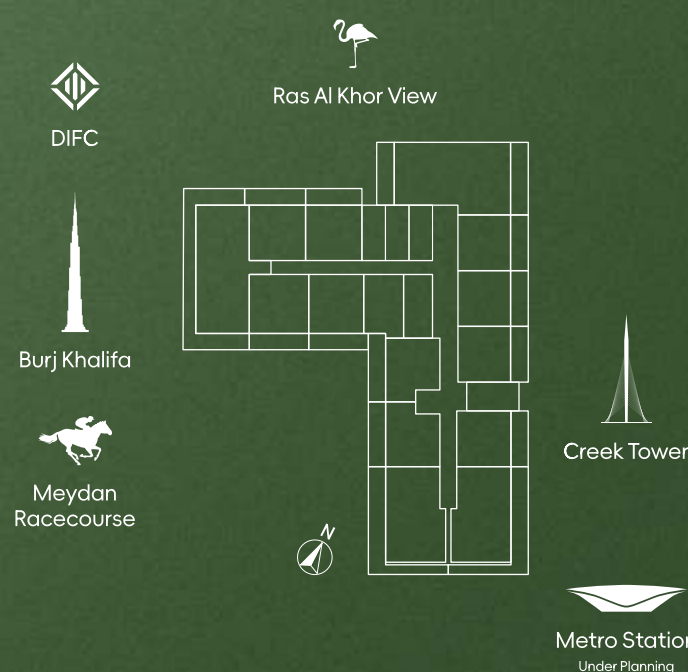

MIA TOWER

BY STAMN

MIA TOWER
Proudly Presented
By STAMN

13TH FLOOR PLAN

STAMN
Make Life Better

Unit Number	Original Layout	Modifiable Layout
1301	2BR	3BR+M
1302	1BR	/
1303	1BR	/
1304	1BR	/
1305	1BR	/
1306	2BR	3BR+M
1307	1BR	/
1308	1BR	/
1309	2BR	3BR
1310	1BR	/
1311	1BR	/

1 BEDROOM

2 BEDROOM