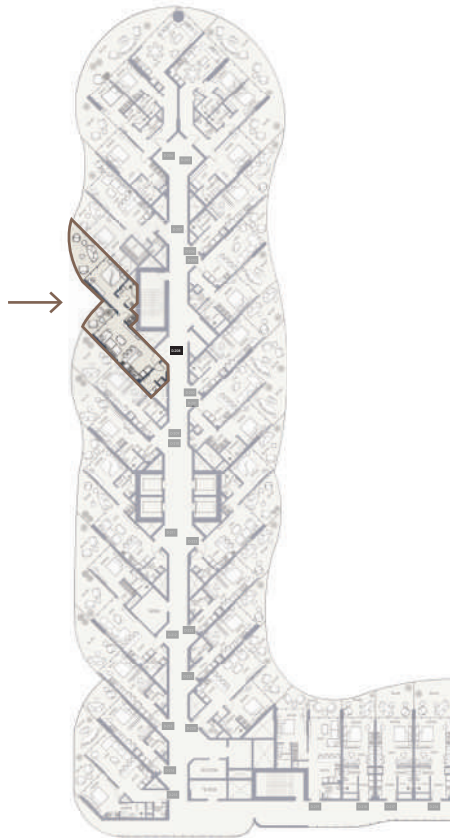

1BR-TYPE 4B

787.27 SQFT

Suite Area 565.32 Sqft

Balcony Area 221.95 Sqft

1 Parking

FLOORS

2nd, 3rd, 4th, 5th, 6th, 7th, 8th,
9th, 10th, 11th, 12th, 13th, 14th

SUITE NO.

D208, D308, D408, D508, D608
D708, D808, D908, D1008,
D1108, D1208, D1308, D1408