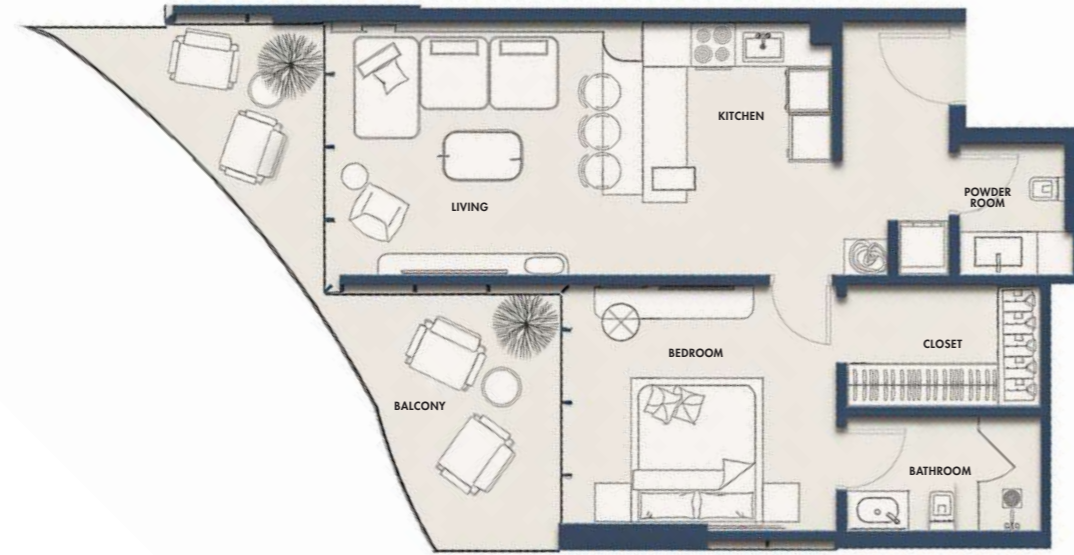

Suite Area 628.61 Sqft

Balcony Area 184.71 Sqft

1 Parking

FLOORS

2nd, 3rd, 4th, 5th, 6th, 7th, 8th,
9th, 10th, 11th, 12th, 13th, 14th

SUITE NO.

A205, A305, A405, A505, A605, A705
A805, A905, A1005, A1105, A1205
A1305, A1405