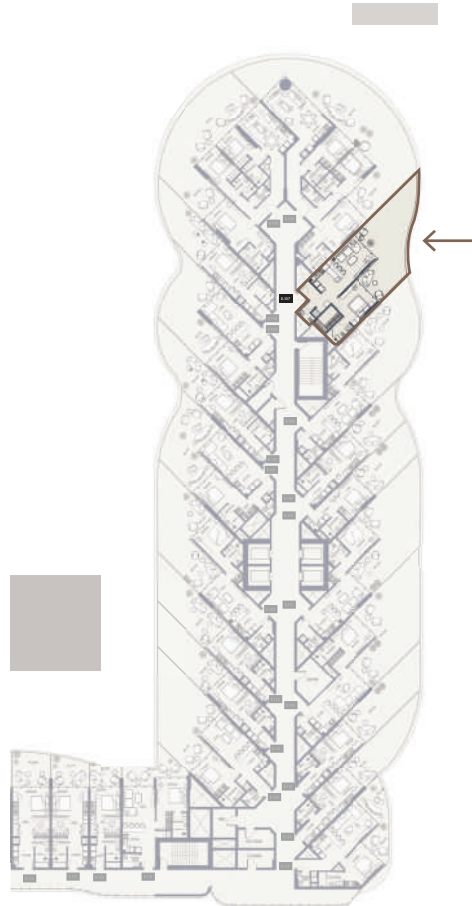

Balcony Area 531.74 Sqft

1 Parking

FLOORS

1ST

SUITE NO.

E107

1BR-TYPE 5B

816.87 SQFT