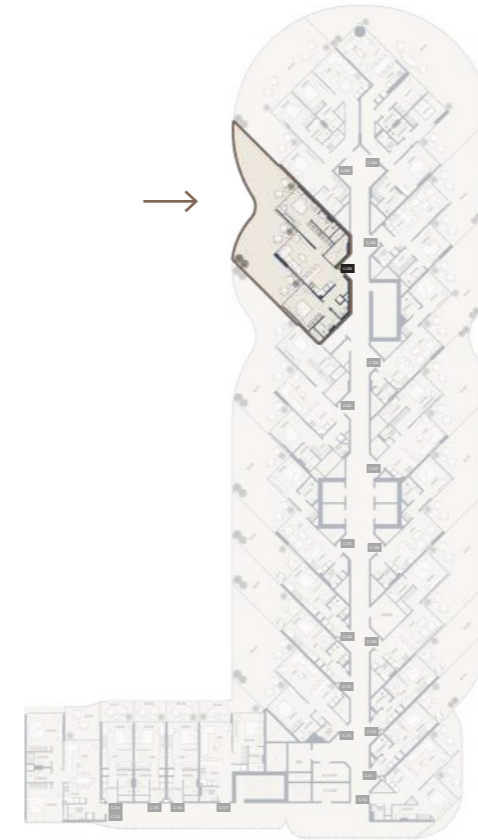

2BR-TYPE 1C

1711.89 SQFT

Suite Area 854.65 Sqft

Balcony Area 857.24 Sqft

1 Parking

FLOORS

1ST

SUITE NO.