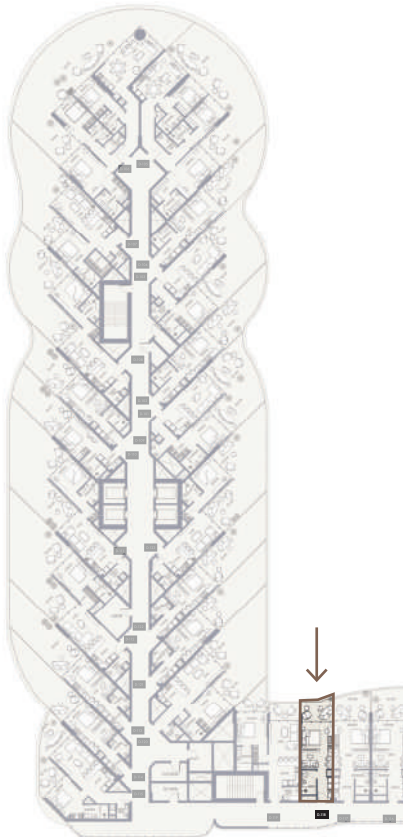

STUDIO-TYPE 9A

414.73 SQFT

Suite Area 328.62 Sqft

Balcony Area 86.11 Sqft

1 Parking

FLOORS

1ST

SUITE NO.

D118