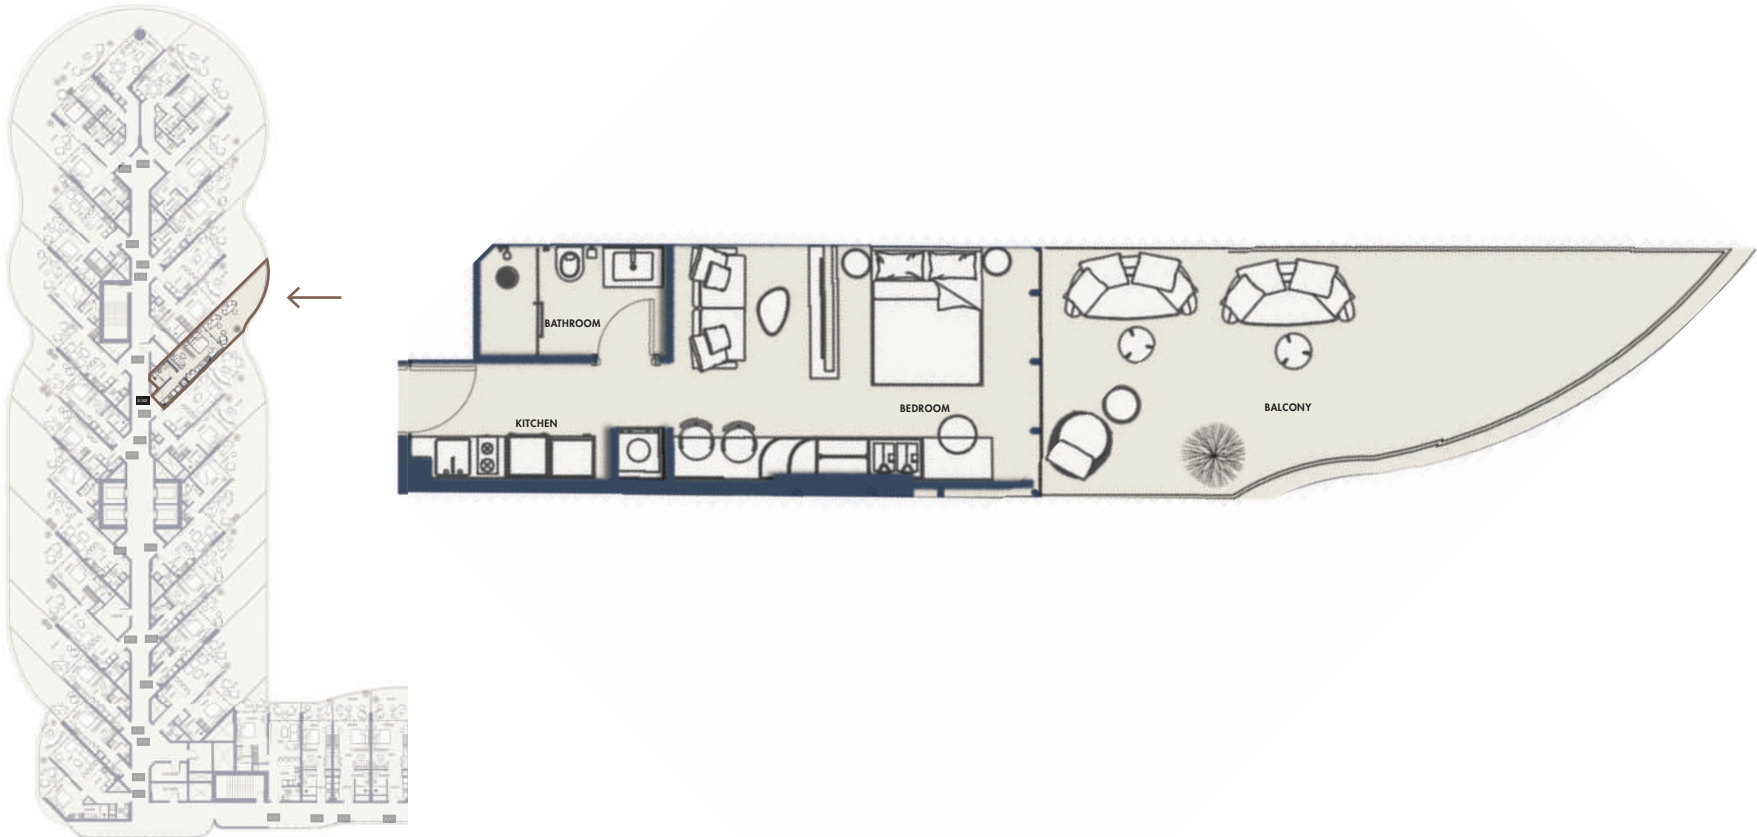

STUDIO-TYPE 6A

630.44 SQFT

Suite Area 335.19 Sqft

Balcony Area 295.25 Sqft

1 Parking

FLOORS

1ST

SUITE NO.

D102