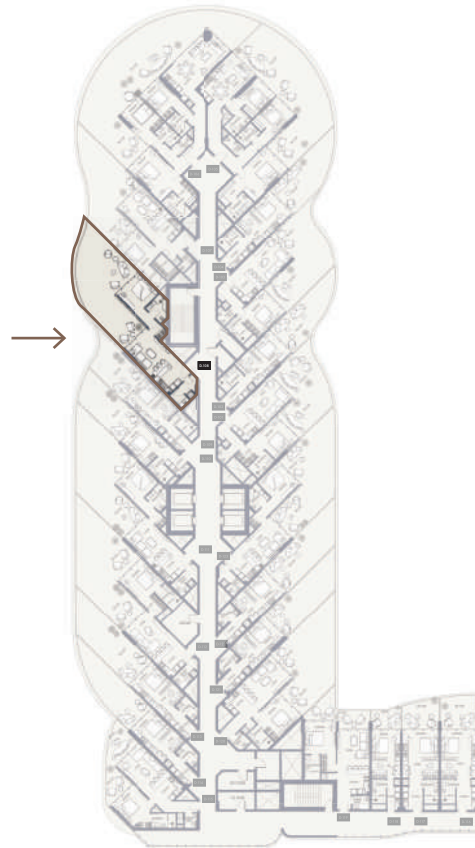

1BR-TYPE 4A

1180.91 SQFT

Suite Area 569.09 Sqft

Balcony Area 611.82 Sqft

1 Parking

FLOORS

1ST

SUITE NO.

D108