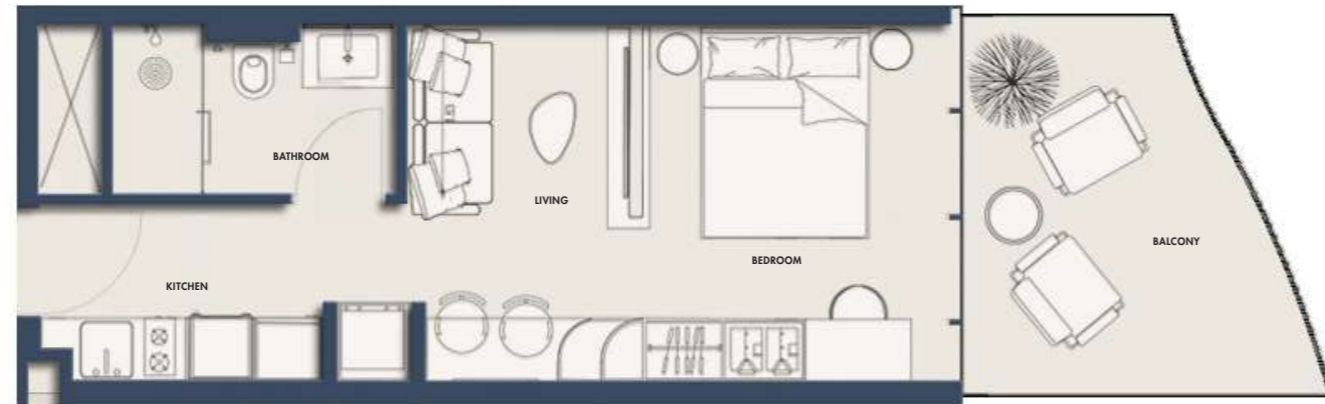

STUDIO-TYPE 1C

436.80 SQFT

Suite Area 328.62 Sqft

Balcony Area 108.18 Sqft

1 Parking

FLOORS

2nd, 3rd, 7th, 8th, 9th, 10th, 11th

SUITE NO.

A216, A316, A716, A816, A916
A1016, A1116