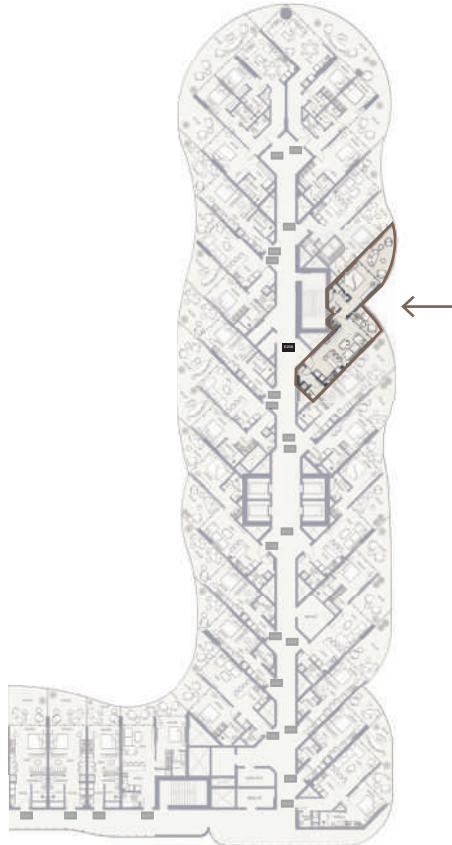

1BR-TYPE 4B

787.27 SQFT

Suite Area 565.32 Sqft

Balcony Area 221.95 Sqft

1 Parking

FLOORS

2nd, 3rd, 4th, 5th, 6th, 7th, 8th,
9th, 10th, 11th, 12th, 13th, 14th

SUITE NO.

E208, E308, E408, E508, E608
E708, E808, E908, E1008,
E1108, E1208, E1308, E1408