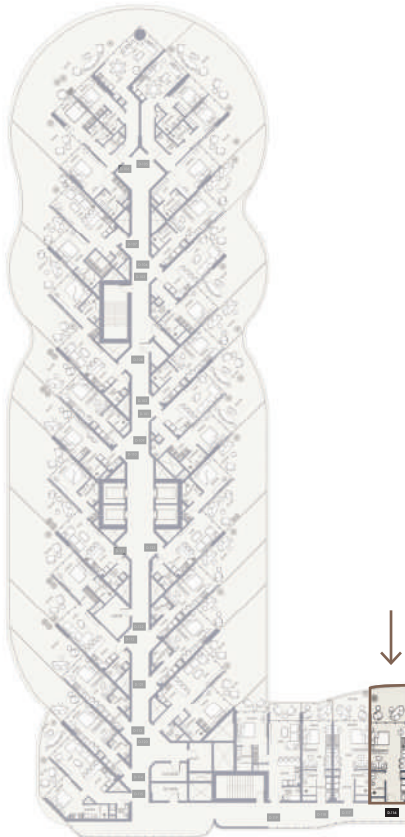

1 Parking

FLOORS

1ST

SUITE NO.

D116

STUDIO-TYPE 11B

565.64 SQFT

Suite Area 383.41 Sqft