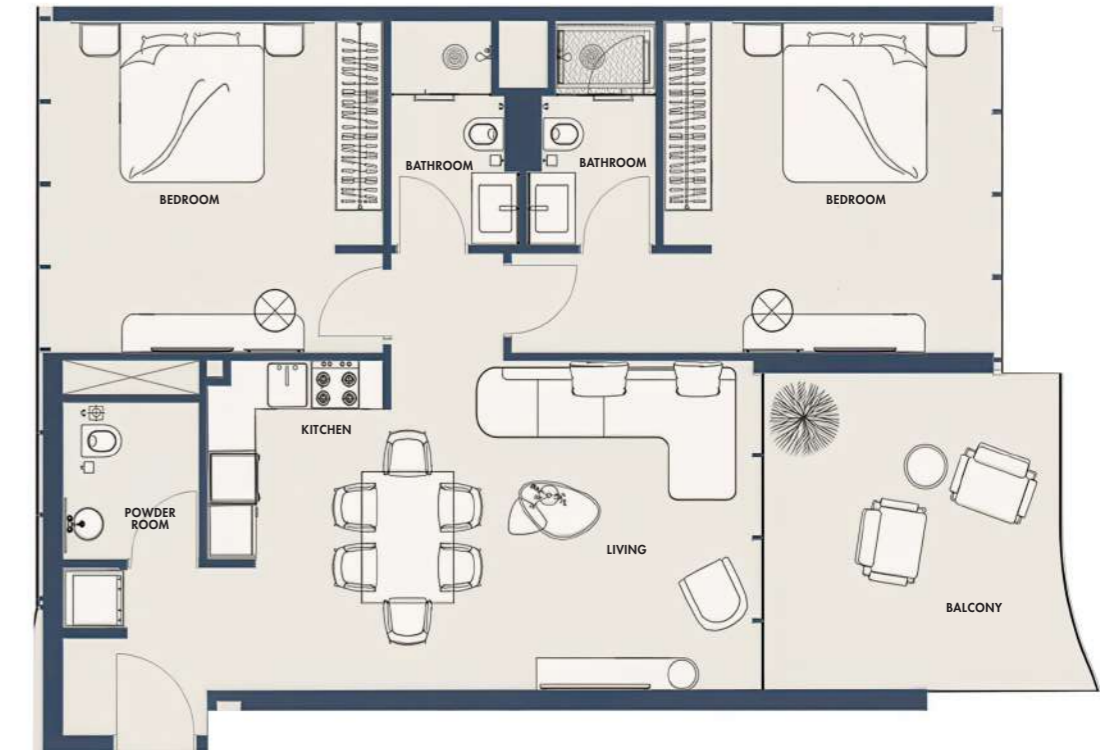

2BR-TYPE 3A

1120.42 SQFT

Suite Area 930.32 Sqft

Balcony Area 190.09 Sqft

1 Parking

FLOORS

2nd, 3rd, 7th, 8th, 9th, 10th, 11th

SUITE NO.

C213, C313, C713, C813, C913,
C1013, C1113

2BR-TYPE 3C

1097.27 SQFT

Suite Area 930.32 Sqft

Balcony Area 166.95 Sqft

1 Parking

FLOORS

1ST

SUITE NO.

C113