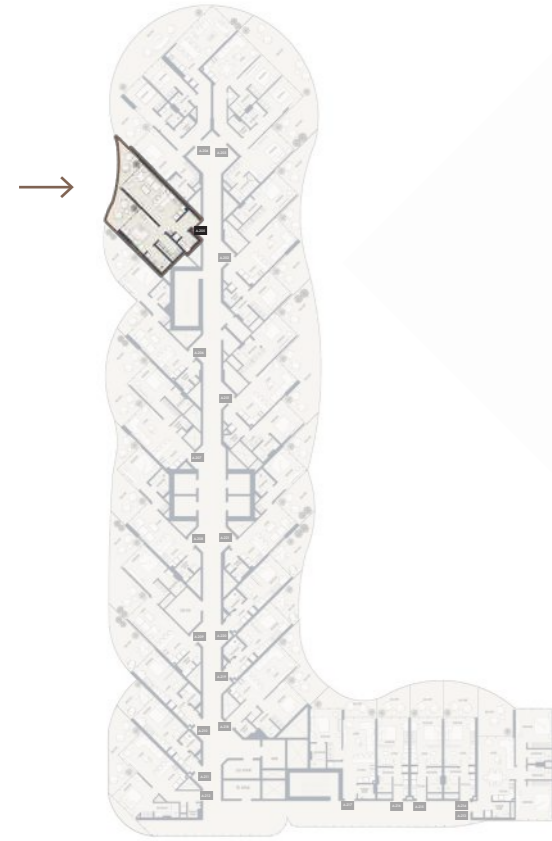

1BR-TYPE 6

813.32 SQFT

Suite Area 628.61 Sqft

Balcony Area 184.71 Sqft

1 Parking