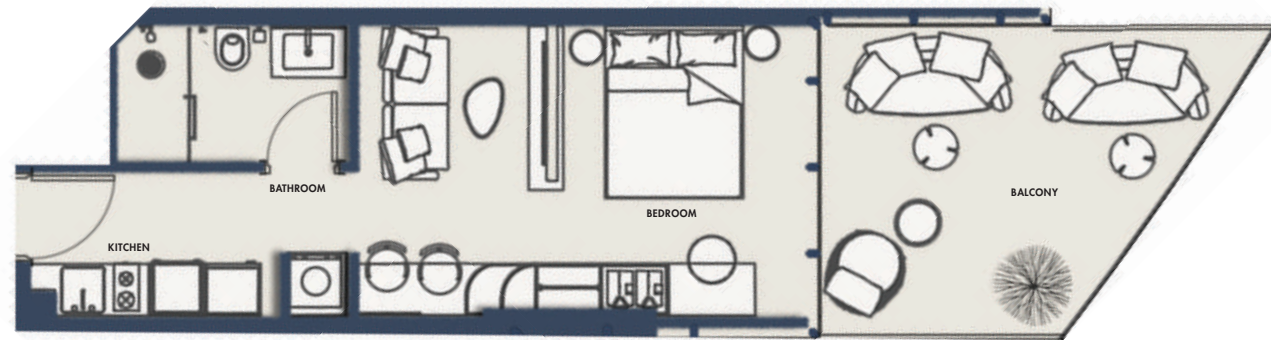

STUDIO-TYPE 6B

500.95 SQFT

Suite Area 334.87 Sqft

Balcony Area 166.09 Sqft

1 Parking

FLOORS

2nd, 3rd, 4th, 5th, 6th, 7th, 8th,
9th, 10th, 11th, 12th, 13th, 14th

SUITE NO.

D202, D302, D402, D502, D602
D702, D802, D902, D1002,
D1102, D1202, D1302, D1402