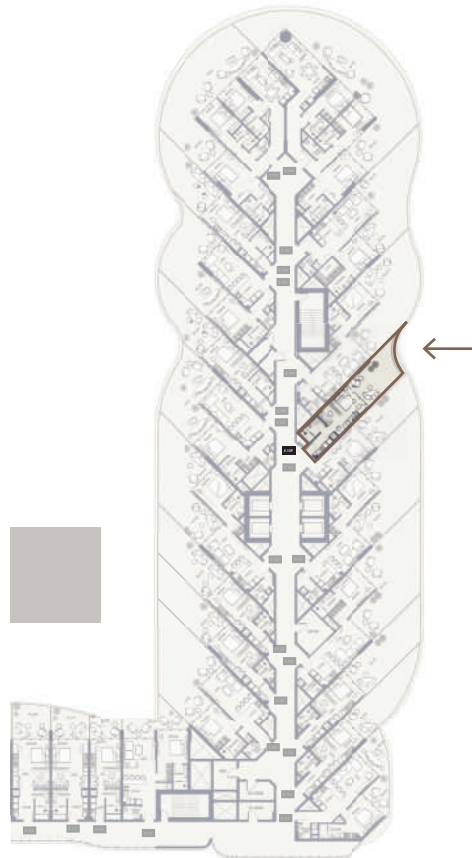

STUDIO-TYPE 4A

556.49 SQFT

Suite Area 311.62 Sqft

Balcony Area 244.88 Sqft

1 Parking

FLOORS

1ST

SUITE NO.

E109