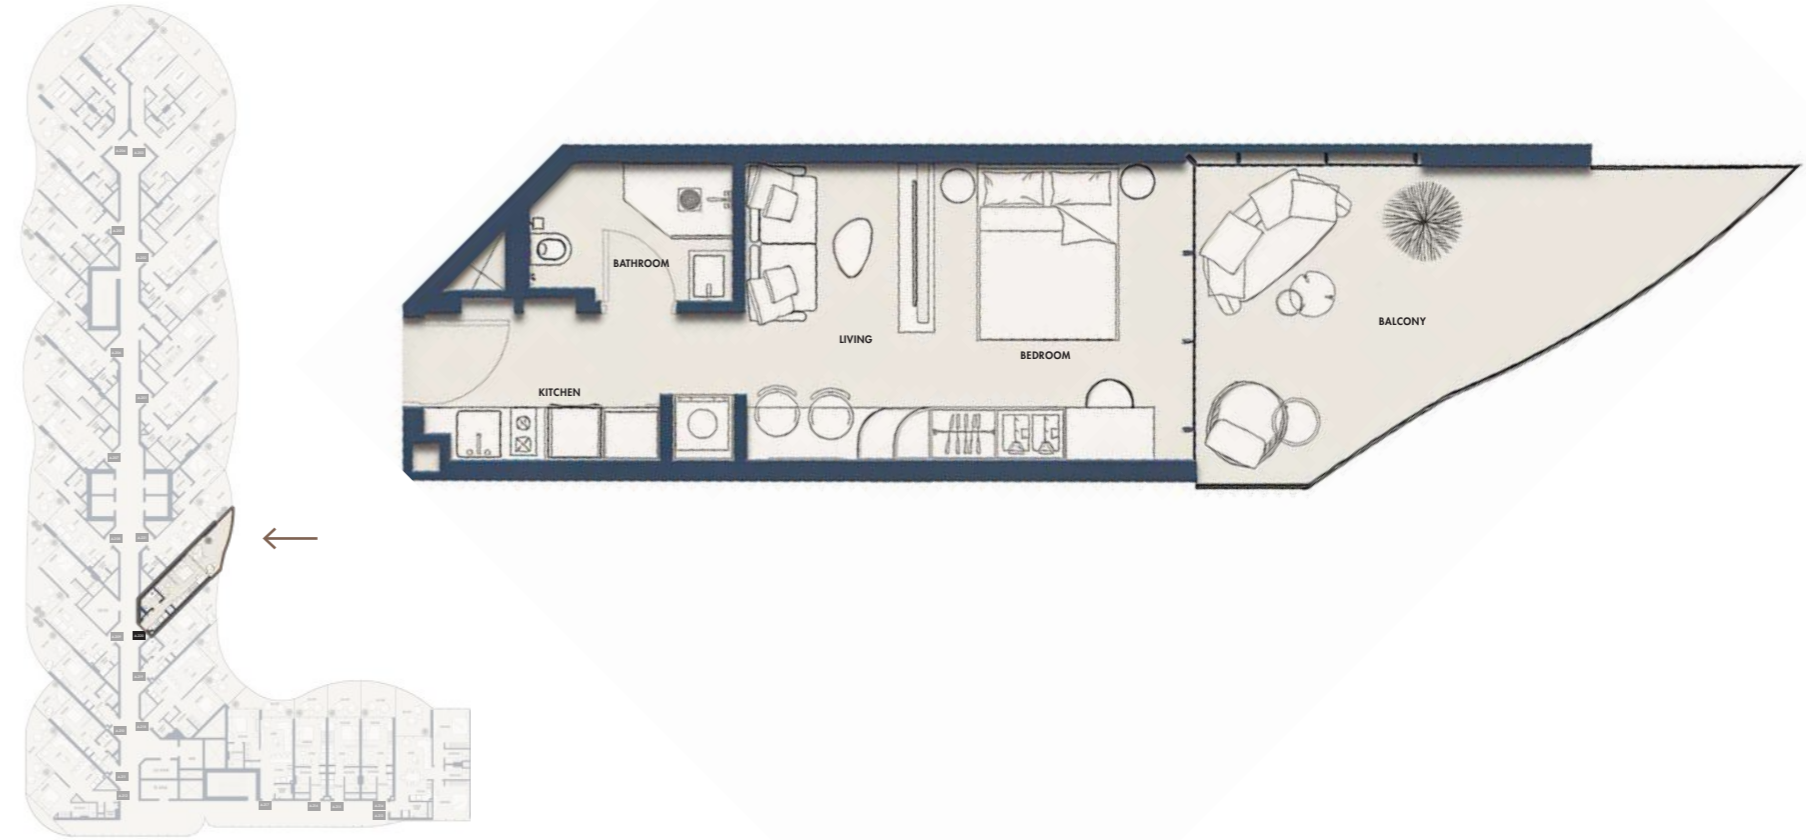

SUITE NO.

A219, A319, A415, A515, A615, A719
A819, A919, A1019, A1119, A1215
A1315, A1415

STUDIO-TYPE 2D

492.56 SQFT

Suite Area 318.50 Sqft

Balcony Area 174.05 Sqft

1 Parking

FLOORS