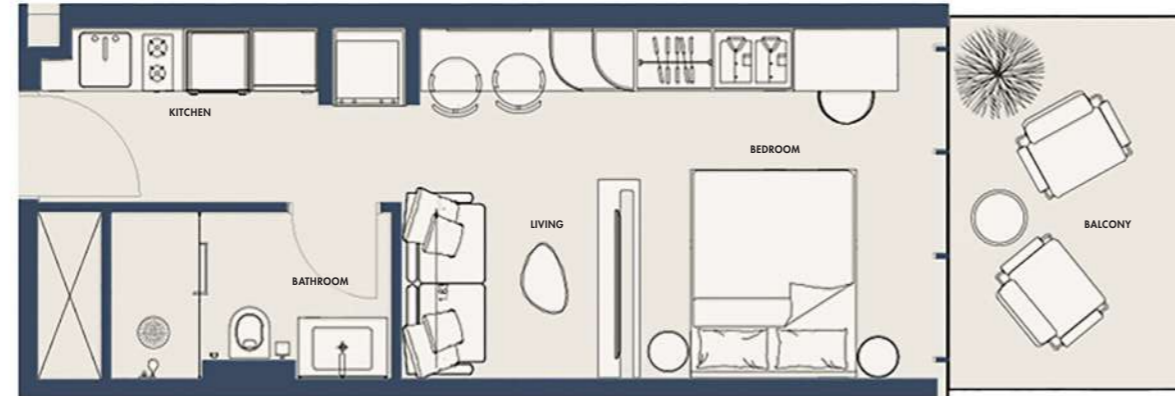

STUDIO-TYPE 1E

416.24 SQFT

Suite Area 328.73 Sqft

Balcony Area 87.51 Sqft

1 Parking

FLOORS

1ST

SUITE NO.

C116, C115