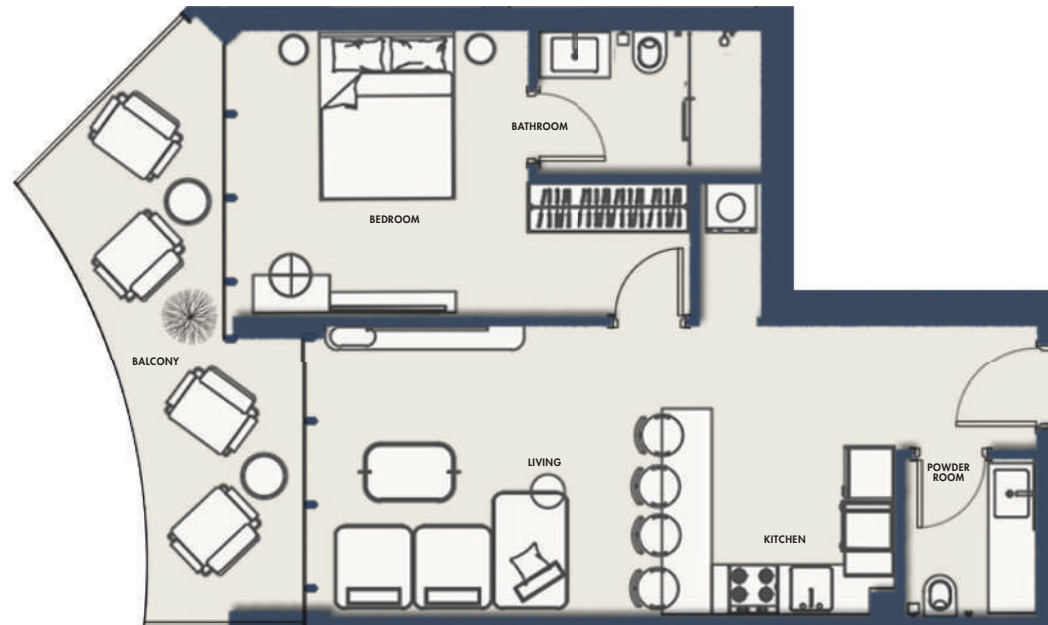

FLOORS

2nd, 3rd, 4th, 5th, 6th, 7th, 8th,
9th, 10th, 11th, 12th, 13th, 14th

SUITE NO.

E219, E319, E416, E516, E616
E719, E819, E919, E1019,
E1119, E1216, E1316, E1416

STUDIO-TYPE 1A

641.64 SQFT

Suite Area 318.72 Sqft