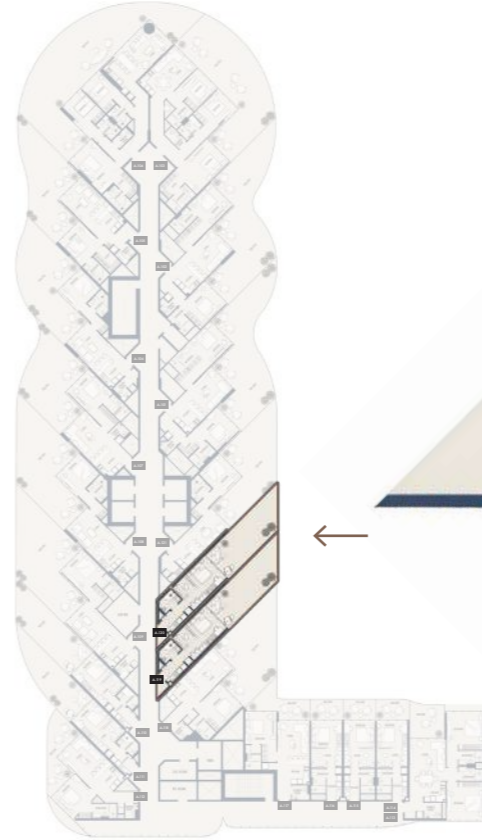

STUDIO-TYPE 1F

683.19 SQFT

Suite Area 317.75 Sqft

Balcony Area 365.43 Sqft

1 Parking

FLOORS

1ST

SUITE NO.

A119, A120