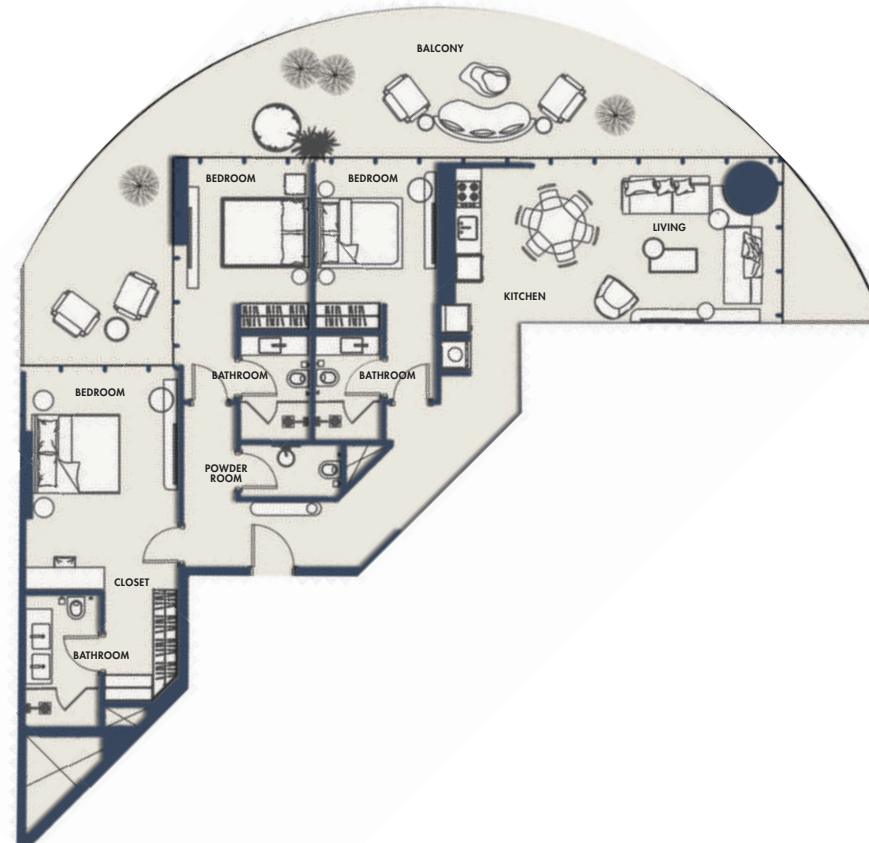

3BR-TYPE 1B

1901.88 SQFT

Suite Area 1276.82 Sqft

Balcony Area 625.06 Sqft

1 Parking

FLOORS

2nd, 3rd, 4th, 5th, 6th, 7th, 8th,
9th, 10th, 11th, 12th, 13th, 14th

SUITE NO.

D206, D306, D406, D506, D606
D706, D806, D906, D1006,
D1106, D1206, D1306, D1406