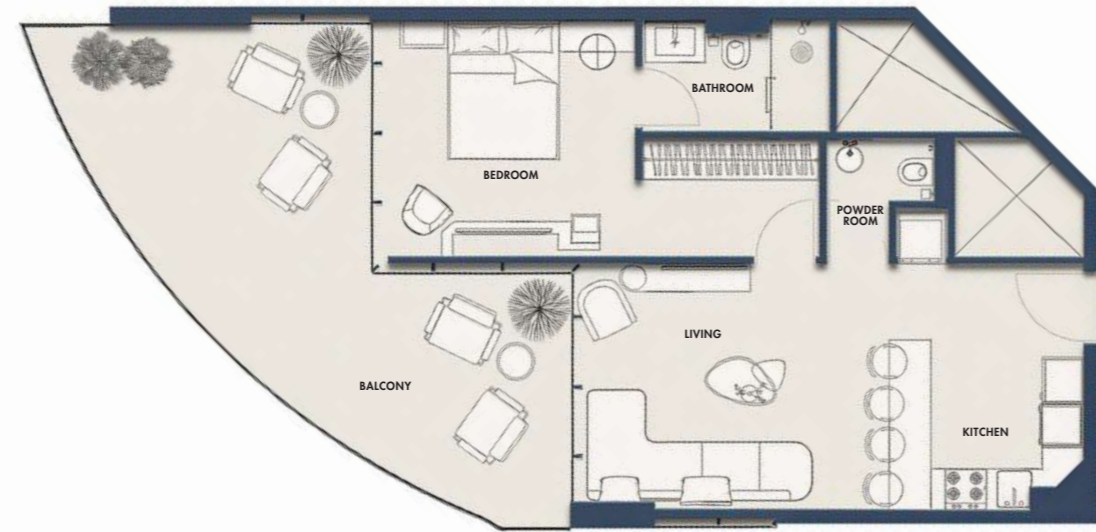

SUITE NO.

A207, A307, A407, A507, A607, A707
A807, A907, A1007, A1107, A1207
A1307, A1407