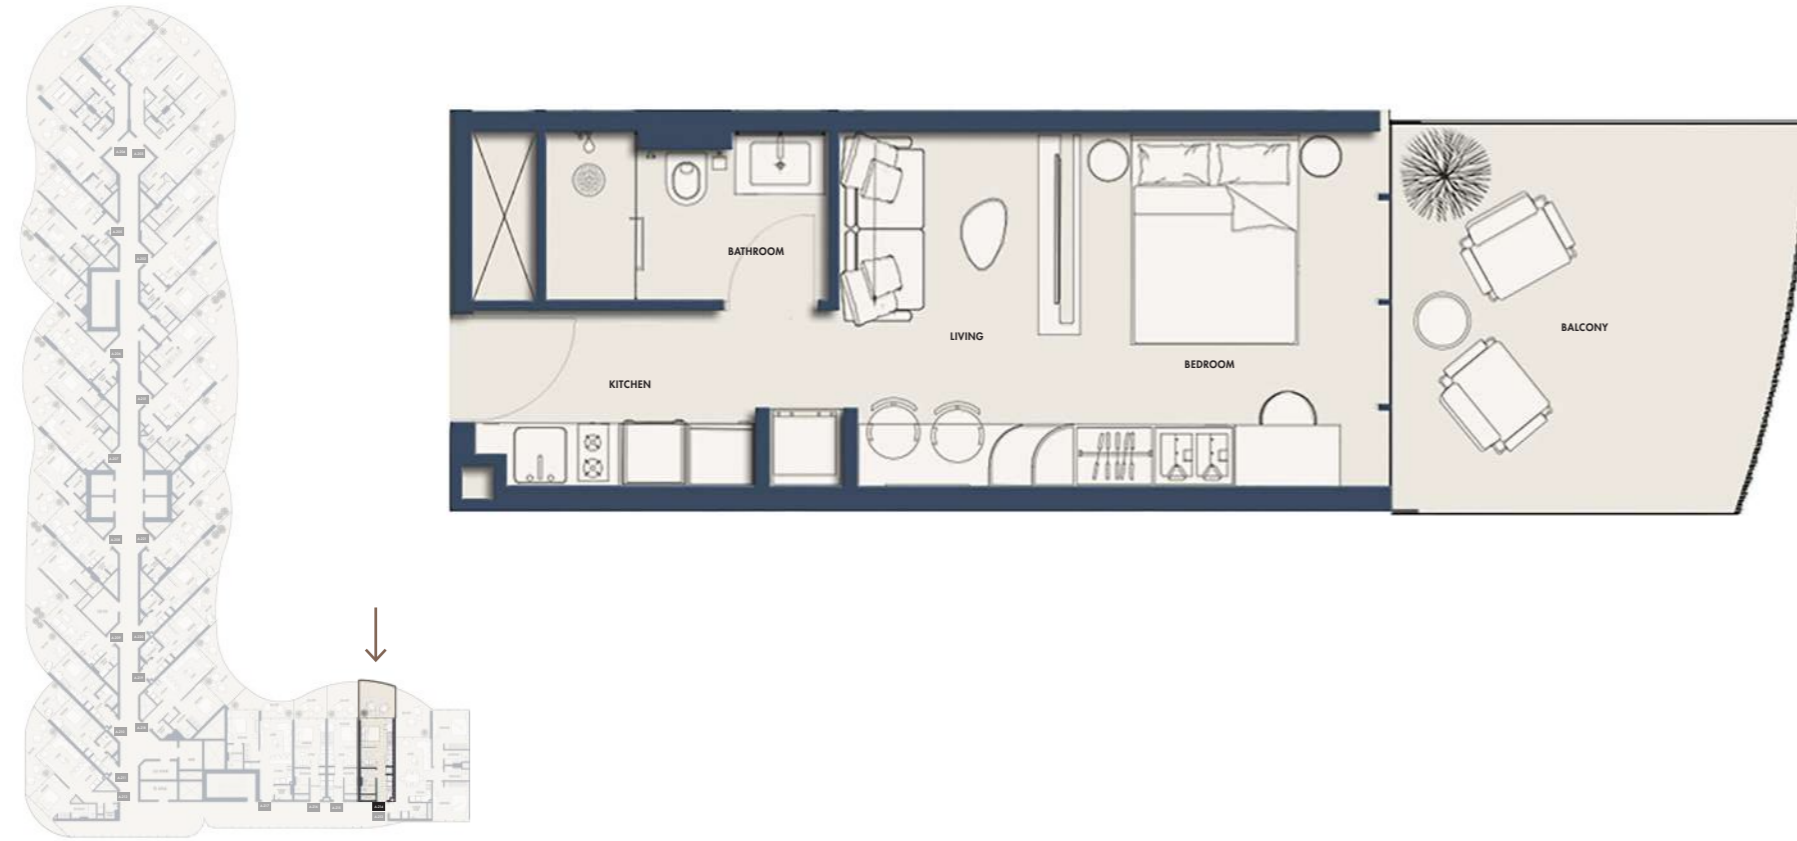

STUDIO-TYPE 1A

474.47 SQFT

Suite Area 328.62 Sqft

Balcony Area 145.85 Sqft

1 Parking

FLOORS

2nd, 3rd, 7th, 8th, 9th, 10th, 11th

SUITE NO.

A214, A314, A714, A814, A914
A1014, A1114