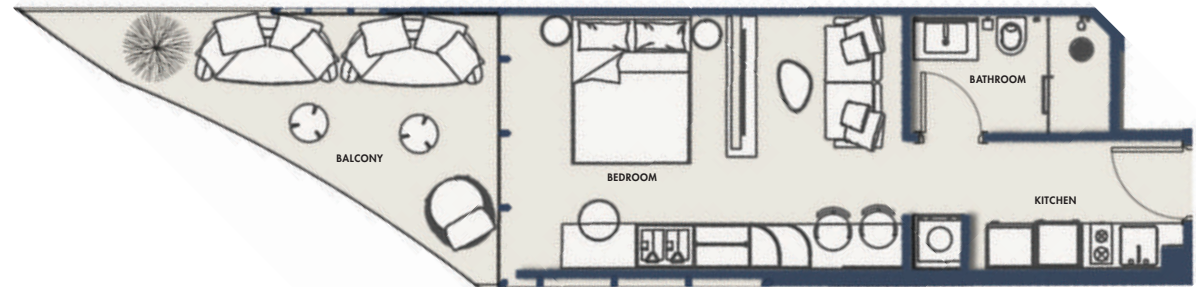

SUITE NO.

E204, E304, E404, E504, E604
E704, E804, E904, E1004,
E1104, E1204, E1304, E1404