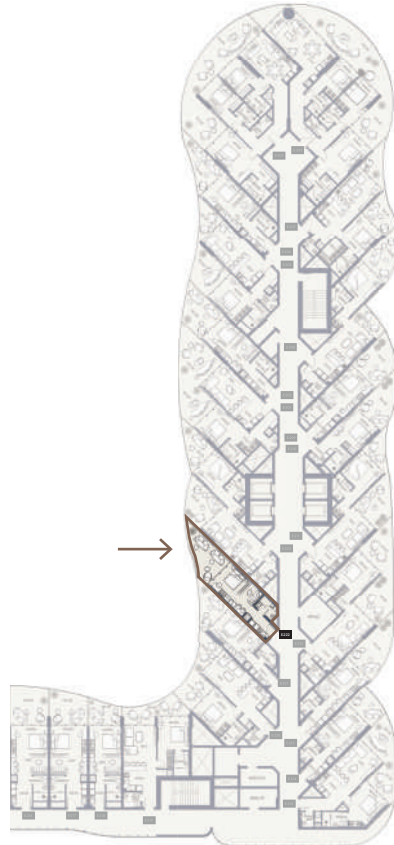

1ST

SUITE NO.

E122

STUDIO-TYPE 7B

491.91 SQFT

Suite Area 317.64 Sqft

Balcony Area 174.27 Sqft

1 Parking