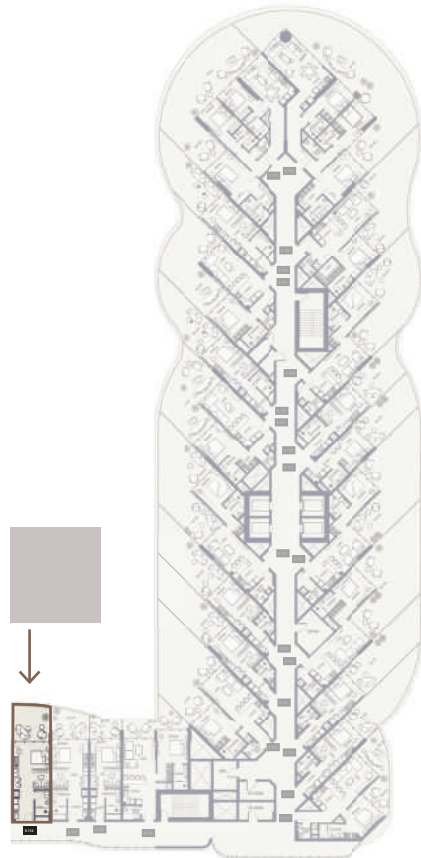

1 Parking

FLOORS

1ST

SUITE NO.

E116

STUDIO-TYPE 11B

565.64 SQFT

Suite Area 383.41 Sqft