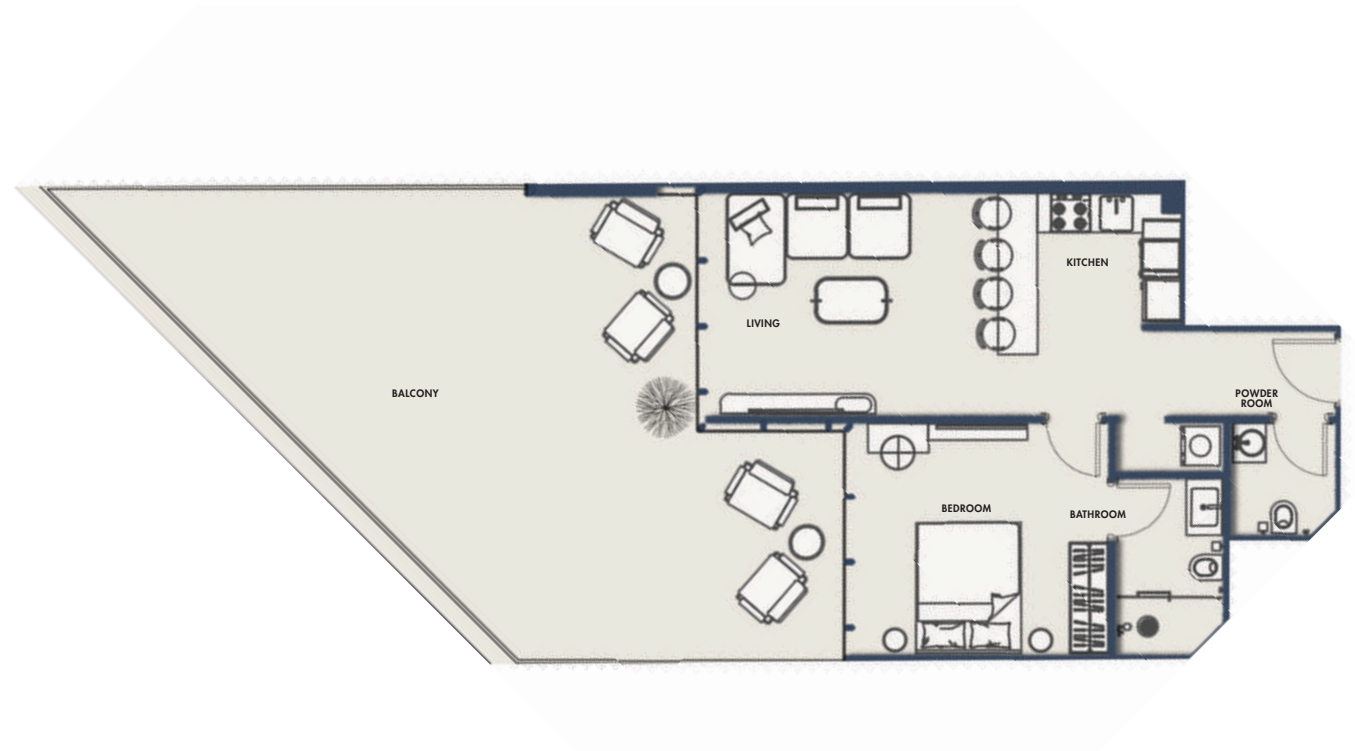

1BR-TYPE 9A

1176.06 SQFT

Suite Area 585.45 Sqft

Balcony Area 590.62 Sqft

1 Parking

FLOORS

1ST

SUITE NO.

E120