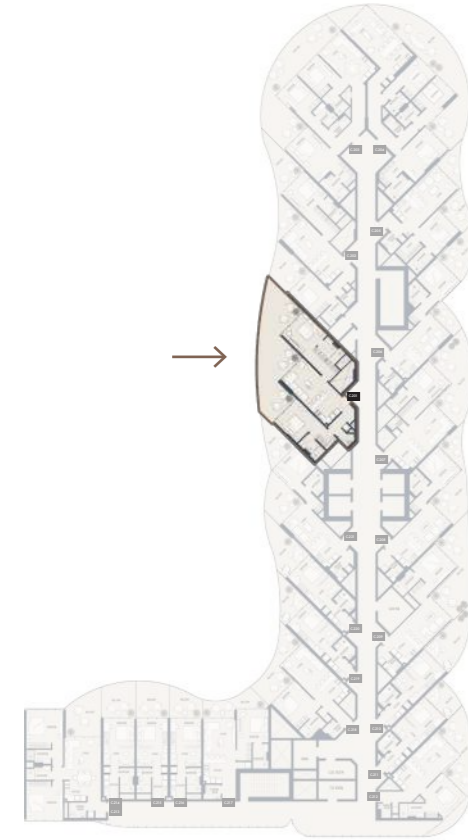

2BR-TYPE 2A

1407.92 SQFT

Suite Area 890.18 Sqft

Balcony Area 517.74 Sqft

1 Parking

FLOORS

2nd, 3rd, 4th, 5th, 6th, 7th, 8th,
9th, 10th, 11th, 12th, 13th, 14th

SUITE NO.

C201, C301, C401, C501, C601,
C701, C801, C901, C1001,
C1101, C1201, C1301, C1401