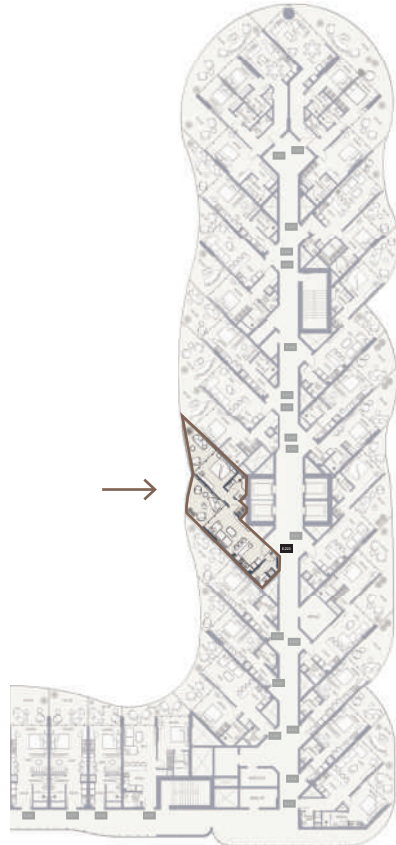

1BR-TYPE 8B

836.89 SQFT

Suite Area 572.64 Sqft

Balcony Area 264.25 Sqft

1 Parking