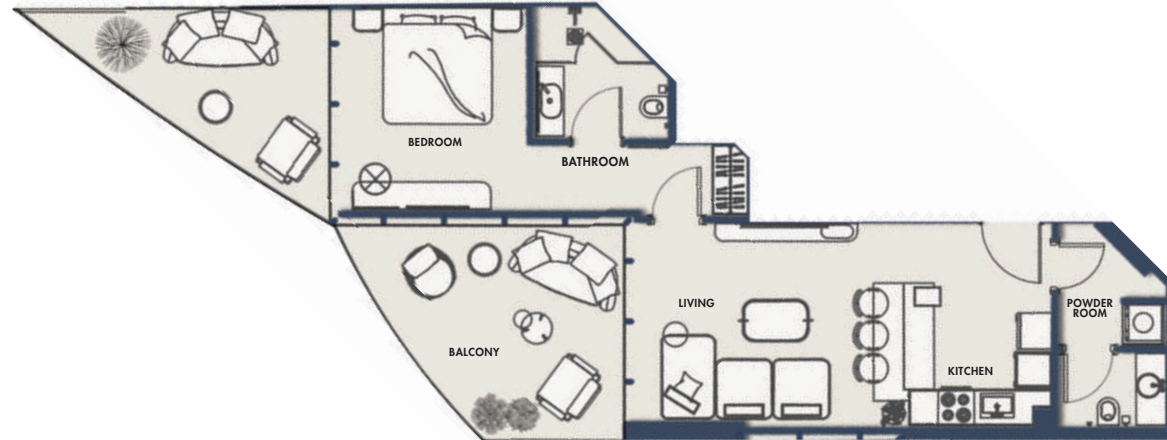

Suite Area 572.64 Sqft

Balcony Area 264.25 Sqft

1 Parking

FLOORS

2nd, 3rd, 4th, 5th, 6th, 7th, 8th,
9th, 10th, 11th, 12th, 13th, 14th

SUITE NO.

E223, E323, E420, E520, E620
E723, E823, E923, E1023,
E1123, E1220, E1320, E1420