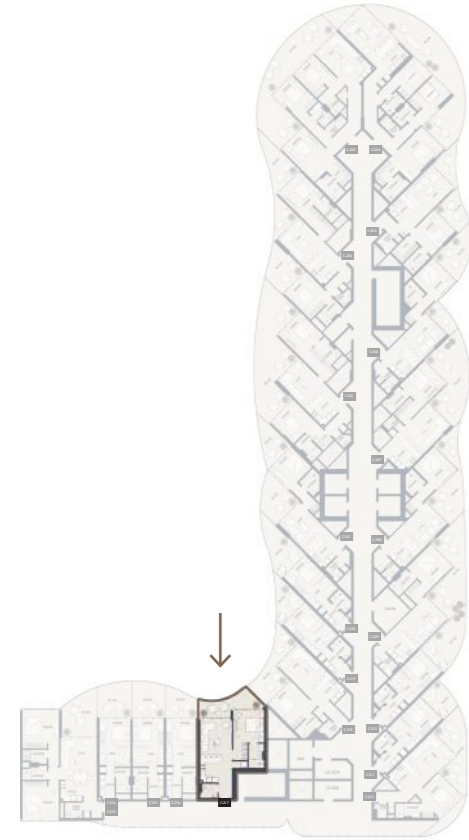

1BR-TYPE 9

750.68 SQFT

Suite Area 614.94 Sqft

Balcony Area 135.73 Sqft

1 Parking

FLOORS

2nd, 3rd, 4th, 5th, 6th, 7th, 8th,
9th, 10th, 11th, 12th, 13th, 14th

SUITE NO.

C217, C317, C413, C513, C613, C717
C817, C917, C1017, C1117, C1213
C1313, C1413

1BR-TYPE 9A

784.26 SQFT

Suite Area 614.83 Sqft

Balcony Area 169.42 Sqft

1 Parking

FLOORS

1ST

SUITE NO.

C117