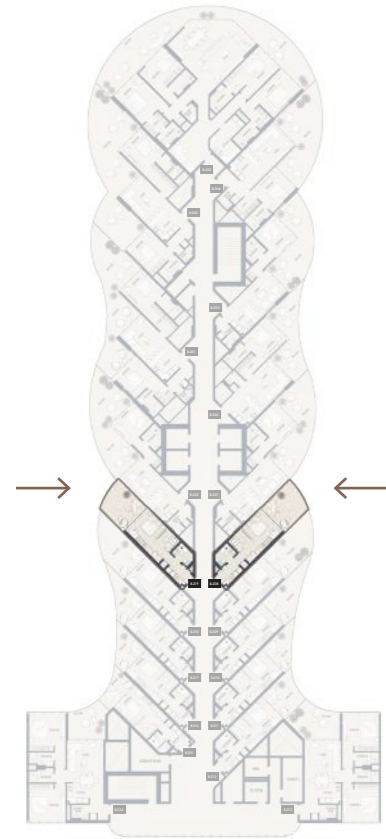

B208, B219, B308, B319, B408, B419, B508
B519, B608, B619, B708, B719, B808, B819
B908, B919, B1008, B1019, B1108, B1119
B1208, B1219, B1308, B1319, B1408, B1419

Tower C

3BR-TYPE 1

1907.80

Suite Area 1278.43 Sqft
Balcony Area 629.37 Sqft
1 Parking