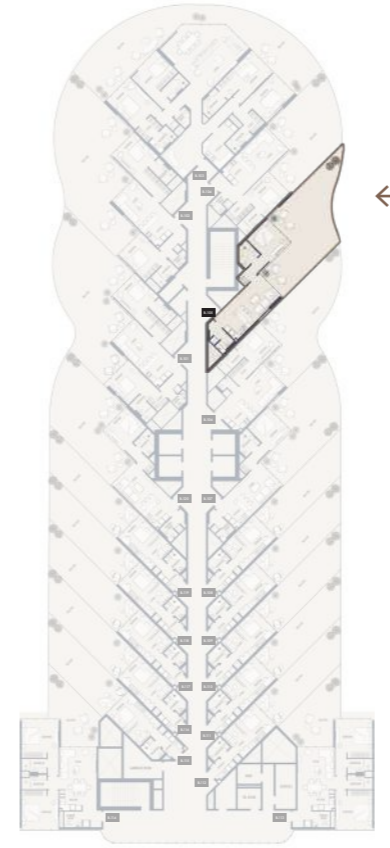

1BR-TYPE 12A

1295.11 SQFT

Suite Area 568.55 Sqft
Balcony Area 726.56 Sqft
1 Parking

FLOORS

1ST

SUITE NO.

B105

1BR-TYPE 13