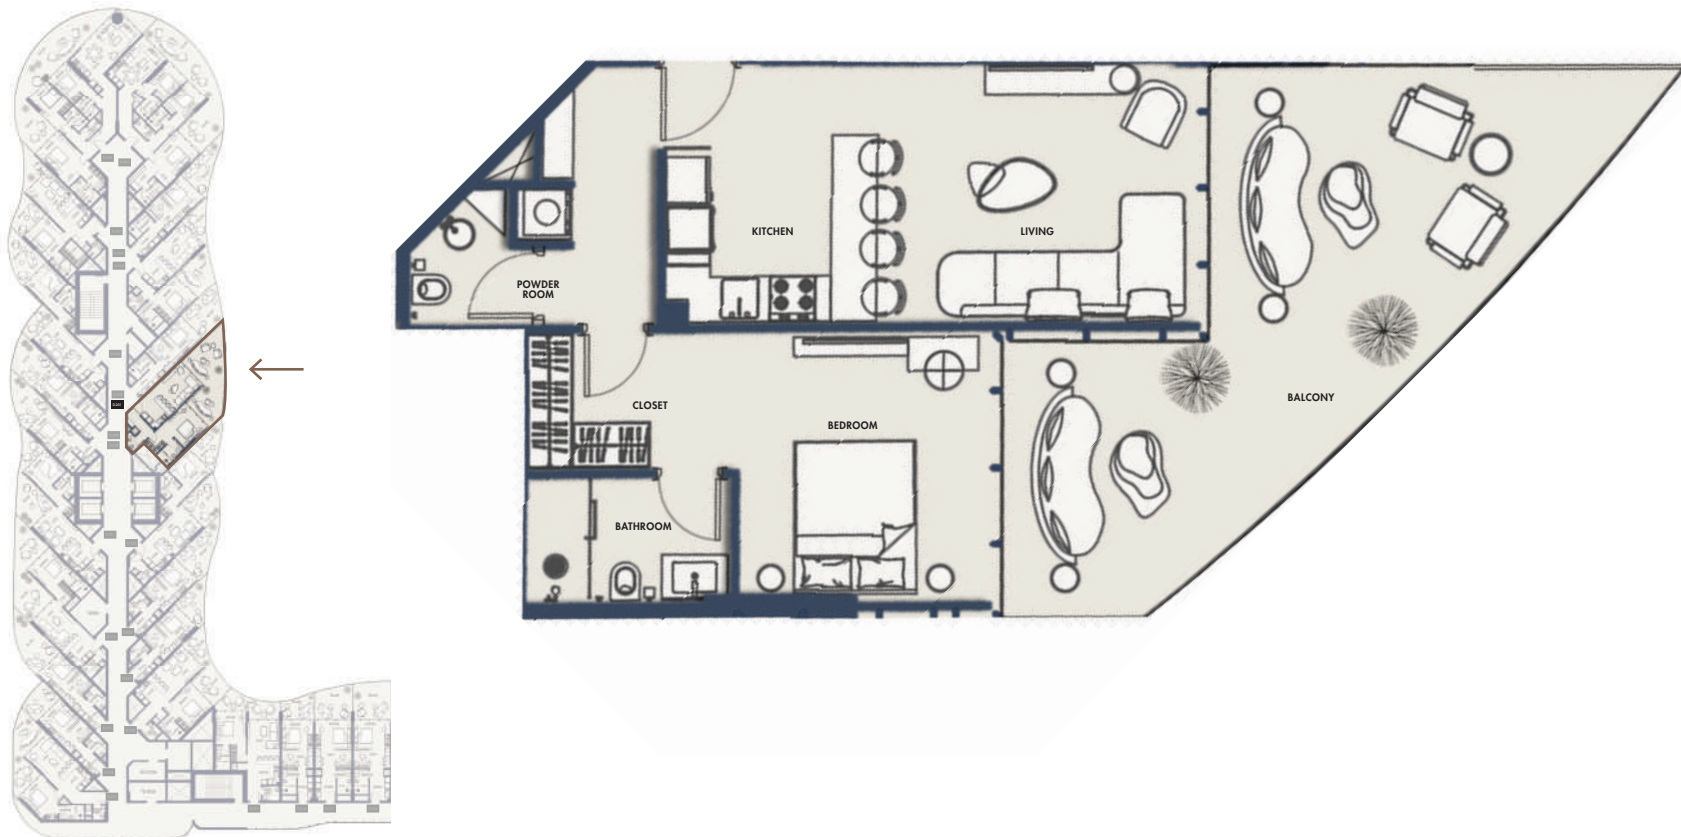

1BR-TYPE 7B

968.11 SQFT

Suite Area 614.62 Sqft

Balcony Area 353.49 Sqft

1 Parking

FLOORS

2nd, 3rd, 4th, 5th, 6th, 7th, 8th,
9th, 10th, 11th, 12th, 13th, 14th

SUITE NO.

D201, D301, D401, D501, D601
D701, D801, D901, D1001,
D1101, D1201, D1301, D1401