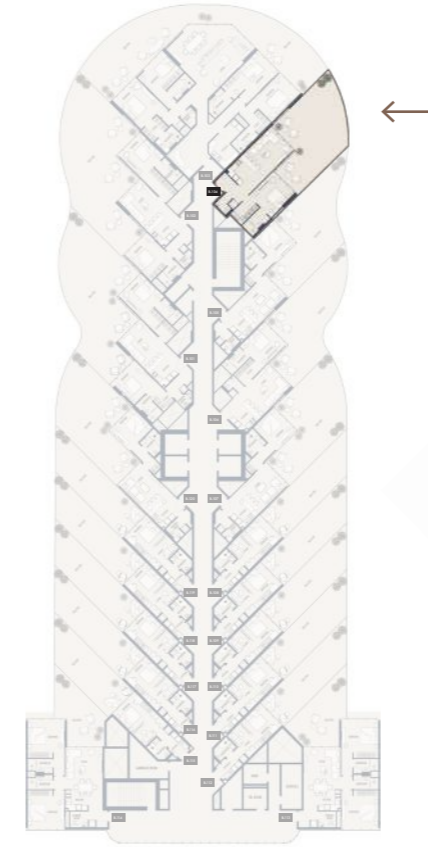

1BR-TYPE 13A

1314.70 SQFT

Suite Area 628.29 Sqft
Balcony Area 686.41 Sqft
1 Parking

FLOORS

1ST

SUITE NO.

B104

STUDIO-TYPE 11