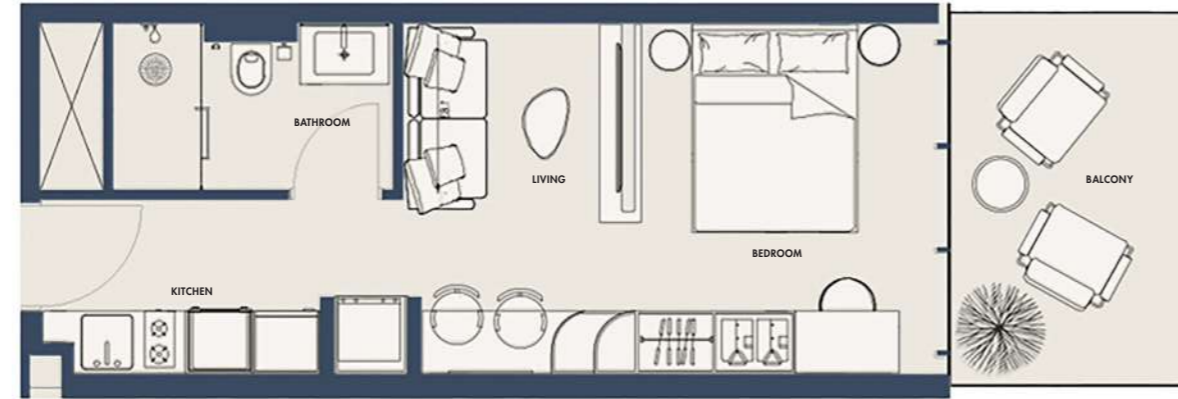

STUDIO-TYPE 1E

416.24 SQFT

Suite Area 328.73 Sqft

Balcony Area 87.51 Sqft

1 Parking

FLOORS

1ST

SUITE NO.

A116, A115