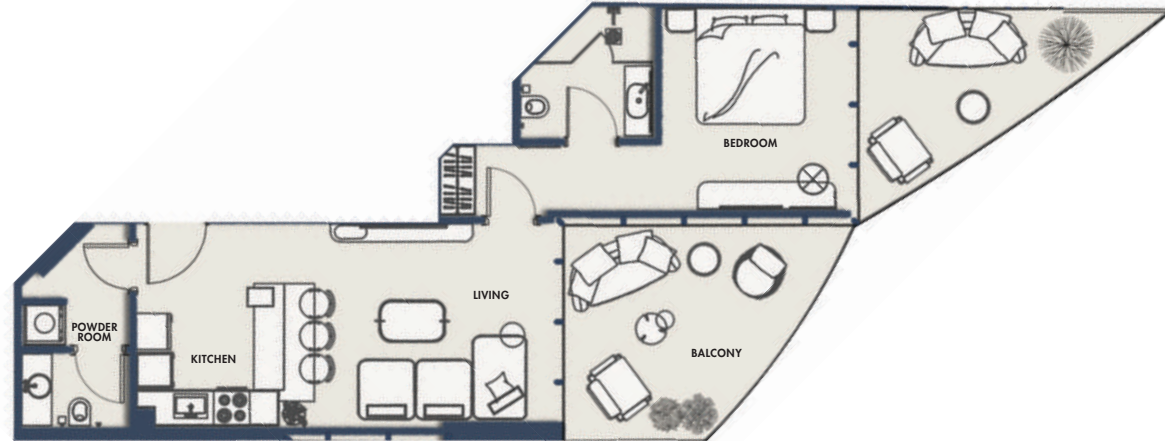

1BR-TYPE 8B

836.89 SQFT

Suite Area 572.64 Sqft

Balcony Area 264.25 Sqft

1 Parking

FLOORS

2nd, 3rd, 4th, 5th, 6th, 7th, 8th,
9th, 10th, 11th, 12th, 13th, 14th

SUITE NO.

D223, D323, D420, D520, D620
D723, D823, D923, D1023,
D1123, D1220, D1320, D1420