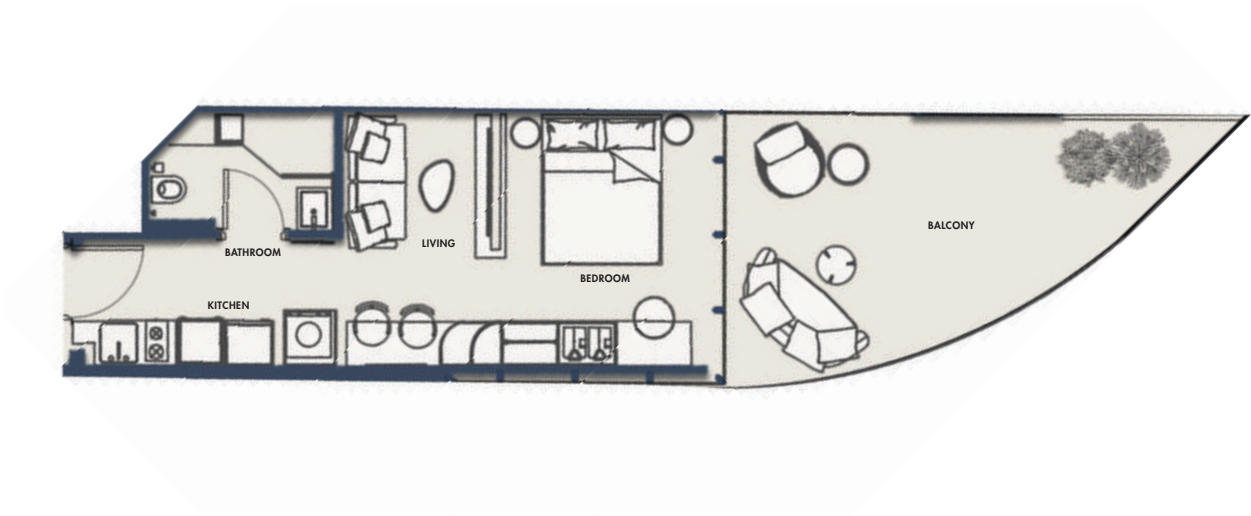

STUDIO-TYPE 2B

511.5 SQFT

Suite Area 317.64 Sqft

Balcony Area 193.86 Sqft

1 Parking

FLOORS

2nd, 3rd, 4th, 5th, 6th, 7th, 8th,
9th, 10th, 11th, 12th, 13th, 14th

SUITE NO.

E213, E313, E413, E513, E613
E713, E813, E913, E1013,
E1113, E1213, E1313, E1413