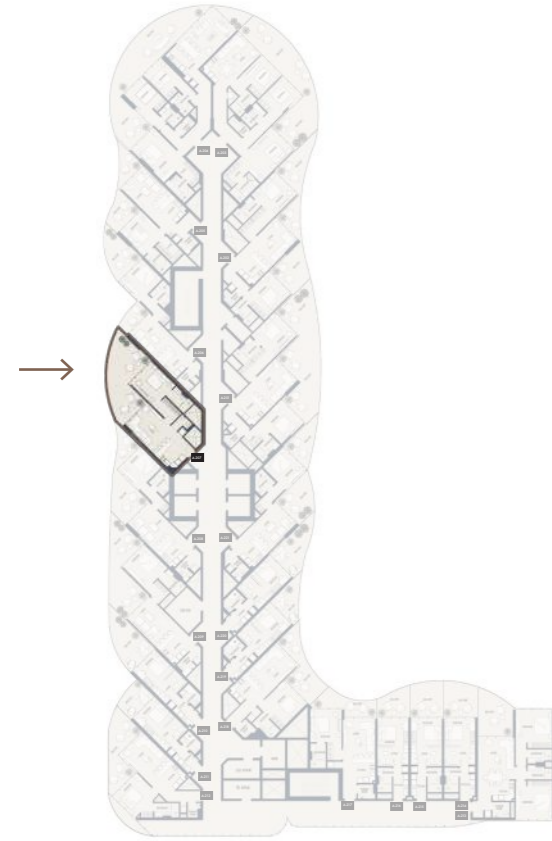

A108

1BR-TYPE 4

910.09 SQFT

Suite Area 578.78 Sqft

Balcony Area 331.31 Sqft

1 Parking

FLOORS

2nd, 3rd, 4th, 5th, 6th, 7th, 8th,
9th, 10th, 11th, 12th, 13th, 14th