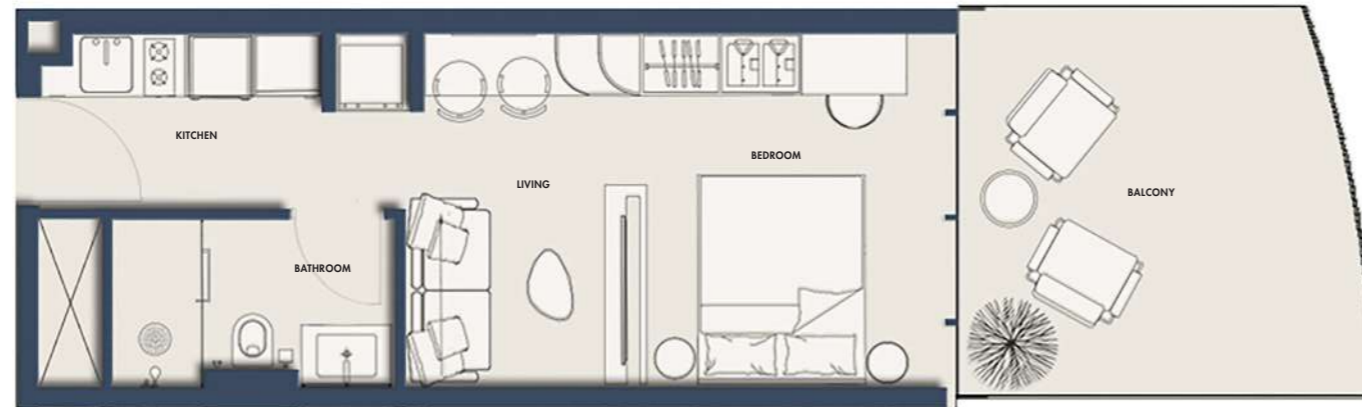

STUDIO-TYPE 1A

474.47 SQFT

Suite Area 328.62 Sqft

Balcony Area 145.85 Sqft

1 Parking

FLOORS

2nd, 3rd, 7th, 8th, 9th, 10th, 11th

SUITE NO.

C214, C314, C714, C814, C914
C1014, C1114