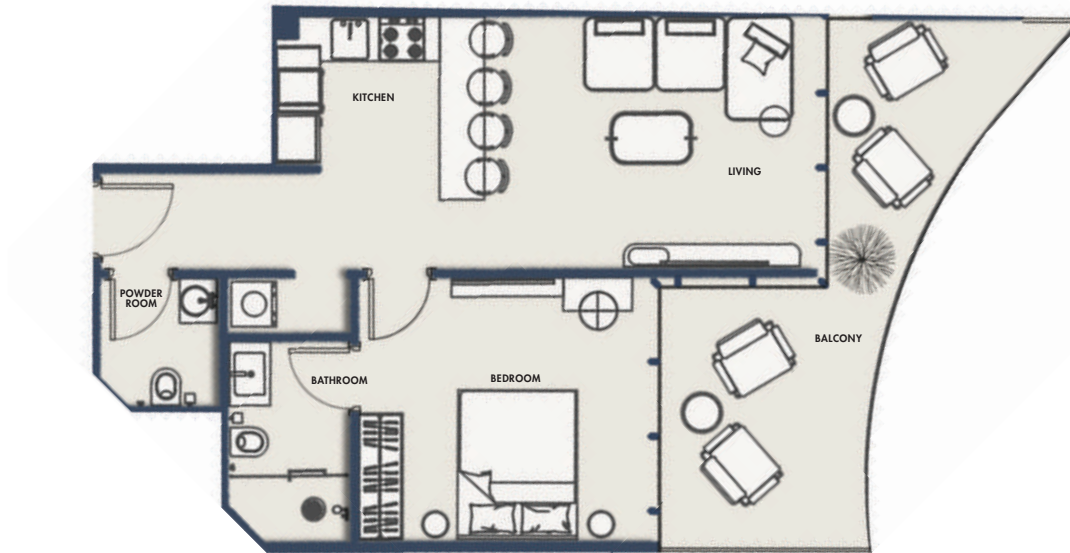

Suite Area 585.23 Sqft

Balcony Area 201.93 Sqft

1 Parking

FLOORS

2nd, 3rd, 4th, 5th, 6th, 7th, 8th,
9th, 10th, 11th, 12th, 13th, 14th

SUITE NO.

D220, D320, D417, D517, D617
D720, D820, D920, D1020,
D1120, D1217, D1317, D1417