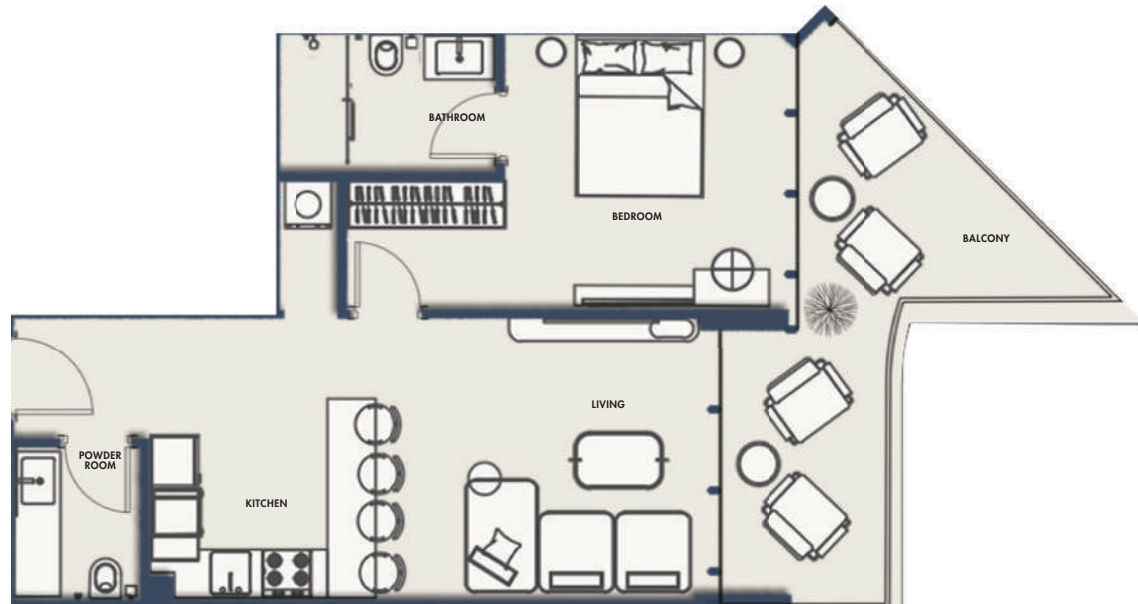

1BR-TYPE 10A

785.44 SQFT

Suite Area 614.62 Sqft

Balcony Area 170.82 Sqft

1 Parking

FLOORS

1ST

SUITE NO.

D119