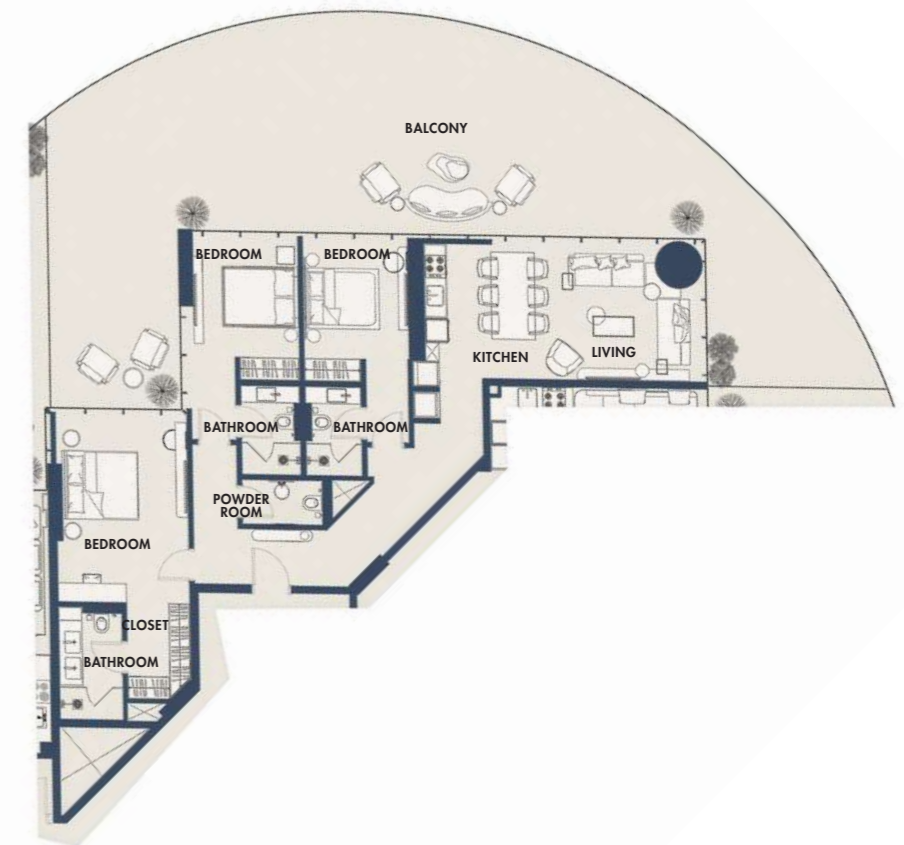

3BR-TYPE 1

1907.80 SQFT

Suite Area 1278.43 Sqft

Balcony Area 629.37 Sqft

1 Parking

FLOORS

2nd, 3rd, 4th, 5th, 6th, 7th, 8th,
9th, 10th, 11th, 12th, 13th, 14th

SUITE NO.

A204, A304, A404, A504, A604
A704, A804, A904, A1004,
A1104, A1204, A1304, A1404

3BR-TYPE 1A

2574.84 SQFT

Suite Area 1283.27 Sqft

Balcony Area 1291.56 Sqft

1 Parking

FLOORS

1ST

SUITE NO.

A104