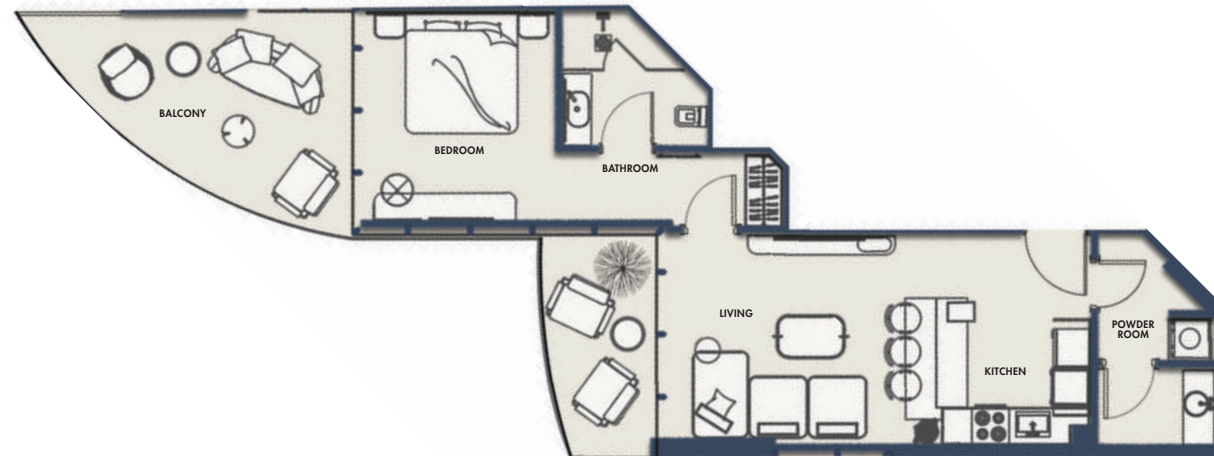

1BR-TYPE 4B

787.27 SQFT

Suite Area 565.32 Sqft

Balcony Area 221.95 Sqft

1 Parking

FLOORS

2nd, 3rd, 4th, 5th, 6th, 7th, 8th,
9th, 10th, 11th, 12th, 13th, 14th

SUITE NO.

D208, D308, D408, D508, D608
D708, D808, D908, D1008,
D1108, D1208, D1308, D1408