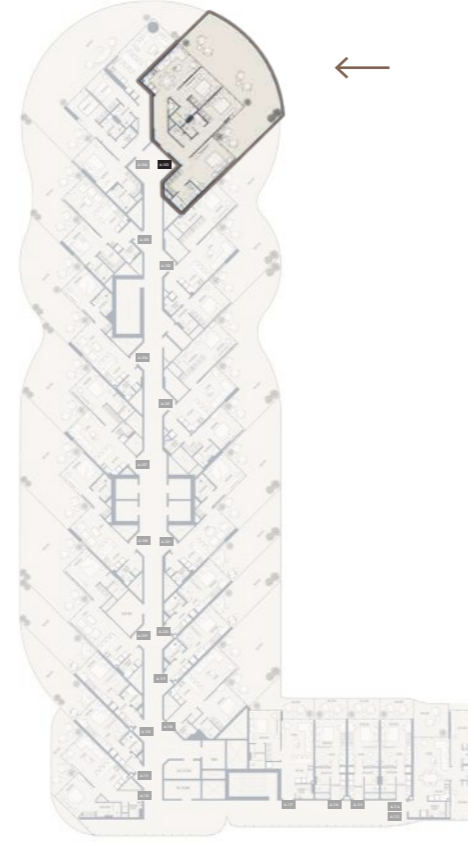

Balcony Area 880.49 Sqft

1 Parking

FLOORS

1ST

SUITE NO.

A103

2BR-TYPE 1A

1223.10 SQFT