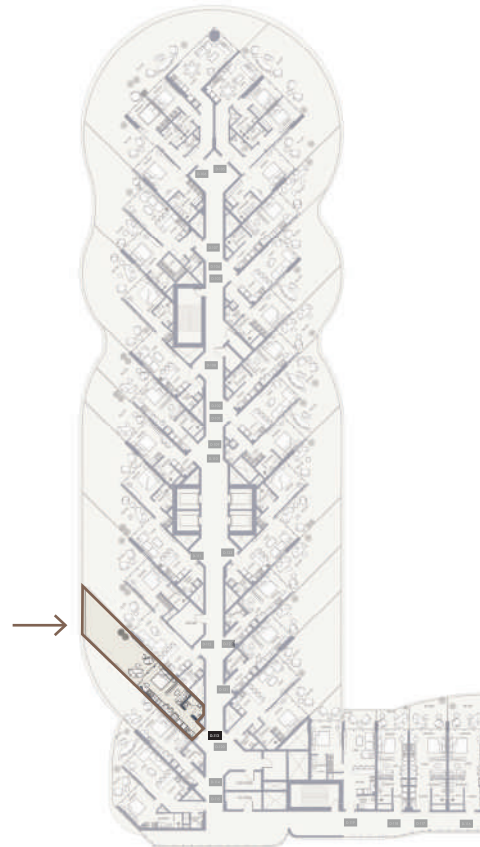

Balcony Area 402.14 Sqft

1 Parking

FLOORS

1ST

SUITE NO.

D113

STUDIO-TYPE 2B

511.50 SQFT