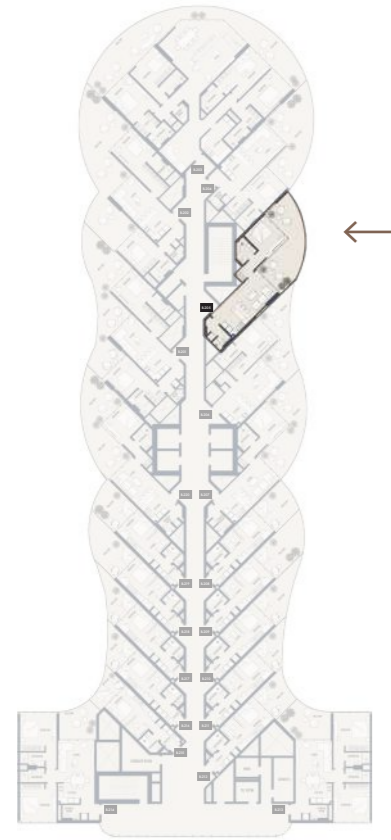

899.65 SQFT

Suite Area 567.80 Sqft
Balcony Area 331.85 Sqft
1 Parking

FLOORS

2nd, 3rd, 4th, 5th, 6th, 7th, 8th,
9th, 10th, 11th, 12th, 13th, 14th

SUITE NO.

B205, B305, B405, B505, B605
B705, B805, B905, B1005
B1105, B1205, B1305, B1405