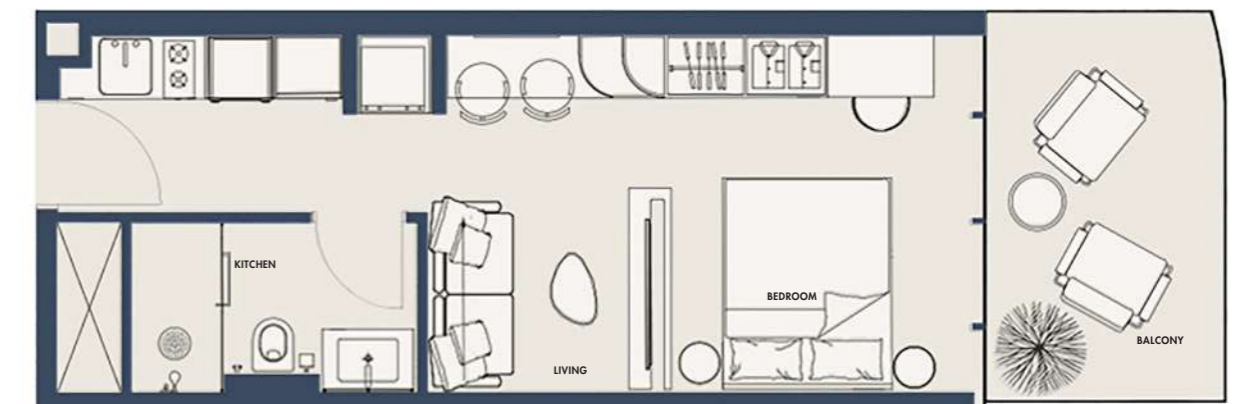

STUDIO-TYPE 1D

416.24 SQFT

Suite Area 328.62 Sqft

Balcony Area 87.62 Sqft

1 Parking

FLOORS

1ST

SUITE NO.

C114