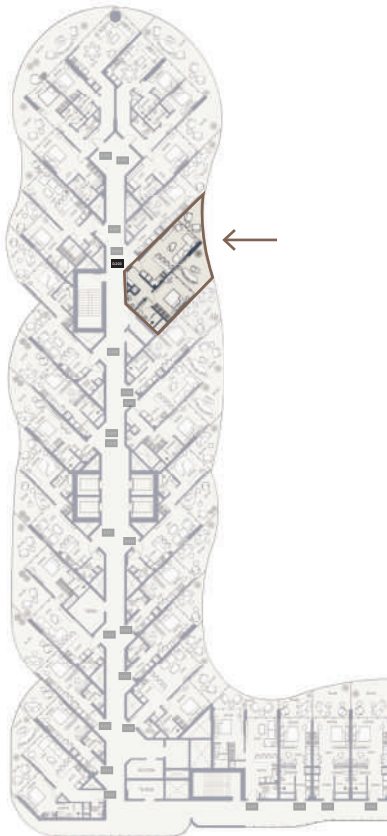

Suite Area 580.61 Sqft

Balcony Area 229.49 Sqft

1 Parking

FLOORS

2nd, 3rd, 4th, 5th, 6th, 7th, 8th,
9th, 10th, 11th, 12th, 13th, 14th

SUITE NO.

D203, D303, D403, D503, D603
D703, D803, D903, D1003,
D1103, D1203, D1303, D1403