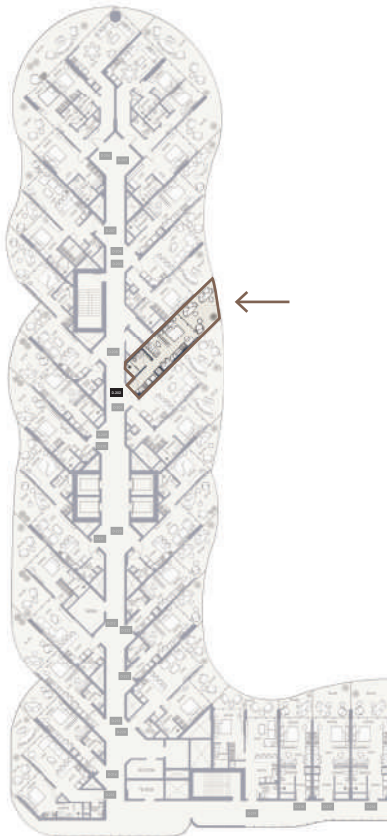

STUDIO-TYPE 6B

500.95 SQFT

Suite Area 334.87 Sqft

Balcony Area 166.09 Sqft

1 Parking

FLOORS

2nd, 3rd, 4th, 5th, 6th, 7th, 8th,
9th, 10th, 11th, 12th, 13th, 14th

SUITE NO.

D202, D302, D402, D502, D602
D702, D802, D902, D1002,
D1102, D1202, D1302, D1402