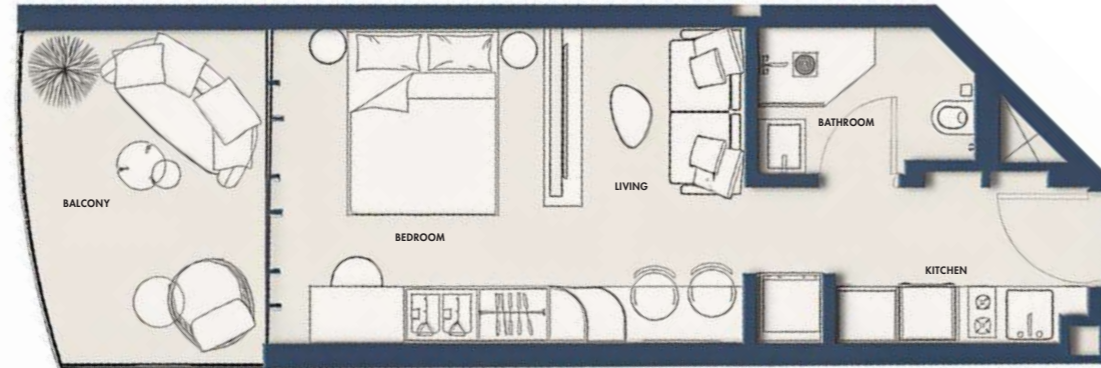

STUDIO-TYPE 2A

419.79 SQFT

Suite Area 318.29 Sqft

Balcony Area 101.50 Sqft

1 Parking

FLOORS

2nd, 3rd, 4th, 5th, 6th, 7th, 8th,
9th, 10th, 11th, 12th, 13th, 14th

SUITE NO.

A211, A311, A411, A511, A611, A711,
A811, A911, A1011, A1111, A1211,
A1311, A1411