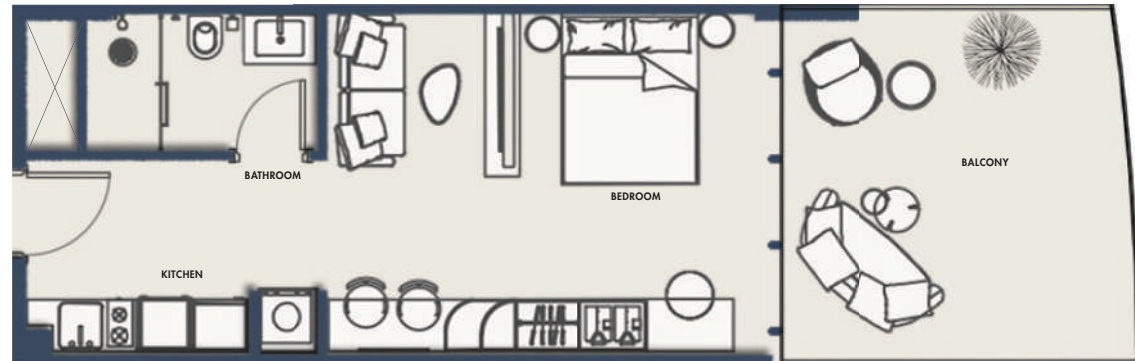

STUDIO-TYPE 11B

565.64 SQFT

Suite Area 383.41 Sqft

Balcony Area 182.23 Sqft

1 Parking

FLOORS

2nd, 3rd, 7th, 8th,
9th, 10th, 11th

SUITE NO.

D216, D316, D716, D816, D916,
D1016, D1116