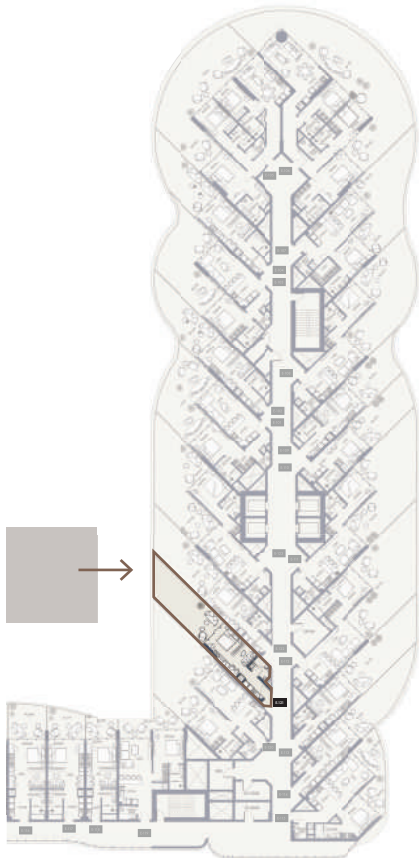

STUDIO-TYPE 8A

664.46 SQFT

Suite Area 317.54 Sqft

Balcony Area 346.92 Sqft

1 Parking

FLOORS

1ST

SUITE NO.

E121