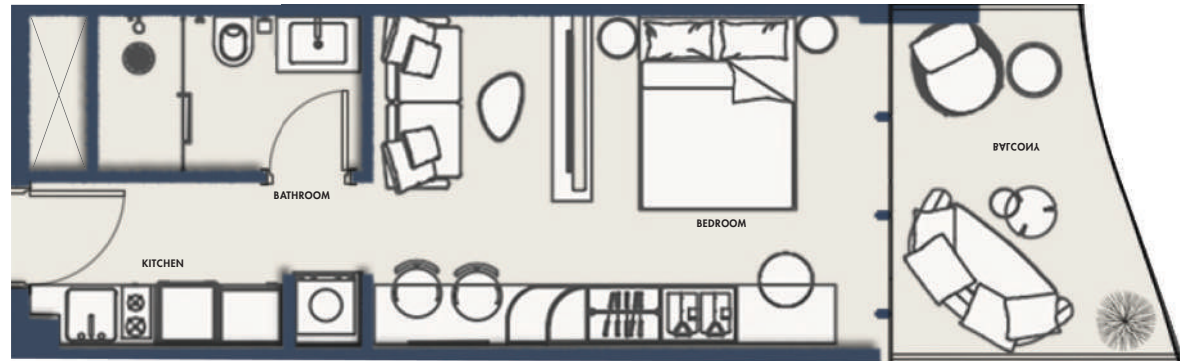

STUDIO-TYPE 9B

420.87 SQFT

Suite Area 328.73 Sqft

Balcony Area 92.14 Sqft

1 Parking

FLOORS

2nd, 3rd, 7th, 8th,
9th, 10th, 11th

SUITE NO.

D218, D318, D718, D818, D918,
D1018, D1118