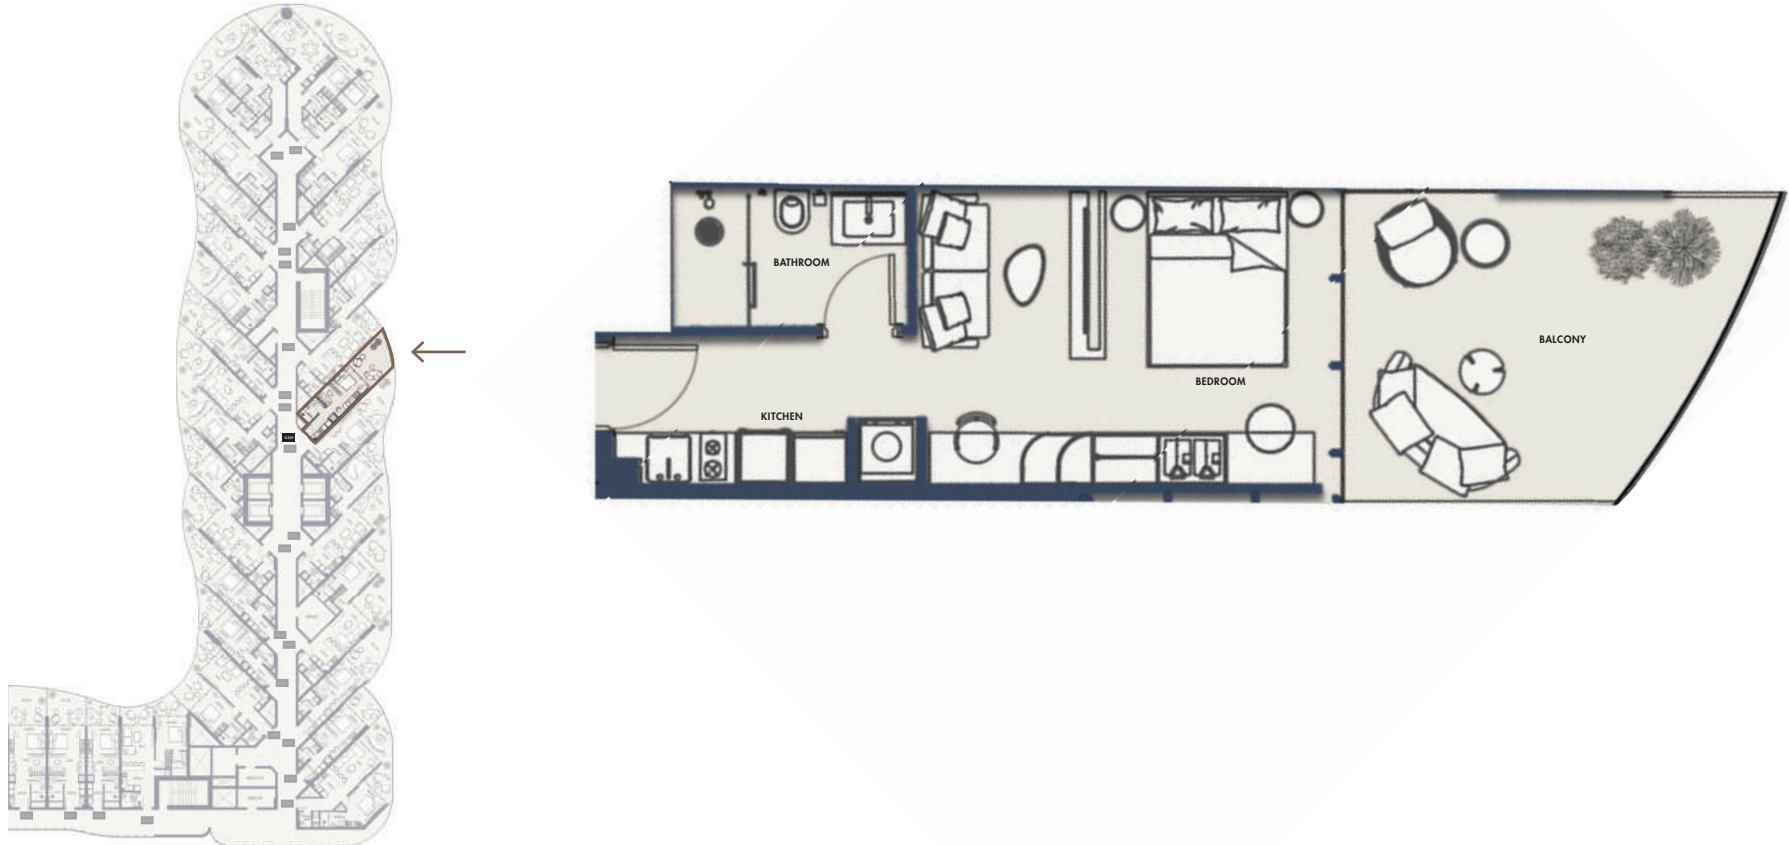

STUDIO-TYPE 4B

482.01 SQFT

Suite Area 311.83 Sqft

Balcony Area 170.18 Sqft

1 Parking

FLOORS

2nd, 3rd, 4th, 5th, 6th, 7th, 8th,
9th, 10th, 11th, 12th, 13th, 14th

SUITE NO.

E209, E309, E409, E509, E609
E709, E809, E909, E1009,
E1109, E1209, E1309, E1409