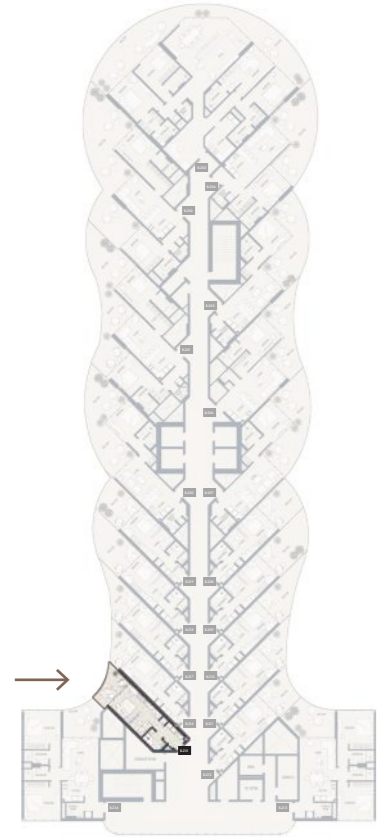

B212, B312, B412, B512, B612
B712, B812, B912, B1012, B1112
B1212, B1312, B1412

STUDIO-TYPE 4

413.87 SQFT

Suite Area 318.50 Sqft

Balcony Area 95.37 Sqft

1 Parking

FLOORS

2nd, 3rd, 4th, 5th, 6th, 7th, 8th,
9th, 10th, 11th, 12th, 13th, 14th