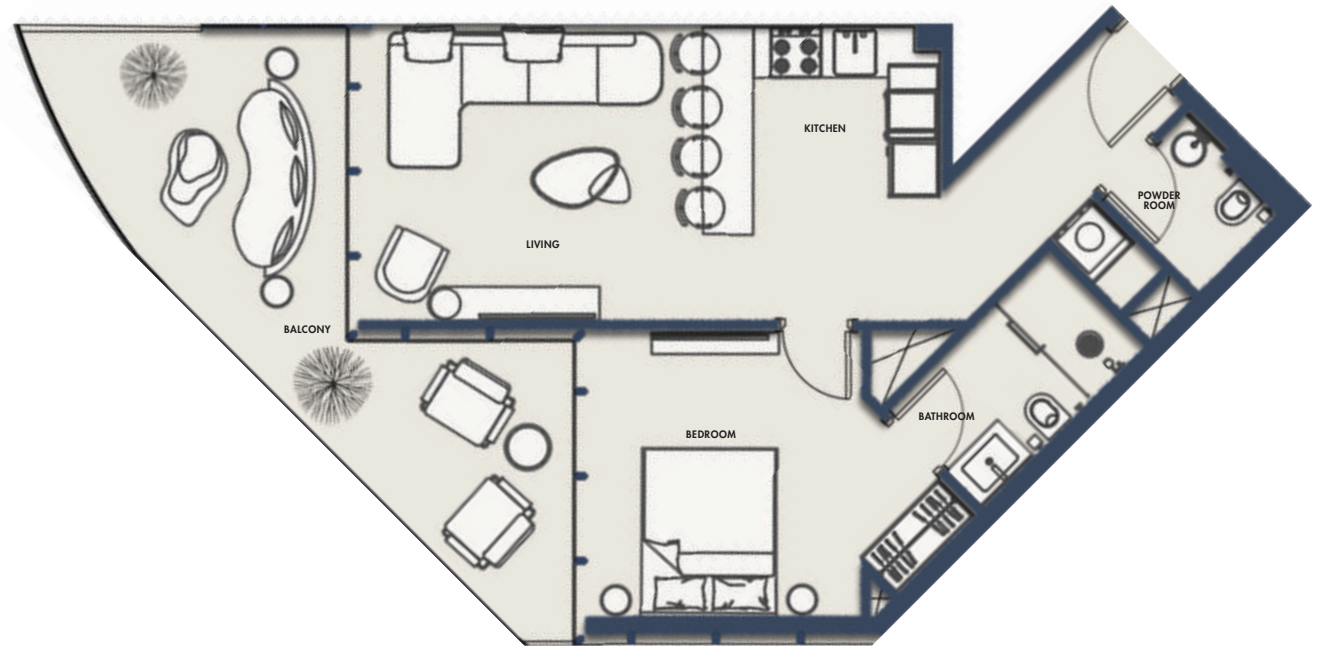

1BR-TYPE 1A

800.94 SQFT

Suite Area 576.08 Sqft

Balcony Area 224.86 Sqft

1 Parking

FLOORS

1ST

SUITE NO.

D115