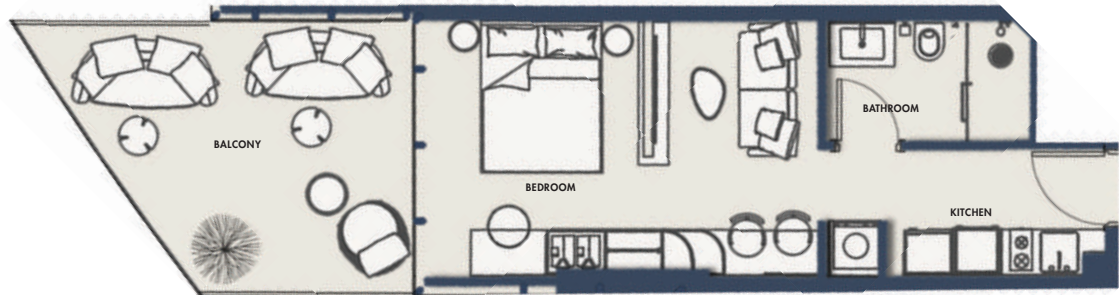

SUITE NO.

E202, E302, E402, E502, E602
E702, E802, E902, E1002,
E1102, E1202, E1302, E1402