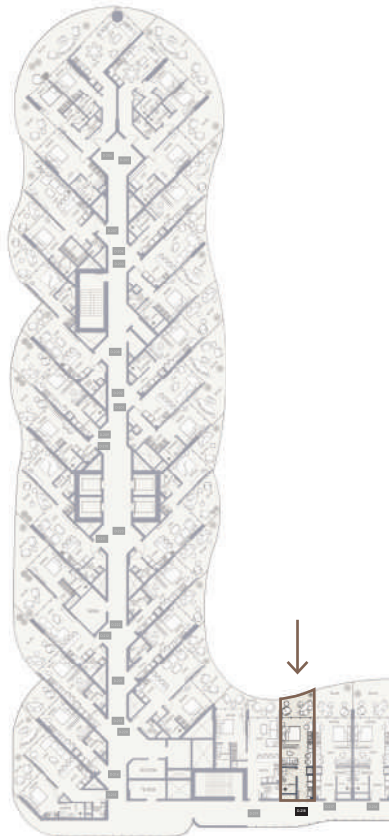

SUITE NO.

D218, D318, D718, D818, D918,
D1018, D1118

STUDIO-TYPE 10A

518.39 SQFT

Suite Area 378.89 Sqft

Balcony Area 139.50 Sqft

1 Parking

FLOORS