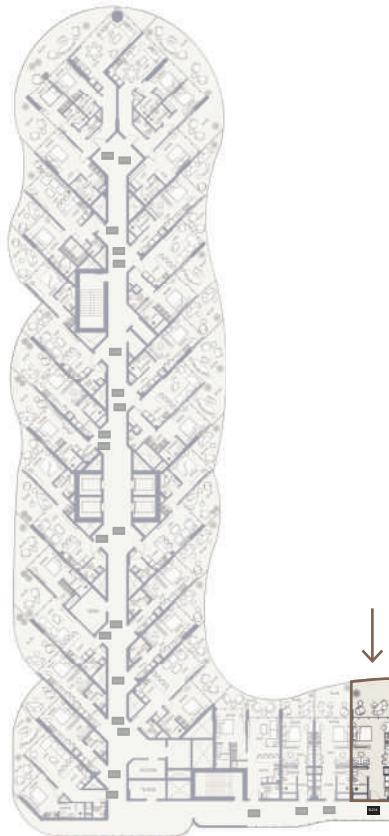

STUDIO-TYPE 11B

565.64 SQFT

Suite Area 383.41 Sqft

Balcony Area 182.23 Sqft

1 Parking

FLOORS

2nd, 3rd, 7th, 8th,
9th, 10th, 11th

SUITE NO.

D216, D316, D716, D816, D916,
D1016, D1116