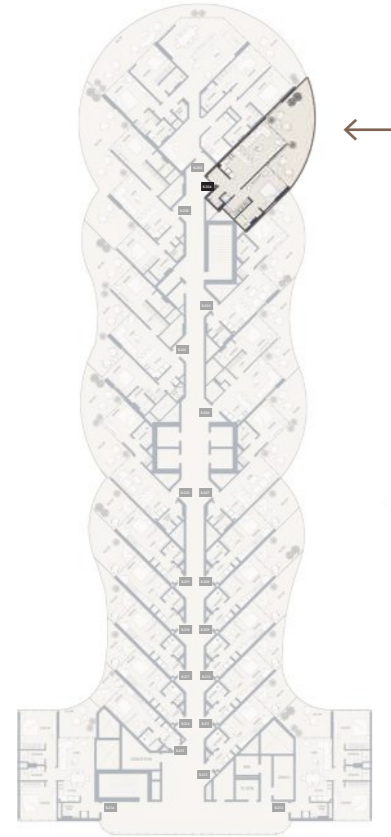

1BR-TYPE 13A

1314.70 SQFT

Suite Area 628.29 Sqft
Balcony Area 686.41 Sqft
1 Parking

FLOORS

1ST

SUITE NO.

B104

STUDIO-TYPE 11