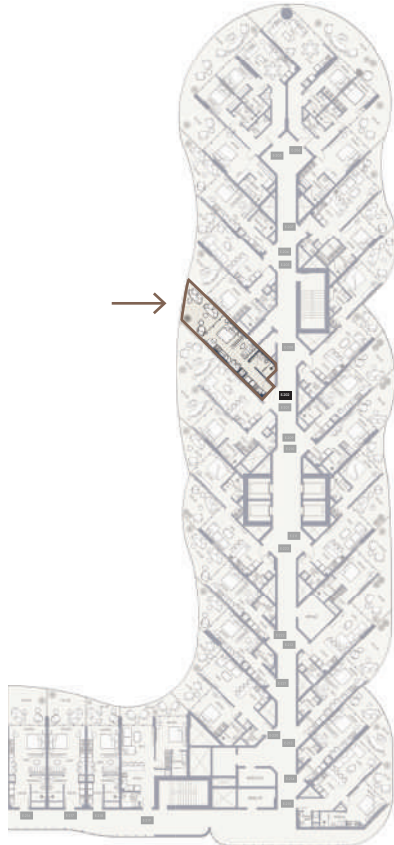

E102

STUDIO-TYPE 6B

500.95 SQFT

Suite Area 334.87 Sqft

Balcony Area 166.09 Sqft

1 Parking

FLOORS

2nd, 3rd, 4th, 5th, 6th, 7th, 8th,
9th, 10th, 11th, 12th, 13th, 14th