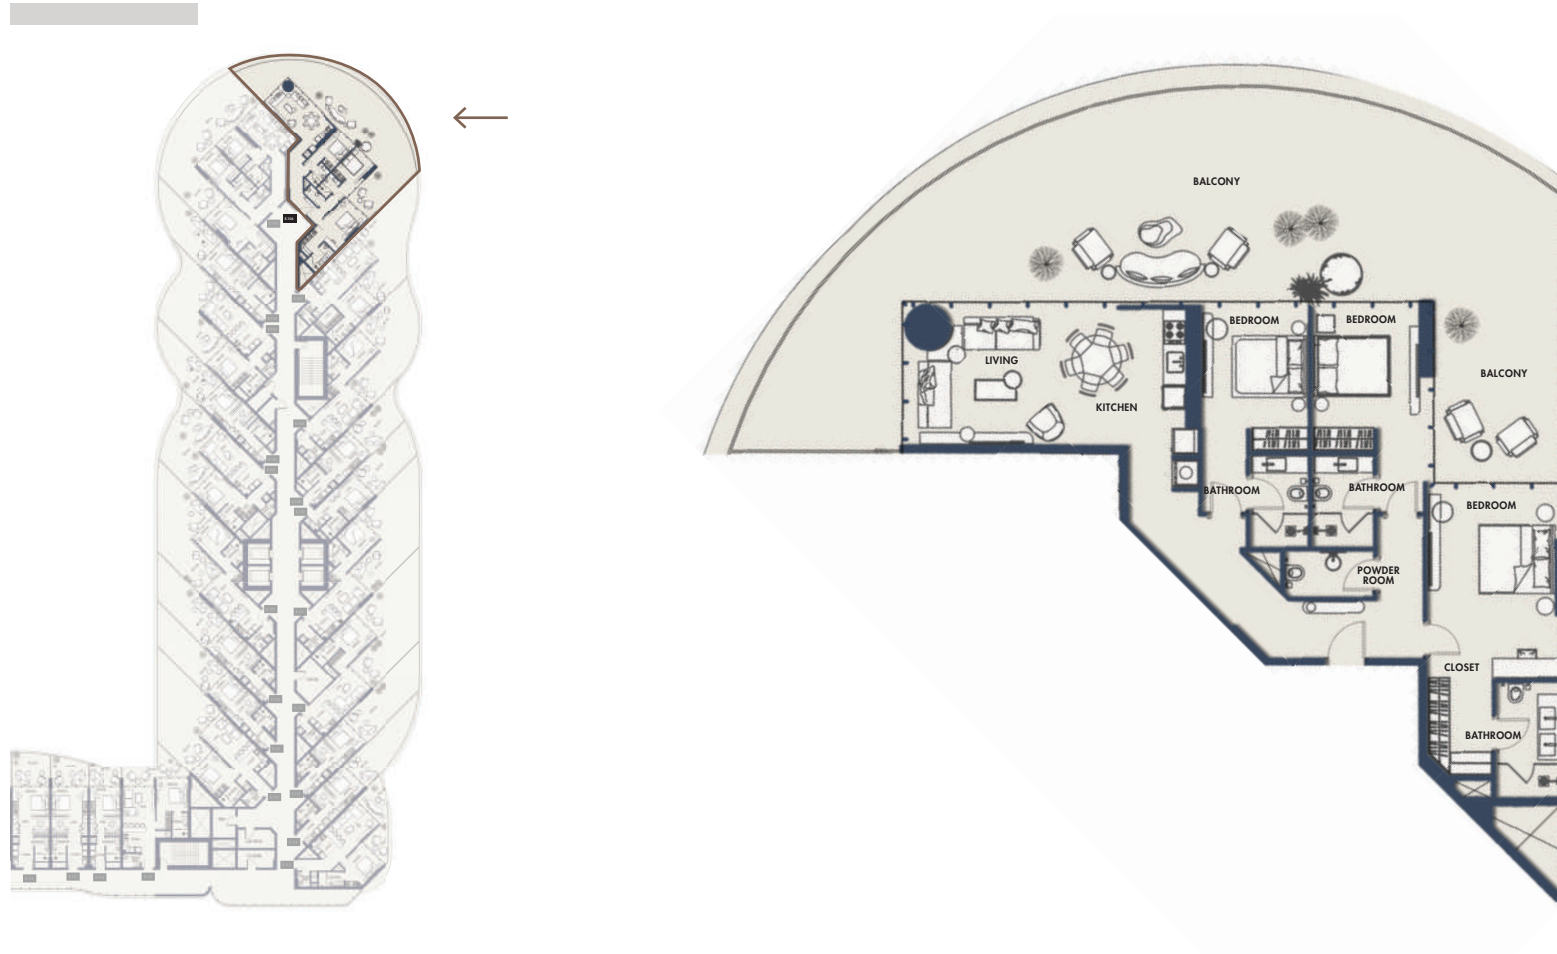

2527.15

Suite Area 1279.29 Sqft

Balcony Area 1247.86 Sqft

1 Parking

FLOORS

1ST

SUITE NO.

E106