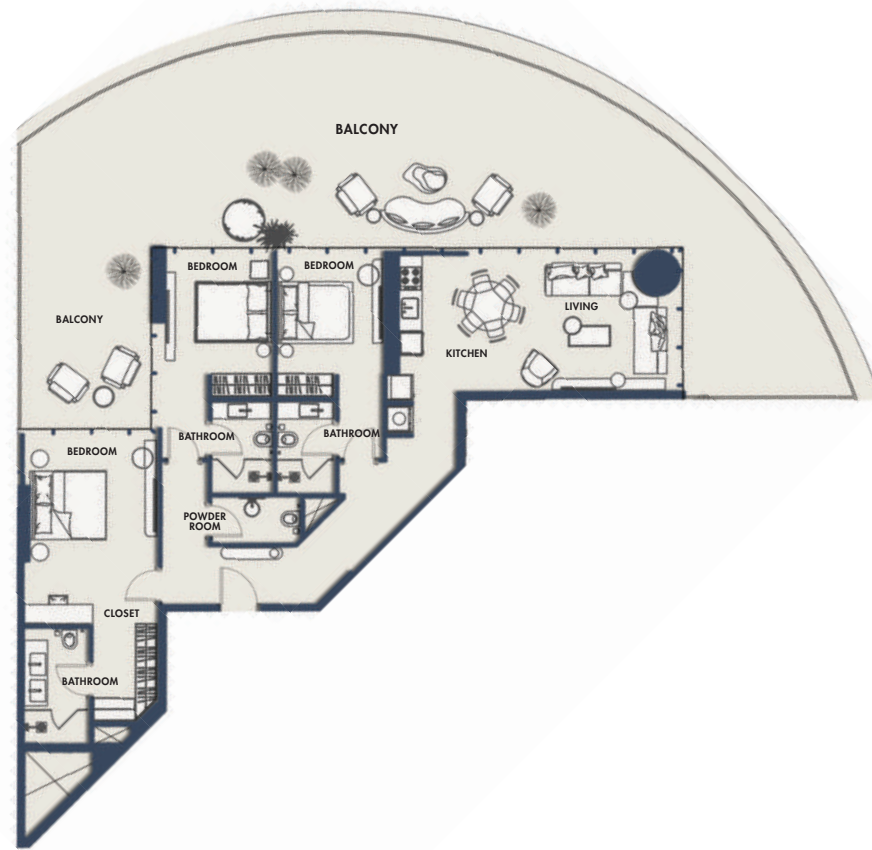

3BR-TYPE 1A

2527.15

Suite Area 1279.29 Sqft

Balcony Area 1247.86 Sqft

1 Parking

FLOORS

1ST

SUITE NO.

D106