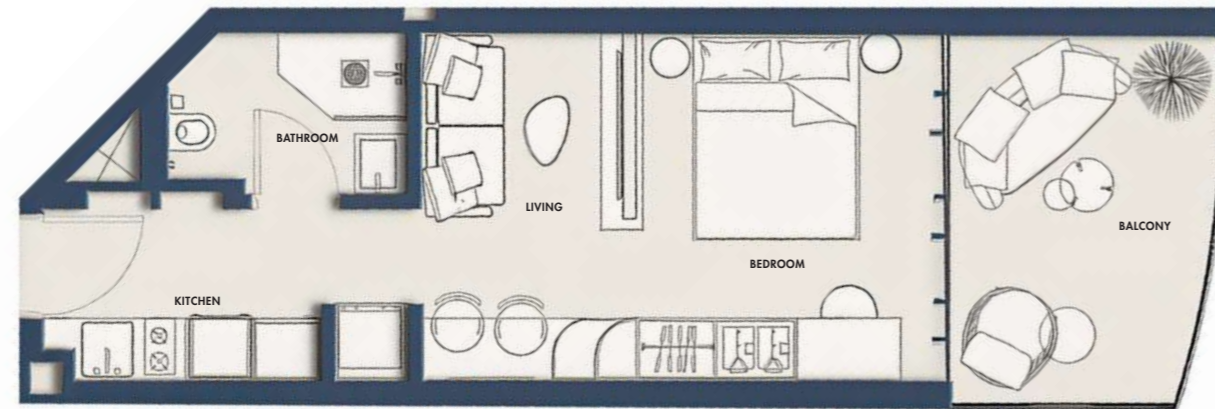

STUDIO-TYPE 2A

419.79 SQFT

Suite Area 318.29 Sqft

Balcony Area 101.50 Sqft

1 Parking

FLOORS

2nd, 3rd, 4th, 5th, 6th, 7th, 8th,
9th, 10th, 11th, 12th, 13th, 14th

SUITE NO.

C211, C311, C411, C511, C611, C711,
C811, C911, C1011, C1111, C1211
C1311, C1411