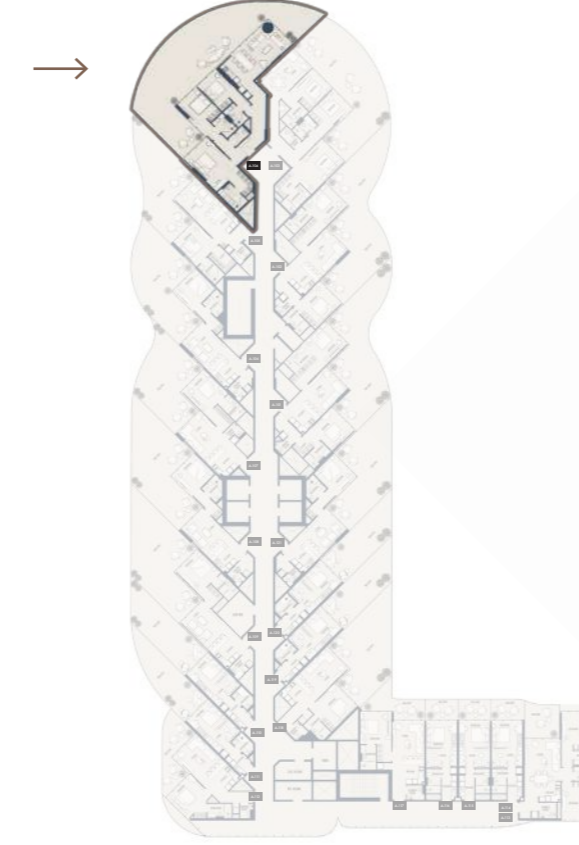

3BR-TYPE 1

1907.80 SQFT

Suite Area 1278.43 Sqft

Balcony Area 629.37 Sqft

1 Parking

FLOORS

2nd, 3rd, 4th, 5th, 6th, 7th, 8th,
9th, 10th, 11th, 12th, 13th, 14th

SUITE NO.

A204, A304, A404, A504, A604
A704, A804, A904, A1004,
A1104, A1204, A1304, A1404

3BR-TYPE 1A

2574.84 SQFT

Suite Area 1283.27 Sqft

Balcony Area 1291.56 Sqft

1 Parking

FLOORS

1ST

SUITE NO.

A104