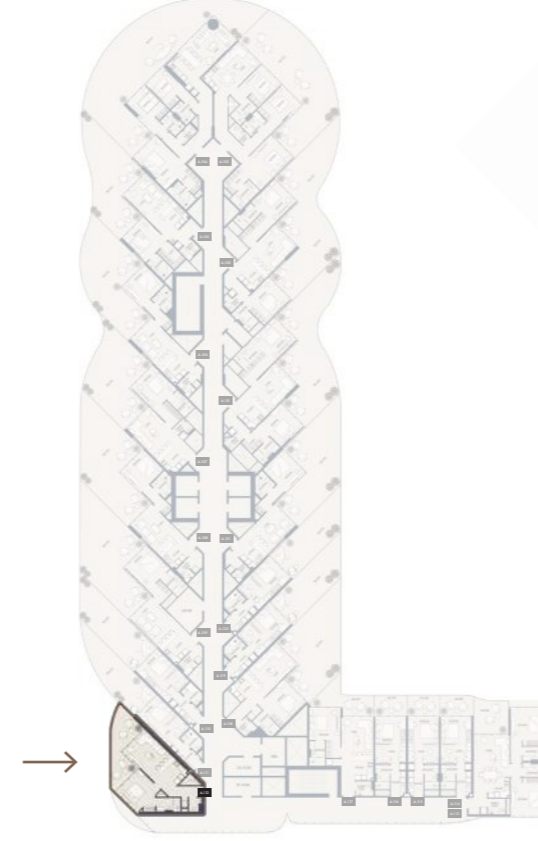

SUITE NO.

A212, A312, A412, A512, A612, A712
A812, A912, A1012, A1112, A1212
A1312, A1412

1BR-TYPE 1A

811.06 SQFT

Suite Area 597.18 Sqft

Balcony Area 213.88 Sqft

1 Parking

FLOORS