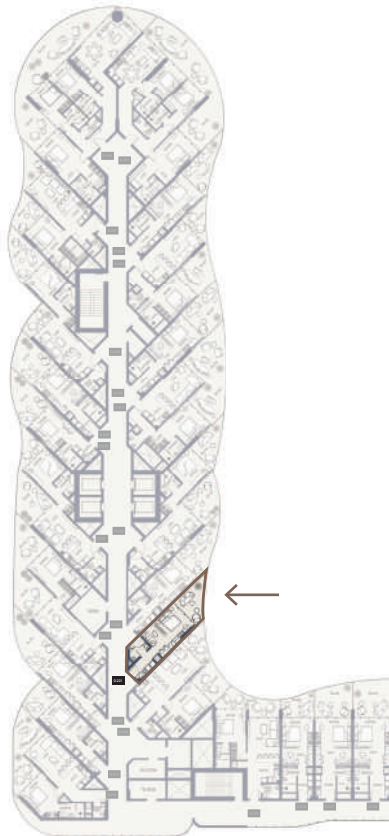

STUDIO-TYPE 9A

414.73 SQFT

Suite Area 328.62 Sqft

Balcony Area 86.11 Sqft

1 Parking

FLOORS

1ST

SUITE NO.