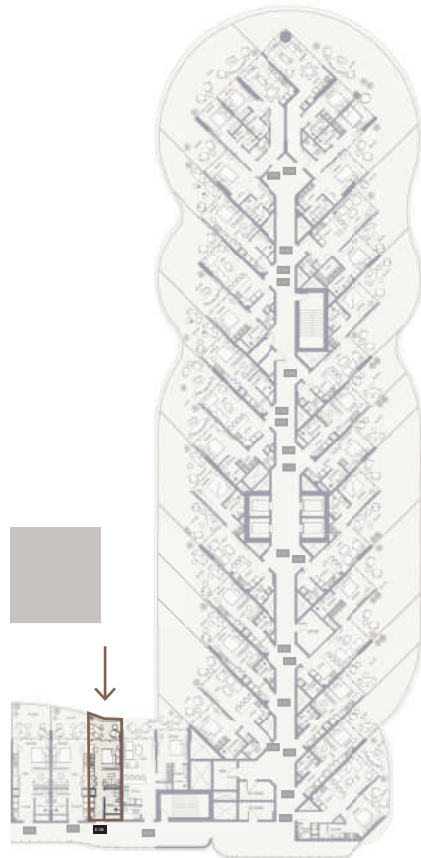

STUDIO-TYPE 9A

414.73 SQFT

Suite Area 328.62 Sqft

Balcony Area 86.11 Sqft

1 Parking

FLOORS

1ST

SUITE NO.

E118