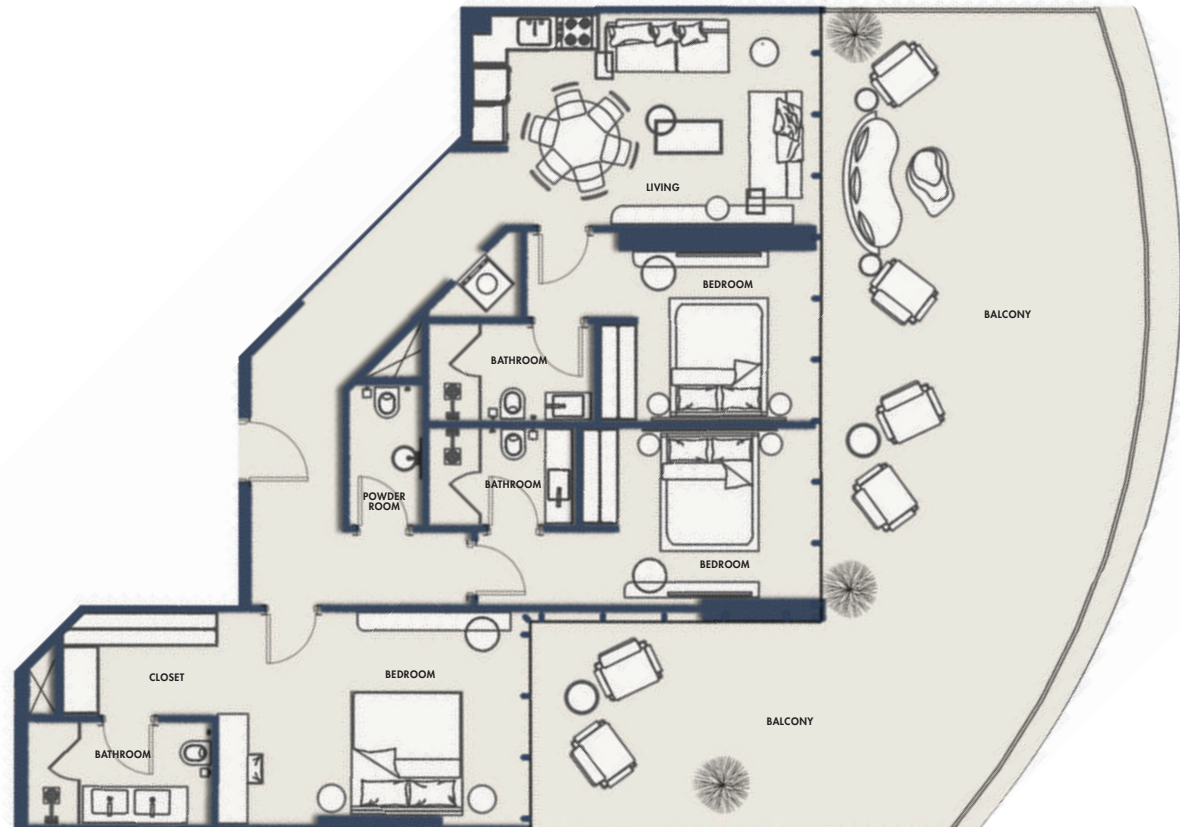

3BR-TYPE 2A

2013.82 SQFT

Suite Area 1160.24 Sqft

Balcony Area 853.58 Sqft

1 Parking

FLOORS

1ST

SUITE NO.

D105