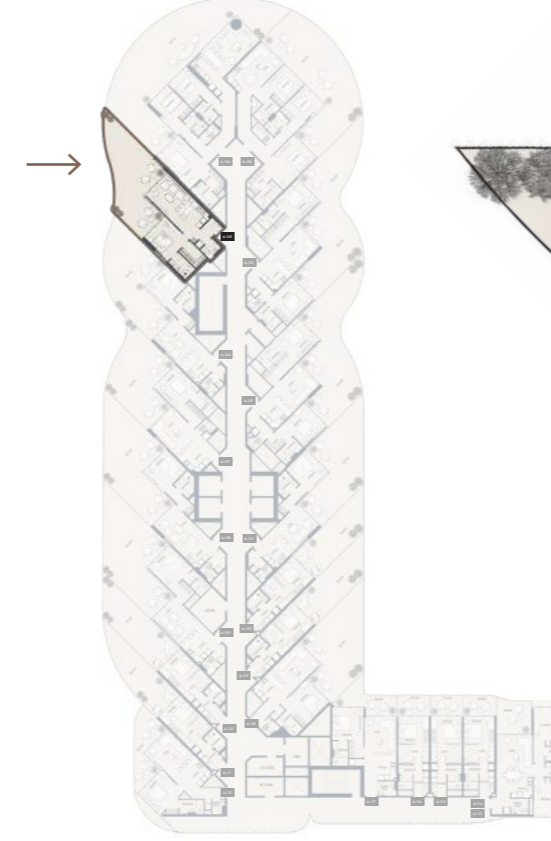

1BR-TYPE 6A

1184.14 SQFT

Suite Area 628.61 Sqft

Balcony Area 555.53 Sqft

1 Parking