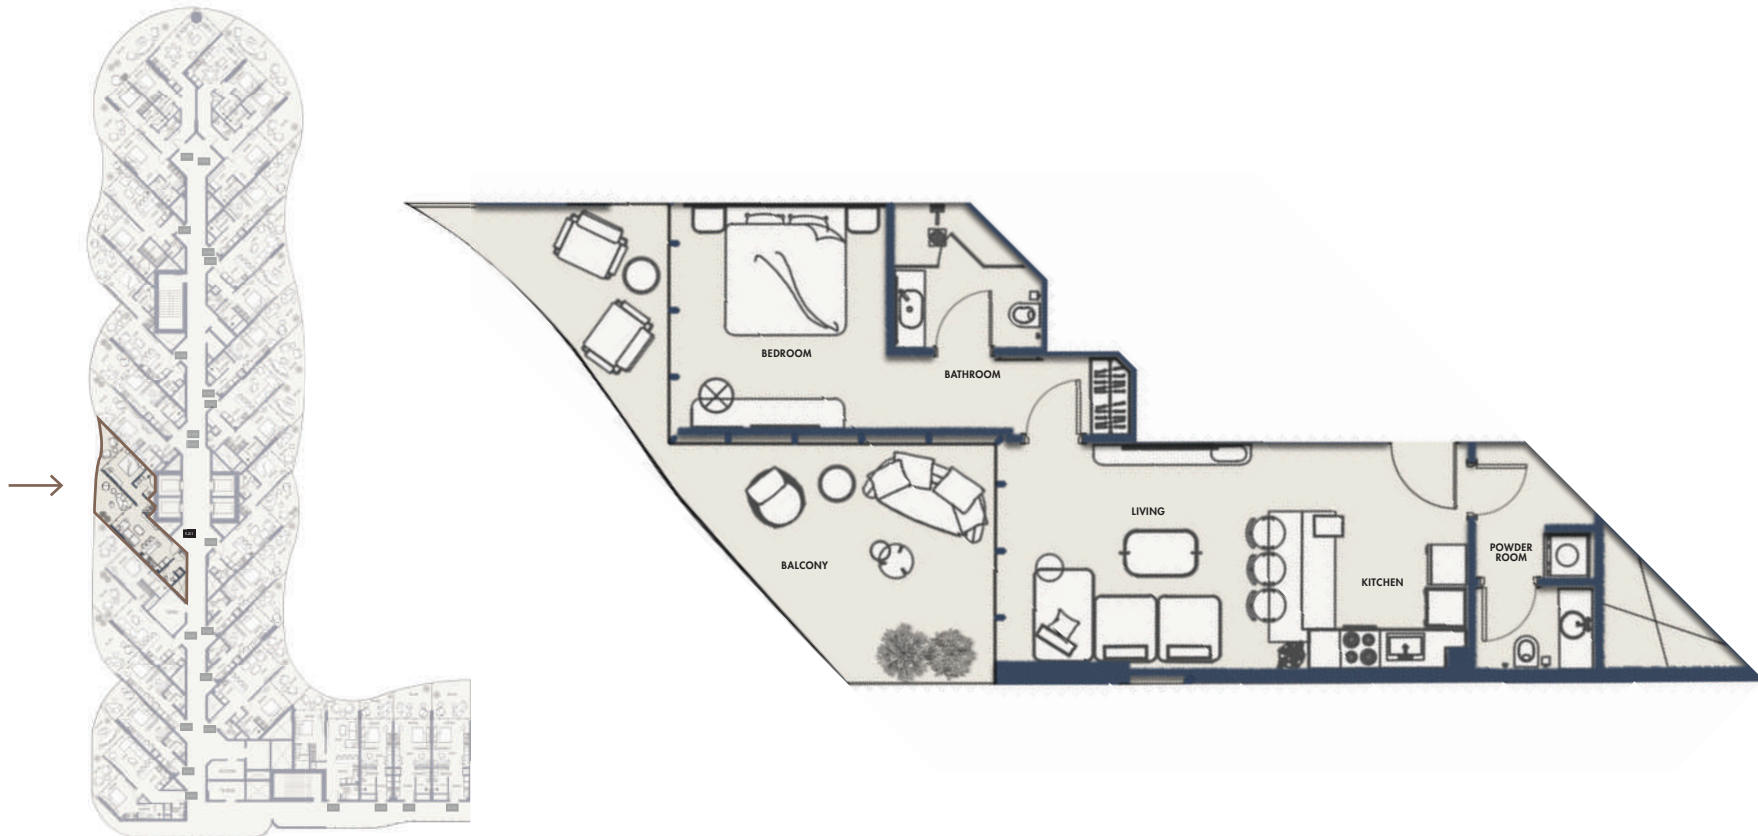

Suite Area 568.77 Sqft

Balcony Area 239.5 Sqft

1 Parking

FLOORS

2nd, 3rd, 4th, 5th, 6th, 7th, 8th,
9th, 10th, 11th, 12th, 13th, 14th

SUITE NO.

D211, D311, D411, D511, D611
D711, D811, D911, D1011,
D1111, D1211, D1311, D1411