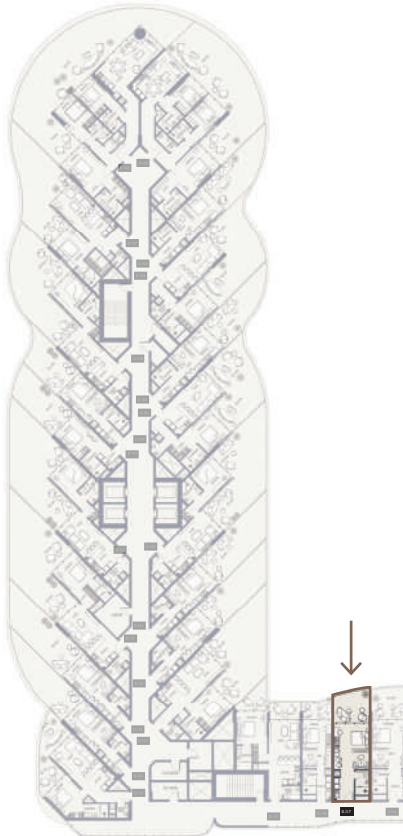

STUDIO-TYPE 10A

518.39 SQFT

Suite Area 378.89 Sqft

Balcony Area 139.50 Sqft

1 Parking

FLOORS

1ST

SUITE NO.

D117