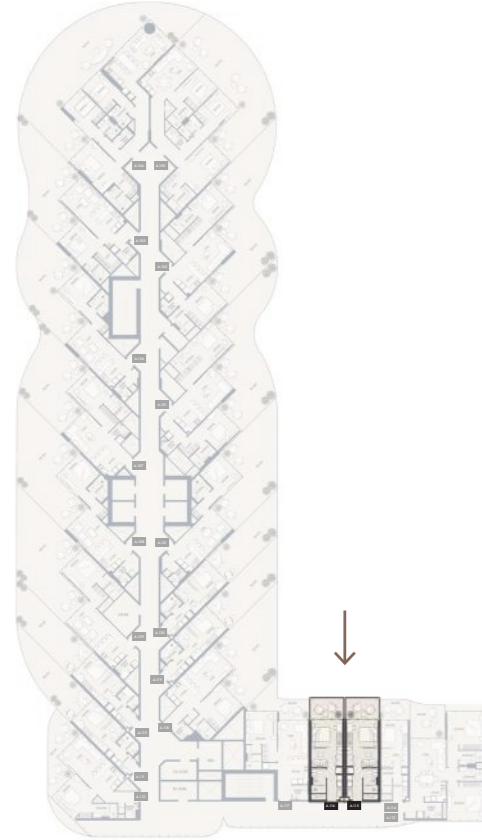

STUDIO-TYPE 1E

416.24 SQFT

Suite Area 328.73 Sqft

Balcony Area 87.51 Sqft

1 Parking

FLOORS

1ST

SUITE NO.

A116, A115