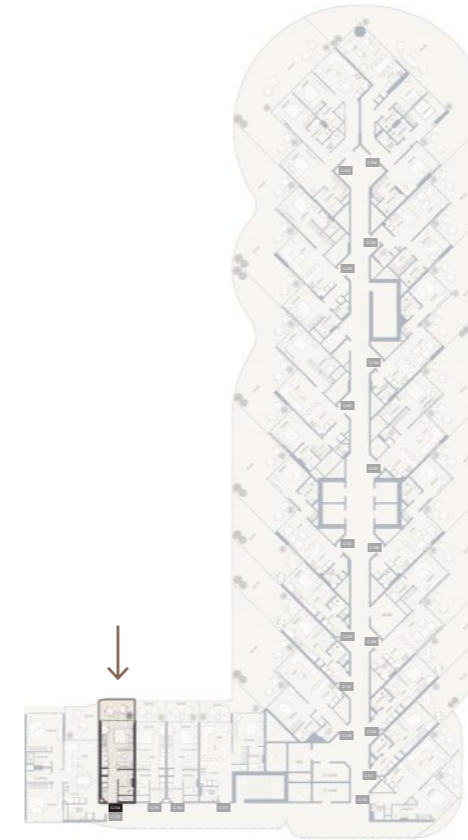

STUDIO-TYPE 1D

416.24 SQFT

Suite Area 328.62 Sqft

Balcony Area 87.62 Sqft

1 Parking

FLOORS

1ST

SUITE NO.

C114