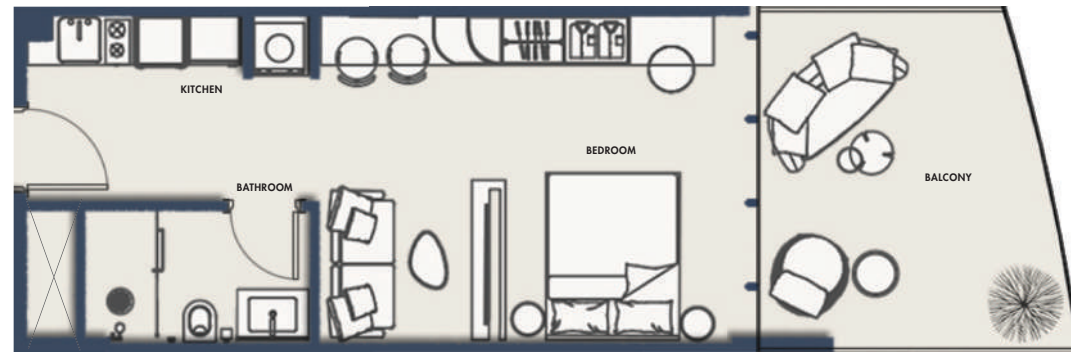

STUDIO-TYPE 10A

518.39 SQFT

Suite Area 378.89 Sqft

Balcony Area 139.50 Sqft

1 Parking

FLOORS

1ST

SUITE NO.

D117