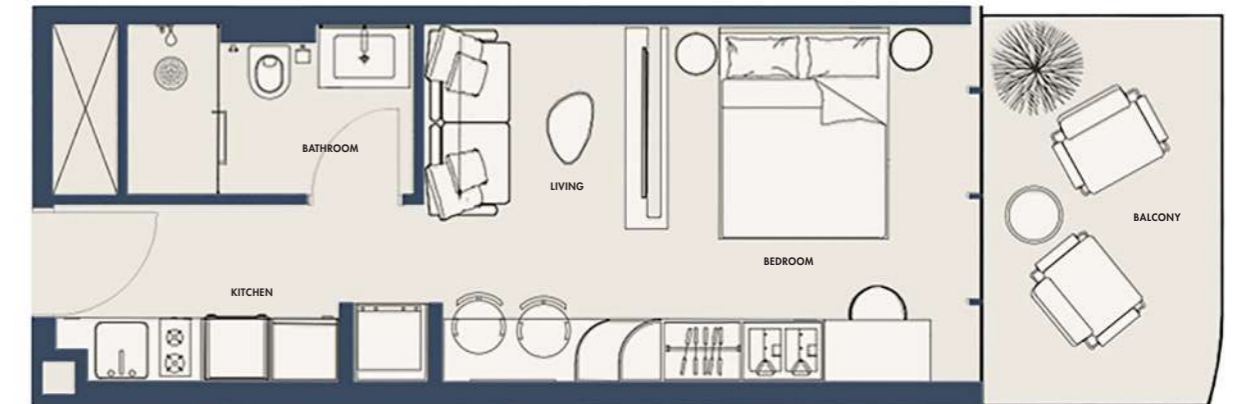

Suite Area 328.62 Sqft

Balcony Area 87.62 Sqft

1 Parking

FLOORS

1ST

SUITE NO.

A114

STUDIO-TYPE 1E