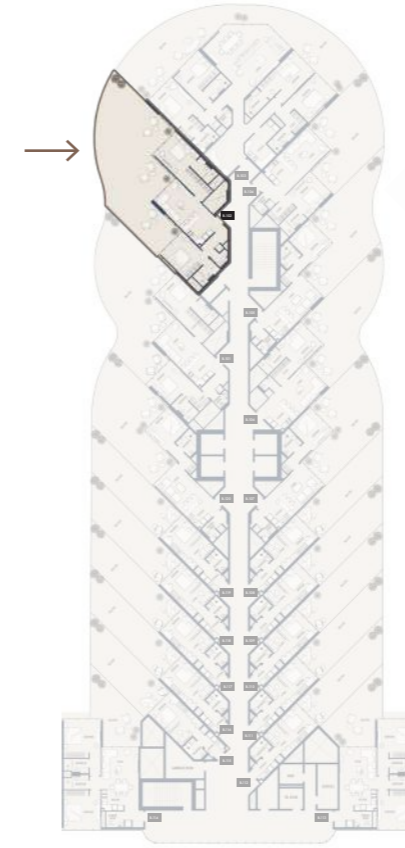

2BR-TYPE 1D

2042.34 SQFT

Suite Area 863.16 Sqft

Balcony Area 1179.19 Sqft

1 Parking