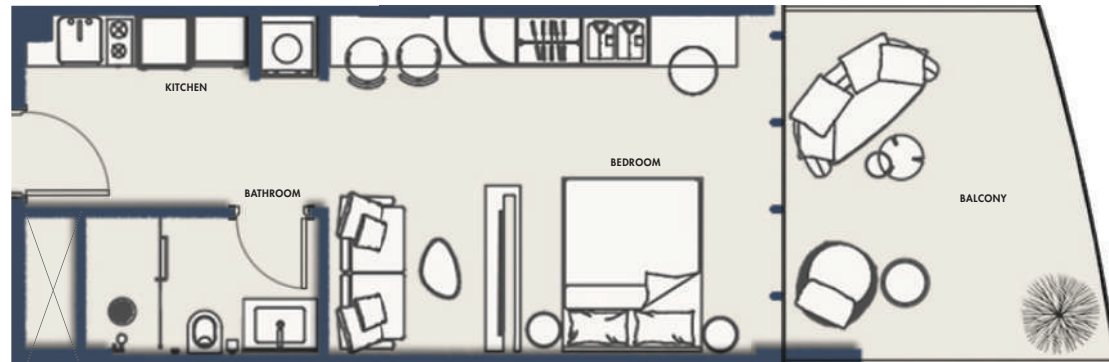

STUDIO-TYPE 10B

532.06 SQFT

Suite Area 378.89 Sqft

Balcony Area 153.17 Sqft

1 Parking

FLOORS

2nd, 3rd, 7th, 8th,
9th, 10th, 11th

SUITE NO.

D217, D317, D717, D817, D917,
D1017, D1117