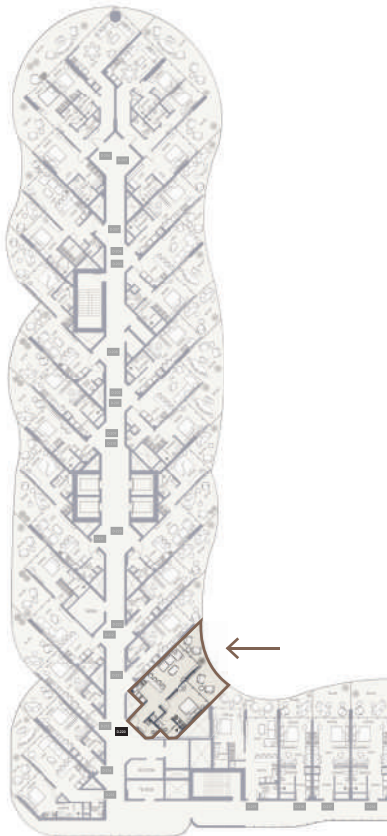

Suite Area 585.23 Sqft

Balcony Area 201.93 Sqft

1 Parking

FLOORS

2nd, 3rd, 4th, 5th, 6th, 7th, 8th,
9th, 10th, 11th, 12th, 13th, 14th

SUITE NO.

D220, D320, D417, D517, D617
D720, D820, D920, D1020,
D1120, D1217, D1317, D1417