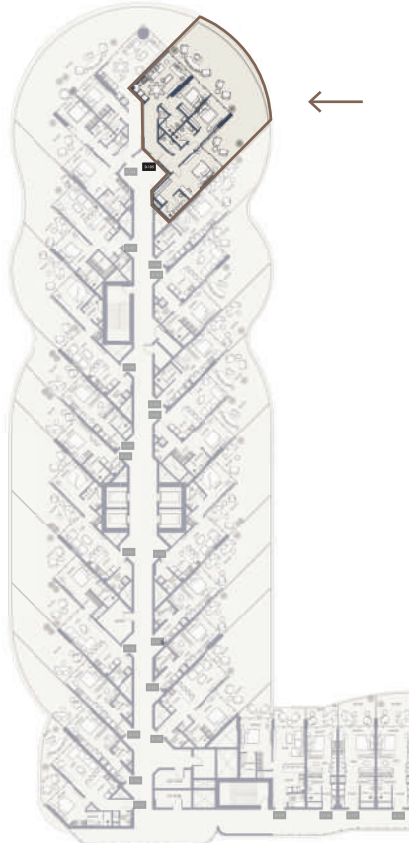

Balcony Area 853.58 Sqft

1 Parking

FLOORS

1ST

SUITE NO.

D105

3BR-TYPE 2B

1651.83 SQFT