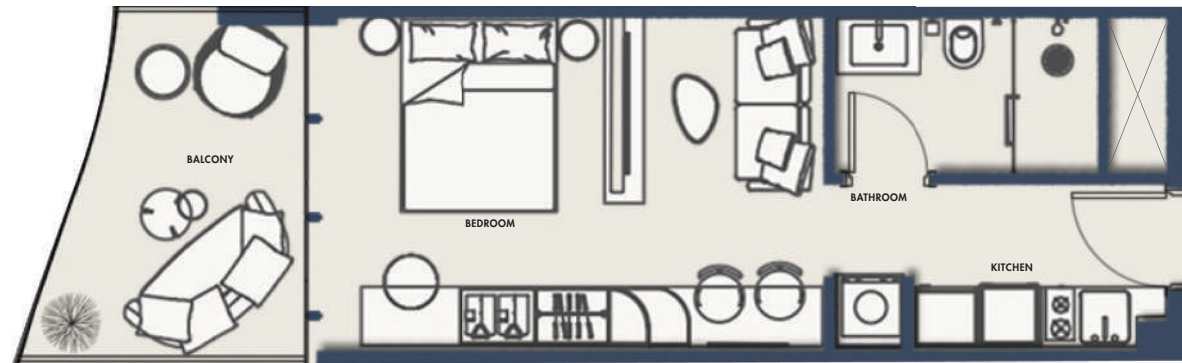

SUITE NO.

E218, E318, E718, E818, E918,
E1018, E1118