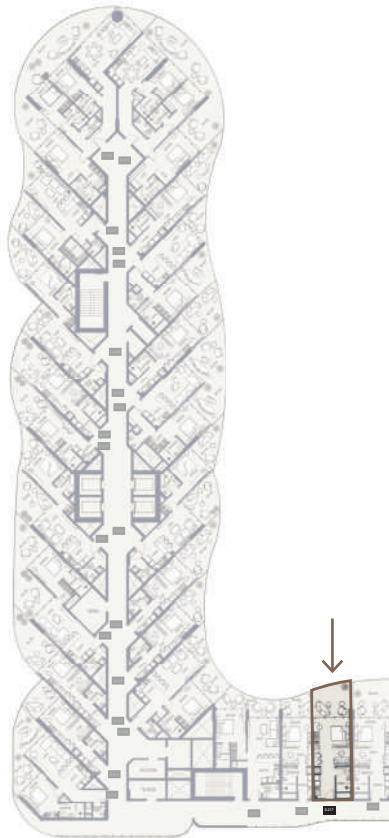

STUDIO-TYPE 10B

532.06 SQFT

Suite Area 378.89 Sqft

Balcony Area 153.17 Sqft

1 Parking

FLOORS

2nd, 3rd, 7th, 8th,
9th, 10th, 11th

SUITE NO.

D217, D317, D717, D817, D917,
D1017, D1117