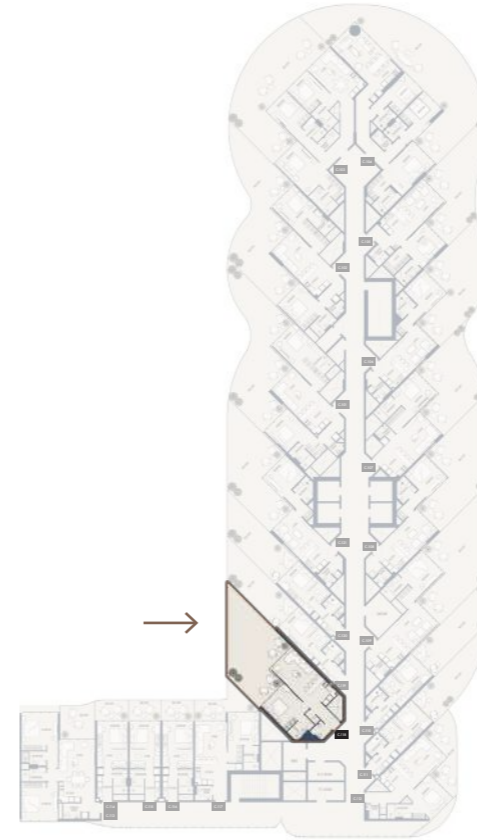

1BR-TYPE 8A

1176.17 SQFT

Suite Area 569.52 Sqft
Balcony Area 606.65 Sqft
1 Parking

FLOORS

1ST

SUITE NO.

C118