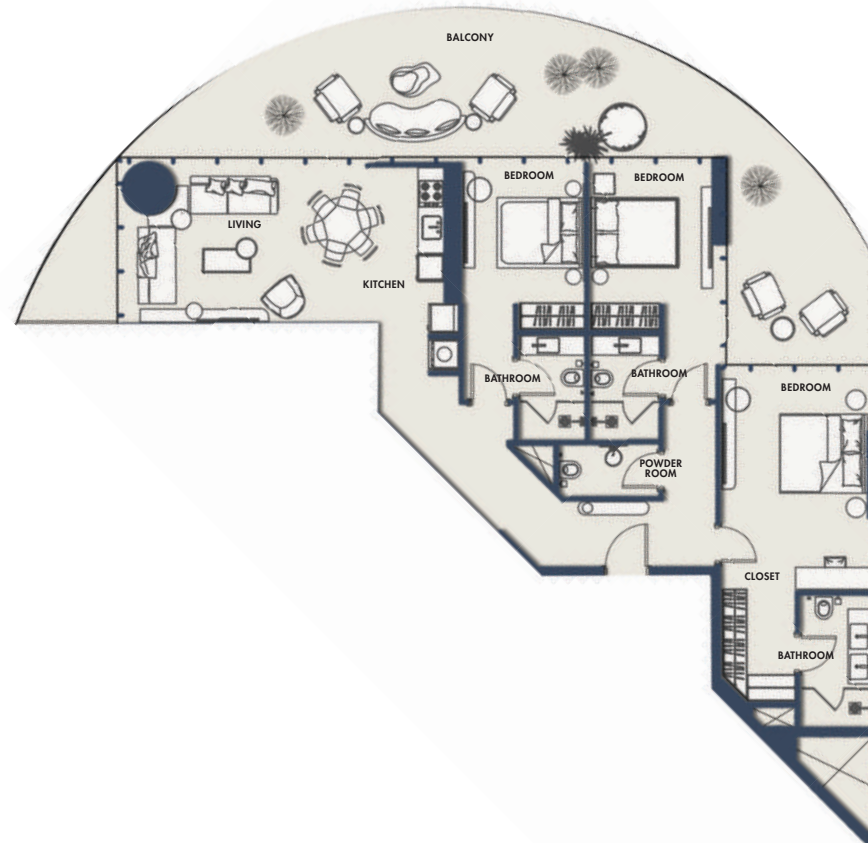

3BR-TYPE 1B

1901.88 SQFT

Suite Area 1276.82 Sqft

Balcony Area 625.06 Sqft

1 Parking

FLOORS

2nd, 3rd, 4th, 5th, 6th, 7th, 8th,
9th, 10th, 11th, 12th, 13th, 14th

SUITE NO.

E206, E306, E406, E506, E606
E706, E806, E906, E1006,
E1106, E1206, E1306, E1406