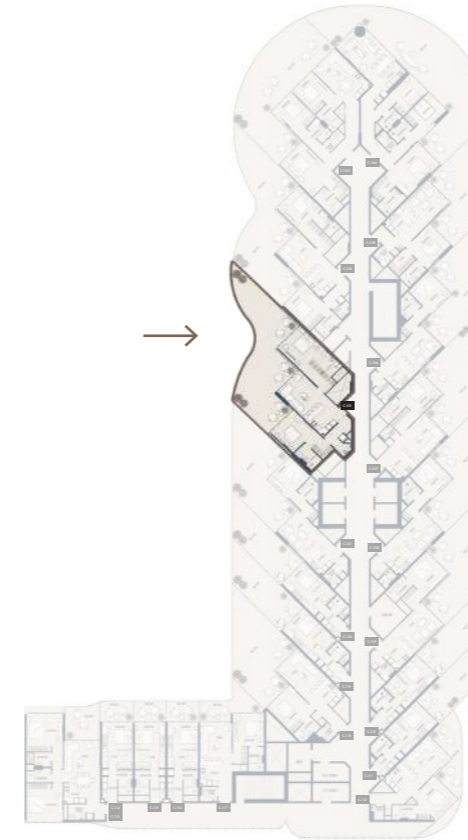

SUITE NO.

C201, C301, C401, C501, C601,
C701, C801, C901, C1001,
C1101, C1201, C1301, C1401

2BR-TYPE 2D

1663.89 SQFT

Suite Area 893.19 Sqft

Balcony Area 770.70 Sqft

1 Parking

FLOORS