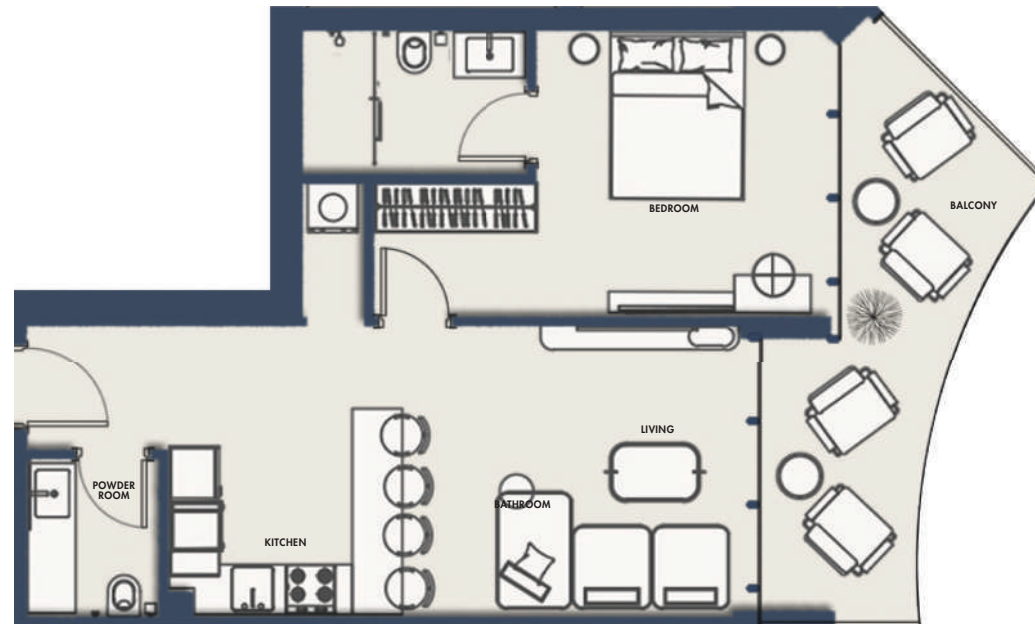

1BR-TYPE 10B

763.38 SQFT

Suite Area 615.27 Sqft

Balcony Area 148.11 Sqft

1 Parking

FLOORS

2nd, 3rd, 4th, 5th, 6th, 7th, 8th,
9th, 10th, 11th, 12th, 13th, 14th

SUITE NO.

D219, D319, D416, D516, D616
D719, D819, D919, D1019,
D1119, D1216, D1316, D1416