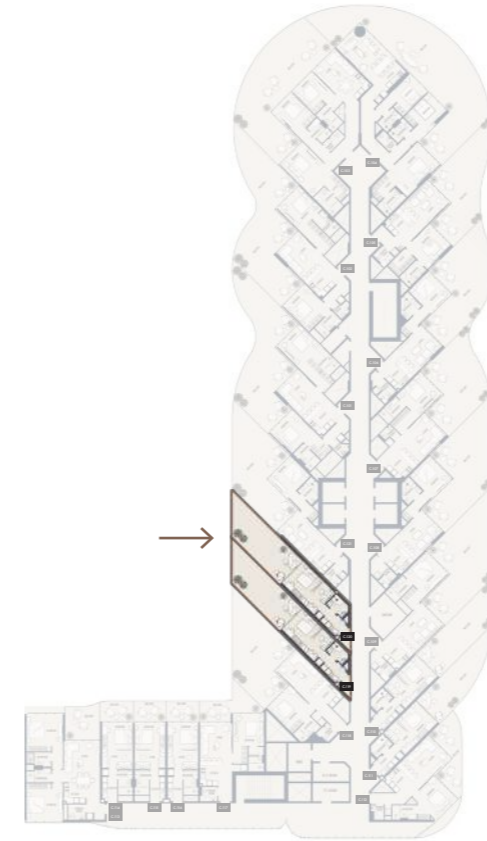

STUDIO-TYPE 1F

683.19 SQFT

Suite Area 317.75 Sqft

Balcony Area 365.43 Sqft

1 Parking

FLOORS

1ST

SUITE NO.

C119, C120