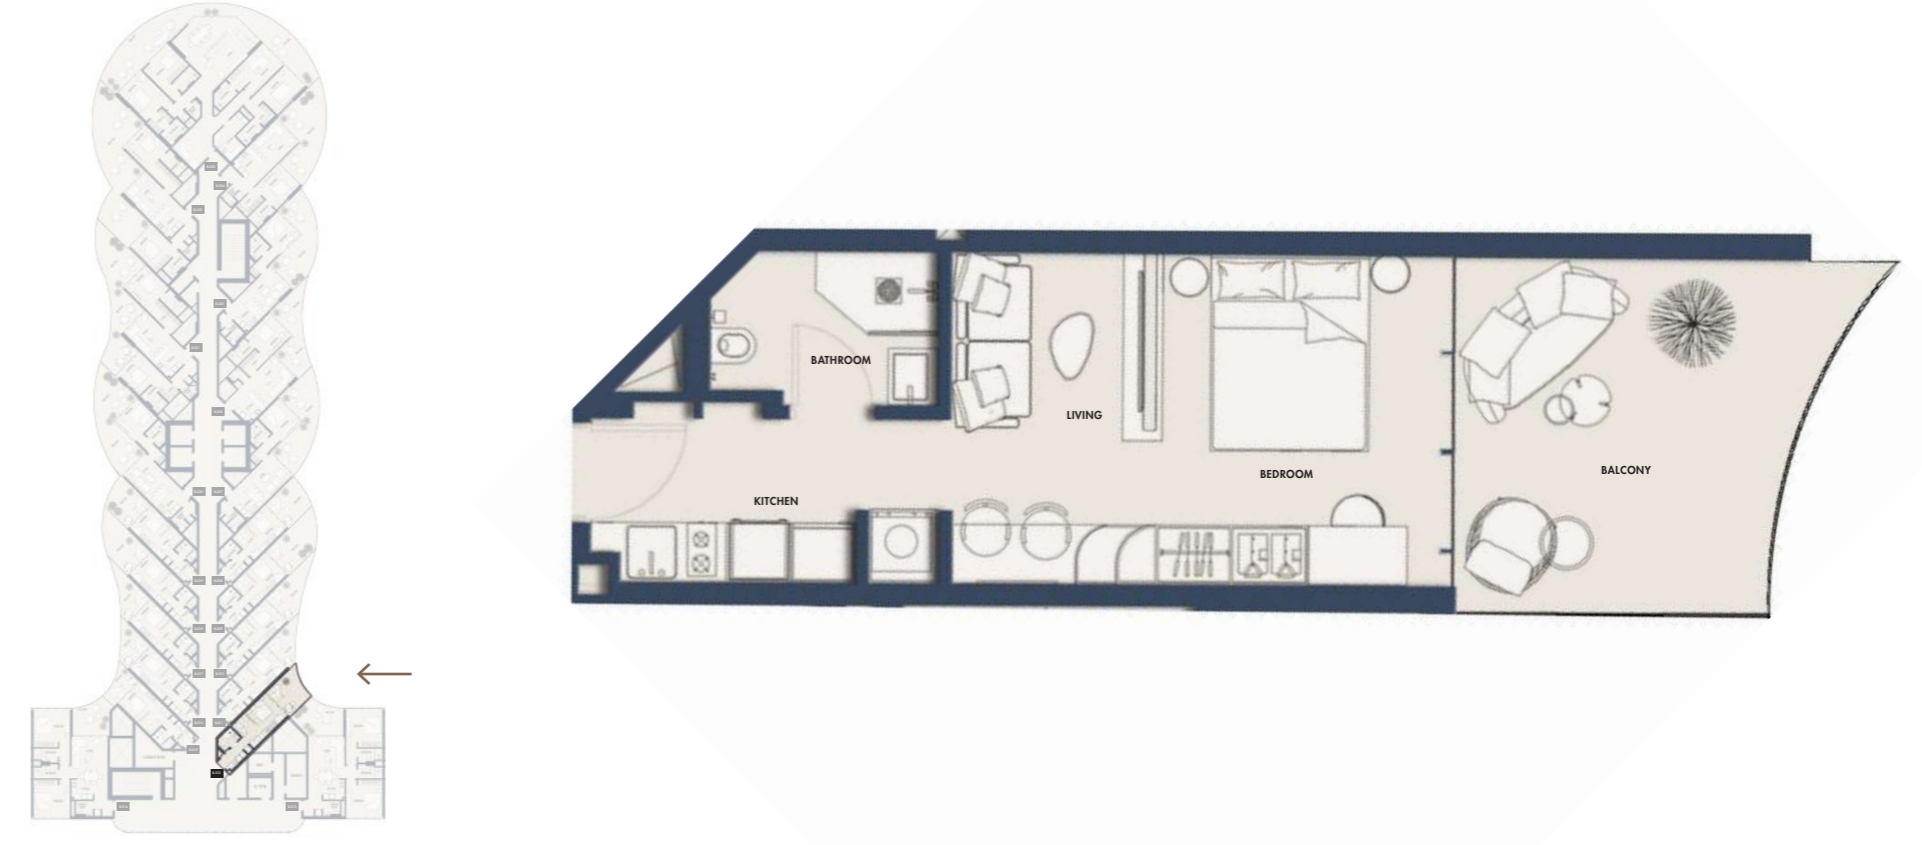

STUDIO-TYPE 3

466.40 SQFT

Suite Area 318.72 Sqft

Balcony Area 147.68 Sqft

1 Parking

FLOORS

2nd, 3rd, 4th, 5th, 6th, 7th, 8th,
9th, 10th, 11th, 12th, 13th, 14th

SUITE NO.

B212, B312, B412, B512, B612
B712, B812, B912, B1012, B1112
B1212, B1312, B1412