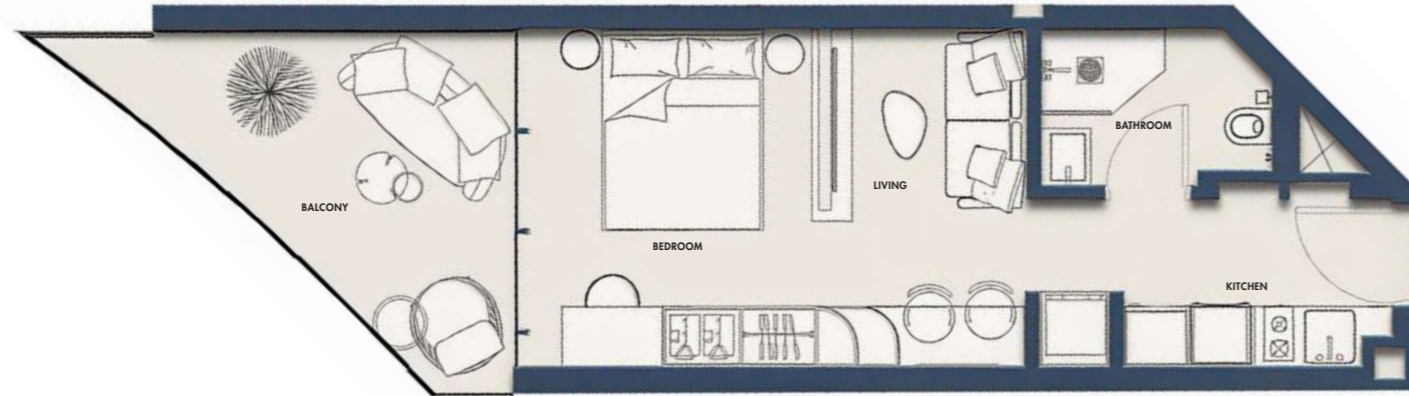

SUITE NO.

C219, C319, C415, C515, C615, C719
C819, C919, C1019, C1119, C1215
C1315, C1415