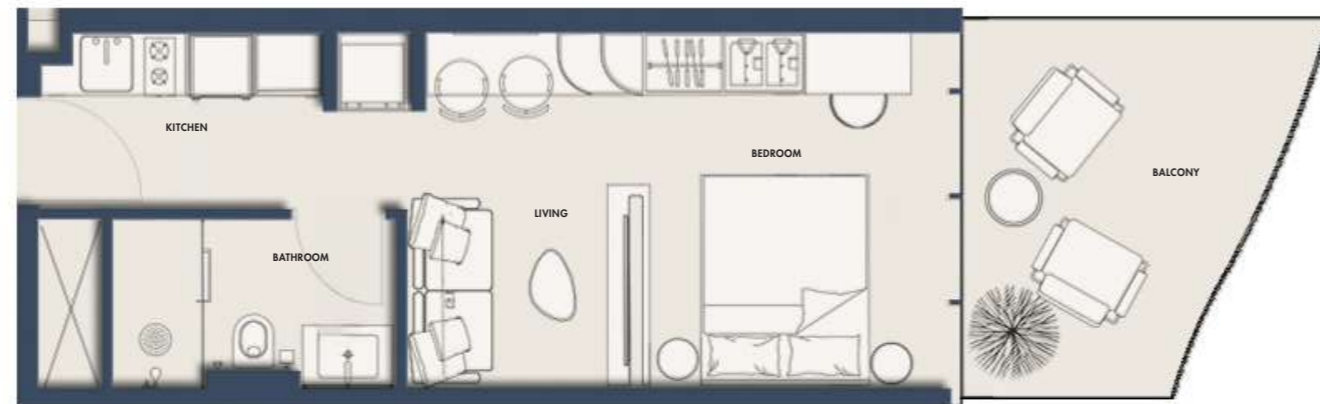

2nd, 3rd, 7th, 8th, 9th, 10th, 11th

SUITE NO.

C215, C315, C715, C815, C915
C1015, C1115

STUDIO-TYPE 1C

436.80 SQFT

Suite Area 328.62 Sqft

Balcony Area 108.18 Sqft

1 Parking