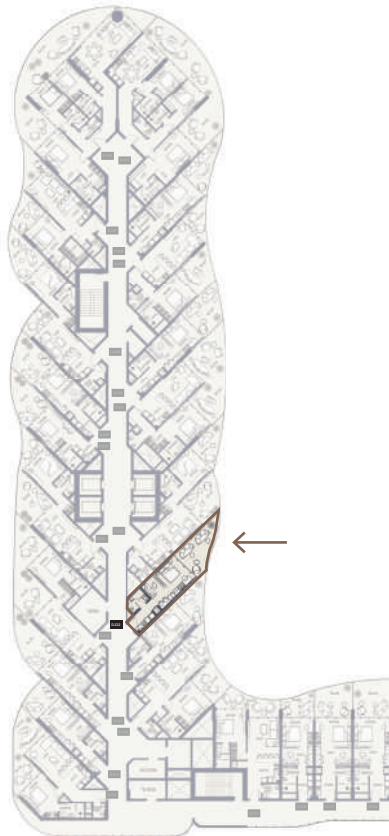

STUDIO-TYPE 7B

491.91 SQFT

Suite Area 317.64 Sqft

Balcony Area 174.27 Sqft

1 Parking

FLOORS

2nd, 3rd, 4th, 5th, 6th, 7th, 8th,
9th, 10th, 11th, 12th, 13th, 14th

SUITE NO.

D222, D322, D419, D519, D619
D722, D822, D922, D1022,
D1122, D1219, D1319, D1419