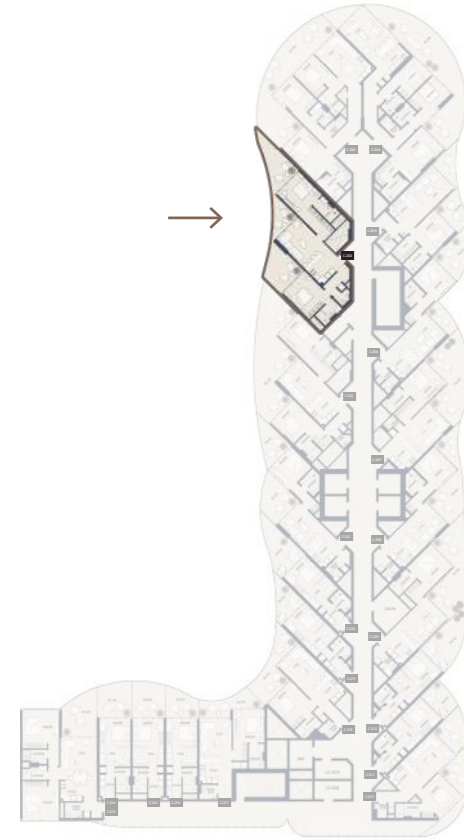

2BR-TYPE 1A

1223.10 SQFT

Suite Area 854.44 Sqft

Balcony Area 368.66 Sqft

1 Parking