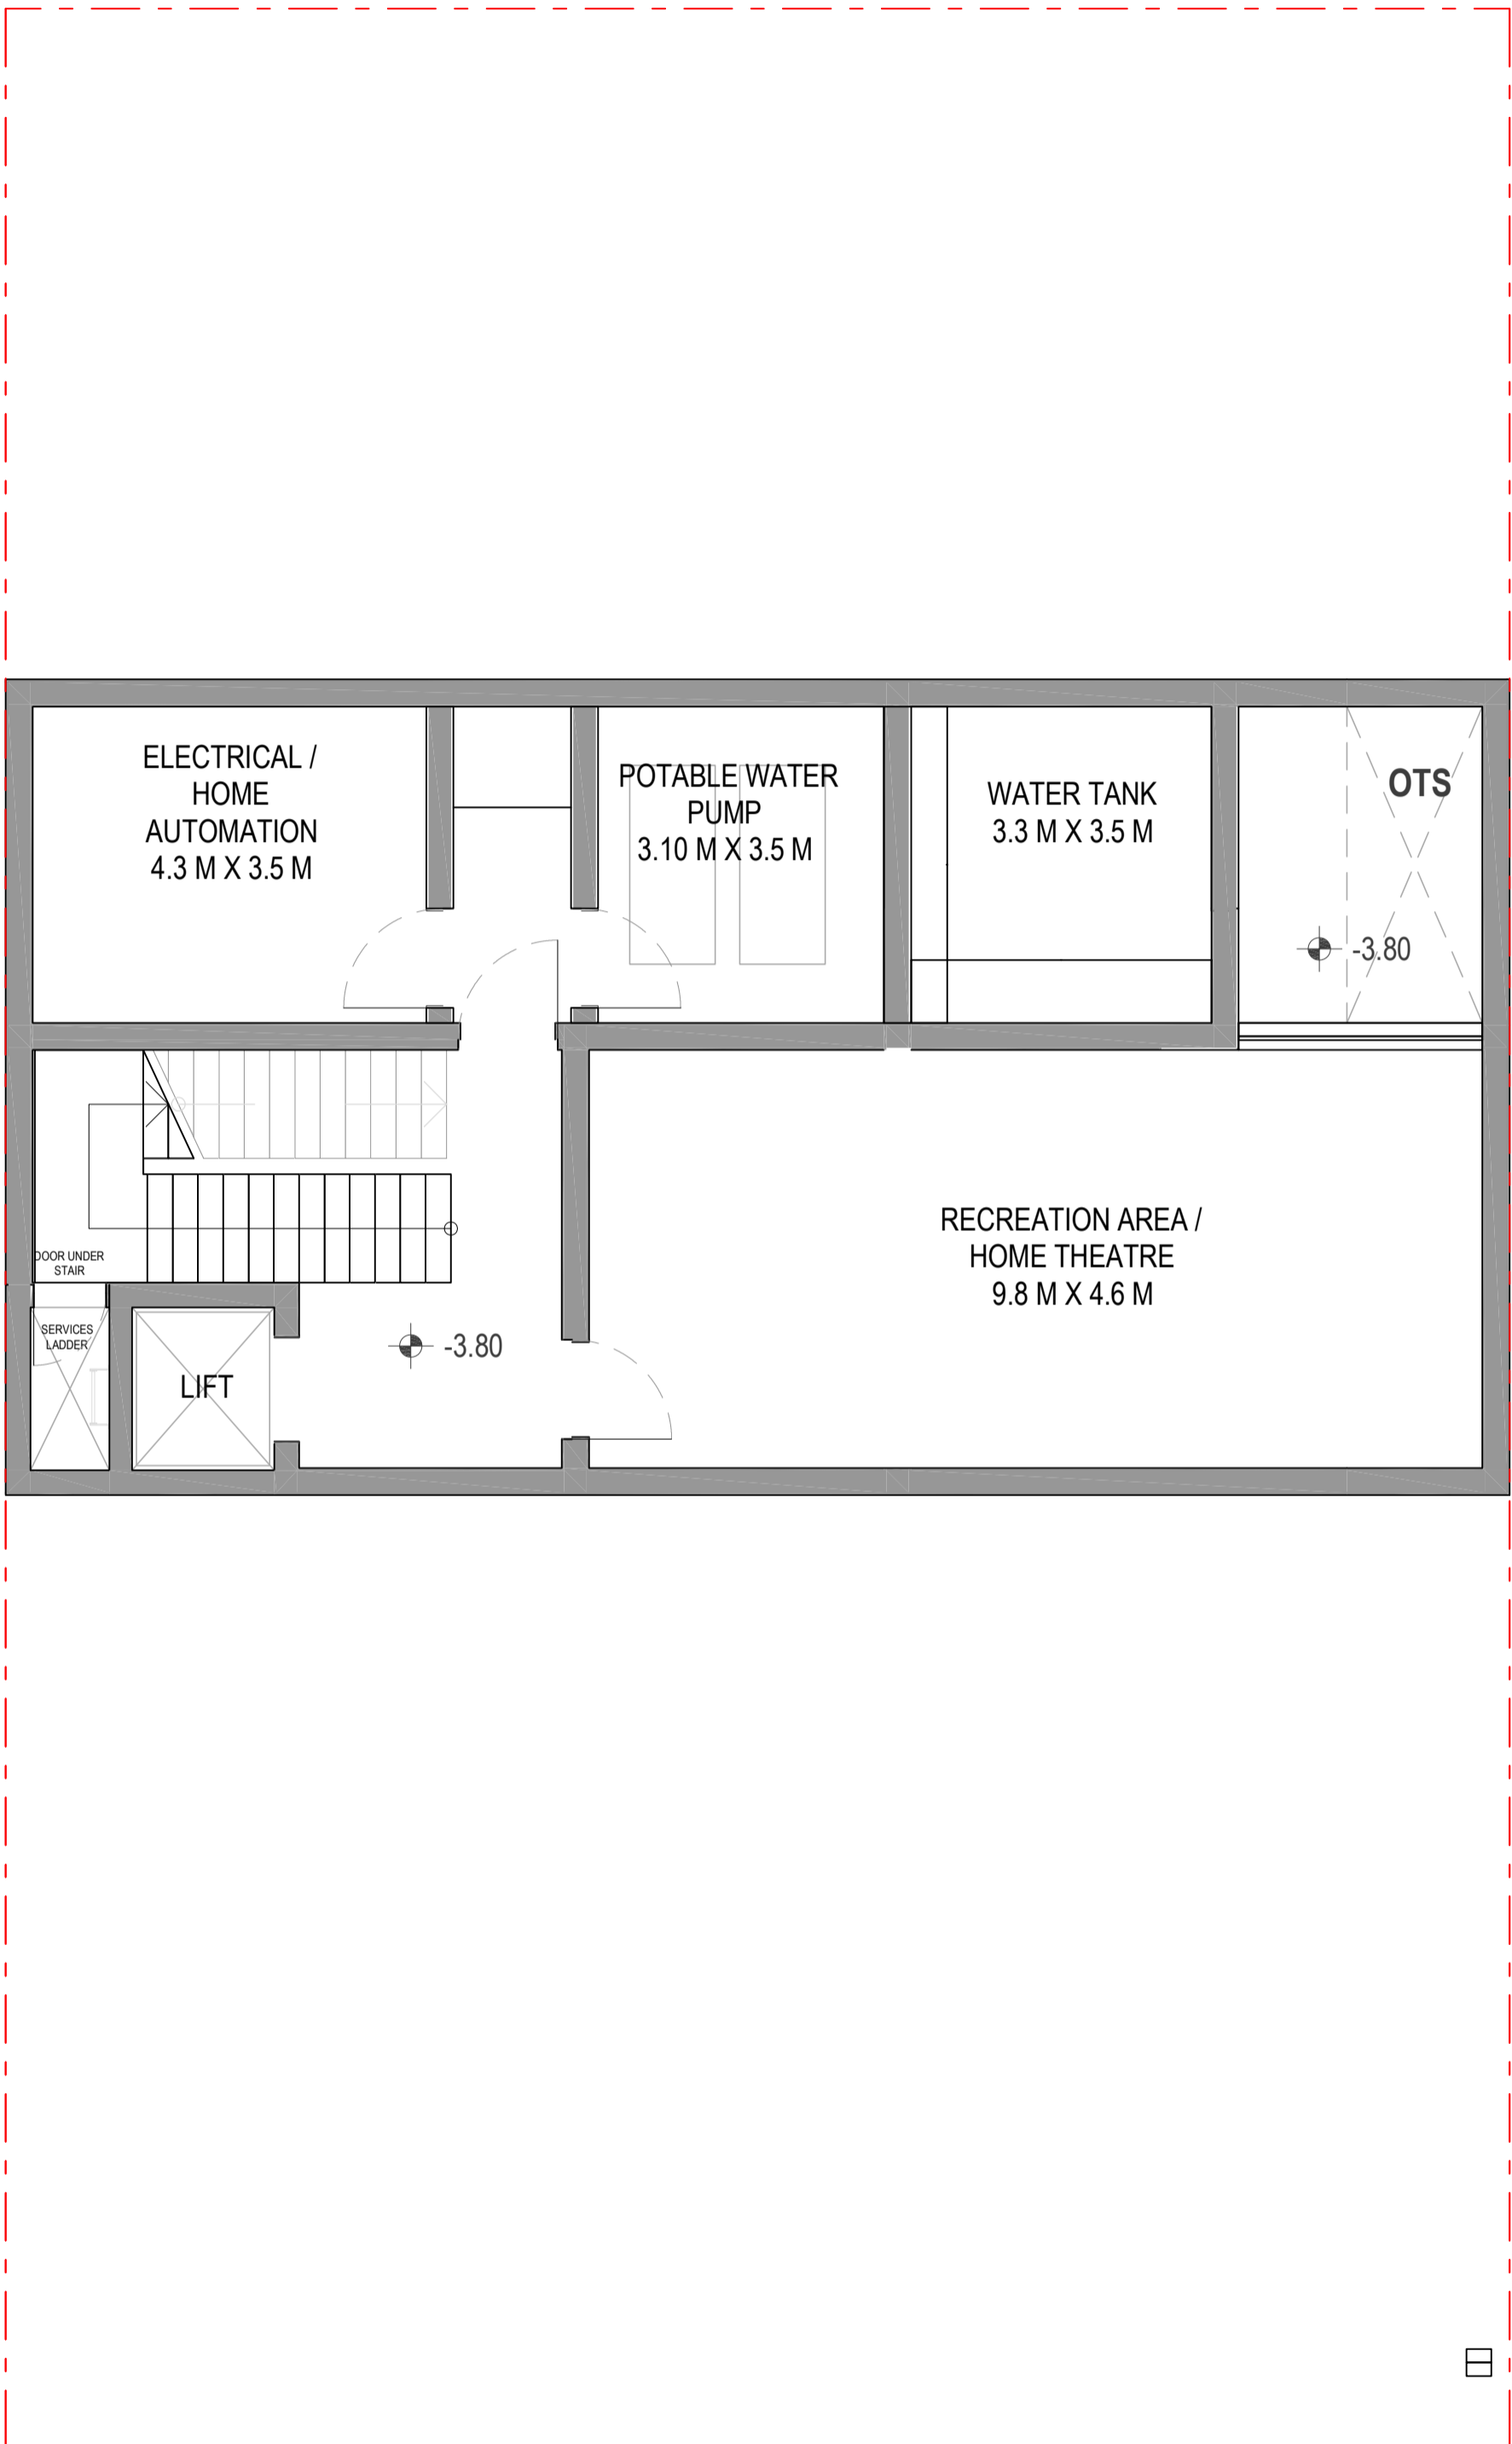

COMMUNITY PLAN

*'Welcome to your
sanctuary'*

Key Features

25 Luxury villas
Central lagoon
Clubhouse
Gym
Kids Playground
VIP basement parking
Private Spa
Guest parking

*...Each villa offers a unique blend
of sophistication and tranquility.
Choose from two exquisite designs
inspired by the colours of the
lagoon...*

*Jade, where sleek, modern elegance
meets serene surroundings*

*Sapphire, featuring timeless charm
and panoramic lagoon views*

Basement Floor

GROUND FLOOR

FIRST FLOOR

SECOND FLOOR

BASEMENT FLOOR

GROUND FLOOR

FIRST FLOOR

SECOND FLOOR