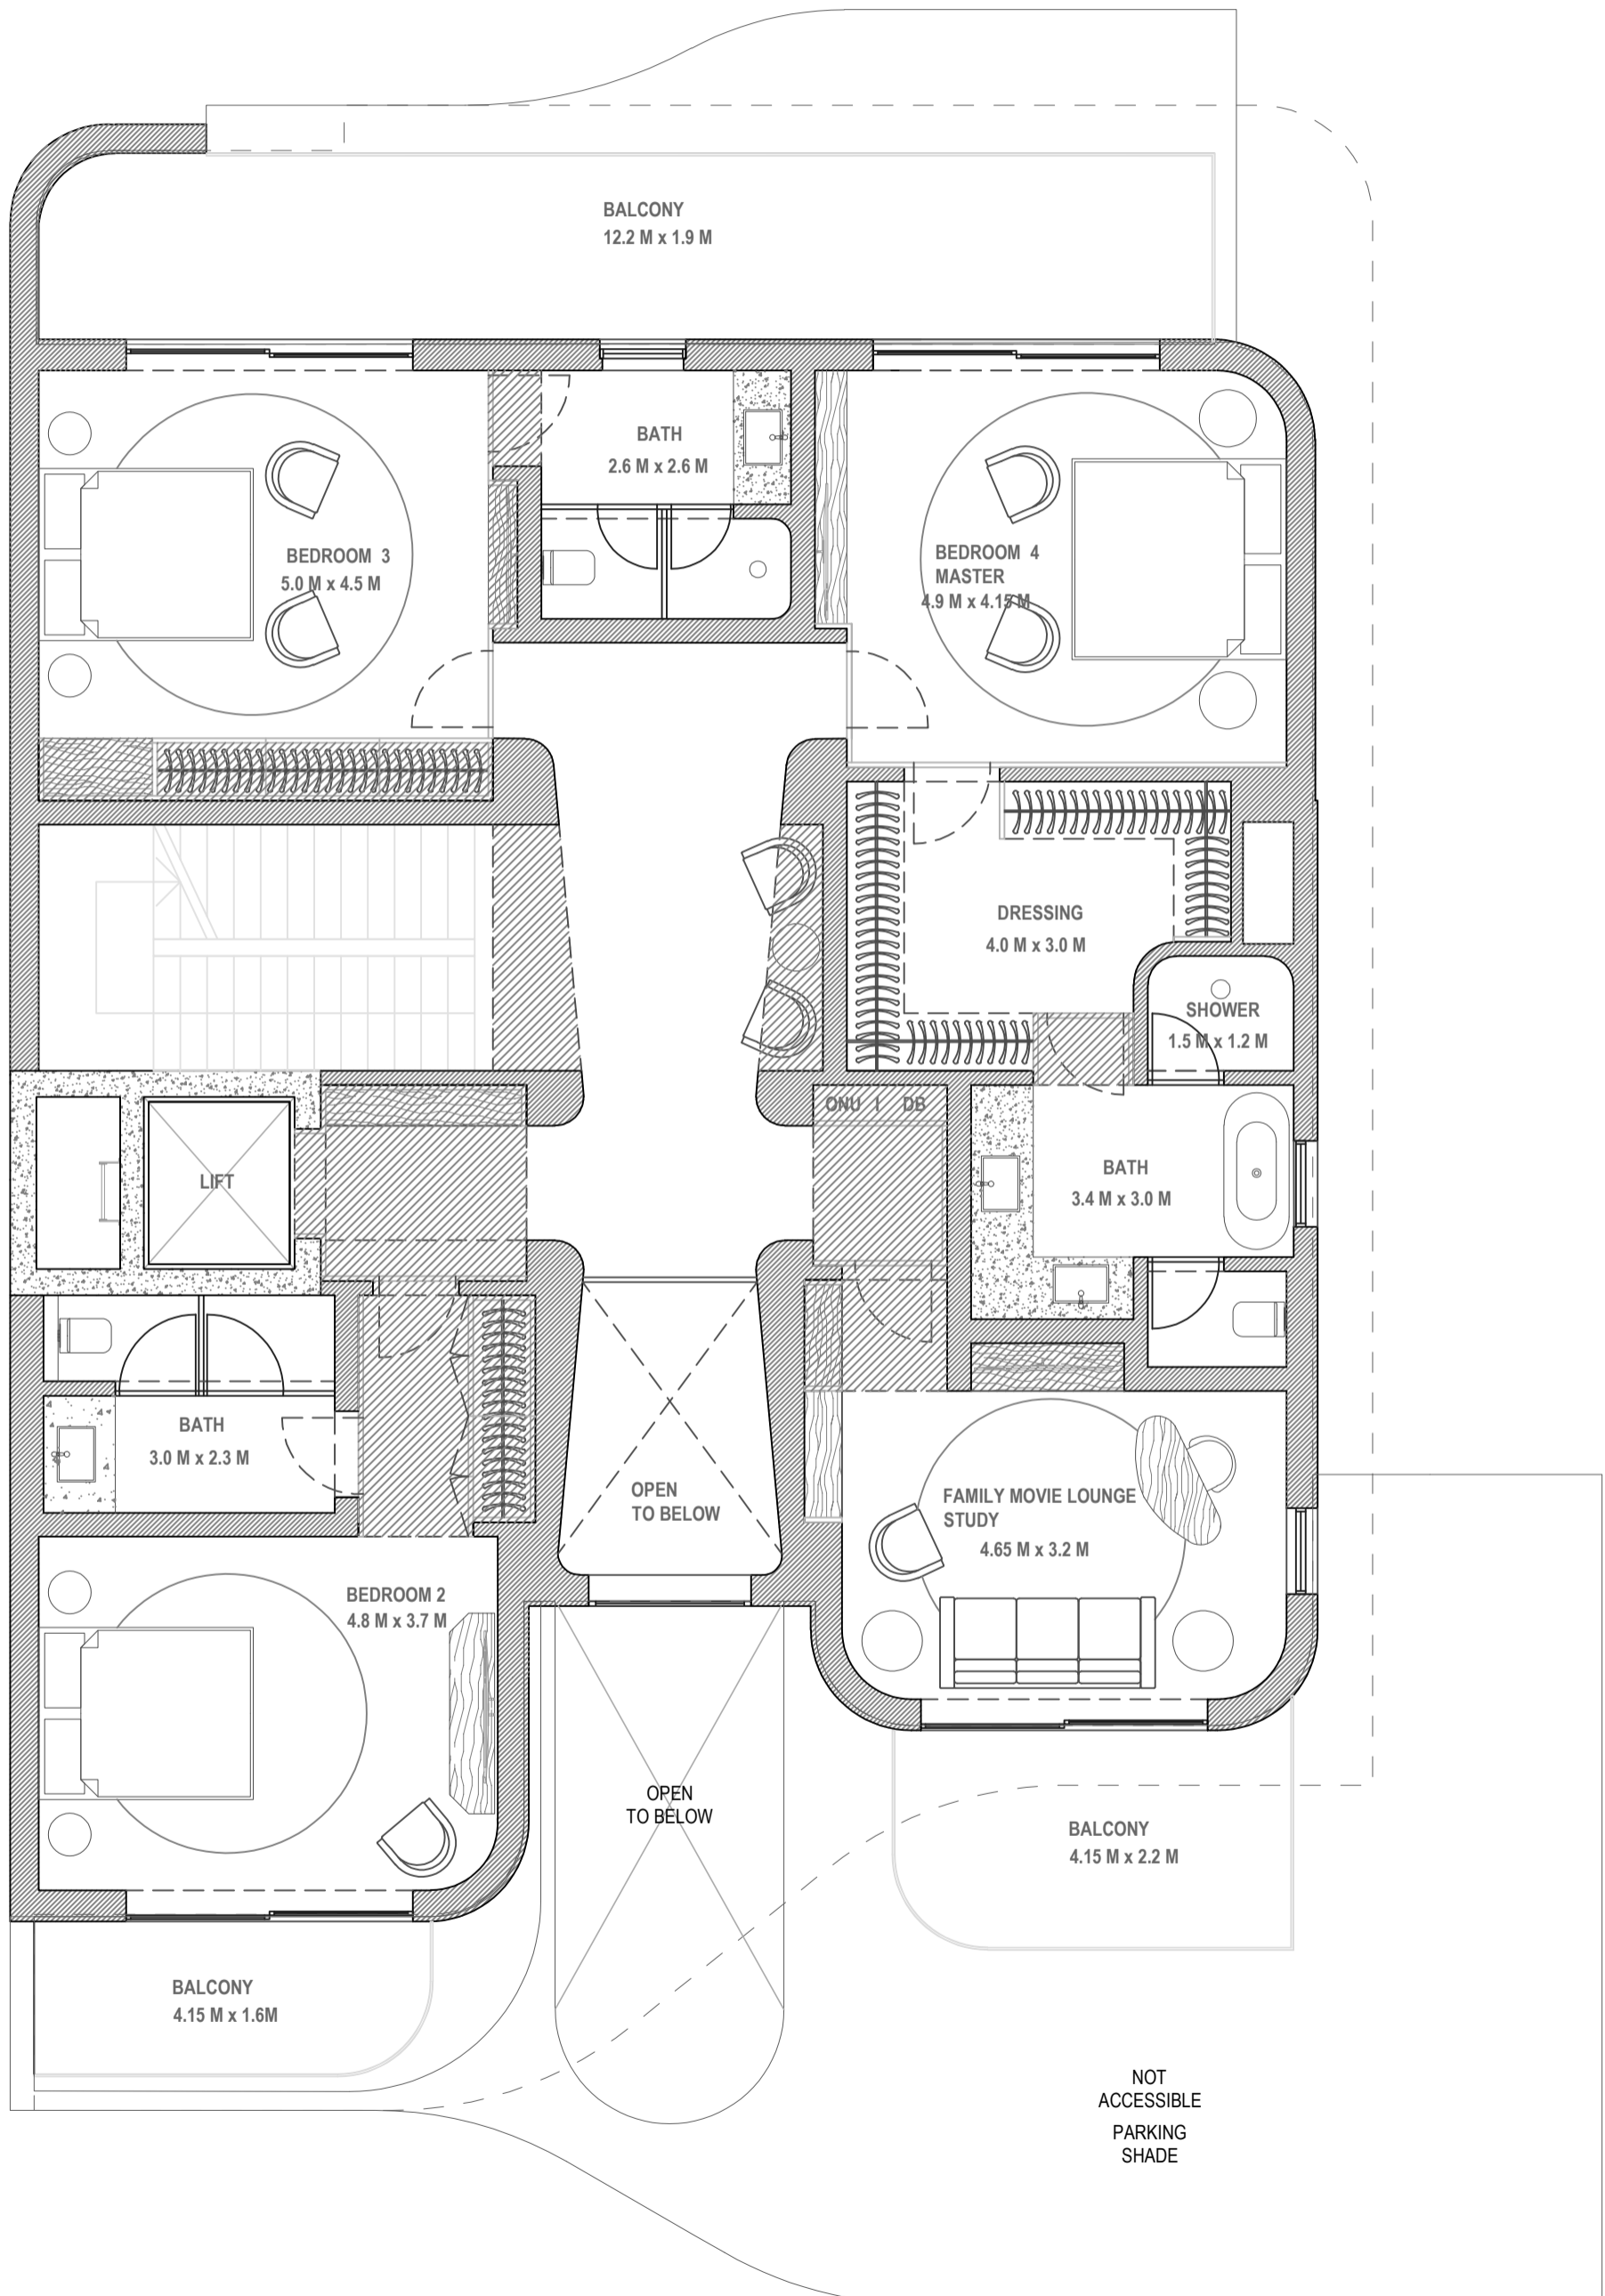

COMMUNITY PLAN

*'Welcome to your
sanctuary'*

Key Features

25 Luxury villas
Central lagoon
Clubhouse
Gym
Kids Playground
VIP basement parking
Private Spa
Guest parking

*...Each villa offers a unique blend
of sophistication and tranquility.
Choose from two exquisite designs
inspired by the colours of the
lagoon...*

*Jade, where sleek, modern elegance
meets serene surroundings*

*Sapphire, featuring timeless charm
and panoramic lagoon views*

Basement Floor

GROUND FLOOR

FIRST FLOOR

SECOND FLOOR

BASEMENT FLOOR

GROUND FLOOR

FIRST FLOOR

SECOND FLOOR