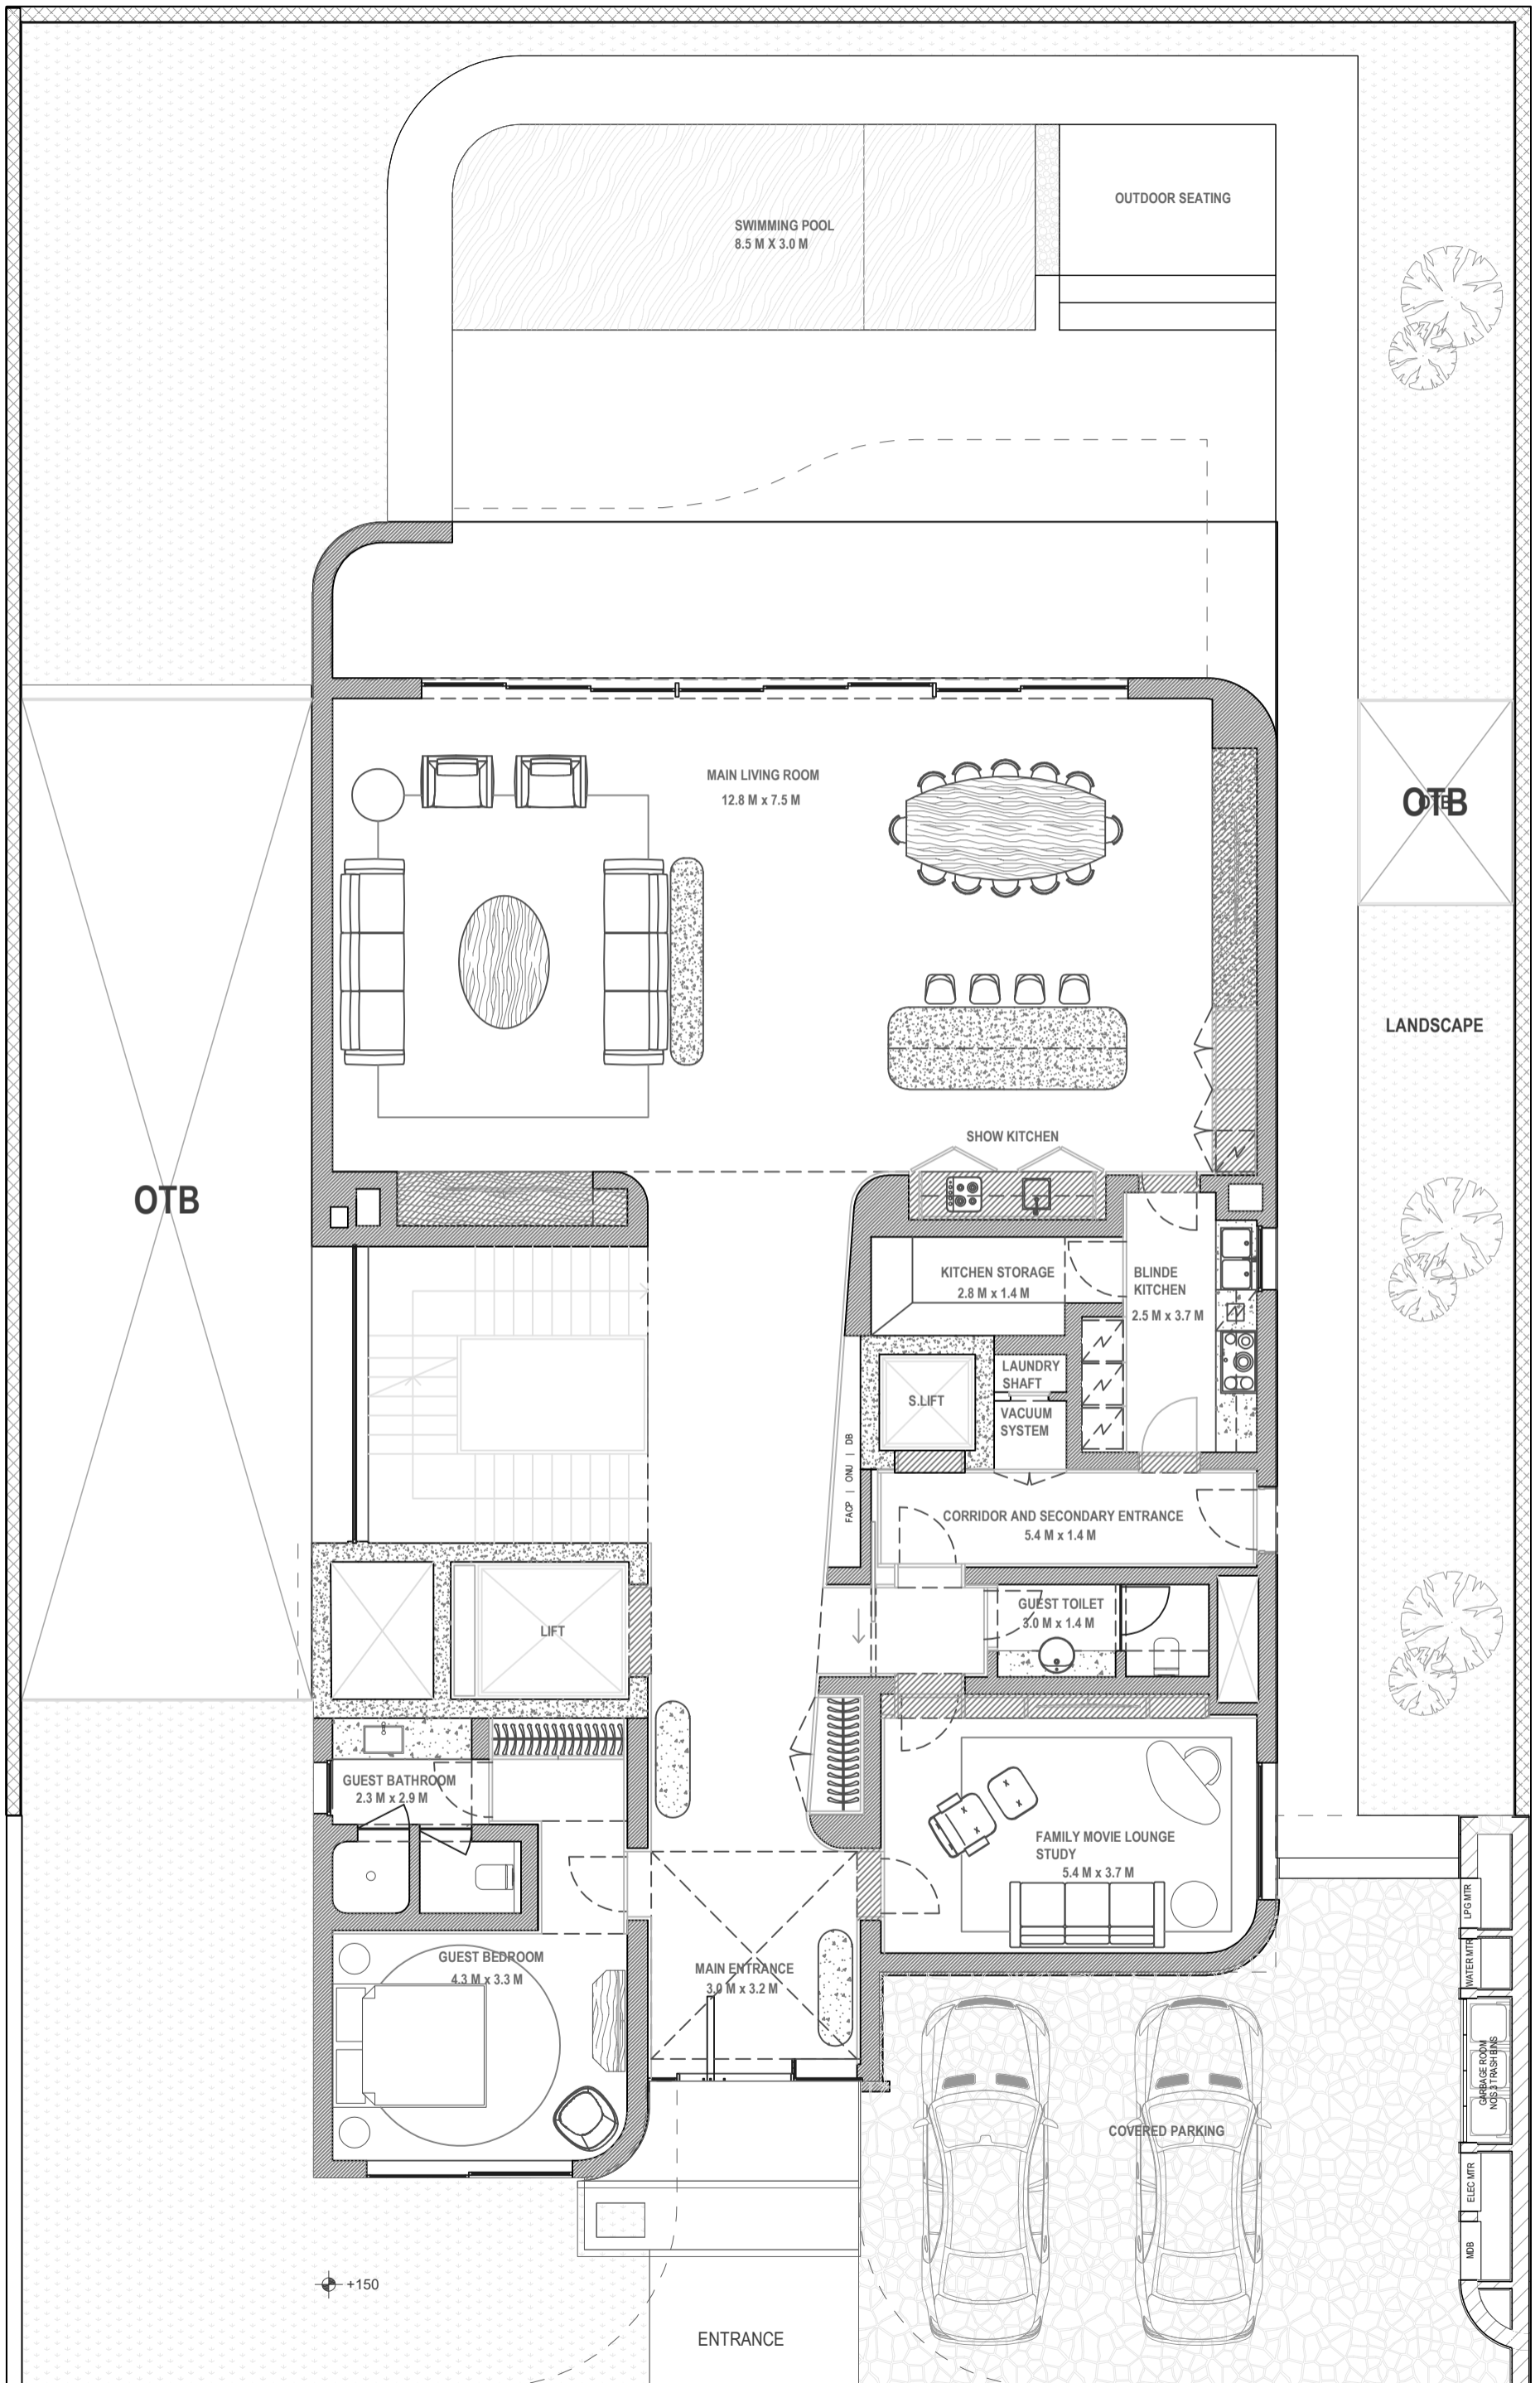

COMMUNITY PLAN

*'Welcome to your
sanctuary'*

Key Features

25 Luxury villas
Central lagoon
Clubhouse
Gym
Kids Playground
VIP basement parking
Private Spa
Guest parking

*...Each villa offers a unique blend
of sophistication and tranquility.
Choose from two exquisite designs
inspired by the colours of the
lagoon...*

*Jade, where sleek, modern elegance
meets serene surroundings*

*Sapphire, featuring timeless charm
and panoramic lagoon views*

Basement Floor

GROUND FLOOR

FIRST FLOOR

SECOND FLOOR

BASEMENT FLOOR

GROUND FLOOR

FIRST FLOOR

SECOND FLOOR