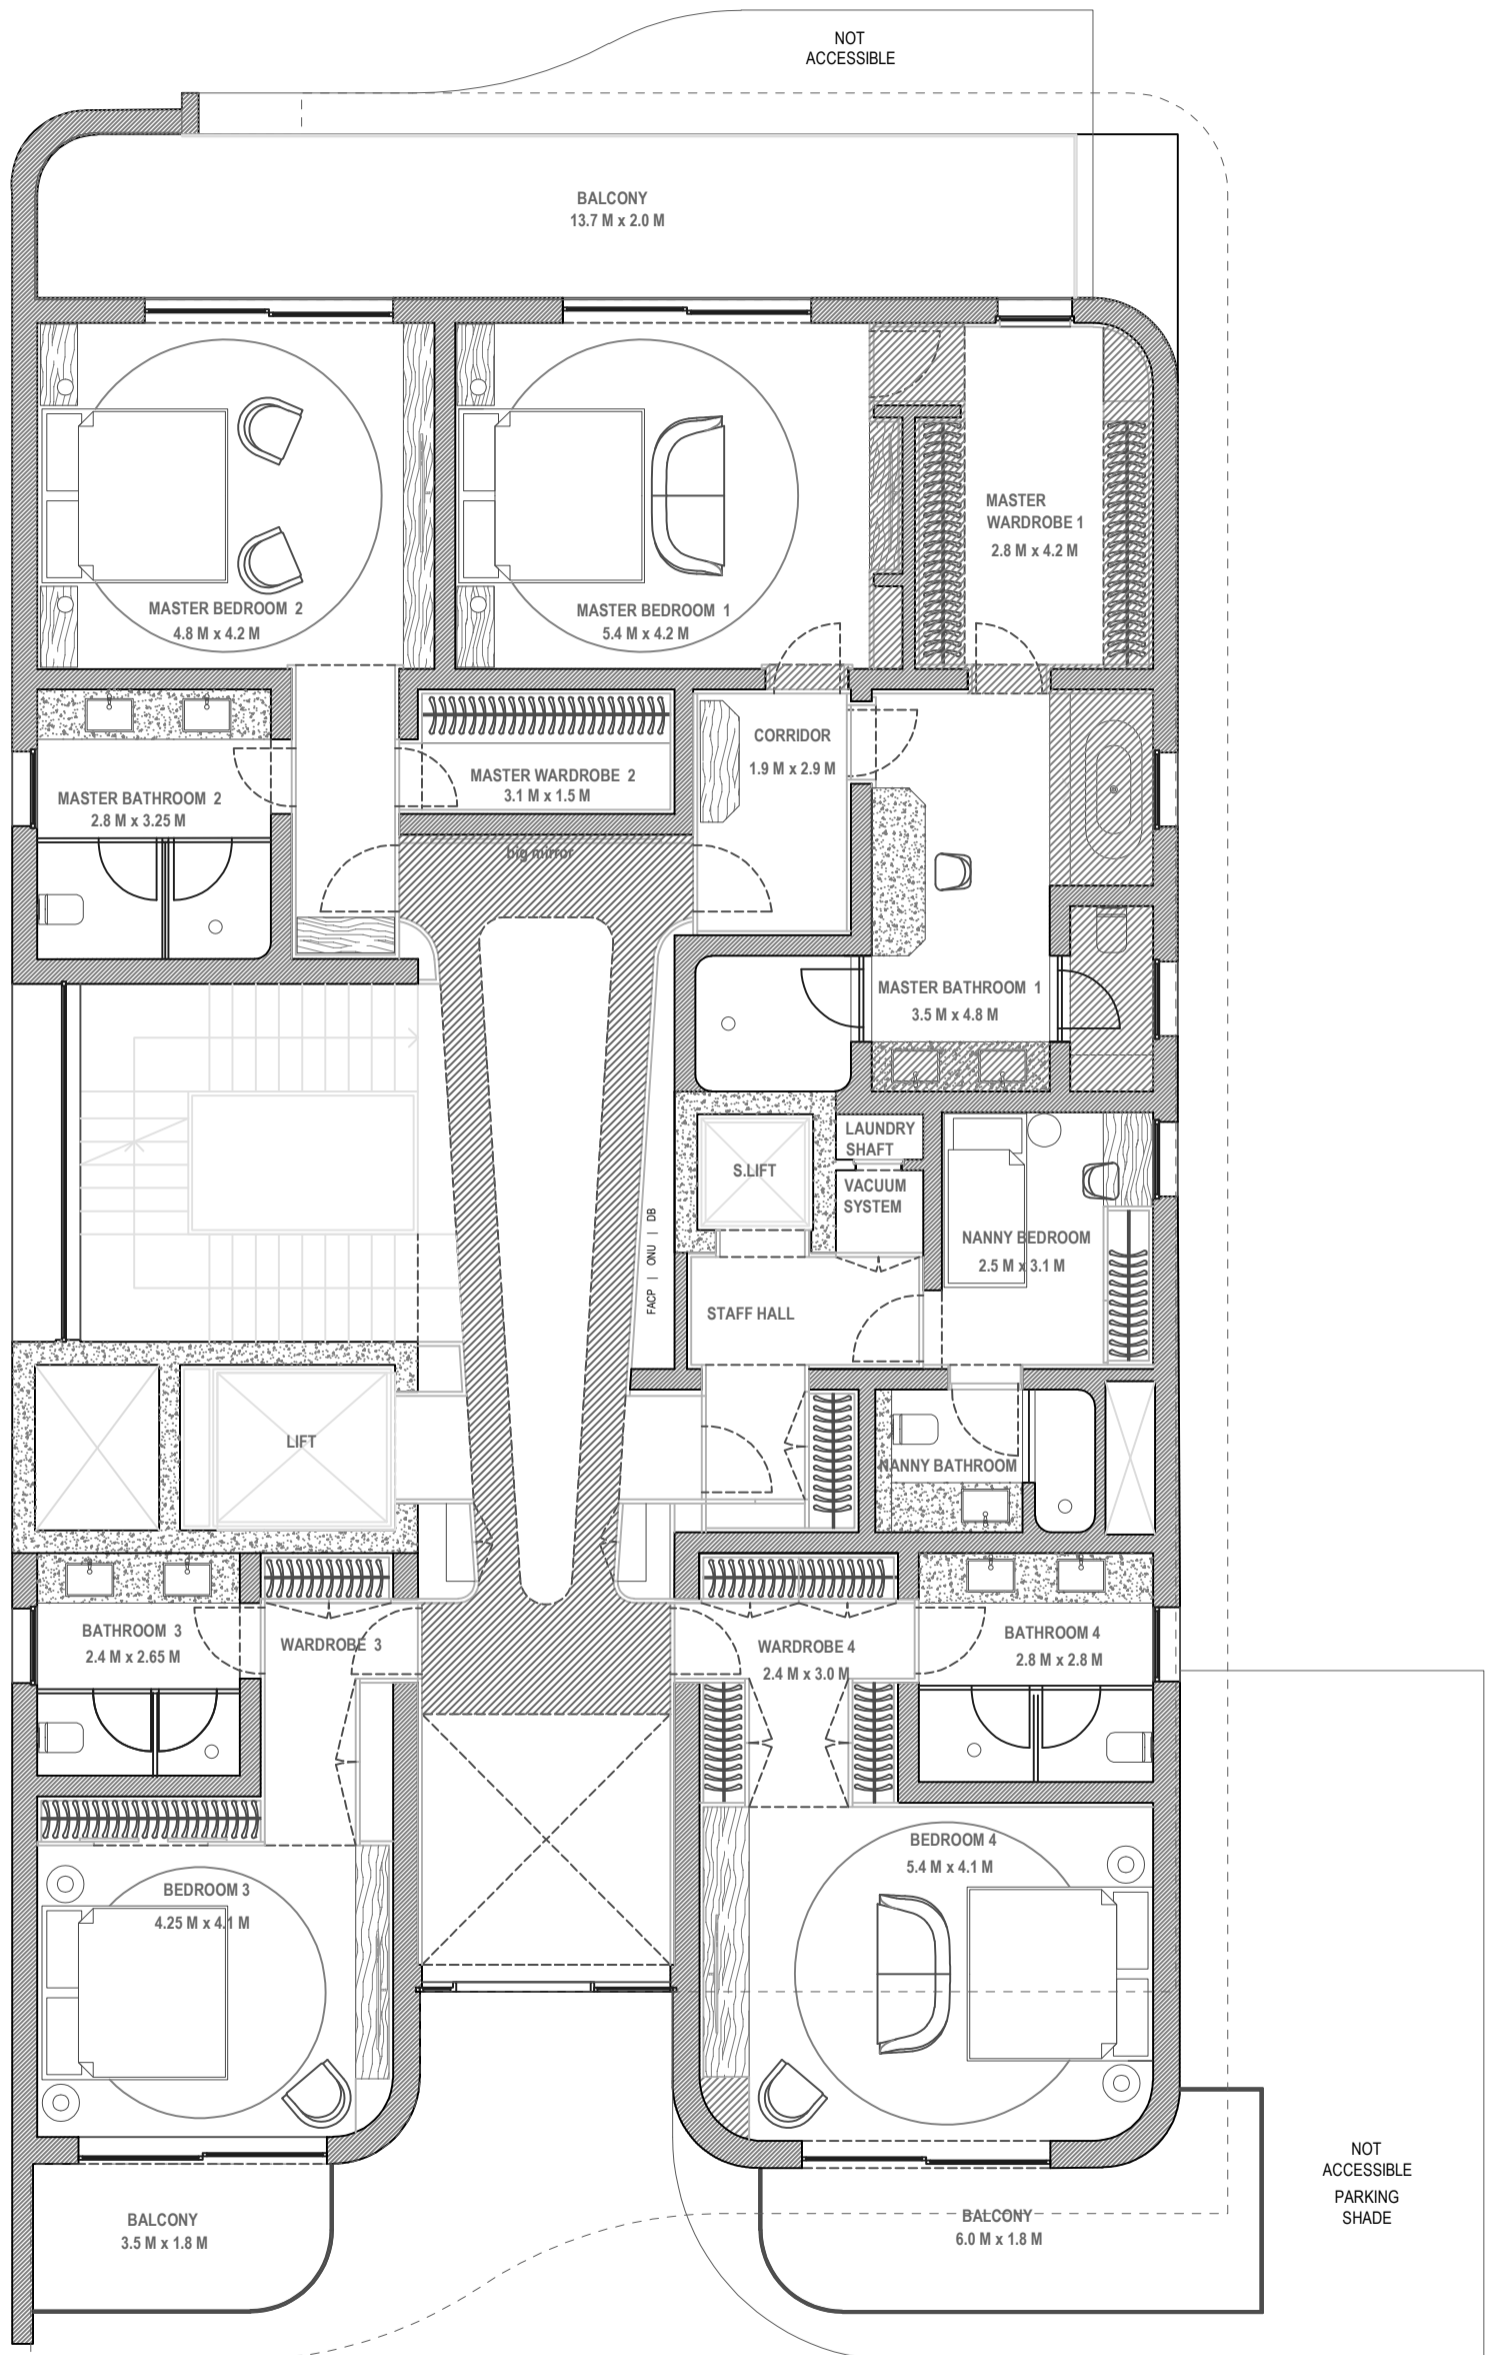

COMMUNITY PLAN

*'Welcome to your
sanctuary'*

Key Features

25 Luxury villas
Central lagoon
Clubhouse
Gym
Kids Playground
VIP basement parking
Private Spa
Guest parking

*...Each villa offers a unique blend
of sophistication and tranquility.
Choose from two exquisite designs
inspired by the colours of the
lagoon...*

*Jade, where sleek, modern elegance
meets serene surroundings*

*Sapphire, featuring timeless charm
and panoramic lagoon views*

Basement Floor

GROUND FLOOR

FIRST FLOOR

SECOND FLOOR

BASEMENT FLOOR

GROUND FLOOR

FIRST FLOOR

SECOND FLOOR