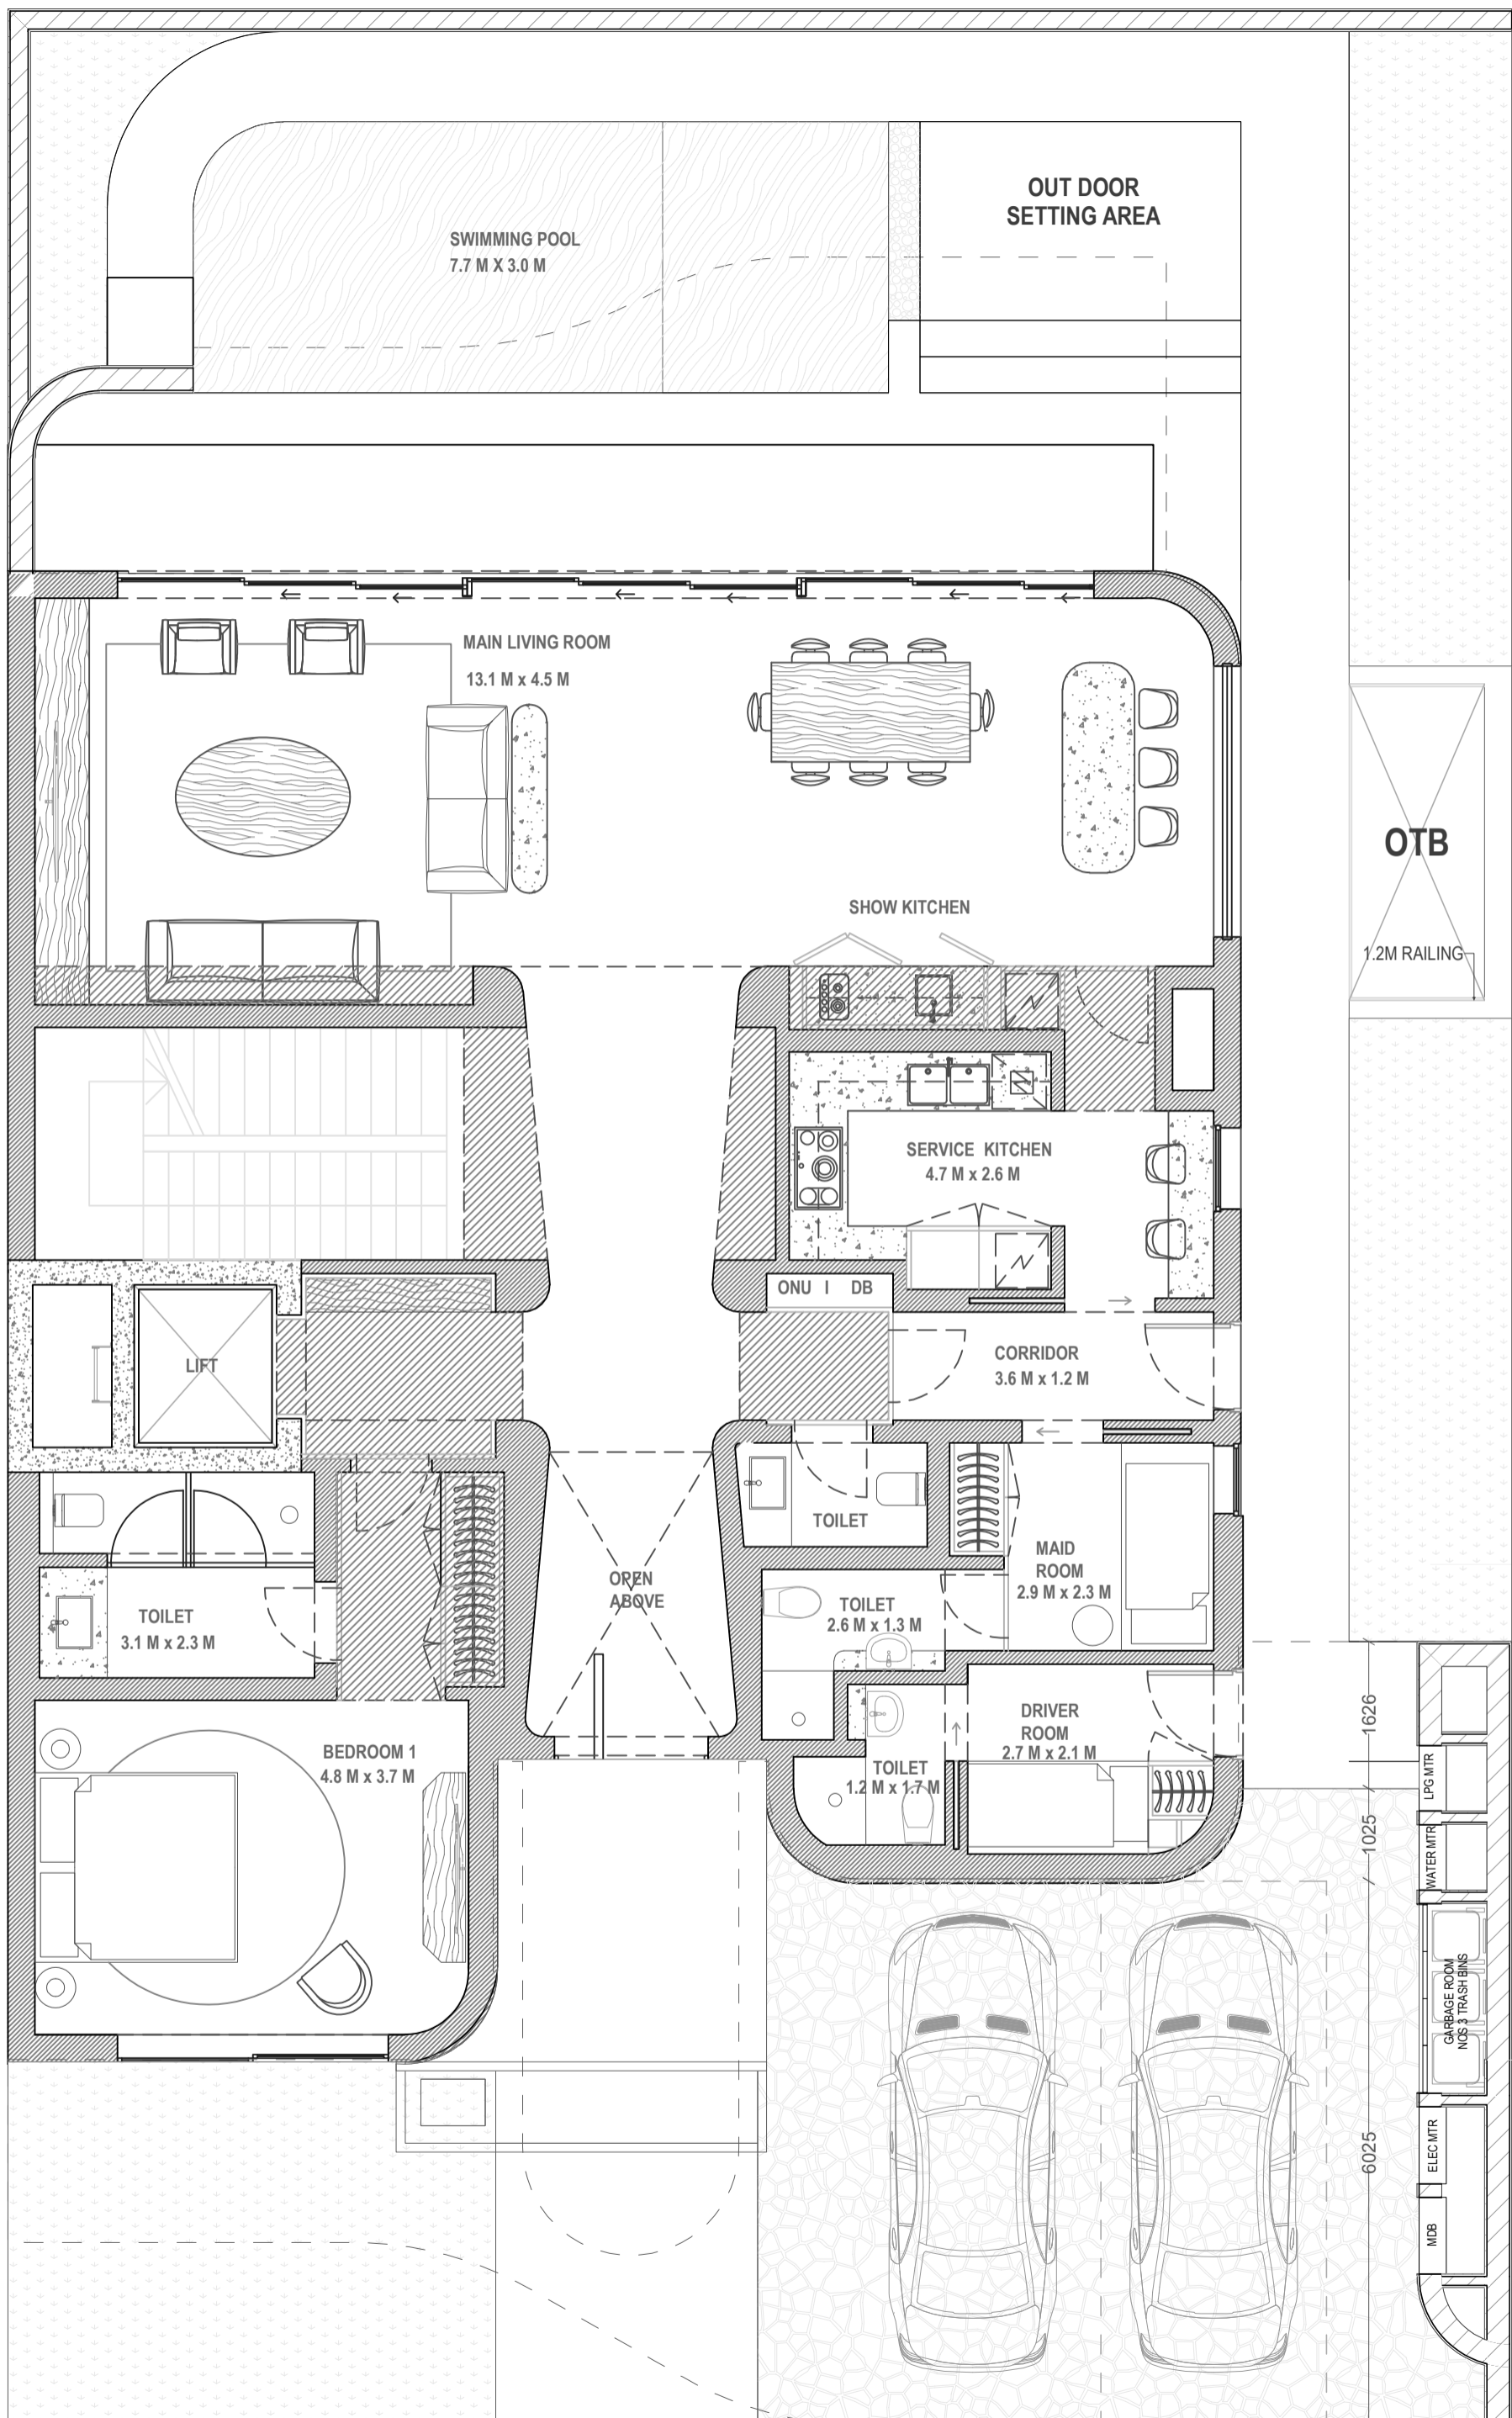

COMMUNITY PLAN

*'Welcome to your
sanctuary'*

Key Features

25 Luxury villas
Central lagoon
Clubhouse
Gym
Kids Playground
VIP basement parking
Private Spa
Guest parking

*...Each villa offers a unique blend
of sophistication and tranquility.
Choose from two exquisite designs
inspired by the colours of the
lagoon...*

*Jade, where sleek, modern elegance
meets serene surroundings*

*Sapphire, featuring timeless charm
and panoramic lagoon views*

Basement Floor

GROUND FLOOR

FIRST FLOOR

SECOND FLOOR

BASEMENT FLOOR

GROUND FLOOR

FIRST FLOOR

SECOND FLOOR