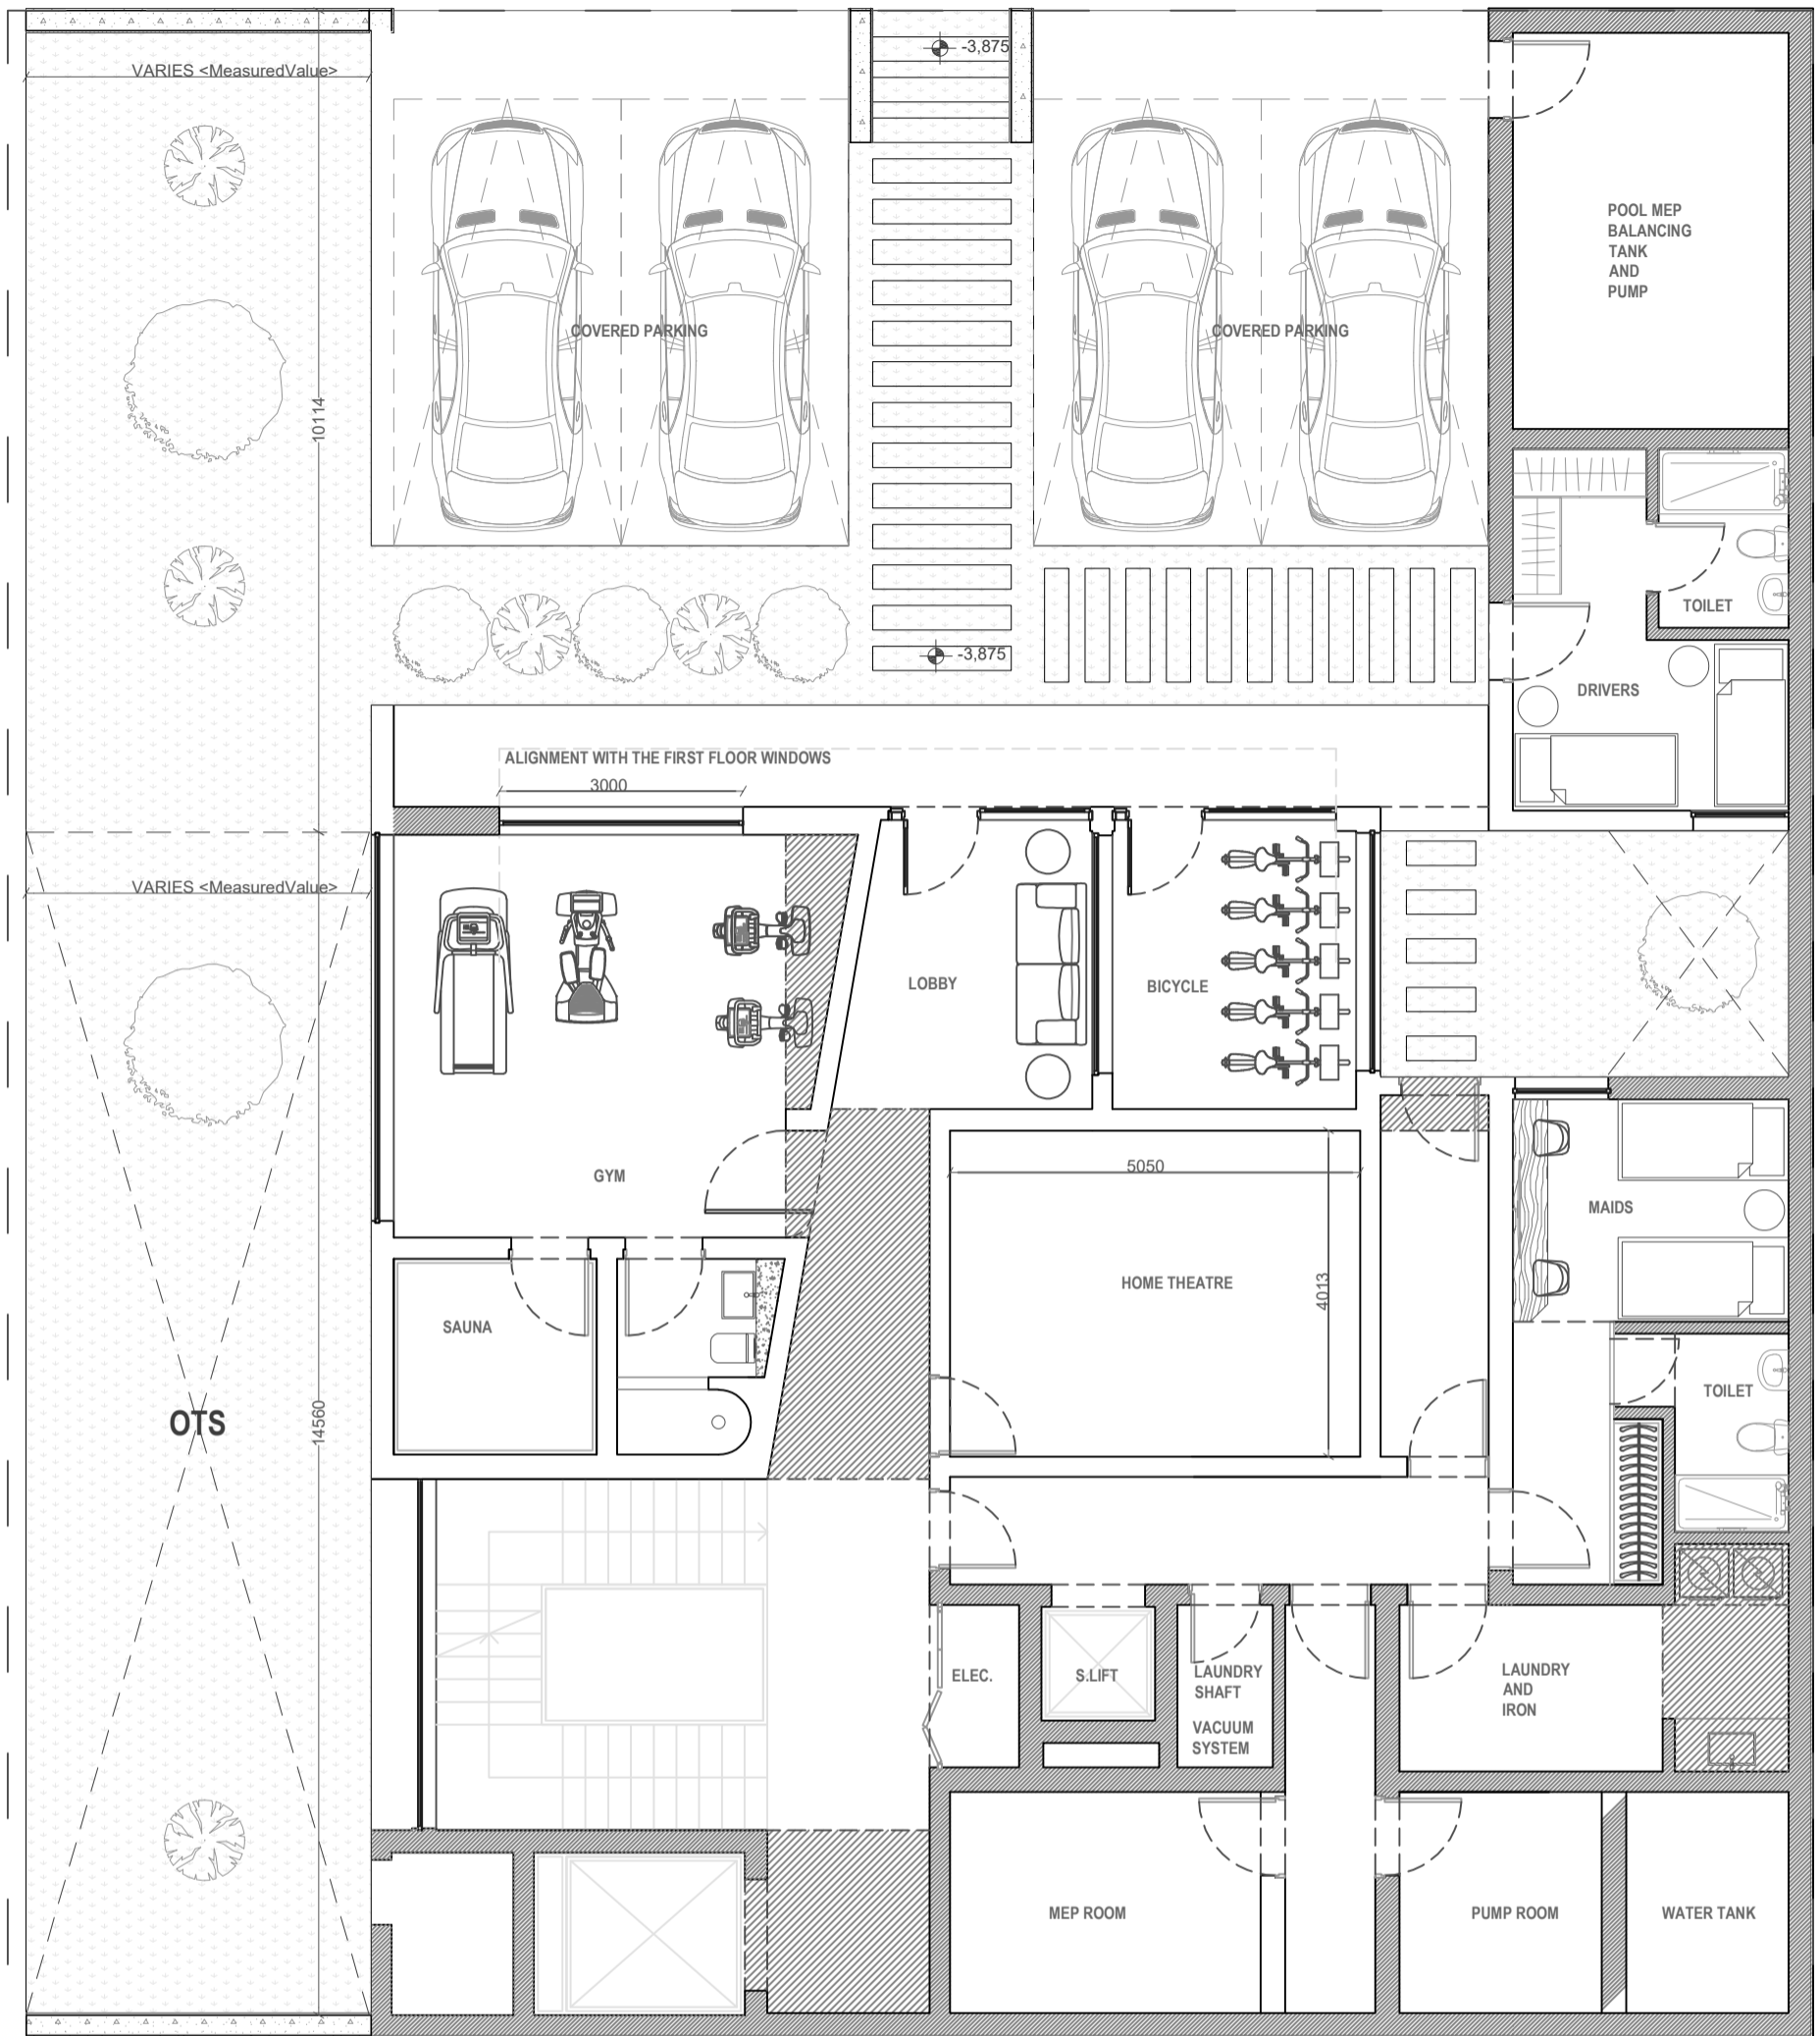

COMMUNITY PLAN

*'Welcome to your
sanctuary'*

Key Features

25 Luxury villas
Central lagoon
Clubhouse
Gym
Kids Playground
VIP basement parking
Private Spa
Guest parking

*...Each villa offers a unique blend
of sophistication and tranquility.
Choose from two exquisite designs
inspired by the colours of the
lagoon...*

*Jade, where sleek, modern elegance
meets serene surroundings*

*Sapphire, featuring timeless charm
and panoramic lagoon views*

Basement Floor

GROUND FLOOR

FIRST FLOOR

SECOND FLOOR

BASEMENT FLOOR

GROUND FLOOR

FIRST FLOOR

SECOND FLOOR