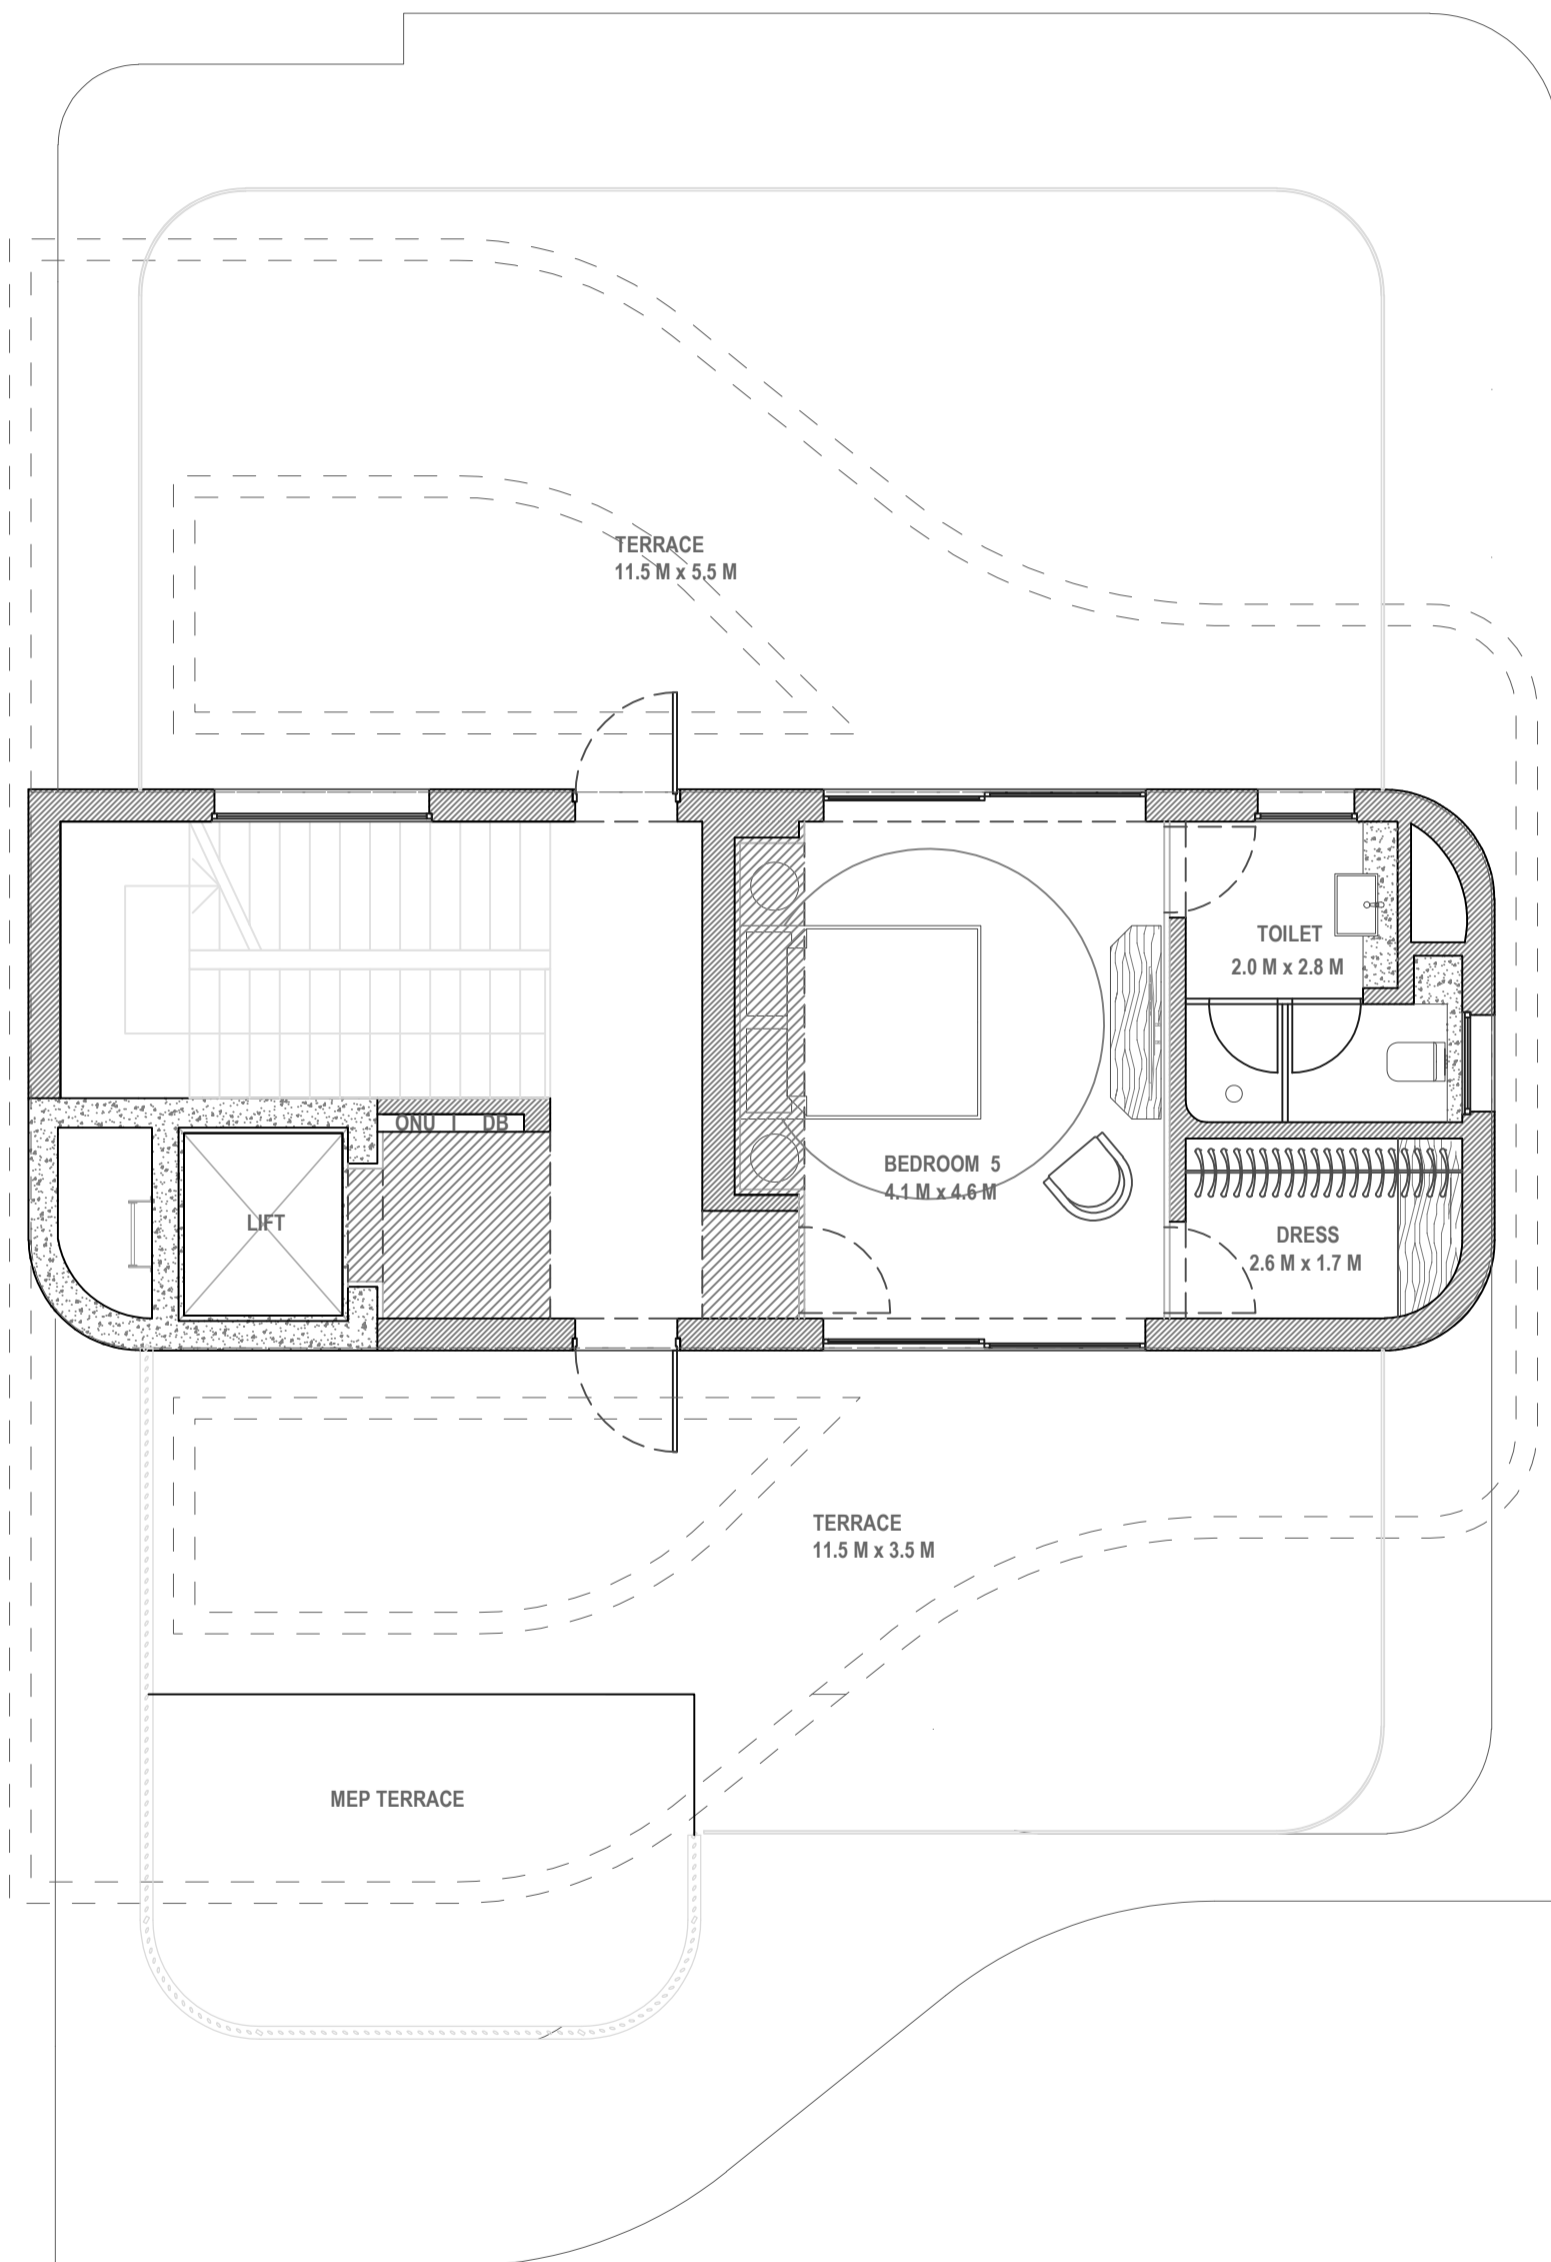

COMMUNITY PLAN

*'Welcome to your
sanctuary'*

Key Features

25 Luxury villas
Central lagoon
Clubhouse
Gym
Kids Playground
VIP basement parking
Private Spa
Guest parking

*...Each villa offers a unique blend
of sophistication and tranquility.
Choose from two exquisite designs
inspired by the colours of the
lagoon...*

*Jade, where sleek, modern elegance
meets serene surroundings*

*Sapphire, featuring timeless charm
and panoramic lagoon views*

Basement Floor

GROUND FLOOR

FIRST FLOOR

SECOND FLOOR

BASEMENT FLOOR

GROUND FLOOR

FIRST FLOOR

SECOND FLOOR