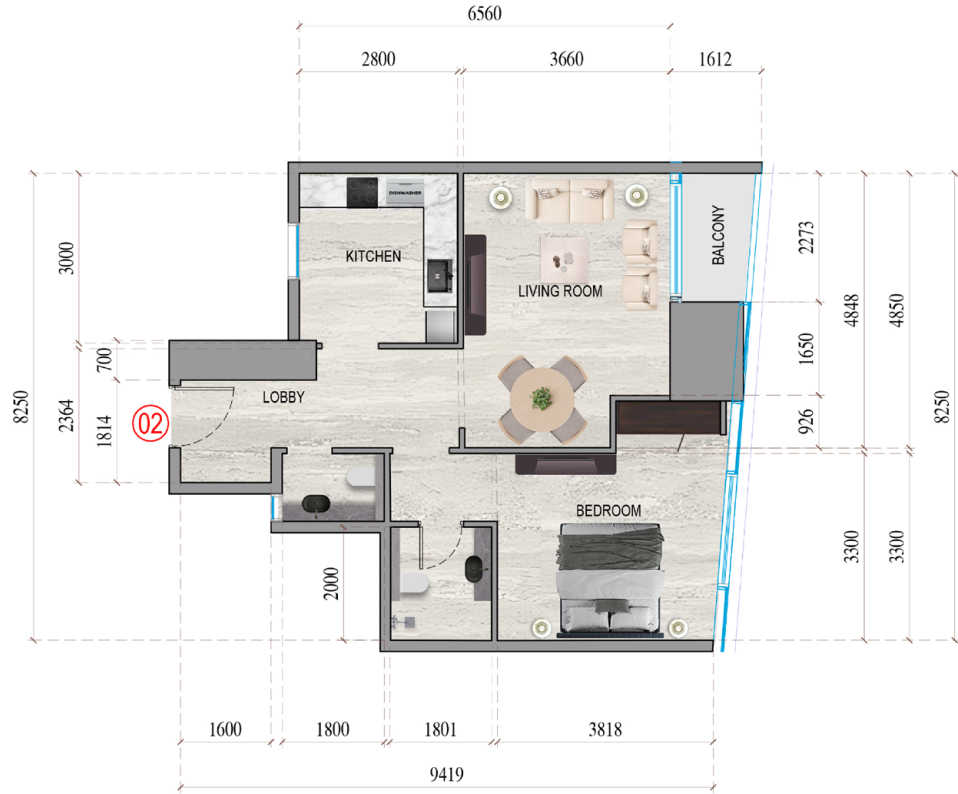

Corniche Rd

Corniche Rd

▲ Al Majaz

▼ Sharjah Expo

▲ Al Taawun

FLOOR:  
**50TH DUPLEX (UPPER FLOOR)**

- 1 BR
- 4 BR
- 2 BR
- 4 BR DUPLEX - LOWER FLOOR
- 3 BR
- 4 BR DUPLEX - UPPER FLOOR

# UNIT PLANS

APARTMENT 1
APARTMENT TYPE : 2 BEDROOM
FLOOR NO. : 2nd - 9th, 12th-18th & 18th

APARTMENT 2
APARTMENT TYPE : 1 BEDROOM
FLOOR NO. : 2nd-9th, 12th-16th & 18th

APARTMENT 3
APARTMENT TYPE : 1 BEDROOM
FLOOR NO. : 2nd-9th, 12th-16th & 18th