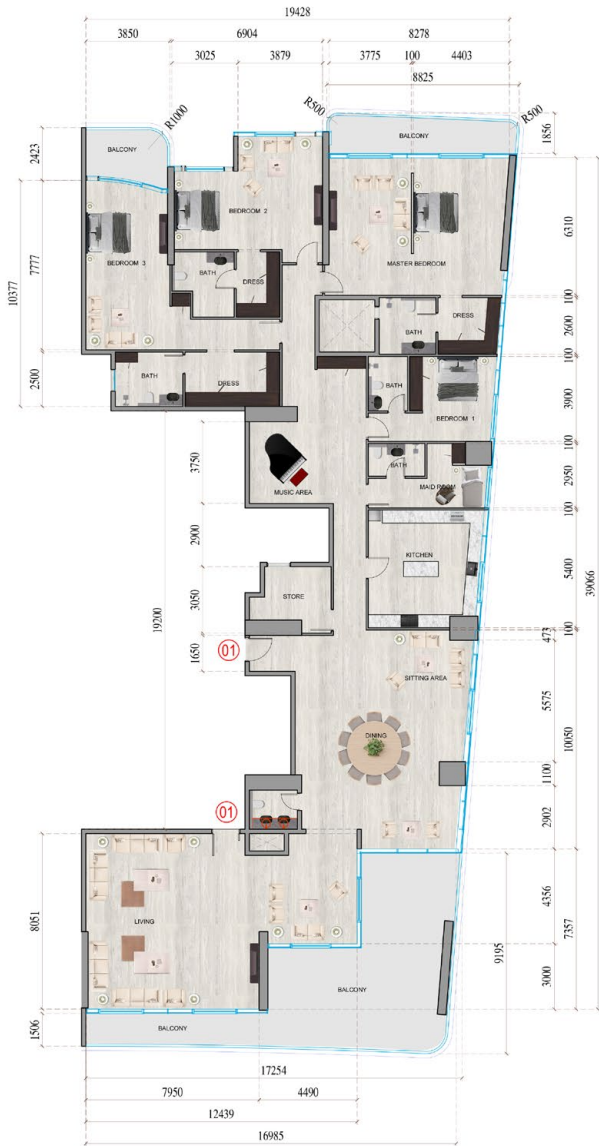

APARTMENT 1
APARTMENT TYPE : 4 BEDROOM
FLOOR NO. : 43rd & 44th FLOORS