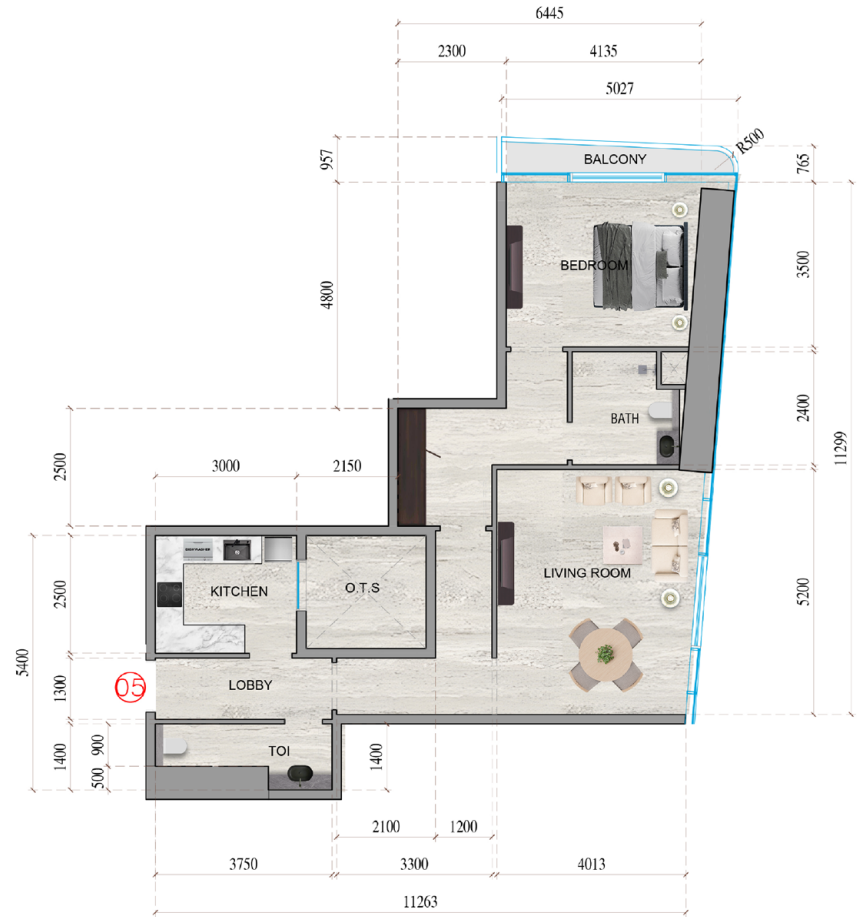

APARTMENT 5
APARTMENT TYPE : 1 BEDROOM
FLOOR NO. : 2nd - 9th, 12th-16th & 18th