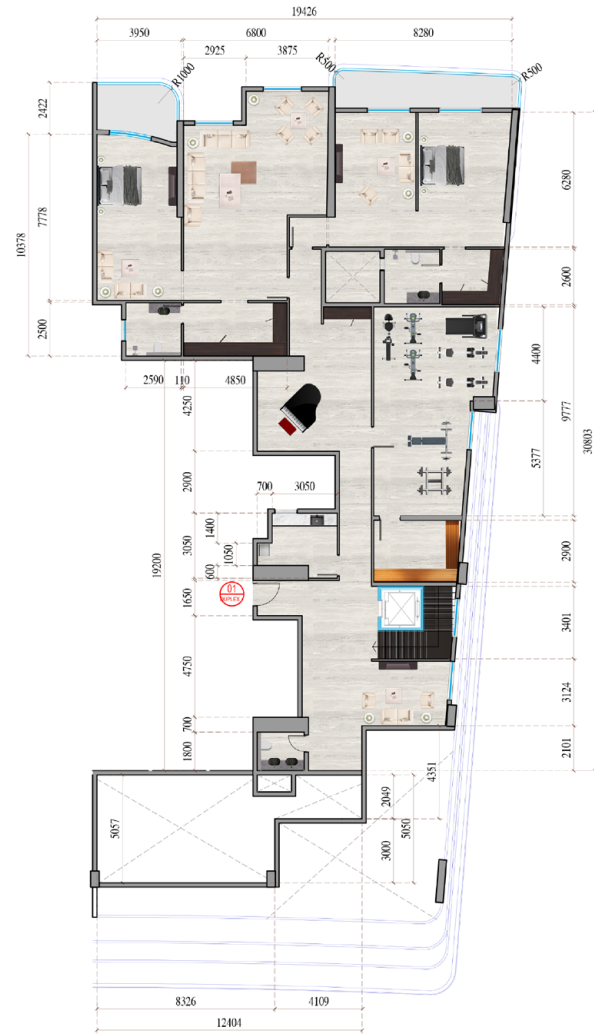

# FLOOR PLANS

▲ Al Khan Lagoon

▲ Al Majaz

▲ Al Taawun

▼ Sharjah Expo

FLOOR:

**2ND-9TH, 12TH-16TH & 18TH**

- 1 BR
- 4 BR
- 2 BR
- 4 BR DUPLEX - LOWER FLOOR
- 3 BR
- 4 BR DUPLEX - UPPER FLOOR

① 47th FLOOR PLAN  
DUPLEX 2 - LOWER FLOOR

② 48th FLOOR PLAN  
DUPLEX 2 - UPPER FLOOR

DUPLEX APARTMENT 1
APARTMENT TYPE : DUPLEX - 4 BEDROOM
FLOOR NO. : 49th - 50th FLOORS

1 49th FLOOR PLAN  
DUPLEX 1 - LOWER FLOOR