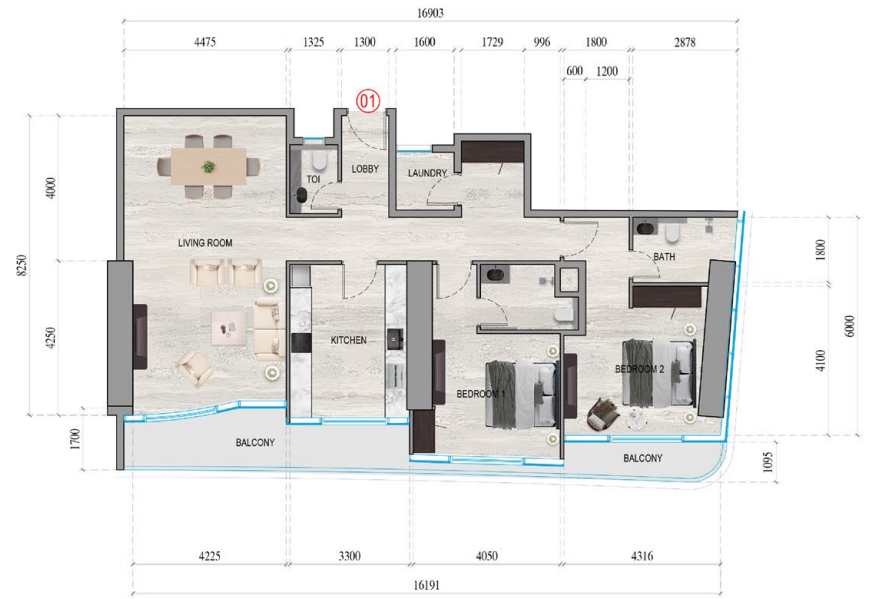

Corniche Rd

Corniche Rd

▲ Al Majaz

▼ Sharjah Expo

▲ Al Taawun

FLOOR:  
**50TH DUPLEX (UPPER FLOOR)**

- 1 BR
- 4 BR
- 2 BR
- 4 BR DUPLEX - LOWER FLOOR
- 3 BR
- 4 BR DUPLEX - UPPER FLOOR

# UNIT PLANS

APARTMENT 1
APARTMENT TYPE : 2 BEDROOM
FLOOR NO. : 2nd - 9th, 12th-18th & 18th

APARTMENT 2
APARTMENT TYPE : 1 BEDROOM
FLOOR NO. : 2nd-9th, 12th-16th & 18th

APARTMENT 3
APARTMENT TYPE : 1 BEDROOM
FLOOR NO. : 2nd-9th, 12th-16th & 18th