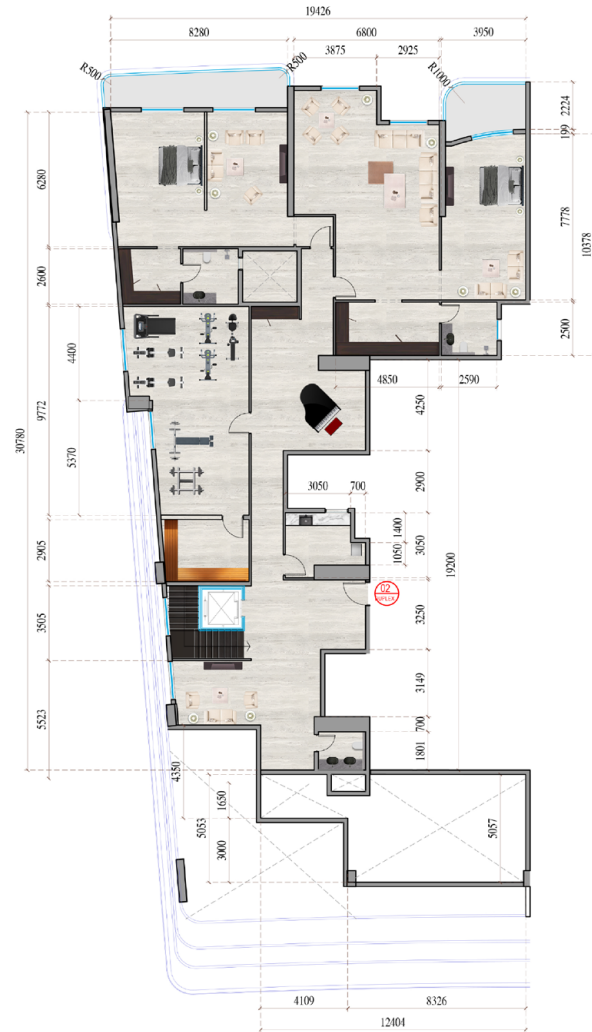

② 50th FLOOR PLAN
DUPLEX 2 - UPPER FLOOR