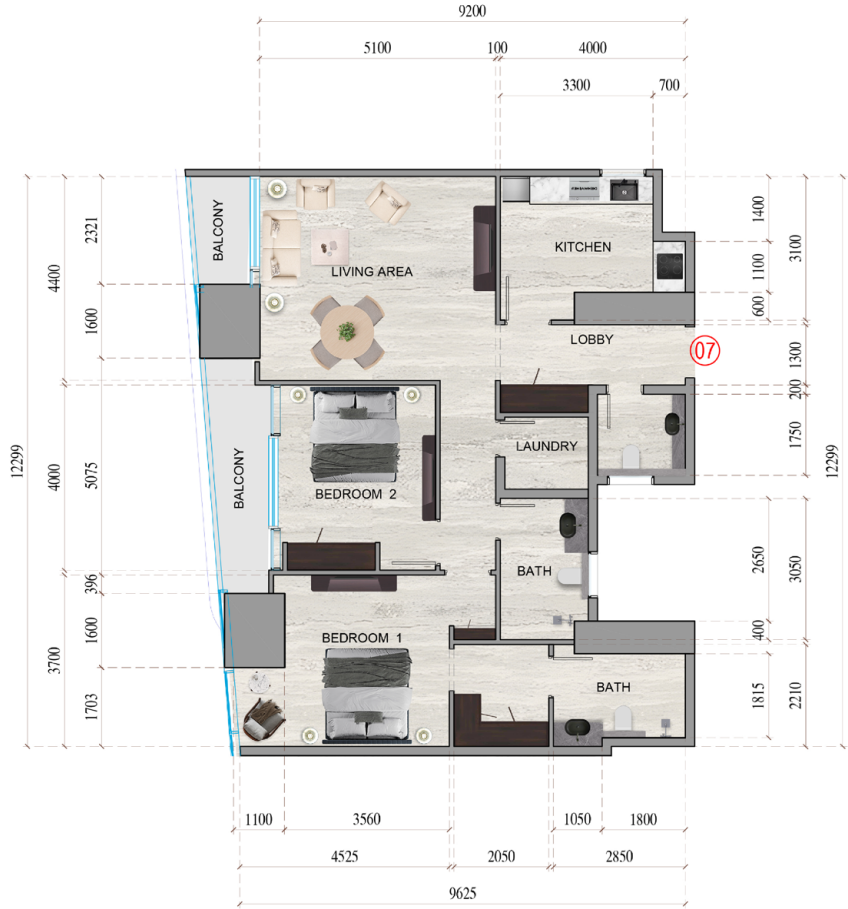

APARTMENT 7
APARTMENT TYPE : 2 BEDROOM
FLOOR NO. : 10th-11th, 19th-22nd, 30th-33rd, 35th-42nd FLOORS