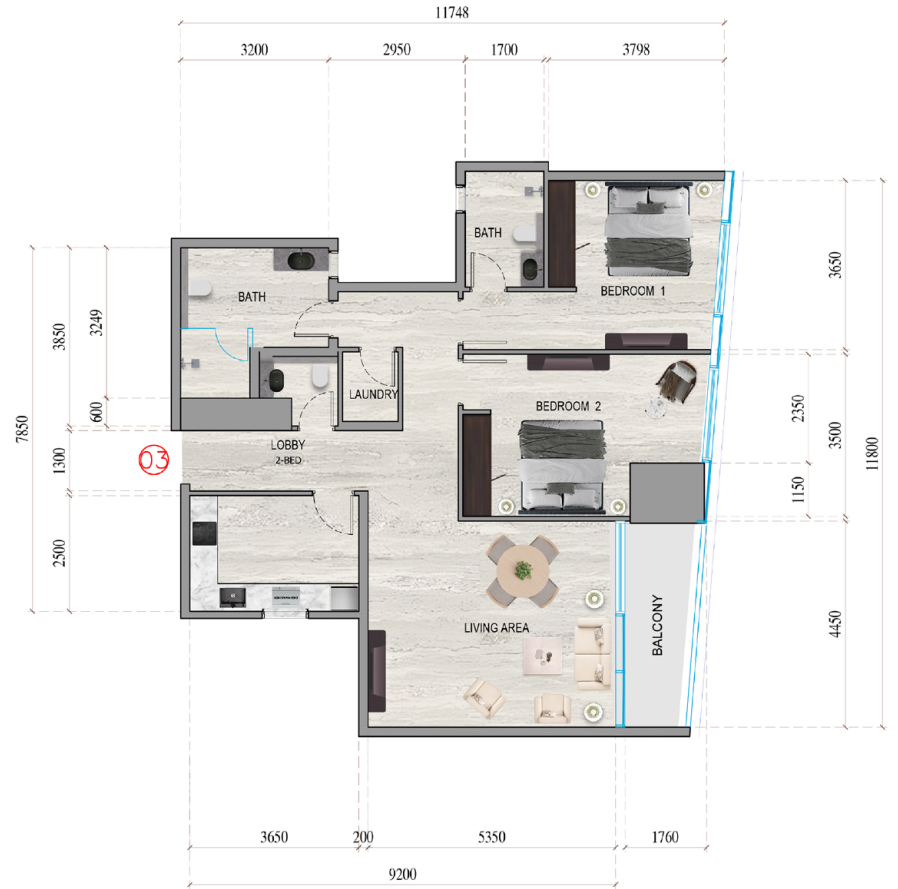

APARTMENT 3
APARTMENT TYPE : 2 BEDROOM
FLOOR NO. : 10th-11th, 19th-33rd, 35th-39th, & 40th-42nd FLOORS