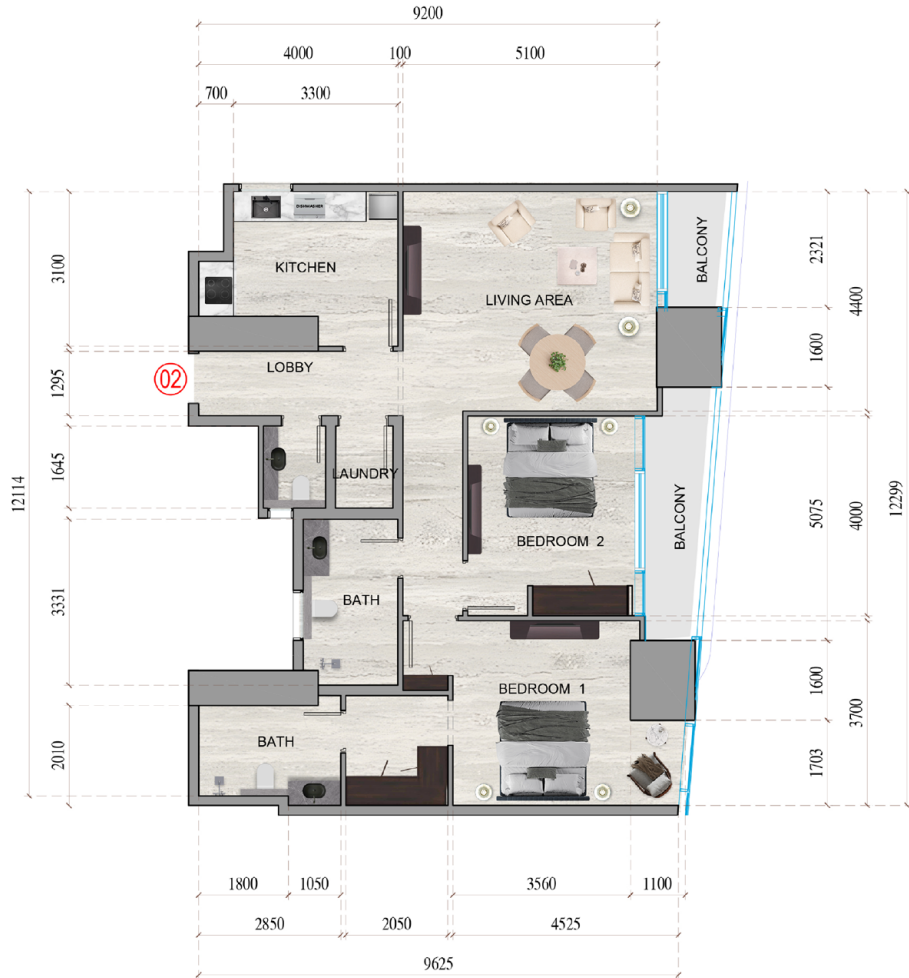

APARTMENT 2
APARTMENT TYPE : 2 BEDROOM
FLOOR NO. : 10th-11th, 19th-22nd, 30th-33rd, 35th-42nd FLOORS