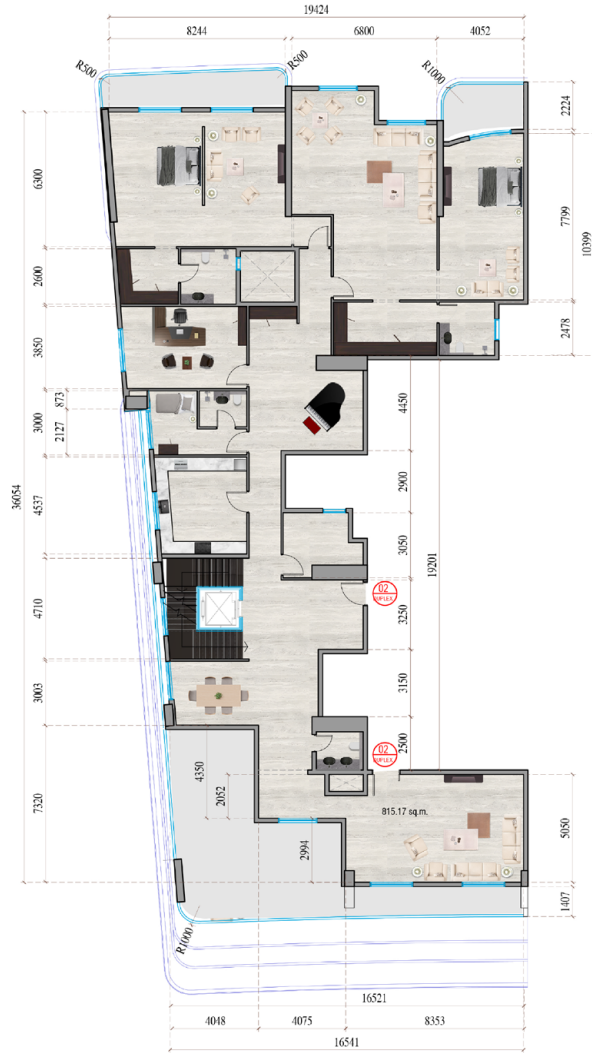

DUPLEX APARTMENT 2
APARTMENT TYPE : DUPLEX - 4 BEDROOM
FLOOR NO. : 49th - 50th FLOORs

① 49th FLOOR PLAN
DUPLEX 2 - LOWER FLOOR