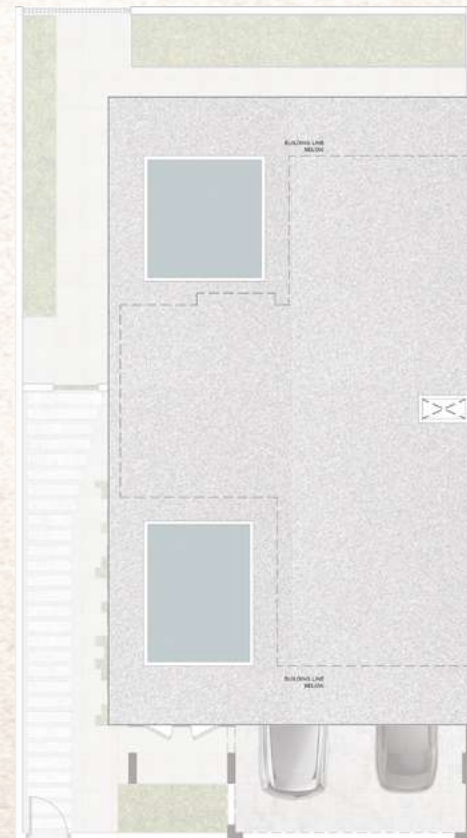

This is the future of open living, framing serene views of meandering landscapes and lush horizons.

Tlal Islands Mansion
(Ground floor)

Tlal Islands Mansion
(First floor)

Tlal Islands Mansion
(Second floor)

Tlal Islands Mansion
(Roof)

Tilal

BINGHATTI

Tilal Islands Grand Mansion

6 BEDROOM

Inspired by an Evergreen Spirit
Isometric Floor Plan

VILLA TYPE	FLOOR	BUA	
		SQM	SQFT
STAND ALONE VILLA	BASEMENT FLOOR	180.57	1943.64
	GROUND FLOOR	158.9	1710.39
	FIRST FLOOR	118.59	1276.49
	SECOND FLOOR	184.5	1985.94
TOTAL		642.56	6916.46