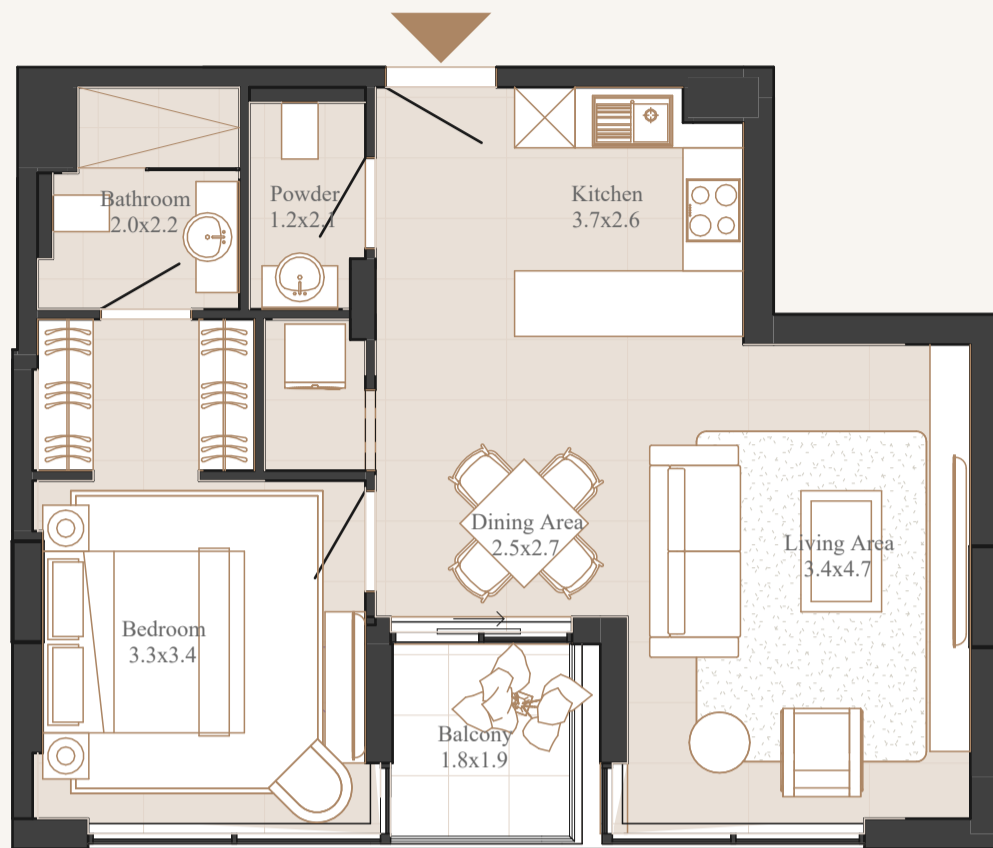

APARTMENT №201

Huge living room + bedroom + baths 2

AREA: 64,69 SQ.M. / 696,32 SQ.FT.

BALCONY: 3,91 SQ.M.

RESIDENCE FEATURES:

Kitchen appliances	— "Miele" Germany
Sanitary Wares	— "Kohler" Germany
Silent drainage pipes	— "Geberit" Switzerland
Soundproof windows	— "Alumil" Greece
Climate control	— "LG" with mobile control
Air filtration system	— Supergrade F8
Window curtains	— Motorised with remote control
Feature wall tiles	— "Museum" Spain

AMENITIES:

Infinity pool with Burj Khalifa view
Sunbathing deck with Burj Khalifa view
Community BBQ terrace with Burj Khalifa view
SkyGYM on Roof Floor