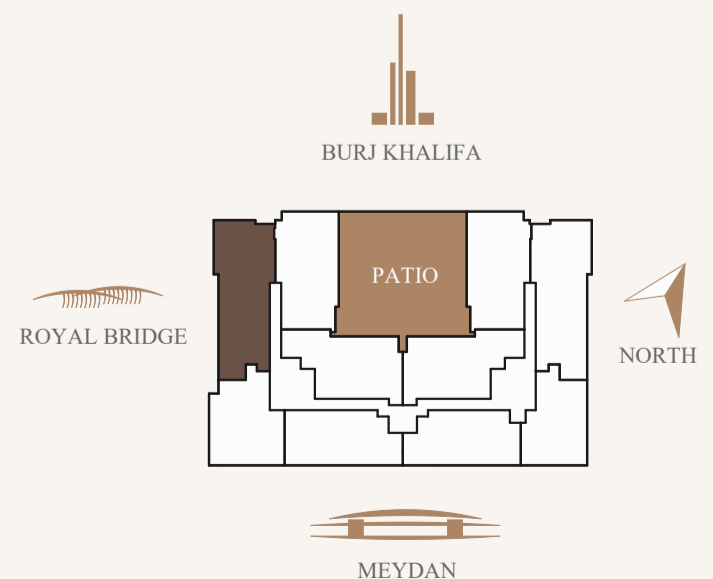

AMENITIES:

Infinity pool with Burj Khalifa view
Sunbathing deck with Burj Khalifa view
Community BBQ terrace with Burj Khalifa view
SkyGYM on Roof Floor