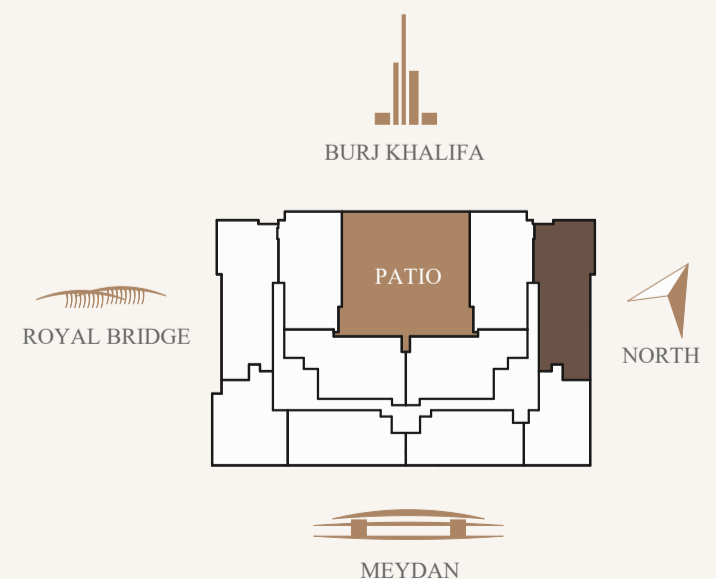

### AMENITIES:

Infinity pool with Burj Khalifa view  
 Sunbathing deck with Burj Khalifa view  
 Community BBQ terrace with Burj Khalifa view  
 SkyGYM on Roof Floor

\* All dimensions shown are estimated. Actual size will be mentioned in title deed