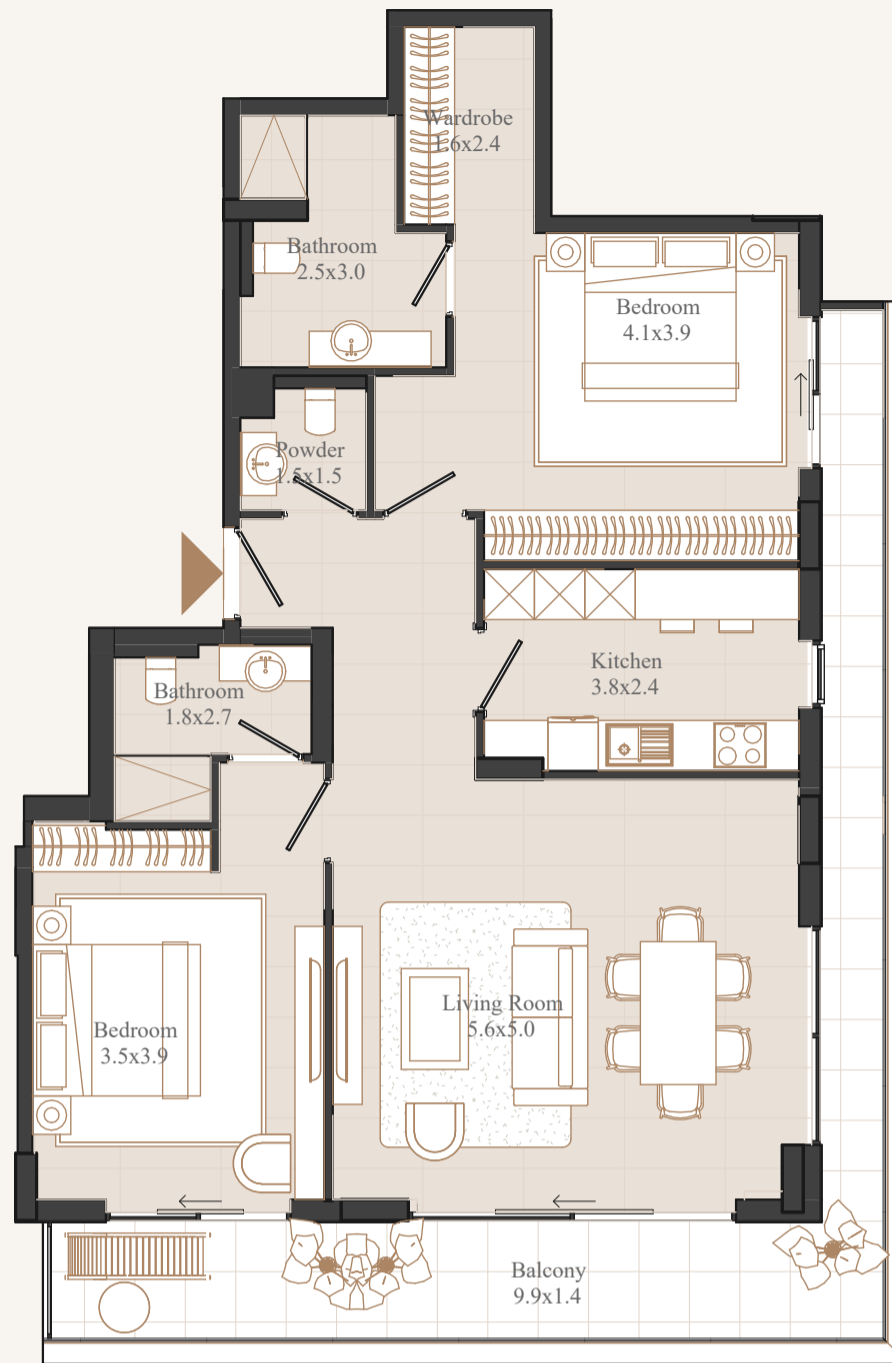

APARTMENT №409

Huge living room + bedrooms 2 + baths 3

AREA: 127,58 SQ.M.

BALCONY: 24,16 SQ.M.

RESIDENCE FEATURES:

Kitchen appliances	— "Miele" Germany
Sanitary Wares	— "Kohler" Germany
Silent drainage pipes	— "Geberit" Switzerland
Soundproof windows	— "Alumil" Greece
Climate control	— "LG" with mobile control
Air filtration system	— Supergrade F8
Window curtains	— Motorised with remote control
Feature wall tiles	— "Museum" Spain

AMENITIES:

Infinity pool with Burj Khalifa view
Sunbathing deck with Burj Khalifa view
Community BBQ terrace with Burj Khalifa view
SkyGYM on Roof Floor