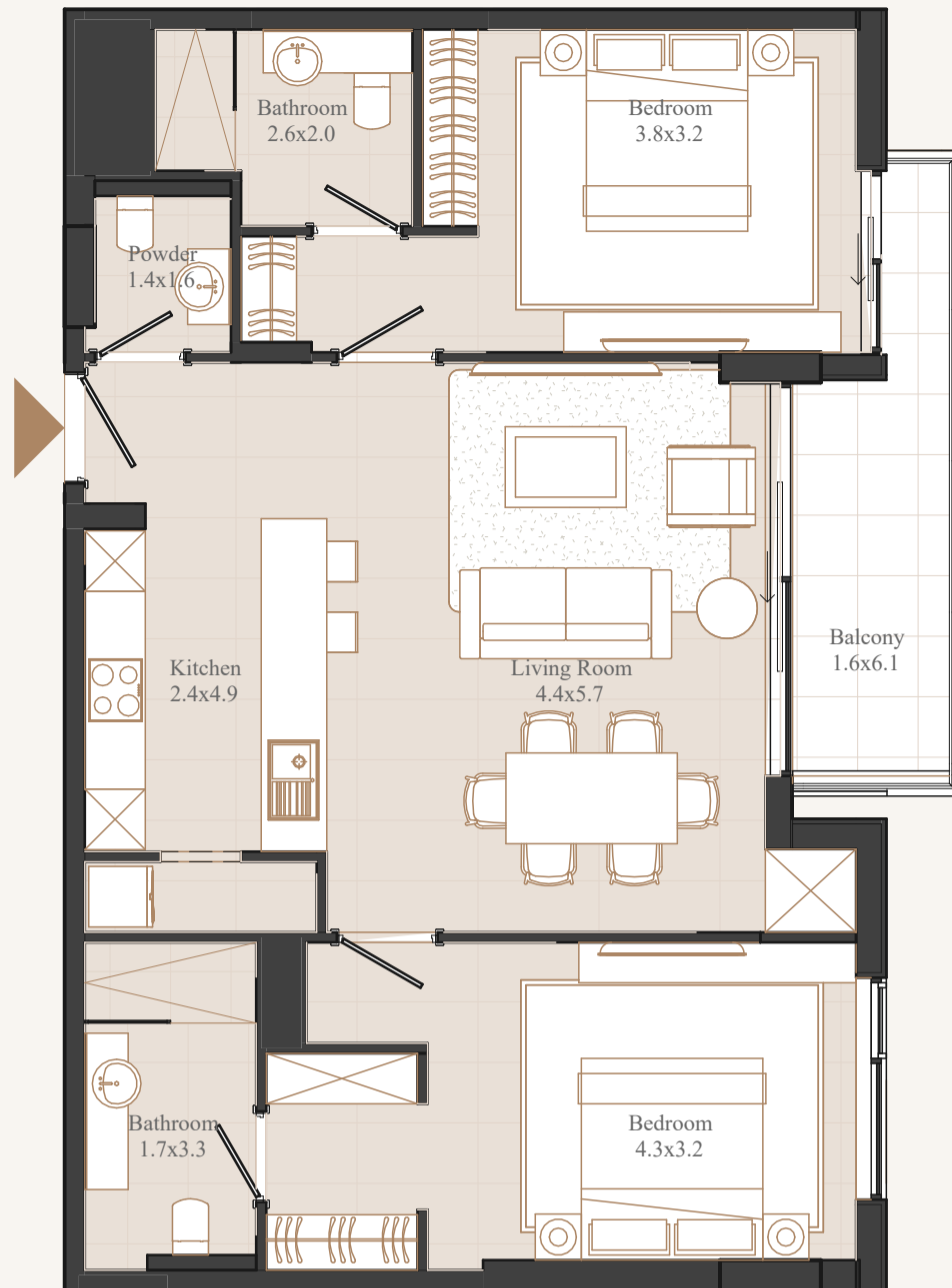

APARTMENT №110

Huge living room + bedrooms 2 + baths 3

AREA: 101,7 SQ.M. / 1094,69 SQ.FT.

BALCONY: 8,42 SQ.M.

RESIDENCE FEATURES:

Kitchen appliances	— "Miele" Germany
Sanitary Wares	— "Kohler" Germany
Silent drainage pipes	— "Geberit" Switzerland
Soundproof windows	— "Alumil" Greece
Climate control	— "LG" with mobile control
Air filtration system	— Supergrade F8
Window curtains	— Motorised with remote control
Feature wall tiles	— "Museum" Spain

AMENITIES:

Infinity pool with Burj Khalifa view
Sunbathing deck with Burj Khalifa view
Community BBQ terrace with Burj Khalifa view
SkyGYM on Roof Floor