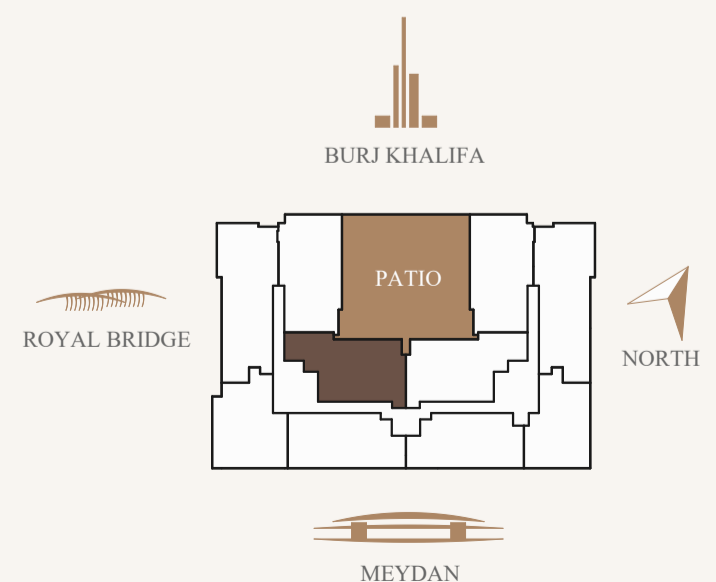

* All dimensions shown are estimated. Actual size will be mentioned in title deed