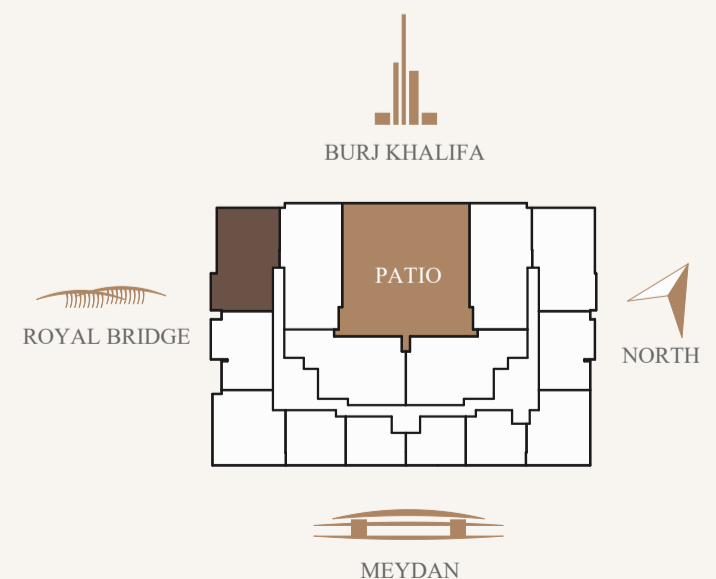

* All dimensions shown are estimated. Actual size will be mentioned in title deed