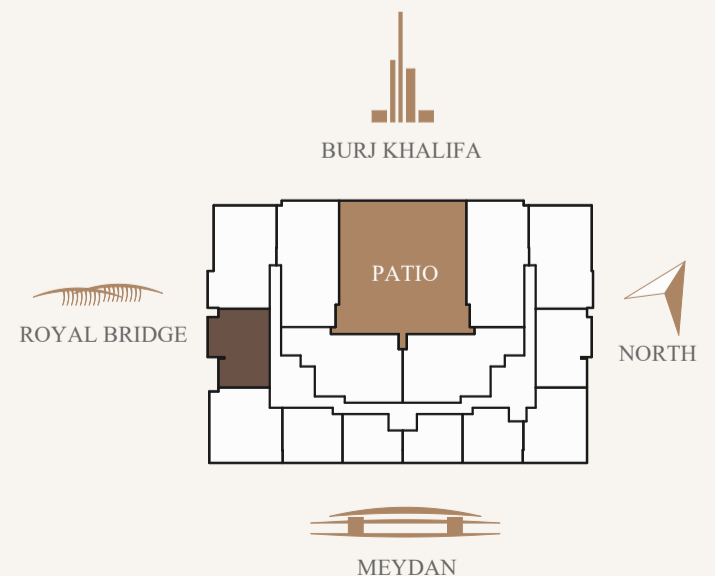

* All dimensions shown are estimated. Actual size will be mentioned in title deed