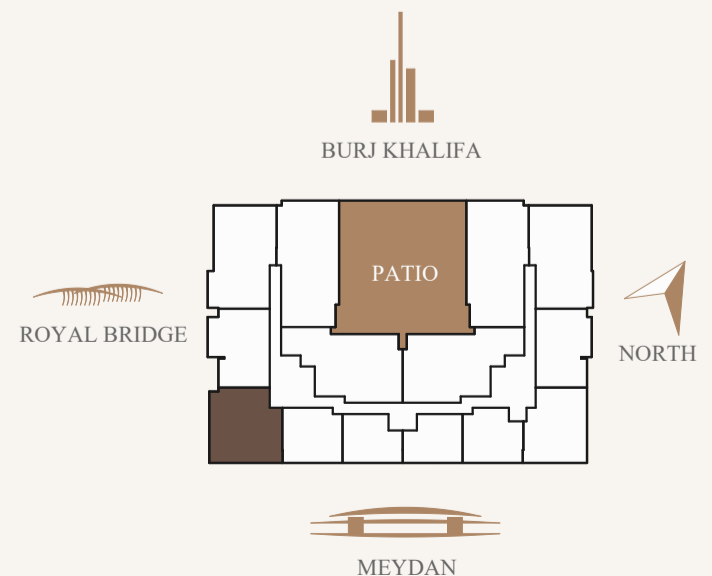

**AMENITIES:**

- Infinity pool with Burj Khalifa view
- Sunbathing deck with Burj Khalifa view
- Community BBQ terrace with Burj Khalifa view
- SkyGYM on Roof Floor

\* All dimensions shown are estimated. Actual size will be mentioned in title deed