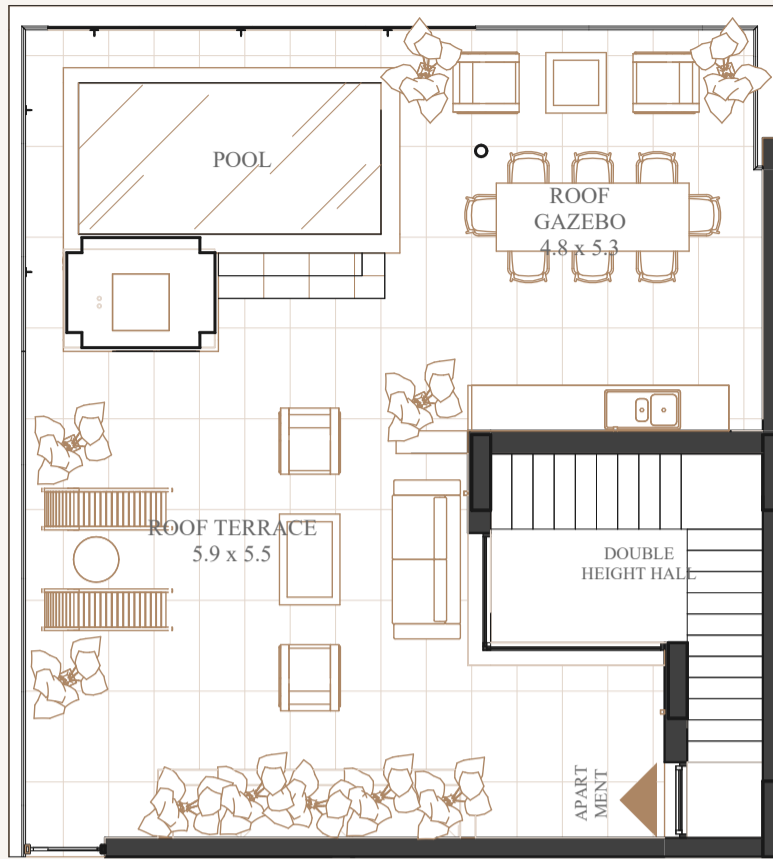

ROOF AMENITIES

SECOND LEVEL