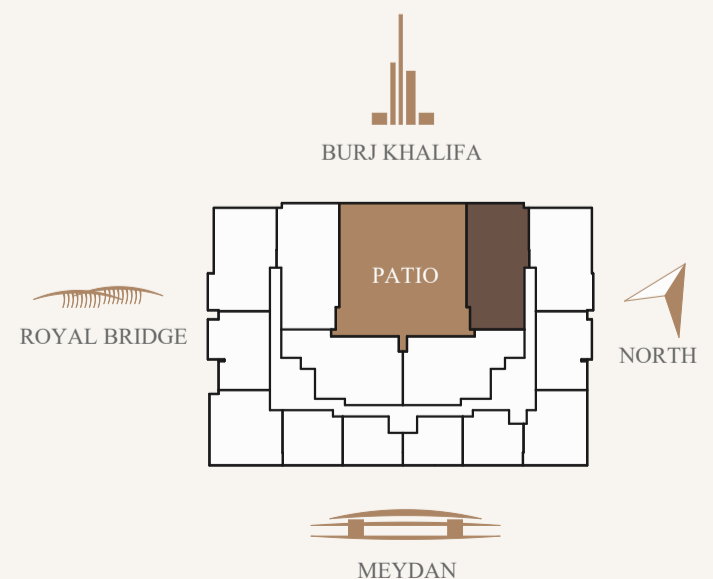

AMENITIES:

- Infinity pool with Burj Khalifa view
- Sunbathing deck with Burj Khalifa view
- Community BBQ terrace with Burj Khalifa view
- SkyGYM on Roof Floor