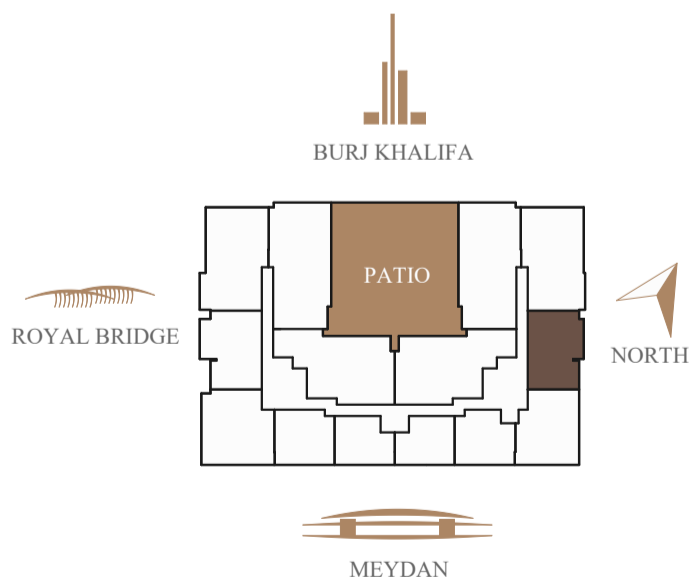

AMENITIES:

Infinity pool with Burj Khalifa view
Sunbathing deck with Burj Khalifa view
Community BBQ terrace with Burj Khalifa view
SkyGYM on Roof Floor