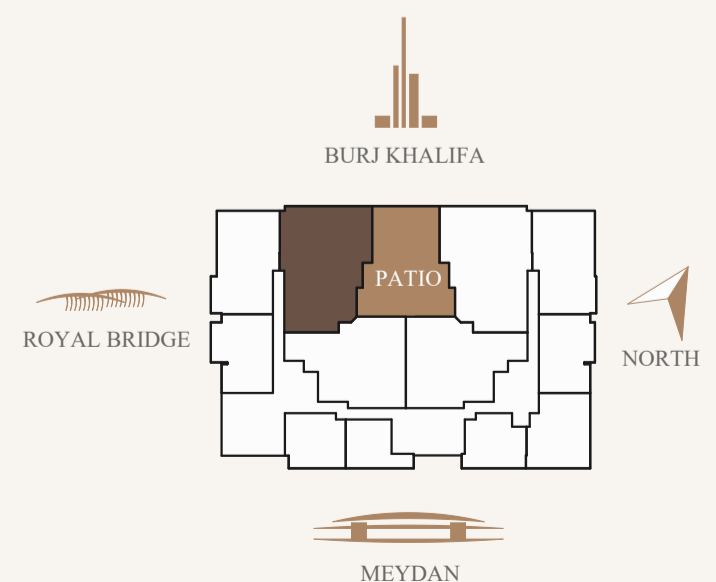

AMENITIES:

- Infinity pool with Burj Khalifa view
- Sunbathing deck with Burj Khalifa view
- Community BBQ terrace with Burj Khalifa view
- SkyGYM on Roof Floor