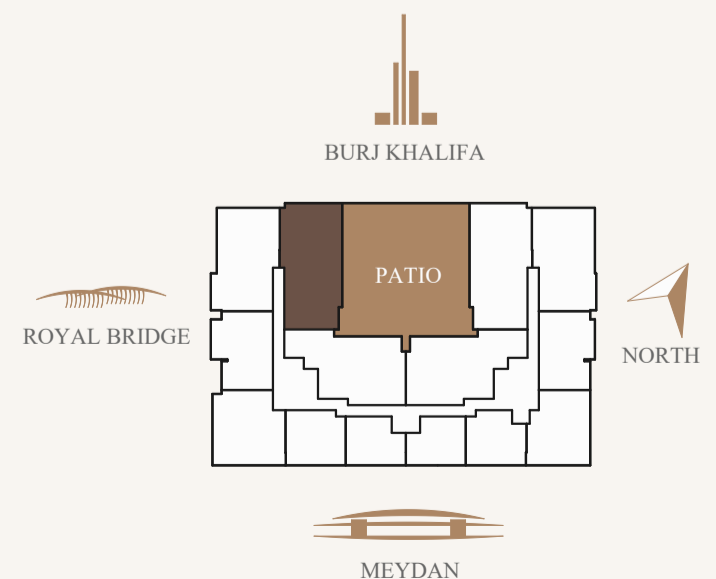

AMENITIES:

Infinity pool with Burj Khalifa view
Sunbathing deck with Burj Khalifa view
Community BBQ terrace with Burj Khalifa view
SkyGYM on Roof Floor