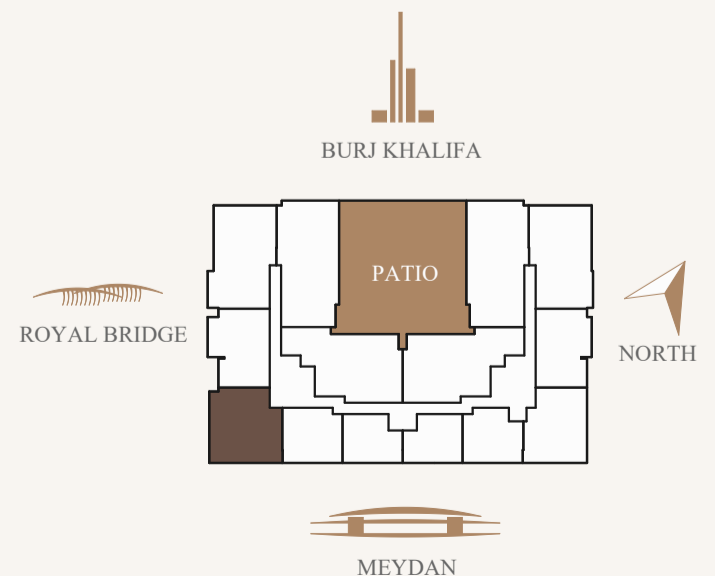

* All dimensions shown are estimated. Actual size will be mentioned in title deed