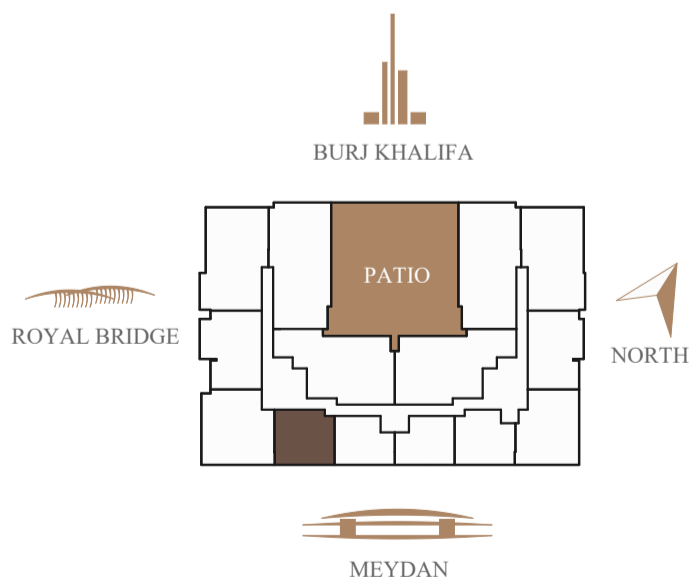

AMENITIES:

Infinity pool with Burj Khalifa view
Sunbathing deck with Burj Khalifa view
Community BBQ terrace with Burj Khalifa view
SkyGYM on Roof Floor