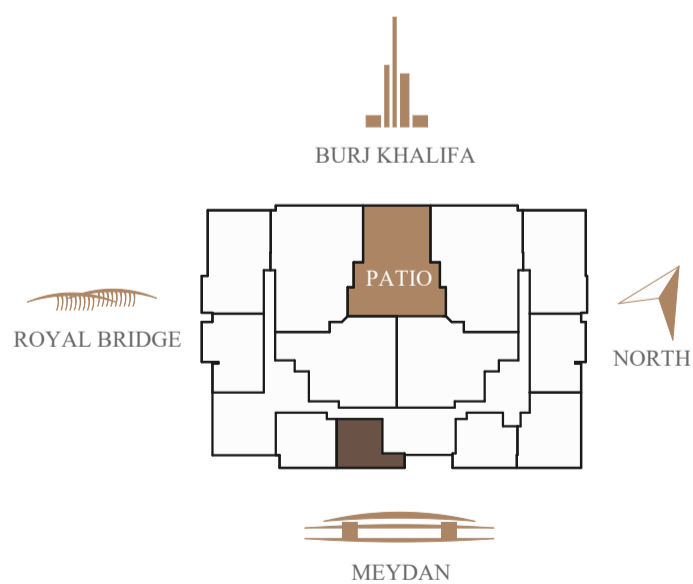

AMENITIES:

Infinity pool with Burj Khalifa view
Sunbathing deck with Burj Khalifa view
Community BBQ terrace with Burj Khalifa view
SkyGYM on Roof Floor