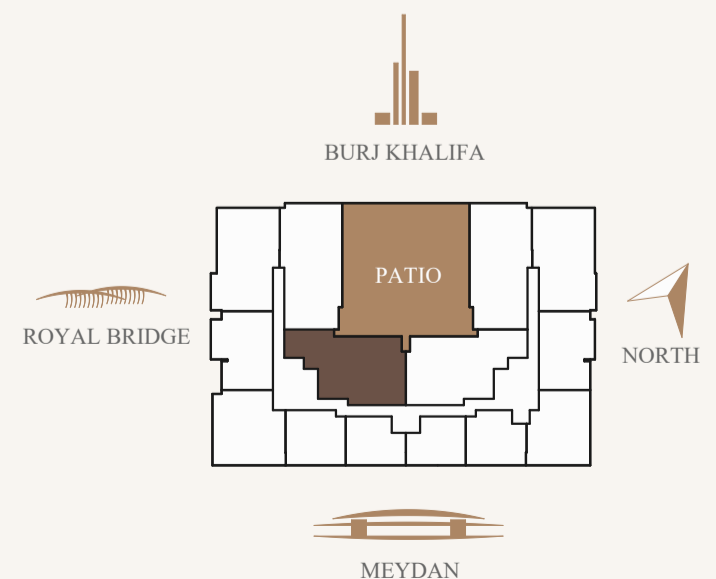

* All dimensions shown are estimated. Actual size will be mentioned in title deed