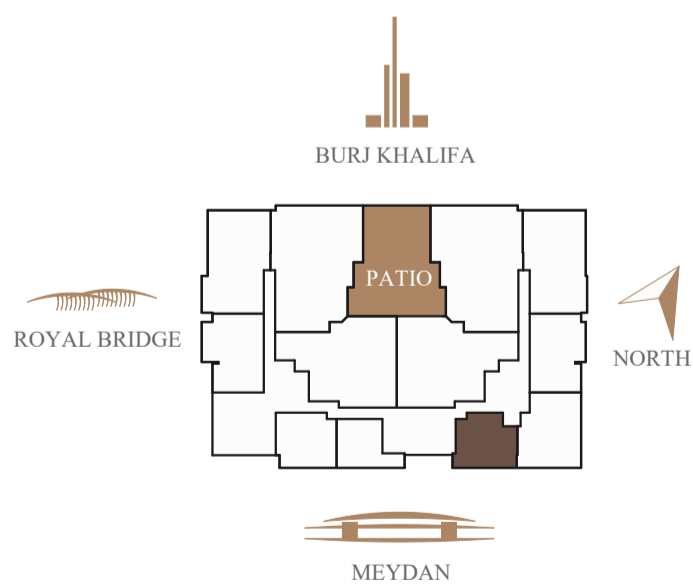

AMENITIES:

Infinity pool with Burj Khalifa view
Sunbathing deck with Burj Khalifa view
Community BBQ terrace with Burj Khalifa view
SkyGYM on Roof Floor