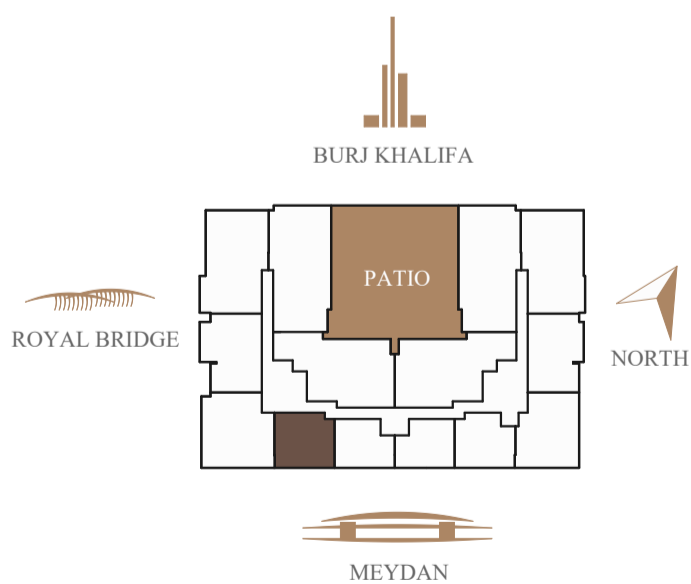

AMENITIES:

Infinity pool with Burj Khalifa view
Sunbathing deck with Burj Khalifa view
Community BBQ terrace with Burj Khalifa view
SkyGYM on Roof Floor