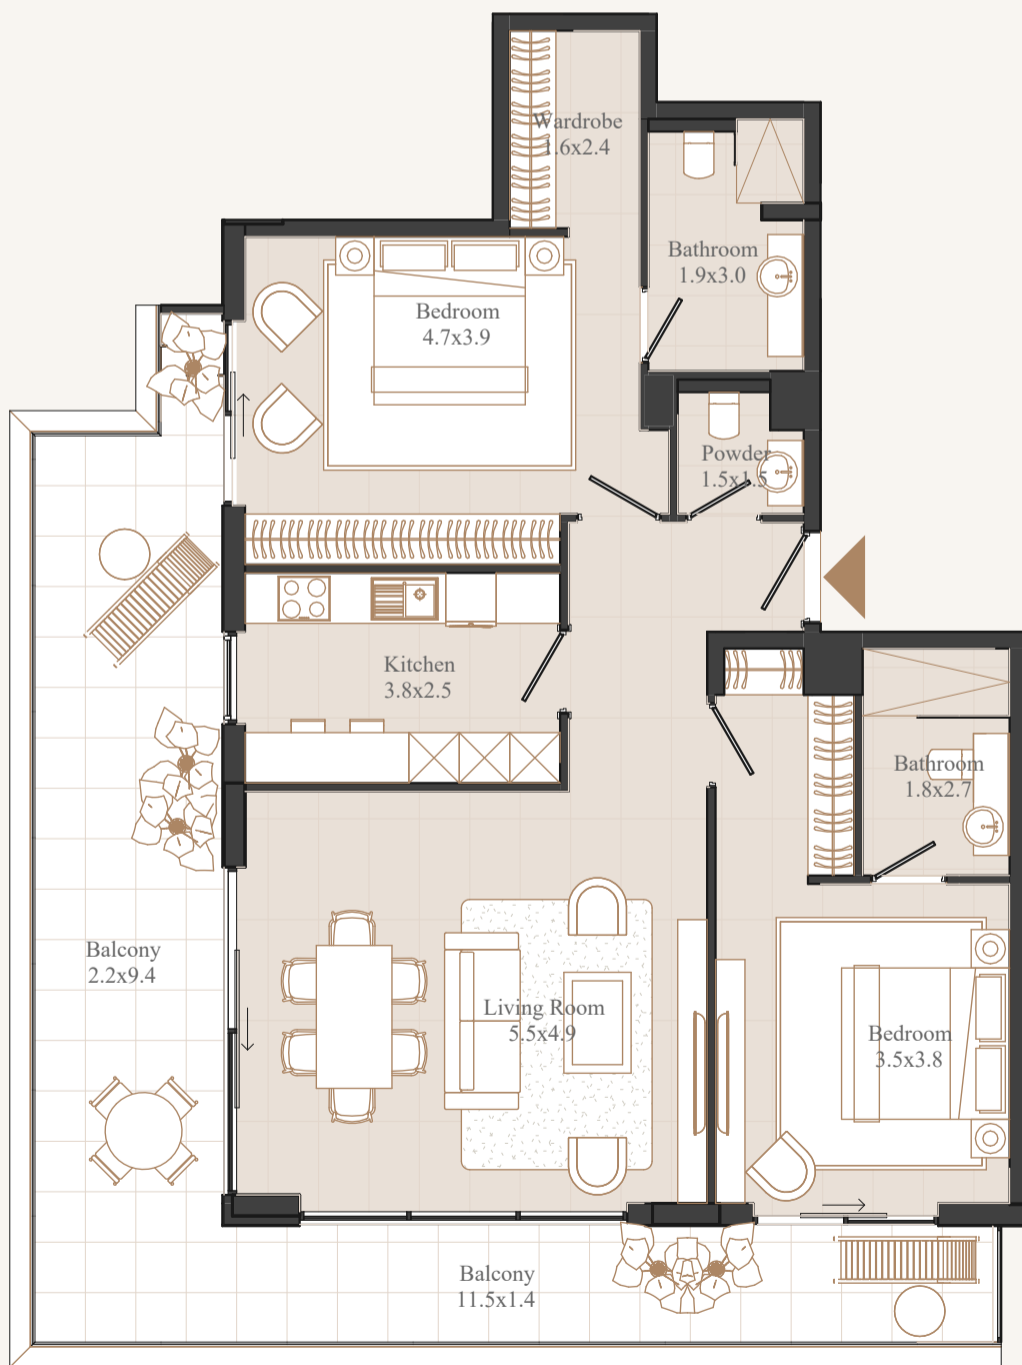

Huge living room + bedrooms 2 + baths 3

AREA: 145,13 SQ.M.
BALCONY: 40,2 SQ.M.

RESIDENCE FEATURES:

Kitchen appliances	— "Miele" Germany
Sanitary Wares	— "Kohler" Germany
Silent drainage pipes	— "Geberit" Switzerland
Soundproof windows	— "Alumil" Greece
Climate control	— "LG" with mobile control
Air filtration system	— Supergrade F8
Window curtains	— Motorised with remote control
Feature wall tiles	— "Museum" Spain

AMENITIES:

- Infinity pool with Burj Khalifa view
- Sunbathing deck with Burj Khalifa view
- Community BBQ terrace with Burj Khalifa view
- SkyGYM on Roof Floor

* All dimensions shown are estimated. Actual size will be mentioned in title deed