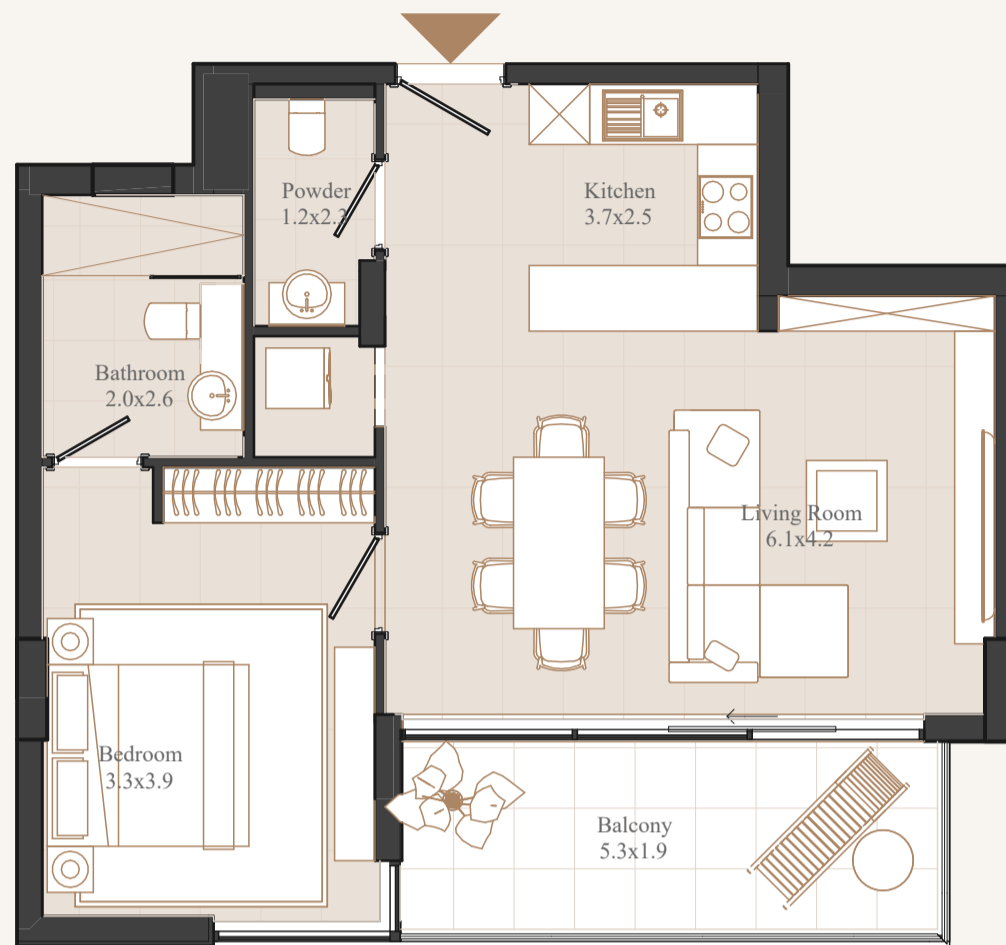

APARTMENT №112

Huge living room + bedroom + baths 2

AREA: 73,79 SQ.M. / 794,27 SQ.FT.

BALCONY: 10,83 SQ.M.

RESIDENCE FEATURES:

Kitchen appliances	— "Miele" Germany
Sanitary Wares	— "Kohler" Germany
Silent drainage pipes	— "Geberit" Switzerland
Soundproof windows	— "Alumil" Greece
Climate control	— "LG" with mobile control
Air filtration system	— Supergrade F8
Window curtains	— Motorised with remote control
Feature wall tiles	— "Museum" Spain

AMENITIES:

Infinity pool with Burj Khalifa view
Sunbathing deck with Burj Khalifa view
Community BBQ terrace with Burj Khalifa view
SkyGYM on Roof Floor