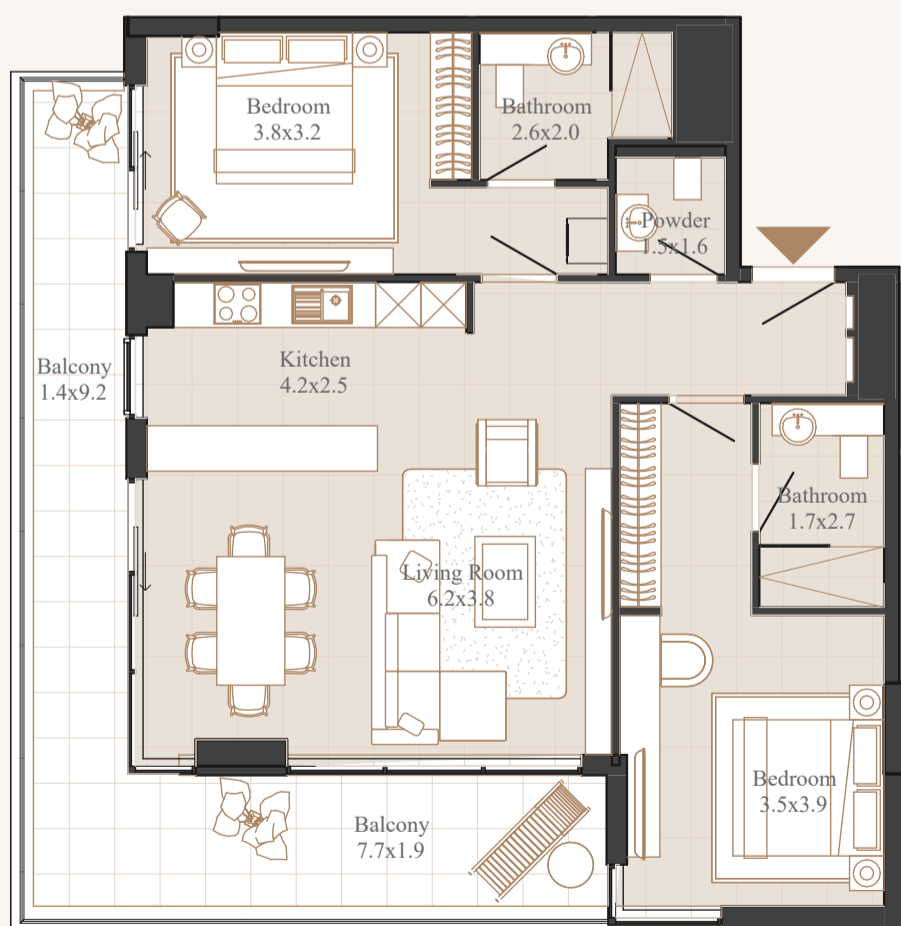

* All dimensions shown are estimated. Actual size will be mentioned in title deed