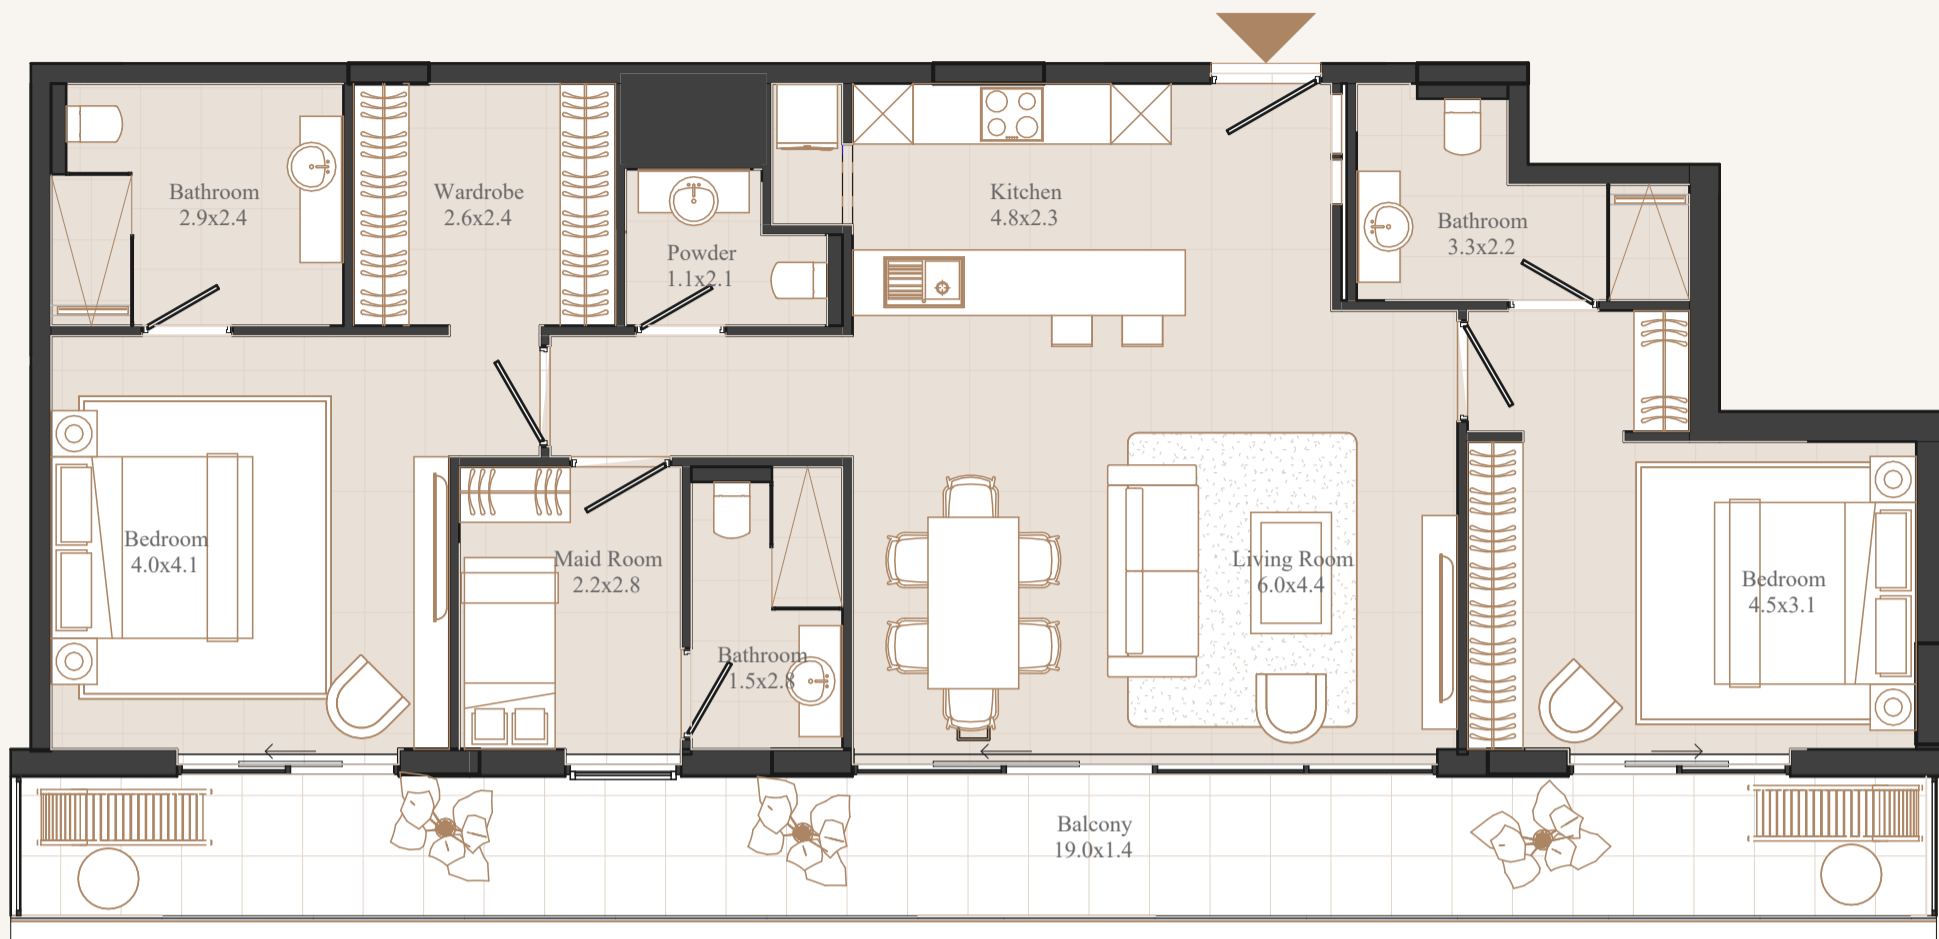

APARTMENT №401

Huge living room + bedrooms 2+ baths 3 + maid

AREA: 146,39 SQ.M.

BALCONY: 28,46 SQ.M.

RESIDENCE FEATURES:

Kitchen appliances	— "Miele" Germany
Sanitary Wares	— "Kohler" Germany
Silent drainage pipes	— "Geberit" Switzerland
Soundproof windows	— "Alumil" Greece
Climate control	— "LG" with mobile control
Air filtration system	— Supergrade F8
Window curtains	— Motorised with remote control
Feature wall tiles	— "Museum" Spain

AMENITIES:

Infinity pool with Burj Khalifa view
Sunbathing deck with Burj Khalifa view
Community BBQ terrace with Burj Khalifa view
SkyGYM on Roof Floor