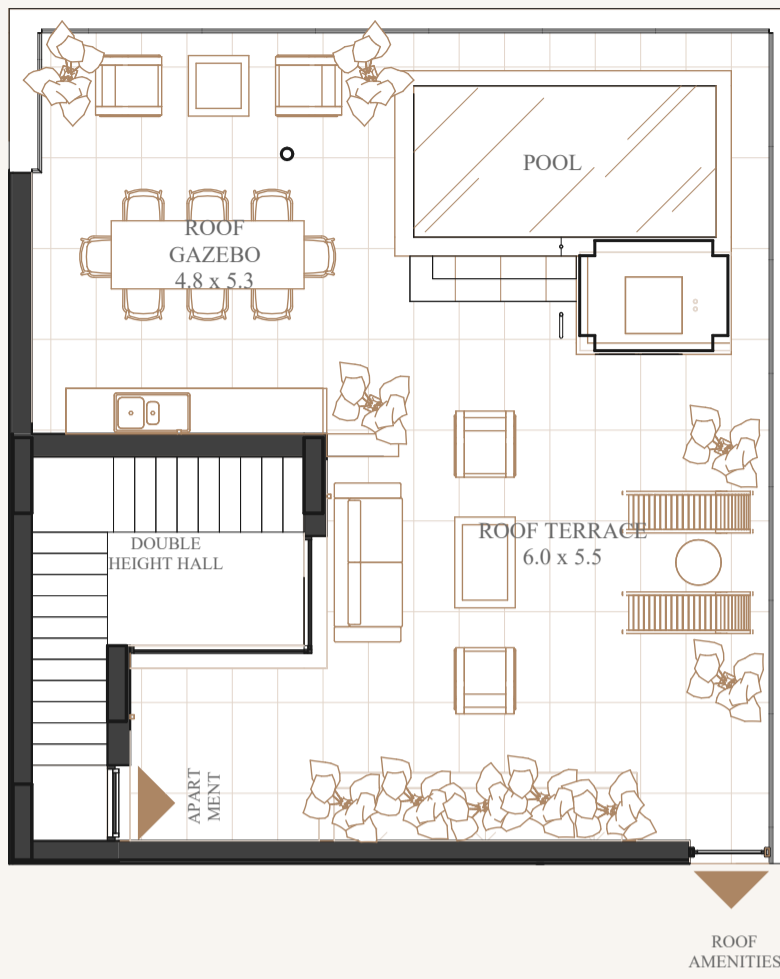

SECOND LEVEL