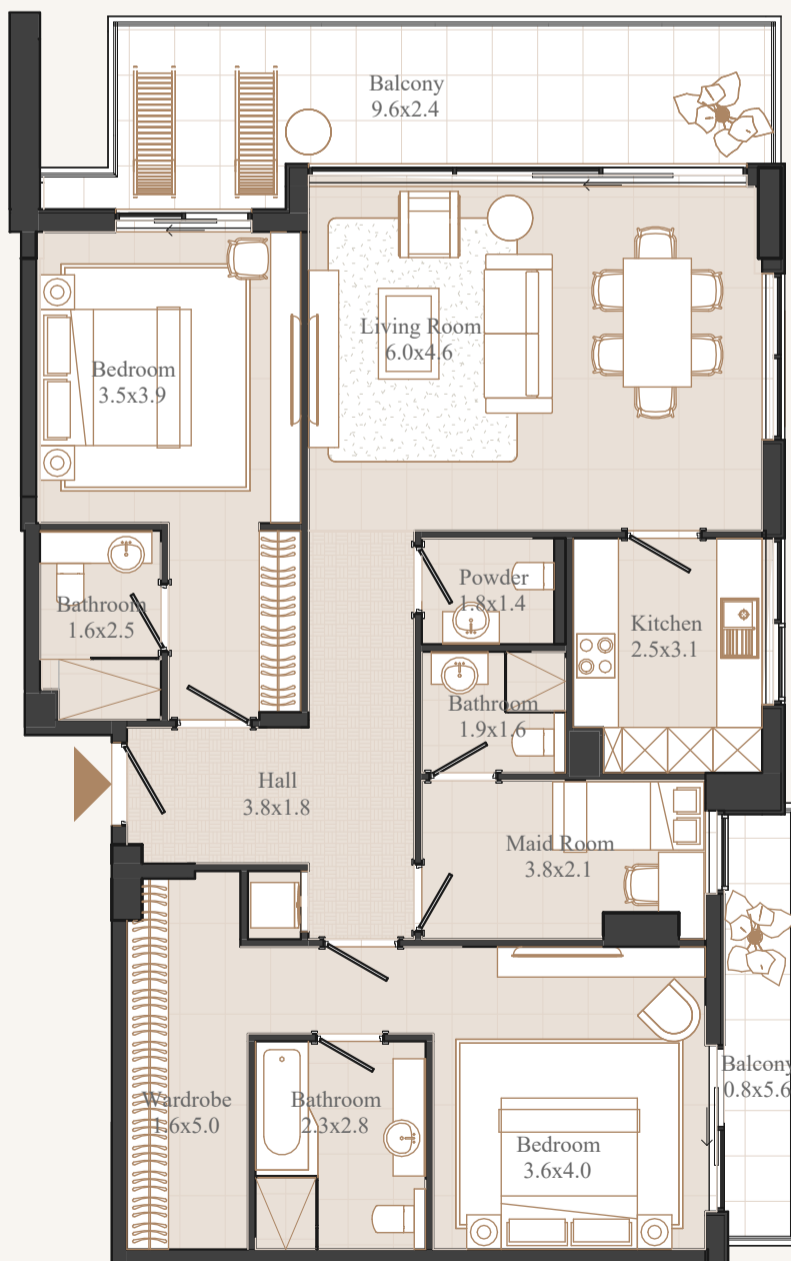

* All dimensions shown are estimated. Actual size will be mentioned in title deed