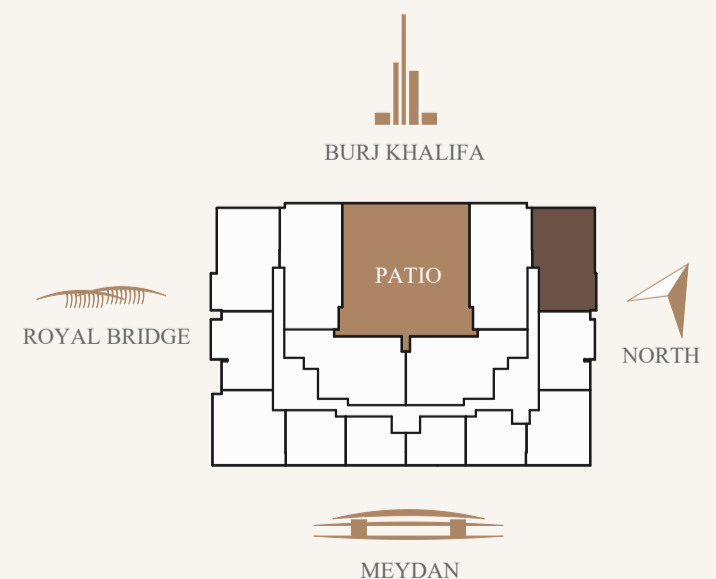

* All dimensions shown are estimated. Actual size will be mentioned in title deed