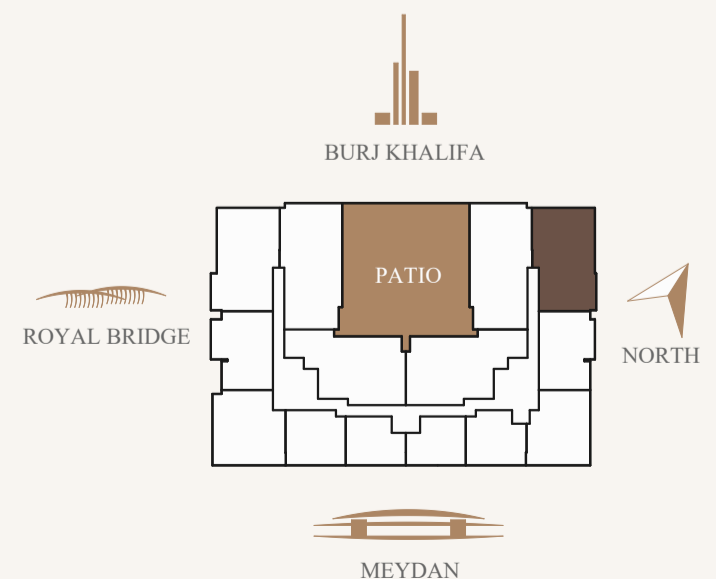

AMENITIES:

- Infinity pool with Burj Khalifa view
- Sunbathing deck with Burj Khalifa view
- Community BBQ terrace with Burj Khalifa view
- SkyGYM on Roof Floor