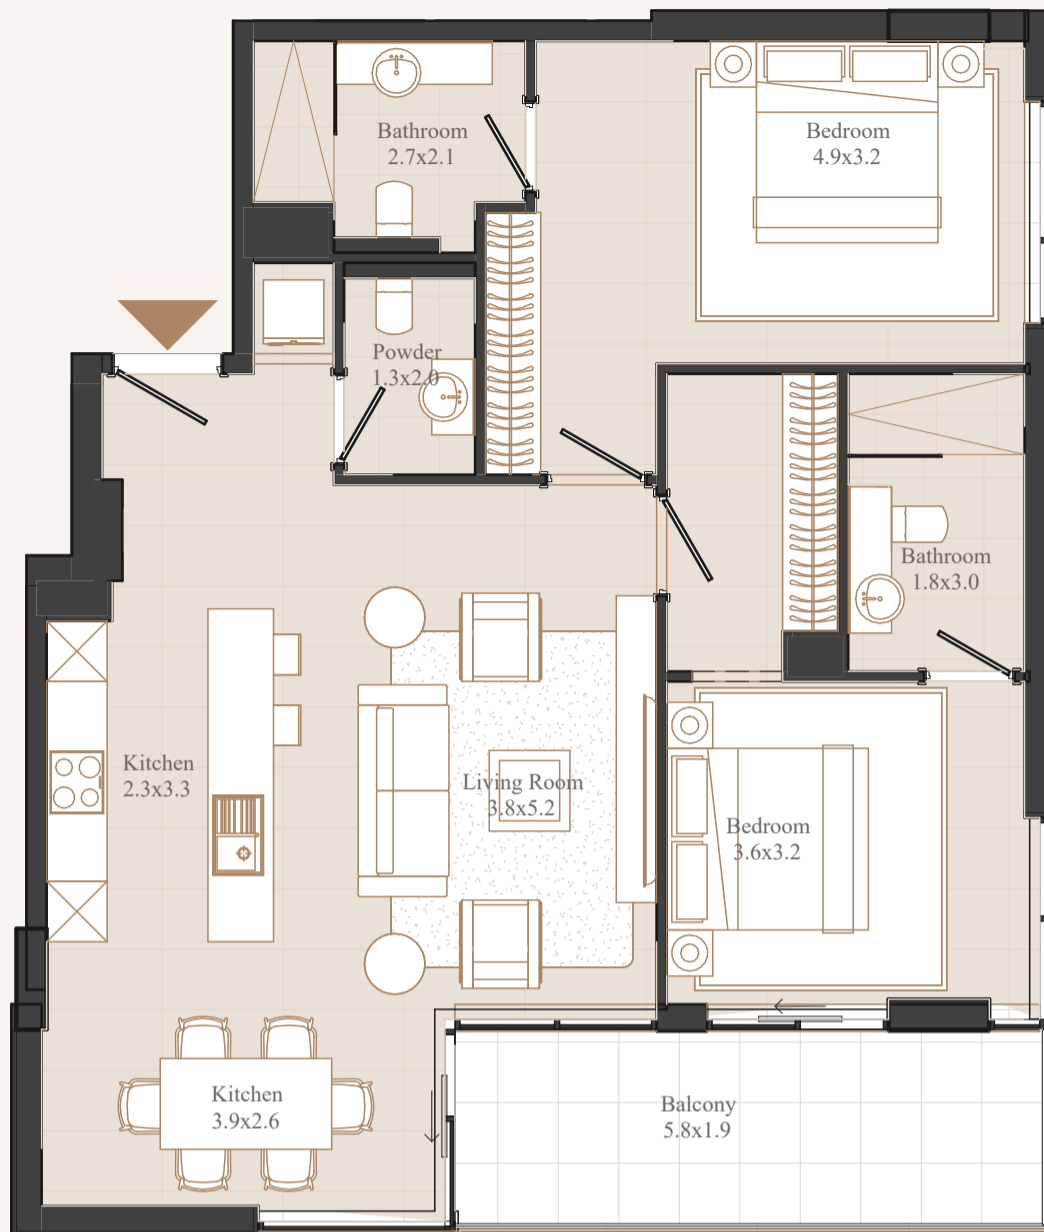

APARTMENT №312

Huge living room + bedrooms 2 + baths 3

AREA: 109,62 SQ.M. / 1179,94 SQ.FT.

BALCONY: 11,9 SQ.M.

RESIDENCE FEATURES:

Kitchen appliances	— "Miele" Germany
Sanitary Wares	— "Kohler" Germany
Silent drainage pipes	— "Geberit" Switzerland
Soundproof windows	— "Alumil" Greece
Climate control	— "LG" with mobile control
Air filtration system	— Supergrade F8
Window curtains	— Motorised with remote control
Feature wall tiles	— "Museum" Spain

AMENITIES:

Infinity pool with Burj Khalifa view
Sunbathing deck with Burj Khalifa view
Community BBQ terrace with Burj Khalifa view
SkyGYM on Roof Floor