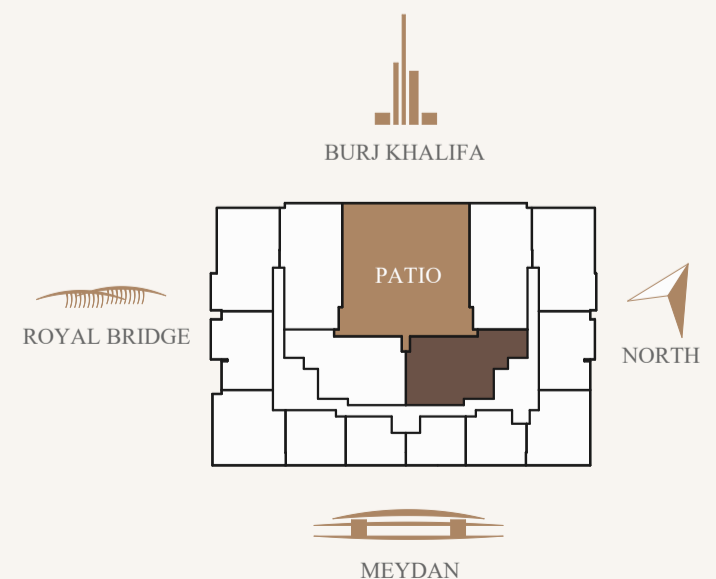

* All dimensions shown are estimated. Actual size will be mentioned in title deed