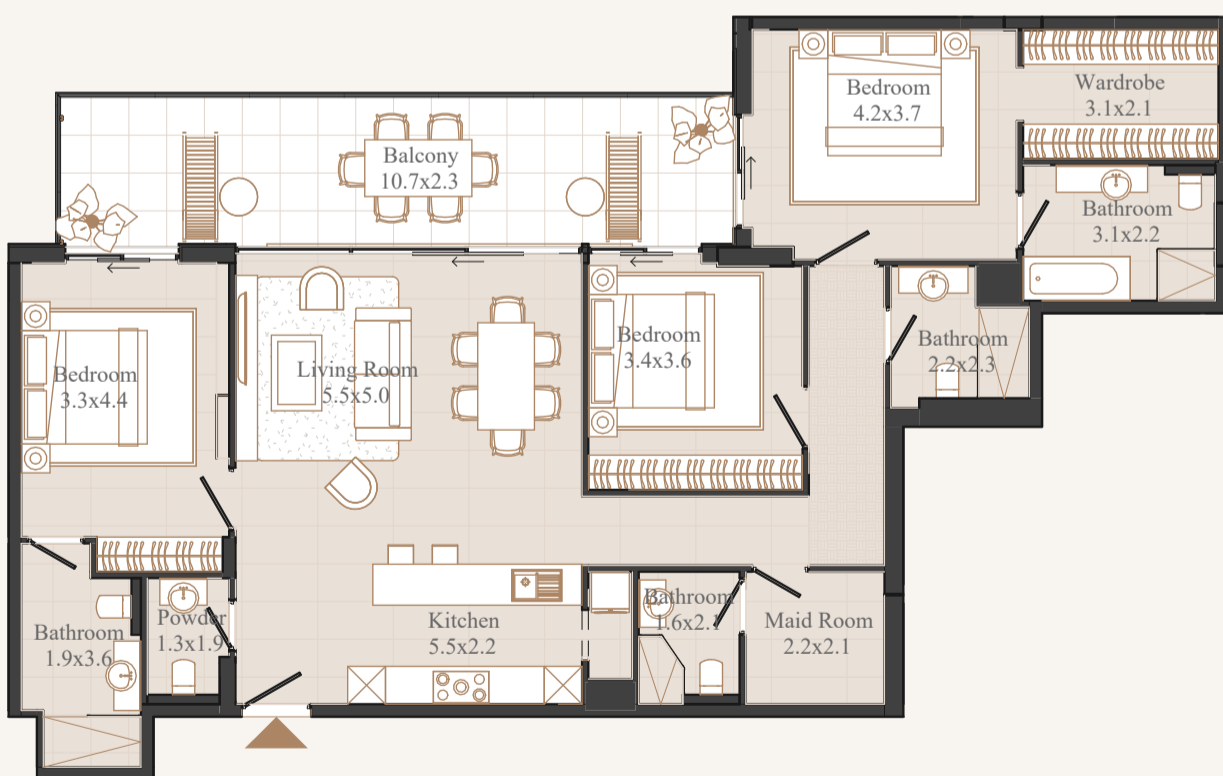

* All dimensions shown are estimated. Actual size will be mentioned in title deed