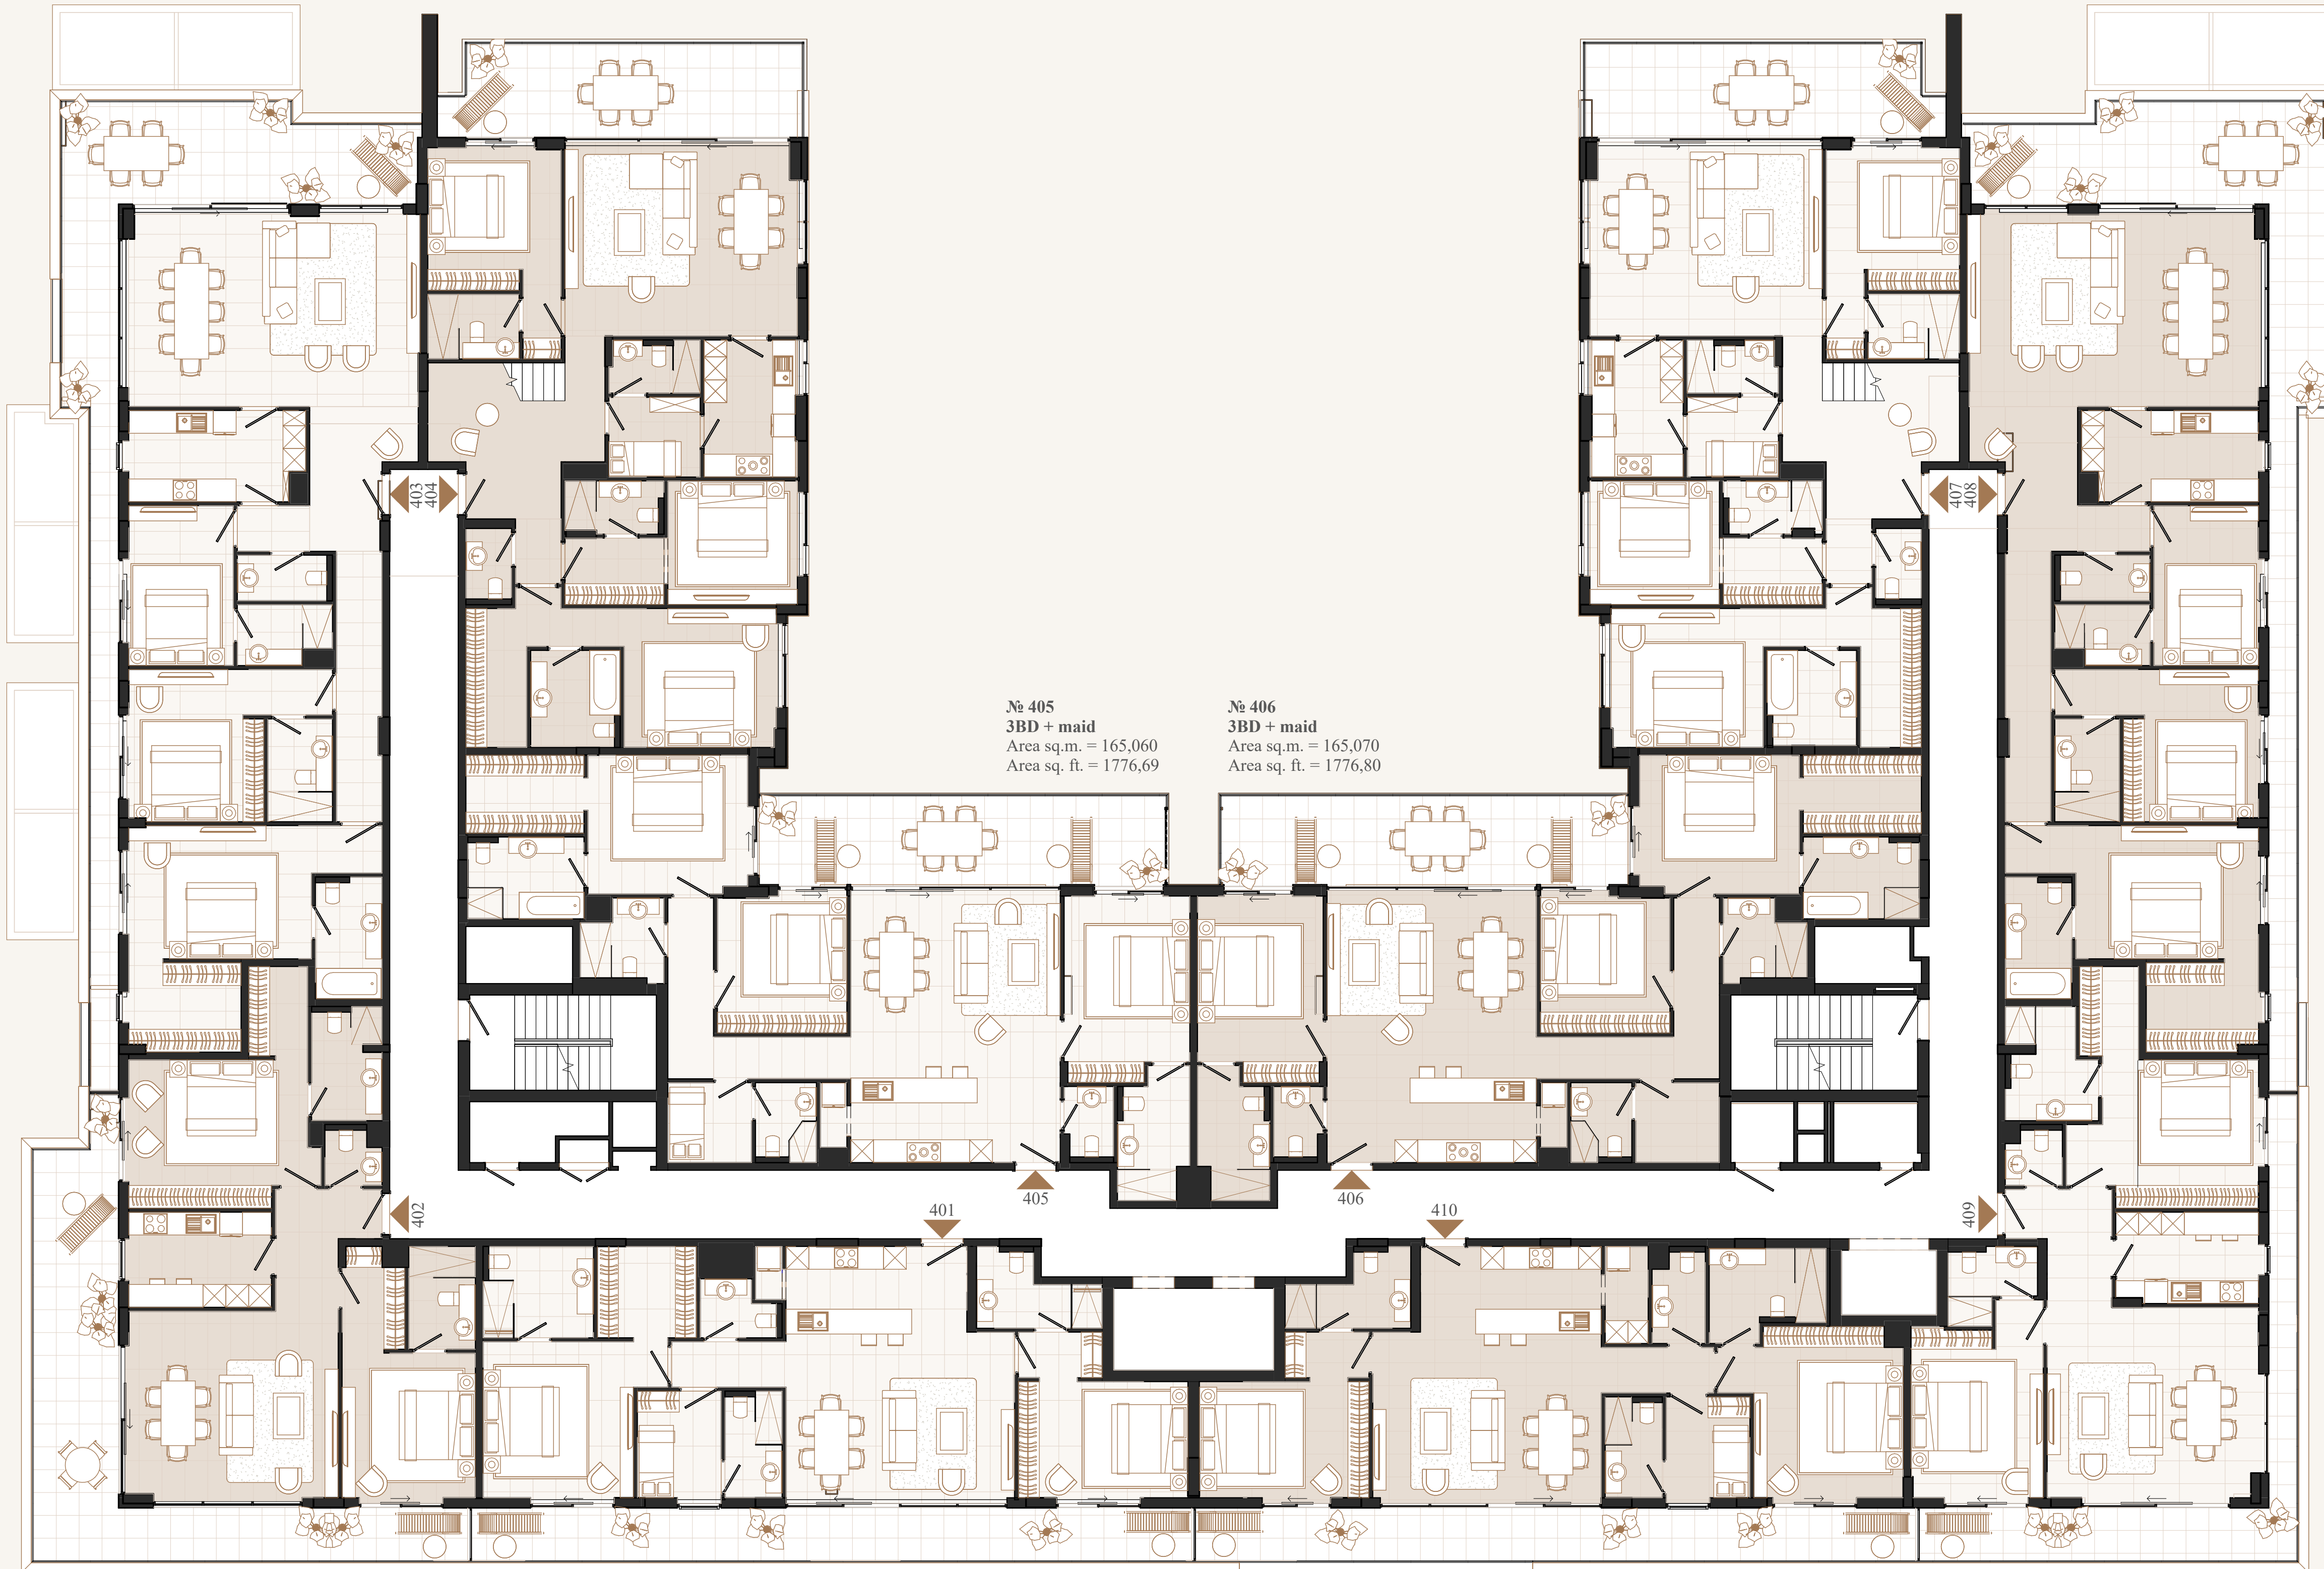

№ 401  
2BD + maid  
Area sq.m. = 146,38  
Area sq. ft. = 1575,62

№ 410  
2BD + maid  
Area sq.m. = 143,01  
Area sq. ft. = 1539,35