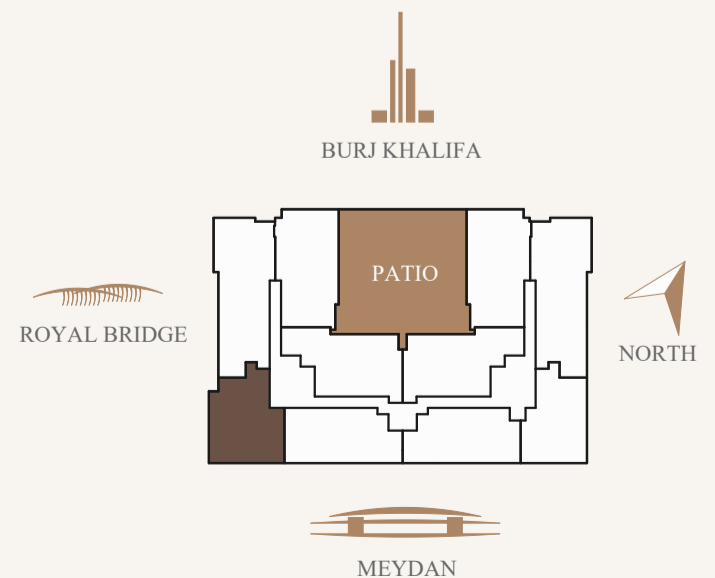

AMENITIES:

- Infinity pool with Burj Khalifa view
- Sunbathing deck with Burj Khalifa view
- Community BBQ terrace with Burj Khalifa view
- SkyGYM on Roof Floor