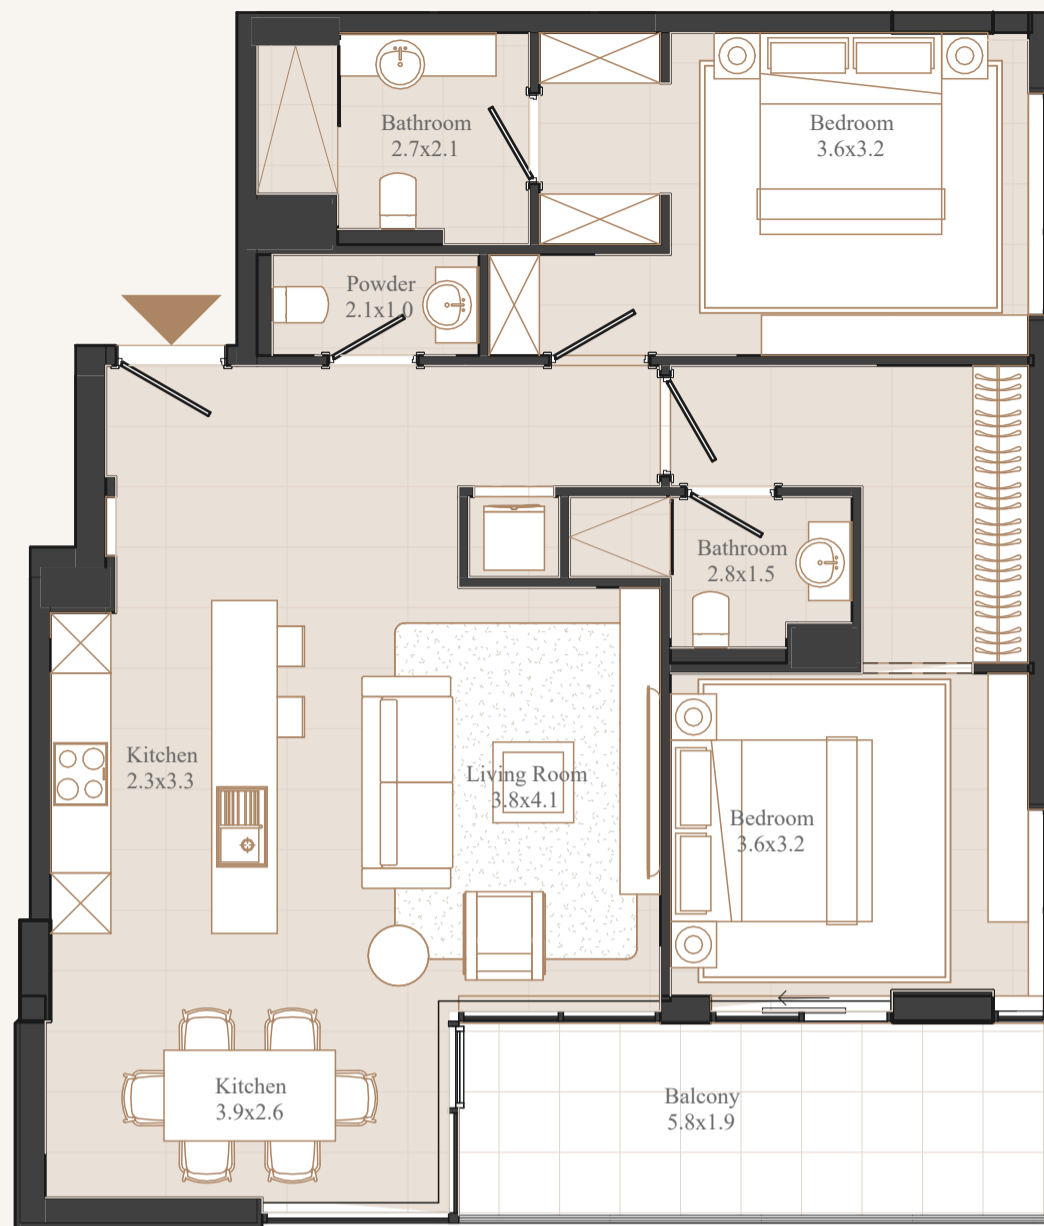

APARTMENT №111

Huge living room + bedrooms 2 + baths 3

AREA: 109,19 SQ.M. / 1175,31 SQ.FT.

BALCONY: 11,65 SQ.M.

RESIDENCE FEATURES:

Kitchen appliances	— "Miele" Germany
Sanitary Wares	— "Kohler" Germany
Silent drainage pipes	— "Geberit" Switzerland
Soundproof windows	— "Alumil" Greece
Climate control	— "LG" with mobile control
Air filtration system	— Supergrade F8
Window curtains	— Motorised with remote control
Feature wall tiles	— "Museum" Spain

AMENITIES:

Infinity pool with Burj Khalifa view
Sunbathing deck with Burj Khalifa view
Community BBQ terrace with Burj Khalifa view
SkyGYM on Roof Floor