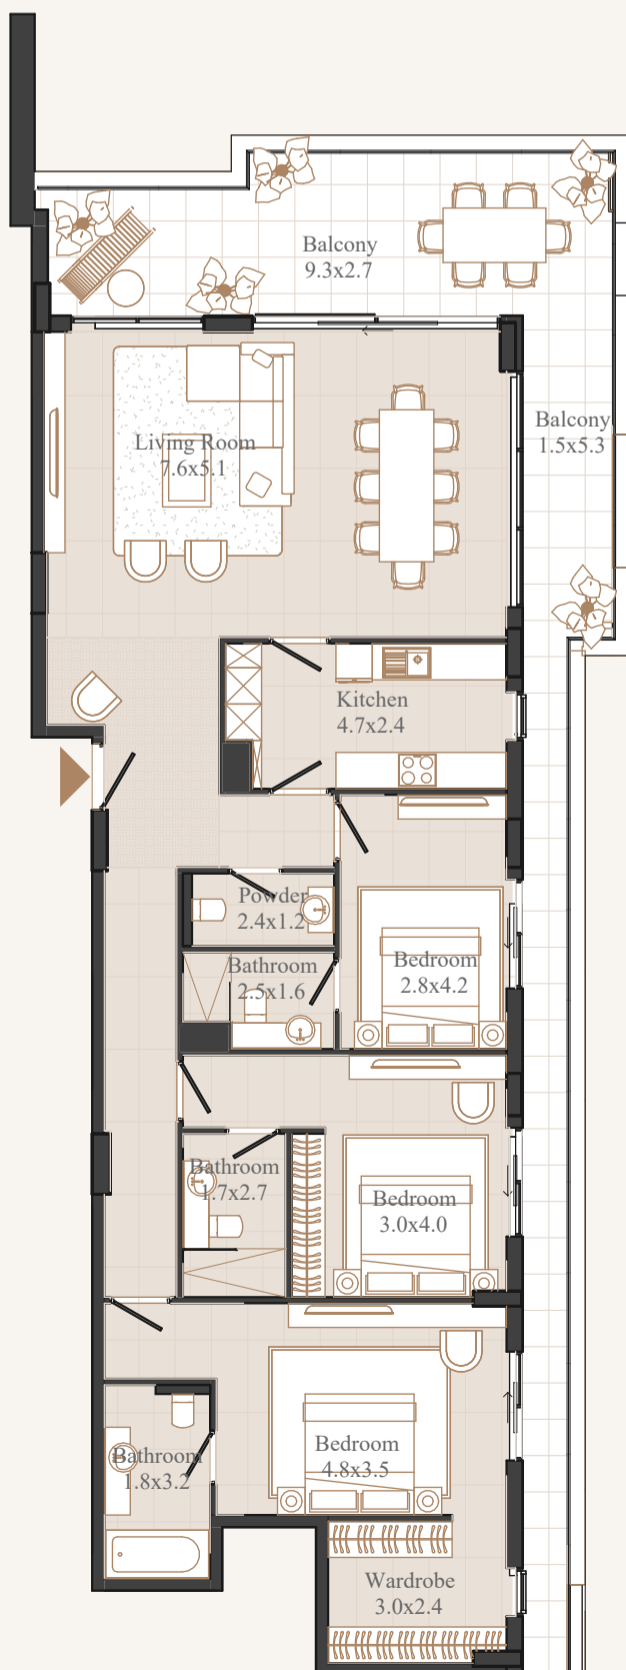

## ACTUAL VIEW FROM THE APARTMENT №408

**Huge living room + bedrooms 3 + baths 4 + maid**  
 AREA: 200,9 SQ.M.  
 BALCONY: 47,65 SQ.M.