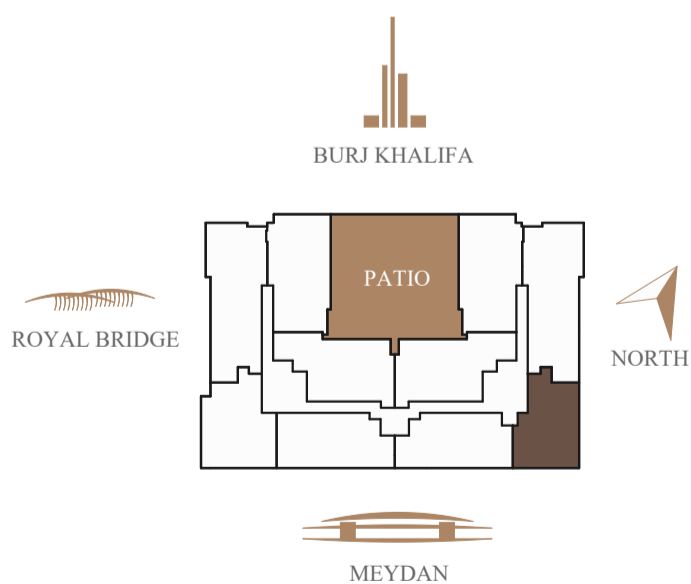

AMENITIES:

Infinity pool with Burj Khalifa view
Sunbathing deck with Burj Khalifa view
Community BBQ terrace with Burj Khalifa view
SkyGYM on Roof Floor