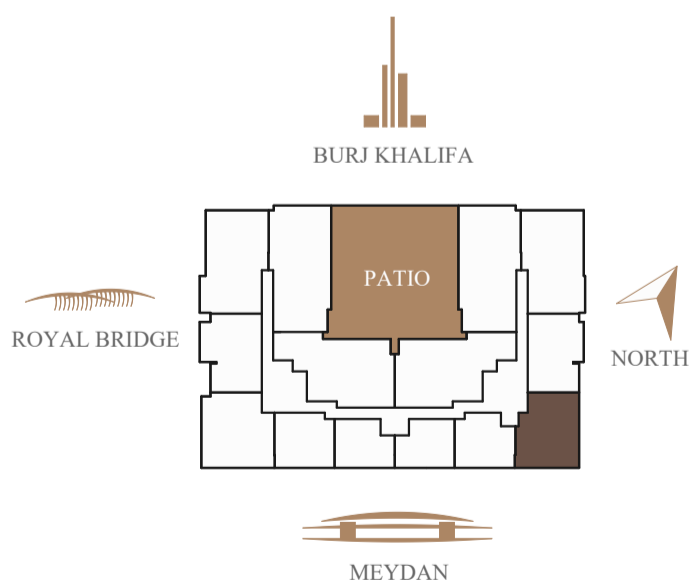

AMENITIES:

Infinity pool with Burj Khalifa view
Sunbathing deck with Burj Khalifa view
Community BBQ terrace with Burj Khalifa view
SkyGYM on Roof Floor