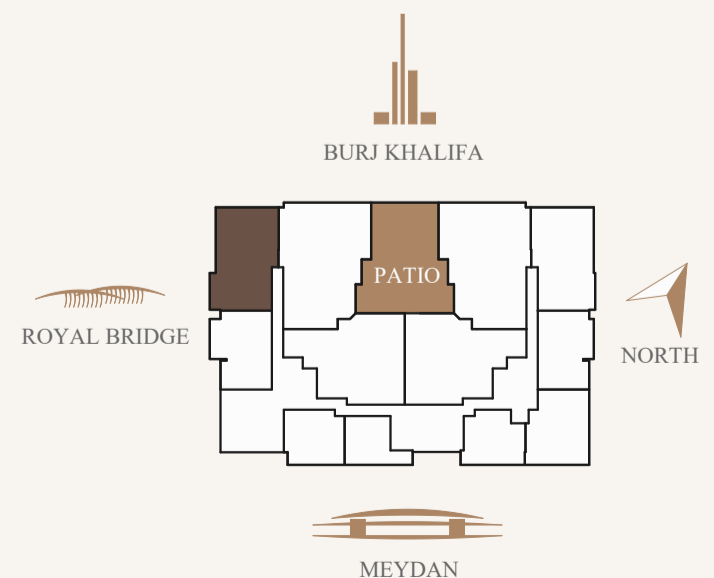

AMENITIES:

- Infinity pool with Burj Khalifa view
- Sunbathing deck with Burj Khalifa view
- Community BBQ terrace with Burj Khalifa view
- SkyGYM on Roof Floor