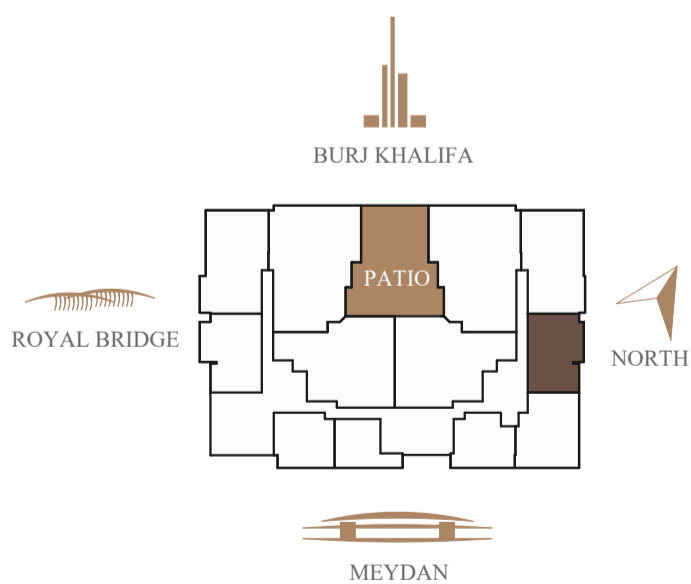

AMENITIES:

Infinity pool with Burj Khalifa view
Sunbathing deck with Burj Khalifa view
Community BBQ terrace with Burj Khalifa view
SkyGYM on Roof Floor