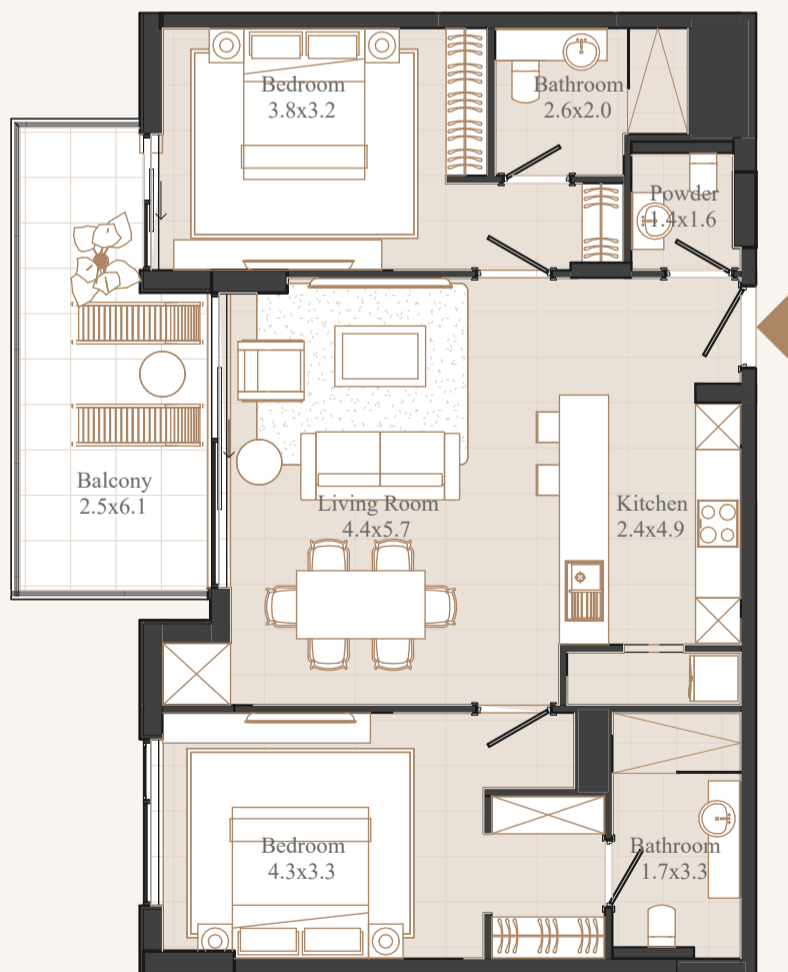

* All dimensions shown are estimated. Actual size will be mentioned in title deed