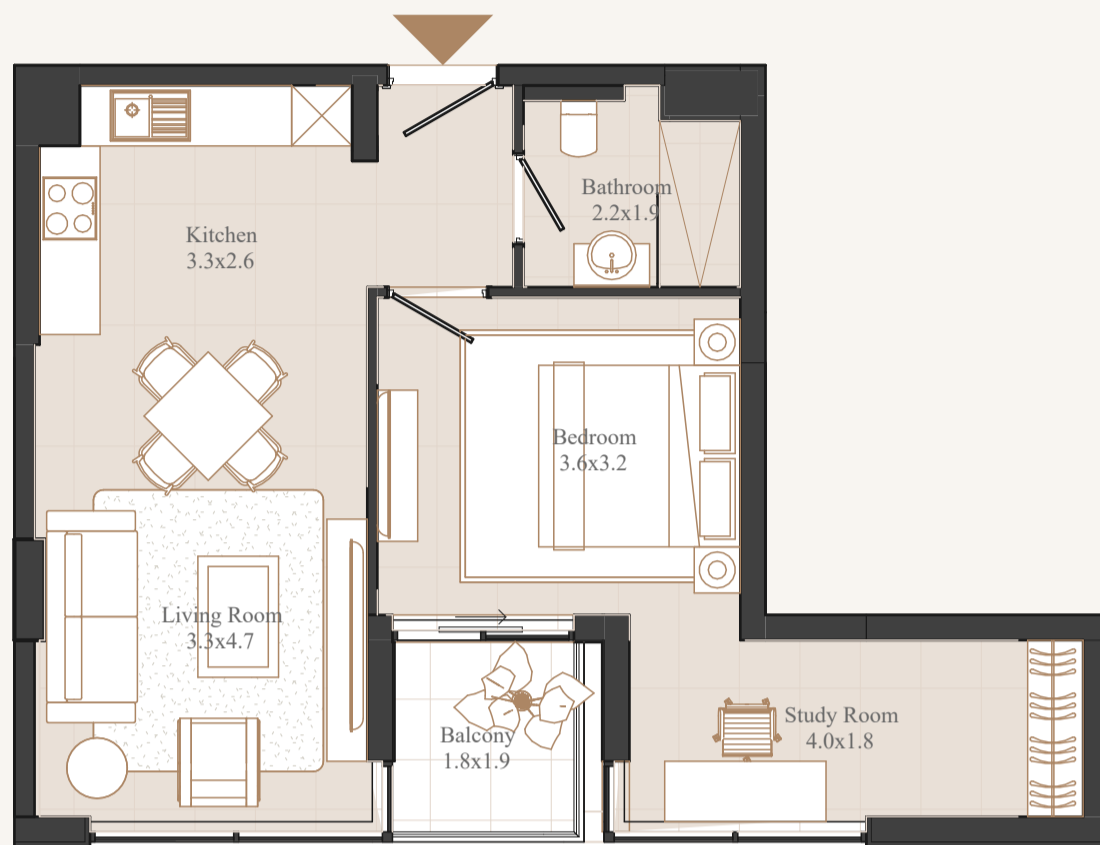

№ 405  
3BD + maid  
Area sq.m. = 165,060  
Area sq. ft. = 1776,69

№ 406  
3BD + maid  
Area sq.m. = 165,070  
Area sq. ft. = 1776,80

№ 402  
2BD  
Area sq.m. = 145,13  
Area sq. ft. = 1562,17

№ 409  
2BD  
Area sq.m. = 127,57  
Area sq. ft. = 1373,15

№ 401  
2BD + maid  
Area sq.m. = 146,38  
Area sq. ft. = 1575,62

№ 410  
2BD + maid  
Area sq.m. = 143,01  
Area sq. ft. = 1539,35