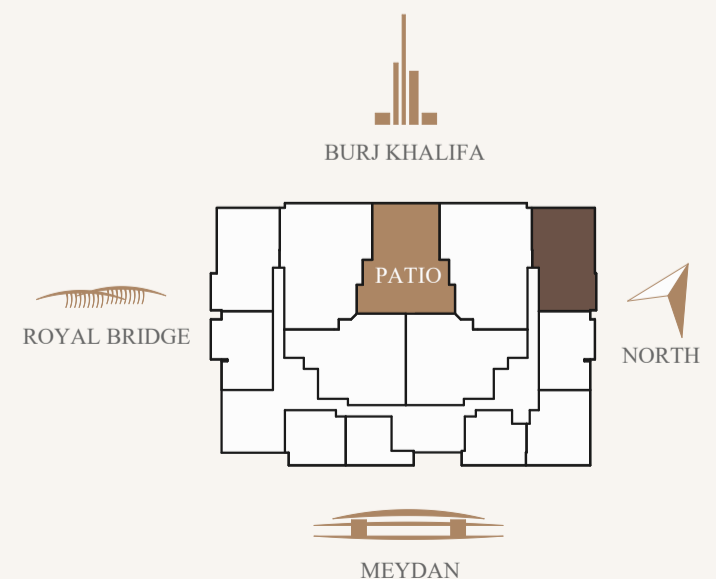

AMENITIES:

- Infinity pool with Burj Khalifa view
- Sunbathing deck with Burj Khalifa view
- Community BBQ terrace with Burj Khalifa view
- SkyGYM on Roof Floor