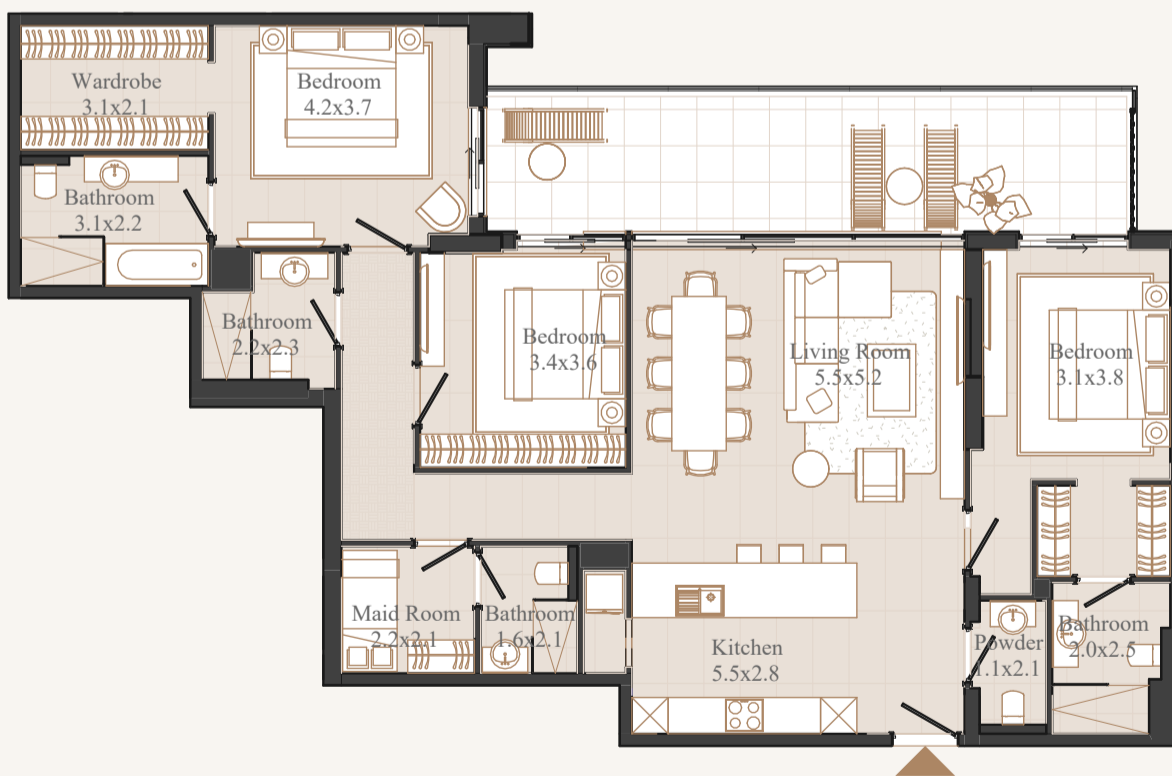

* All dimensions shown are estimated. Actual size will be mentioned in title deed