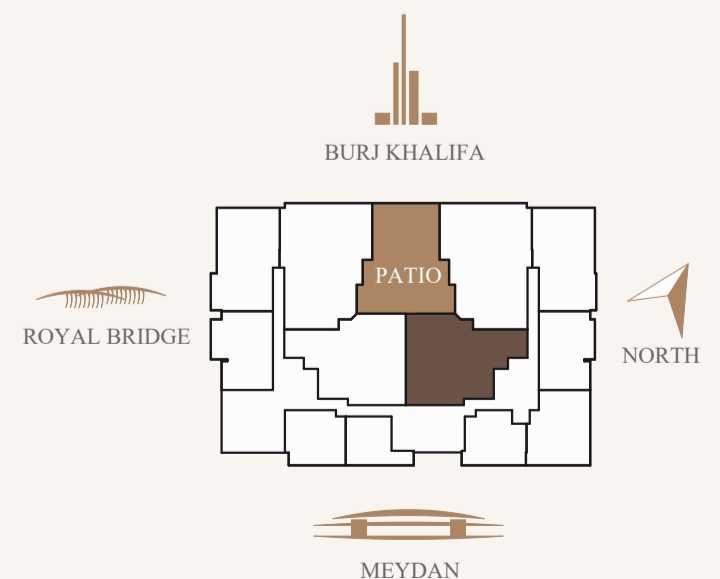

* All dimensions shown are estimated. Actual size will be mentioned in title deed