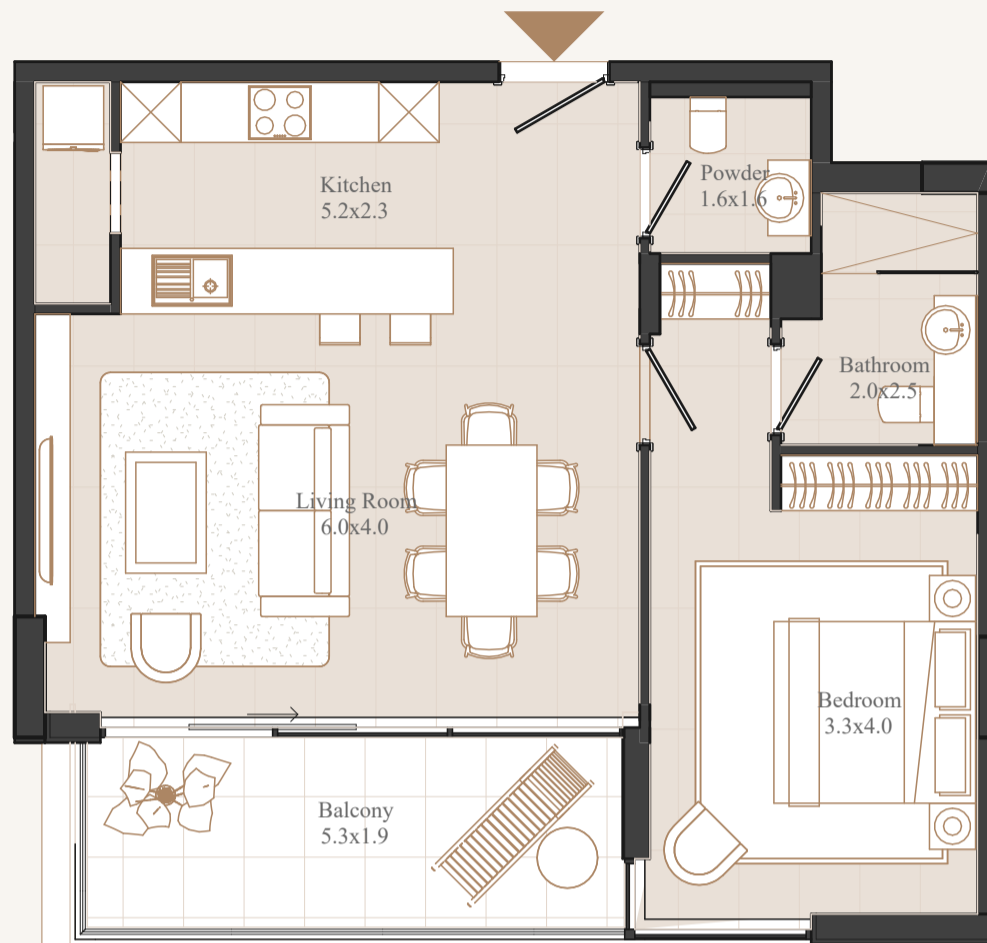

APARTMENT №302

Huge living room + bedroom + baths 2

AREA: 78,55 SQ.M. / 845,51 SQ.FT.

BALCONY: 10,98 SQ.M.

RESIDENCE FEATURES:

Kitchen appliances	— "Miele" Germany
Sanitary Wares	— "Kohler" Germany
Silent drainage pipes	— "Geberit" Switzerland
Soundproof windows	— "Alumil" Greece
Climate control	— "LG" with mobile control
Air filtration system	— Supergrade F8
Window curtains	— Motorised with remote control
Feature wall tiles	— "Museum" Spain

AMENITIES:

Infinity pool with Burj Khalifa view
Sunbathing deck with Burj Khalifa view
Community BBQ terrace with Burj Khalifa view
SkyGYM on Roof Floor