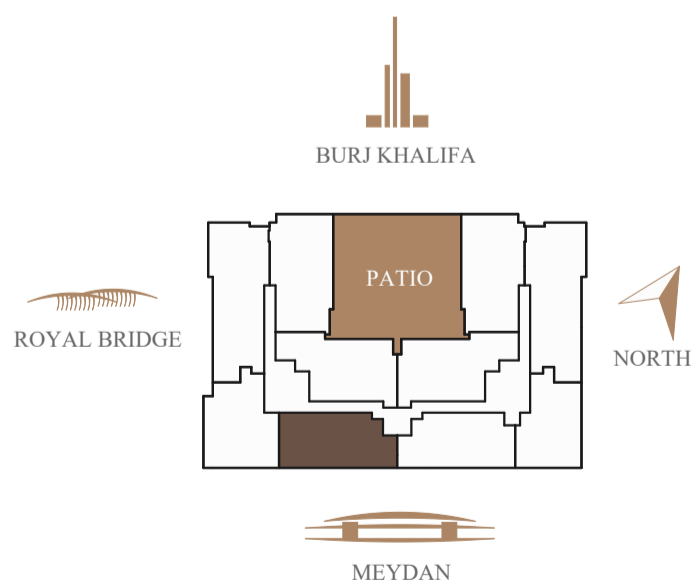

AMENITIES:

Infinity pool with Burj Khalifa view
Sunbathing deck with Burj Khalifa view
Community BBQ terrace with Burj Khalifa view
SkyGYM on Roof Floor