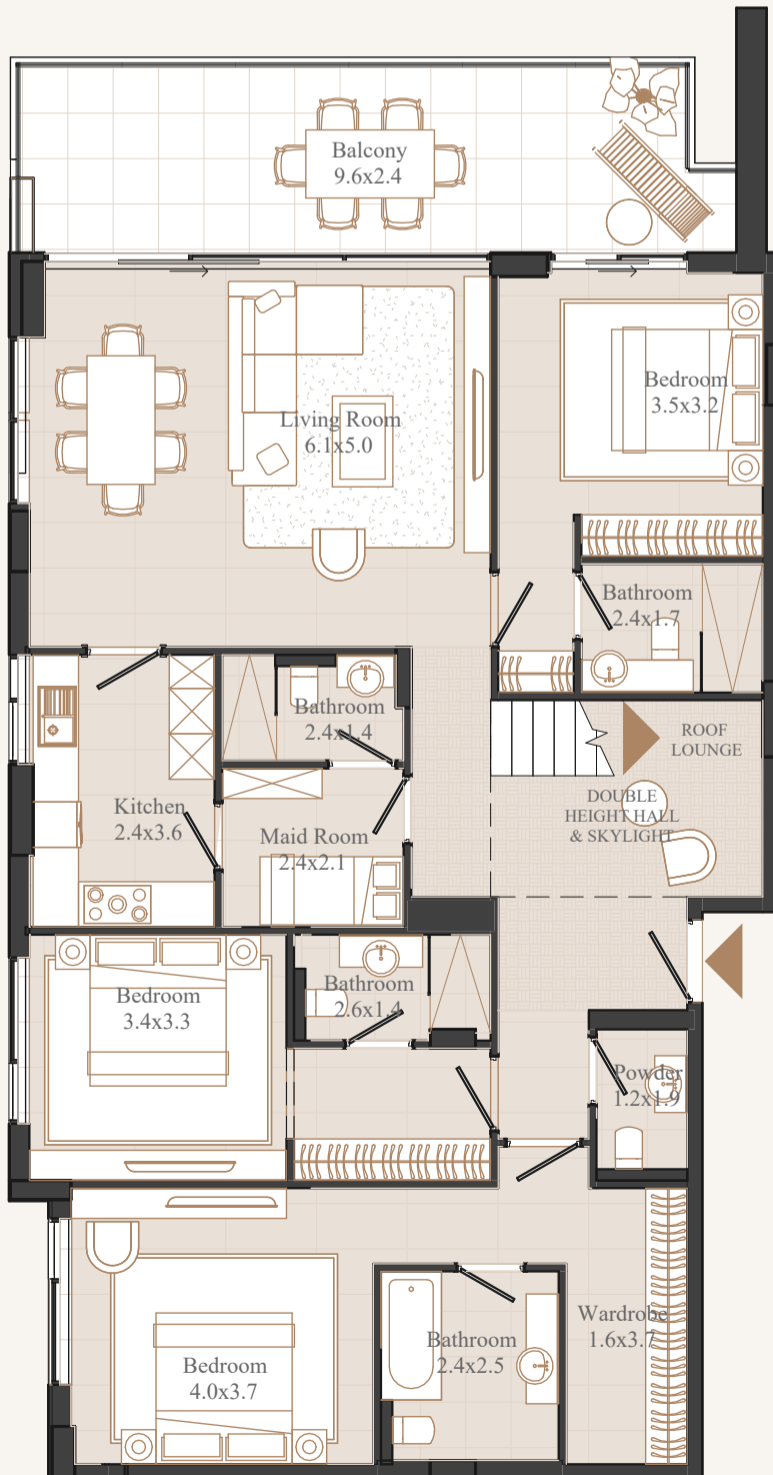

ROOF AMENITIES

SECOND LEVEL

FIRST LEVEL

* All dimensions shown are estimated. Actual size will be mentioned in title deed