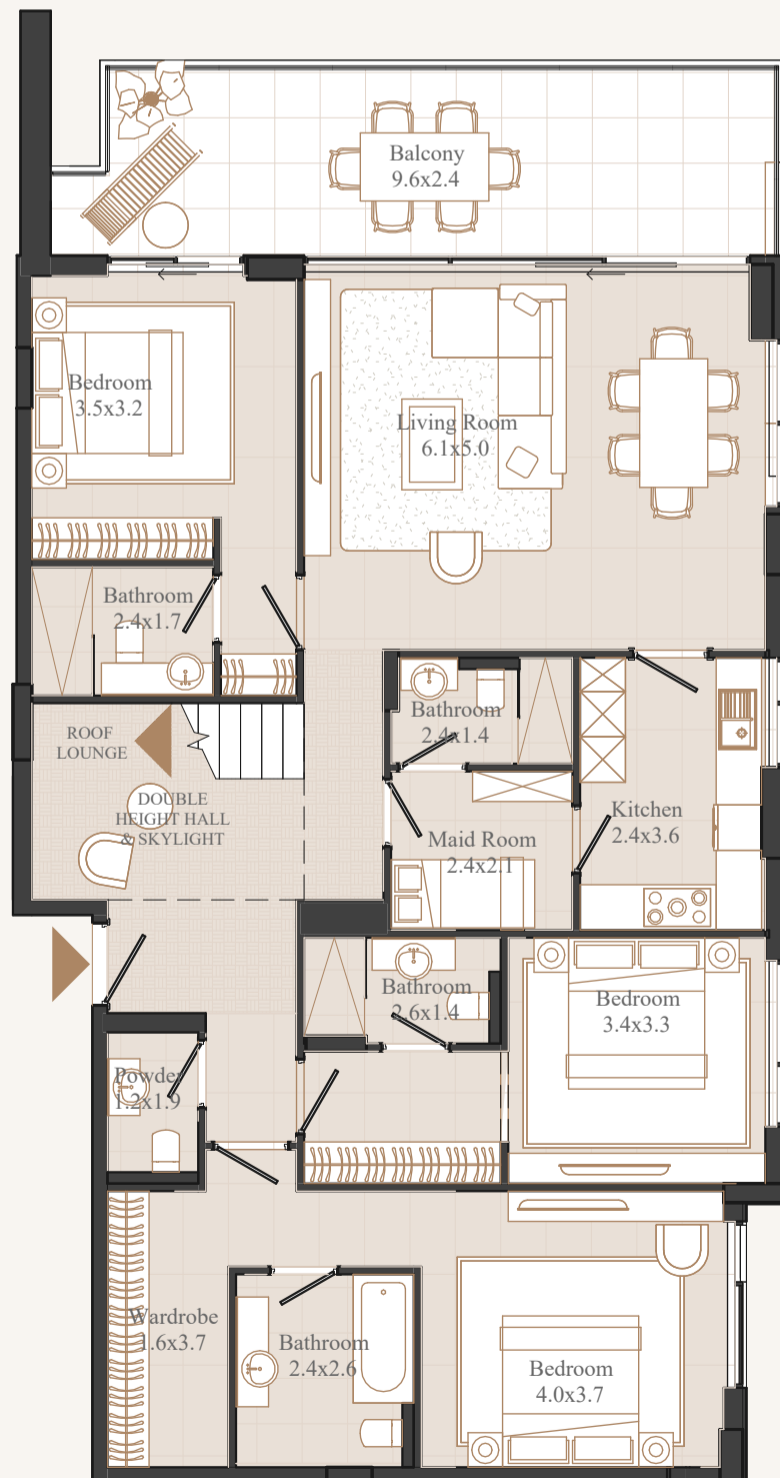

SECOND LEVEL

FIRST LEVEL

* All dimensions shown are estimated. Actual size will be mentioned in title deed