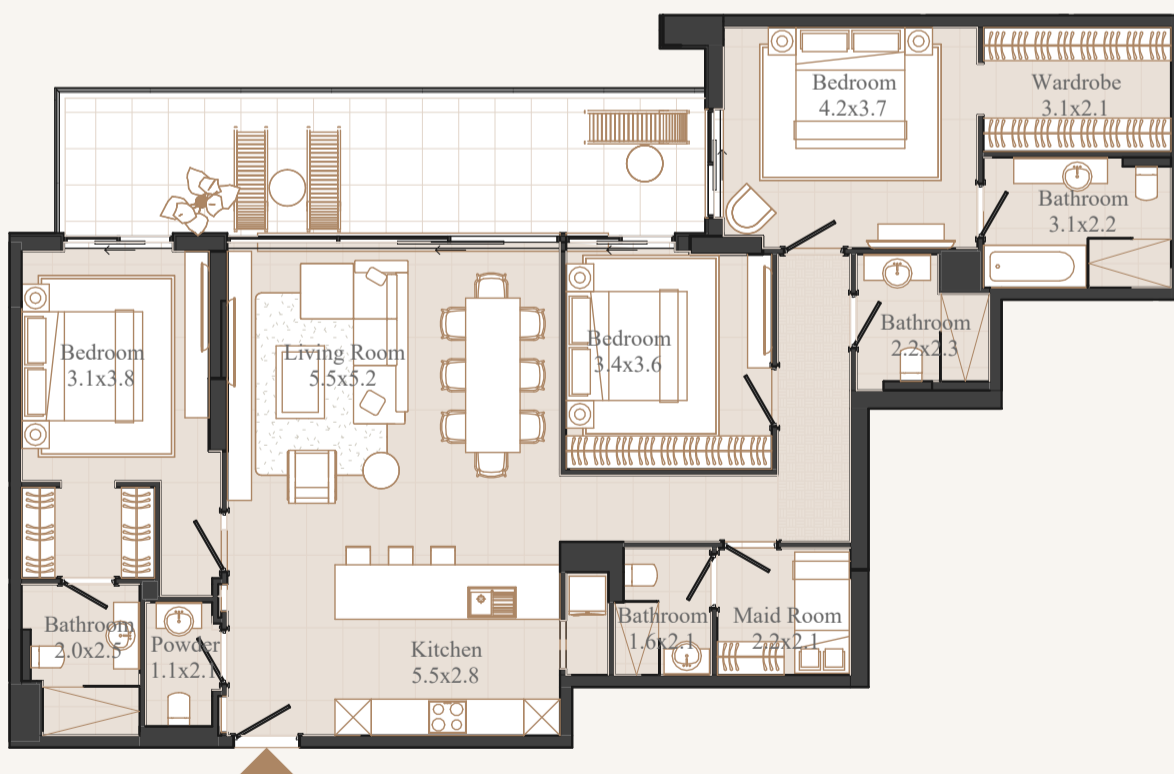

* All dimensions shown are estimated. Actual size will be mentioned in title deed