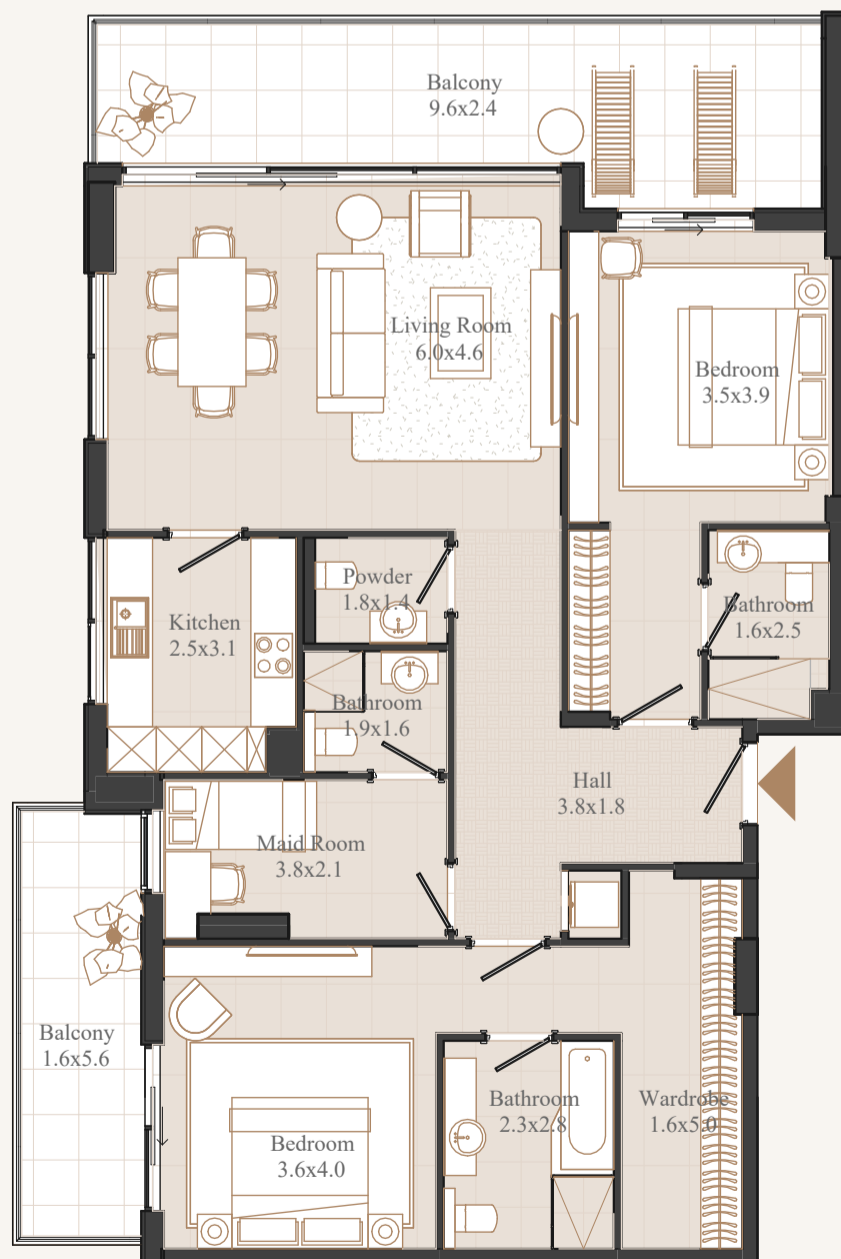

## ACTUAL VIEW FROM THE APARTMENT №104

**Huge living room + bedrooms 2 + baths 3 + maid**

AREA: 157,57 SQ.M. / 1696,07 SQ.FT.

BALCONY: 31,67 SQ.M.