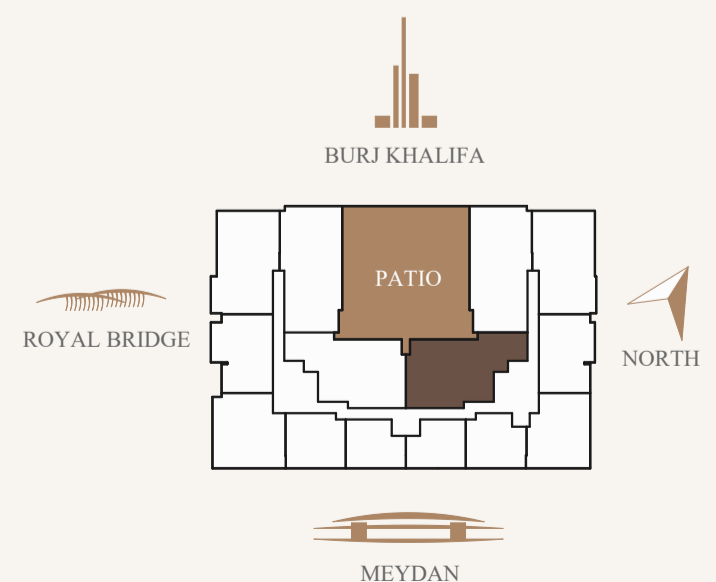

* All dimensions shown are estimated. Actual size will be mentioned in title deed