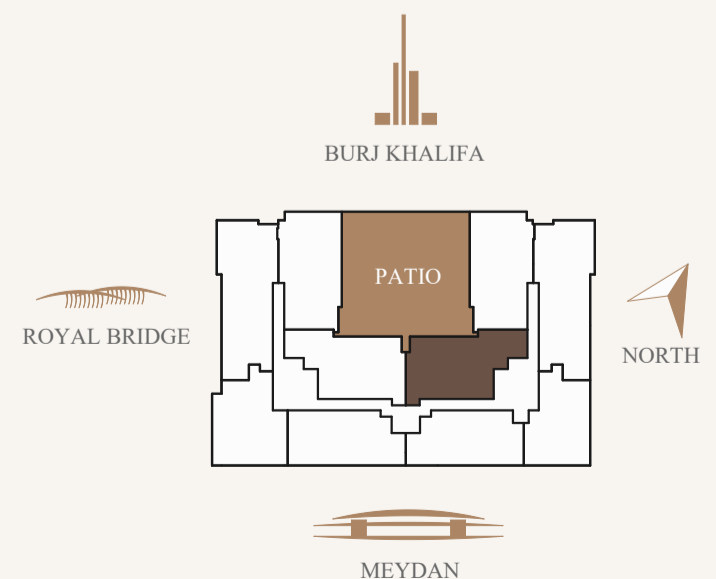

* All dimensions shown are estimated. Actual size will be mentioned in title deed