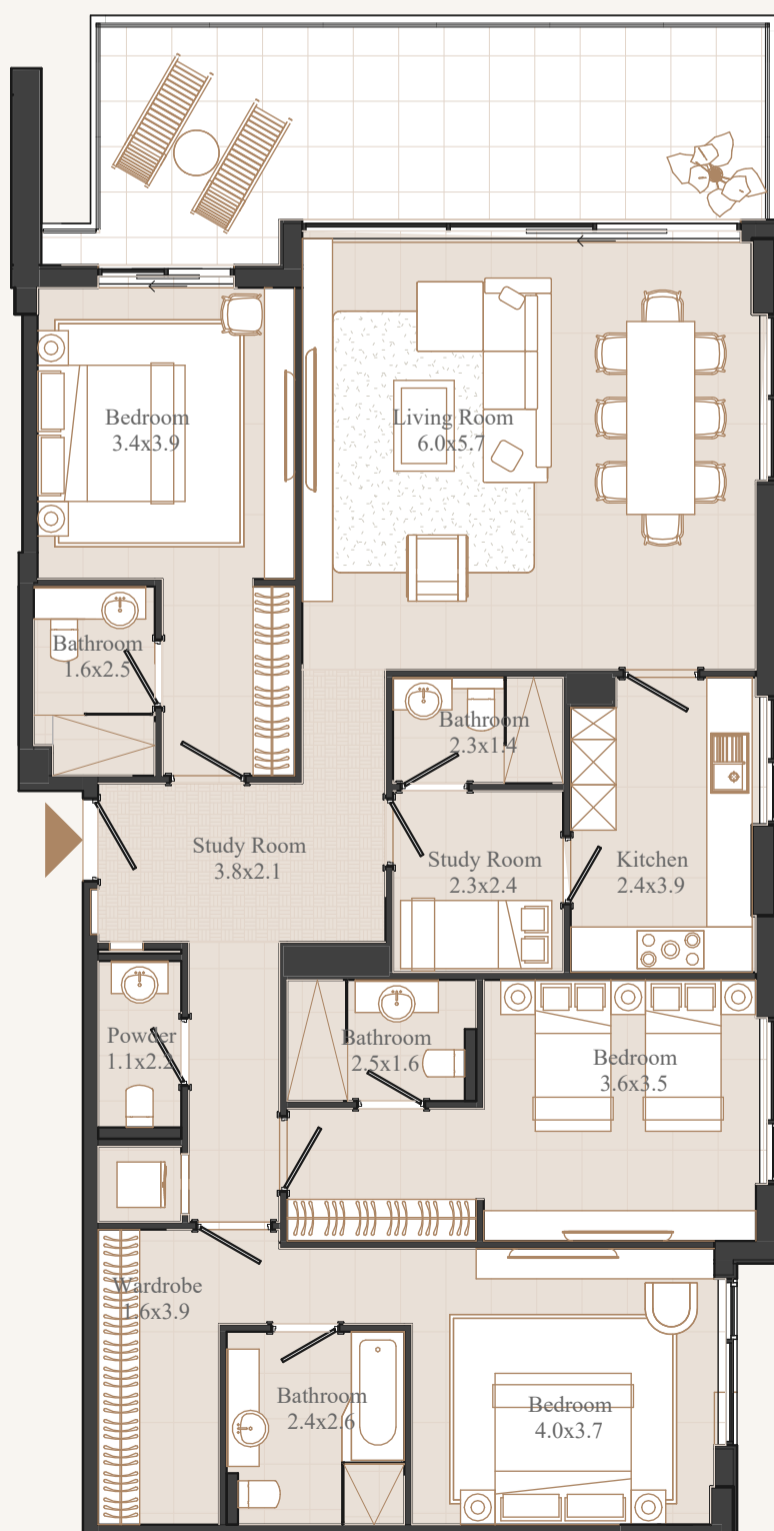

## ACTUAL VIEW FROM THE APARTMENT №306

**Huge living room + bedrooms 3 + baths 4 + maid**  
 AREA: 181,92 SQ.M. / 1958,17 SQ.FT.  
 BALCONY: 26,32 SQ.M.