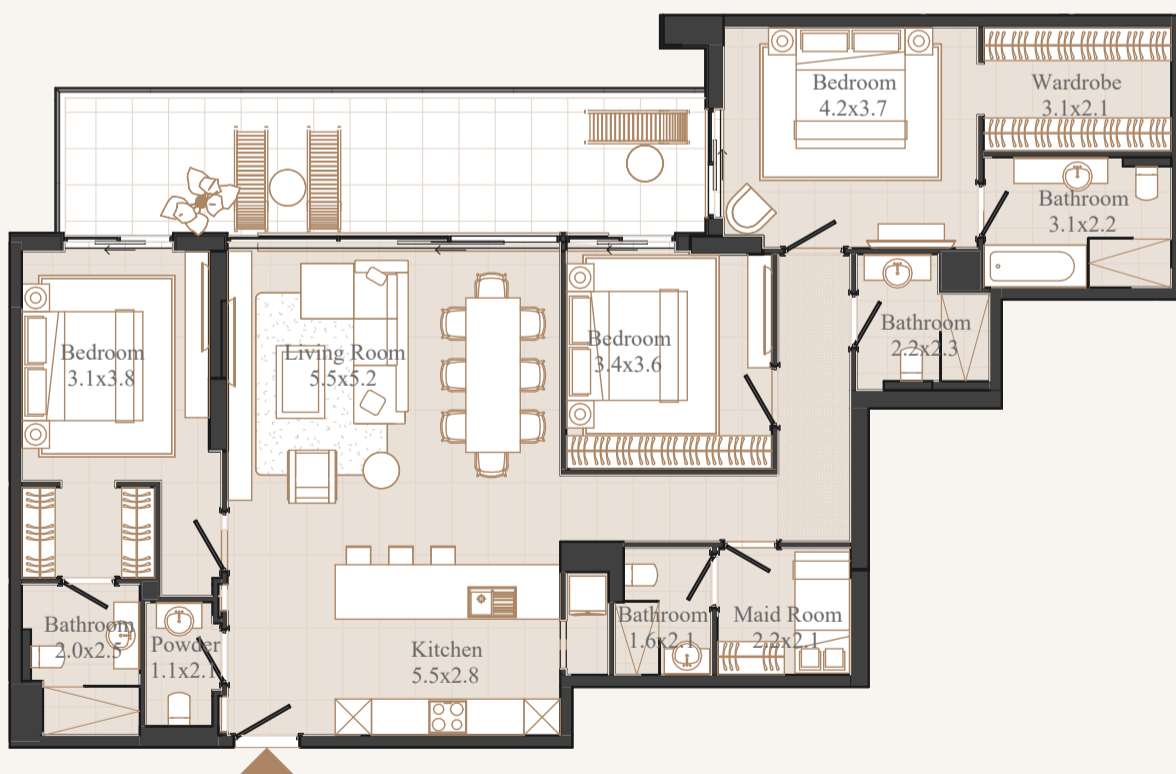

* All dimensions shown are estimated. Actual size will be mentioned in title deed