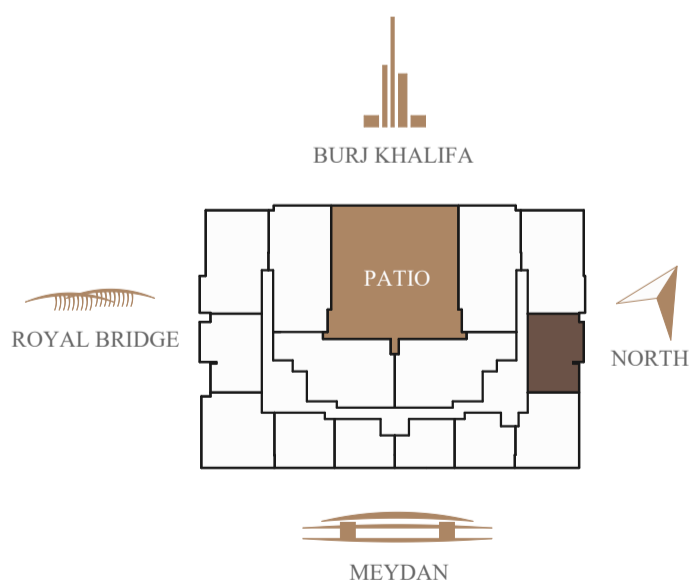

AMENITIES:

Infinity pool with Burj Khalifa view
Sunbathing deck with Burj Khalifa view
Community BBQ terrace with Burj Khalifa view
SkyGYM on Roof Floor