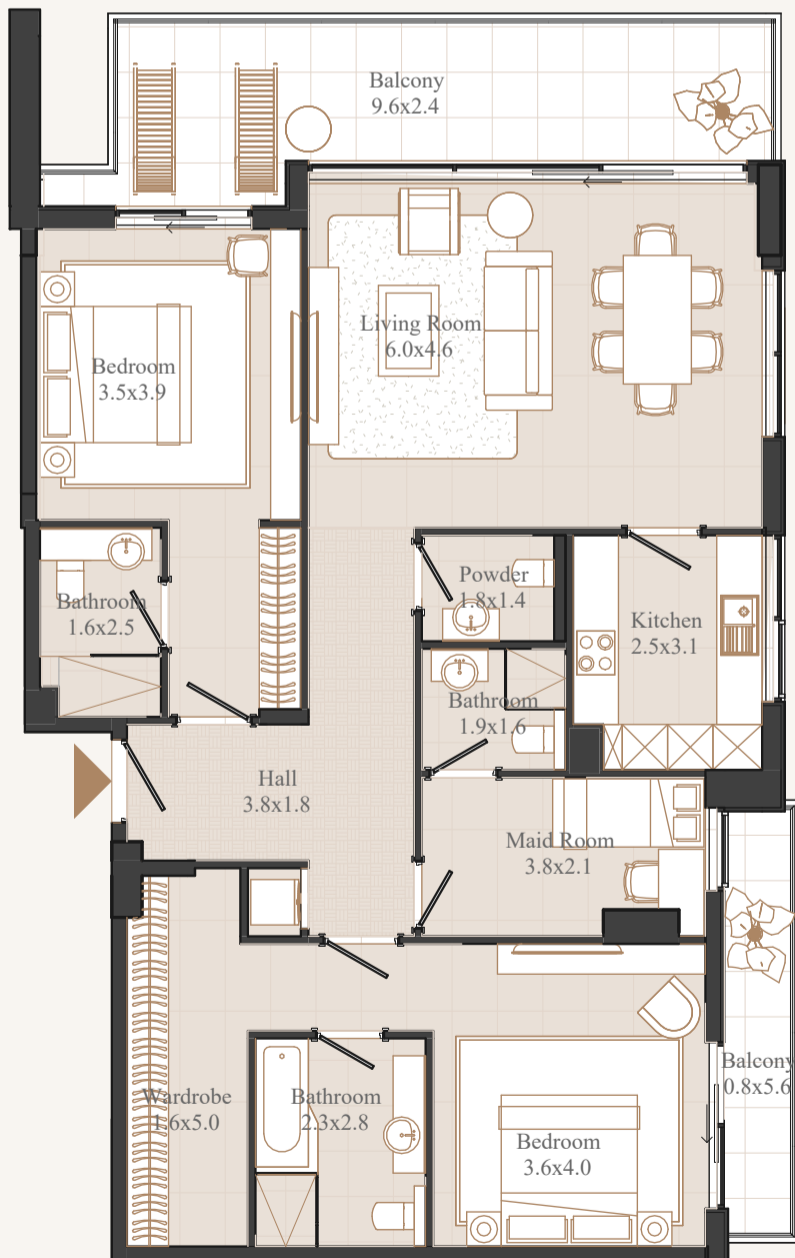

## ACTUAL VIEW FROM THE APARTMENT №310

**Huge living room + bedrooms 3 + baths 4 + maid**  
**AREA: 151,54 SQ.M. / 1631,16 SQ.FT.**  
**BALCONY: 25,61 SQ.M.**