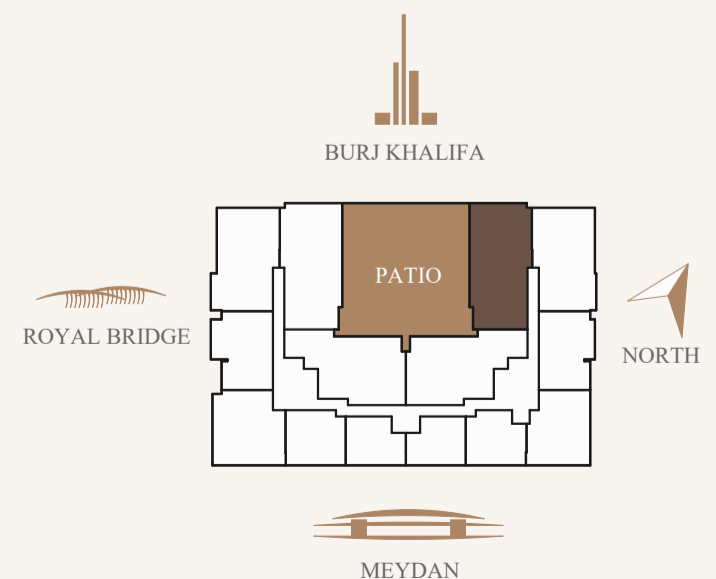

AMENITIES:

- Infinity pool with Burj Khalifa view
- Sunbathing deck with Burj Khalifa view
- Community BBQ terrace with Burj Khalifa view
- SkyGYM on Roof Floor