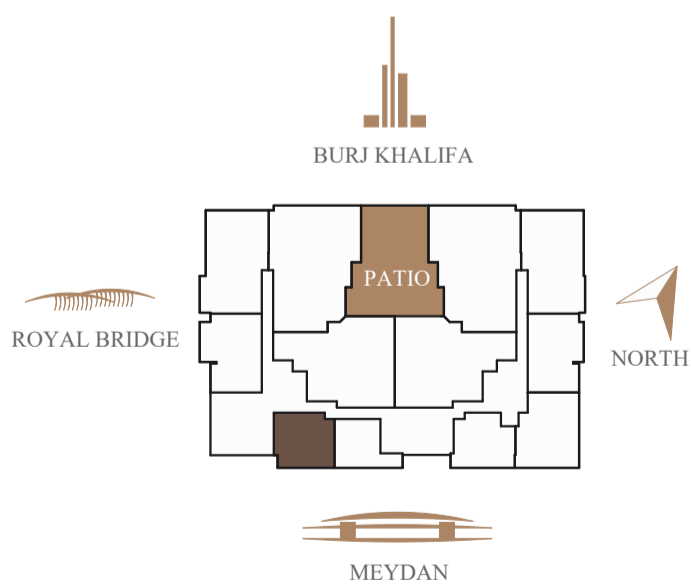

AMENITIES:

Infinity pool with Burj Khalifa view
Sunbathing deck with Burj Khalifa view
Community BBQ terrace with Burj Khalifa view
SkyGYM on Roof Floor