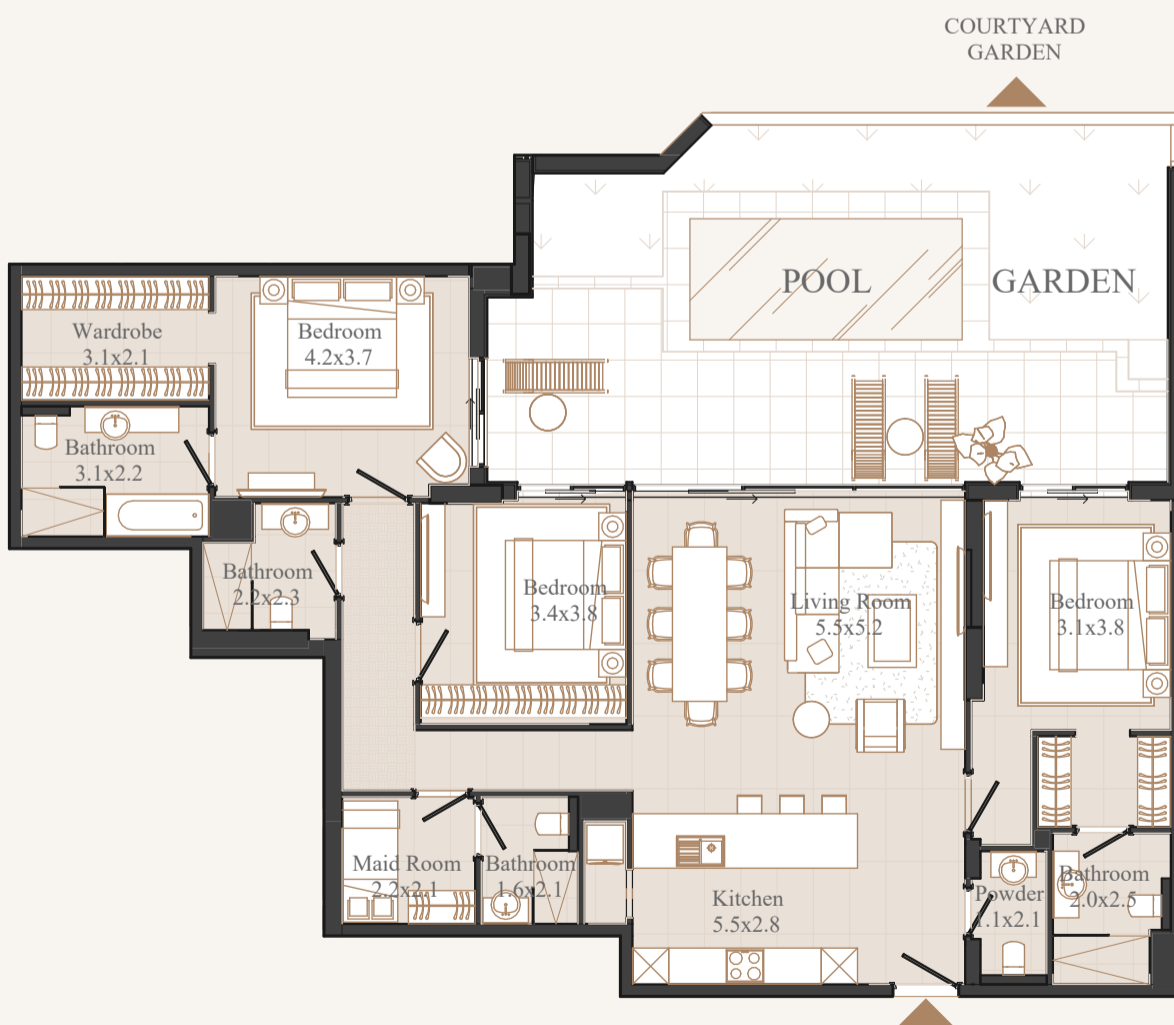

* All dimensions shown are estimated. Actual size will be mentioned in title deed