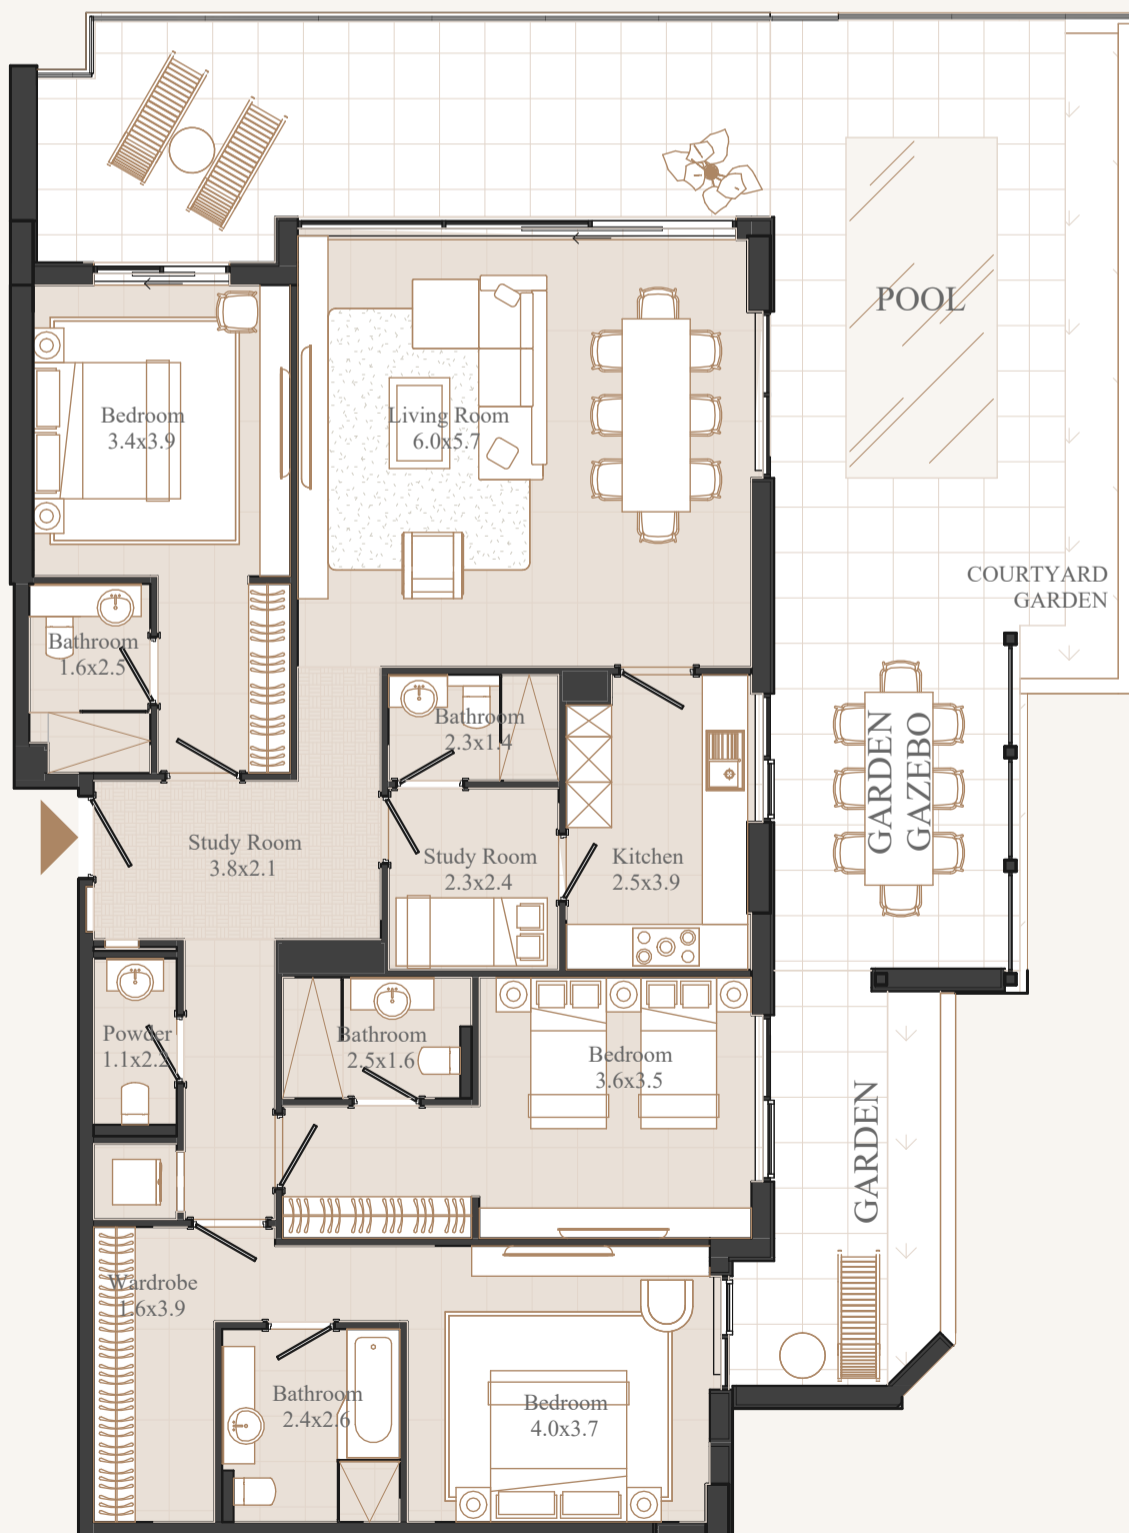

## ACTUAL VIEW FROM THE APARTMENT №105

**Huge living room + bedrooms 3 + baths 4 + maid**

AREA: 253,23 SQ.M. / 2725,75 SQ.FT.

BALCONY + POOL + GARDEN: 97,72 SQ.M.