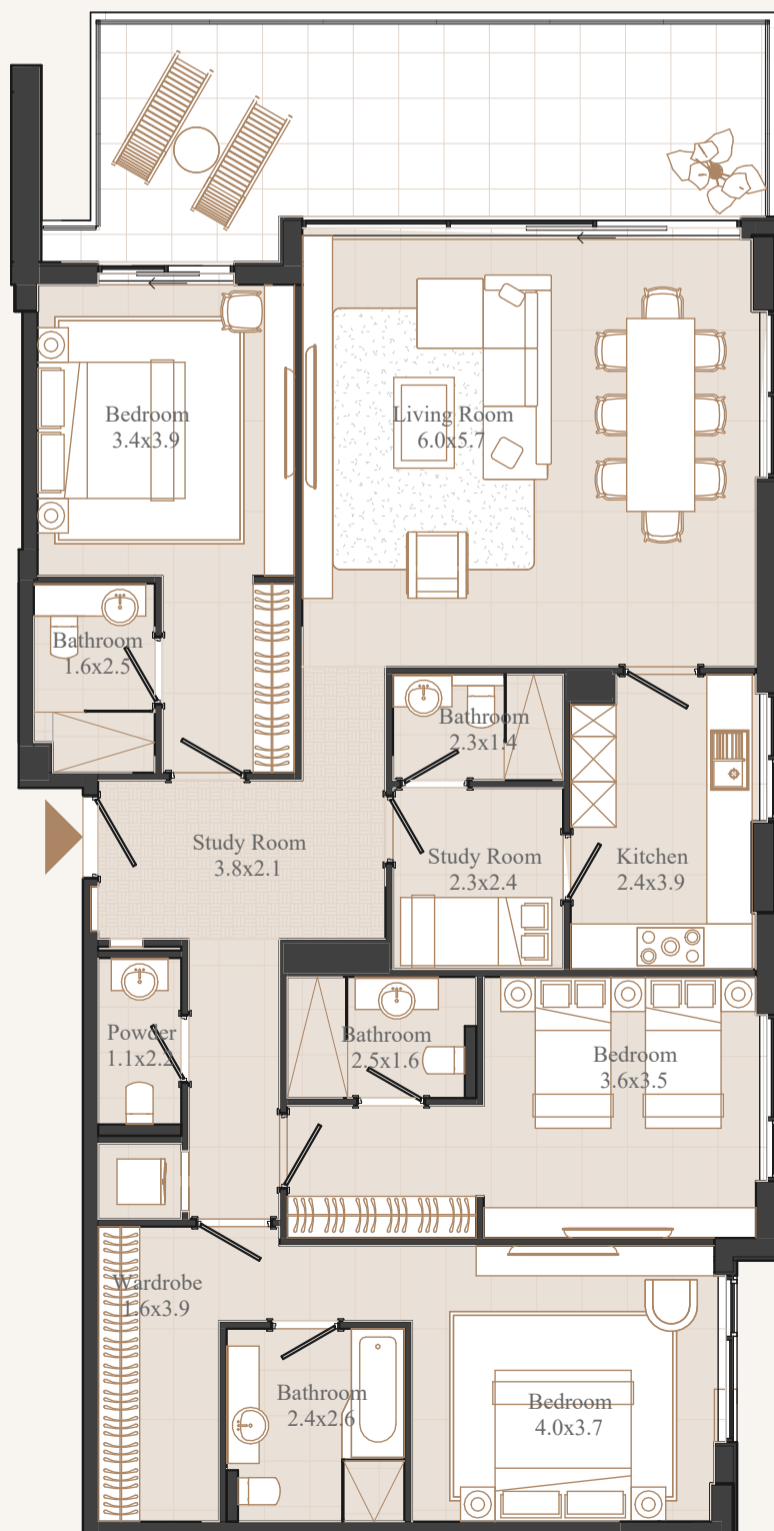

## ACTUAL VIEW FROM THE APARTMENT №206

**Huge living room + bedrooms 3 + baths 4 + maid**

AREA: 181,87 SQ.M. / 1957,63 SQ.FT.

BALCONY: 26,32 SQ.M.