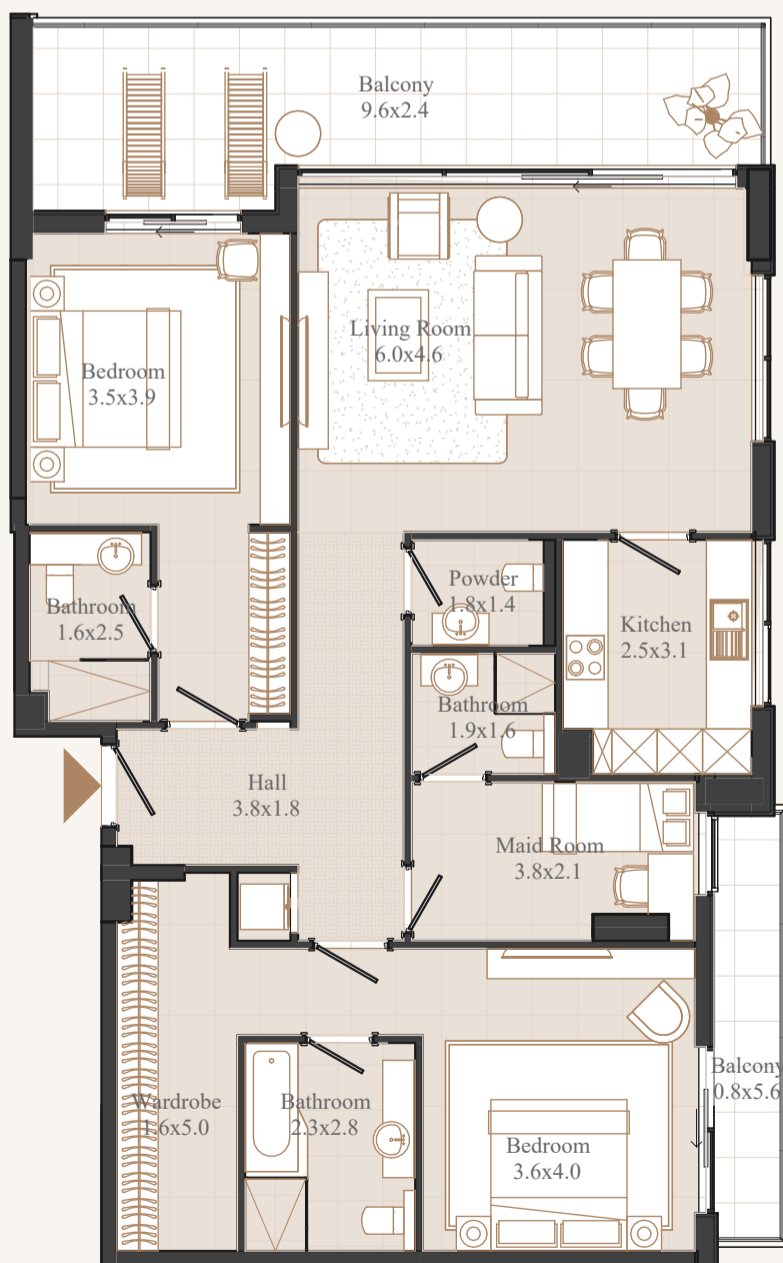

## ACTUAL VIEW FROM THE APARTMENT №109

**Huge living room + bedrooms 2 + baths 3 + maid**

AREA: 153,57 SQ.M. / 1653,01 SQ.FT.

BALCONY: 27,64 SQ.M.