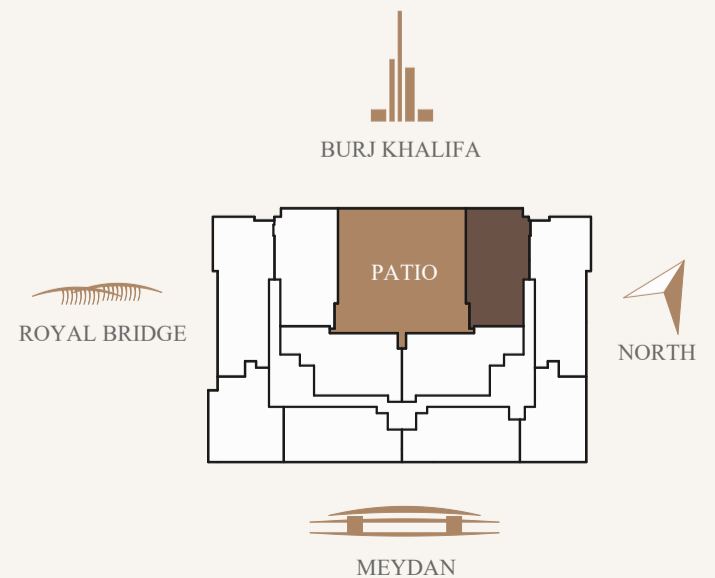

FIRST LEVEL

* All dimensions shown are estimated. Actual size will be mentioned in title deed