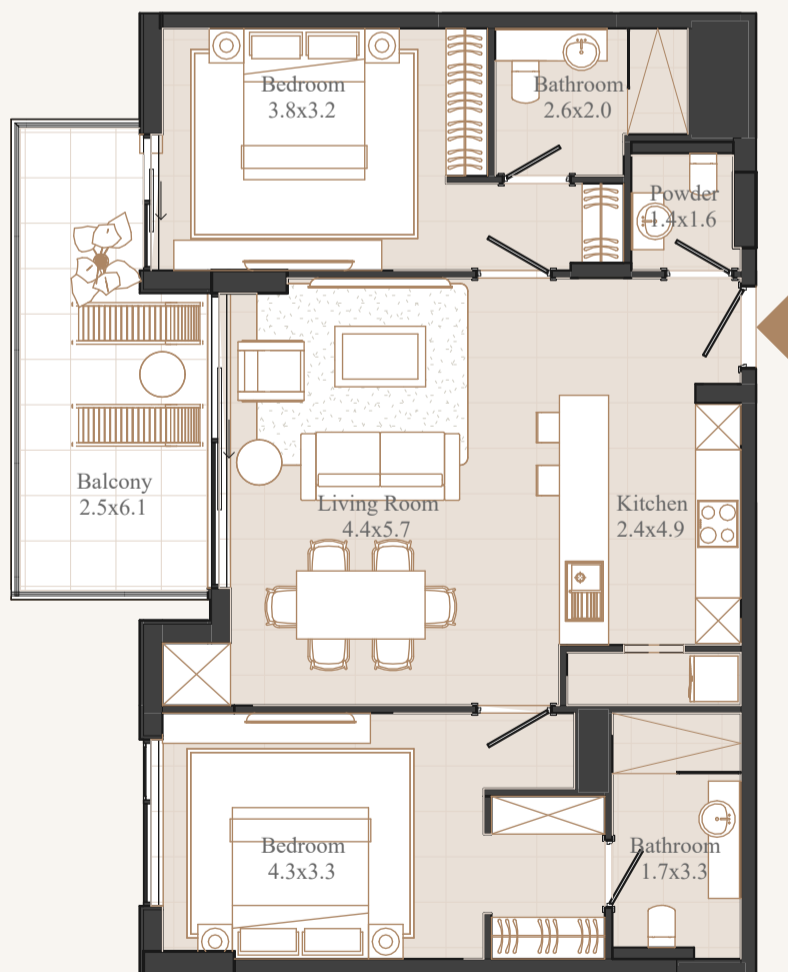

* All dimensions shown are estimated. Actual size will be mentioned in title deed