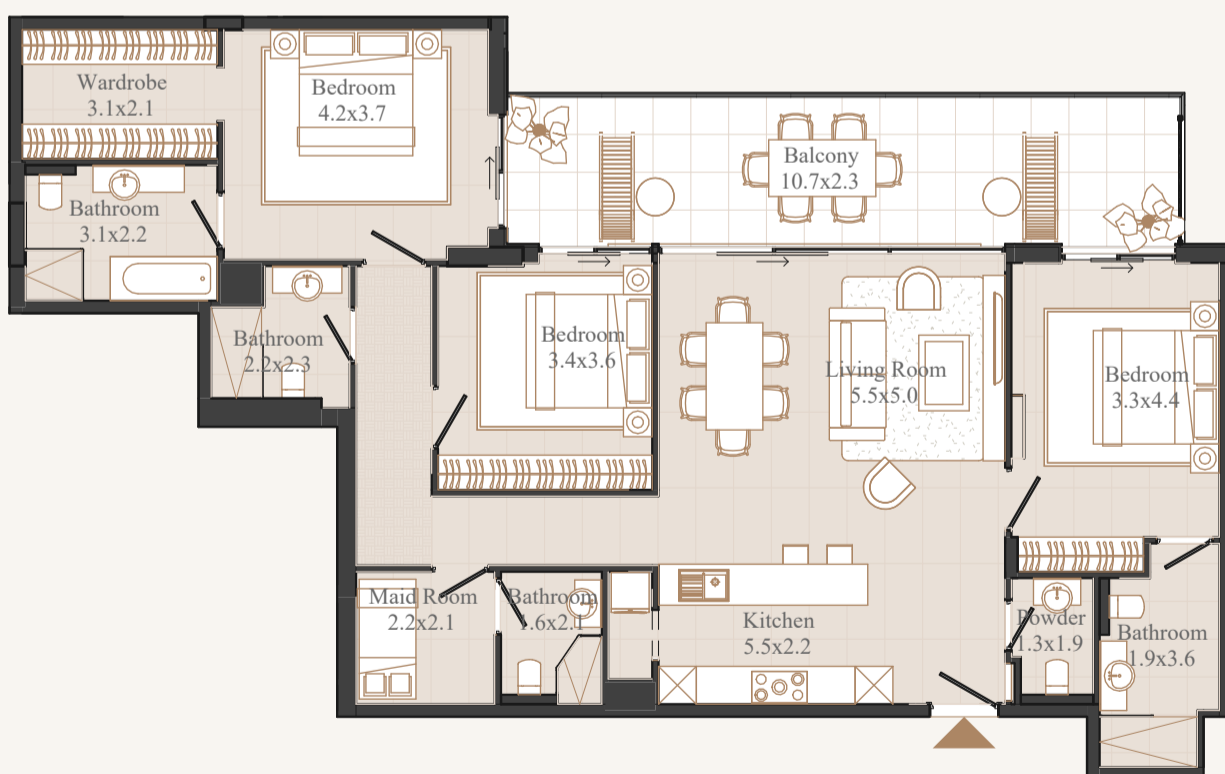

* All dimensions shown are estimated. Actual size will be mentioned in title deed