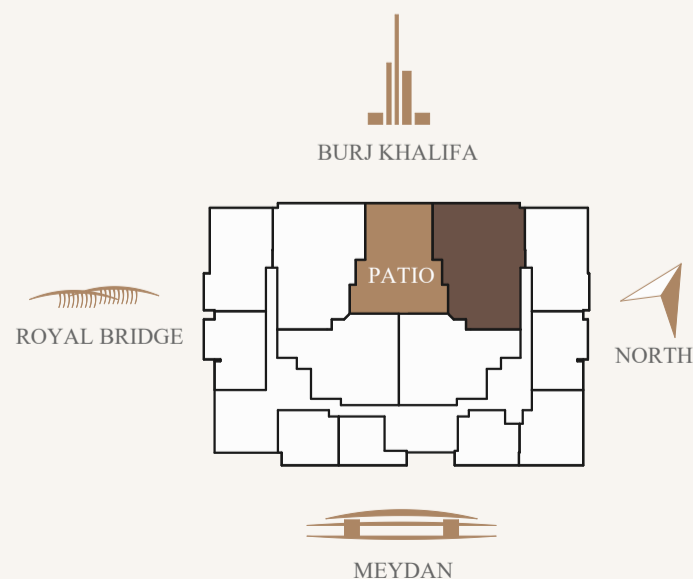

* All dimensions shown are estimated. Actual size will be mentioned in title deed