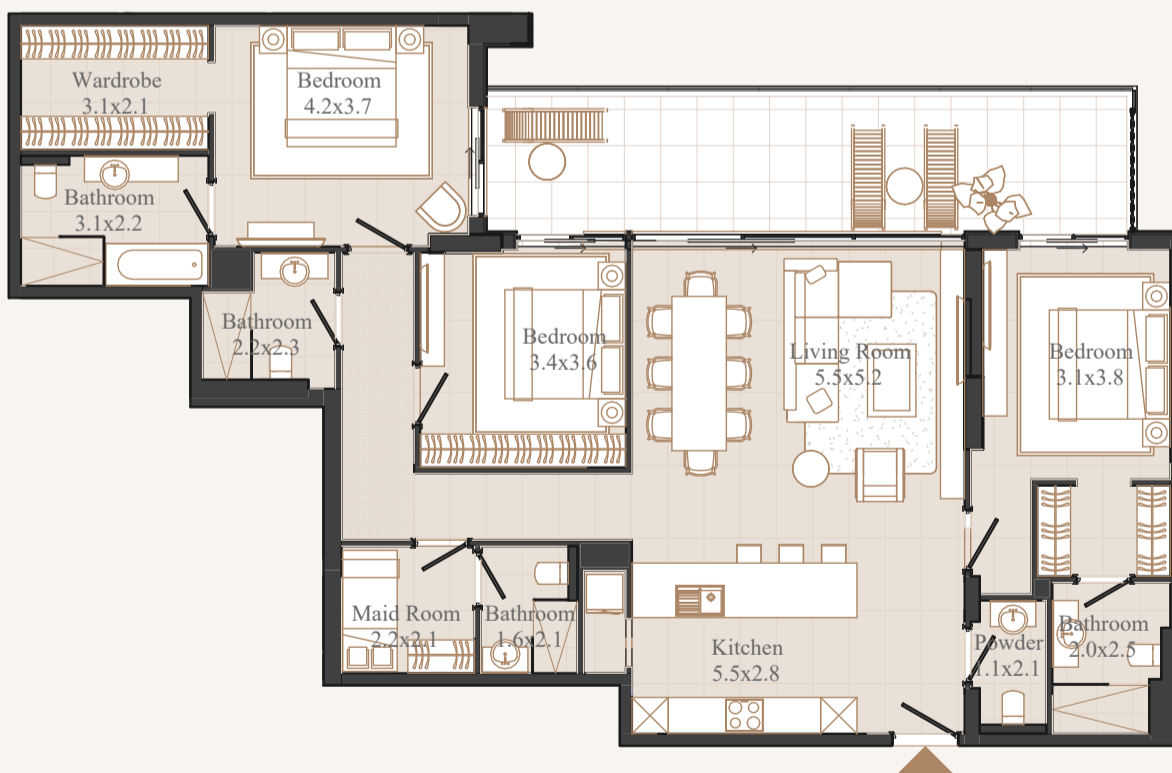

* All dimensions shown are estimated. Actual size will be mentioned in title deed