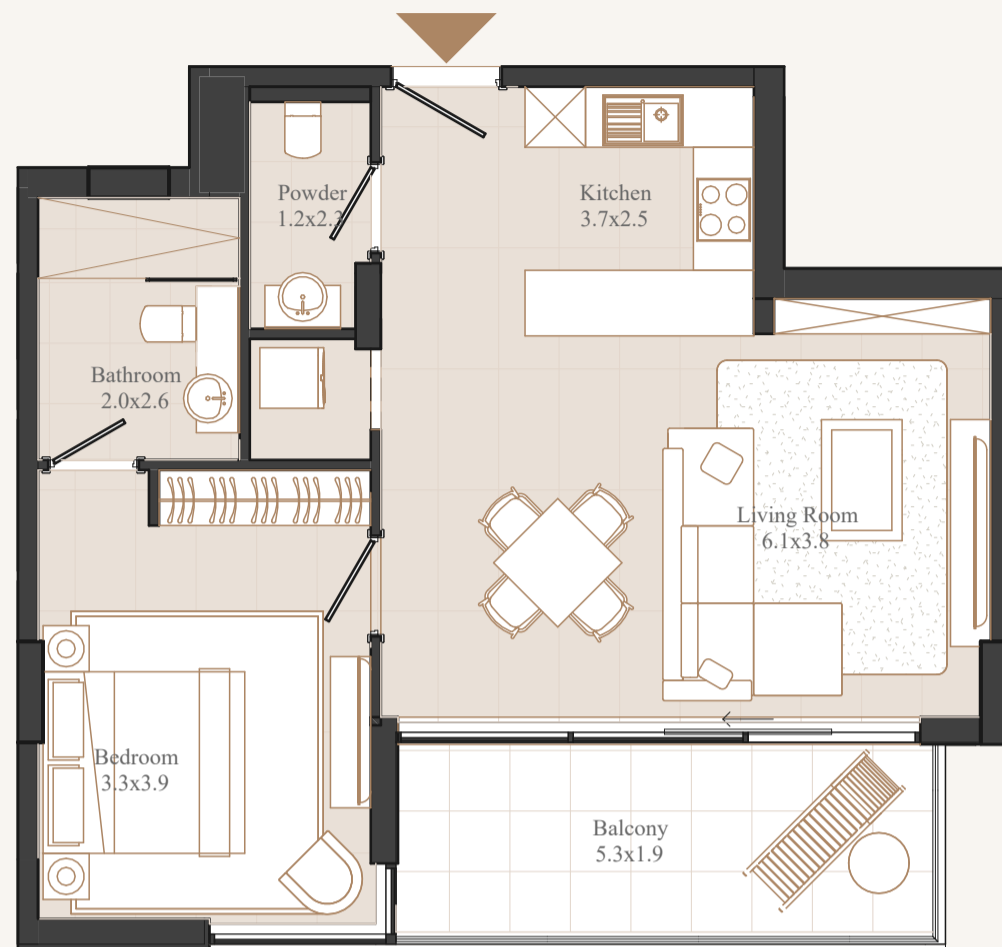

APARTMENT №313

Huge living room + bedrooms 2 + baths 3

AREA: 74,09 SQ.M. / 797,50 SQ.FT.

BALCONY: 10,98 SQ.M.

RESIDENCE FEATURES:

Kitchen appliances	— "Miele" Germany
Sanitary Wares	— "Kohler" Germany
Silent drainage pipes	— "Geberit" Switzerland
Soundproof windows	— "Alumil" Greece
Climate control	— "LG" with mobile control
Air filtration system	— Supergrade F8
Window curtains	— Motorised with remote control
Feature wall tiles	— "Museum" Spain

AMENITIES:

Infinity pool with Burj Khalifa view
Sunbathing deck with Burj Khalifa view
Community BBQ terrace with Burj Khalifa view
SkyGYM on Roof Floor