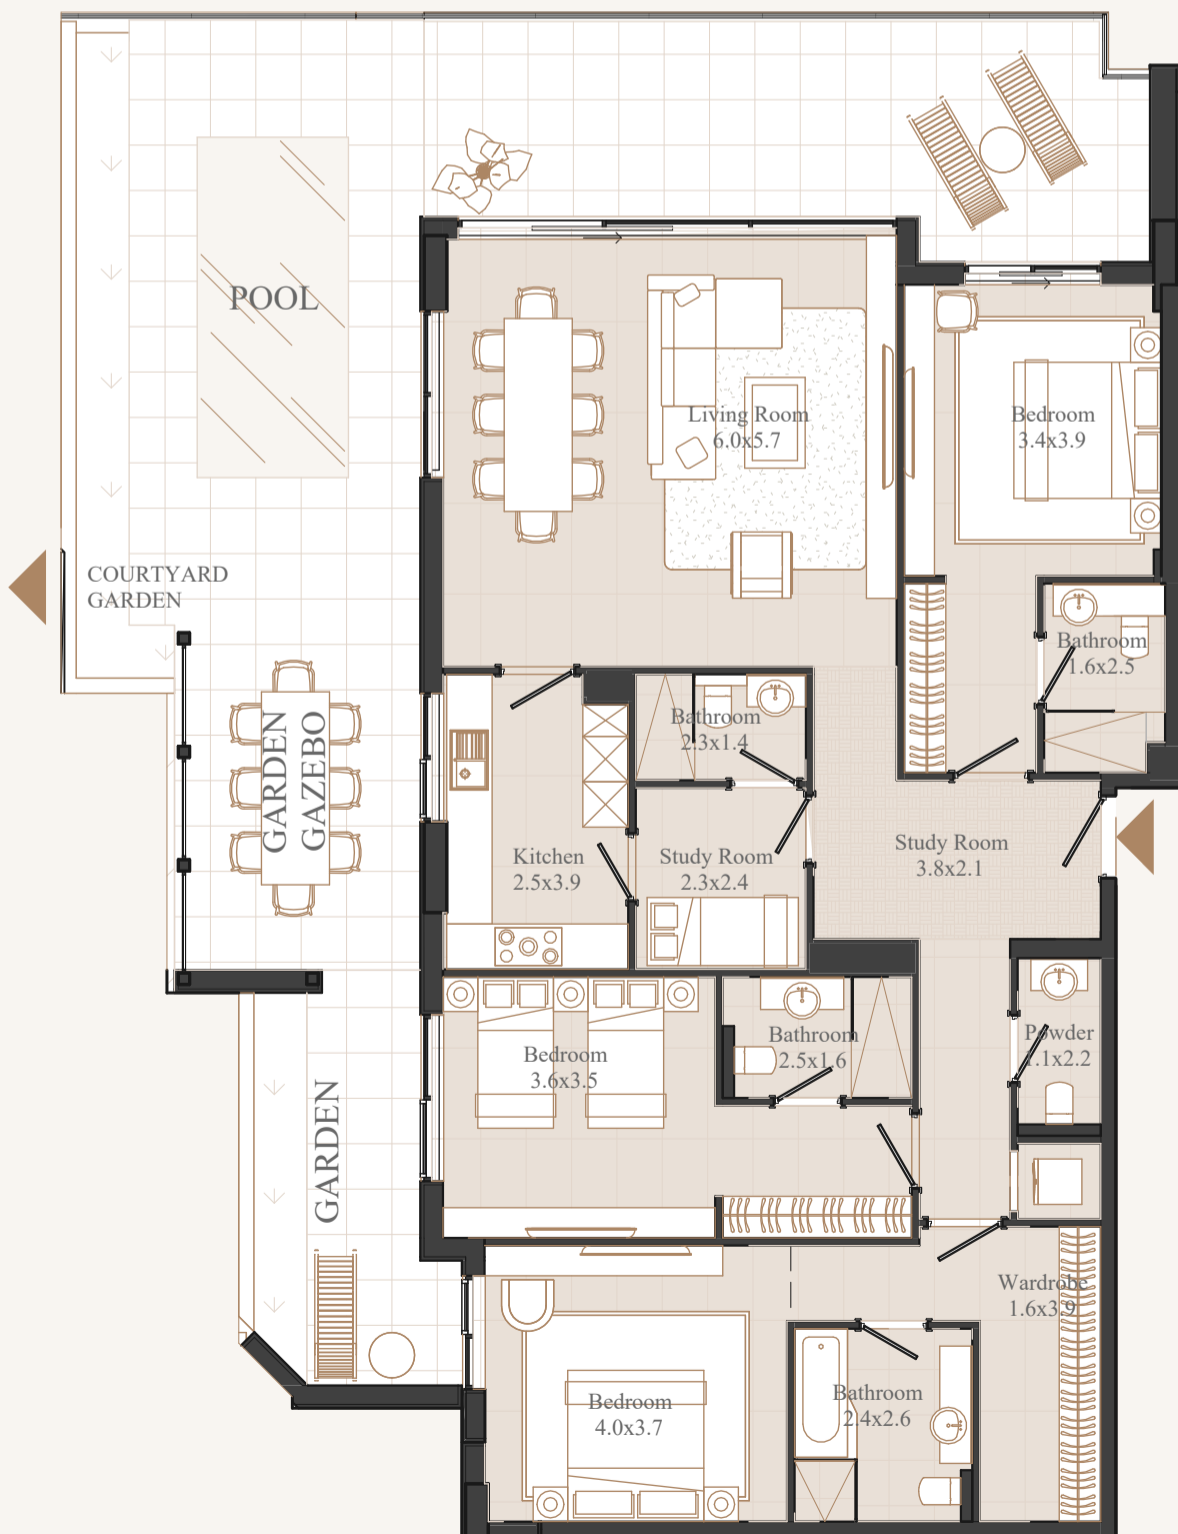

* All dimensions shown are estimated. Actual size will be mentioned in title deed