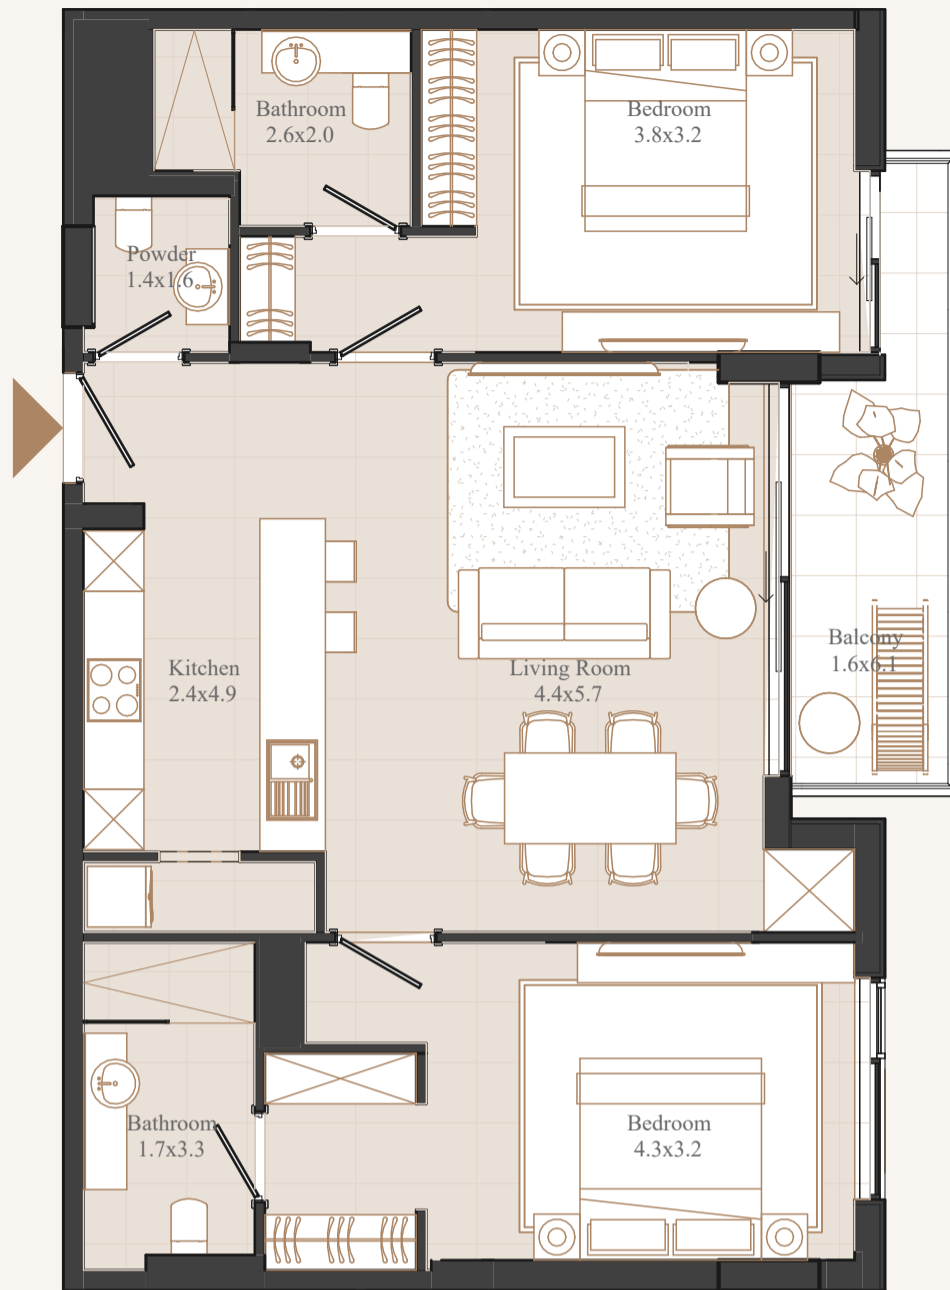

APARTMENT №211

Huge living room + bedrooms 2 + baths 3

AREA: 101,81 SQ.M. / 1095,87 SQ.FT.

BALCONY: 8,51 SQ.M.

RESIDENCE FEATURES:

Kitchen appliances	— "Miele" Germany
Sanitary Wares	— "Kohler" Germany
Silent drainage pipes	— "Geberit" Switzerland
Soundproof windows	— "Alumil" Greece
Climate control	— "LG" with mobile control
Air filtration system	— Supergrade F8
Window curtains	— Motorised with remote control
Feature wall tiles	— "Museum" Spain

AMENITIES:

Infinity pool with Burj Khalifa view
Sunbathing deck with Burj Khalifa view
Community BBQ terrace with Burj Khalifa view
SkyGYM on Roof Floor