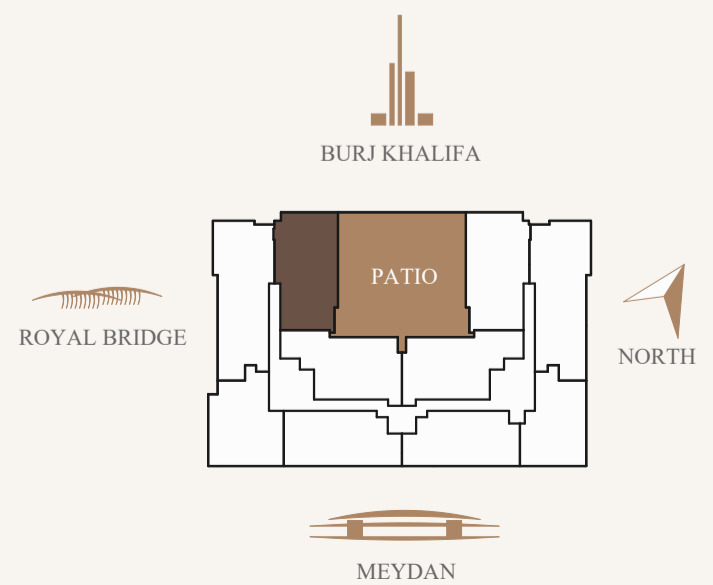

FIRST LEVEL

* All dimensions shown are estimated. Actual size will be mentioned in title deed