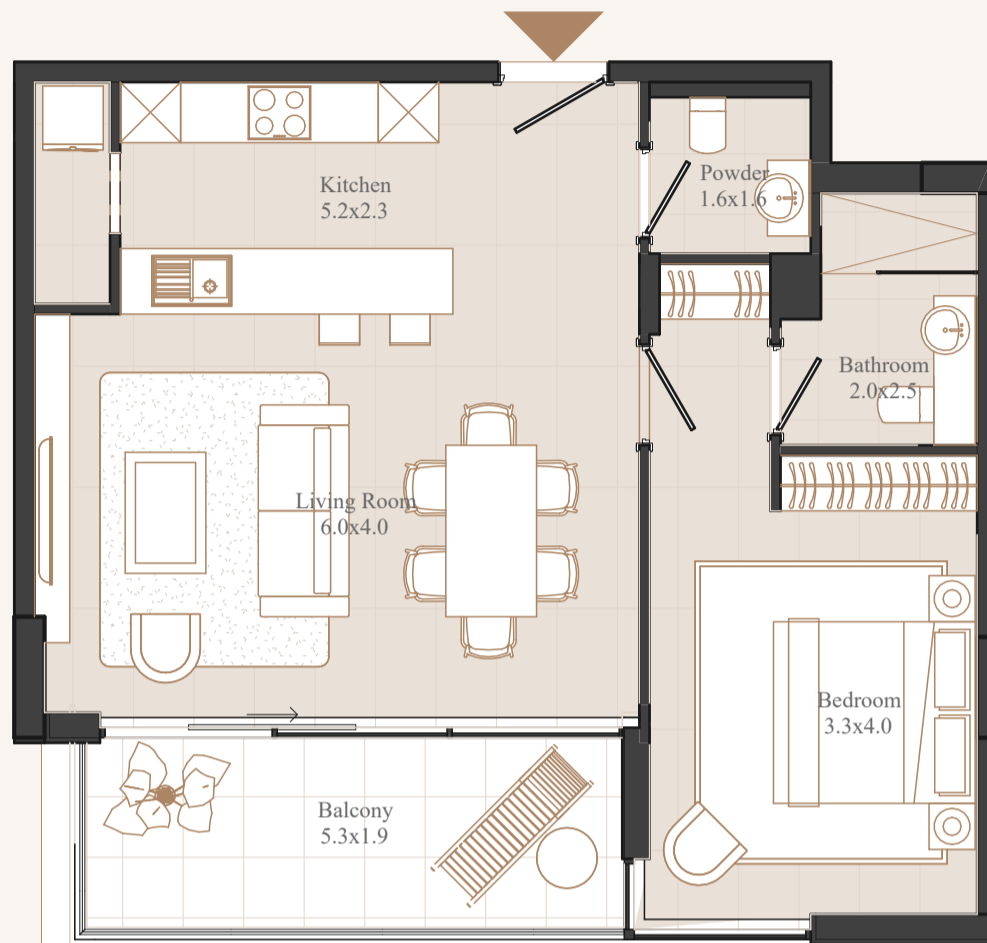

APARTMENT №202

Huge living room + bedroom + baths 2

AREA: 78,67 SQ.M. / 846,8 SQ.FT.

BALCONY: 10,98 SQ.M.

RESIDENCE FEATURES:

Kitchen appliances	— "Miele" Germany
Sanitary Wares	— "Kohler" Germany
Silent drainage pipes	— "Geberit" Switzerland
Soundproof windows	— "Alumil" Greece
Climate control	— "LG" with mobile control
Air filtration system	— Supergrade F8
Window curtains	— Motorised with remote control
Feature wall tiles	— "Museum" Spain

AMENITIES:

Infinity pool with Burj Khalifa view
Sunbathing deck with Burj Khalifa view
Community BBQ terrace with Burj Khalifa view
SkyGYM on Roof Floor