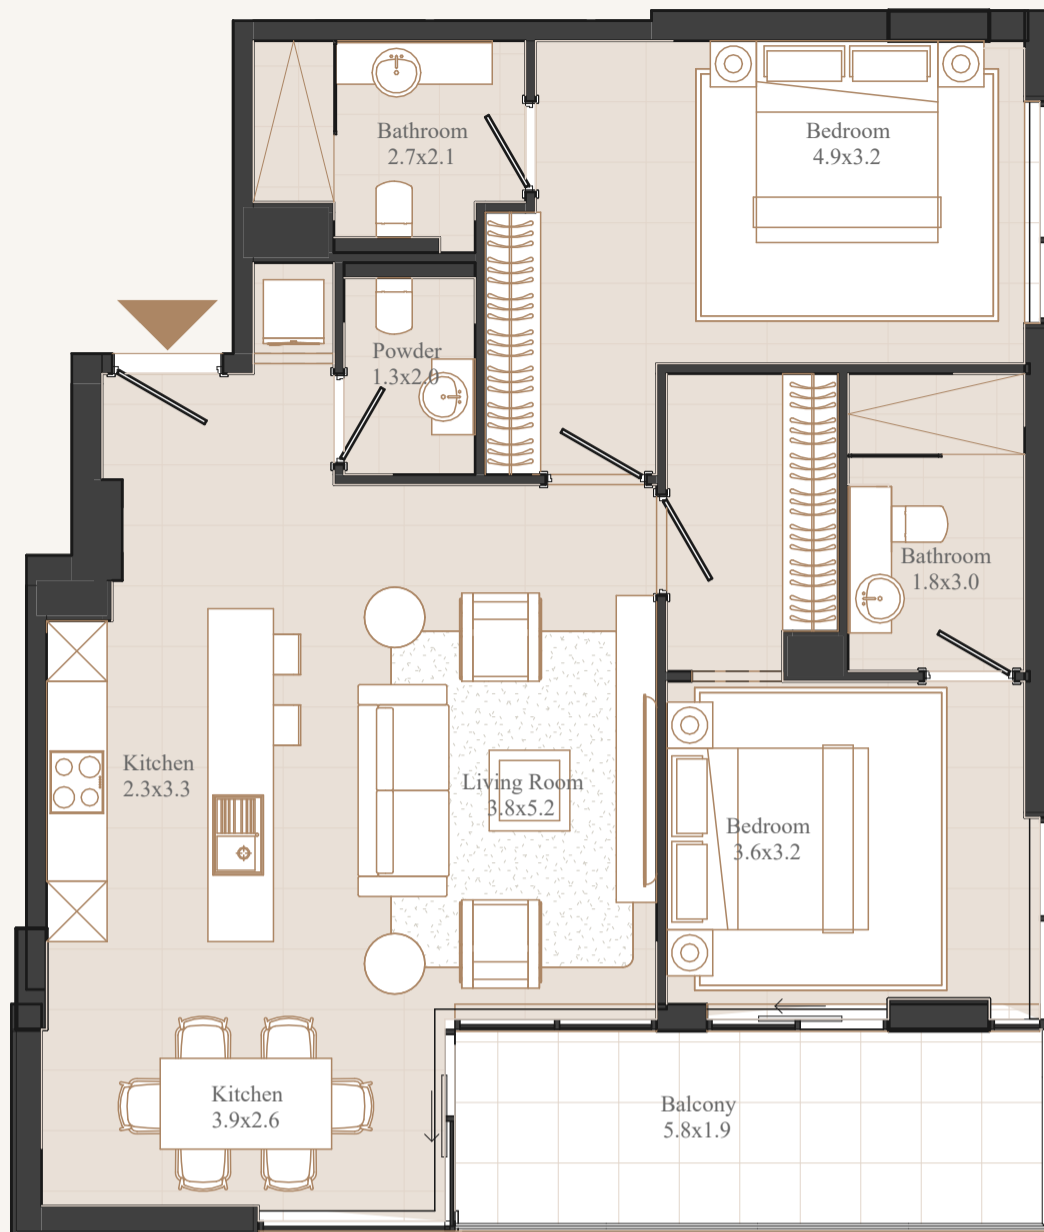

APARTMENT №212

Huge living room + bedrooms 2 + baths 3

AREA: 109,6 SQ.M. / 1179,72 SQ.FT.

BALCONY: 11,97 SQ.M.

RESIDENCE FEATURES:

Kitchen appliances	— "Miele" Germany
Sanitary Wares	— "Kohler" Germany
Silent drainage pipes	— "Geberit" Switzerland
Soundproof windows	— "Alumil" Greece
Climate control	— "LG" with mobile control
Air filtration system	— Supergrade F8
Window curtains	— Motorised with remote control
Feature wall tiles	— "Museum" Spain

AMENITIES:

Infinity pool with Burj Khalifa view
Sunbathing deck with Burj Khalifa view
Community BBQ terrace with Burj Khalifa view
SkyGYM on Roof Floor