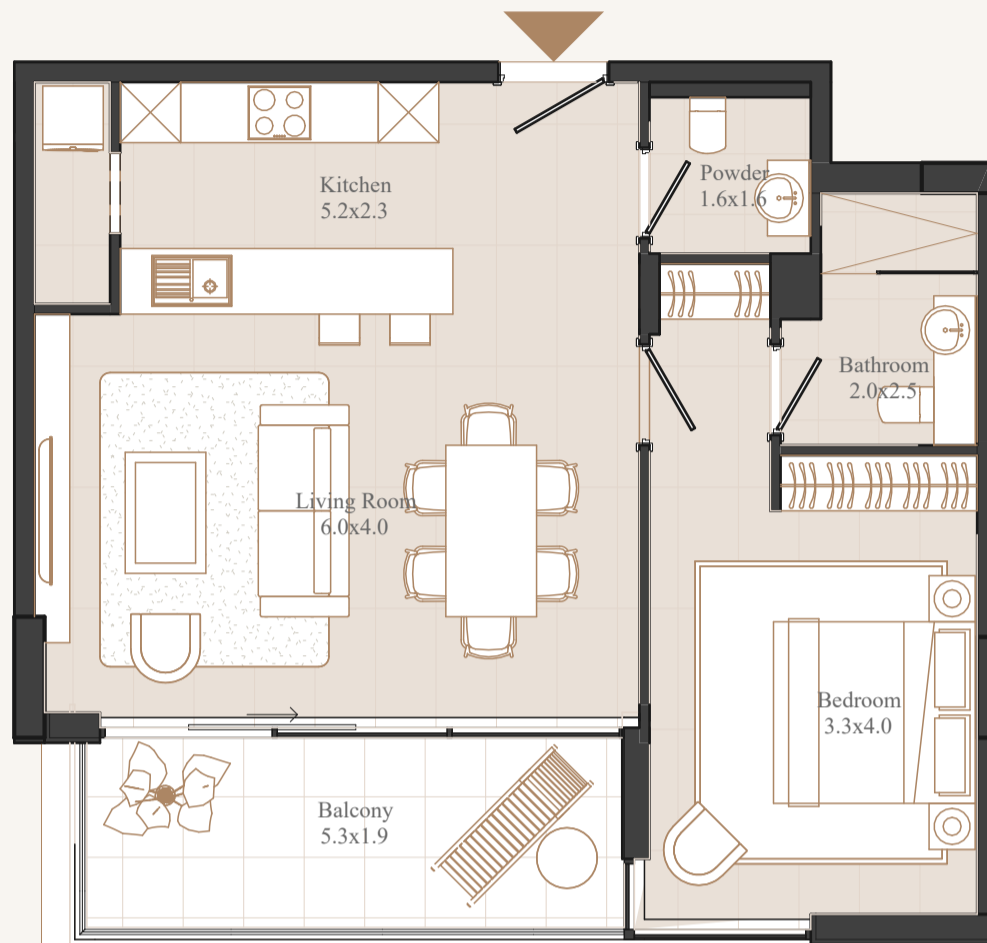

APARTMENT №102

Huge living room + bedroom + baths 2

AREA: 78,21 SQ.M. / 841,85 SQ.FT.

BALCONY: 10,69 SQ.M.

RESIDENCE FEATURES:

Kitchen appliances	— "Miele" Germany
Sanitary Wares	— "Kohler" Germany
Silent drainage pipes	— "Geberit" Switzerland
Soundproof windows	— "Alumil" Greece
Climate control	— "LG" with mobile control
Air filtration system	— Supergrade F8
Window curtains	— Motorised with remote control
Feature wall tiles	— "Museum" Spain

AMENITIES:

Infinity pool with Burj Khalifa view
Sunbathing deck with Burj Khalifa view
Community BBQ terrace with Burj Khalifa view
SkyGYM on Roof Floor