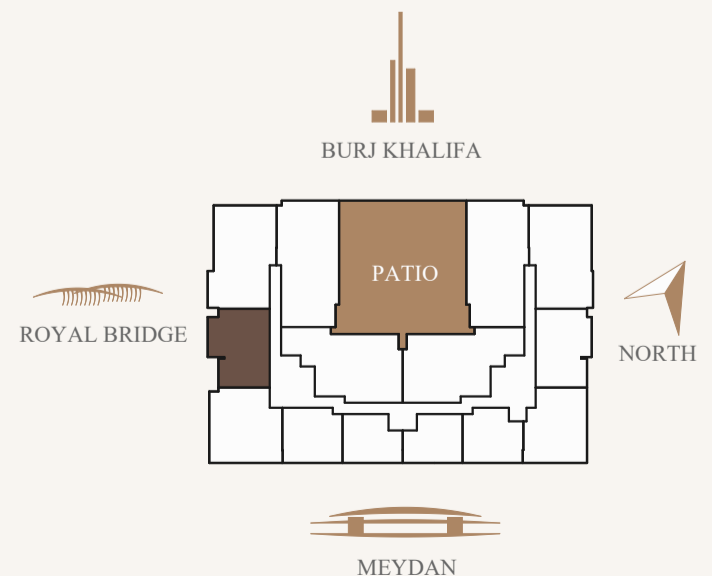

**AMENITIES:**

- Infinity pool with Burj Khalifa view
- Sunbathing deck with Burj Khalifa view
- Community BBQ terrace with Burj Khalifa view
- SkyGYM on Roof Floor

\* All dimensions shown are estimated. Actual size will be mentioned in title deed