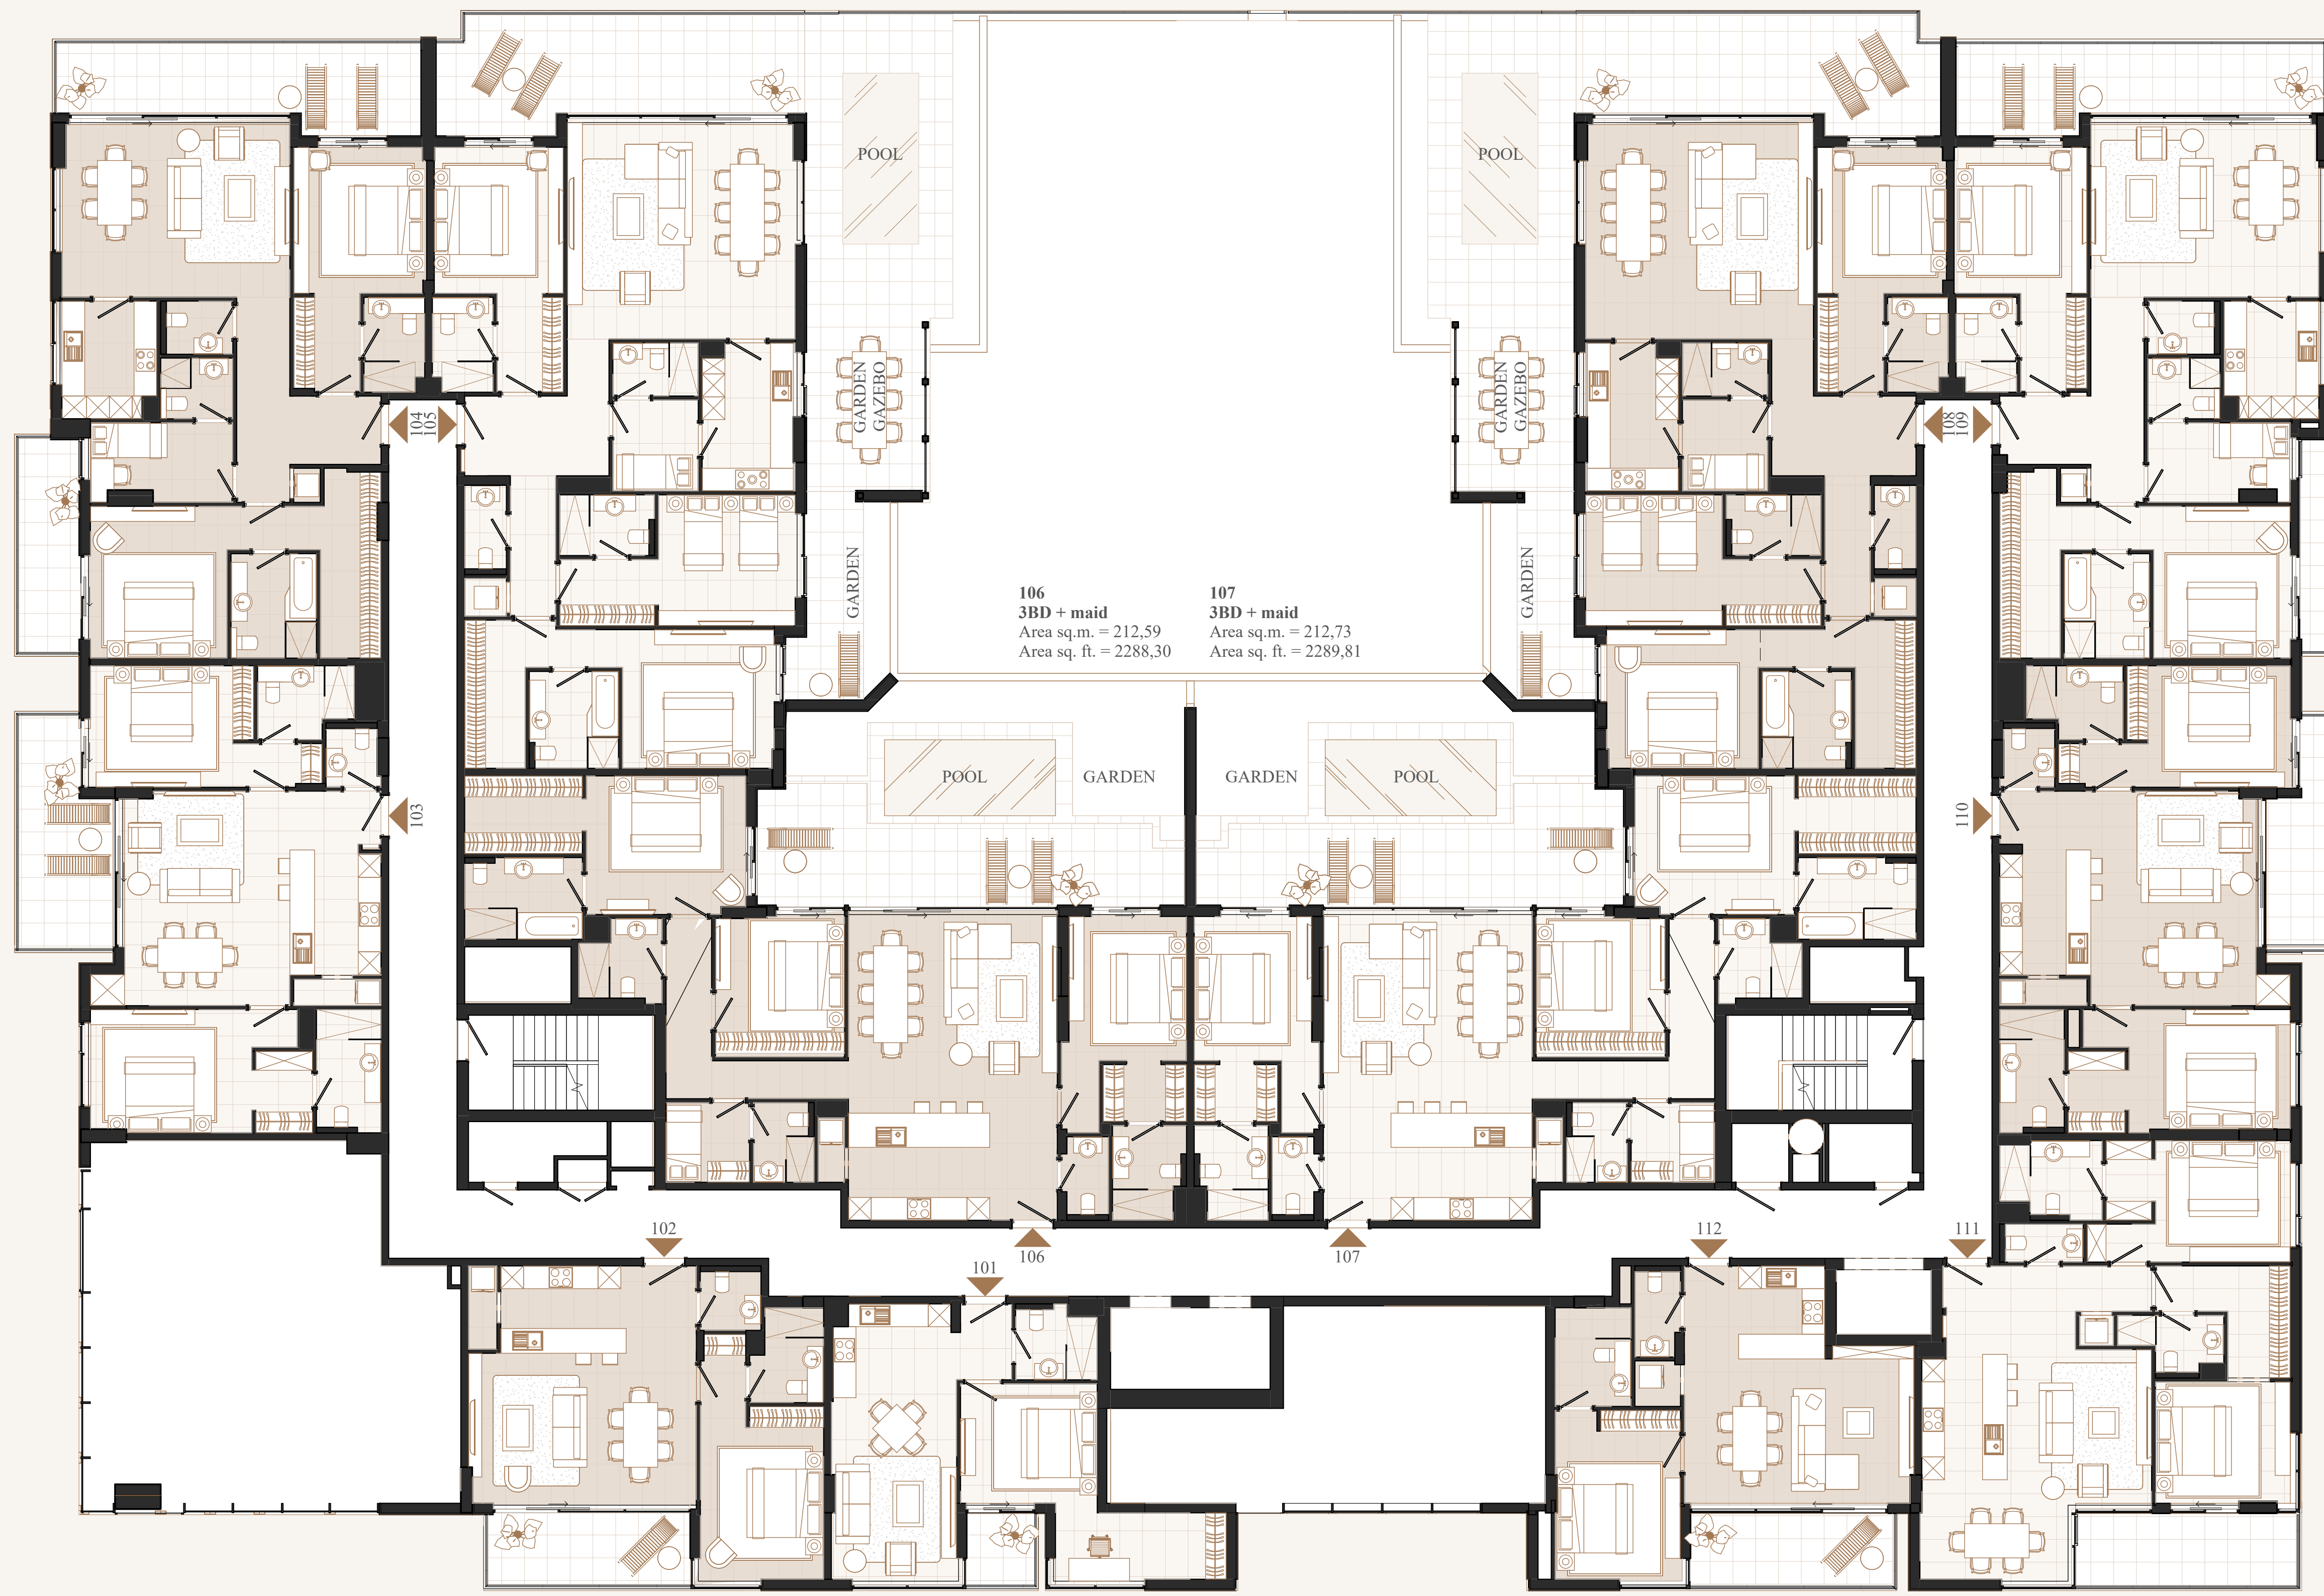

№ 104
2BD + maid
Area sq.m. = 157,57
Area sq. ft. = 1696,07

№ 103
2BD
Area sq.m. = 107,59
Area sq. ft. = 1158,09

№ 105
3BD + maid
Area sq.m. = 253,23
Area sq. ft. = 2725,75

№ 108
3BD + maid
Area sq.m. = 252,91
Area sq. ft. = 2722,30

№ 109
2BD + maid
Area sq.m. = 153,57
Area sq. ft. = 1653,01

№ 110
2BD
Area sq.m. = 101,70
Area sq. ft. = 1094,69

106
3BD + maid
Area sq.m. = 212,59
Area sq. ft. = 2288,30

107
3BD + maid
Area sq.m. = 212,73
Area sq. ft. = 2289,81

№ 102
1BD
Area sq.m. = 78,21
Area sq. ft. = 841,85

№ 101
1BD
Area sq.m. = 59,99
Area sq. ft. = 645,73

№ 112
1BD
Area sq.m. = 73,79
Area sq. ft. = 794,27

№ 111
2BD
Area sq.m. = 109,19
Area sq. ft. = 1175,31