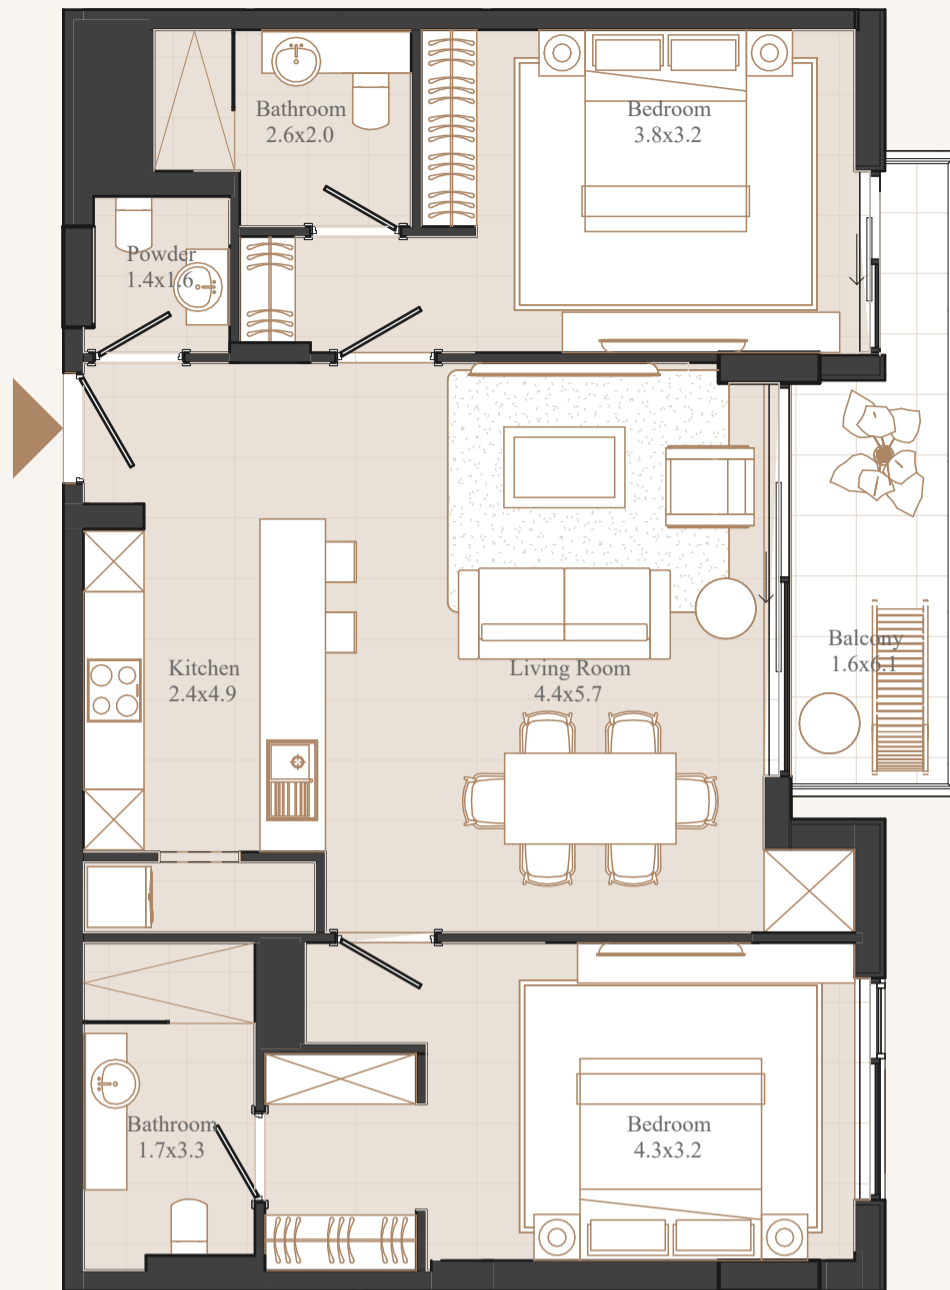

APARTMENT №311

Huge living room + bedrooms 2 + baths 3

AREA: 101,54 SQ.M. / 1092,97 SQ.FT.
BALCONY: 8,51 SQ.M.

RESIDENCE FEATURES:

Kitchen appliances	— "Miele" Germany
Sanitary Wares	— "Kohler" Germany
Silent drainage pipes	— "Geberit" Switzerland
Soundproof windows	— "Alumil" Greece
Climate control	— "LG" with mobile control
Air filtration system	— Supergrade F8
Window curtains	— Motorised with remote control
Feature wall tiles	— "Museum" Spain

AMENITIES:

Infinity pool with Burj Khalifa view
Sunbathing deck with Burj Khalifa view
Community BBQ terrace with Burj Khalifa view
SkyGYM on Roof Floor