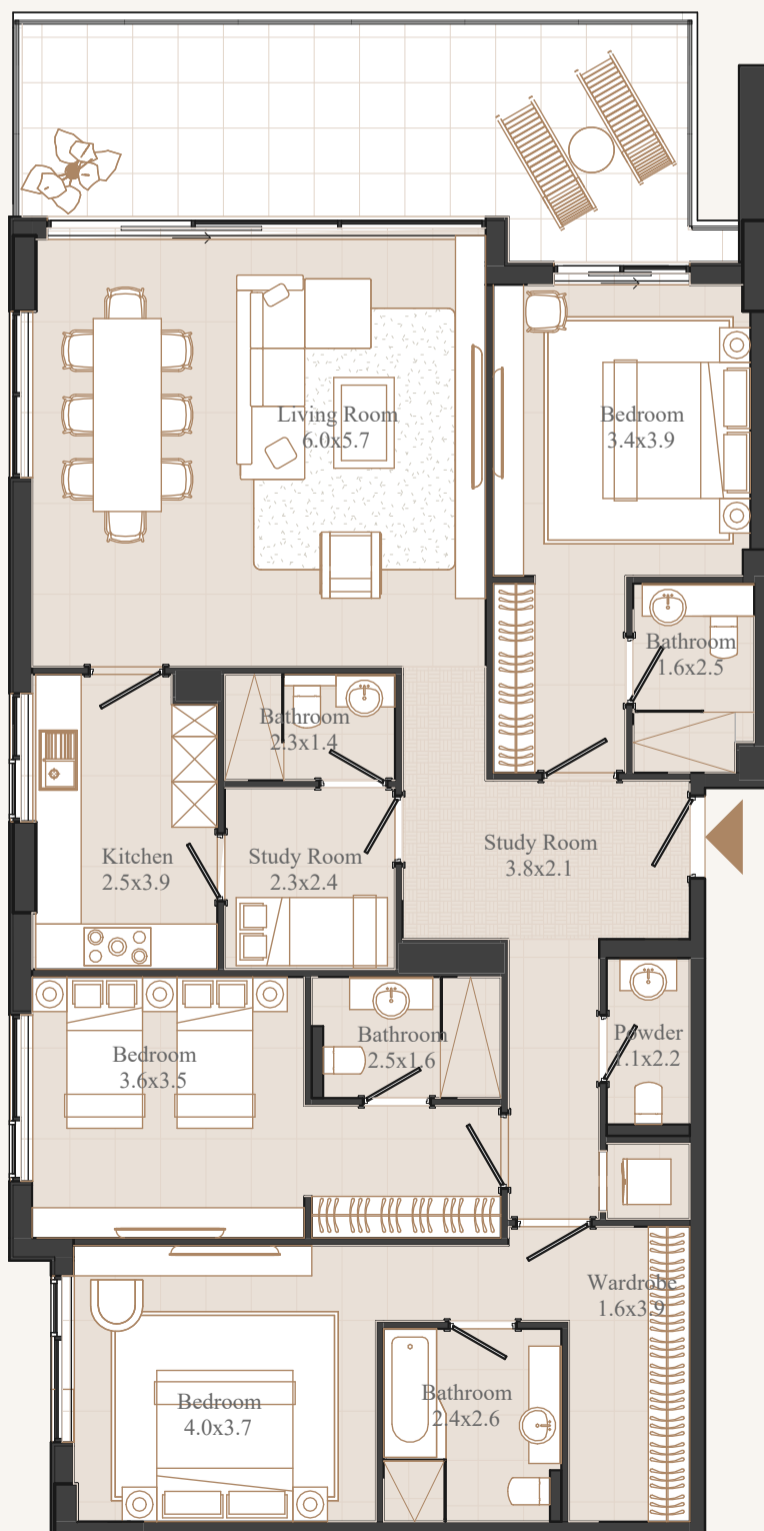

## ACTUAL VIEW FROM THE APARTMENT №209

**Huge living room + bedrooms 3 + baths 4 + maid**

AREA: 181,75 SQ.M. / 1956,34 SQ.FT.

BALCONY: 26,25 SQ.M.