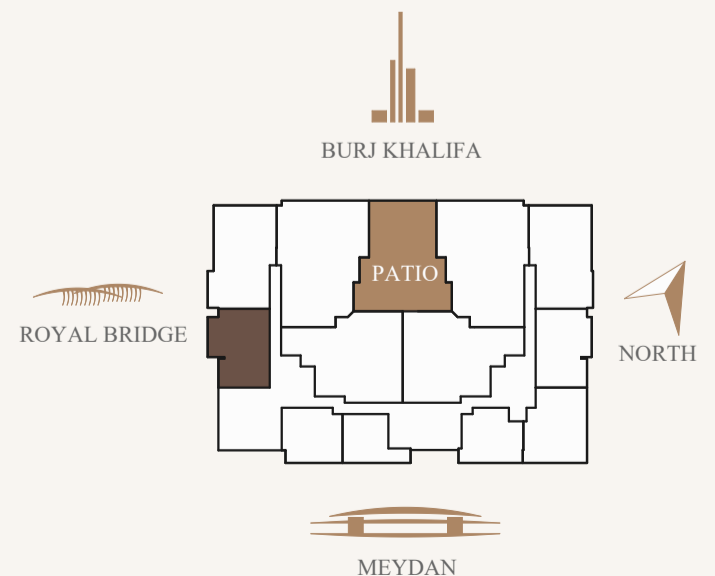

* All dimensions shown are estimated. Actual size will be mentioned in title deed