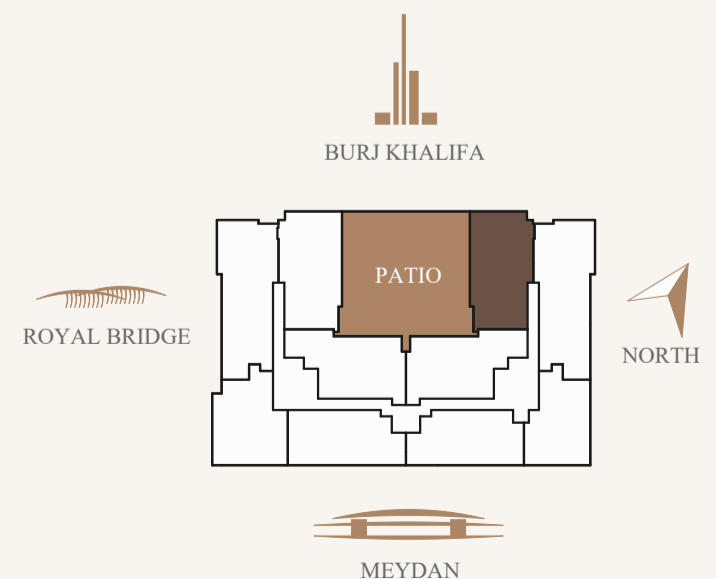

* All dimensions shown are estimated. Actual size will be mentioned in title deed