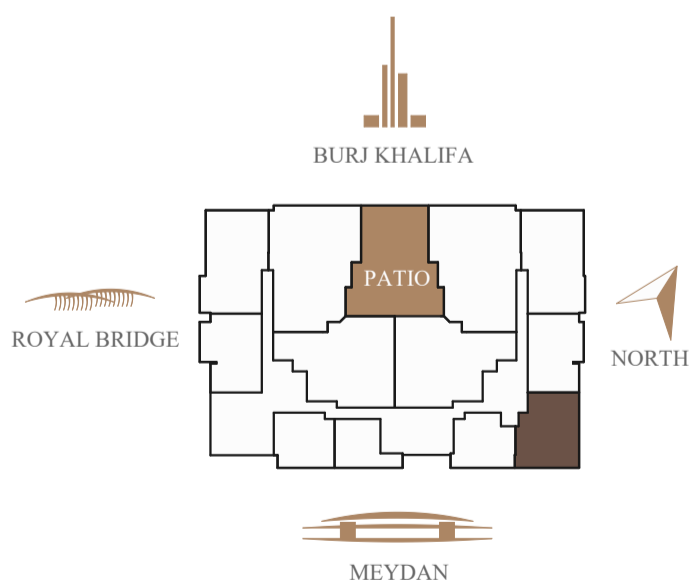

AMENITIES:

Infinity pool with Burj Khalifa view
Sunbathing deck with Burj Khalifa view
Community BBQ terrace with Burj Khalifa view
SkyGYM on Roof Floor