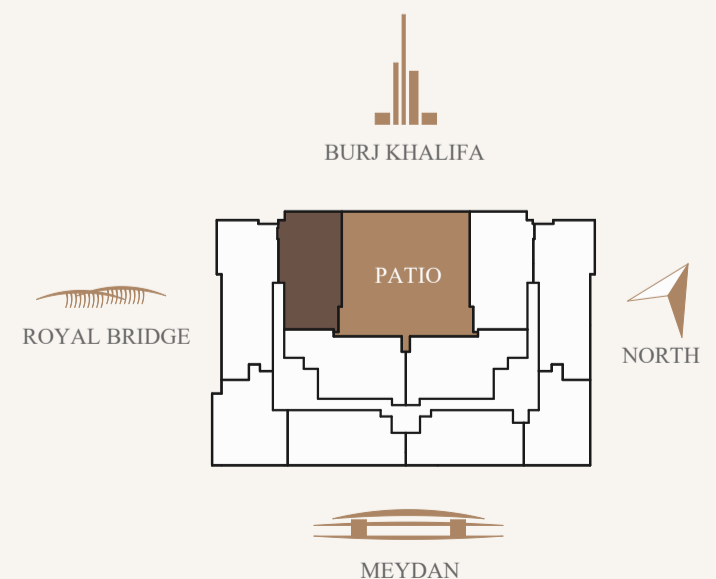

* All dimensions shown are estimated. Actual size will be mentioned in title deed