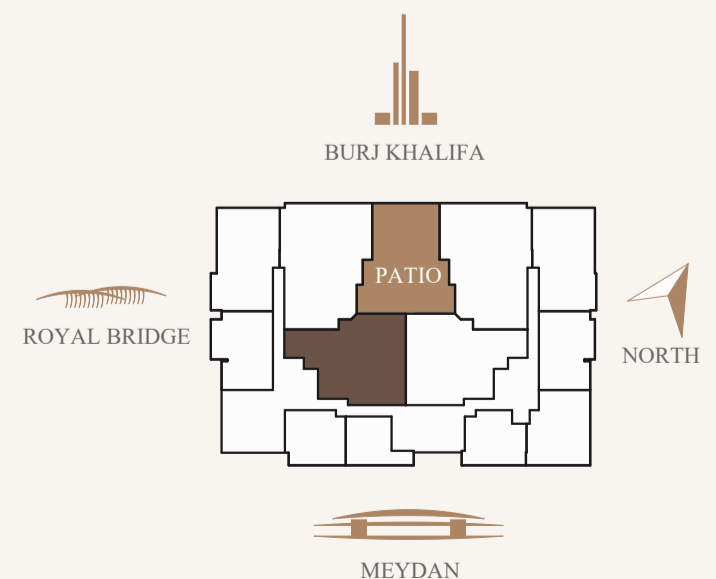

* All dimensions shown are estimated. Actual size will be mentioned in title deed