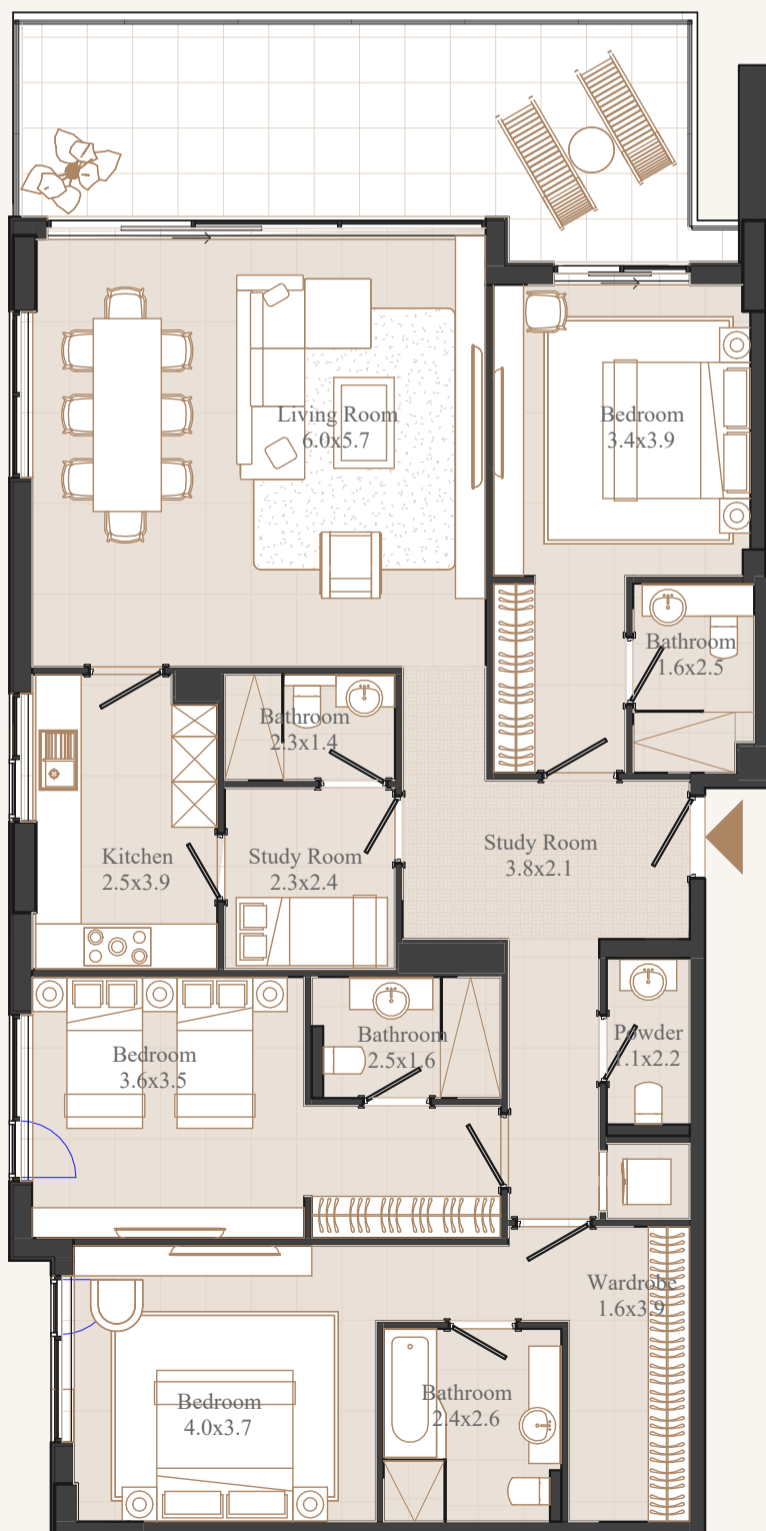

## ACTUAL VIEW FROM THE APARTMENT №309

**Huge living room + bedrooms 3 + baths 4 + maid**  
 AREA: 181,78 SQ.M. / 1956,66 SQ.FT.  
 BALCONY: 26,25 SQ.M.