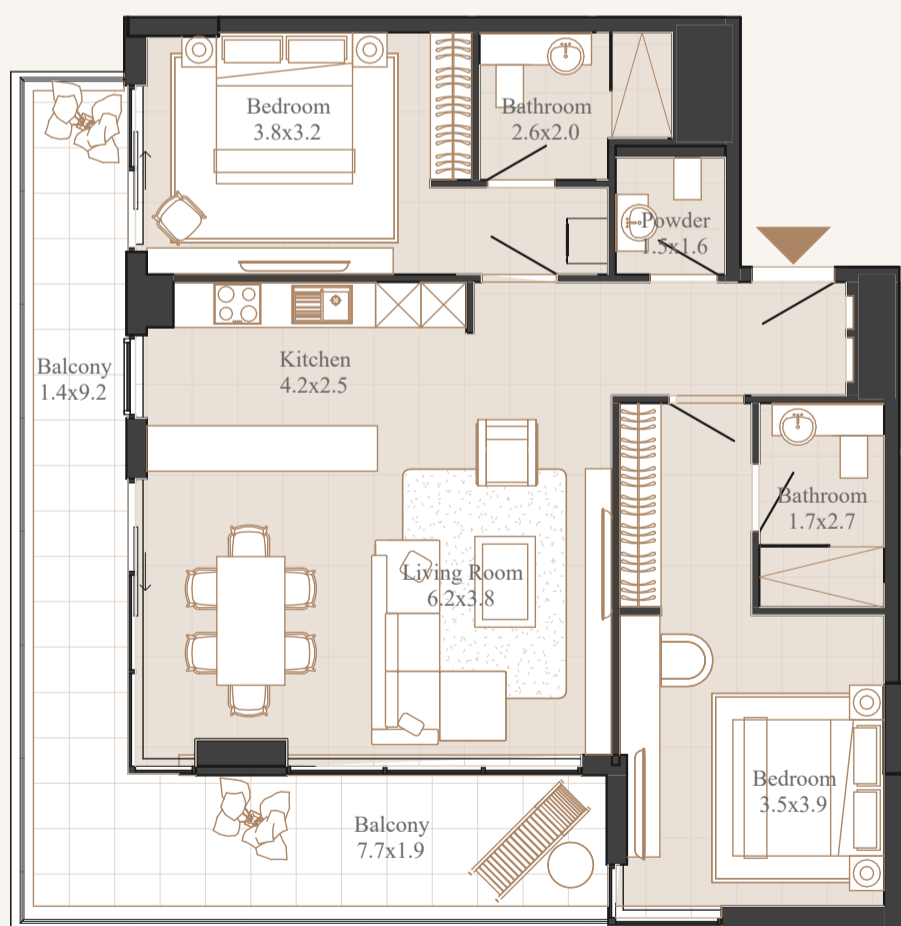

* All dimensions shown are estimated. Actual size will be mentioned in title deed