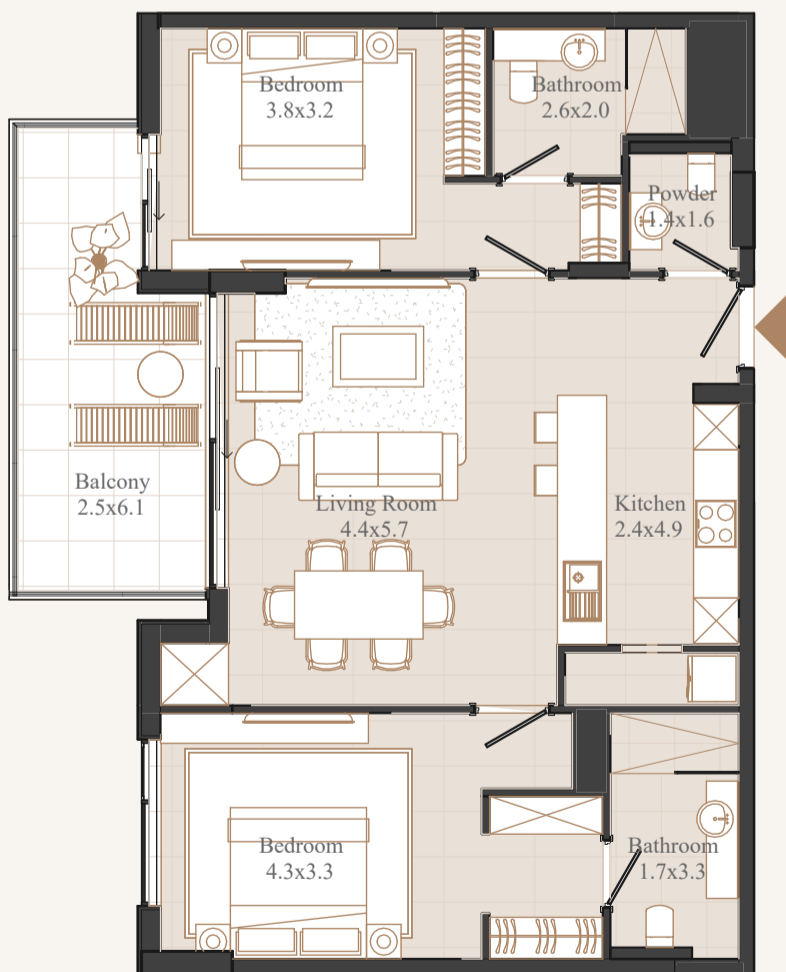

* All dimensions shown are estimated. Actual size will be mentioned in title deed