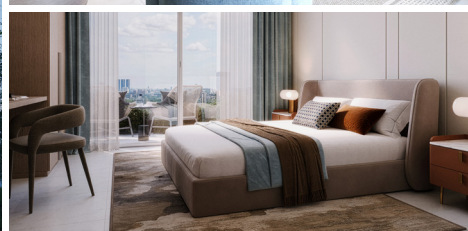

LOCATION BENEFITS

5 MIN
Al Jaddaf Metro Station

10 MIN
Al Jaddaf Waterfront /
Palazzo Versace Hotel

10 MIN
Dubai International Airport (DXB)

7 MIN
Wafi Mall

10 MIN
Dubai World Trade Centre

10 MIN
Downtown Dubai / Burj Khalifa /
Dubai Mall