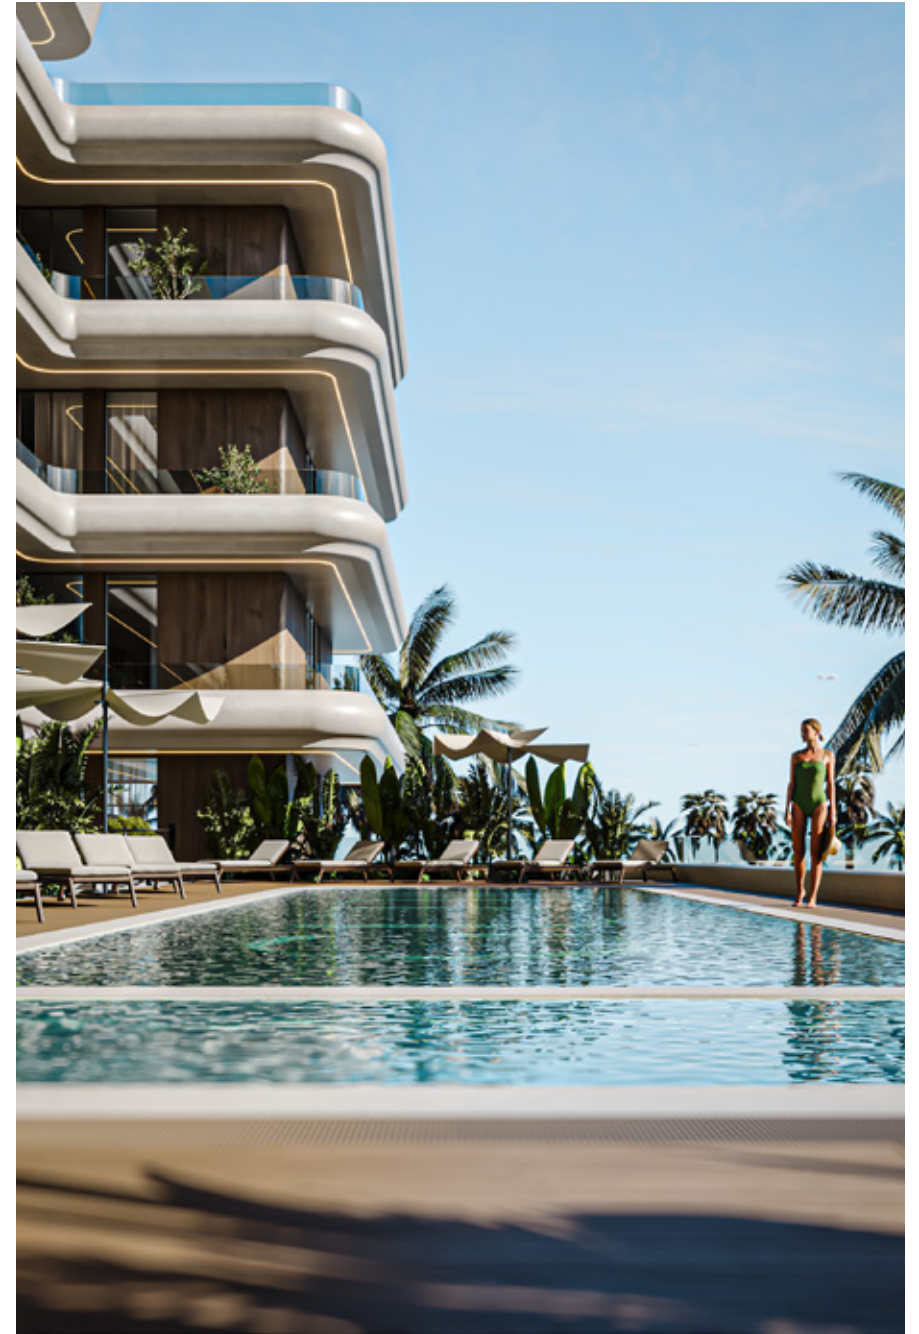

Concept

Veona by Gutti is a calm departure from the expected. It is a residential sanctuary where design meets intention.

Thoughtfully planned and elegantly detailed, Veona is crafted for those who seek balance: between stillness and movement, simplicity and sophistication, aspiration and ease. This is living, composed & elegant.

BBQ LOUNGE

OUTDOOR YOGA AREA

KIDS PLAY AREA

ROOFTOP OUTDOOR
CINEMA AREA

24/7 SURVEILLANCE

RUNNING RACK

Comfort that Elevates

At Veona, everyday living is quietly transformed into something extraordinary. The spaces are crafted to support your rhythm, easing movement, calming the senses, and offering balance in a world that often asks too much.

From the soft hush of curated interiors to the intuitive flow of every amenity, everything is designed with intention.

OUTDOOR MULTIPORPOSE AREA

SWIMMING POOL

GYM

veona

GYM

CLUBHOUSE

CLUBHOUSE