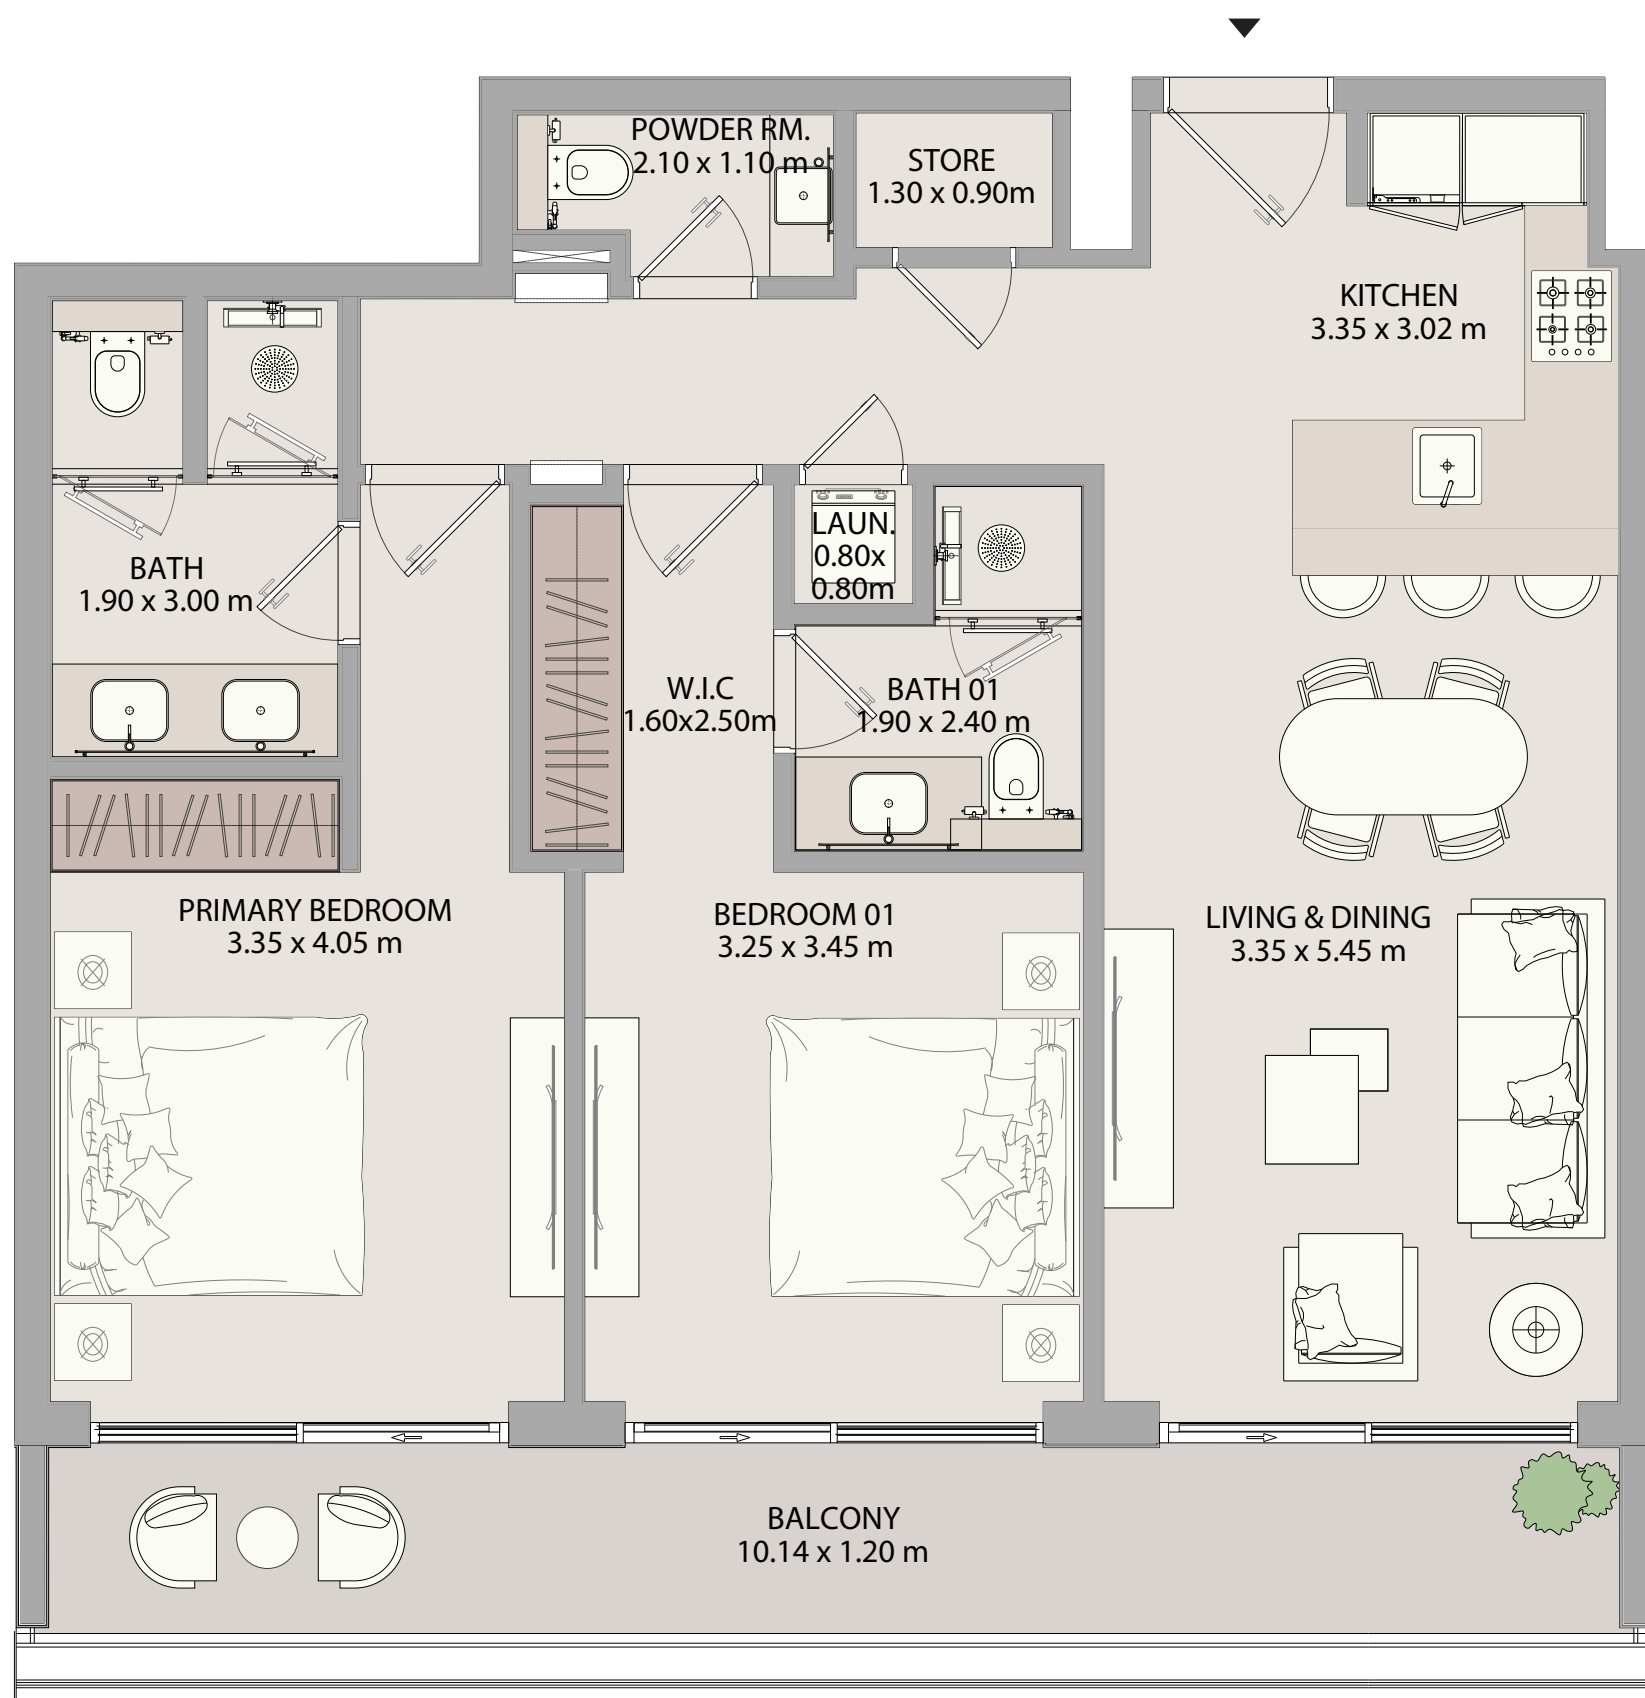

Mayfair

UNIT PLAN

UNIT- 206 2 BR TYPE A3

LEVEL 02
MAYFAIR MERIDIAN

SUITE AREA	84.30 sq. m.	907.40 sq.ft.
BALCONY AREA	14.86 sq. m.	159.95 sq.ft.
TOTAL AREA	99.16 sq. m.	1067.35 sq.ft.