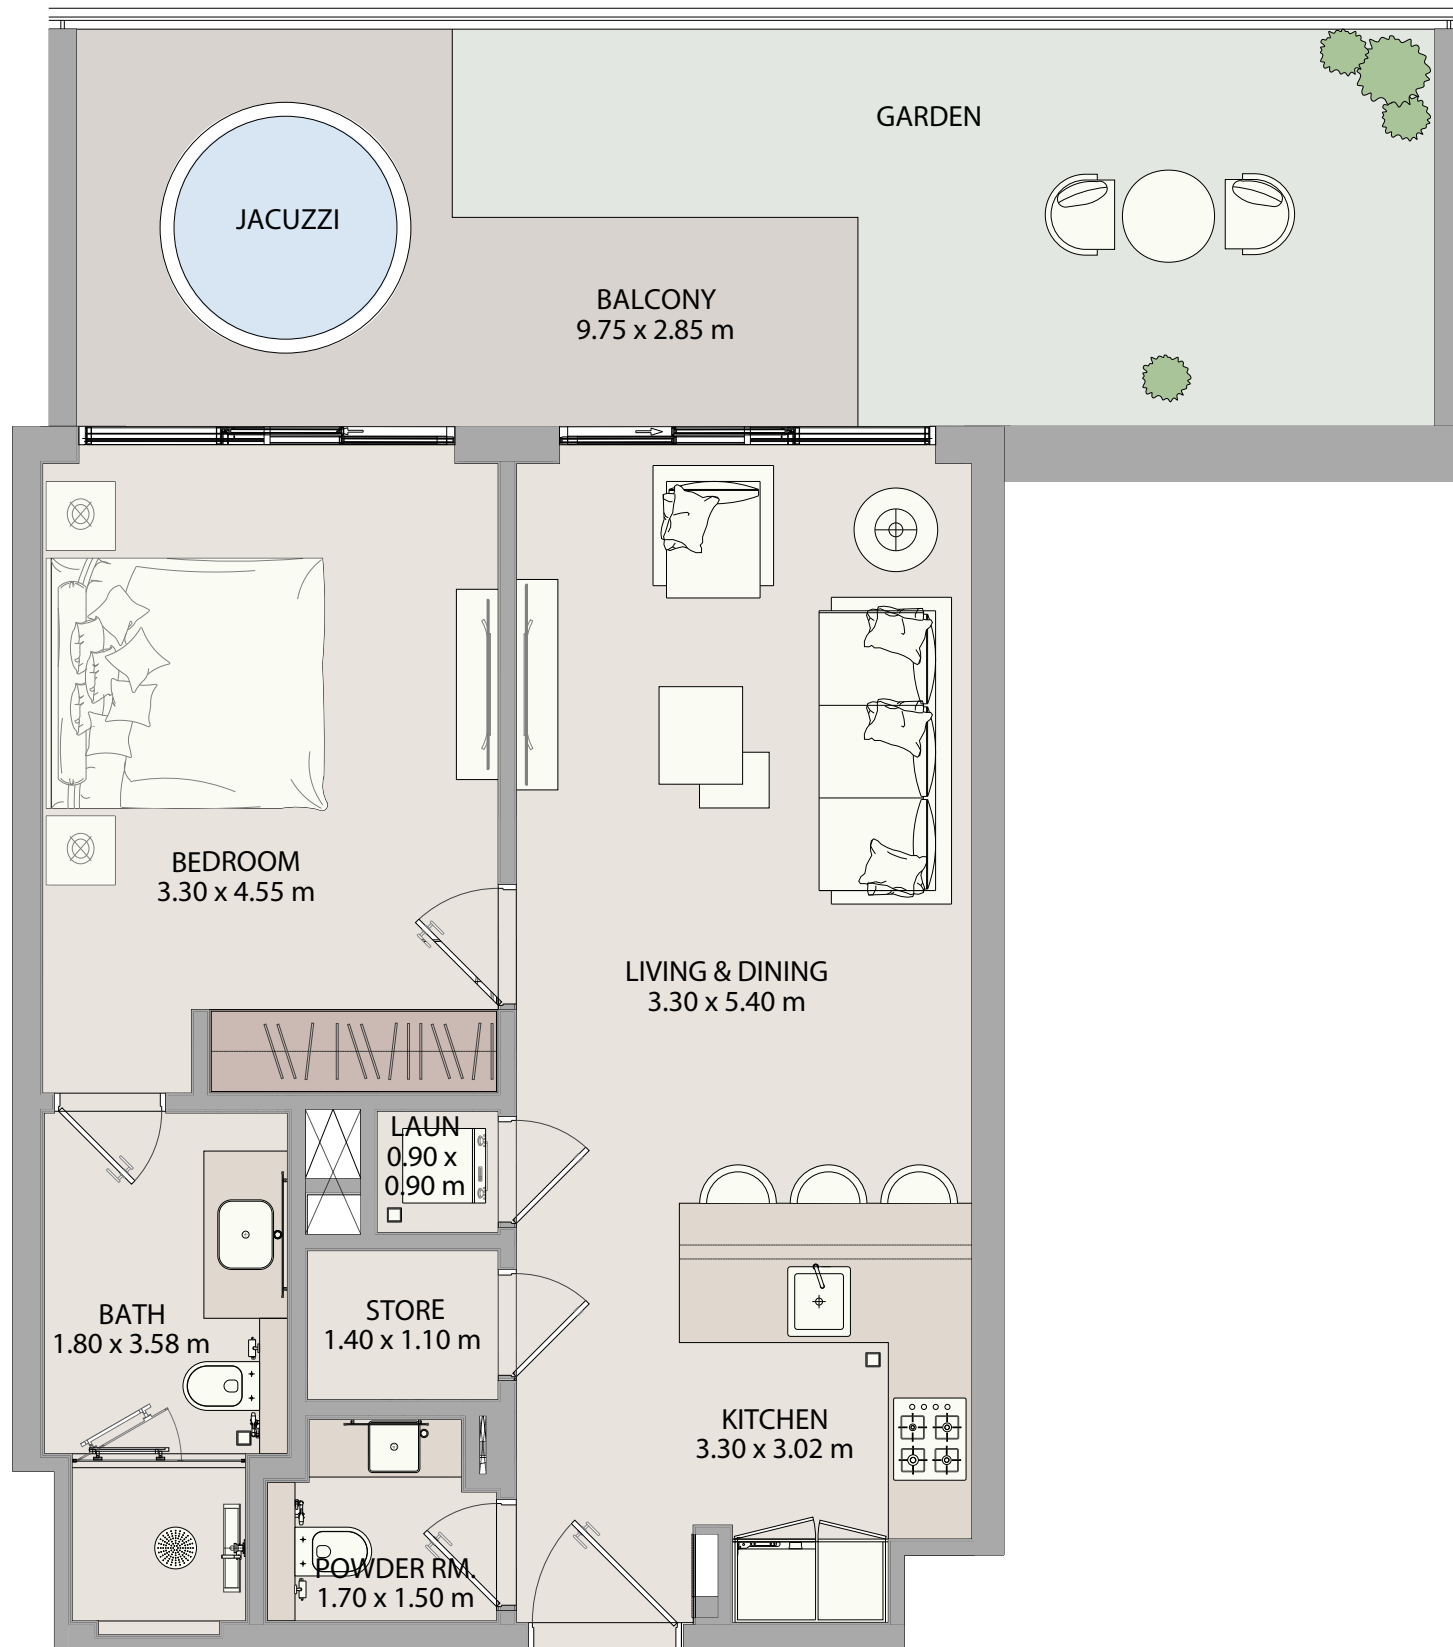

FIRST FLOOR PLAN

- 3 BERROOM
- 2 BERROOM
- 1 BERROOM

TYPICAL 2ND, 3RD & 4TH FLOOR PLAN

- 3 BERROOM
- 2 BERROOM
- 1 BERROOM

Mayfair

UNIT PLAN

UNIT- 101
3 BR TYPE A
LEVEL 01
MAYFAIR MERIDIAN

SUITE AREA	109.76 sq. m.	1181.45 sq.ft.
BALCONY AREA	59.65 sq. m.	642.07 sq.ft.
TOTAL AREA	169.41 sq. m.	1823.51 sq.ft.

Mayfair

UNIT PLAN

UNIT- 102 3 BR TYPE A1

LEVEL 01
MAYFAIR MERIDIAN

SUITE AREA	114.49 sq. m.	1232.36 sq.ft.
BALCONY AREA	40.71 sq. m.	438.20 sq.ft.
TOTAL AREA	155.20 sq. m.	1670.56 sq.ft.

Mayfair

UNIT PLAN

UNIT- 103
1 BR TYPE A1
LEVEL 01
MAYFAIR MERIDIAN

SUITE AREA	58.42 sq. m.	628.83 sq.ft.
BALCONY AREA	22.42 sq. m.	241.33 sq.ft.
TOTAL AREA	80.84 sq. m.	870.15 sq.ft.

Mayfair

UNIT PLAN

UNIT- 104
1 BR TYPE A1
LEVEL 01
MAYFAIR MERIDIAN

SUITE AREA	59.97 sq. m.	645.51 sq.ft.
BALCONY AREA	30.44 sq. m.	327.65 sq.ft.
TOTAL AREA	90.41 sq. m.	973.17 sq.ft.

Mayfair

UNIT PLAN

UNIT- 105
1 BR TYPE A3
LEVEL 01
MAYFAIR MERIDIAN

SUITE AREA	55.43 sq. m.	596.64 sq.ft.
BALCONY AREA	20.91 sq. m.	225.07 sq.ft.
TOTAL AREA	76.34 sq. m.	821.72 sq.ft.

Mayfair

UNIT PLAN

UNIT- 106
3 BR TYPE A2
LEVEL 01
MAYFAIR MERIDIAN