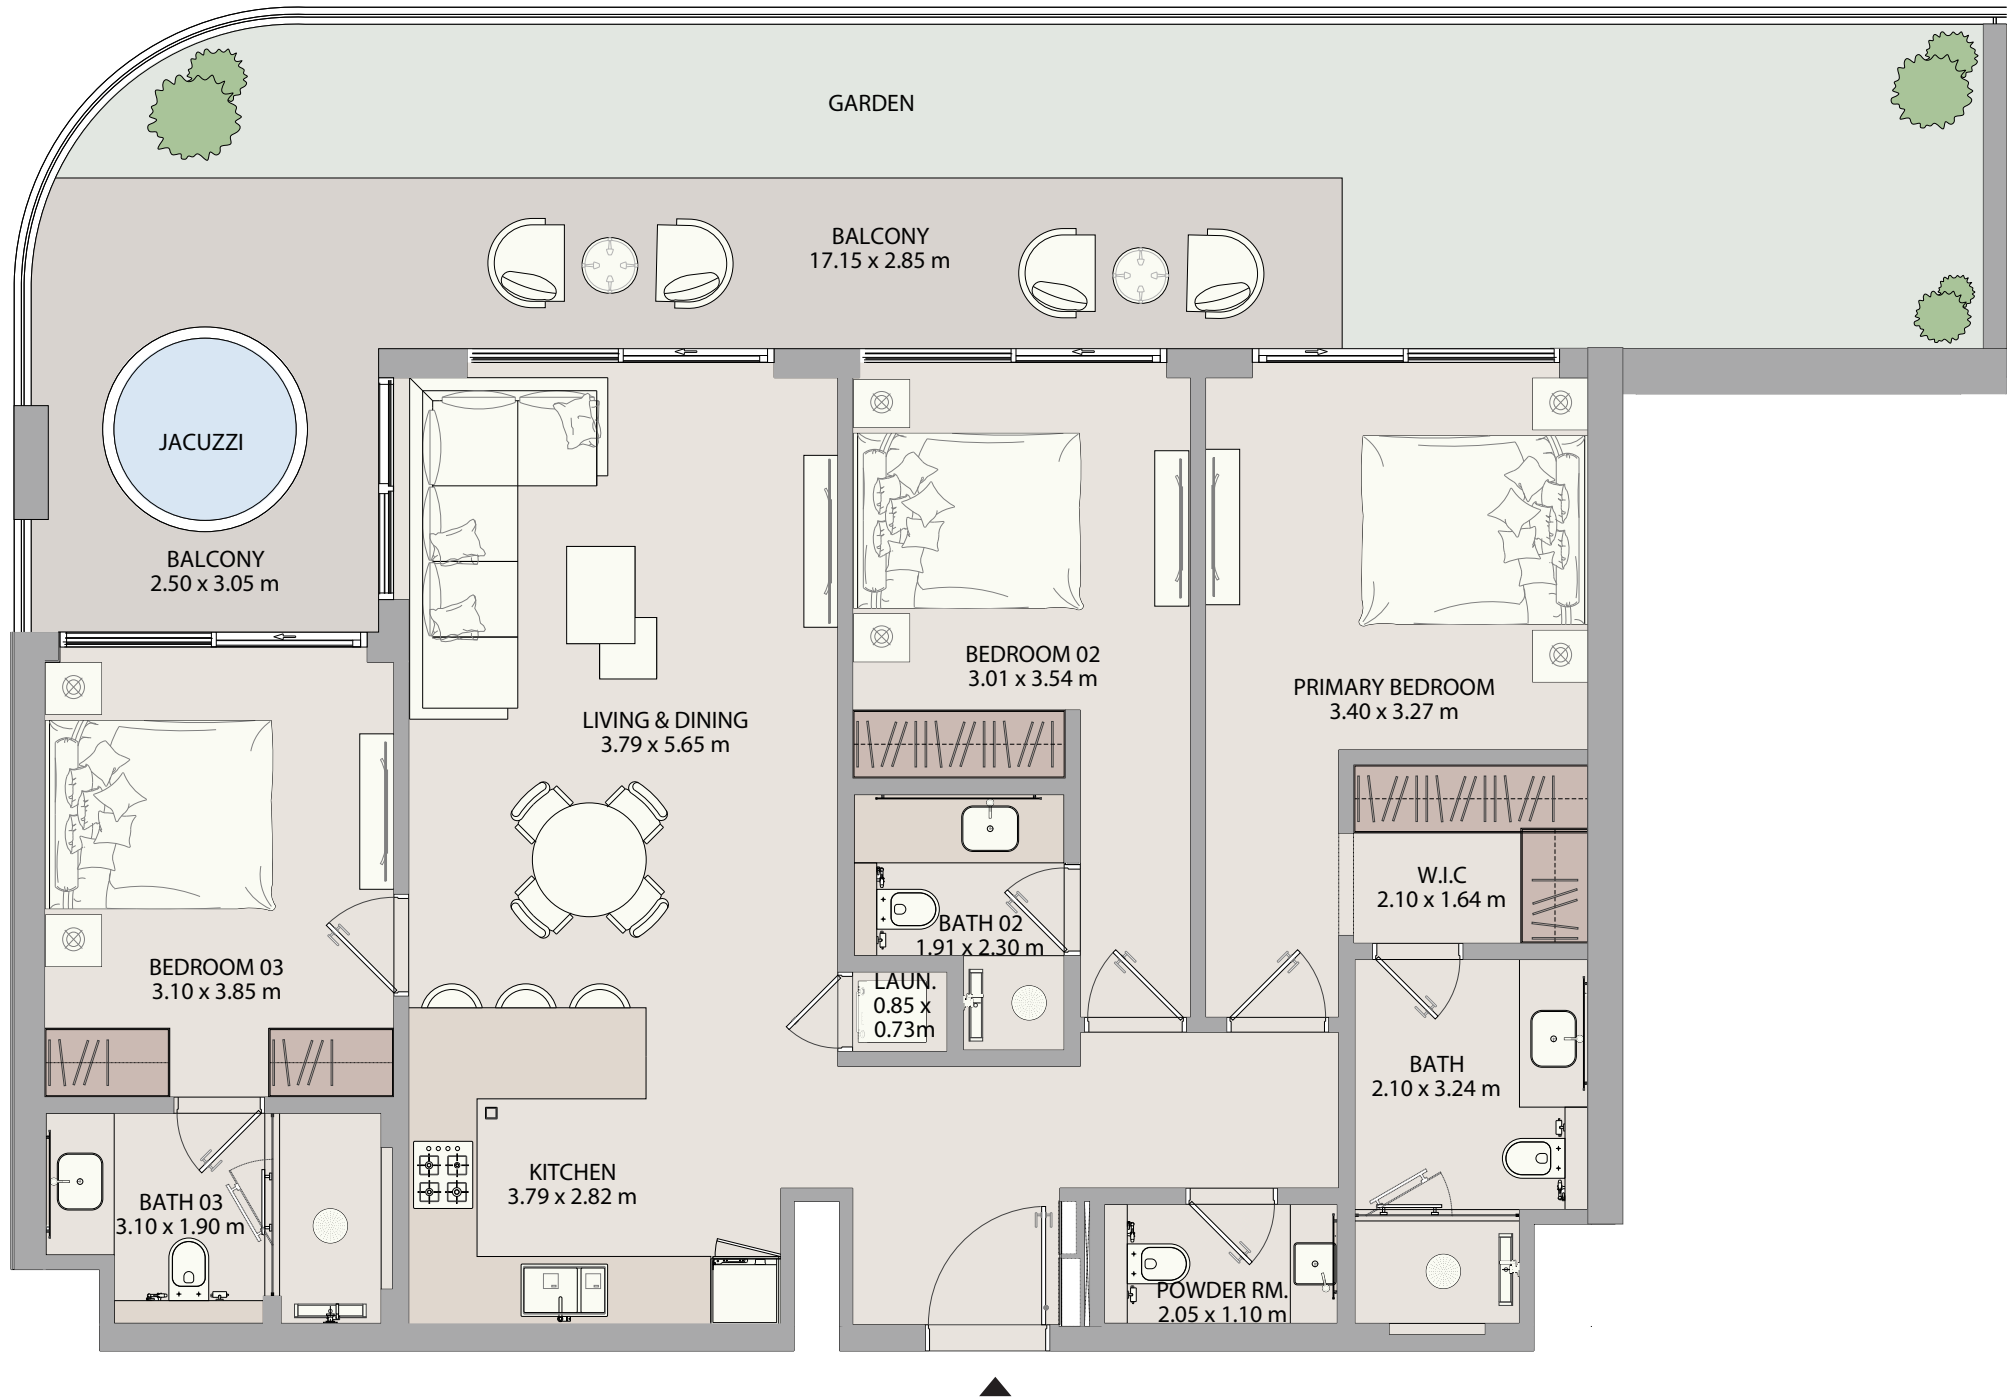

FIRST FLOOR PLAN

- 3 BERROOM
- 2 BERROOM
- 1 BERROOM

TYPICAL 2ND, 3RD & 4TH FLOOR PLAN

- 3 BERROOM
- 2 BERROOM
- 1 BERROOM

Mayfair

UNIT PLAN

UNIT- 101
3 BR TYPE A
LEVEL 01
MAYFAIR MERIDIAN

SUITE AREA	109.76 sq. m.	1181.45 sq.ft.
BALCONY AREA	59.65 sq. m.	642.07 sq.ft.
TOTAL AREA	169.41 sq. m.	1823.51 sq.ft.

Mayfair

UNIT PLAN

UNIT- 102 3 BR TYPE A1

LEVEL 01
MAYFAIR MERIDIAN

SUITE AREA	114.49 sq. m.	1232.36 sq.ft.
BALCONY AREA	40.71 sq. m.	438.20 sq.ft.
TOTAL AREA	155.20 sq. m.	1670.56 sq.ft.

Mayfair

UNIT PLAN

UNIT- 103
1 BR TYPE A1
LEVEL 01
MAYFAIR MERIDIAN

SUITE AREA	58.42 sq. m.	628.83 sq.ft.
BALCONY AREA	22.42 sq. m.	241.33 sq.ft.
TOTAL AREA	80.84 sq. m.	870.15 sq.ft.

Mayfair

UNIT PLAN

UNIT- 104
1 BR TYPE A1
LEVEL 01
MAYFAIR MERIDIAN

SUITE AREA	59.97 sq. m.	645.51 sq.ft.
BALCONY AREA	30.44 sq. m.	327.65 sq.ft.
TOTAL AREA	90.41 sq. m.	973.17 sq.ft.

Mayfair

UNIT PLAN

UNIT- 105
1 BR TYPE A3
LEVEL 01
MAYFAIR MERIDIAN

SUITE AREA	55.43 sq. m.	596.64 sq.ft.
BALCONY AREA	20.91 sq. m.	225.07 sq.ft.
TOTAL AREA	76.34 sq. m.	821.72 sq.ft.

Mayfair

UNIT PLAN

UNIT- 106
3 BR TYPE A2
LEVEL 01
MAYFAIR MERIDIAN