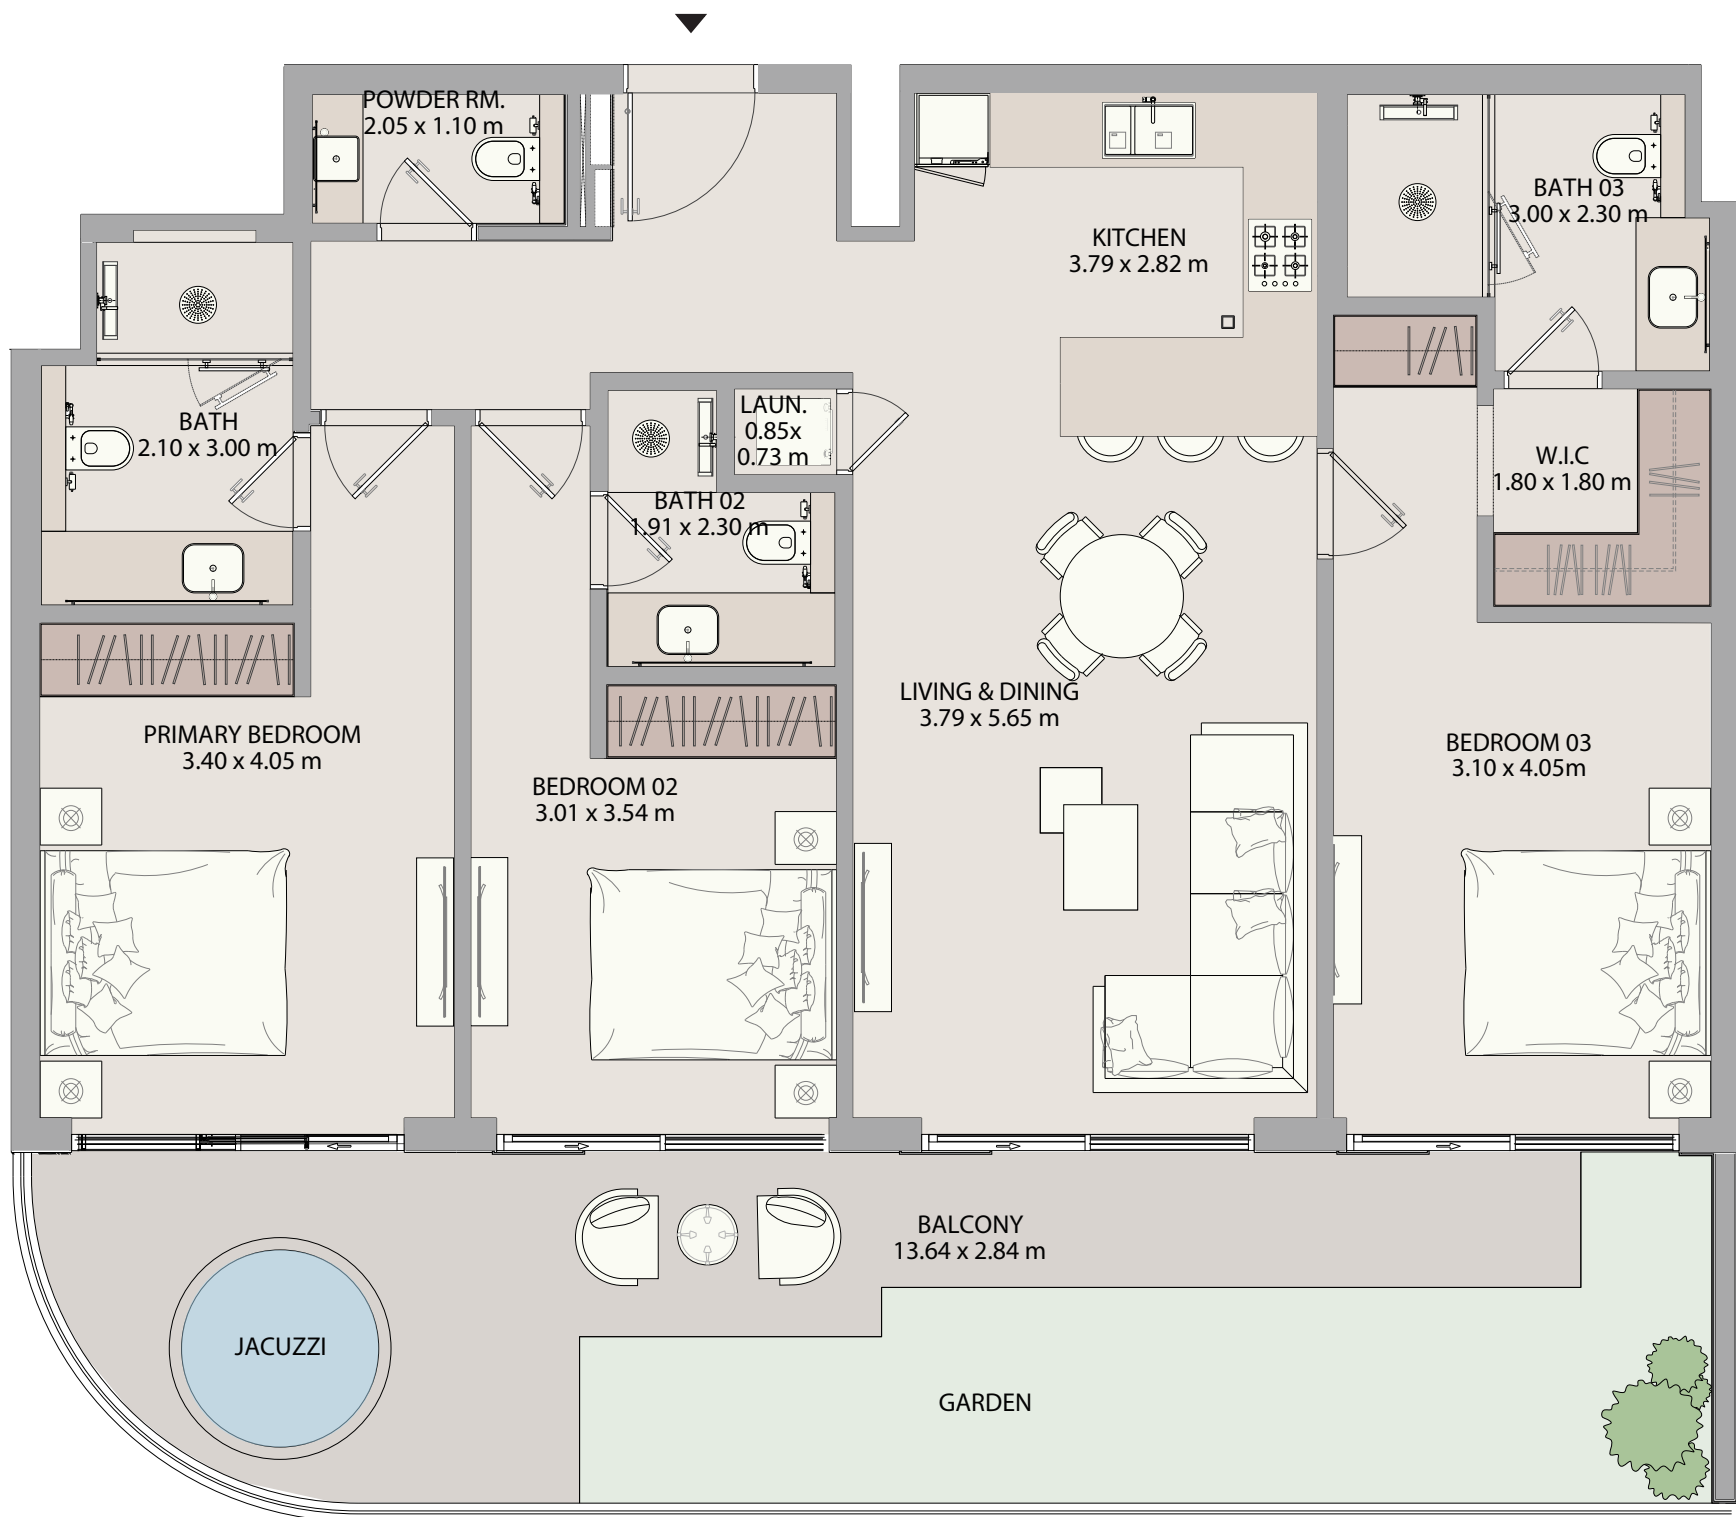

FIRST FLOOR PLAN

- 3 BERROOM
- 2 BERROOM
- 1 BERROOM

TYPICAL 2ND, 3RD & 4TH FLOOR PLAN

- 3 BERROOM
- 2 BERROOM
- 1 BERROOM

Mayfair

UNIT PLAN

UNIT- 101
3 BR TYPE A
LEVEL 01
MAYFAIR MERIDIAN

SUITE AREA	109.76 sq. m.	1181.45 sq.ft.
BALCONY AREA	59.65 sq. m.	642.07 sq.ft.
TOTAL AREA	169.41 sq. m.	1823.51 sq.ft.

Mayfair

UNIT PLAN

UNIT- 102 3 BR TYPE A1

LEVEL 01
MAYFAIR MERIDIAN

SUITE AREA	114.49 sq. m.	1232.36 sq.ft.
BALCONY AREA	40.71 sq. m.	438.20 sq.ft.
TOTAL AREA	155.20 sq. m.	1670.56 sq.ft.

Mayfair

UNIT PLAN

UNIT- 103
1 BR TYPE A1
LEVEL 01
MAYFAIR MERIDIAN

SUITE AREA	58.42 sq. m.	628.83 sq.ft.
BALCONY AREA	22.42 sq. m.	241.33 sq.ft.
TOTAL AREA	80.84 sq. m.	870.15 sq.ft.

Mayfair

UNIT PLAN

UNIT- 104
1 BR TYPE A1
LEVEL 01
MAYFAIR MERIDIAN

SUITE AREA	59.97 sq. m.	645.51 sq.ft.
BALCONY AREA	30.44 sq. m.	327.65 sq.ft.
TOTAL AREA	90.41 sq. m.	973.17 sq.ft.

Mayfair

UNIT PLAN

UNIT- 105
1 BR TYPE A3
LEVEL 01
MAYFAIR MERIDIAN

SUITE AREA	55.43 sq. m.	596.64 sq.ft.
BALCONY AREA	20.91 sq. m.	225.07 sq.ft.
TOTAL AREA	76.34 sq. m.	821.72 sq.ft.

Mayfair

UNIT PLAN

UNIT- 106
3 BR TYPE A2
LEVEL 01
MAYFAIR MERIDIAN