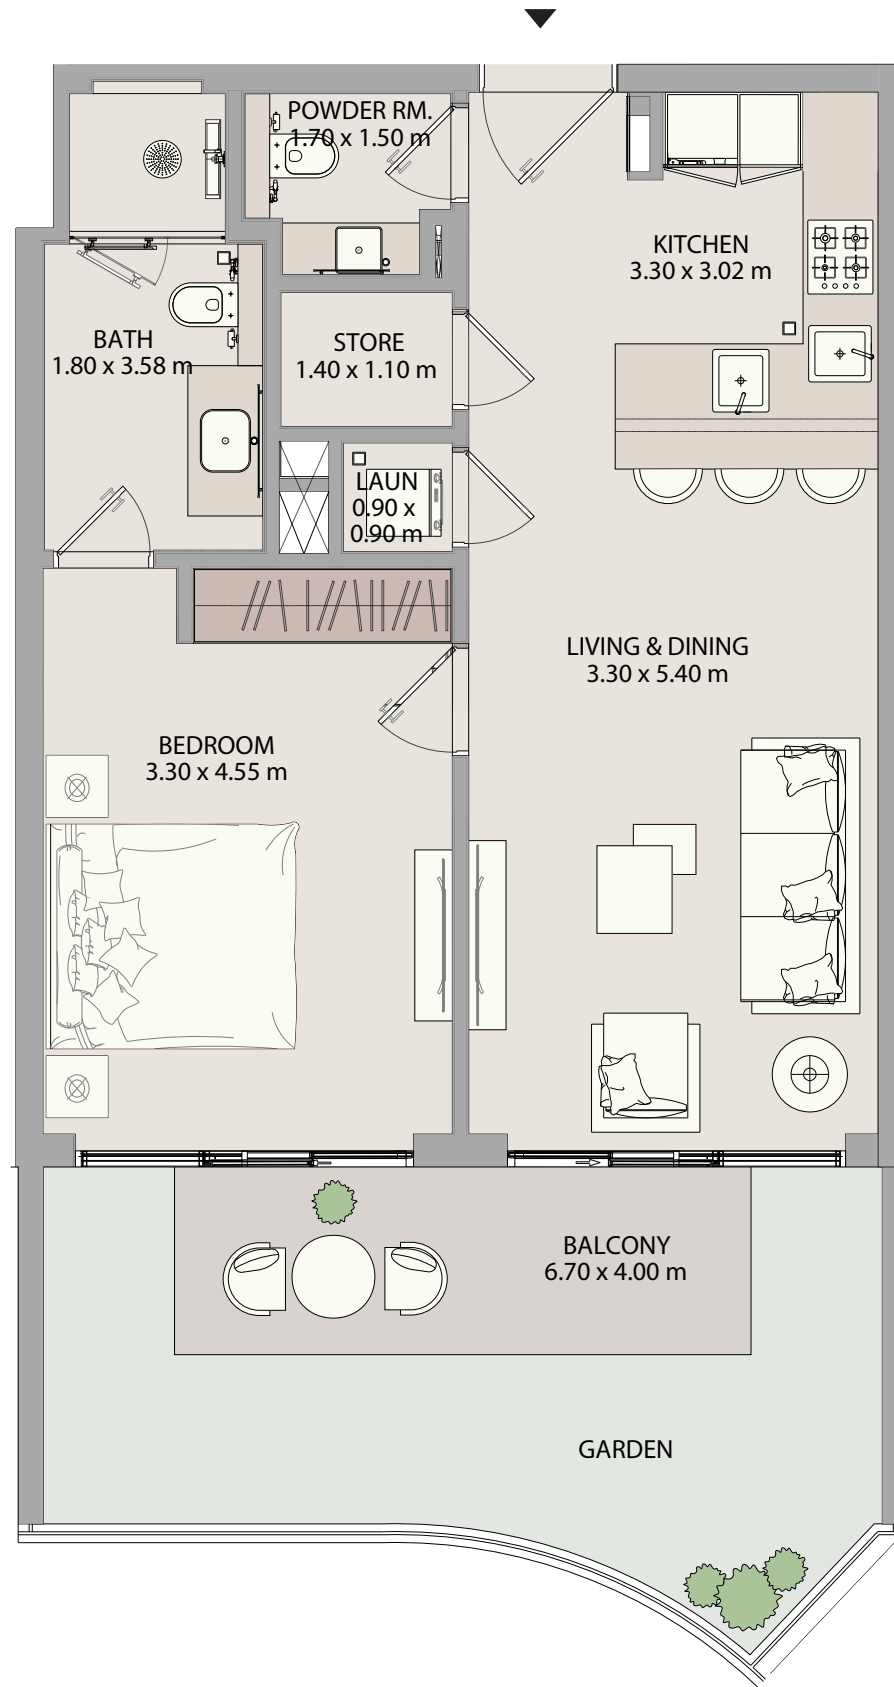

FIRST FLOOR PLAN

- 3 BERROOM
- 2 BERROOM
- 1 BERROOM

TYPICAL 2ND, 3RD & 4TH FLOOR PLAN

- 3 BERROOM
- 2 BERROOM
- 1 BERROOM

Mayfair

UNIT PLAN

UNIT- 101
3 BR TYPE A
LEVEL 01
MAYFAIR MERIDIAN

SUITE AREA	109.76 sq. m.	1181.45 sq.ft.
BALCONY AREA	59.65 sq. m.	642.07 sq.ft.
TOTAL AREA	169.41 sq. m.	1823.51 sq.ft.

Mayfair

UNIT PLAN

UNIT- 102 3 BR TYPE A1

LEVEL 01
MAYFAIR MERIDIAN

SUITE AREA	114.49 sq. m.	1232.36 sq.ft.
BALCONY AREA	40.71 sq. m.	438.20 sq.ft.
TOTAL AREA	155.20 sq. m.	1670.56 sq.ft.

Mayfair

UNIT PLAN

UNIT- 103
1 BR TYPE A1
LEVEL 01
MAYFAIR MERIDIAN

SUITE AREA	58.42 sq. m.	628.83 sq.ft.
BALCONY AREA	22.42 sq. m.	241.33 sq.ft.
TOTAL AREA	80.84 sq. m.	870.15 sq.ft.

Mayfair

UNIT PLAN

UNIT- 104
1 BR TYPE A1
LEVEL 01
MAYFAIR MERIDIAN

SUITE AREA	59.97 sq. m.	645.51 sq.ft.
BALCONY AREA	30.44 sq. m.	327.65 sq.ft.
TOTAL AREA	90.41 sq. m.	973.17 sq.ft.

Mayfair

UNIT PLAN

UNIT- 105
1 BR TYPE A3
LEVEL 01
MAYFAIR MERIDIAN

SUITE AREA	55.43 sq. m.	596.64 sq.ft.
BALCONY AREA	20.91 sq. m.	225.07 sq.ft.
TOTAL AREA	76.34 sq. m.	821.72 sq.ft.

Mayfair

UNIT PLAN

UNIT- 106
3 BR TYPE A2
LEVEL 01
MAYFAIR MERIDIAN