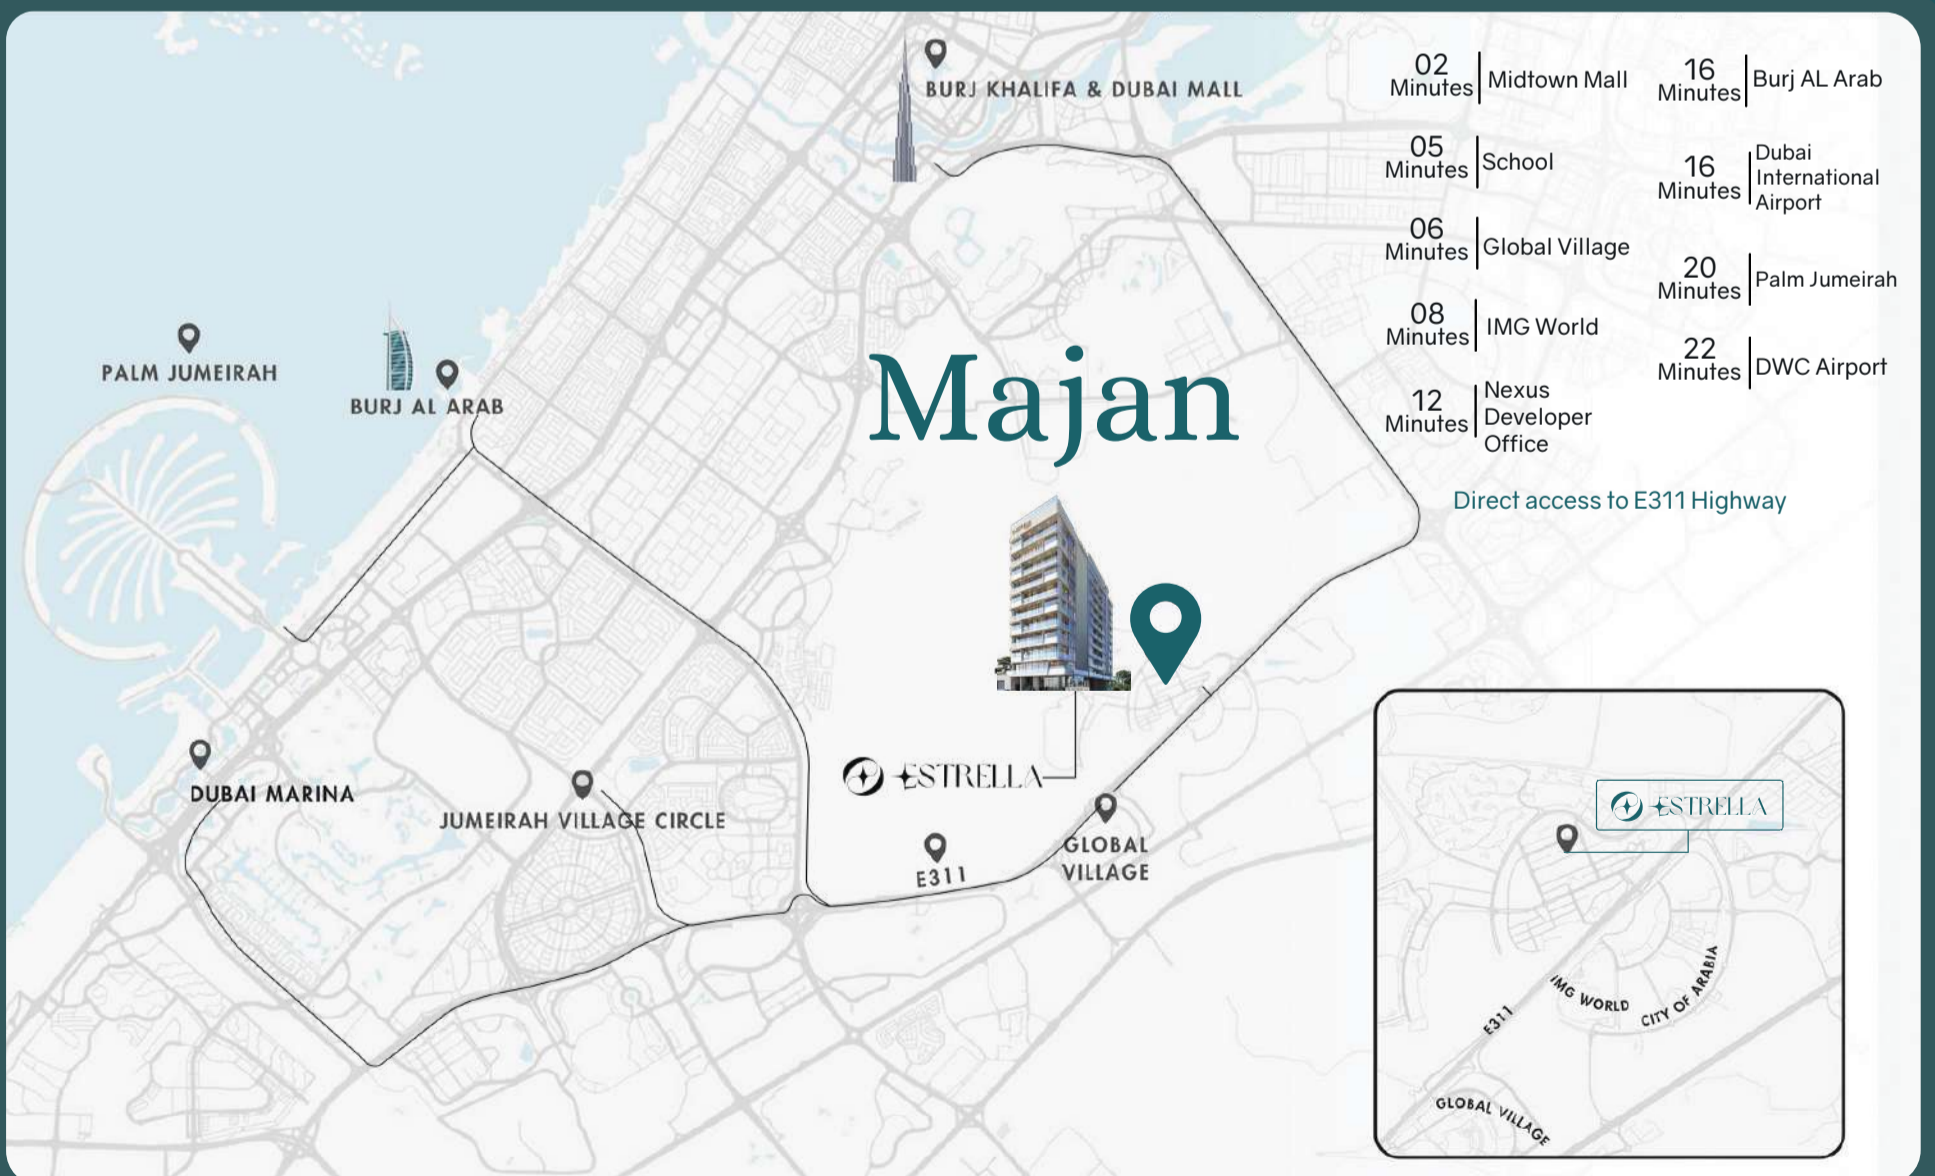

Majan, also known as Wadi Al Safa 3, is a family-friendly and growing community in Dubailand. Majan provides easy access to key city areas. Close to popular attractions like Global Village and IMG Worlds of Adventure, Majan combines convenience with a tranquil lifestyle making it an appealing choice for those seeking affordability and comfort in Dubai.

Minutes Away

GLOBAL VILLAGE

IMG WORLD

E311 Highway

ESTRELLA

ESTRELLA

MAJAN

MAJAN