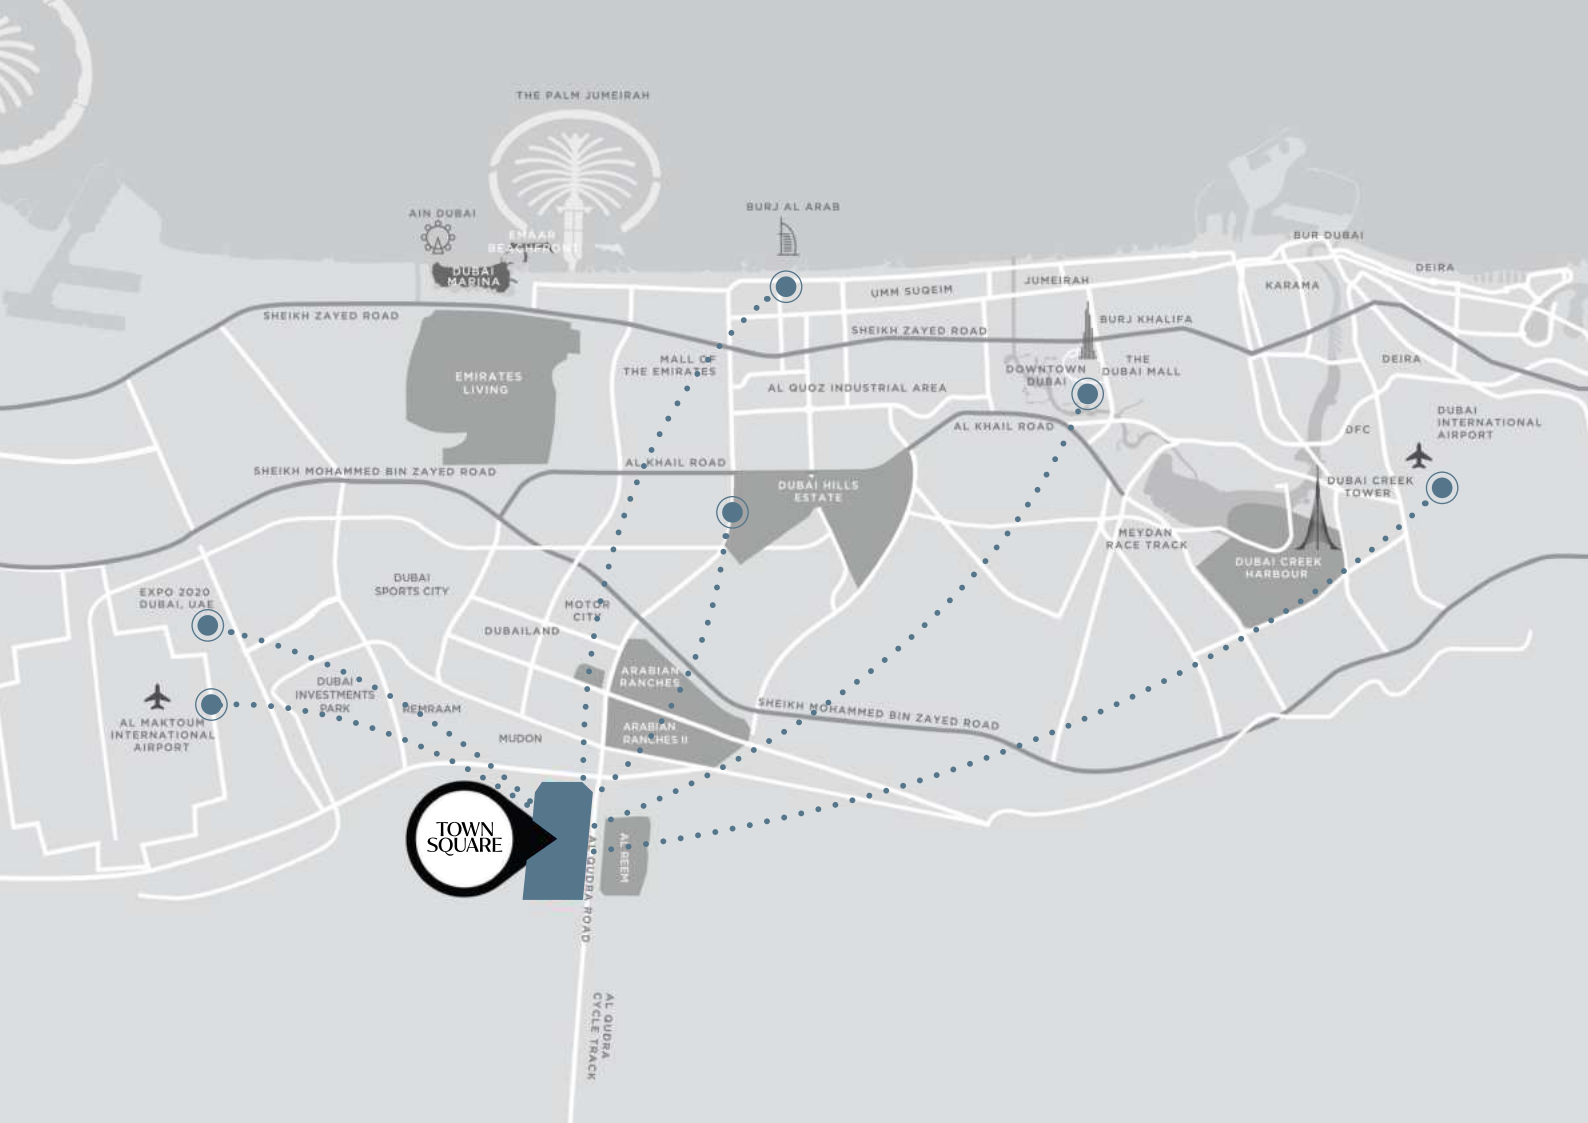

LOCATION PROXIMITIES

29 min

Dubai Mall

28 min

Dubai Intl Airport

25 min

DWC Airport

24 min

Burj Al Arab

20 min

Dubai Hills Mall

20 min

District 2020

KEY FACTS

50,000

SQM Town Square park

Pharmacies

Grooming & Beauty Services

Laundry Shop

Tailor Shop

Dog Park

Mosque

Supermarkets

Food Trucks

ODESSA

Step into our sleek 1, 2, and 3-bedroom apartments, along with spacious 3-bedroom duplexes, all located just 5 minutes from the park.

Immerse yourself in vibrant green spaces, perfect for jogging, relaxing walks, or unwinding, where the vitality of city life blends seamlessly with the tranquility of nature.