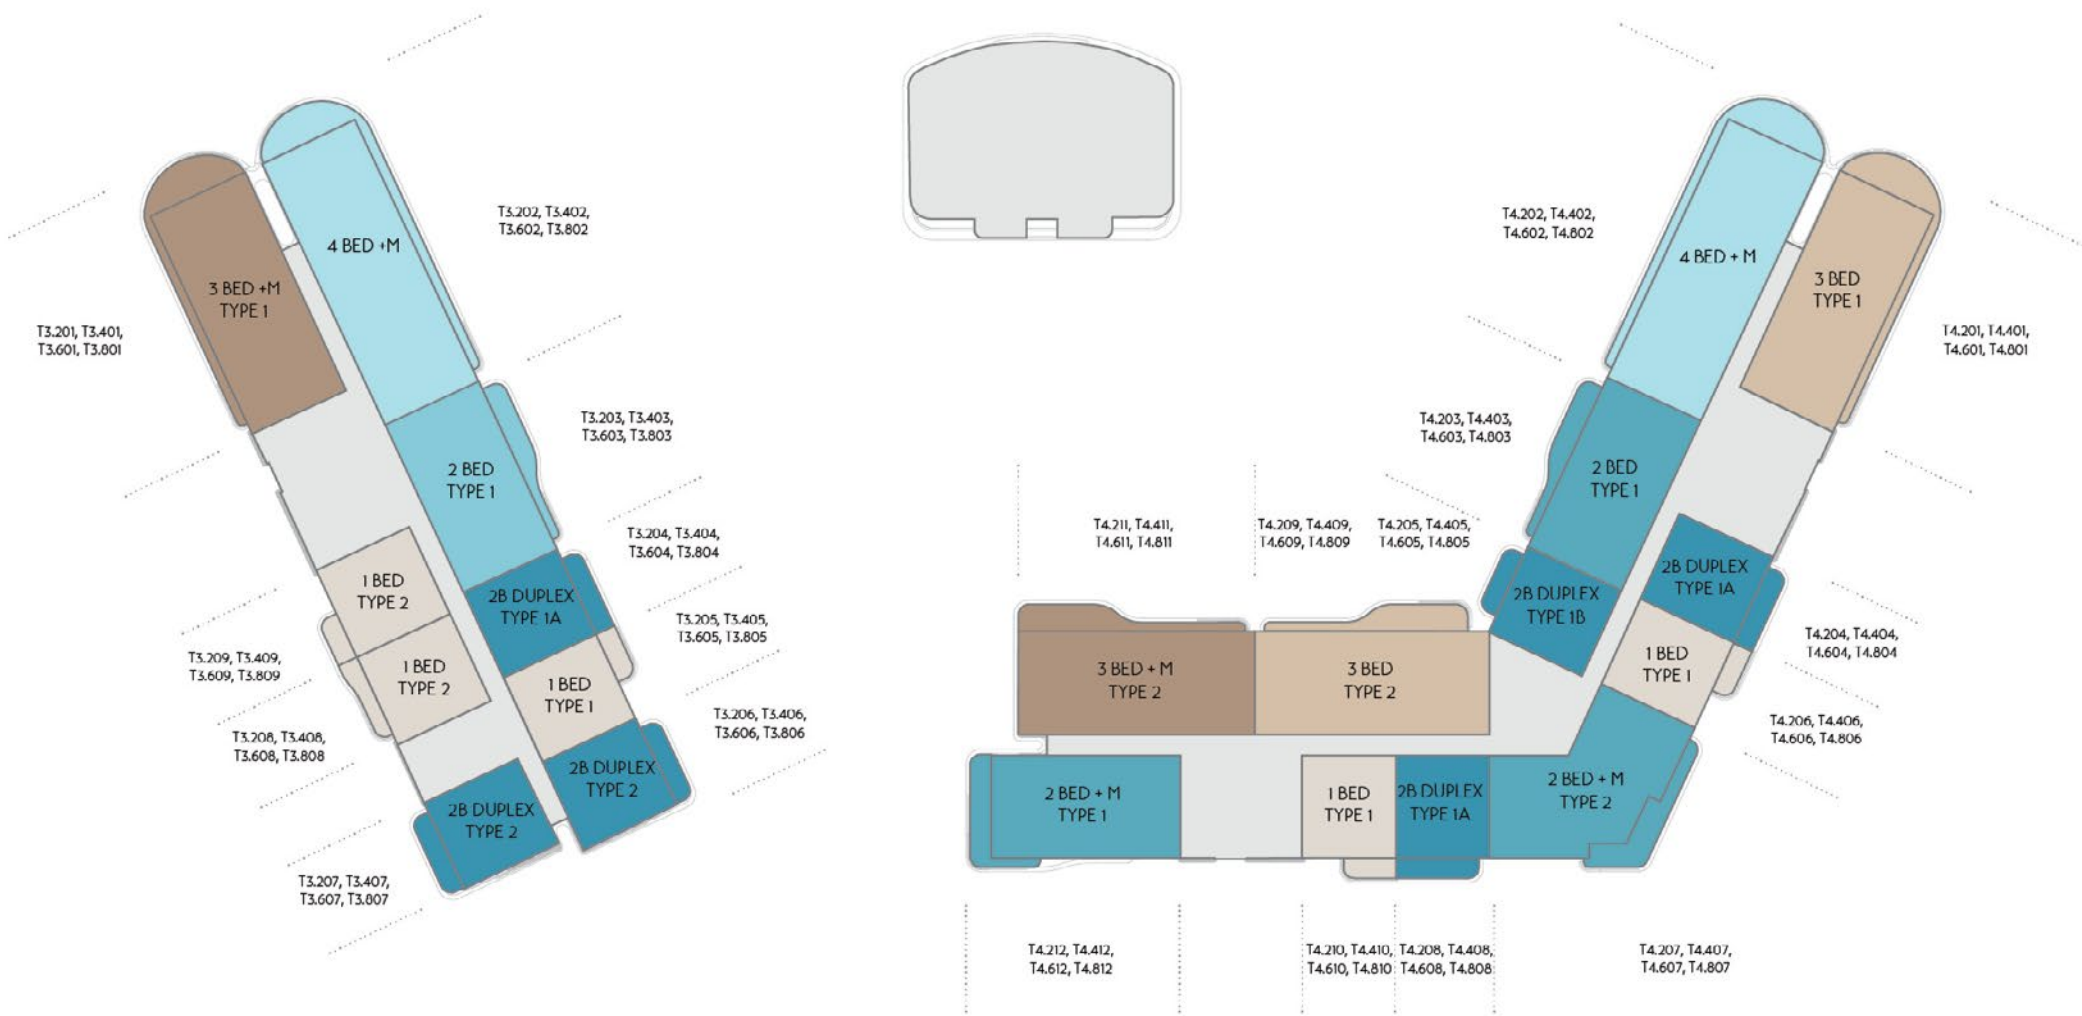

# Floorplates

PODIUM 01 - FLOOR 01

Note: Podium level units feature terraces, please refer to specific unit site plan.

PODIUM 01 - FLOOR 02 04 06 08

PODIUM 01 - FLOOR 03 05 07 09

PODIUM 02 - FLOOR 01

Note: Podium level units feature terraces, please refer to specific unit site plan.

PODIUM 02 - FLOOR 02 04 06 08

KEY	1 BED	2 BED + MAID	3 BED + MAID	4 BED + MAID	2 BED DUPLEX	LOBBY / CIRCULATION / SERVICES	SITE PLAN	
	2 BED	3 BED						

PODIUM 02 - FLOOR 03 05 07 09

KEY	1 BED	2 BED + MAID	3 BED + MAID	4 BED + MAID	2 BED DUPLEX	LOBBY / CIRCULATION / SERVICES	SITE PLAN	
	2 BED	3 BED						

PODIUM 03 - FLOOR 01

Note: Podium level units feature terraces, please refer to specific unit site plan.

PODIUM 03 - 02 04 06 08

KEY			
<span style="color: #8B4513;">●</span>	1 BED	<span style="color: #008080;">●</span>	2 BED + MAID
<span style="color: #4682B4;">●</span>	2 BED	<span style="color: #8B4513;">●</span>	3 BED + MAID
<span style="color: #008080;">●</span>	2 BED DUPLEX	<span style="color: #4682B4;">●</span>	4 BED + MAID
<span style="color: #A9A9A9;">●</span>	LOBBY / CIRCULATION / SERVICES		

# Floorplans

1 BEDROOM TYPE 1

Disclaimer: Image is indicative. Actual size and configuration of balconies will be specific to the unit.

1 BEDROOM TYPE 2

Disclaimer: Image is indicative. Actual size and configuration of balconies will be specific to the unit.