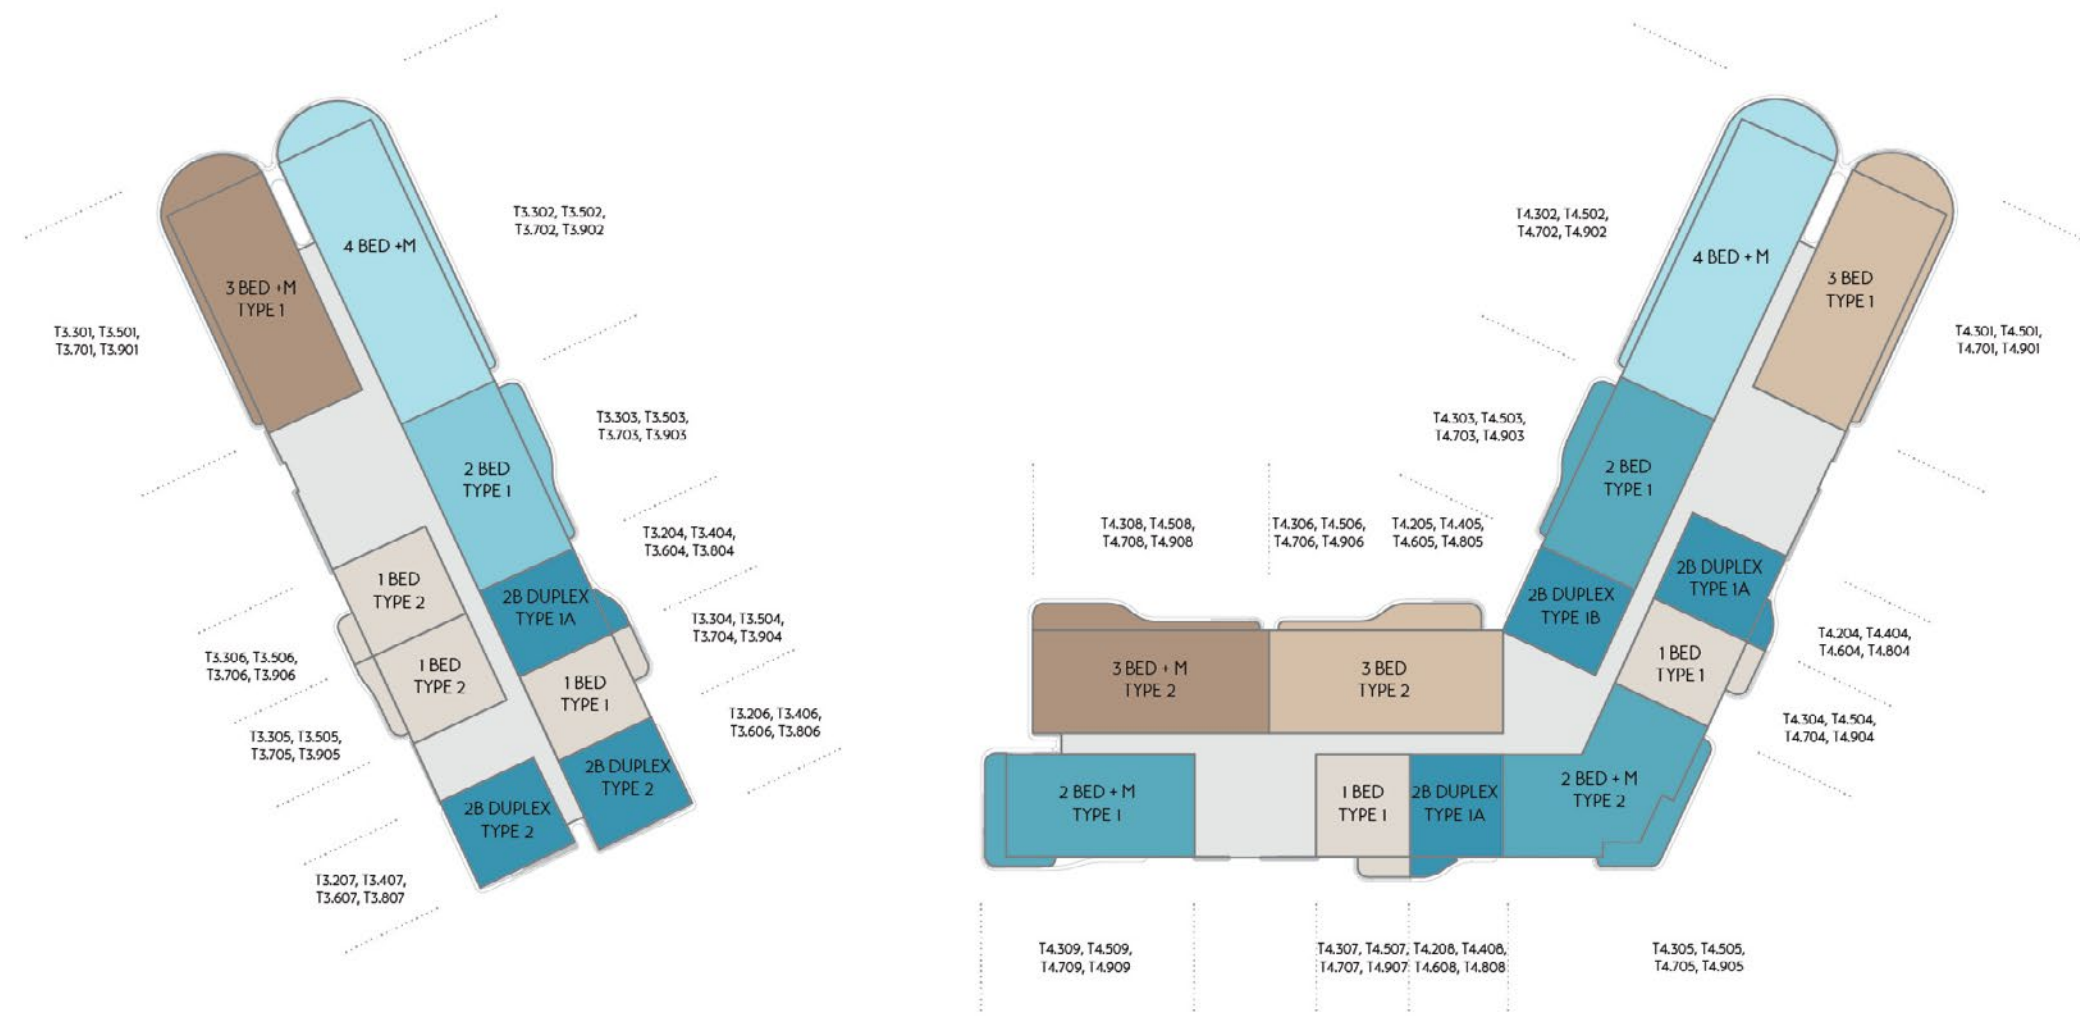

# Floorplates

PODIUM 01 - FLOOR 01

Note: Podium level units feature terraces, please refer to specific unit site plan.

PODIUM 01 - FLOOR 02 04 06 08

PODIUM 01 - FLOOR 03 05 07 09

PODIUM 02 - FLOOR 01

Note: Podium level units feature terraces, please refer to specific unit site plan.

PODIUM 02 - FLOOR 02 04 06 08

KEY	1 BED	2 BED + MAID	3 BED + MAID	4 BED + MAID	2 BED DUPLEX	LOBBY / CIRCULATION / SERVICES	SITE PLAN	
	2 BED	3 BED						

PODIUM 02 - FLOOR 03 05 07 09

KEY	1 BED	2 BED + MAID	3 BED + MAID	4 BED + MAID	2 BED DUPLEX	LOBBY / CIRCULATION / SERVICES	SITE PLAN	
	2 BED	3 BED						

PODIUM 03 - FLOOR 01

Note: Podium level units feature terraces, please refer to specific unit site plan.

PODIUM 03 - 02 04 06 08

KEY			
<span style="color: #8B4513;">●</span>	1 BED	<span style="color: #008080;">●</span>	2 BED + MAID
<span style="color: #4682B4;">●</span>	2 BED	<span style="color: #8B4513;">●</span>	3 BED + MAID
<span style="color: #008080;">●</span>	2 BED DUPLEX	<span style="color: #4682B4;">●</span>	4 BED + MAID
<span style="color: #A9A9A9;">●</span>	LOBBY / CIRCULATION / SERVICES		

# Floorplans

1 BEDROOM TYPE 1

Disclaimer: Image is indicative. Actual size and configuration of balconies will be specific to the unit.

1 BEDROOM TYPE 2

Disclaimer: Image is indicative. Actual size and configuration of balconies will be specific to the unit.