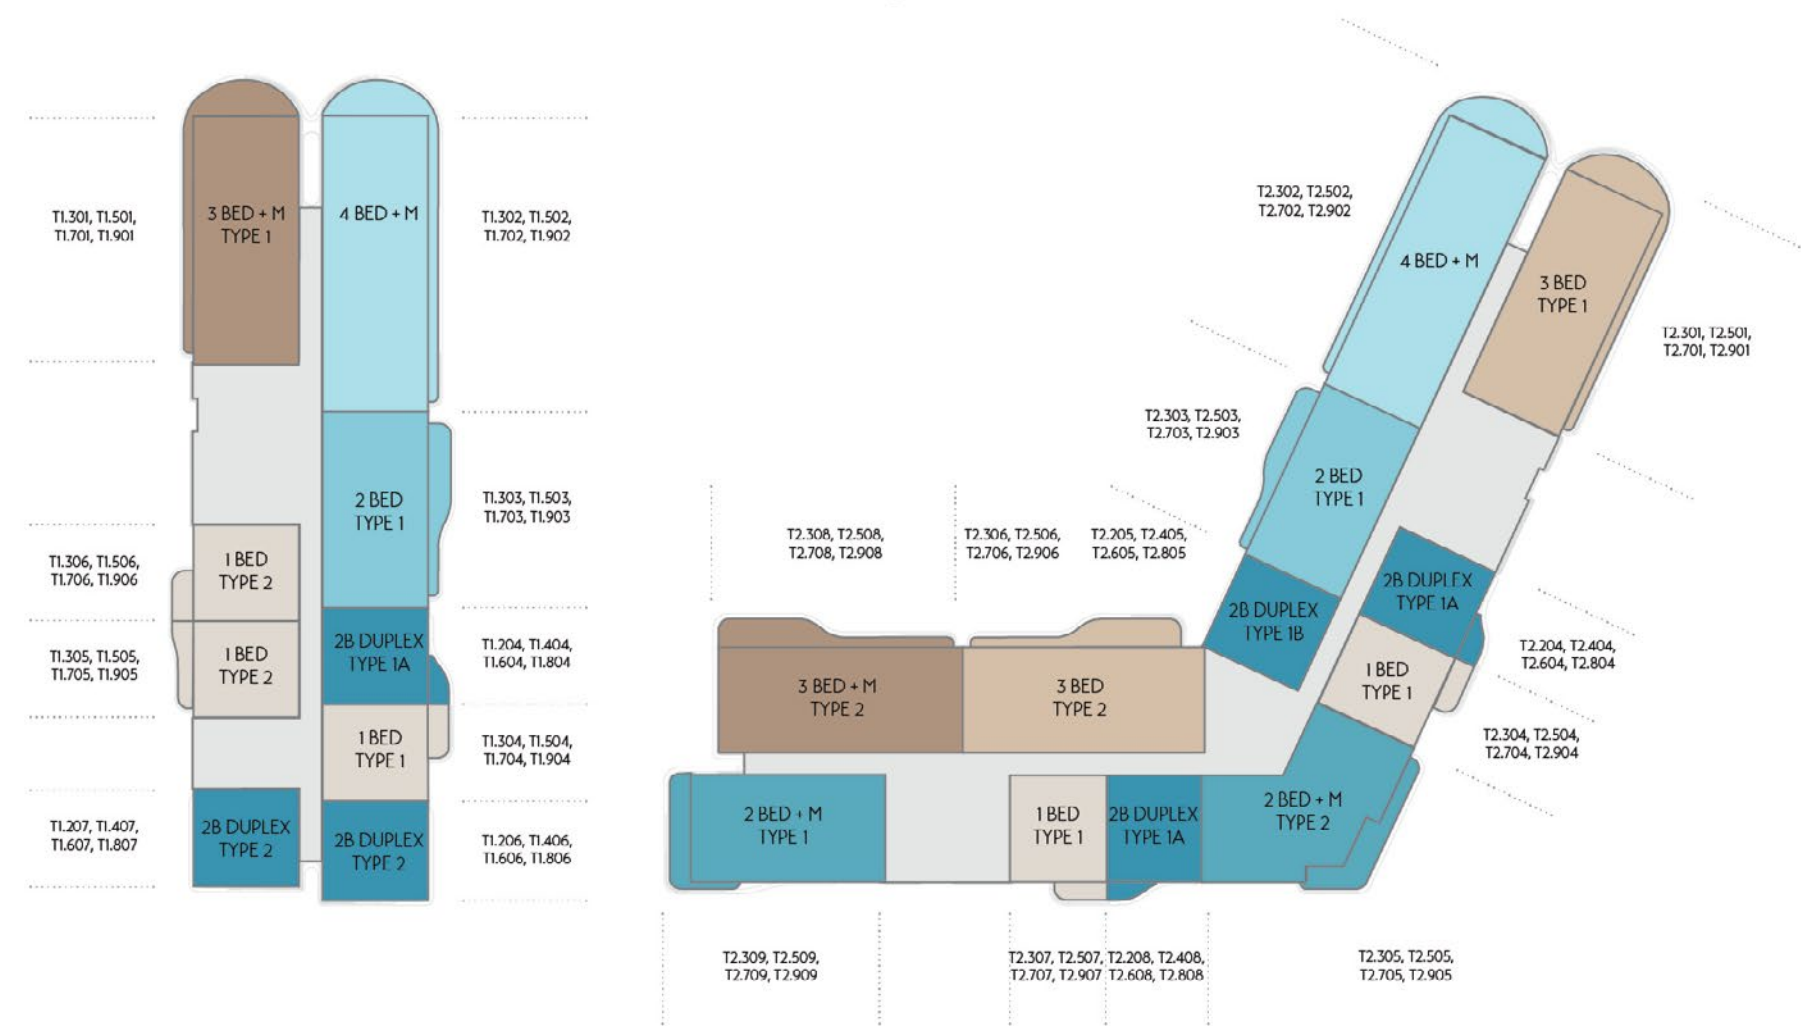

# Floorplates

PODIUM 01 - FLOOR 01

Note: Podium level units feature terraces, please refer to specific unit site plan.

PODIUM 01 - FLOOR 02 04 06 08

PODIUM 01 - FLOOR 03 05 07 09

PODIUM 02 - FLOOR 01

Note: Podium level units feature terraces, please refer to specific unit site plan.

PODIUM 02 - FLOOR 02 04 06 08

KEY	1 BED	2 BED + MAID	3 BED + MAID	4 BED + MAID	2 BED DUPLEX	LOBBY / CIRCULATION / SERVICES	SITE PLAN	
	2 BED	3 BED						

PODIUM 02 - FLOOR 03 05 07 09

KEY	1 BED	2 BED + MAID	3 BED + MAID	4 BED + MAID	2 BED DUPLEX	LOBBY / CIRCULATION / SERVICES	SITE PLAN	
	2 BED	3 BED						

PODIUM 03 - FLOOR 01

Note: Podium level units feature terraces, please refer to specific unit site plan.

PODIUM 03 - 02 04 06 08

KEY			
<span style="color: #8B4513;">●</span>	1 BED	<span style="color: #008080;">●</span>	2 BED + MAID
<span style="color: #4682B4;">●</span>	2 BED	<span style="color: #8B4513;">●</span>	3 BED + MAID
<span style="color: #008080;">●</span>	2 BED DUPLEX	<span style="color: #4682B4;">●</span>	4 BED + MAID
<span style="color: #A9A9A9;">●</span>	LOBBY / CIRCULATION / SERVICES		

# Floorplans

1 BEDROOM TYPE 1

Disclaimer: Image is indicative. Actual size and configuration of balconies will be specific to the unit.

1 BEDROOM TYPE 2

Disclaimer: Image is indicative. Actual size and configuration of balconies will be specific to the unit.