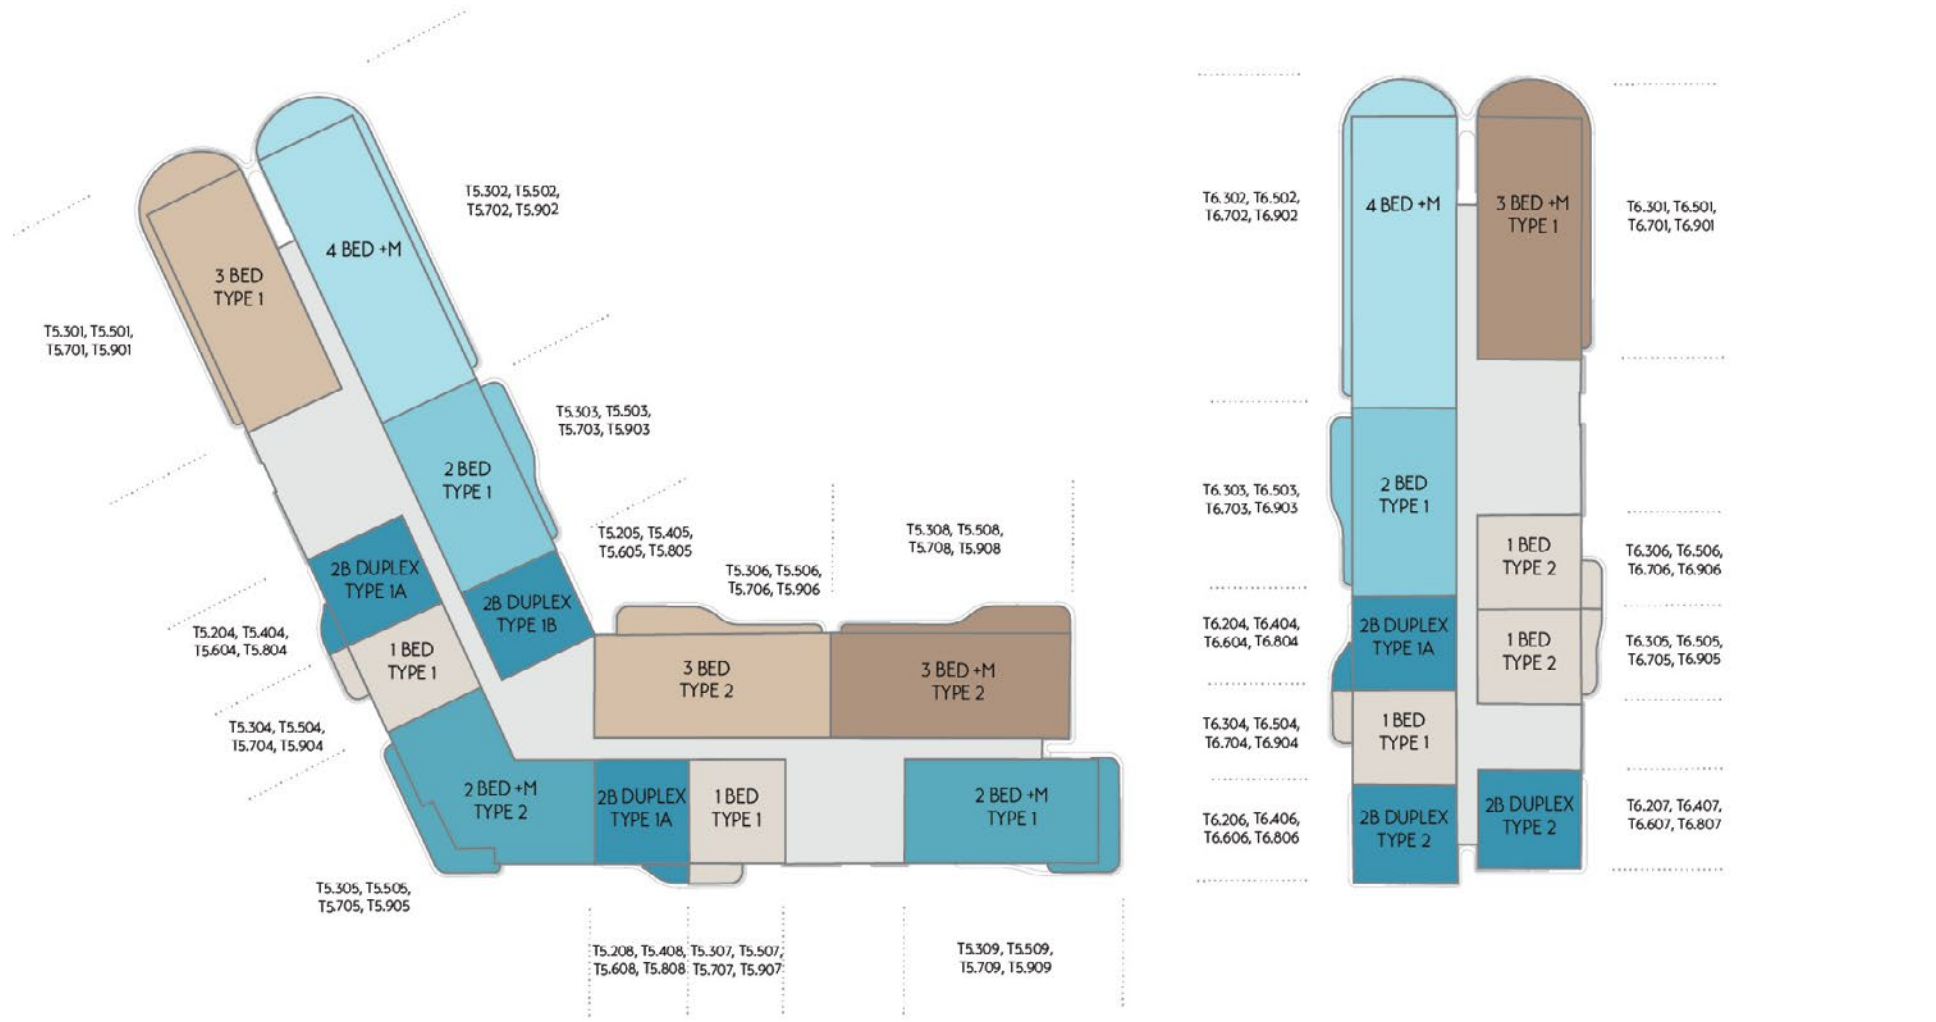

# Floorplates

PODIUM 01 - FLOOR 01

Note: Podium level units feature terraces, please refer to specific unit site plan.

PODIUM 01 - FLOOR 02 04 06 08

PODIUM 01 - FLOOR 03 05 07 09

PODIUM 02 - FLOOR 01

Note: Podium level units feature terraces, please refer to specific unit site plan.

PODIUM 02 - FLOOR 02 04 06 08

KEY	1 BED	2 BED + MAID	3 BED + MAID	4 BED + MAID	2 BED DUPLEX	LOBBY / CIRCULATION / SERVICES	SITE PLAN	
	2 BED	3 BED						

PODIUM 02 - FLOOR 03 05 07 09

KEY	1 BED	2 BED + MAID	3 BED + MAID	4 BED + MAID	2 BED DUPLEX	LOBBY / CIRCULATION / SERVICES	SITE PLAN	
	2 BED	3 BED						

PODIUM 03 - FLOOR 01

Note: Podium level units feature terraces, please refer to specific unit site plan.

PODIUM 03 - 02 04 06 08

KEY			
<span style="color: #8B4513;">●</span>	1 BED	<span style="color: #008080;">●</span>	2 BED + MAID
<span style="color: #4682B4;">●</span>	2 BED	<span style="color: #8B4513;">●</span>	3 BED + MAID
<span style="color: #008080;">●</span>	2 BED DUPLEX	<span style="color: #4682B4;">●</span>	4 BED + MAID
<span style="color: #A9A9A9;">●</span>	LOBBY / CIRCULATION / SERVICES		

# Floorplans

1 BEDROOM TYPE 1

Disclaimer: Image is indicative. Actual size and configuration of balconies will be specific to the unit.

1 BEDROOM TYPE 2

Disclaimer: Image is indicative. Actual size and configuration of balconies will be specific to the unit.