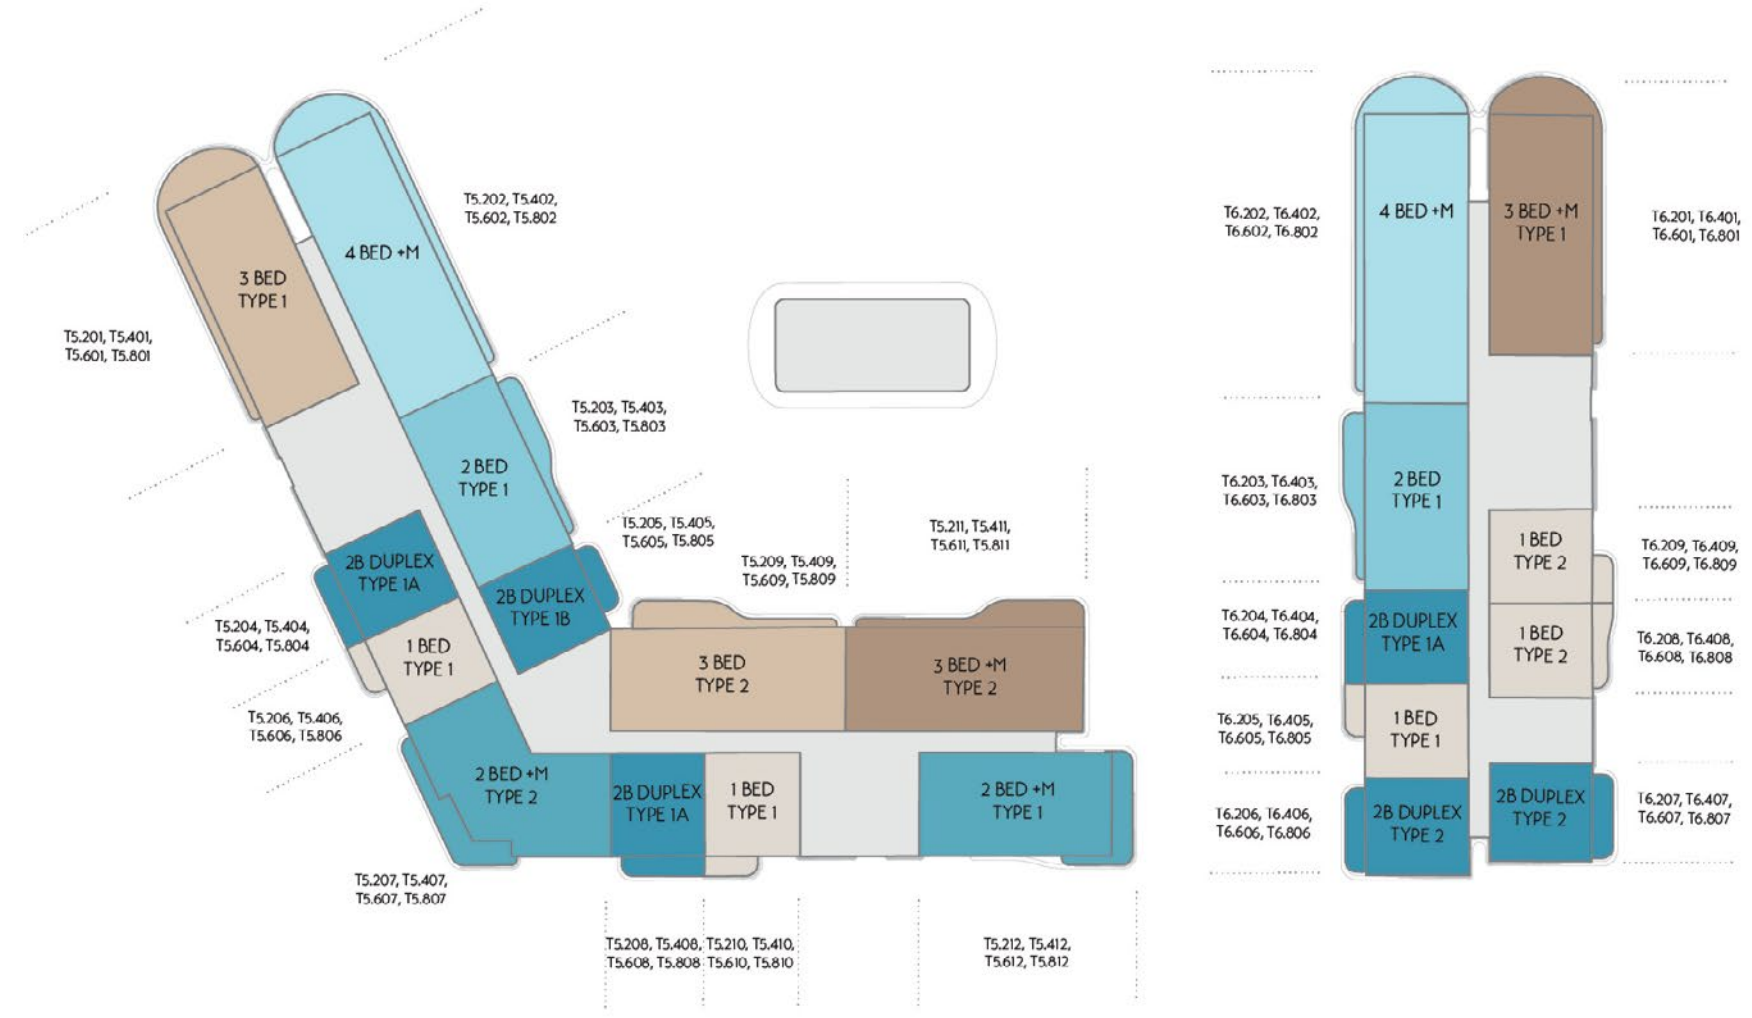

# Floorplates

PODIUM 01 - FLOOR 01

Note: Podium level units feature terraces, please refer to specific unit site plan.

PODIUM 01 - FLOOR 02 04 06 08

PODIUM 01 - FLOOR 03 05 07 09

PODIUM 02 - FLOOR 01

Note: Podium level units feature terraces, please refer to specific unit site plan.

PODIUM 02 - FLOOR 02 04 06 08

KEY	1 BED	2 BED + MAID	3 BED + MAID	4 BED + MAID	2 BED DUPLEX	LOBBY / CIRCULATION / SERVICES	SITE PLAN	
	2 BED	3 BED						

PODIUM 02 - FLOOR 03 05 07 09

KEY	1 BED	2 BED + MAID	3 BED + MAID	4 BED + MAID	2 BED DUPLEX	LOBBY / CIRCULATION / SERVICES	SITE PLAN	
	2 BED	3 BED						

PODIUM 03 - FLOOR 01

Note: Podium level units feature terraces, please refer to specific unit site plan.

PODIUM 03 - 02 04 06 08

KEY			
<span style="color: #8B4513;">●</span>	1 BED	<span style="color: #008080;">●</span>	2 BED + MAID
<span style="color: #4682B4;">●</span>	2 BED	<span style="color: #8B4513;">●</span>	3 BED + MAID
<span style="color: #008080;">●</span>	2 BED DUPLEX	<span style="color: #4682B4;">●</span>	4 BED + MAID
<span style="color: #A9A9A9;">●</span>	LOBBY / CIRCULATION / SERVICES		

# Floorplans

1 BEDROOM TYPE 1

Disclaimer: Image is indicative. Actual size and configuration of balconies will be specific to the unit.

1 BEDROOM TYPE 2

Disclaimer: Image is indicative. Actual size and configuration of balconies will be specific to the unit.