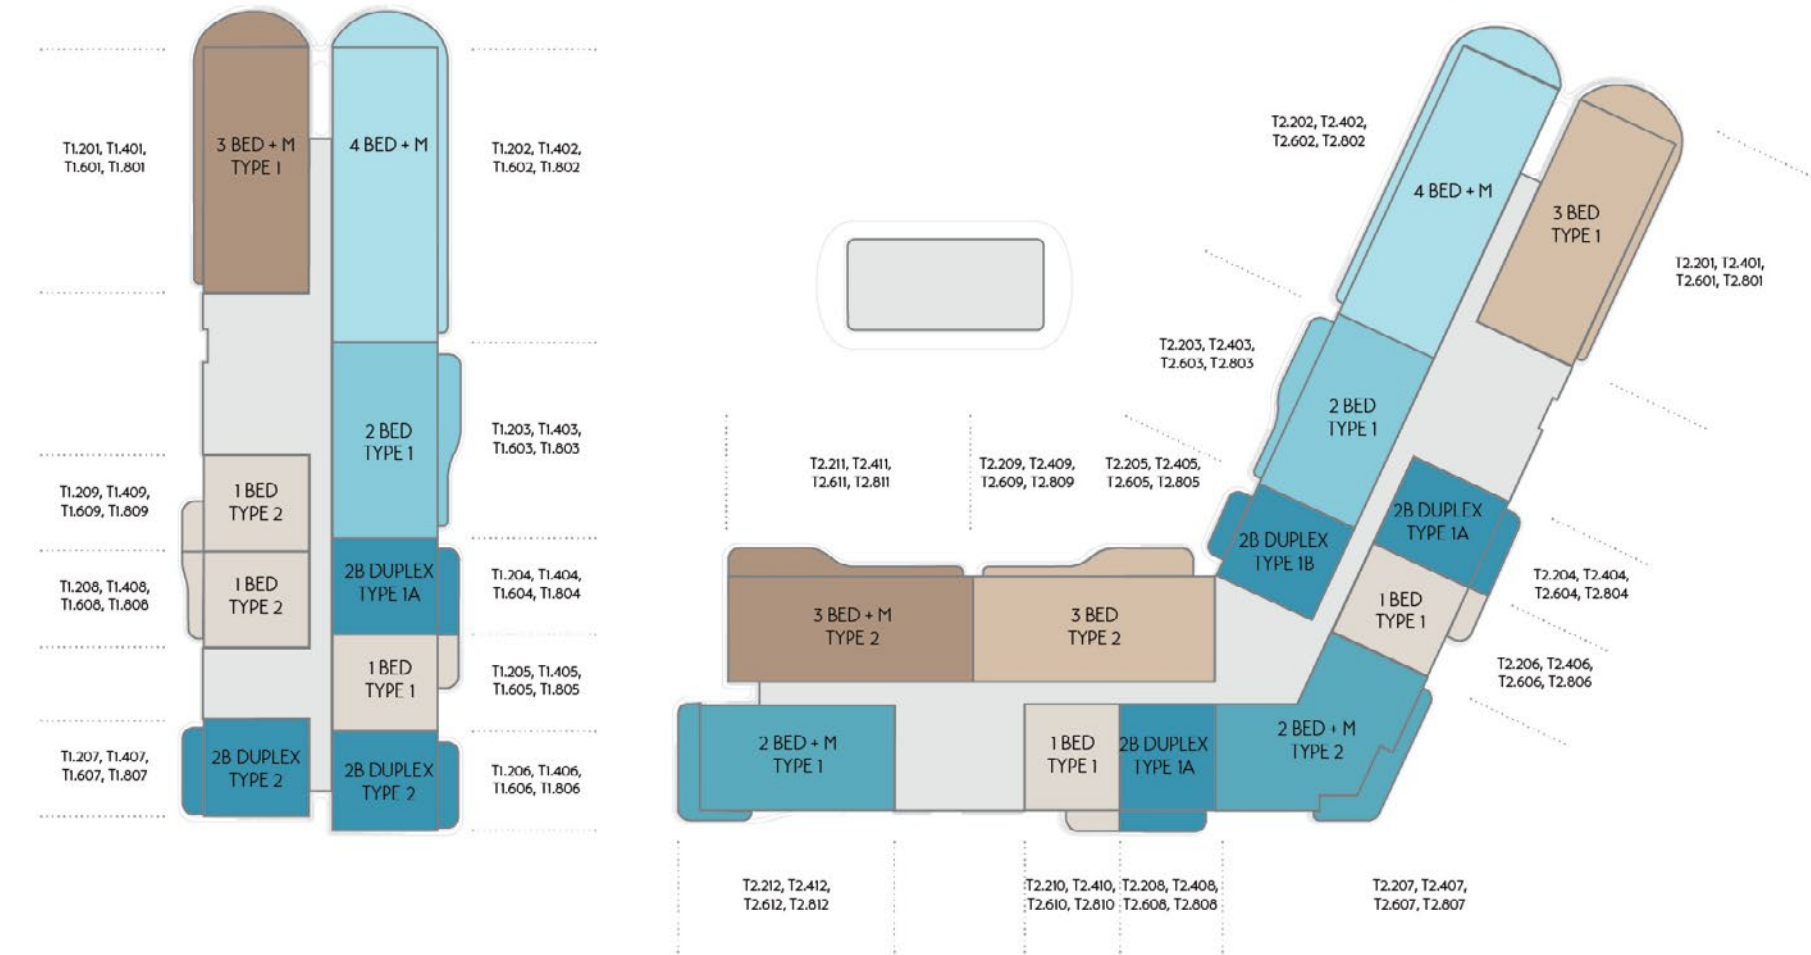

# Floorplates

PODIUM 01 - FLOOR 01

Note: Podium level units feature terraces, please refer to specific unit site plan.

PODIUM 01 - FLOOR 02 04 06 08

PODIUM 01 - FLOOR 03 05 07 09

PODIUM 02 - FLOOR 01

Note: Podium level units feature terraces, please refer to specific unit site plan.

PODIUM 02 - FLOOR 02 04 06 08

KEY	1 BED	2 BED + MAID	3 BED + MAID	4 BED + MAID	2 BED DUPLEX	LOBBY / CIRCULATION / SERVICES	SITE PLAN	
	2 BED	3 BED						

PODIUM 02 - FLOOR 03 05 07 09

KEY	1 BED	2 BED + MAID	3 BED + MAID	4 BED + MAID	2 BED DUPLEX	LOBBY / CIRCULATION / SERVICES	SITE PLAN	
	2 BED	3 BED						

PODIUM 03 - FLOOR 01

Note: Podium level units feature terraces, please refer to specific unit site plan.

PODIUM 03 - 02 04 06 08

KEY			
<span style="color: #8B4513;">●</span>	1 BED	<span style="color: #008080;">●</span>	2 BED + MAID
<span style="color: #4682B4;">●</span>	2 BED	<span style="color: #8B4513;">●</span>	3 BED + MAID
<span style="color: #008080;">●</span>	2 BED DUPLEX	<span style="color: #4682B4;">●</span>	4 BED + MAID
<span style="color: #A9A9A9;">●</span>	LOBBY / CIRCULATION / SERVICES		

# Floorplans

1 BEDROOM TYPE 1

Disclaimer: Image is indicative. Actual size and configuration of balconies will be specific to the unit.

1 BEDROOM TYPE 2

Disclaimer: Image is indicative. Actual size and configuration of balconies will be specific to the unit.