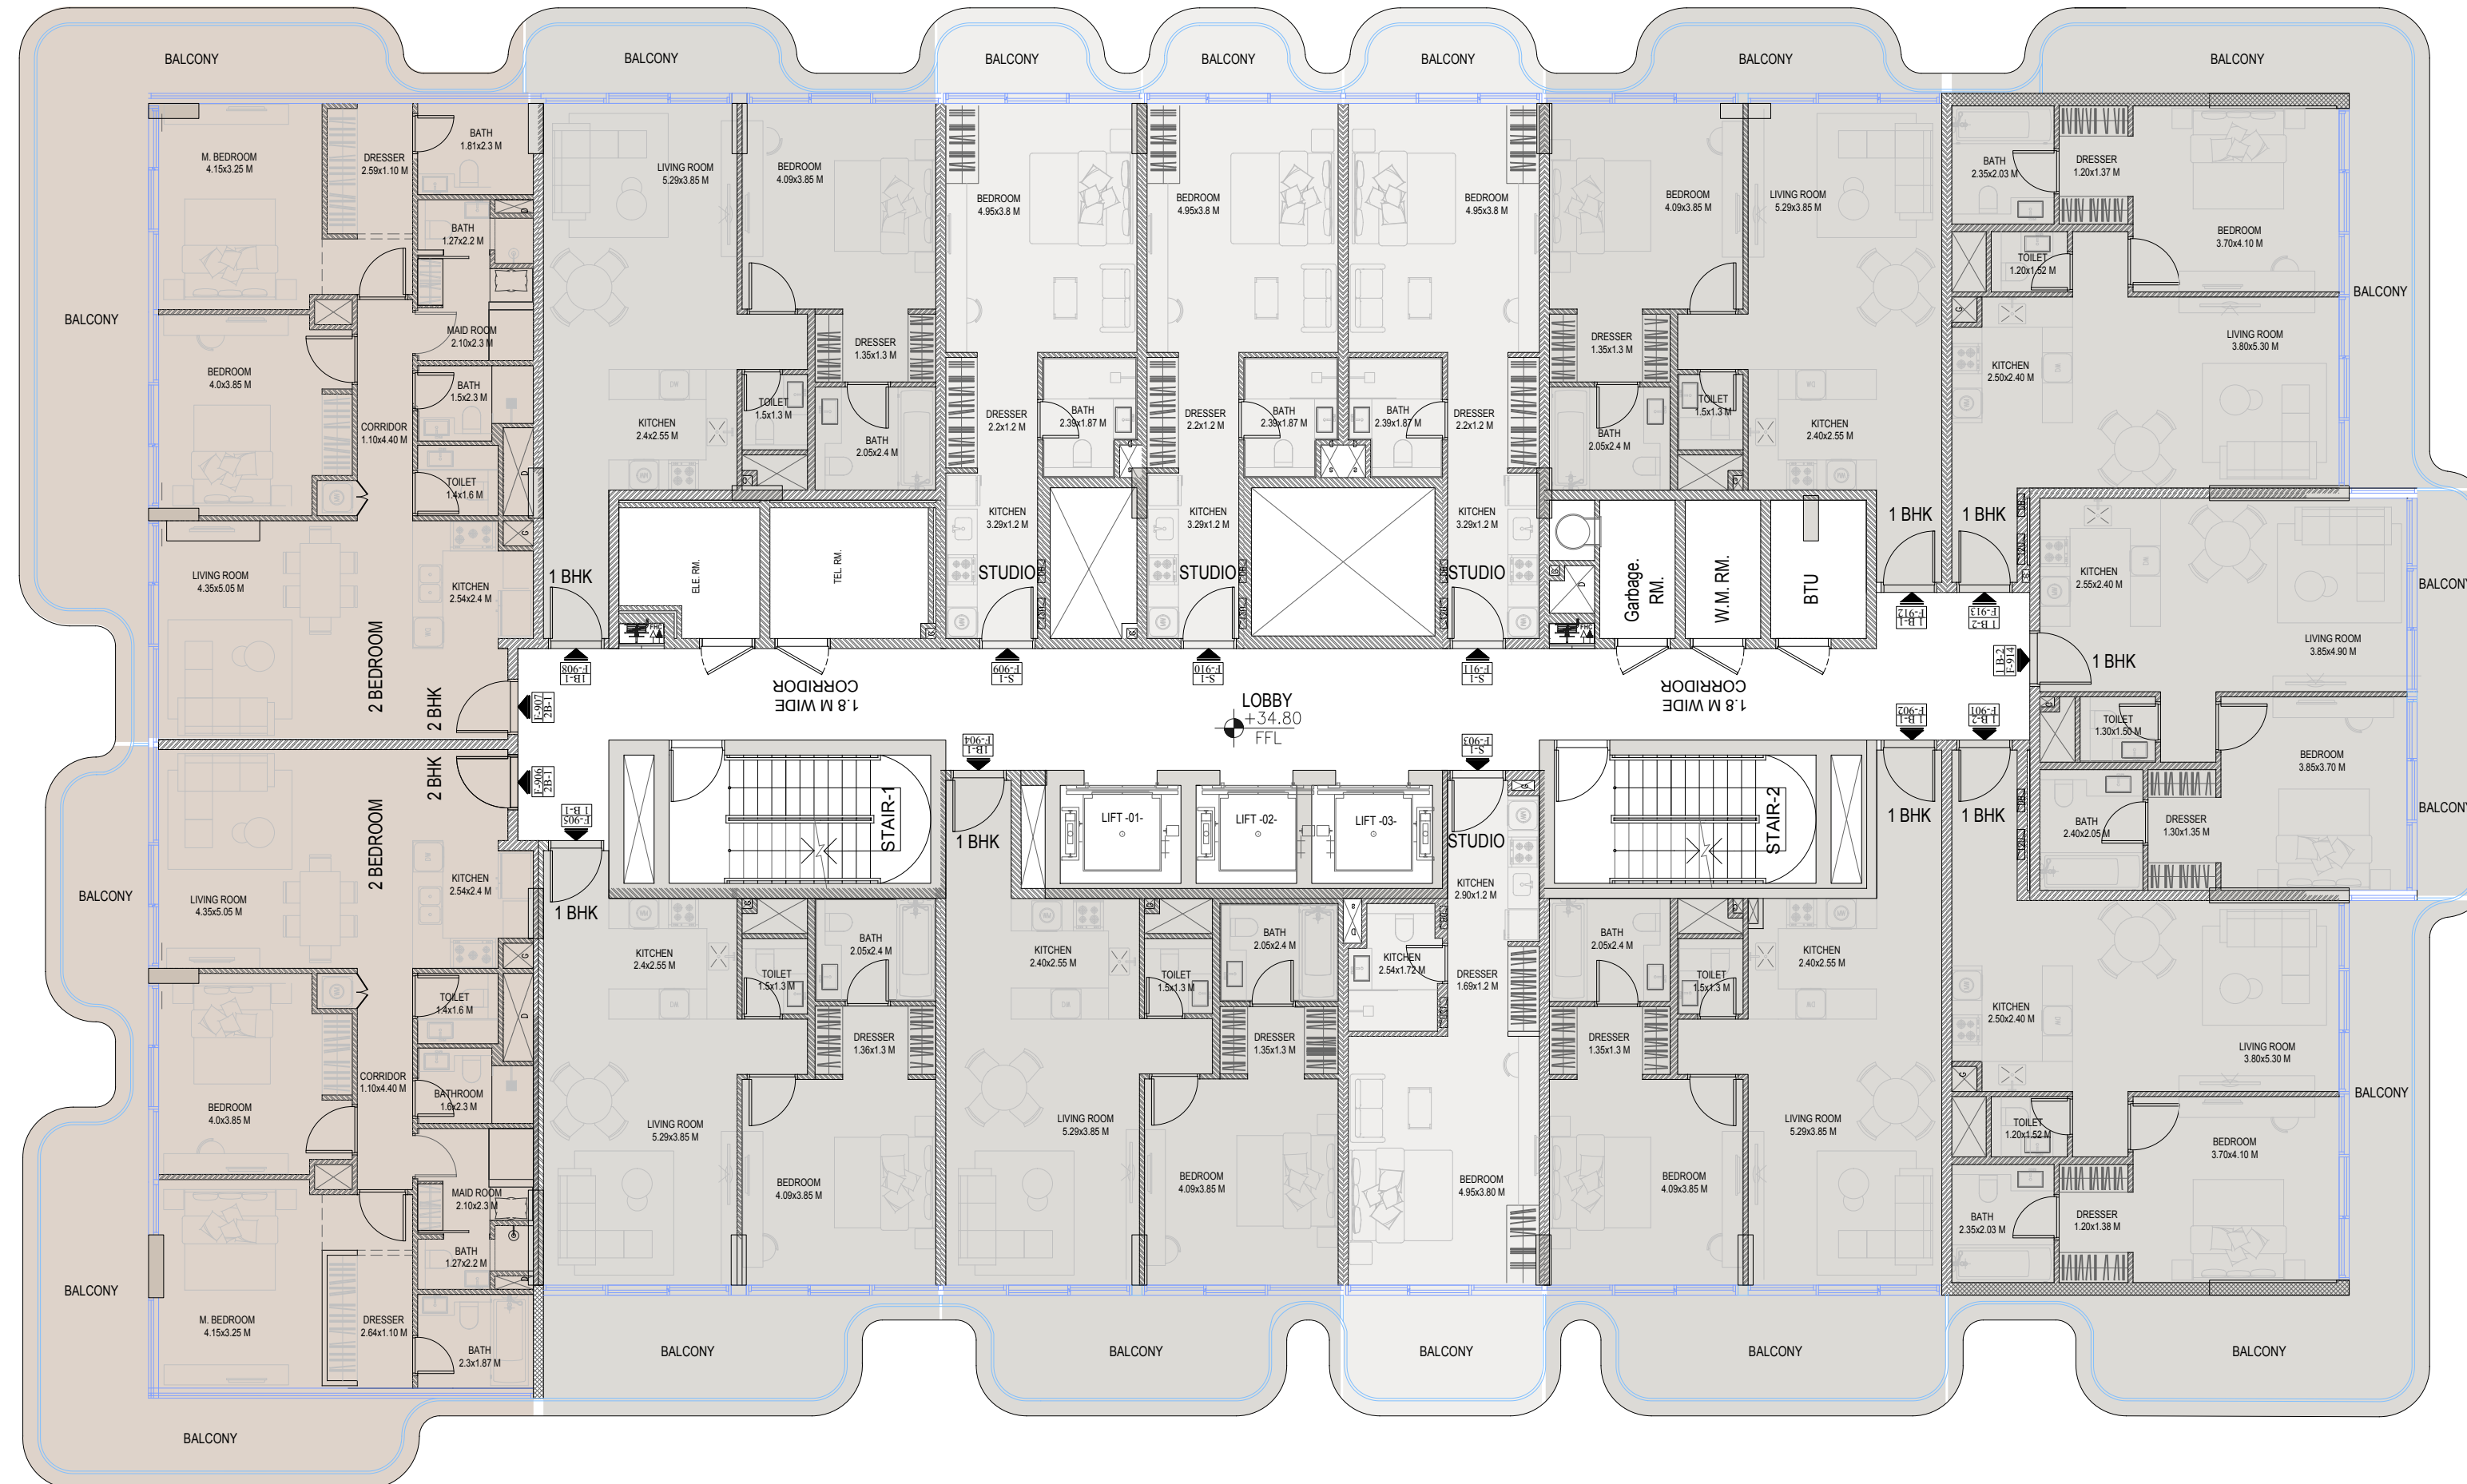

FLOOR PLAN

SERAPH

BY WADAN

- STUDIO
- 1 BEDROOM
- 2 BEDROOMS

DISCLAIMER

ALL PLANS AND VISUALS ARE CONCEPTUAL AND FOR ILLUSTRATION ONLY. UNIT LAYOUTS, DIMENSIONS, AND ORIENTATIONS ARE INDICATIVE, NOT TO SCALE, AND MAY CHANGE WITHOUT NOTICE. FURNISHINGS SHOWN ARE REPRESENTATIONAL. FINAL SIZES AND AREAS ARE SUBJECT TO OFFICIAL SURVEY. THE DEVELOPER RESERVES THE RIGHT TO MAKE CHANGES AS REQUIRED.

- STUDIO
- 1 BEDROOM
- 2 BEDROOMS

DISCLAIMER

ALL PLANS AND VISUALS ARE CONCEPTUAL AND FOR ILLUSTRATION ONLY. UNIT LAYOUTS, DIMENSIONS, AND ORIENTATIONS ARE INDICATIVE, NOT TO SCALE, AND MAY CHANGE WITHOUT NOTICE. FURNISHINGS SHOWN ARE REPRESENTATIONAL. FINAL SIZES AND AREAS ARE SUBJECT TO OFFICIAL SURVEY. THE DEVELOPER RESERVES THE RIGHT TO MAKE CHANGES AS REQUIRED.

DISCLAIMER

ALL PLANS AND VISUALS ARE CONCEPTUAL AND FOR ILLUSTRATION ONLY. UNIT LAYOUTS, DIMENSIONS, AND ORIENTATIONS ARE INDICATIVE, NOT TO SCALE, AND MAY CHANGE WITHOUT NOTICE. FURNISHINGS SHOWN ARE REPRESENTATIONAL. FINAL SIZES AND AREAS ARE SUBJECT TO OFFICIAL SURVEY. THE DEVELOPER RESERVES THE RIGHT TO MAKE CHANGES AS REQUIRED.