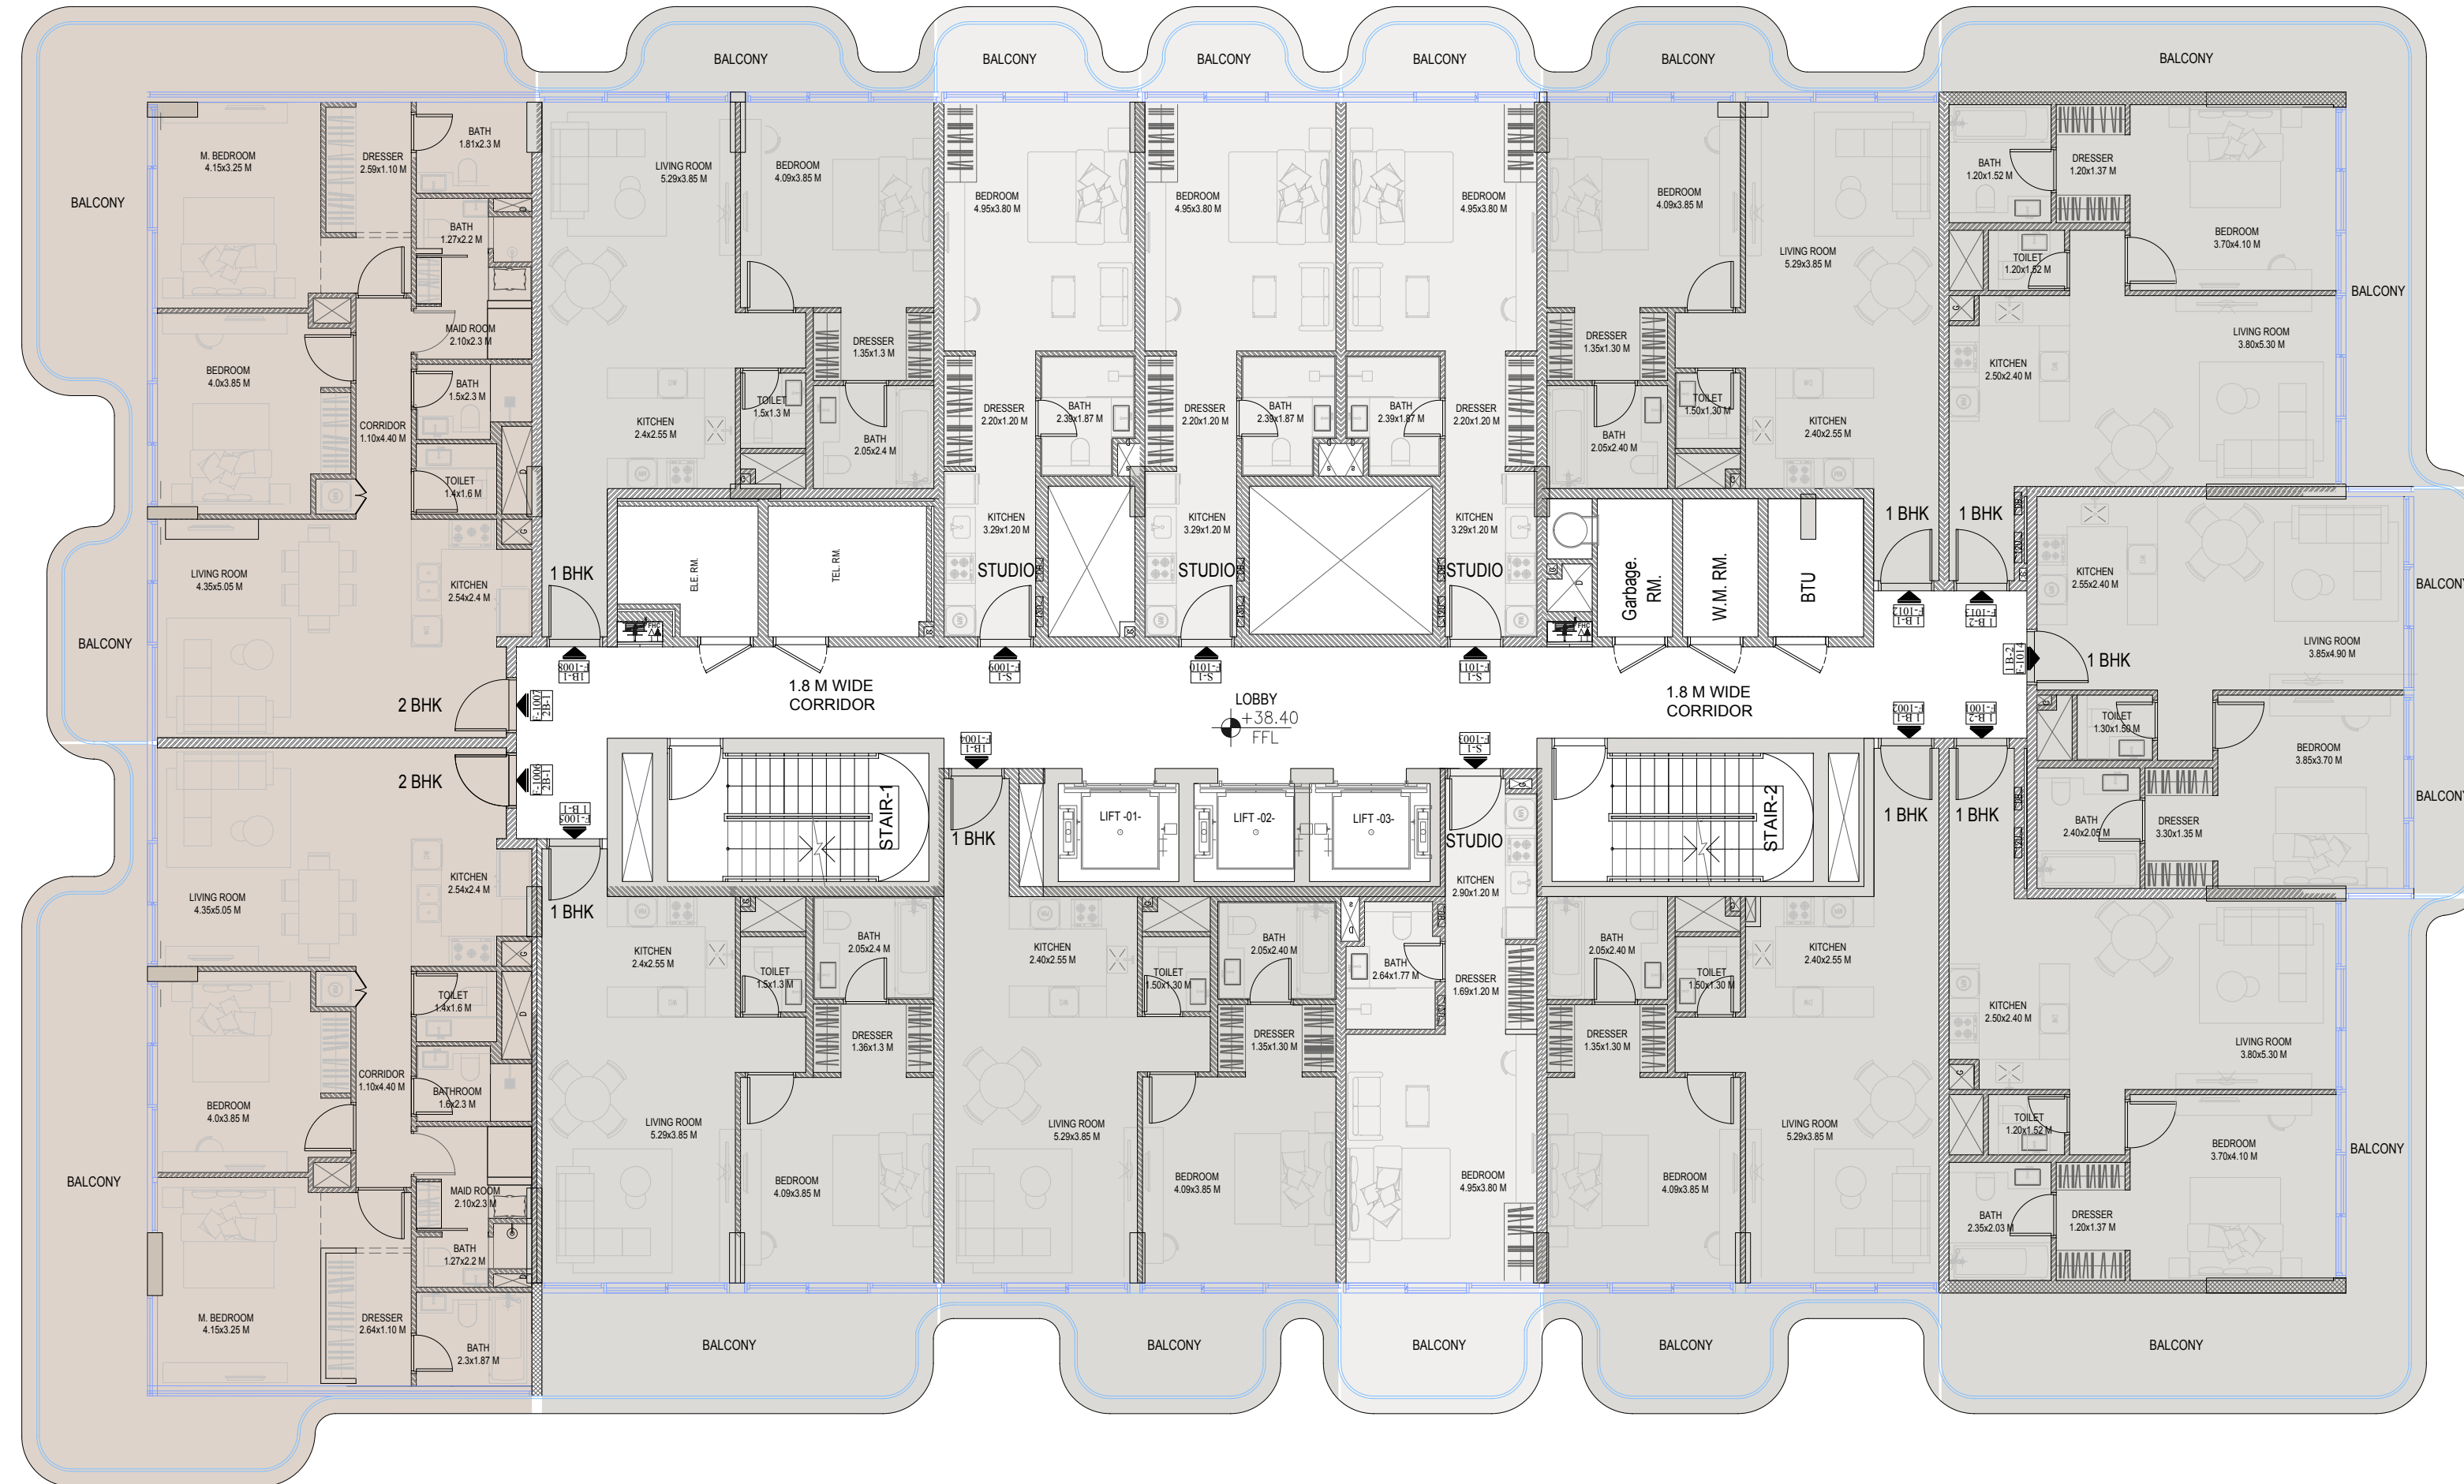

FLOOR PLAN

SERAPH

BY WADAN

- STUDIO
- 1 BEDROOM
- 2 BEDROOMS

DISCLAIMER

ALL PLANS AND VISUALS ARE CONCEPTUAL AND FOR ILLUSTRATION ONLY. UNIT LAYOUTS, DIMENSIONS, AND ORIENTATIONS ARE INDICATIVE, NOT TO SCALE, AND MAY CHANGE WITHOUT NOTICE. FURNISHINGS SHOWN ARE REPRESENTATIONAL. FINAL SIZES AND AREAS ARE SUBJECT TO OFFICIAL SURVEY. THE DEVELOPER RESERVES THE RIGHT TO MAKE CHANGES AS REQUIRED.

- STUDIO
- 1 BEDROOM
- 2 BEDROOMS

DISCLAIMER

ALL PLANS AND VISUALS ARE CONCEPTUAL AND FOR ILLUSTRATION ONLY. UNIT LAYOUTS, DIMENSIONS, AND ORIENTATIONS ARE INDICATIVE, NOT TO SCALE, AND MAY CHANGE WITHOUT NOTICE. FURNISHINGS SHOWN ARE REPRESENTATIONAL. FINAL SIZES AND AREAS ARE SUBJECT TO OFFICIAL SURVEY. THE DEVELOPER RESERVES THE RIGHT TO MAKE CHANGES AS REQUIRED.

DISCLAIMER

ALL PLANS AND VISUALS ARE CONCEPTUAL AND FOR ILLUSTRATION ONLY. UNIT LAYOUTS, DIMENSIONS, AND ORIENTATIONS ARE INDICATIVE, NOT TO SCALE, AND MAY CHANGE WITHOUT NOTICE. FURNISHINGS SHOWN ARE REPRESENTATIONAL. FINAL SIZES AND AREAS ARE SUBJECT TO OFFICIAL SURVEY. THE DEVELOPER RESERVES THE RIGHT TO MAKE CHANGES AS REQUIRED.