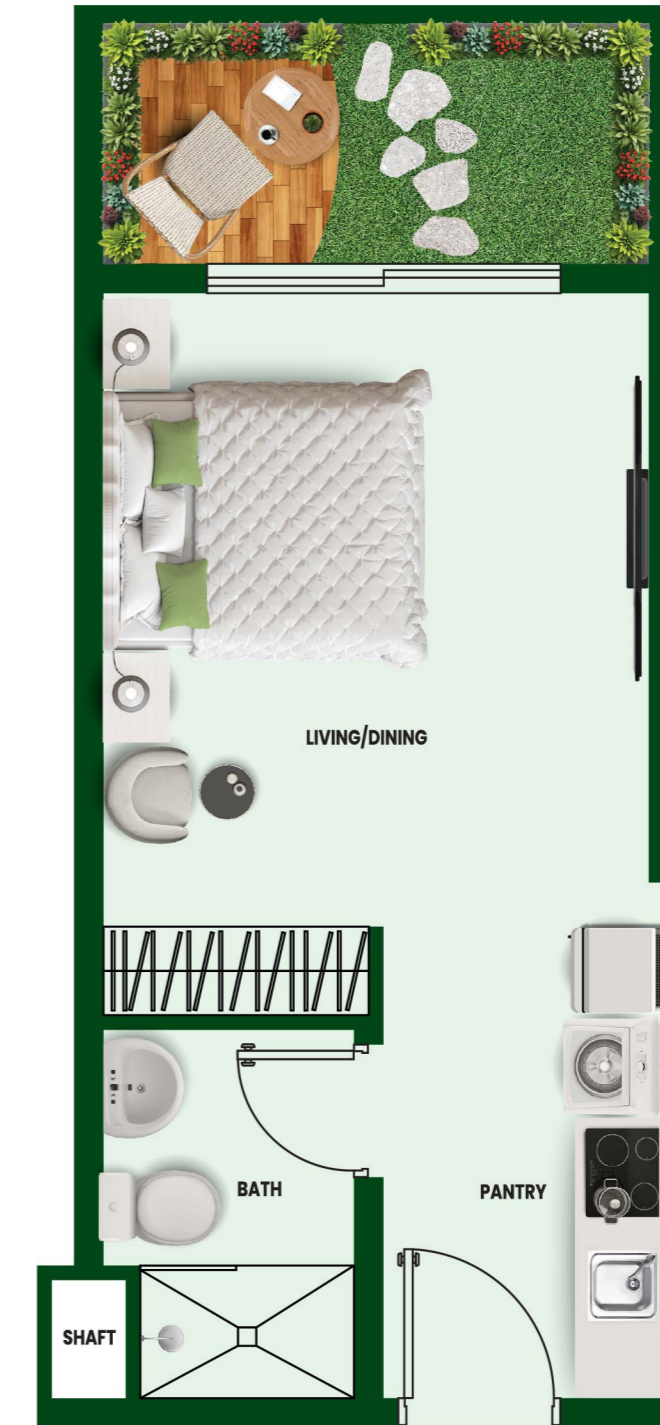

OUR SIGNATURE WELLNESS

Residences

THE WELLNESS *Studio*

Fully Fitted
kitchen

Built-In
Designer
Wardrobes

Branded
Kitchen
Equipment

En-Suite
Bathroom

Terrace
Garden

Designer
Expansive
Balcony

1 BHK WELLNESS *Residence*

1 Lavish Bedroom

Powder Room

Built-In Designer Wardrobes

Fully Fitted Gourmet Kitchen

Branded Kitchen Equipment

Terrace Garden

Designer Expansive Balcony

Signature European Finishes

1.5 BHK WELLNESS *Residence*

1 Luxury Master Bedroom

Built-In Designer Wardrobes

Guest Powder Room

Multi-Utility Room

Fully Fitted Gourmet Kitchen