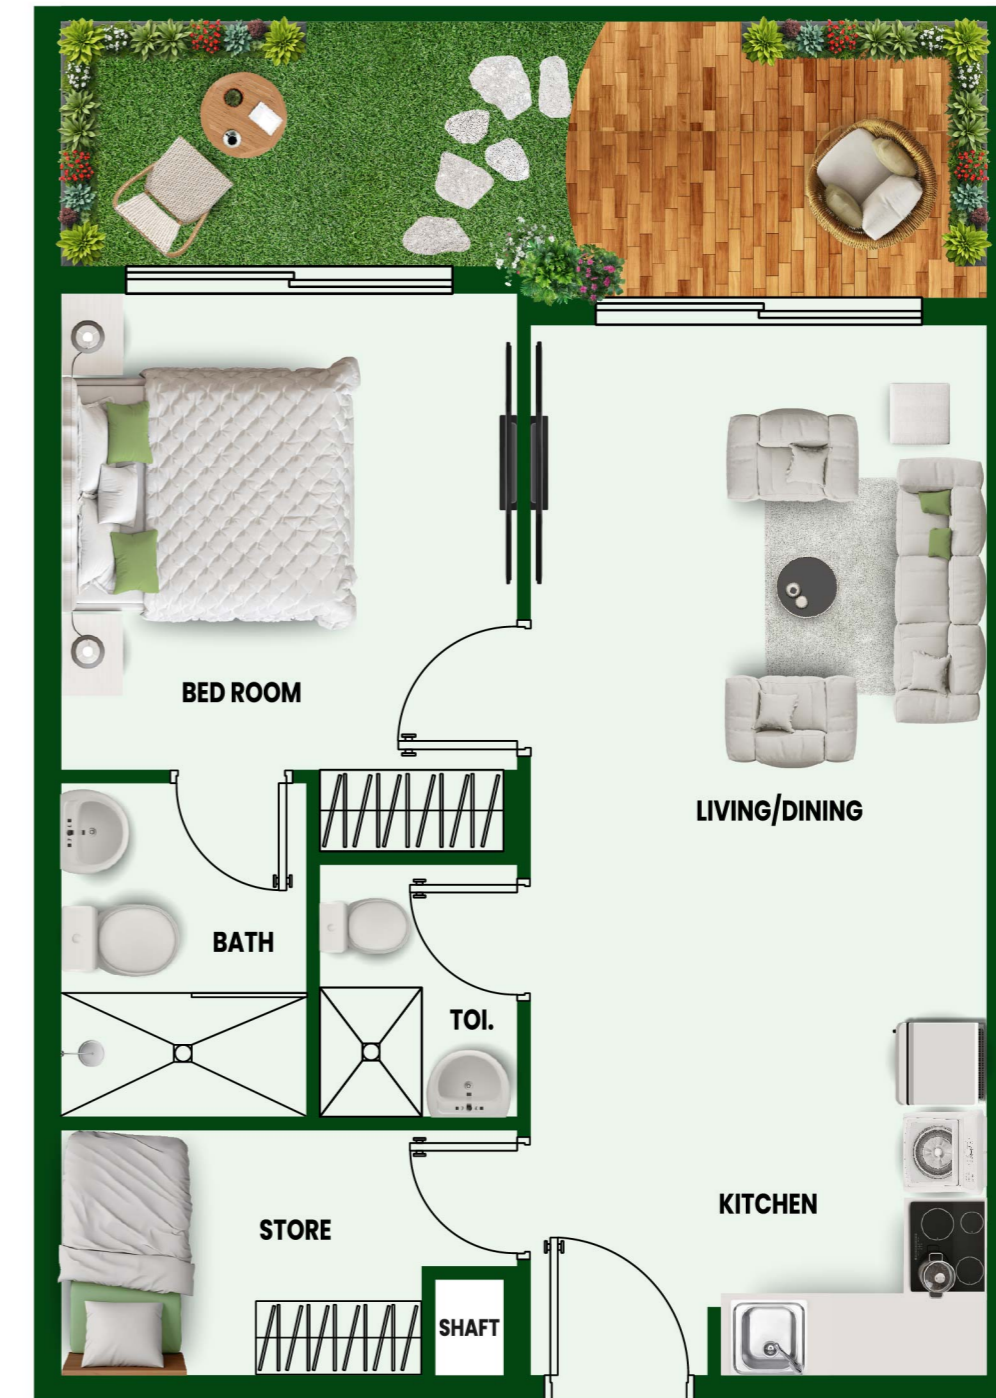

OUR SIGNATURE WELLNESS

Residences

THE WELLNESS *Studio*

Fully Fitted
kitchen

Built-In
Designer
Wardrobes

Branded
Kitchen
Equipment

En-Suite
Bathroom

Terrace
Garden

Designer
Expansive
Balcony

1 BHK WELLNESS *Residence*

1 Lavish Bedroom

Powder Room

Built-In Designer Wardrobes

Fully Fitted Gourmet Kitchen

Branded Kitchen Equipment

Terrace Garden

Designer Expansive Balcony

Signature European Finishes

1.5 BHK WELLNESS *Residence*

1 Luxury Master Bedroom

Built-In Designer Wardrobes

Guest Powder Room

Multi-Utility Room

Fully Fitted Gourmet Kitchen

Branded Kitchen Equipment

Terrace Garden

Designer Expansive Balcony

Signature European Finishes

2 BHK WEIINESS *Residence*

2 Lavish Bedrooms

Built-In Designer Wardrobes

Guest Powder Room