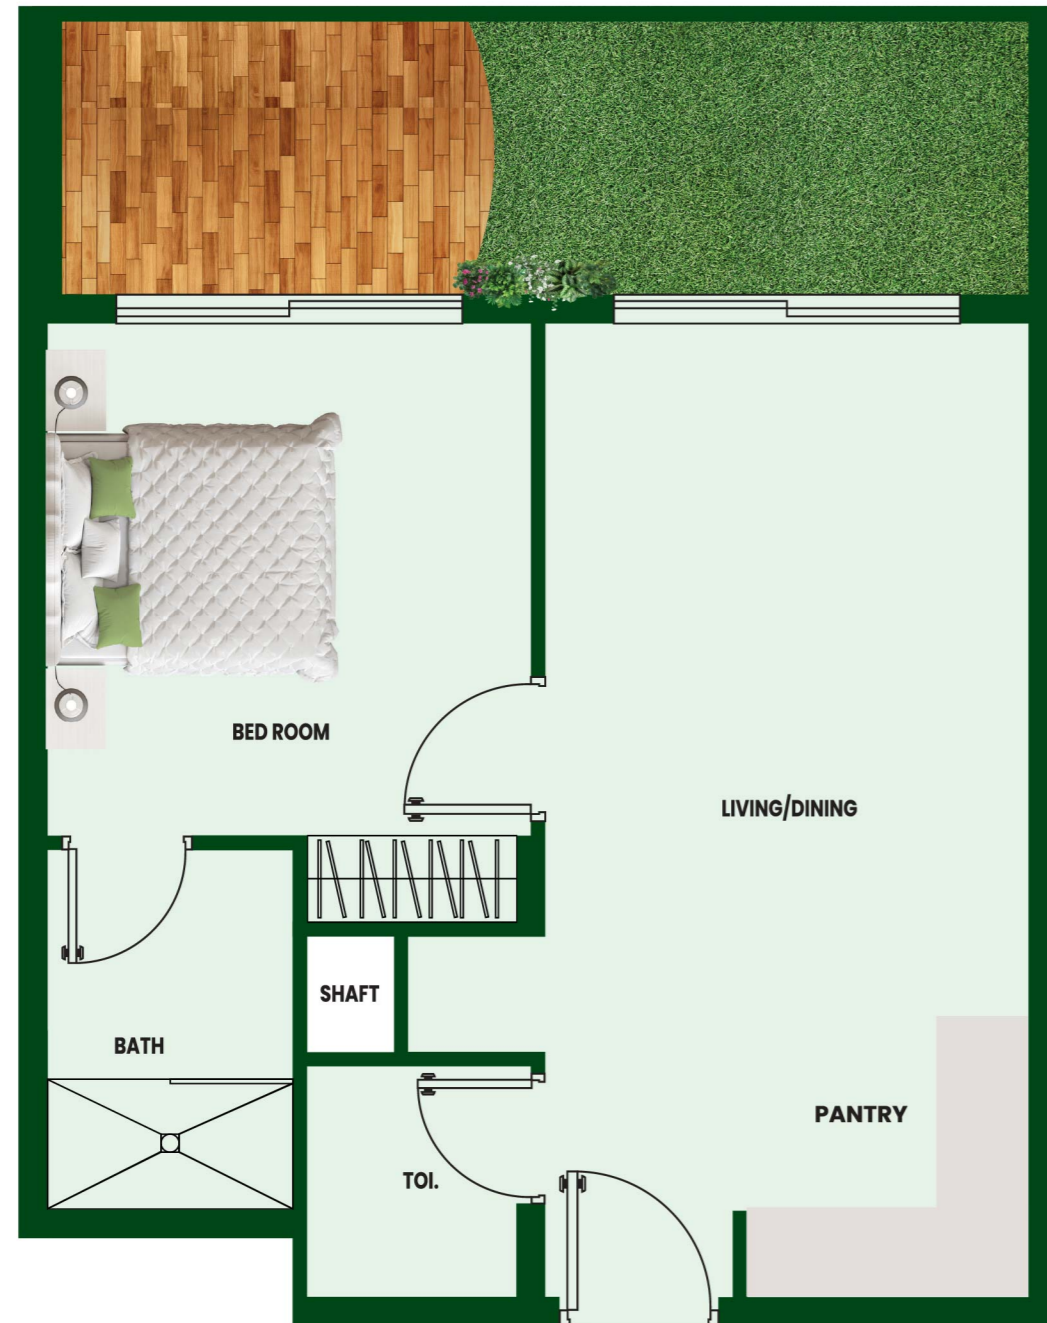

OUR SIGNATURE WELLNESS

Residences

THE WELLNESS *Studio*

Fully Fitted
kitchen

Built-In
Designer
Wardrobes

Branded
Kitchen
Equipment

En-Suite
Bathroom

Terrace
Garden

Designer
Expansive
Balcony

1 BHK WELLNESS *Residence*

1 Lavish Bedroom

Powder Room

Built-In Designer Wardrobes

Fully Fitted Gourmet Kitchen

Branded Kitchen Equipment

Terrace Garden

Designer Expansive Balcony

Signature European Finishes

1.5 BHK WELLNESS *Residence*

1 Luxury Master Bedroom

Built-In Designer Wardrobes

Guest Powder Room

Multi-Utility Room

Fully Fitted Gourmet Kitchen