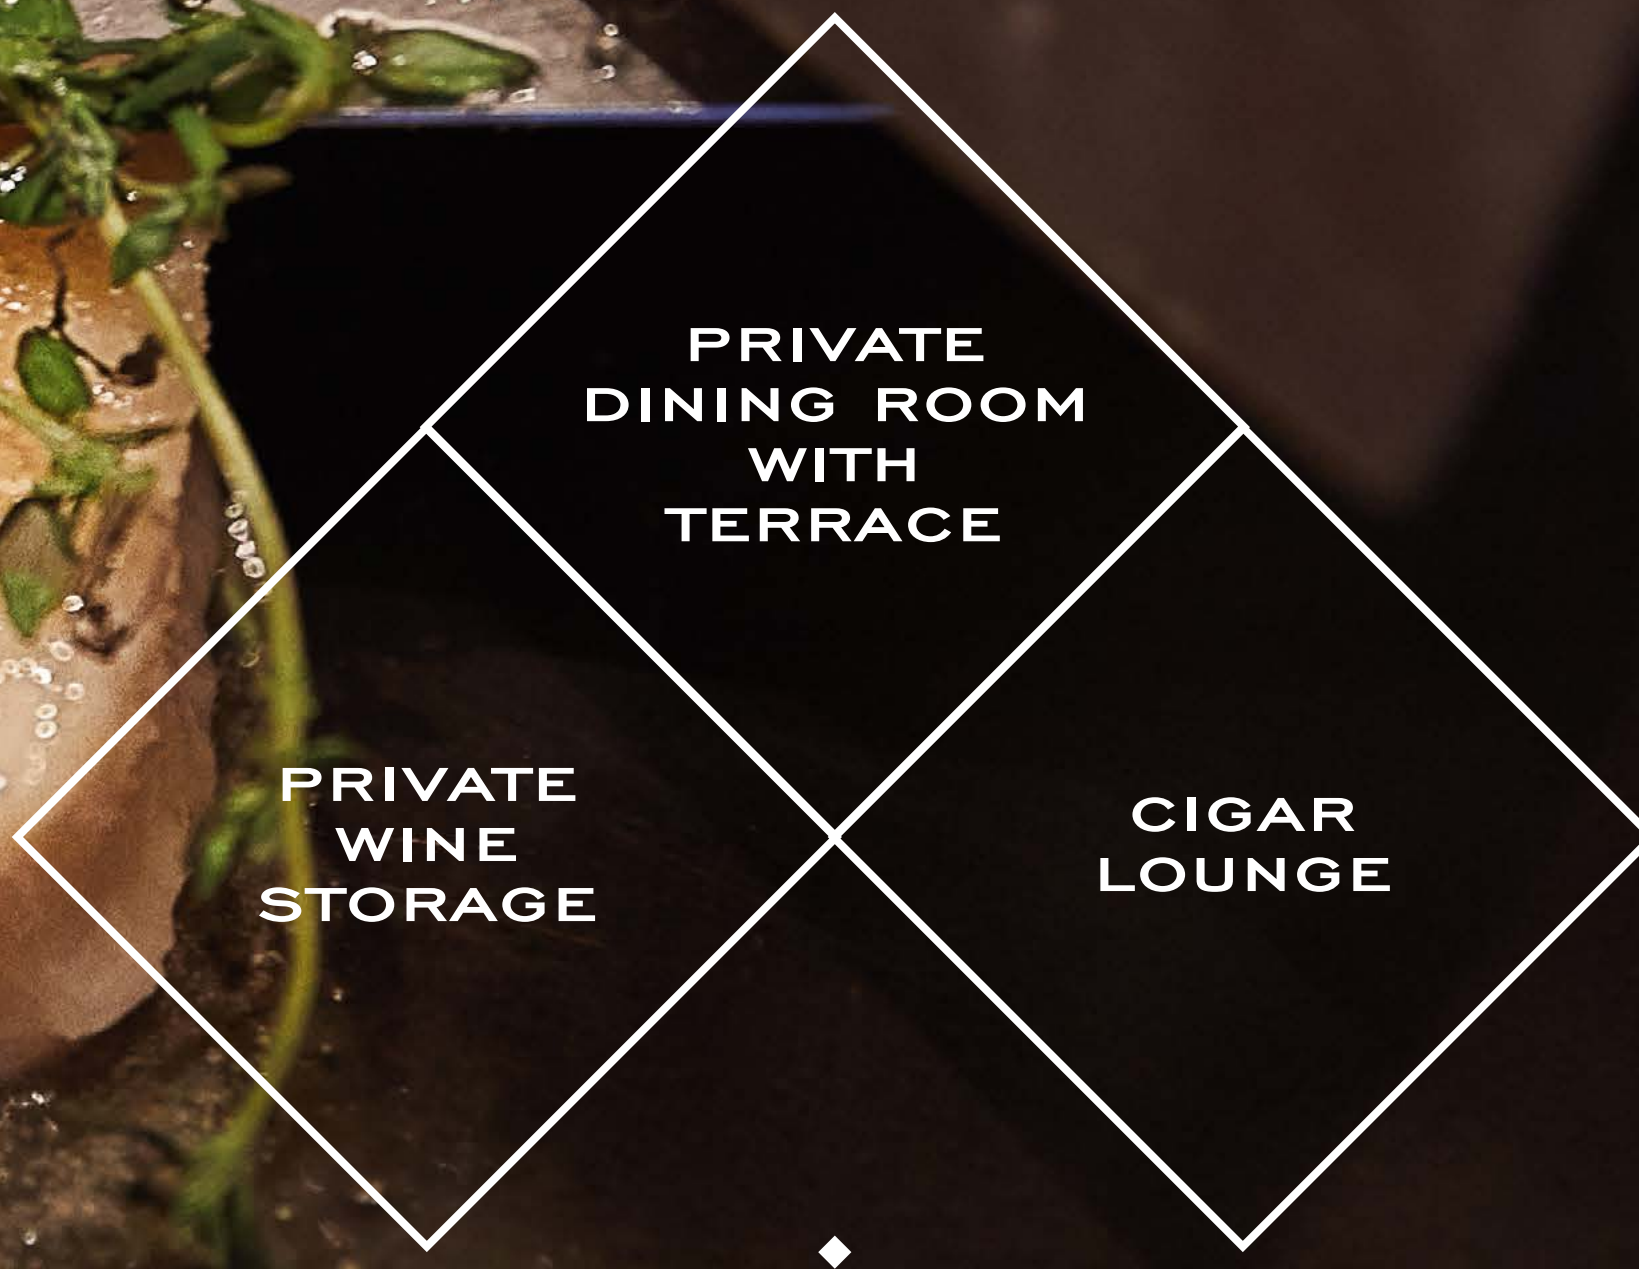

REVIVE

RENEW

POOL

REFRESH

REJUVENATE

RELAX

IN DUL GE

IN CULINARY
EXPERIENCES

A close-up photograph of a whiskey glass filled with ice and amber liquid, resting on a white marble bar top. The background is dark and blurred, suggesting a sophisticated lounge environment. The text 'CIGAR LOUNGE' is overlaid in a large, white, serif font across the center of the image.

CIGAR LOUNGE

REFINED

CRAFTED

ATMOSPHERIC

FINE DINING

BESPOKE

IMMERSIVE

CURATED