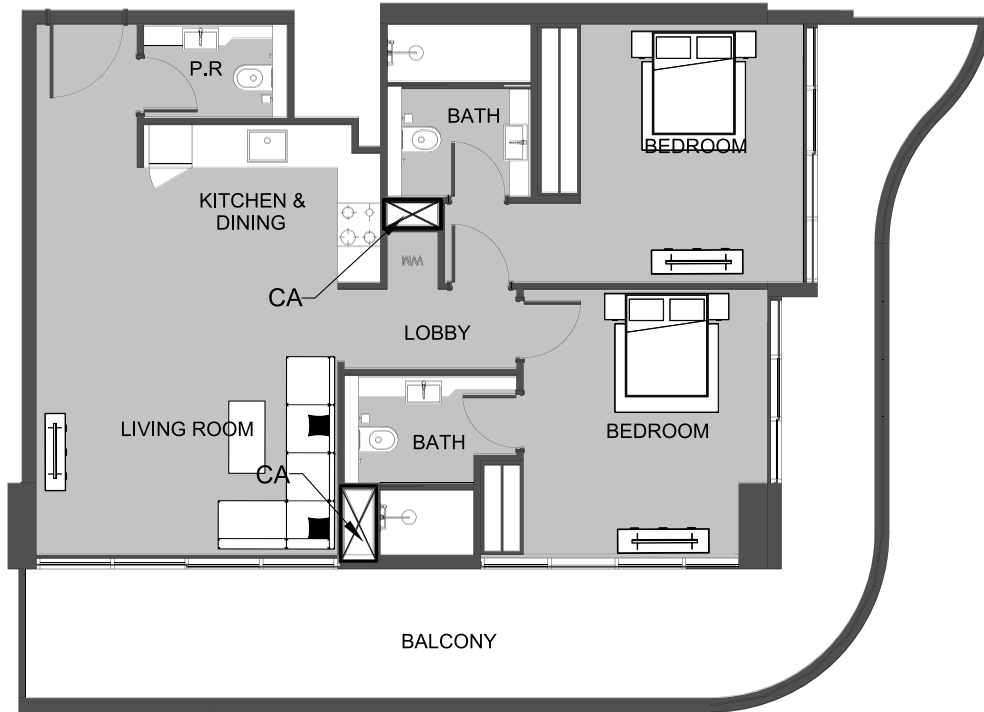

UNIT 1016 STUDIO TYPE A

The Boulevard
BY PRESTIGE ONE

UNIT SIZE

UNIT AREA	368.13FT ²
BALCONY AREA	94.94FT ²
TOTAL AREA	463.06FT ²

PRESTIGE ONE

The Boulevard
BY PRESTIGE ONE

UNIT 1017 2-BEDROOM TYPE A

The Boulevard
BY PRESTIGE ONE