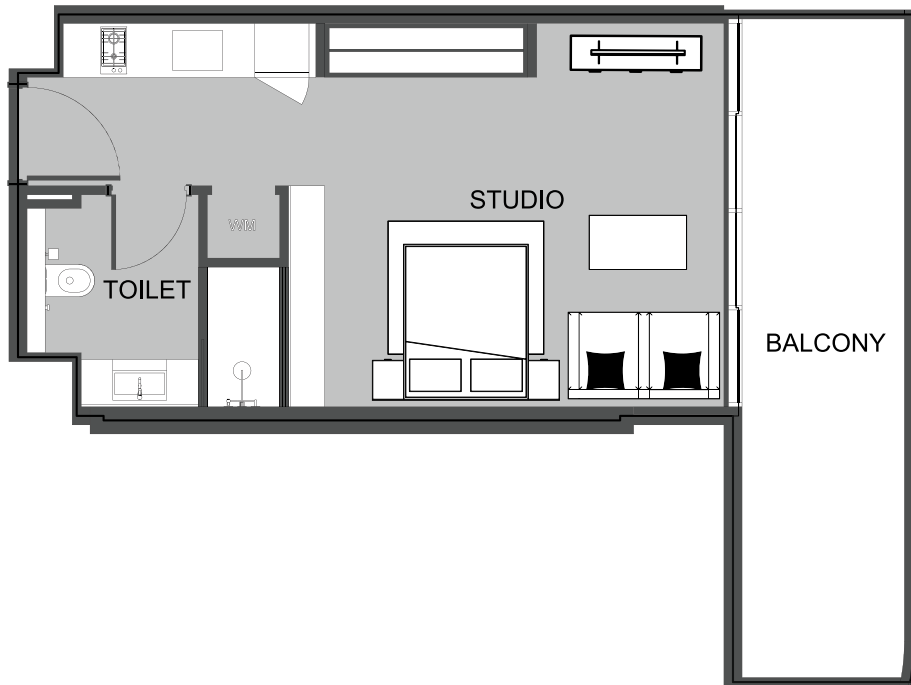

UNIT 318 STUDIO TYPE B

The Boulevard
BY PRESTIGE ONE