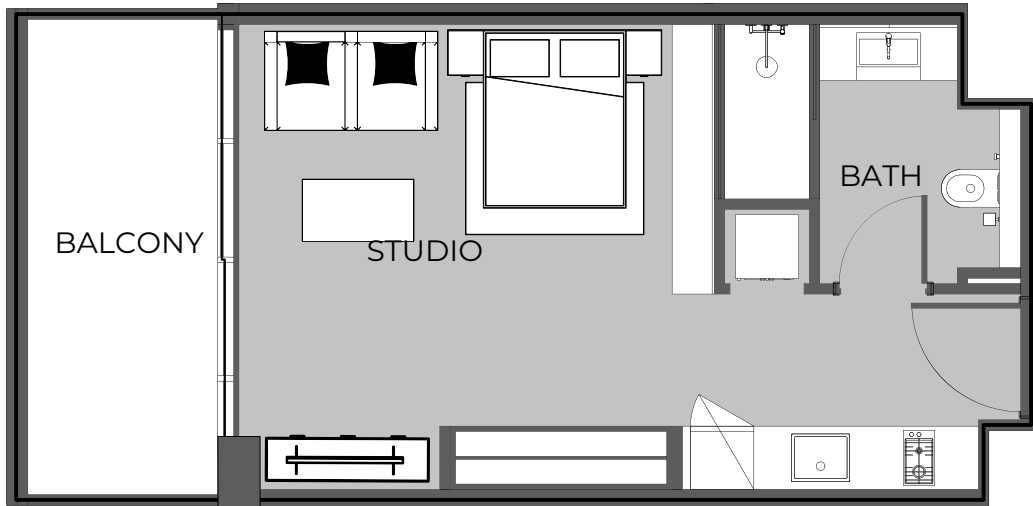

UNIT 708 STUDIO TYPE A

The Boulevard
BY PRESTIGE ONE