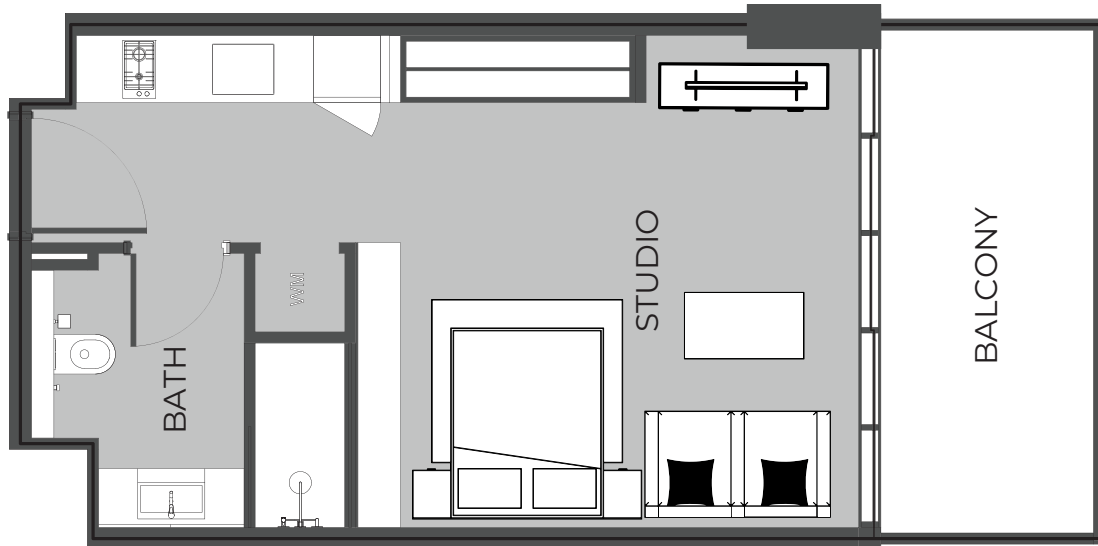

UNIT 1322 STUDIO TYPE A

The Boulevard
BY PRESTIGE ONE