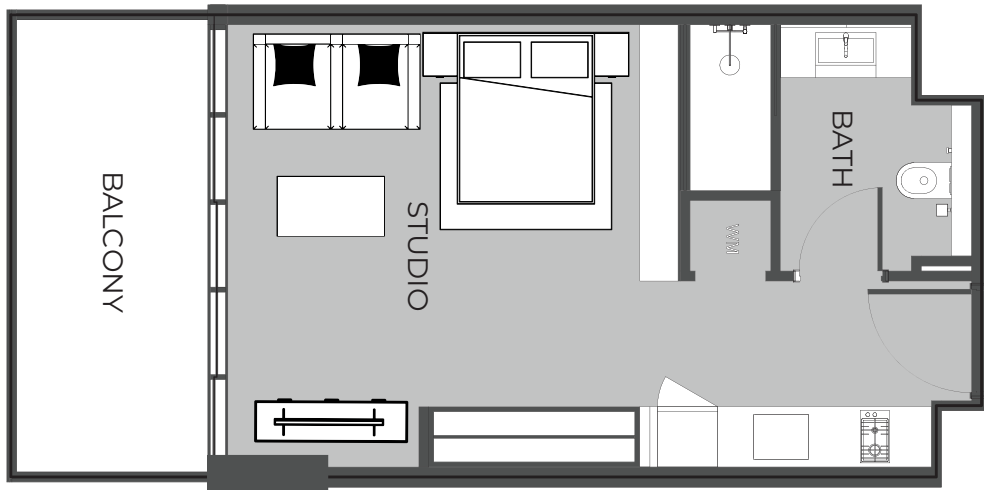

UNIT 1614 STUDIO TYPE A

The Boulevard
BY PRESTIGE ONE