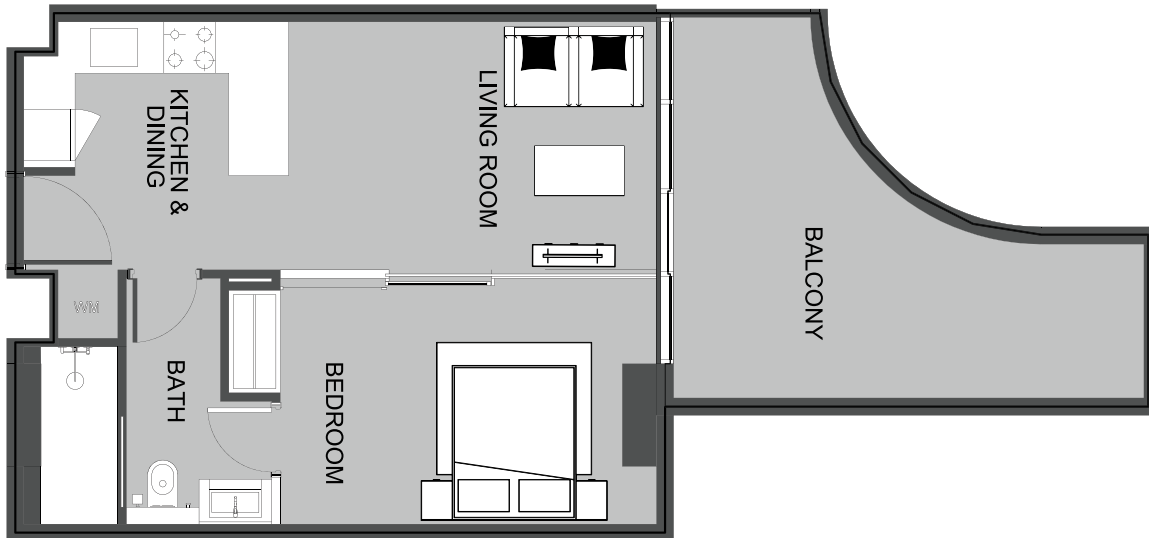

PRESTIGE ONE

The Boulevard
BY PRESTIGE ONE

UNIT 520 2-BEDROOM TYPE B

The Boulevard
BY PRESTIGE ONE

UNIT SIZE

UNIT AREA	1025FT ²
BALCONY AREA	463FT ²
TOTAL AREA	1,487.68FT ²

UNIT 521 1-BEDROOM TYPE E

The Boulevard
BY PRESTIGE ONE