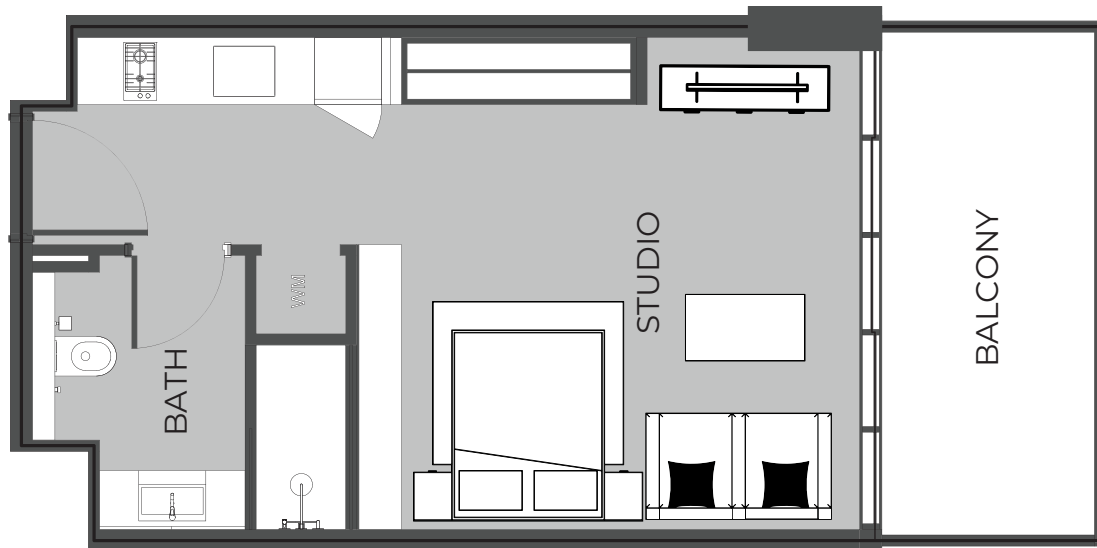

UNIT 421 1-BEDROOM TYPE E

The Boulevard
BY PRESTIGE ONE

UNIT SIZE

UNIT AREA	493.42FT ²
BALCONY AREA	184.49FT ²
TOTAL AREA	677.91FT ²

UNIT 422 STUDIO TYPE A

The Boulevard
BY PRESTIGE ONE

UNIT SIZE

UNIT AREA	369.31FT ²
BALCONY AREA	87.19FT ²
TOTAL AREA	456.50FT ²