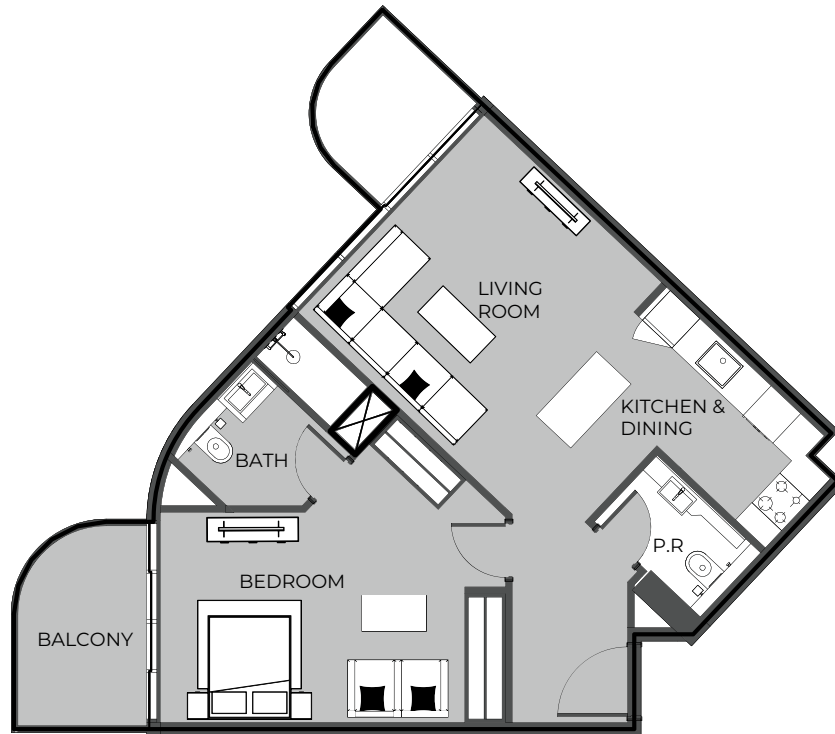

UNIT SIZE

UNIT AREA	657.78FT ²
BALCONY AREA	265.55FT ²
TOTAL AREA	923.33FT ²

UNIT 511

T-BEDROOM TYPE B

The Boulevard
BY PRESTIGE ONE

UNIT SIZE

UNIT AREA	651.22FT ²
BALCONY AREA	103.33FT ²
TOTAL AREA	754.55FT ²