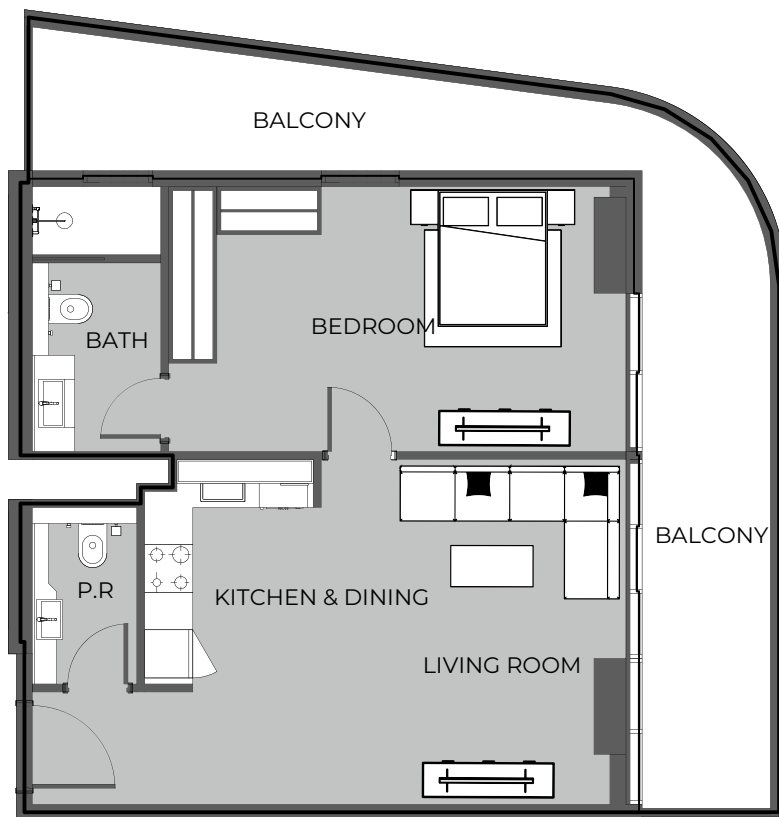

UNIT 1604 1-BEDROOM TYPE D

The Boulevard
BY PRESTIGE ONE