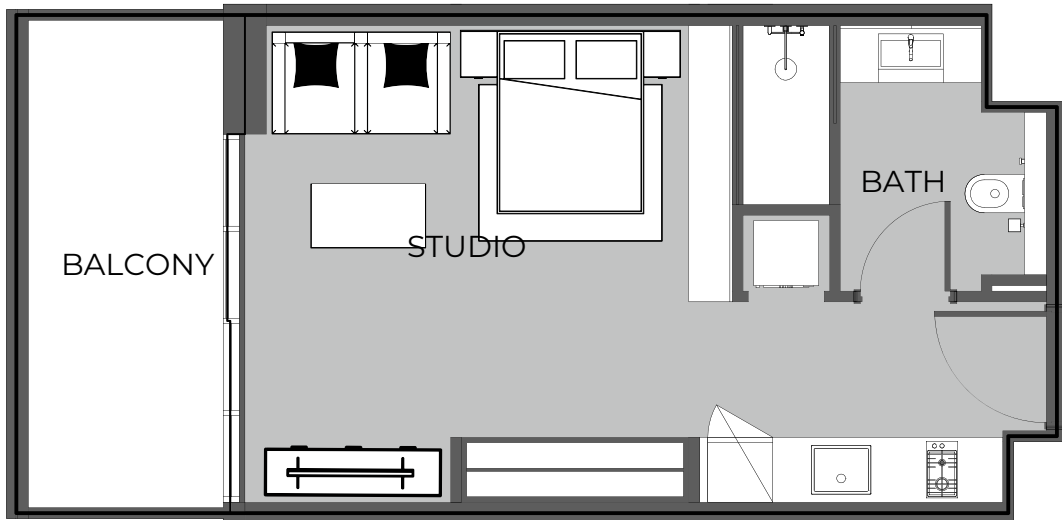

UNIT 1107 STUDIO TYPE A

The Boulevard
BY PRESTIGE ONE