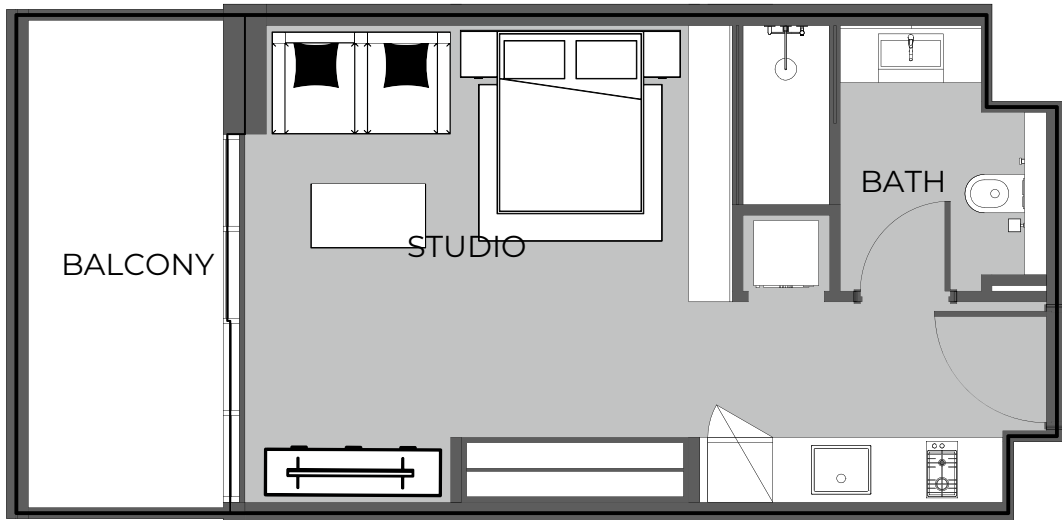

UNIT 706 STUDIO TYPE A

The Boulevard
BY PRESTIGE ONE

UNIT SIZE

UNIT AREA	369.31FT ²
BALCONY AREA	96.01FT ²
TOTAL AREA	465.32FT ²

UNIT 707 STUDIO TYPE A

The Boulevard
BY PRESTIGE ONE

UNIT SIZE

UNIT AREA	367.48FT ²
BALCONY AREA	3100.10FT ²
TOTAL AREA	467.58FT ²