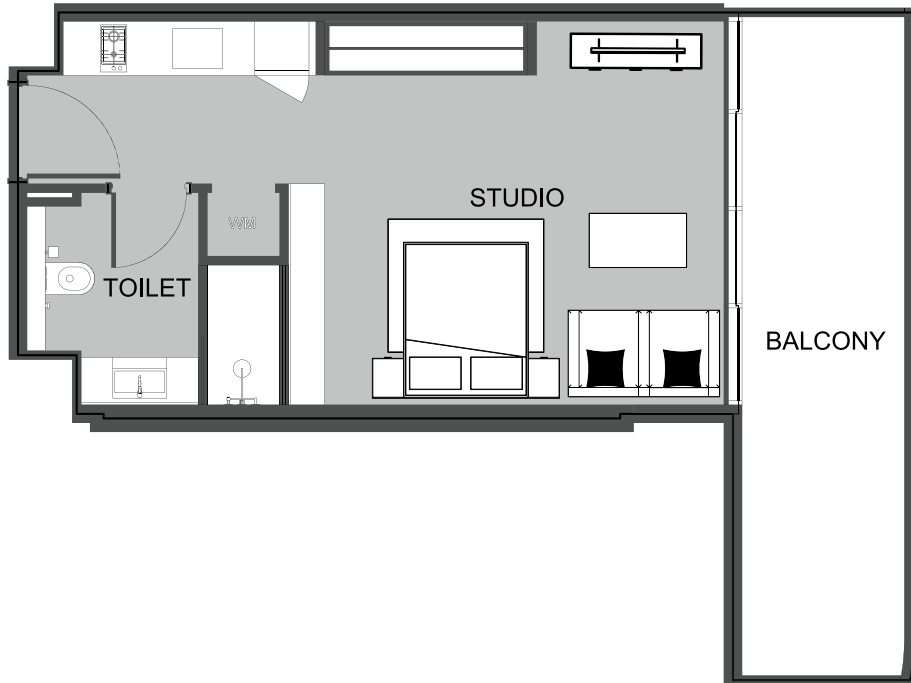

UNIT 1118 STUDIO TYPE A

The Boulevard
BY PRESTIGE ONE