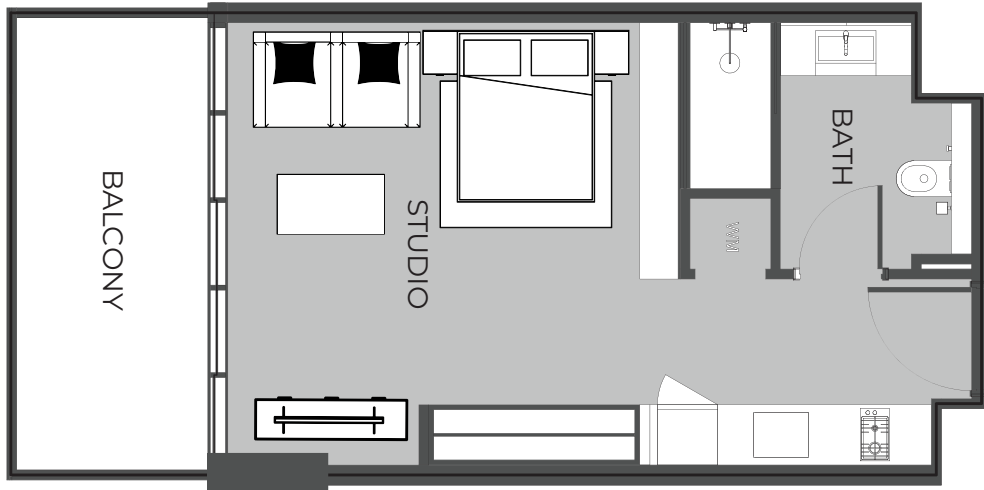

UNIT 416 STUDIO TYPE A

The Boulevard
BY PRESTIGE ONE