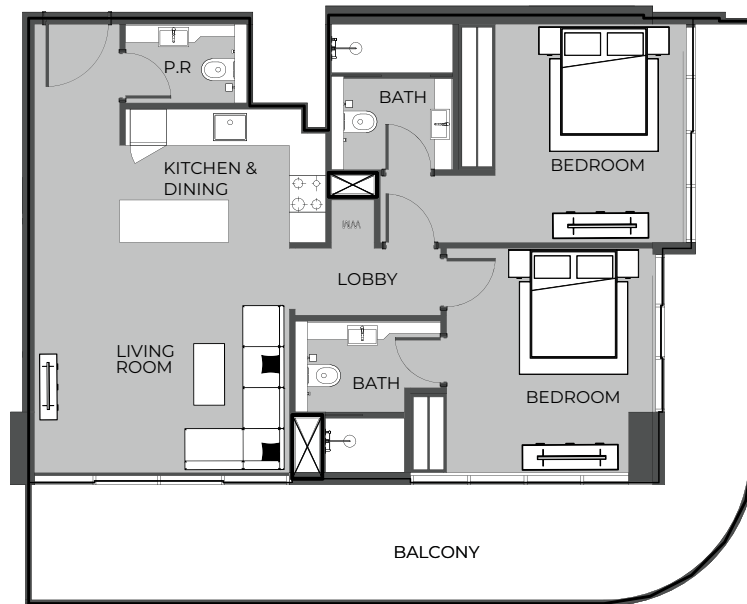

UNIT 117

2-BEDROOM TYPE A

The Boulevard
BY PRESTIGE ONE