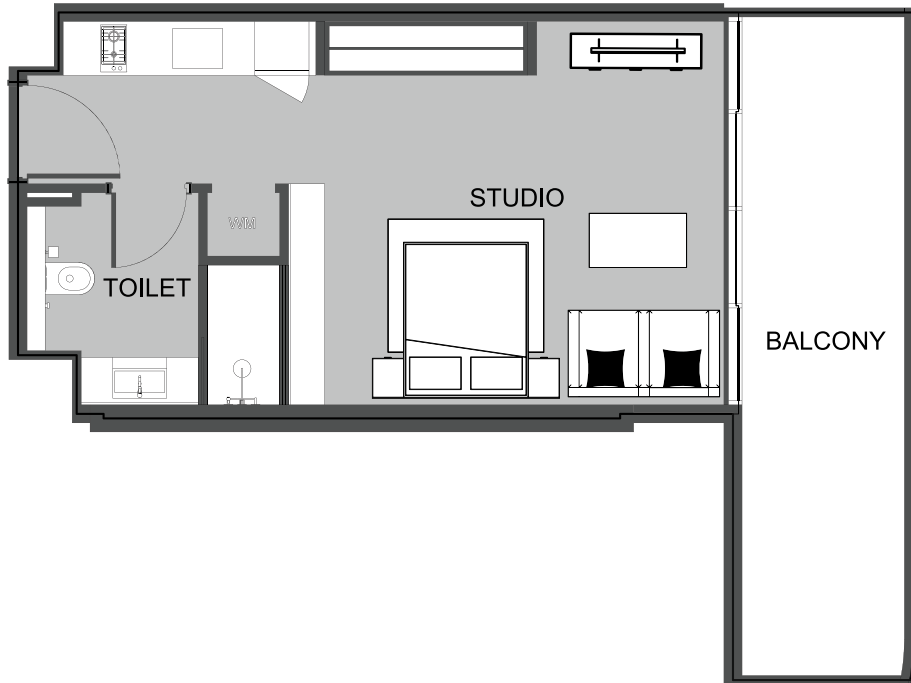

UNIT 717

1-BEDROOM TYPE A

The Boulevard
BY PRESTIGE ONE

UNIT SIZE

UNIT AREA	852.72FT ²
BALCONY AREA	361.13FT ²
TOTAL AREA	1,213.85FT ²

UNIT 718 STUDIO TYPE A

The Boulevard
BY PRESTIGE ONE

UNIT SIZE