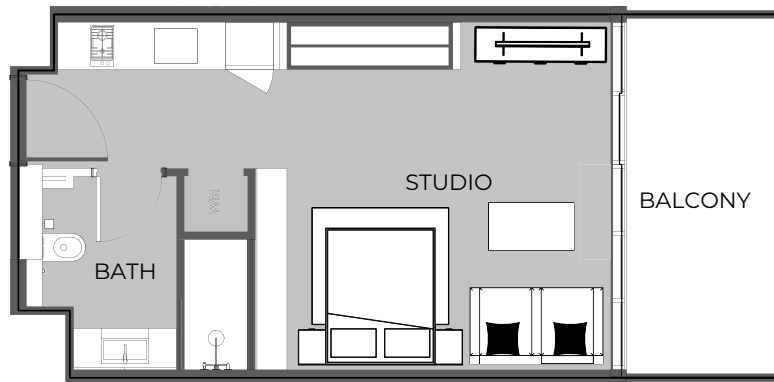

UNIT 1203 STUDIO TYPE A

The Boulevard
BY PRESTIGE ONE

UNIT SIZE

UNIT AREA	369.31FT ²
BALCONY AREA	87.19FT ²
TOTAL AREA	456.50FT ²

UNIT 1204 1-BEDROOM TYPE A

The Boulevard
BY PRESTIGE ONE

UNIT SIZE

UNIT AREA	642.17FT ²
BALCONY AREA	353.38FT ²
TOTAL AREA	995.55FT ²