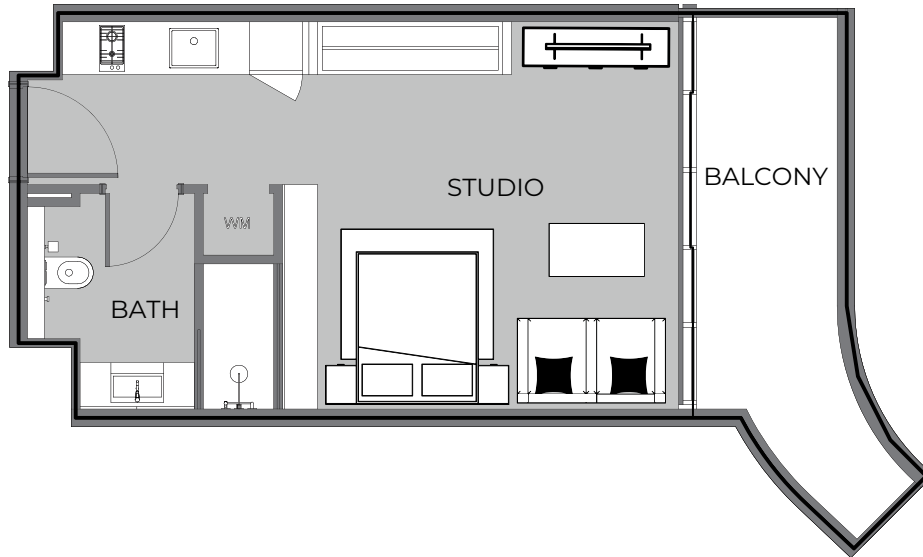

UNIT 1101 STUDIO TYPE A

The Boulevard
BY PRESTIGE ONE