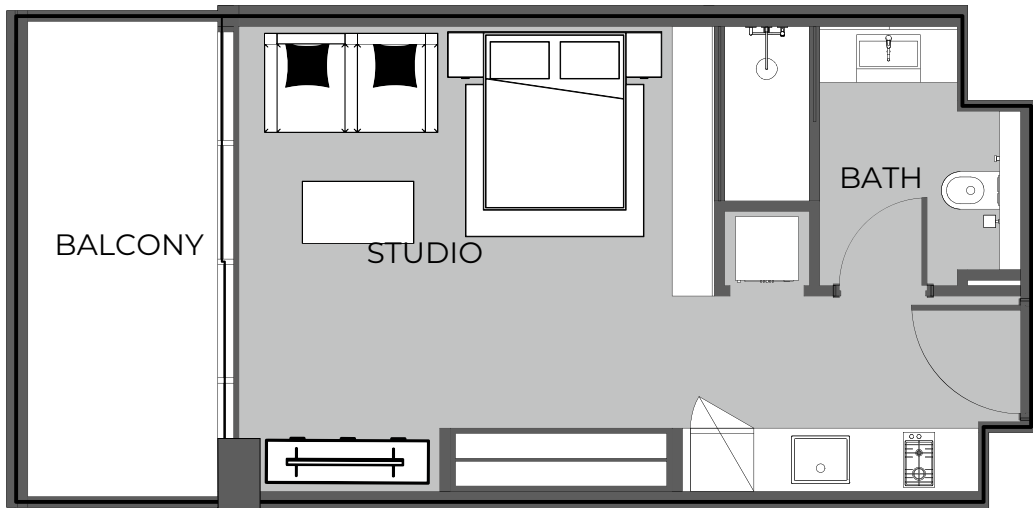

UNIT 1608 STUDIO TYPE A

The Boulevard
BY PRESTIGE ONE