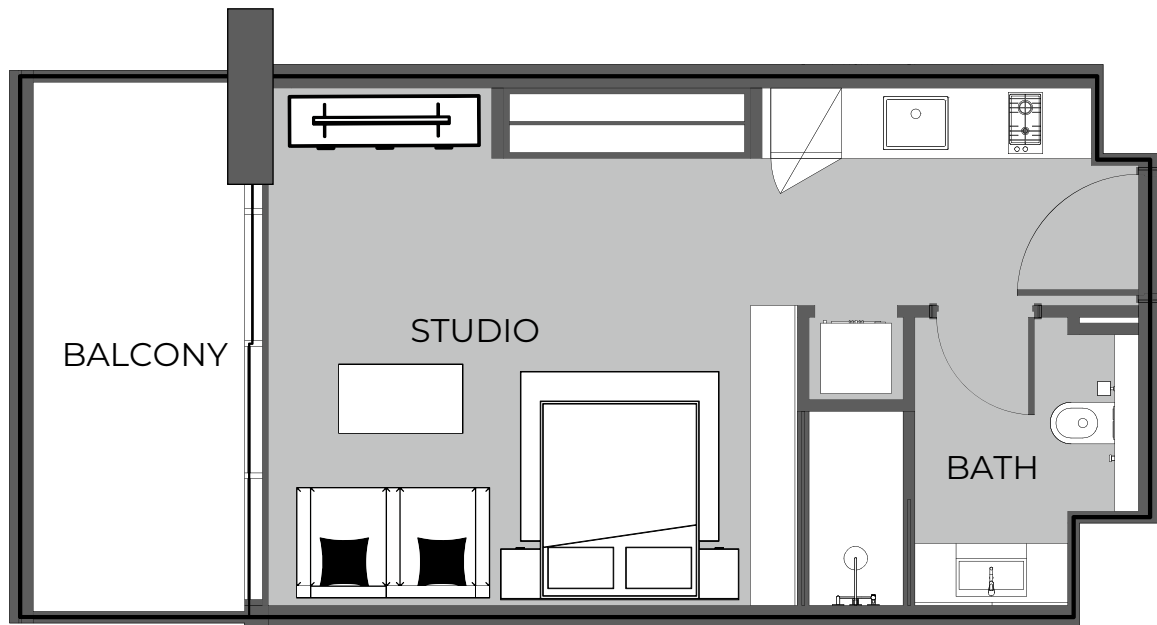

UNIT 708 STUDIO TYPE A

The Boulevard
BY PRESTIGE ONE

UNIT SIZE

UNIT AREA	368.34FT ²
BALCONY AREA	98.06FT ²
TOTAL AREA	466.40FT ²

UNIT 709 STUDIO TYPE A

The Boulevard
BY PRESTIGE ONE

UNIT SIZE

UNIT AREA	368.34FT ²
BALCONY AREA	98.06FT ²
TOTAL AREA	466.40FT ²