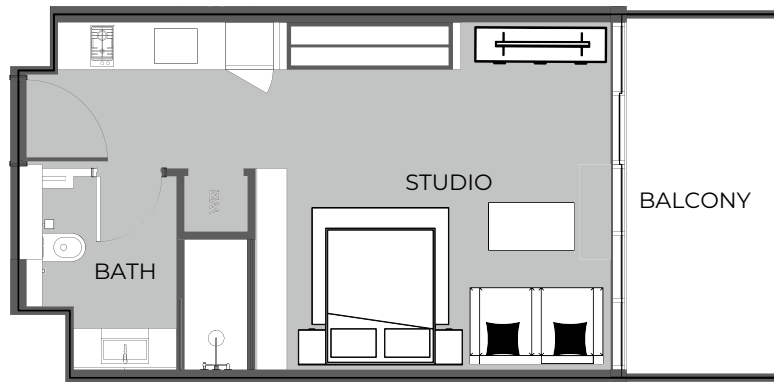

PRESTIGE ONE

The Boulevard
BY PRESTIGE ONE

UNIT 1403 STUDIO TYPE A

The Boulevard
BY PRESTIGE ONE

UNIT SIZE

UNIT AREA	369.31FT²
BALCONY AREA	87.19FT²
TOTAL AREA	456.50FT²