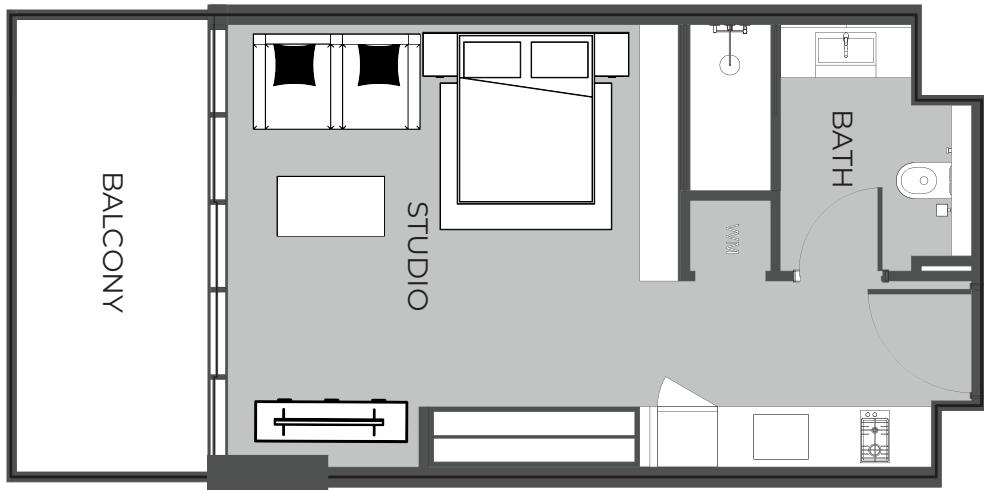

PRESTIGE ONE

The Boulevard
BY PRESTIGE ONE

UNIT 811 1-BEDROOM TYPE B

The Boulevard
BY PRESTIGE ONE

UNIT SIZE

UNIT AREA	651.11FT ²
BALCONY AREA	330.88FT ²
TOTAL AREA	981.99FT ²

UNIT 812 STUDIO TYPE A

The Boulevard
BY PRESTIGE ONE