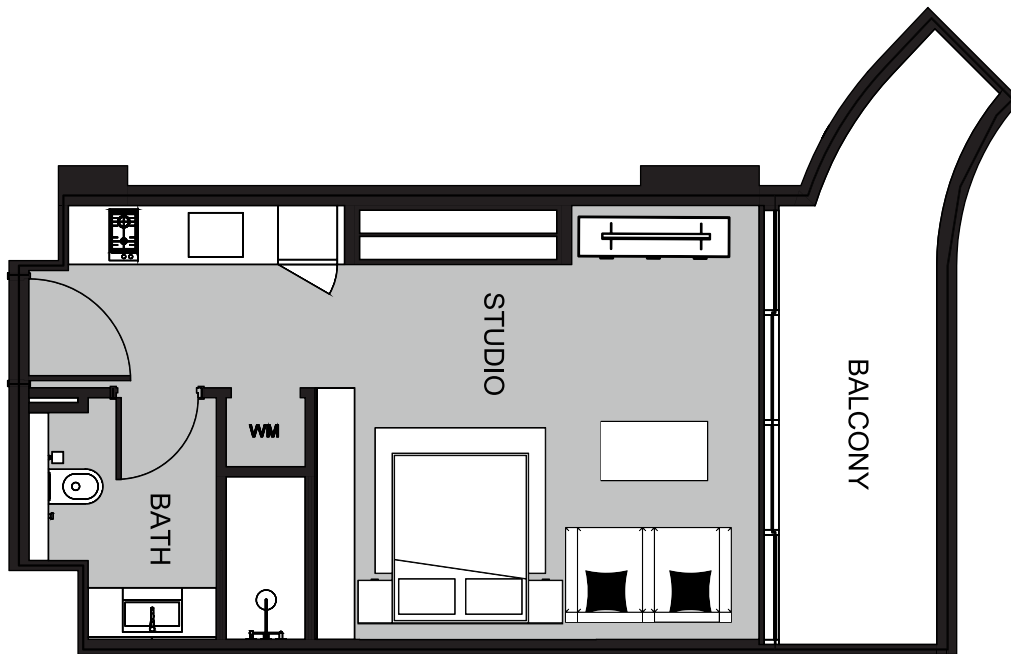

UNIT 1323 STUDIO TYPE A

The Boulevard
BY PRESTIGE ONE

UNIT SIZE

UNIT AREA	369.31FT ²
BALCONY AREA	87.30FT ²
TOTAL AREA	456.61FT ²

UNIT 1324 STUDIO TYPE A

The Boulevard
BY PRESTIGE ONE

UNIT SIZE

UNIT AREA	369.31FT ²
BALCONY AREA	110.65FT ²
TOTAL AREA	479.96FT ²