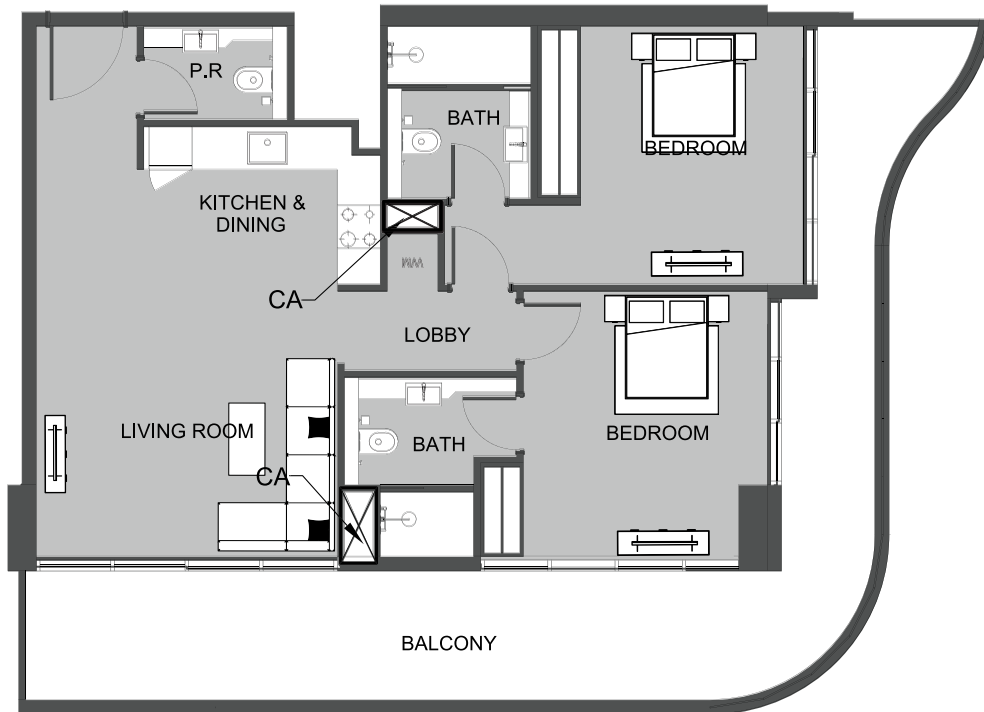

UNIT 616 STUDIO TYPE A

The Boulevard
BY PRESTIGE ONE

UNIT SIZE

UNIT AREA	368.13FT ²
BALCONY AREA	94.94FT ²
TOTAL AREA	463.06FT ²

PRESTIGE ONE

The Boulevard
BY PRESTIGE ONE

UNIT 617 2-BEDROOM TYPE A

The Boulevard
BY PRESTIGE ONE