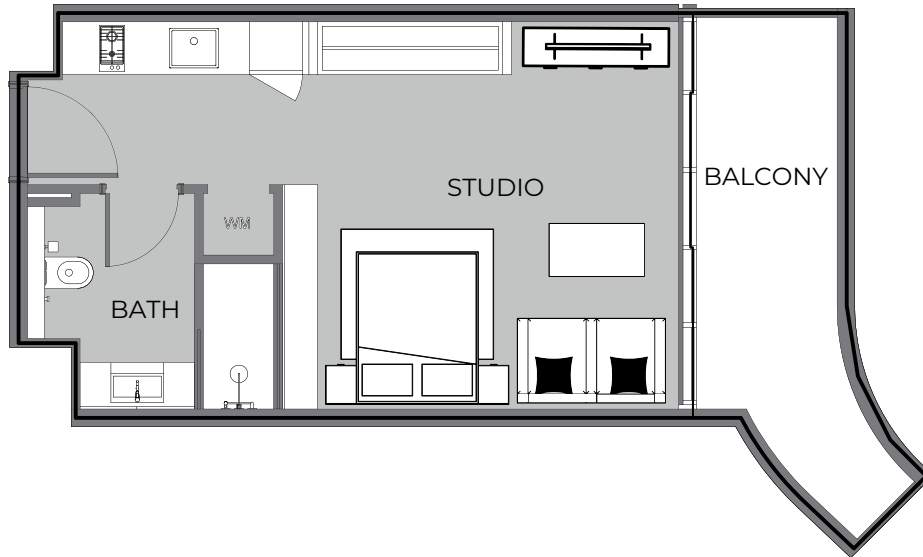

UNIT 301 STUDIO TYPE A

The Boulevard
BY PRESTIGE ONE