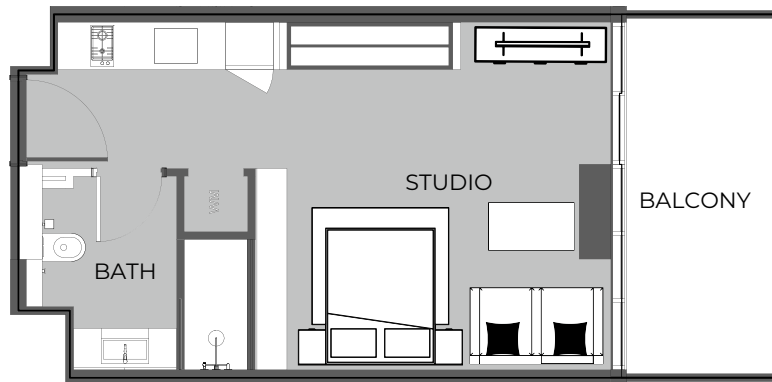

UNIT 902 STUDIO TYPE A

The Boulevard
BY PRESTIGE ONE

UNIT SIZE

UNIT AREA	369.74FT²
BALCONY AREA	86.76FT²
TOTAL AREA	456.50FT²