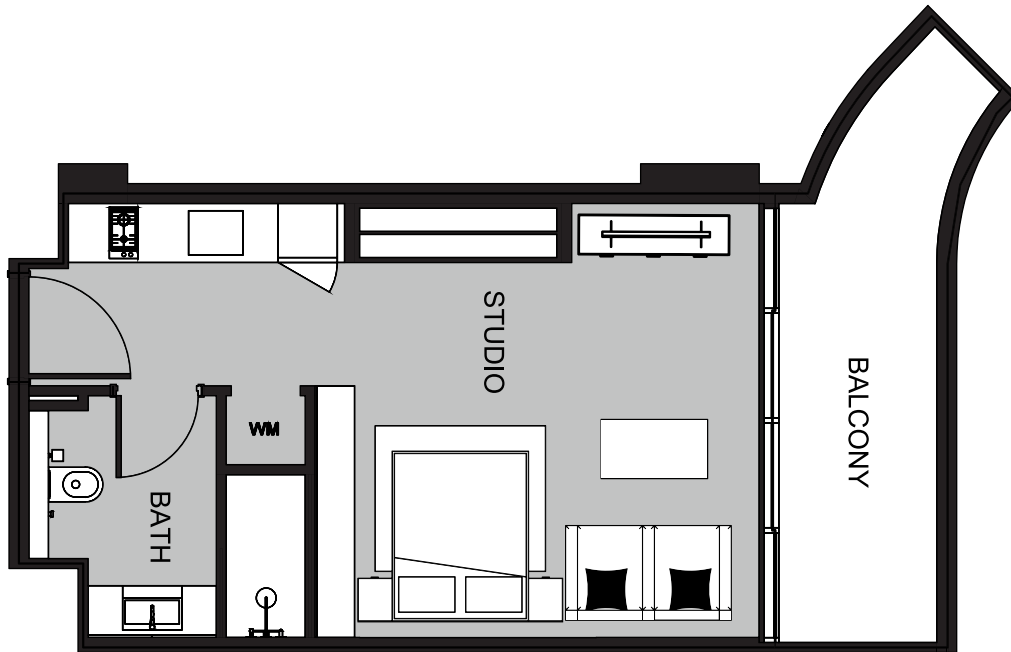

UNIT 723 STUDIO TYPE A

The Boulevard
BY PRESTIGE ONE

UNIT SIZE

UNIT AREA	369.31FT ²
BALCONY AREA	87.30FT ²
TOTAL AREA	456.61FT ²

UNIT 724 STUDIO TYPE A

The Boulevard
BY PRESTIGE ONE

UNIT SIZE

UNIT AREA	369.31FT ²
BALCONY AREA	110.65FT ²
TOTAL AREA	479.96FT ²