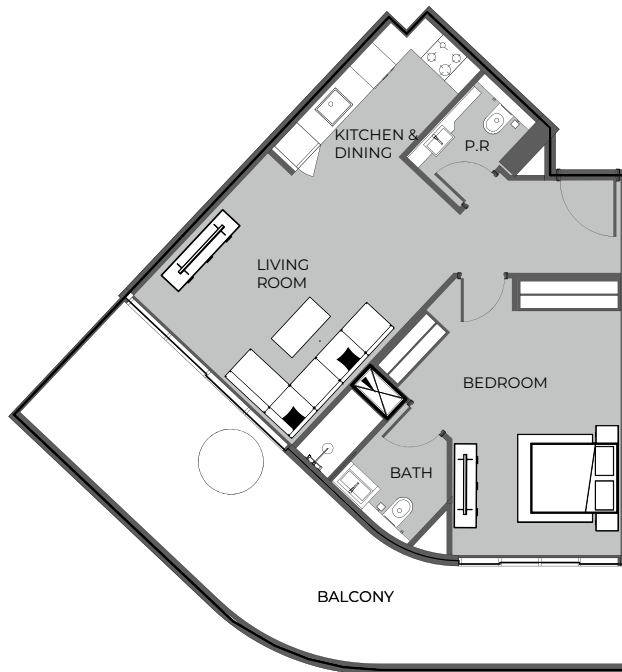

PRESTIGE ONE

The Boulevard
BY PRESTIGE ONE

UNIT 811 1-BEDROOM TYPE B

The Boulevard
BY PRESTIGE ONE

UNIT SIZE

UNIT AREA	651.11FT²
BALCONY AREA	330.88FT²
TOTAL AREA	981.99FT²