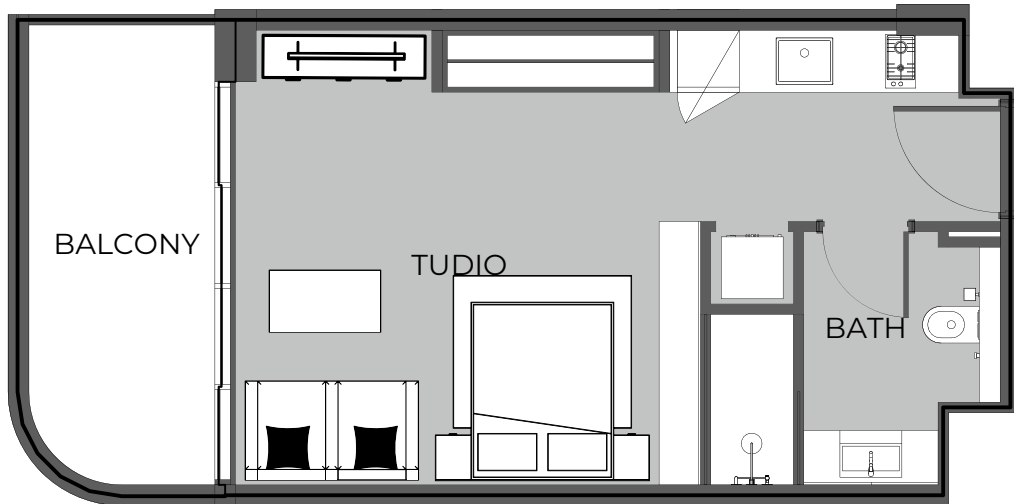

UNIT 609 STUDIO TYPE A

The Boulevard
BY PRESTIGE ONE