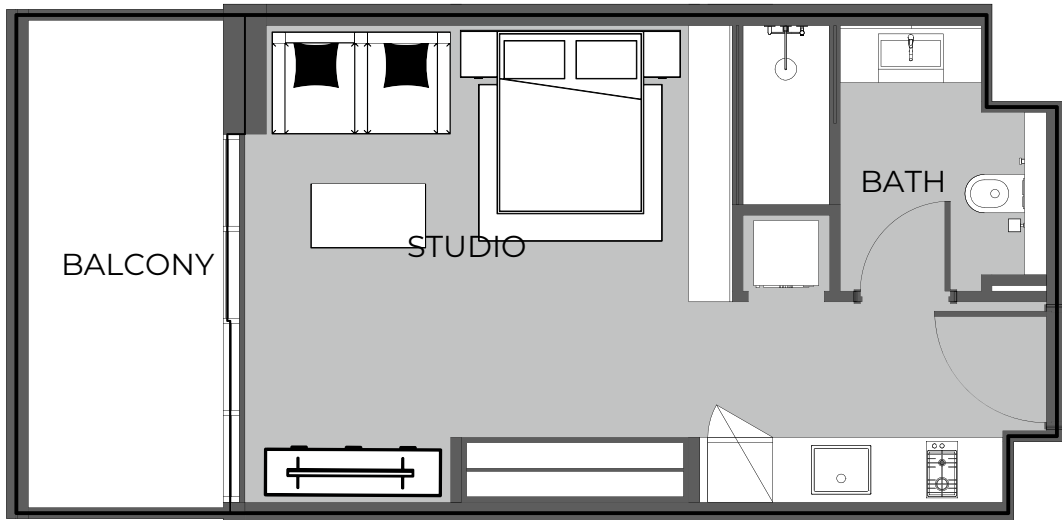

UNIT 1007 STUDIO TYPE A

The Boulevard
BY PRESTIGE ONE