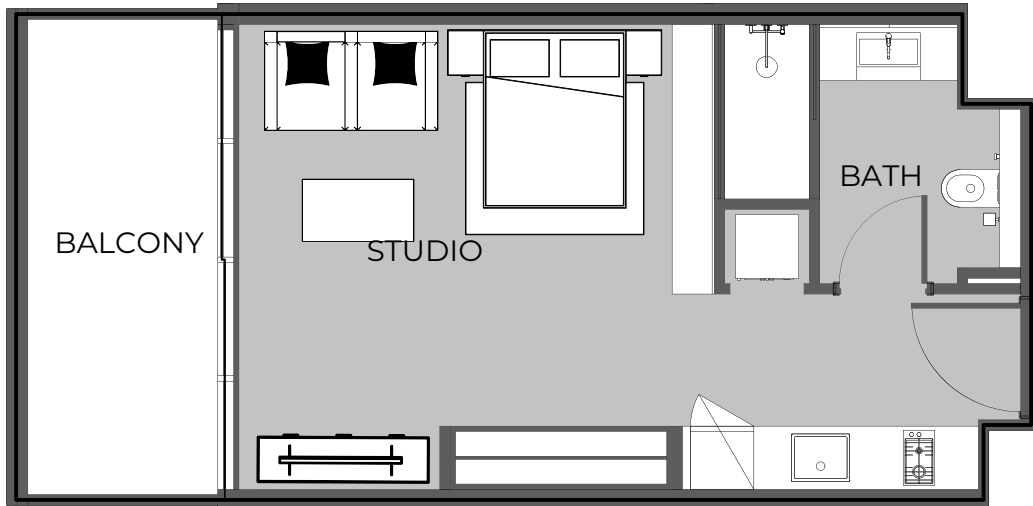

UNIT 605 2-BEDROOM TYPE C

The Boulevard
BY PRESTIGE ONE

UNIT SIZE

UNIT AREA	904.06FT ²
BALCONY AREA	445.20FT ²
TOTAL AREA	1,349.26FT ²

UNIT 606 STUDIO TYPE A

The Boulevard
BY PRESTIGE ONE

UNIT SIZE

UNIT AREA	369.31FT ²
BALCONY AREA	97.09FT ²
TOTAL AREA	466.40FT ²