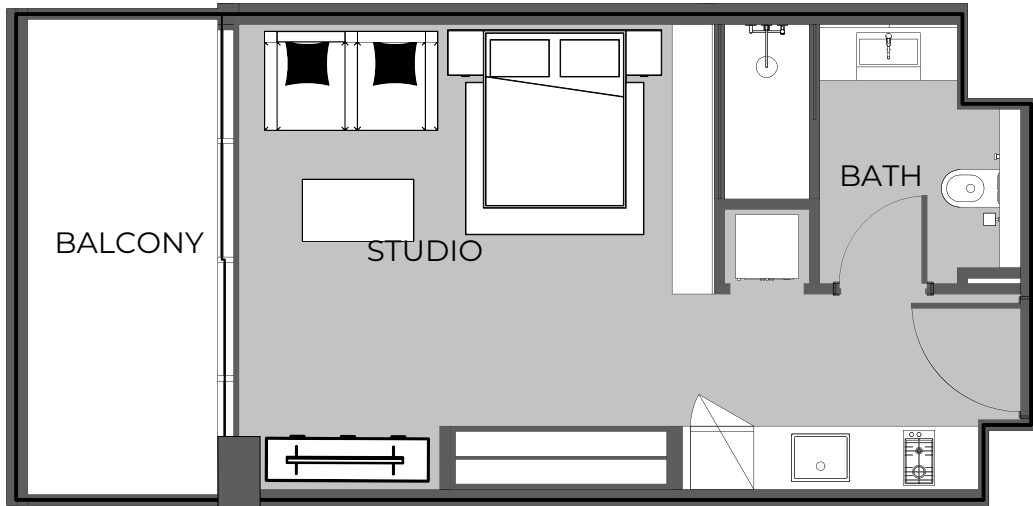

UNIT 1207 STUDIO TYPE A

The Boulevard
BY PRESTIGE ONE

UNIT SIZE

UNIT AREA	367.48FT ²
BALCONY AREA	98.92FT ²
TOTAL AREA	466.40FT ²

UNIT 1208 STUDIO TYPE A

The Boulevard
BY PRESTIGE ONE

UNIT SIZE

UNIT AREA	368.34FT ²
BALCONY AREA	98.96FT ²
TOTAL AREA	466.40FT ²