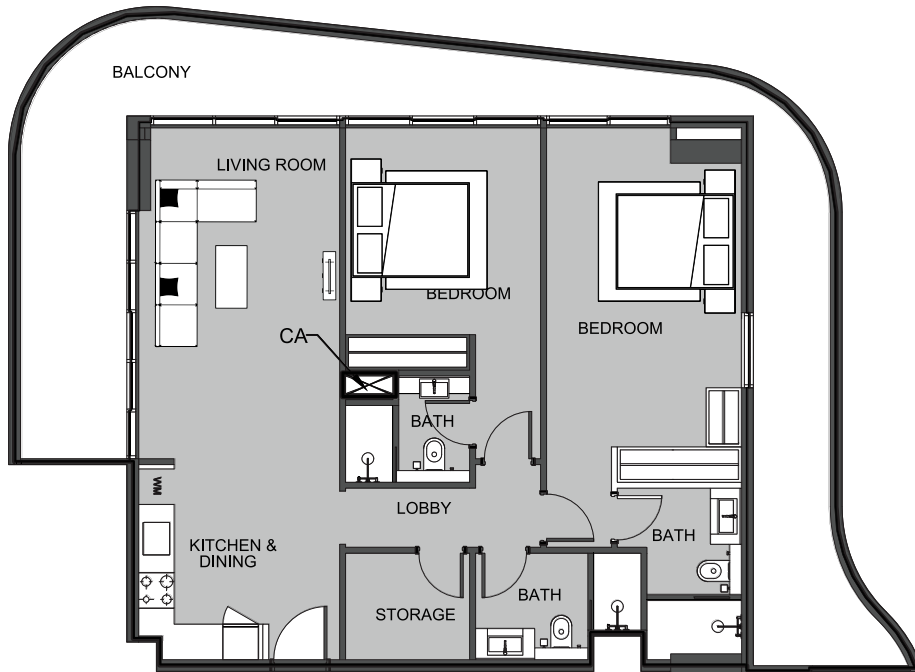

PRESTIGE ONE

The Boulevard
BY PRESTIGE ONE

UNIT 1620 2-BEDROOM TYPE B

The Boulevard
BY PRESTIGE ONE

UNIT SIZE

UNIT AREA	1,025FT ²
BALCONY AREA	59FT ²
TOTAL AREA	1,483.91FT ²

UNIT 1621 1-BEDROOM TYPE E

The Boulevard
BY PRESTIGE ONE