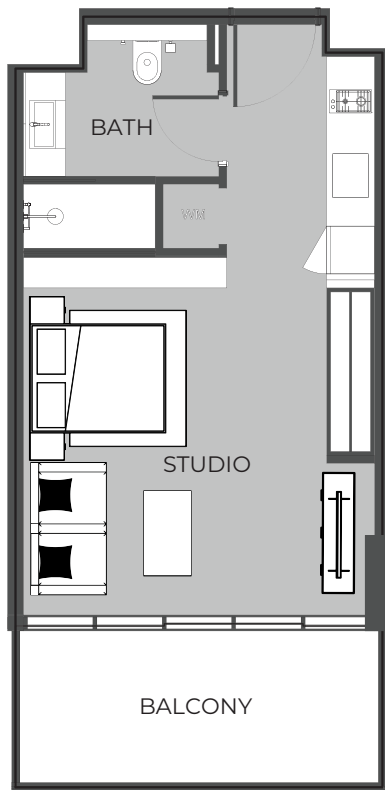

UNIT 112 STUDIO TYPE A

The Boulevard
BY PRESTIGE ONE

UNIT SIZE

UNIT AREA	369.42FT ²
BALCONY AREA	99.46FT ²
TOTAL AREA	468.88FT ²

UNIT 113 STUDIO TYPE A

The Boulevard
BY PRESTIGE ONE

UNIT SIZE

UNIT AREA	369.42FT ²
BALCONY AREA	99.46FT ²
TOTAL AREA	468.88FT ²

UNIT 114 STUDIO TYPE A

The Boulevard
BY PRESTIGE ONE

UNIT SIZE

UNIT AREA	369.42FT ²
BALCONY AREA	99.46FT ²
TOTAL AREA	468.88FT ²

UNIT 116 STUDIO TYPE A

The Boulevard
BY PRESTIGE ONE

UNIT SIZE

UNIT AREA	368.56FT ²
BALCONY AREA	99.57FT ²
TOTAL AREA	468.12FT ²