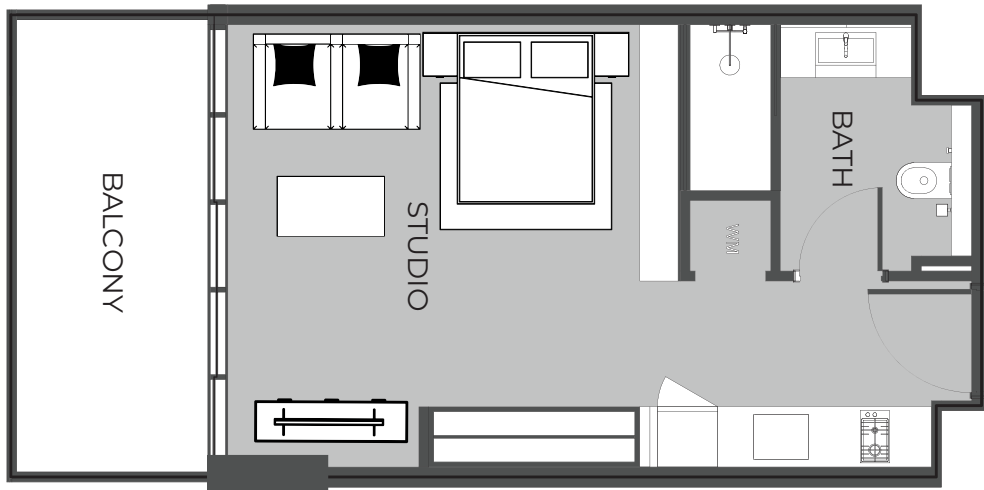

UNIT 314 STUDIO TYPE A

The Boulevard
BY PRESTIGE ONE