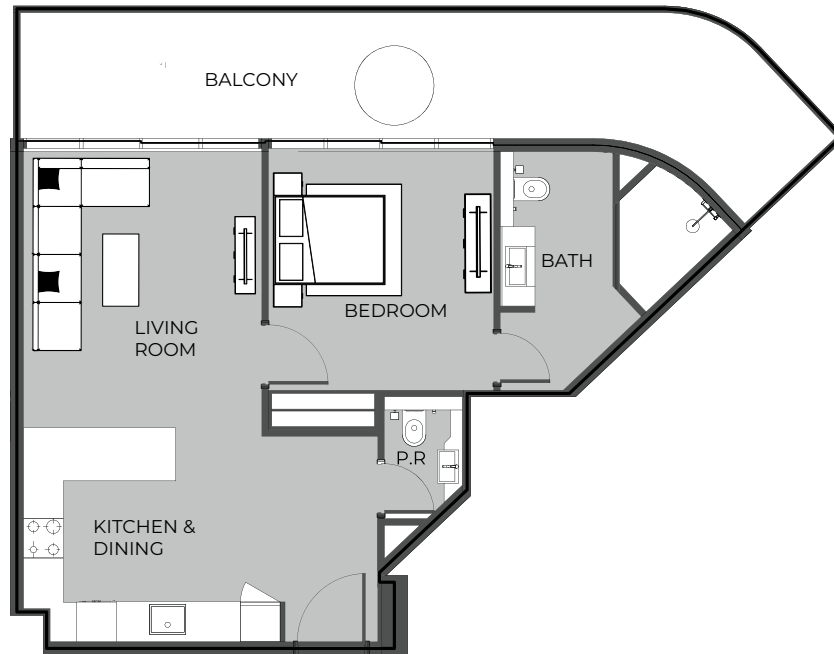

UNIT 1310 STUDIO TYPE C

The Boulevard
BY PRESTIGE ONE