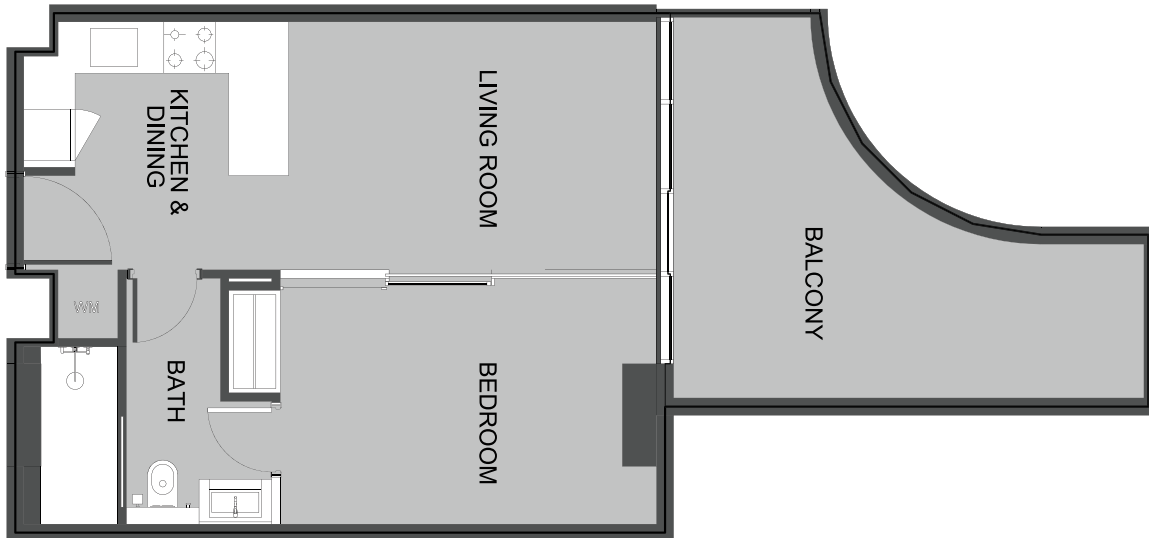

PRESTIGE ONE

The Boulevard
BY PRESTIGE ONE

UNIT 1620 2-BEDROOM TYPE B

The Boulevard
BY PRESTIGE ONE

UNIT SIZE

UNIT AREA	1,025FT ²
BALCONY AREA	59FT ²
TOTAL AREA	1,483.91FT ²

UNIT 1621 1-BEDROOM TYPE E

The Boulevard
BY PRESTIGE ONE