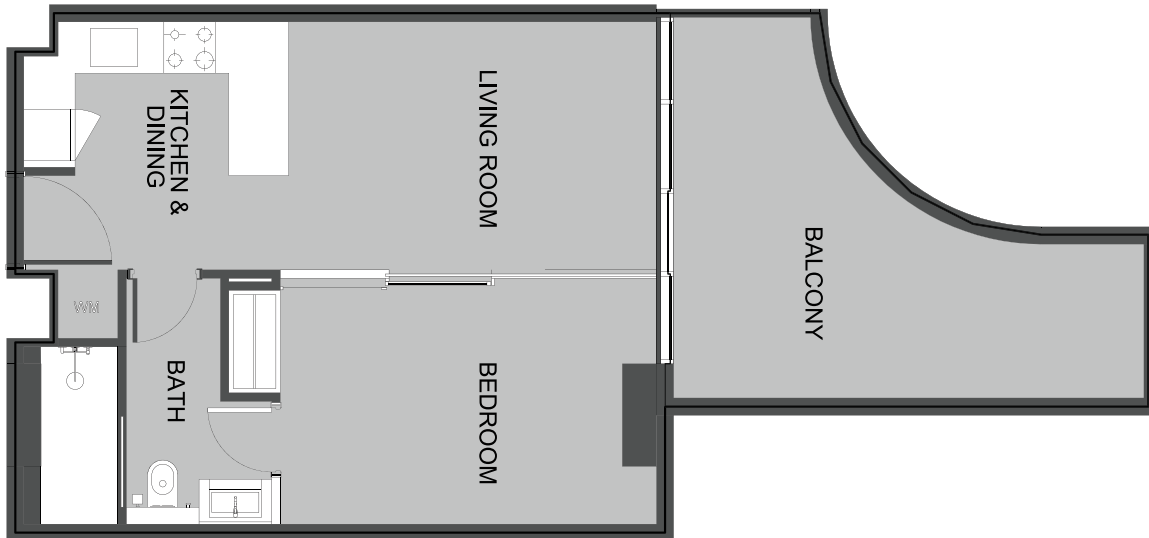

PRESTIGE ONE

The Boulevard
BY PRESTIGE ONE

UNIT 1020 2-BEDROOM TYPE B

The Boulevard
BY PRESTIGE ONE

UNIT SIZE

UNIT AREA	1,025FT ²
BALCONY AREA	59FT ²
TOTAL AREA	1,483.91FT ²

UNIT 1021 1-BEDROOM TYPE E

The Boulevard
BY PRESTIGE ONE