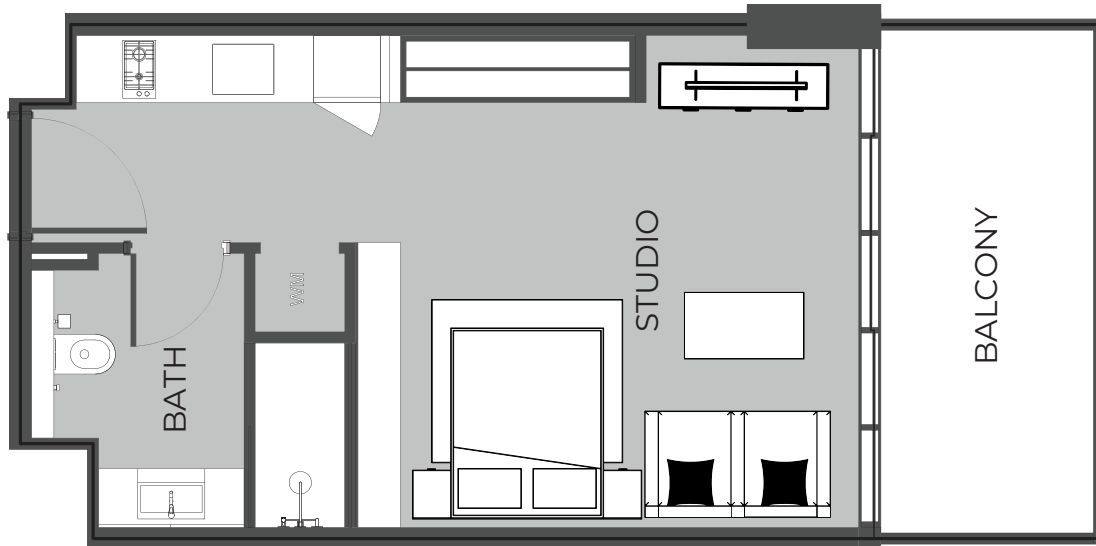

UNIT 1622 STUDIO TYPE A

The Boulevard
BY PRESTIGE ONE