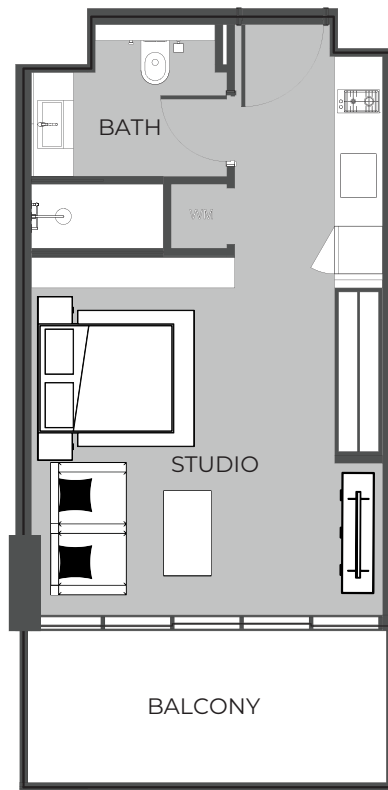

The Boulevard
BY PRESTIGE ONE

UNIT SIZE

UNIT AREA	369.42FT ²
BALCONY AREA	99.46FT ²
TOTAL AREA	468.88FT ²

UNIT 215

2-BEDROOM TYPE A

The Boulevard
BY PRESTIGE ONE

UNIT SIZE

UNIT AREA	369.42FT ²
BALCONY AREA	99.46FT ²
TOTAL AREA	468.88FT ²

UNIT 216 STUDIO TYPE A

The Boulevard
BY PRESTIGE ONE

UNIT SIZE

UNIT AREA	368.56FT ²
BALCONY AREA	99.57FT ²
TOTAL AREA	468.12FT ²

UNIT 217 2-BEDROOM TYPE A

The Boulevard
BY PRESTIGE ONE

UNIT SIZE

UNIT AREA	851.53FT ²
BALCONY AREA	348.10FT ²
TOTAL AREA	1,199.64FT ²