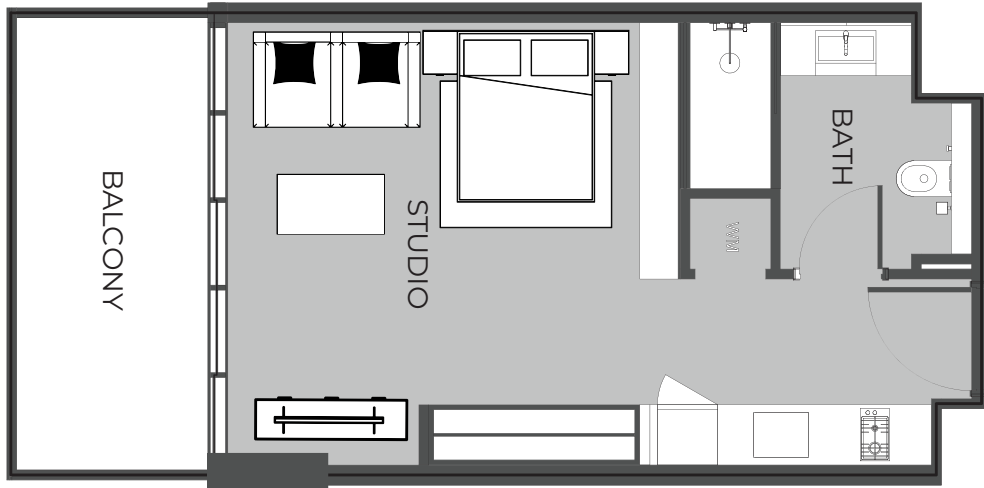

UNIT 1616 STUDIO TYPE A

The Boulevard
BY PRESTIGE ONE