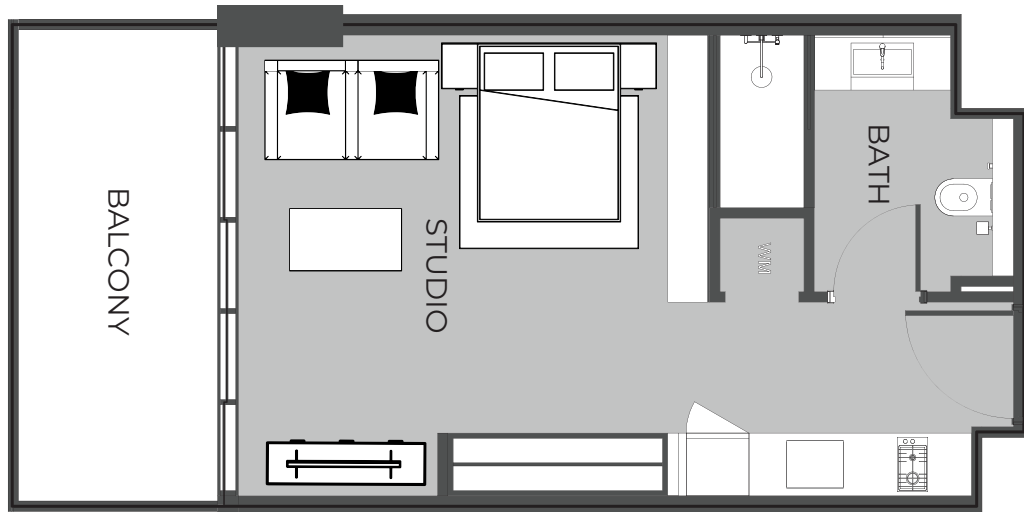

UNIT 1515 STUDIO TYPE A

The Boulevard
BY PRESTIGE ONE