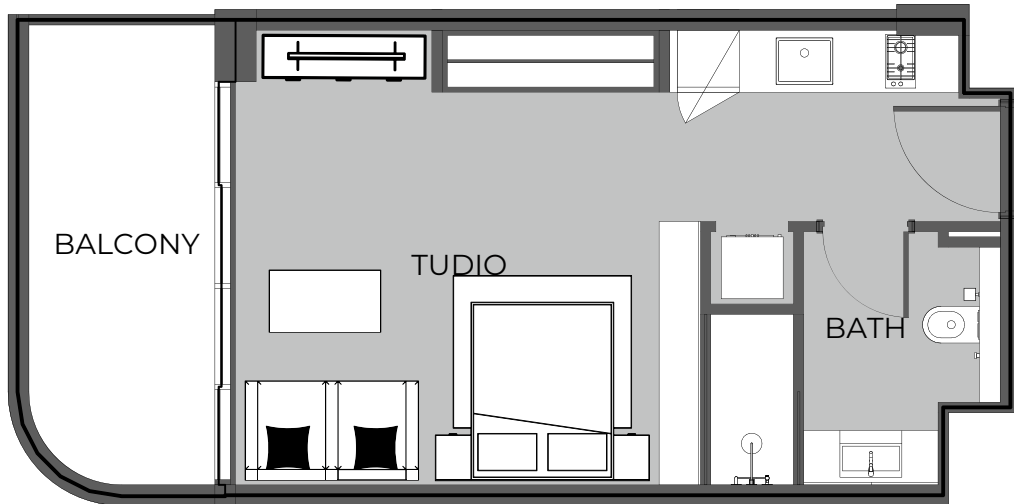

UNIT 1009 STUDIO TYPE A

The Boulevard
BY PRESTIGE ONE