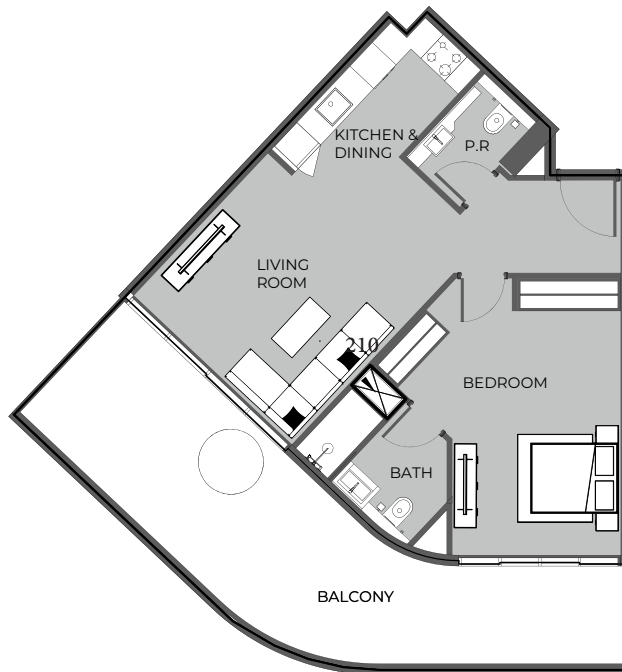

UNIT 209 STUDIO TYPE A

The Boulevard
BY PRESTIGE ONE

UNIT SIZE

UNIT AREA	368.45FT ²
BALCONY AREA	100.43FT ²
TOTAL AREA	468.88FT ²

UNIT 210 1-BEDROOM TYPE C

The Boulevard
BY PRESTIGE ONE

UNIT SIZE

UNIT AREA	657.78FT ²
BALCONY AREA	271.47FT ²
TOTAL AREA	929.25FT ²

UNIT 211

1-BEDROOM TYPE B

The Boulevard
BY PRESTIGE ONE

UNIT SIZE

UNIT AREA	651.11FT ²
BALCONY AREA	106.02FT ²
TOTAL AREA	757.13FT ²

UNIT 212 STUDIO TYPE A

The Boulevard
BY PRESTIGE ONE

UNIT SIZE