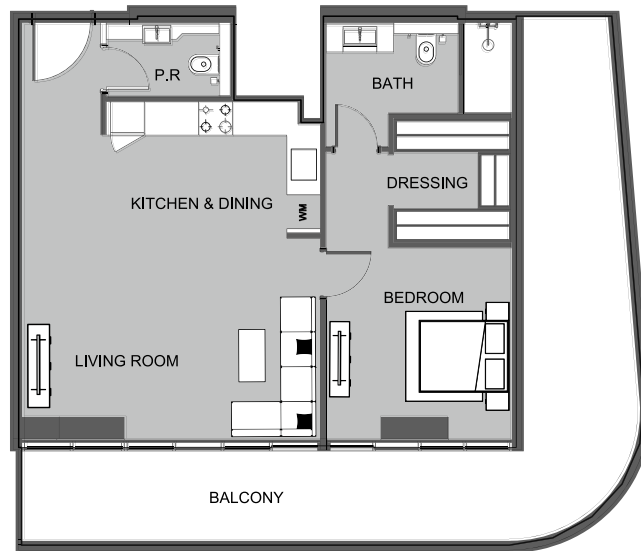

UNIT 1103 STUDIO TYPE A

The Boulevard
BY PRESTIGE ONE

UNIT SIZE

UNIT AREA	369.53FT ²
BALCONY AREA	86.76FT ²
TOTAL AREA	456.50FT ²

UNIT 1104 1-BEDROOM TYPE D

The Boulevard
BY PRESTIGE ONE

UNIT SIZE

UNIT AREA	709.02FT ²
BALCONY AREA	363.60FT ²
TOTAL AREA	1,072.62FT ²