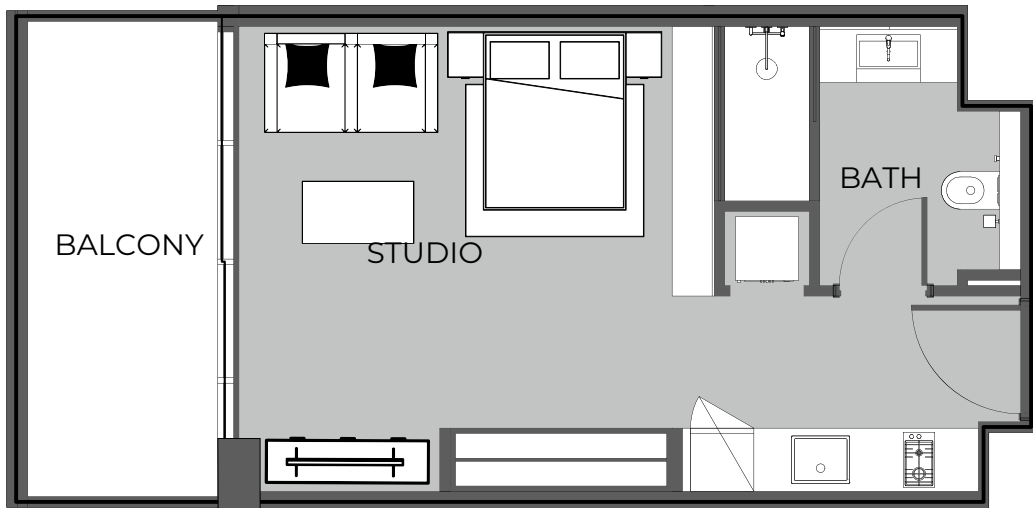

UNIT 407 STUDIO TYPE A

The Boulevard
BY PRESTIGE ONE

UNIT SIZE

UNIT AREA	367.48FT ²
BALCONY AREA	98.92FT ²
TOTAL AREA	466.40FT ²

UNIT 408 STUDIO TYPE A

The Boulevard
BY PRESTIGE ONE

UNIT SIZE

UNIT AREA	368.34FT ²
BALCONY AREA	98.96FT ²
TOTAL AREA	466.40FT ²