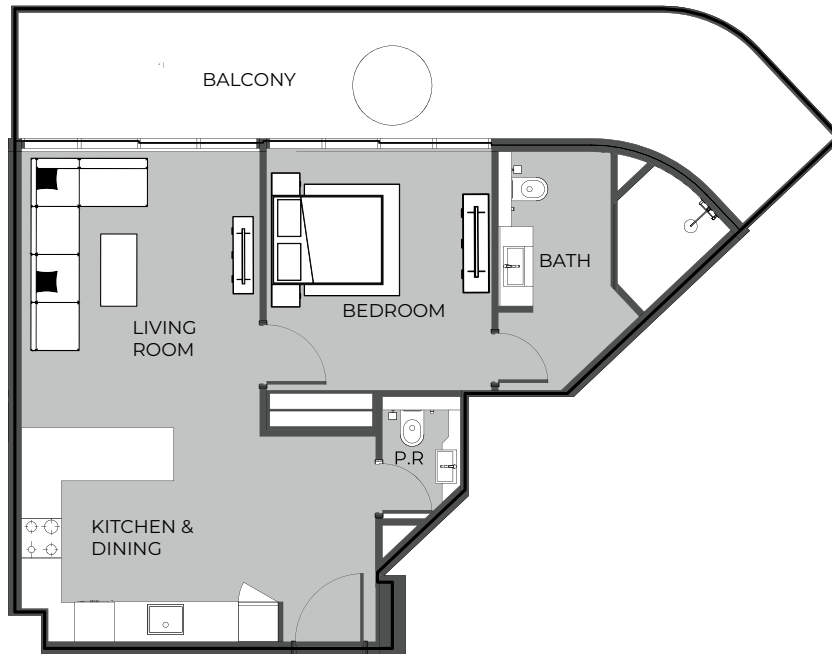

PRESTIGE ONE

The Boulevard
BY PRESTIGE ONE

UNIT 710 STUDIO TYPE C

The Boulevard
BY PRESTIGE ONE

UNIT SIZE

UNIT AREA	657.78FT²
BALCONY AREA	265.55FT²
TOTAL AREA	923.33FT²