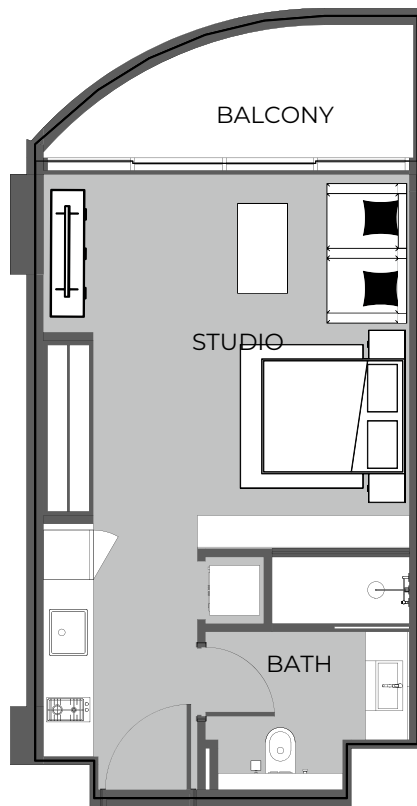

UNIT 222 STUDIO TYPE A

The Boulevard
BY PRESTIGE ONE