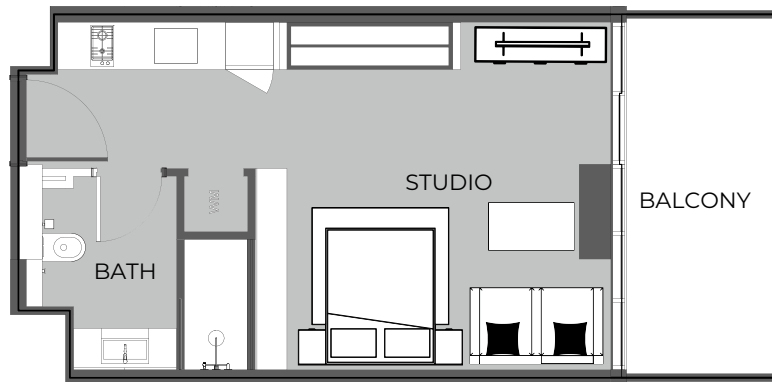

The Boulevard
BY PRESTIGE ONE

UNIT SIZE

UNIT AREA	369.53FT ²
BALCONY AREA	107.64FT ²
TOTAL AREA	477.16FT ²

UNIT 302 STUDIO TYPE A

The Boulevard
BY PRESTIGE ONE

UNIT SIZE

UNIT AREA	369.74FT ²
BALCONY AREA	86.76FT ²
TOTAL AREA	456.50FT ²