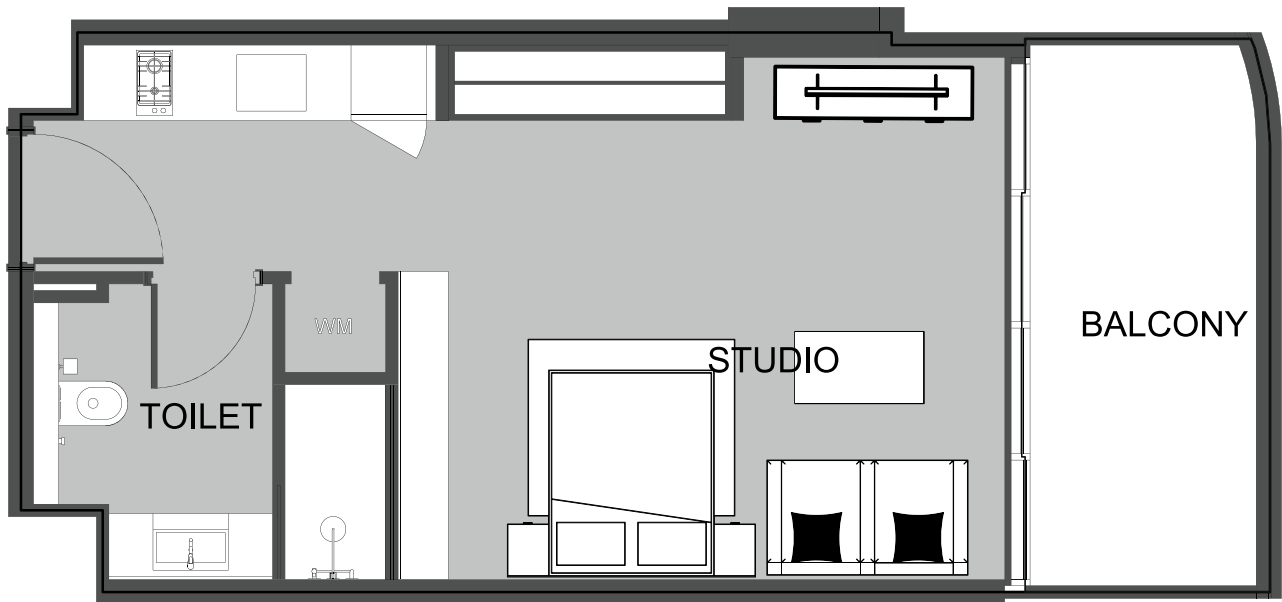

UNIT 1018 STUDIO TYPE A

The Boulevard
BY PRESTIGE ONE

UNIT SIZE

UNIT AREA	377.38FT ²
BALCONY AREA	156.61FT ²
TOTAL AREA	534FT ²

UNIT 1019 STUDIO TYPE A

The Boulevard
BY PRESTIGE ONE

UNIT SIZE

UNIT AREA	374.37FT ²
BALCONY AREA	95.37FT ²
TOTAL AREA	469.74FT ²