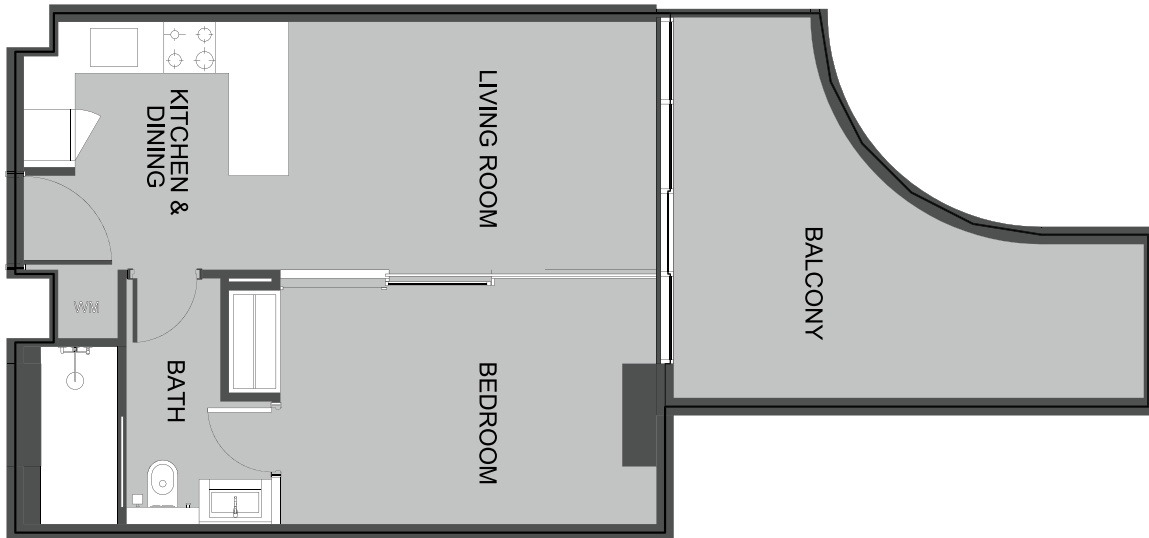

PRESTIGE ONE

The Boulevard
BY PRESTIGE ONE

UNIT 1220 2-BEDROOM TYPE B

The Boulevard
BY PRESTIGE ONE

UNIT SIZE

UNIT AREA	1,025FT ²
BALCONY AREA	59FT ²
TOTAL AREA	1,483.91FT ²

UNIT 1221 1-BEDROOM TYPE E

The Boulevard
BY PRESTIGE ONE