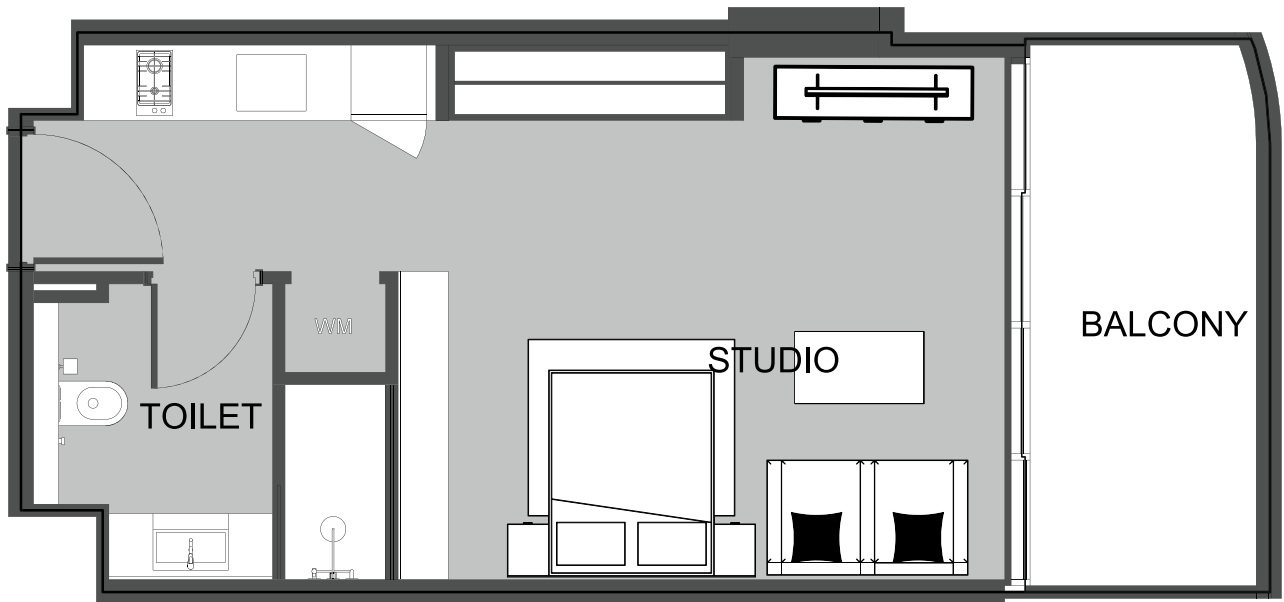

UNIT 318 STUDIO TYPE B

The Boulevard
BY PRESTIGE ONE

UNIT SIZE

UNIT AREA	377.38FT ²
BALCONY AREA	157.58FT ²
TOTAL AREA	534.97FT ²

UNIT 319 STUDIO TYPE B

The Boulevard
BY PRESTIGE ONE

UNIT SIZE

UNIT AREA	373.18FT ²
BALCONY AREA	92.35FT ²
TOTAL AREA	465.54FT ²