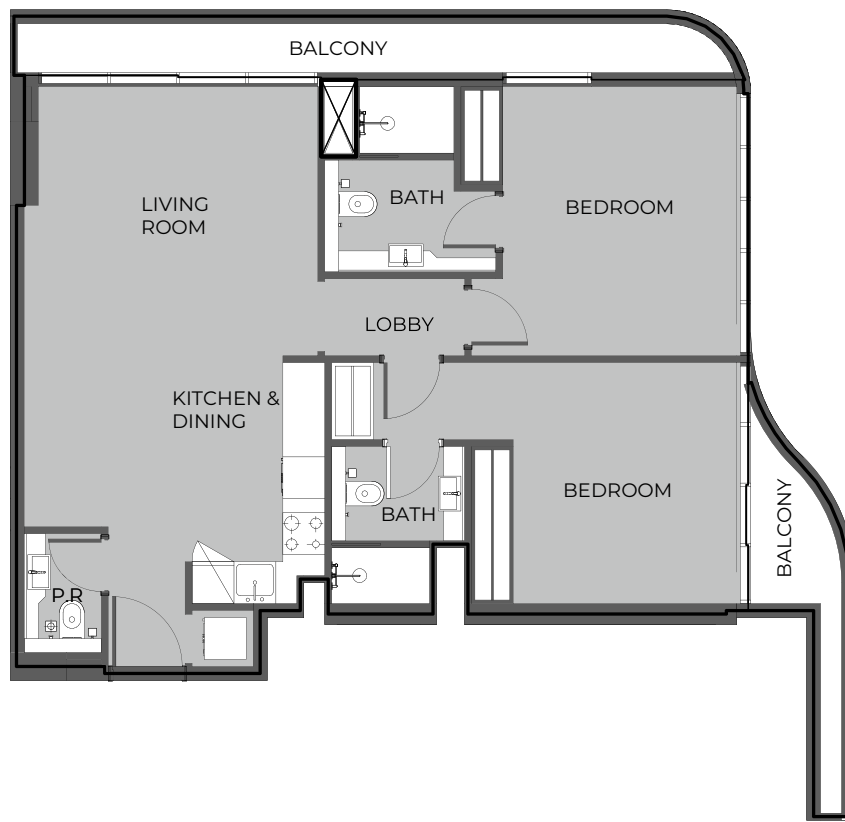

UNIT 218 2-BEDROOM TYPE D

The Boulevard
BY PRESTIGE ONE