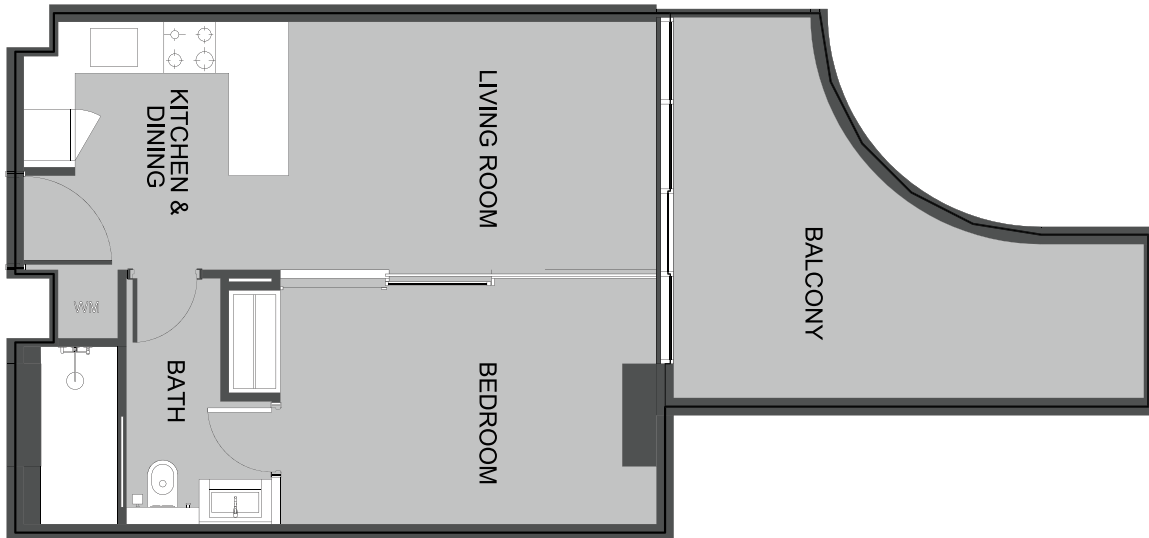

The Boulevard
 BY PRESTIGE ONE

UNIT SIZE

UNIT AREA	1,025FT ²
BALCONY AREA	59FT ²
TOTAL AREA	1,483.91FT ²

UNIT 621

T-BEDROOM TYPE E

The Boulevard
BY PRESTIGE ONE

UNIT SIZE

UNIT AREA	493.42FT ²
BALCONY AREA	184.49FT ²
TOTAL AREA	677.91FT ²