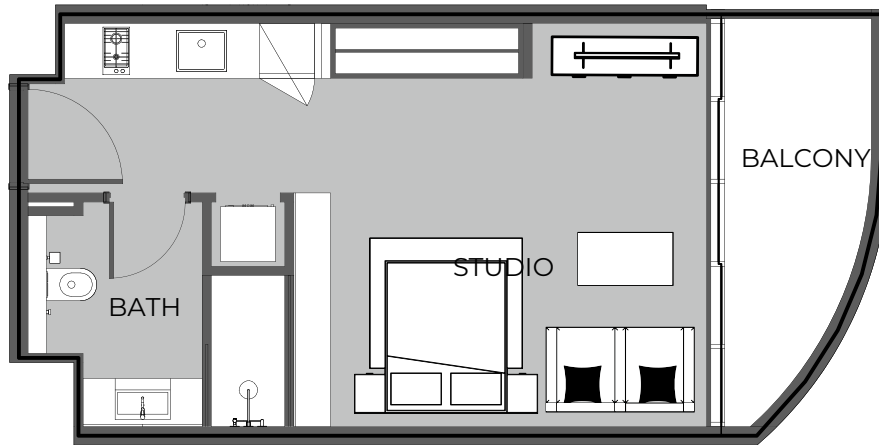

UNIT 1524 STUDIO TYPE A

The Boulevard
BY PRESTIGE ONE

UNIT SIZE

UNIT AREA	369.31FT ²
BALCONY AREA	110.65FT ²
TOTAL AREA	479.96FT ²

UNIT 1601 STUDIO TYPE A

The Boulevard
BY PRESTIGE ONE

UNIT SIZE

UNIT AREA	369.53FT ²
BALCONY AREA	72.76FT ²
TOTAL AREA	442.29FT ²