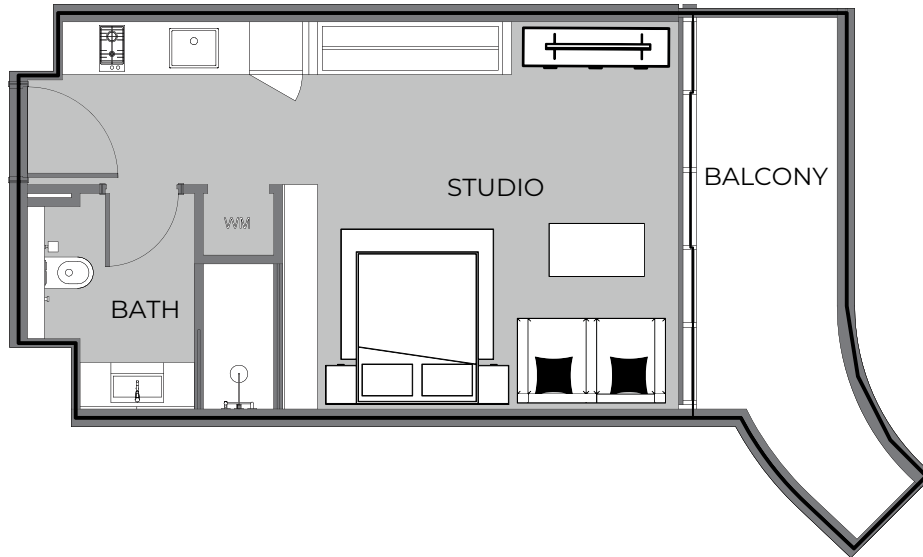

UNIT 501 STUDIO TYPE A

The Boulevard
BY PRESTIGE ONE