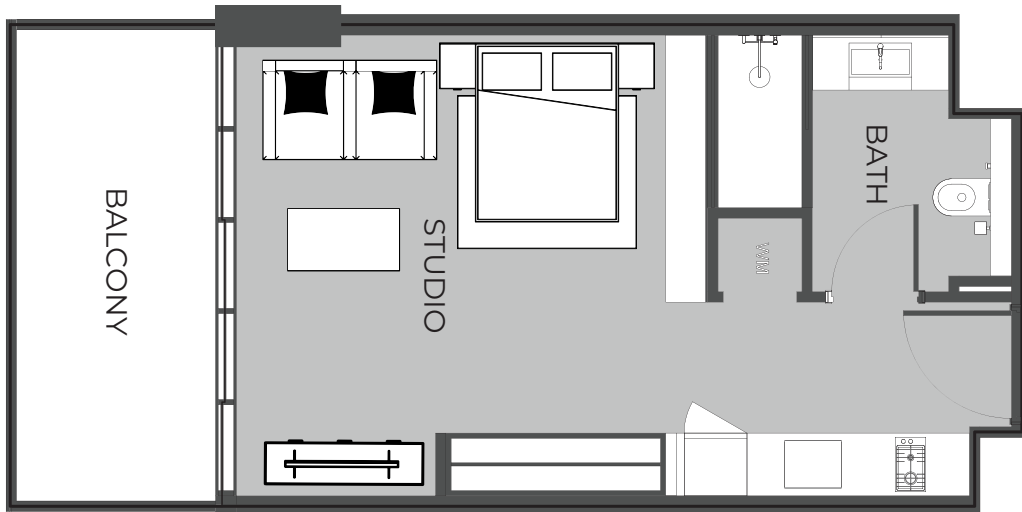

UNIT 1415 STUDIO TYPE A

The Boulevard
BY PRESTIGE ONE