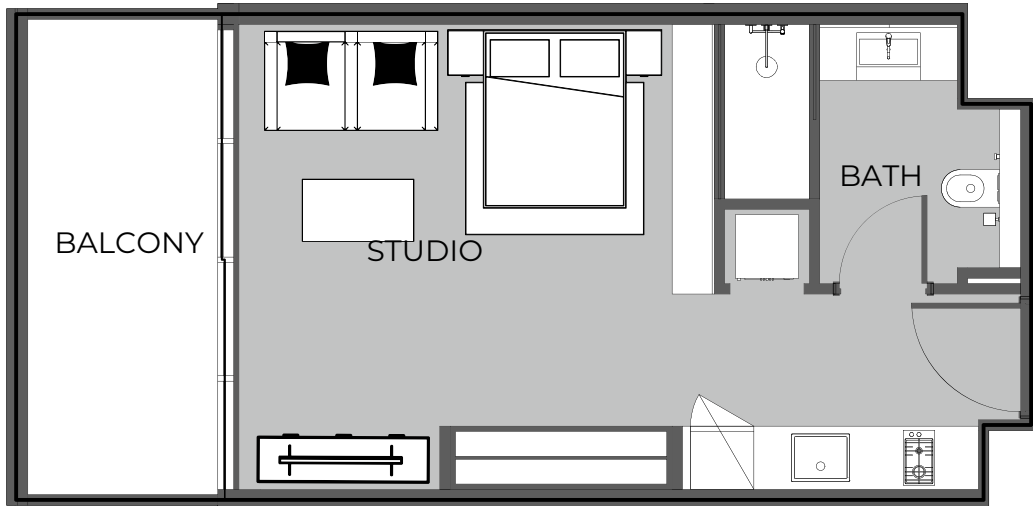

UNIT 1005 2-BEDROOM TYPE C

The Boulevard
BY PRESTIGE ONE

UNIT SIZE

UNIT AREA	904.06FT ²
BALCONY AREA	445.20FT ²
TOTAL AREA	1,349.26FT ²

UNIT 1006 STUDIO TYPE A

The Boulevard
BY PRESTIGE ONE

UNIT SIZE

UNIT AREA	369.31FT ²
BALCONY AREA	97.09FT ²
TOTAL AREA	466.40FT ²