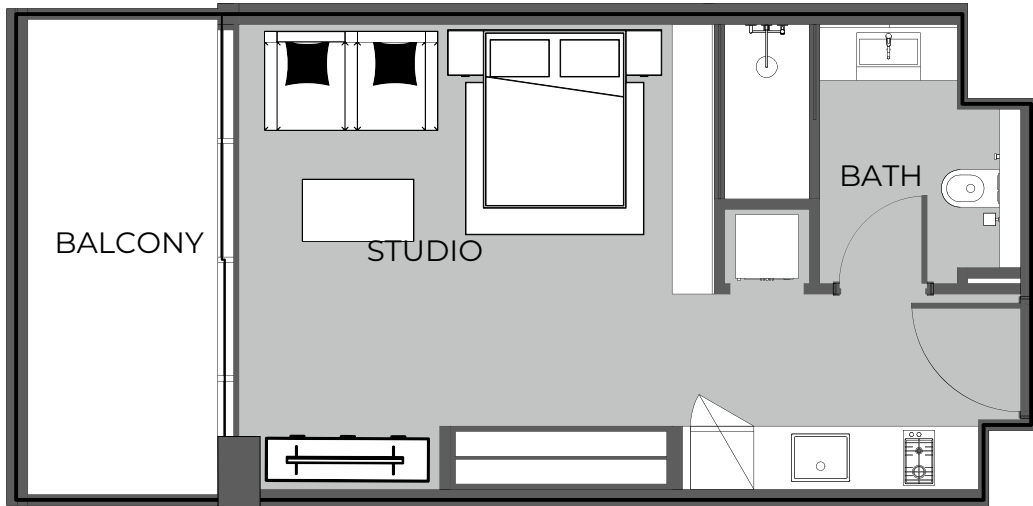

UNIT 507 STUDIO TYPE A

The Boulevard
BY PRESTIGE ONE

UNIT SIZE

UNIT AREA	367.48FT ²
BALCONY AREA	3100.10FT ²
TOTAL AREA	467.58FT ²

UNIT 08 5 STUDIO TYPE A

The Boulevard
BY PRESTIGE ONE

UNIT SIZE

UNIT AREA	368.34FT ²
BALCONY AREA	98.06FT ²
TOTAL AREA	466.40FT ²