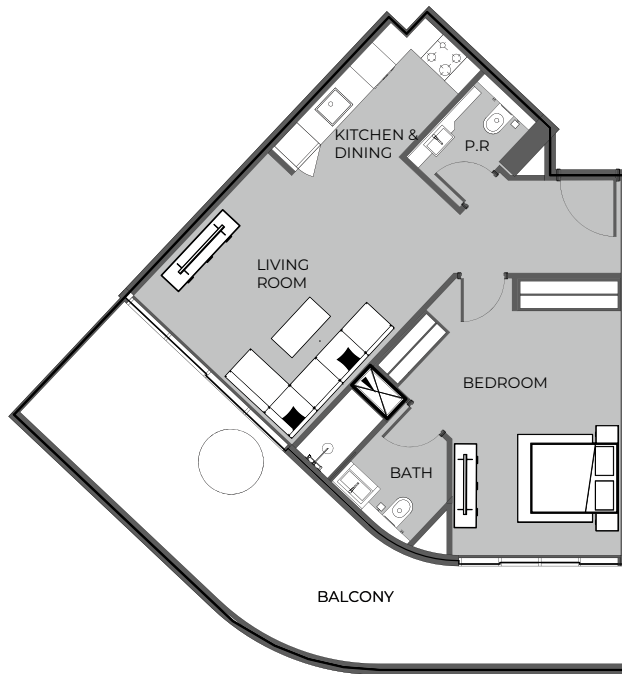

UNIT 1211

1-BEDROOM TYPE B

The Boulevard
BY PRESTIGE ONE