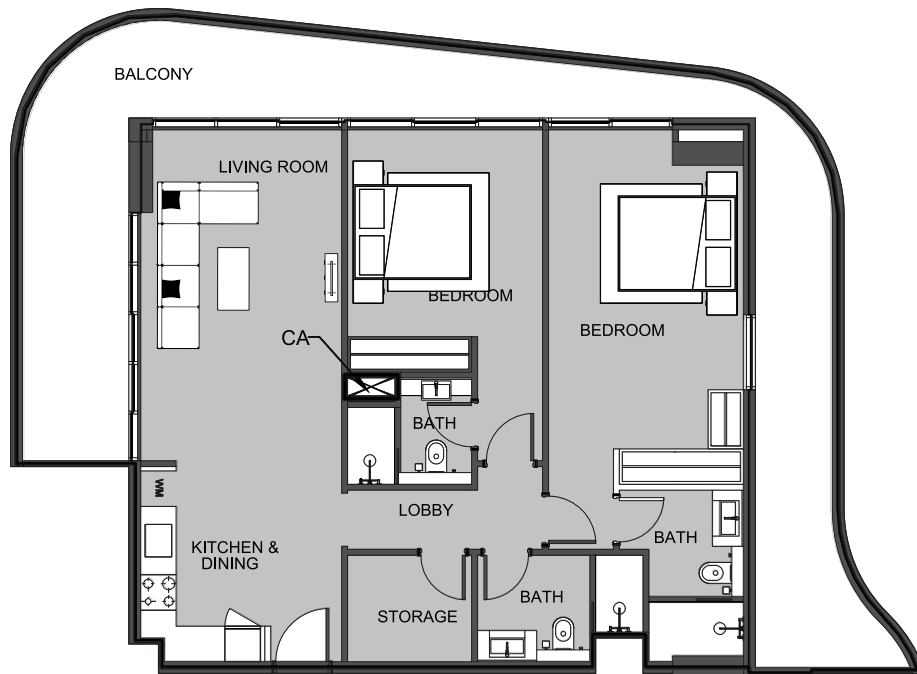

PRESTIGE ONE

The Boulevard
BY PRESTIGE ONE

UNIT 720 2-BEDROOM TYPE B

The Boulevard
BY PRESTIGE ONE

UNIT SIZE

UNIT AREA	1025FT²
BALCONY AREA	463FT²
TOTAL AREA	1,487.68FT²