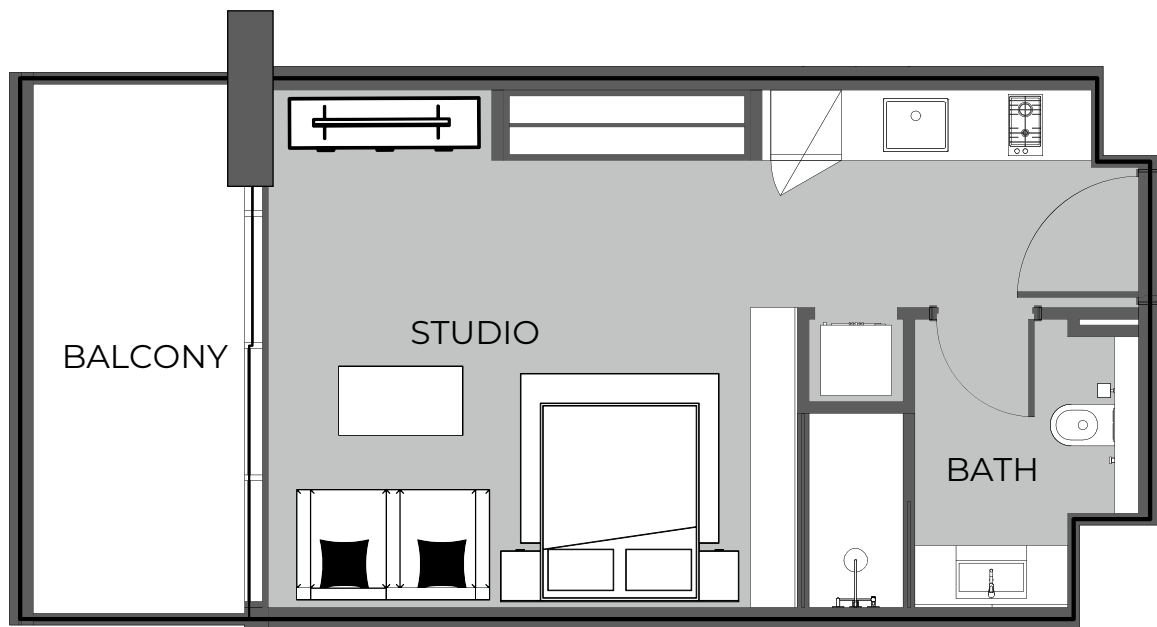

UNIT 1509 STUDIO TYPE A

The Boulevard
BY PRESTIGE ONE