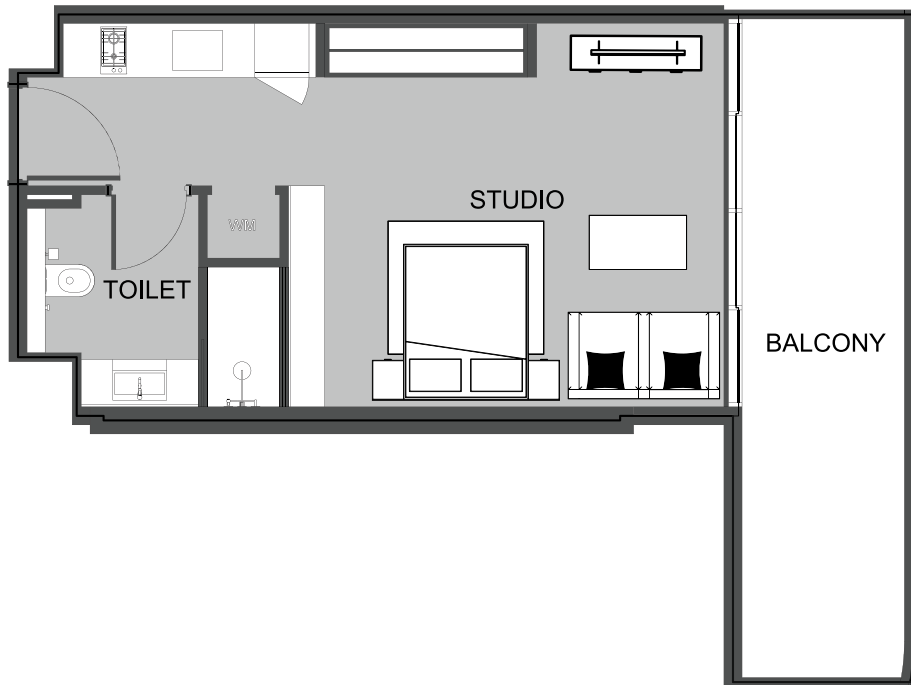

UNIT 1518 STUDIO TYPE A

The Boulevard
BY PRESTIGE ONE