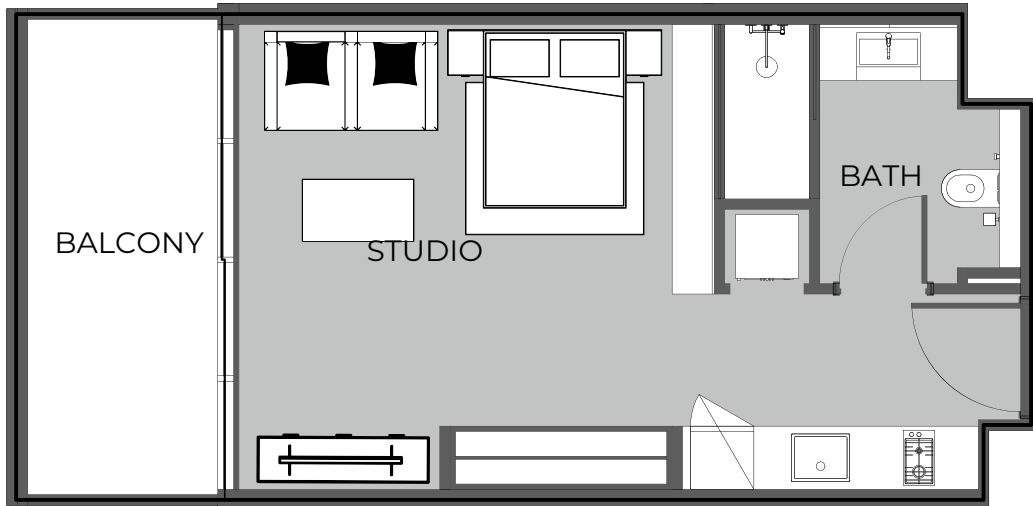

UNIT 305 2-BEDROOM TYPE E

The Boulevard
BY PRESTIGE ONE

UNIT SIZE

UNIT AREA	771.45FT ²
BALCONY AREA	487.93FT ²
TOTAL AREA	1,259.38FT ²

UNIT 306 STUDIO TYPE A

The Boulevard
BY PRESTIGE ONE

UNIT SIZE

UNIT AREA	369.31FT ²
BALCONY AREA	96.01FT ²
TOTAL AREA	465.32FT ²