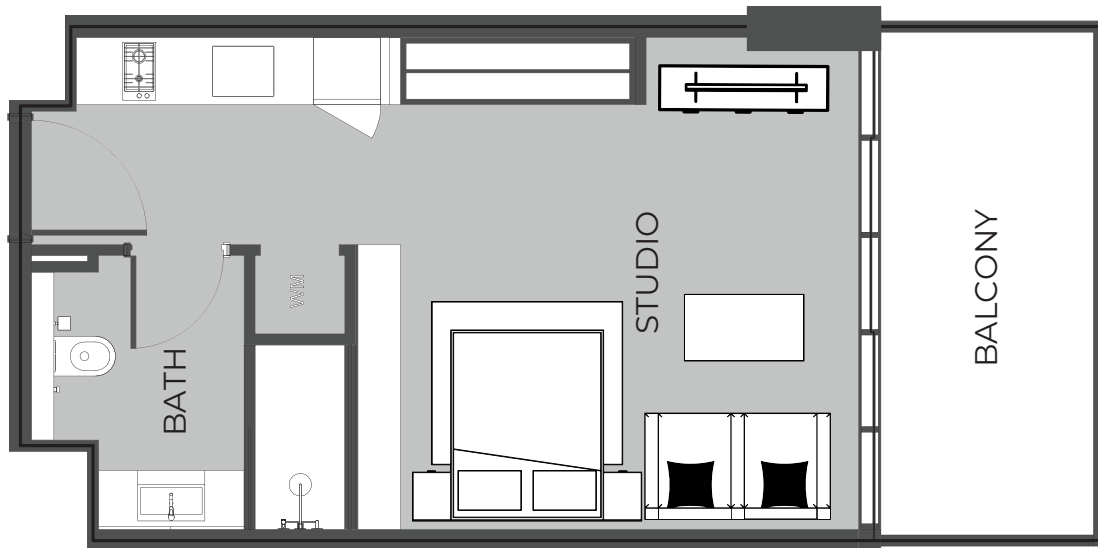

UNIT SIZE

UNIT AREA	493.31FT ²
BALCONY AREA	186.75FT ²
TOTAL AREA	680.06FT ²

UNIT 522 STUDIO TYPE A

The Boulevard
BY PRESTIGE ONE

UNIT SIZE

UNIT AREA	369.31FT ²
BALCONY AREA	87.19FT ²
TOTAL AREA	456.50FT ²