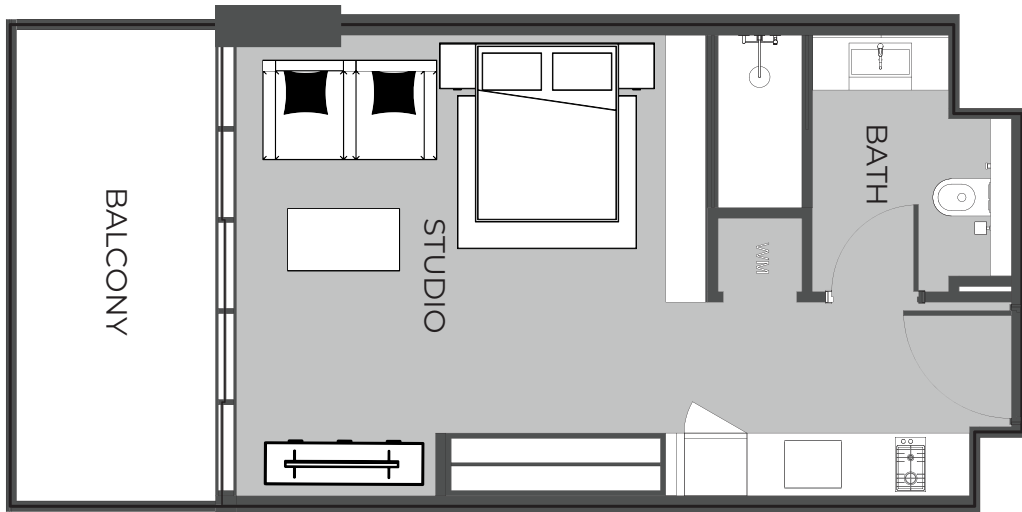

UNIT 514 STUDIO TYPE A

The Boulevard
BY PRESTIGE ONE

UNIT SIZE

UNIT AREA	369.42FT ²
BALCONY AREA	96.98FT ²
TOTAL AREA	466.40FT ²

UNIT 515 STUDIO TYPE A

The Boulevard
BY PRESTIGE ONE

UNIT SIZE

UNIT AREA	369.42FT ²
BALCONY AREA	96.98FT ²
TOTAL AREA	466.40FT ²