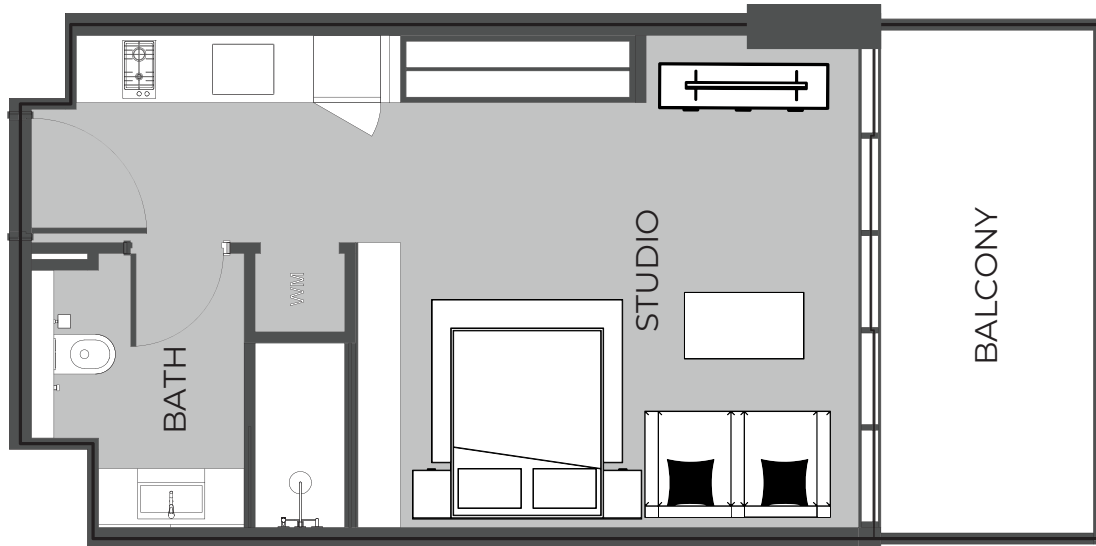

UNIT 1222 STUDIO TYPE A

The Boulevard
BY PRESTIGE ONE