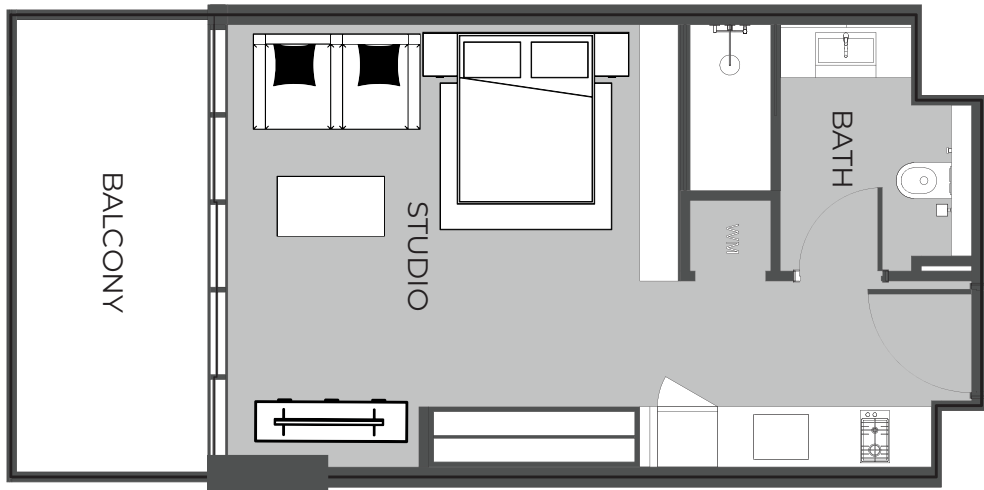

UNIT 1014 STUDIO TYPE A

The Boulevard
BY PRESTIGE ONE