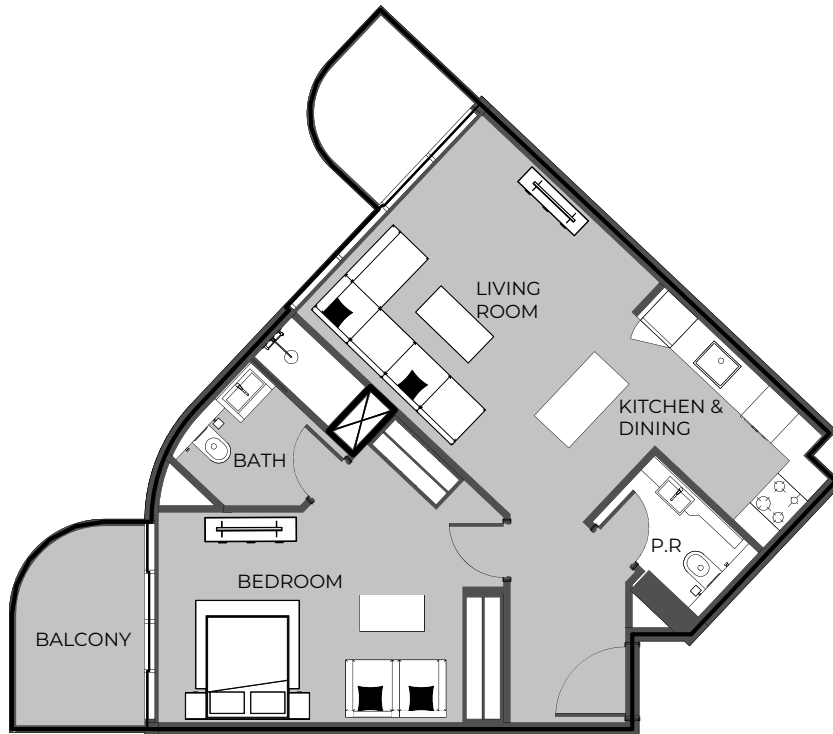

PRESTIGE ONE

The Boulevard
 BY PRESTIGE ONE

UNIT 1511

T-BEDROOM TYPE B

The Boulevard
 BY PRESTIGE ONE

UNIT SIZE

UNIT AREA	651.22FT ²
BALCONY AREA	103.33FT ²
TOTAL AREA	754.55FT ²

UNIT 1512 STUDIO TYPE A