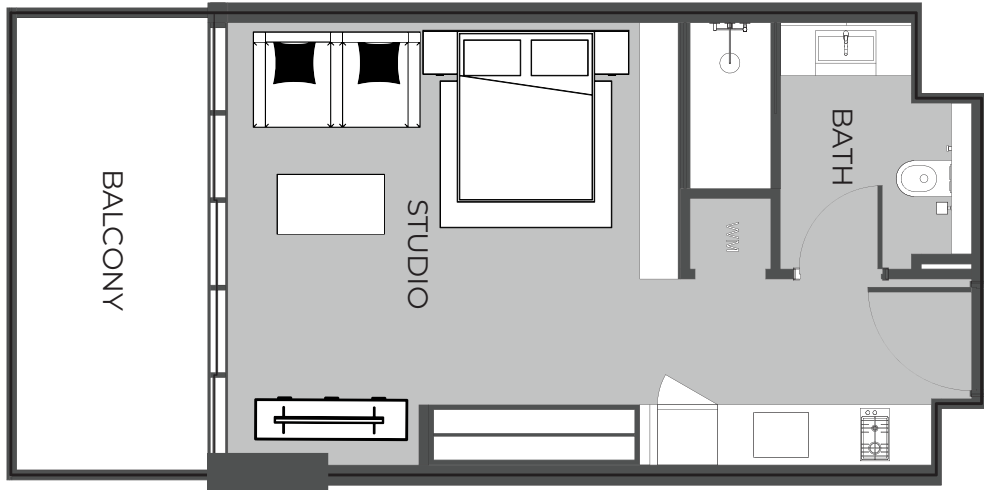

UNIT 715 STUDIO TYPE A

The Boulevard
BY PRESTIGE ONE

UNIT SIZE

UNIT AREA	369.42FT ²
BALCONY AREA	96.98FT ²
TOTAL AREA	466.40FT ²

UNIT 716 STUDIO TYPE A

The Boulevard
BY PRESTIGE ONE

UNIT SIZE

UNIT AREA	368.13FT ²
BALCONY AREA	94.94FT ²
TOTAL AREA	463.06FT ²