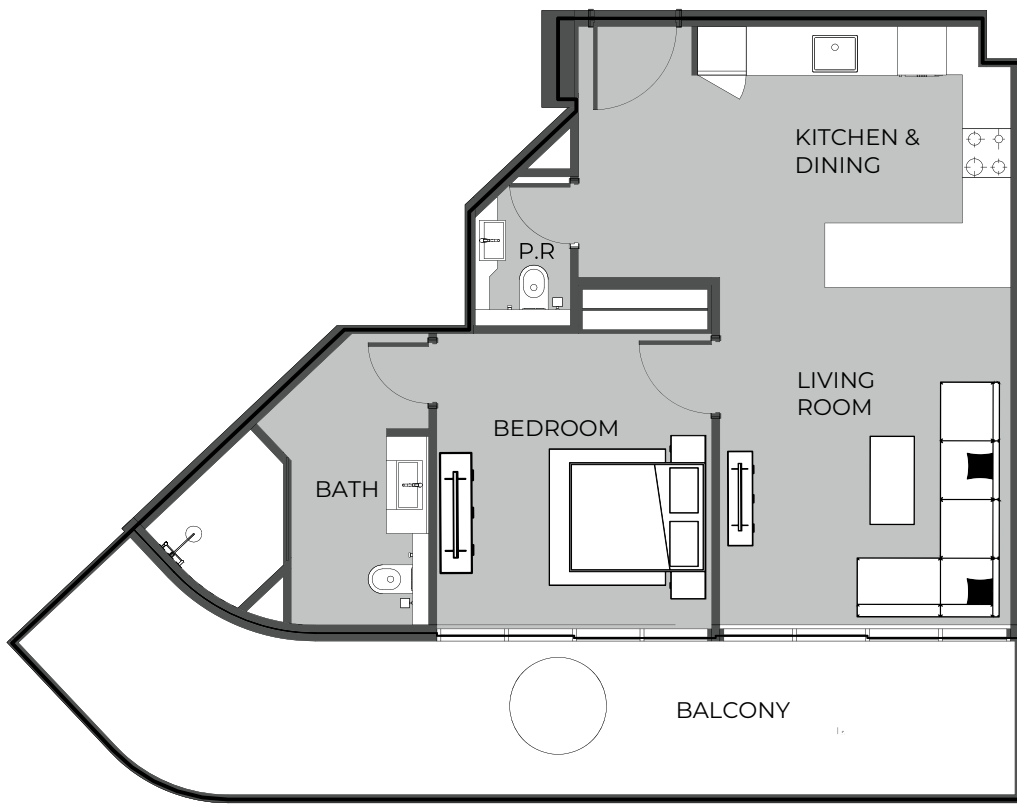

UNIT 110 1-BEDROOM TYPE C

The Boulevard
BY PRESTIGE ONE