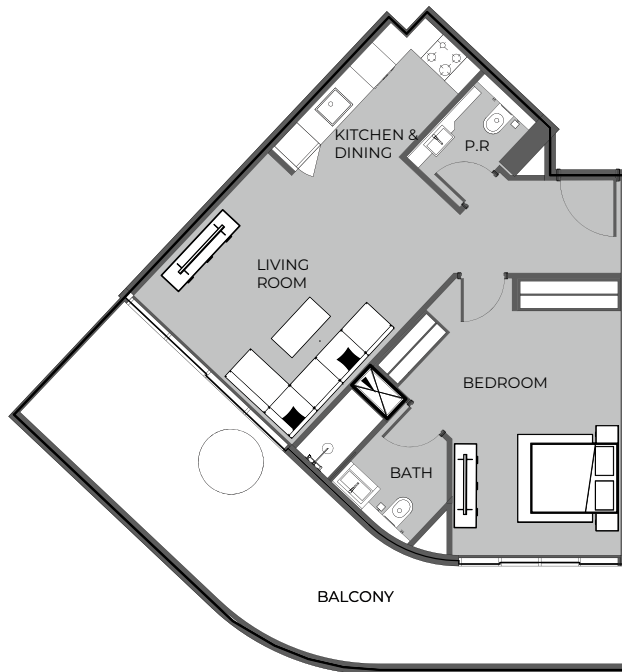

PRESTIGE ONE

The Boulevard
BY PRESTIGE ONE

UNIT 1011 1-BEDROOM TYPE B

The Boulevard
BY PRESTIGE ONE

UNIT SIZE

UNIT AREA	651.11FT²
BALCONY AREA	330.88FT²
TOTAL AREA	981.99FT²