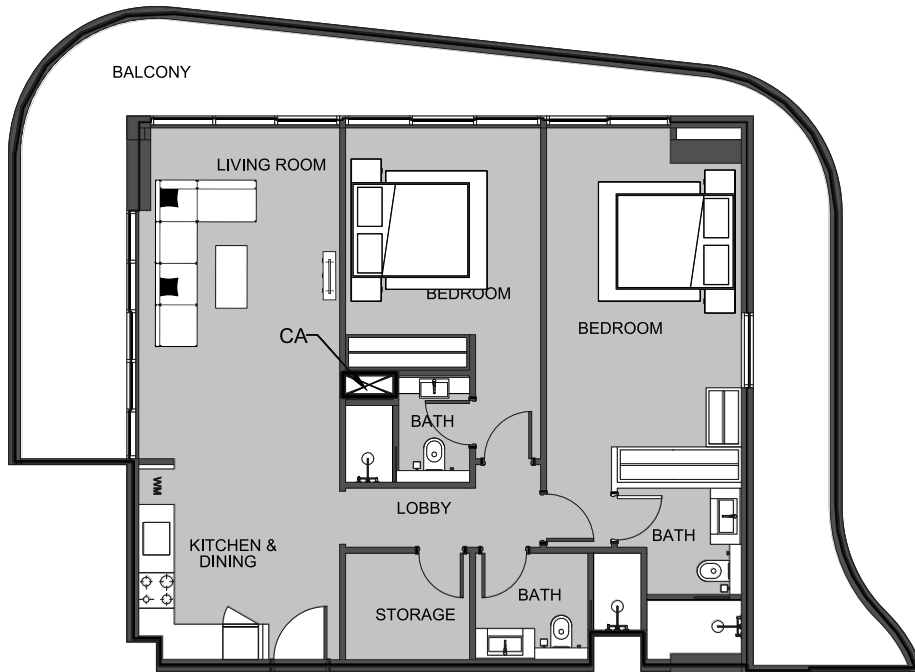

UNIT 1119 STUDIO TYPE A

The Boulevard
BY PRESTIGE ONE

UNIT SIZE

UNIT AREA	373.18FT ²
BALCONY AREA	92.35FT ²
TOTAL AREA	465.54FT ²

PRESTIGE ONE

The Boulevard
BY PRESTIGE ONE

UNIT 1120 2-BEDROOM TYPE B

The Boulevard
BY PRESTIGE ONE