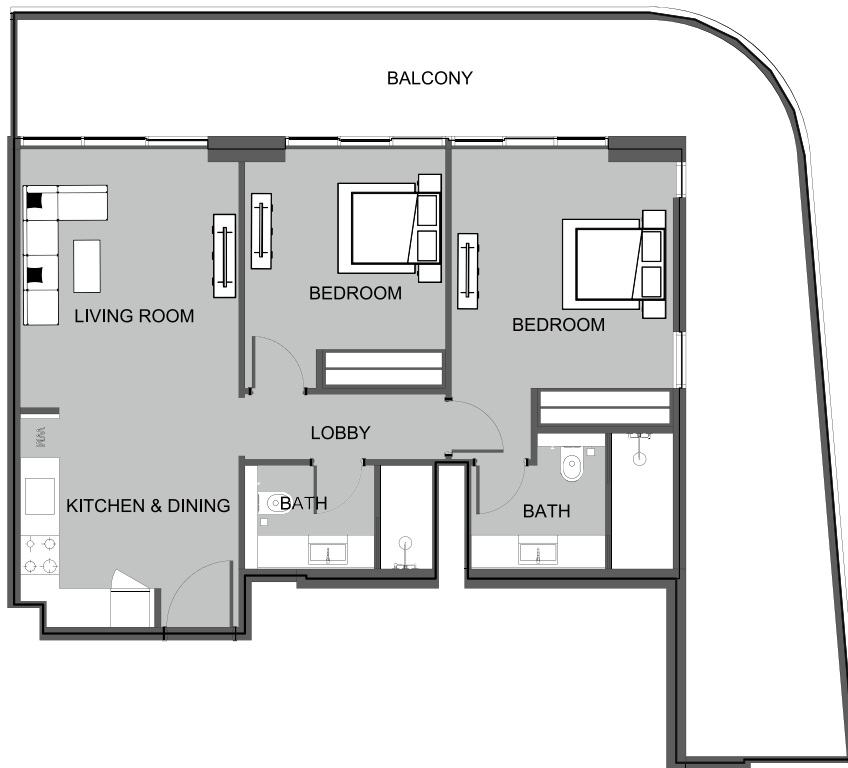

UNIT 305 2-BEDROOM TYPE E

The Boulevard
BY PRESTIGE ONE