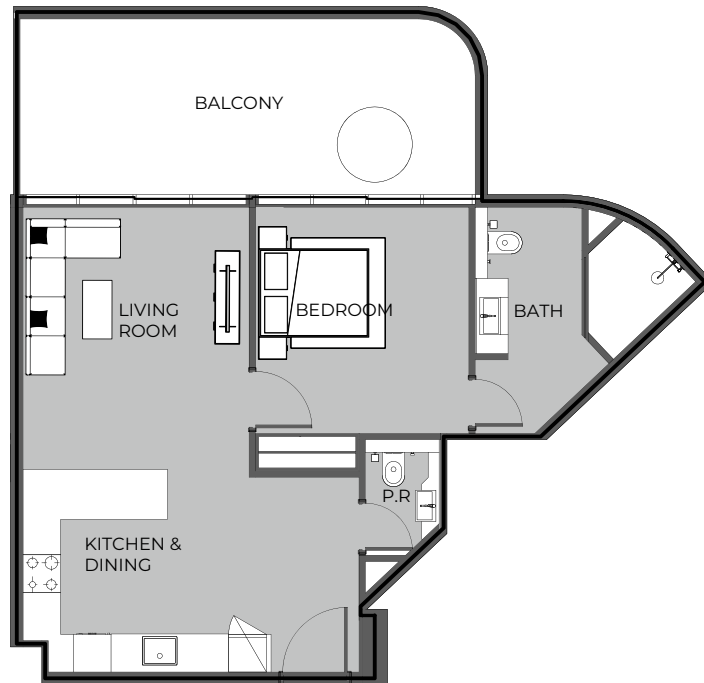

UNIT 609 STUDIO TYPE A

The Boulevard
BY PRESTIGE ONE

UNIT SIZE

UNIT AREA	368.45FT ²
BALCONY AREA	95.96FT ²
TOTAL AREA	464.14FT ²

PRESTIGE ONE

The Boulevard
BY PRESTIGE ONE

UNIT 610 1-BEDROOM TYPE C

The Boulevard
BY PRESTIGE ONE