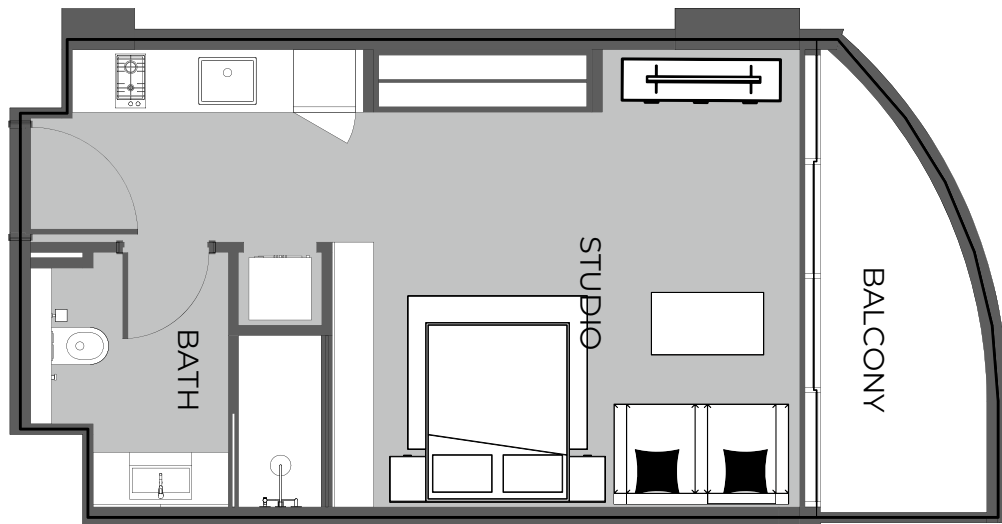

UNIT 1423 STUDIO TYPE A

The Boulevard
BY PRESTIGE ONE

UNIT SIZE

UNIT AREA	369.31FT ²
BALCONY AREA	87.19FT ²
TOTAL AREA	456.50FT ²

UNIT 1424 STUDIO TYPE A

The Boulevard
BY PRESTIGE ONE

UNIT SIZE

UNIT AREA	69.31FT ²
BALCONY AREA	68.67FT ²
TOTAL AREA	437.98FT ²