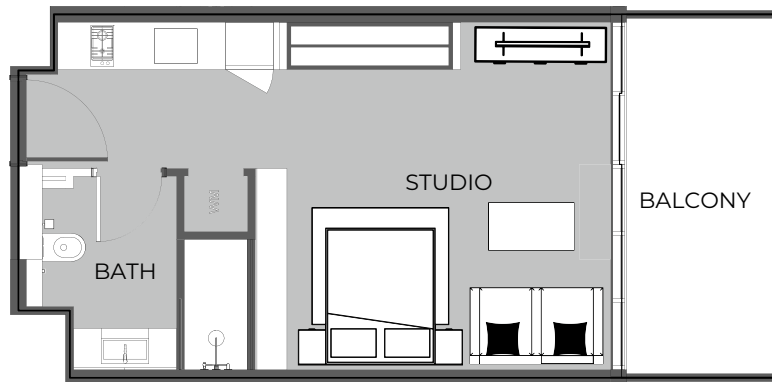

UNIT 203 STUDIO TYPE A

The Boulevard
BY PRESTIGE ONE

UNIT SIZE

UNIT AREA	368.23FT²
BALCONY AREA	100.64FT²
TOTAL AREA	468.88FT²