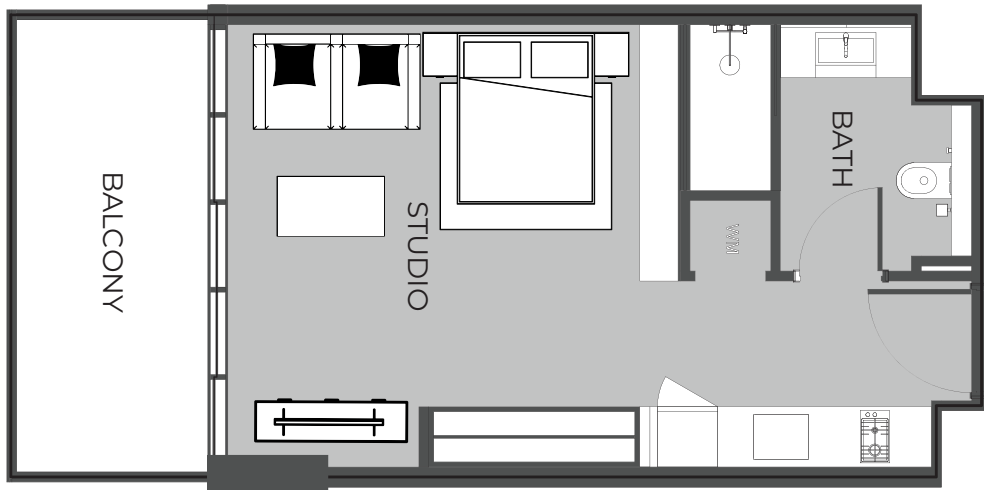

UNIT 414 STUDIO TYPE A

The Boulevard
BY PRESTIGE ONE