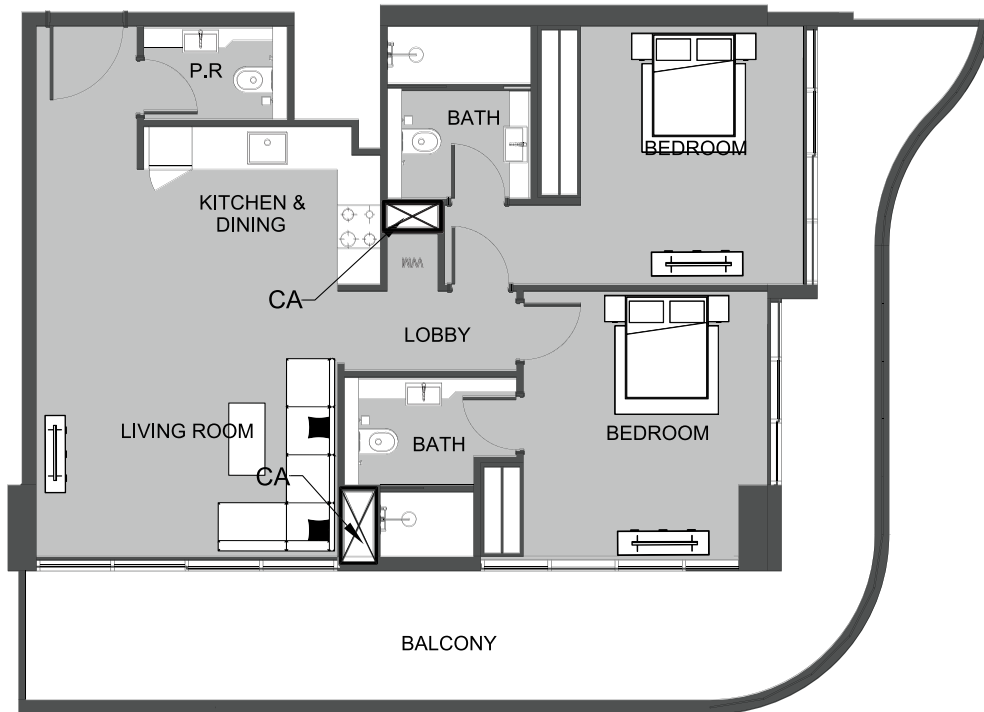

UNIT 316 STUDIO TYPE A

The Boulevard
BY PRESTIGE ONE

UNIT SIZE

UNIT AREA	368.13FT ²
BALCONY AREA	94.94FT ²
TOTAL AREA	463.06FT ²

UNIT 317 2-BEDROOM TYPE A

The Boulevard
BY PRESTIGE ONE

UNIT SIZE

UNIT AREA	852.72FT ²
BALCONY AREA	361.13FT ²
TOTAL AREA	1,213.85FT ²