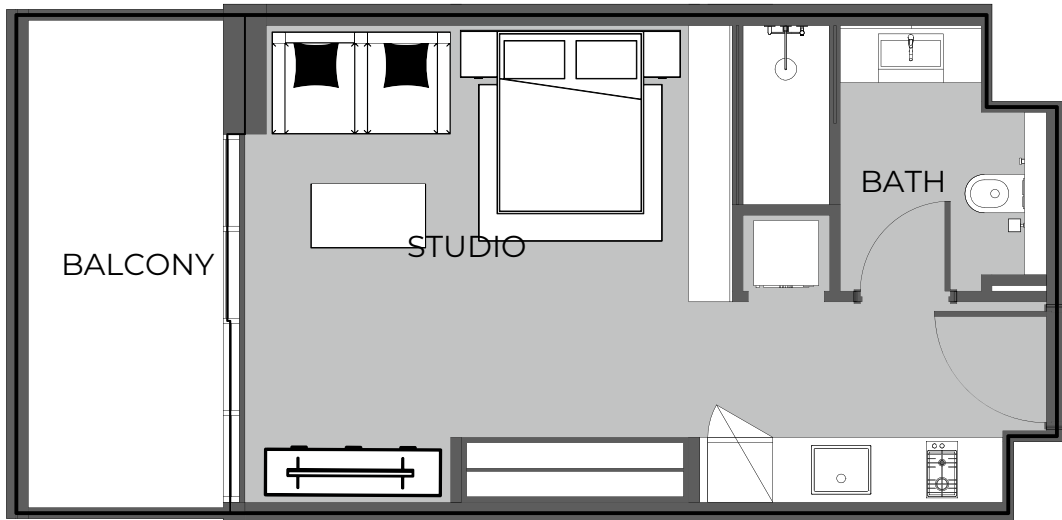

UNIT 807 STUDIO TYPE A

The Boulevard
BY PRESTIGE ONE