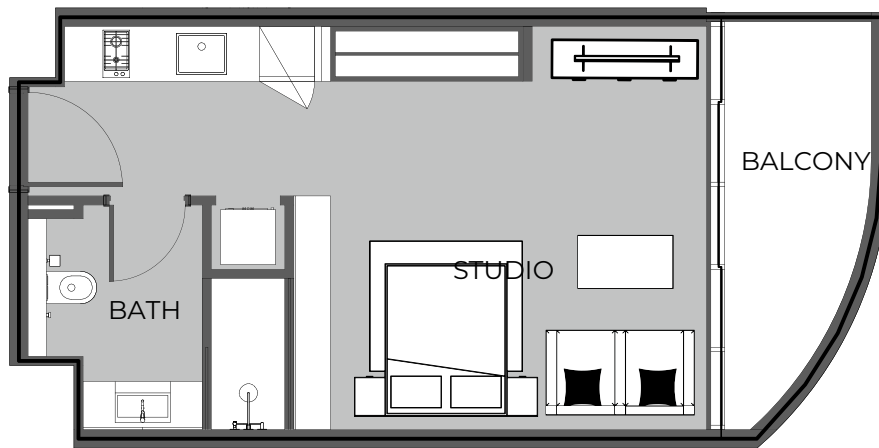

UNIT 401 STUDIO TYPE A

The Boulevard
BY PRESTIGE ONE

UNIT SIZE

UNIT AREA	369.53FT²
BALCONY AREA	72.76FT²
TOTAL AREA	442.29FT²