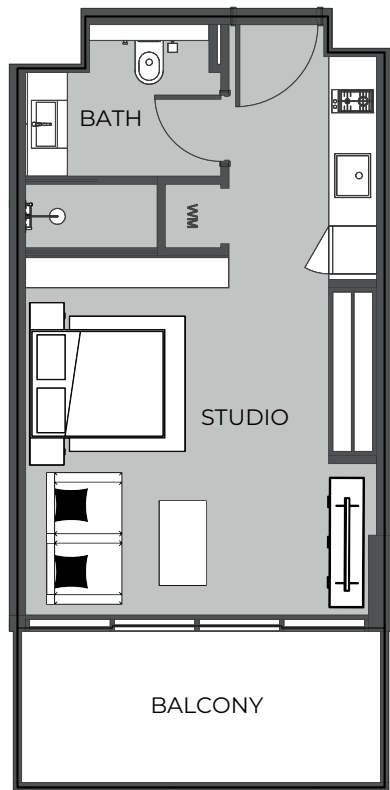

UNIT P05 STUDIO TYPE A

The Boulevard
BY PRESTIGE ONE

UNIT SIZE

UNIT AREA	369.42FT ²
BALCONY AREA	96.98FT ²
TOTAL AREA	466.40FT ²

UNIT P06 STUDIO TYPE A

The Boulevard
BY PRESTIGE ONE

UNIT SIZE

UNIT AREA	369.42FT ²
BALCONY AREA	96.98FT ²
TOTAL AREA	466.40FT ²