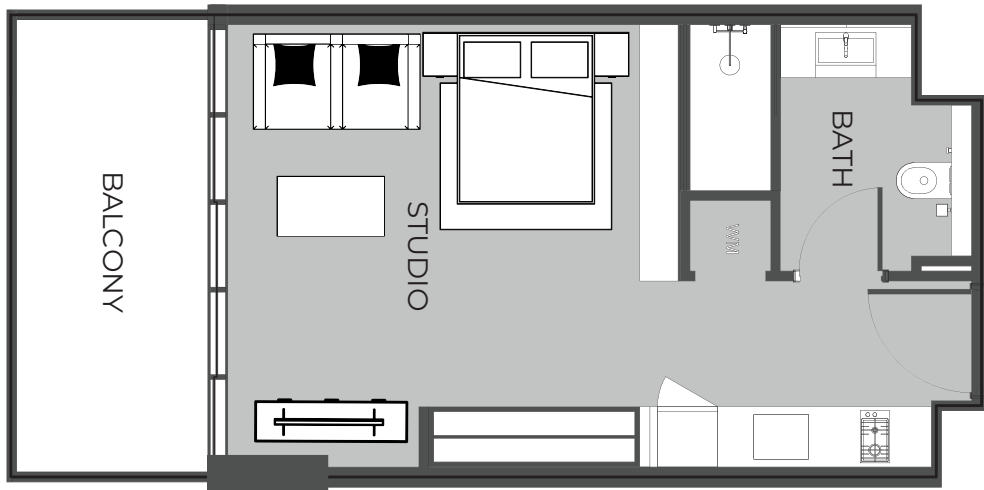

UNIT 1315 STUDIO TYPE A

The Boulevard
BY PRESTIGE ONE

UNIT SIZE

UNIT AREA	369.42FT ²
BALCONY AREA	96.98FT ²
TOTAL AREA	466.40FT ²

UNIT 1316 STUDIO TYPE A

The Boulevard
BY PRESTIGE ONE

UNIT SIZE

UNIT AREA	368.13FT ²
BALCONY AREA	94.94FT ²
TOTAL AREA	463.06FT ²