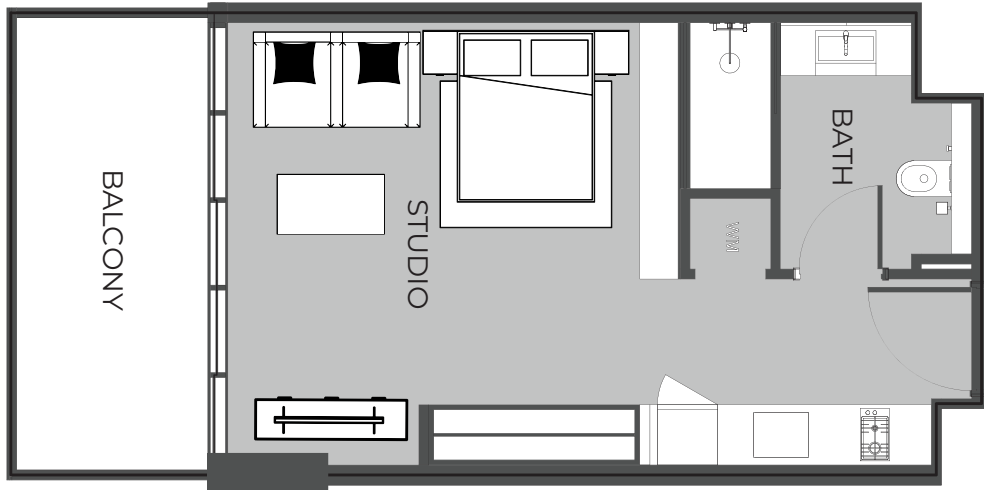

The Boulevard
BY PRESTIGE ONE

UNIT SIZE

UNIT AREA	651.22FT ²
BALCONY AREA	103.33FT ²
TOTAL AREA	754.55FT ²

UNIT 912 STUDIO TYPE A

The Boulevard
BY PRESTIGE ONE

UNIT SIZE

UNIT AREA	369.42FT ²
BALCONY AREA	96.98FT ²
TOTAL AREA	466.40FT ²