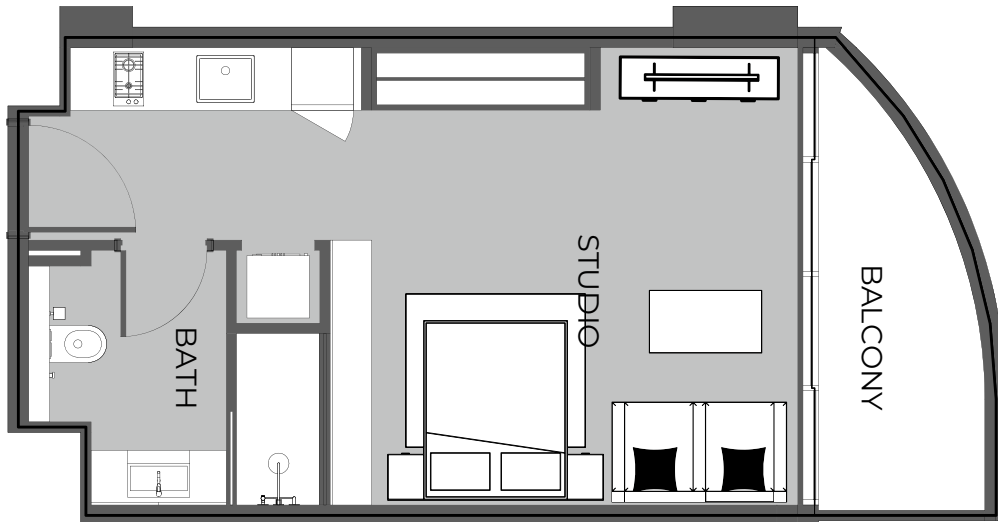

UNIT 624 STUDIO TYPE A

The Boulevard
BY PRESTIGE ONE