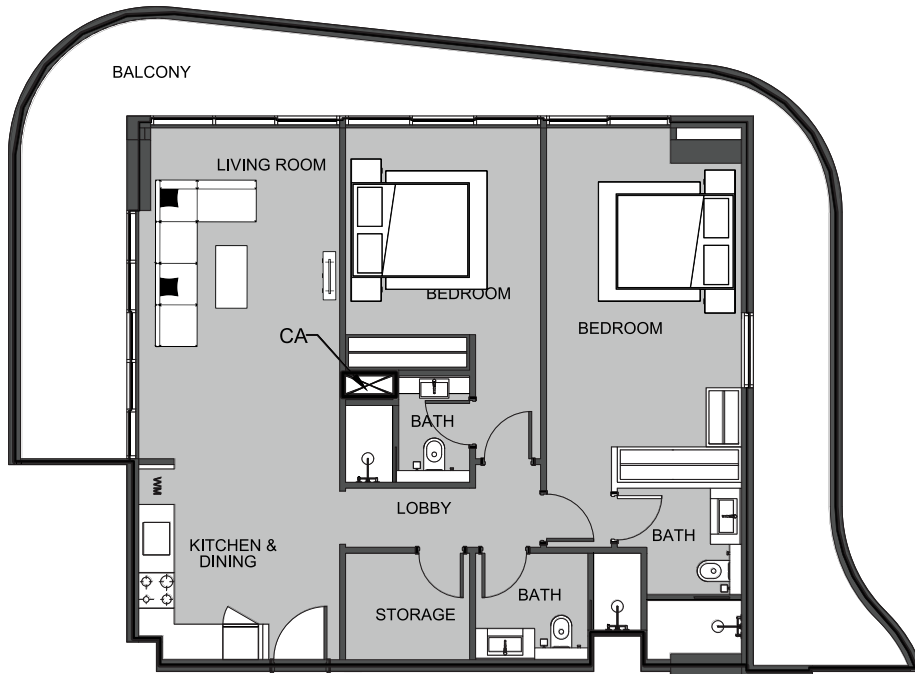

The Boulevard
BY PRESTIGE ONE

UNIT 1320 2-BEDROOM TYPE B

The Boulevard
BY PRESTIGE ONE

UNIT SIZE

UNIT AREA	1025FT ²
BALCONY AREA	463FT ²
TOTAL AREA	1,487.68FT ²

UNIT 1321 1-BEDROOM TYPE E

The Boulevard
BY PRESTIGE ONE