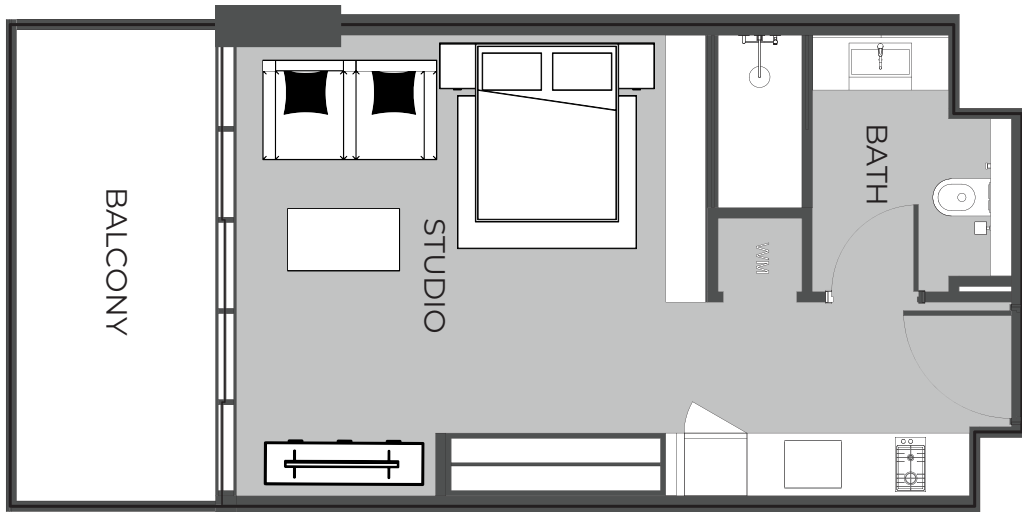

The Boulevard
BY PRESTIGE ONE

UNIT SIZE

UNIT AREA	369.42FT ²
BALCONY AREA	96.98FT ²
TOTAL AREA	466.40FT ²

UNIT 415 STUDIO TYPE A

The Boulevard
BY PRESTIGE ONE

UNIT SIZE

UNIT AREA	369.42FT ²
BALCONY AREA	96.98FT ²
TOTAL AREA	466.40FT ²