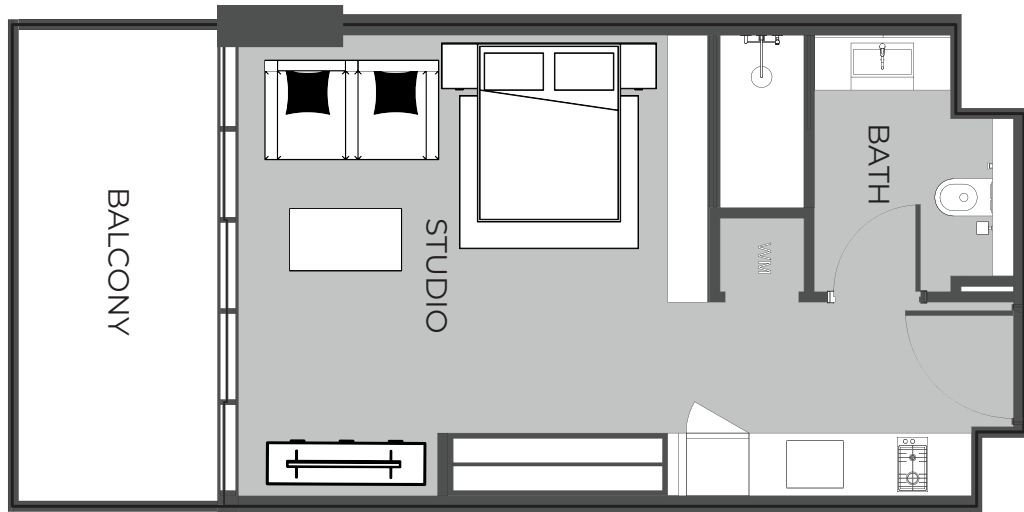

UNIT SIZE

UNIT AREA	369.42FT ²
BALCONY AREA	96.98FT ²
TOTAL AREA	466.40FT ²

UNIT 1013 STUDIO TYPE A

The Boulevard
BY PRESTIGE ONE

UNIT SIZE

UNIT AREA	369.42FT ²
BALCONY AREA	96.98FT ²
TOTAL AREA	466.40FT ²