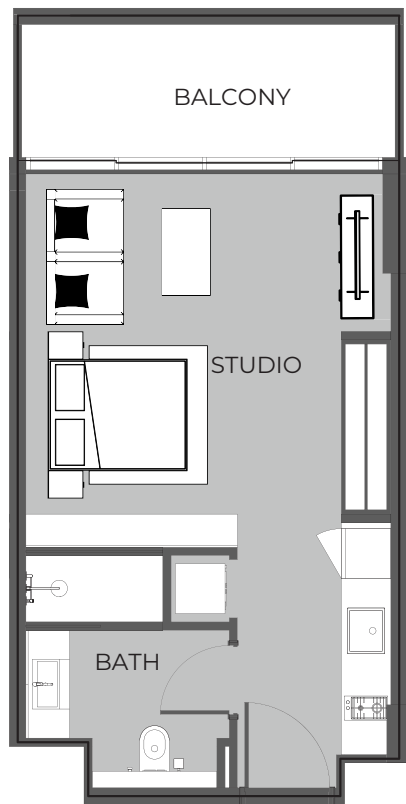

UNIT 220 STUDIO TYPE A

The Boulevard
BY PRESTIGE ONE

UNIT SIZE

UNIT AREA	851.53FT ²
BALCONY AREA	348.10FT ²
TOTAL AREA	1,199.64FT ²

UNIT 221

1-BEDROOM TYPE E

The Boulevard
BY PRESTIGE ONE

UNIT SIZE