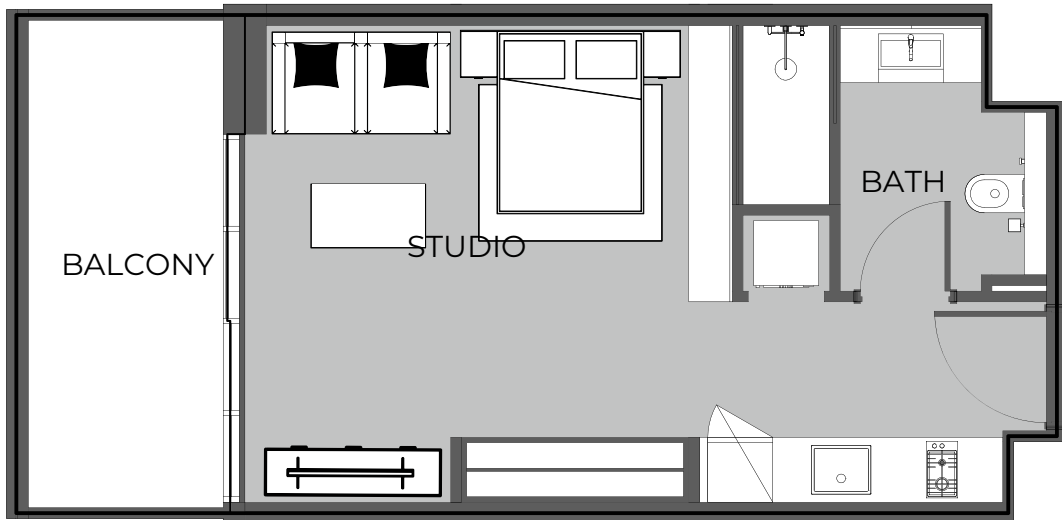

UNIT 1307 STUDIO TYPE A

The Boulevard
BY PRESTIGE ONE