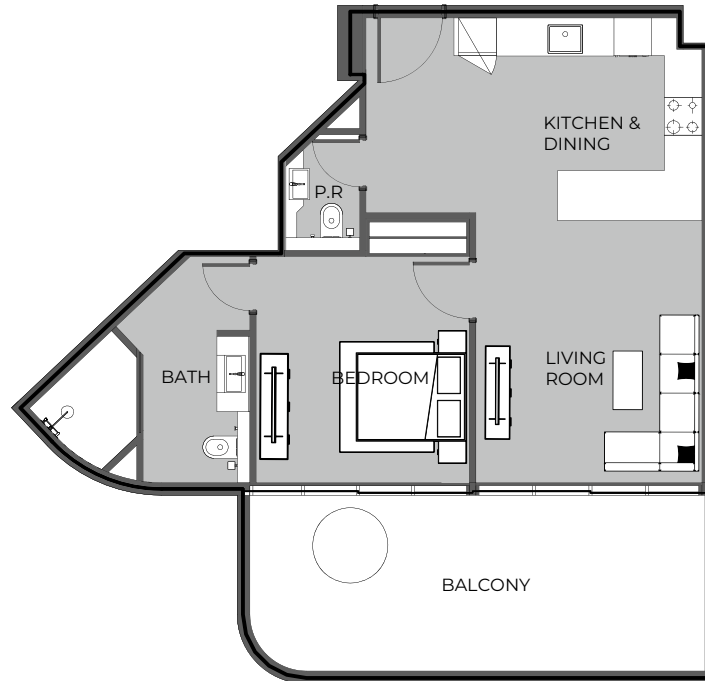

UNIT 209 STUDIO TYPE A

The Boulevard
BY PRESTIGE ONE

UNIT SIZE

UNIT AREA	368.45FT ²
BALCONY AREA	100.43FT ²
TOTAL AREA	468.88FT ²

UNIT 210 1-BEDROOM TYPE C

The Boulevard
BY PRESTIGE ONE

UNIT SIZE

UNIT AREA	657.78FT ²
BALCONY AREA	271.47FT ²
TOTAL AREA	929.25FT ²