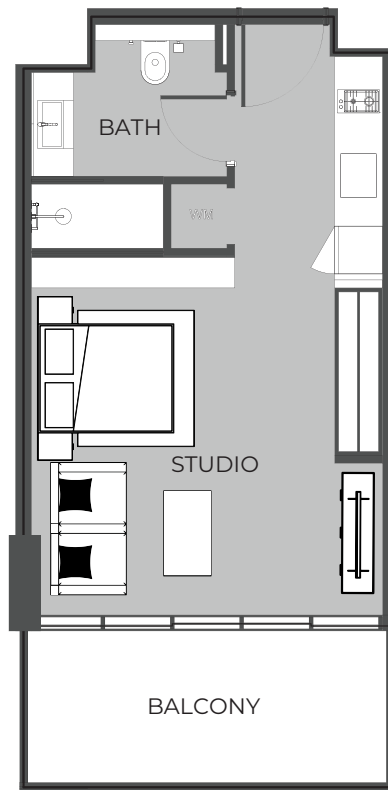

UNIT 213 STUDIO TYPE A

The Boulevard
BY PRESTIGE ONE