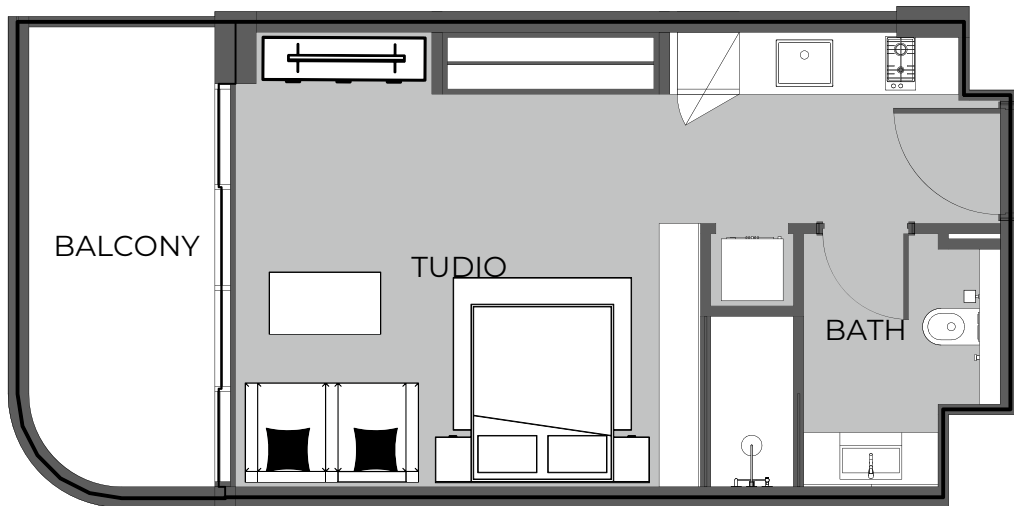

UNIT 1408 STUDIO TYPE A

The Boulevard
BY PRESTIGE ONE

UNIT SIZE

UNIT AREA	368.34FT ²
BALCONY AREA	98.96FT ²
TOTAL AREA	466.40FT ²

UNIT 1409 STUDIO TYPE A

The Boulevard
BY PRESTIGE ONE

UNIT SIZE

UNIT AREA	368.45FT ²
BALCONY AREA	95.96FT ²
TOTAL AREA	464.14FT ²