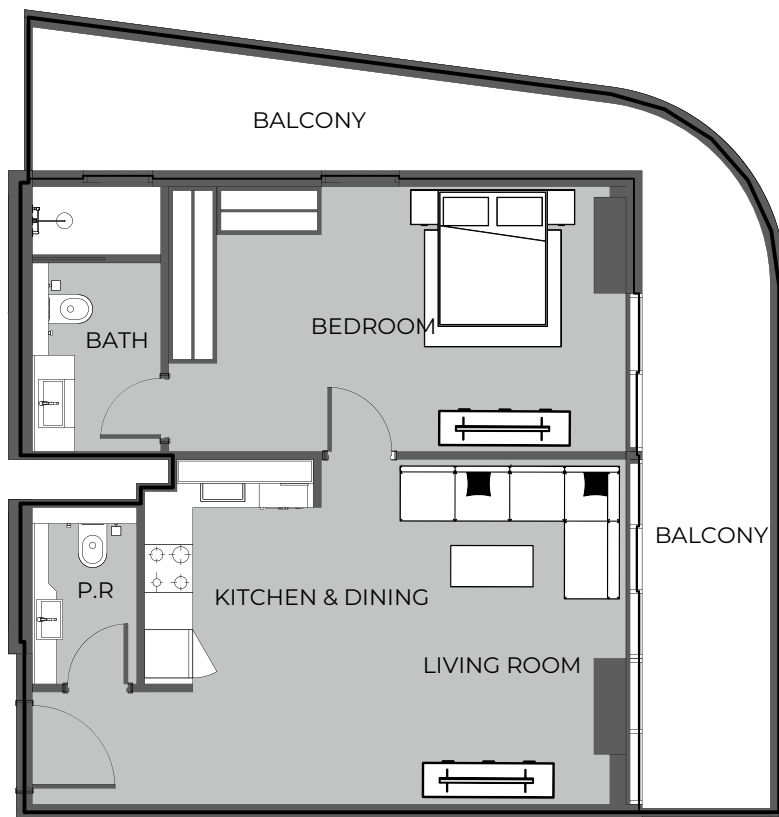

UNIT 603 STUDIO TYPE A

The Boulevard
BY PRESTIGE ONE

UNIT SIZE

UNIT AREA	369.31FT ²
BALCONY AREA	87.19FT ²
TOTAL AREA	456.50FT ²

UNIT 604 1-BEDROOM TYPE A

The Boulevard
BY PRESTIGE ONE

UNIT SIZE

UNIT AREA	642.17FT ²
BALCONY AREA	353.38FT ²
TOTAL AREA	995.55FT ²