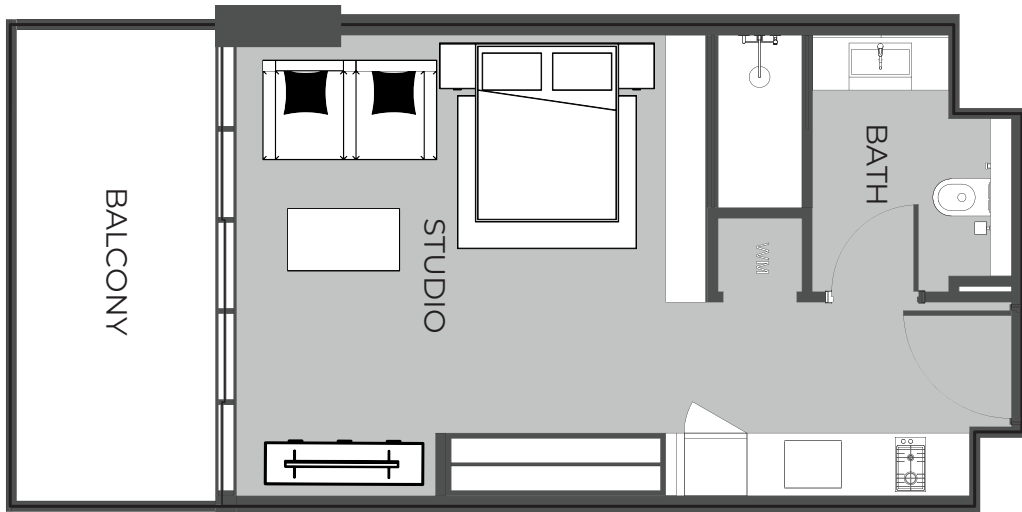

UNIT 1213 STUDIO TYPE A

The Boulevard
BY PRESTIGE ONE