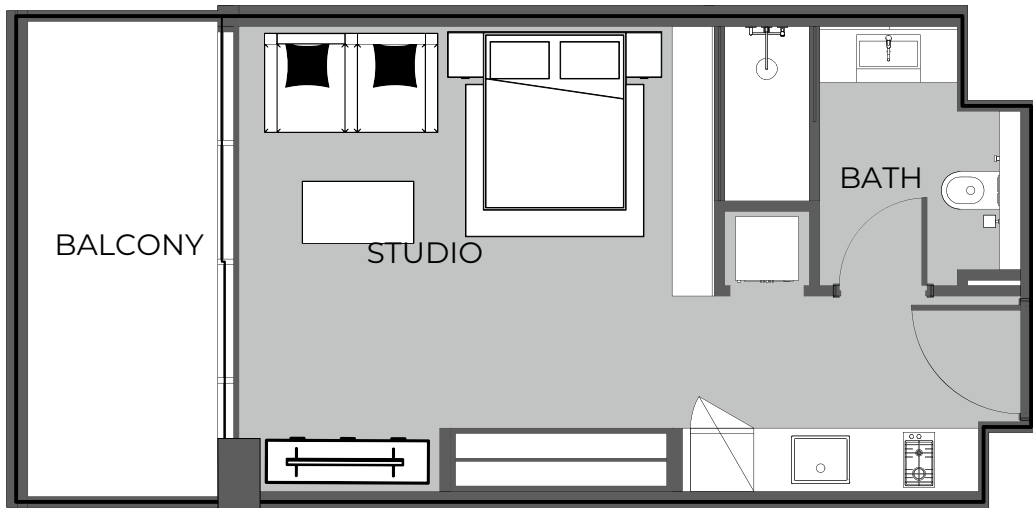

UNIT 1007 STUDIO TYPE A

The Boulevard
BY PRESTIGE ONE

UNIT SIZE

UNIT AREA	367.48FT ²
BALCONY AREA	98.92FT ²
TOTAL AREA	466.40FT ²

UNIT 1008 STUDIO TYPE A

The Boulevard
BY PRESTIGE ONE

UNIT SIZE

UNIT AREA	368.34FT ²
BALCONY AREA	98.96FT ²
TOTAL AREA	466.40FT ²