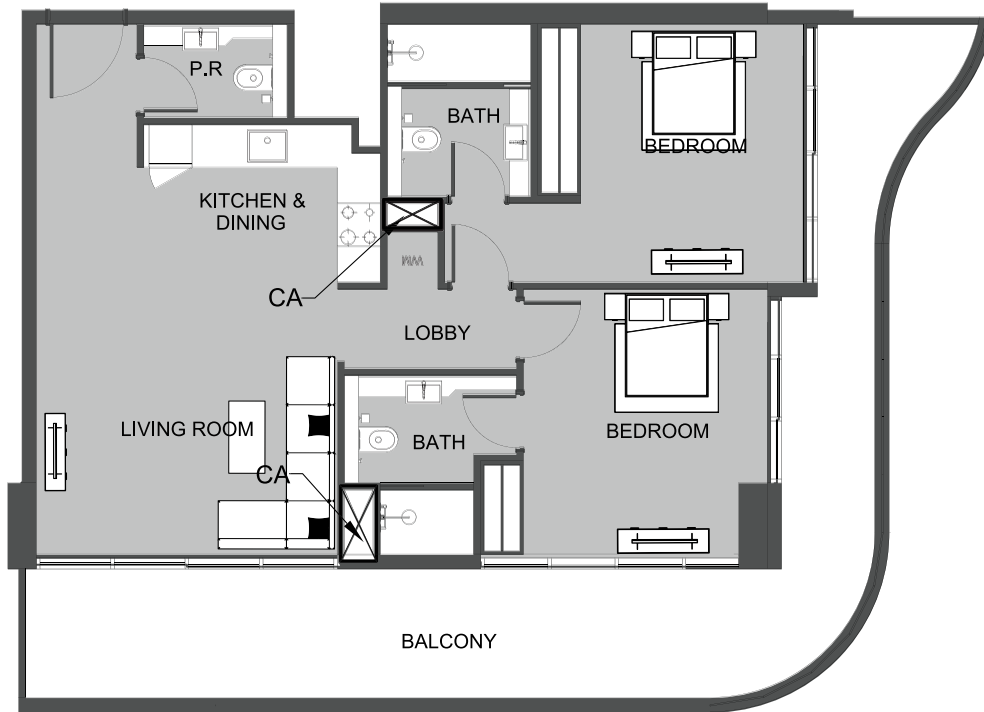

UNIT 717

1-BEDROOM TYPE A

The Boulevard
BY PRESTIGE ONE