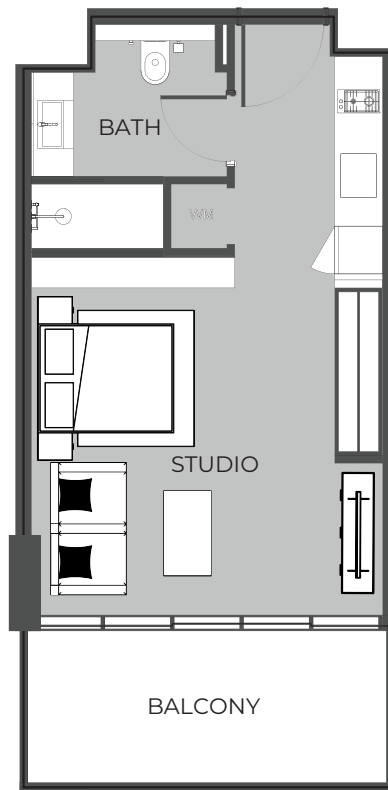

UNIT 112 STUDIO TYPE A

The Boulevard
BY PRESTIGE ONE

UNIT SIZE

UNIT AREA	369.42FT ²
BALCONY AREA	99.46FT ²
TOTAL AREA	468.88FT ²

UNIT 113 STUDIO TYPE A

The Boulevard
BY PRESTIGE ONE

UNIT SIZE

UNIT AREA	369.42FT ²
BALCONY AREA	99.46FT ²
TOTAL AREA	468.88FT ²