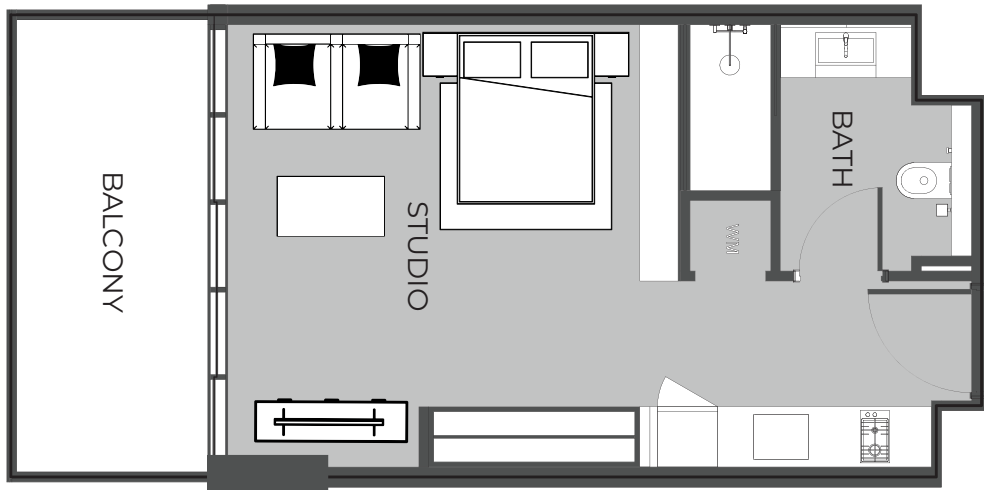

UNIT 512 STUDIO TYPE A

The Boulevard
BY PRESTIGE ONE