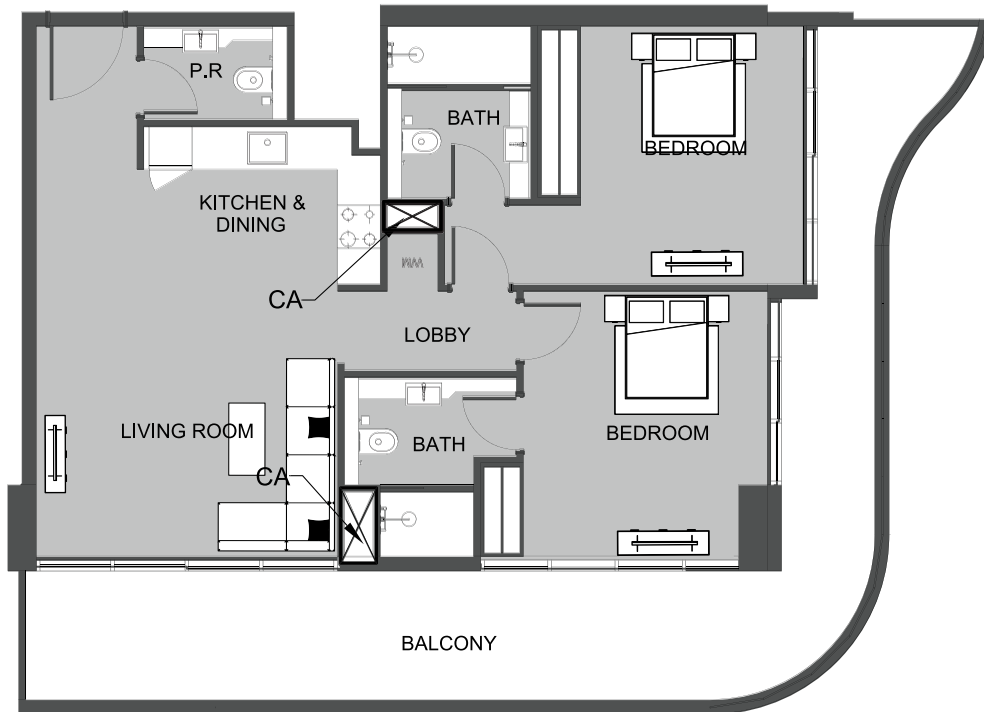

UNIT 416 STUDIO TYPE A

The Boulevard
BY PRESTIGE ONE

UNIT SIZE

UNIT AREA	368.13FT ²
BALCONY AREA	94.94FT ²
TOTAL AREA	463.06FT ²

UNIT 417

2-BEDROOM TYPE A

The Boulevard
BY PRESTIGE ONE

UNIT SIZE