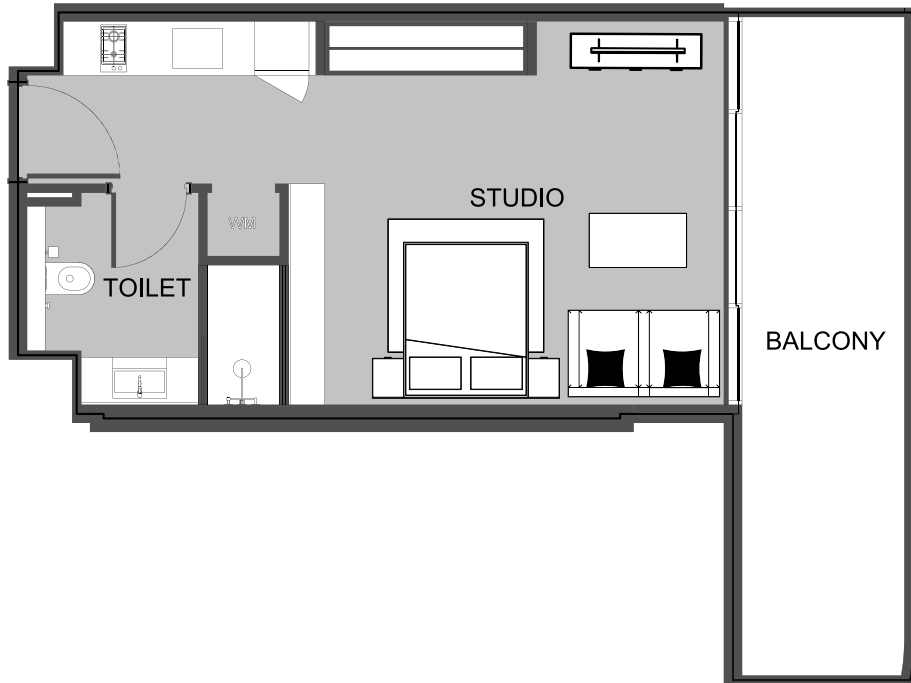

UNIT 818 STUDIO TYPE A

The Boulevard
BY PRESTIGE ONE