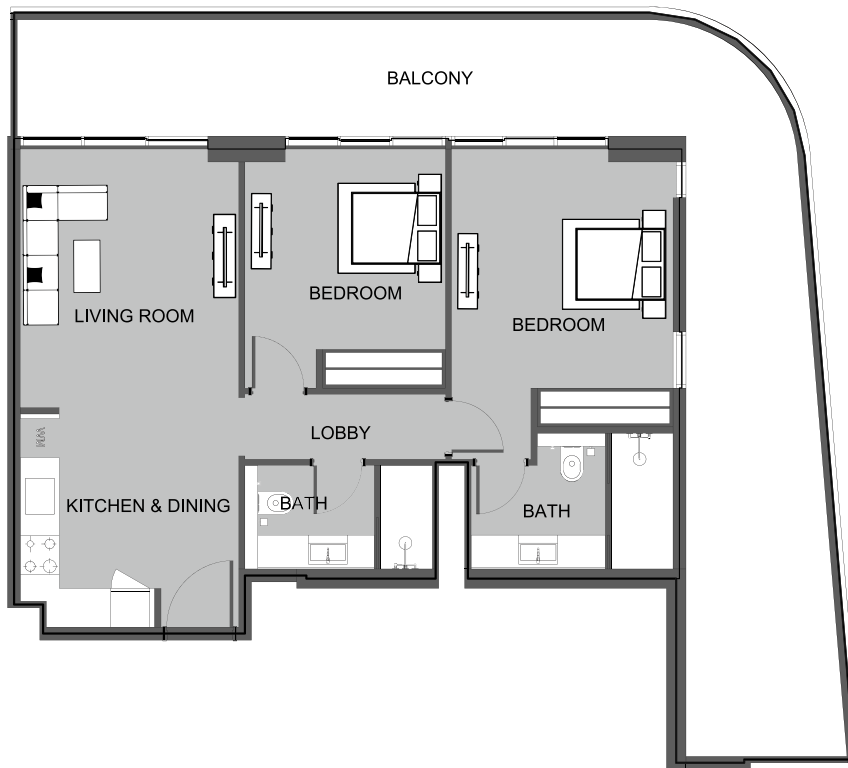

UNIT 1105 2-BEDROOM TYPE E

The Boulevard
BY PRESTIGE ONE