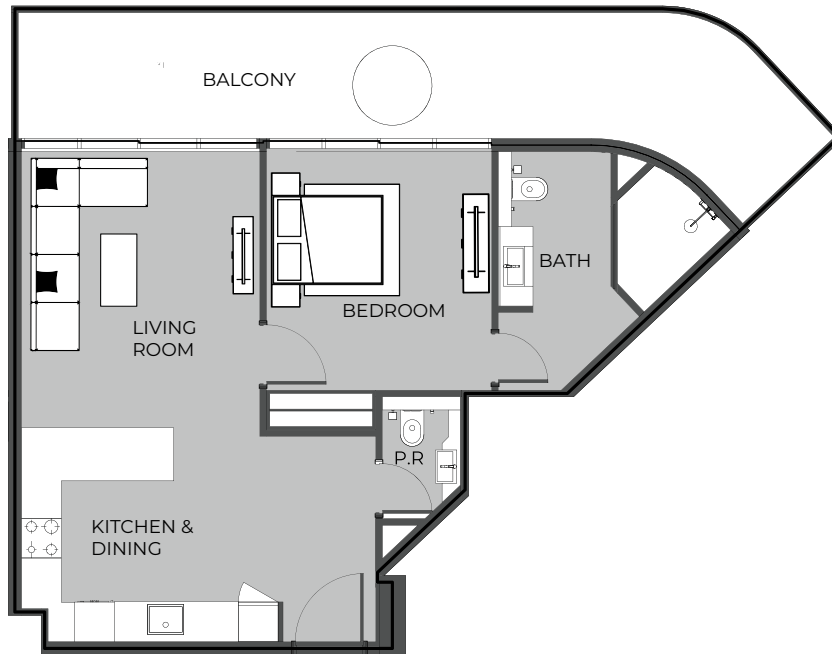

UNIT 1109 STUDIO TYPE A

The Boulevard
BY PRESTIGE ONE

UNIT SIZE

UNIT AREA	368.34FT ²
BALCONY AREA	98.06FT ²
TOTAL AREA	466.40FT ²

PRESTIGE ONE

The Boulevard
BY PRESTIGE ONE

UNIT 1110 STUDIO TYPE C

The Boulevard
BY PRESTIGE ONE