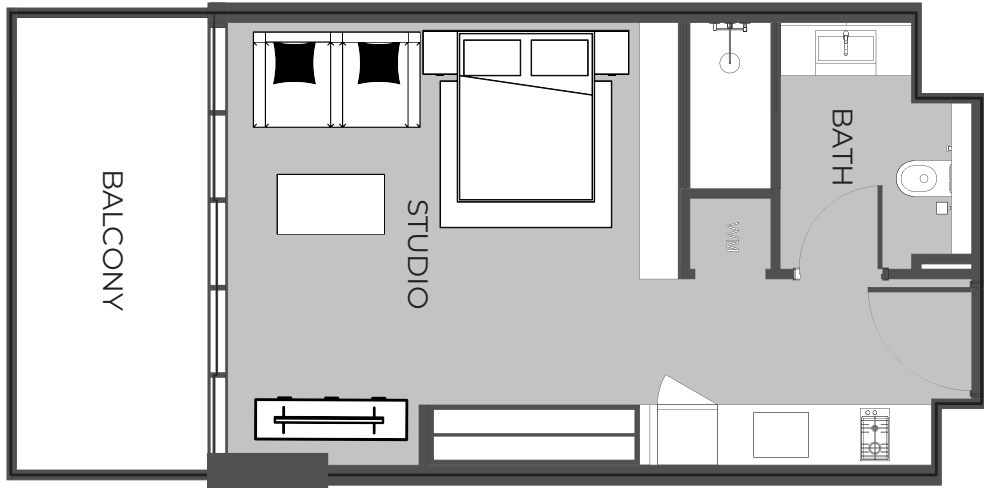

UNIT 1512 STUDIO TYPE A

The Boulevard
BY PRESTIGE ONE