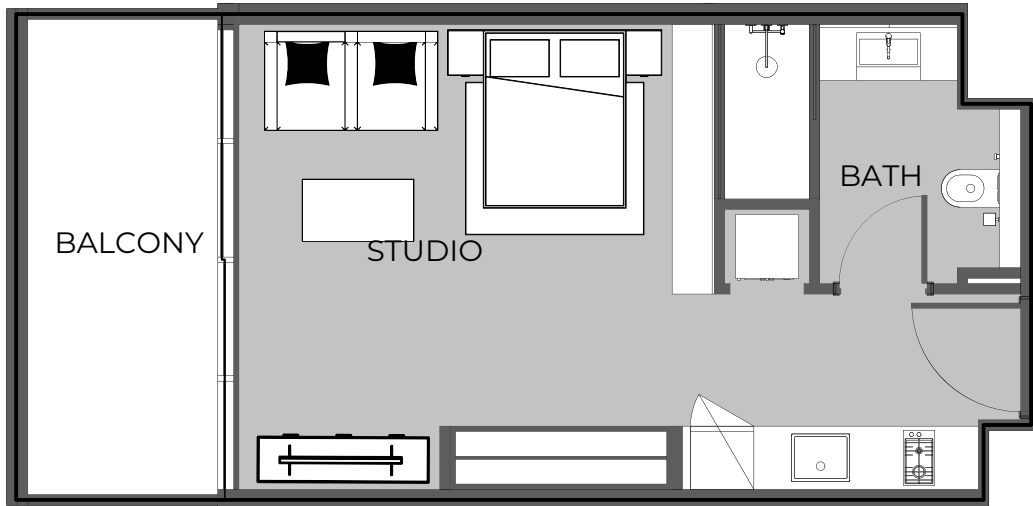

UNIT 205 2-BEDROOM TYPE C

The Boulevard
BY PRESTIGE ONE

UNIT SIZE

UNIT AREA	770.91FT ²
BALCONY AREA	676.30FT ²
TOTAL AREA	1,447.21FT ²

UNIT 206 STUDIO TYPE A

The Boulevard
BY PRESTIGE ONE

UNIT SIZE

UNIT AREA	368.88FT ²
BALCONY AREA	99.57FT ²
TOTAL AREA	448.45FT ²