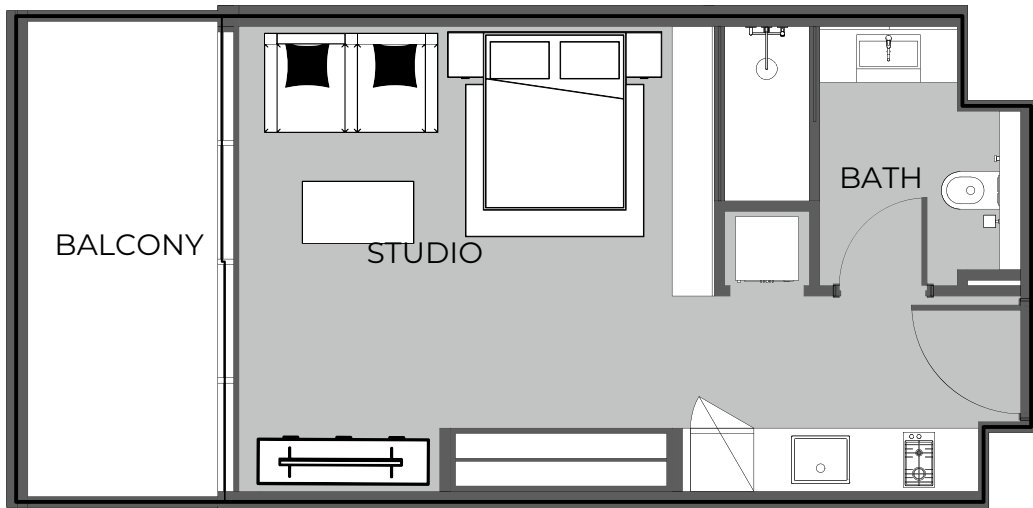

UNIT 1406 STUDIO TYPE A

The Boulevard
BY PRESTIGE ONE