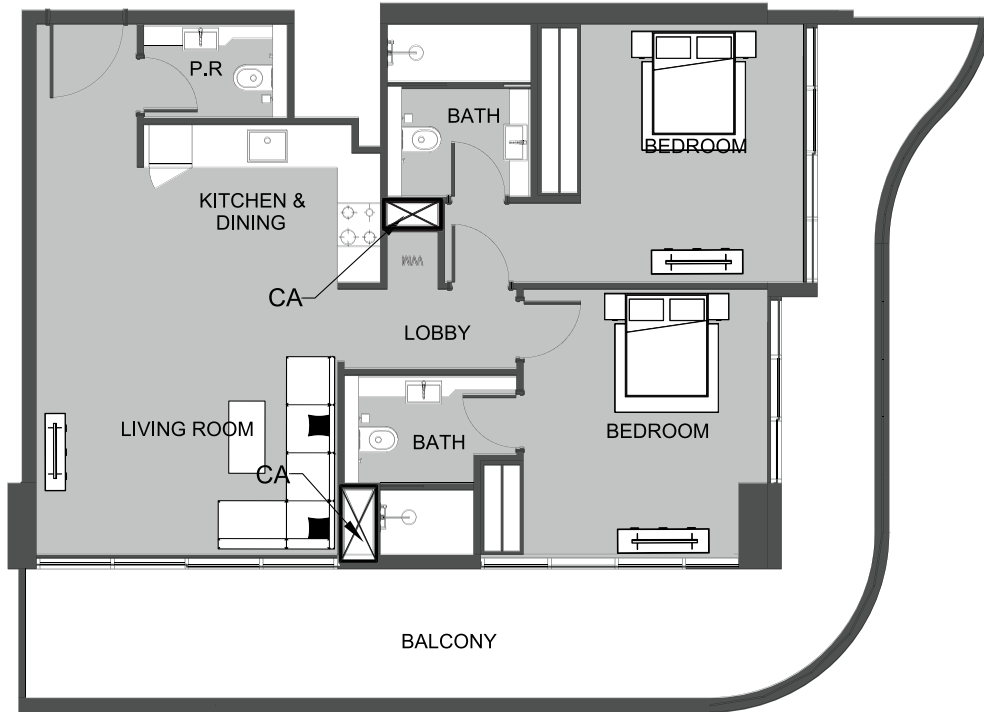

UNIT 1417

1-BEDROOM TYPE A

The Boulevard
BY PRESTIGE ONE