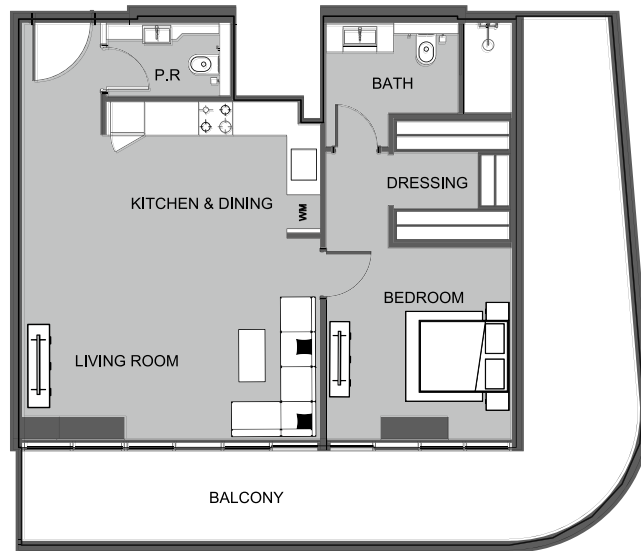

UNIT 704 1-BEDROOM TYPE D

The Boulevard
BY PRESTIGE ONE