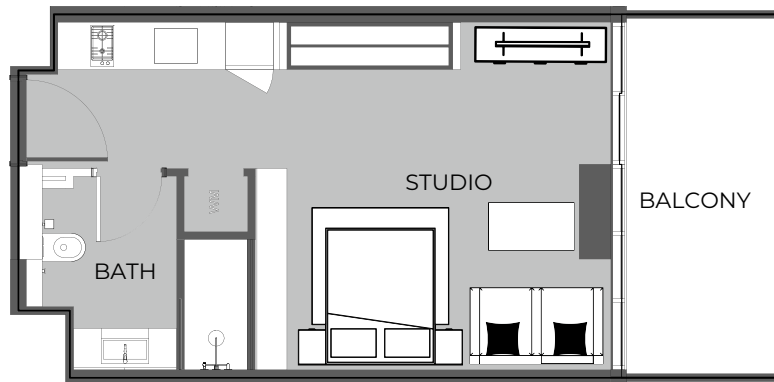

UNIT 801 STUDIO TYPE A

The Boulevard
BY PRESTIGE ONE

UNIT SIZE

UNIT AREA	369.53FT ²
BALCONY AREA	72.76FT ²
TOTAL AREA	442.29FT ²

UNIT 802 STUDIO TYPE A

The Boulevard
BY PRESTIGE ONE

UNIT SIZE

UNIT AREA	369.74FT ²
BALCONY AREA	86.76FT ²
TOTAL AREA	456.50FT ²