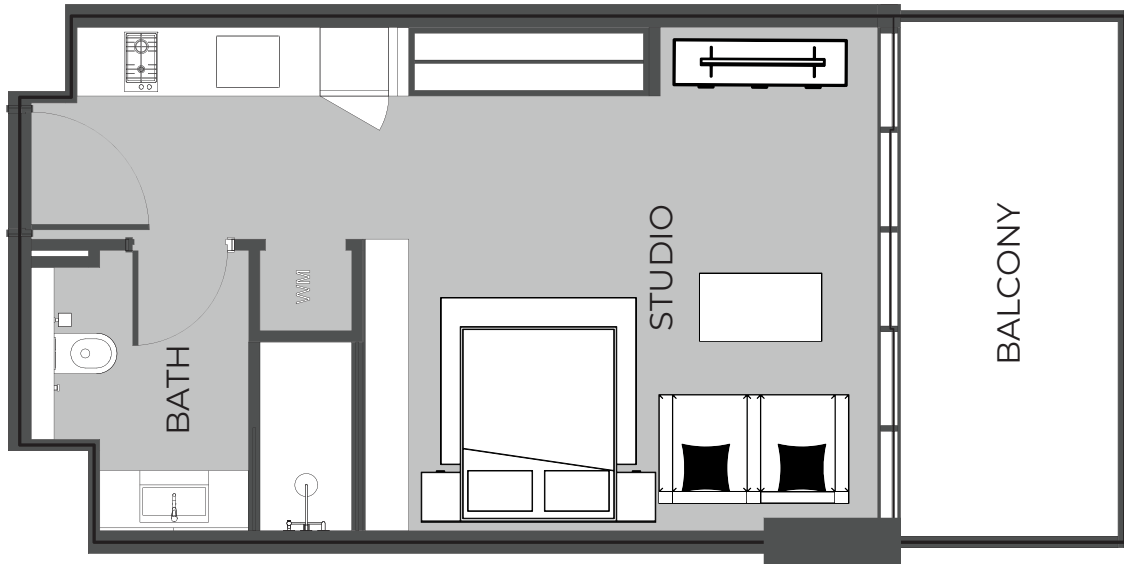

UNIT 723 STUDIO TYPE A

The Boulevard
BY PRESTIGE ONE

UNIT SIZE

UNIT AREA	369.31FT ²
BALCONY AREA	87.30FT ²
TOTAL AREA	456.61FT ²

UNIT 724 STUDIO TYPE A

The Boulevard
BY PRESTIGE ONE

UNIT SIZE

UNIT AREA	369.31FT ²
BALCONY AREA	110.65FT ²
TOTAL AREA	479.96FT ²