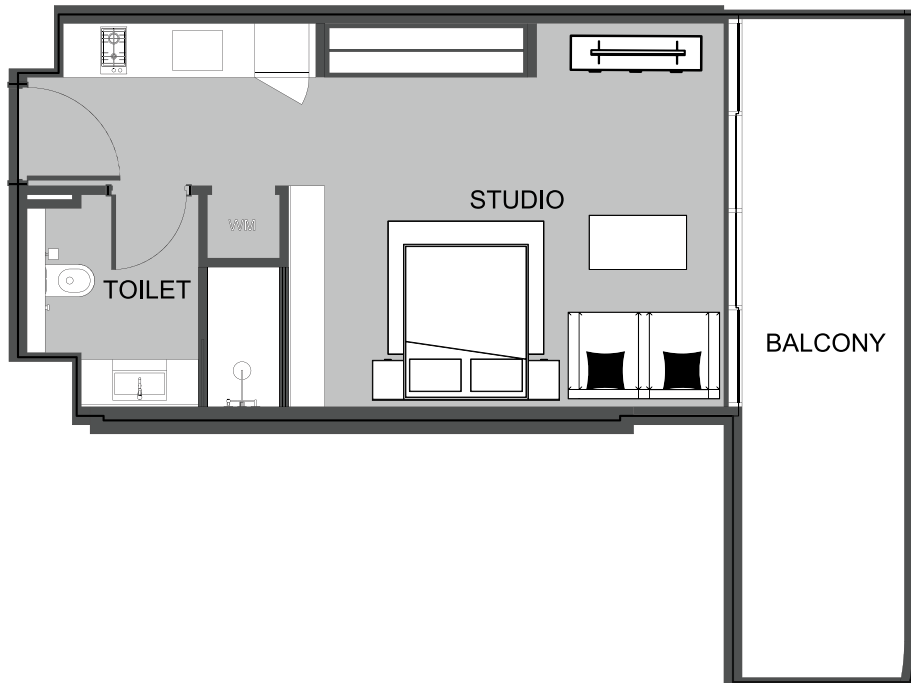

UNIT 1018 STUDIO TYPE A

The Boulevard
BY PRESTIGE ONE