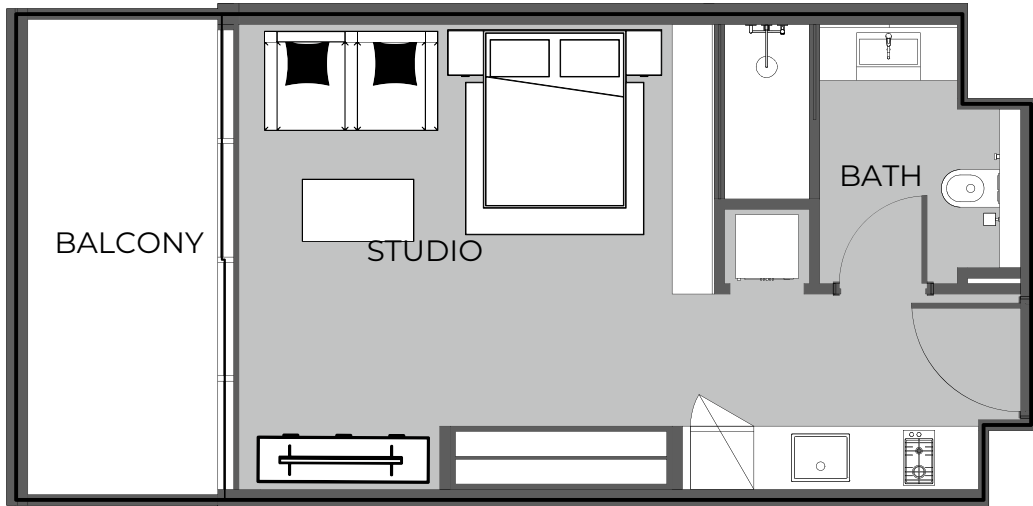

UNIT 1205 2-BEDROOM TYPE C

The
Boulevard
BY PRESTIGE ONE

UNIT SIZE

UNIT AREA	904.06FT ²
BALCONY AREA	445.20FT ²
TOTAL AREA	1,349.26FT ²

UNIT 1206 STUDIO TYPE A

The Boulevard
BY PRESTIGE ONE

UNIT SIZE

UNIT AREA	369.31FT ²
BALCONY AREA	97.09FT ²
TOTAL AREA	466.40FT ²