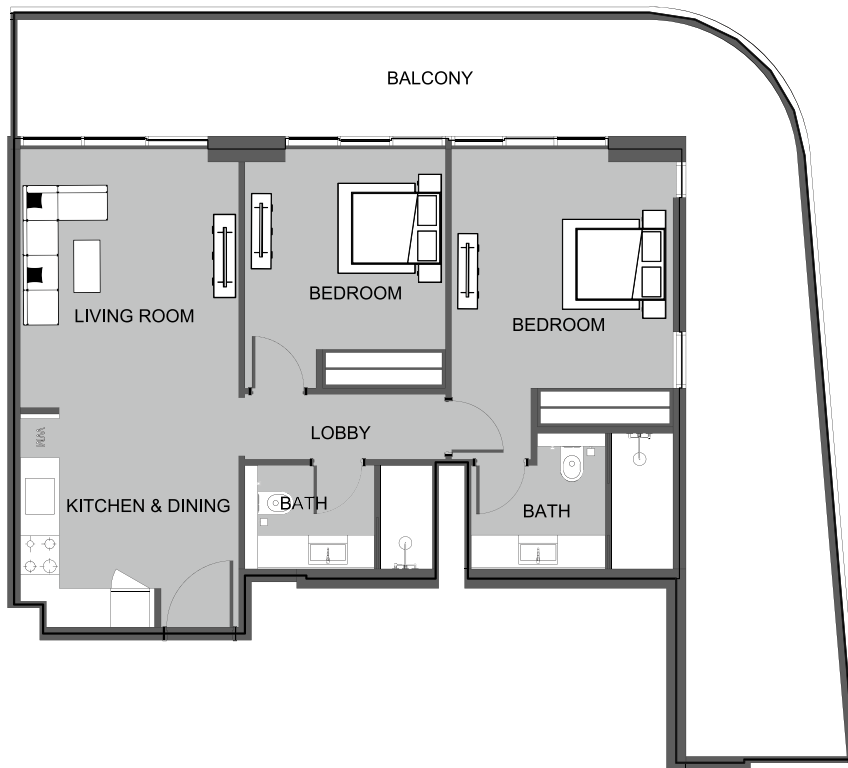

UNIT 1505 2-BEDROOM TYPE C

The Boulevard
BY PRESTIGE ONE