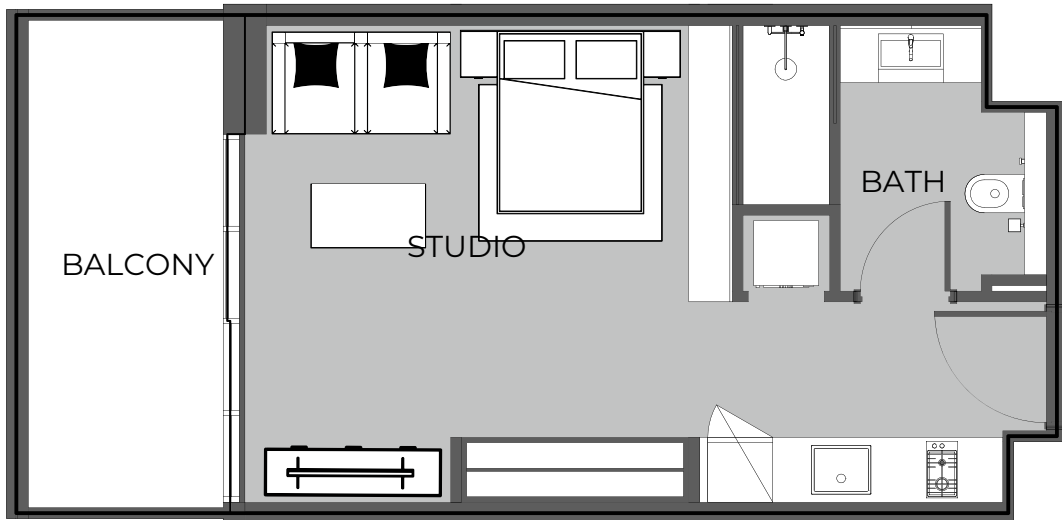

UNIT 1406 STUDIO TYPE A

The Boulevard
BY PRESTIGE ONE

UNIT SIZE

UNIT AREA	369.31FT ²
BALCONY AREA	97.09FT ²
TOTAL AREA	466.40FT ²

UNIT 1407 STUDIO TYPE A

The Boulevard
BY PRESTIGE ONE

UNIT SIZE

UNIT AREA	367.48FT ²
BALCONY AREA	98.92FT ²
TOTAL AREA	466.40FT ²