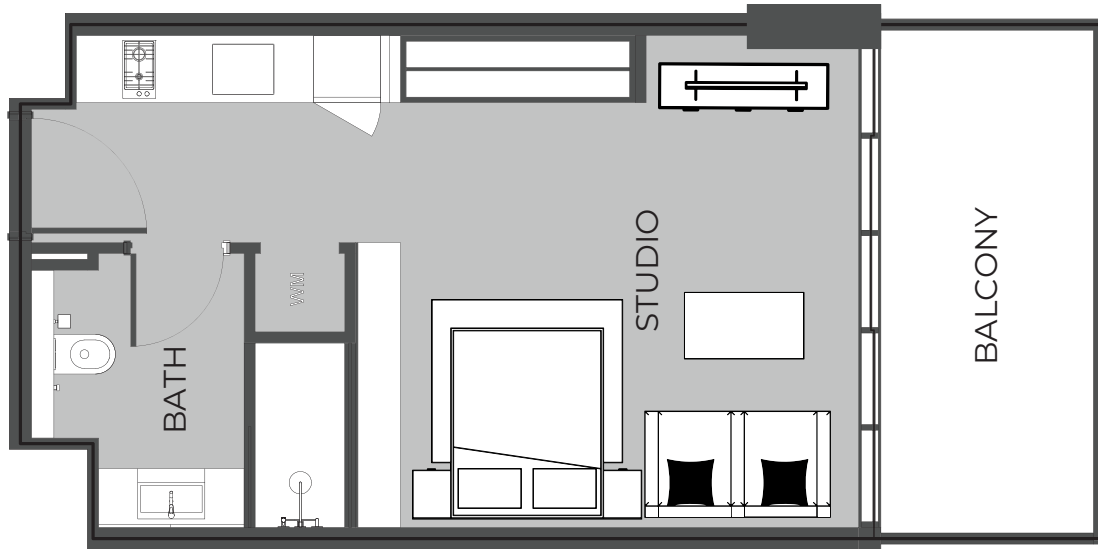

UNIT 622 STUDIO TYPE A

The Boulevard
BY PRESTIGE ONE