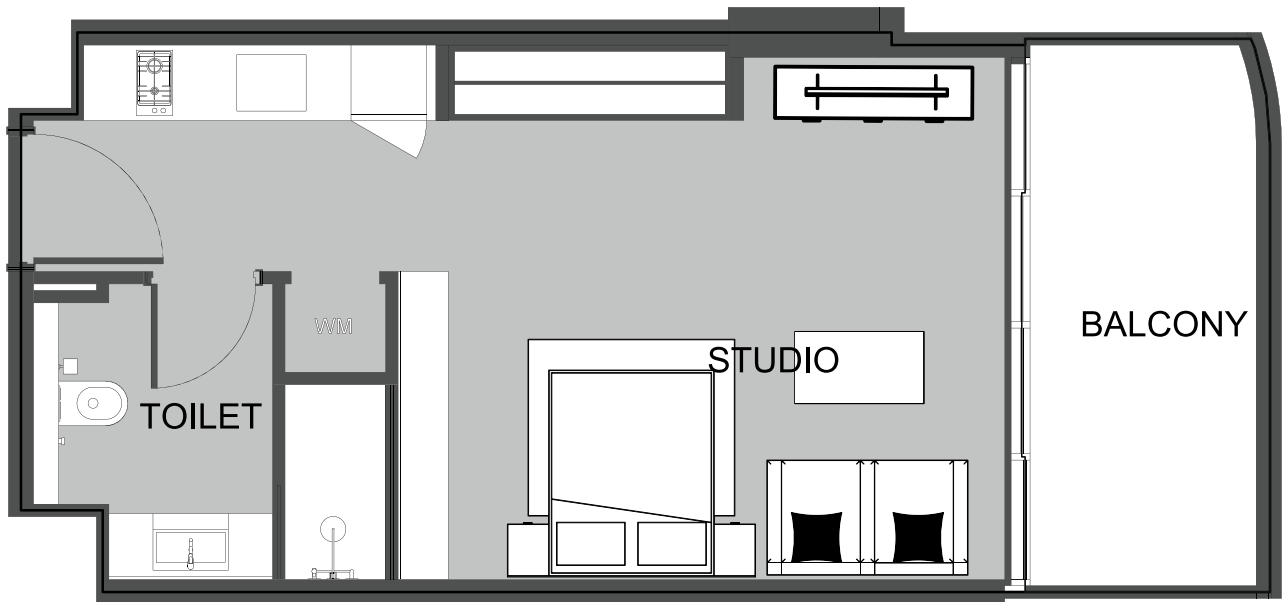

UNIT 419 STUDIO TYPE B

The Boulevard
BY PRESTIGE ONE