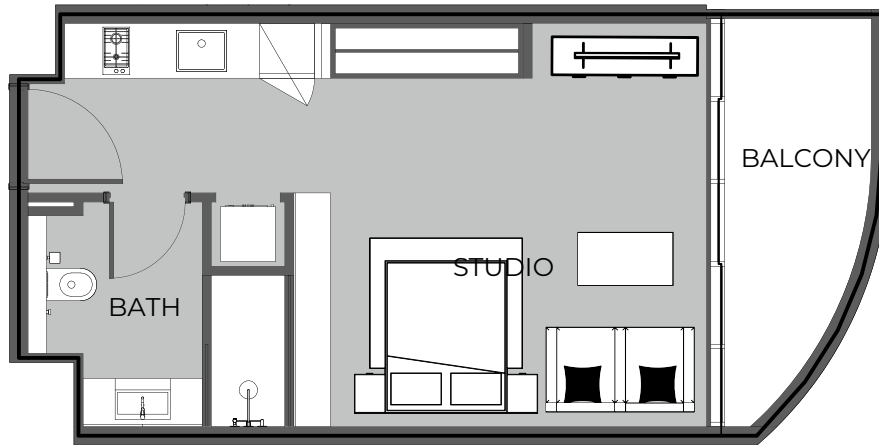

UNIT 1001 STUDIO TYPE A

The Boulevard
BY PRESTIGE ONE

UNIT SIZE

UNIT AREA	369.53FT²
BALCONY AREA	72.76FT²
TOTAL AREA	442.29FT²