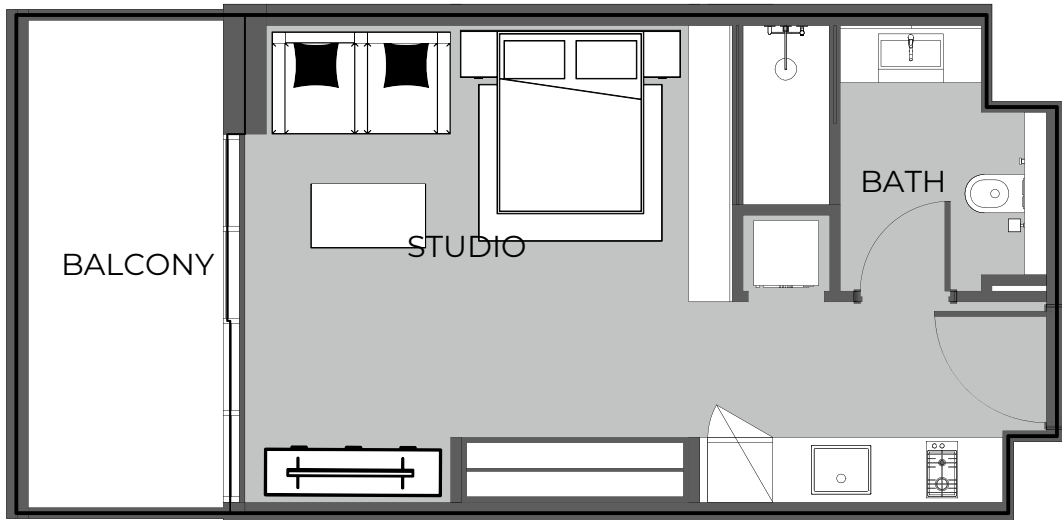

UNIT 906 STUDIO TYPE A

The Boulevard
BY PRESTIGE ONE

UNIT SIZE

UNIT AREA	369.31FT ²
BALCONY AREA	96.01FT ²
TOTAL AREA	465.32FT ²

UNIT 907 STUDIO TYPE A

The Boulevard
BY PRESTIGE ONE

UNIT SIZE

UNIT AREA	367.48FT ²
BALCONY AREA	3100.10FT ²
TOTAL AREA	467.58FT ²