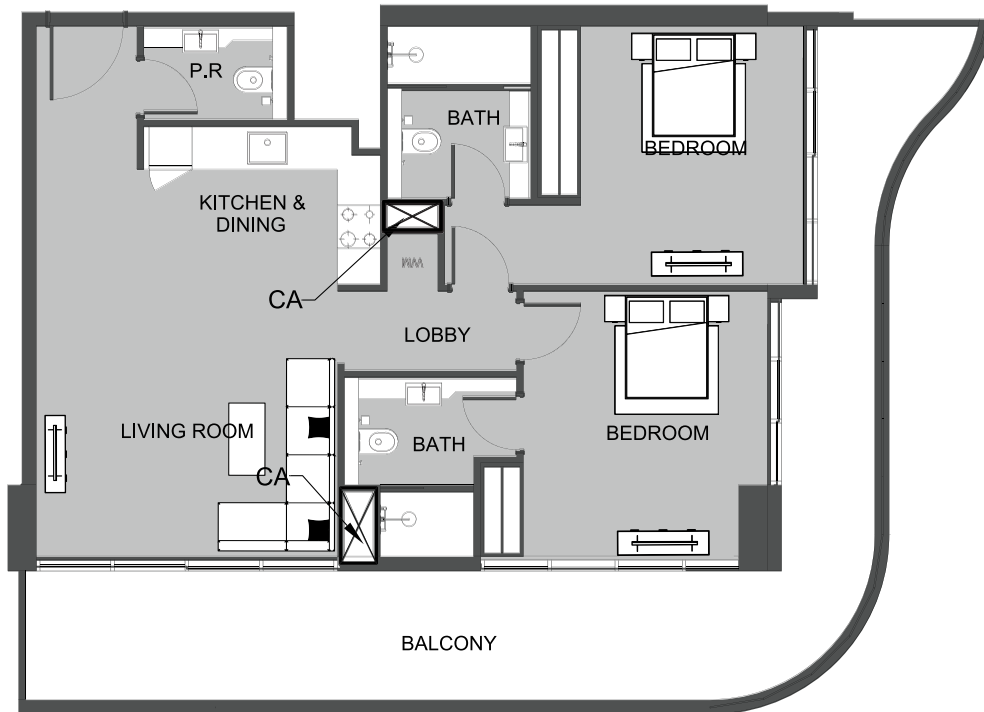

UNIT 816 STUDIO TYPE A

The Boulevard
BY PRESTIGE ONE

UNIT SIZE

UNIT AREA	368.13FT ²
BALCONY AREA	94.94FT ²
TOTAL AREA	463.06FT ²

PRESTIGE ONE

The Boulevard
BY PRESTIGE ONE

UNIT 817 2-BEDROOM TYPE A

The Boulevard
BY PRESTIGE ONE