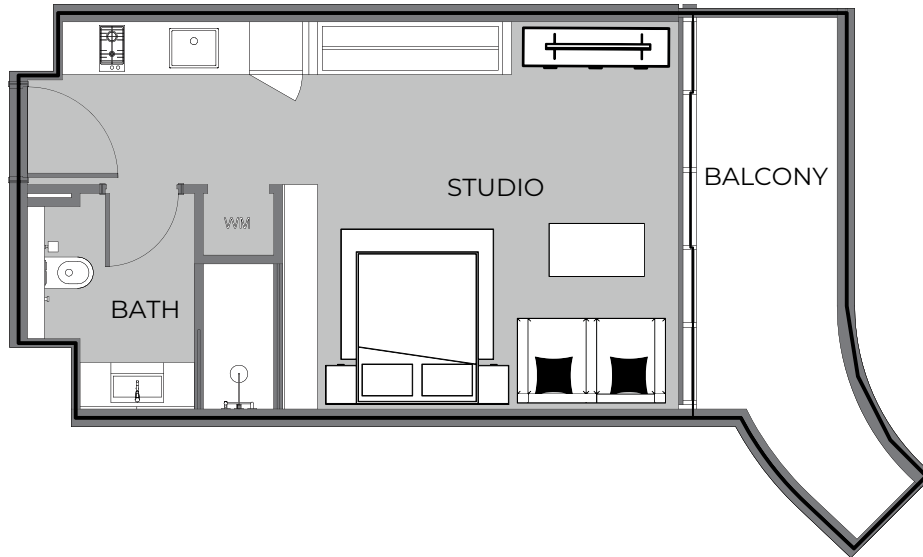

UNIT 624 STUDIO TYPE A

The Boulevard
BY PRESTIGE ONE

UNIT SIZE

UNIT AREA	69.31FT ²
BALCONY AREA	68.67FT ²
TOTAL AREA	437.98FT ²

UNIT 701 STUDIO TYPE A

The Boulevard
BY PRESTIGE ONE

UNIT SIZE

UNIT AREA	369.53FT ²
BALCONY AREA	107.64FT ²
TOTAL AREA	477.16FT ²