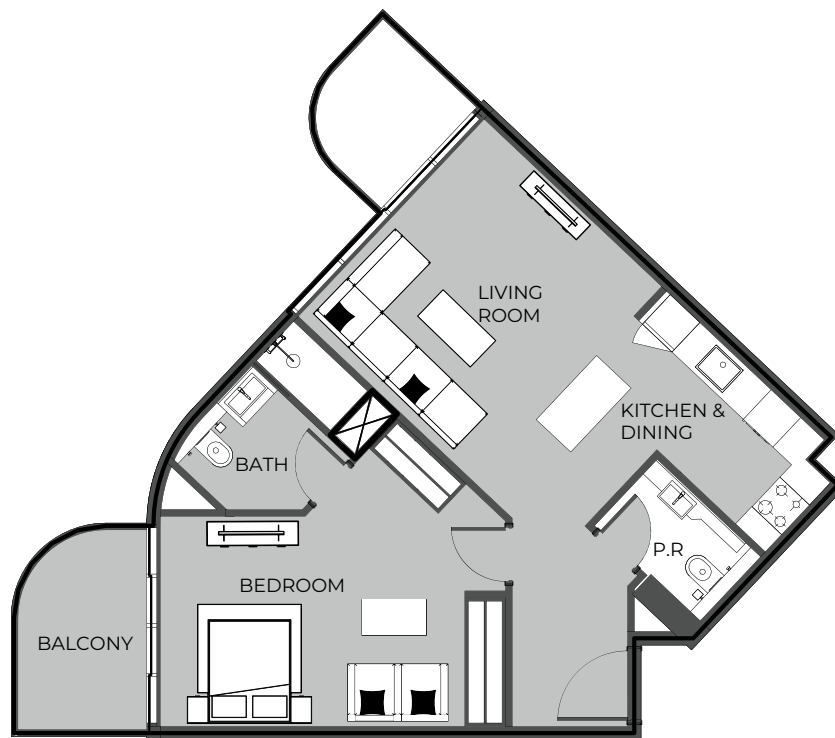

UNIT SIZE

UNIT AREA	657.78FT ²
BALCONY AREA	265.55FT ²
TOTAL AREA	923.33FT ²

UNIT 1111

1-BEDROOM TYPE B

The Boulevard
BY PRESTIGE ONE

UNIT SIZE

UNIT AREA	651.22FT ²
BALCONY AREA	103.33FT ²
TOTAL AREA	754.55FT ²