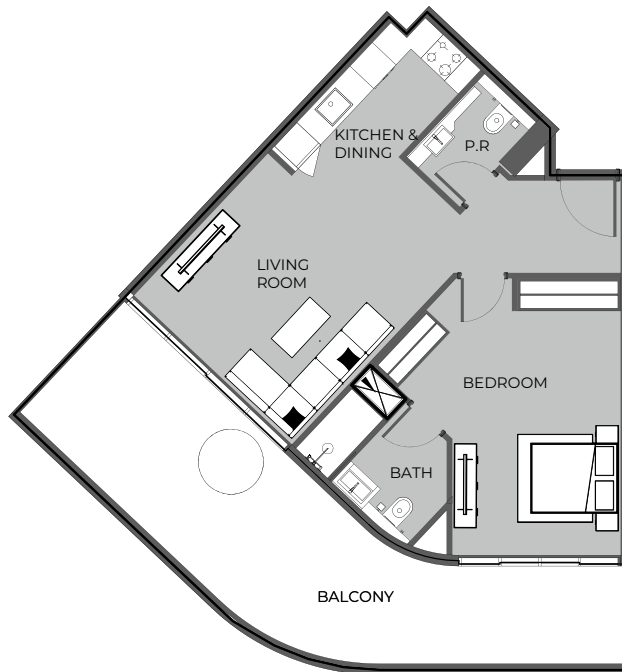

UNIT SIZE

UNIT AREA	657.78FT ²
BALCONY AREA	233.79FT ²
TOTAL AREA	891.57FT ²

UNIT 611

1-BEDROOM TYPE B

The Boulevard
BY PRESTIGE ONE

UNIT SIZE

UNIT AREA	651.11FT ²
BALCONY AREA	330.88FT ²
TOTAL AREA	981.99FT ²