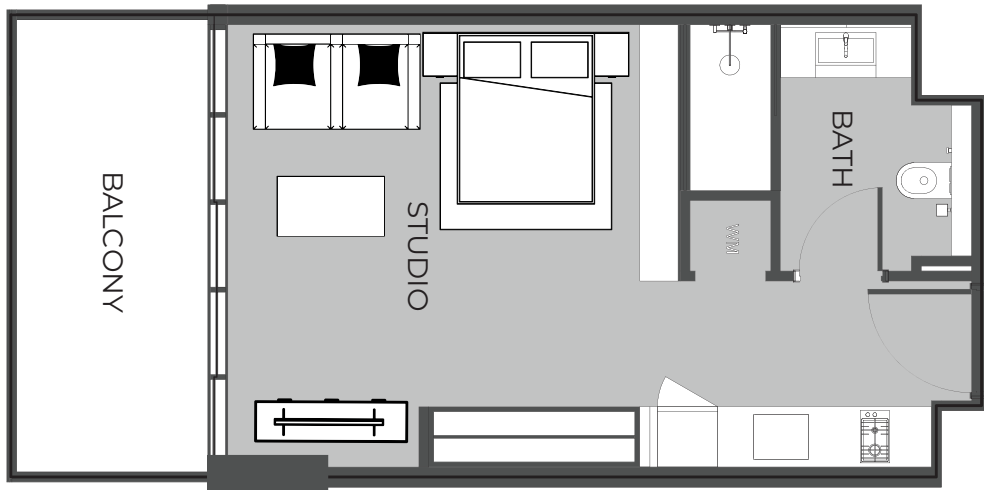

UNIT 1516 STUDIO TYPE A

The Boulevard
BY PRESTIGE ONE

UNIT SIZE

UNIT AREA	368.13FT ²
BALCONY AREA	94.94FT ²
TOTAL AREA	463.06FT ²

PRESTIGE ONE

The Boulevard
BY PRESTIGE ONE

UNIT 1517 2-BEDROOM TYPE A

The Boulevard
BY PRESTIGE ONE