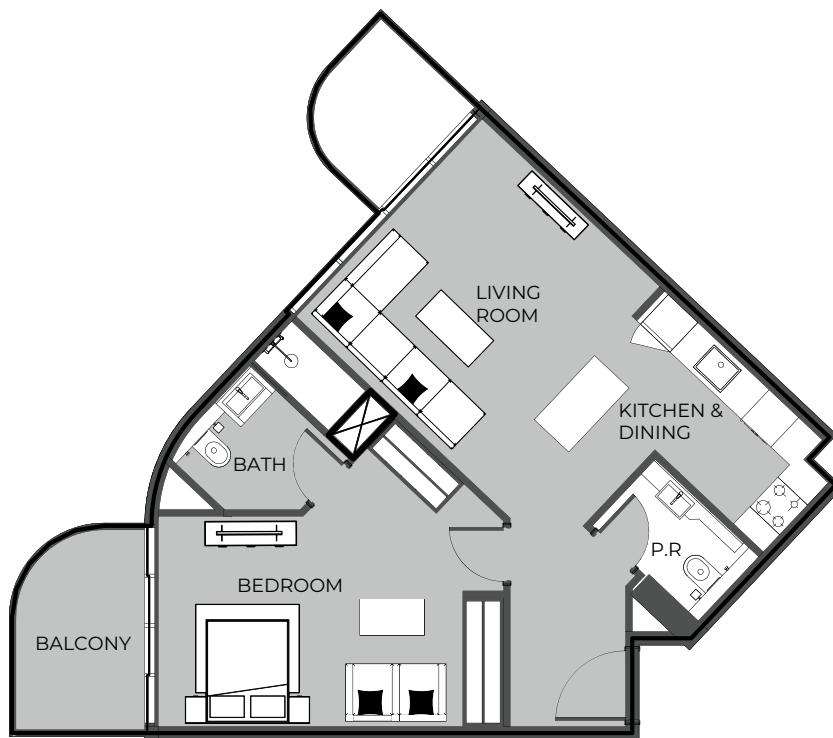

UNIT 911

T-BEDROOM TYPE B

The Boulevard
BY PRESTIGE ONE