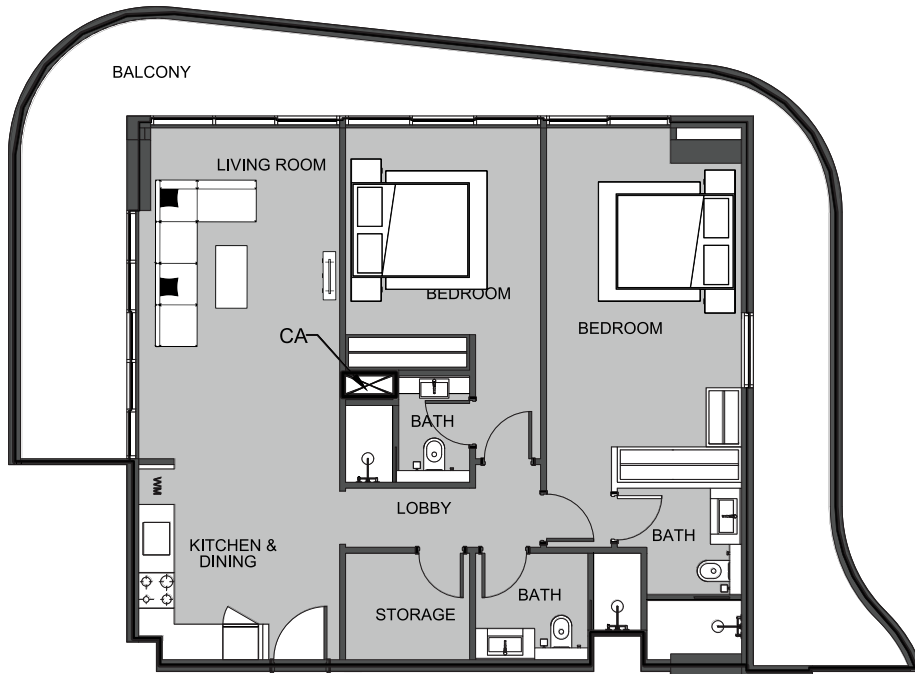

PRESTIGE ONE

The Boulevard
BY PRESTIGE ONE

UNIT 1220 2-BEDROOM TYPE B

The Boulevard
BY PRESTIGE ONE

UNIT SIZE

UNIT AREA	1,025FT ²
BALCONY AREA	59FT ²
TOTAL AREA	1,483.91FT ²

UNIT 1221 1-BEDROOM TYPE E

The Boulevard
BY PRESTIGE ONE