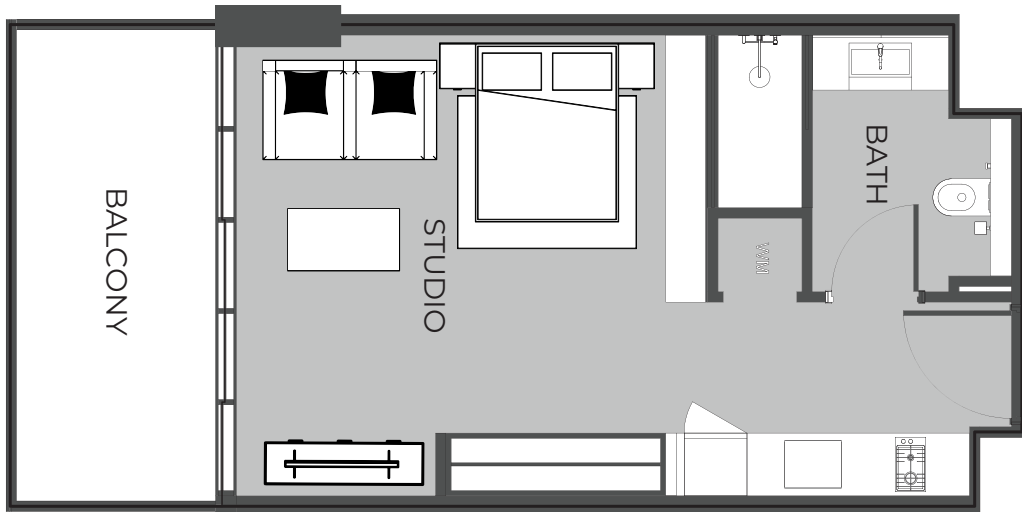

UNIT 614 STUDIO TYPE A

The Boulevard
BY PRESTIGE ONE

UNIT SIZE

UNIT AREA	369.42FT ²
BALCONY AREA	96.98FT ²
TOTAL AREA	466.40FT ²

UNIT 615 STUDIO TYPE A

The Boulevard
BY PRESTIGE ONE

UNIT SIZE

UNIT AREA	369.42FT ²
BALCONY AREA	96.98FT ²
TOTAL AREA	466.40FT ²