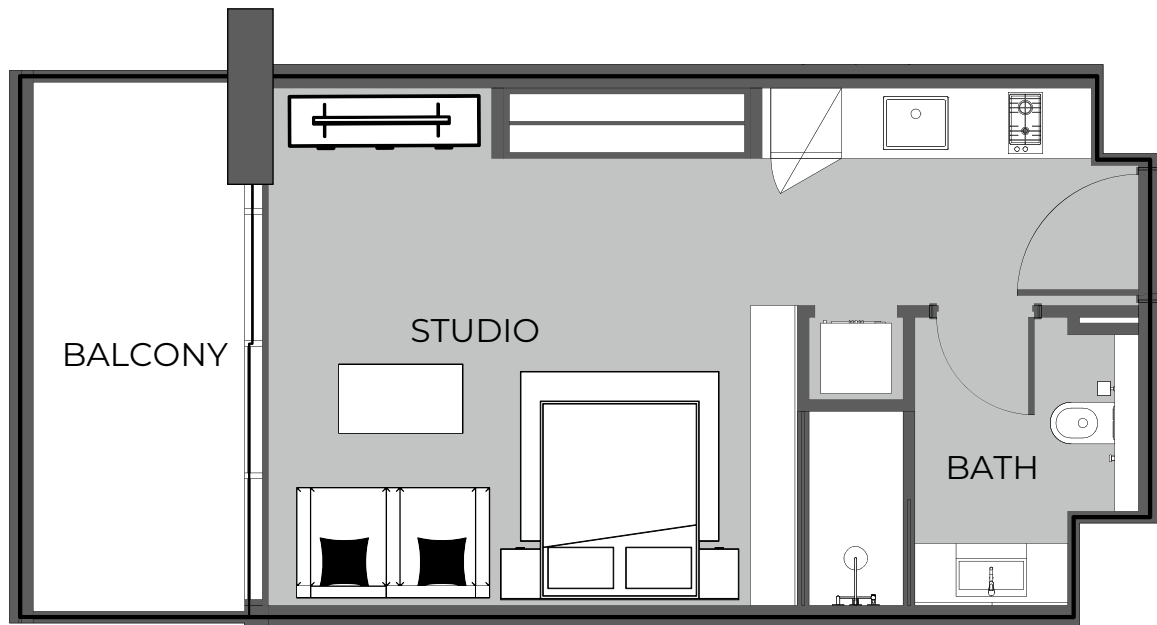

UNIT 1308 STUDIO TYPE A

The Boulevard
BY PRESTIGE ONE

UNIT SIZE

UNIT AREA	368.34FT ²
BALCONY AREA	98.06FT ²
TOTAL AREA	466.40FT ²

UNIT 1309 STUDIO TYPE A

The Boulevard
BY PRESTIGE ONE

UNIT SIZE

UNIT AREA	368.34FT ²
BALCONY AREA	98.06FT ²
TOTAL AREA	466.40FT ²