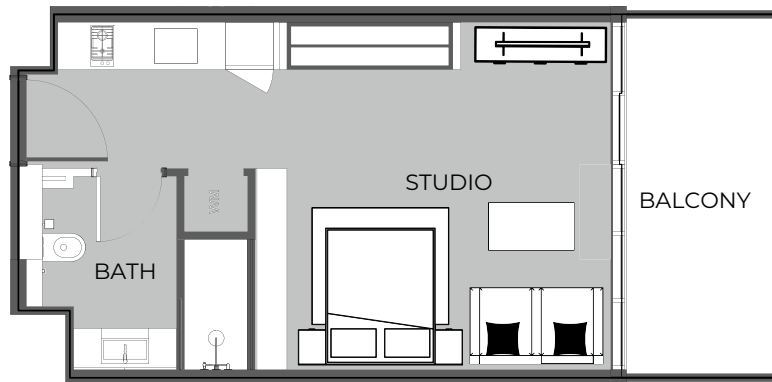

UNIT 803 STUDIO TYPE A

The Boulevard
BY PRESTIGE ONE

UNIT SIZE

UNIT AREA	369.31FT²
BALCONY AREA	87.19FT²
TOTAL AREA	456.50FT²