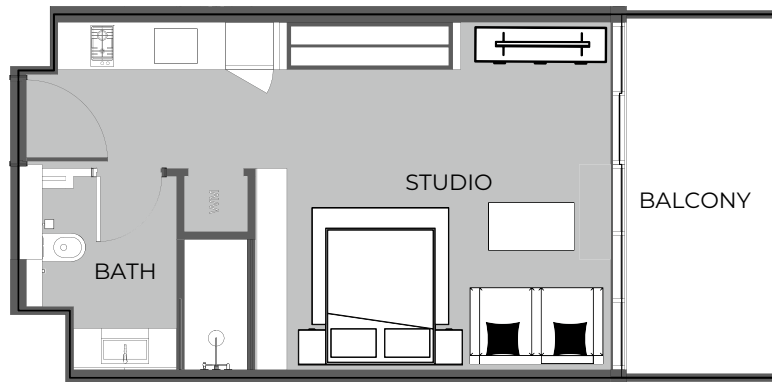

UNIT 603 STUDIO TYPE A

The Boulevard
BY PRESTIGE ONE

UNIT SIZE

UNIT AREA	369.31FT²
BALCONY AREA	87.19FT²
TOTAL AREA	456.50FT²