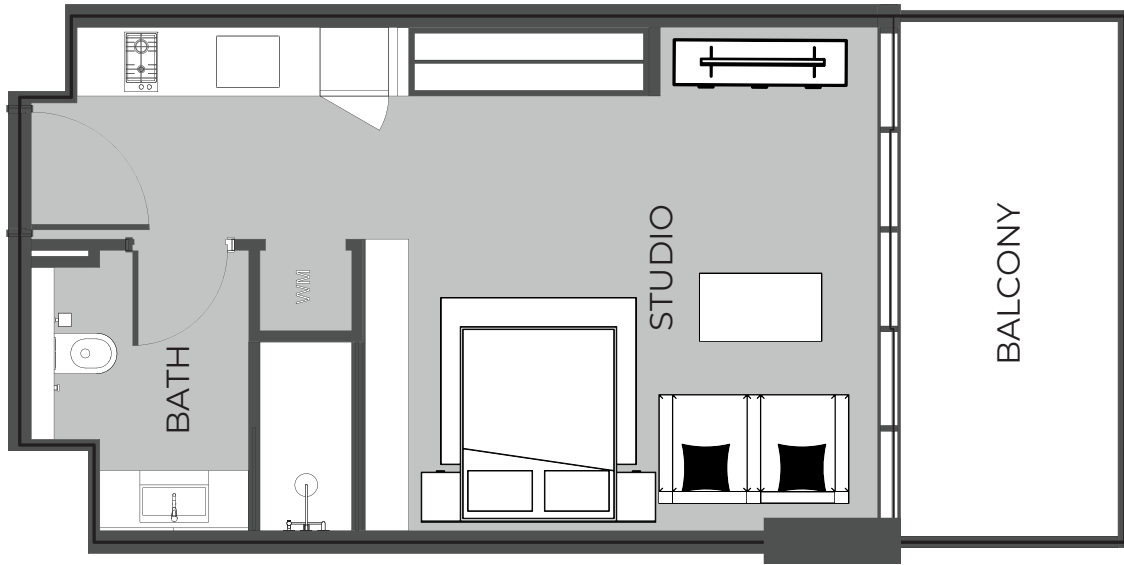

UNIT 1423 STUDIO TYPE A

The Boulevard
BY PRESTIGE ONE

UNIT SIZE

UNIT AREA	369.31FT ²
BALCONY AREA	87.19FT ²
TOTAL AREA	456.50FT ²

UNIT 1424 STUDIO TYPE A

The Boulevard
BY PRESTIGE ONE

UNIT SIZE

UNIT AREA	69.31FT ²
BALCONY AREA	68.67FT ²
TOTAL AREA	437.98FT ²