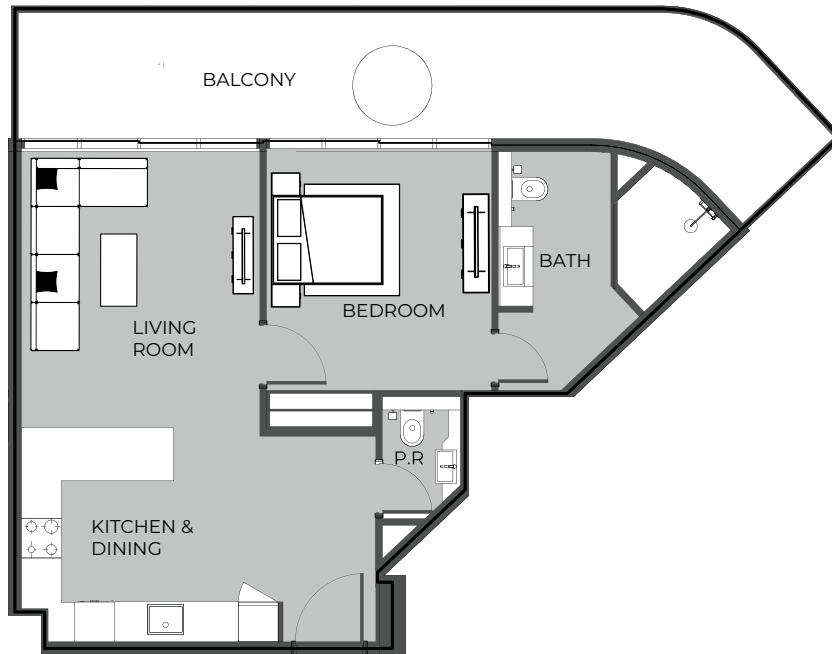

PRESTIGE ONE

The Boulevard
BY PRESTIGE ONE

UNIT 910 STUDIO TYPE C

The Boulevard
BY PRESTIGE ONE

UNIT SIZE

UNIT AREA	657.78FT²
BALCONY AREA	265.55FT²
TOTAL AREA	923.33FT²