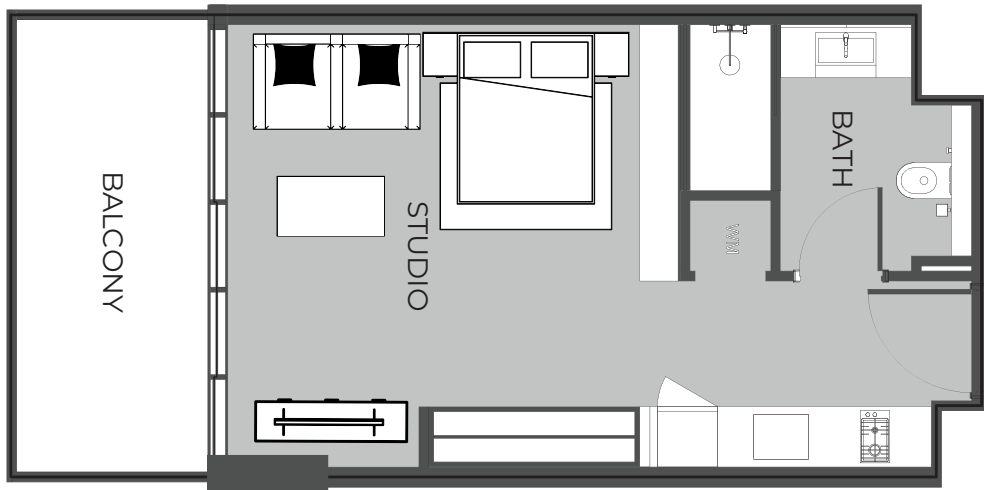

UNIT 516 STUDIO TYPE A

The Boulevard
BY PRESTIGE ONE