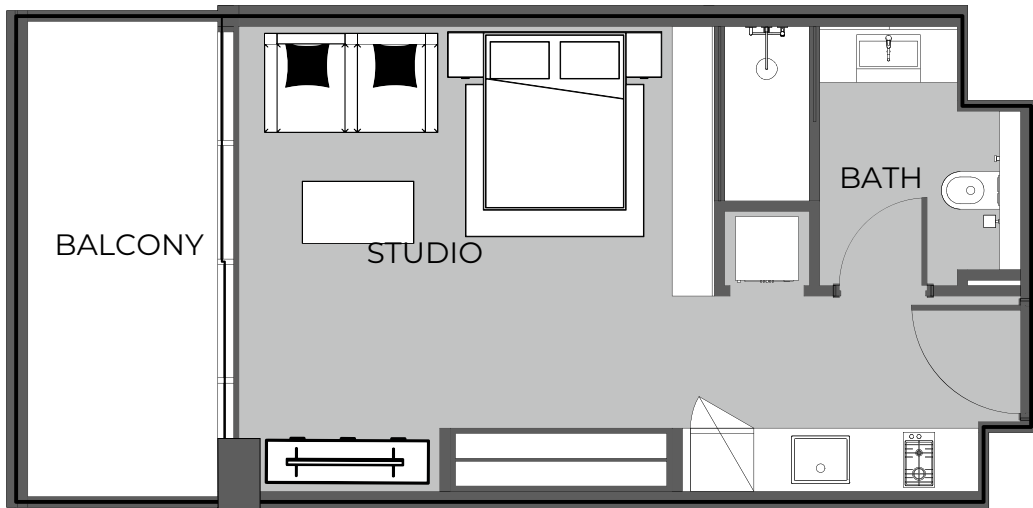

UNIT 1408 STUDIO TYPE A

The Boulevard
BY PRESTIGE ONE