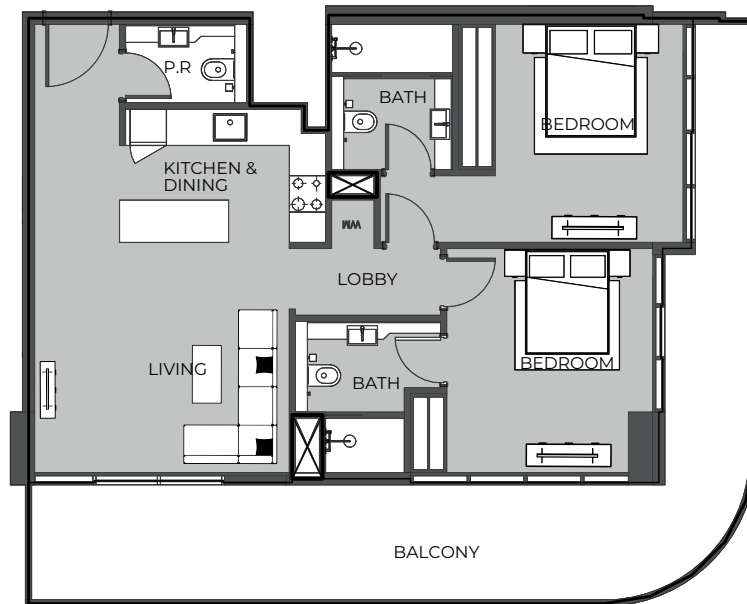

PRESTIGE ONE

The Boulevard
BY PRESTIGE ONE

UNIT P09 2-BEDROOM TYPE A

The Boulevard
BY PRESTIGE ONE

UNIT SIZE

UNIT AREA	850.46FT²
BALCONY AREA	341.32FT²
TOTAL AREA	1,191.78FT²