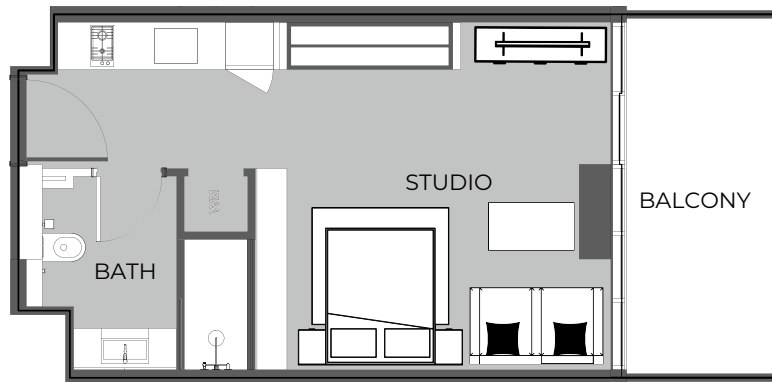

UNIT 202 STUDIO TYPE A

The Boulevard
BY PRESTIGE ONE

UNIT SIZE

UNIT AREA	368.56FT²
BALCONY AREA	100.32FT²
TOTAL AREA	468.88FT²