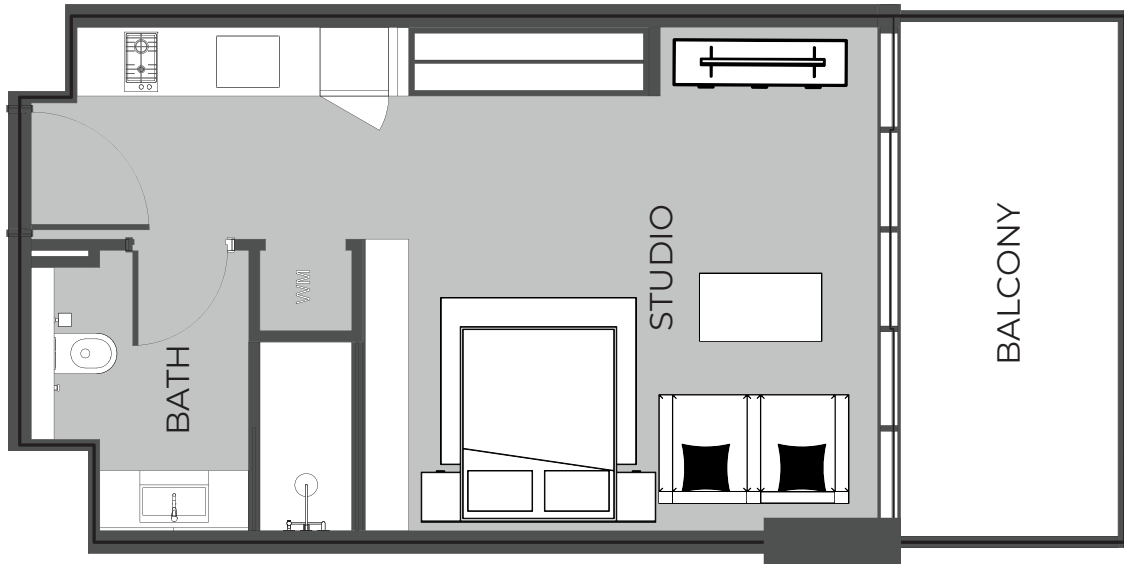

UNIT 1323 STUDIO TYPE A

The Boulevard
BY PRESTIGE ONE