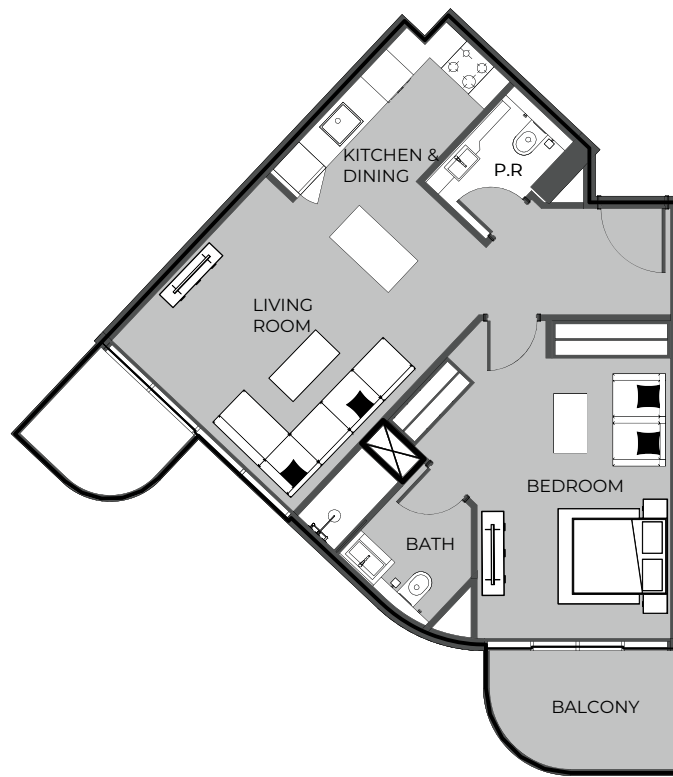

UNIT 110 1-BEDROOM TYPE C

The Boulevard
BY PRESTIGE ONE

UNIT SIZE

UNIT AREA	657.78FT ²
BALCONY AREA	271.47FT ²
TOTAL AREA	929.25FT ²

UNIT 111 1-BEDROOM TYPE B

The Boulevard
BY PRESTIGE ONE

UNIT SIZE

UNIT AREA	651.11FT ²
BALCONY AREA	106.02FT ²
TOTAL AREA	757.13FT ²