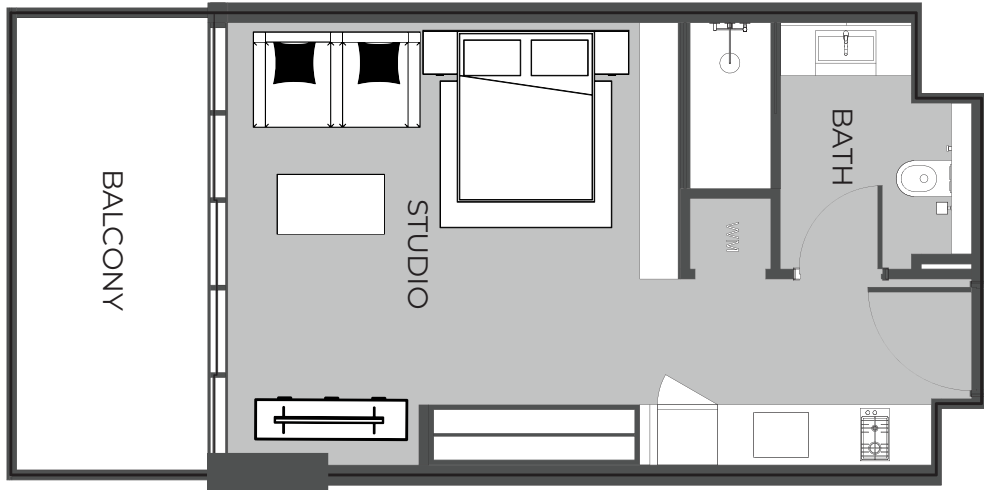

UNIT 1116 STUDIO TYPE A

The Boulevard
BY PRESTIGE ONE