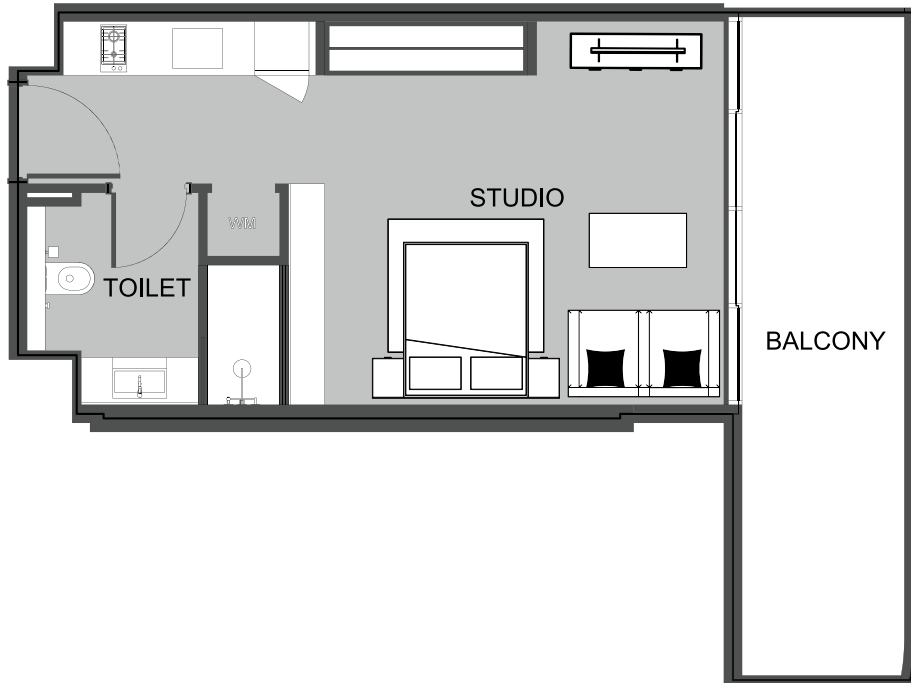

UNIT 518 STUDIO TYPE B

The Boulevard
BY PRESTIGE ONE