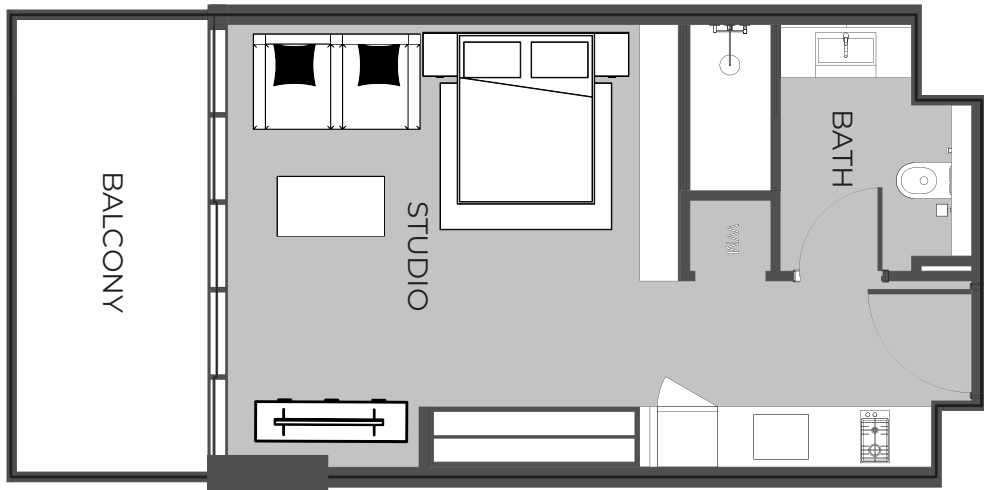

PRESTIGE ONE

The Boulevard
BY PRESTIGE ONE

UNIT 1011 1-BEDROOM TYPE B

The Boulevard
BY PRESTIGE ONE

UNIT SIZE

UNIT AREA	651.11FT ²
BALCONY AREA	330.88FT ²
TOTAL AREA	981.99FT ²

UNIT 1012 STUDIO TYPE A

The Boulevard
BY PRESTIGE ONE