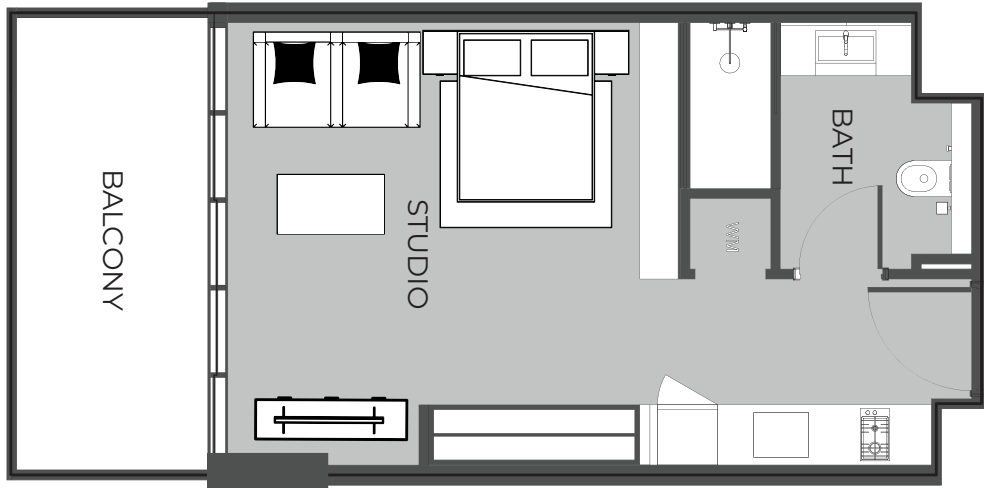

UNIT 616 STUDIO TYPE A

The Boulevard
BY PRESTIGE ONE