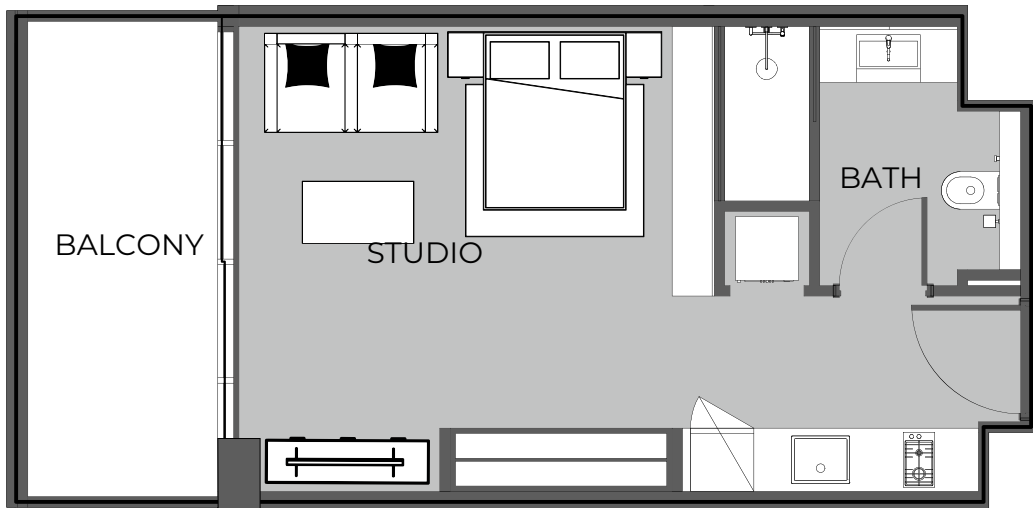

UNIT 1107 STUDIO TYPE A

The Boulevard
BY PRESTIGE ONE

UNIT SIZE

UNIT AREA	367.48FT ²
BALCONY AREA	3100.10FT ²
TOTAL AREA	467.58FT ²

UNIT 1108 STUDIO TYPE A

The Boulevard
BY PRESTIGE ONE

UNIT SIZE

UNIT AREA	368.34FT ²
BALCONY AREA	98.06FT ²
TOTAL AREA	466.40FT ²