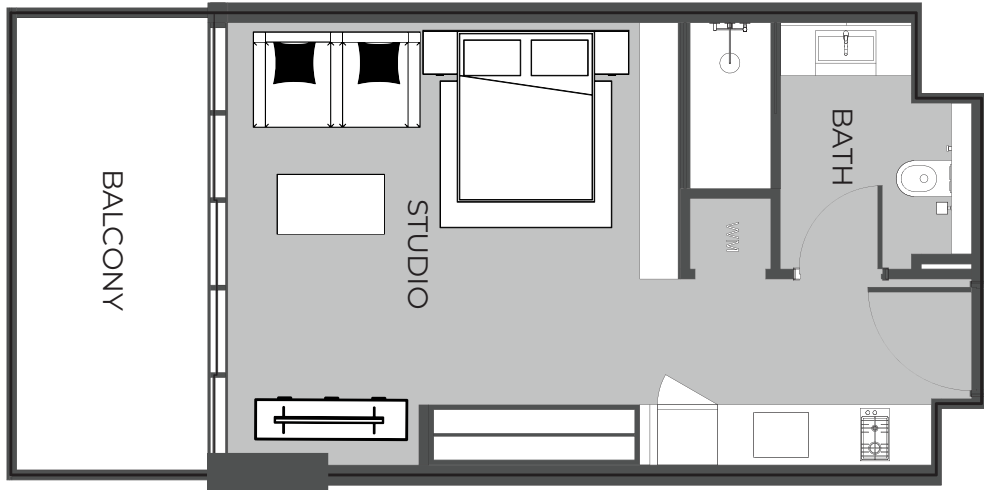

UNIT 814 STUDIO TYPE A

The Boulevard
BY PRESTIGE ONE