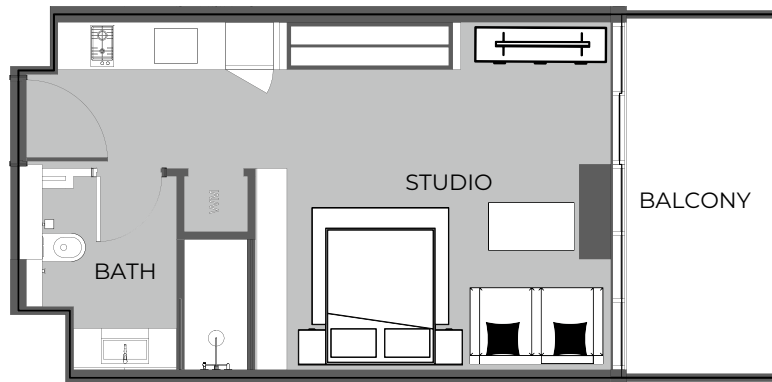

UNIT 1401 STUDIO TYPE A

The Boulevard
BY PRESTIGE ONE

UNIT SIZE

UNIT AREA	369.53FT ²
BALCONY AREA	72.76FT ²
TOTAL AREA	442.29FT ²

UNIT 1402 STUDIO TYPE A

The Boulevard
BY PRESTIGE ONE

UNIT SIZE

UNIT AREA	369.74FT ²
BALCONY AREA	86.76FT ²
TOTAL AREA	456.50FT ²