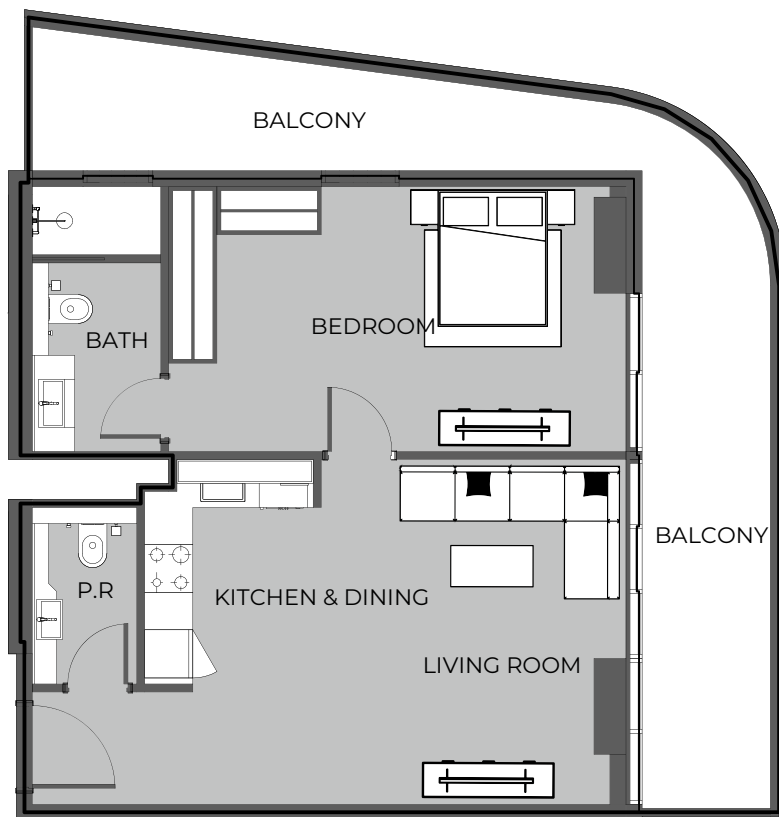

UNIT 403 STUDIO TYPE A

The Boulevard
BY PRESTIGE ONE

UNIT SIZE

UNIT AREA	369.31FT ²
BALCONY AREA	87.19FT ²
TOTAL AREA	456.50FT ²

UNIT 404 1-BEDROOM TYPE D

The Boulevard
BY PRESTIGE ONE

UNIT SIZE

UNIT AREA	642.17FT ²
BALCONY AREA	353.38FT ²
TOTAL AREA	995.55FT ²