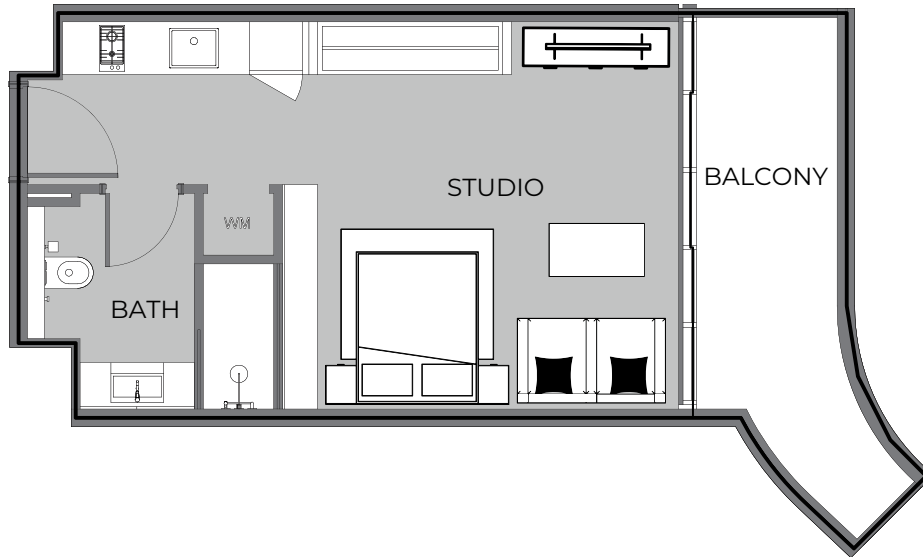

UNIT 1301 STUDIO TYPE A

The Boulevard
BY PRESTIGE ONE