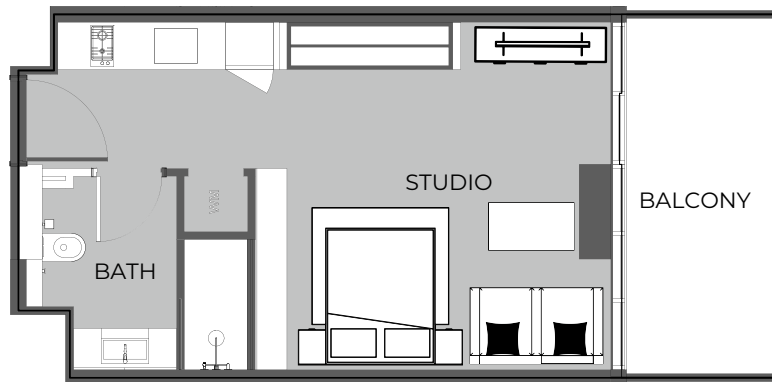

UNIT 1202 STUDIO TYPE A

The Boulevard
BY PRESTIGE ONE

UNIT SIZE

UNIT AREA	369.74FT²
BALCONY AREA	86.76FT²
TOTAL AREA	456.50FT²