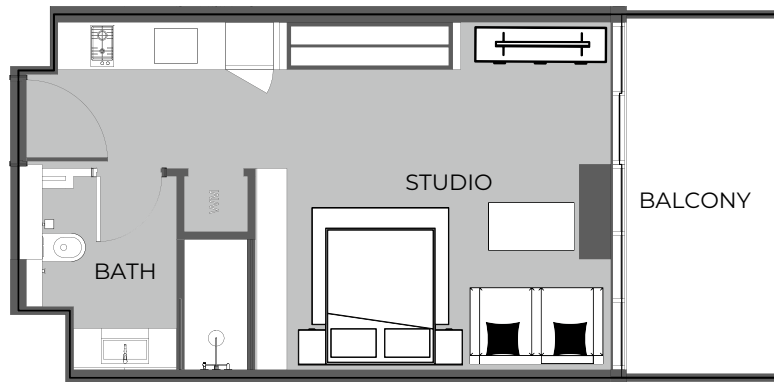

UNIT 1301 STUDIO TYPE A

The Boulevard
BY PRESTIGE ONE

UNIT SIZE

UNIT AREA	369.53FT ²
BALCONY AREA	107.64FT ²
TOTAL AREA	477.16FT ²

UNIT 1302 STUDIO TYPE A

The Boulevard
BY PRESTIGE ONE

UNIT SIZE

UNIT AREA	369.74FT ²
BALCONY AREA	86.76FT ²
TOTAL AREA	456.50FT ²