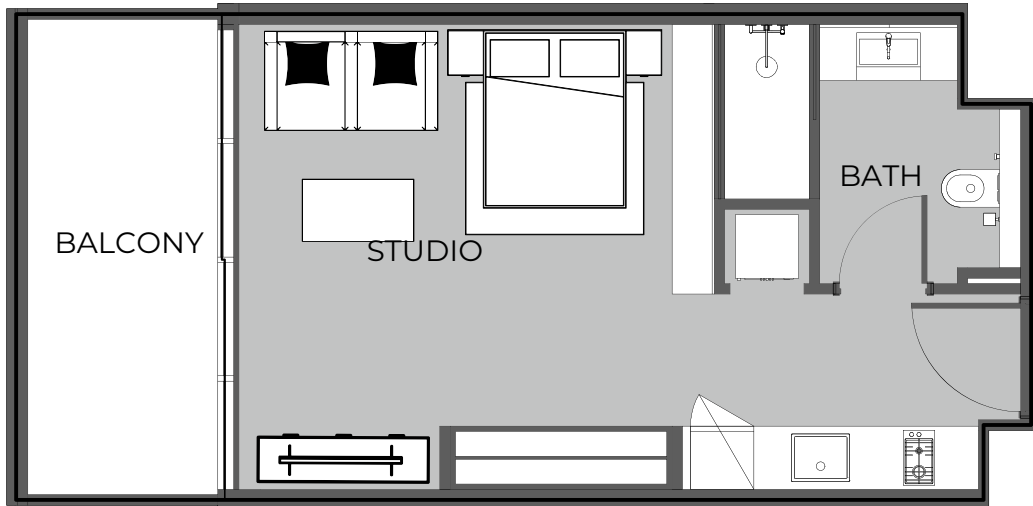

UNIT 505 2-BEDROOM TYPE E

The Boulevard
BY PRESTIGE ONE

UNIT SIZE

UNIT AREA	771.45FT ²
BALCONY AREA	487.93FT ²
TOTAL AREA	1,259.38FT ²

UNIT 506 STUDIO TYPE A

The Boulevard
BY PRESTIGE ONE

UNIT SIZE

UNIT AREA	369.31FT ²
BALCONY AREA	96.01FT ²
TOTAL AREA	465.32FT ²