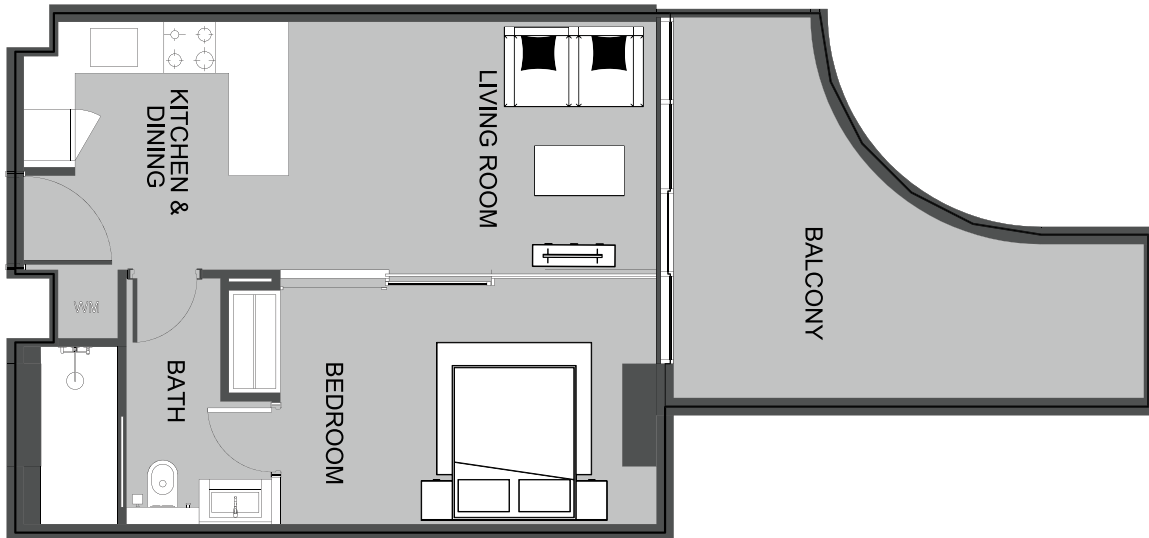

PRESTIGE ONE

The Boulevard
BY PRESTIGE ONE

UNIT 320 2-BEDROOM TYPE B

The Boulevard
BY PRESTIGE ONE

UNIT SIZE

UNIT AREA	1025FT ²
BALCONY AREA	463FT ²
TOTAL AREA	1,487.68FT ²

UNIT 321 1-BEDROOM TYPE E

The Boulevard
BY PRESTIGE ONE