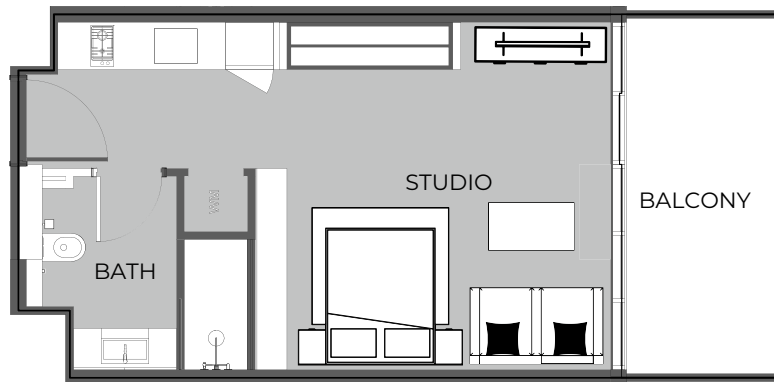

UNIT 902 STUDIO TYPE A

The Boulevard
BY PRESTIGE ONE

UNIT SIZE

UNIT AREA	369.74FT ²
BALCONY AREA	86.76FT ²
TOTAL AREA	456.50FT ²

UNIT 903 STUDIO TYPE A

The Boulevard
BY PRESTIGE ONE

UNIT SIZE

UNIT AREA	369.53FT ²
BALCONY AREA	86.76FT ²
TOTAL AREA	456.50FT ²