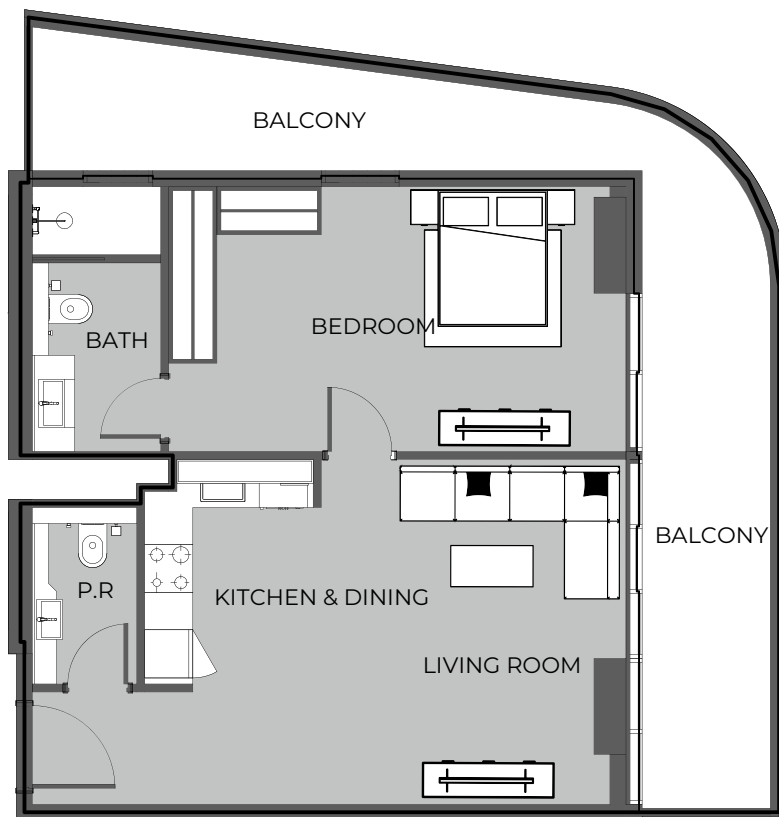

UNIT 1003 STUDIO TYPE A

The Boulevard
BY PRESTIGE ONE

UNIT SIZE

UNIT AREA	369.31FT ²
BALCONY AREA	87.19FT ²
TOTAL AREA	456.50FT ²

UNIT 1004 1-BEDROOM TYPE A

The Boulevard
BY PRESTIGE ONE

UNIT SIZE

UNIT AREA	642.17FT ²
BALCONY AREA	353.38FT ²
TOTAL AREA	995.55FT ²