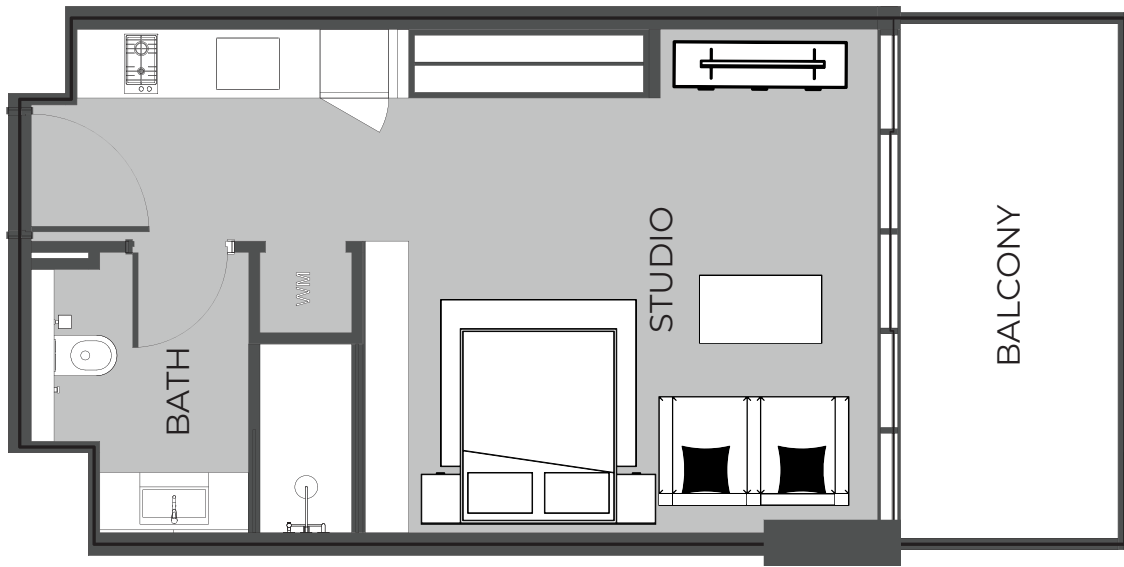

UNIT 822 STUDIO TYPE A

The Boulevard
BY PRESTIGE ONE

UNIT SIZE

UNIT AREA	369.31FT ²
BALCONY AREA	87.19FT ²
TOTAL AREA	456.50FT ²

UNIT 823 STUDIO TYPE A

The Boulevard
BY PRESTIGE ONE

UNIT SIZE

UNIT AREA	369.31FT ²
BALCONY AREA	87.19FT ²
TOTAL AREA	456.50FT ²