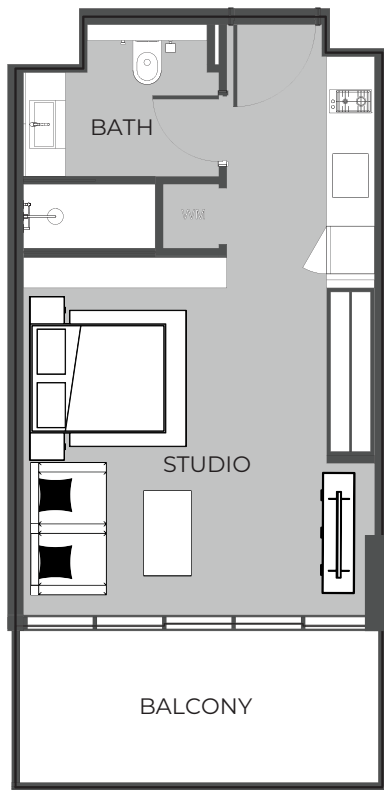

The Boulevard
BY PRESTIGE ONE

UNIT SIZE

UNIT AREA	369.42FT ²
BALCONY AREA	99.46FT ²
TOTAL AREA	468.88FT ²

UNIT 215

2-BEDROOM TYPE A

The Boulevard
BY PRESTIGE ONE

UNIT SIZE

UNIT AREA	369.42FT ²
BALCONY AREA	99.46FT ²
TOTAL AREA	468.88FT ²

UNIT 216 STUDIO TYPE A

The Boulevard
BY PRESTIGE ONE

UNIT SIZE

UNIT AREA	368.56FT ²
BALCONY AREA	99.57FT ²
TOTAL AREA	468.12FT ²

UNIT 217 2-BEDROOM TYPE A

The Boulevard
BY PRESTIGE ONE

UNIT SIZE

UNIT AREA	851.53FT ²
BALCONY AREA	348.10FT ²
TOTAL AREA	1,199.64FT ²