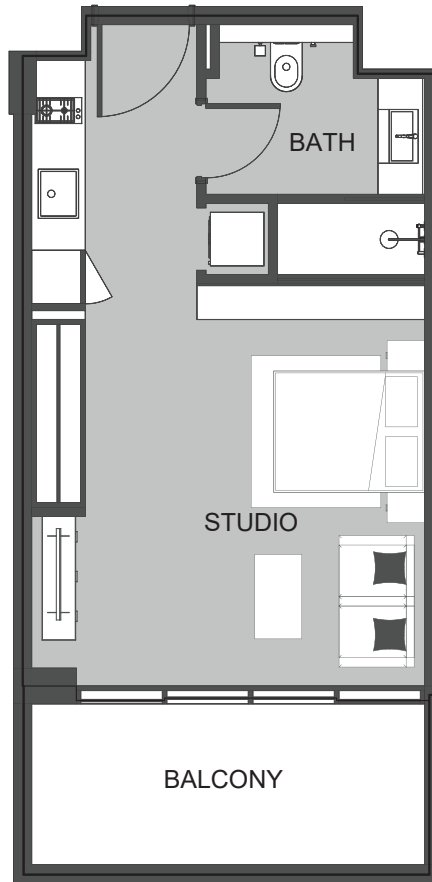

UNIT P01 STUDIO TYPE A

The Boulevard
BY PRESTIGE ONE

UNIT SIZE

UNIT AREA	368.34FT ²
BALCONY AREA	96.77FT ²
TOTAL AREA	465.11FT ²

UNIT P02 1-BEDROOM TYPE C

The Boulevard
BY PRESTIGE ONE

UNIT SIZE

UNIT AREA	657.78FT ²
BALCONY AREA	370.17FT ²
TOTAL AREA	1,027.95FT ²

UNIT P03 1-BEDROOM TYPE B

The Boulevard
BY PRESTIGE ONE

UNIT SIZE

UNIT AREA	651.22FT ²
BALCONY AREA	333.79FT ²
TOTAL AREA	985.01FT ²

UNIT P04 STUDIO TYPE A

The Boulevard
BY PRESTIGE ONE

UNIT SIZE

UNIT AREA	369.42FT ²
BALCONY AREA	96.98FT ²
TOTAL AREA	466.40FT ²