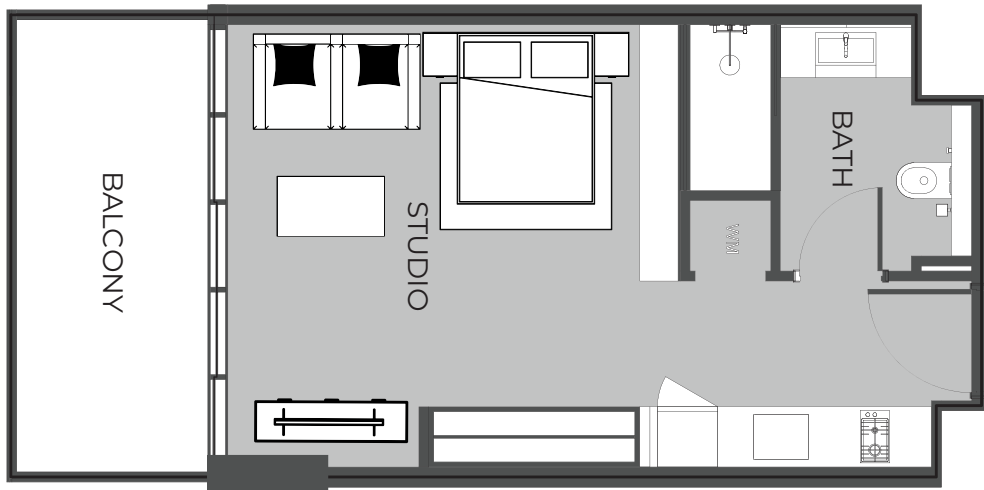

UNIT 1312 STUDIO TYPE A

The Boulevard
BY PRESTIGE ONE