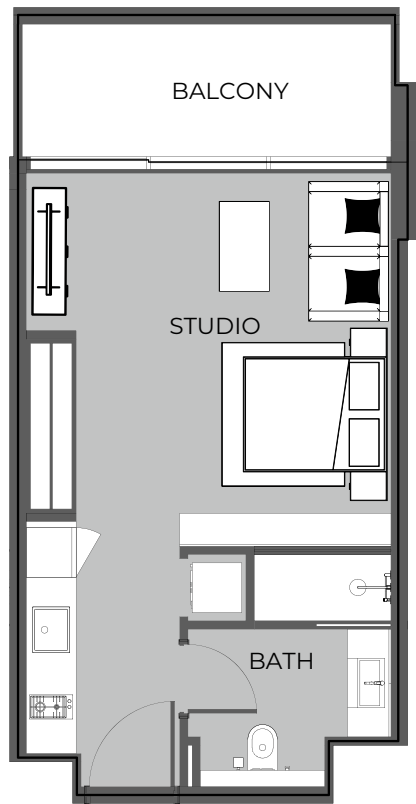

UNIT 218 2-BEDROOM TYPE D

The Boulevard
BY PRESTIGE ONE

UNIT SIZE

UNIT AREA	368.56FT ²
BALCONY AREA	99.57FT ²
TOTAL AREA	468.12FT ²

UNIT 219 STUDIO TYPE A

The Boulevard
BY PRESTIGE ONE

UNIT SIZE

UNIT AREA	851.53FT ²
BALCONY AREA	348.10FT ²
TOTAL AREA	1,199.64FT ²