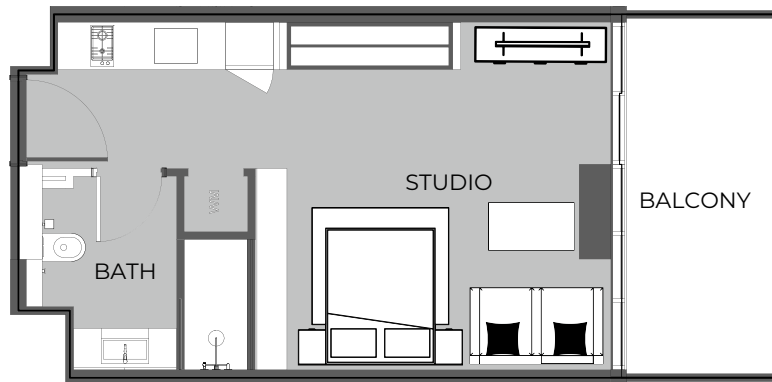

UNIT 1101 STUDIO TYPE A

The Boulevard
BY PRESTIGE ONE

UNIT SIZE

UNIT AREA	369.53FT ²
BALCONY AREA	107.64FT ²
TOTAL AREA	477.16FT ²

UNIT 1102 STUDIO TYPE A

The Boulevard
BY PRESTIGE ONE

UNIT SIZE

UNIT AREA	369.74FT ²
BALCONY AREA	86.76FT ²
TOTAL AREA	456.50FT ²