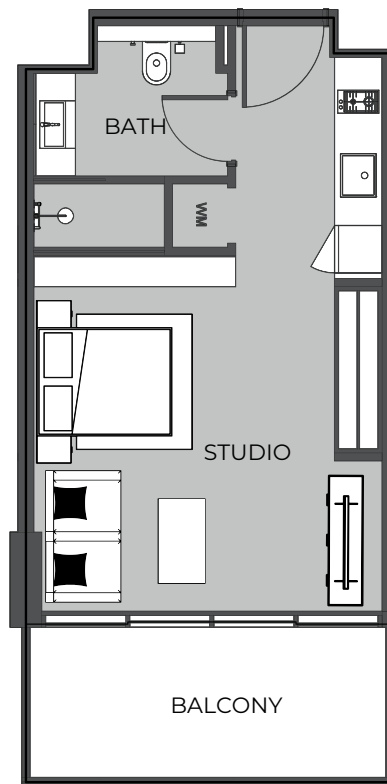

UNIT P05 STUDIO TYPE A

The Boulevard
BY PRESTIGE ONE