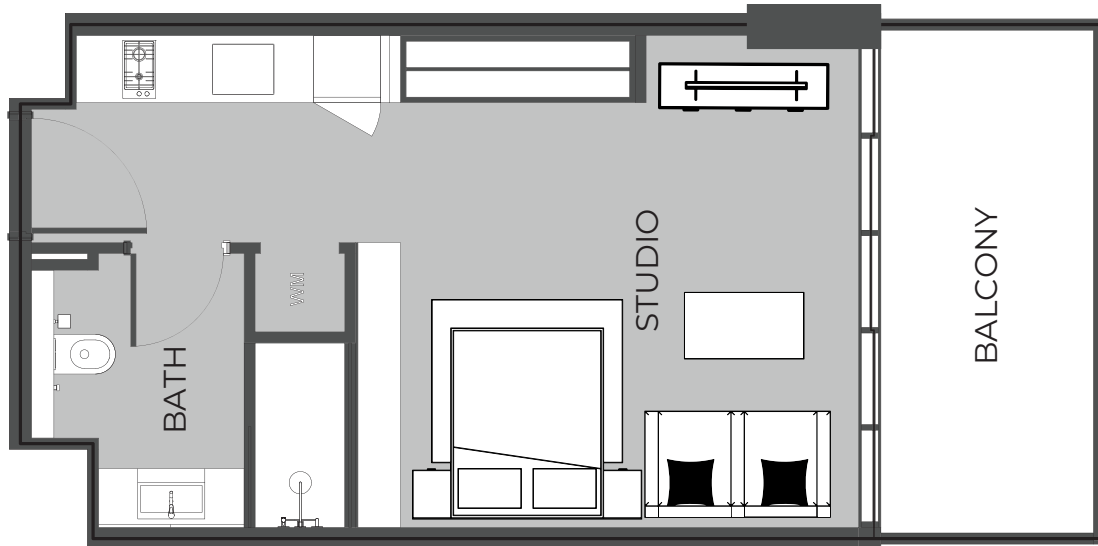

UNIT 922 STUDIO TYPE A

The Boulevard
BY PRESTIGE ONE