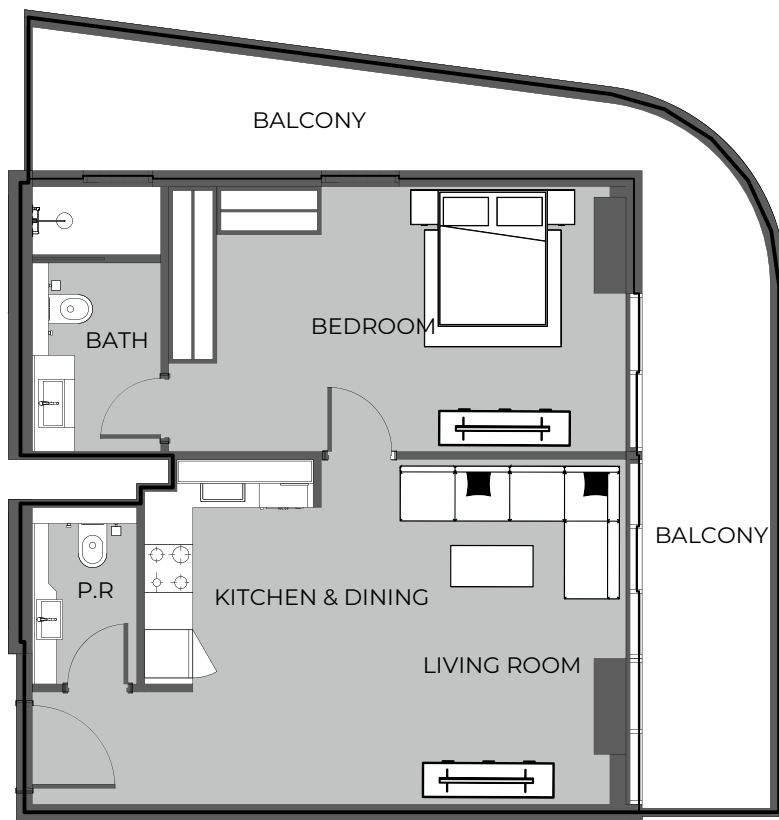

UNIT 803 STUDIO TYPE A

The Boulevard
BY PRESTIGE ONE

UNIT SIZE

UNIT AREA	369.31FT ²
BALCONY AREA	87.19FT ²
TOTAL AREA	456.50FT ²

UNIT 804 1-BEDROOM TYPE A

The Boulevard
BY PRESTIGE ONE

UNIT SIZE

UNIT AREA	642.17FT ²
BALCONY AREA	353.38FT ²
TOTAL AREA	995.55FT ²