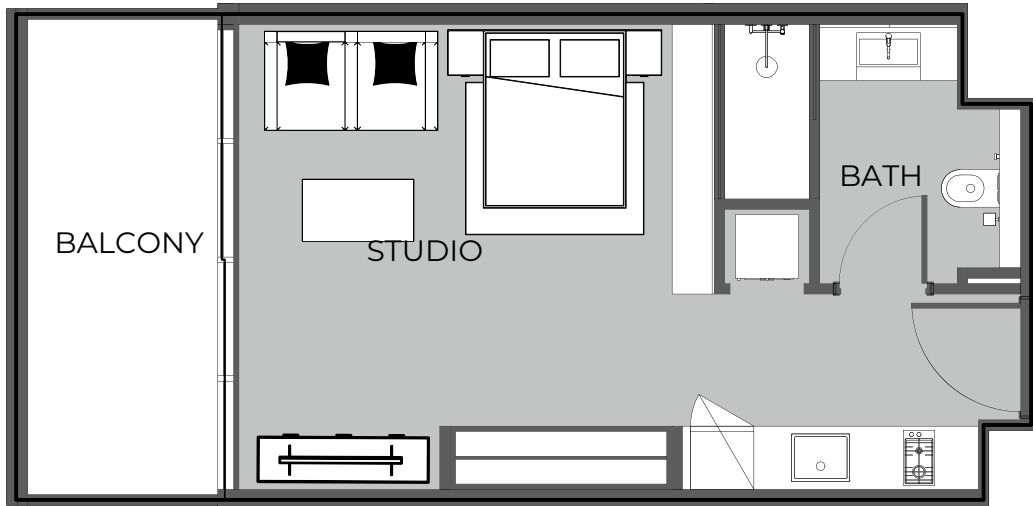

UNIT 1505 2-BEDROOM TYPE C

The Boulevard
BY PRESTIGE ONE

UNIT SIZE

UNIT AREA	771.45FT ²
BALCONY AREA	487.93FT ²
TOTAL AREA	1,259.38FT ²

UNIT 1506 STUDIO TYPE A

The Boulevard
BY PRESTIGE ONE

UNIT SIZE

UNIT AREA	369.31FT ²
BALCONY AREA	96.01FT ²
TOTAL AREA	465.32FT ²