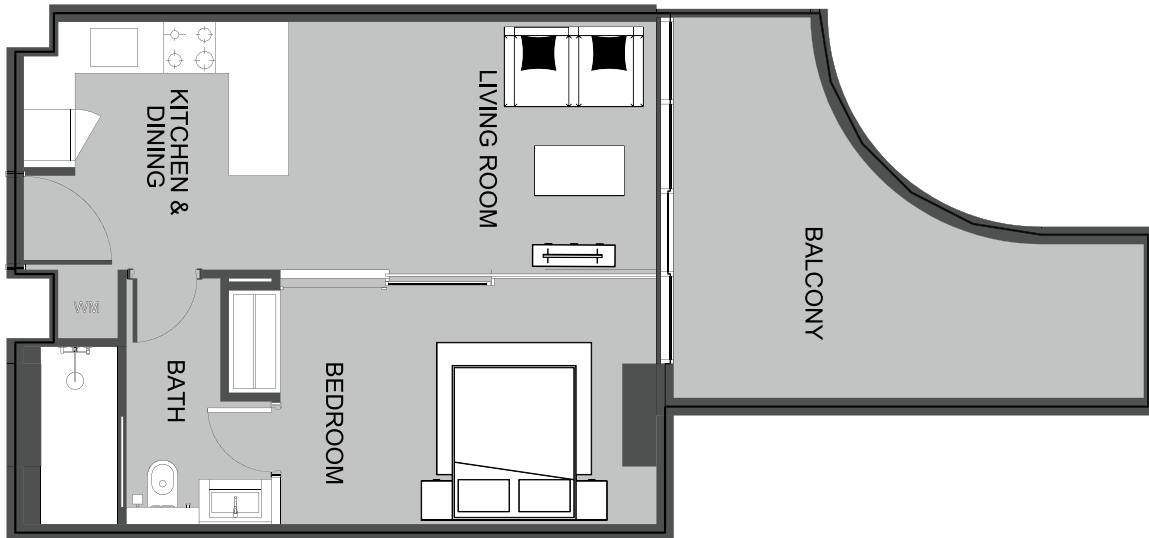

PRESTIGE ONE

The Boulevard
BY PRESTIGE ONE

UNIT 920 2-BEDROOM TYPE B

The Boulevard
BY PRESTIGE ONE

UNIT SIZE

UNIT AREA	1025FT ²
BALCONY AREA	463FT ²
TOTAL AREA	1,487.68FT ²

UNIT 921 1-BEDROOM TYPE E

The Boulevard
BY PRESTIGE ONE