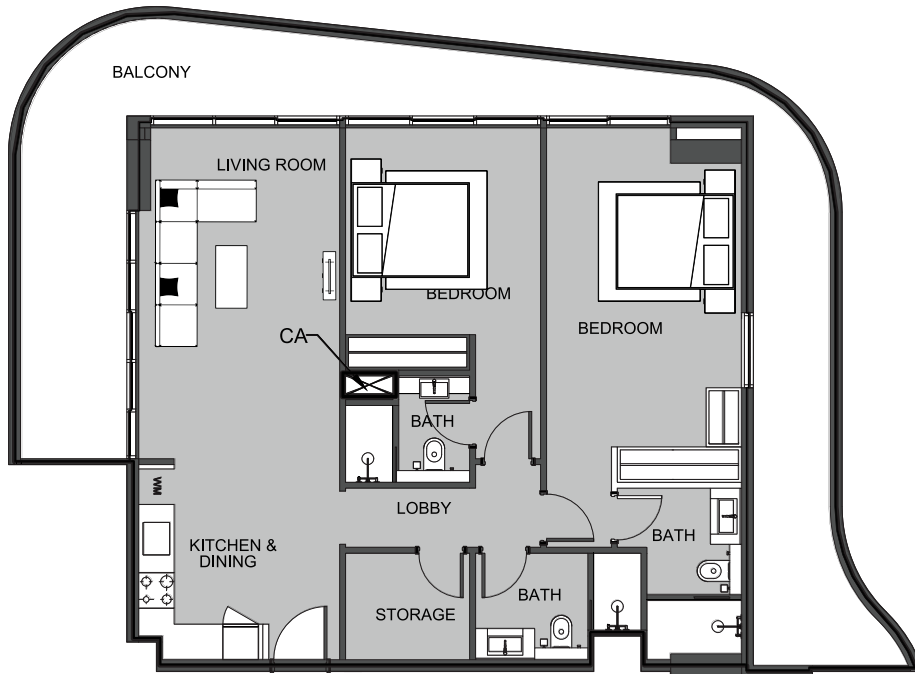

PRESTIGE ONE

The Boulevard
BY PRESTIGE ONE

UNIT 320 2-BEDROOM TYPE B

The Boulevard
BY PRESTIGE ONE

UNIT SIZE

UNIT AREA	1025FT²
BALCONY AREA	463FT²
TOTAL AREA	1,487.68FT²