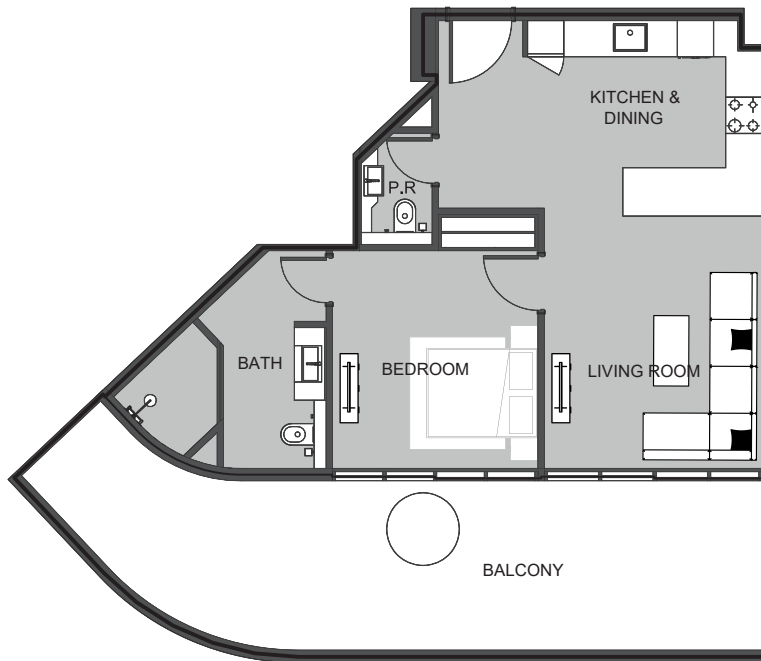

UNIT P01 STUDIO TYPE A

The Boulevard
BY PRESTIGE ONE

UNIT SIZE

UNIT AREA	368.34FT ²
BALCONY AREA	96.77FT ²
TOTAL AREA	465.11FT ²

UNIT P02 1-BEDROOM TYPE C

The Boulevard
BY PRESTIGE ONE

UNIT SIZE

UNIT AREA	657.78FT ²
BALCONY AREA	370.17FT ²
TOTAL AREA	1,027.95FT ²