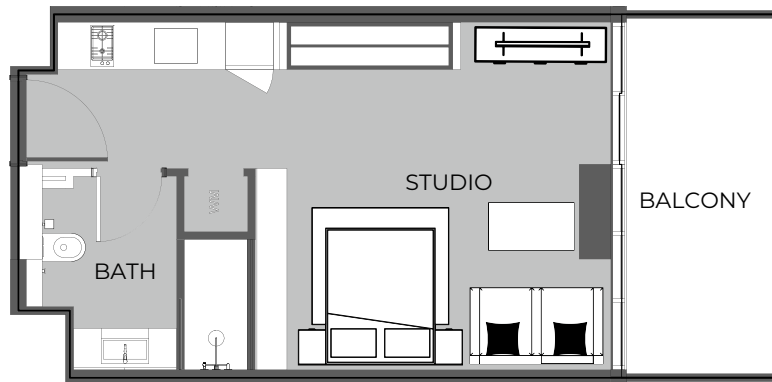

UNIT 702 STUDIO TYPE A

The Boulevard
BY PRESTIGE ONE

UNIT SIZE

UNIT AREA	369.74FT²
BALCONY AREA	86.76FT²
TOTAL AREA	456.50FT²