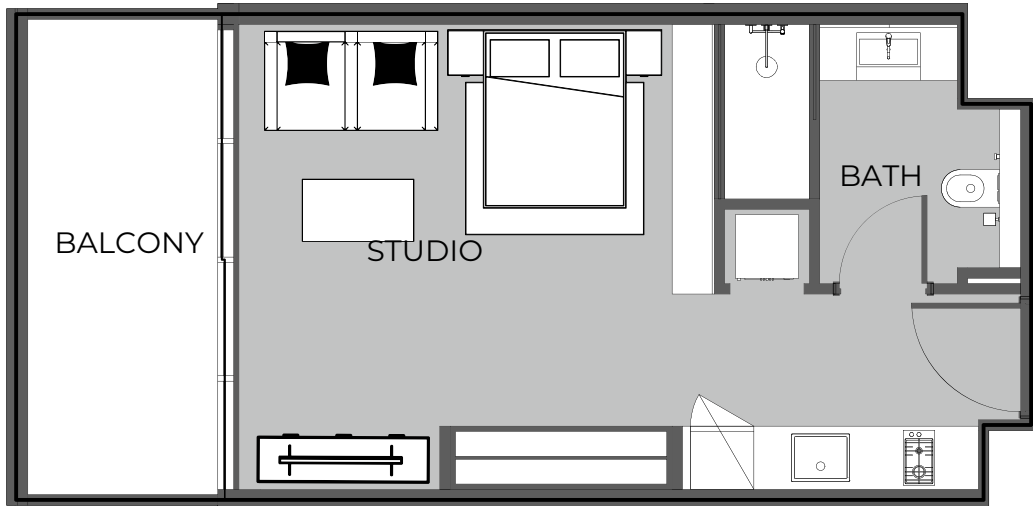

UNIT 405 2-BEDROOM TYPE C

The Boulevard
BY PRESTIGE ONE

UNIT SIZE

UNIT AREA	904.06FT ²
BALCONY AREA	445.20FT ²
TOTAL AREA	1,349.26FT ²

UNIT 406 STUDIO TYPE A

The Boulevard
BY PRESTIGE ONE

UNIT SIZE

UNIT AREA	369.31FT ²
BALCONY AREA	97.09FT ²
TOTAL AREA	466.40FT ²