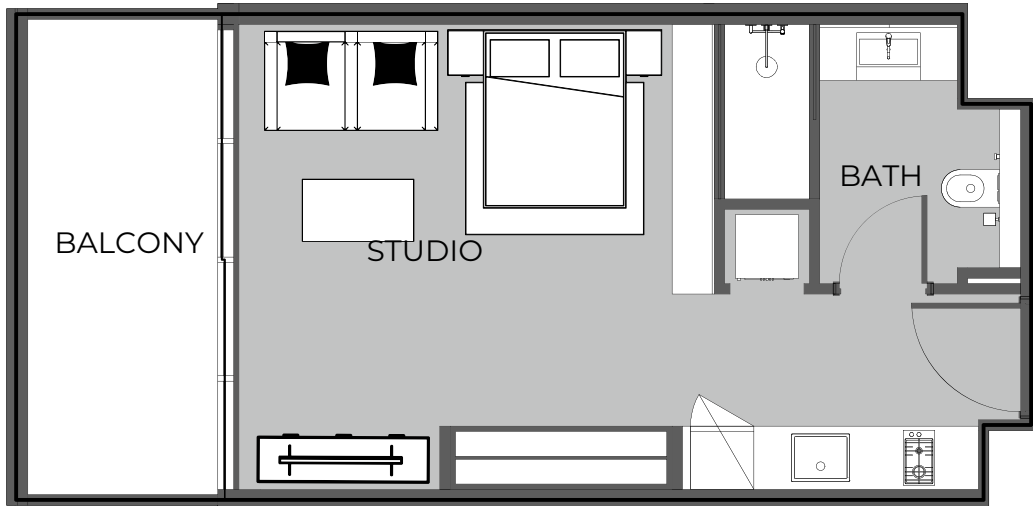

UNIT 805 2-BEDROOM TYPE C

The Boulevard
BY PRESTIGE ONE

UNIT SIZE

UNIT AREA	904.06FT ²
BALCONY AREA	445.20FT ²
TOTAL AREA	1,349.26FT ²

UNIT 806 STUDIO TYPE A

The Boulevard
BY PRESTIGE ONE

UNIT SIZE

UNIT AREA	369.31FT ²
BALCONY AREA	97.09FT ²
TOTAL AREA	466.40FT ²