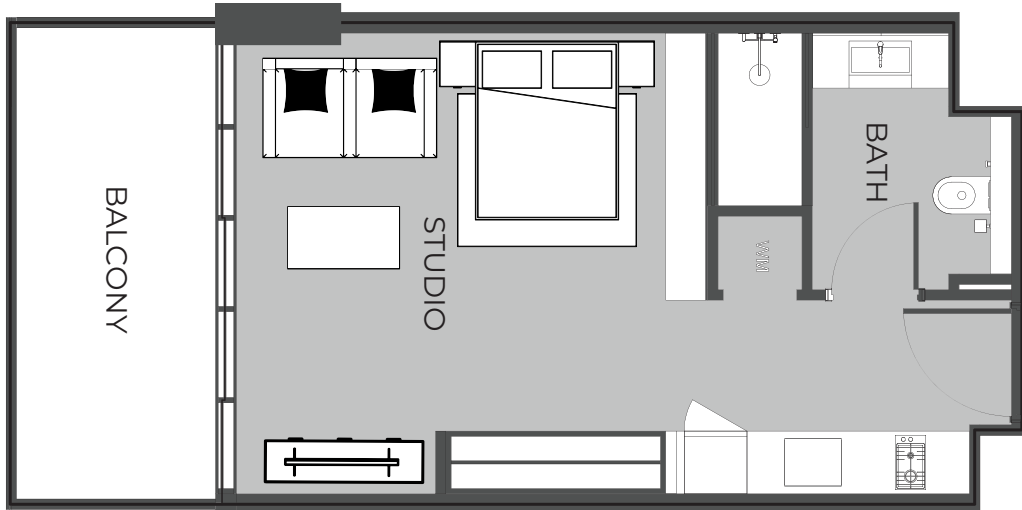

UNIT 413 STUDIO TYPE A

The Boulevard
BY PRESTIGE ONE