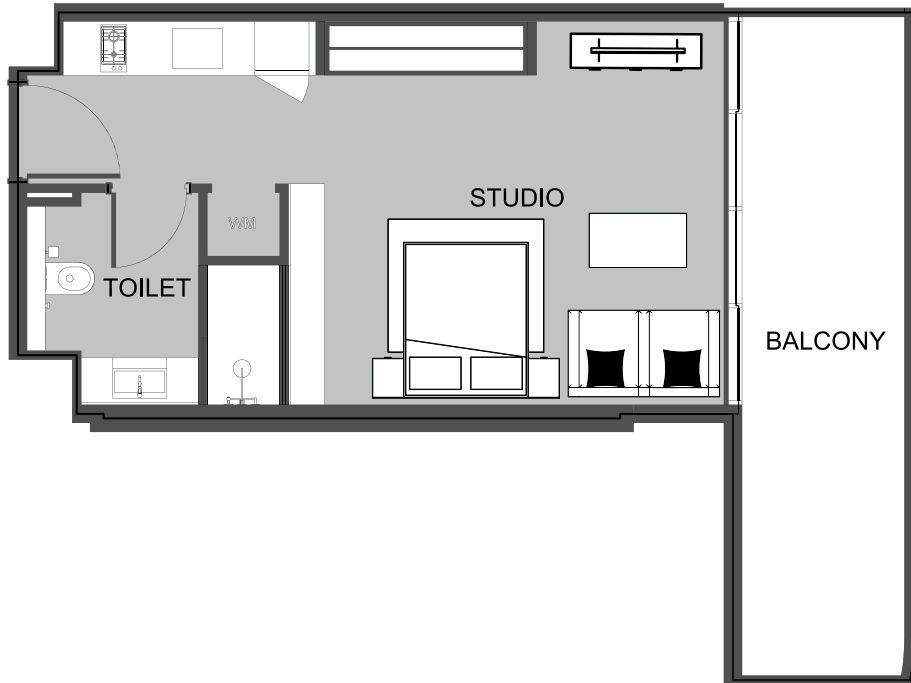

UNIT 1417

1-BEDROOM TYPE A

The Boulevard
BY PRESTIGE ONE

UNIT SIZE

UNIT AREA	852.72FT ²
BALCONY AREA	361.13FT ²
TOTAL AREA	1,213.85FT ²

UNIT 1418 STUDIO TYPE A

The Boulevard
BY PRESTIGE ONE

UNIT SIZE