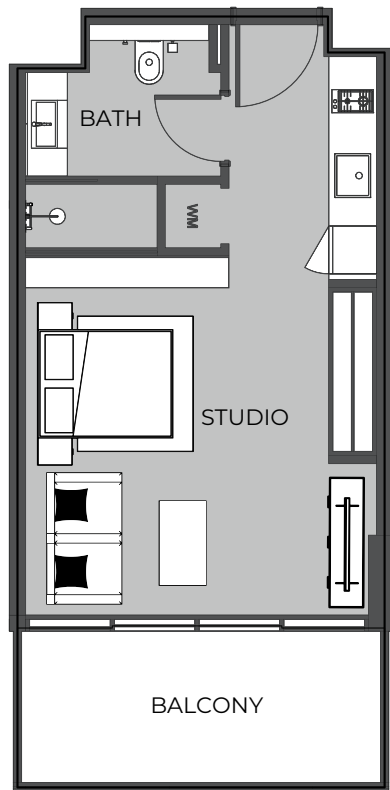

UNIT P07 STUDIO TYPE A

The Boulevard
BY PRESTIGE ONE

UNIT SIZE

UNIT AREA	369.42FT ²
BALCONY AREA	96.98FT ²
TOTAL AREA	466.40FT ²

UNIT P08 STUDIO TYPE A

The Boulevard
BY PRESTIGE ONE

UNIT SIZE

UNIT AREA	368.13FT ²
BALCONY AREA	94.94FT ²
TOTAL AREA	463.06FT ²