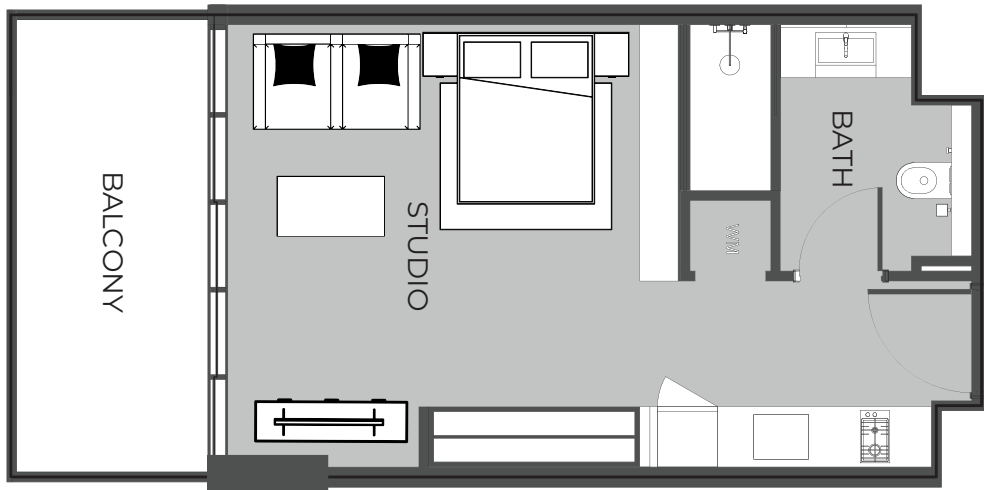

UNIT 1214 STUDIO TYPE A

The Boulevard
BY PRESTIGE ONE