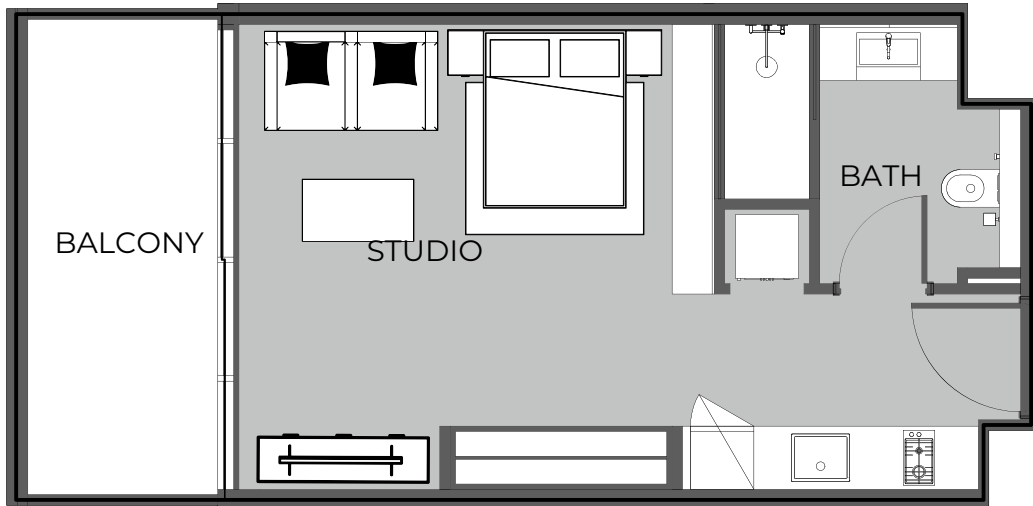

UNIT 906 STUDIO TYPE A

The Boulevard
BY PRESTIGE ONE