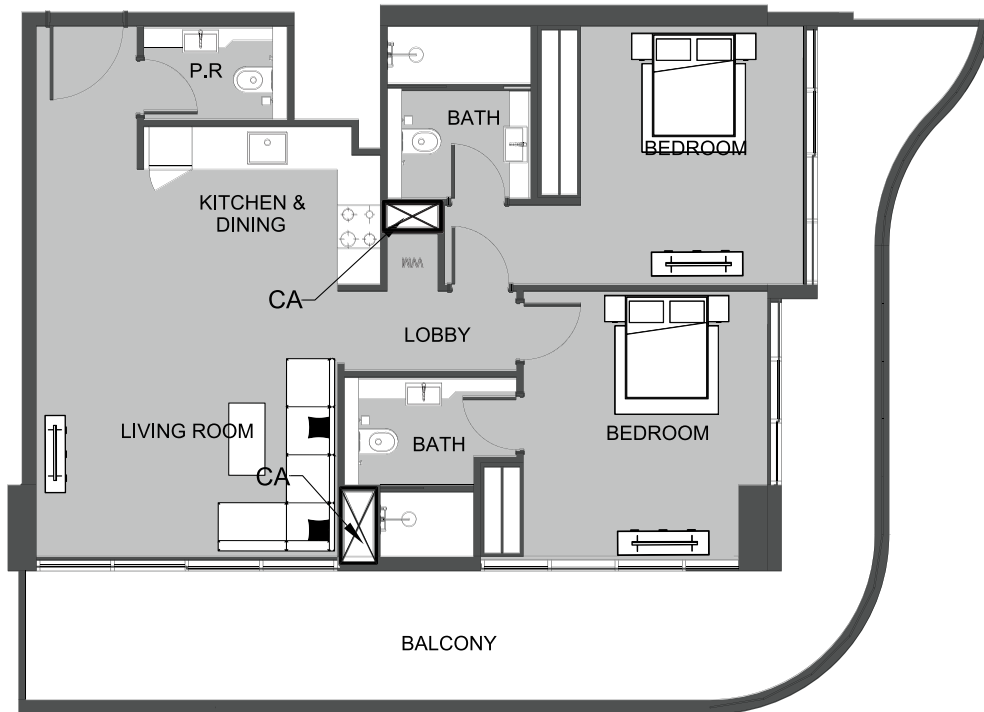

PRESTIGE ONE

The Boulevard
BY PRESTIGE ONE

UNIT 917 1-BEDROOM TYPE A

The Boulevard
BY PRESTIGE ONE

UNIT SIZE

UNIT AREA	852.72FT²
BALCONY AREA	361.13FT²
TOTAL AREA	1,213.85FT²