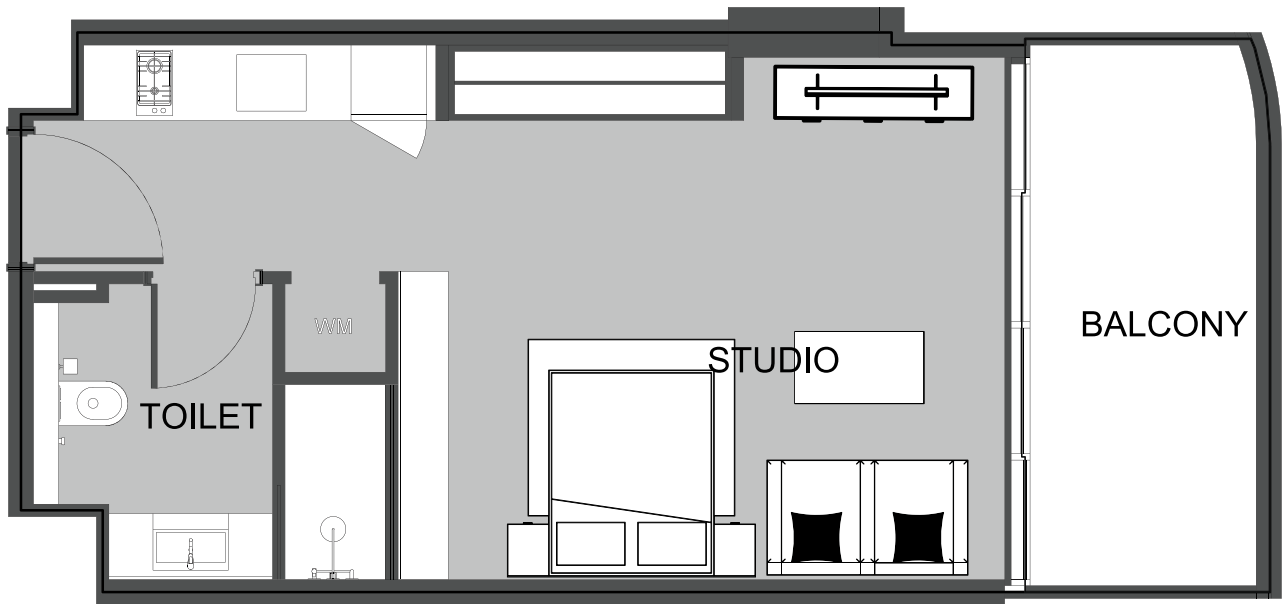

UNIT 518 STUDIO TYPE B

The Boulevard
BY PRESTIGE ONE

UNIT SIZE

UNIT AREA	377.38FT ²
BALCONY AREA	157.58FT ²
TOTAL AREA	534.97FT ²

UNIT 519 STUDIO TYPE B

The Boulevard
BY PRESTIGE ONE

UNIT SIZE

UNIT AREA	373.18FT ²
BALCONY AREA	92.35FT ²
TOTAL AREA	465.54FT ²