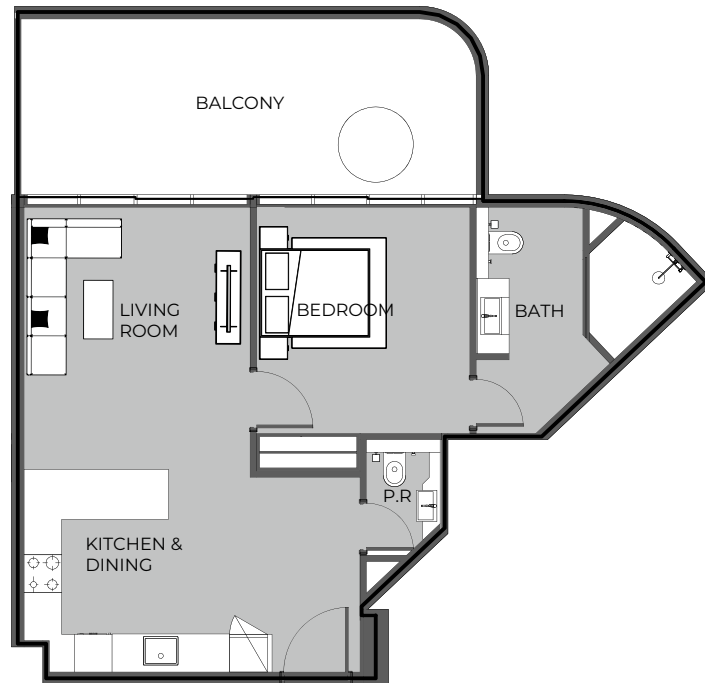

UNIT 1610 1-BEDROOM TYPE C

The Boulevard
BY PRESTIGE ONE