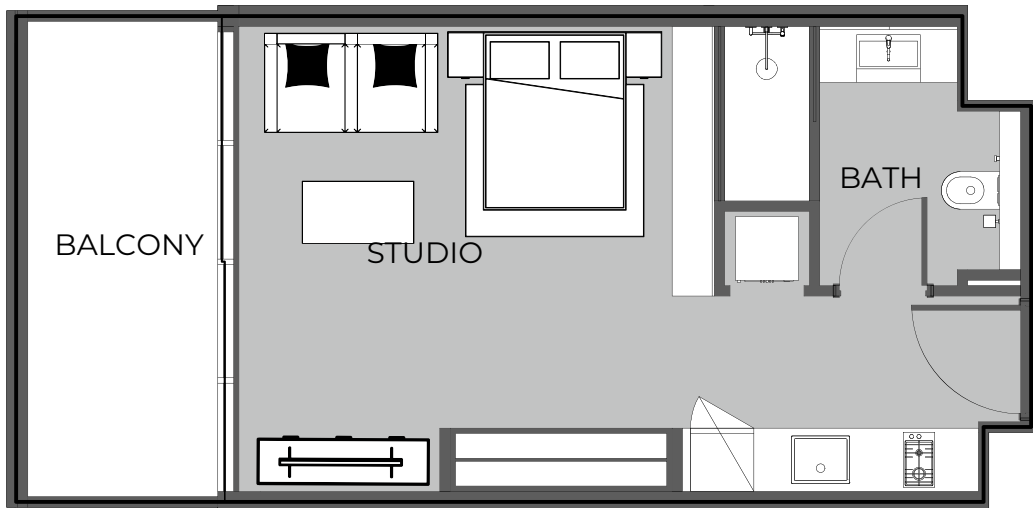

UNIT 1606 STUDIO TYPE A

The Boulevard
BY PRESTIGE ONE