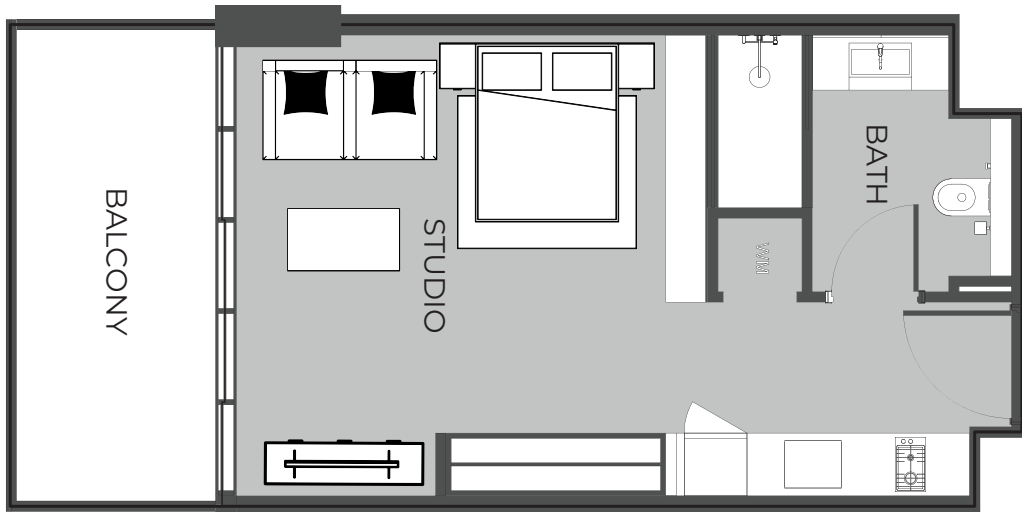

UNIT 1014 STUDIO TYPE A

The Boulevard
BY PRESTIGE ONE

UNIT SIZE

UNIT AREA	369.42FT ²
BALCONY AREA	96.98FT ²
TOTAL AREA	466.40FT ²

UNIT 1015 STUDIO TYPE A

The Boulevard
BY PRESTIGE ONE

UNIT SIZE

UNIT AREA	369.42FT ²
BALCONY AREA	96.98FT ²
TOTAL AREA	466.40FT ²