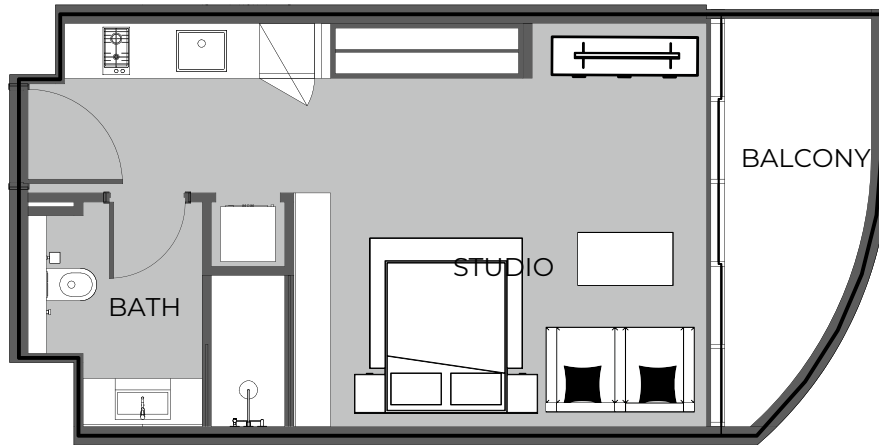

UNIT 801 STUDIO TYPE A

The Boulevard
BY PRESTIGE ONE

UNIT SIZE

UNIT AREA	369.53FT²
BALCONY AREA	72.76FT²
TOTAL AREA	442.29FT²