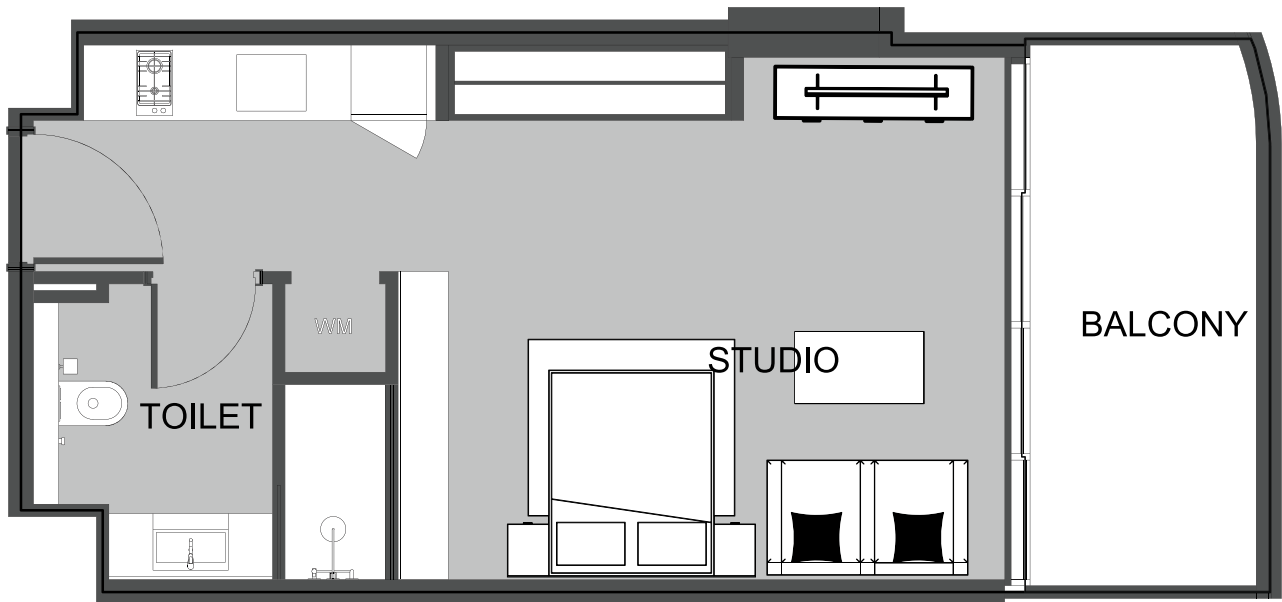

UNIT 1619 STUDIO TYPE A

The Boulevard
BY PRESTIGE ONE