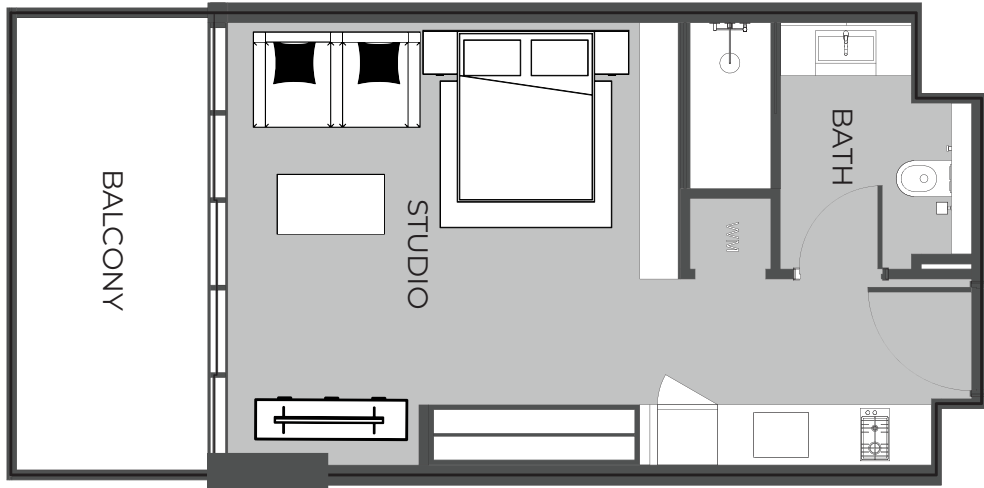

The Boulevard
BY PRESTIGE ONE

UNIT SIZE

UNIT AREA	369.42FT ²
BALCONY AREA	96.98FT ²
TOTAL AREA	466.40FT ²

UNIT 1414 STUDIO TYPE A

The Boulevard
BY PRESTIGE ONE

UNIT SIZE

UNIT AREA	369.42FT ²
BALCONY AREA	96.98FT ²
TOTAL AREA	466.40FT ²