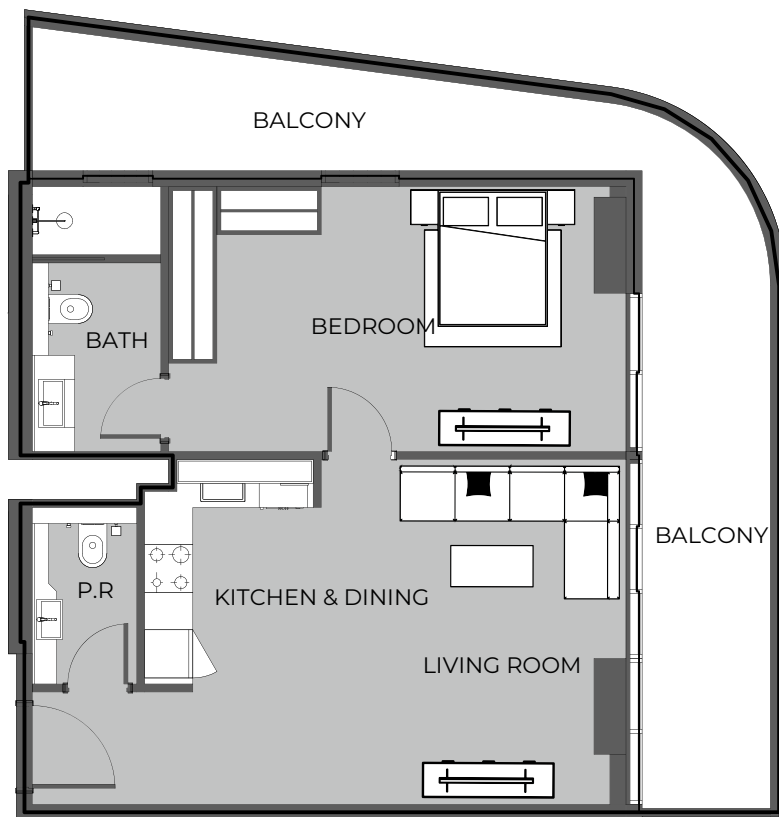

The Boulevard
BY PRESTIGE ONE

UNIT SIZE

UNIT AREA	368.23FT ²
BALCONY AREA	100.64FT ²
TOTAL AREA	468.88FT ²

UNIT 204 1-BEDROOM TYPE A

The Boulevard
BY PRESTIGE ONE

UNIT SIZE

UNIT AREA	642.39FT ²
BALCONY AREA	279.43FT ²
TOTAL AREA	921.82FT ²