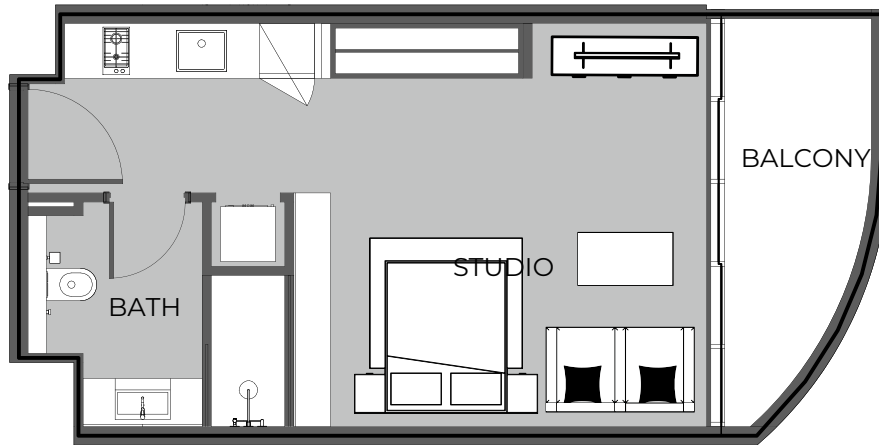

UNIT 1124 STUDIO TYPE A

The Boulevard
BY PRESTIGE ONE

UNIT SIZE

UNIT AREA	369.31FT ²
BALCONY AREA	110.65FT ²
TOTAL AREA	479.96FT ²

PRESTIGE ONE

The Boulevard
 BY PRESTIGE ONE

UNIT 1201 STUDIO TYPE A

The Boulevard
 BY PRESTIGE ONE