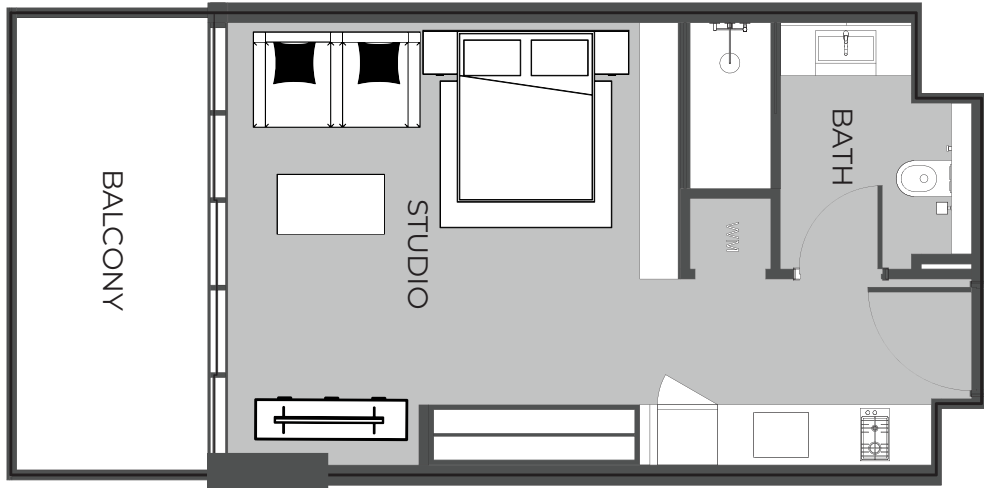

UNIT 1612 STUDIO TYPE A

The Boulevard
BY PRESTIGE ONE