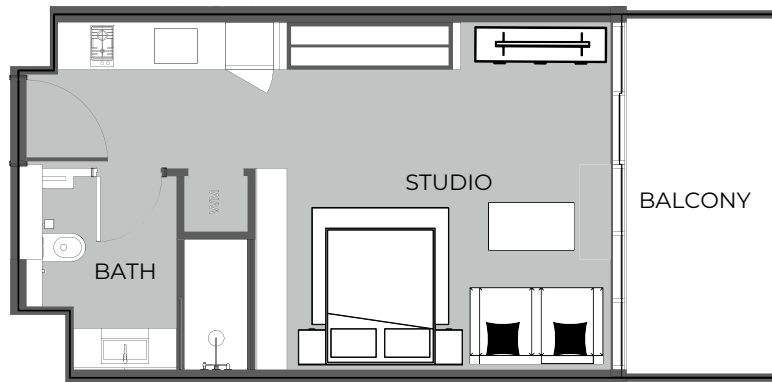

UNIT 1503 STUDIO TYPE A

The Boulevard
BY PRESTIGE ONE

UNIT SIZE

UNIT AREA	369.53FT²
BALCONY AREA	86.76FT²
TOTAL AREA	456.50FT²