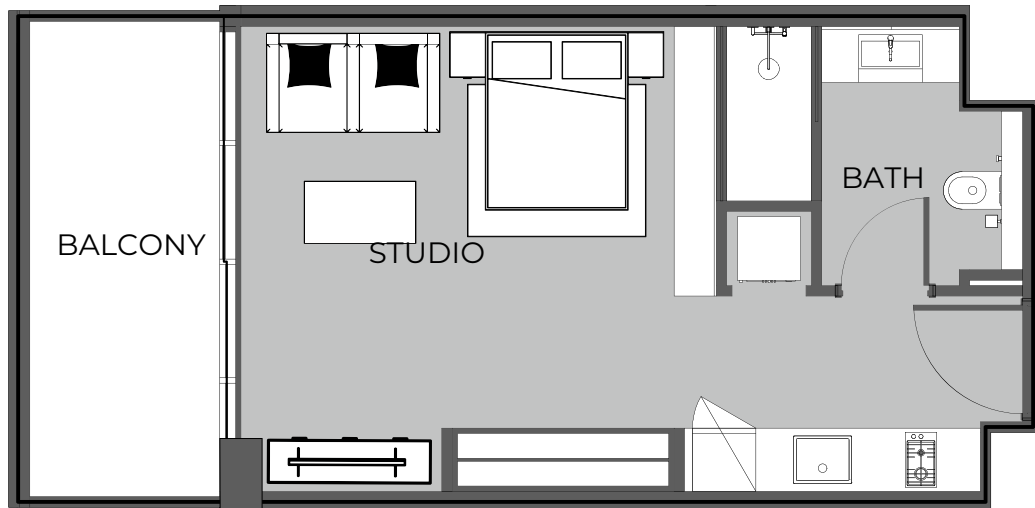

UNIT 807 STUDIO TYPE A

The Boulevard
BY PRESTIGE ONE

UNIT SIZE

UNIT AREA	367.48FT ²
BALCONY AREA	98.92FT ²
TOTAL AREA	466.40FT ²

UNIT 808 STUDIO TYPE A

The Boulevard
BY PRESTIGE ONE

UNIT SIZE

UNIT AREA	368.34FT ²
BALCONY AREA	98.96FT ²
TOTAL AREA	466.40FT ²