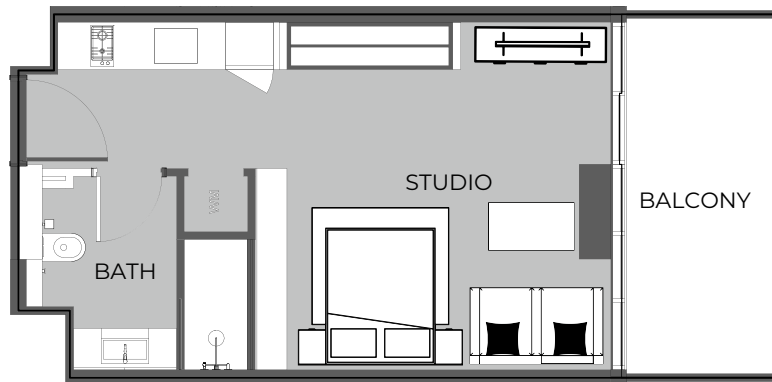

UNIT 1602 STUDIO TYPE A

The Boulevard
BY PRESTIGE ONE

UNIT SIZE

UNIT AREA	369.74FT²
BALCONY AREA	86.76FT²
TOTAL AREA	456.50FT²