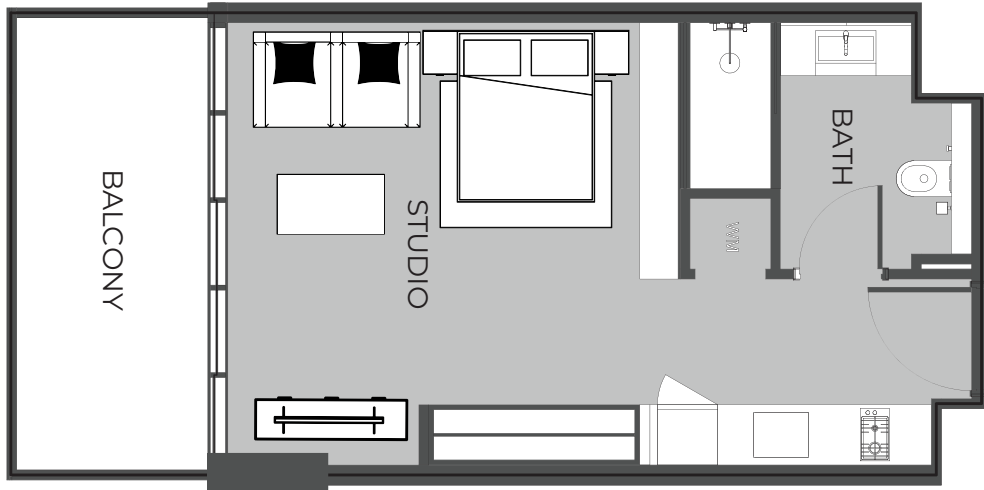

The Boulevard
BY PRESTIGE ONE

UNIT SIZE

UNIT AREA	651.22FT ²
BALCONY AREA	103.33FT ²
TOTAL AREA	754.55FT ²

UNIT 712 STUDIO TYPE A

The Boulevard
BY PRESTIGE ONE

UNIT SIZE

UNIT AREA	369.42FT ²
BALCONY AREA	96.98FT ²
TOTAL AREA	466.40FT ²