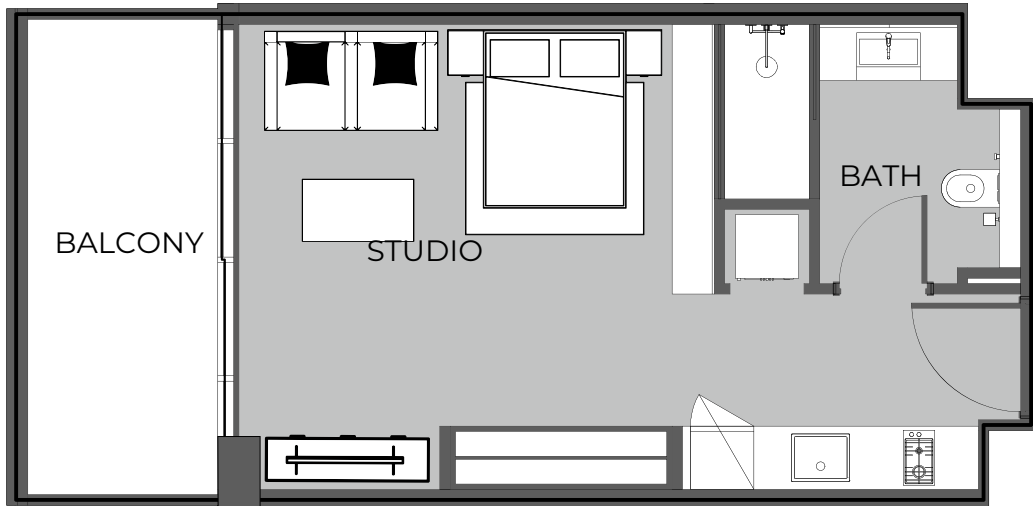

UNIT 1507 STUDIO TYPE A

The Boulevard
BY PRESTIGE ONE

UNIT SIZE

UNIT AREA	367.48FT ²
BALCONY AREA	3100.10FT ²
TOTAL AREA	467.58FT ²

UNIT 1508 STUDIO TYPE A

The Boulevard
BY PRESTIGE ONE

UNIT SIZE

UNIT AREA	368.34FT ²
BALCONY AREA	98.06FT ²
TOTAL AREA	466.40FT ²