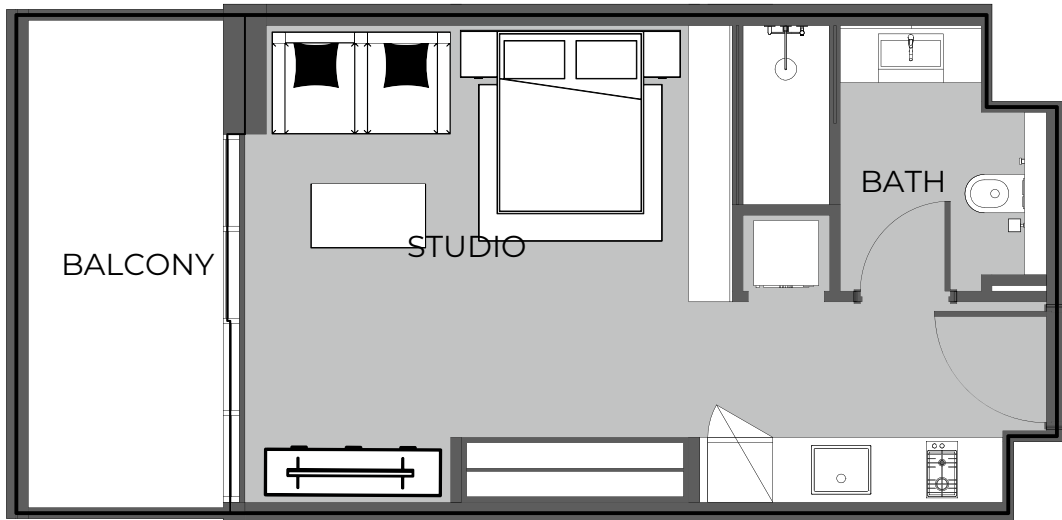

UNIT 1606 STUDIO TYPE A

The Boulevard
BY PRESTIGE ONE

UNIT SIZE

UNIT AREA	369.31FT ²
BALCONY AREA	97.09FT ²
TOTAL AREA	466.40FT ²

UNIT 1607 STUDIO TYPE A

The Boulevard
BY PRESTIGE ONE

UNIT SIZE

UNIT AREA	367.48FT ²
BALCONY AREA	98.92FT ²
TOTAL AREA	466.40FT ²