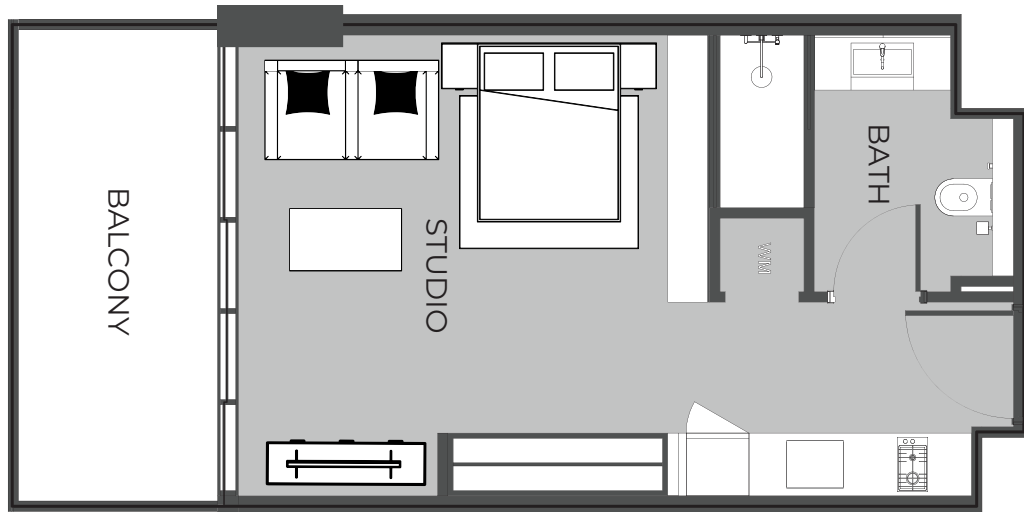

UNIT 1612 STUDIO TYPE A

The Boulevard
BY PRESTIGE ONE

UNIT SIZE

UNIT AREA	369.42FT ²
BALCONY AREA	96.98FT ²
TOTAL AREA	466.40FT ²

UNIT 1613 STUDIO TYPE A

The Boulevard
BY PRESTIGE ONE

UNIT SIZE

UNIT AREA	369.42FT ²
BALCONY AREA	96.98FT ²
TOTAL AREA	466.40FT ²