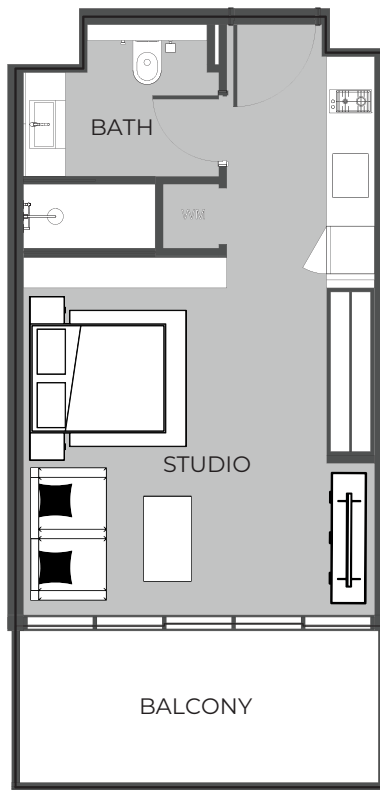

UNIT SIZE

UNIT AREA	368.2FT ²
BALCONY AREA	100.10FT ²
TOTAL AREA	468.34FT ²

UNIT 102 STUDIO TYPE A

The Boulevard
BY PRESTIGE ONE

UNIT SIZE

UNIT AREA	368.56FT ²
BALCONY AREA	100.32FT ²
TOTAL AREA	468.88FT ²

UNIT 103 STUDIO TYPE A

The Boulevard
BY PRESTIGE ONE

UNIT SIZE

UNIT AREA	368.23FT ²
BALCONY AREA	100.64FT ²
TOTAL AREA	468.88FT ²

UNIT 104 1-BEDROOM TYPE D

The Boulevard
BY PRESTIGE ONE

UNIT SIZE

UNIT AREA	706.54FT ²
BALCONY AREA	494.71FT ²
TOTAL AREA	1,201.25FT ²