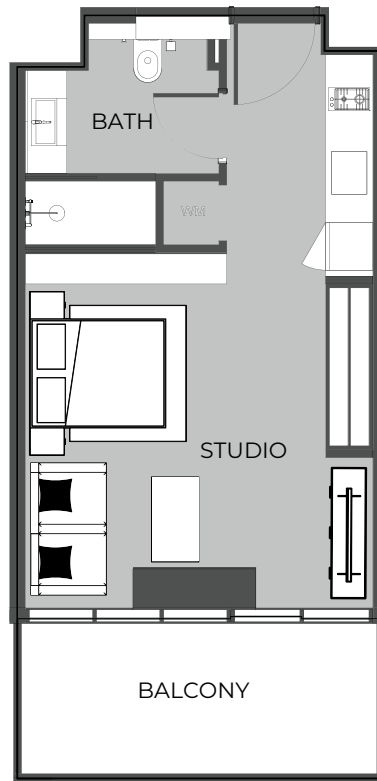

UNIT SIZE

UNIT AREA	368.2FT ²
BALCONY AREA	100.10FT ²
TOTAL AREA	468.34FT ²

UNIT 102 STUDIO TYPE A

The Boulevard
BY PRESTIGE ONE

UNIT SIZE

UNIT AREA	368.56FT ²
BALCONY AREA	100.32FT ²
TOTAL AREA	468.88FT ²

UNIT 103 STUDIO TYPE A

The Boulevard
BY PRESTIGE ONE

UNIT SIZE

UNIT AREA	368.23FT ²
BALCONY AREA	100.64FT ²
TOTAL AREA	468.88FT ²

UNIT 104 1-BEDROOM TYPE D

The Boulevard
BY PRESTIGE ONE

UNIT SIZE

UNIT AREA	706.54FT ²
BALCONY AREA	494.71FT ²
TOTAL AREA	1,201.25FT ²