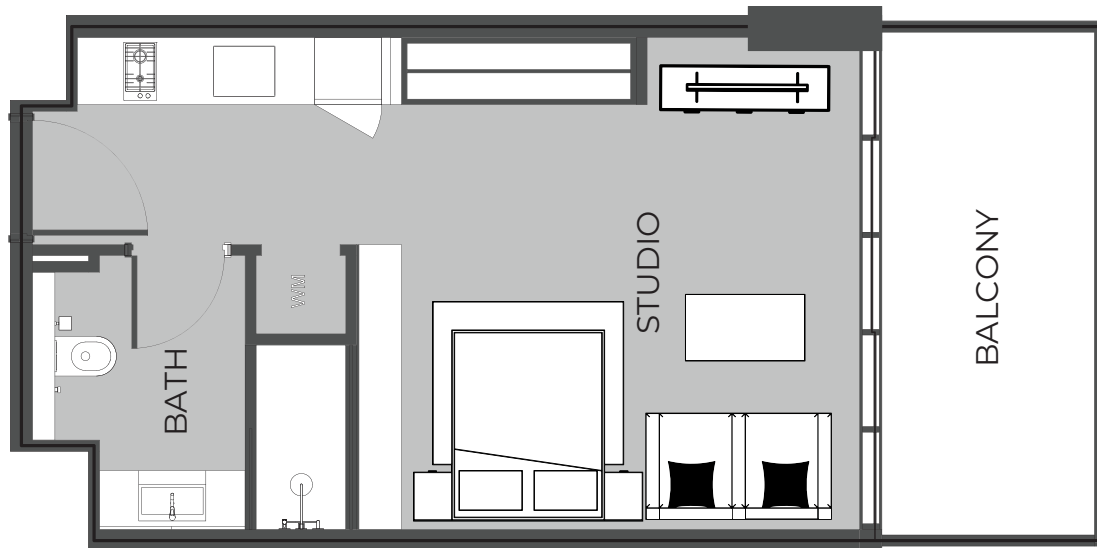

UNIT 1422 STUDIO TYPE A

The Boulevard
BY PRESTIGE ONE