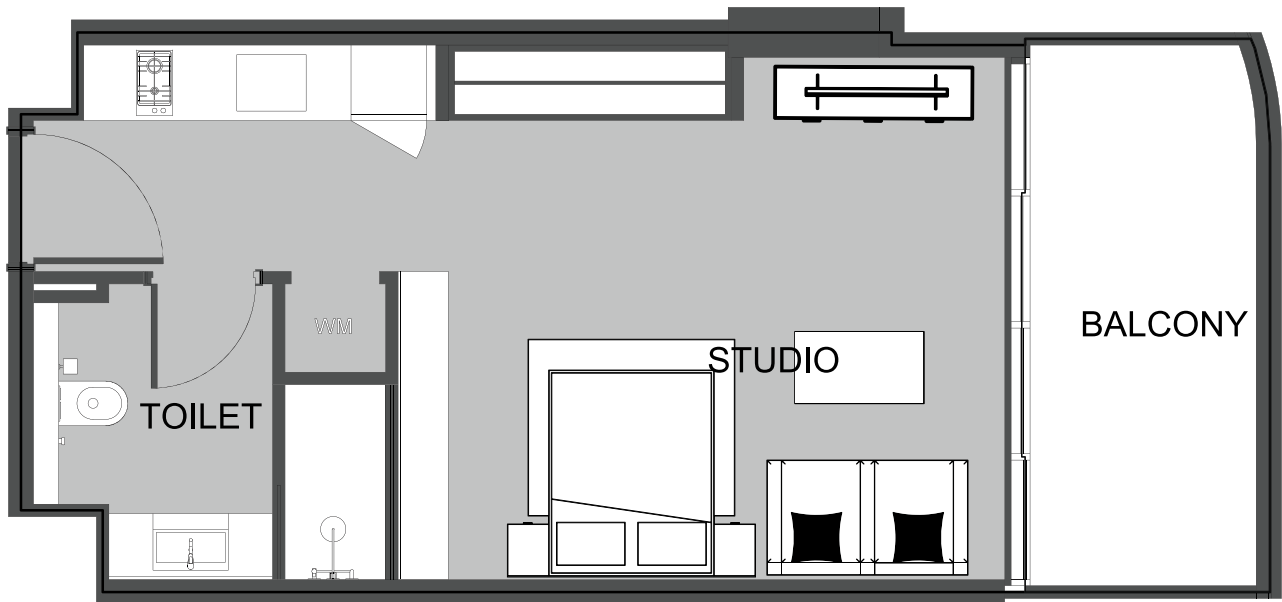

UNIT 1519 STUDIO TYPE A

The Boulevard
BY PRESTIGE ONE

UNIT SIZE

UNIT AREA	373.18FT ²
BALCONY AREA	92.35FT ²
TOTAL AREA	465.54FT ²

PRESTIGE ONE

The Boulevard
BY PRESTIGE ONE

UNIT 1520 2-BEDROOM TYPE B

The Boulevard
BY PRESTIGE ONE