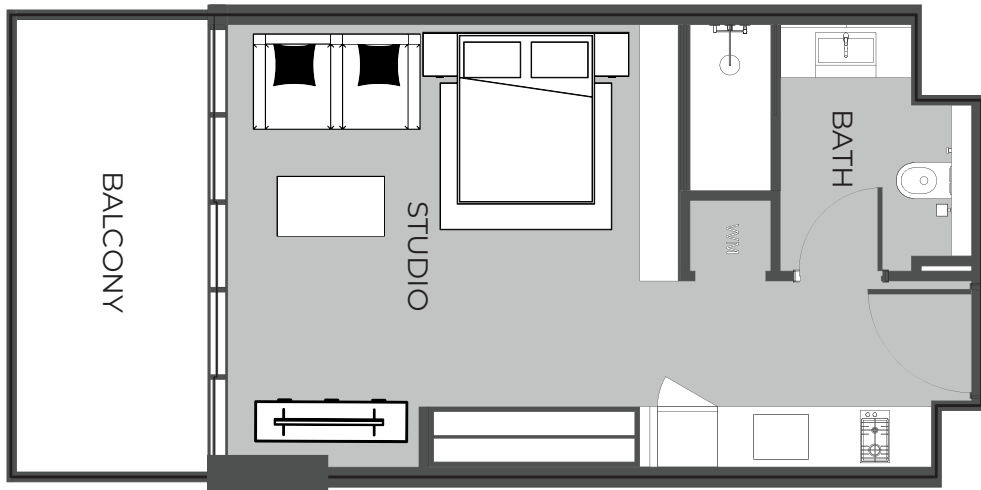

UNIT 411

T-BEDROOM TYPE B

The Boulevard
BY PRESTIGE ONE

UNIT SIZE

UNIT AREA	651.11FT ²
BALCONY AREA	330.88FT ²
TOTAL AREA	981.99FT ²

UNIT 412 STUDIO TYPE A

The Boulevard
BY PRESTIGE ONE

UNIT SIZE