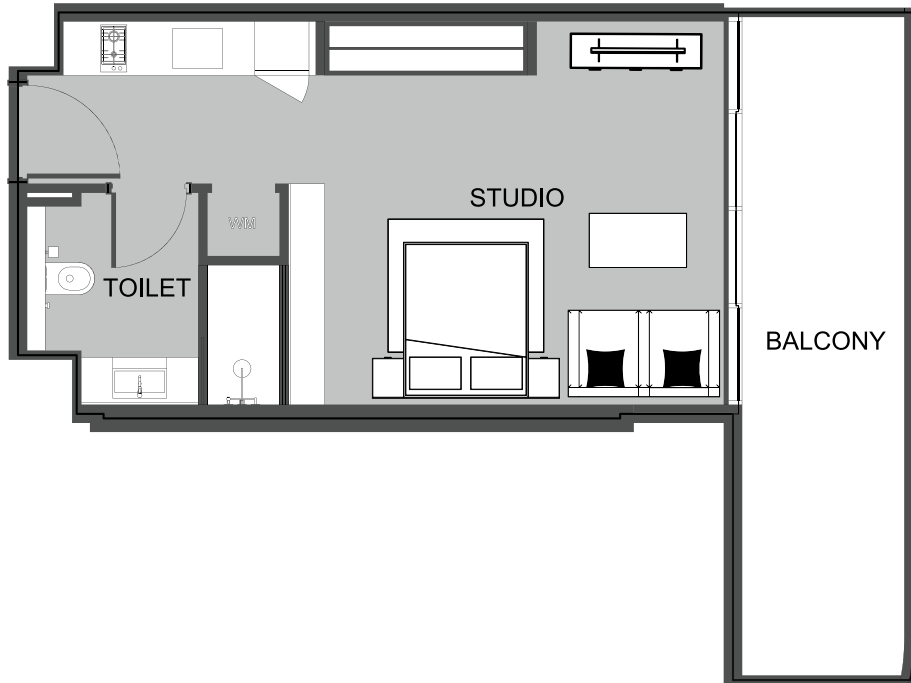

UNIT SIZE

UNIT AREA	852.72FT ²
BALCONY AREA	361.13FT ²
TOTAL AREA	1,213.85FT ²

UNIT 618 STUDIO TYPE A

The Boulevard
BY PRESTIGE ONE

UNIT SIZE

UNIT AREA	377.38FT ²
BALCONY AREA	156.61FT ²
TOTAL AREA	534FT ²