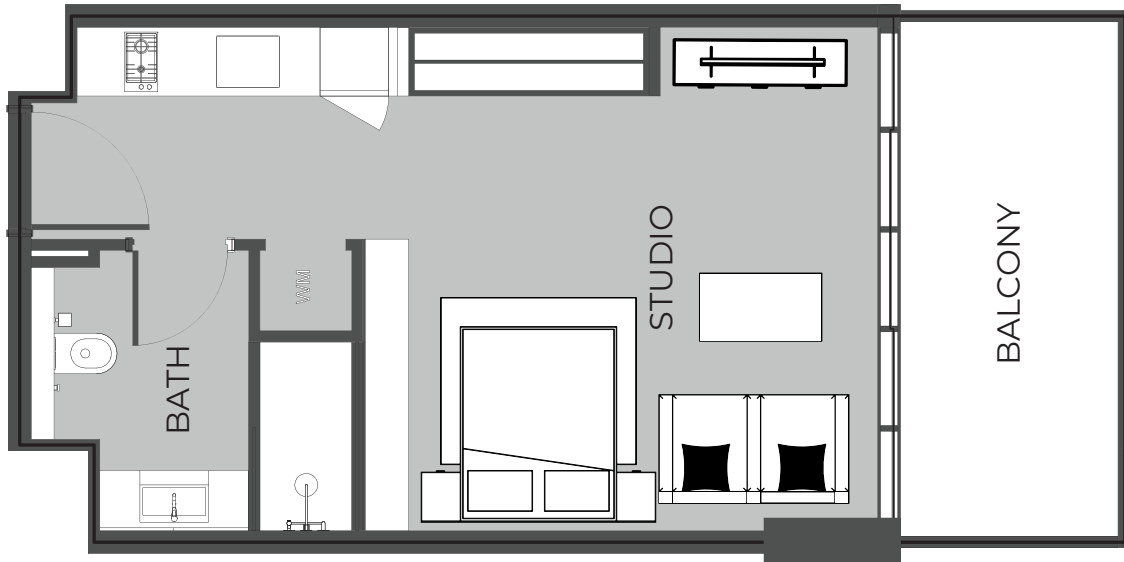

UNIT 1122 STUDIO TYPE A

The Boulevard
BY PRESTIGE ONE

UNIT SIZE

UNIT AREA	369.31FT ²
BALCONY AREA	87.19FT ²
TOTAL AREA	456.50FT ²

UNIT 1123 STUDIO TYPE A

The Boulevard
BY PRESTIGE ONE

UNIT SIZE

UNIT AREA	369.31FT ²
BALCONY AREA	87.30FT ²
TOTAL AREA	456.61FT ²