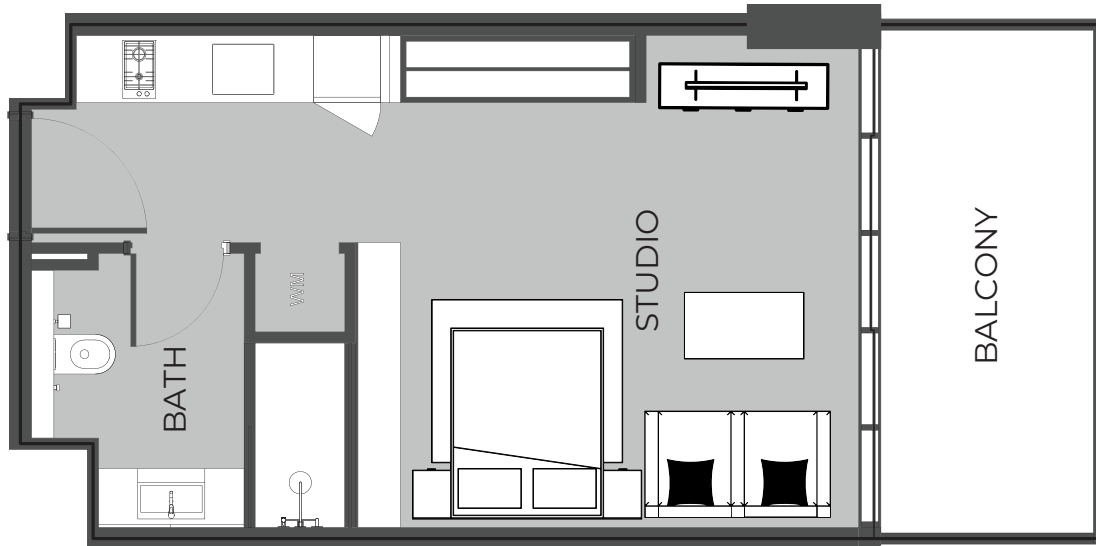

UNIT 1122 STUDIO TYPE A

The Boulevard
BY PRESTIGE ONE

UNIT SIZE

UNIT AREA	369.31FT ²
BALCONY AREA	87.19FT ²
TOTAL AREA	456.50FT ²

UNIT 1123 STUDIO TYPE A

The Boulevard
BY PRESTIGE ONE

UNIT SIZE

UNIT AREA	369.31FT ²
BALCONY AREA	87.30FT ²
TOTAL AREA	456.61FT ²