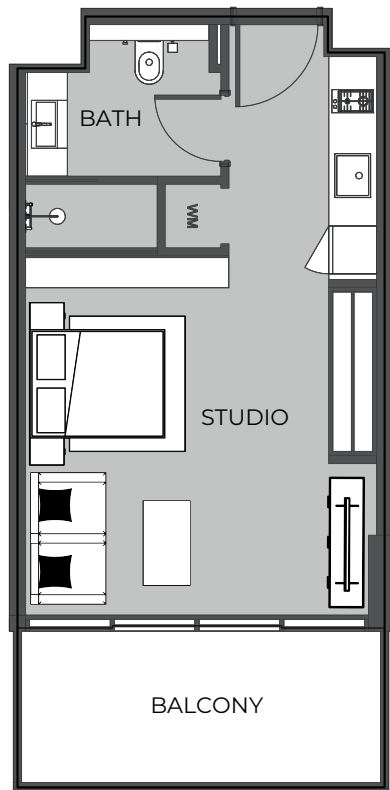

UNIT P03 1-BEDROOM TYPE B

The Boulevard
BY PRESTIGE ONE

UNIT SIZE

UNIT AREA	651.22FT ²
BALCONY AREA	333.79FT ²
TOTAL AREA	985.01FT ²

UNIT P04 STUDIO TYPE A

The Boulevard
BY PRESTIGE ONE

UNIT SIZE

UNIT AREA	369.42FT ²
BALCONY AREA	96.98FT ²
TOTAL AREA	466.40FT ²