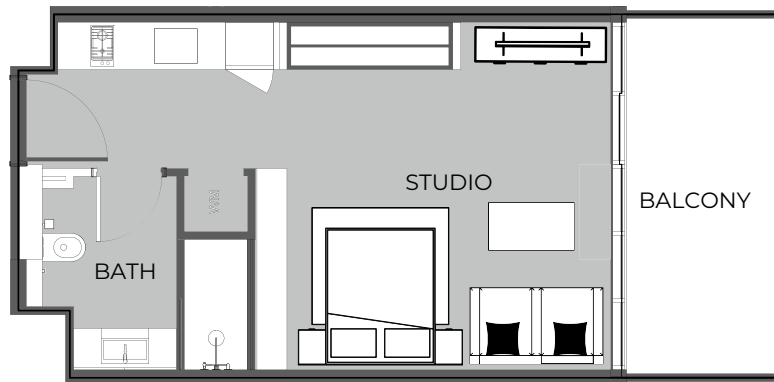

UNIT 1602 STUDIO TYPE A

The Boulevard
BY PRESTIGE ONE

UNIT SIZE

UNIT AREA	369.74FT ²
BALCONY AREA	86.76FT ²
TOTAL AREA	456.50FT ²

UNIT 1603 STUDIO TYPE A

The Boulevard
BY PRESTIGE ONE

UNIT SIZE

UNIT AREA	369.31FT ²
BALCONY AREA	87.19FT ²
TOTAL AREA	456.50FT ²