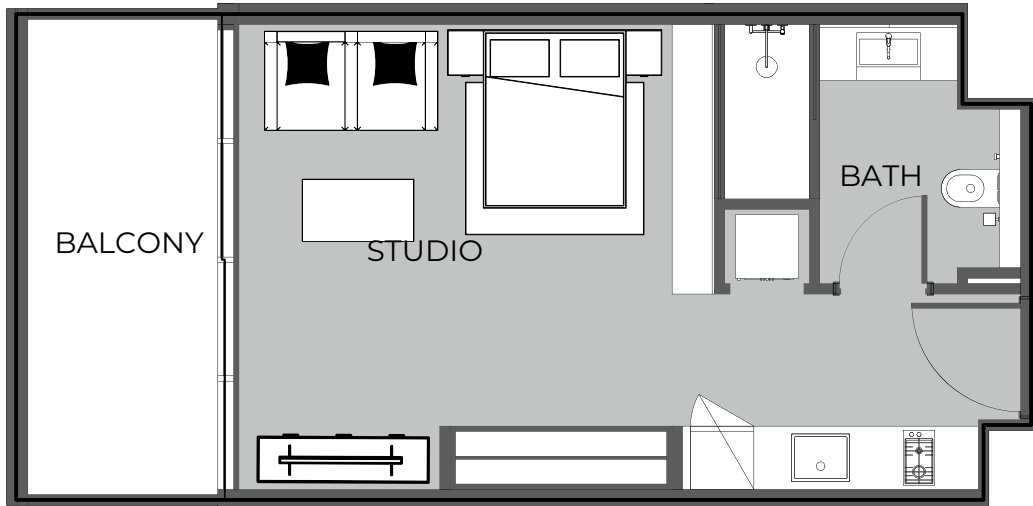

UNIT 706 STUDIO TYPE A

The Boulevard
BY PRESTIGE ONE