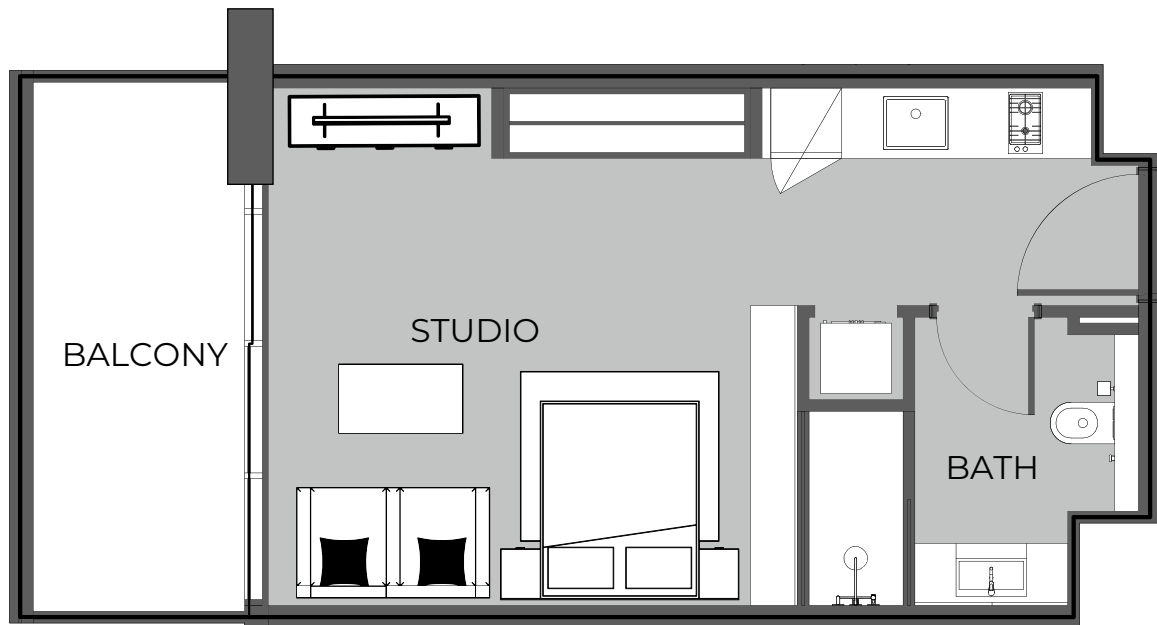

UNIT 908 STUDIO TYPE A

The Boulevard
BY PRESTIGE ONE

UNIT SIZE

UNIT AREA	368.34FT ²
BALCONY AREA	98.06FT ²
TOTAL AREA	466.40FT ²

UNIT 909 STUDIO TYPE A

The Boulevard
BY PRESTIGE ONE

UNIT SIZE

UNIT AREA	368.34FT ²
BALCONY AREA	98.06FT ²
TOTAL AREA	466.40FT ²