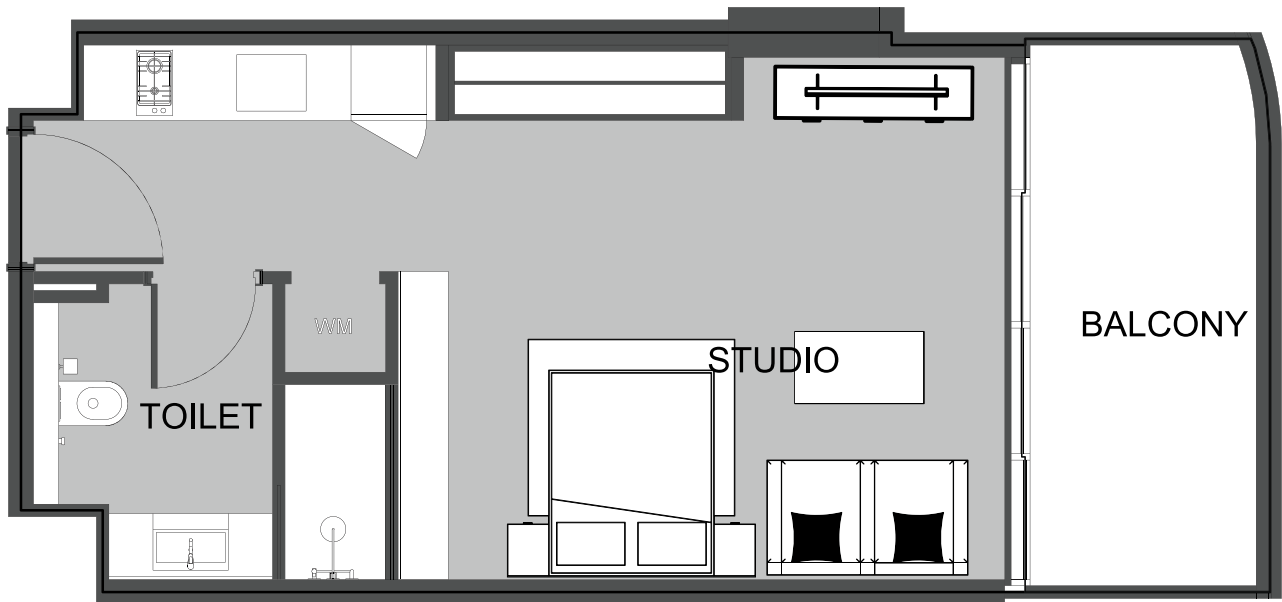

UNIT 819 STUDIO TYPE A

The Boulevard
BY PRESTIGE ONE

UNIT SIZE

UNIT AREA	374.37FT ²
BALCONY AREA	95.37FT ²
TOTAL AREA	469.74FT ²

PRESTIGE ONE

The Boulevard
BY PRESTIGE ONE

UNIT 820 2-BEDROOM TYPE B

The Boulevard
BY PRESTIGE ONE