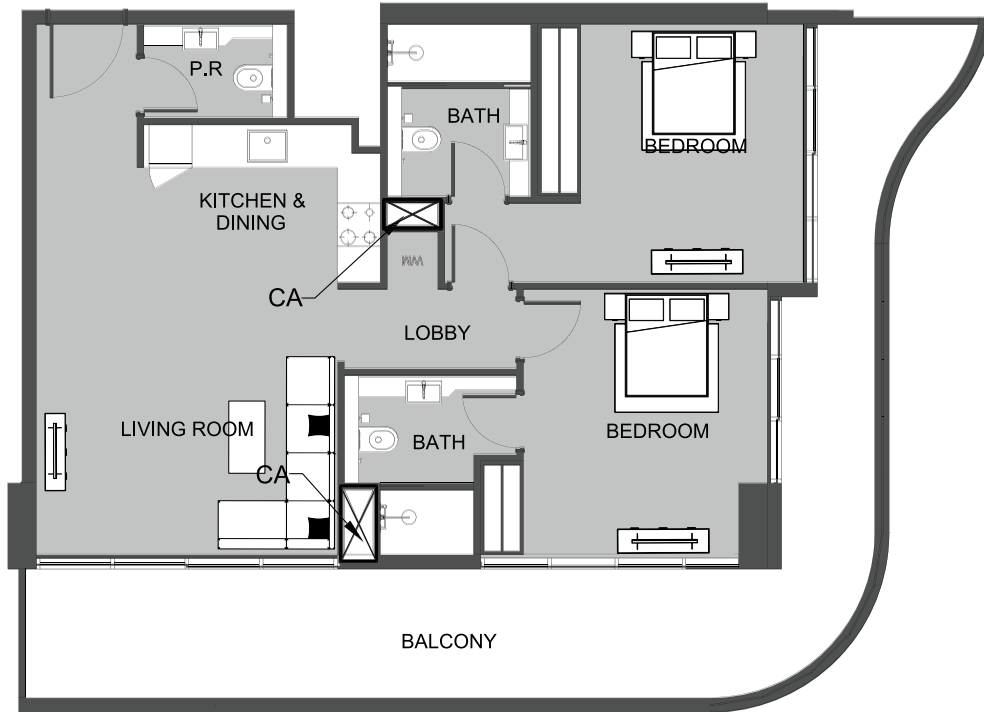

UNIT 1216 STUDIO TYPE A

The Boulevard
BY PRESTIGE ONE

UNIT SIZE

UNIT AREA	368.13FT ²
BALCONY AREA	94.94FT ²
TOTAL AREA	463.06FT ²

UNIT 1217 2-BEDROOM TYPE A

The Boulevard
BY PRESTIGE ONE

UNIT SIZE

UNIT AREA	852.72FT ²
BALCONY AREA	361.13FT ²
TOTAL AREA	1,213.85FT ²