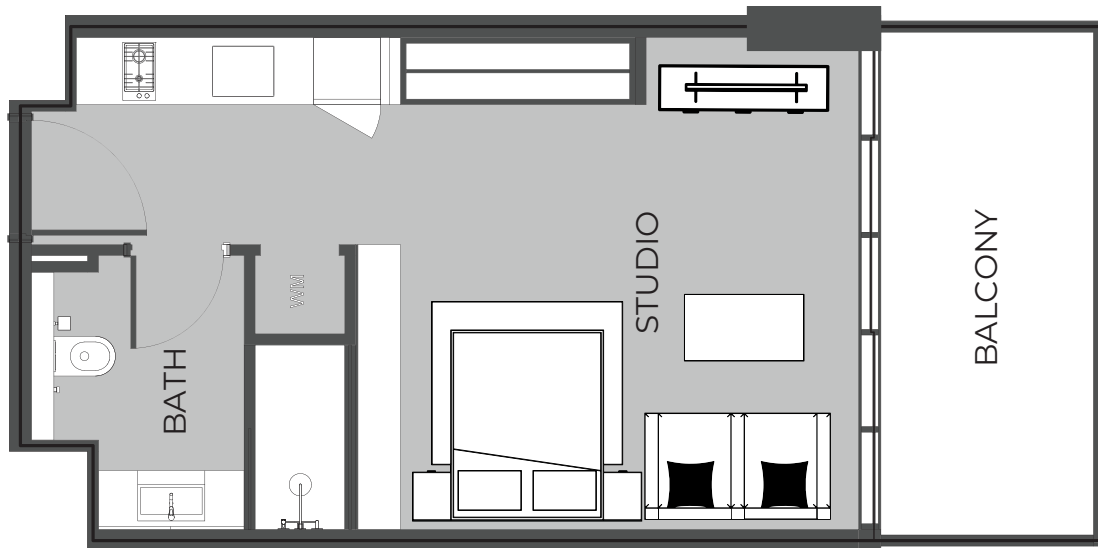

UNIT 722 STUDIO TYPE A

The Boulevard
BY PRESTIGE ONE