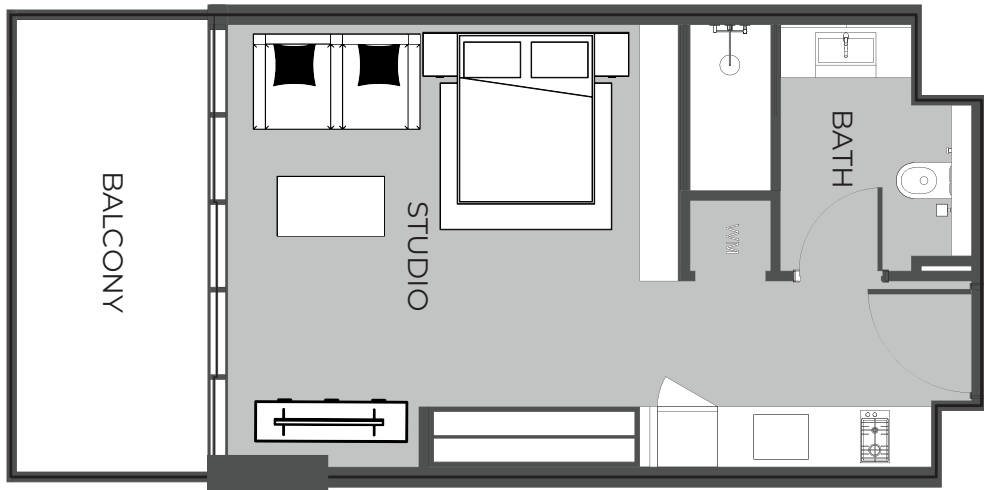

UNIT 316 STUDIO TYPE A

The Boulevard
BY PRESTIGE ONE