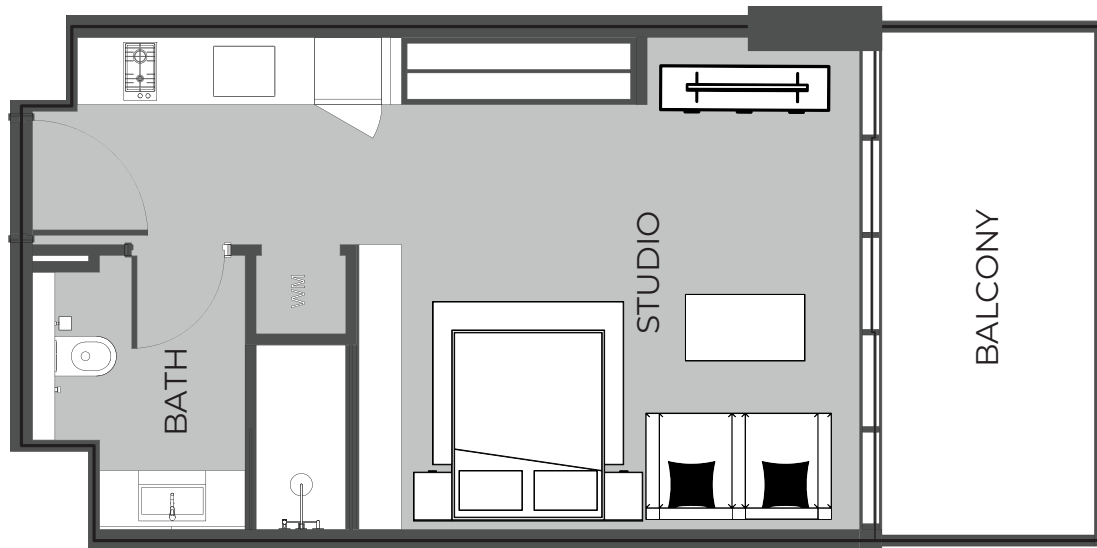

UNIT SIZE

UNIT AREA	493.31FT ²
BALCONY AREA	186.75FT ²
TOTAL AREA	680.06FT ²

UNIT 322 STUDIO TYPE A

The Boulevard
BY PRESTIGE ONE

UNIT SIZE

UNIT AREA	369.31FT ²
BALCONY AREA	87.19FT ²
TOTAL AREA	456.50FT ²