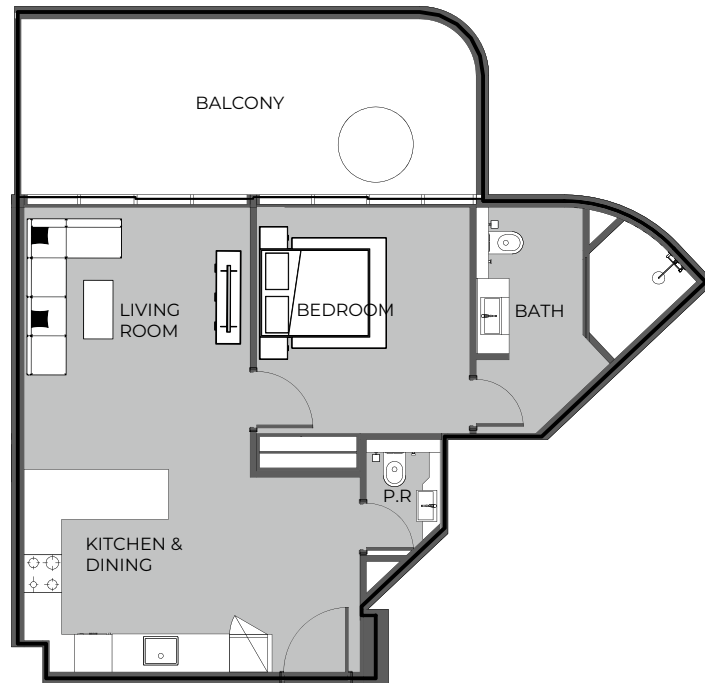

UNIT 809 STUDIO TYPE A

The Boulevard
BY PRESTIGE ONE

UNIT SIZE

UNIT AREA	368.45FT ²
BALCONY AREA	95.96FT ²
TOTAL AREA	464.14FT ²

UNIT 810 1-BEDROOM TYPE C

The Boulevard
BY PRESTIGE ONE

UNIT SIZE

UNIT AREA	657.78FT ²
BALCONY AREA	233.79FT ²
TOTAL AREA	891.57FT ²