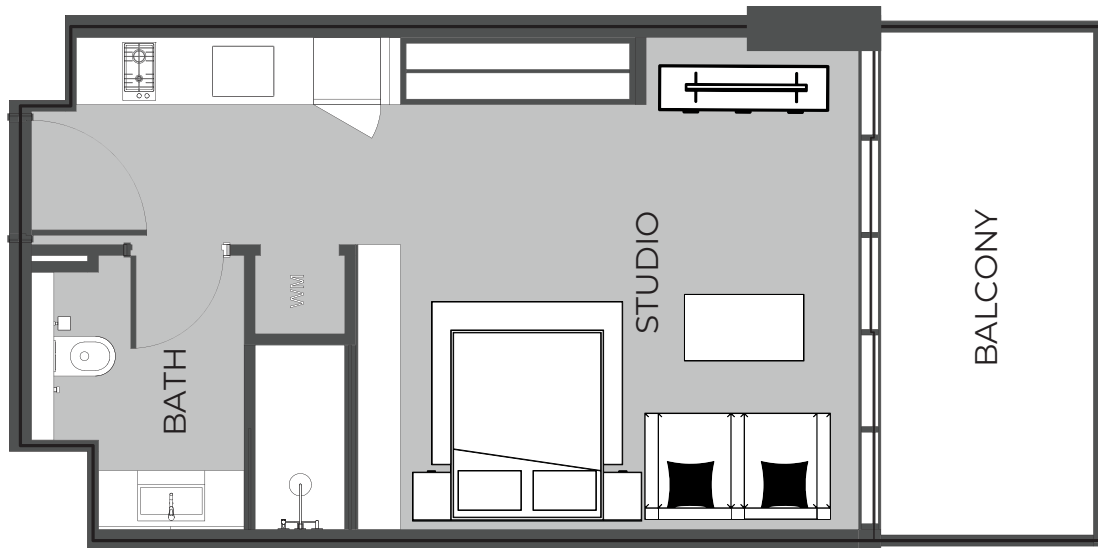

UNIT 1522 STUDIO TYPE A

The Boulevard
BY PRESTIGE ONE

UNIT SIZE

UNIT AREA	369.31FT ²
BALCONY AREA	87.19FT ²
TOTAL AREA	456.50FT ²

UNIT 1523 STUDIO TYPE A

The Boulevard
BY PRESTIGE ONE

UNIT SIZE

UNIT AREA	369.31FT ²
BALCONY AREA	87.30FT ²
TOTAL AREA	456.61FT ²