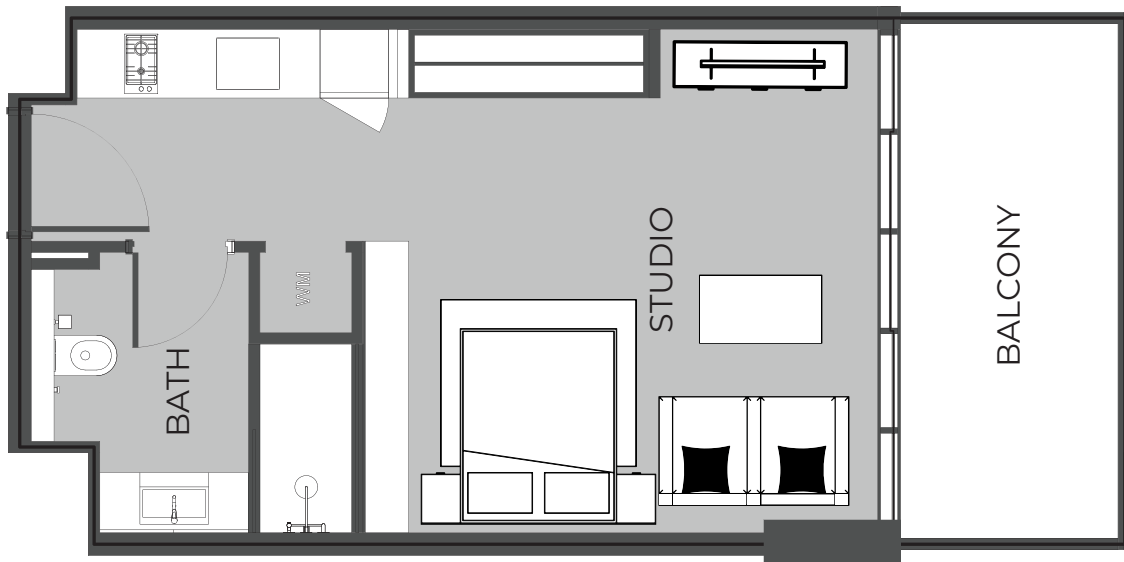

UNIT 423 STUDIO TYPE A

The Boulevard
BY PRESTIGE ONE