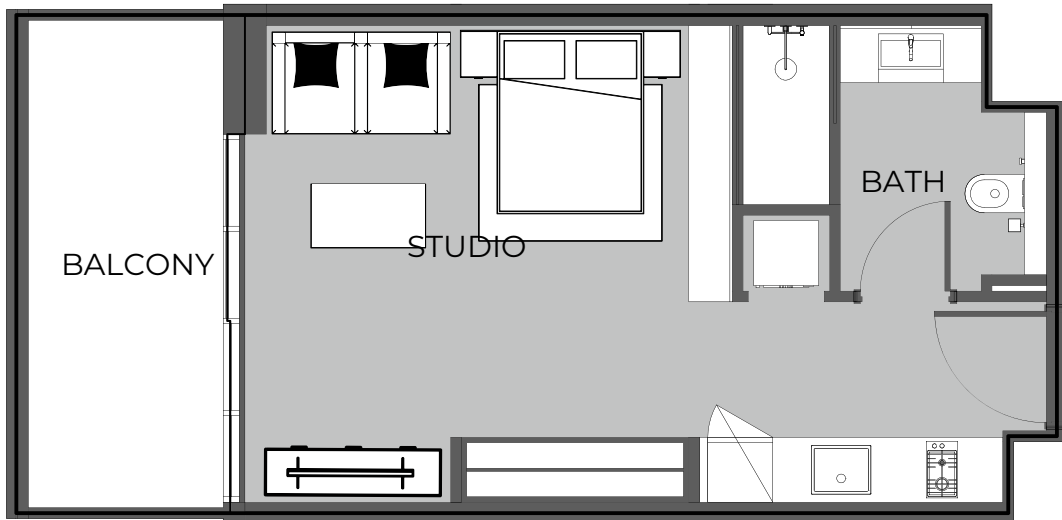

UNIT 1507 STUDIO TYPE A

The Boulevard
BY PRESTIGE ONE