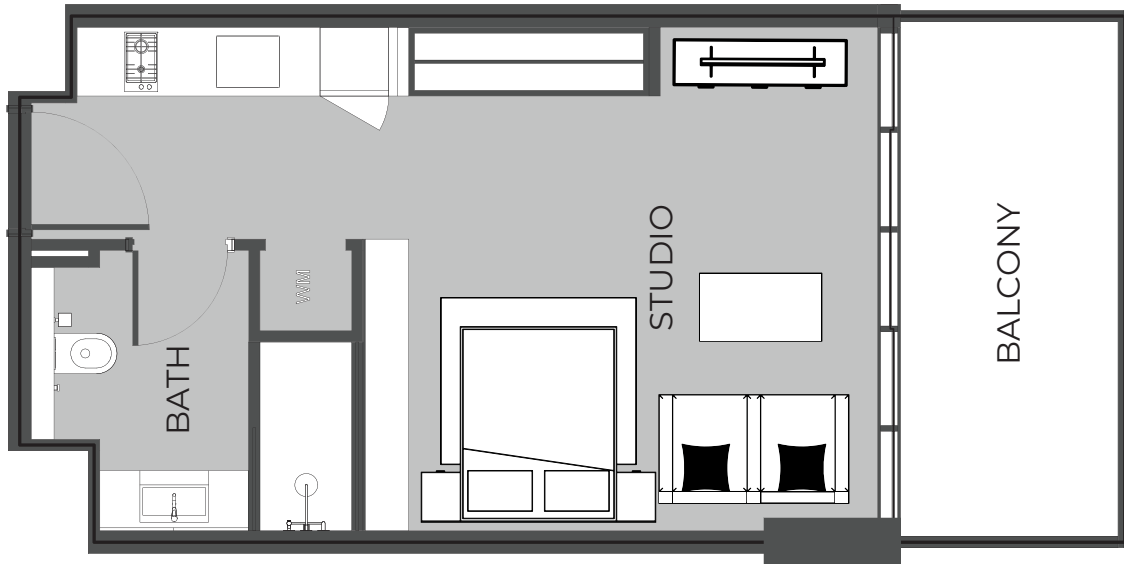

UNIT 523 STUDIO TYPE A

The Boulevard
BY PRESTIGE ONE