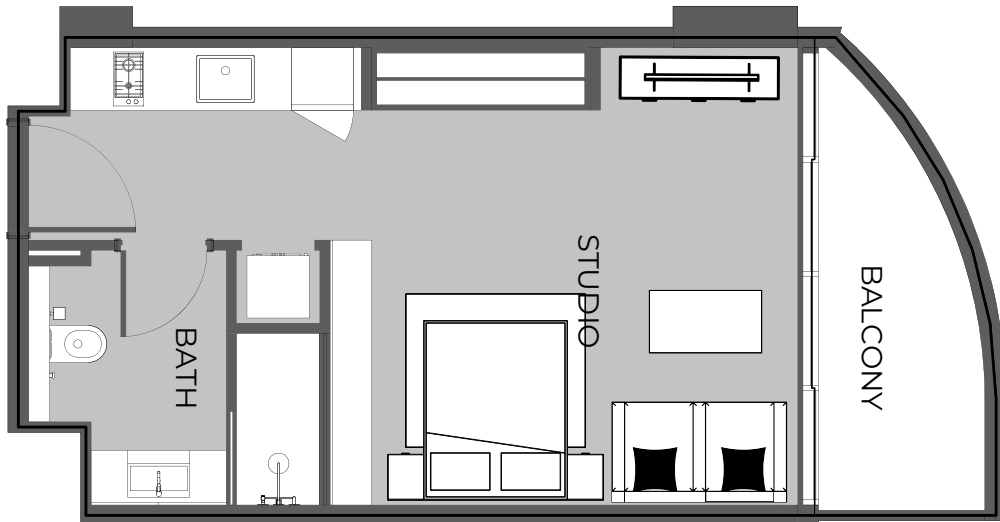

UNIT 1623 STUDIO TYPE A

The Boulevard
BY PRESTIGE ONE

UNIT SIZE

UNIT AREA	369.31FT ²
BALCONY AREA	87.19FT ²
TOTAL AREA	456.50FT ²

UNIT 1624 STUDIO TYPE A

The Boulevard
BY PRESTIGE ONE

UNIT SIZE

UNIT AREA	69.31FT ²
BALCONY AREA	68.67FT ²
TOTAL AREA	437.98FT ²