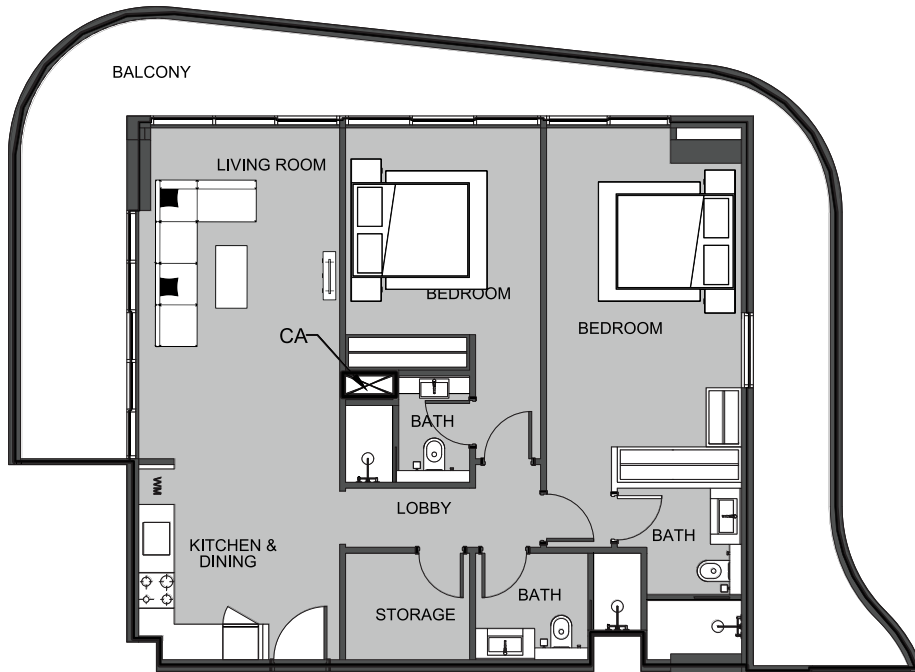

The Boulevard
BY PRESTIGE ONE

UNIT 1420 2-BEDROOM TYPE B

The Boulevard
BY PRESTIGE ONE

UNIT SIZE

UNIT AREA	1,025FT ²
BALCONY AREA	59FT ²
TOTAL AREA	1,483.91FT ²

UNIT 1421 1-BEDROOM TYPE E

The Boulevard
BY PRESTIGE ONE