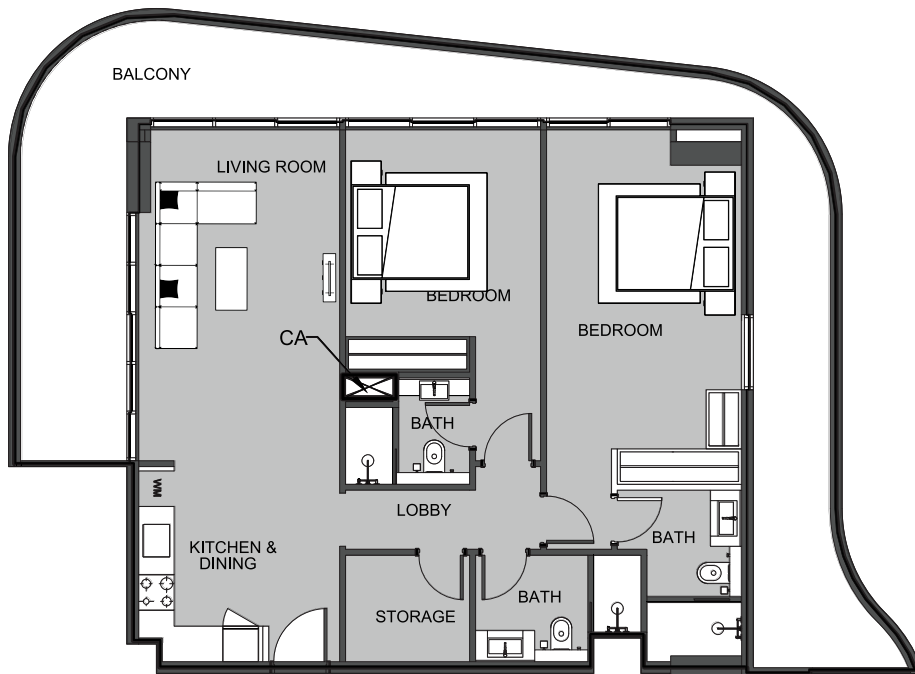

UNIT 819 STUDIO TYPE A

The Boulevard
BY PRESTIGE ONE

UNIT SIZE

UNIT AREA	374.37FT ²
BALCONY AREA	95.37FT ²
TOTAL AREA	469.74FT ²

PRESTIGE ONE

The Boulevard
BY PRESTIGE ONE

UNIT 820 2-BEDROOM TYPE B

The Boulevard
BY PRESTIGE ONE