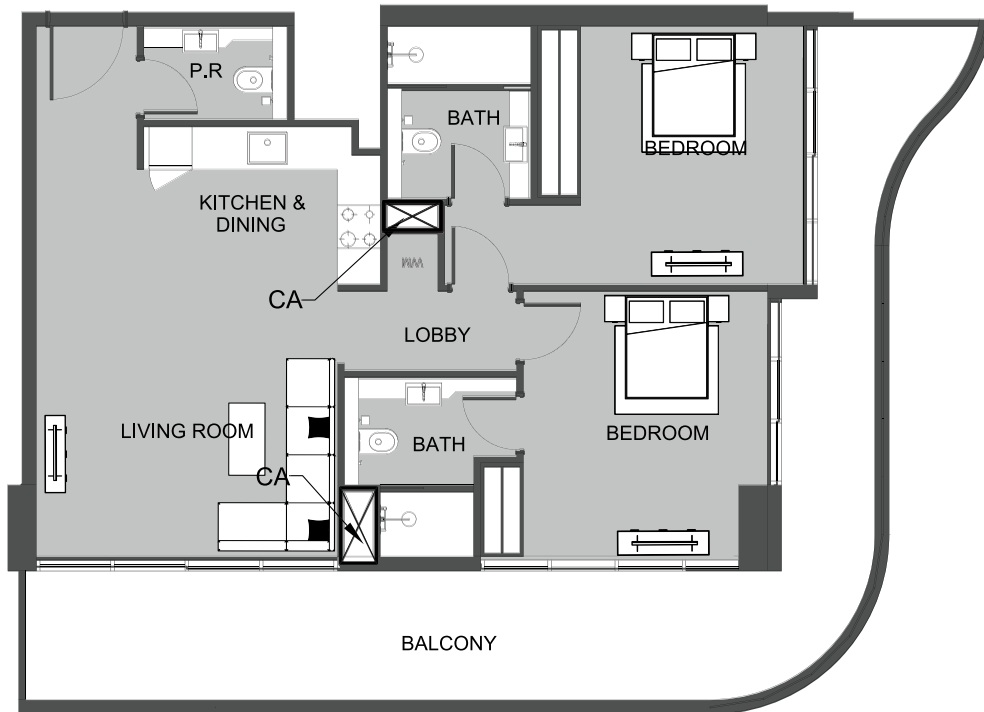

PRESTIGE ONE

The Boulevard
BY PRESTIGE ONE

UNIT 517 2-BEDROOM TYPE A

The Boulevard
BY PRESTIGE ONE

UNIT SIZE

UNIT AREA	852.72FT²
BALCONY AREA	361.13FT²
TOTAL AREA	1,213.85FT²

PRESTIGE ONE