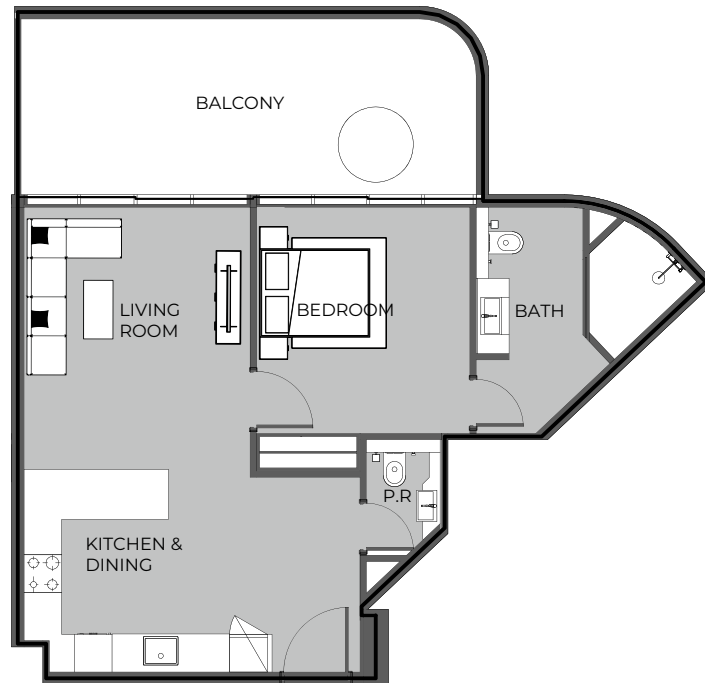

UNIT 1209 STUDIO TYPE A

The Boulevard
BY PRESTIGE ONE

UNIT SIZE

UNIT AREA	368.45FT ²
BALCONY AREA	95.96FT ²
TOTAL AREA	464.14FT ²

UNIT 1210 1-BEDROOM TYPE C

The Boulevard
BY PRESTIGE ONE

UNIT SIZE

UNIT AREA	657.78FT ²
BALCONY AREA	233.79FT ²
TOTAL AREA	891.57FT ²