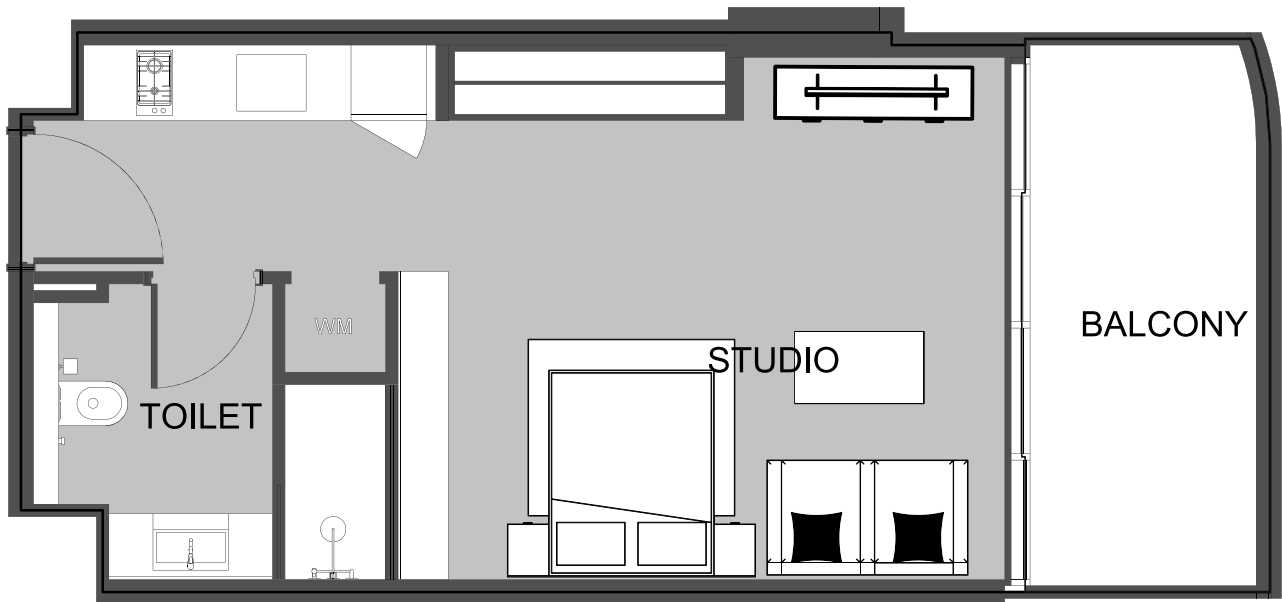

UNIT 719 STUDIO TYPE A

The Boulevard
BY PRESTIGE ONE