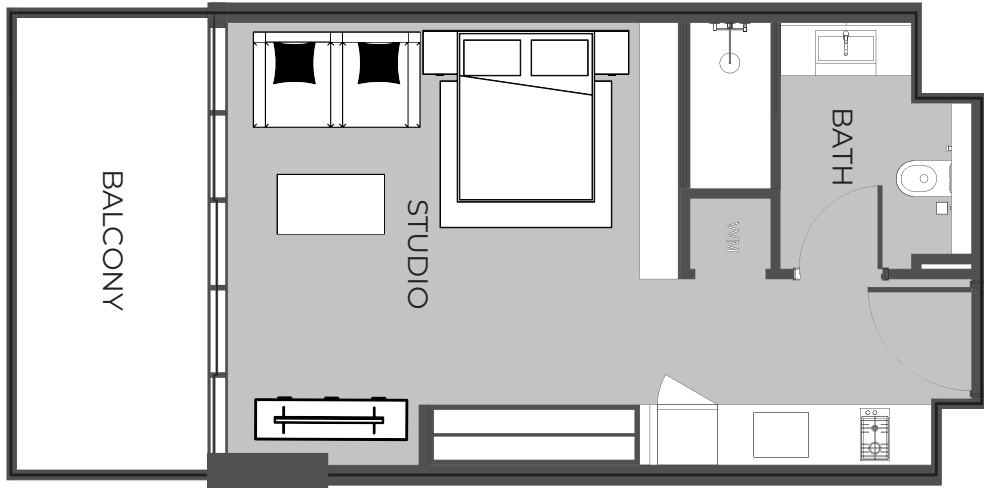

UNIT 614 STUDIO TYPE A

The Boulevard
BY PRESTIGE ONE