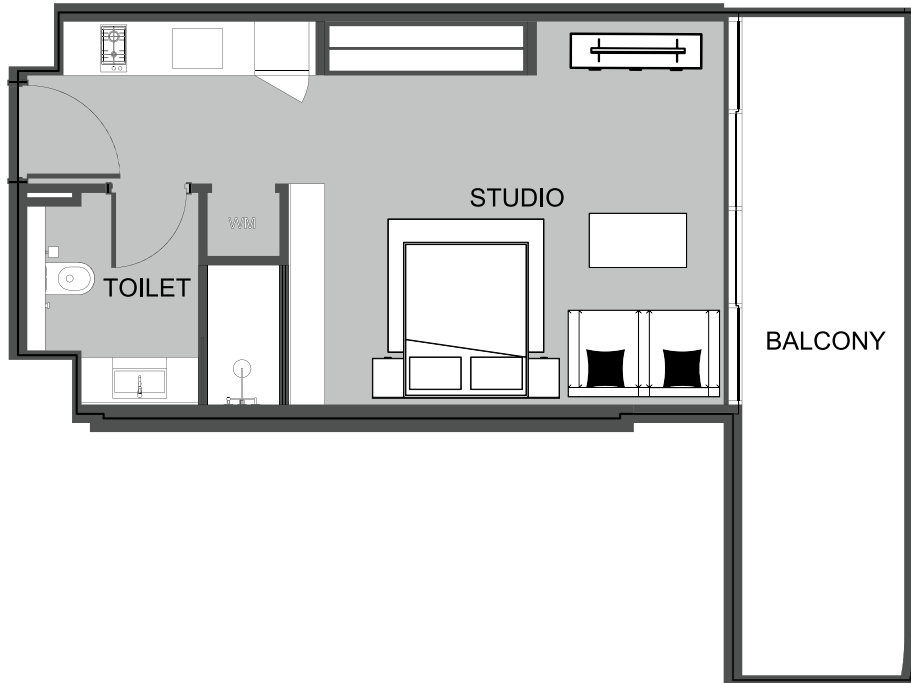

UNIT 418 STUDIO TYPE B

The Boulevard
BY PRESTIGE ONE