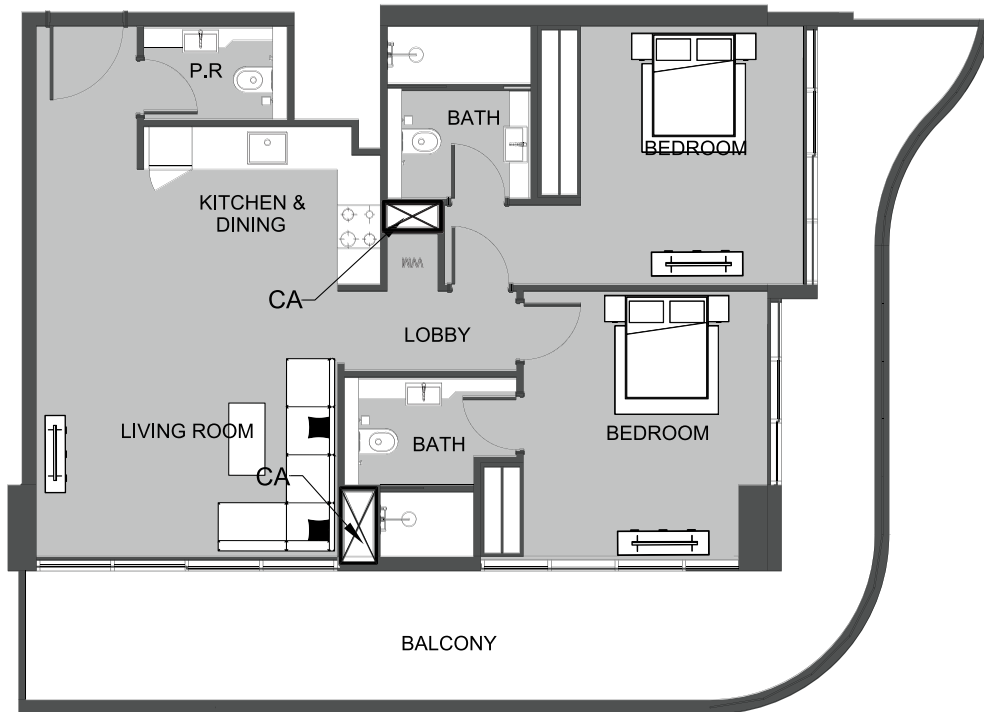

UNIT 1516 STUDIO TYPE A

The Boulevard
BY PRESTIGE ONE

UNIT SIZE

UNIT AREA	368.13FT ²
BALCONY AREA	94.94FT ²
TOTAL AREA	463.06FT ²

PRESTIGE ONE

The Boulevard
BY PRESTIGE ONE

UNIT 1517 2-BEDROOM TYPE A

The Boulevard
BY PRESTIGE ONE