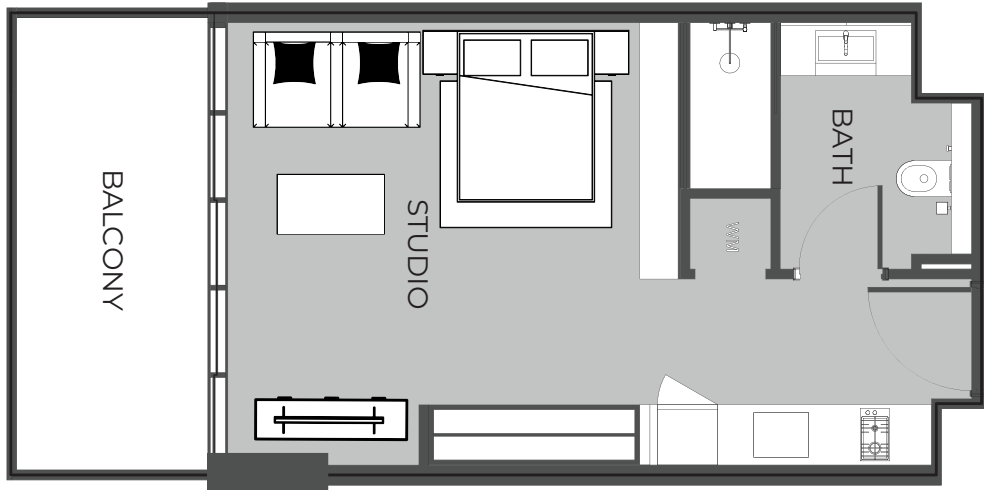

UNIT 713 STUDIO TYPE A

The Boulevard
BY PRESTIGE ONE

UNIT SIZE

UNIT AREA	369.42FT ²
BALCONY AREA	96.98FT ²
TOTAL AREA	466.40FT ²

UNIT 714 STUDIO TYPE A

The Boulevard
BY PRESTIGE ONE

UNIT SIZE

UNIT AREA	369.42FT ²
BALCONY AREA	96.98FT ²
TOTAL AREA	466.40FT ²