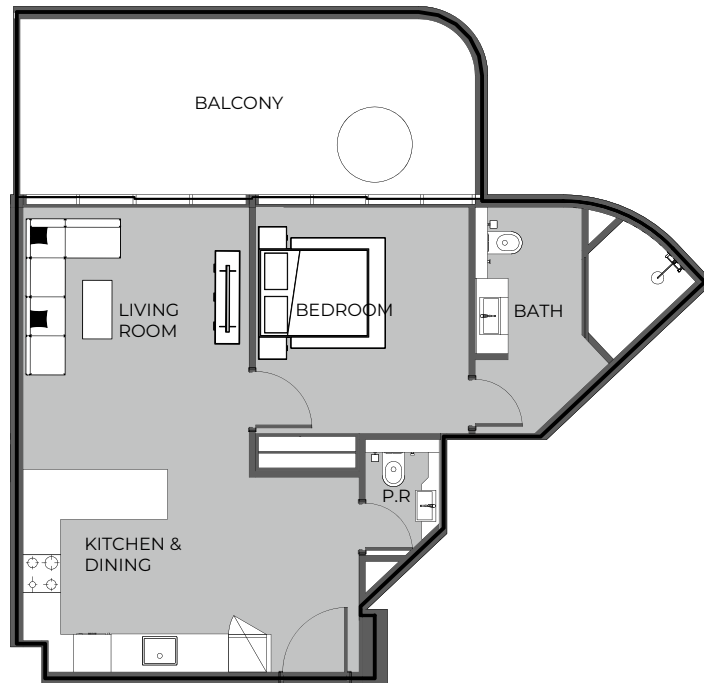

UNIT 1410 1-BEDROOM TYPE C

The Boulevard
BY PRESTIGE ONE