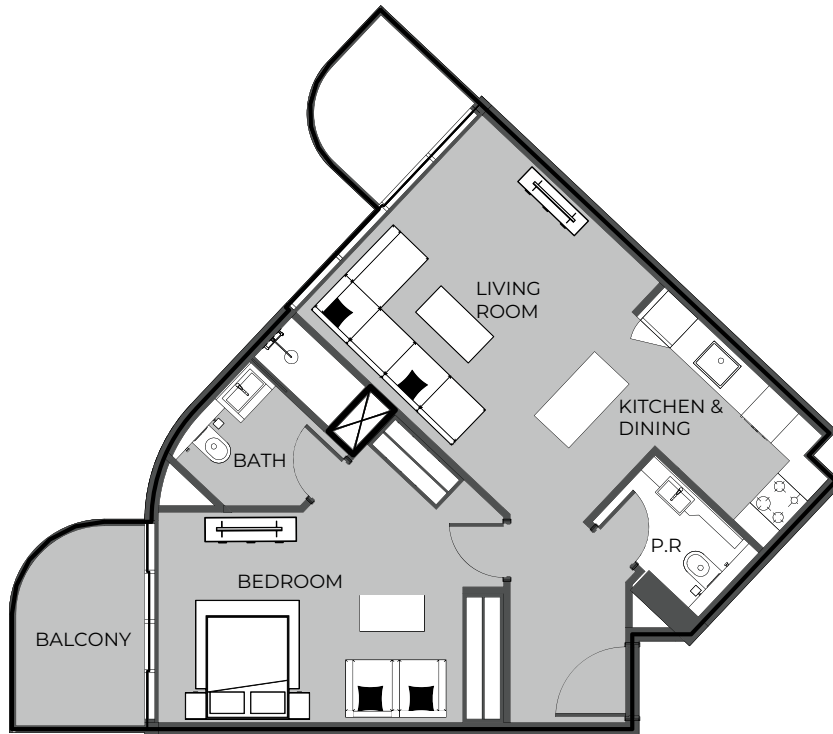

UNIT 311

1-BEDROOM TYPE B

The Boulevard
BY PRESTIGE ONE