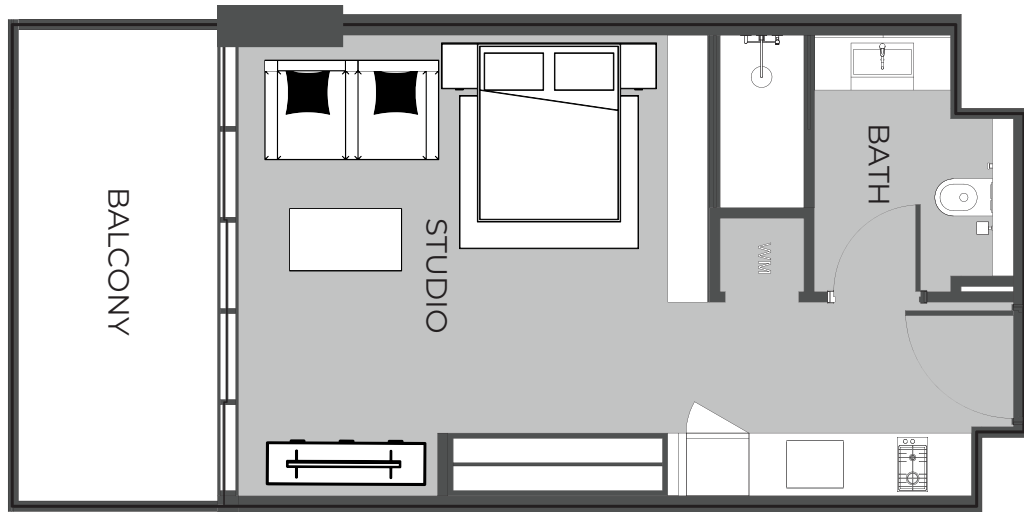

UNIT 1313 STUDIO TYPE A

The Boulevard
BY PRESTIGE ONE