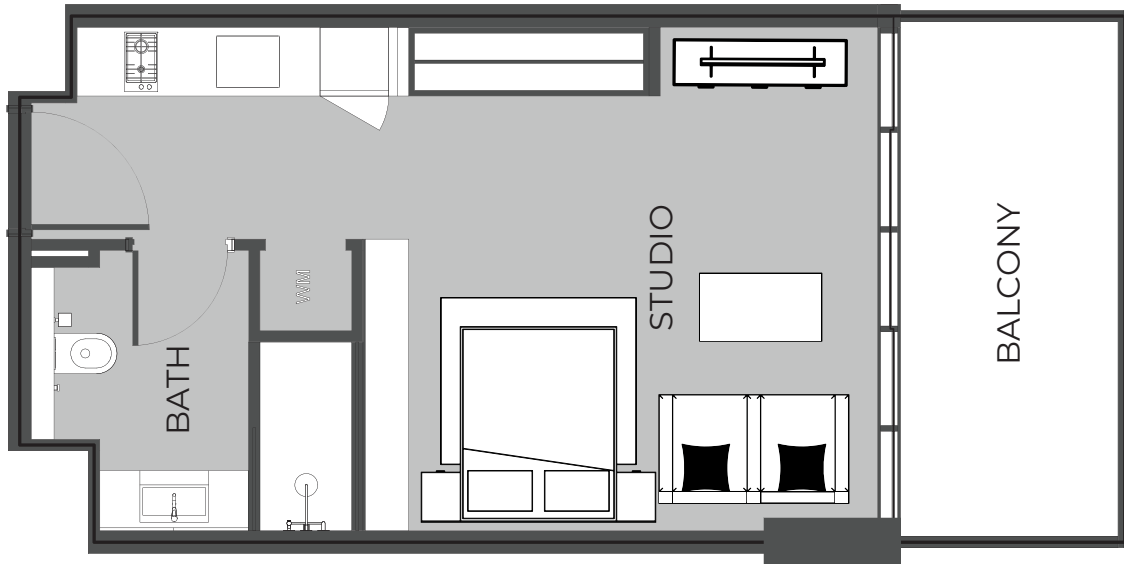

UNIT 1023 STUDIO TYPE A

The Boulevard
BY PRESTIGE ONE