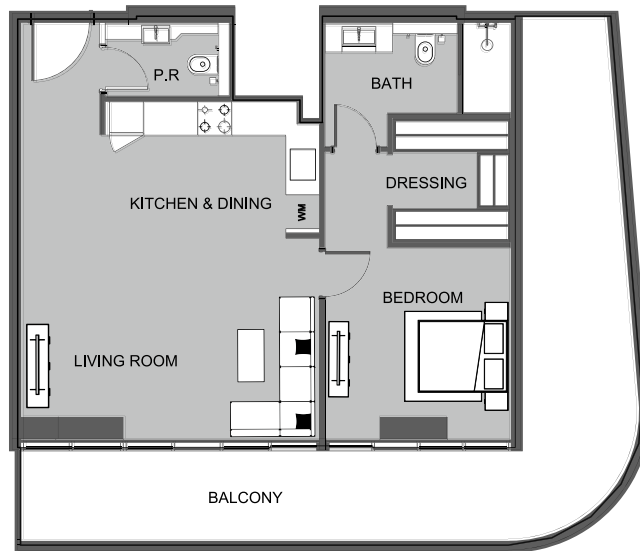

UNIT 1503 STUDIO TYPE A

The Boulevard
BY PRESTIGE ONE

UNIT SIZE

UNIT AREA	369.53FT ²
BALCONY AREA	86.76FT ²
TOTAL AREA	456.50FT ²

UNIT 1504 1-BEDROOM TYPE A

The Boulevard
BY PRESTIGE ONE

UNIT SIZE

UNIT AREA	709.02FT ²
BALCONY AREA	363.60FT ²
TOTAL AREA	1,072.62FT ²