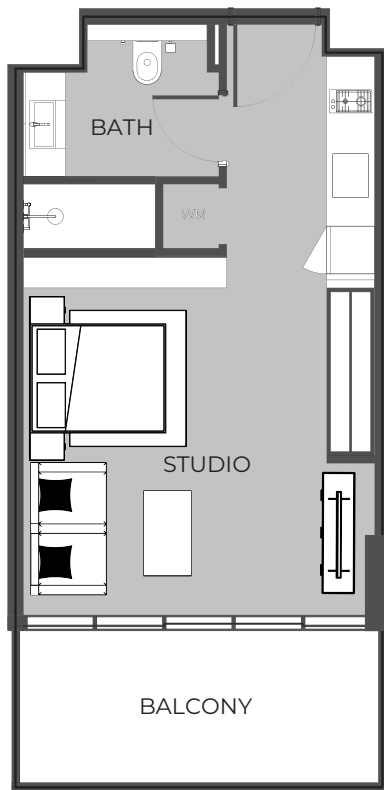

UNIT 114 STUDIO TYPE A

The Boulevard
BY PRESTIGE ONE

UNIT SIZE

UNIT AREA	369.42FT ²
BALCONY AREA	99.46FT ²
TOTAL AREA	468.88FT ²

UNIT 116 STUDIO TYPE A

The Boulevard
BY PRESTIGE ONE

UNIT SIZE

UNIT AREA	368.56FT ²
BALCONY AREA	99.57FT ²
TOTAL AREA	468.12FT ²