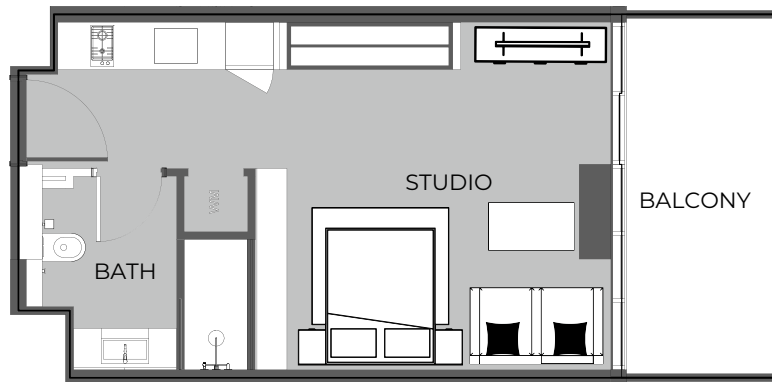

UNIT 601 STUDIO TYPE A

The Boulevard
BY PRESTIGE ONE

UNIT SIZE

UNIT AREA	369.53FT ²
BALCONY AREA	72.76FT ²
TOTAL AREA	442.29FT ²

UNIT 602 STUDIO TYPE A

The Boulevard
BY PRESTIGE ONE

UNIT SIZE

UNIT AREA	369.74FT ²
BALCONY AREA	86.76FT ²
TOTAL AREA	456.50FT ²