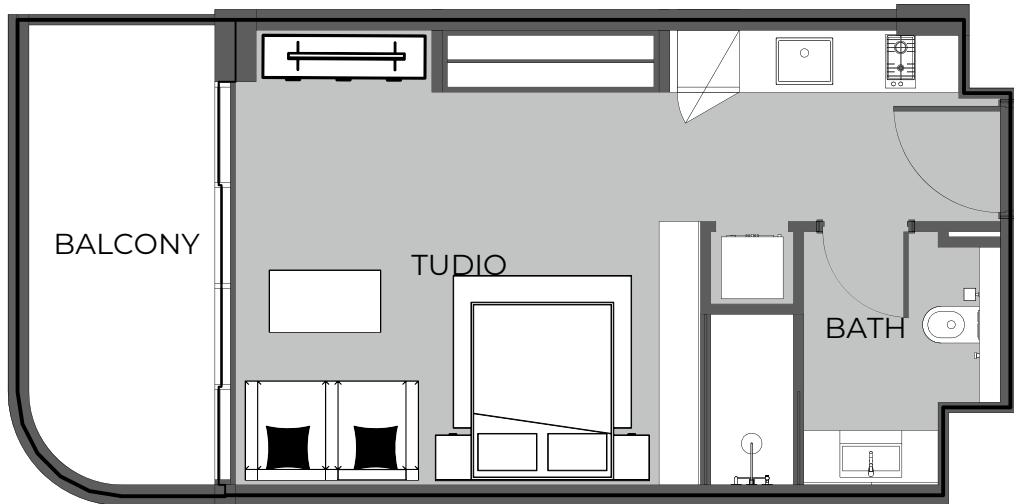

UNIT 809 STUDIO TYPE A

The Boulevard
BY PRESTIGE ONE