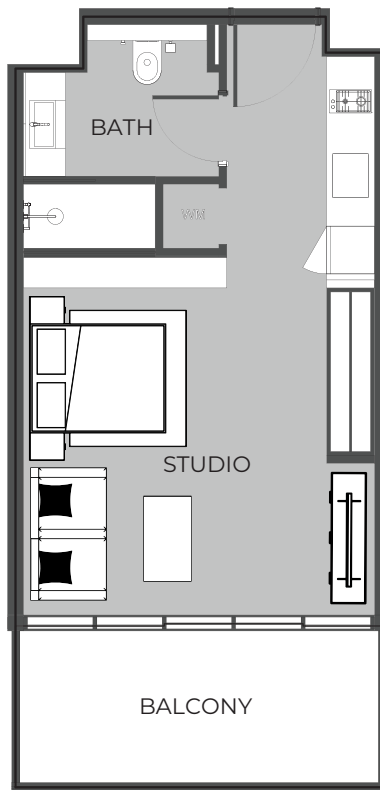

UNIT 103 STUDIO TYPE A

The Boulevard
BY PRESTIGE ONE

UNIT SIZE

UNIT AREA	368.23FT ²
BALCONY AREA	100.64FT ²
TOTAL AREA	468.88FT ²

UNIT 104 1-BEDROOM TYPE D

The Boulevard
BY PRESTIGE ONE

UNIT SIZE

UNIT AREA	706.54FT ²
BALCONY AREA	494.71FT ²
TOTAL AREA	1,201.25FT ²

UNIT 105 2-BEDROOM TYPE E

The Boulevard
BY PRESTIGE ONE

UNIT SIZE

UNIT AREA	770.91FT ²
BALCONY AREA	676.30FT ²
TOTAL AREA	1,447.21FT ²

UNIT 106 STUDIO TYPE A

The Boulevard
BY PRESTIGE ONE

UNIT SIZE

UNIT AREA	368.88FT ²
BALCONY AREA	99.57FT ²
TOTAL AREA	448.45FT ²

UNIT 107 STUDIO TYPE A

The Boulevard
BY PRESTIGE ONE

UNIT SIZE

UNIT AREA	367.48FT ²
BALCONY AREA	101.40FT ²
TOTAL AREA	468.88FT ²

UNIT 109 STUDIO TYPE A

The Boulevard
BY PRESTIGE ONE

UNIT SIZE

UNIT AREA	368.45FT ²
BALCONY AREA	100.43FT ²
TOTAL AREA	468.88FT ²