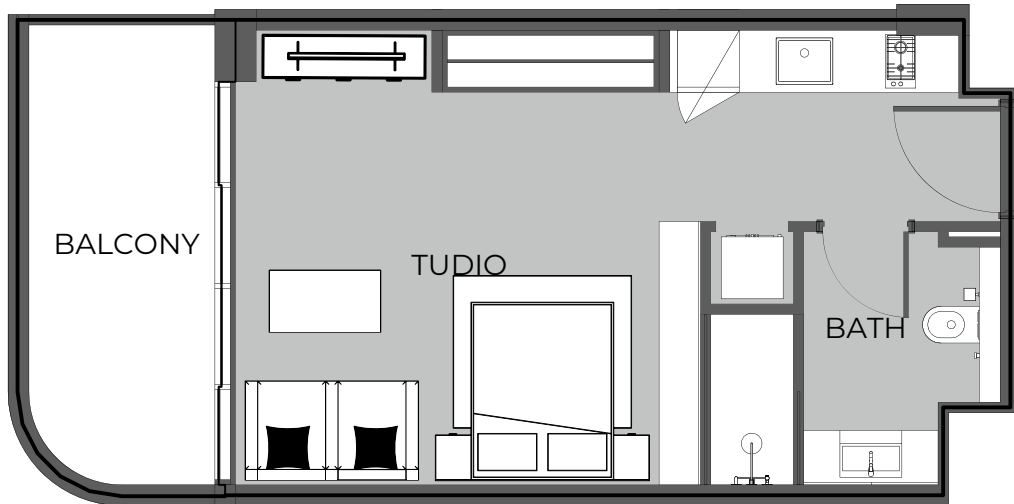

UNIT 409 STUDIO TYPE A

The Boulevard
BY PRESTIGE ONE