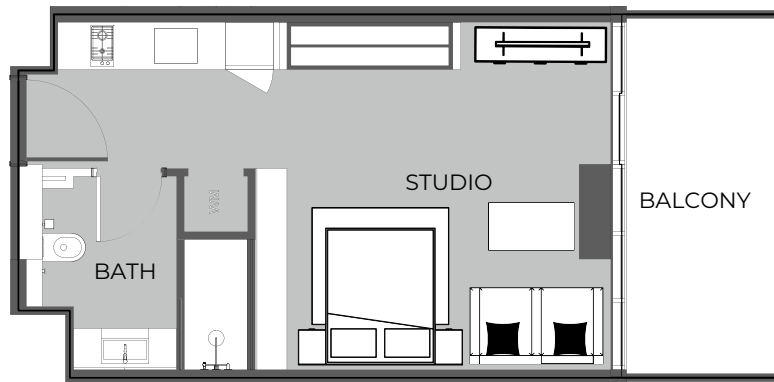

UNIT 1501 STUDIO TYPE A

The Boulevard
BY PRESTIGE ONE

UNIT SIZE

UNIT AREA	369.53FT ²
BALCONY AREA	107.64FT ²
TOTAL AREA	477.16FT ²

UNIT 1502 STUDIO TYPE A

The Boulevard
BY PRESTIGE ONE

UNIT SIZE

UNIT AREA	369.74FT ²
BALCONY AREA	86.76FT ²
TOTAL AREA	456.50FT ²