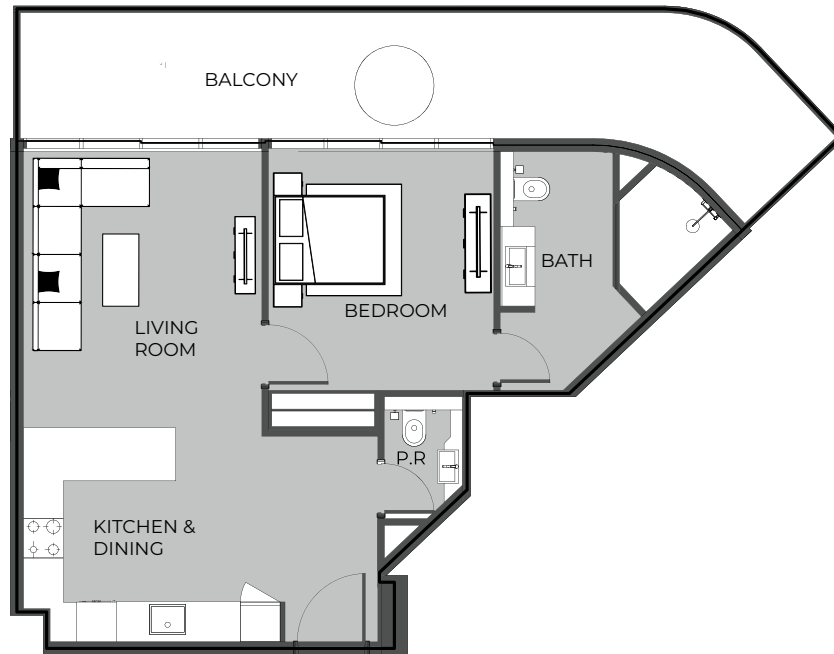

UNIT 1510 1-BEDROOM TYPE C

The Boulevard
BY PRESTIGE ONE