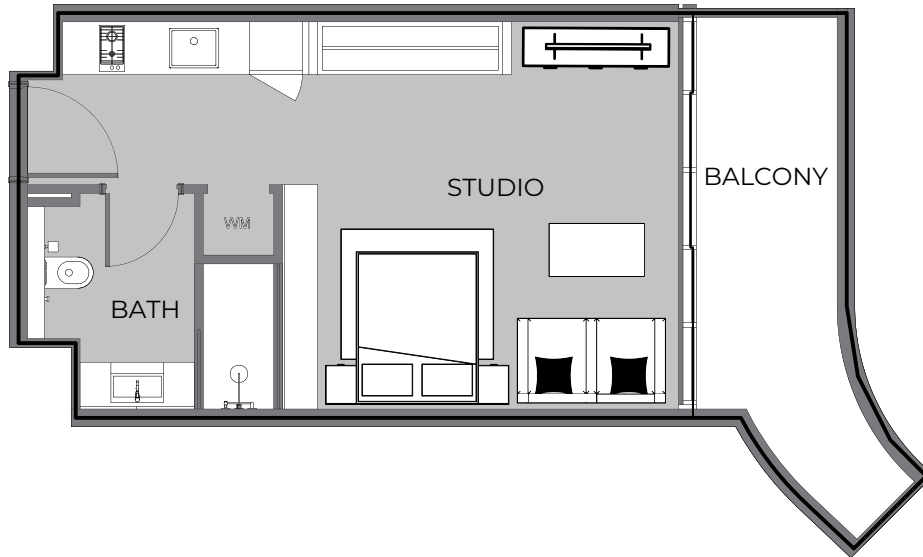

UNIT 1501 STUDIO TYPE A

The Boulevard
BY PRESTIGE ONE