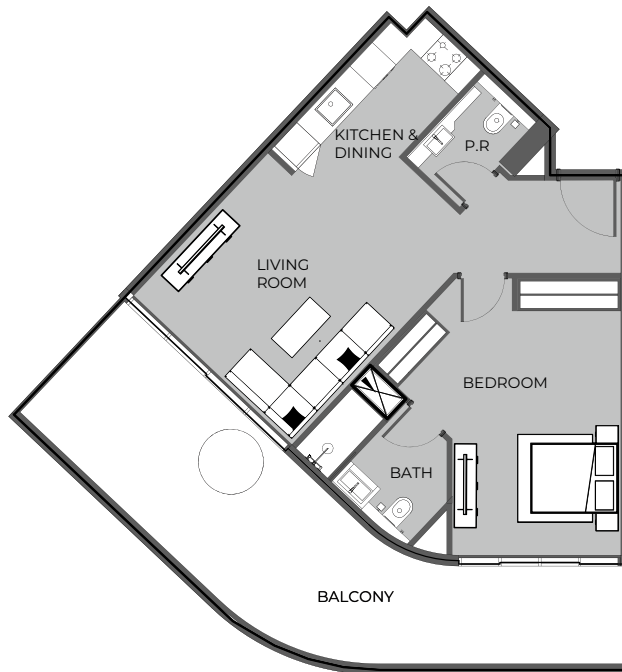

UNIT 1410 1-BEDROOM TYPE C

The Boulevard
BY PRESTIGE ONE

UNIT SIZE

UNIT AREA	657.78FT ²
BALCONY AREA	233.79FT ²
TOTAL AREA	891.57FT ²

UNIT 1411

1-BEDROOM TYPE B

The Boulevard
BY PRESTIGE ONE

UNIT SIZE