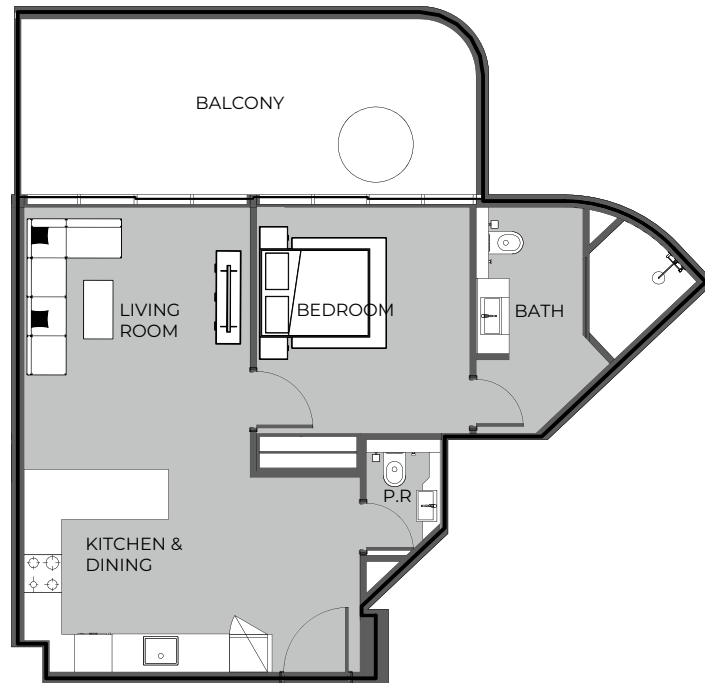

UNIT 1009 STUDIO TYPE A

The Boulevard
BY PRESTIGE ONE

UNIT SIZE

UNIT AREA	368.45FT ²
BALCONY AREA	95.96FT ²
TOTAL AREA	464.14FT ²

UNIT 1010 1-BEDROOM TYPE C

The Boulevard
BY PRESTIGE ONE

UNIT SIZE

UNIT AREA	657.78FT ²
BALCONY AREA	233.79FT ²
TOTAL AREA	891.57FT ²