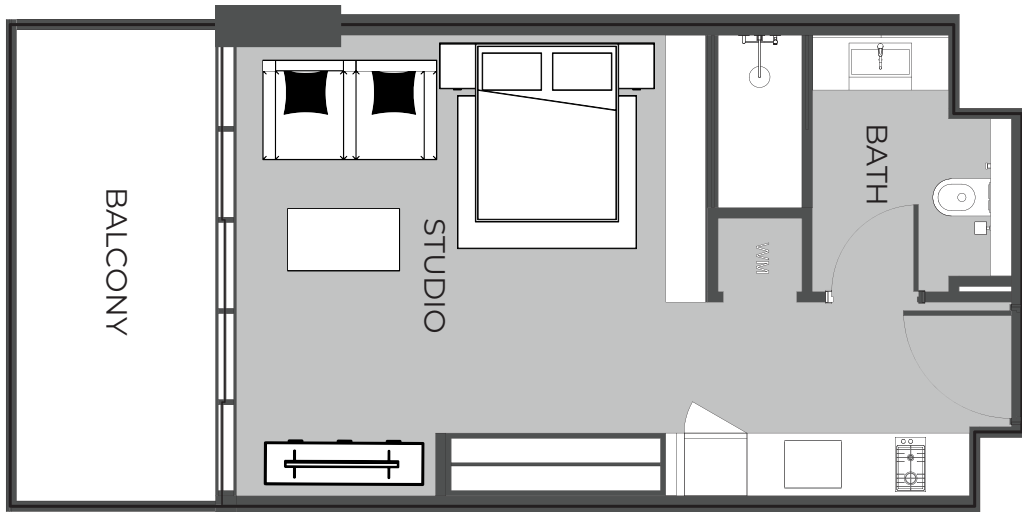

UNIT 1315 STUDIO TYPE A

The Boulevard
BY PRESTIGE ONE