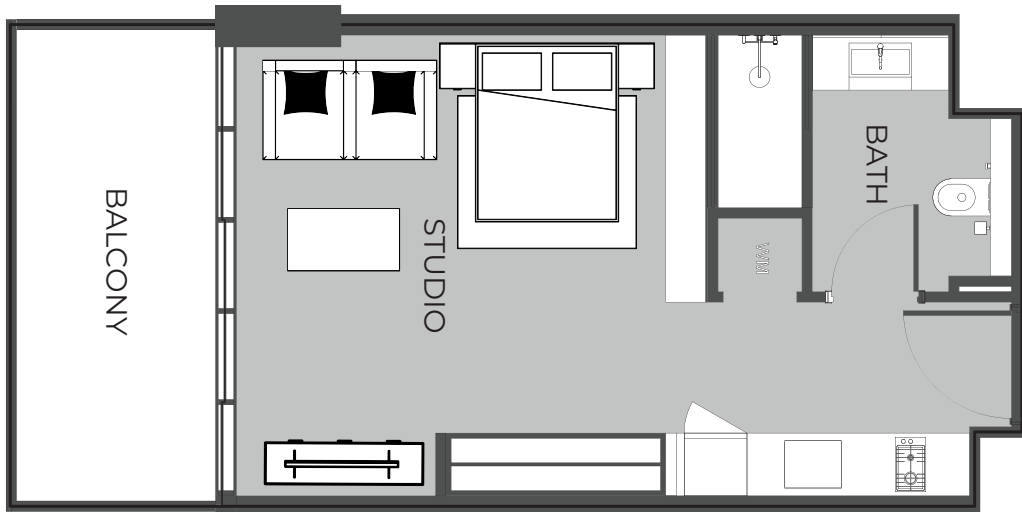

UNIT 1614 STUDIO TYPE A

The Boulevard
BY PRESTIGE ONE

UNIT SIZE

UNIT AREA	369.42FT ²
BALCONY AREA	96.98FT ²
TOTAL AREA	466.40FT ²

UNIT 1615 STUDIO TYPE A

The Boulevard
BY PRESTIGE ONE

UNIT SIZE

UNIT AREA	369.42FT ²
BALCONY AREA	96.98FT ²
TOTAL AREA	466.40FT ²