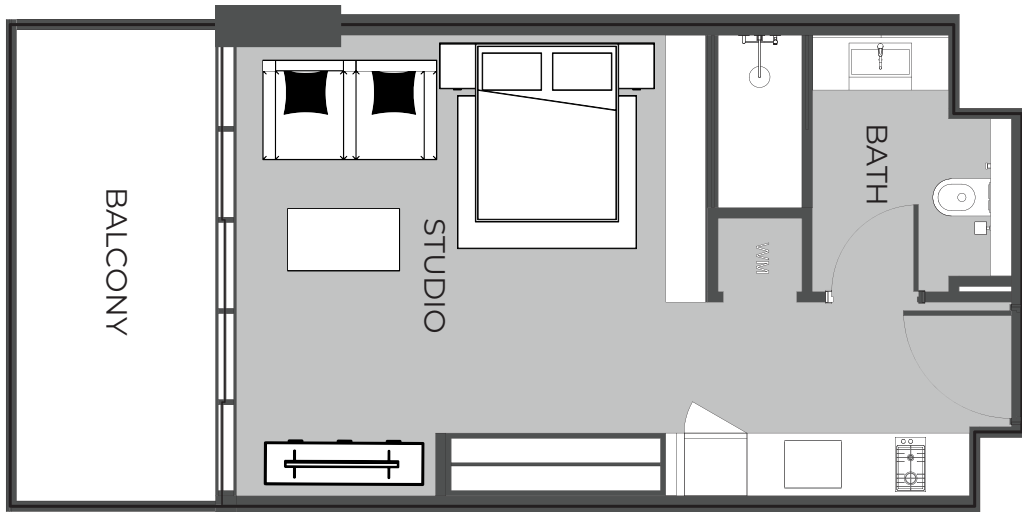

UNIT 915 STUDIO TYPE A

The Boulevard
BY PRESTIGE ONE