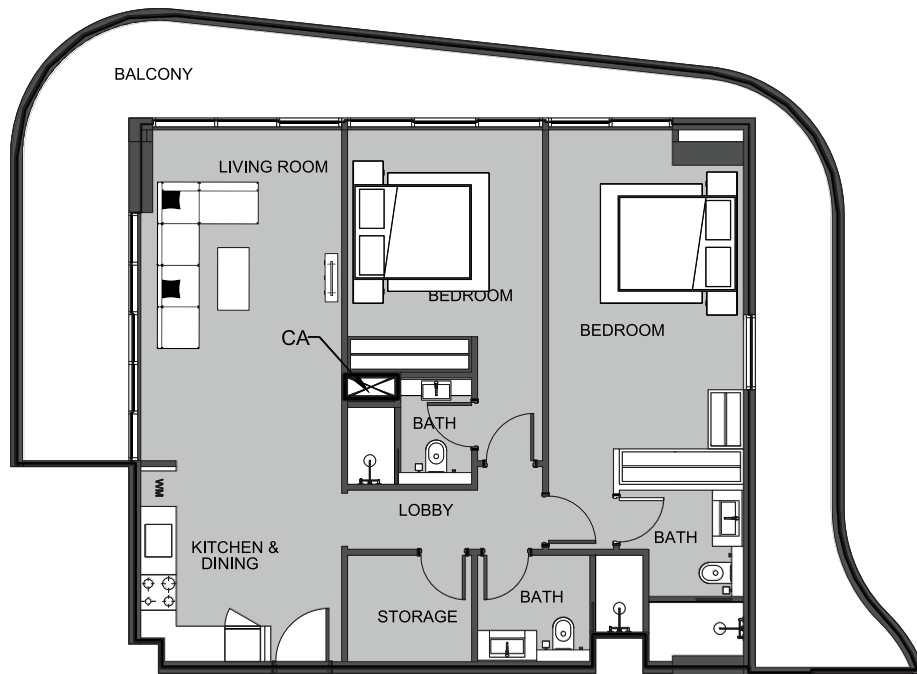

PRESTIGE ONE

The Boulevard
BY PRESTIGE ONE

UNIT 520 2-BEDROOM TYPE B

The Boulevard
BY PRESTIGE ONE

UNIT SIZE

UNIT AREA	1025FT²
BALCONY AREA	463FT²
TOTAL AREA	1,487.68FT²