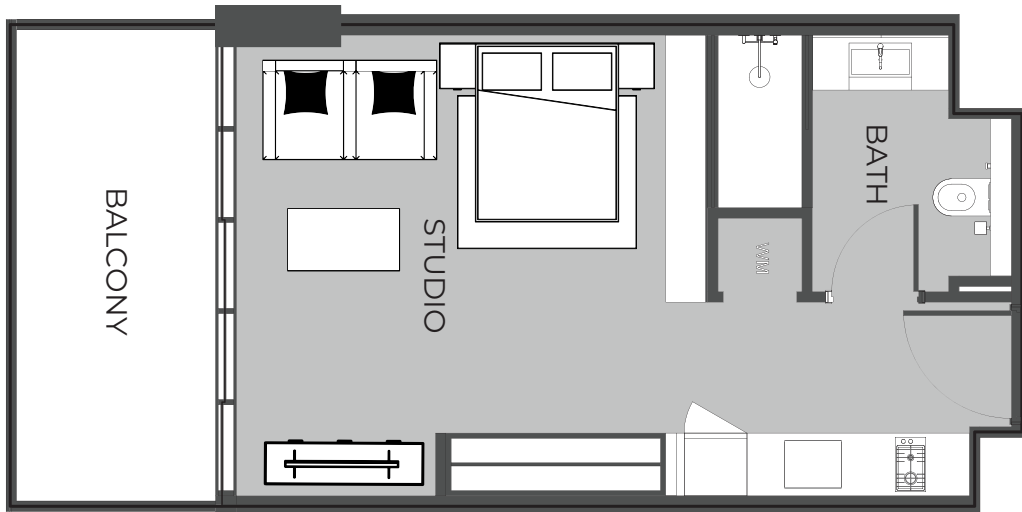

UNIT 913 STUDIO TYPE A

The Boulevard
BY PRESTIGE ONE