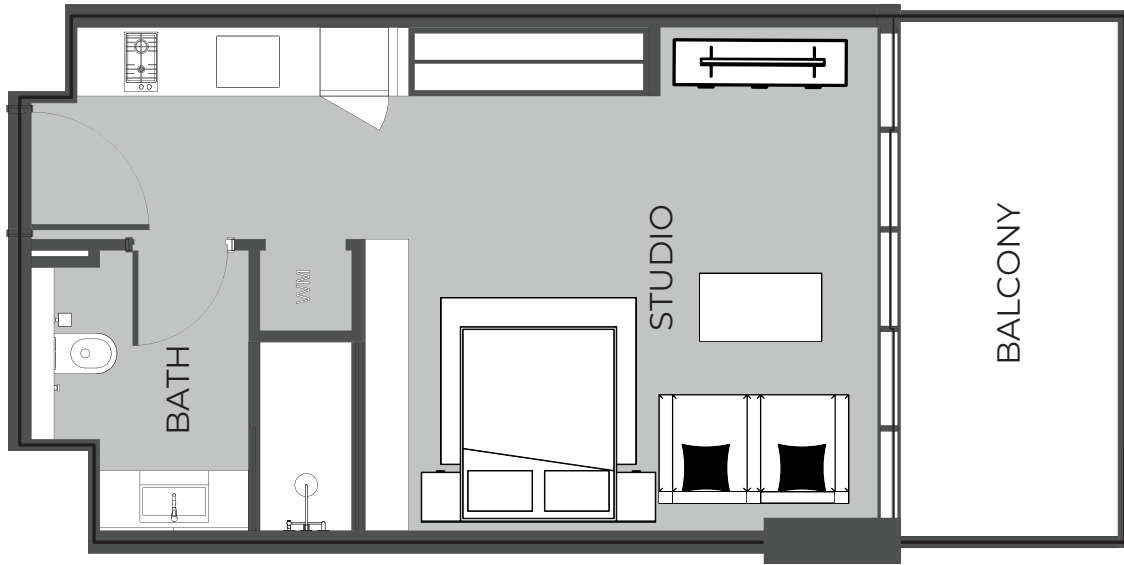

UNIT 622 STUDIO TYPE A

The Boulevard
BY PRESTIGE ONE

UNIT SIZE

UNIT AREA	369.31FT ²
BALCONY AREA	87.19FT ²
TOTAL AREA	456.50FT ²

UNIT 623 STUDIO TYPE A

The Boulevard
BY PRESTIGE ONE

UNIT SIZE

UNIT AREA	369.31FT ²
BALCONY AREA	87.19FT ²
TOTAL AREA	456.50FT ²