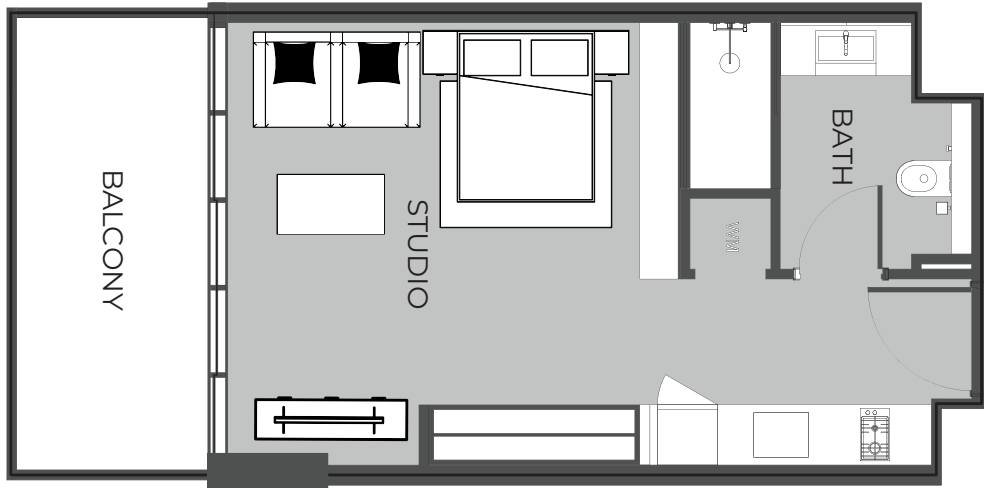

UNIT 915 STUDIO TYPE A

The Boulevard
BY PRESTIGE ONE

UNIT SIZE

UNIT AREA	369.42FT ²
BALCONY AREA	96.98FT ²
TOTAL AREA	466.40FT ²

UNIT 916 STUDIO TYPE A

The Boulevard
BY PRESTIGE ONE

UNIT SIZE

UNIT AREA	368.13FT ²
BALCONY AREA	94.94FT ²
TOTAL AREA	463.06FT ²