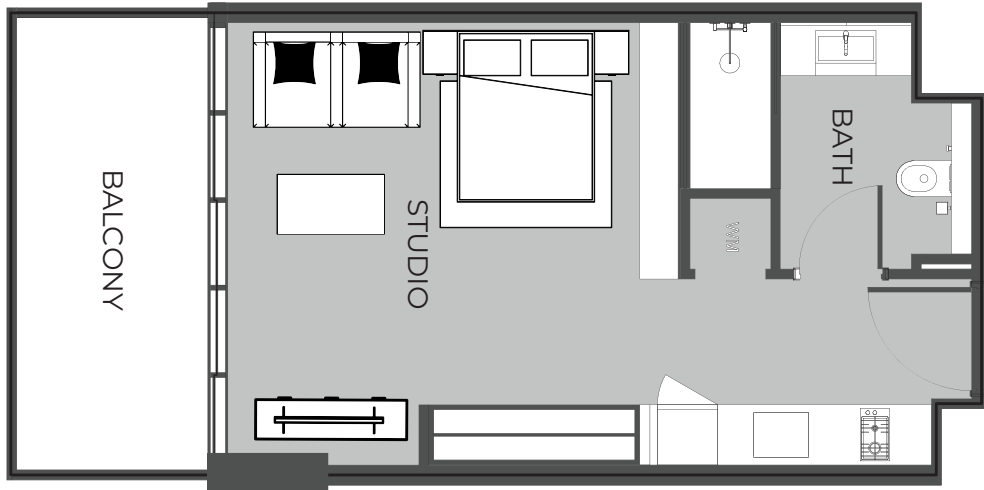

UNIT 913 STUDIO TYPE A

The Boulevard
BY PRESTIGE ONE

UNIT SIZE

UNIT AREA	369.42FT ²
BALCONY AREA	96.98FT ²
TOTAL AREA	466.40FT ²

UNIT 914 STUDIO TYPE A

The Boulevard
BY PRESTIGE ONE

UNIT SIZE

UNIT AREA	369.42FT ²
BALCONY AREA	96.98FT ²
TOTAL AREA	466.40FT ²