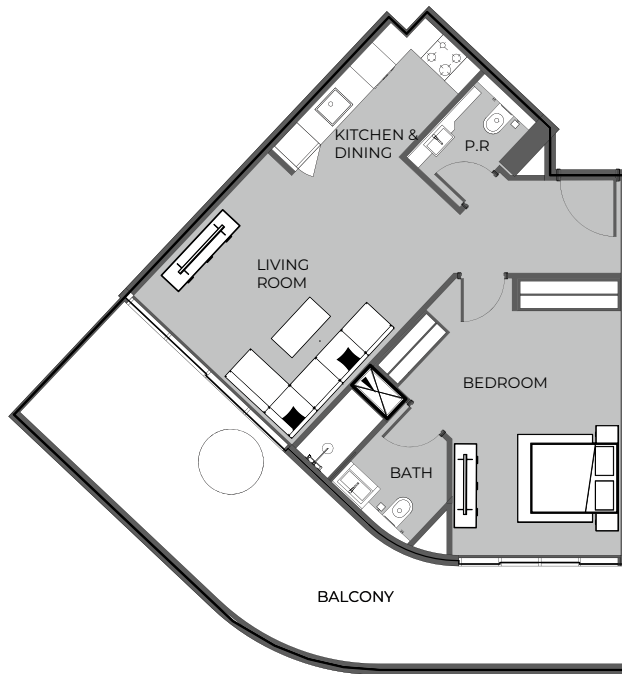

UNIT 411

T-BEDROOM TYPE B

The Boulevard
BY PRESTIGE ONE