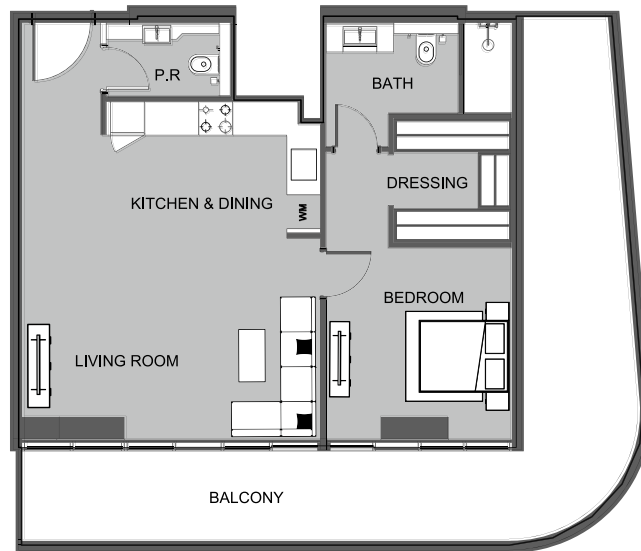

UNIT 1303 STUDIO TYPE A

The Boulevard
BY PRESTIGE ONE

UNIT SIZE

UNIT AREA	369.53FT ²
BALCONY AREA	86.76FT ²
TOTAL AREA	456.50FT ²

UNIT 1304 1-BEDROOM TYPE D

The Boulevard
BY PRESTIGE ONE

UNIT SIZE

UNIT AREA	709.02FT ²
BALCONY AREA	363.60FT ²
TOTAL AREA	1,072.62FT ²