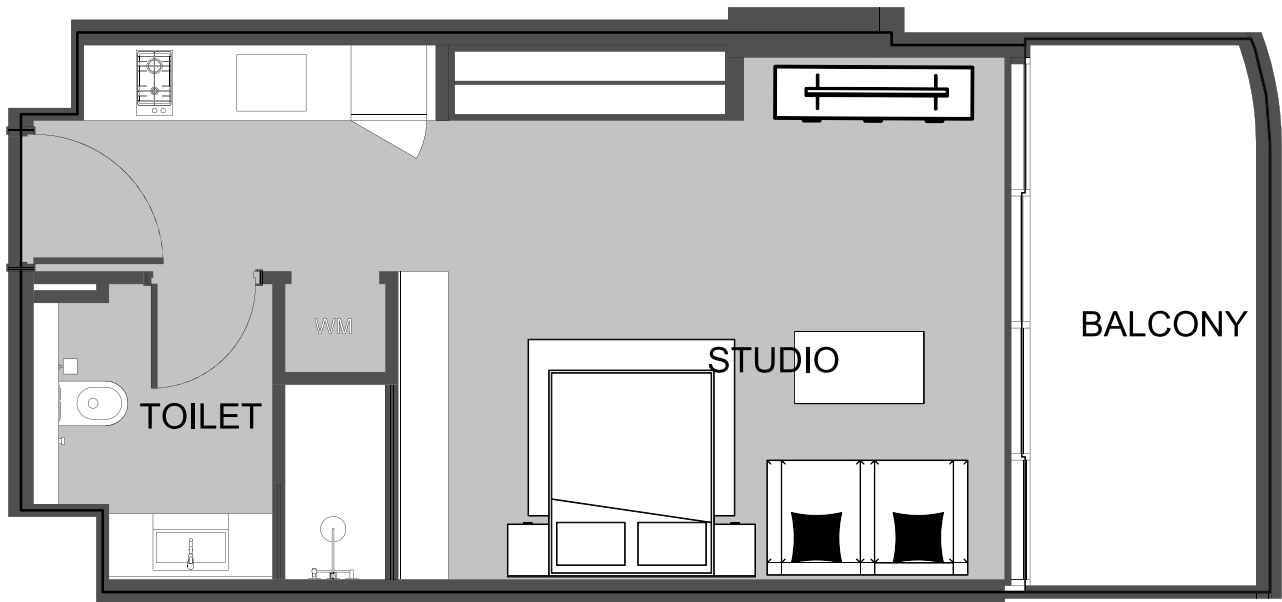

UNIT 919 STUDIO TYPE A

The Boulevard
BY PRESTIGE ONE