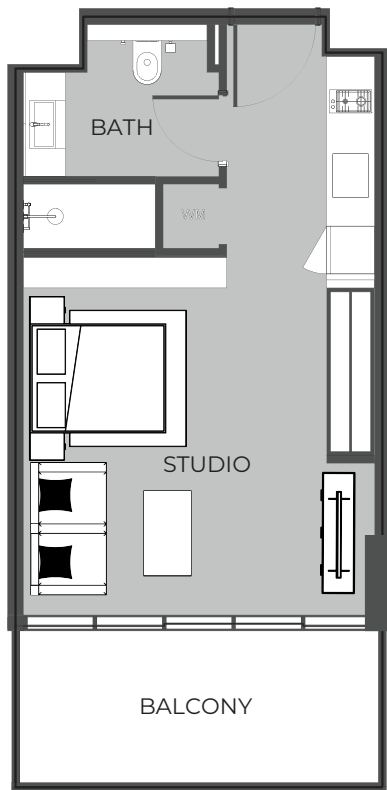

UNIT 209 STUDIO TYPE A

The Boulevard
BY PRESTIGE ONE

UNIT SIZE

UNIT AREA	368.45FT ²
BALCONY AREA	100.43FT ²
TOTAL AREA	468.88FT ²

UNIT 210 1-BEDROOM TYPE C

The Boulevard
BY PRESTIGE ONE

UNIT SIZE

UNIT AREA	657.78FT ²
BALCONY AREA	271.47FT ²
TOTAL AREA	929.25FT ²

UNIT 211

1-BEDROOM TYPE B

The Boulevard
BY PRESTIGE ONE

UNIT SIZE

UNIT AREA	651.11FT ²
BALCONY AREA	106.02FT ²
TOTAL AREA	757.13FT ²

UNIT 212 STUDIO TYPE A

The Boulevard
BY PRESTIGE ONE

UNIT SIZE