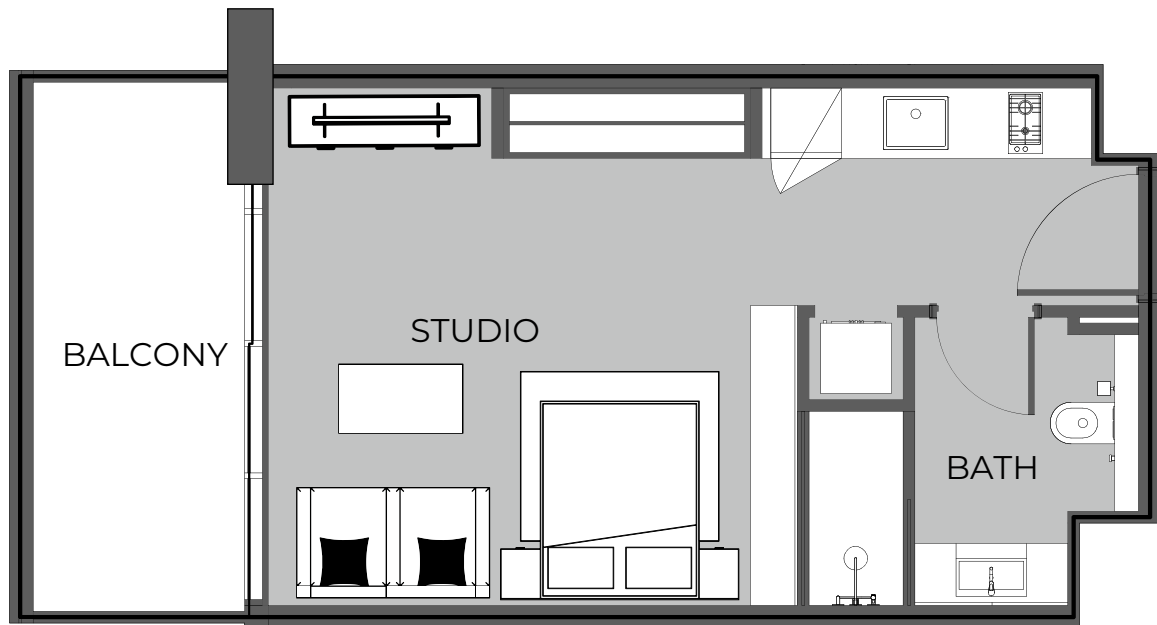

UNIT 509 STUDIO TYPE A

The Boulevard
BY PRESTIGE ONE