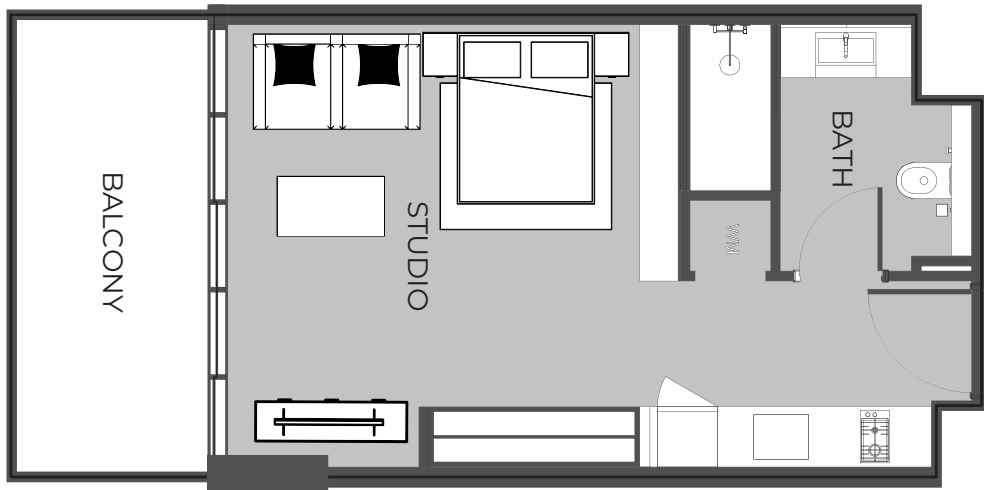

UNIT 612 STUDIO TYPE A

The Boulevard
BY PRESTIGE ONE

UNIT SIZE

UNIT AREA	369.42FT²
BALCONY AREA	96.98FT²
TOTAL AREA	466.40FT²