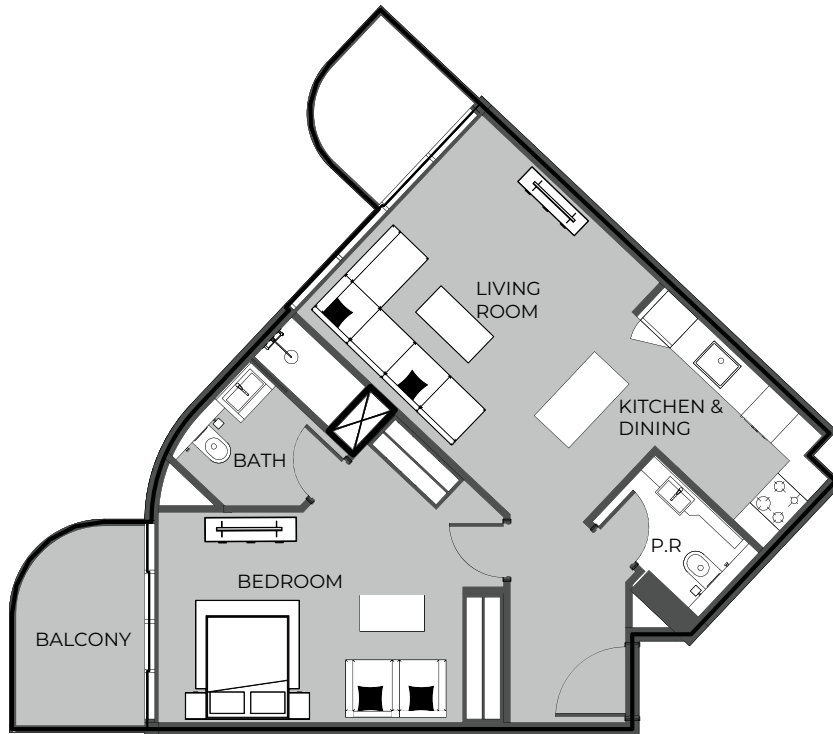

UNIT 711

T-BEDROOM TYPE B

The Boulevard
BY PRESTIGE ONE