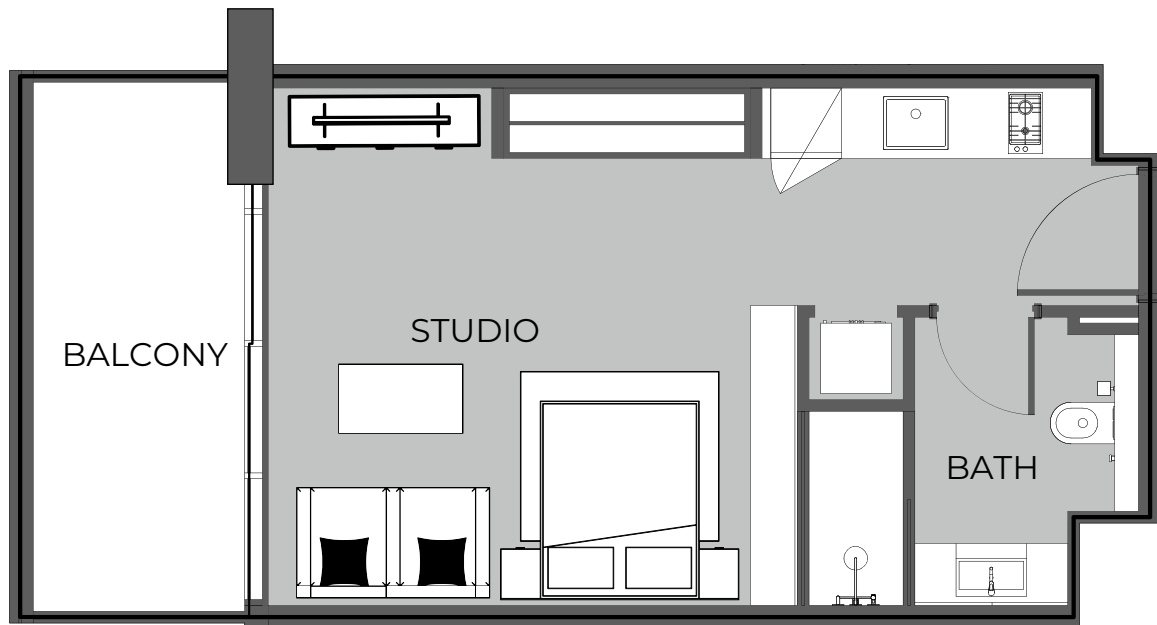

UNIT 309 STUDIO TYPE A

The Boulevard
BY PRESTIGE ONE