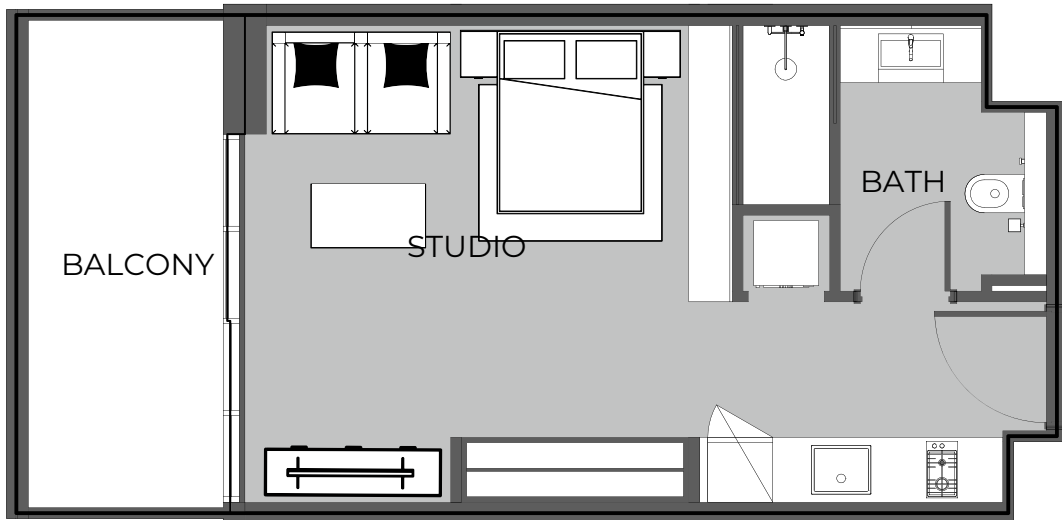

UNIT 207 STUDIO TYPE A

The Boulevard
BY PRESTIGE ONE