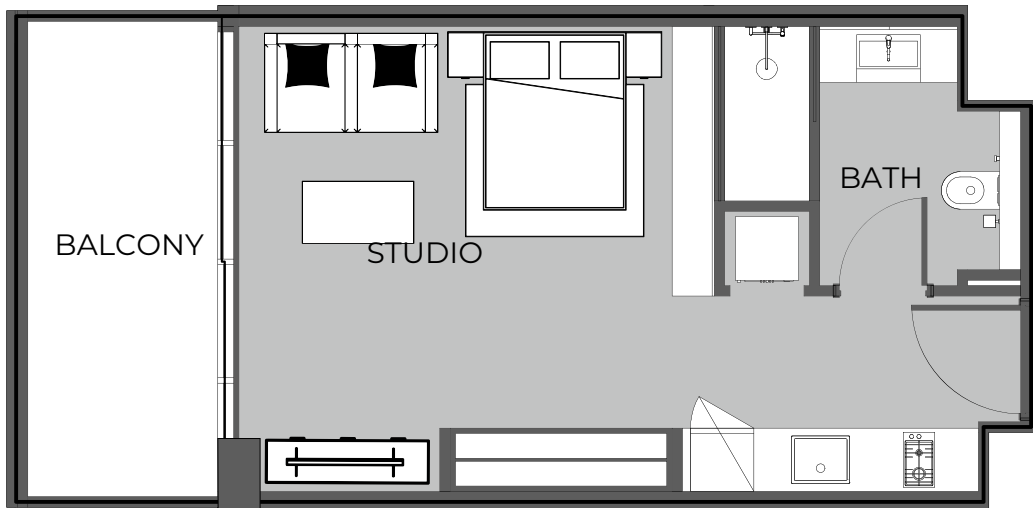

UNIT 307 STUDIO TYPE A

The Boulevard
BY PRESTIGE ONE

UNIT SIZE

UNIT AREA	367.48FT ²
BALCONY AREA	3100.10FT ²
TOTAL AREA	467.58FT ²

UNIT 308 STUDIO TYPE A

The Boulevard
BY PRESTIGE ONE

UNIT SIZE

UNIT AREA	368.34FT ²
BALCONY AREA	98.06FT ²
TOTAL AREA	466.40FT ²