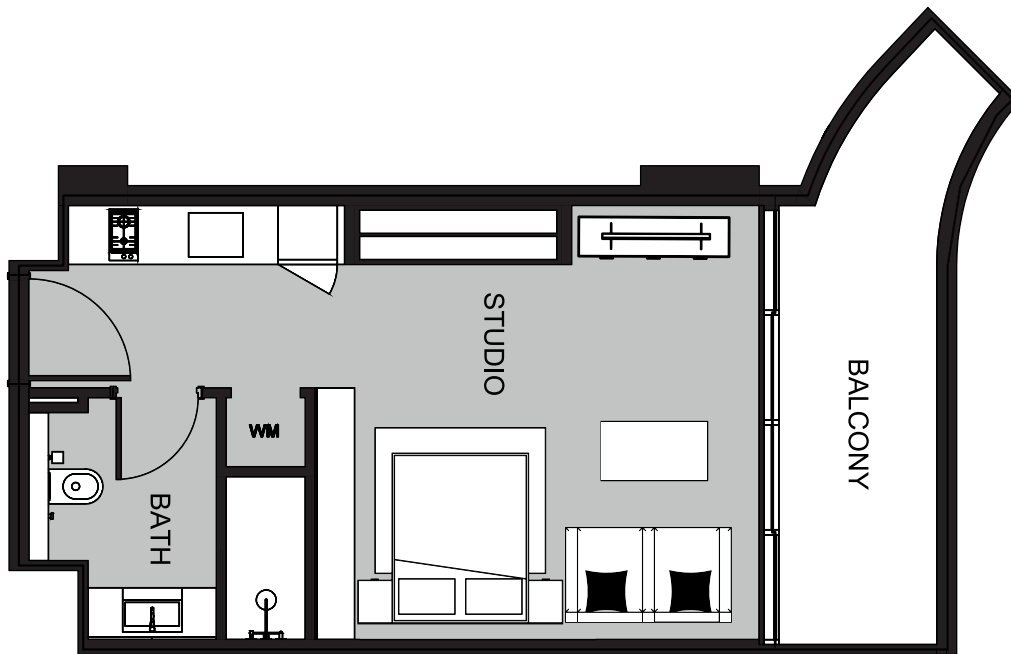

UNIT 1524 STUDIO TYPE A

The Boulevard
BY PRESTIGE ONE