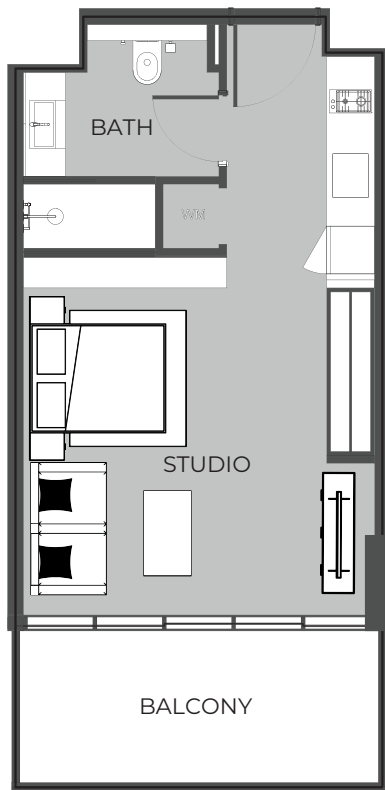

UNIT 112 STUDIO TYPE A

The Boulevard
BY PRESTIGE ONE