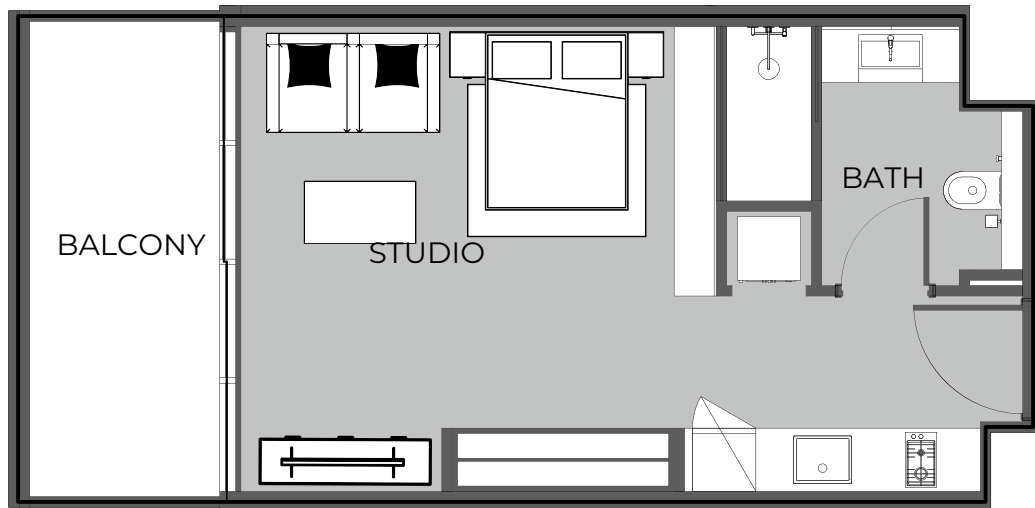

UNIT 1105 2-BEDROOM TYPE E

The Boulevard
BY PRESTIGE ONE

UNIT SIZE

UNIT AREA	771.45FT ²
BALCONY AREA	487.93FT ²
TOTAL AREA	1,259.38FT ²

UNIT 1106 STUDIO TYPE A

The Boulevard
BY PRESTIGE ONE

UNIT SIZE

UNIT AREA	369.31FT ²
BALCONY AREA	96.01FT ²
TOTAL AREA	465.32FT ²