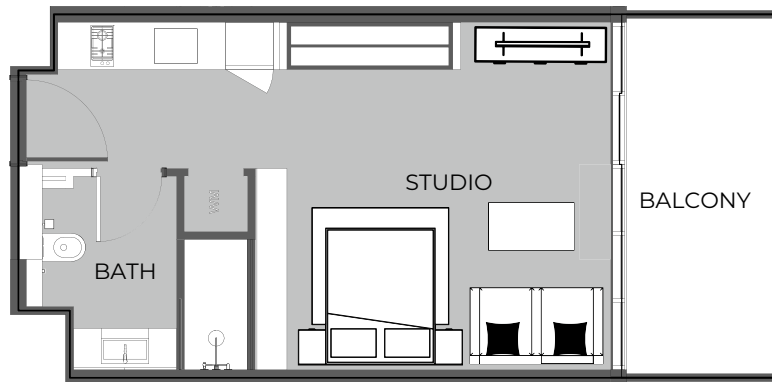

UNIT 1103 STUDIO TYPE A

The Boulevard
BY PRESTIGE ONE

UNIT SIZE

UNIT AREA	369.53FT²
BALCONY AREA	86.76FT²
TOTAL AREA	456.50FT²