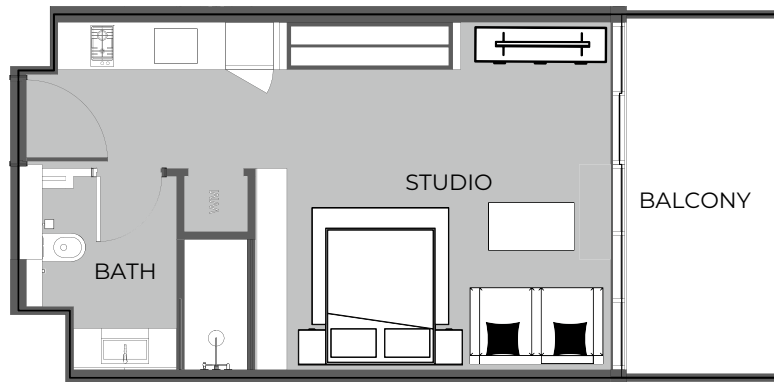

UNIT 1003 STUDIO TYPE A

The Boulevard
BY PRESTIGE ONE

UNIT SIZE

UNIT AREA	369.31FT²
BALCONY AREA	87.19FT²
TOTAL AREA	456.50FT²