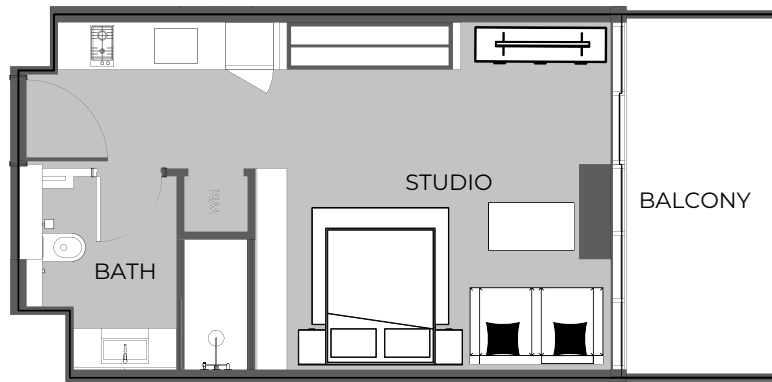

UNIT 401 STUDIO TYPE A

The Boulevard
BY PRESTIGE ONE

UNIT SIZE

UNIT AREA	369.53FT ²
BALCONY AREA	72.76FT ²
TOTAL AREA	442.29FT ²

UNIT 402 STUDIO TYPE A

The Boulevard
BY PRESTIGE ONE

UNIT SIZE

UNIT AREA	369.74FT ²
BALCONY AREA	86.76FT ²
TOTAL AREA	456.50FT ²