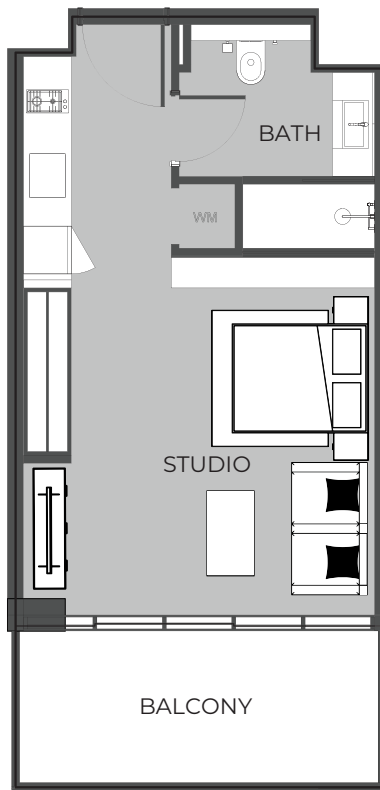

UNIT 107 STUDIO TYPE A

The Boulevard
BY PRESTIGE ONE

UNIT SIZE

UNIT AREA	367.48FT ²
BALCONY AREA	101.40FT ²
TOTAL AREA	468.88FT ²

UNIT 109 STUDIO TYPE A

The Boulevard
BY PRESTIGE ONE

UNIT SIZE

UNIT AREA	368.45FT ²
BALCONY AREA	100.43FT ²
TOTAL AREA	468.88FT ²