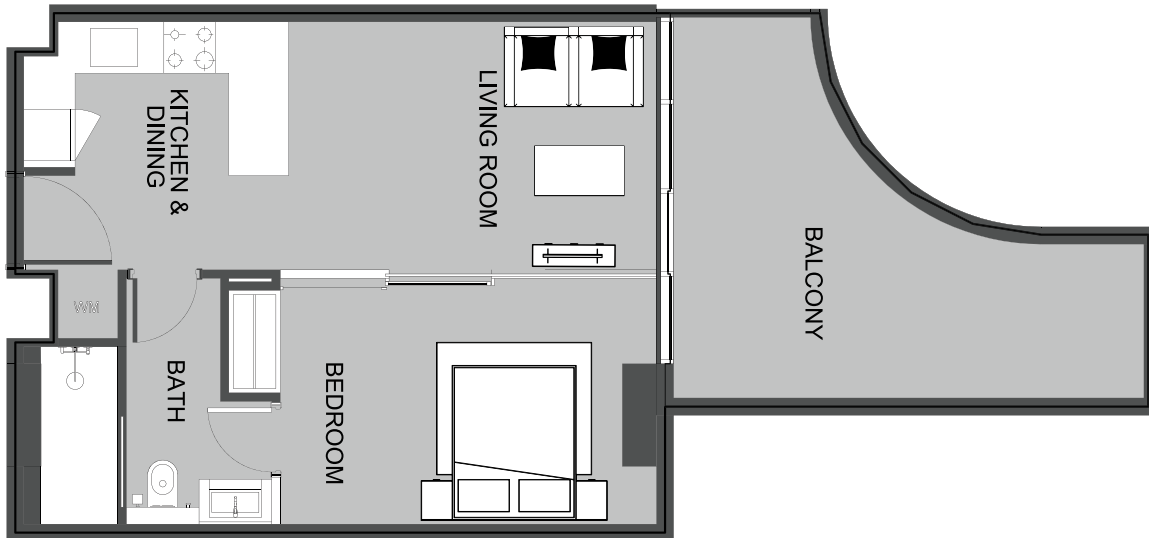

UNIT 1521 1-BEDROOM TYPE E

The Boulevard
BY PRESTIGE ONE