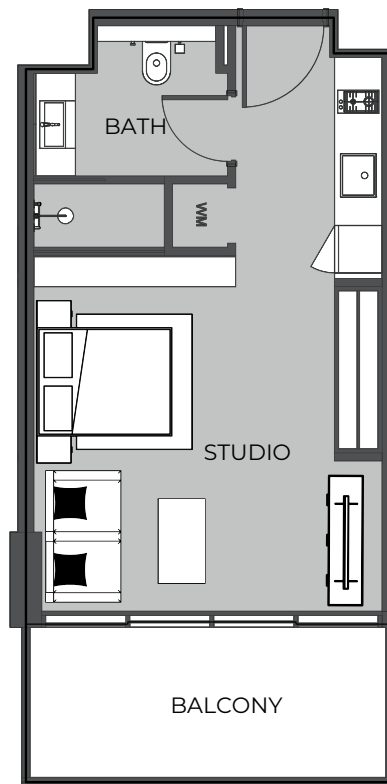

UNIT P07 STUDIO TYPE A

The Boulevard
BY PRESTIGE ONE