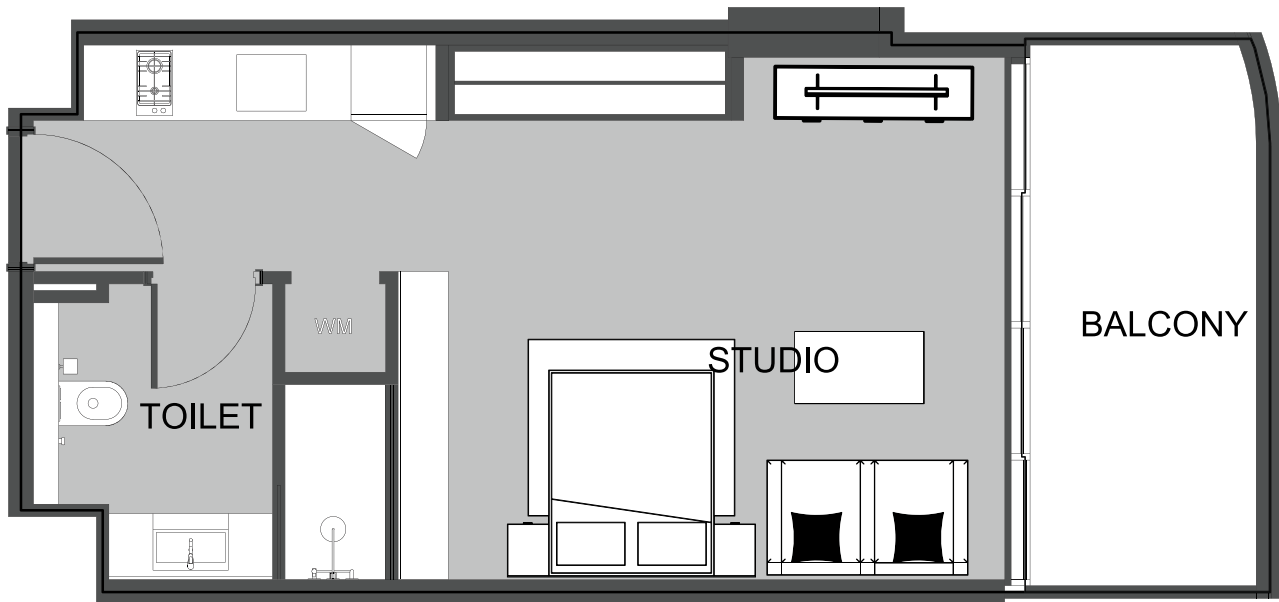

UNIT 1119 STUDIO TYPE A

The Boulevard
BY PRESTIGE ONE

UNIT SIZE

UNIT AREA	373.18FT ²
BALCONY AREA	92.35FT ²
TOTAL AREA	465.54FT ²

PRESTIGE ONE

The Boulevard
BY PRESTIGE ONE

UNIT 1120 2-BEDROOM TYPE B

The Boulevard
BY PRESTIGE ONE