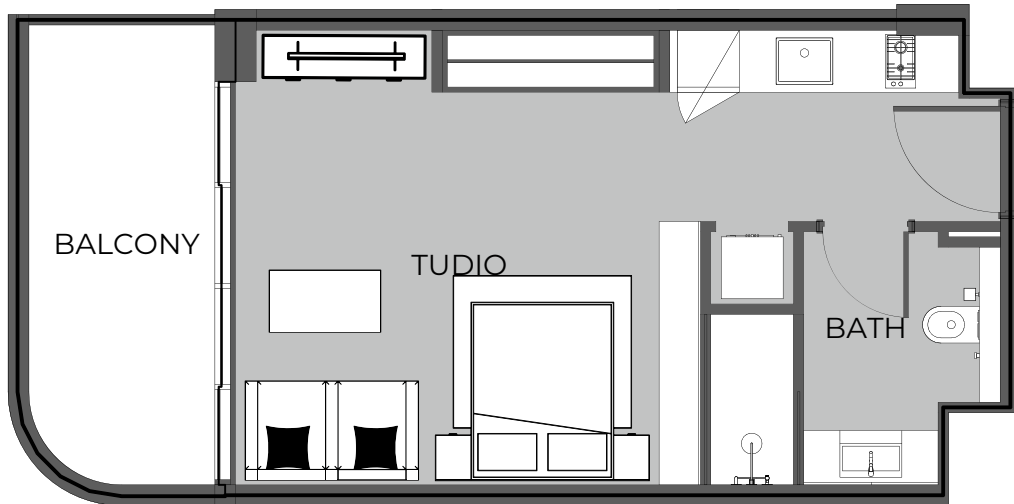

UNIT 1209 STUDIO TYPE A

The Boulevard
BY PRESTIGE ONE