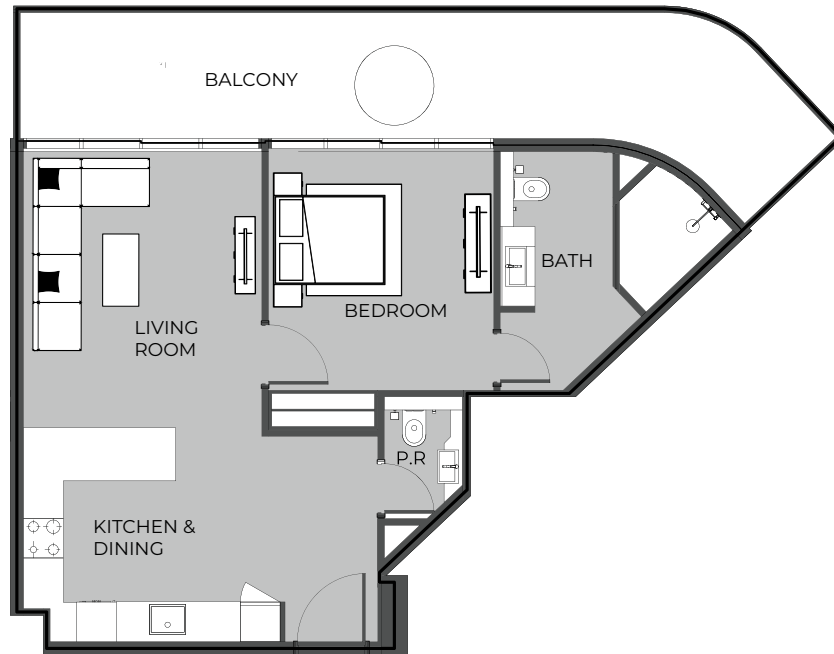

UNIT 309 STUDIO TYPE A

The Boulevard
BY PRESTIGE ONE

UNIT SIZE

UNIT AREA	368.34FT ²
BALCONY AREA	98.06FT ²
TOTAL AREA	466.40FT ²

UNIT 310 1-BEDROOM TYPE C

The Boulevard
BY PRESTIGE ONE

UNIT SIZE

UNIT AREA	657.78FT ²
BALCONY AREA	265.55FT ²
TOTAL AREA	923.33FT ²