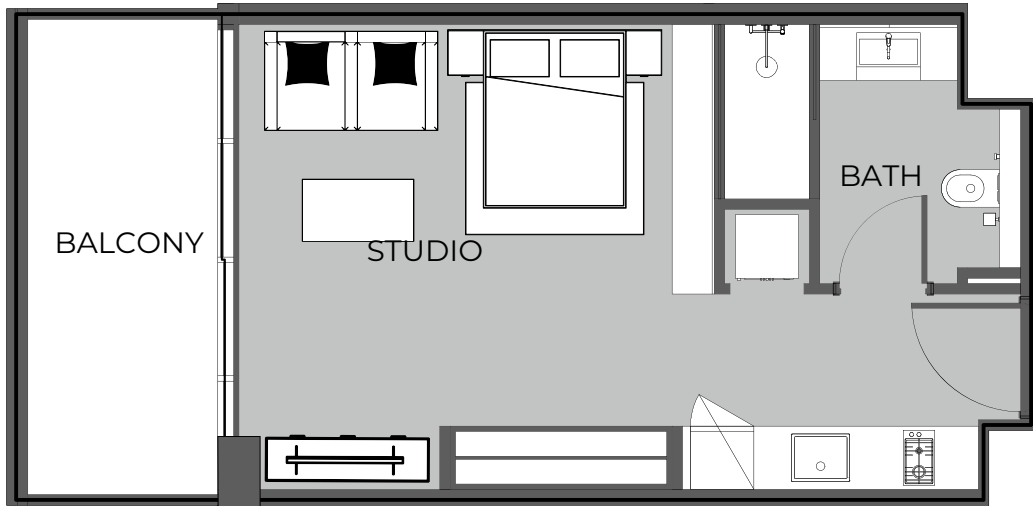

UNIT 908 STUDIO TYPE A

The Boulevard
BY PRESTIGE ONE