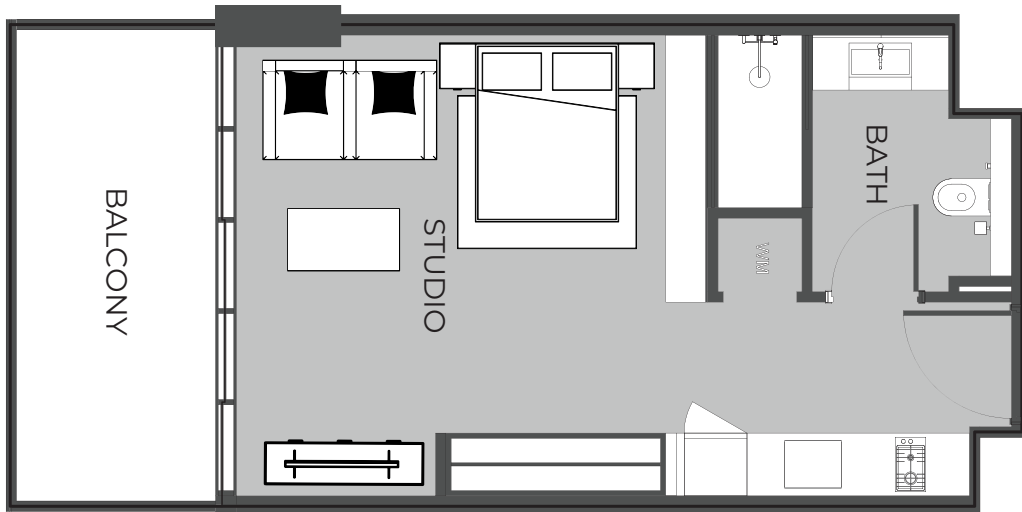

UNIT 715 STUDIO TYPE A

The Boulevard
BY PRESTIGE ONE