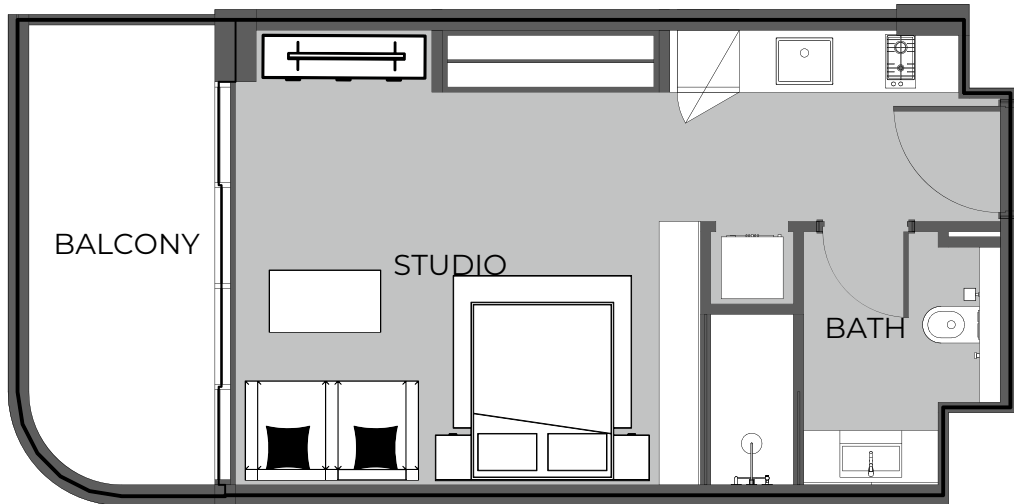

UNIT 209 STUDIO TYPE A

The Boulevard
BY PRESTIGE ONE