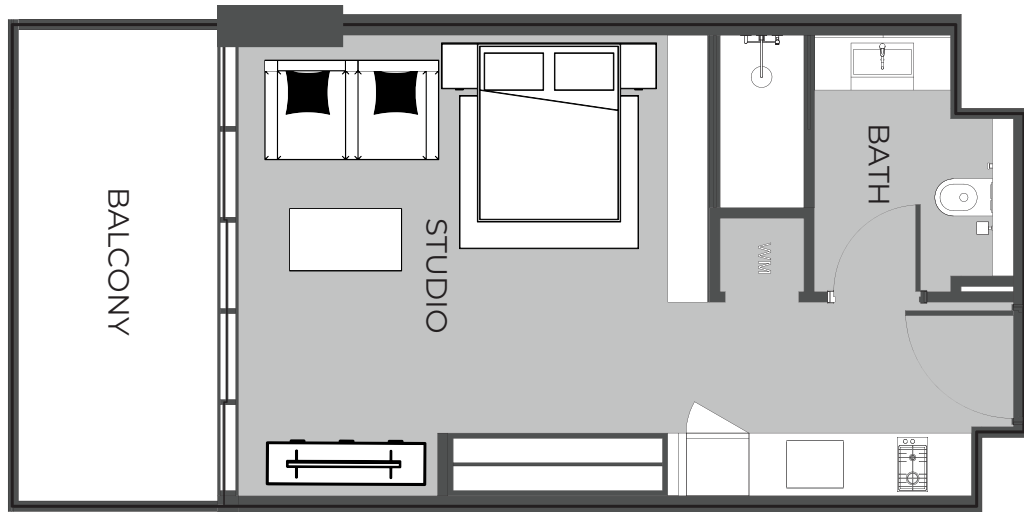

UNIT 512 STUDIO TYPE A

The Boulevard
BY PRESTIGE ONE

UNIT SIZE

UNIT AREA	369.42FT ²
BALCONY AREA	96.98FT ²
TOTAL AREA	466.40FT ²

UNIT 513 STUDIO TYPE A

The Boulevard
BY PRESTIGE ONE

UNIT SIZE

UNIT AREA	369.42FT ²
BALCONY AREA	96.98FT ²
TOTAL AREA	466.40FT ²