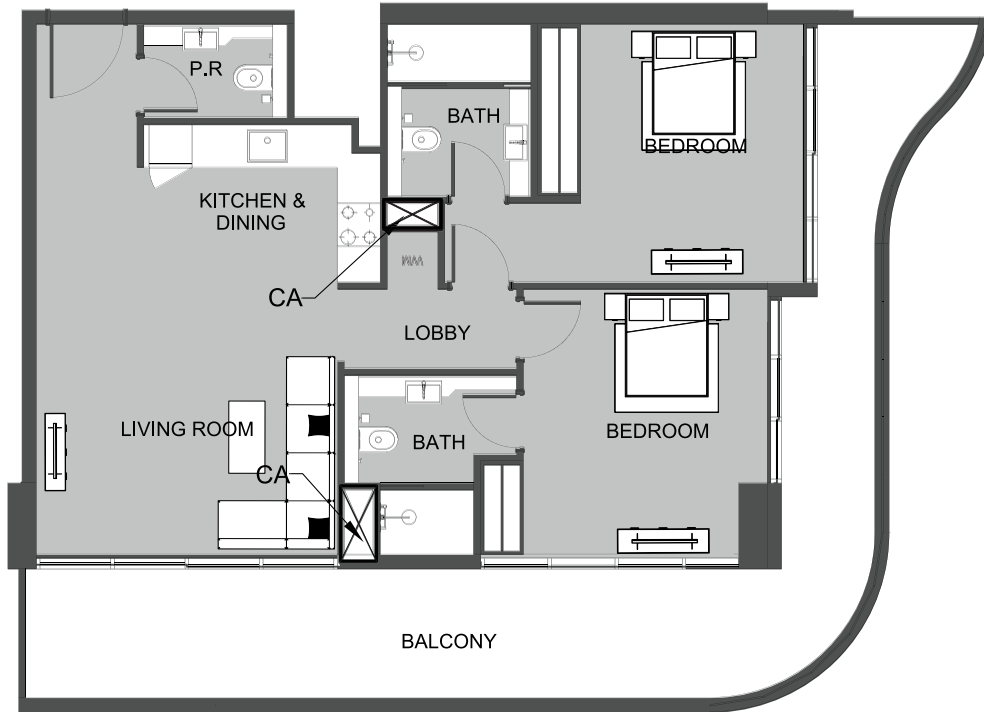

UNIT 1616 STUDIO TYPE A

The Boulevard
BY PRESTIGE ONE

UNIT SIZE

UNIT AREA	368.13FT ²
BALCONY AREA	94.94FT ²
TOTAL AREA	463.06FT ²

UNIT 1617 1-BEDROOM TYPE A

The Boulevard
BY PRESTIGE ONE

UNIT SIZE

UNIT AREA	852.72FT ²
BALCONY AREA	361.13FT ²
TOTAL AREA	1,213.85FT ²