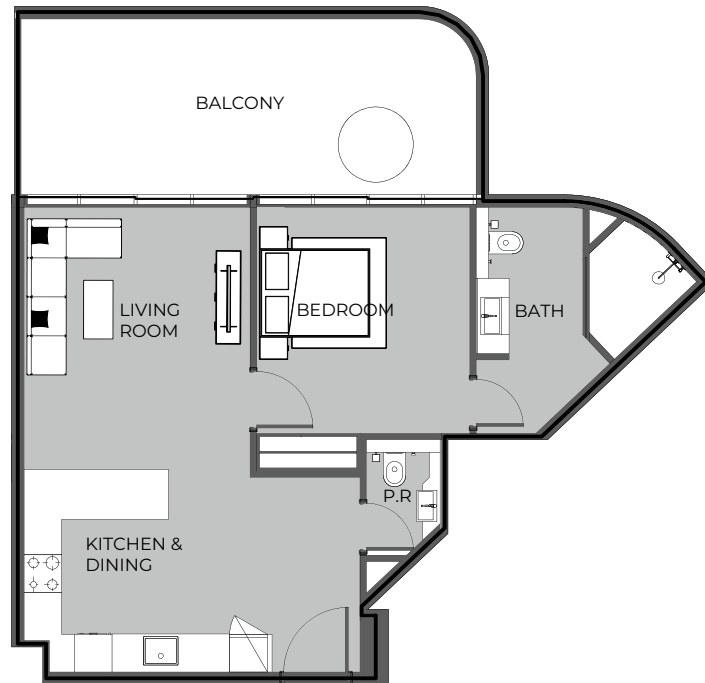

UNIT 409 STUDIO TYPE A

The Boulevard
BY PRESTIGE ONE

UNIT SIZE

UNIT AREA	368.45FT ²
BALCONY AREA	95.96FT ²
TOTAL AREA	464.14FT ²

UNIT 410 1-BEDROOM TYPE C

The Boulevard
BY PRESTIGE ONE

UNIT SIZE

UNIT AREA	657.78FT ²
BALCONY AREA	233.79FT ²
TOTAL AREA	891.57FT ²