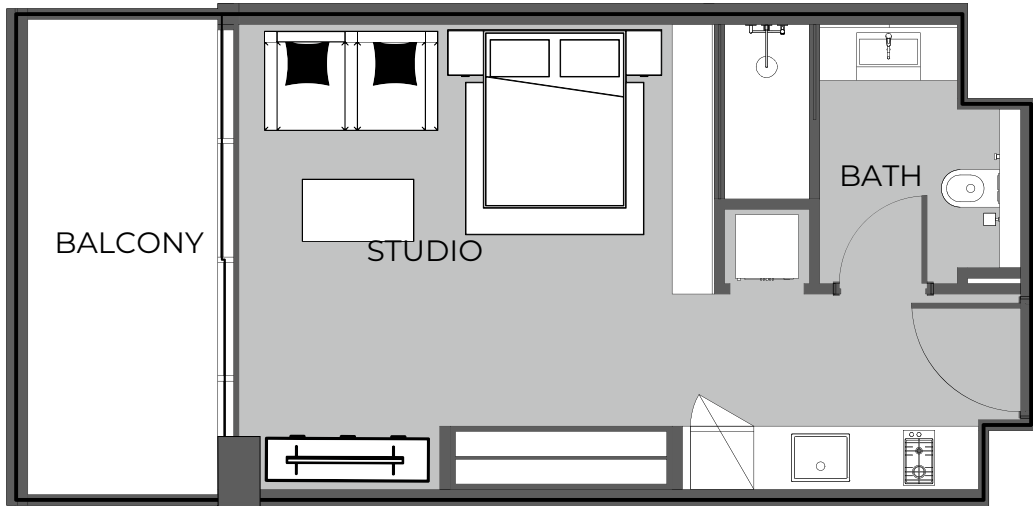

UNIT 607 STUDIO TYPE A

The Boulevard
BY PRESTIGE ONE

UNIT SIZE

UNIT AREA	367.48FT ²
BALCONY AREA	98.92FT ²
TOTAL AREA	466.40FT ²

UNIT 608 STUDIO TYPE A

The Boulevard
BY PRESTIGE ONE

UNIT SIZE

UNIT AREA	368.34FT ²
BALCONY AREA	98.96FT ²
TOTAL AREA	466.40FT ²