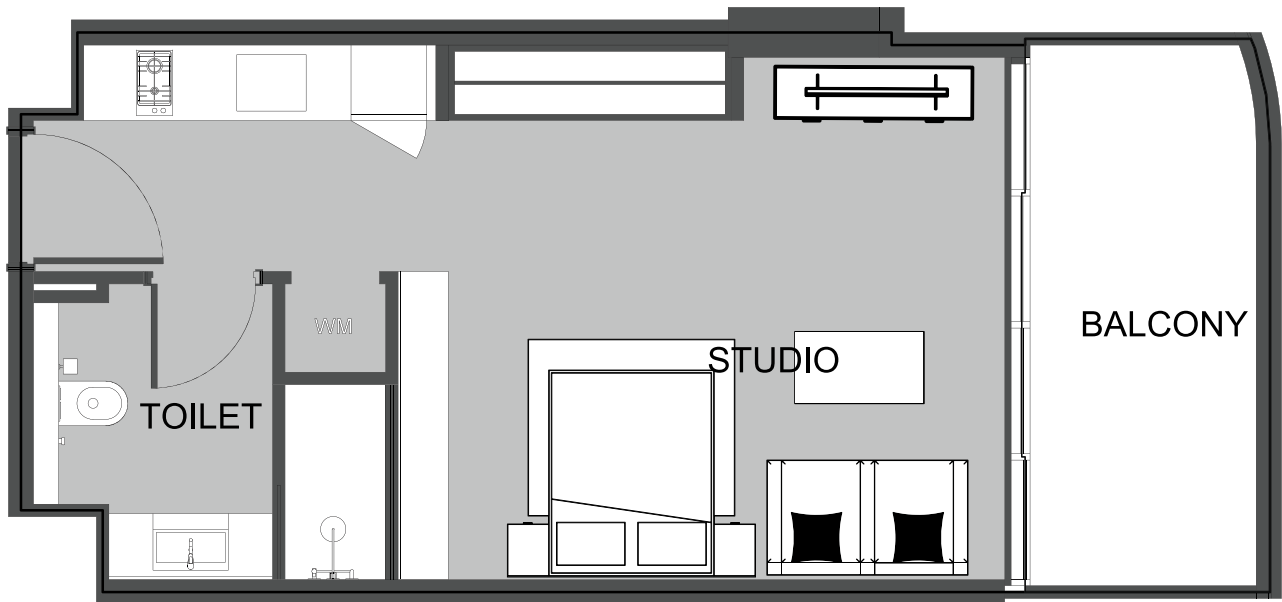

UNIT 1319 STUDIO TYPE A

The Boulevard
BY PRESTIGE ONE