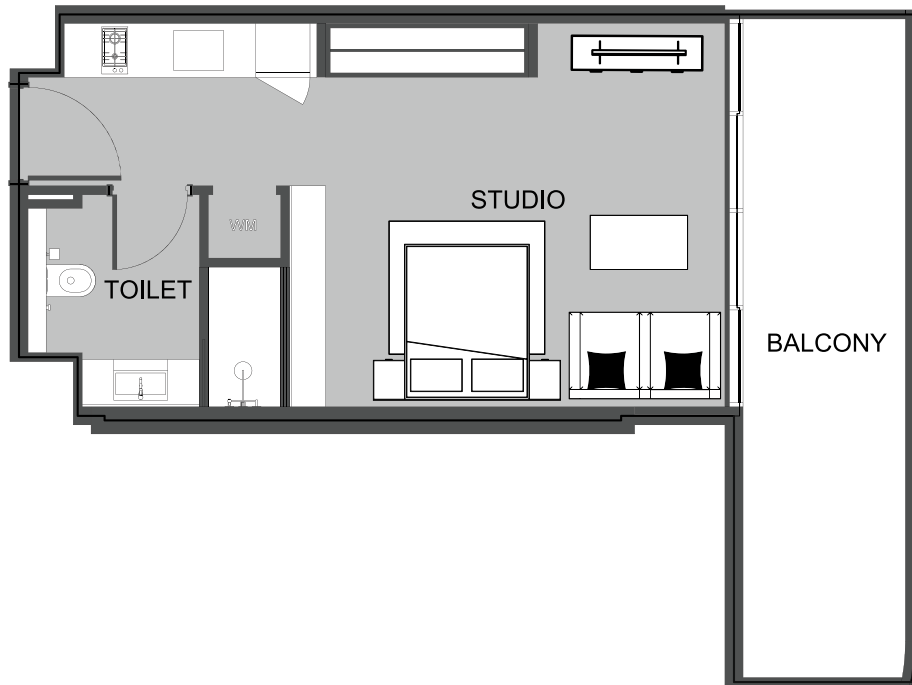

UNIT 1218 STUDIO TYPE A

The Boulevard
BY PRESTIGE ONE