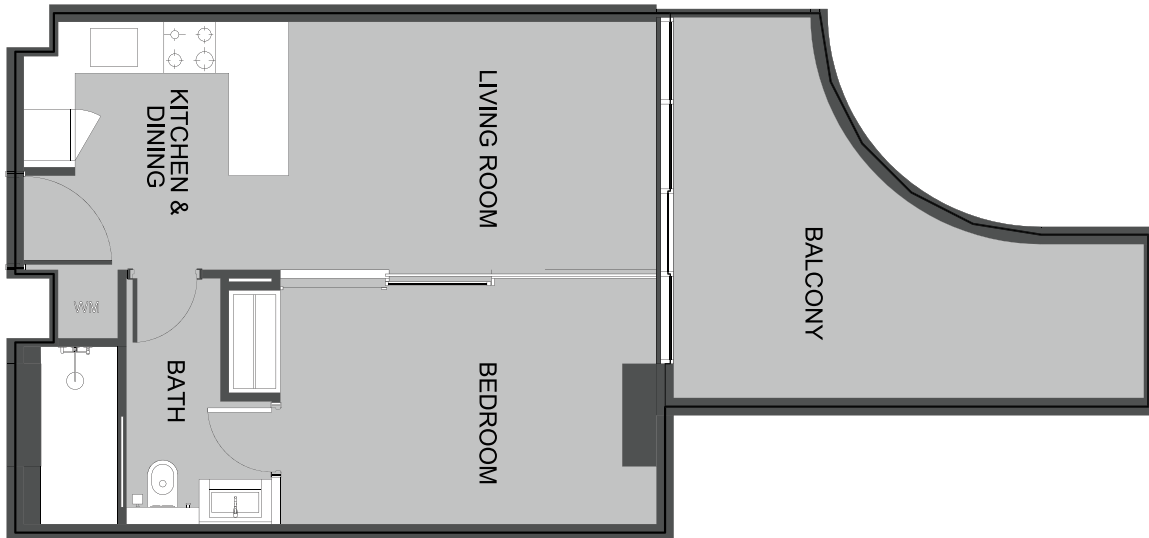

UNIT 421 1-BEDROOM TYPE E

The Boulevard
BY PRESTIGE ONE