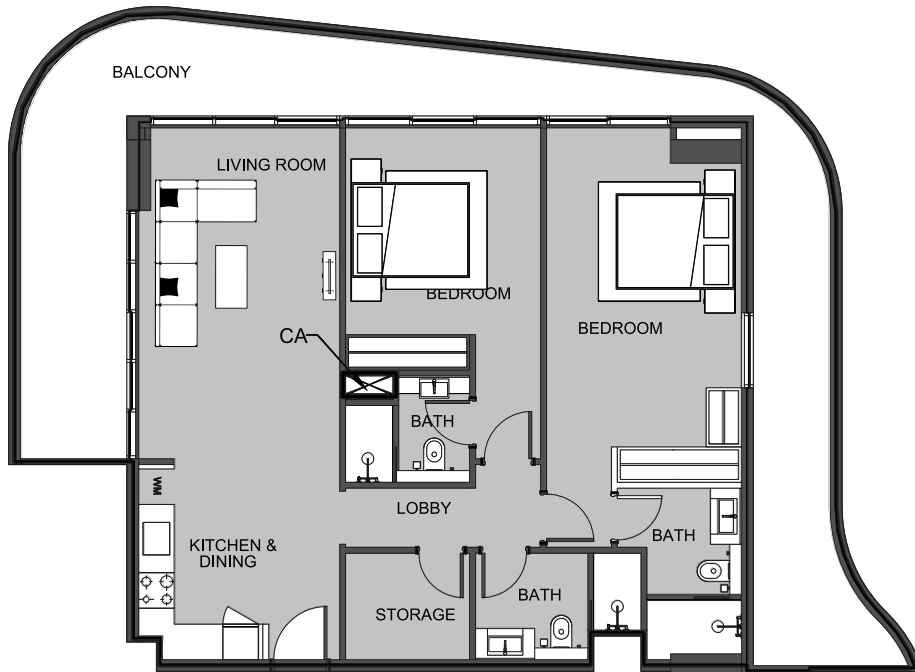

PRESTIGE ONE

The Boulevard
BY PRESTIGE ONE

UNIT 1020 2-BEDROOM TYPE B

The Boulevard
BY PRESTIGE ONE

UNIT SIZE

UNIT AREA	1,025FT²
BALCONY AREA	59FT²
TOTAL AREA	1,483.91FT²