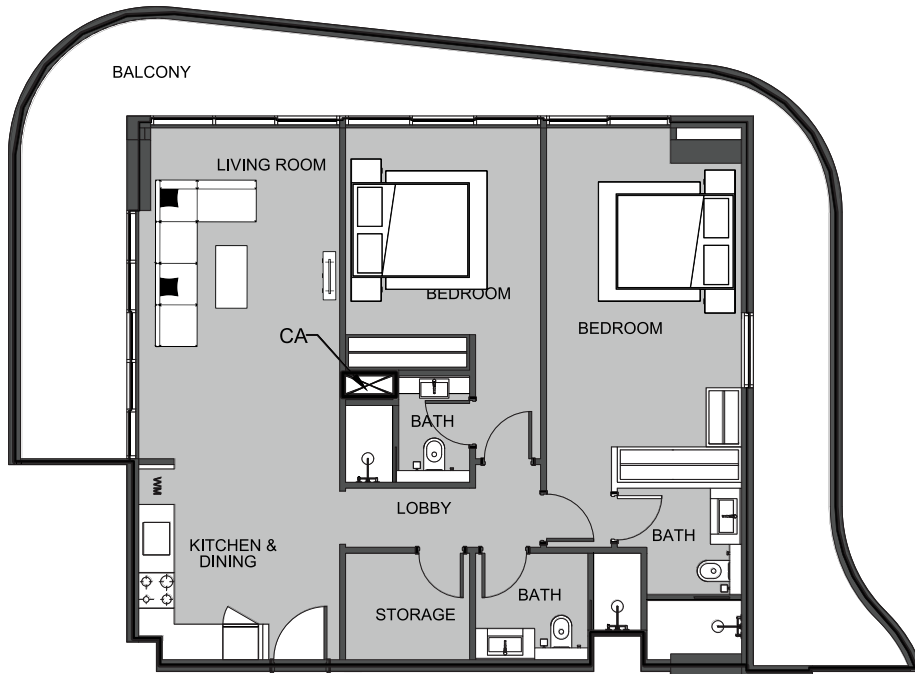

PRESTIGE ONE

The Boulevard
BY PRESTIGE ONE

UNIT 620

2-BEDROOM TYPE B

The Boulevard
BY PRESTIGE ONE

UNIT SIZE

UNIT AREA	1,025FT²
BALCONY AREA	59FT²
TOTAL AREA	1,483.91FT²