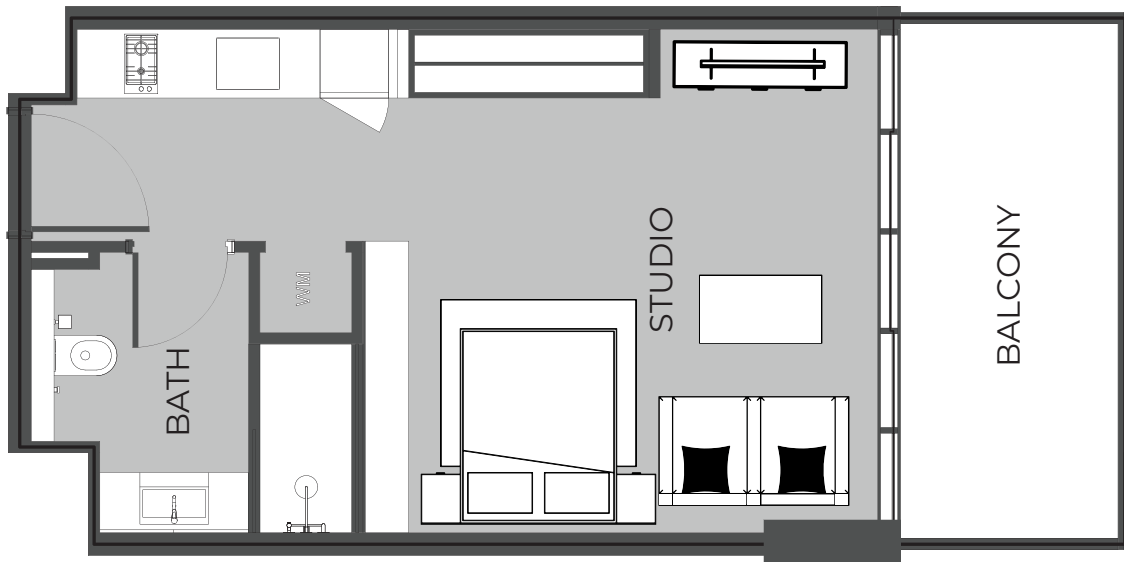

UNIT 1522 STUDIO TYPE A

The Boulevard
BY PRESTIGE ONE

UNIT SIZE

UNIT AREA	369.31FT ²
BALCONY AREA	87.19FT ²
TOTAL AREA	456.50FT ²

UNIT 1523 STUDIO TYPE A

The Boulevard
BY PRESTIGE ONE

UNIT SIZE

UNIT AREA	369.31FT ²
BALCONY AREA	87.30FT ²
TOTAL AREA	456.61FT ²