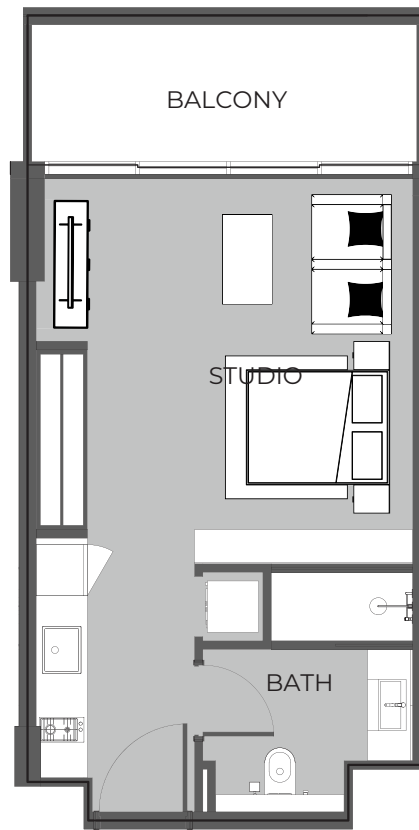

UNIT 220 STUDIO TYPE A

The Boulevard
BY PRESTIGE ONE