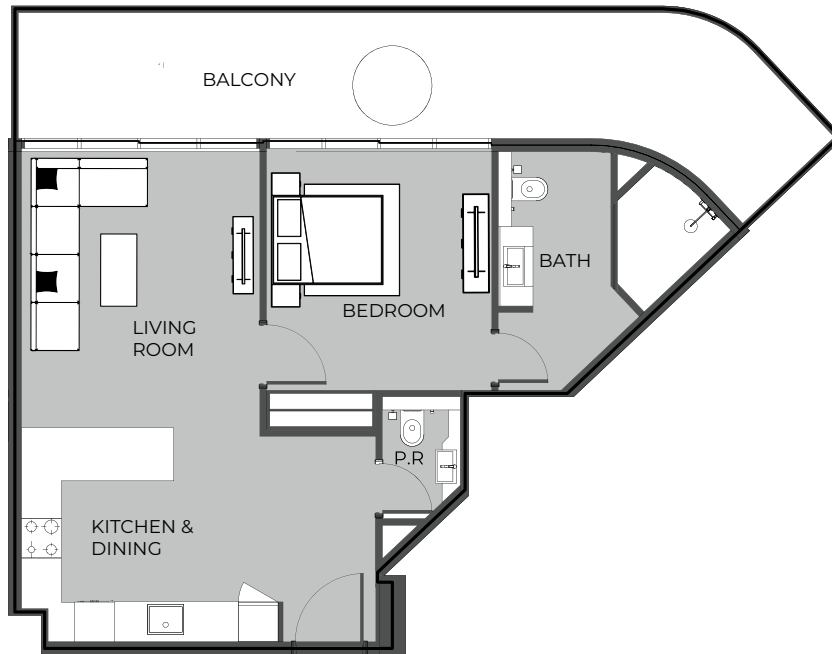

UNIT 509 STUDIO TYPE A

The Boulevard
BY PRESTIGE ONE

UNIT SIZE

UNIT AREA	368.34FT ²
BALCONY AREA	98.06FT ²
TOTAL AREA	466.40FT ²

PRESTIGE ONE

The Boulevard
BY PRESTIGE ONE

UNIT 510 1-BEDROOM TYPE C

The Boulevard
BY PRESTIGE ONE