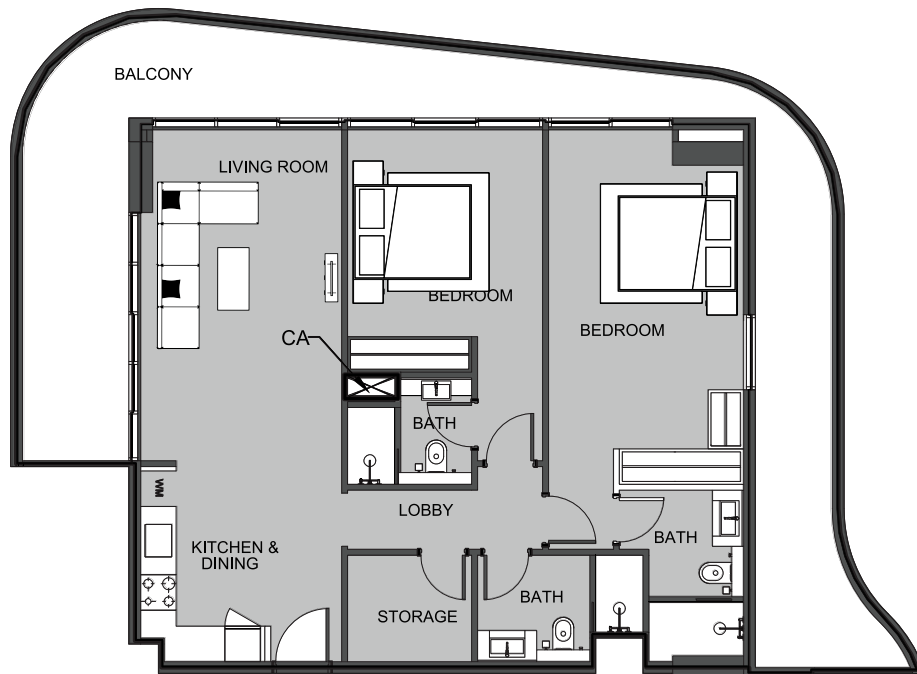

PRESTIGE ONE

The Boulevard
BY PRESTIGE ONE

UNIT 920 2-BEDROOM TYPE B

The Boulevard
BY PRESTIGE ONE

UNIT SIZE

UNIT AREA	1025FT ²
BALCONY AREA	463FT ²
TOTAL AREA	1,487.68FT ²

UNIT 921 1-BEDROOM TYPE E

The Boulevard
BY PRESTIGE ONE