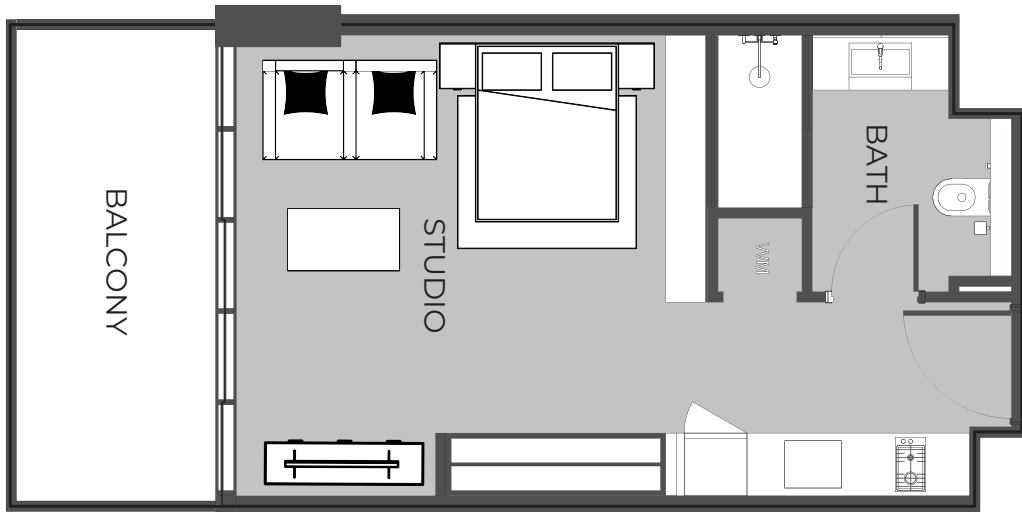

UNIT 1513 STUDIO TYPE A

The Boulevard
BY PRESTIGE ONE