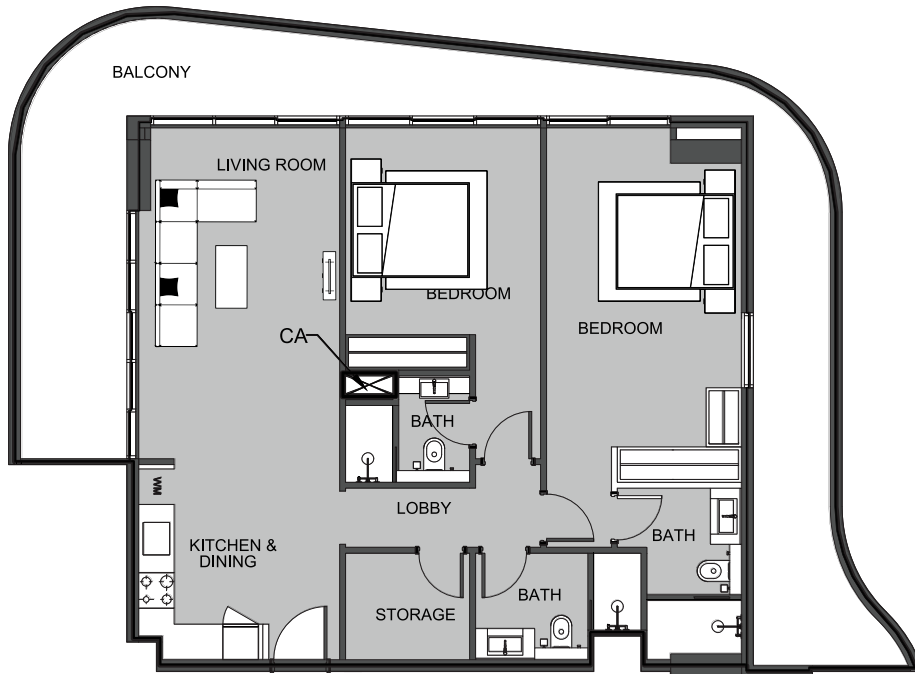

UNIT 1519 STUDIO TYPE A

The Boulevard
BY PRESTIGE ONE

UNIT SIZE

UNIT AREA	373.18FT ²
BALCONY AREA	92.35FT ²
TOTAL AREA	465.54FT ²

PRESTIGE ONE

The Boulevard
BY PRESTIGE ONE

UNIT 1520 2-BEDROOM TYPE B

The Boulevard
BY PRESTIGE ONE