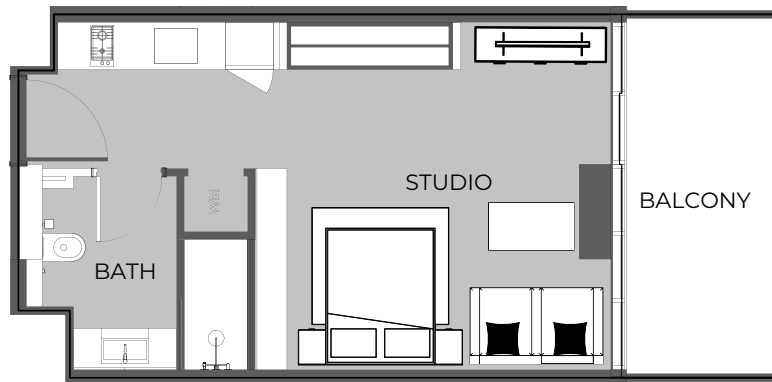

UNIT 1001 STUDIO TYPE A

The Boulevard
BY PRESTIGE ONE

UNIT SIZE

UNIT AREA	369.53FT ²
BALCONY AREA	72.76FT ²
TOTAL AREA	442.29FT ²

UNIT 1002 STUDIO TYPE A

The Boulevard
BY PRESTIGE ONE

UNIT SIZE

UNIT AREA	369.74FT ²
BALCONY AREA	86.76FT ²
TOTAL AREA	456.50FT ²