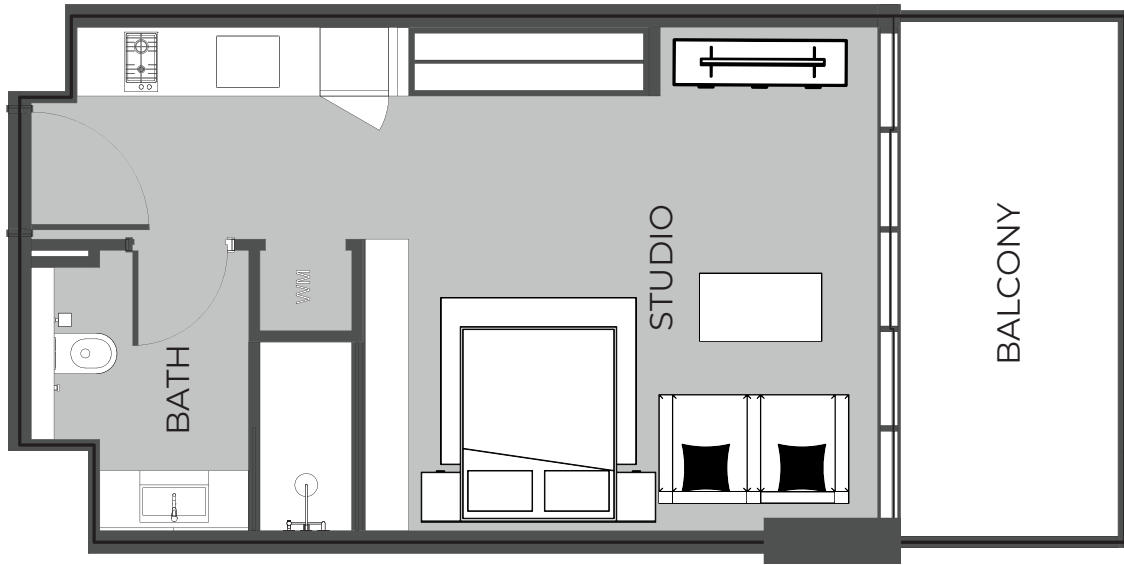

UNIT 1223 STUDIO TYPE A

The Boulevard
BY PRESTIGE ONE