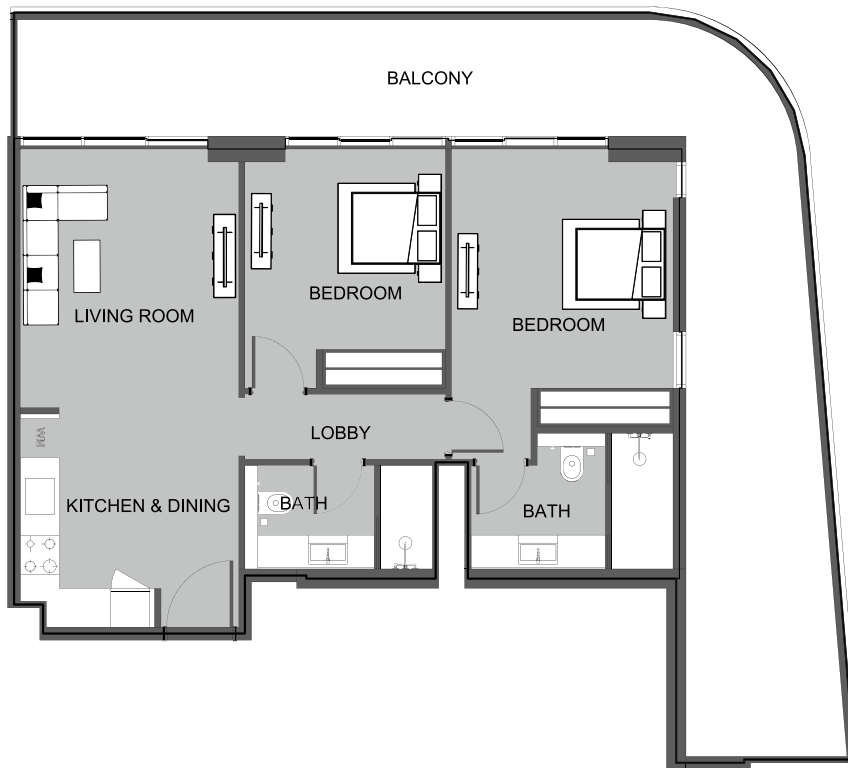

UNIT 1305 2-BEDROOM TYPE E

The Boulevard
BY PRESTIGE ONE