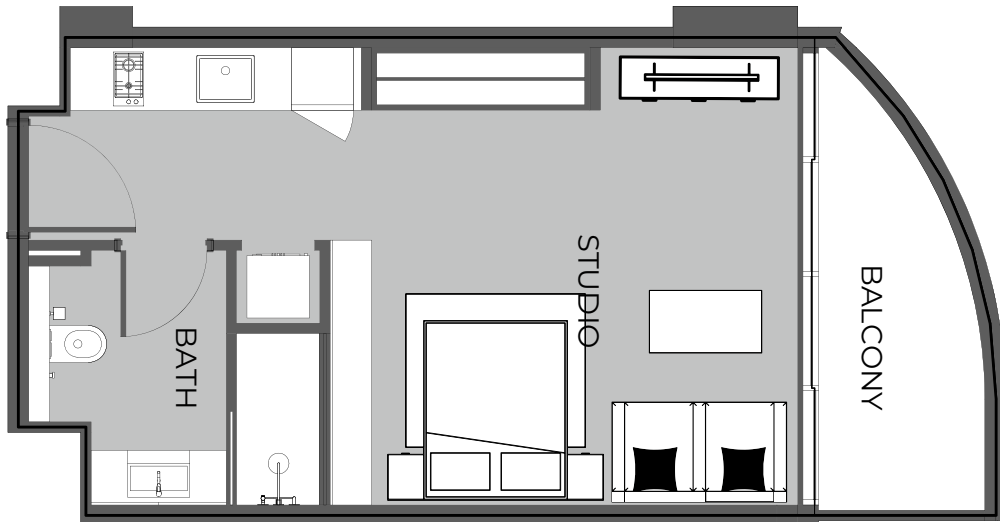

UNIT 824 STUDIO TYPE A

The Boulevard
BY PRESTIGE ONE