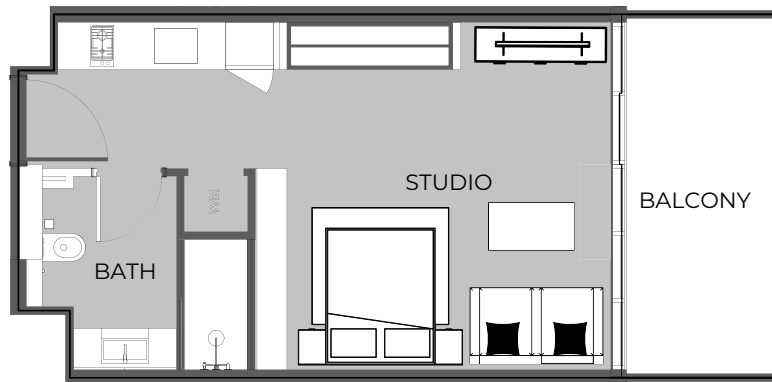

UNIT 303 STUDIO TYPE A

The Boulevard
BY PRESTIGE ONE

UNIT SIZE

UNIT AREA	369.53FT²
BALCONY AREA	86.76FT²
TOTAL AREA	456.50FT²