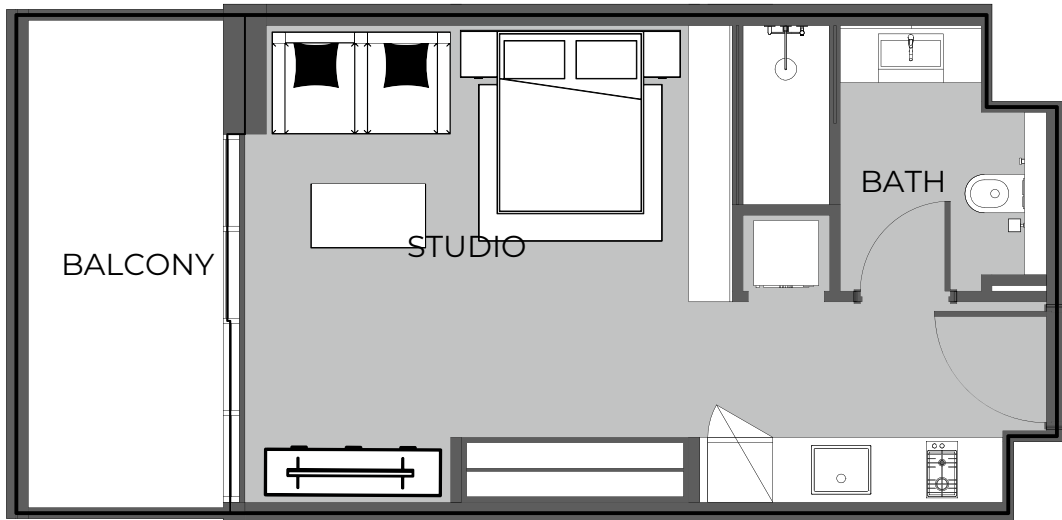

UNIT 407 STUDIO TYPE A

The Boulevard
BY PRESTIGE ONE