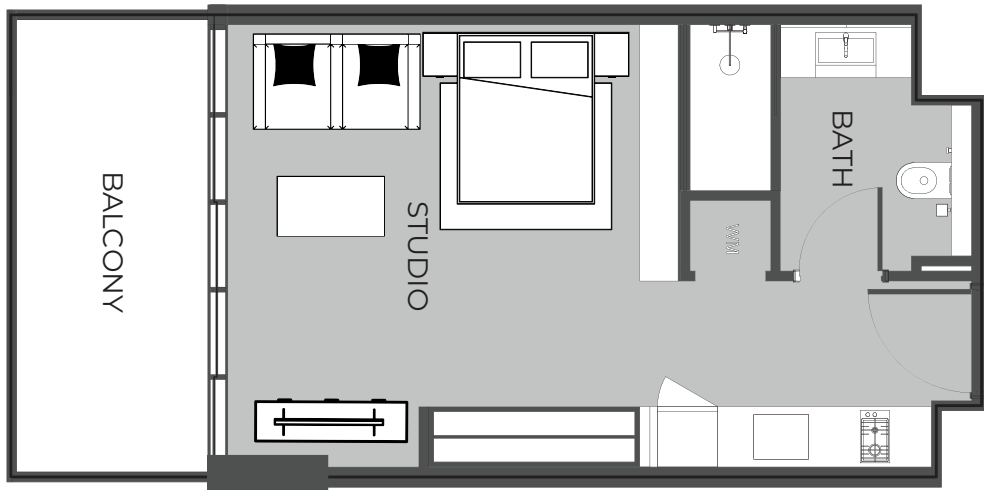

UNIT 1415 STUDIO TYPE A

The Boulevard
BY PRESTIGE ONE

UNIT SIZE

UNIT AREA	369.42FT ²
BALCONY AREA	96.98FT ²
TOTAL AREA	466.40FT ²

UNIT 1416 STUDIO TYPE A

The Boulevard
BY PRESTIGE ONE

UNIT SIZE

UNIT AREA	368.13FT ²
BALCONY AREA	94.94FT ²
TOTAL AREA	463.06FT ²