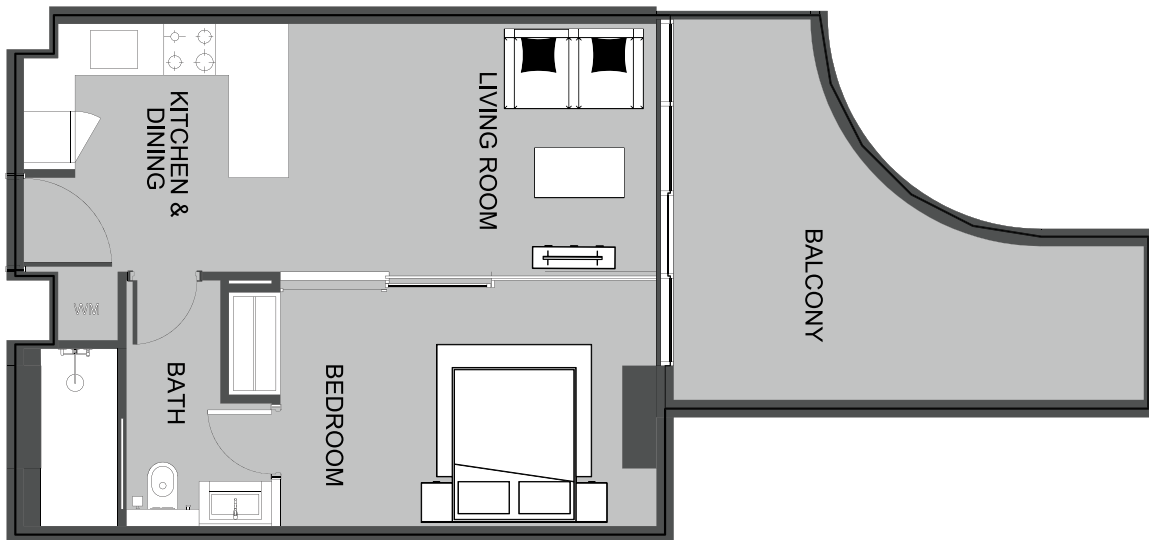

The Boulevard
BY PRESTIGE ONE

UNIT 720 2-BEDROOM TYPE B

The Boulevard
BY PRESTIGE ONE

UNIT SIZE

UNIT AREA	1025FT ²
BALCONY AREA	463FT ²
TOTAL AREA	1,487.68FT ²

UNIT 721 1-BEDROOM TYPE E

The Boulevard
BY PRESTIGE ONE