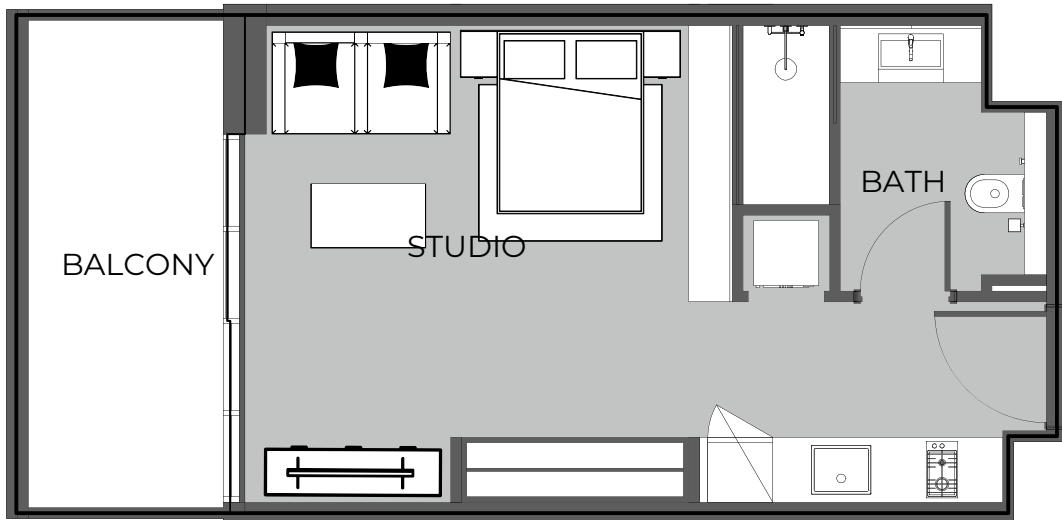

UNIT 507 STUDIO TYPE A

The Boulevard
BY PRESTIGE ONE