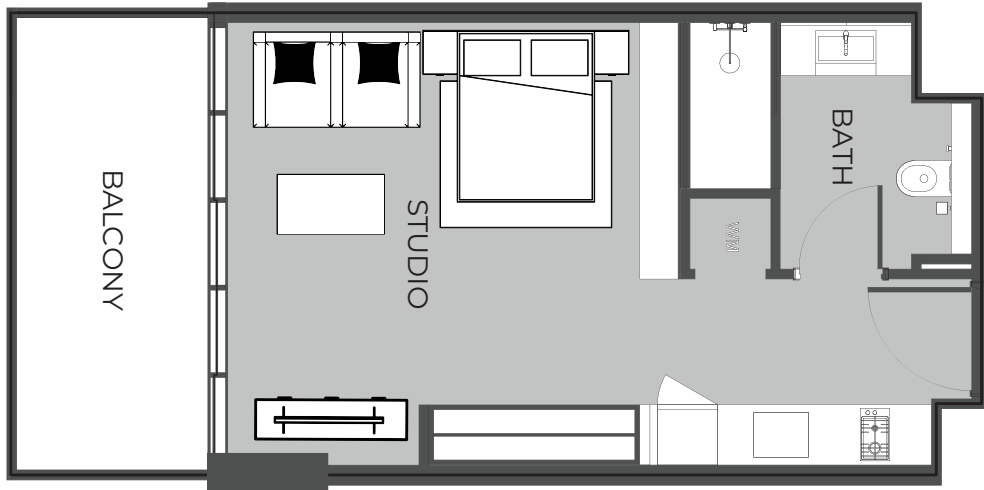

UNIT 1112 STUDIO TYPE A

The Boulevard
BY PRESTIGE ONE

UNIT SIZE

UNIT AREA	369.42FT ²
BALCONY AREA	96.98FT ²
TOTAL AREA	466.40FT ²

UNIT 1113 STUDIO TYPE A

The Boulevard
BY PRESTIGE ONE

UNIT SIZE

UNIT AREA	369.42FT ²
BALCONY AREA	96.98FT ²
TOTAL AREA	466.40FT ²