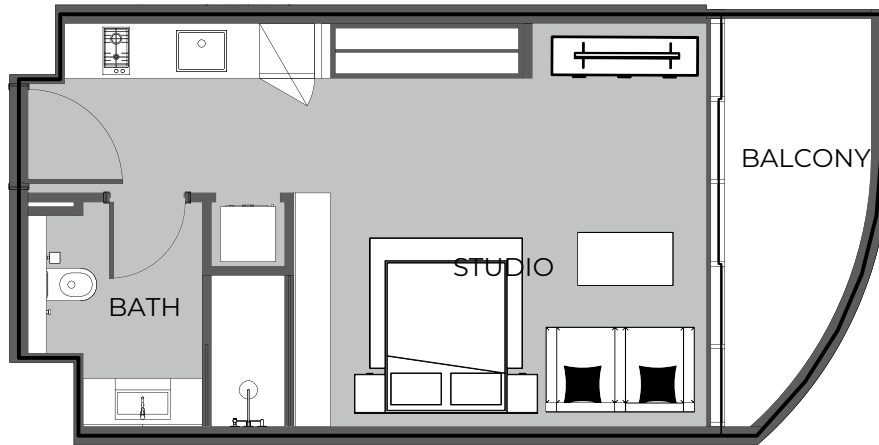

UNIT 117

2-BEDROOM TYPE A

The Boulevard
BY PRESTIGE ONE

UNIT SIZE

UNIT AREA	851.53FT ²
BALCONY AREA	348.10FT ²
TOTAL AREA	1,199.64FT ²

UNIT 201 STUDIO TYPE A

The Boulevard
BY PRESTIGE ONE

UNIT SIZE