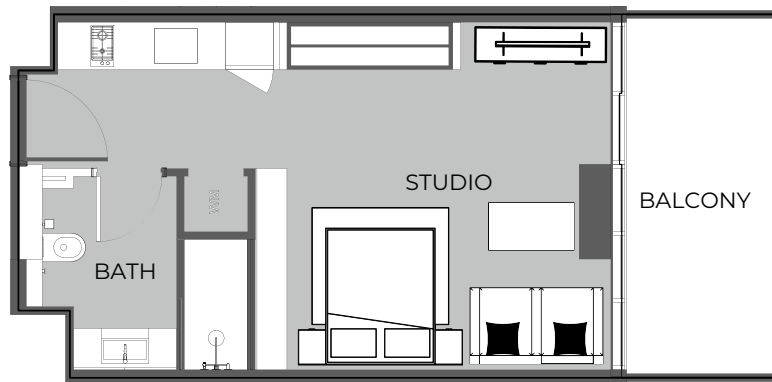

UNIT 501 STUDIO TYPE A

The Boulevard
BY PRESTIGE ONE

UNIT SIZE

UNIT AREA	369.53FT ²
BALCONY AREA	107.64FT ²
TOTAL AREA	477.16FT ²

UNIT 502 STUDIO TYPE A

The Boulevard
BY PRESTIGE ONE

UNIT SIZE

UNIT AREA	369.74FT ²
BALCONY AREA	86.76FT ²
TOTAL AREA	456.50FT ²