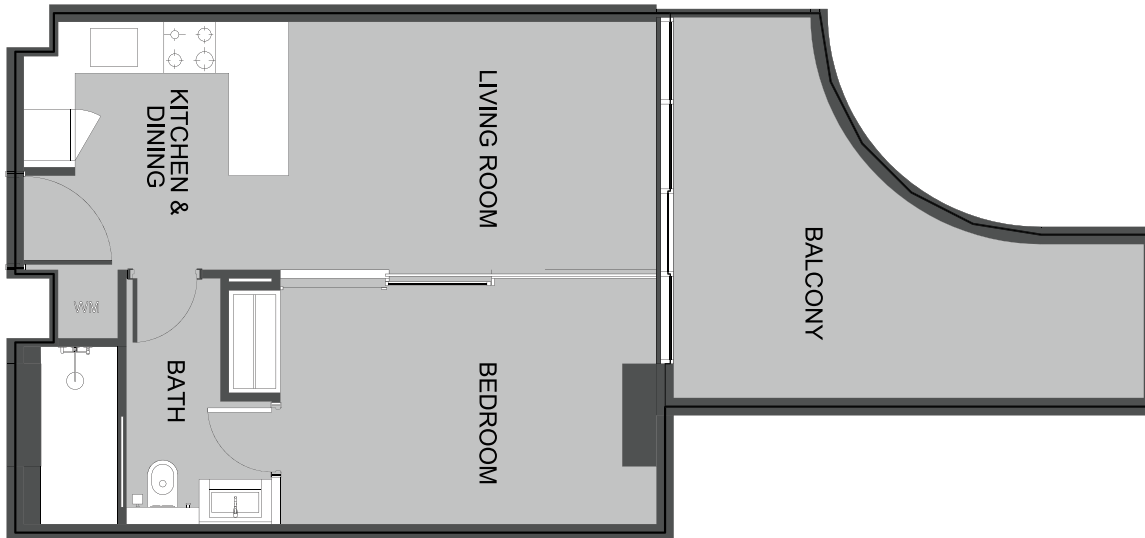

The Boulevard
BY PRESTIGE ONE

UNIT 1420 2-BEDROOM TYPE B

The Boulevard
BY PRESTIGE ONE

UNIT SIZE

UNIT AREA	1,025FT ²
BALCONY AREA	59FT ²
TOTAL AREA	1,483.91FT ²

UNIT 1421 1-BEDROOM TYPE E

The Boulevard
BY PRESTIGE ONE