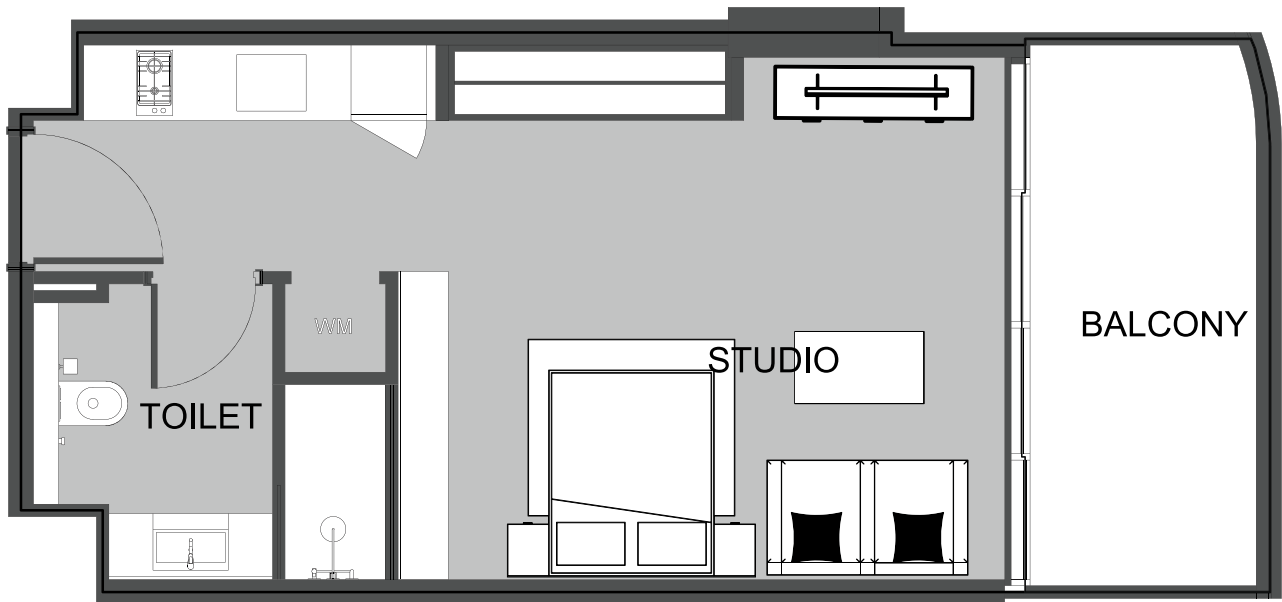

UNIT 619 STUDIO TYPE A

The Boulevard
BY PRESTIGE ONE