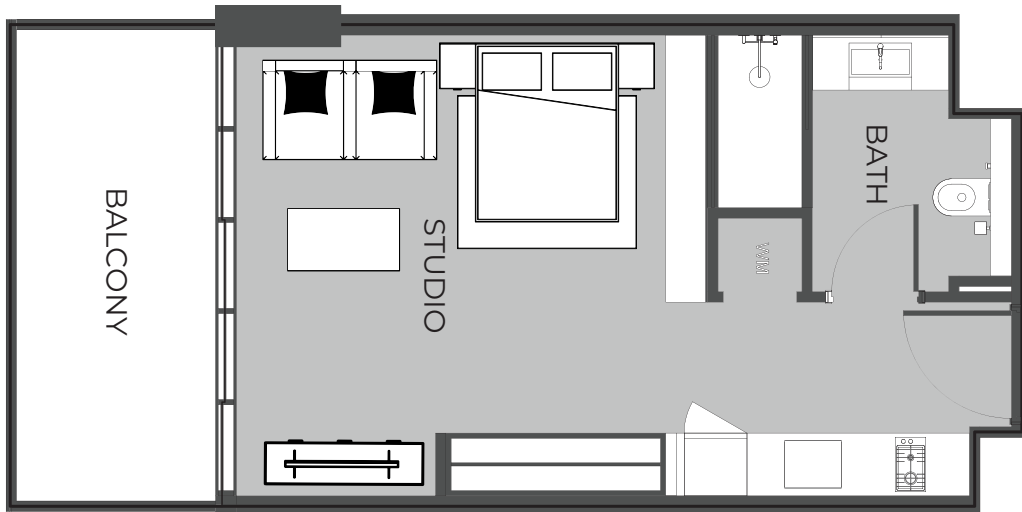

The Boulevard
BY PRESTIGE ONE

UNIT SIZE

UNIT AREA	369.42FT ²
BALCONY AREA	96.98FT ²
TOTAL AREA	466.40FT ²

UNIT 1215 STUDIO TYPE A

The Boulevard
BY PRESTIGE ONE

UNIT SIZE

UNIT AREA	369.42FT ²
BALCONY AREA	96.98FT ²
TOTAL AREA	466.40FT ²