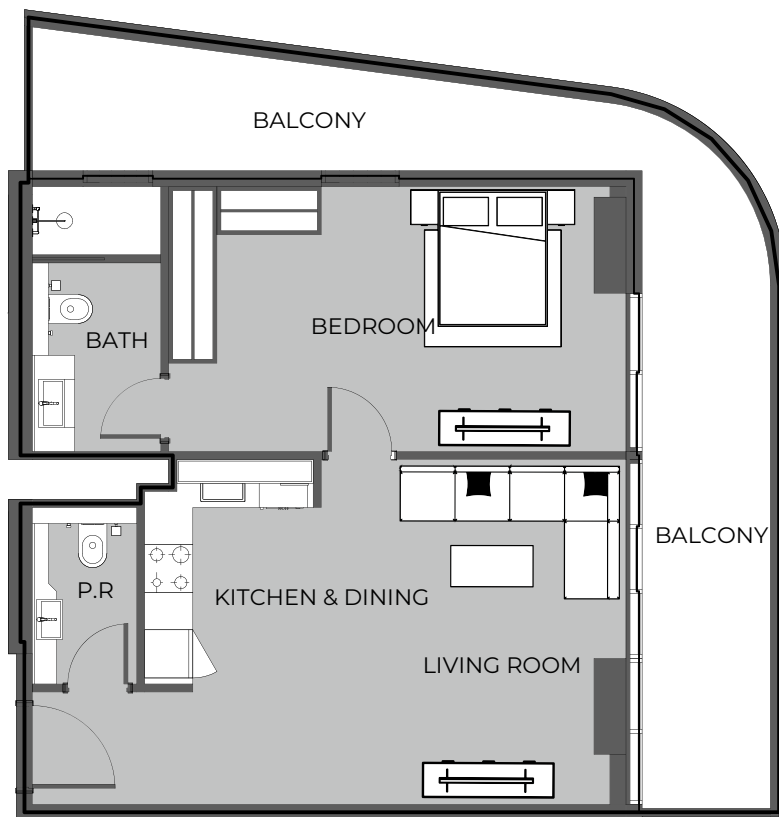

UNIT 1203 STUDIO TYPE A

The Boulevard
BY PRESTIGE ONE

UNIT SIZE

UNIT AREA	369.31FT ²
BALCONY AREA	87.19FT ²
TOTAL AREA	456.50FT ²

UNIT 1204 1-BEDROOM TYPE A

The Boulevard
BY PRESTIGE ONE

UNIT SIZE

UNIT AREA	642.17FT ²
BALCONY AREA	353.38FT ²
TOTAL AREA	995.55FT ²