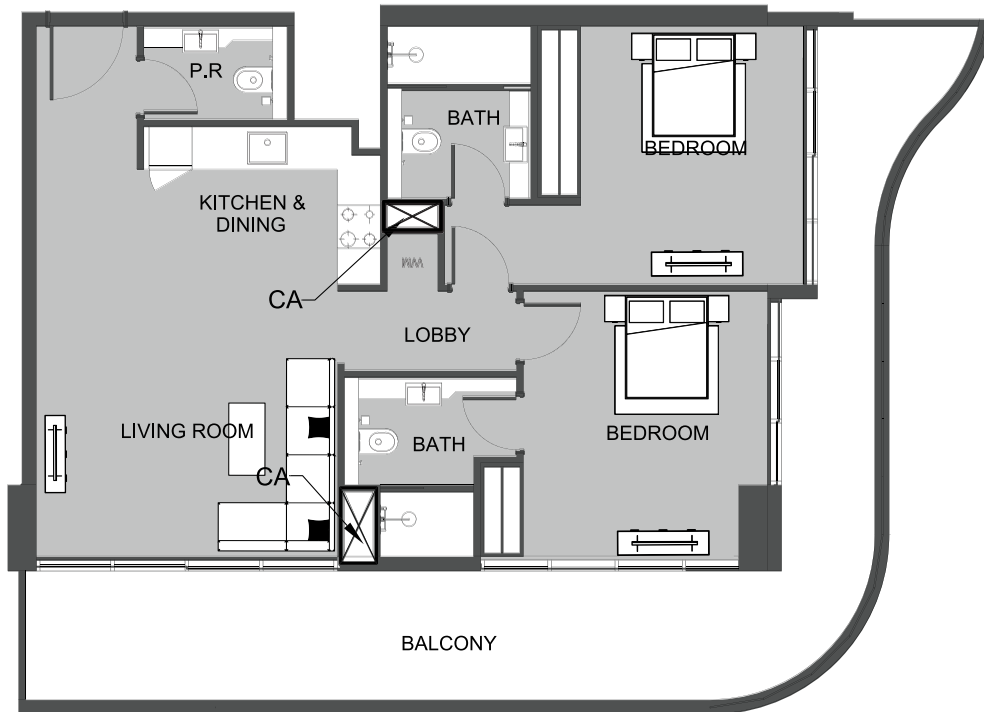

UNIT 1116 STUDIO TYPE A

The Boulevard
BY PRESTIGE ONE

UNIT SIZE

UNIT AREA	368.13FT ²
BALCONY AREA	94.94FT ²
TOTAL AREA	463.06FT ²

PRESTIGE ONE

The Boulevard
BY PRESTIGE ONE

UNIT 1117 1-BEDROOM TYPE A

The Boulevard
BY PRESTIGE ONE