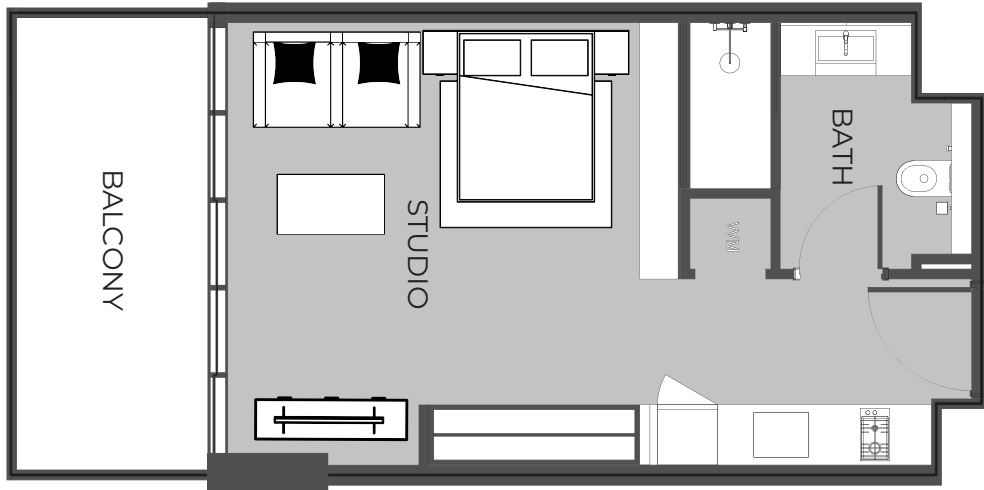

The Boulevard
BY PRESTIGE ONE

UNIT SIZE

UNIT AREA	369.42FT ²
BALCONY AREA	96.98FT ²
TOTAL AREA	466.40FT ²

UNIT 1314 STUDIO TYPE A

The Boulevard
BY PRESTIGE ONE

UNIT SIZE

UNIT AREA	369.42FT ²
BALCONY AREA	96.98FT ²
TOTAL AREA	466.40FT ²