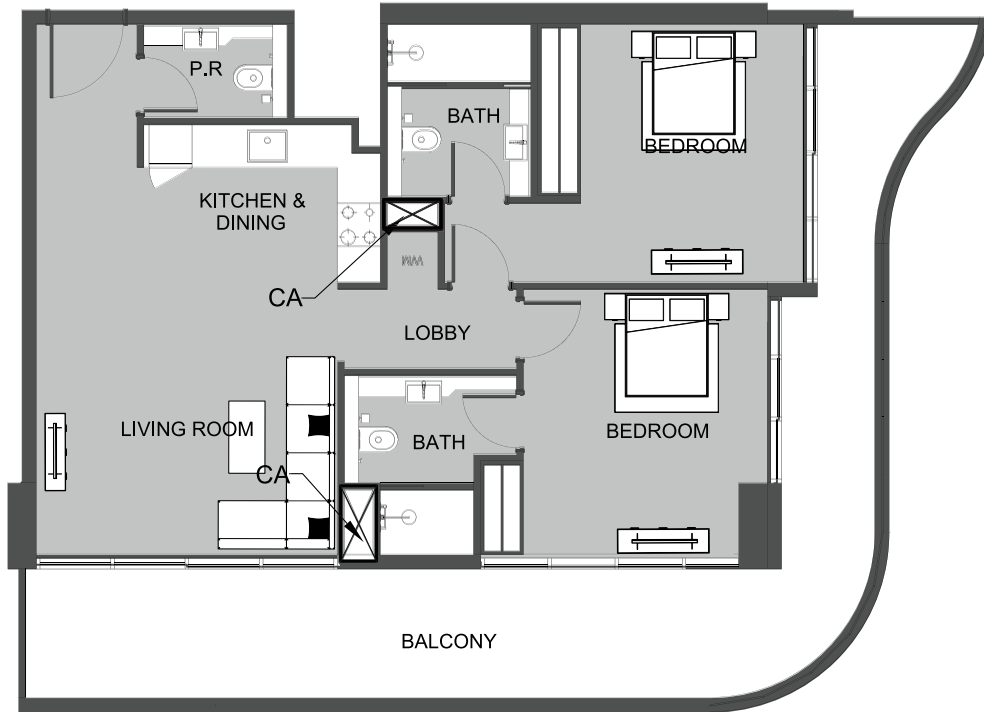

UNIT 1317

1-BEDROOM TYPE A

The Boulevard
BY PRESTIGE ONE