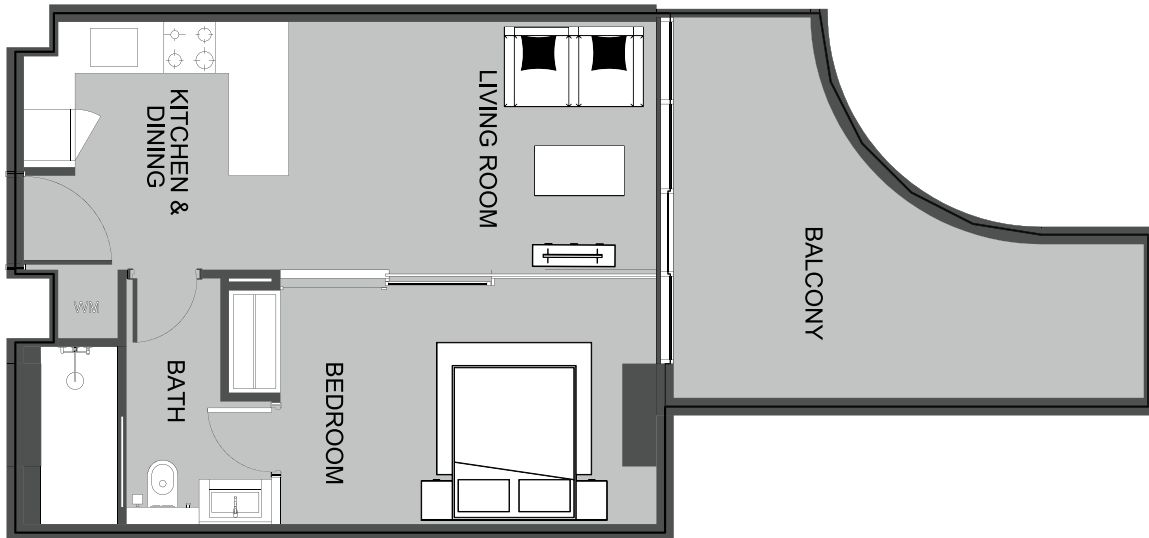

UNIT SIZE

UNIT AREA	1025FT ²
BALCONY AREA	463FT ²
TOTAL AREA	1,487.68FT ²

UNIT 1121 1-BEDROOM-TYPE E

The Boulevard
BY PRESTIGE ONE

UNIT SIZE

UNIT AREA	493.31FT ²
BALCONY AREA	186.75FT ²
TOTAL AREA	680.06FT ²