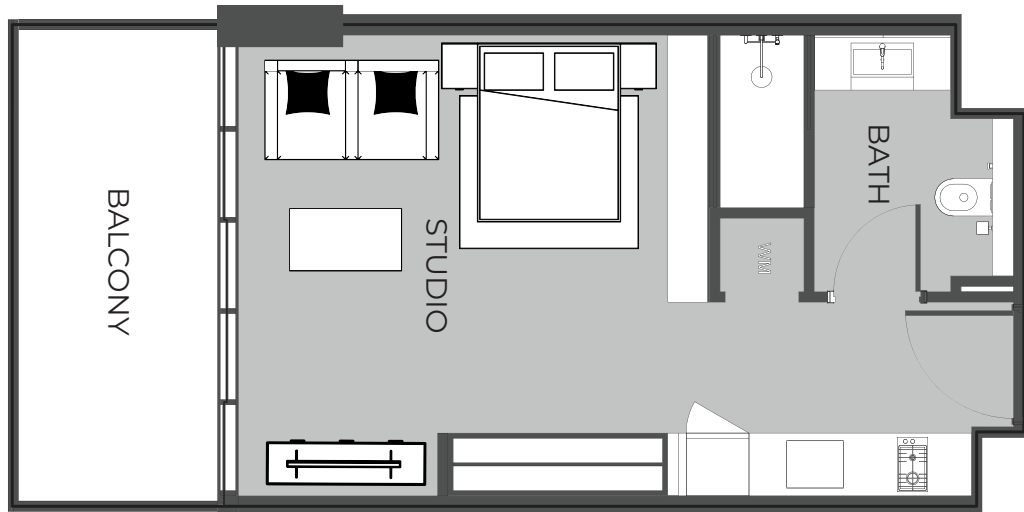

UNIT 713 STUDIO TYPE A

The Boulevard
BY PRESTIGE ONE