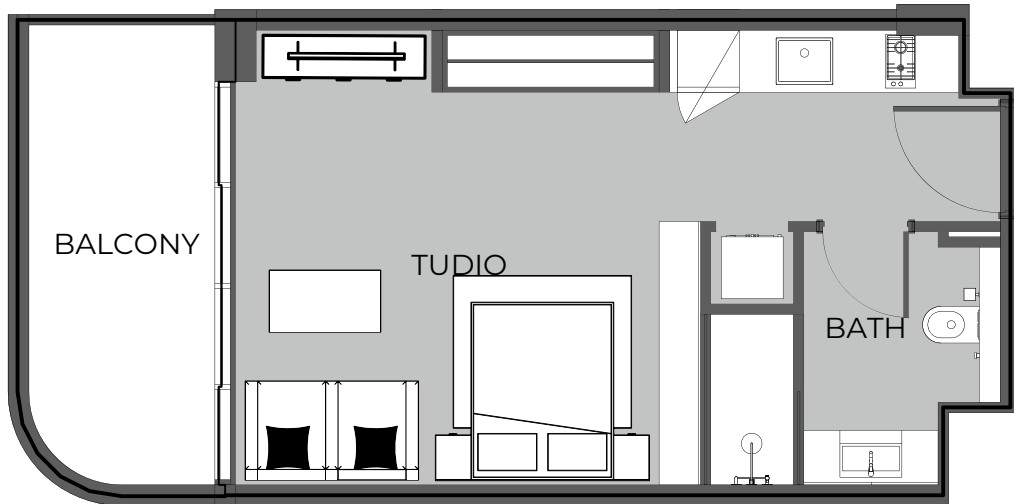

UNIT 1608 STUDIO TYPE A

The Boulevard
BY PRESTIGE ONE

UNIT SIZE

UNIT AREA	368.34FT ²
BALCONY AREA	98.96FT ²
TOTAL AREA	466.40FT ²

UNIT 1609 STUDIO TYPE A

The Boulevard
BY PRESTIGE ONE

UNIT SIZE

UNIT AREA	368.45FT ²
BALCONY AREA	95.96FT ²
TOTAL AREA	464.14FT ²