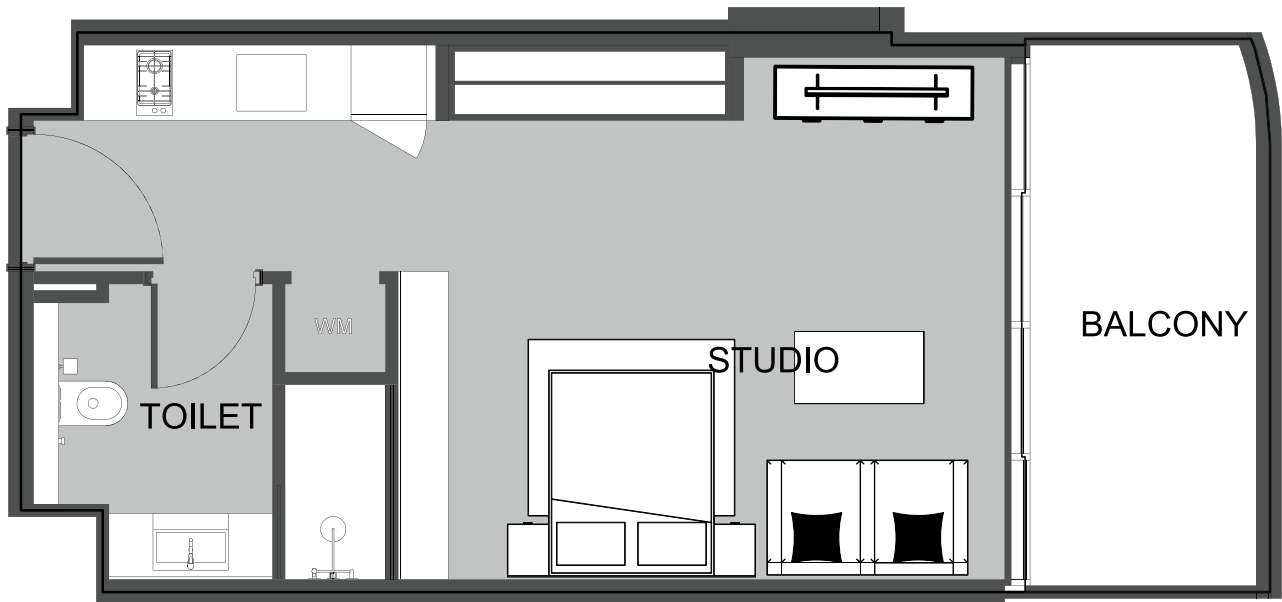

UNIT 1419 STUDIO TYPE A

The Boulevard
BY PRESTIGE ONE