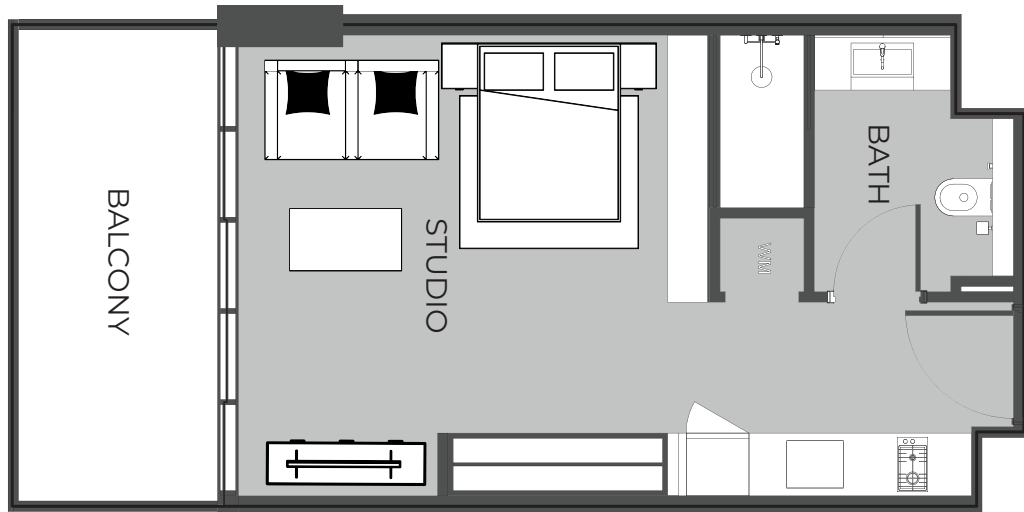

UNIT SIZE

UNIT AREA	369.42FT ²
BALCONY AREA	96.98FT ²
TOTAL AREA	466.40FT ²

UNIT 813 STUDIO TYPE A

The Boulevard
BY PRESTIGE ONE

UNIT SIZE

UNIT AREA	369.42FT ²
BALCONY AREA	96.98FT ²
TOTAL AREA	466.40FT ²

UNIT 814 STUDIO TYPE A