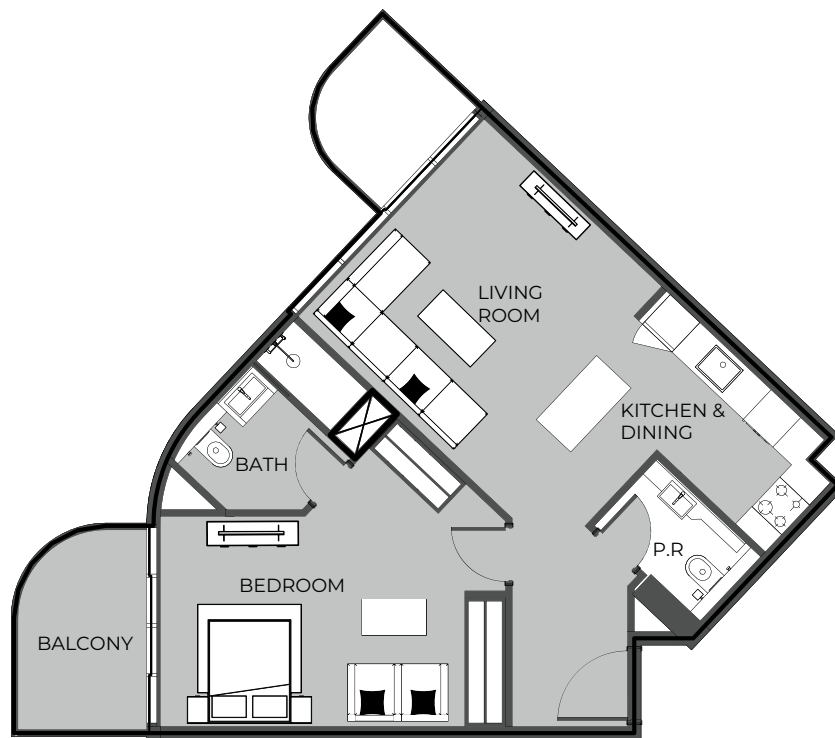

UNIT 1310 STUDIO TYPE C

The Boulevard
BY PRESTIGE ONE

UNIT SIZE

UNIT AREA	657.78FT ²
BALCONY AREA	265.55FT ²
TOTAL AREA	923.33FT ²

UNIT 1311

1-BEDROOM TYPE B

The Boulevard
BY PRESTIGE ONE

UNIT SIZE