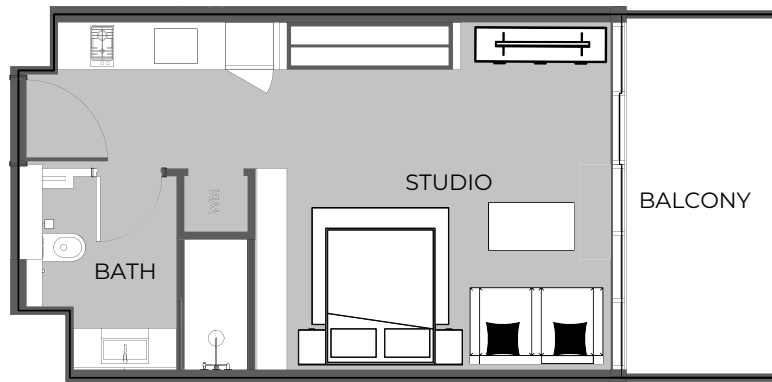

UNIT 702 STUDIO TYPE A

The Boulevard
BY PRESTIGE ONE

UNIT SIZE

UNIT AREA	369.74FT ²
BALCONY AREA	86.76FT ²
TOTAL AREA	456.50FT ²

UNIT 703 STUDIO TYPE A

The Boulevard
BY PRESTIGE ONE

UNIT SIZE

UNIT AREA	369.53FT ²
BALCONY AREA	86.76FT ²
TOTAL AREA	456.50FT ²