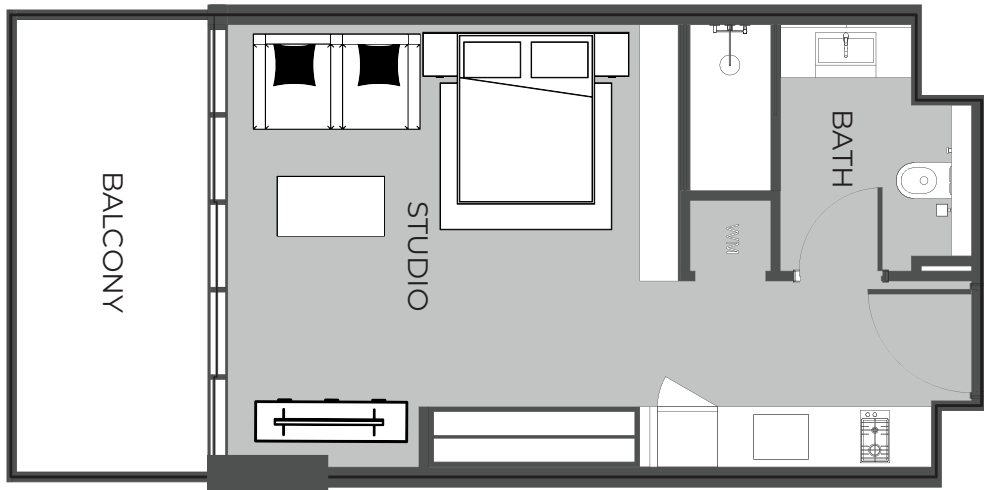

UNIT 1114 STUDIO TYPE A

The Boulevard
BY PRESTIGE ONE