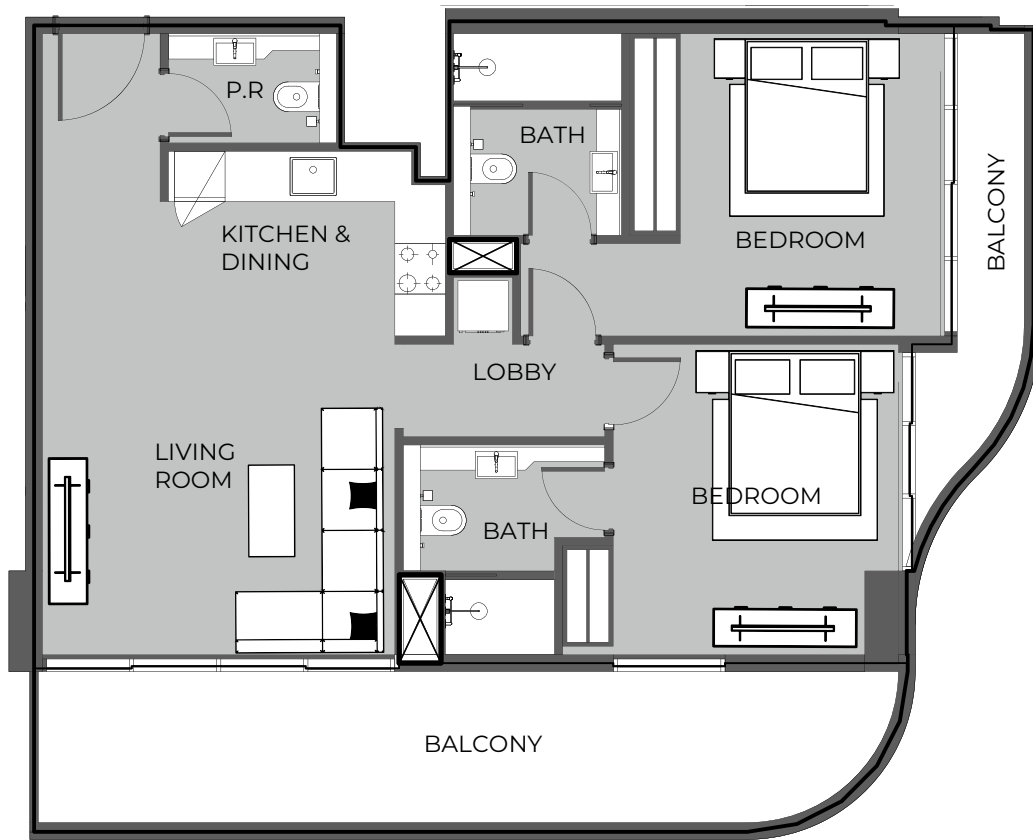

UNIT 216 STUDIO TYPE A

The Boulevard
BY PRESTIGE ONE

UNIT SIZE

UNIT AREA	368.56FT ²
BALCONY AREA	99.57FT ²
TOTAL AREA	468.12FT ²

UNIT 217 2-BEDROOM TYPE A

The Boulevard
BY PRESTIGE ONE

UNIT SIZE

UNIT AREA	851.53FT ²
BALCONY AREA	348.10FT ²
TOTAL AREA	1,199.64FT ²