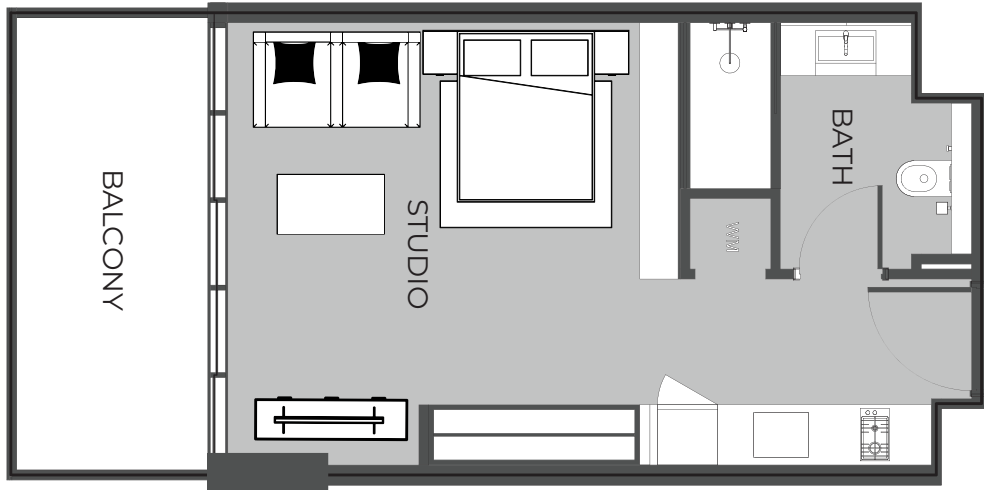

UNIT 1211

1-BEDROOM TYPE B

The Boulevard
BY PRESTIGE ONE

UNIT SIZE

UNIT AREA	651.11FT ²
BALCONY AREA	330.88FT ²
TOTAL AREA	981.99FT ²

UNIT 1212 STUDIO TYPE A

The Boulevard
BY PRESTIGE ONE

UNIT SIZE