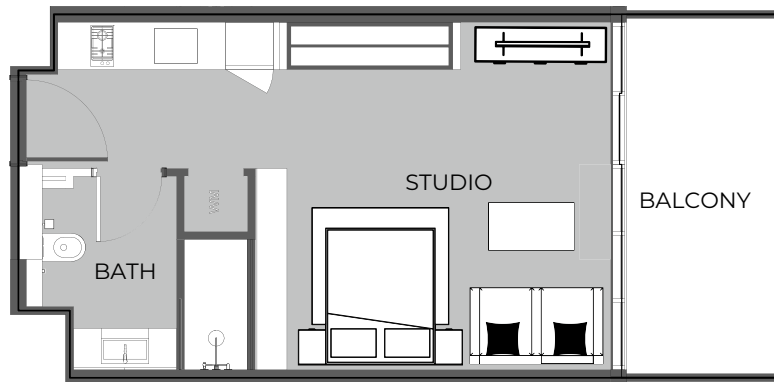

UNIT 503 STUDIO TYPE A

The Boulevard
BY PRESTIGE ONE

UNIT SIZE

UNIT AREA	369.53FT²
BALCONY AREA	86.76FT²
TOTAL AREA	456.50FT²