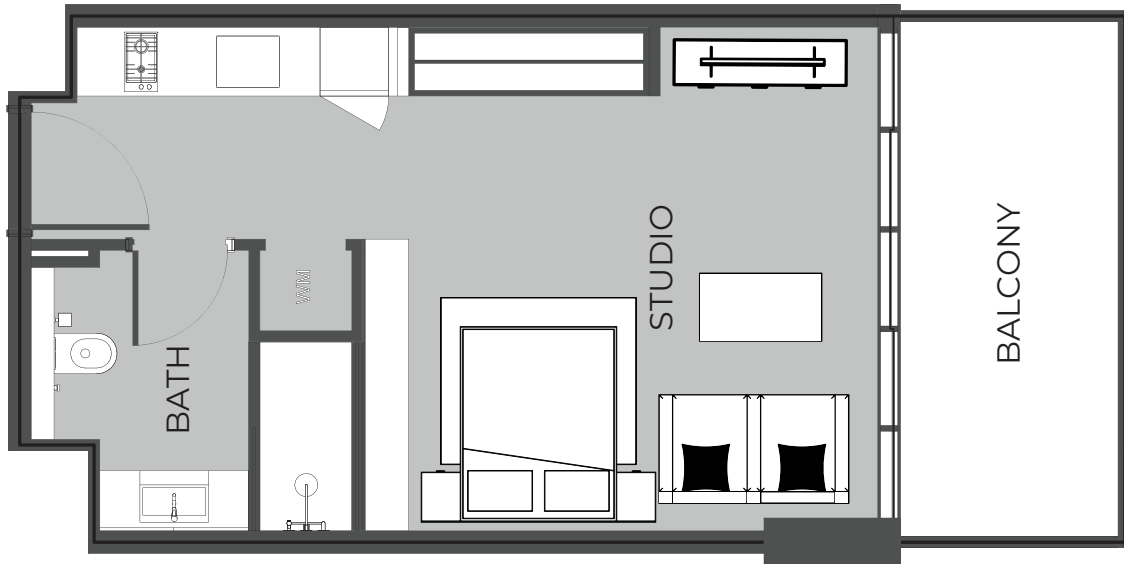

UNIT 923 STUDIO TYPE A

The Boulevard
BY PRESTIGE ONE