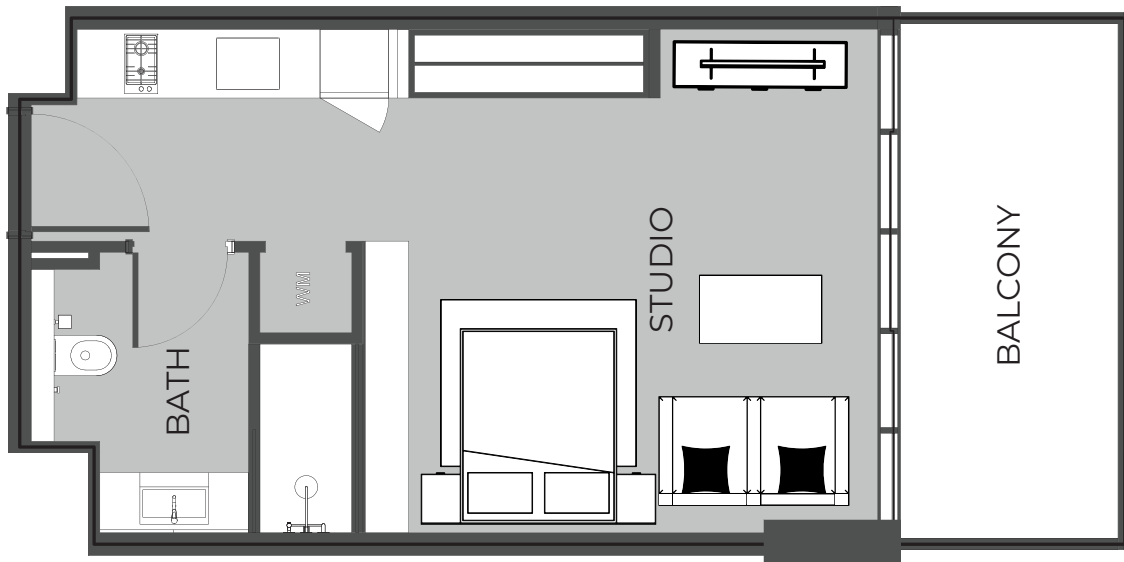

UNIT 323 STUDIO TYPE A

The Boulevard
BY PRESTIGE ONE