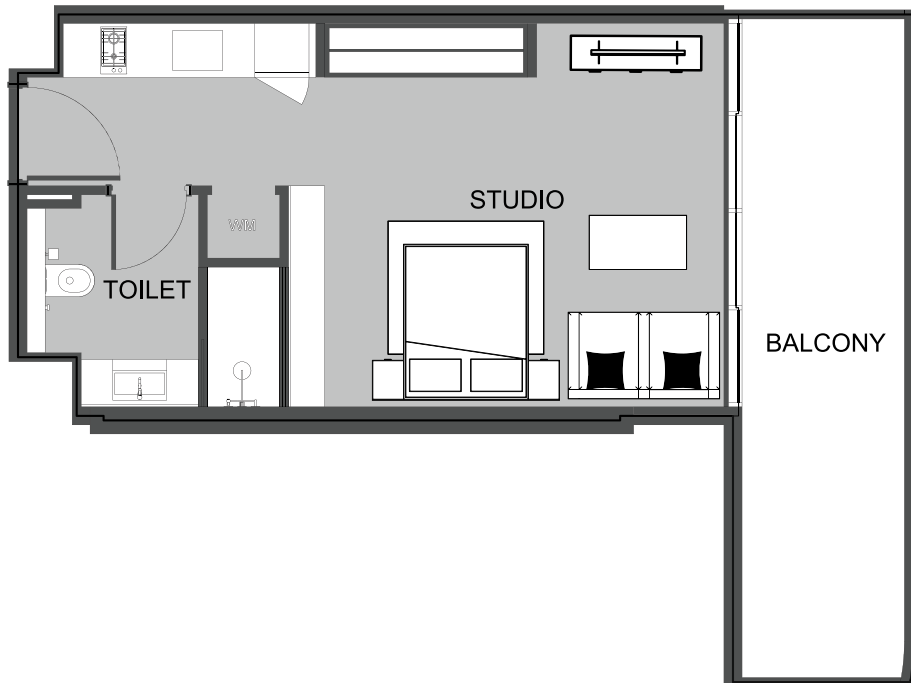

PRESTIGE ONE

The Boulevard
BY PRESTIGE ONE

UNIT 917 1-BEDROOM TYPE A

The Boulevard
BY PRESTIGE ONE

UNIT SIZE

UNIT AREA	852.72FT ²
BALCONY AREA	361.13FT ²
TOTAL AREA	1,213.85FT ²

UNIT 918 STUDIO TYPE A

The Boulevard
BY PRESTIGE ONE