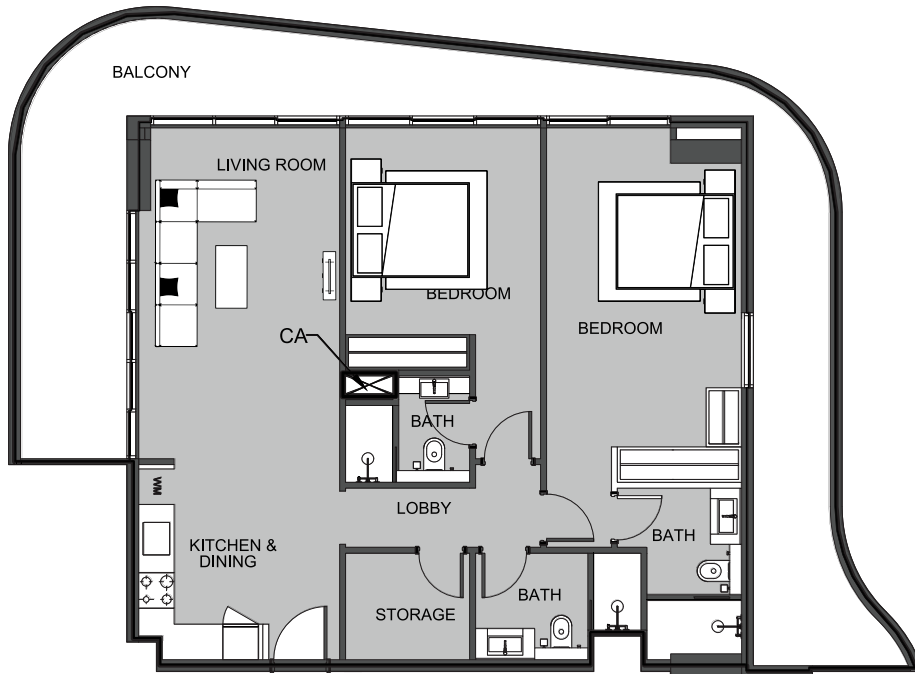

The Boulevard
BY PRESTIGE ONE

UNIT SIZE

UNIT AREA	374.37FT ²
BALCONY AREA	95.37FT ²
TOTAL AREA	469.74FT ²

UNIT 420 2-BEDROOM TYPE B

The Boulevard
BY PRESTIGE ONE

UNIT SIZE

UNIT AREA	1,025FT ²
BALCONY AREA	59FT ²
TOTAL AREA	1,483.91FT ²