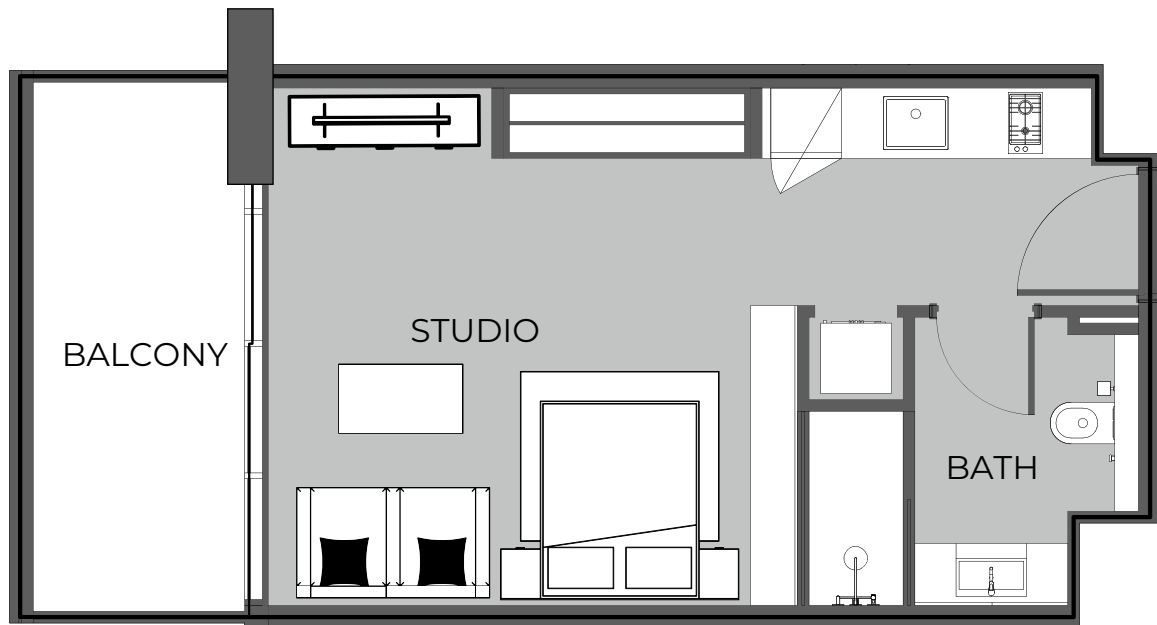

UNIT 1109 STUDIO TYPE A

The Boulevard
BY PRESTIGE ONE