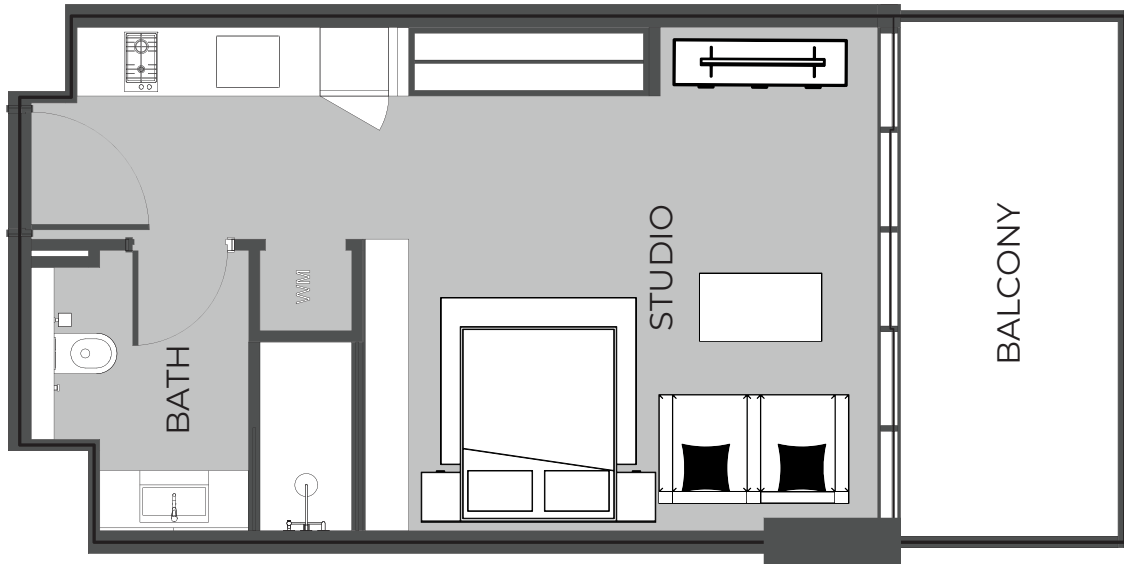

UNIT 1623 STUDIO TYPE A

The Boulevard
BY PRESTIGE ONE