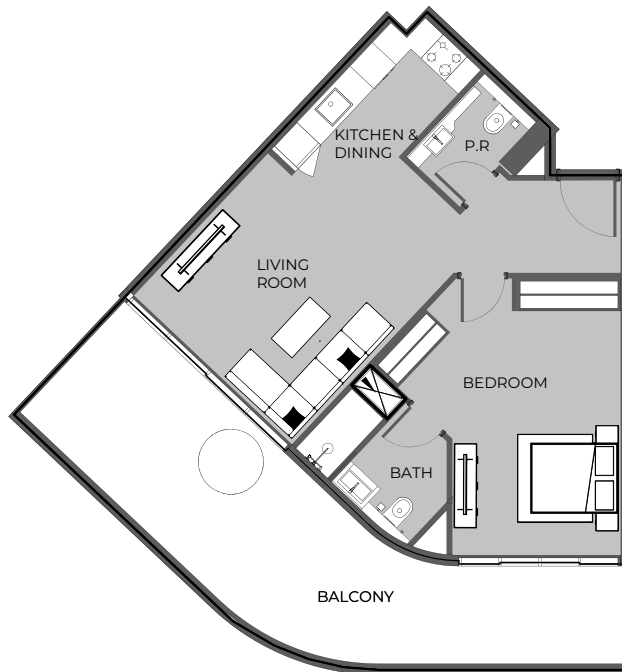

UNIT 1610 1-BEDROOM TYPE C

The Boulevard
BY PRESTIGE ONE

UNIT SIZE

UNIT AREA	657.78FT ²
BALCONY AREA	233.79FT ²
TOTAL AREA	891.57FT ²

UNIT 1611 1-BEDROOM TYPE B

The Boulevard
BY PRESTIGE ONE

UNIT SIZE

UNIT AREA	651.11FT ²
BALCONY AREA	330.88FT ²
TOTAL AREA	981.99FT ²