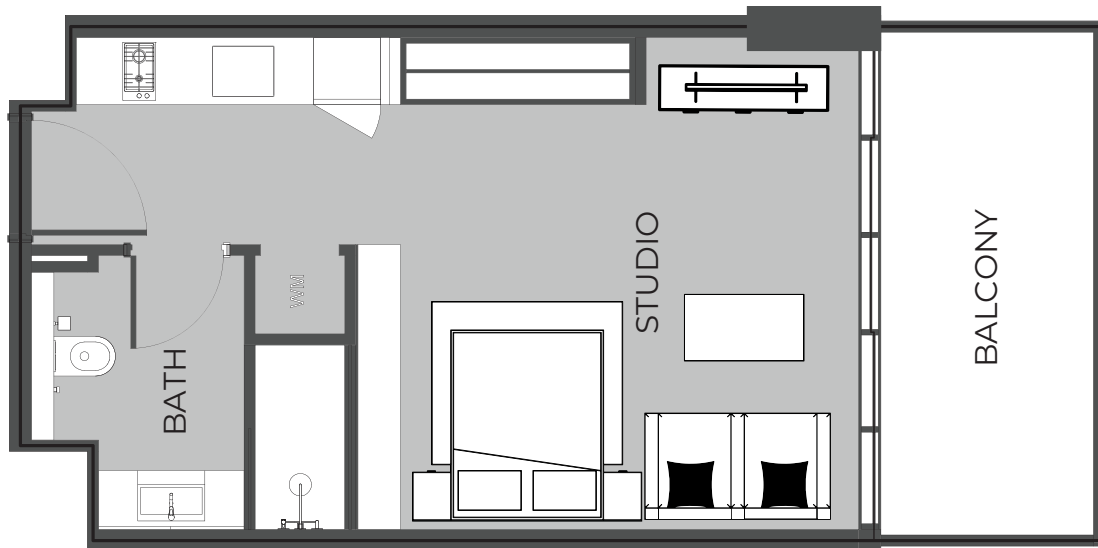

UNIT 822 STUDIO TYPE A

The Boulevard
BY PRESTIGE ONE