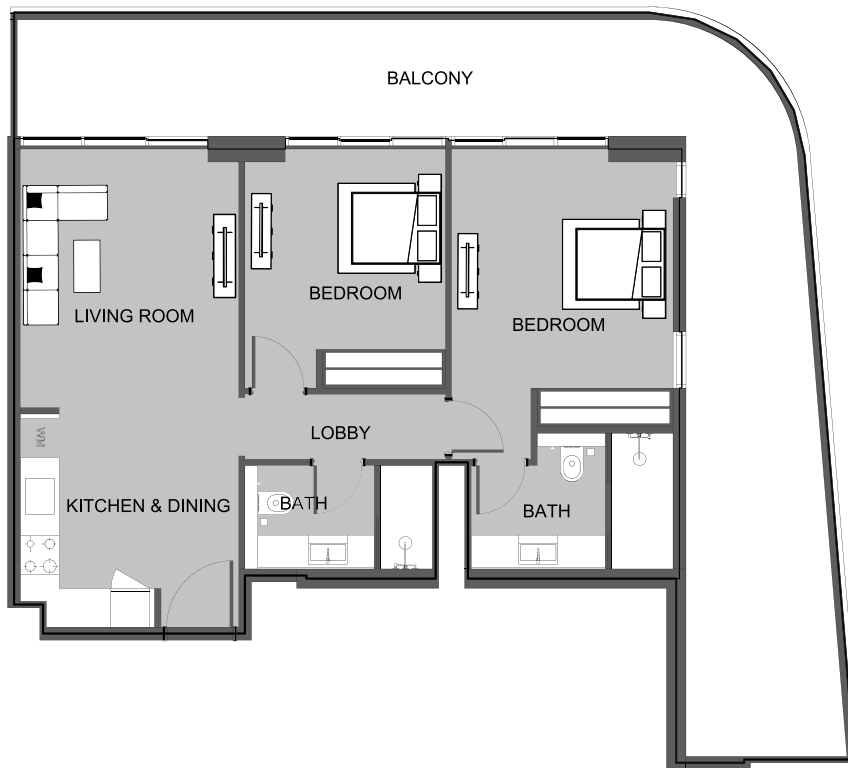

UNIT 704 1-BEDROOM TYPE D

The Boulevard
BY PRESTIGE ONE

UNIT SIZE

UNIT AREA	709.02FT ²
BALCONY AREA	363.60FT ²
TOTAL AREA	1,072.62FT ²

UNIT 705 2-BEDROOM TYPE E

The Boulevard
BY PRESTIGE ONE

UNIT SIZE

UNIT AREA	771.45FT ²
BALCONY AREA	487.93FT ²
TOTAL AREA	1,259.38FT ²