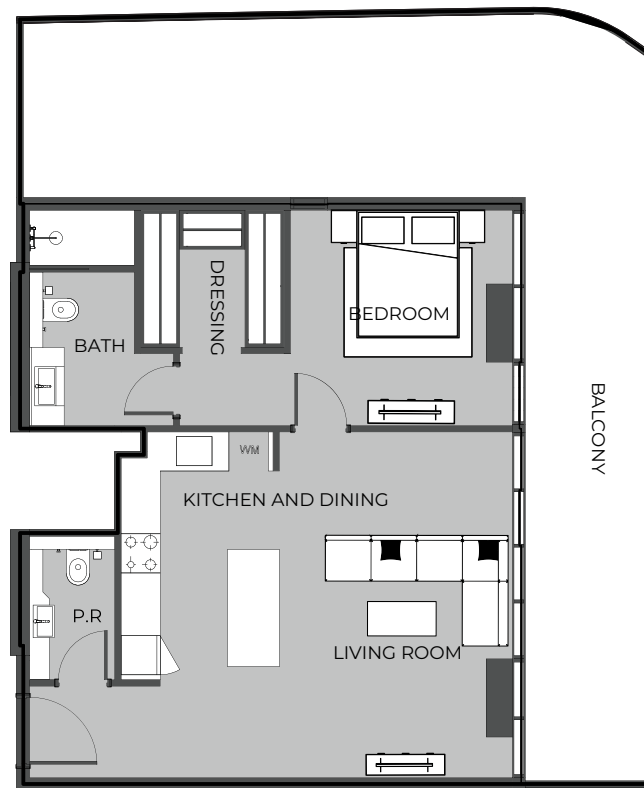

UNIT 103 STUDIO TYPE A

The Boulevard
BY PRESTIGE ONE

UNIT SIZE

UNIT AREA	368.23FT ²
BALCONY AREA	100.64FT ²
TOTAL AREA	468.88FT ²

UNIT 104 1-BEDROOM TYPE D

The Boulevard
BY PRESTIGE ONE

UNIT SIZE

UNIT AREA	706.54FT ²
BALCONY AREA	494.71FT ²
TOTAL AREA	1,201.25FT ²