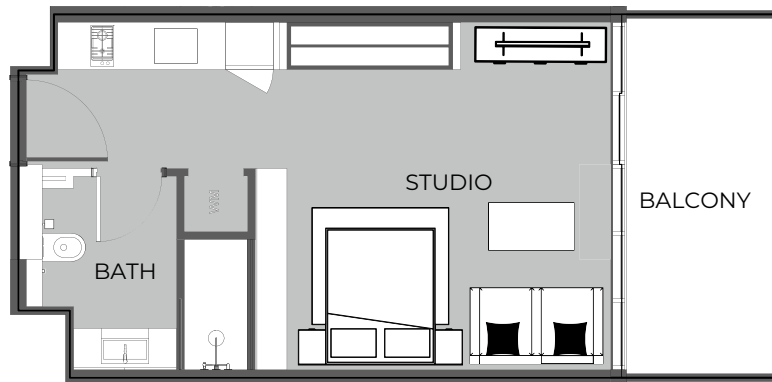

UNIT 403 STUDIO TYPE A

The Boulevard
BY PRESTIGE ONE

UNIT SIZE

UNIT AREA	369.31FT²
BALCONY AREA	87.19FT²
TOTAL AREA	456.50FT²