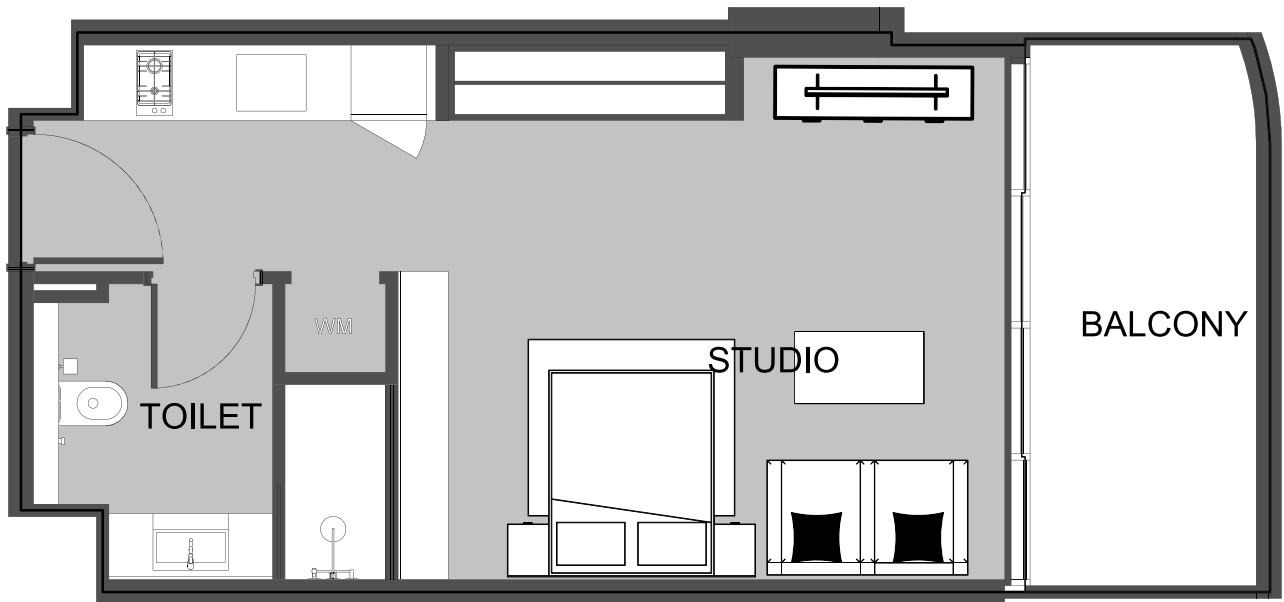

UNIT 1218 STUDIO TYPE A

The Boulevard
BY PRESTIGE ONE

UNIT SIZE

UNIT AREA	377.38FT ²
BALCONY AREA	156.61FT ²
TOTAL AREA	534FT ²

UNIT 1219 STUDIO TYPE A

The Boulevard
BY PRESTIGE ONE

UNIT SIZE

UNIT AREA	374.37FT ²
BALCONY AREA	95.37FT ²
TOTAL AREA	469.74FT ²