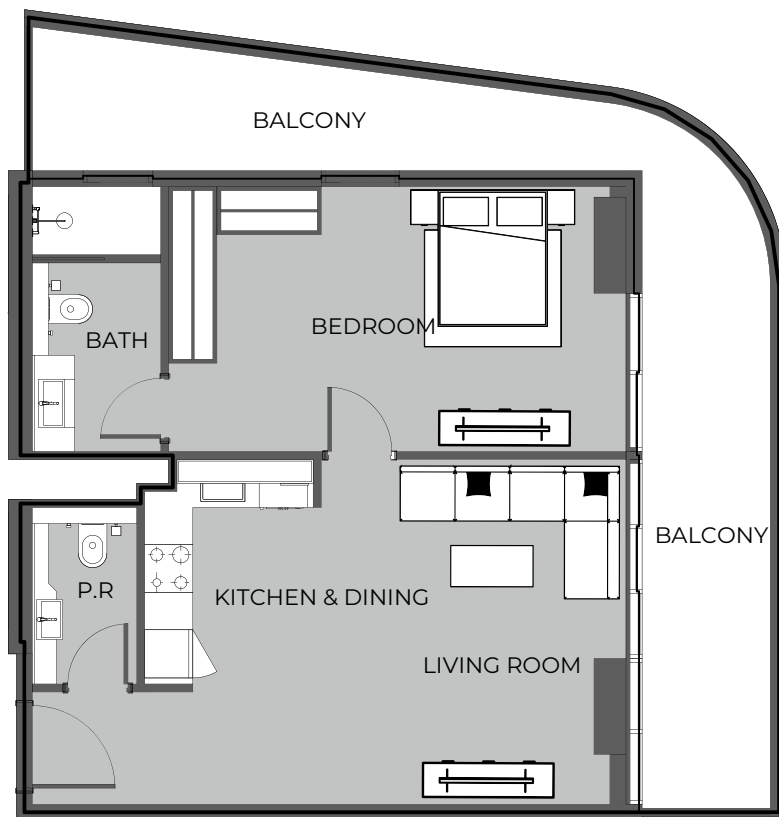

PRESTIGE ONE

The Boulevard
 BY PRESTIGE ONE

UNIT 1403 STUDIO TYPE A

The Boulevard
 BY PRESTIGE ONE

UNIT SIZE

UNIT AREA	369.31FT ²
BALCONY AREA	87.19FT ²
TOTAL AREA	456.50FT ²

UNIT 1404 1-BEDROOM TYPE D

The Boulevard
BY PRESTIGE ONE