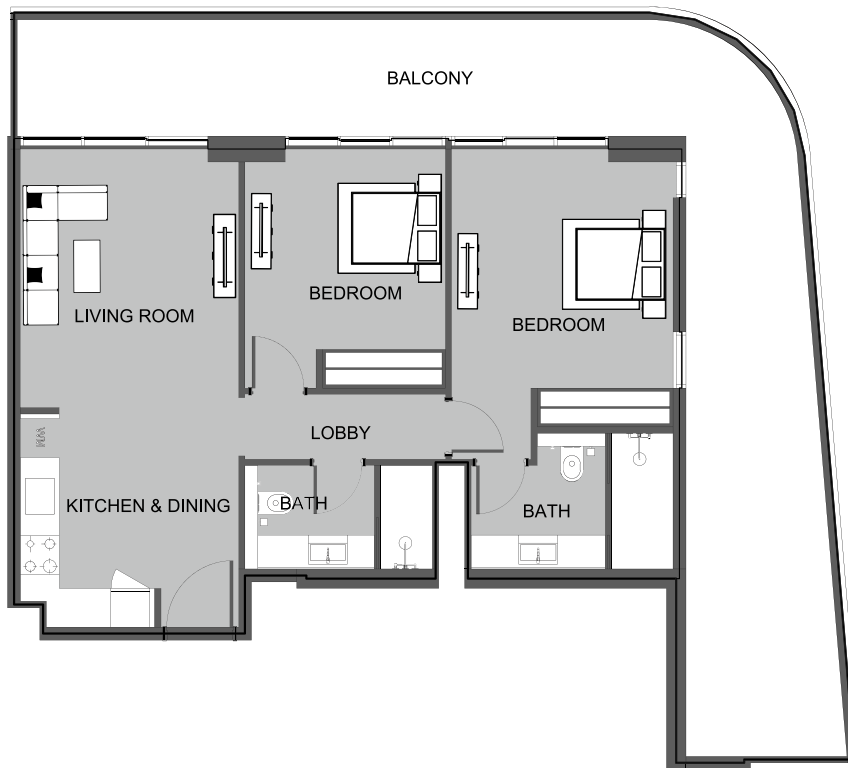

UNIT 904 1-BEDROOM TYPE D

The Boulevard
BY PRESTIGE ONE

UNIT SIZE

UNIT AREA	709.02FT ²
BALCONY AREA	363.60FT ²
TOTAL AREA	1,072.62FT ²

UNIT 905 2-BEDROOM TYPE E

The Boulevard
BY PRESTIGE ONE

UNIT SIZE

UNIT AREA	771.45FT ²
BALCONY AREA	487.93FT ²
TOTAL AREA	1,259.38FT ²