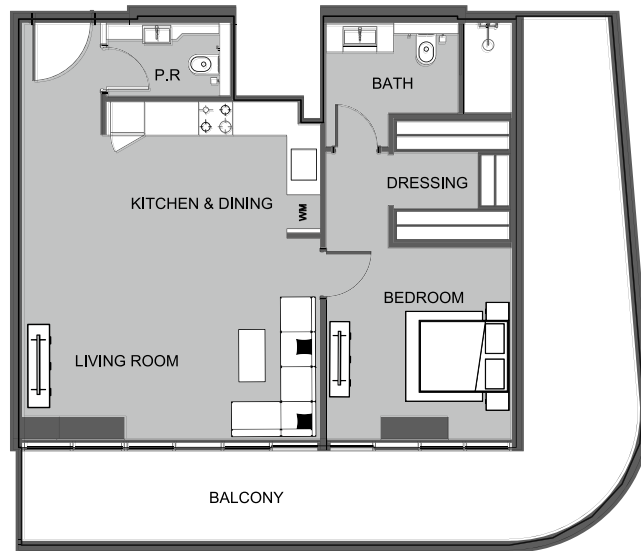

UNIT 503 STUDIO TYPE A

The Boulevard
BY PRESTIGE ONE

UNIT SIZE

UNIT AREA	369.53FT ²
BALCONY AREA	86.76FT ²
TOTAL AREA	456.50FT ²

UNIT 504 1-BEDROOM TYPE D

The Boulevard
BY PRESTIGE ONE

UNIT SIZE

UNIT AREA	709.02FT ²
BALCONY AREA	363.60FT ²
TOTAL AREA	1,072.62FT ²