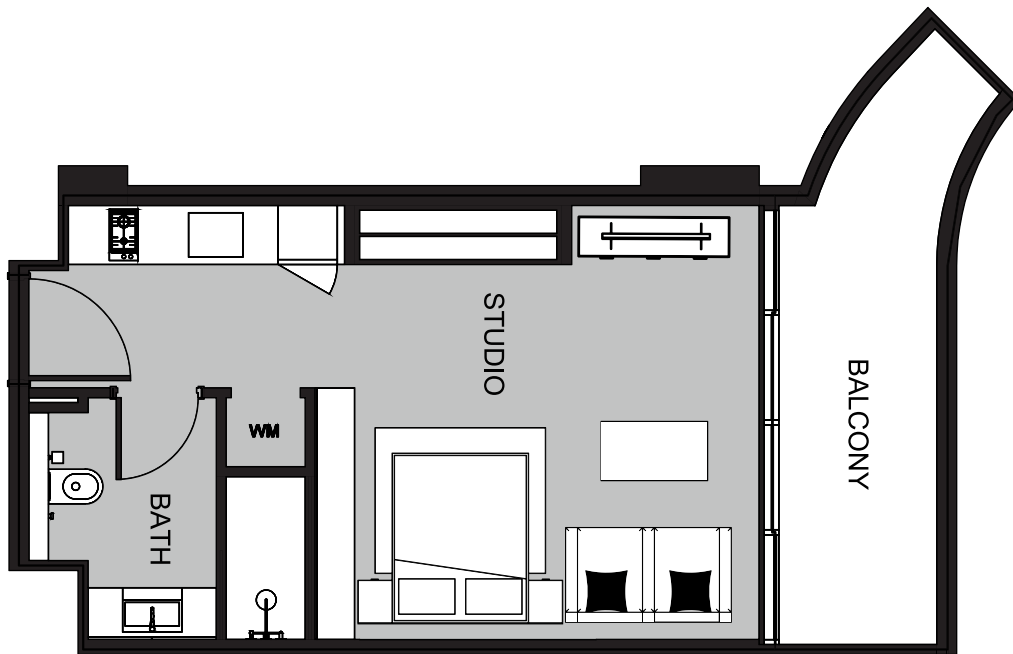

UNIT 523 STUDIO TYPE A

The Boulevard
BY PRESTIGE ONE

UNIT SIZE

UNIT AREA	369.31FT ²
BALCONY AREA	87.30FT ²
TOTAL AREA	456.61FT ²

UNIT 524 STUDIO TYPE A

The Boulevard
BY PRESTIGE ONE

UNIT SIZE

UNIT AREA	369.31FT ²
BALCONY AREA	110.65FT ²
TOTAL AREA	479.96FT ²