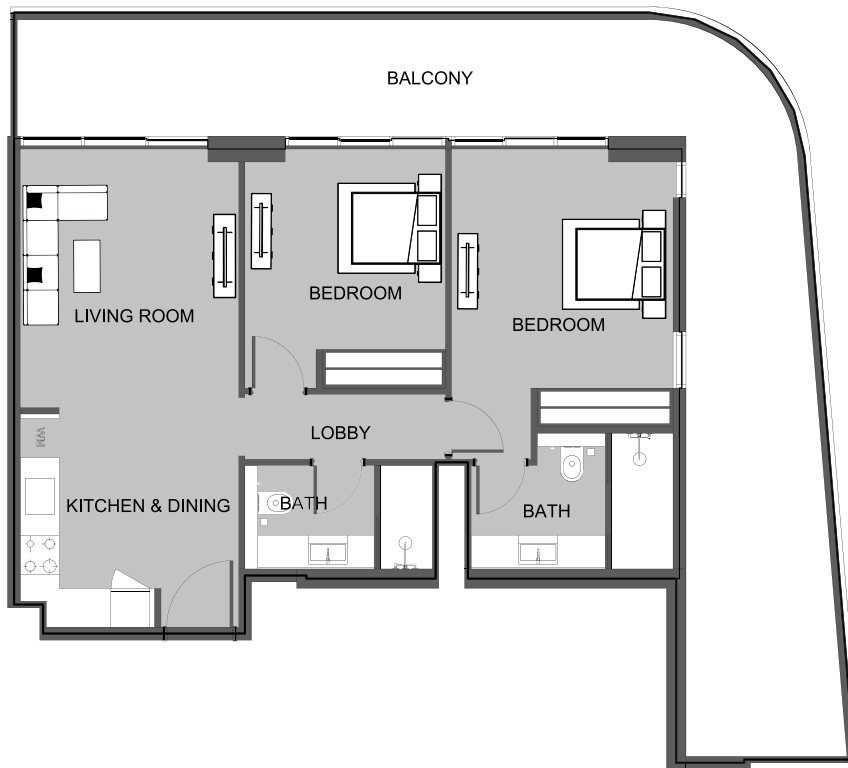

UNIT 505 2-BEDROOM TYPE E

The Boulevard
BY PRESTIGE ONE