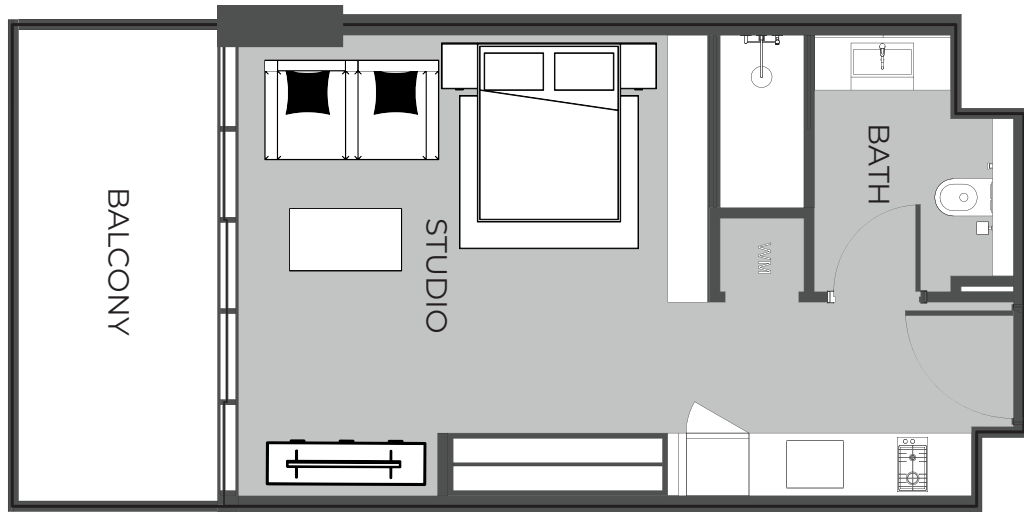

UNIT 1413 STUDIO TYPE A

The Boulevard
BY PRESTIGE ONE