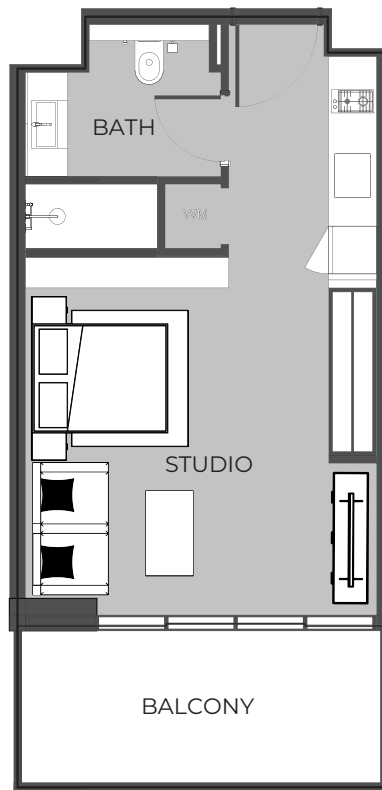

UNIT 107 STUDIO TYPE A

The Boulevard
BY PRESTIGE ONE