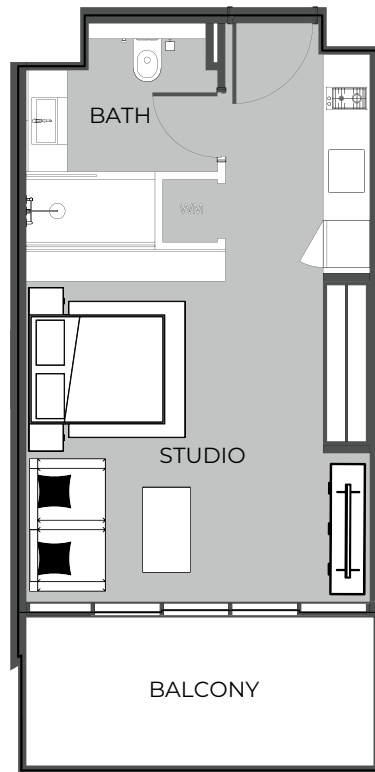

PRESTIGE ONE

The Boulevard
 BY PRESTIGE ONE

UNIT P09 2-BEDROOM TYPE A

The Boulevard
 BY PRESTIGE ONE

UNIT SIZE

UNIT AREA	850.46FT ²
BALCONY AREA	341.32FT ²
TOTAL AREA	1,191.78FT ²

UNIT 101 STUDIO TYPE A

The Boulevard
BY PRESTIGE ONE