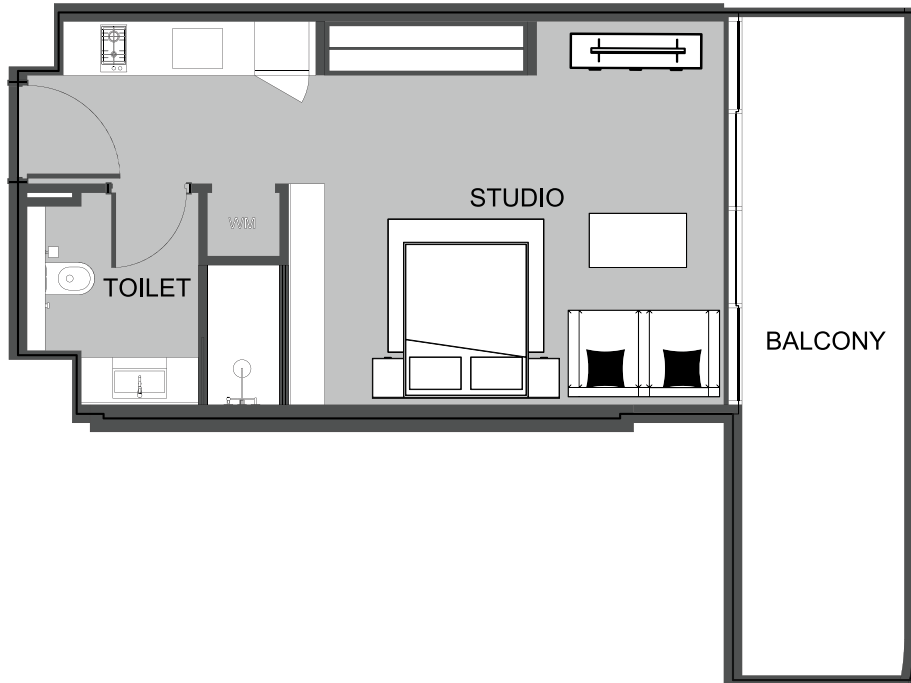

UNIT 1317

1-BEDROOM TYPE A

The Boulevard
BY PRESTIGE ONE

UNIT SIZE

UNIT AREA	852.72FT ²
BALCONY AREA	361.13FT ²
TOTAL AREA	1,213.85FT ²

UNIT 1318 STUDIO TYPE A

The Boulevard
BY PRESTIGE ONE

UNIT SIZE