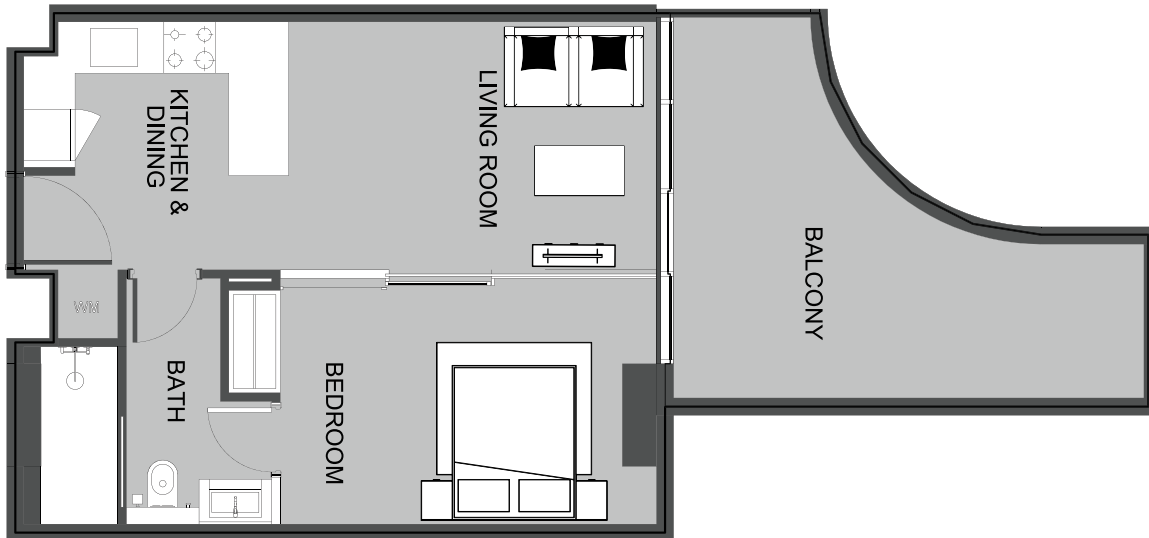

The Boulevard
BY PRESTIGE ONE

UNIT 1320 2-BEDROOM TYPE B

The Boulevard
BY PRESTIGE ONE

UNIT SIZE

UNIT AREA	1025FT ²
BALCONY AREA	463FT ²
TOTAL AREA	1,487.68FT ²

UNIT 1321 1-BEDROOM TYPE E

The Boulevard
BY PRESTIGE ONE