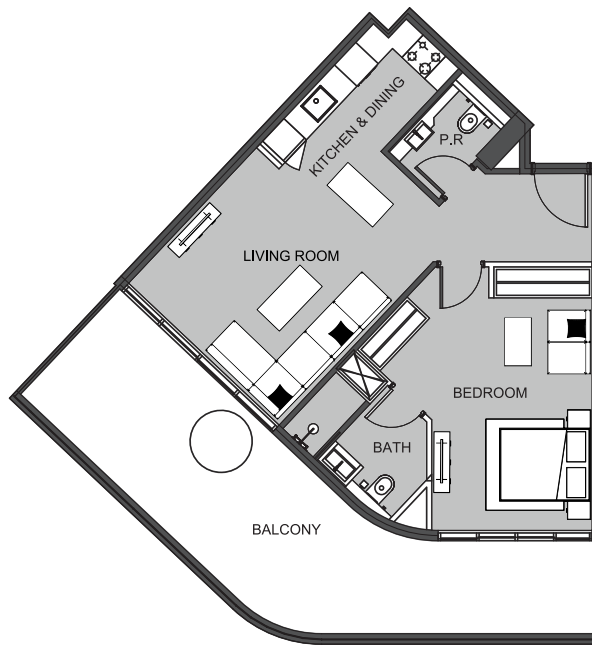

UNIT P01 STUDIO TYPE A

The Boulevard
BY PRESTIGE ONE

UNIT SIZE

UNIT AREA	368.34FT ²
BALCONY AREA	96.77FT ²
TOTAL AREA	465.11FT ²

UNIT P02 1-BEDROOM TYPE C

The Boulevard
BY PRESTIGE ONE

UNIT SIZE

UNIT AREA	657.78FT ²
BALCONY AREA	370.17FT ²
TOTAL AREA	1,027.95FT ²

UNIT P03 1-BEDROOM TYPE B

The Boulevard
BY PRESTIGE ONE

UNIT SIZE

UNIT AREA	651.22FT ²
BALCONY AREA	333.79FT ²
TOTAL AREA	985.01FT ²

UNIT P04 STUDIO TYPE A

The Boulevard
BY PRESTIGE ONE

UNIT SIZE

UNIT AREA	369.42FT ²
BALCONY AREA	96.98FT ²
TOTAL AREA	466.40FT ²