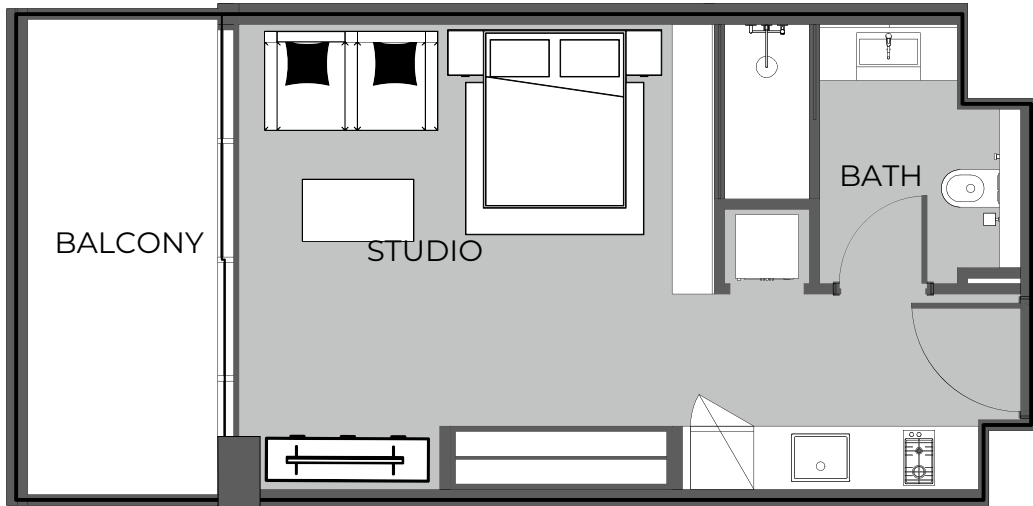

UNIT 1308 STUDIO TYPE A

The Boulevard
BY PRESTIGE ONE