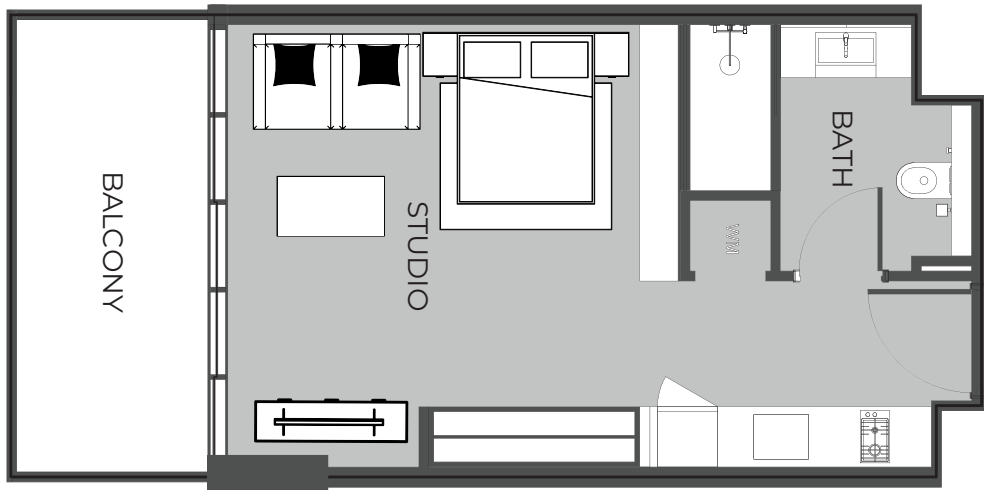

UNIT 1016 STUDIO TYPE A

The Boulevard
BY PRESTIGE ONE