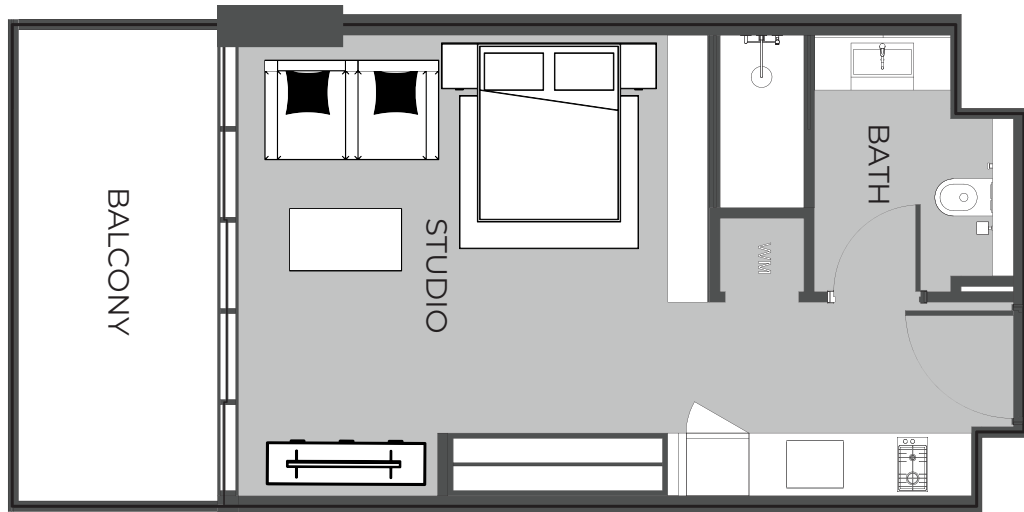

The Boulevard
BY PRESTIGE ONE

UNIT SIZE

UNIT AREA	369.42FT ²
BALCONY AREA	96.98FT ²
TOTAL AREA	466.40FT ²

UNIT 315 STUDIO TYPE A

The Boulevard
BY PRESTIGE ONE

UNIT SIZE

UNIT AREA	369.42FT ²
BALCONY AREA	96.98FT ²
TOTAL AREA	466.40FT ²