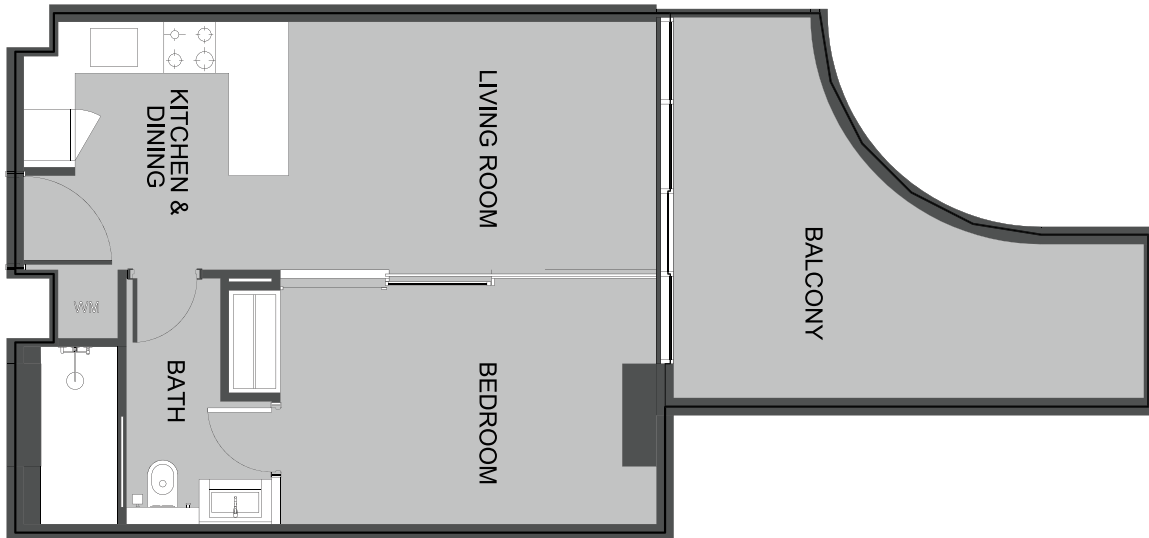

UNIT SIZE

UNIT AREA	1,025FT ²
BALCONY AREA	59FT ²
TOTAL AREA	1,483.91FT ²

UNIT 821 1-BEDROOM TYPE E

The Boulevard
BY PRESTIGE ONE

UNIT SIZE

UNIT AREA	493.42FT ²
BALCONY AREA	184.49FT ²
TOTAL AREA	677.91FT ²