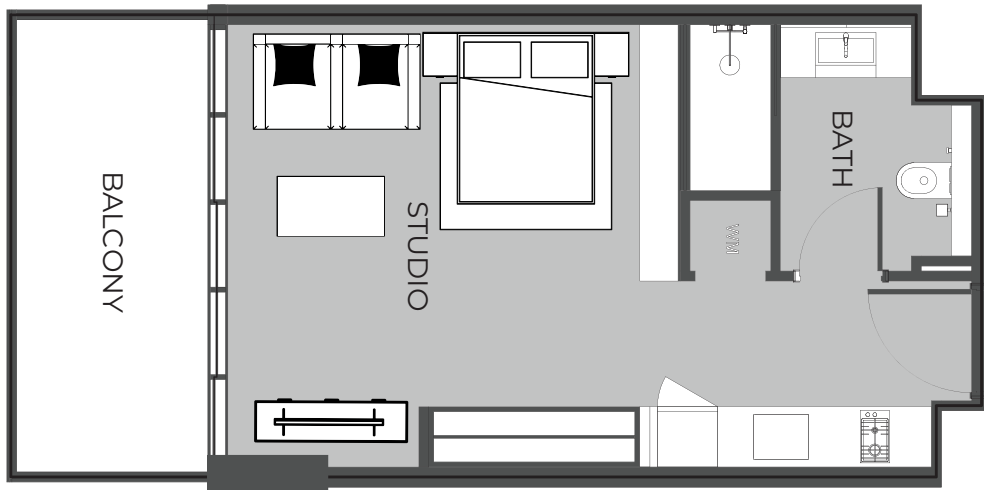

UNIT 1412 STUDIO TYPE A

The Boulevard
BY PRESTIGE ONE