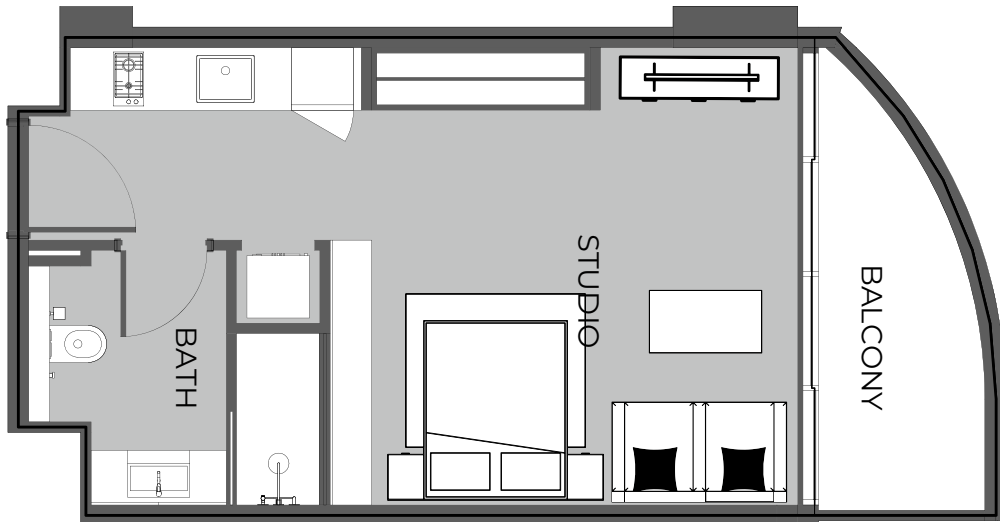

UNIT 423 STUDIO TYPE A

The Boulevard
BY PRESTIGE ONE

UNIT SIZE

UNIT AREA	369.31FT ²
BALCONY AREA	87.19FT ²
TOTAL AREA	456.50FT ²

UNIT 424 STUDIO TYPE A

The Boulevard
BY PRESTIGE ONE

UNIT SIZE

UNIT AREA	69.31FT ²
BALCONY AREA	68.67FT ²
TOTAL AREA	437.98FT ²