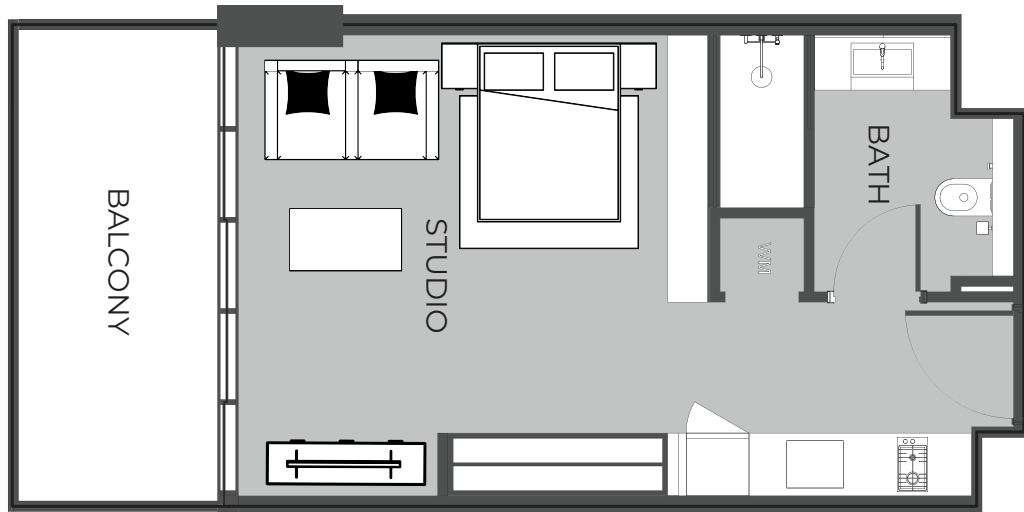

UNIT 612 STUDIO TYPE A

The Boulevard
BY PRESTIGE ONE

UNIT SIZE

UNIT AREA	369.42FT ²
BALCONY AREA	96.98FT ²
TOTAL AREA	466.40FT ²

UNIT 613 STUDIO TYPE A

The Boulevard
BY PRESTIGE ONE

UNIT SIZE

UNIT AREA	369.42FT ²
BALCONY AREA	96.98FT ²
TOTAL AREA	466.40FT ²