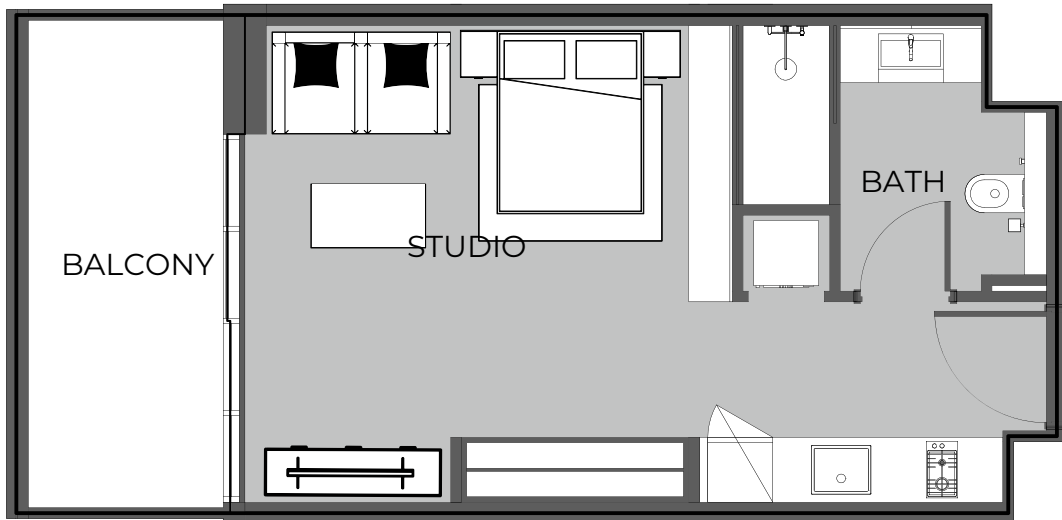

UNIT 1207 STUDIO TYPE A

The Boulevard
BY PRESTIGE ONE