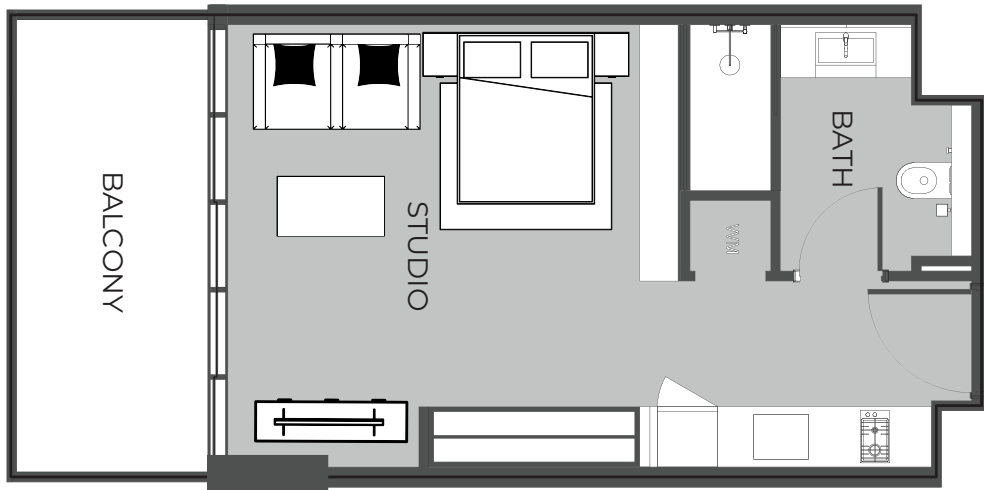

UNIT 311

1-BEDROOM TYPE B

The Boulevard
BY PRESTIGE ONE

UNIT SIZE

UNIT AREA	651.22FT ²
BALCONY AREA	103.33FT ²
TOTAL AREA	754.55FT ²

UNIT 312 STUDIO TYPE A

The Boulevard
BY PRESTIGE ONE

UNIT SIZE