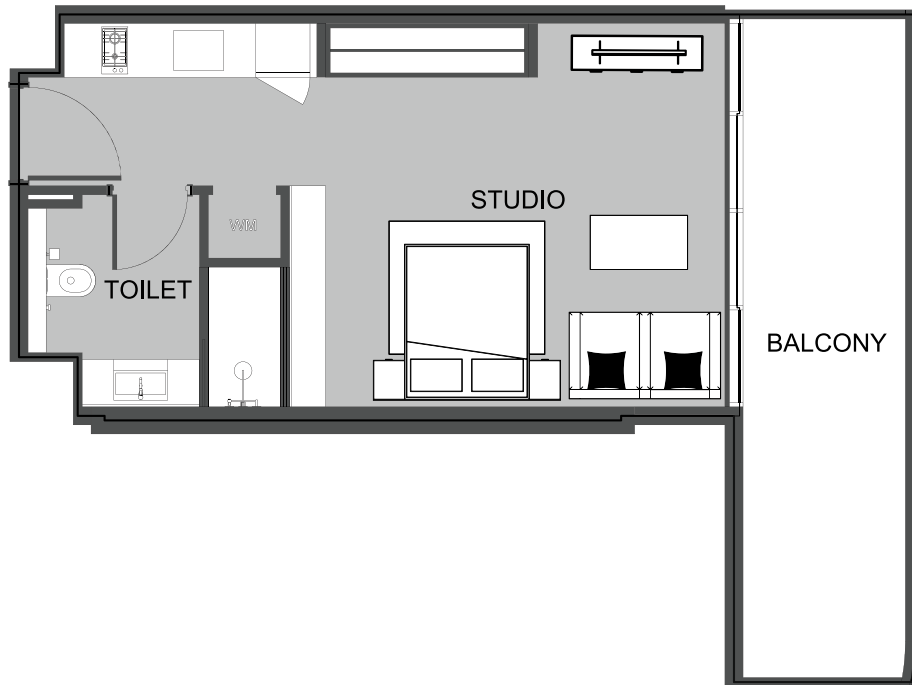

UNIT 1618 STUDIO TYPE A

The Boulevard
BY PRESTIGE ONE