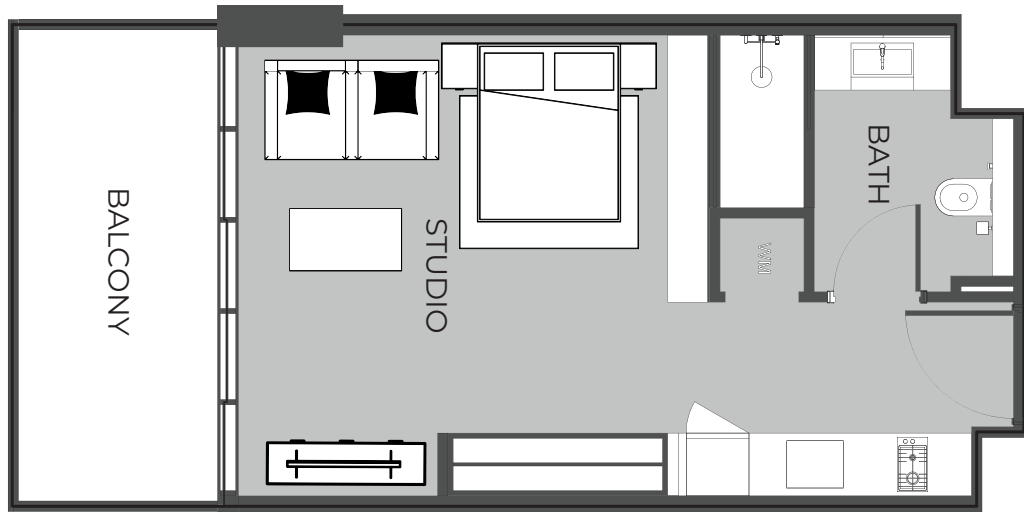

UNIT 313 STUDIO TYPE A

The Boulevard
BY PRESTIGE ONE