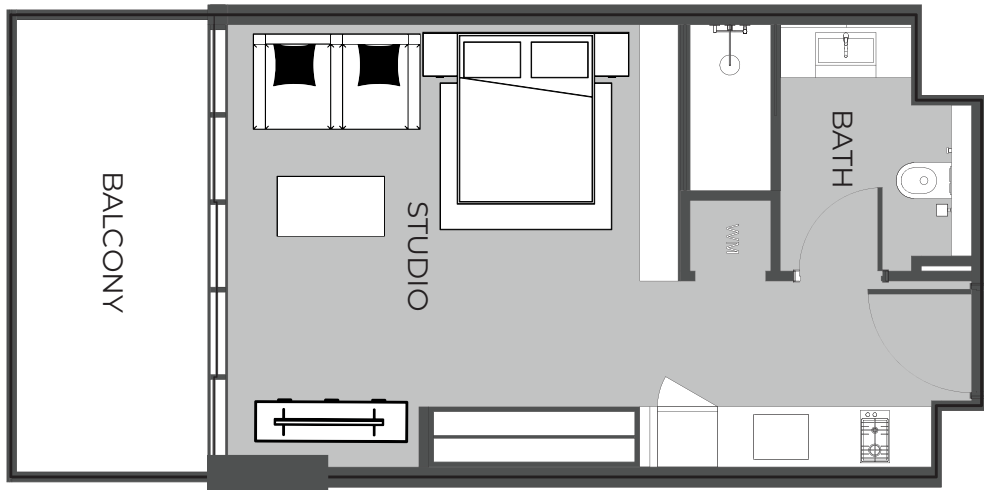

UNIT 1216 STUDIO TYPE A

The Boulevard
BY PRESTIGE ONE