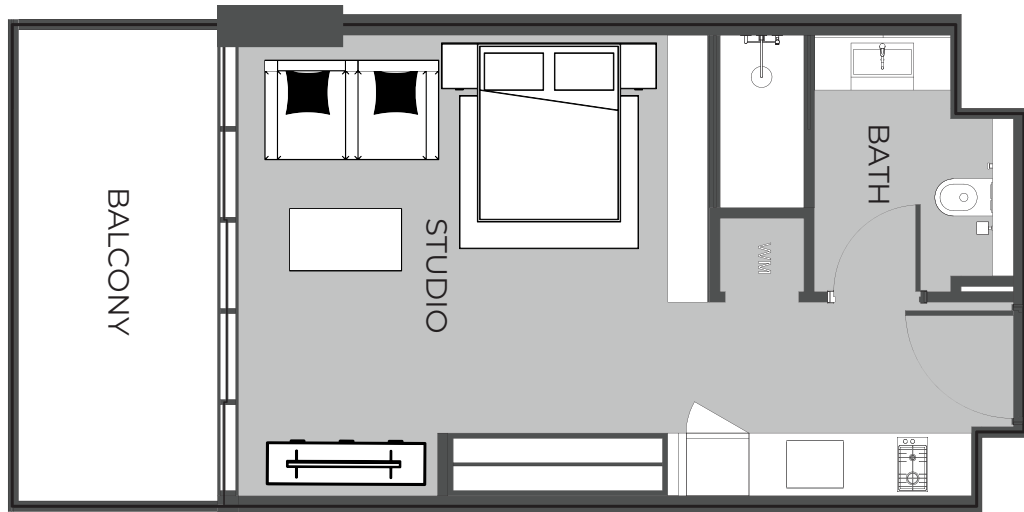

The Boulevard
BY PRESTIGE ONE

UNIT SIZE

UNIT AREA	369.42FT ²
BALCONY AREA	96.98FT ²
TOTAL AREA	466.40FT ²

UNIT 815 STUDIO TYPE A

The Boulevard
BY PRESTIGE ONE

UNIT SIZE

UNIT AREA	369.42FT ²
BALCONY AREA	96.98FT ²
TOTAL AREA	466.40FT ²