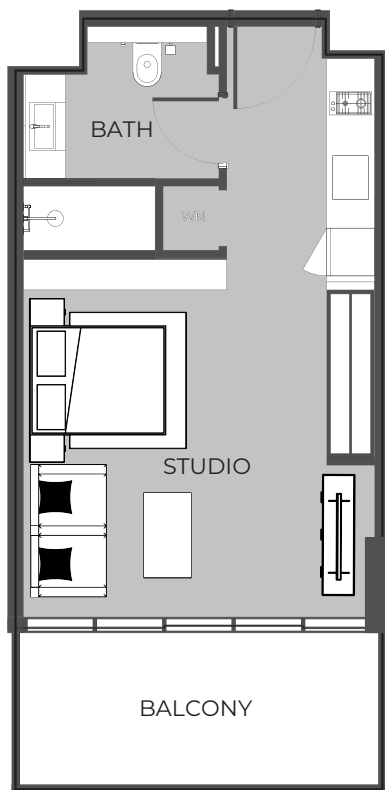

UNIT 214

1-BEDROOM TYPE A

The Boulevard
BY PRESTIGE ONE