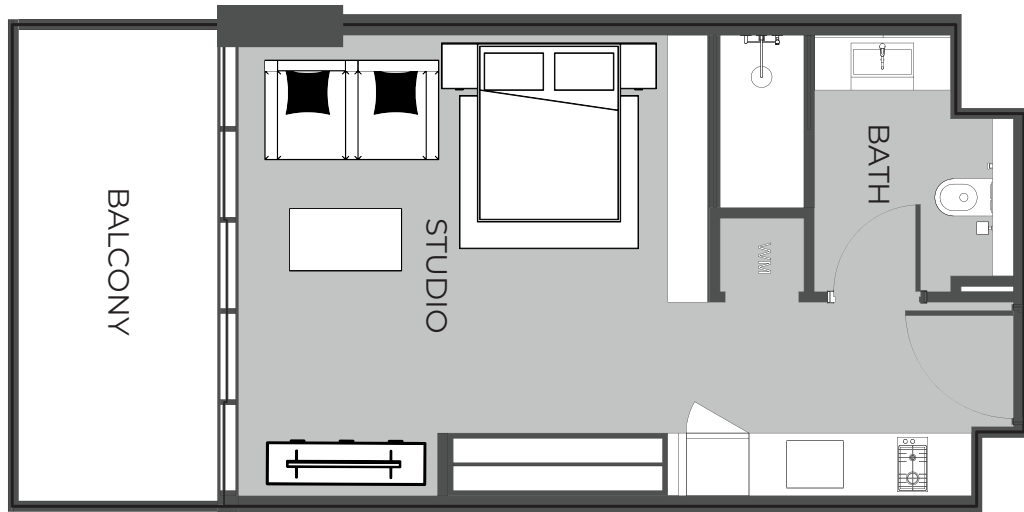

UNIT 1112 STUDIO TYPE A

The Boulevard
BY PRESTIGE ONE

UNIT SIZE

UNIT AREA	369.42FT ²
BALCONY AREA	96.98FT ²
TOTAL AREA	466.40FT ²

UNIT 1113 STUDIO TYPE A

The Boulevard
BY PRESTIGE ONE

UNIT SIZE

UNIT AREA	369.42FT ²
BALCONY AREA	96.98FT ²
TOTAL AREA	466.40FT ²