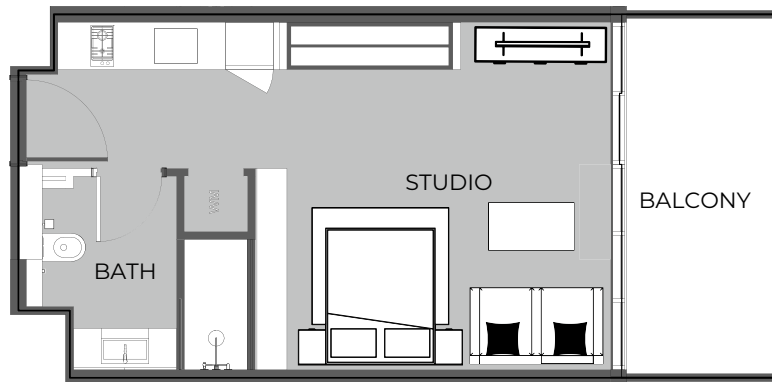

UNIT 1303 STUDIO TYPE A

The Boulevard
BY PRESTIGE ONE

UNIT SIZE

UNIT AREA	369.53FT²
BALCONY AREA	86.76FT²
TOTAL AREA	456.50FT²