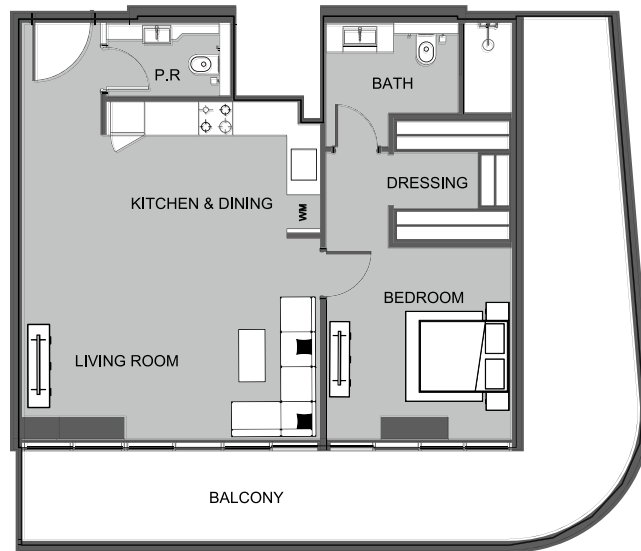

UNIT 904 1-BEDROOM TYPE D

The Boulevard
BY PRESTIGE ONE