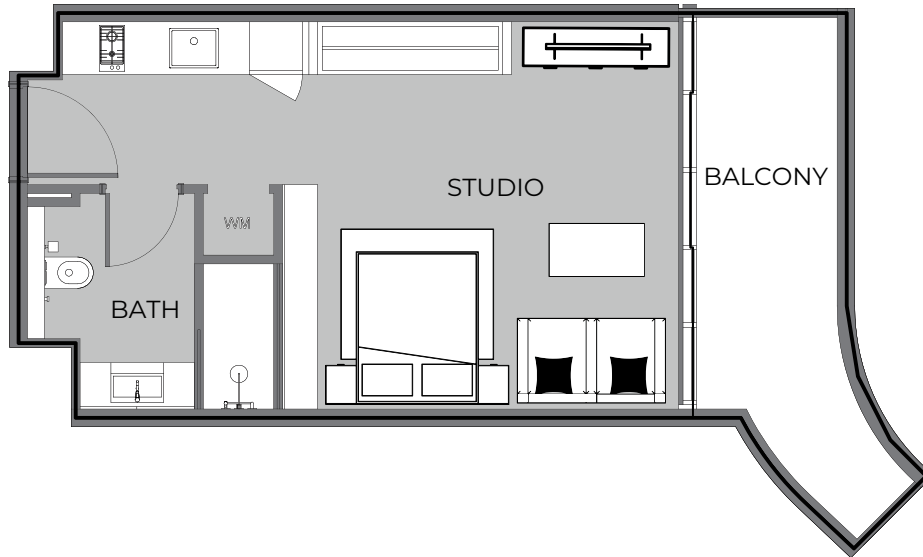

UNIT 824 STUDIO TYPE A

The Boulevard
BY PRESTIGE ONE

UNIT SIZE

UNIT AREA	69.31FT ²
BALCONY AREA	68.67FT ²
TOTAL AREA	437.98FT ²

UNIT 901 STUDIO TYPE A

The Boulevard
BY PRESTIGE ONE

UNIT SIZE

UNIT AREA	369.53FT ²
BALCONY AREA	107.64FT ²
TOTAL AREA	477.16FT ²