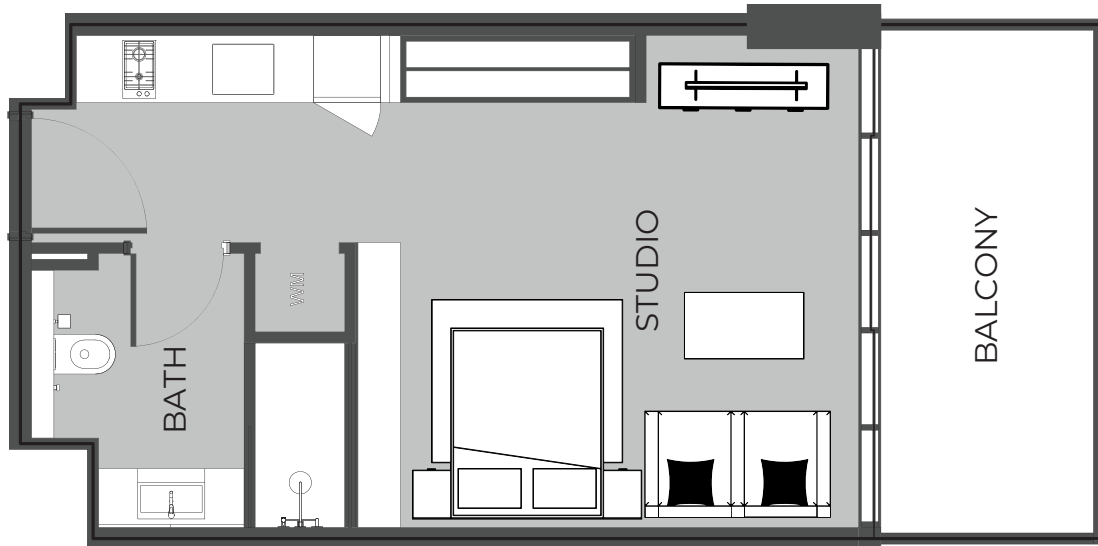

UNIT 1022 STUDIO TYPE A

The Boulevard
BY PRESTIGE ONE