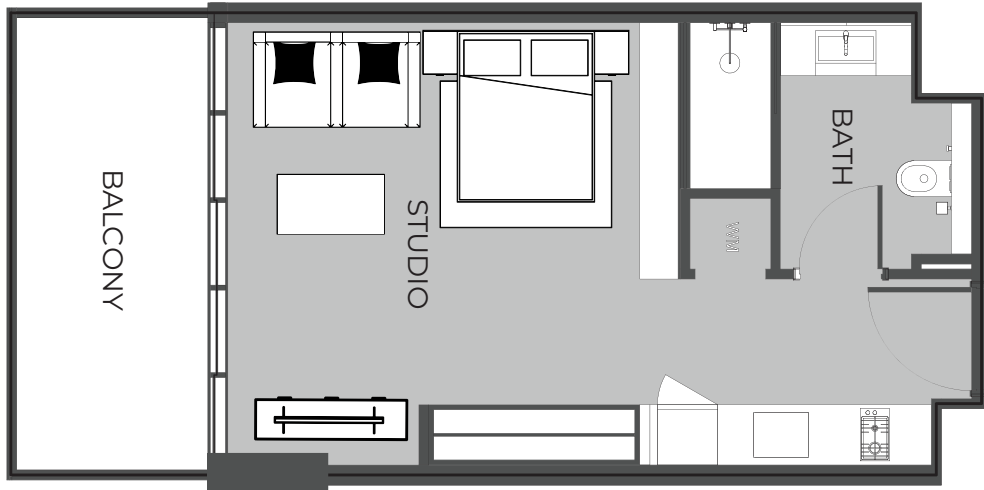

UNIT 514 STUDIO TYPE A

The Boulevard
BY PRESTIGE ONE