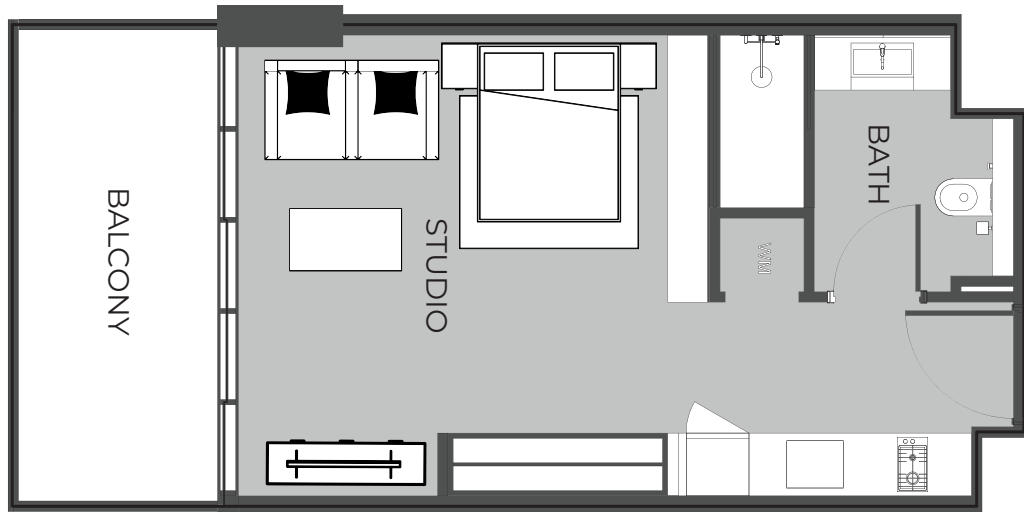

UNIT 1114 STUDIO TYPE A

The Boulevard
BY PRESTIGE ONE

UNIT SIZE

UNIT AREA	369.42FT ²
BALCONY AREA	96.98FT ²
TOTAL AREA	466.40FT ²

UNIT 1115 STUDIO TYPE A

The Boulevard
BY PRESTIGE ONE

UNIT SIZE

UNIT AREA	369.42FT ²
BALCONY AREA	96.98FT ²
TOTAL AREA	466.40FT ²