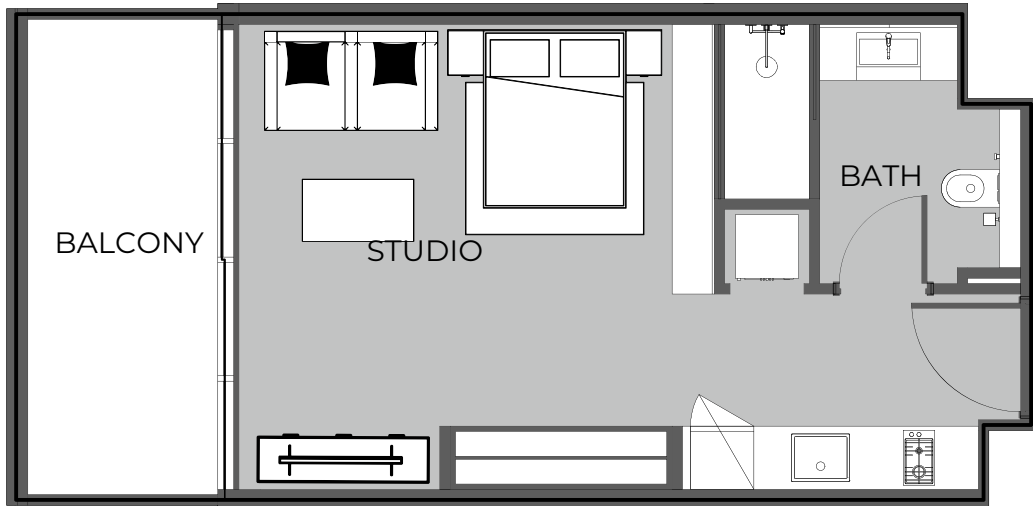

PRESTIGE ONE

The Boulevard
BY PRESTIGE ONE

UNIT 1305 2-BEDROOM TYPE E

The Boulevard
BY PRESTIGE ONE

UNIT SIZE

UNIT AREA	771.45FT ²
BALCONY AREA	487.93FT ²
TOTAL AREA	1,259.38FT ²

UNIT 1306 STUDIO TYPE A

The Boulevard
BY PRESTIGE ONE