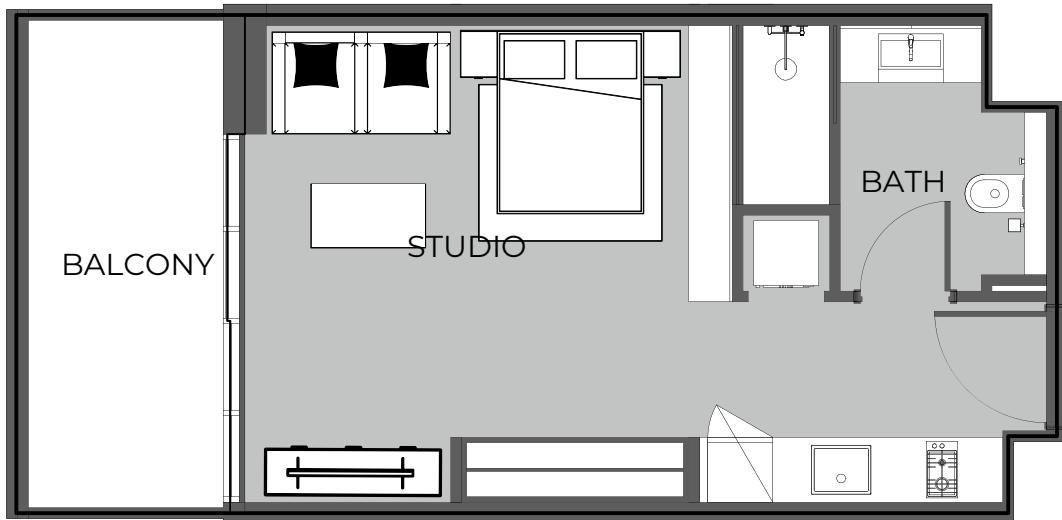

UNIT 607 STUDIO TYPE A

The Boulevard
BY PRESTIGE ONE