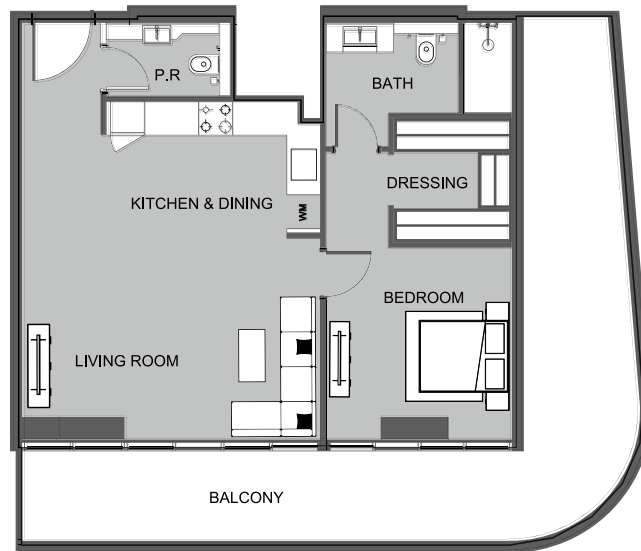

UNIT 303 STUDIO TYPE A

The Boulevard
BY PRESTIGE ONE

UNIT SIZE

UNIT AREA	369.53FT ²
BALCONY AREA	86.76FT ²
TOTAL AREA	456.50FT ²

UNIT 304 1-BEDROOM TYPE D

The Boulevard
BY PRESTIGE ONE

UNIT SIZE

UNIT AREA	709.02FT ²
BALCONY AREA	363.60FT ²
TOTAL AREA	1,072.62FT ²