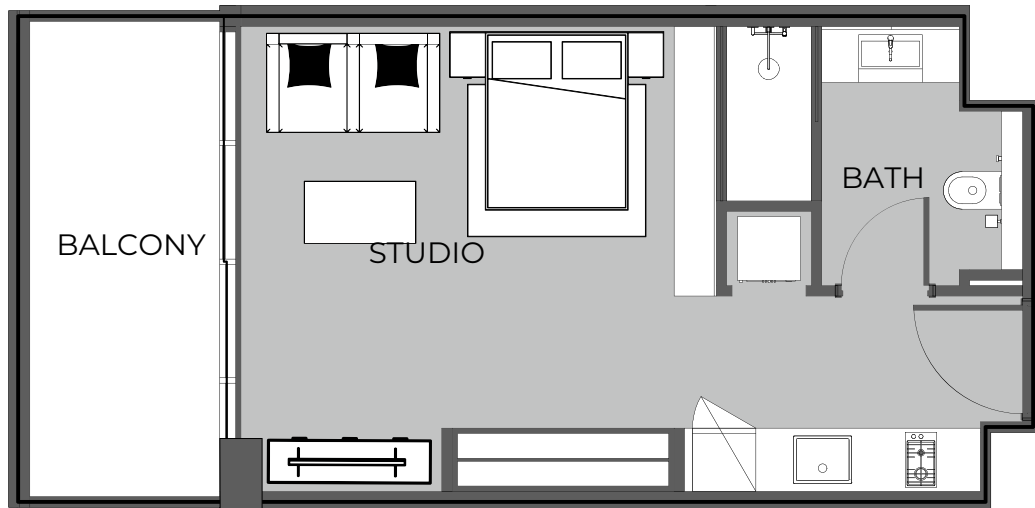

UNIT 207 STUDIO TYPE A

The Boulevard
BY PRESTIGE ONE

UNIT SIZE

UNIT AREA	367.48FT ²
BALCONY AREA	101.40FT ²
TOTAL AREA	468.88FT ²

UNIT 208 STUDIO TYPE A

The Boulevard
BY PRESTIGE ONE

UNIT SIZE

UNIT AREA	368.34FT ²
BALCONY AREA	101.53FT ²
TOTAL AREA	468.88FT ²