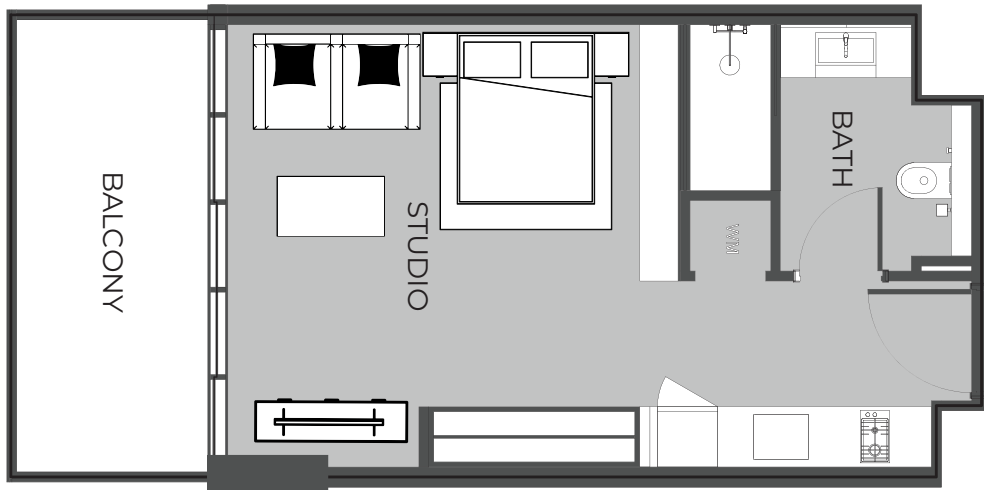

UNIT 816 STUDIO TYPE A

The Boulevard
BY PRESTIGE ONE