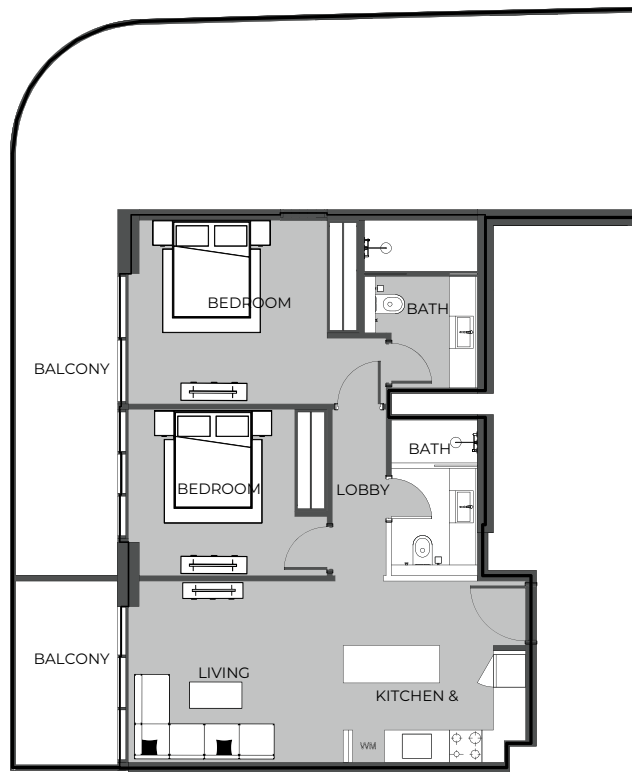

UNIT 105 2-BEDROOM TYPE E

The Boulevard
BY PRESTIGE ONE