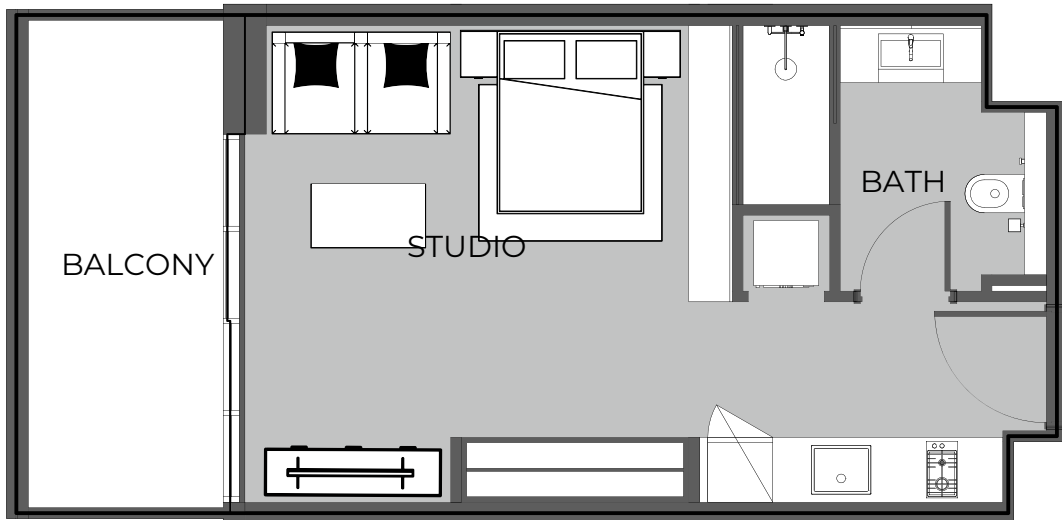

UNIT 307 STUDIO TYPE A

The Boulevard
BY PRESTIGE ONE