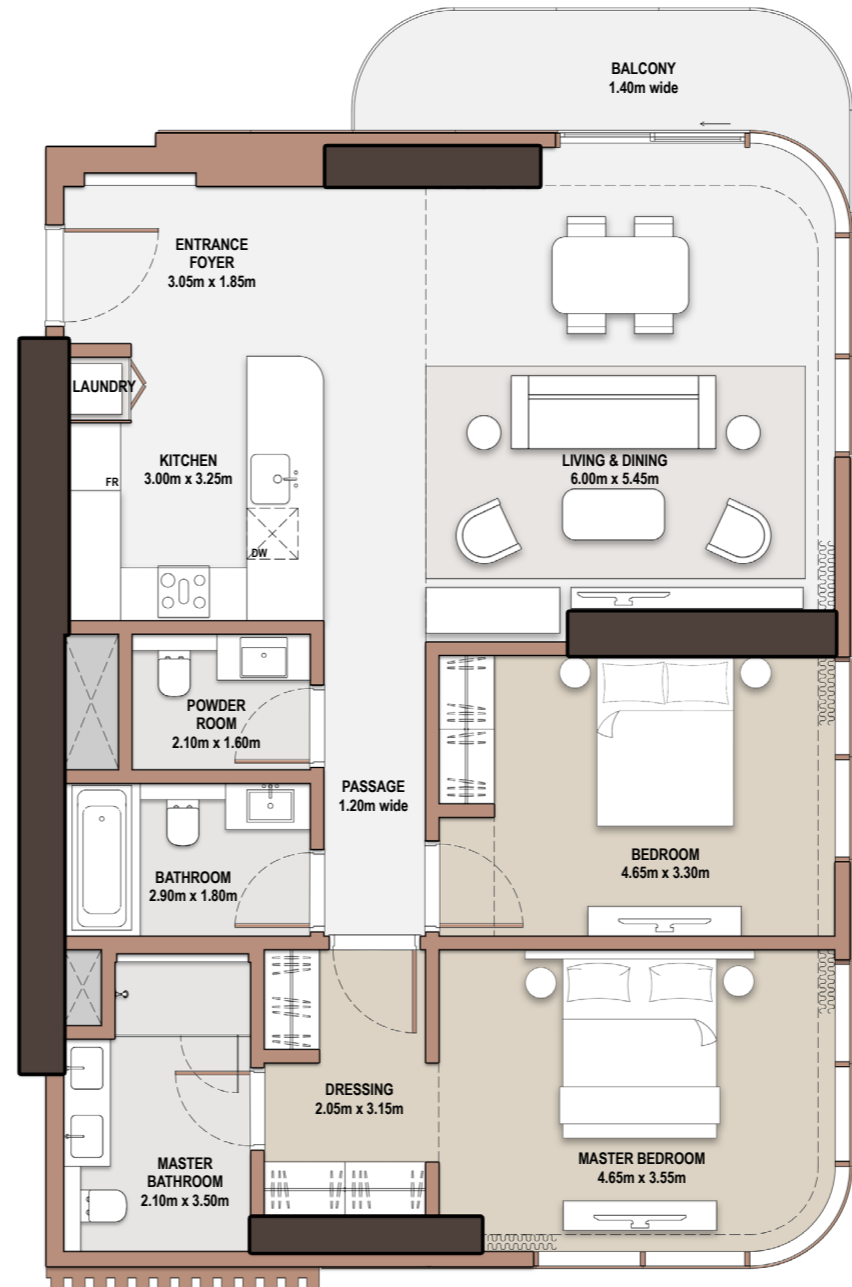

2-Bedroom

- *Type* B-2B-C.1

Unit Number		2103	
Unit Type	Suite Area NIA	SQM | SQFT	
B-2B-C.1	118.99	| 1,280.80	
Balcony Area	Total Area NSA	SQM | SQFT	
9.13 | 98.27	128.12	| 1,379.07