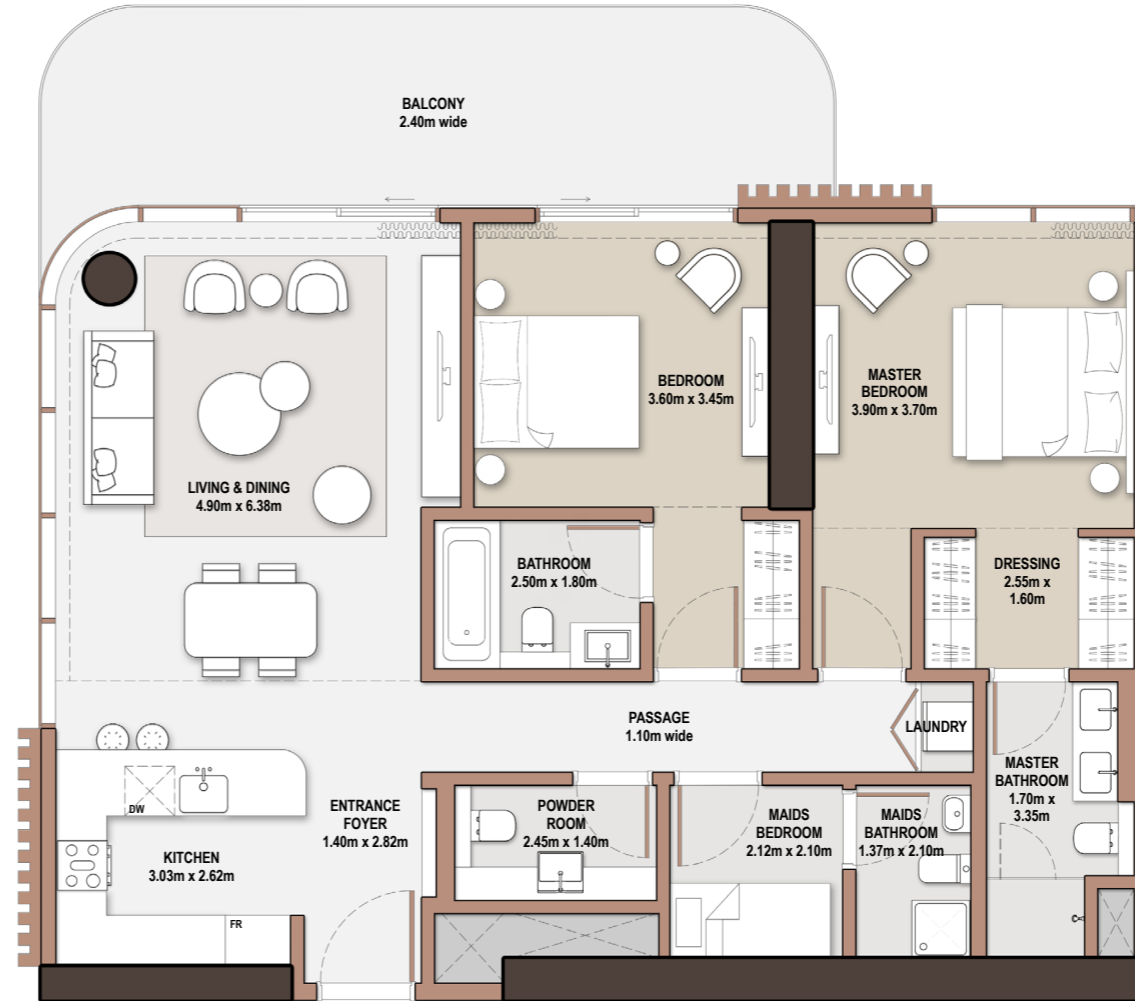

FLOOR 3, 5, 7, 11, 13, 17, 19, 21, 23

FLOOR 9

2-Bedroom

- *Type* A-2BM-A.3

FLOOR 01

Unit Number		105	
Unit Type	Suite Area NIA	SQM SQFT	
A-2BM-A.3	120.34		1,295.33
Balcony Area	Total Area NSA	SQM SQFT	
23.59	143.93		1,549.25