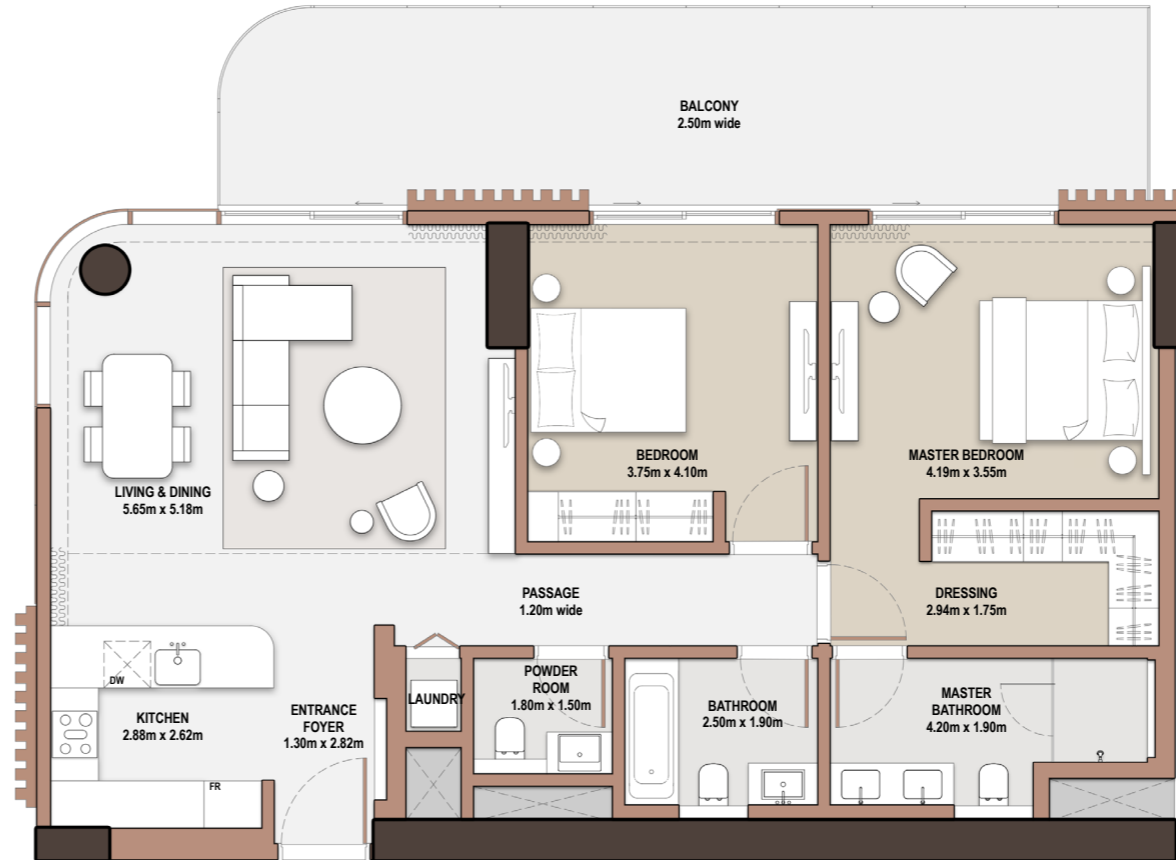

2-Bedroom

- *Type* C-2B-D.1

FLOOR 31

Unit Number		3105	
Unit Type	Suite Area NIA	SQM | SQFT	
C-2B-D.1	113.76	| 1,224.50	
Balcony Area	Total Area NSA	SQM | SQFT	
32.14 | 345.95	145.90	| 1,570.45