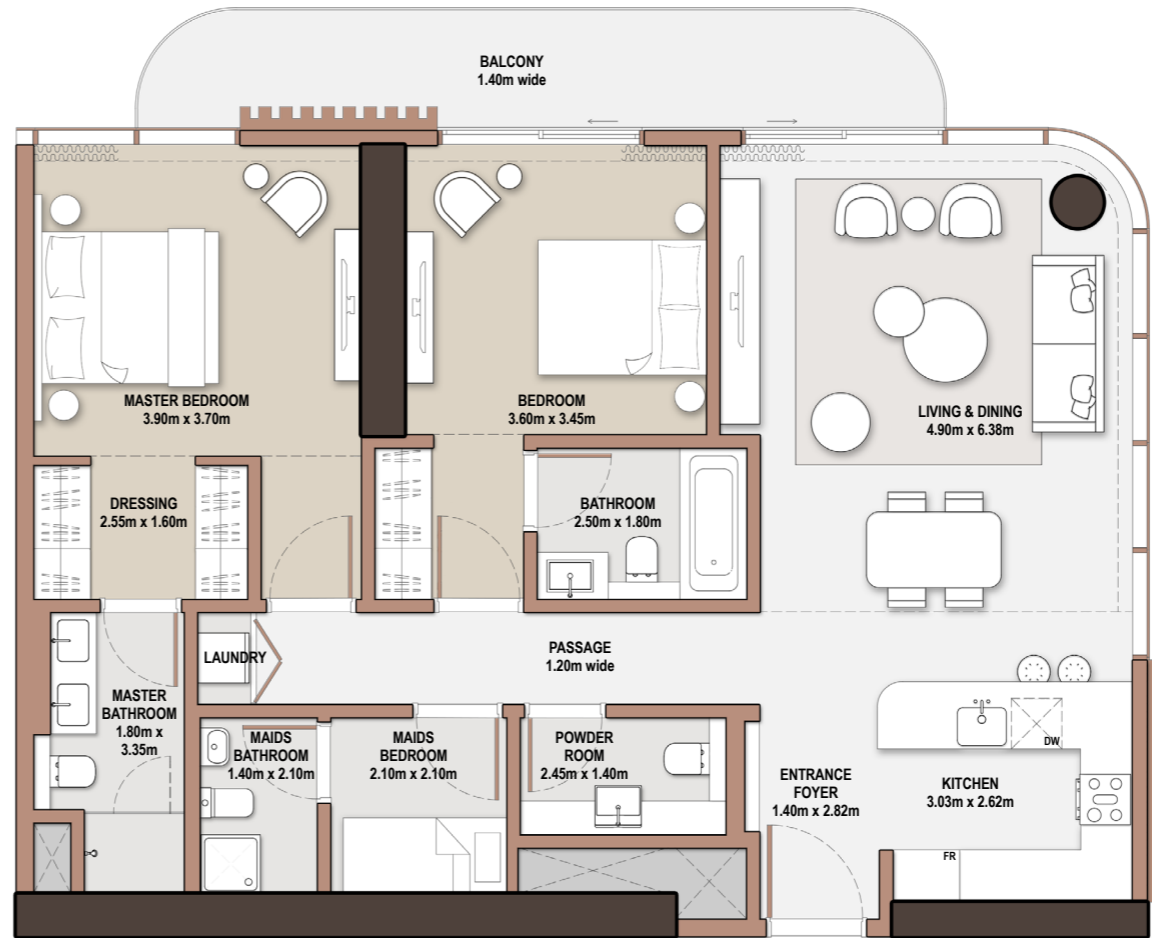

2-Bedroom

- *Type* C-2B-K.1

FLOOR 32

Unit Number		3205	
Unit Type	Suite Area NIA	SQM SQFT	
C-2B-K.1	113.66	1,223.42	
Balcony Area	Total Area NSA	SQM SQFT	
10.22 110.01	123.88	1,333.43	

2-Bedroom

- *Type* C-2BM-A.1