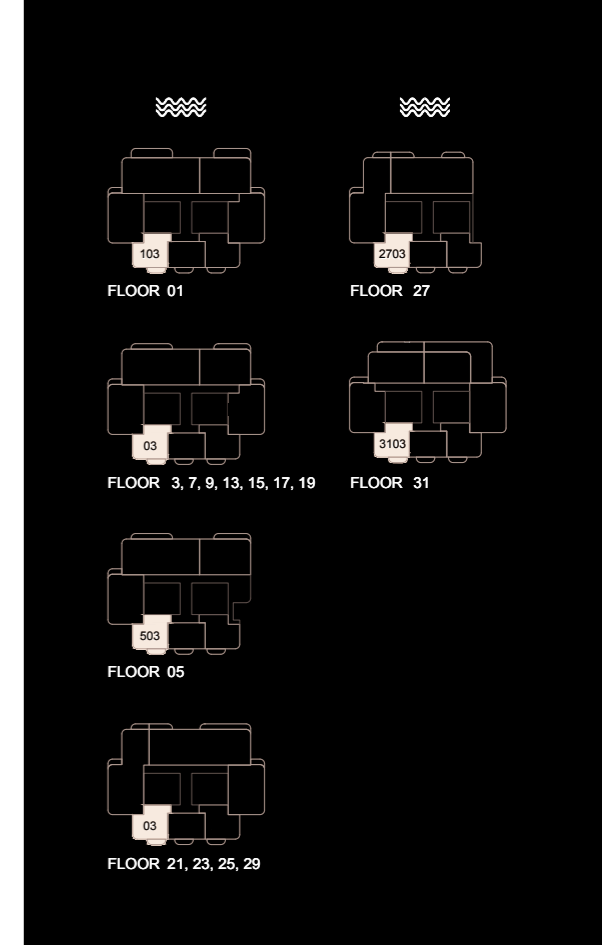

1-Bedroom

- *Type* C-1B-B.1

Unit Number	
103, 303, 503, 703, 903, 1303, 1503, 1703, 1903, 2103, 2303, 2503, 2703, 2903, 3103	
Unit Type	Suite Area NIA SQM | SQFT
C-1B-B.1	72.75 | 783.07
Balcony Area SQM | SQFT	Total Area NSA SQM | SQFT
6.64 | 71.47	79.39 | 854.55