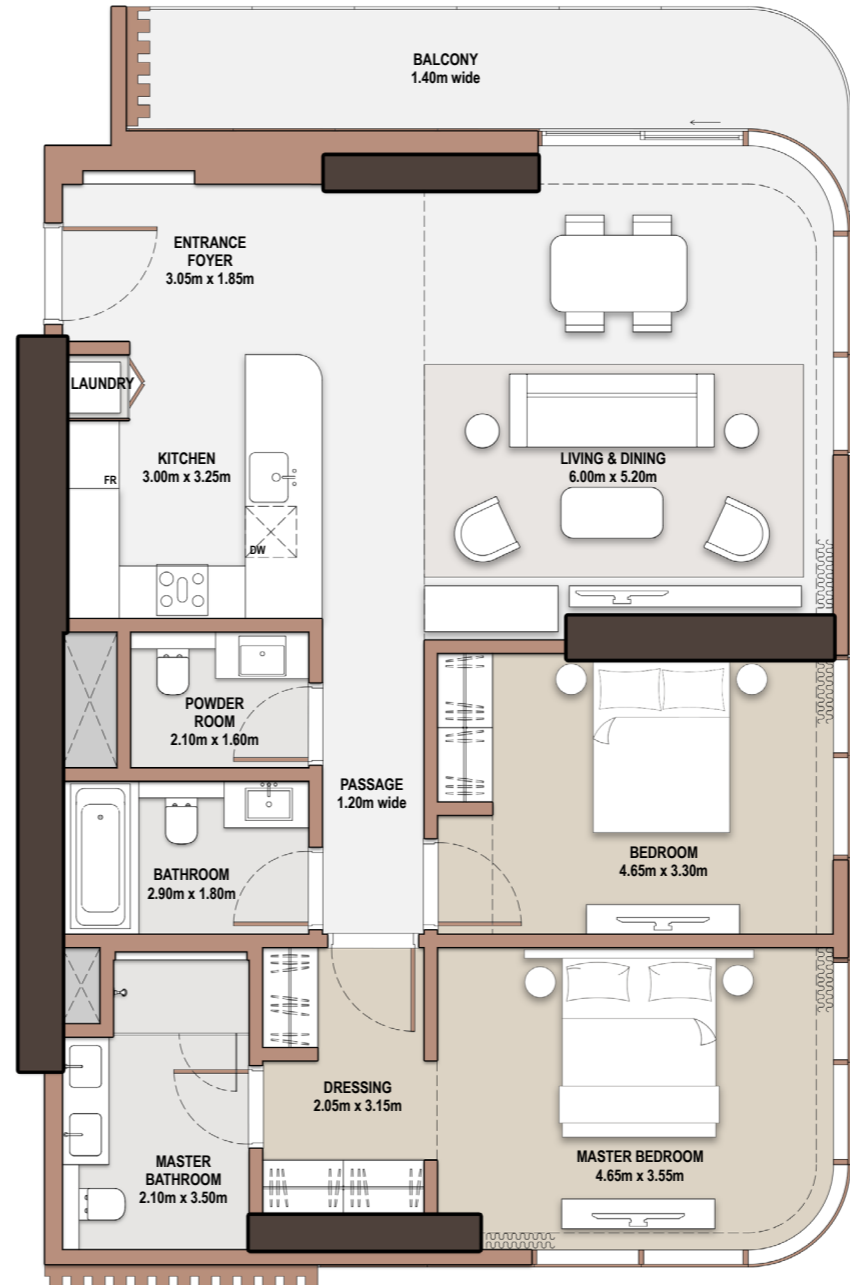

1-Bedroom

- *Type* A-1B-A.2

Unit Number			
202, 402, 602, 802, 1002, 1202, 1402, 1802, 2002, 2202, 2402, 2602, 2802			
Unit Type		Suite Area NIA	
A-1B-A.2		63.71 685.77	
Balcony Area		Total Area NSA	
6.40 68.89		70.11 754.66	

2-Bedroom

- *Type* B-2B-C.1

Unit Number		2103	
Unit Type	Suite Area NIA	SQM SQFT	
B-2B-C.1	118.99	1,280.80	
Balcony Area	Total Area NSA	SQM SQFT	
9.13 98.27	128.12	1,379.07	

2-Bedroom

- *Type* B-2B-C.2

Unit Number		3205	
Unit Type	Suite Area NIA	SQM SQFT	
B-2B-C.2	118.97	1,280.58	
Balcony Area	Total Area NSA	SQM SQFT	
14.42 155.22	133.39	1,435.80	