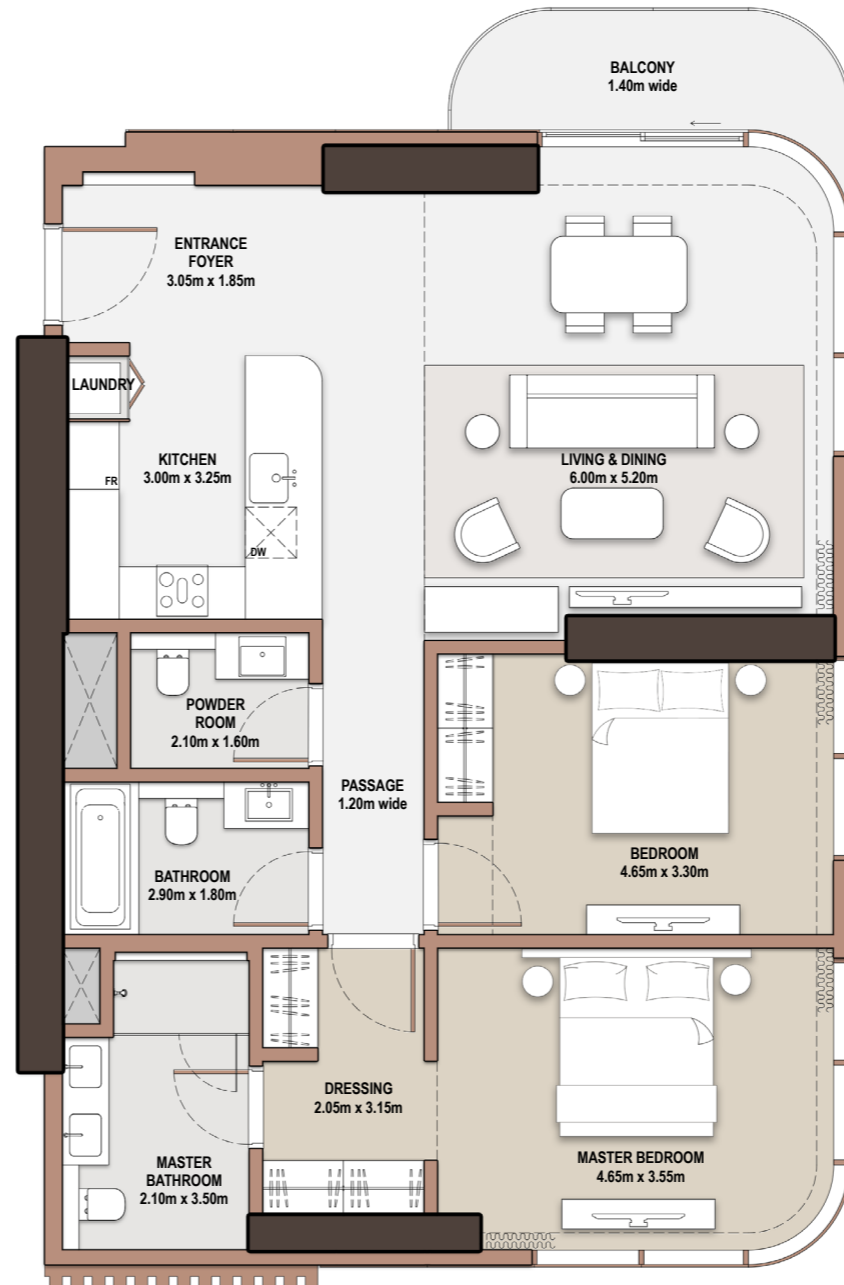

2-Bedroom

- *Type* B-2B-C.3

Unit Number			
3305, 3405, 3505			
Unit Type	Suite Area NIA	SQM | SQFT	
B-2B-C.3	118.97	| 1,280.58	
Balcony Area	Total Area NSA	SQM | SQFT	
6.98 | 75.13	125.95	| 1,355.71