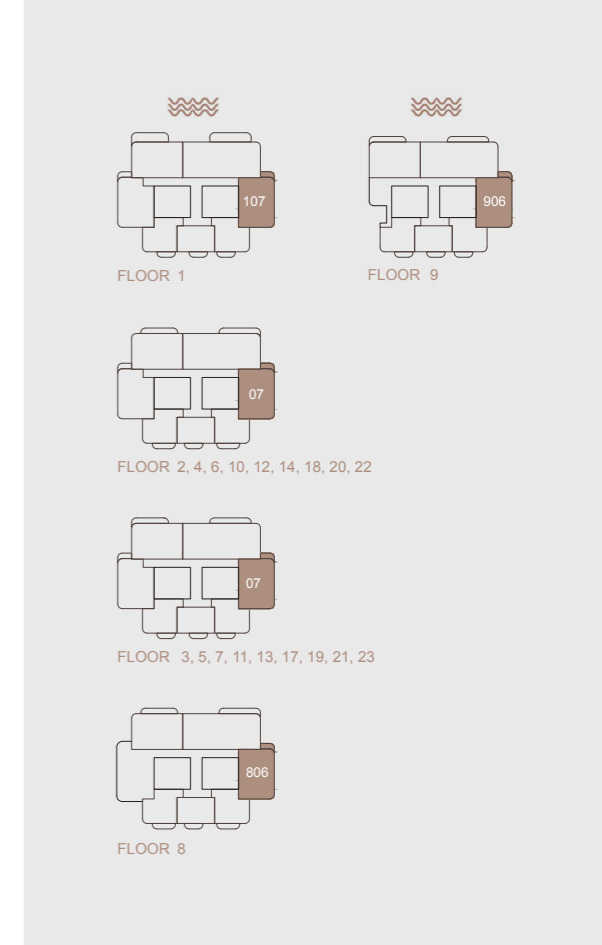

2-Bedroom

- *Type* A-2B-B.1

Unit Number			
107, 207, 307, 407, 507, 607, 707, 806, 906, 1007, 1107, 1207, 1307, 1407, 1707, 1807, 1907, 2007, 2107, 2207, 2307			
Unit Type	Suite Area NIA	SQM | SQFT	
A-2B-B.1	118.11	| 1,271.32	
Balcony Area	Total Area NSA	SQM | SQFT	
5.48 | 58.99	123.59	| 1,330.31