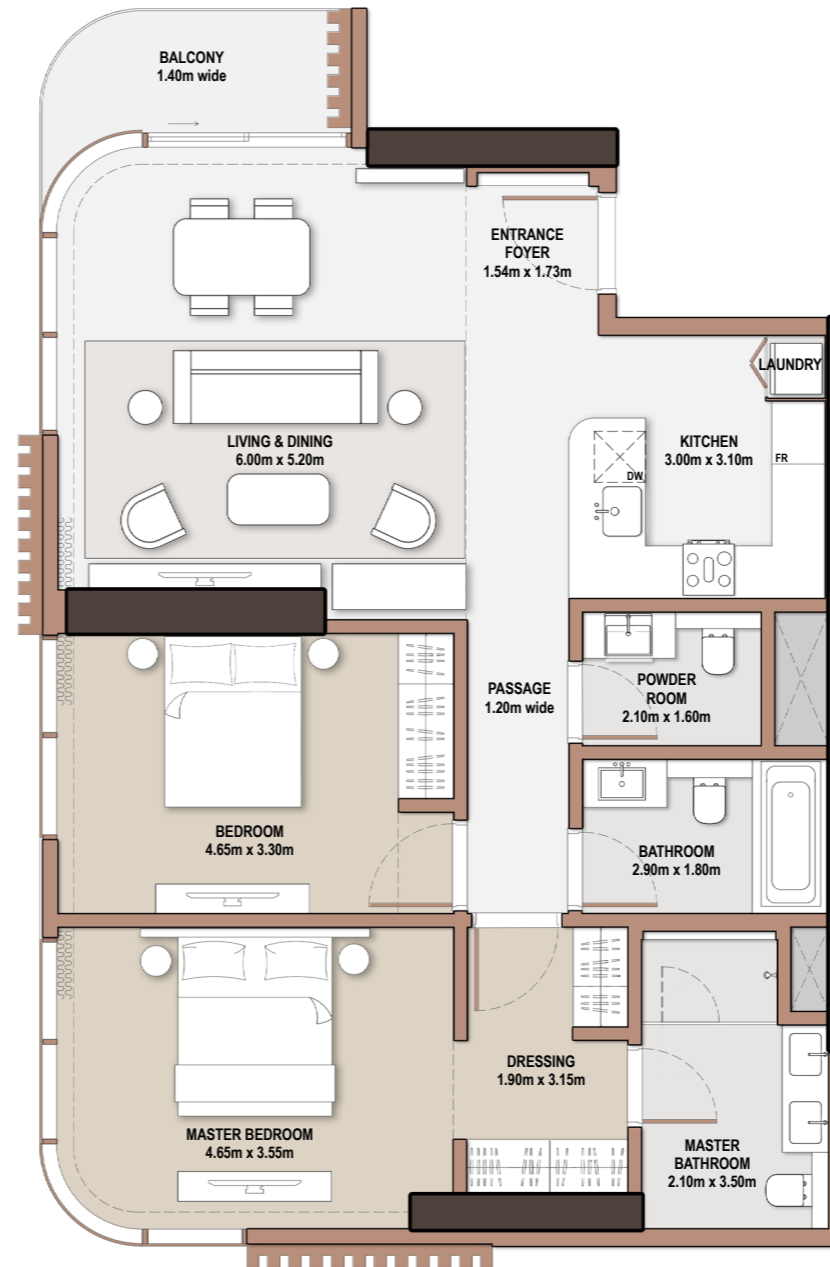

1-Bedroom

- *Type* A-1B-C.1

Unit Number			
103, 303, 503, 703, 903, 1103, 1303, 1703, 1903, 2103, 2303, 2503, 2703, 2903			
Unit Type	Suite Area NIA	SQM SQFT	
A-1B-C.1	74.72	804.28	
Balcony Area	Total Area NSA	SQM SQFT	
6.64 71.47	81.36	875.75	

1-Bedroom

- *Type* A-1B-C.2

Unit Number			
203, 403, 603, 803, 1003, 1203, 1403, 1803, 2003, 2203, 2403, 2603, 2803			
Unit Type	Suite Area NIA	SQM SQFT	
A-1B-C.2	74.72	804.28	
Balcony Area	Total Area NSA	SQM SQFT	
8.36 89.99	83.08	894.26	

2-Bedroom

- *Type* A-2B-A.1

FLOOR 01

FLOOR 2, 4, 6, 10, 12, 14, 18, 20, 22

FLOOR 3, 5, 7, 11, 13, 17, 19, 21, 23

Unit Number			
104, 204, 304, 404, 504, 604, 704, 1004, 1104, 1204, 1304, 1404, 1704, 1804, 1904, 2004, 2104, 2204, 2304			
Unit Type	Suite Area NIA	SQM SQFT	
A-2B-A.1	112.16	1,207.28	
Balcony Area	Total Area NSA	SQM SQFT	
5.48 58.99	117.64	1,266.27	