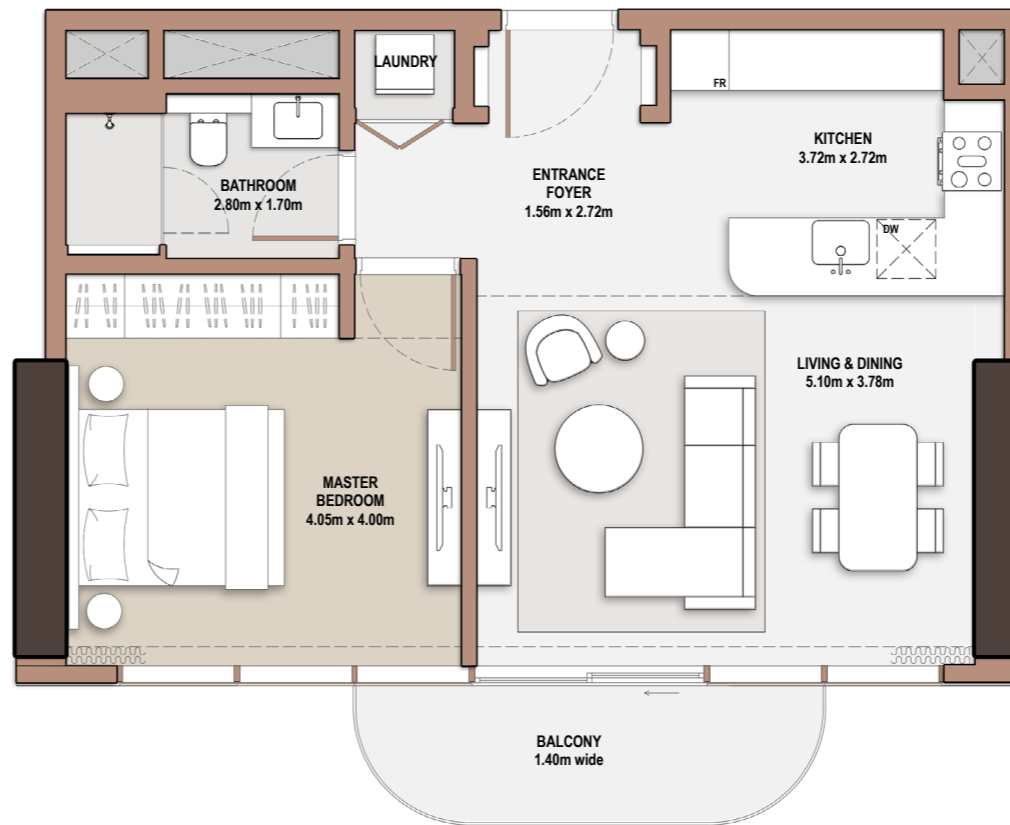

1-Bedroom

- *Type* C-1B-D.1

Unit Number			
202, 402, 602, 802, 1002, 1402, 1602, 1802, 2002, 2202, 2402, 2602, 2802, 3002, 3202			
Unit Type	Suite Area NIA	SQM	SQFT
C-1B-D.1	63.71	|	685.77
Balcony Area	SQM	SQFT	Total Area NSA
6.40	|	68.89	70.11
			SQM
			SQFT
			754.66