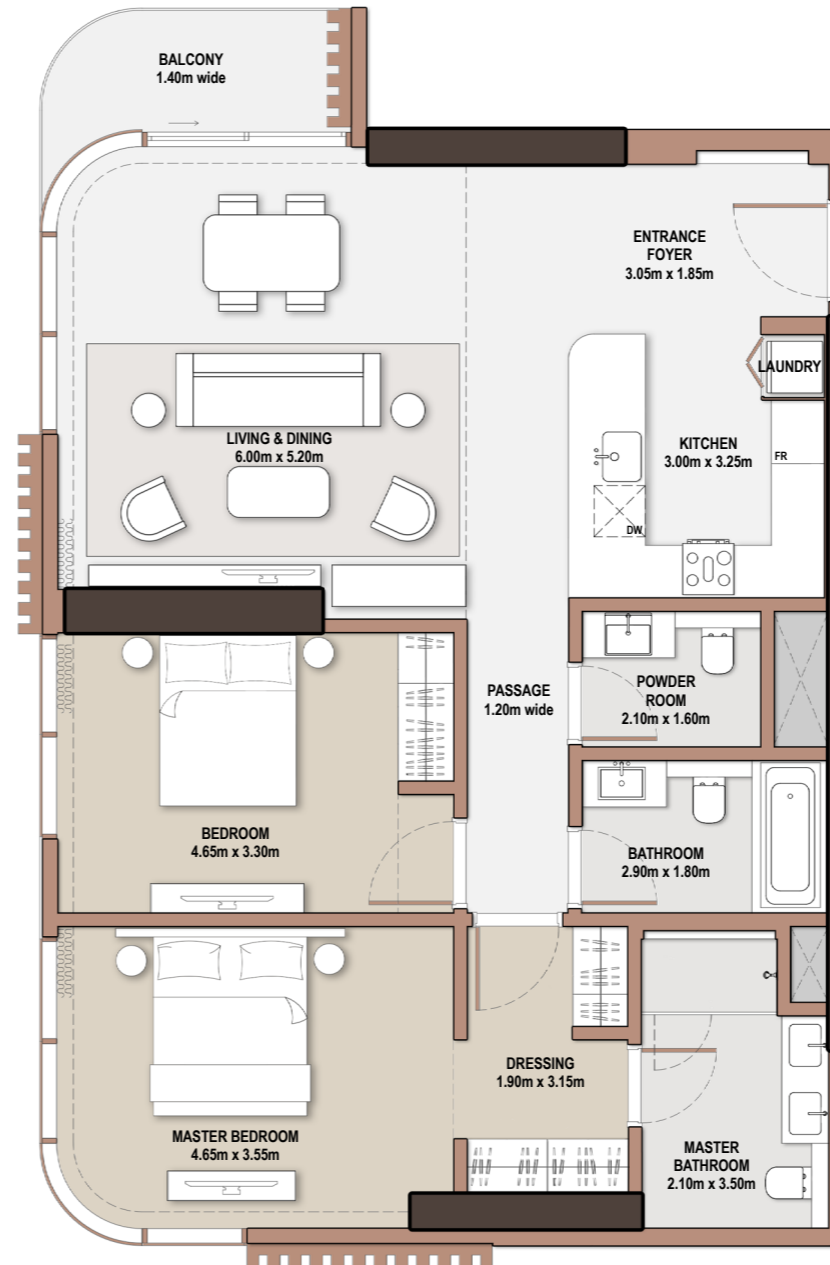

2-Bedroom

- *Type* A-2B-C.1

Unit Number		2704, 2804, 2904	
Unit Type	Suite Area NIA	SQM | SQFT	
A-2B-C.1	117.84	| 1,268.42	
Balcony Area	Total Area NSA	SQM | SQFT	
5.48 | 58.99	123.32	| 1,327.40