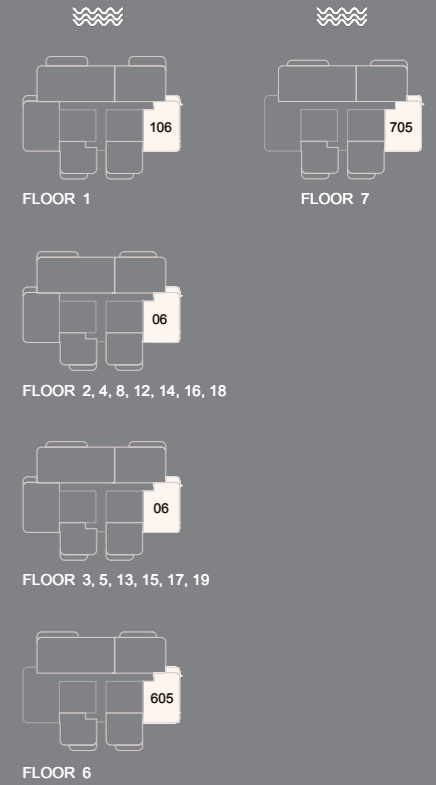

2-Bedroom

- *Type* B-2B-A.1

Unit Number			
106, 206, 306, 406, 506, 605, 705, 806, 1206, 1306, 1406, 1506, 1606, 1706, 1806, 1906			
Unit Type	Suite Area NIA	SQM | SQFT	
B-2B-A.1	112.24	| 1,208.14	
Balcony Area	SQM | SQFT	Total Area NSA	SQM | SQFT
5.49 | 59.09		117.73	| 1,267.23