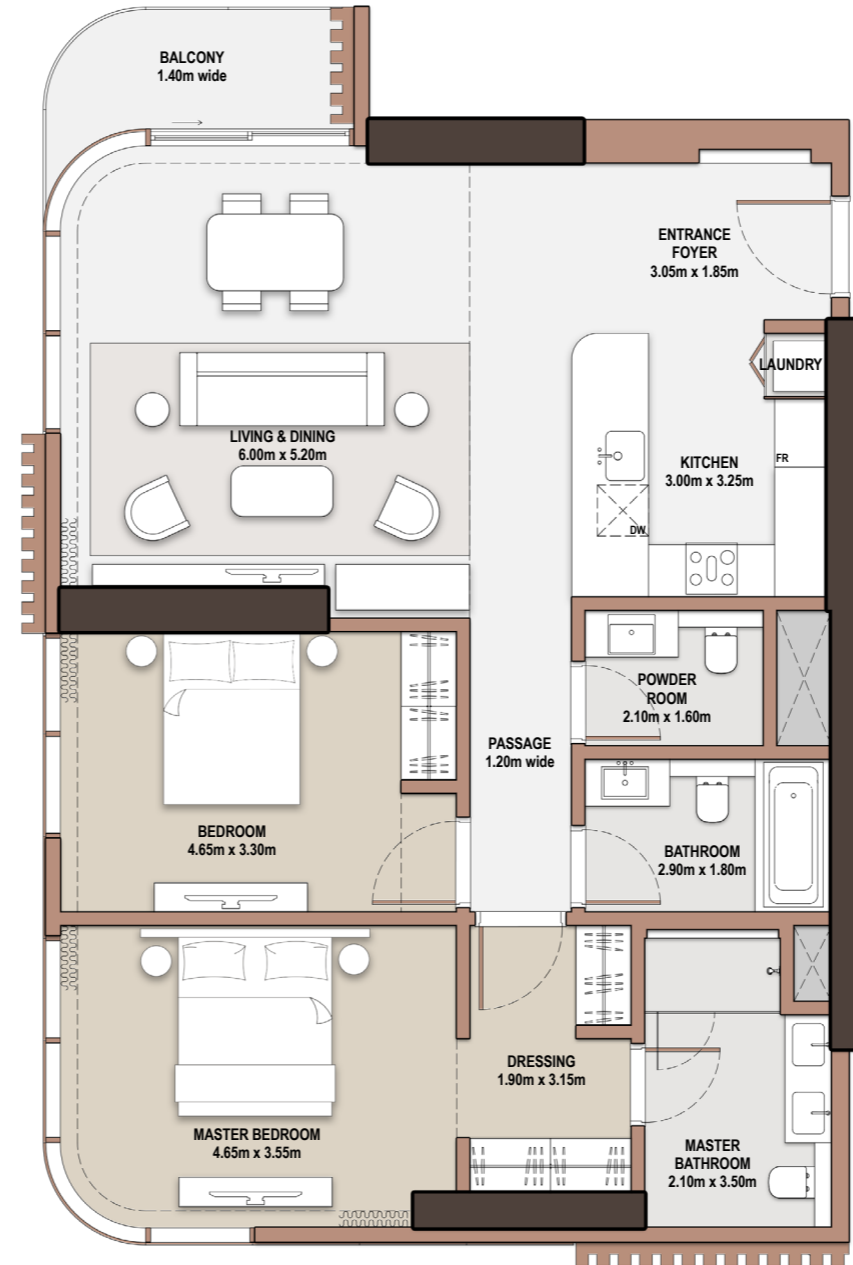

2-Bedroom

- *Type* B-2B-B.1

Unit Number			
103, 203, 303, 403, 503, 803, 903, 1003, 1103, 1203, 1303, 1403, 1503, 1603, 1703, 1803, 1903, 2101, 2903, 3003			
Unit Type	Suite Area NIA	SQM | SQFT	
B-2B-B.1	118.21	| 1,272.40	
Balcony Area	Total Area NSA	SQM | SQFT	
5.48 | 58.99	123.69	| 1,331.39