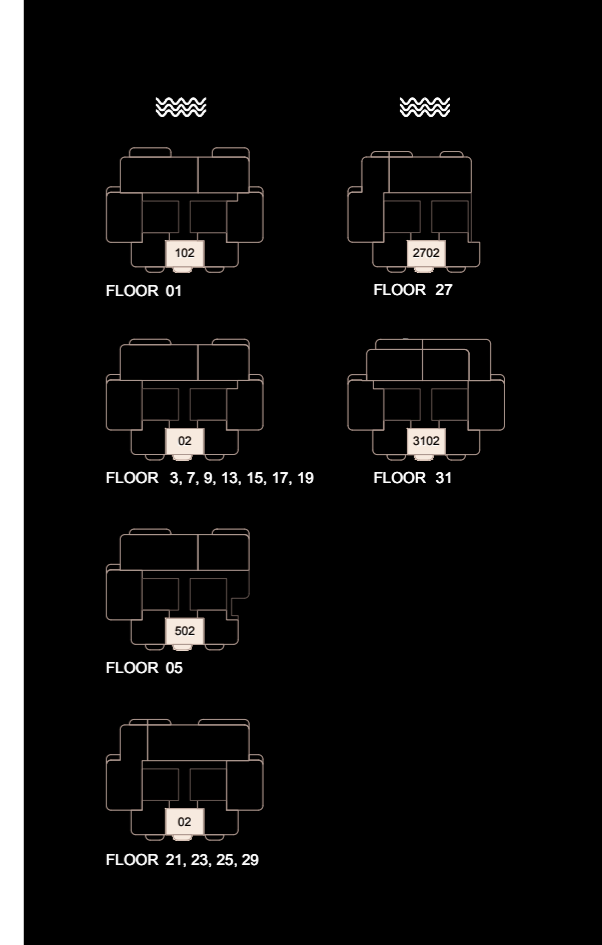

Tower

C

1-Bedroom

- *Type* C-1B-A.1

Unit Number			
102, 302, 502, 702, 902, 1302, 1502, 1702, 1902, 2102, 2302, 2502, 2702, 2902, 3102			
Unit Type	Suite Area NIA	SQM	sqft
C-1B-A.1	63.56		684.15
Balcony Area	SQM		sqft
6.56		70.61	
Total Area NSA	SQM		sqft
70.12		754.76	