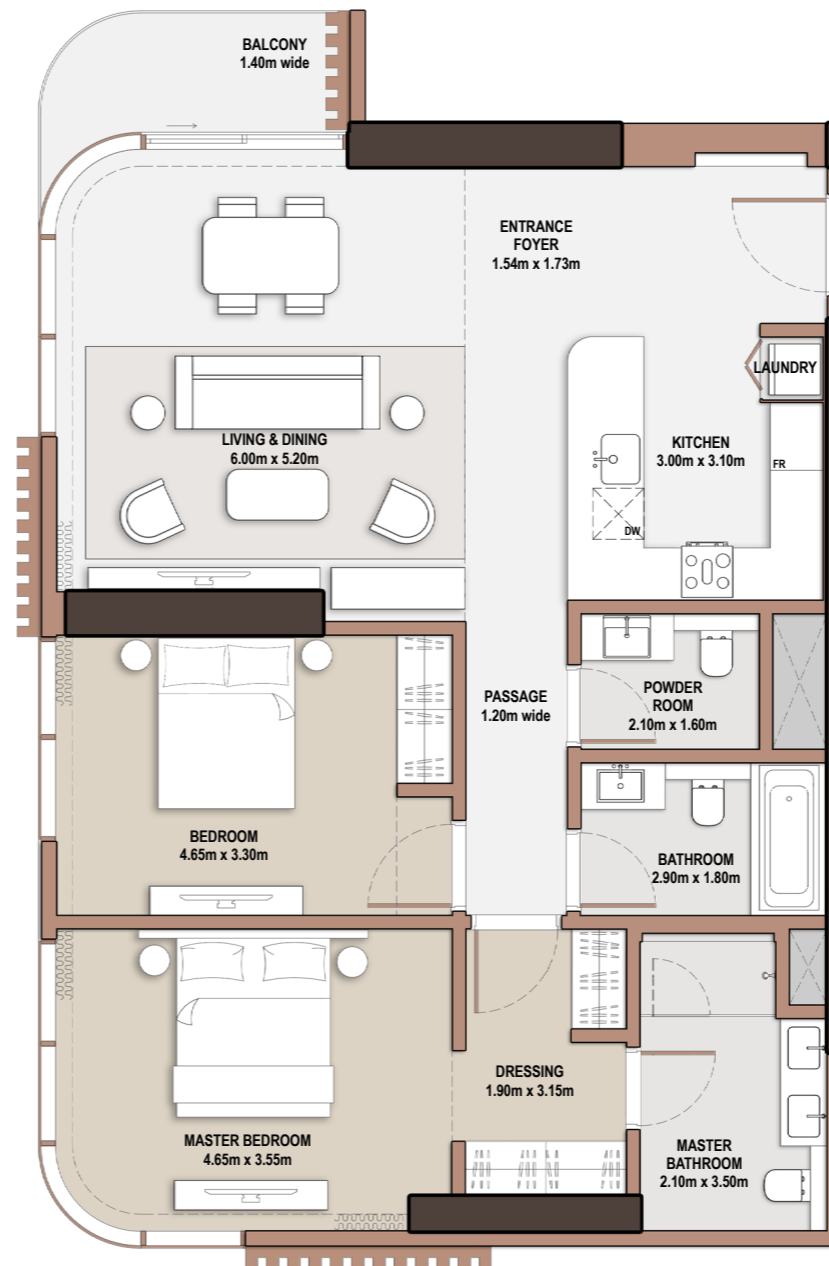

2-Bedroom

- *Type* C-2B-B.1

Unit Number			
104, 204, 304, 404, 504, 604, 704, 804, 904, 1004, 1304, 1404, 1504, 1604, 1704, 1804, 1904			
Unit Type	Suite Area NIA	SQM	SQFT
C-2B-B.1	118.11	|	1,271.32
Balcony Area	Total Area NSA	SQM	SQFT
5.48	123.59	|	1,330.31