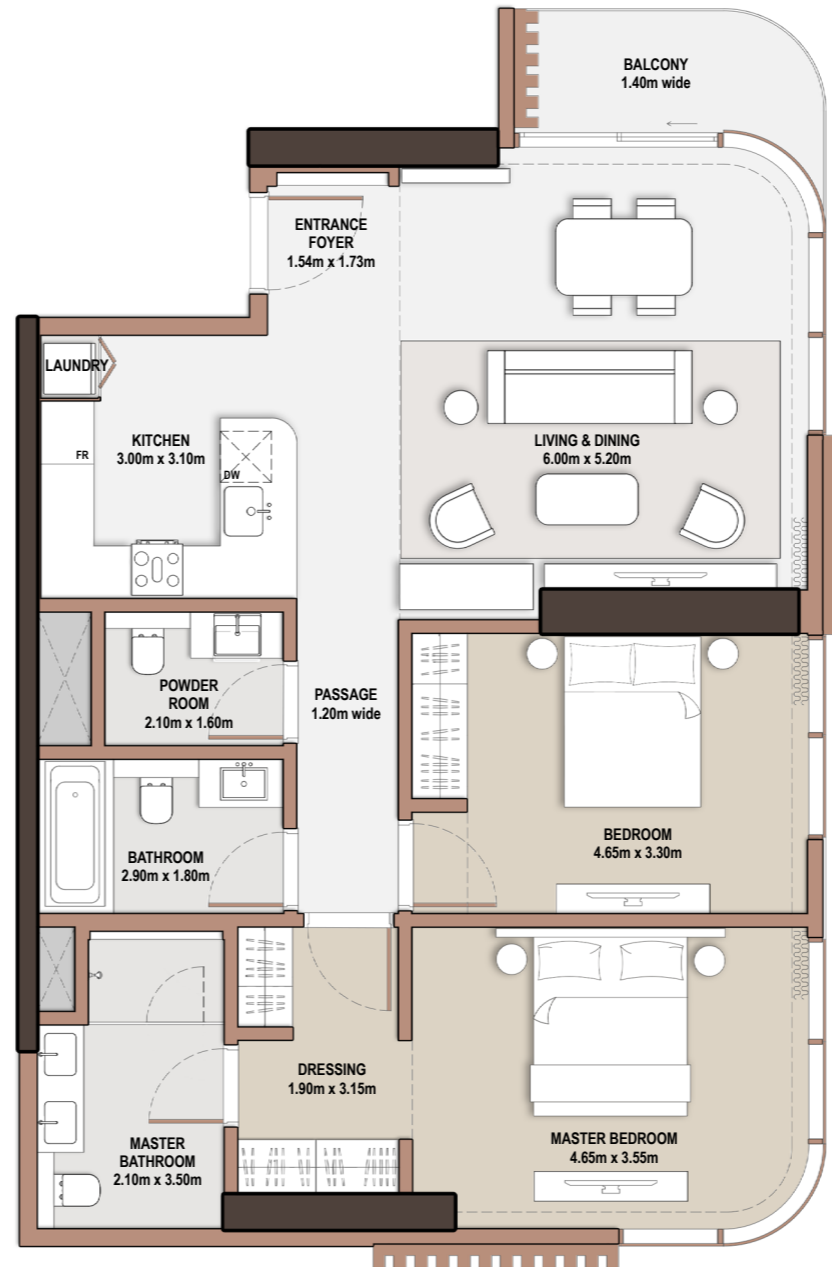

2-Bedroom

- *Type* C-2B-A.1

Unit Number			
107, 207, 307, 607, 707, 807, 907, 1007, 1307, 1407, 1507, 1607, 1707, 1807, 1907			
Unit Type	Suite Area NIA	SQM | SQFT	
C-2B-A.1	112.16	| 1,207.28	
Balcony Area	SQM | SQFT	Total Area NSA	SQM | SQFT
5.48 | 58.99		117.64	| 1,266.27