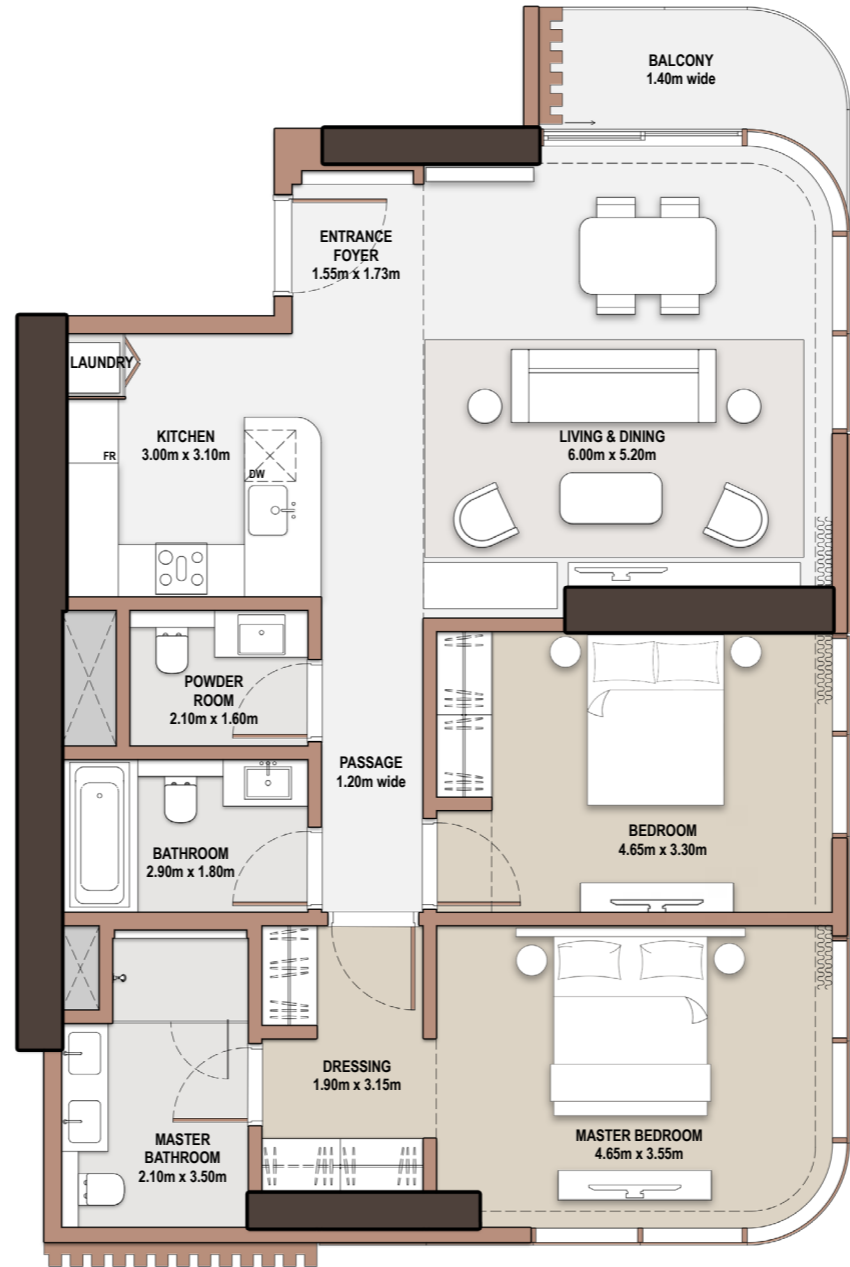

2-Bedroom

- *Type* B-2B-A.1

Unit Number			
106, 206, 306, 406, 506, 605, 705, 806, 1206, 1306, 1406, 1506, 1606, 1706, 1806, 1906			
Unit Type	Suite Area NIA	SQM | SQFT	
B-2B-A.1	112.24	| 1,208.14	
Balcony Area	SQM | SQFT	Total Area NSA	SQM | SQFT
5.49 | 59.09		117.73	| 1,267.23