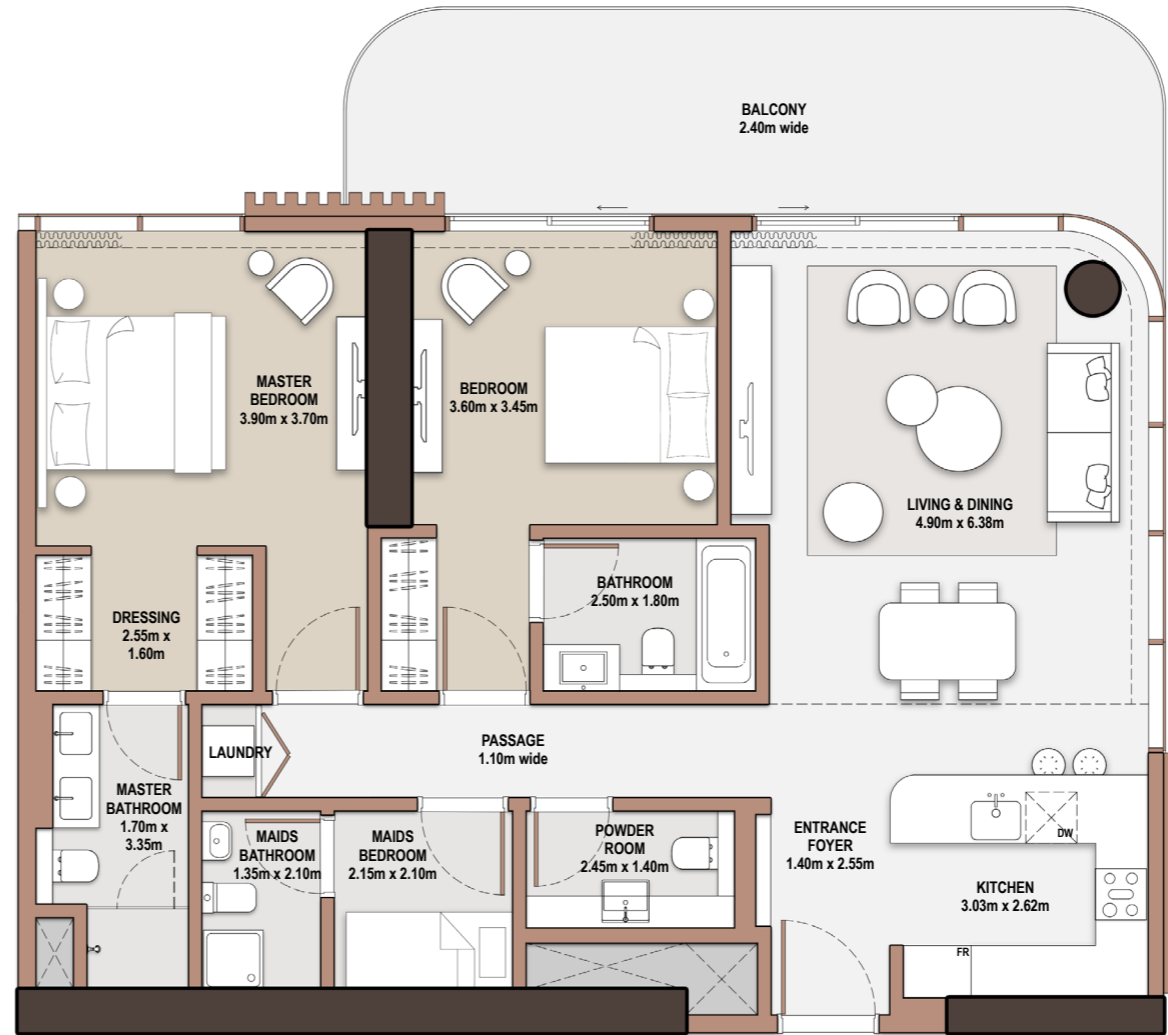

2-Bedroom

- *Type* B-2BM-A.3

Unit Number			
105			
Unit Type	Suite Area NIA	SQM | SQFT	
B-2BM-A.3	120.35	| 1,295.44	
Balcony Area	SQM | SQFT	Total Area NSA	SQM | SQFT
23.59	| 253.92	143.94	| 1,549.36