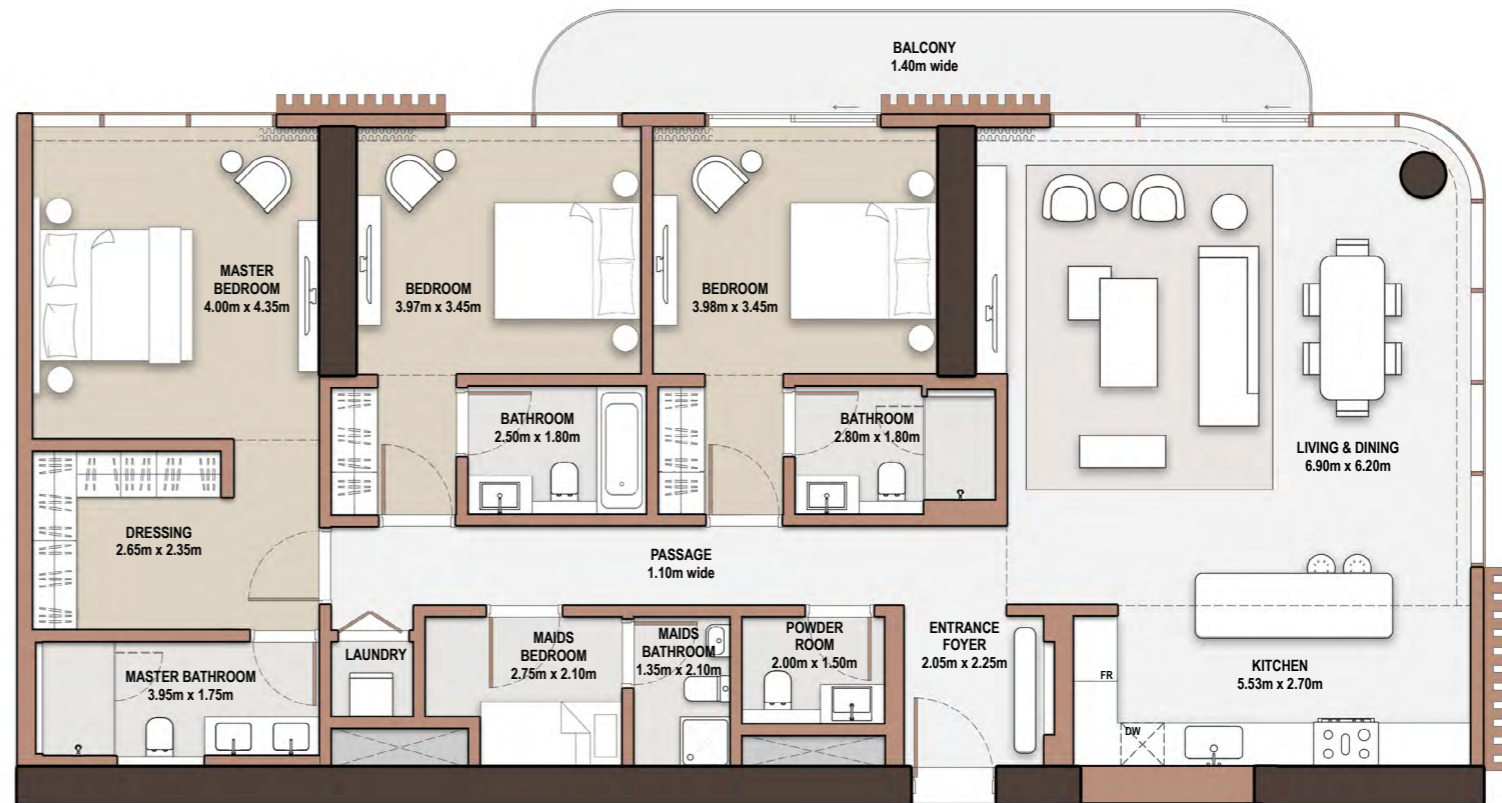

Unit Number		306, 506, 706, 905, 1106, 1306, 1706, 1906, 2106, 2306	
Unit Type	Suite Area NIA	SQM | SQFT	A-3B-A.2 | 184.39 | 1,984.76
Balcony Area	Total Area NSA	SQM | SQFT	15.48 | 166.63 | 199.87 | 2,151.38