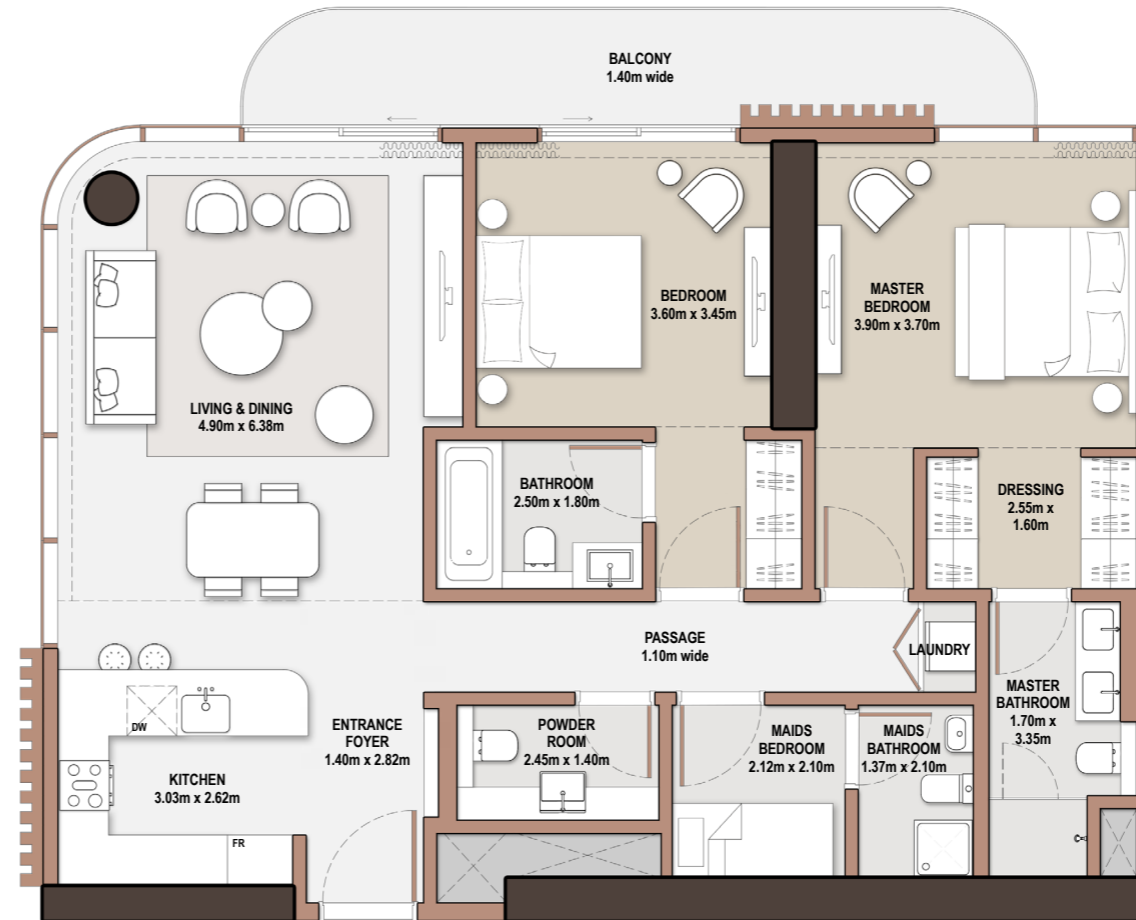

2-Bedroom

- *Type* A-2BM-A.1

Unit Number			
205, 405, 605, 804, 1005, 1205, 1405, 1805, 2005, 2205			
Unit Type	Suite Area NIA	SQM | SQFT	
A-2BM-A.1	120.34	| 1,295.33	
Balcony Area	Total Area NSA	SQM | SQFT	
13.77 | 148.22	134.11	| 1,443.55	

FLOOR 2, 4, 6, 10, 12, 14, 18, 20, 22

FLOOR 8