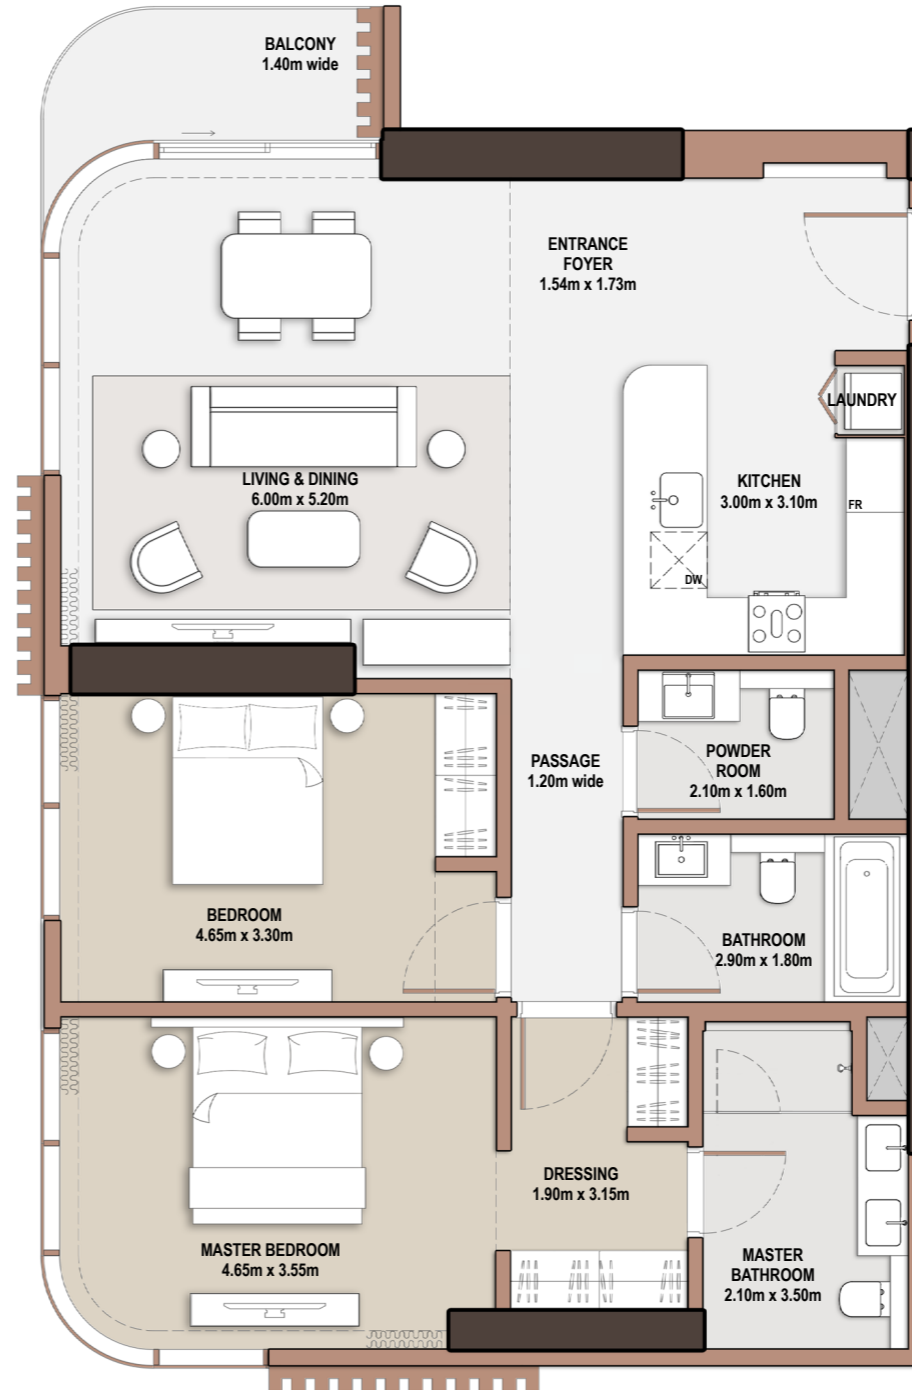

2-Bedroom

- *Type* C-2B-E.1

Unit Number		1201	
Unit Type	Suite Area NIA	SQM | SQFT	
C-2B-E.1	117.95	|	1,269.60
Balcony Area	Total Area NSA	SQM | SQFT	
5.48 | 58.99	123.43	|	1,328.59

FLOOR 12