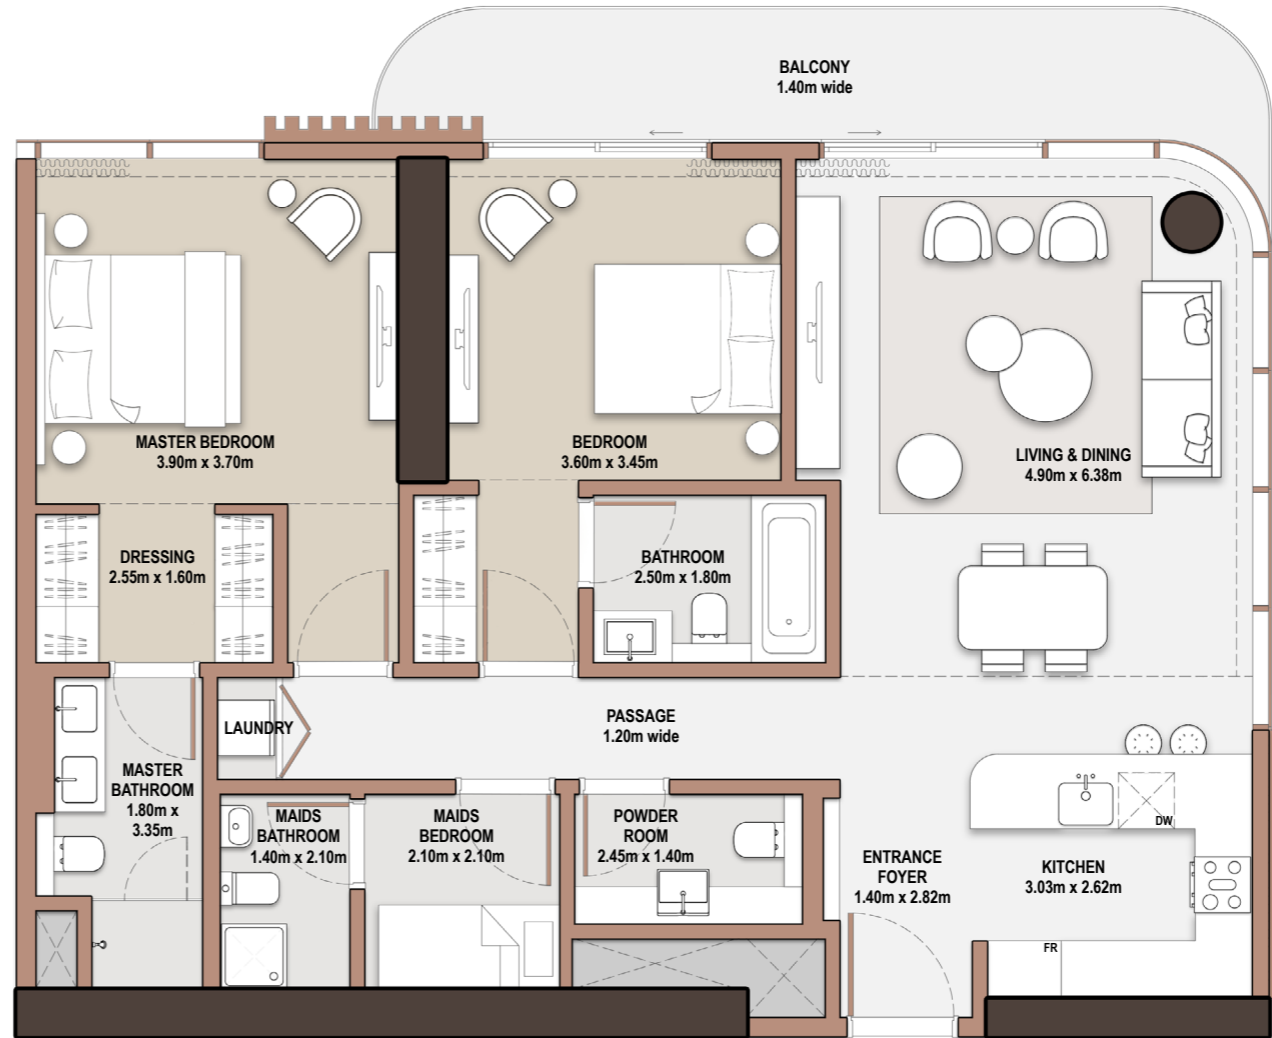

2-Bedroom

- *Type* C-2BM-A.2

Unit Number			
306, 506, 706, 906, 1306, 1506, 1706, 1906			
Unit Type	Suite Area NIA	SQM | SQFT	
C-2BM-A.2	120.35	| 1,295.44	
Balcony Area	SQM | SQFT	Total Area NSA	SQM | SQFT
13.97	| 150.37	134.32	| 1,445.81