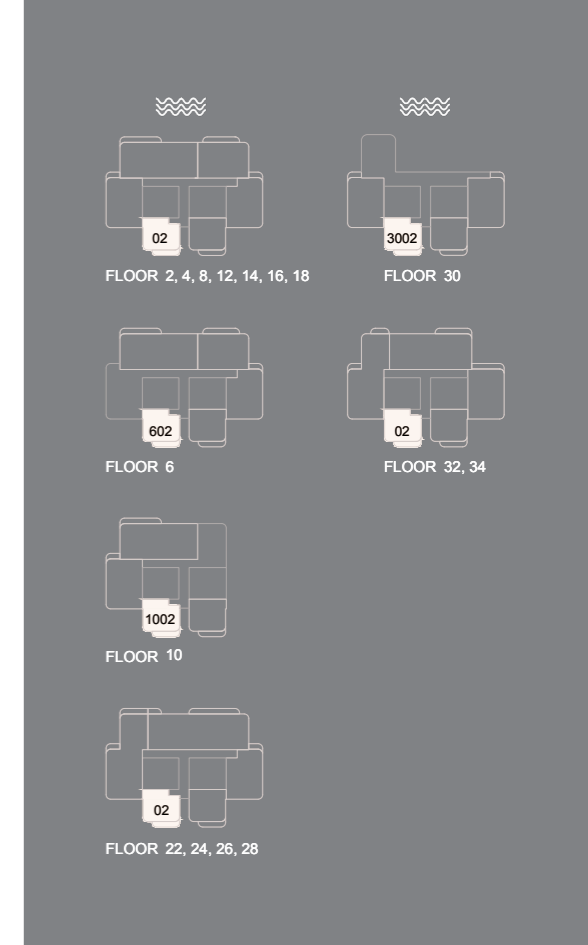

Unit Number		3001	
Unit Type	Suite Area NIA	SQM SQFT	452.90 4,874.97
A-PH-A			
Balcony Area	Total Area NSA	SQM SQFT	420.29 4,523.96
			873.19 9,398.93

Tower

B

1-Bedroom

- *Type* B-1B-A.1

Unit Number			
202, 402, 602, 802, 1002, 1202, 1402, 1602, 1802, 2202, 2402, 2602, 2802, 3002, 3202, 3402			
Unit Type	Suite Area NIA	SQM	SQFT
B-1B-A.1	70.91		763.27
Balcony Area	SQM		SQFT
10.25		110.33	
Total Area NSA	SQM		SQFT
81.16		873.60	