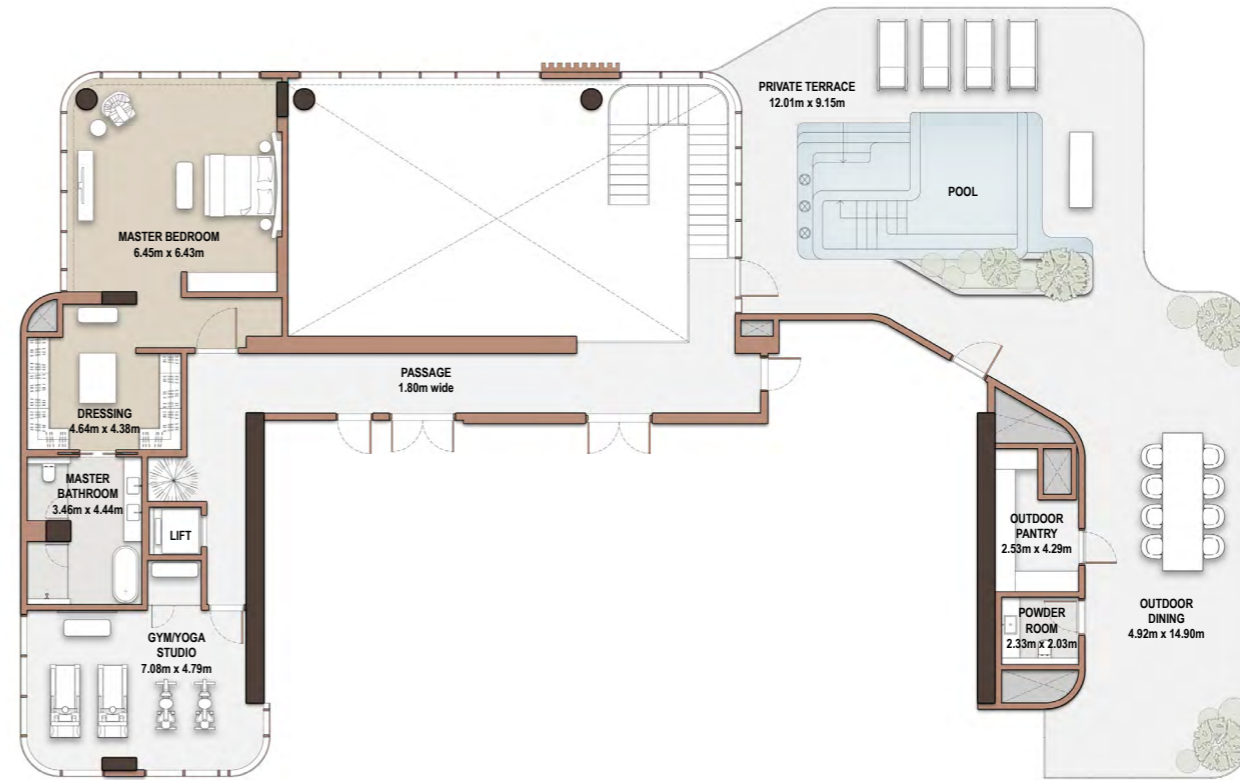

Tower

C

1-Bedroom

- *Type* C-1B-A.1

Unit Number			
102, 302, 502, 702, 902, 1302, 1502, 1702, 1902, 2102, 2302, 2502, 2702, 2902, 3102			
Unit Type	Suite Area NIA	SQM	sqft
C-1B-A.1	63.56		684.15
Balcony Area	SQM		sqft
6.56		70.61	
Total Area NSA	SQM		sqft
70.12		754.76	