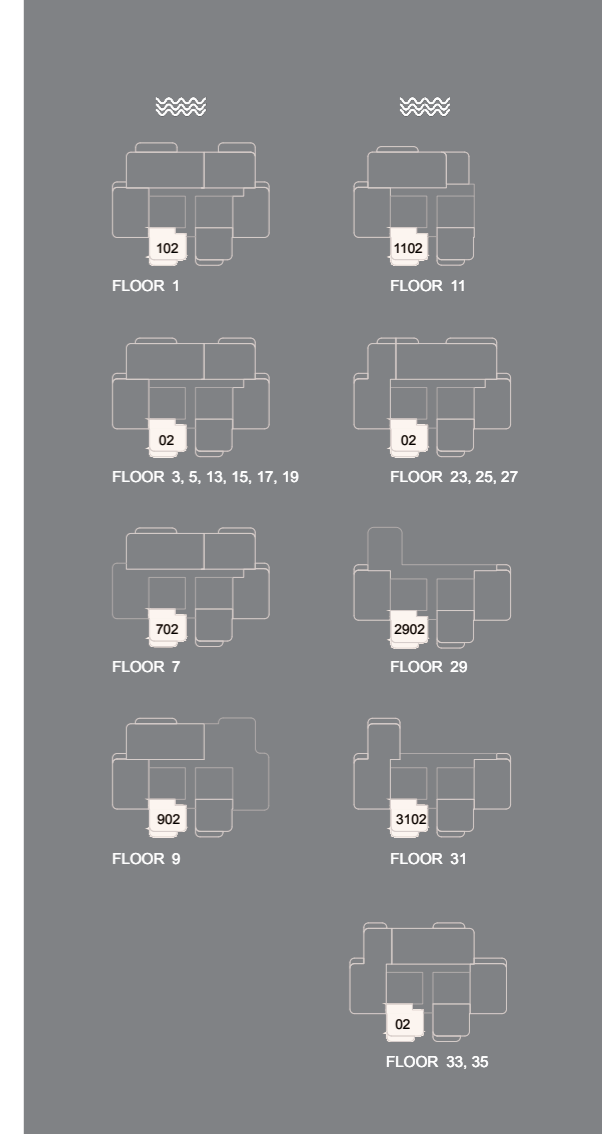

1-Bedroom

- *Type* B-1B-A.2

Unit Number	
102, 302, 502, 702, 902, 1102, 1302, 1502, 1702, 1902, 2302, 2502, 2702, 2902, 3102, 3302, 3502	
Unit Type	Suite Area NIA SQM | SQFT
B-1B-A.2	70.90 | 763.16
Balcony Area SQM | SQFT	Total Area NSA SQM | SQFT
10.25 | 110.33	81.15 | 873.49