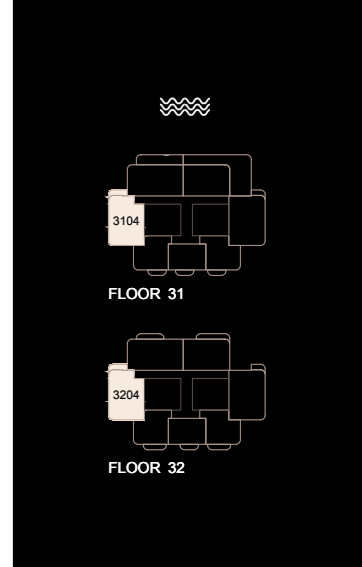

2-Bedroom

- *Type* C-2B-F.1

Unit Number			
3104, 3204			
Unit Type	Suite Area NIA	SQM | SQFT	
C-2B-F.1	113.42	| 1,220.84	
Balcony Area	SQM | SQFT	Total Area NSA	SQM | SQFT
7.39	| 79.55	120.81	| 1,300.39