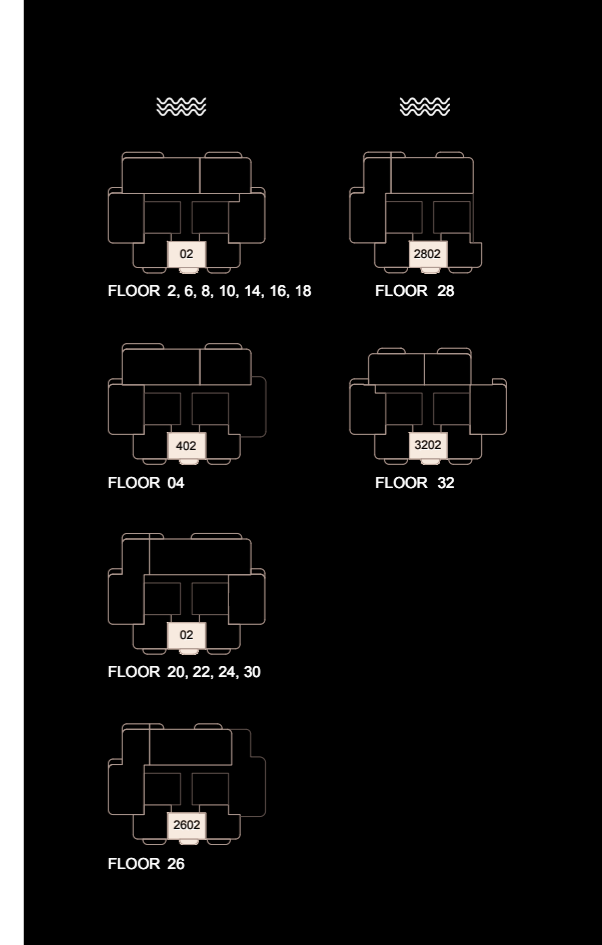

1-Bedroom

- *Type* C-1B-D.1

Unit Number			
202, 402, 602, 802, 1002, 1402, 1602, 1802, 2002, 2202, 2402, 2602, 2802, 3002, 3202			
Unit Type	Suite Area NIA	SQM	SQFT
C-1B-D.1	63.71	|	685.77
Balcony Area	SQM	SQFT	Total Area NSA
6.40	|	68.89	70.11
			SQM
			SQFT
			754.66