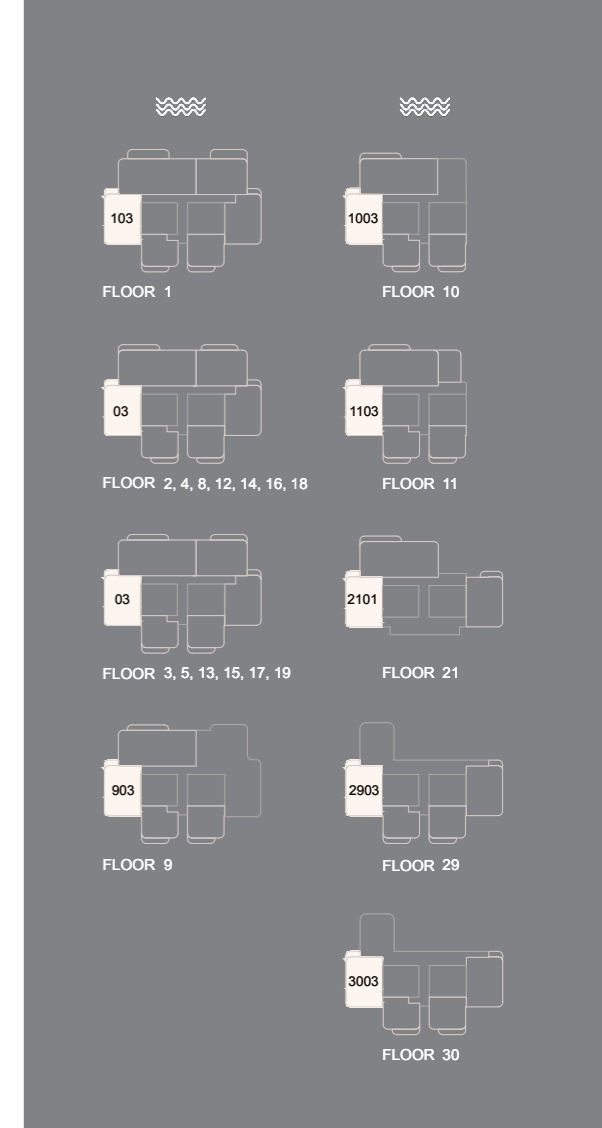

2-Bedroom

- *Type* B-2B-B.1

Unit Number			
103, 203, 303, 403, 503, 803, 903, 1003, 1103, 1203, 1303, 1403, 1503, 1603, 1703, 1803, 1903, 2101, 2903, 3003			
Unit Type	Suite Area NIA	SQM | SQFT	
B-2B-B.1	118.21	| 1,272.40	
Balcony Area	Total Area NSA	SQM | SQFT	
5.48 | 58.99	123.69	| 1,331.39