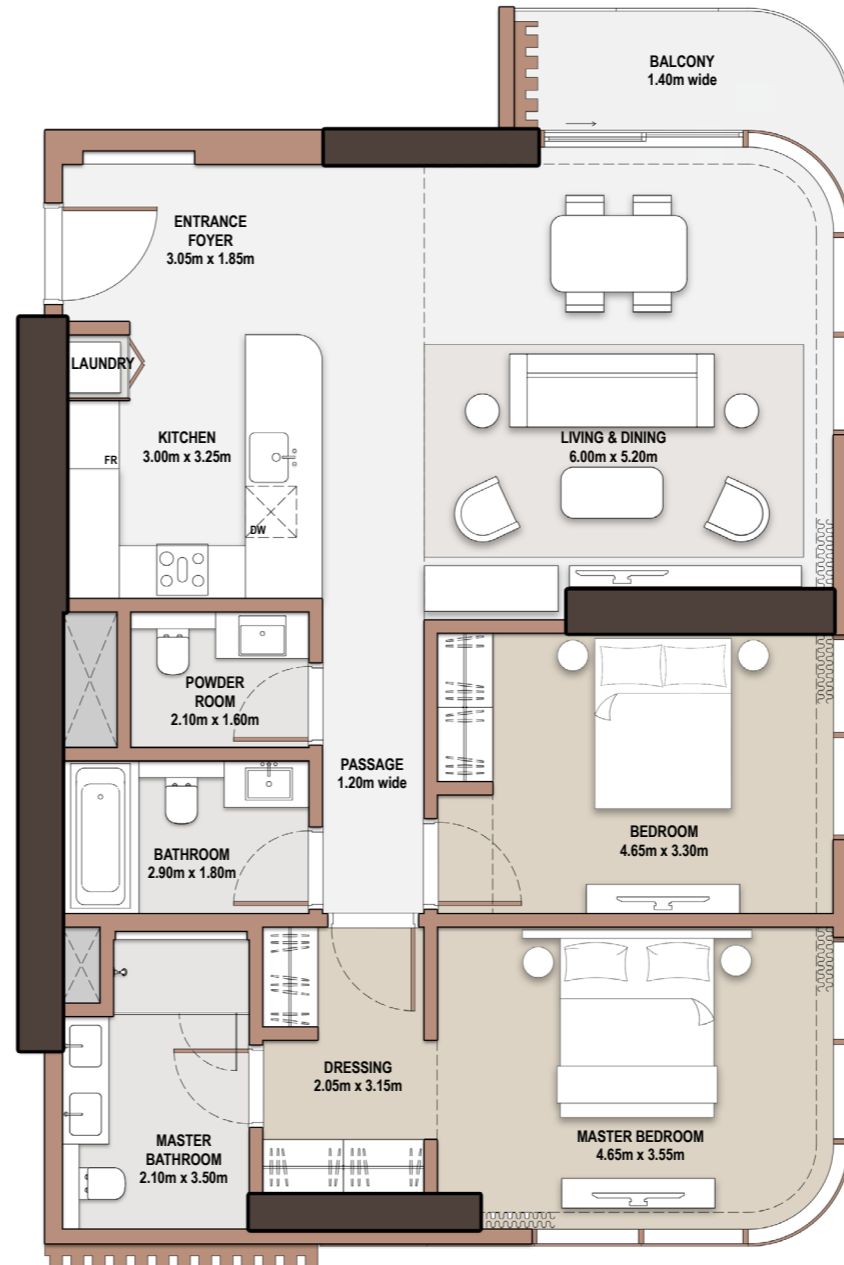

2-Bedroom

- *Type* B-2B-D.2

Unit Number			
2904, 3004, 3104			
Unit Type	Suite Area NIA	SQM | SQFT	
B-2B-D.2	117.91	| 1,269.17	
Balcony Area	Total Area NSA	SQM | SQFT	
5.97 | 64.26	123.88	| 1,333.43