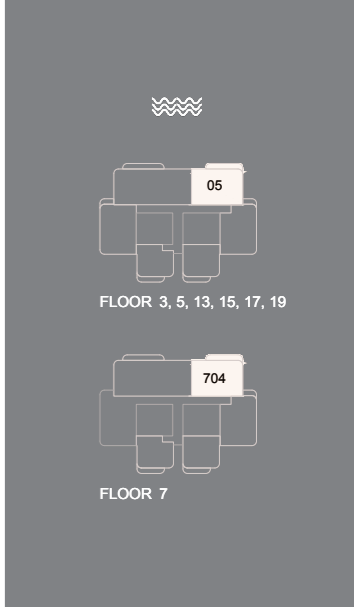

2-Bedroom

- *Type* B-2BM-A.2

Unit Number			
305, 505, 704, 1305, 1505, 1705, 1905			
Unit Type	Suite Area NIA	SQM | SQFT	
B-2BM-A.2	120.35	| 1,295.44	
Balcony Area	SQM | SQFT	Total Area NSA	SQM | SQFT
13.99	| 150.59	134.34	| 1,446.02