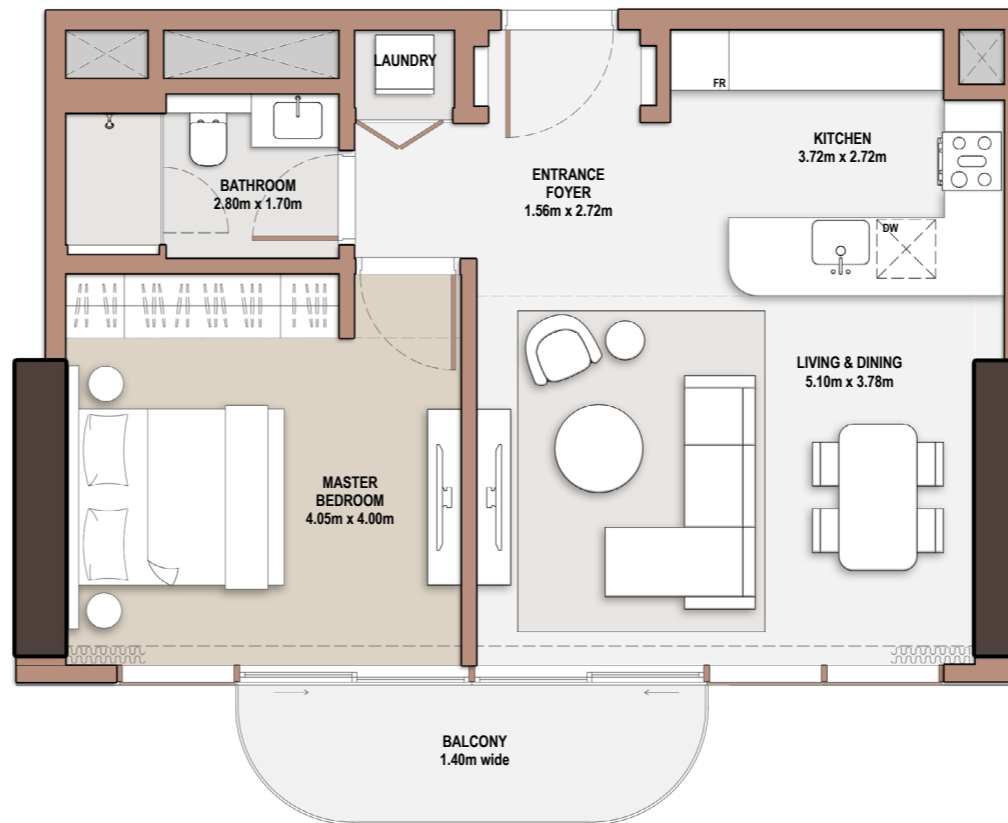

Tower

C

1-Bedroom

- *Type* C-1B-A.1

Unit Number			
102, 302, 502, 702, 902, 1302, 1502, 1702, 1902, 2102, 2302, 2502, 2702, 2902, 3102			
Unit Type	Suite Area NIA	SQM	sqft
C-1B-A.1	63.56		684.15
Balcony Area	SQM		sqft
6.56		70.61	
Total Area NSA	SQM		sqft
70.12		754.76	