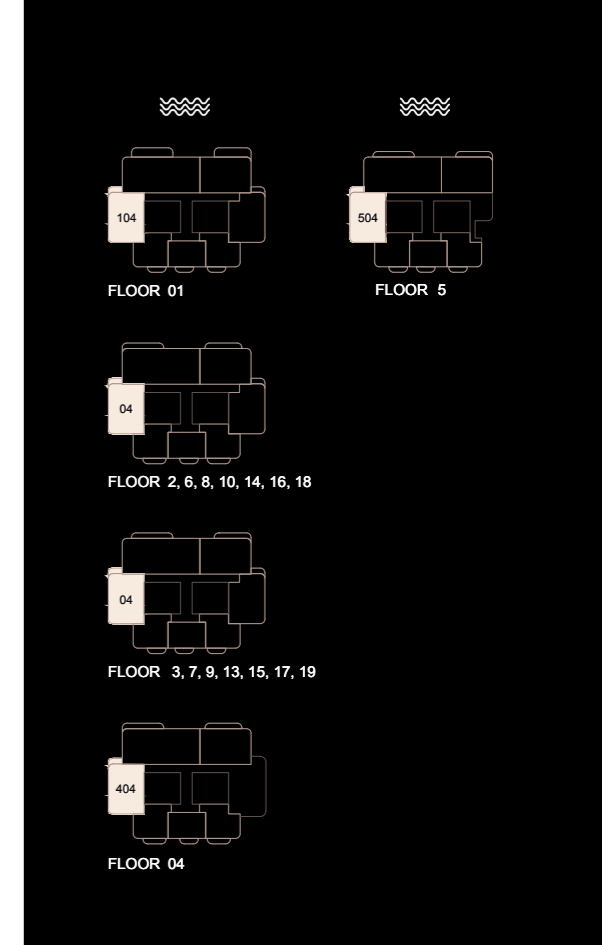

2-Bedroom

- *Type* C-2B-B.1

Unit Number			
104, 204, 304, 404, 504, 604, 704, 804, 904, 1004, 1304, 1404, 1504, 1604, 1704, 1804, 1904			
Unit Type	Suite Area NIA	SQM	SQFT
C-2B-B.1	118.11	|	1,271.32
Balcony Area	Total Area NSA	SQM	SQFT
5.48	123.59	|	1,330.31