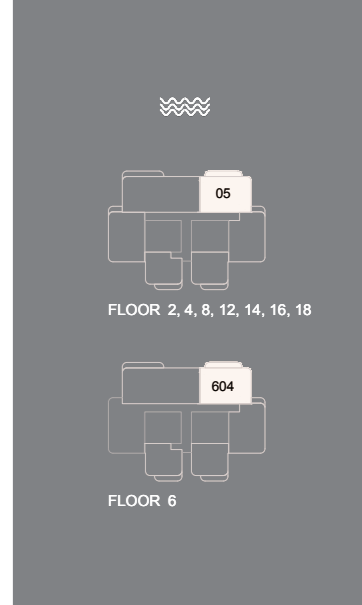

Unit Number			
2904, 3004, 3104			
Unit Type	Suite Area NIA	SQM SQFT	
B-2B-D.2	117.91	1,269.17	
Balcony Area	Total Area NSA	SQM SQFT	
5.97 64.26	123.88	1,333.43	

2-Bedroom

- *Type* B-2BM-A.1

Unit Number			
205, 405, 604, 805, 1205, 1405, 1605, 1805			
Unit Type	Suite Area NIA	SQM SQFT	
B-2BM-A.1	120.35	1,295.44	
Balcony Area	SQM SQFT	Total Area NSA	SQM SQFT
13.79	148.43	134.14	1,443.87