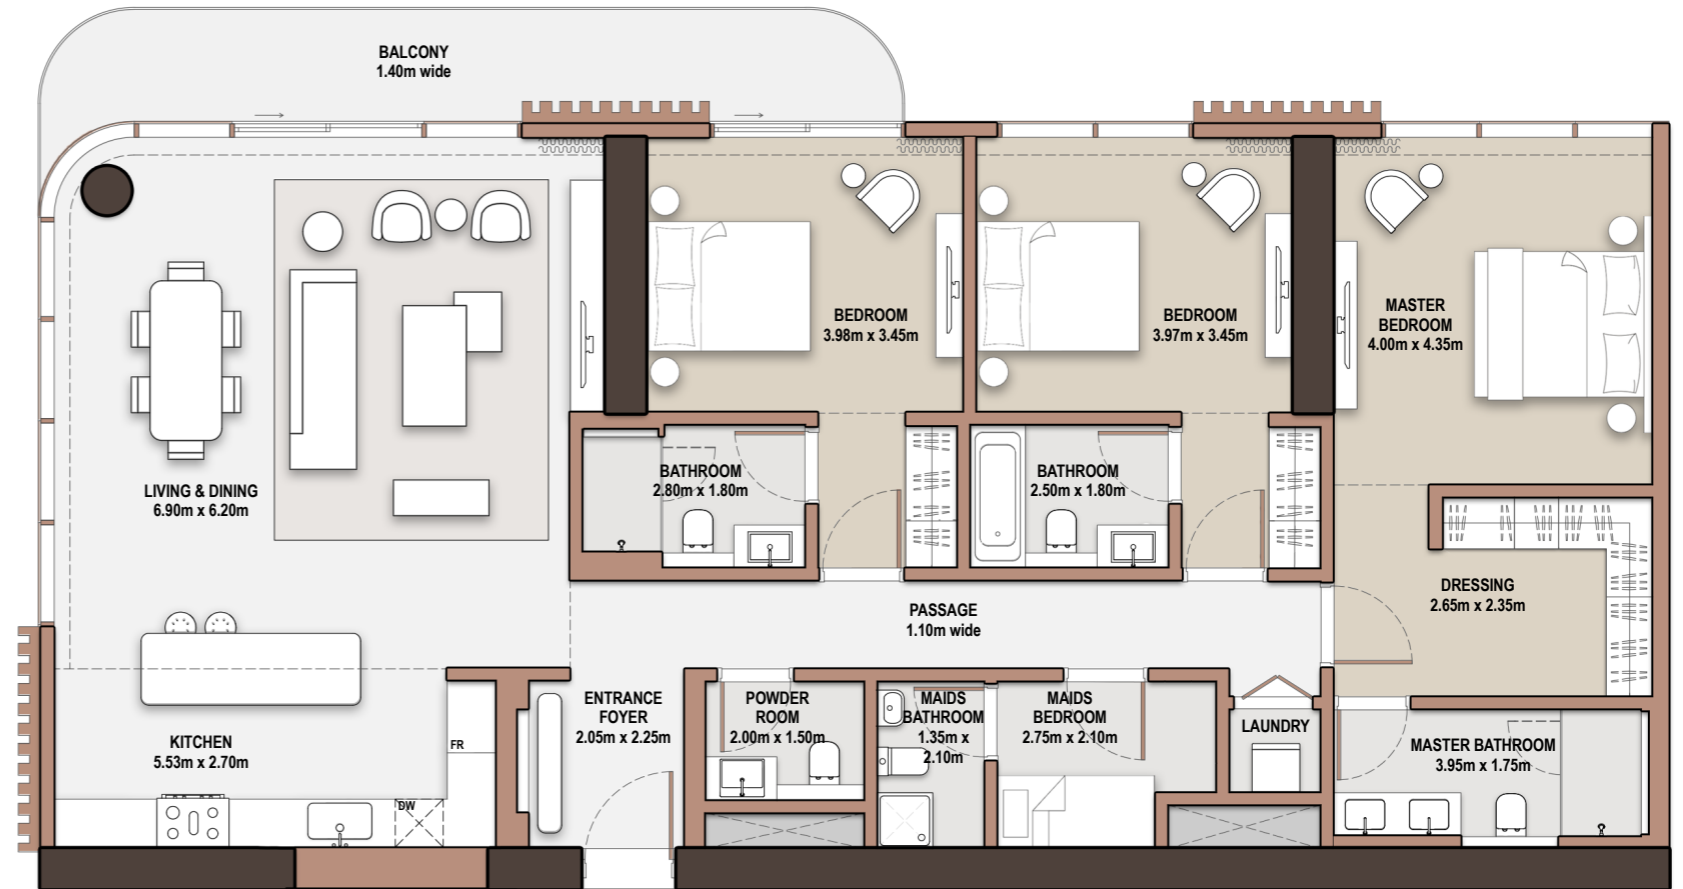

3-Bedroom

- *Type* C-3B-A.1

FLOOR 2, 6, 8, 10, 14, 16, 18

FLOOR 04

Unit Number		205, 405, 605, 805, 1005, 1405, 1605, 1805	
Unit Type	Suite Area NIA	SQM | SQFT	
C-3B-A.1	184.38	| 1,984.65	
Balcony Area	Total Area NSA	SQM | SQFT	
15.68 | 168.78	200.06	| 2,153.43