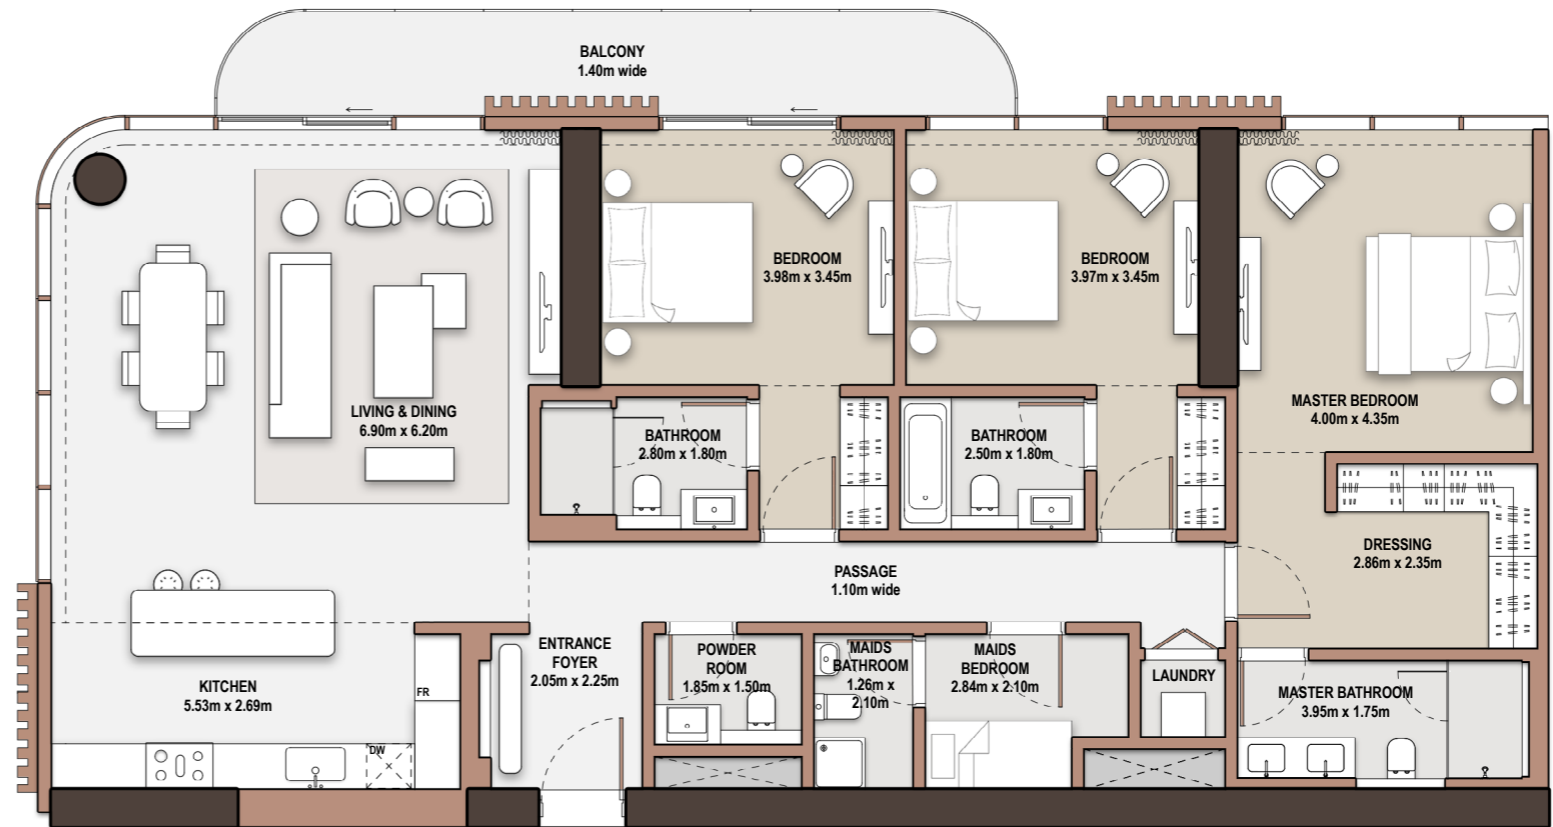

Unit Number		304, 504, 703, 904, 1304, 1504, 1704, 1904	
Unit Type	Suite Area NIA	SQM | SQFT	184.27 | 1,983.46
B-3B-A.2			
Balcony Area	Total Area NSA	SQM | SQFT	199.78 | 2,150.41
15.51 | 166.95