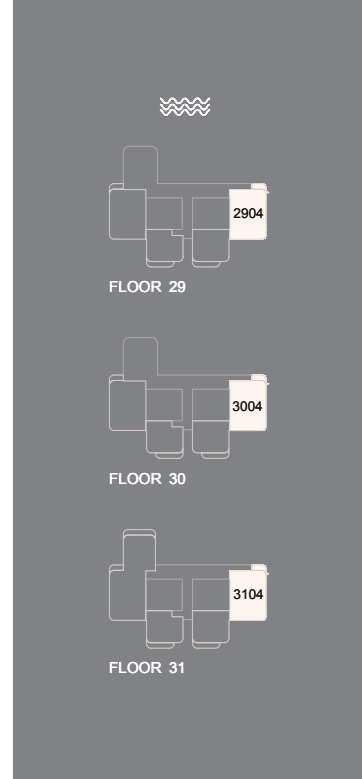

2-Bedroom

- *Type* B-2B-D.2

Unit Number			
2904, 3004, 3104			
Unit Type	Suite Area NIA	SQM | SQFT	
B-2B-D.2	117.91	| 1,269.17	
Balcony Area	Total Area NSA	SQM | SQFT	
5.97 | 64.26	123.88	| 1,333.43