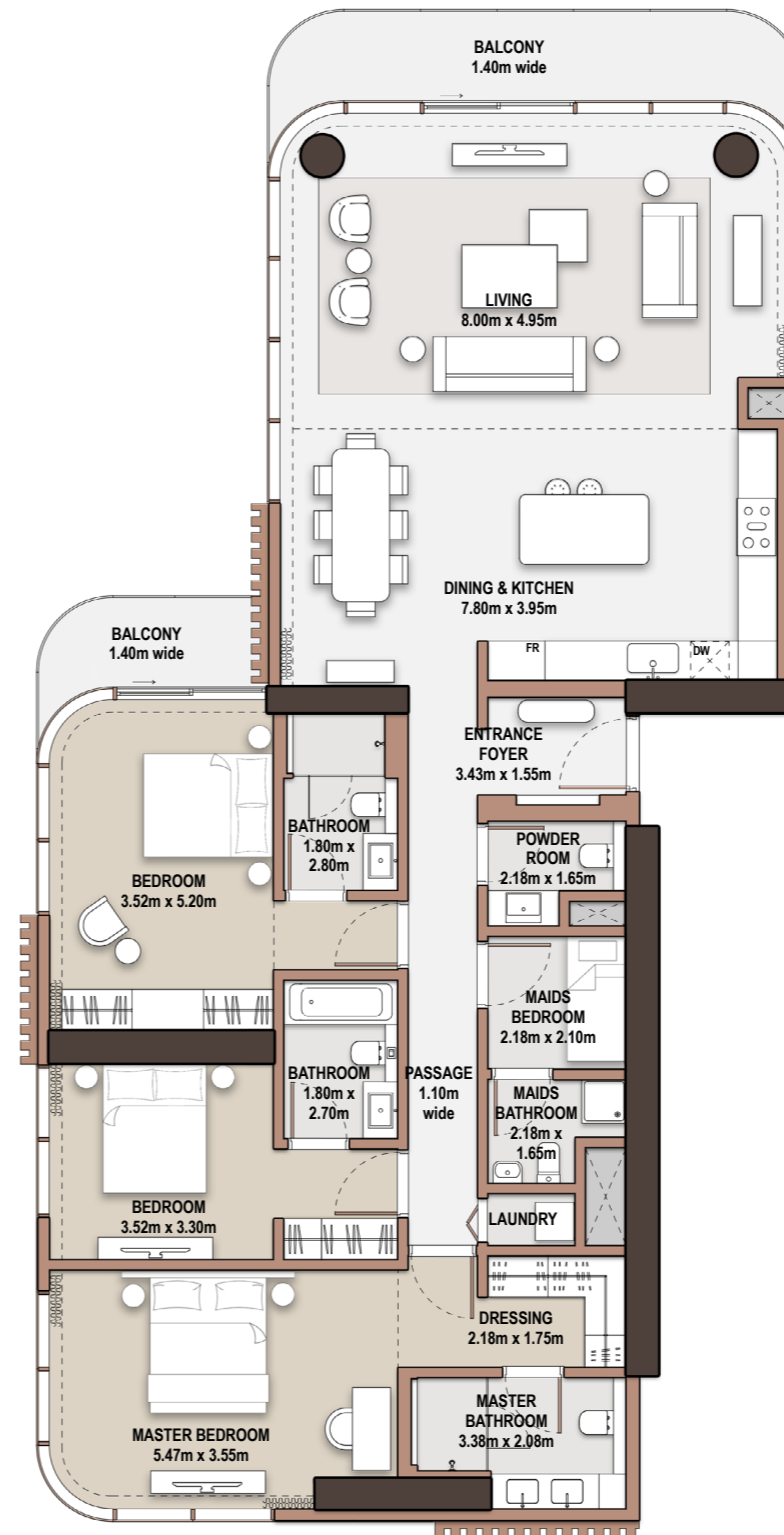

3-Bedroom

- *Type* B-3B-E.1

Unit Number		3103	
Unit Type	Suite Area NIA	SQM | SQFT	
B-3B-E.1	193.64	| 2,084.32	
Balcony Area	Total Area NSA	SQM | SQFT	
17.61	211.25	| 2,273.87