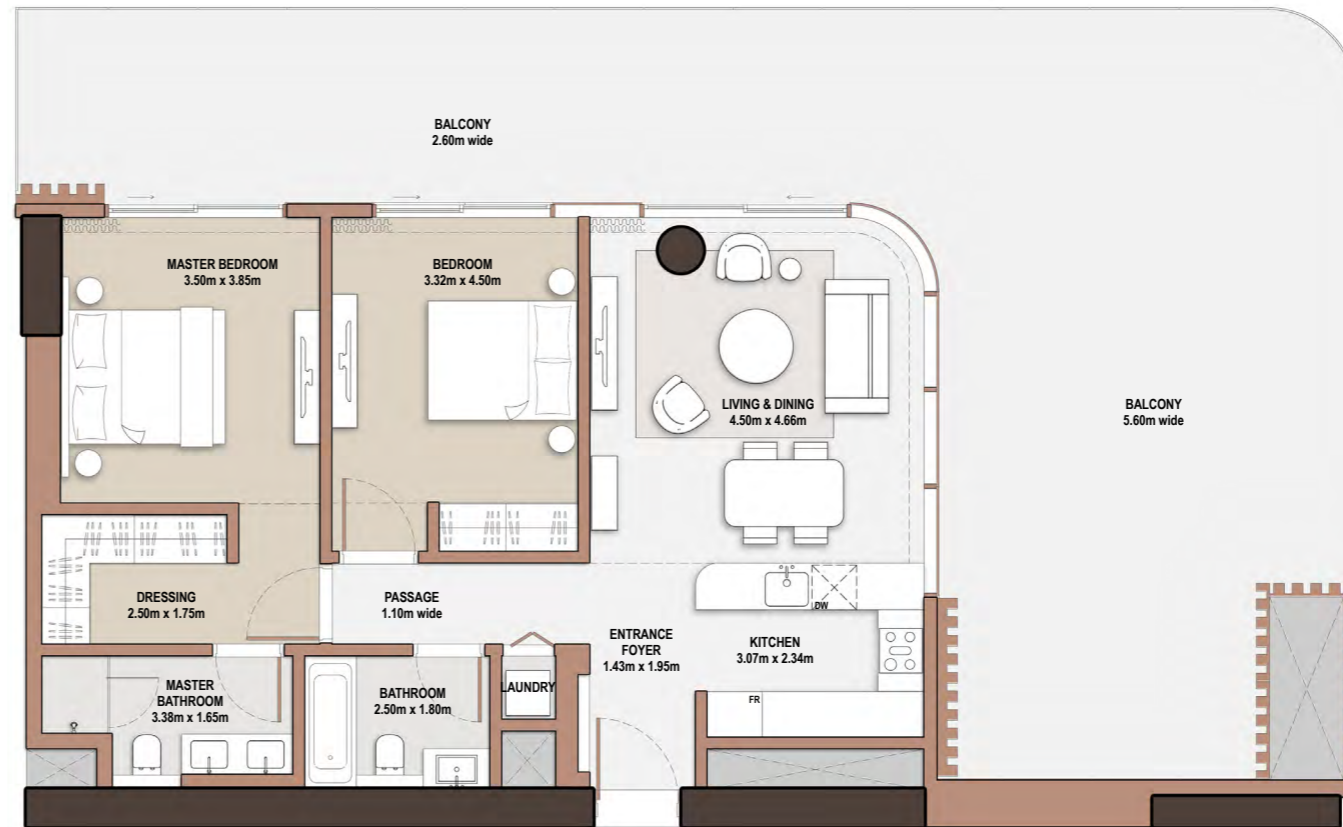

2-Bedroom

- *Type* C-2B-C.1

Unit Number		3106	
Unit Type	Suite Area NIA	SQM | SQFT	
C-2B-C.1	92.90	|	999.97
Balcony Area	Total Area NSA	SQM | SQFT	
89.45 | 962.83	182.35	|	1,962.80