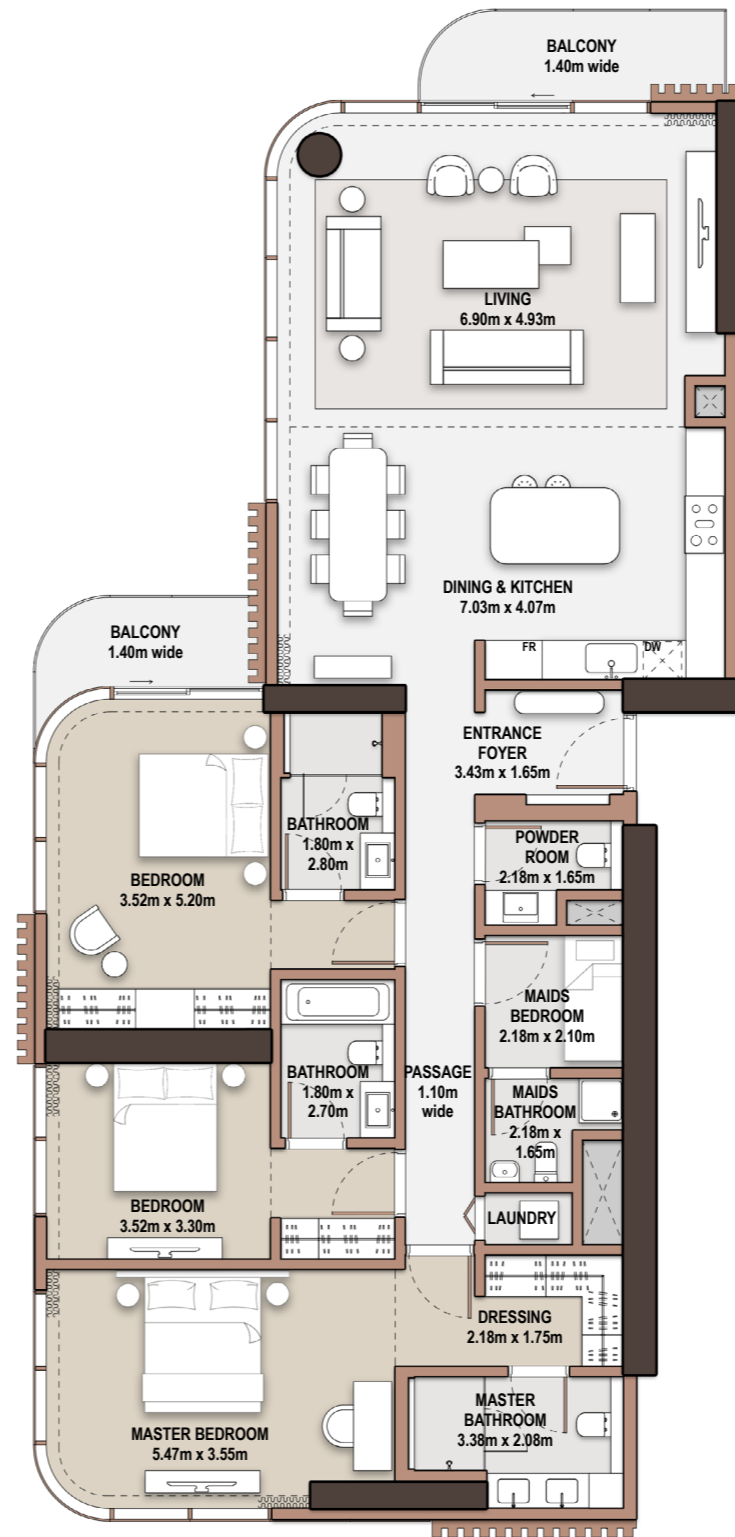

3-Bedroom

- *Type* B-3B-C.2

Unit Number			
2303, 2503, 2703			
Unit Type	Suite Area NIA	SQM | SQFT	
B-3B-C.2	185.37	| 1,995.30	
Balcony Area	SQM | SQFT	Total Area NSA	SQM | SQFT
12.33	| 132.72	197.70	| 2,128.02