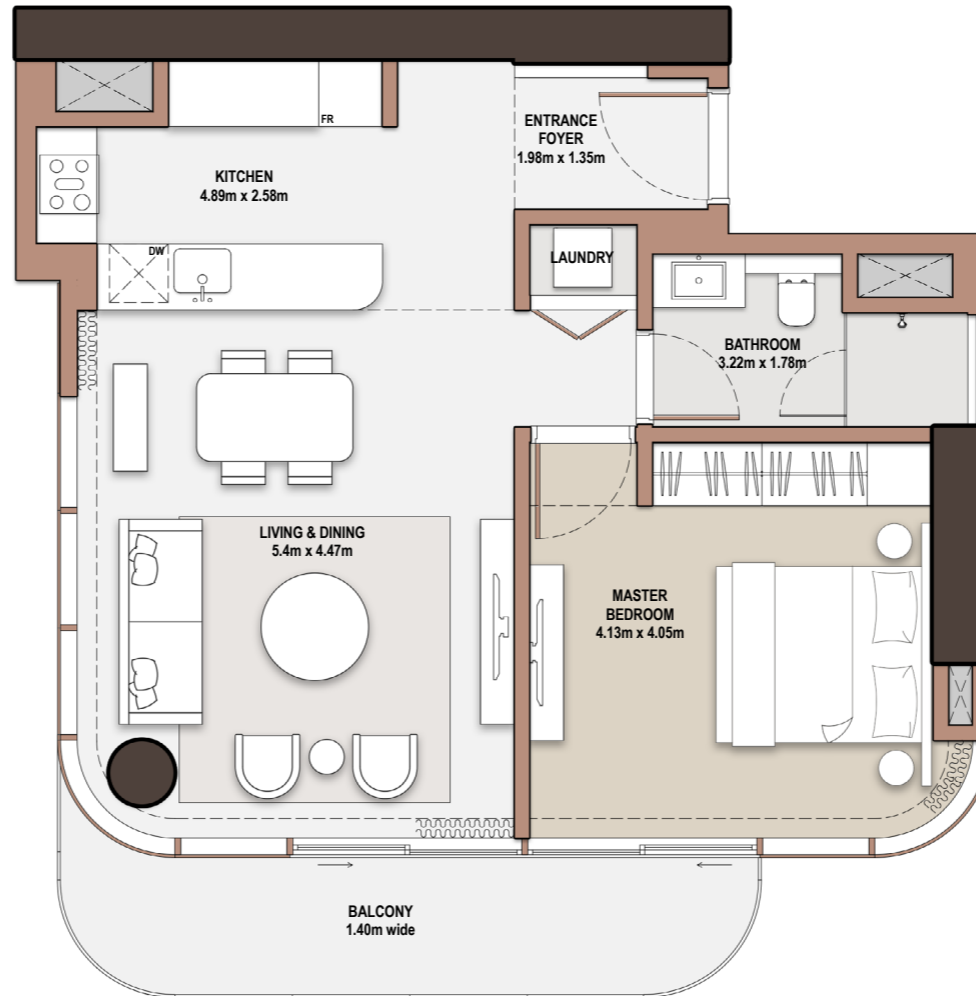

1-Bedroom

- *Type* B-1B-A.2

Unit Number	
102, 302, 502, 702, 902, 1102, 1302, 1502, 1702, 1902, 2302, 2502, 2702, 2902, 3102, 3302, 3502	
Unit Type	Suite Area NIA SQM | SQFT
B-1B-A.2	70.90 | 763.16
Balcony Area SQM | SQFT	Total Area NSA SQM | SQFT
10.25 | 110.33	81.15 | 873.49