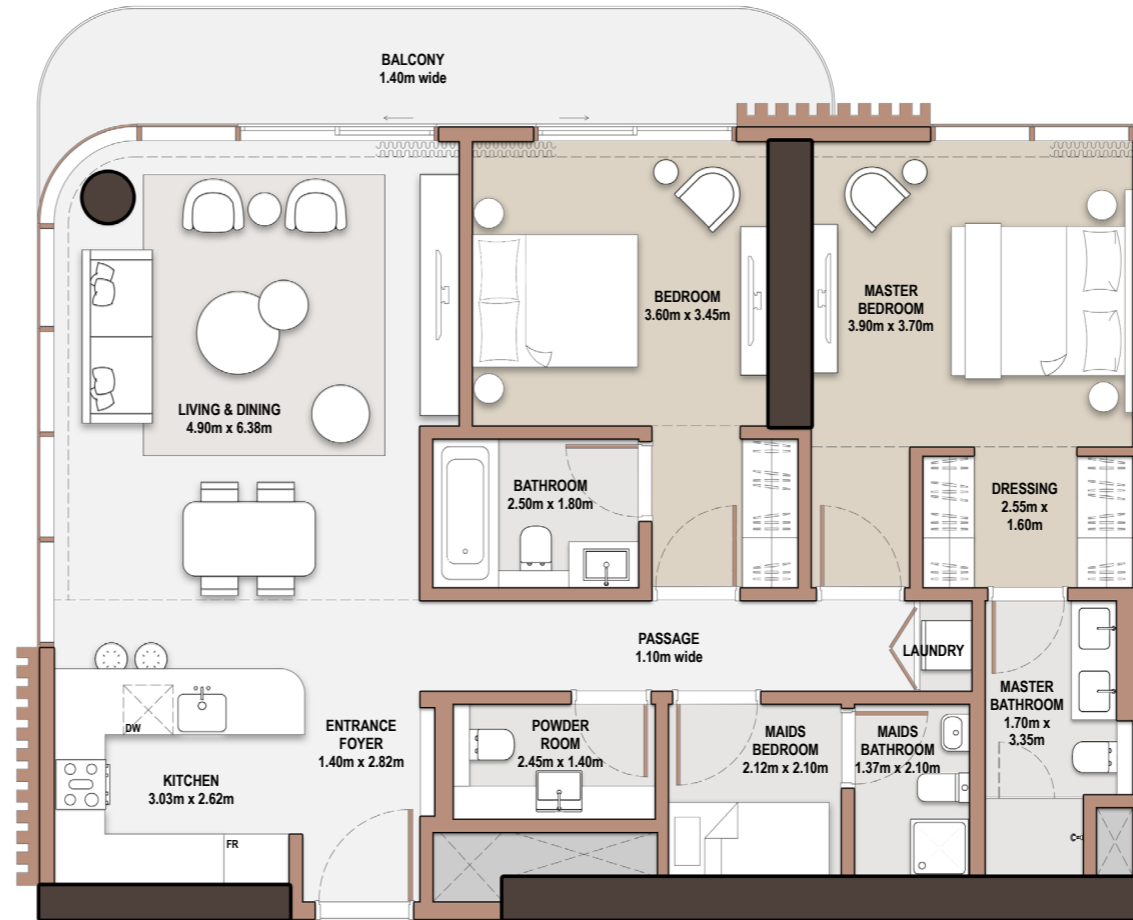

FLOOR 2, 4, 6, 10, 12, 14, 18, 20, 22

FLOOR 8

2-Bedroom

- *Type* A-2BM-A.2

Unit Number			
305, 505, 705, 904, 1105, 1305, 1705, 1905, 2105, 2305			
Unit Type	Suite Area NIA	SQM SQFT	
A-2BM-A.2	120.34	1,295.33	
Balcony Area	Total Area NSA	SQM SQFT	
13.97 150.37	134.31	1,445.70	