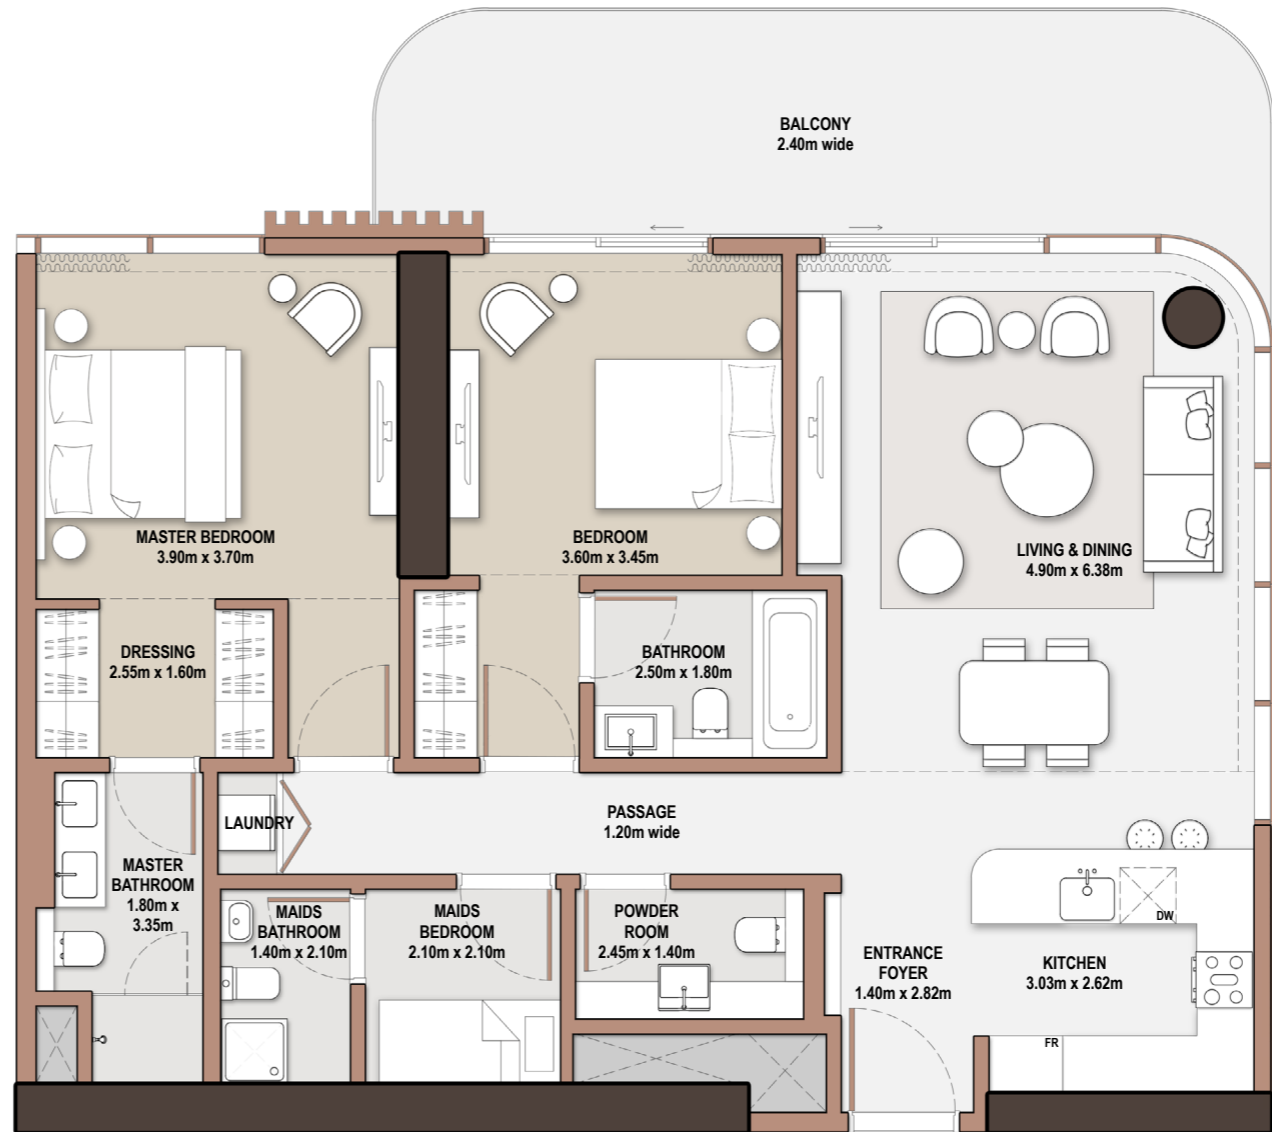

2-Bedroom

- *Type* C-2BM-A.3

Unit Number		106	
Unit Type	Suite Area NIA	SQM | SQFT	
C-2BM-A.3	120.36	|	1,295.54
Balcony Area	Total Area NSA	SQM | SQFT	
23.59	143.95	|	1,549.46