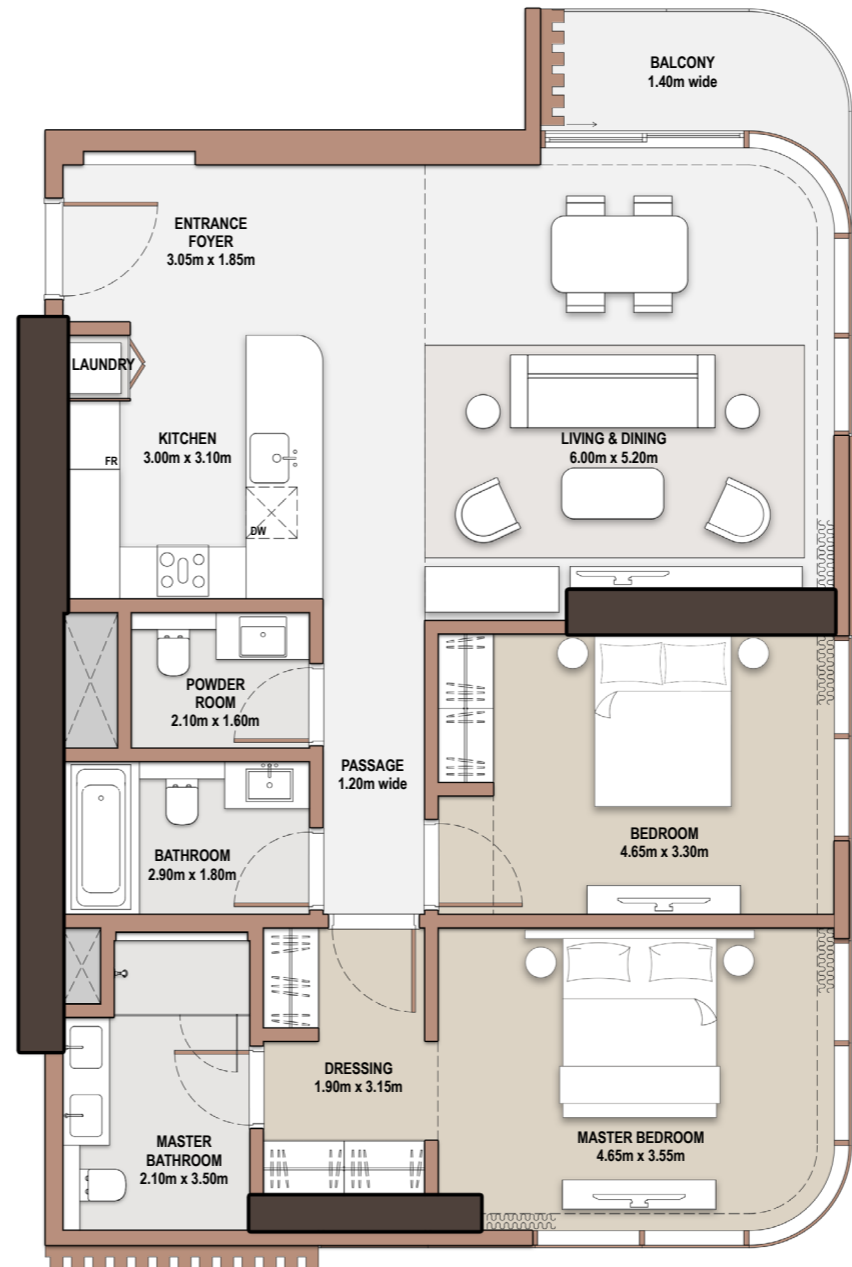

2-Bedroom

- *Type* B-2B-D.1

Unit Number			
2205, 2305, 2405, 2505, 2605, 2705, 2805			
Unit Type	Suite Area NIA	SQM | SQFT	
B-2B-D.1	117.91	| 1,269.17	
Balcony Area	Total Area NSA	SQM | SQFT	
5.49 | 59.09	123.40	| 1,328.27