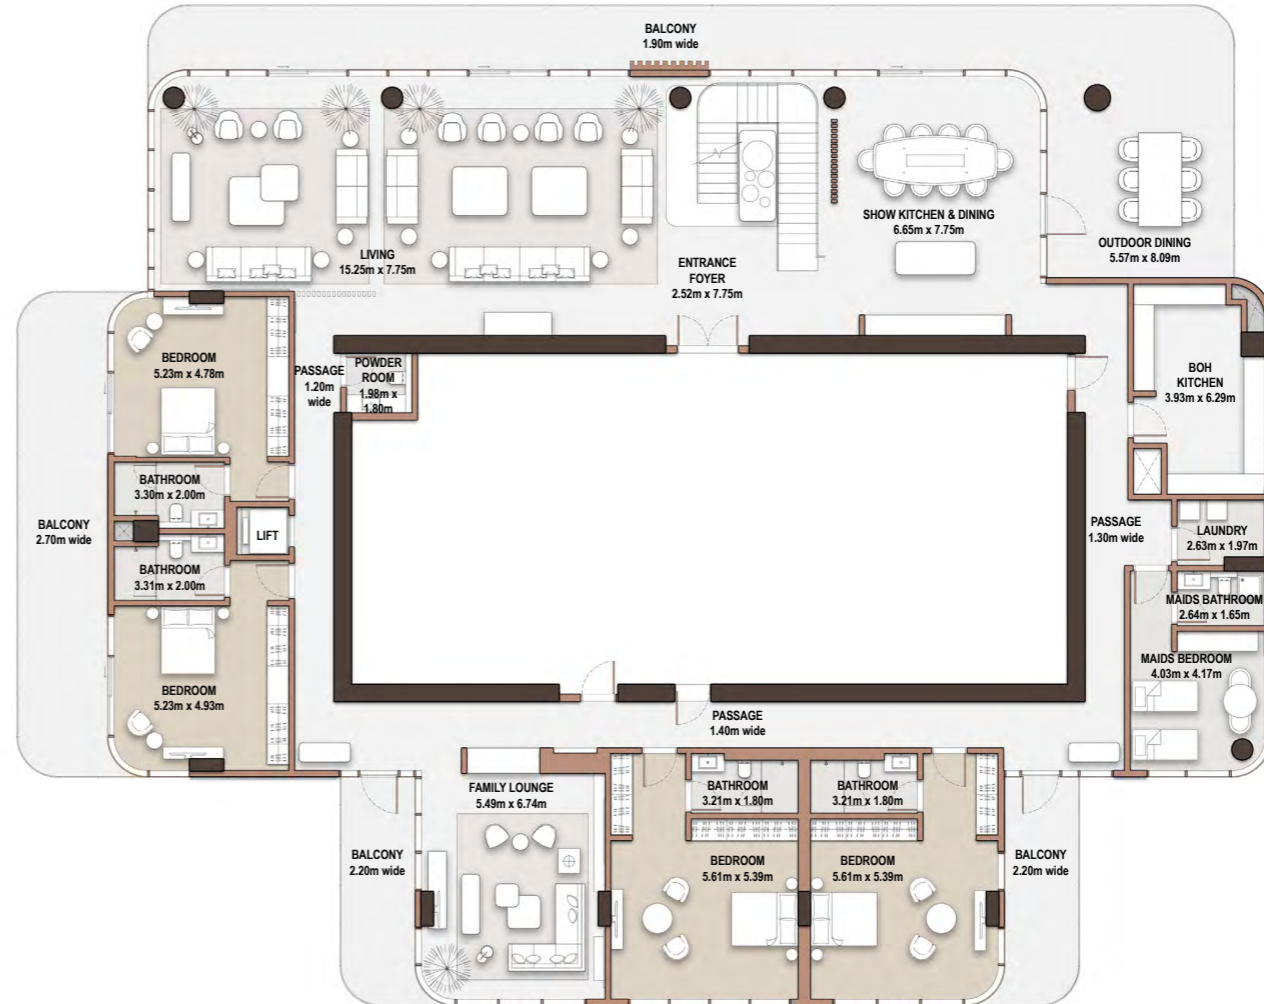

5-Bedroom Penthouse

- *Type* B-PH-A - LOWER

Unit Number		3601	
Unit Type	Suite Area NIA	SQM | SQFT	
B-PH-A	789.36 |	8,496.59	
Balcony Area	Total Area NSA	SQM | SQFT	
420.84 |	1210.20 |	13,026.47