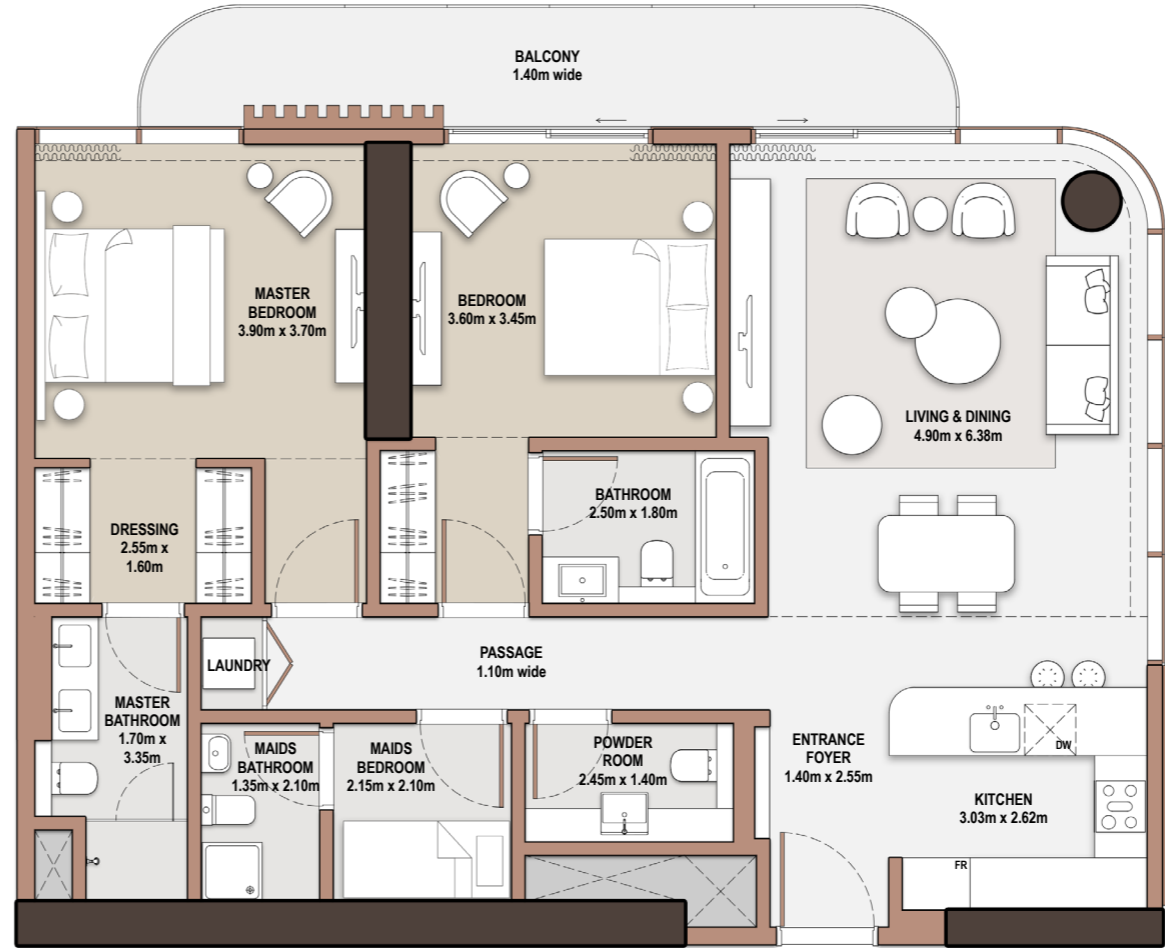

2-Bedroom

- *Type* B-2BM-A.1

Unit Number			
205, 405, 604, 805, 1205, 1405, 1605, 1805			
Unit Type	Suite Area NIA	SQM | SQFT	
B-2BM-A.1	120.35	| 1,295.44	
Balcony Area	SQM | SQFT	Total Area NSA	SQM | SQFT
13.79	| 148.43	134.14	| 1,443.87