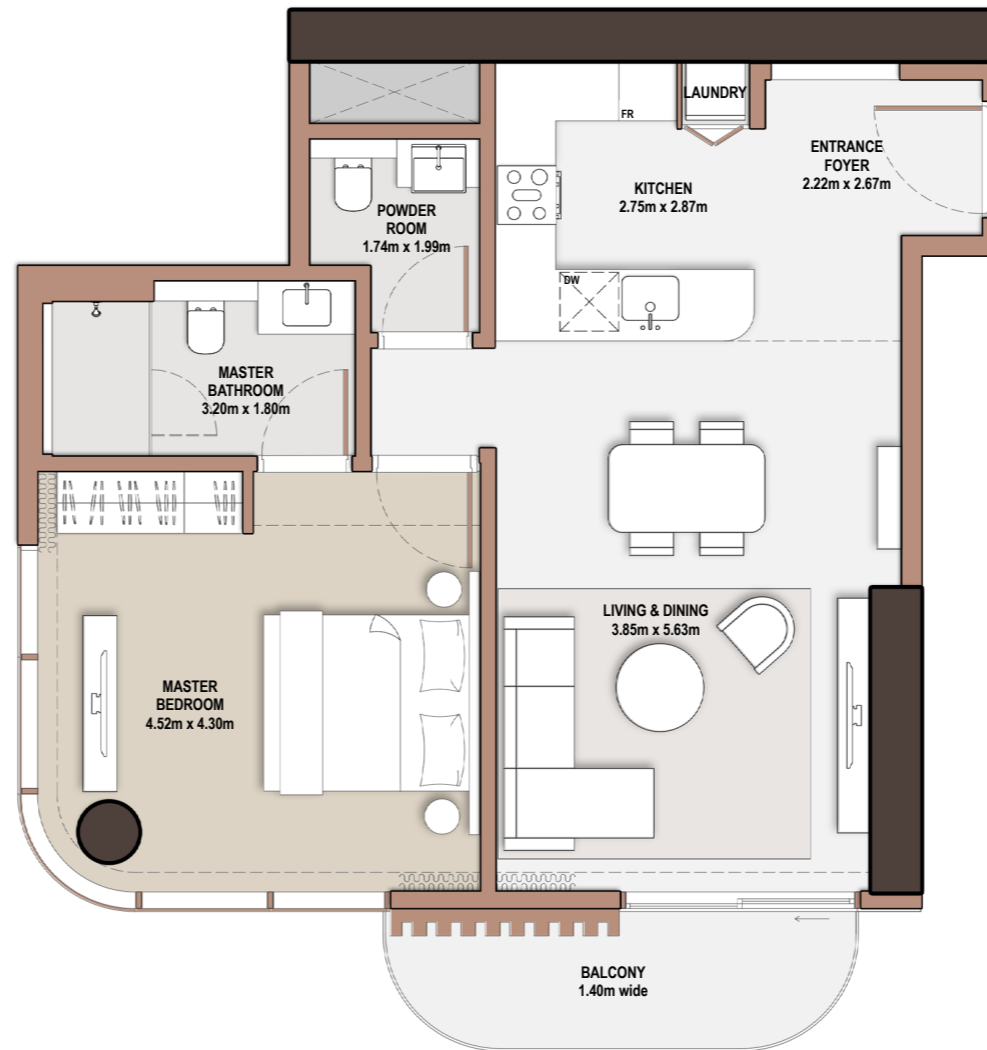

1-Bedroom

- *Type* C-1B-B.1

Unit Number	
103, 303, 503, 703, 903, 1303, 1503, 1703, 1903, 2103, 2303, 2503, 2703, 2903, 3103	
Unit Type	Suite Area NIA SQM | SQFT
C-1B-B.1	72.75 | 783.07
Balcony Area SQM | SQFT	Total Area NSA SQM | SQFT
6.64 | 71.47	79.39 | 854.55