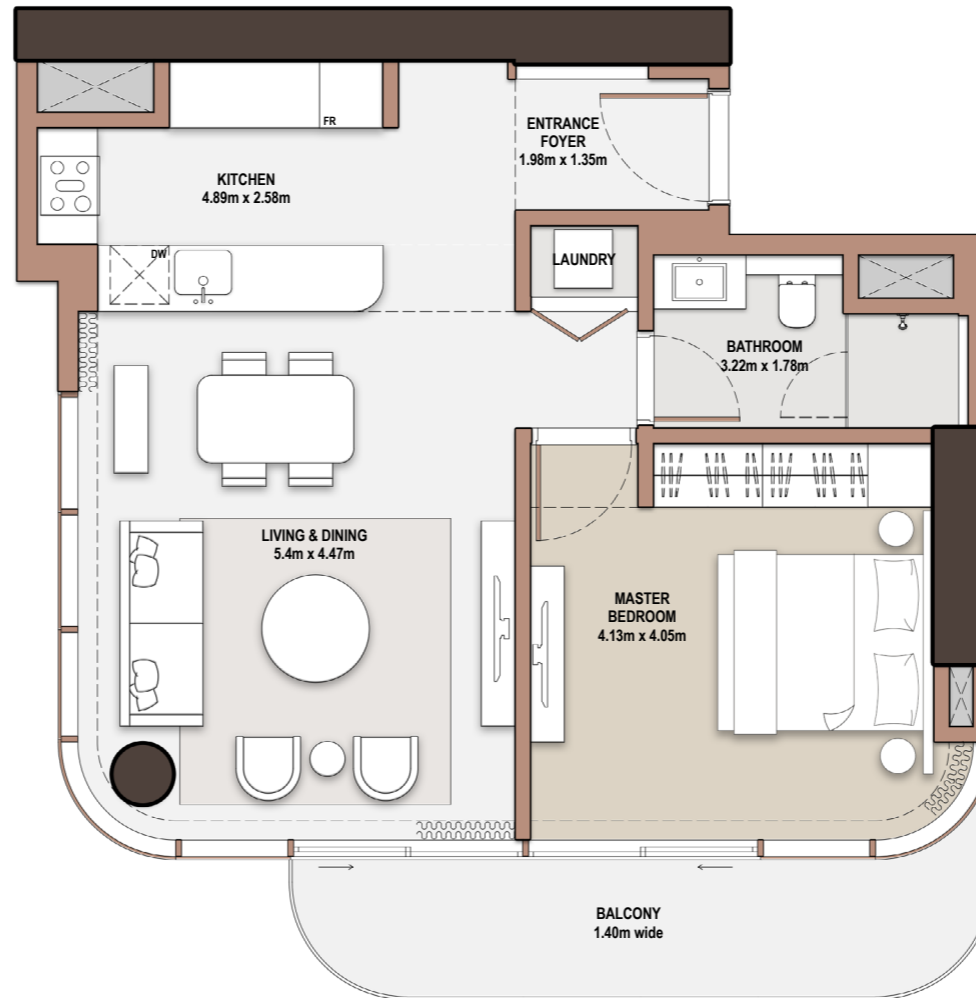

Unit Number		3001	
Unit Type	Suite Area NIA	SQM SQFT	452.90 4,874.97
A-PH-A			
Balcony Area	Total Area NSA	SQM SQFT	420.29 4,523.96
			873.19 9,398.93

Tower

B

1-Bedroom

- *Type* B-1B-A.1

Unit Number			
202, 402, 602, 802, 1002, 1202, 1402, 1602, 1802, 2202, 2402, 2602, 2802, 3002, 3202, 3402			
Unit Type	Suite Area NIA	SQM	SQFT
B-1B-A.1	70.91		763.27
Balcony Area	SQM		SQFT
10.25		110.33	
Total Area NSA	SQM		SQFT
81.16		873.60	