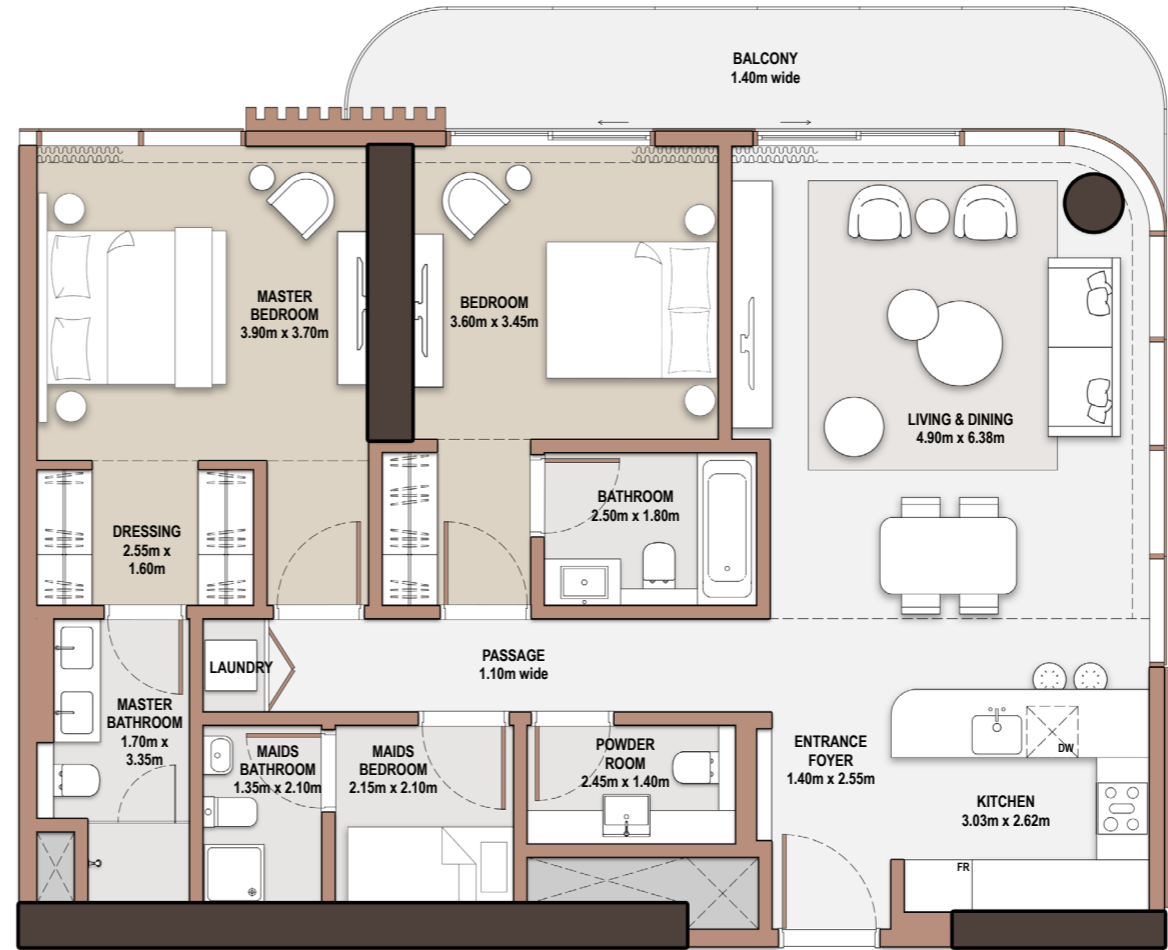

2-Bedroom

- *Type* B-2BM-A.2

Unit Number			
305, 505, 704, 1305, 1505, 1705, 1905			
Unit Type	Suite Area NIA	SQM | SQFT	
B-2BM-A.2	120.35	| 1,295.44	
Balcony Area	SQM | SQFT	Total Area NSA	SQM | SQFT
13.99	| 150.59	134.34	| 1,446.02