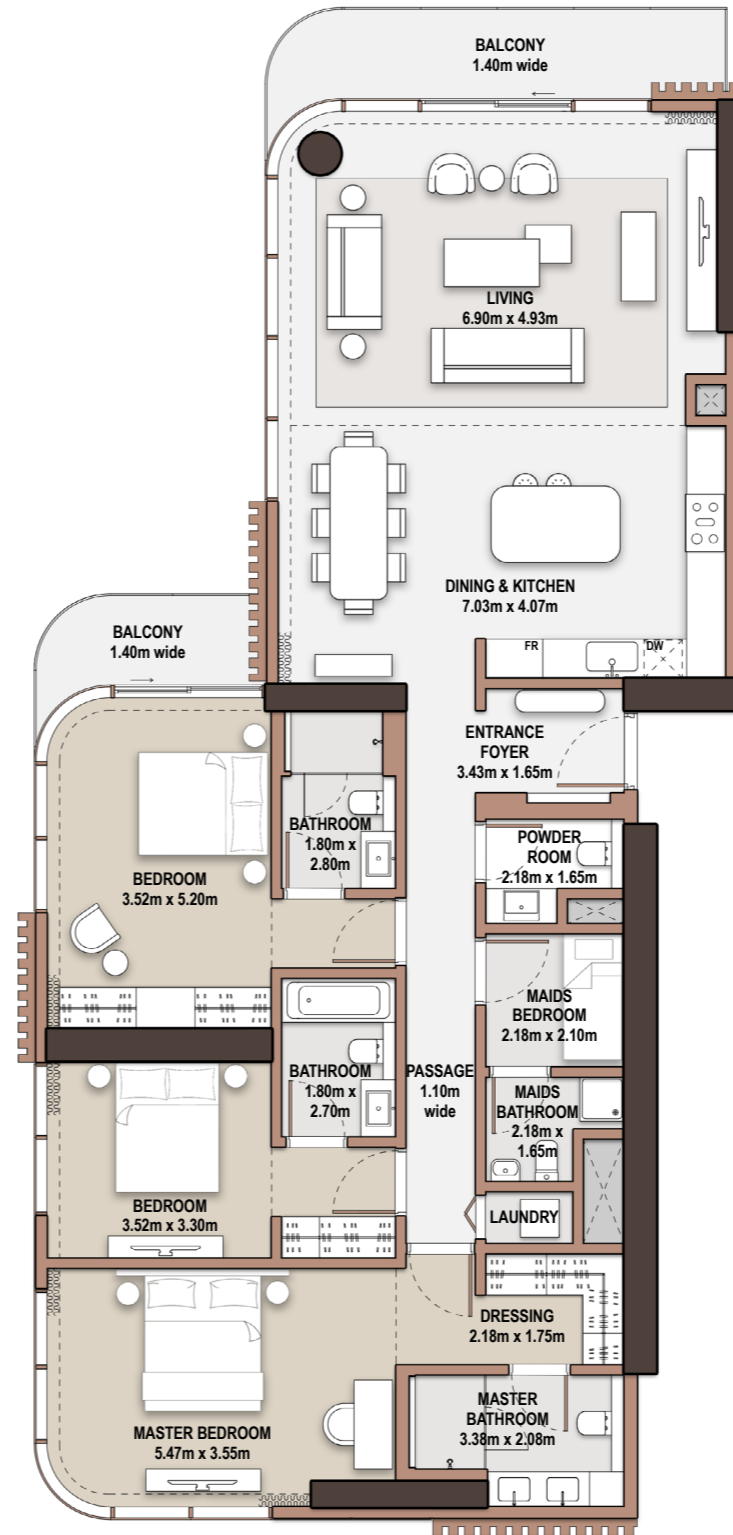

3-Bedroom

- *Type* B-3B-C.1

Unit Number			
2203, 2403, 2603, 2803			
Unit Type	Suite Area NIA	SQM | SQFT	
B-3B-C.1	185.36	| 1,995.20	
Balcony Area	Total Area NSA	SQM | SQFT	
16.08 | 173.08	201.44	| 2,168.28	

FLOOR 22, 24, 26, 28