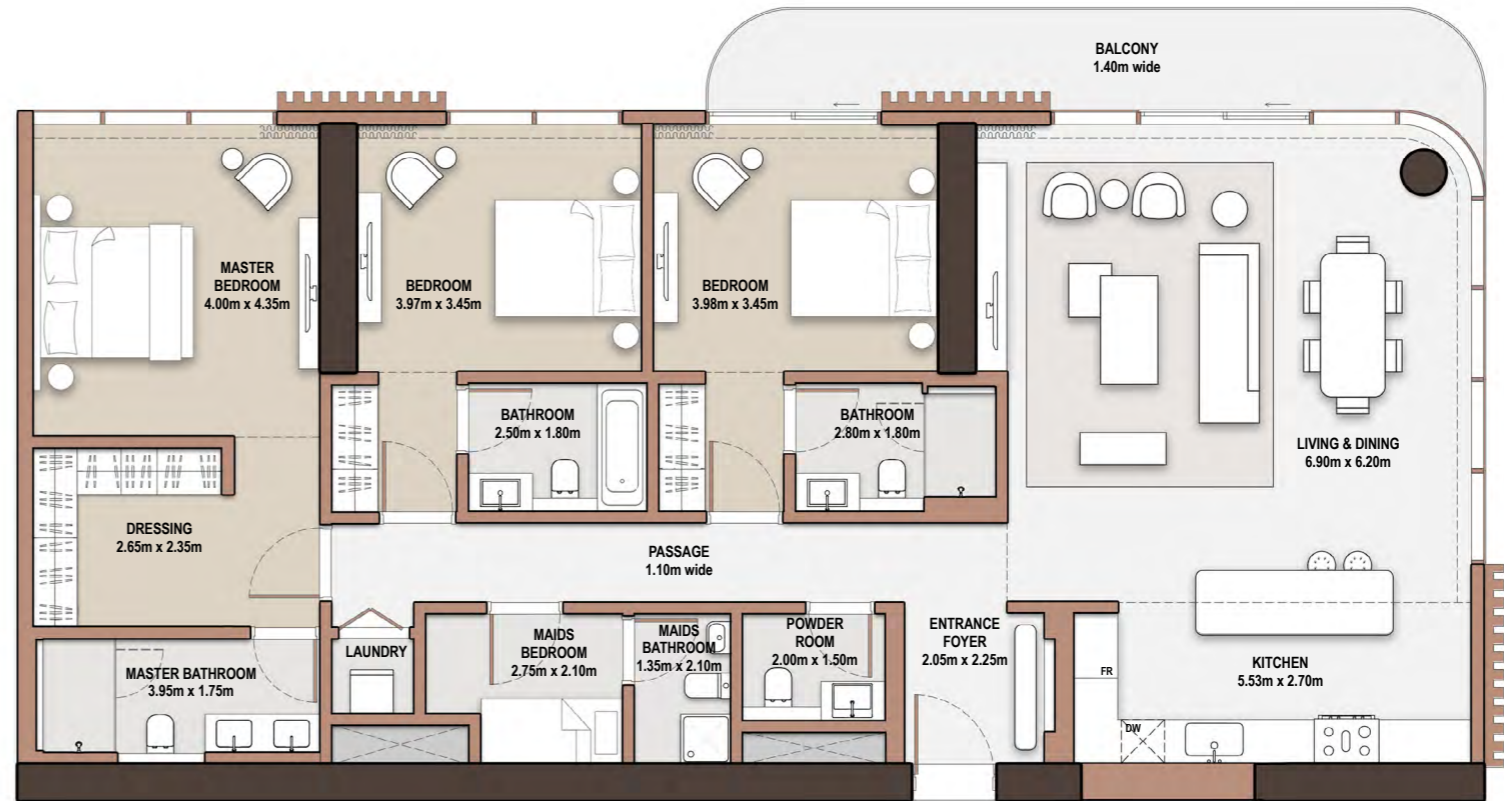

Unit Number		206, 406, 606, 805, 1006, 1206, 1406, 1806, 2006, 2206	
Unit Type	Suite Area NIA	SQM | SQFT	184.39 | 1,984.76
A-3B-A.1			
Balcony Area	Total Area NSA	SQM | SQFT	200.07 | 2,153.53
15.68 | 168.78