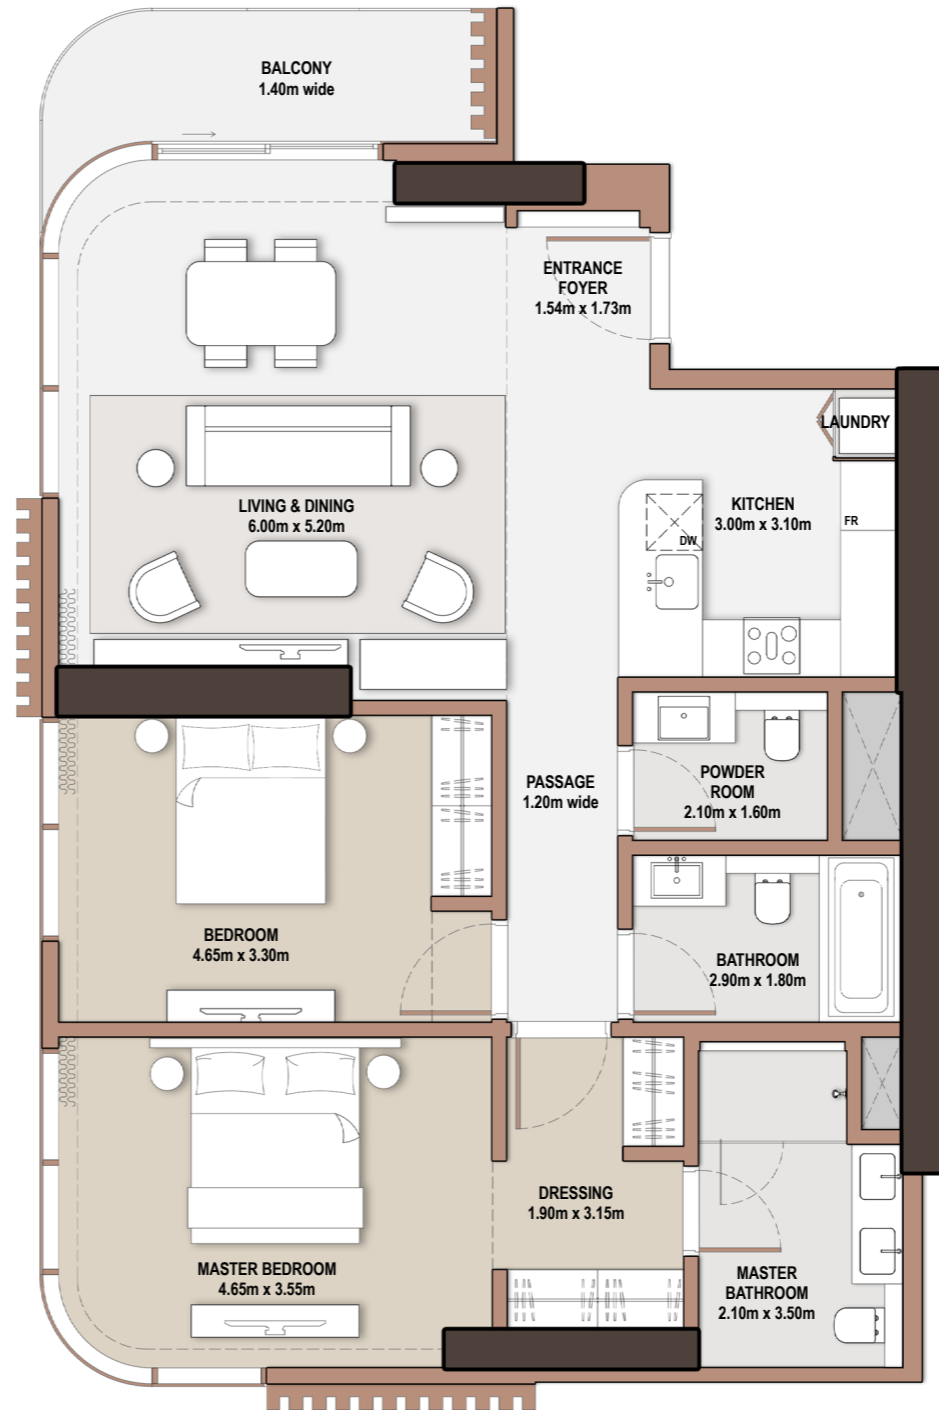

2-Bedroom

- *Type* C-2B-F.1

Unit Number			
3104, 3204			
Unit Type	Suite Area NIA	SQM | SQFT	
C-2B-F.1	113.42	| 1,220.84	
Balcony Area	SQM | SQFT	Total Area NSA	SQM | SQFT
7.39	| 79.55	120.81	| 1,300.39