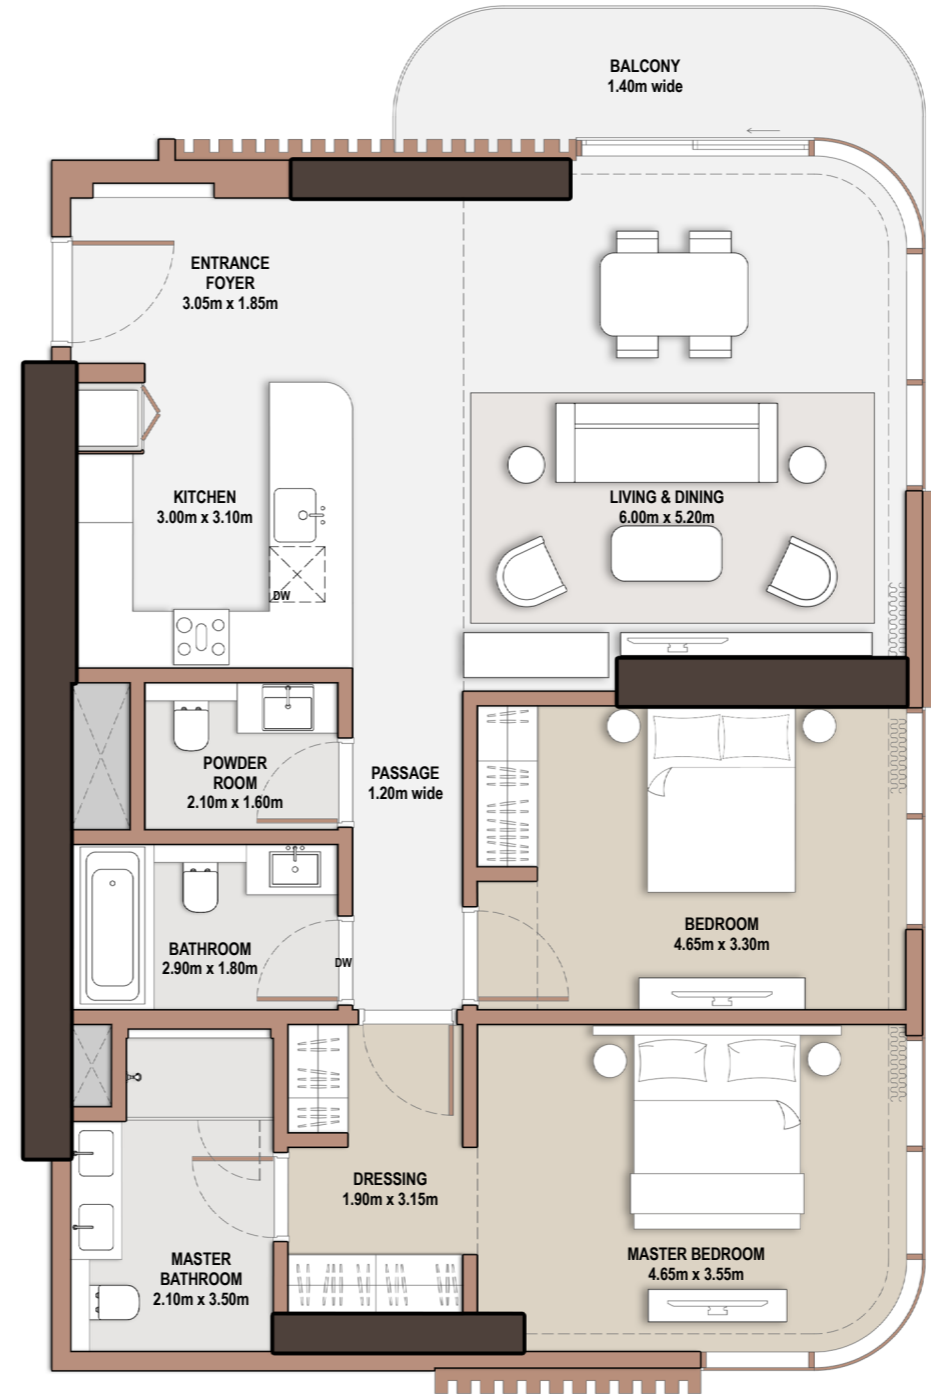

2-Bedroom

- *Type* C-2B-H.1

Unit Number		1203	
Unit Type	Suite Area NIA	SQM | SQFT	
C-2B-H.1	118.75	| 1,278.21	
Balcony Area	Total Area NSA	SQM | SQFT	
8.90 | 95.80	127.65	| 1,374.01	

FLOOR 12