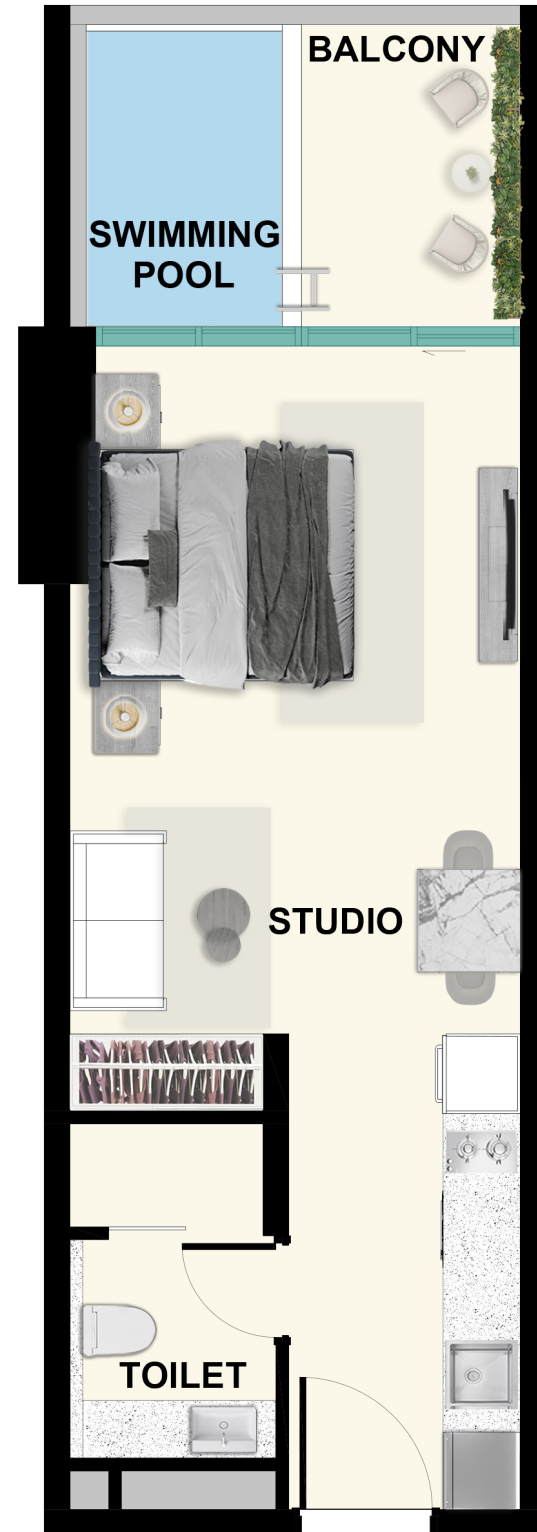

STUDIO WITH POOL