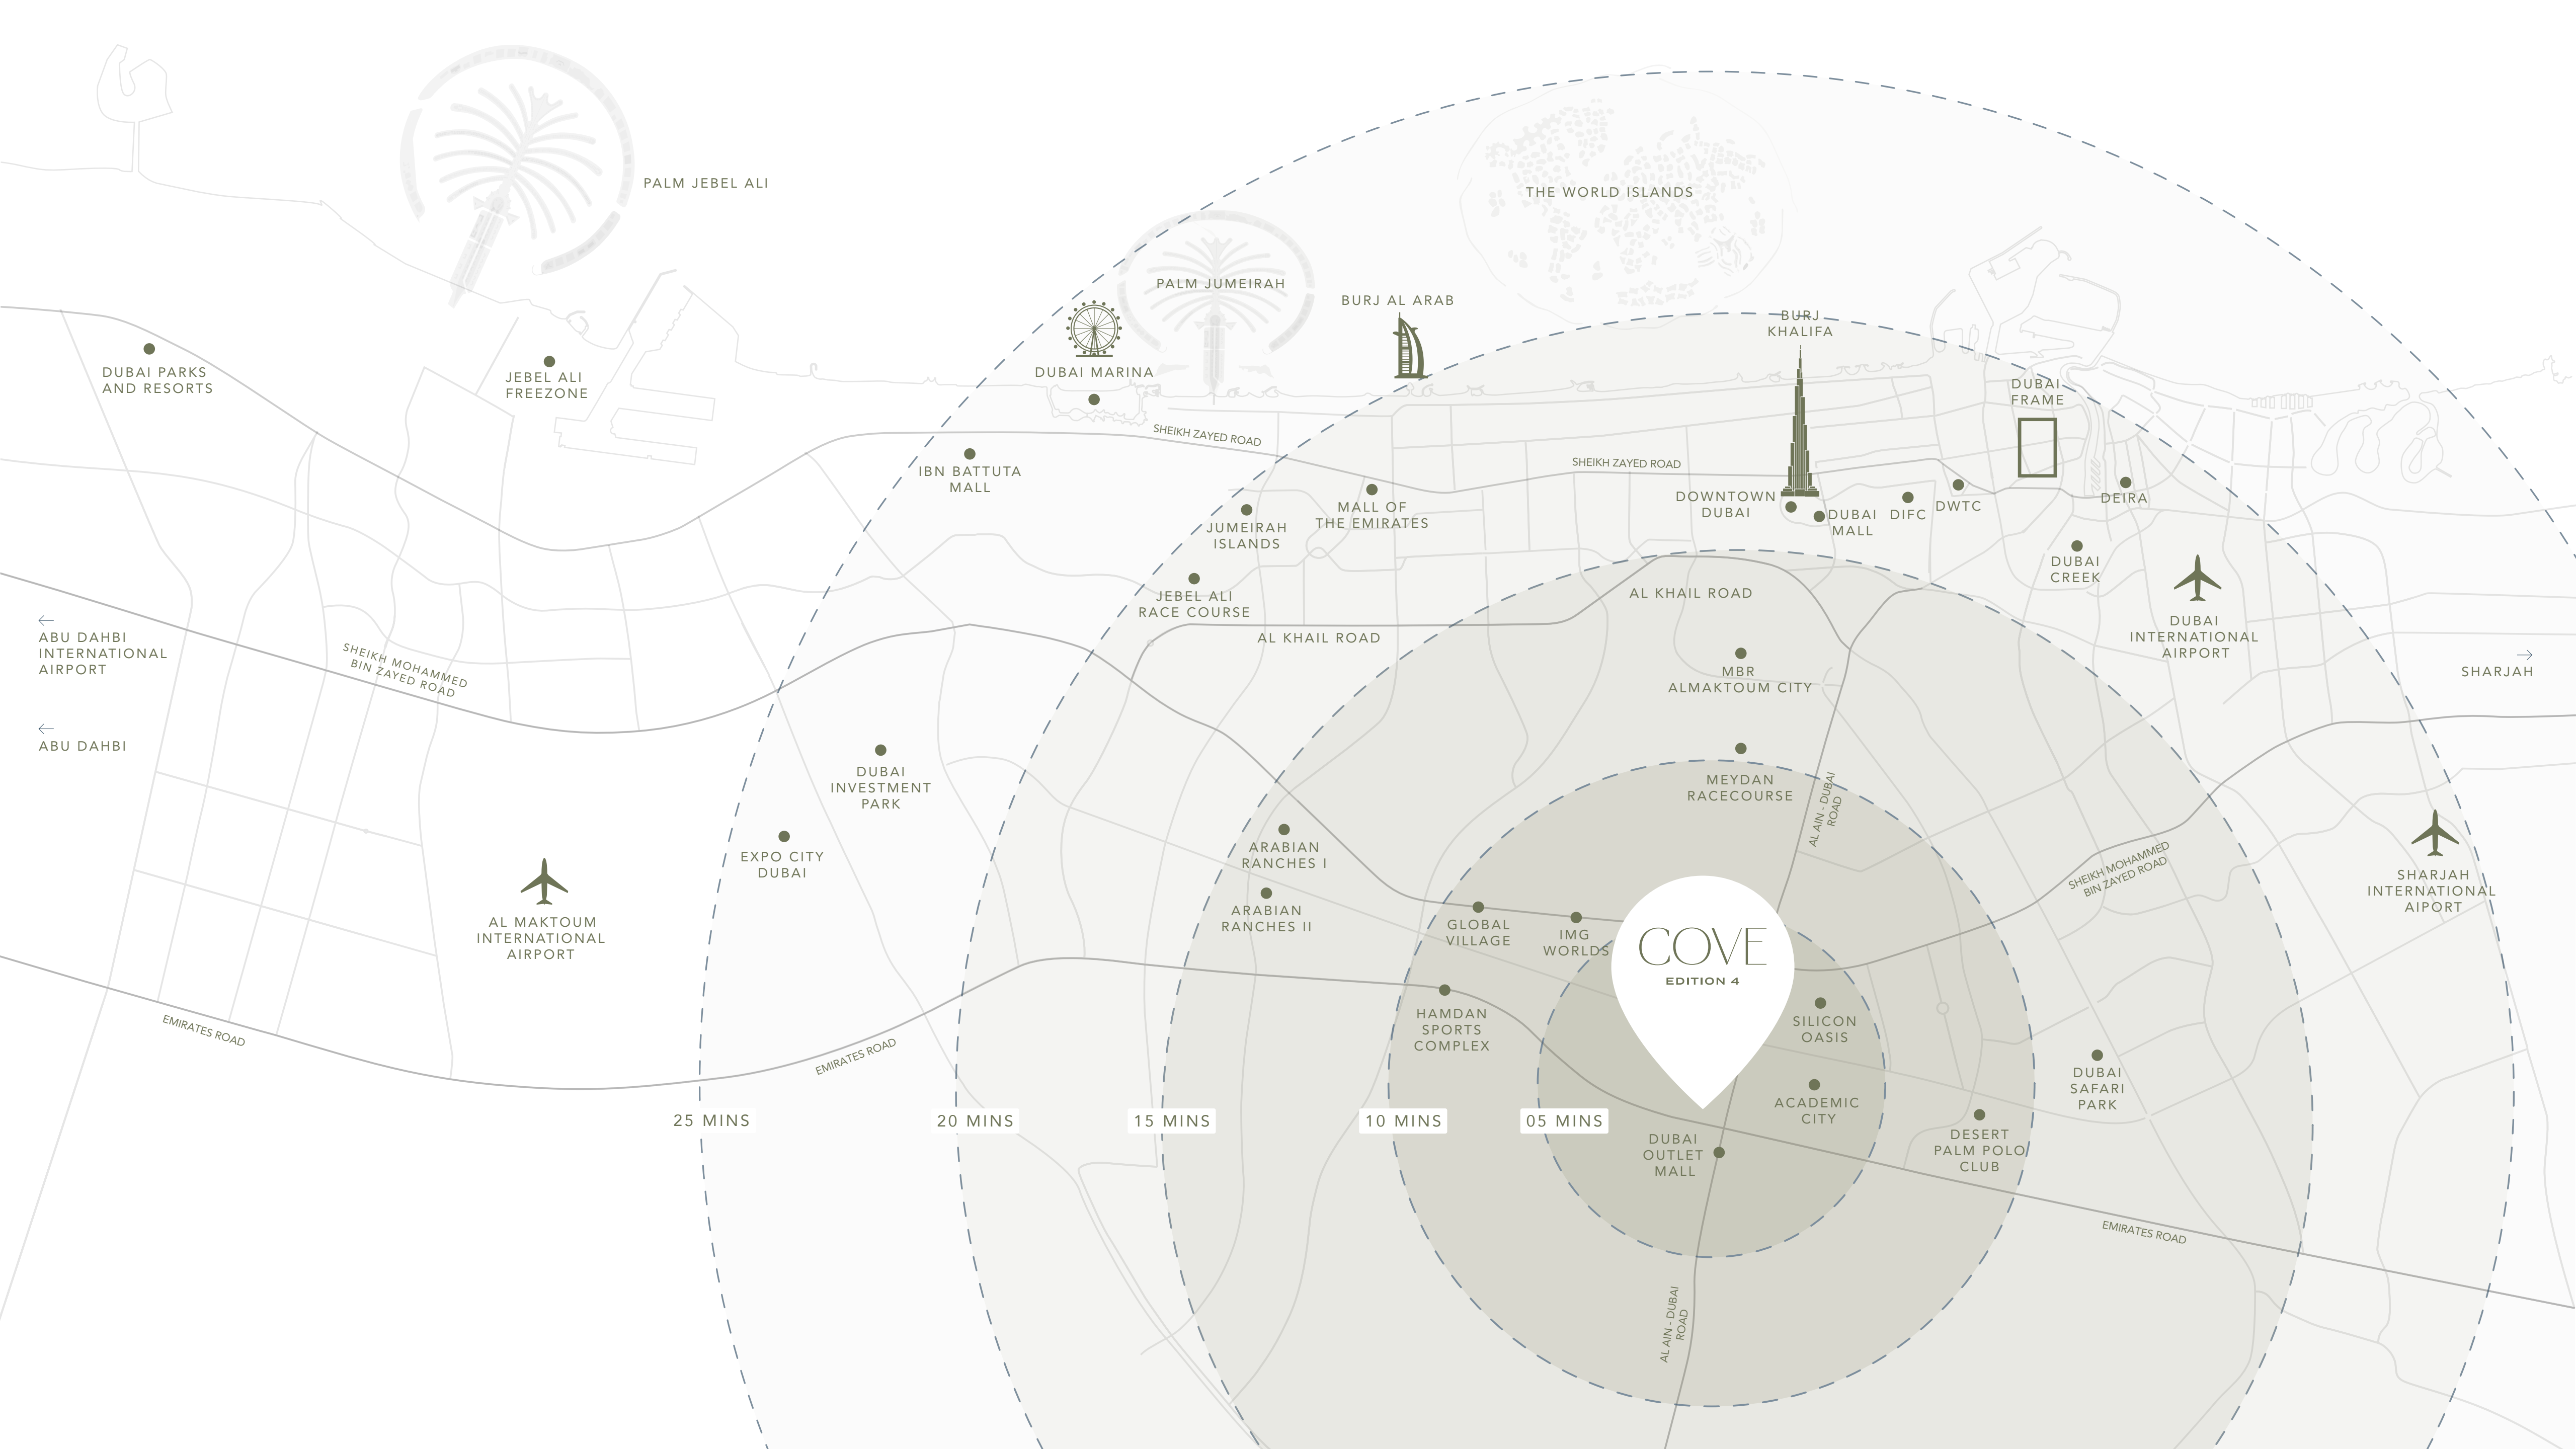

WHERE FOCUS
GOES, ENERGY
FLOWS.

WHERE FOCUS
GOES, ENERGY
FLOWS.

EVERY VIEW TELLS A STORY

At the podium level of our residences, every detail is designed to elevate your lifestyle. Immerse yourself in a vibrant, green oasis where outdoor living meets luxury. With spacious, beautifully landscaped terraces and inviting seating areas, this is the perfect place to relax, socialize, or recharge. Surrounded by lush greenery and serene spaces, the podium level provides a unique experience, bringing the best of nature and modern living together.

COVE
EDITION 4

PALM JEBEL ALI

THE WORLD ISLANDS

PALM JUMEIRAH

BURJ AL ARAB

BURJ KHALIFA

DUBAI FRAME

DUBAI PARKS AND RESORTS

JEBEL ALI FREEZONE

DUBAI MARINA

IBN BATTUTA MALL

JUMEIRAH ISLANDS

MALL OF THE EMIRATES

DOWNTOWN DUBAI

DUBAI MALL

DIFC

DUBAI OUTLET MALL	05 mins
ACADEMIC CITY	05 mins
SILICON OASIS	05 mins
GLOBAL VILLAGE	10 mins
IMG WORLD	10 mins
HAMDAN SPORTS COMPLEX	10 mins
DESERT PALM POLO CLUB	10 mins
DUBAI SAFARI PARK	10 mins
MEYDAN RACECOURSE	15 mins
ARABIAN RANCHES 1 & 2	15 mins
DUBAI INTERNATIONAL AIRPORT	20 mins
MBR AL MAKTOUM CITY	20 mins
DOWNTOWN DUBAI	20 mins
DUBAI MALL	20 mins
BURJ KHALIFA	20 mins
DUBAI FRAME	20 mins
DUBAI CREEK	20 mins
MALL OF THE EMIRATES	20 mins
DUBAI MARINA	25 mins
PALM JUMEIRAH	25 mins
JEBEL ALI RACE COURSE	25 mins
JUMEIRAH ISLANDS	25 mins
IBN BATTUTA MALL	25 mins
DUBAI PARKS AND RESORTS	25 mins
EXPO CITY DUBAI	25 mins