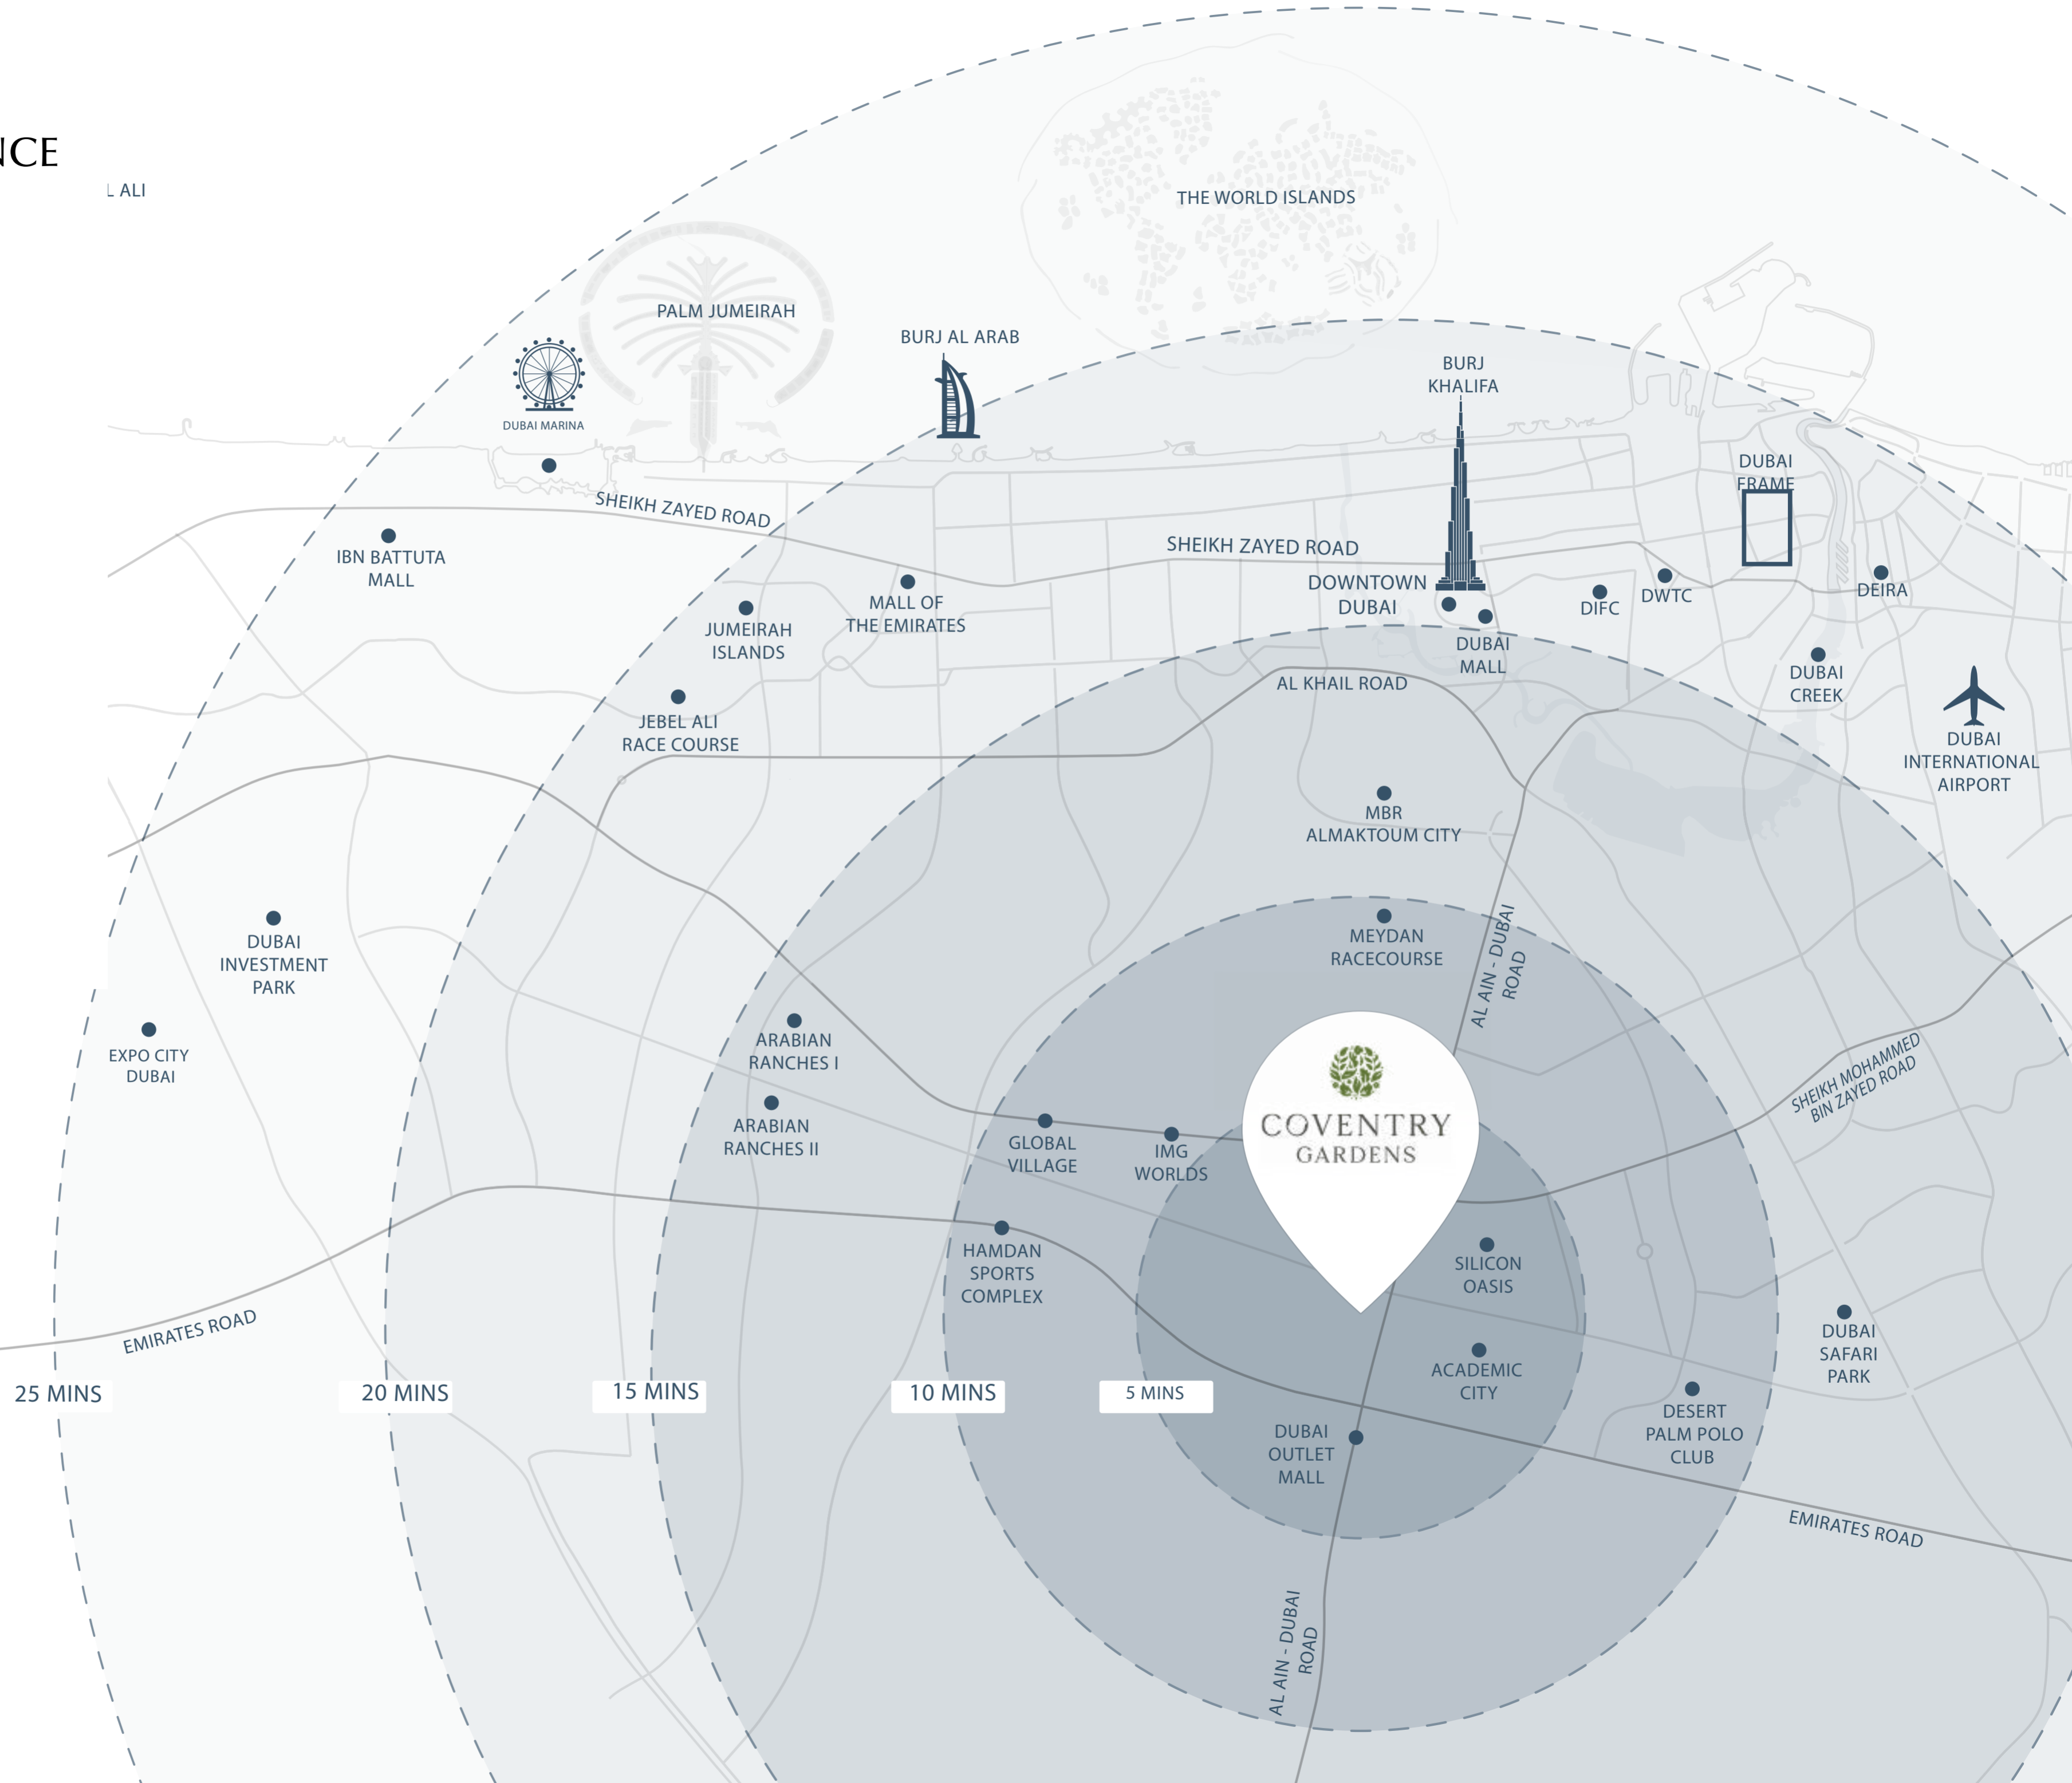

EASY ACCESS, GREAT CONVENIENCE

Centrally located at the crossroads of Dubai Land Residence Complex, Coventry Gardens keeps you in touch with all the city hotspots.

- 10 – 15 Min**
 Global Village
 Dubai Outlet Mall
 Mirdif City Center
 Dubai International Academic City

- 15 – 20 Min**
 Downtown & Burj Khalifa
 Dubai International Airport
 Miracle Garden
 Dubai Hills Mall

CONNECTED YET *Scheduled*

Nestled in the tranquil DubaiLand Residence Complex, Coventry Gardens offers the perfect balance, a peaceful retreat that remains effortlessly connected to Dubai's iconic landmarks.