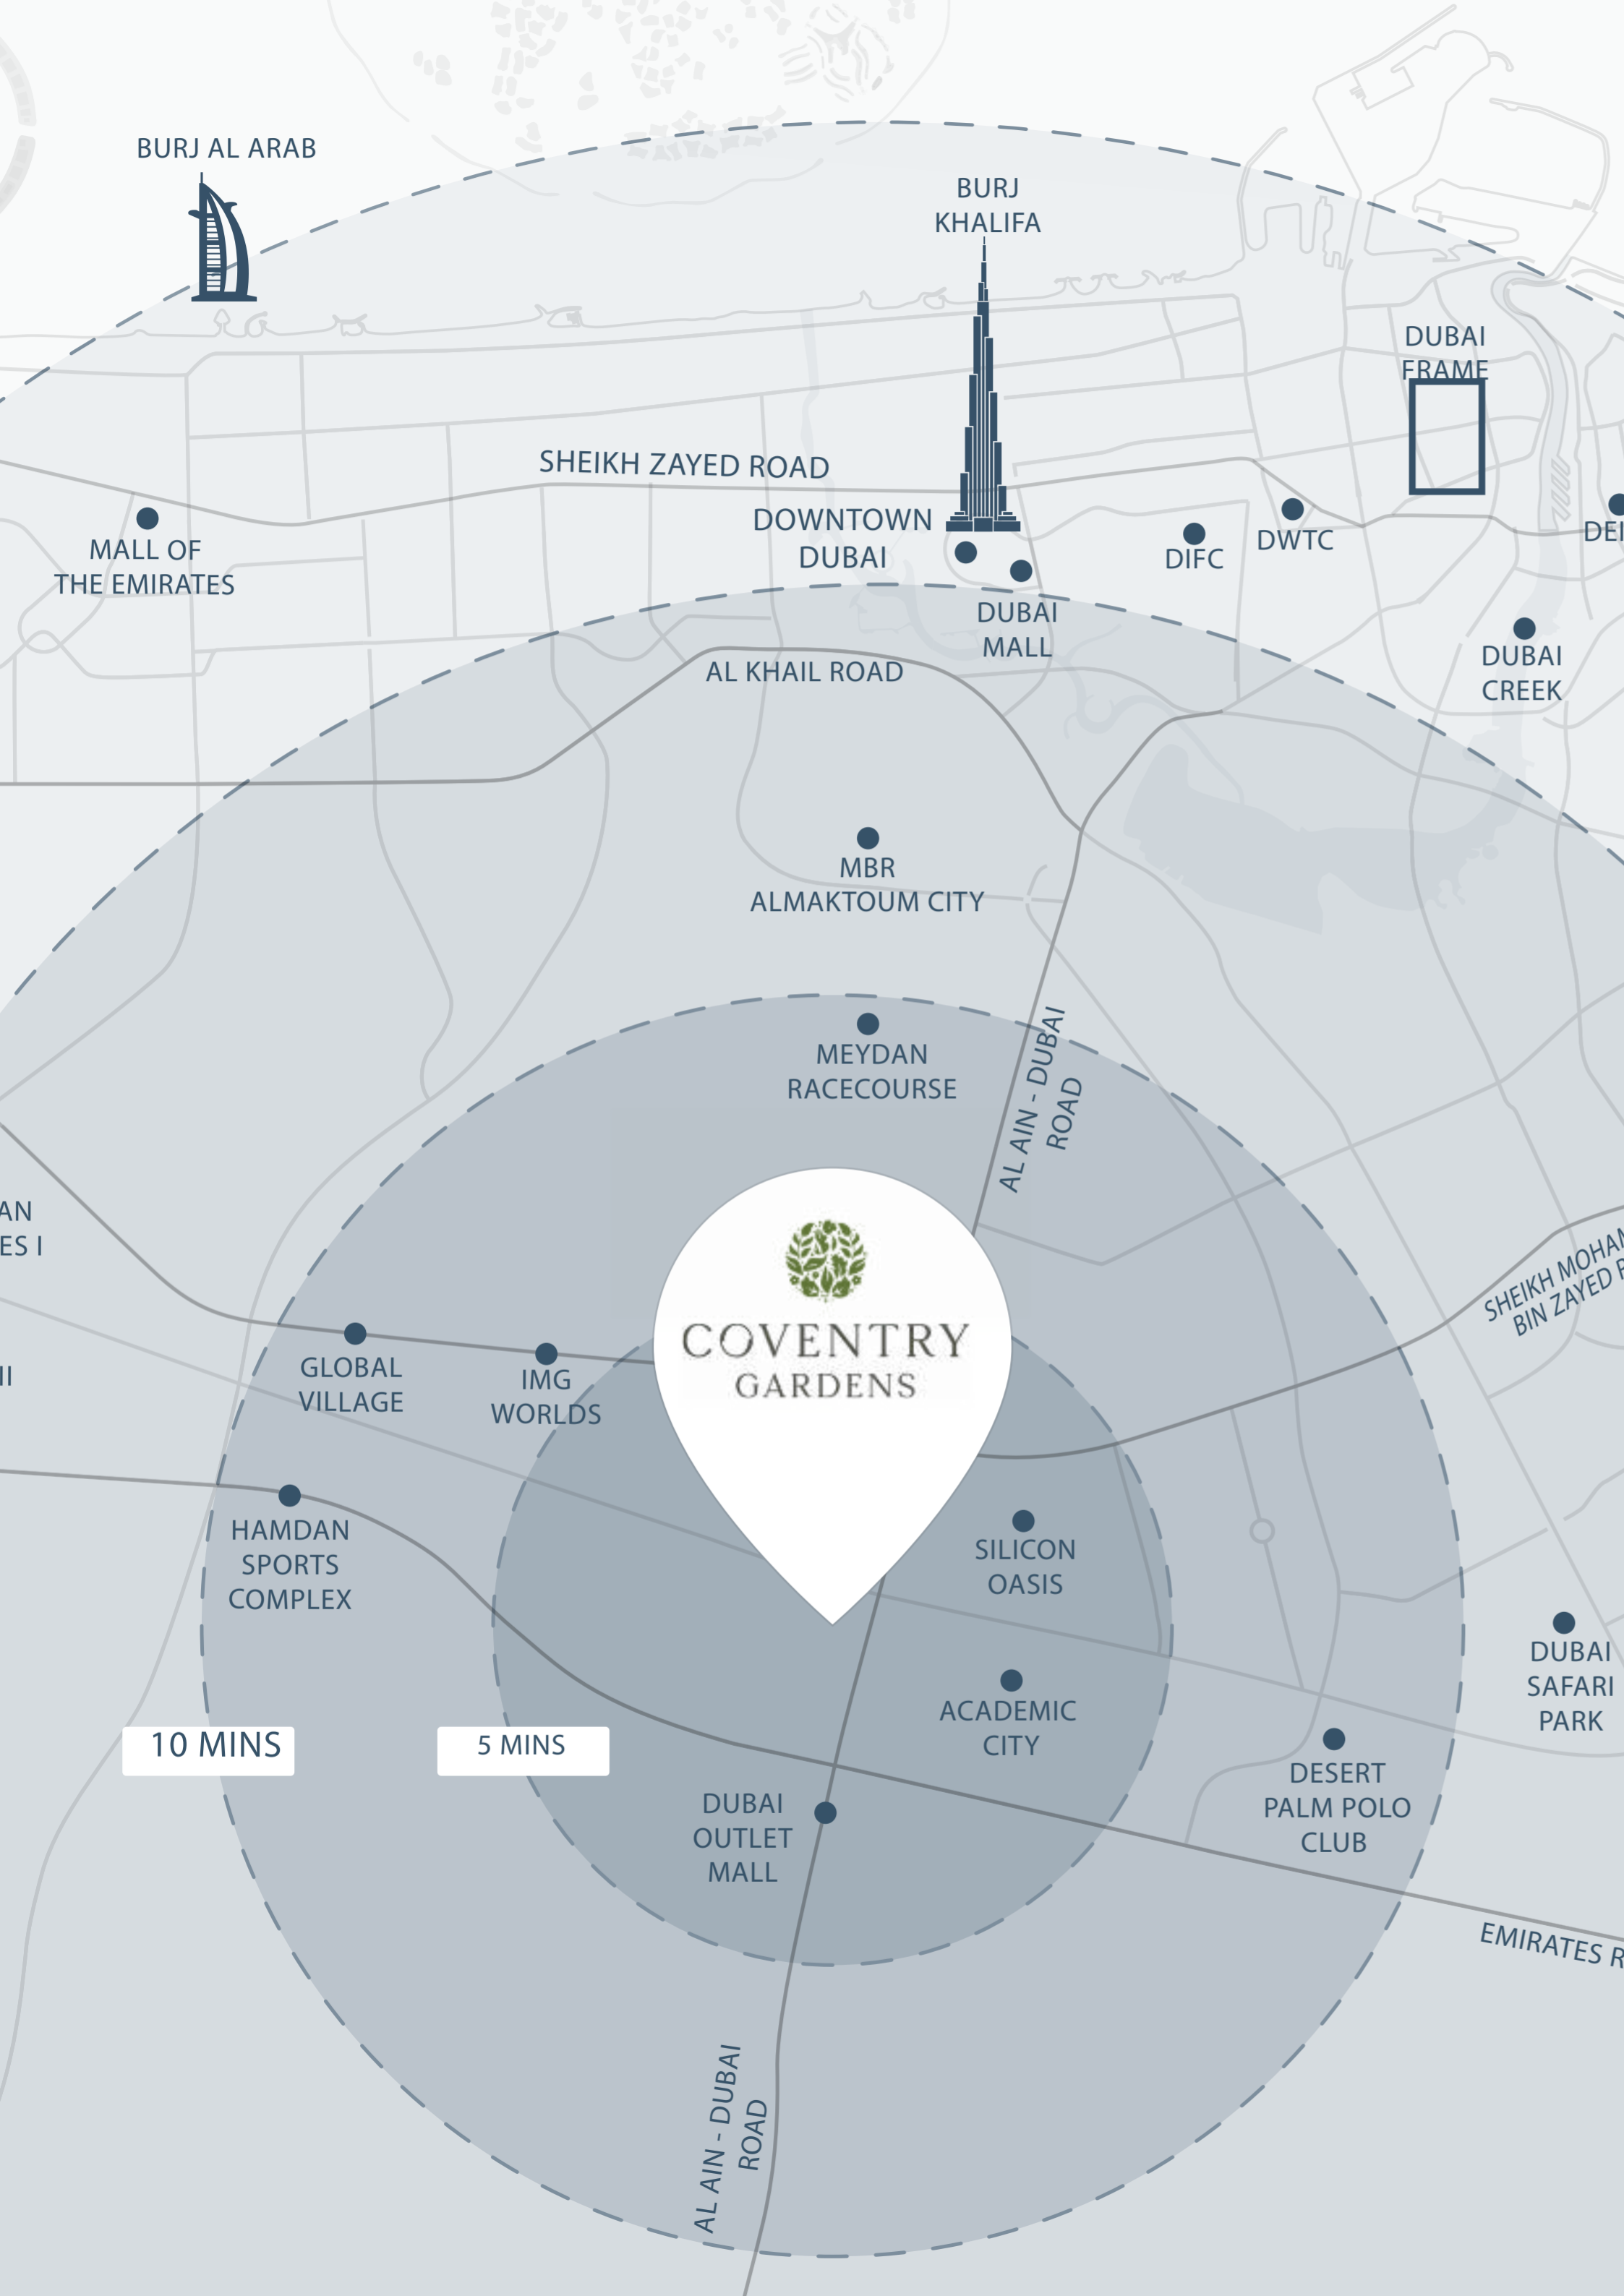

EASY ACCESS, GREAT CONVENIENCE

Centrally located at the crossroads of Dubai Land Residence Complex, Coventry Gardens keeps you in touch with all the city hotspots.

- 10 – 15 Min**
 Global Village
 Dubai Outlet Mall
 Mirdif City Center
 Dubai International Academic City

- 15 – 20 Min**
 Downtown & Burj Khalifa
 Dubai International Airport
 Miracle Garden
 Dubai Hills Mall

CONNECTED YET *Scheduled*

Nestled in the tranquil DubaiLand Residence Complex, Coventry Gardens offers the perfect balance, a peaceful retreat that remains effortlessly connected to Dubai's iconic landmarks.