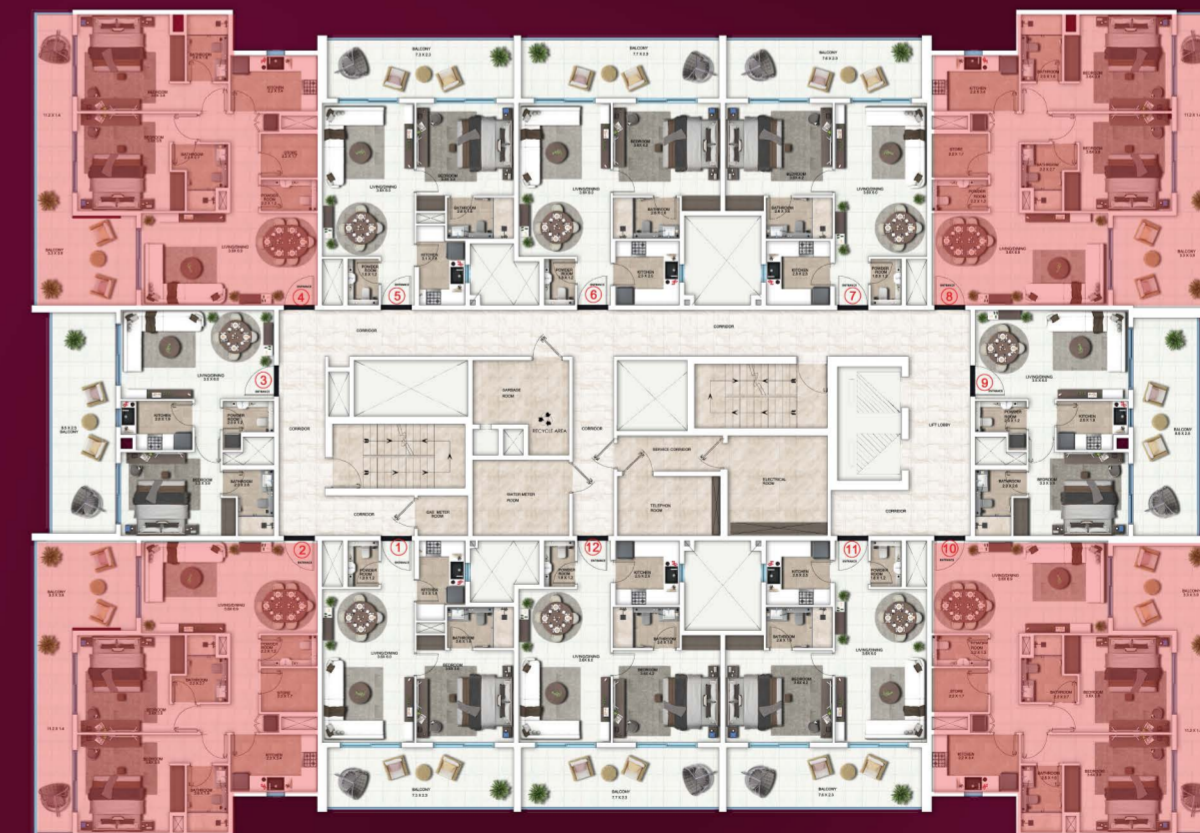

SYMBOLIC ALTUS

DESIGNED TO RISE

FLOOR PLAN

FLOOR TYPE : 2.5 BHK VISTA/PANORAMA

TYPE	Suite (Sq.ft)	Balcony (Sq.ft)	Total (Sq.ft)
AREA	1017.4	294.93	1312.34
UNIT NO.	102, 104, 108, 110, 202, 204, 208, 210, 302, 304, 308, 310, 402, 404, 408, 410, 502, 504, 508, 510, 602, 604, 608, 610, 702, 704, 708, 710, 802, 804, 808, 810, 902, 904, 908, 910		

FLOOR TYPE : 1 BHK SMART

TYPE	Suite (Sq.ft)	Balcony (Sq.ft)	Total (Sq.ft)
AREA	589.43	205.91	795.35
UNIT NO.	101, 105, 201, 205, 301, 305, 401, 405, 501, 505, 601, 605, 701, 705, 801, 805, 901, 905		

FLOOR TYPE : 1 BHK ELITE

TYPE	Suite (Sq.ft)	Balcony (Sq.ft)	Total (Sq.ft)
AREA	574.9	260.16	835.06
UNIT NO.	103, 109, 203, 209, 303, 309, 403, 409, 503, 509, 603, 609, 703, 709, 803, 809, 903, 909		

FLOOR TYPE : 1 BHK LUXE

TYPE	Suite (Sq.ft)	Balcony (Sq.ft)	Total (Sq.ft)
AREA	622.15	213.99	836.14
UNIT NO.	106, 107, 111, 112, 206, 207, 211, 212, 306, 307, 311, 312, 406, 407, 411, 412, 506, 507, 511, 512, 606, 607, 611, 612, 706, 707, 711, 712, 806, 807, 811, 812, 906, 907, 911, 912		