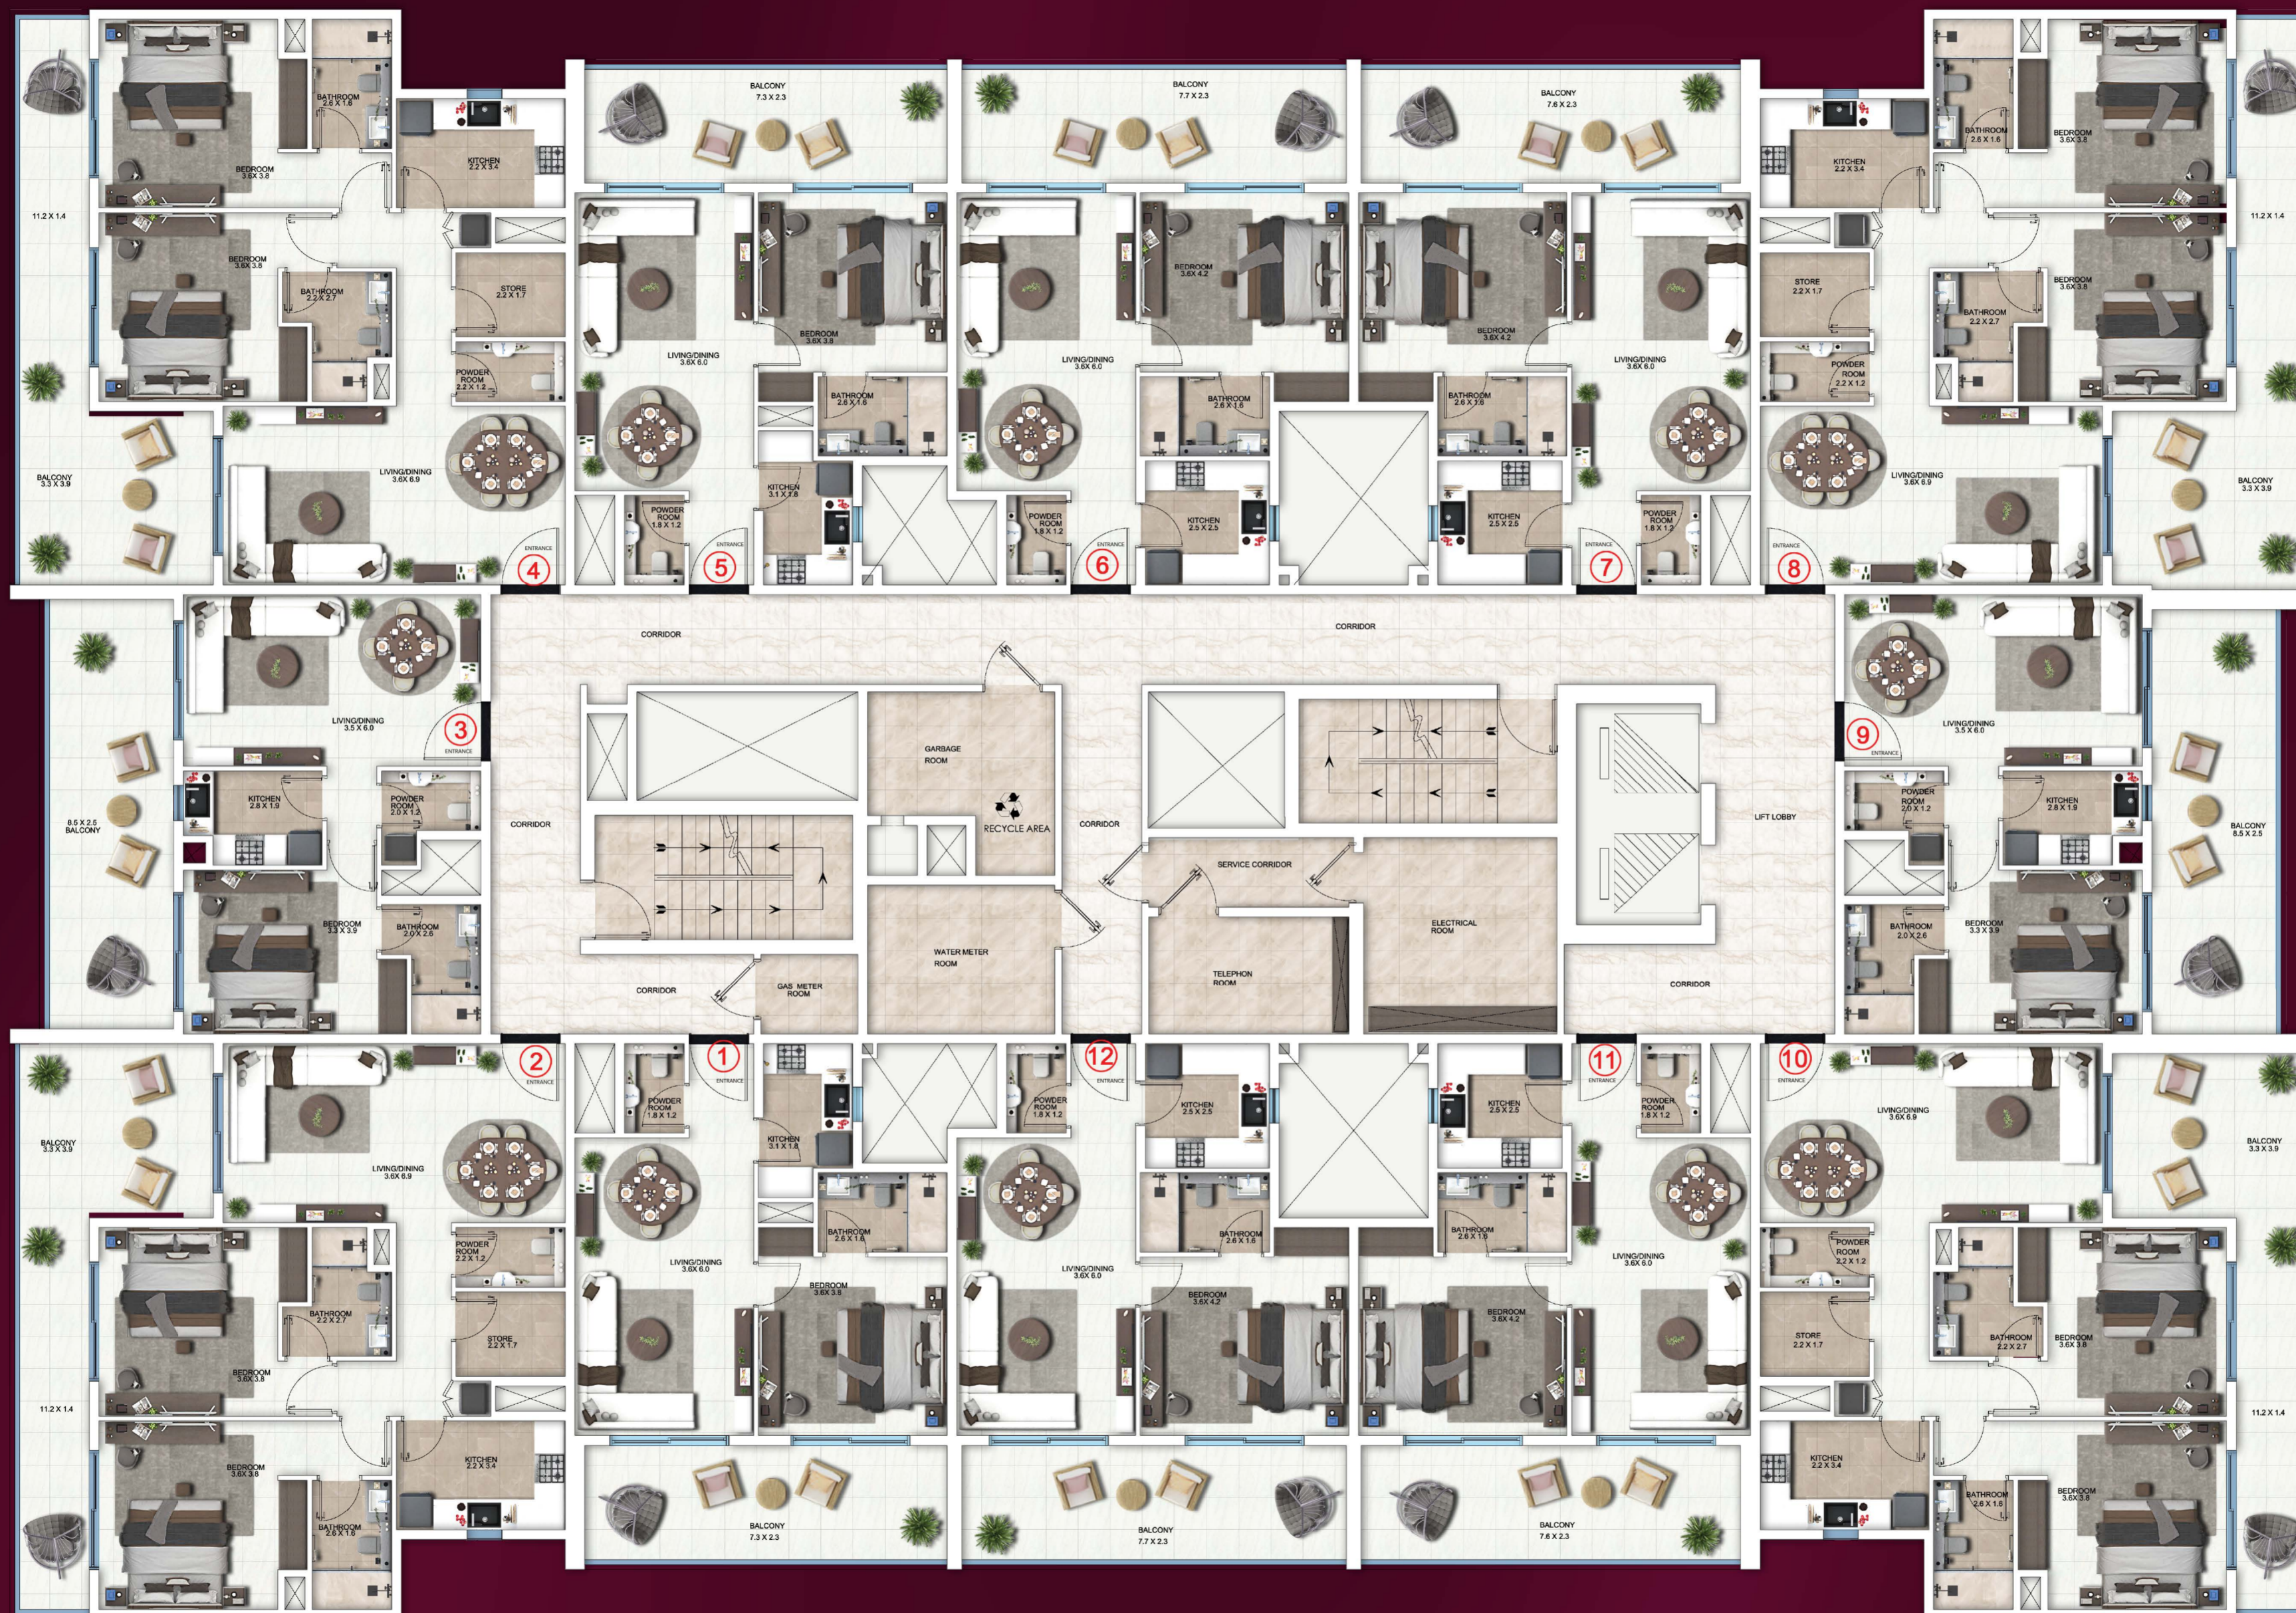

SYMBOLIC ALTUS

DESIGNED TO RISE

FLOOR PLAN

FLOOR TYPE : 2.5 BHK VISTA/PANORAMA

TYPE	Suite (Sq.ft)	Balcony (Sq.ft)	Total (Sq.ft)
AREA	1017.4	294.93	1312.34
UNIT NO.	102, 104, 108, 110, 202, 204, 208, 210, 302, 304, 308, 310, 402, 404, 408, 410, 502, 504, 508, 510, 602, 604, 608, 610, 702, 704, 708, 710, 802, 804, 808, 810, 902, 904, 908, 910		

FLOOR TYPE : 1 BHK SMART

TYPE	Suite (Sq.ft)	Balcony (Sq.ft)	Total (Sq.ft)
AREA	589.43	205.91	795.35
UNIT NO.	101, 105, 201, 205, 301, 305, 401, 405, 501, 505, 601, 605, 701, 705, 801, 805, 901, 905		

FLOOR TYPE : 1 BHK ELITE

TYPE	Suite (Sq.ft)	Balcony (Sq.ft)	Total (Sq.ft)
AREA	574.9	260.16	835.06
UNIT NO.	103, 109, 203, 209, 303, 309, 403, 409, 503, 509, 603, 609, 703, 709, 803, 809, 903, 909		

FLOOR TYPE : 1 BHK LUXE

TYPE	Suite (Sq.ft)	Balcony (Sq.ft)	Total (Sq.ft)
AREA	622.15	213.99	836.14
UNIT NO.	106, 107, 111, 112, 206, 207, 211, 212, 306, 307, 311, 312, 406, 407, 411, 412, 506, 507, 511, 512, 606, 607, 611, 612, 706, 707, 711, 712, 806, 807, 811, 812, 906, 907, 911, 912		