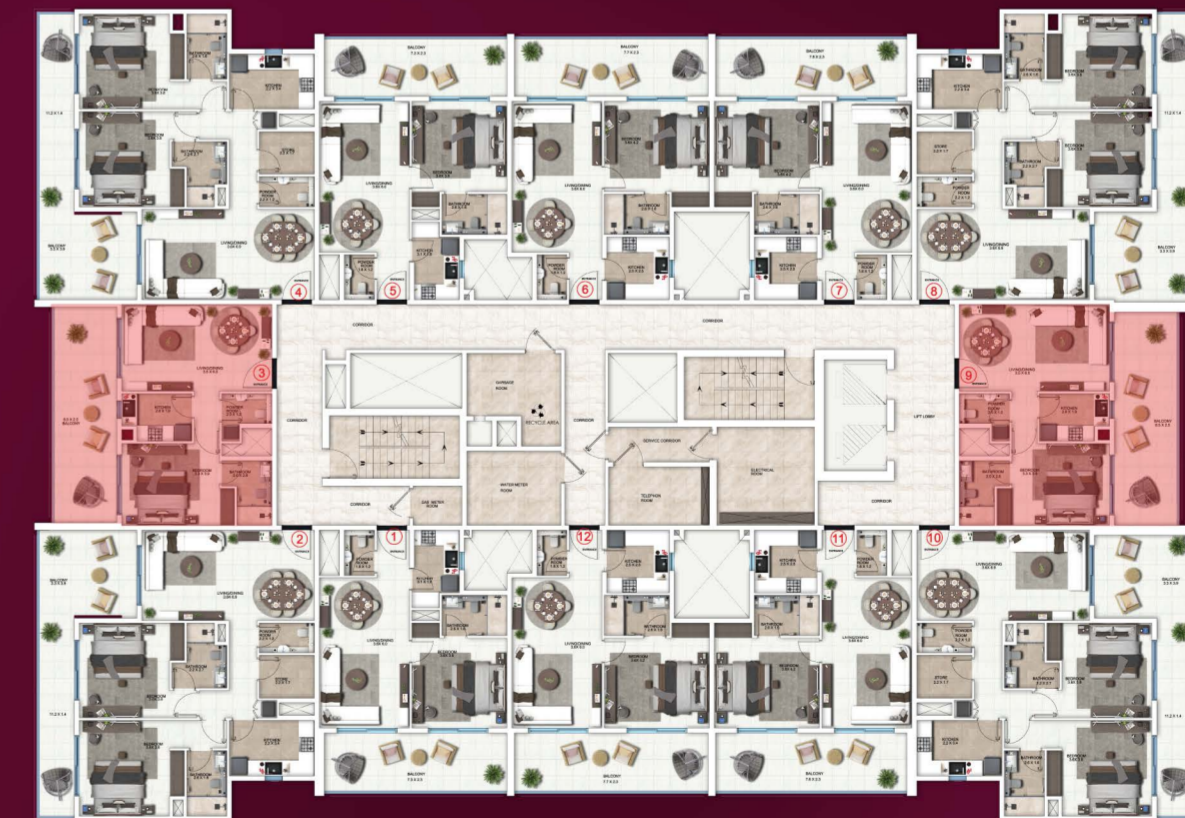

SYMBOLIC ALTUS

DESIGNED TO RISE

FLOOR PLAN

FLOOR TYPE : 2.5 BHK VISTA/PANORAMA

TYPE	Suite (Sq.ft)	Balcony (Sq.ft)	Total (Sq.ft)
AREA	1017.4	294.93	1312.34
UNIT NO.	102, 104, 108, 110, 202, 204, 208, 210, 302, 304, 308, 310, 402, 404, 408, 410, 502, 504, 508, 510, 602, 604, 608, 610, 702, 704, 708, 710, 802, 804, 808, 810, 902, 904, 908, 910		

FLOOR TYPE : 1 BHK SMART

TYPE	Suite (Sq.ft)	Balcony (Sq.ft)	Total (Sq.ft)
AREA	589.43	205.91	795.35
UNIT NO.	101, 105, 201, 205, 301, 305, 401, 405, 501, 505, 601, 605, 701, 705, 801, 805, 901, 905		

FLOOR TYPE : 1 BHK ELITE

TYPE	Suite (Sq.ft)	Balcony (Sq.ft)	Total (Sq.ft)
AREA	574.9	260.16	835.06
UNIT NO.	103, 109, 203, 209, 303, 309, 403, 409, 503, 509, 603, 609, 703, 709, 803, 809, 903, 909		

FLOOR TYPE : 1 BHK LUXE

TYPE	Suite (Sq.ft)	Balcony (Sq.ft)	Total (Sq.ft)
AREA	622.15	213.99	836.14
UNIT NO.	106, 107, 111, 112, 206, 207, 211, 212, 306, 307, 311, 312, 406, 407, 411, 412, 506, 507, 511, 512, 606, 607, 611, 612, 706, 707, 711, 712, 806, 807, 811, 812, 906, 907, 911, 912		