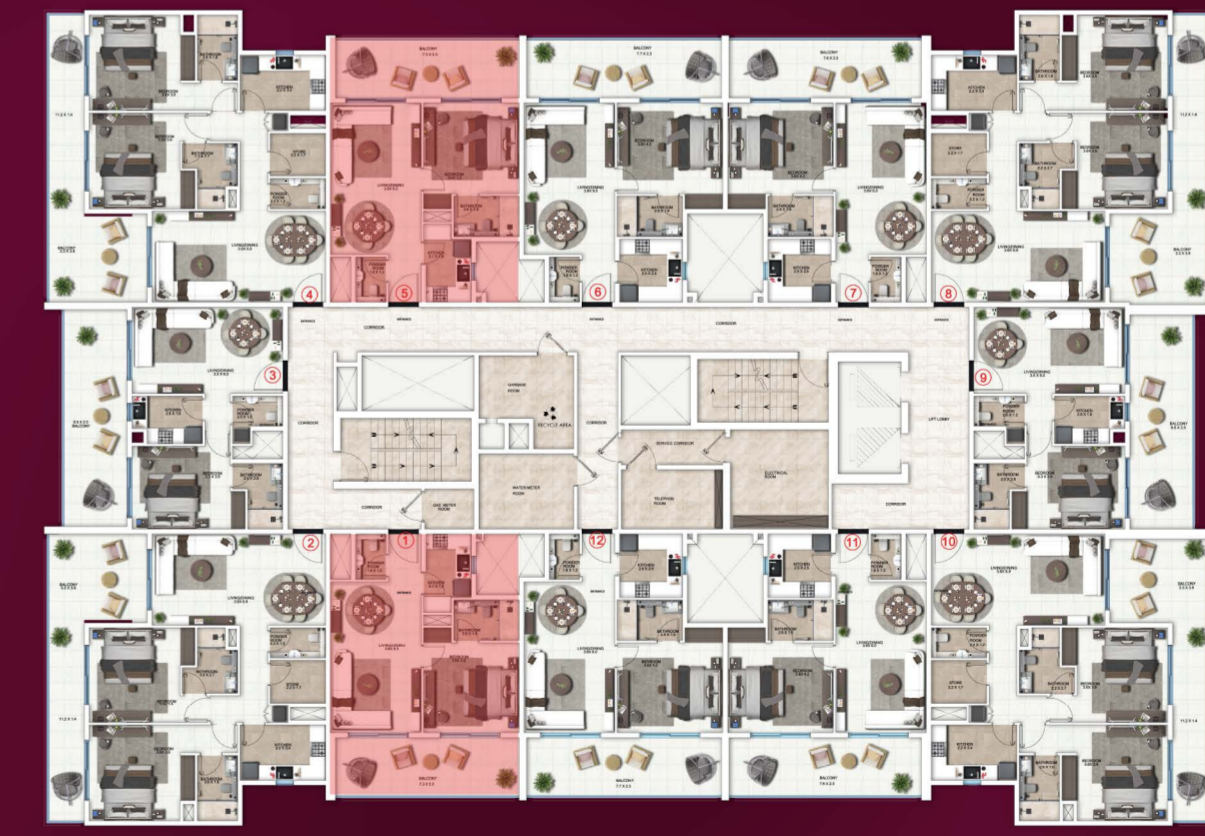

SYMBOLIC ALTUS

DESIGNED TO RISE

FLOOR PLAN

FLOOR TYPE : 2.5 BHK VISTA/PANORAMA

TYPE	Suite (Sq.ft)	Balcony (Sq.ft)	Total (Sq.ft)
AREA	1017.4	294.93	1312.34
UNIT NO.	102, 104, 108, 110, 202, 204, 208, 210, 302, 304, 308, 310, 402, 404, 408, 410, 502, 504, 508, 510, 602, 604, 608, 610, 702, 704, 708, 710, 802, 804, 808, 810, 902, 904, 908, 910		

FLOOR TYPE : 1 BHK SMART

TYPE	Suite (Sq.ft)	Balcony (Sq.ft)	Total (Sq.ft)
AREA	589.43	205.91	795.35
UNIT NO.	101, 105, 201, 205, 301, 305, 401, 405, 501, 505, 601, 605, 701, 705, 801, 805, 901, 905		

FLOOR TYPE : 1 BHK ELITE

TYPE	Suite (Sq.ft)	Balcony (Sq.ft)	Total (Sq.ft)
AREA	574.9	260.16	835.06
UNIT NO.	103, 109, 203, 209, 303, 309, 403, 409, 503, 509, 603, 609, 703, 709, 803, 809, 903, 909		

FLOOR TYPE : 1 BHK LUXE

TYPE	Suite (Sq.ft)	Balcony (Sq.ft)	Total (Sq.ft)
AREA	622.15	213.99	836.14
UNIT NO.	106, 107, 111, 112, 206, 207, 211, 212, 306, 307, 311, 312, 406, 407, 411, 412, 506, 507, 511, 512, 606, 607, 611, 612, 706, 707, 711, 712, 806, 807, 811, 812, 906, 907, 911, 912		