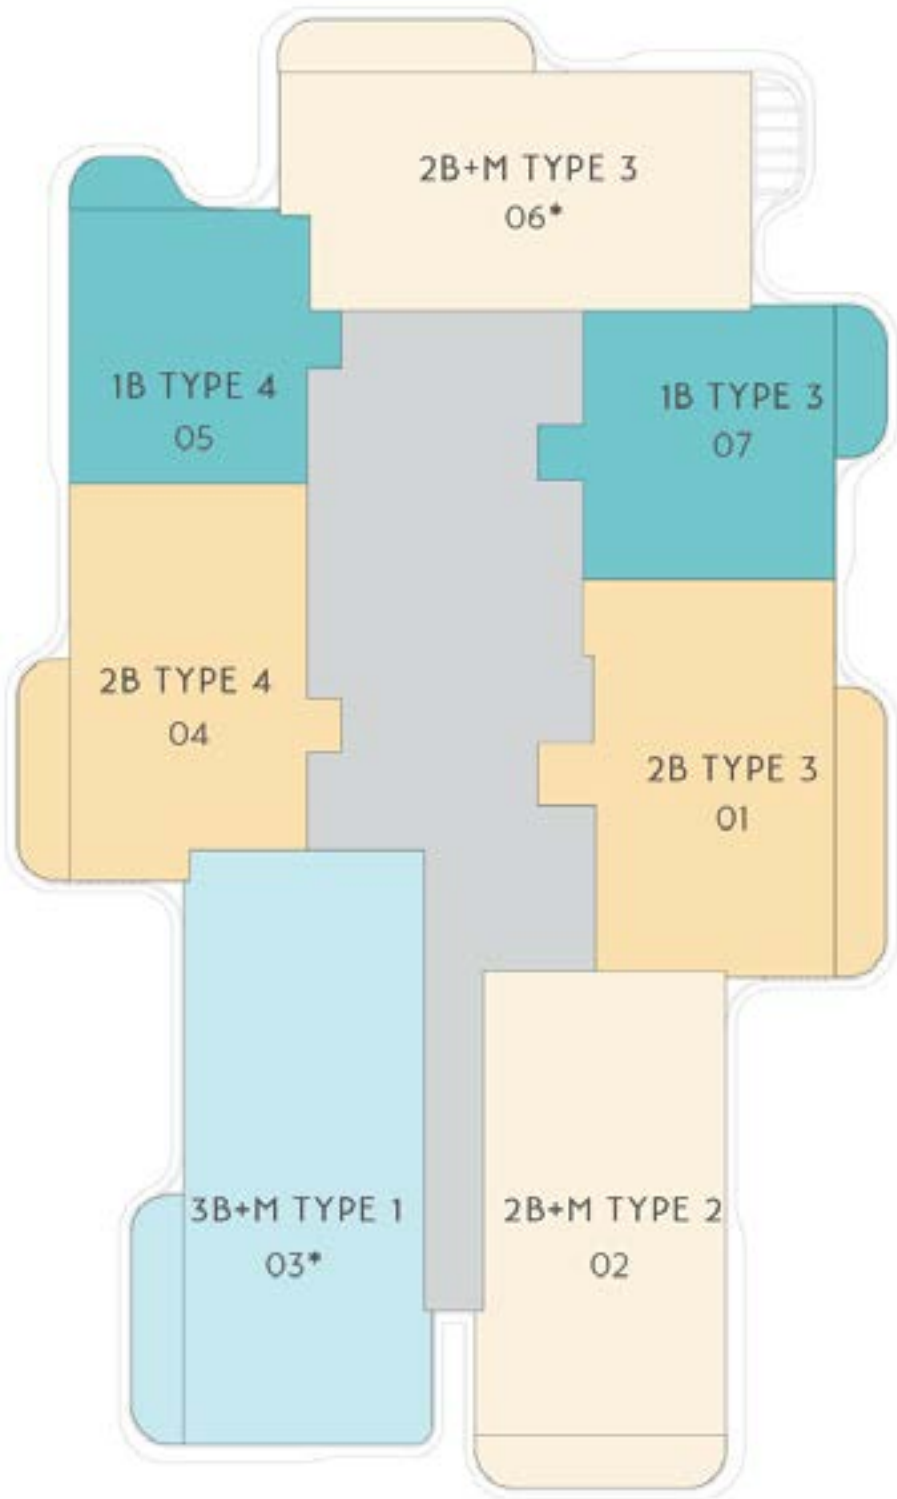

BUILDING - B VIII, B X

FLOOR 02*, 04, 06, 08 (EVEN BALCONIES)

LEGEND

- 1 BEDROOM (teal circle)
- 2 BEDROOM (orange circle)
- 2 BEDROOM + M (light orange circle)
- 3 BEDROOM + M (light blue circle)
- BOH / CIRCULATION / SERVICES (grey circle)

NOT TO SCALE. INDICATIVE ONLY