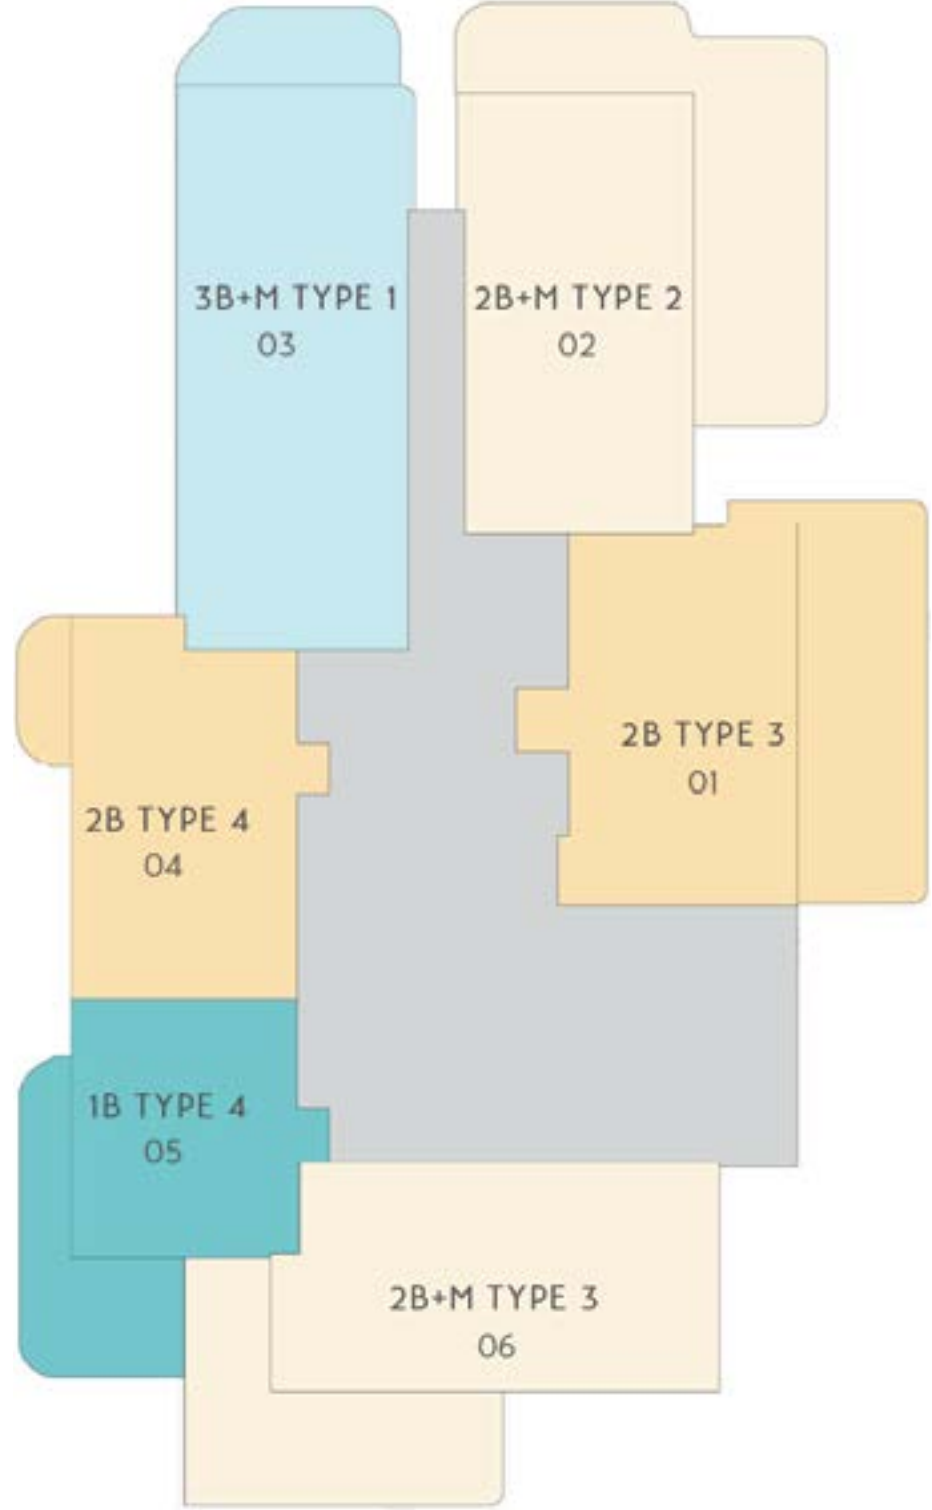

2BR+M T2

2BR+M T3

Disclaimer: Image is indicative. Actual size and configuration of balconies will be specific to the unit.

3BR+M T1

Disclaimer: Image is indicative. Actual size and configuration of balconies will be specific to the unit.

# FLOOR PLATES

# SITE PLAN

LEGEND

- BUILDING TYPE A
- BUILDING TYPE B
- BOH / CIRCULATION / SERVICES

NOT TO SCALE, INDICATIVE ONLY

# BUILDING - B I, B IV

B I - FLOOR 01 (PODIUM)

LEGEND

- 1 BEDROOM (Teal circle)
- 2 BEDROOM (Light orange circle)
- 2 BEDROOM + M (Light orange circle)
- 3 BEDROOM + M (Light blue circle)
- BOH / CIRCULATION / SERVICES (Grey circle)