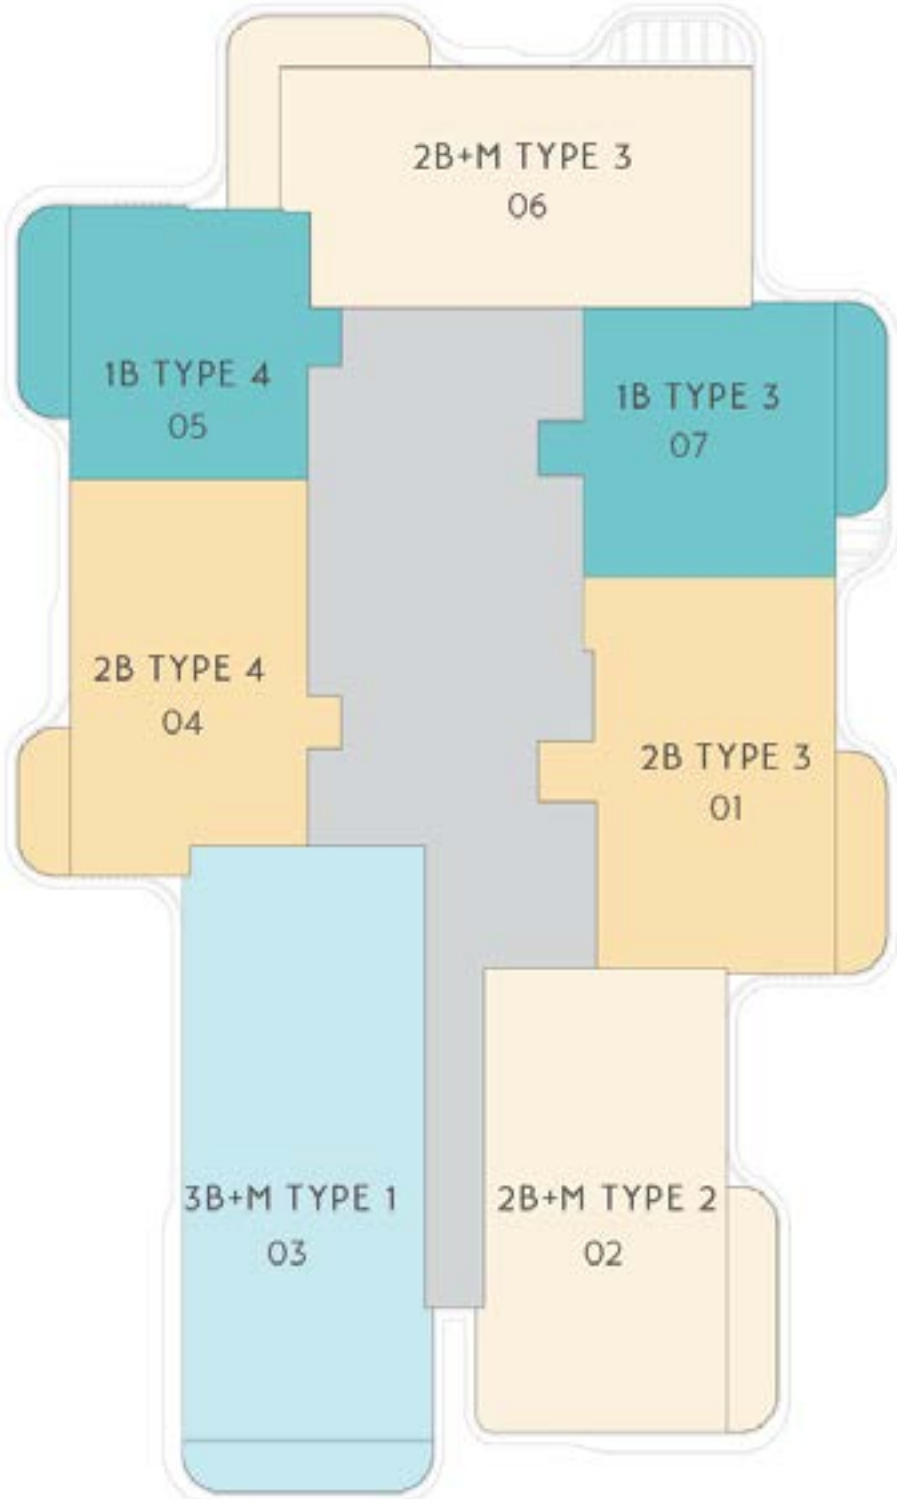

BUILDING - B VIII, B X

FLOOR 03, 05, 07, 09 (ODD BALCONIES)

LEGEND

- 1 BEDROOM (teal circle)
- 2 BEDROOM (orange circle)
- 2 BEDROOM + M (light orange circle)
- 3 BEDROOM + M (light blue circle)
- BOH / CIRCULATION / SERVICES (grey circle)

NOT TO SCALE. INDICATIVE ONLY