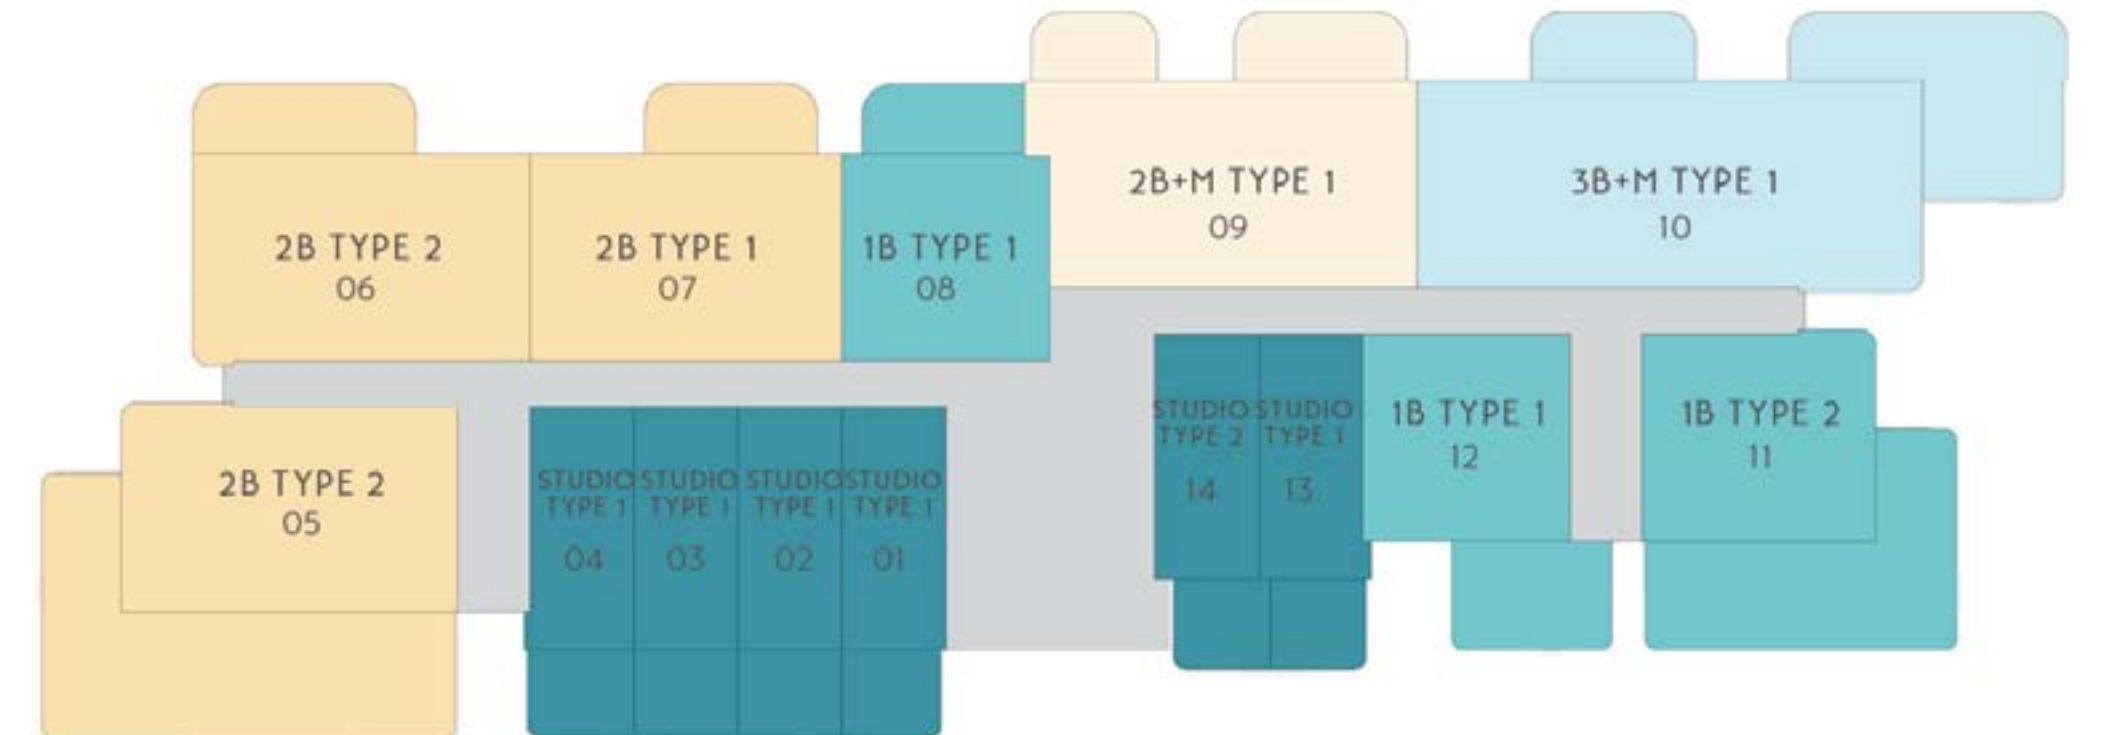

BUILDING - A II, A V

A V - FLOOR 01 (PODIUM)

LEGEND

- STUDIO
- 1 BEDROOM
- 2 BEDROOM
- 2 BEDROOM + M
- 3 BEDROOM + M
- BOH / CIRCULATION / SERVICES

SOME PODIUM UNITS INCLUDE PRIVATE GARDENS. REFER TO SPECIFIC UNIT DETAIL.

NOT TO SCALE. INDICATIVE ONLY