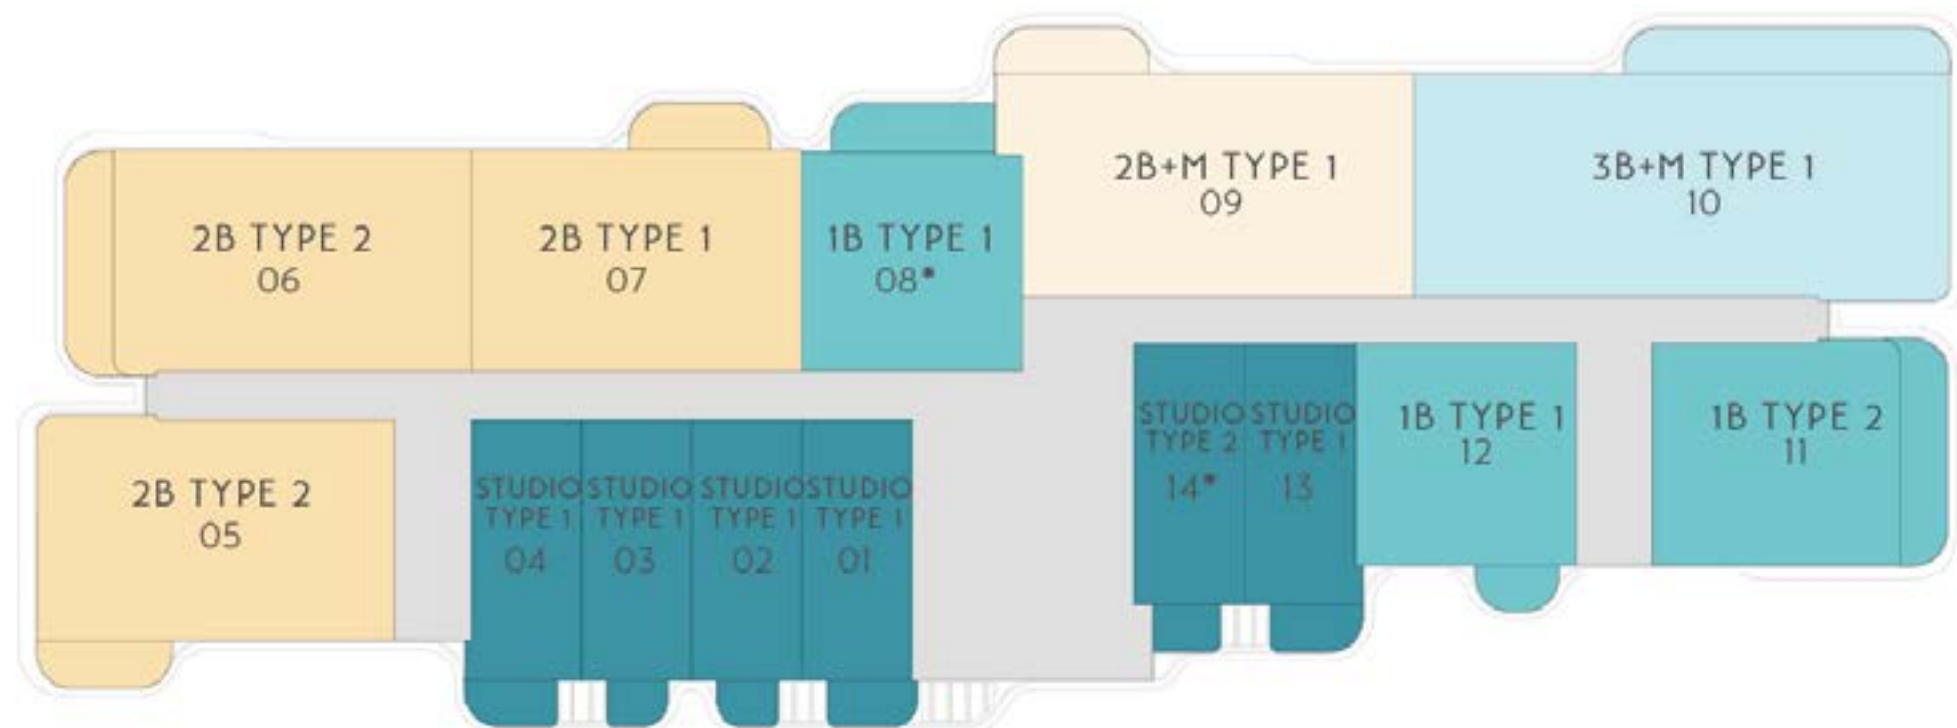

BUILDING - A II, A V

FLOOR 02*, 04, 06 (EVEN BALCONIES)

LEGEND

- STUDIO
- 1 BEDROOM
- 2 BEDROOM
- 2 BEDROOM + M
- 3 BEDROOM + M
- BOH / CIRCULATION / SERVICES

SITE PLAN

NOT TO SCALE. INDICATIVE ONLY