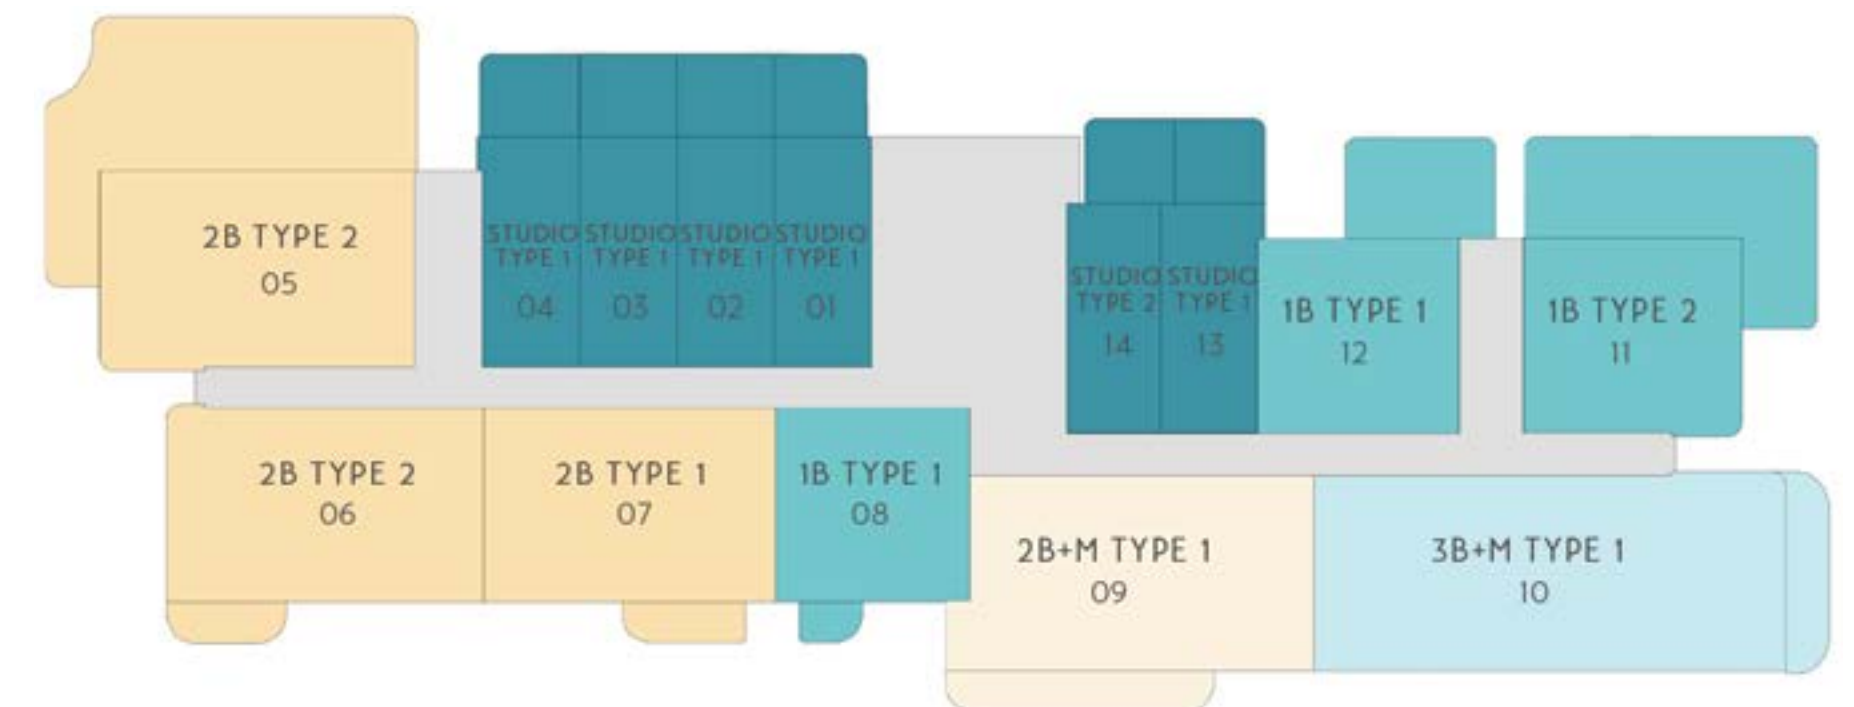

BUILDING - A IX, A XI

A XI - FLOOR 01 (PODIUM)

1. LEGEND
2. STUDIO
   - 1 BEDROOM
   - 2 BEDROOM
   - 2 BEDROOM + M
   - 3 BEDROOM + M
   - BOH / CIRCULATION / SERVICES

SOME PODIUM UNITS INCLUDE PRIVATE GARDENS. REFER TO SPECIFIC UNIT DETAIL.

NOT TO SCALE. INDICATIVE ONLY