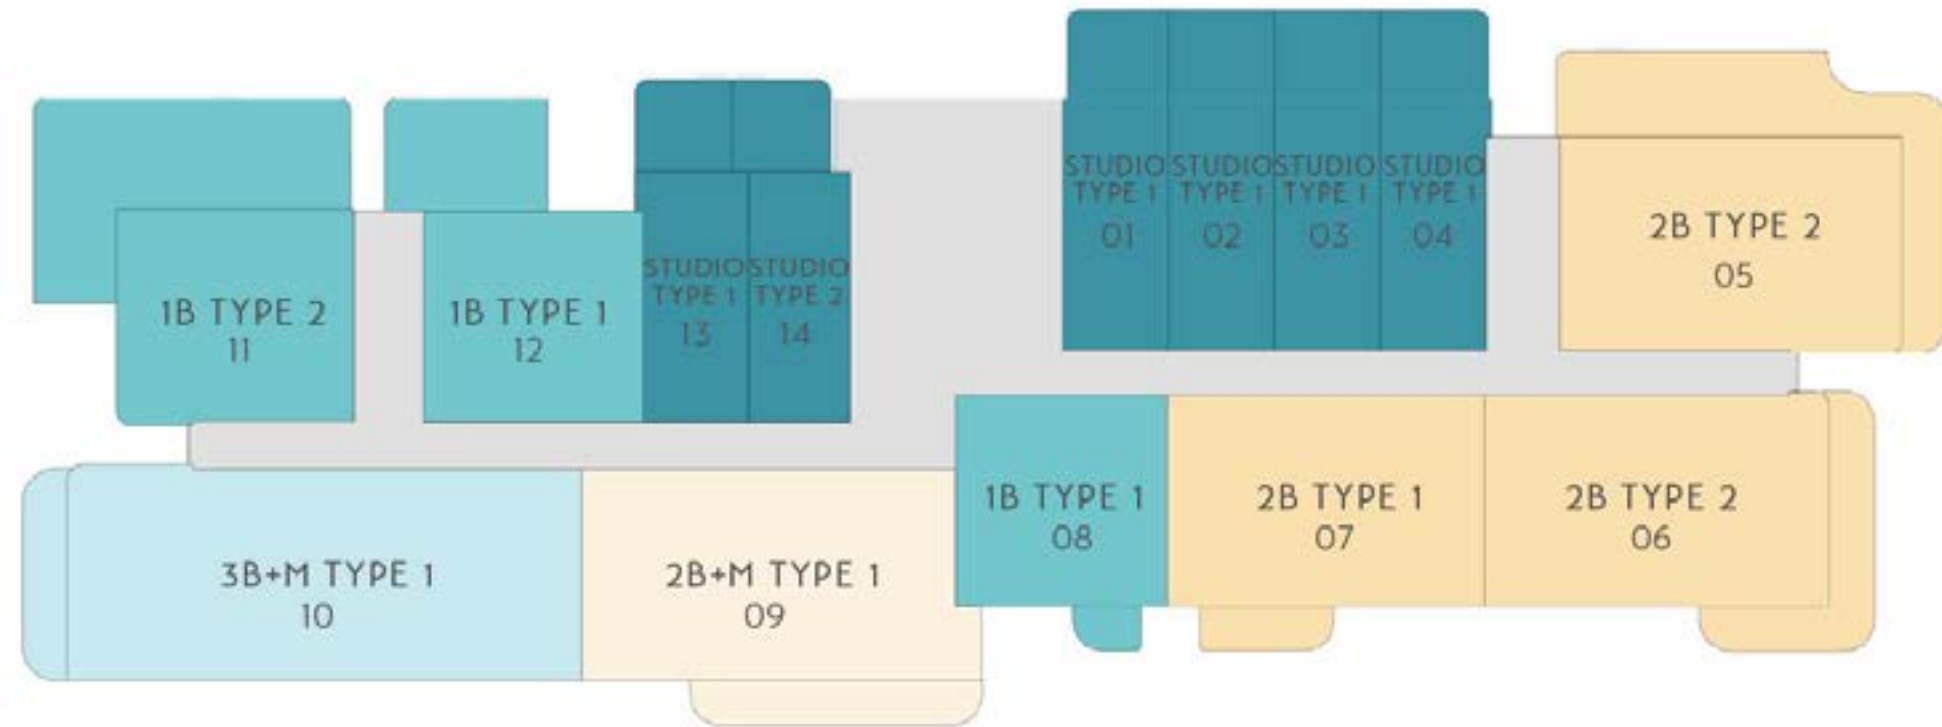

BUILDING - A VII

A VII - FLOOR 01 (PODIUM)

1. LEGEND
2. STUDIO
   - 1 BEDROOM
   - 2 BEDROOM
   - 2 BEDROOM + M
   - 3 BEDROOM + M
   - BOH / CIRCULATION / SERVICES

SOME PODIUM UNITS INCLUDE PRIVATE GARDENS. REFER TO SPECIFIC UNIT DETAIL.

NOT TO SCALE. INDICATIVE ONLY