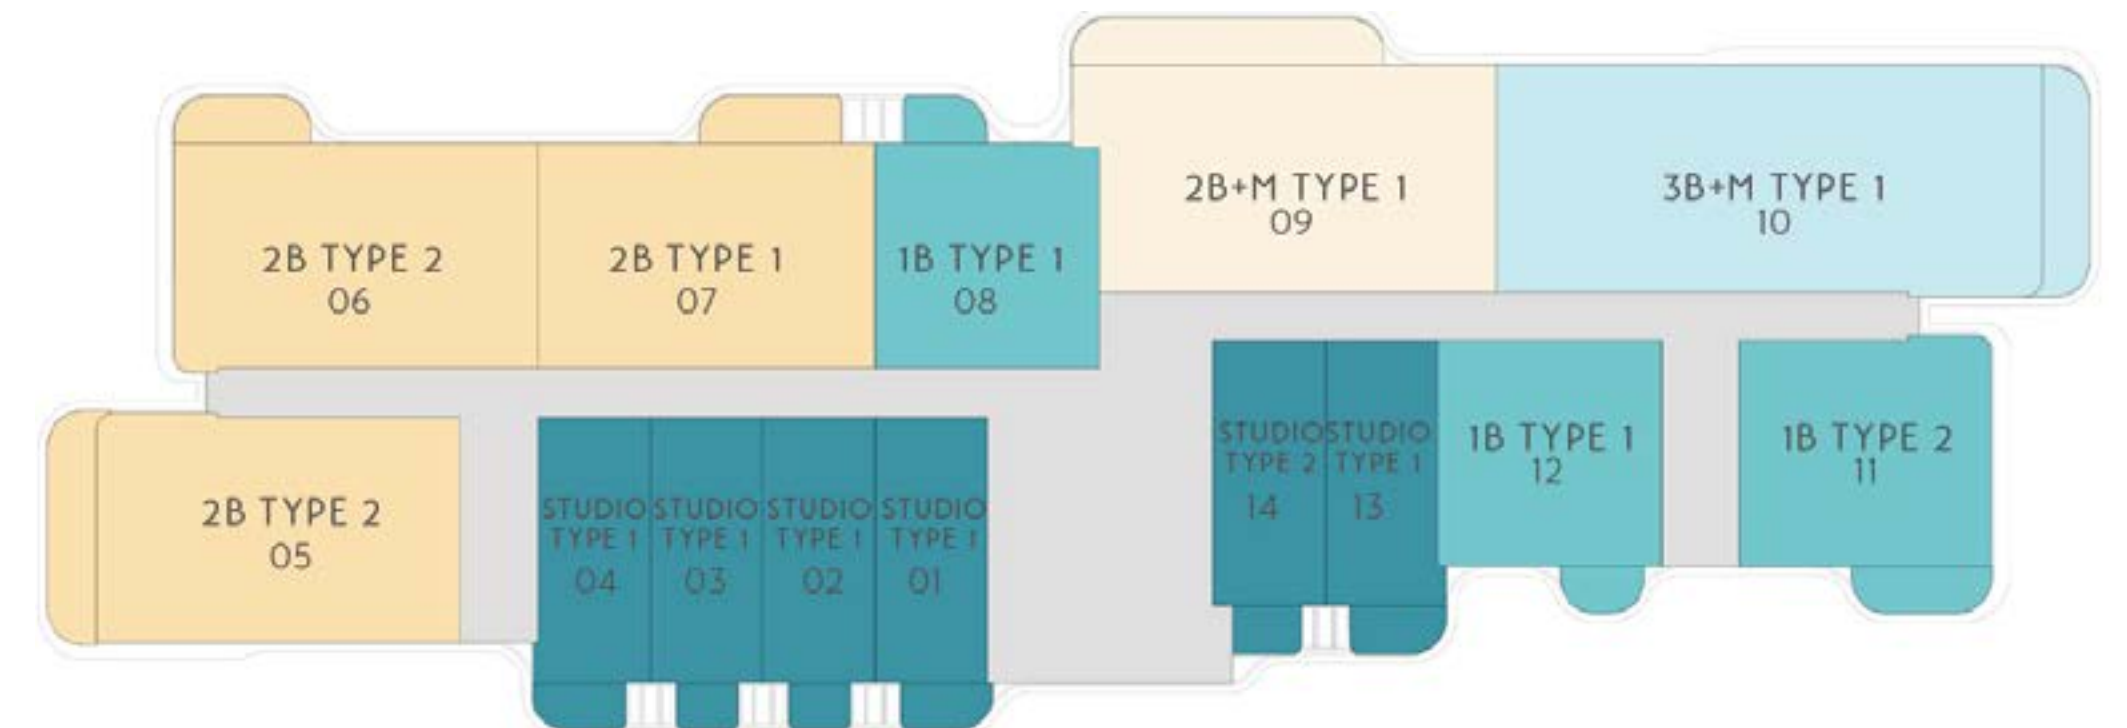

BUILDING - A II, A V

FLOOR 03, 05, 07 (ODD BALCONIES)

LEGEND

- STUDIO
- 1 BEDROOM
- 2 BEDROOM
- 2 BEDROOM + M
- 3 BEDROOM + M
- BOH / CIRCULATION / SERVICES

SITE PLAN

NOT TO SCALE. INDICATIVE ONLY