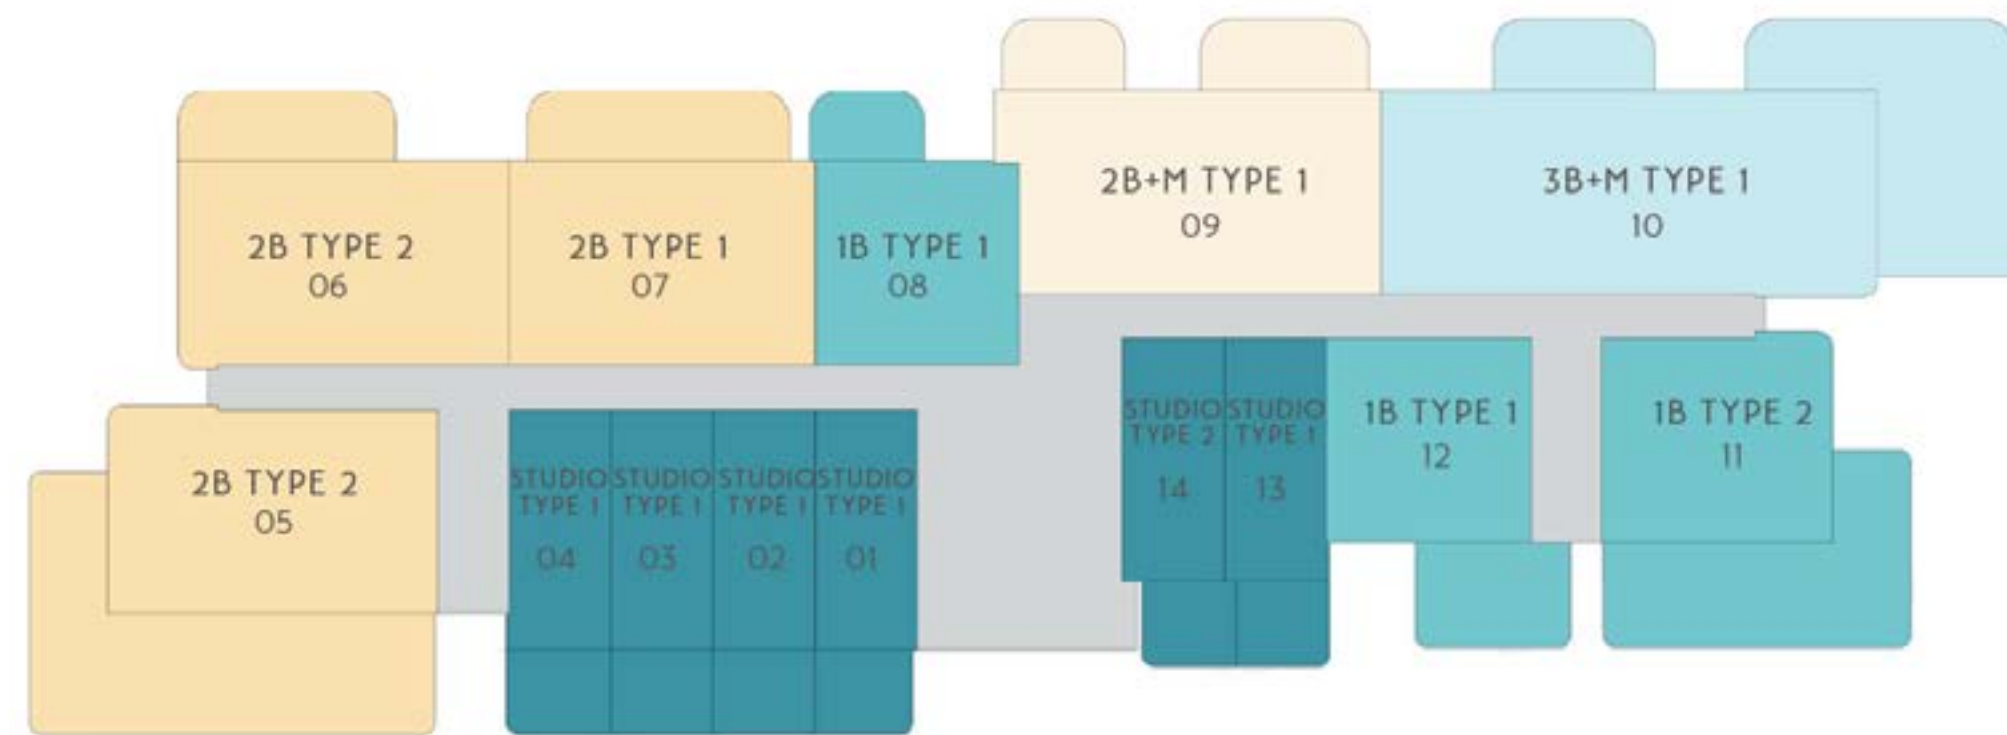

BUILDING - A II, A V

A II - FLOOR 01 (PODIUM)

LEGEND

- STUDIO
- 1 BEDROOM
- 2 BEDROOM
- 2 BEDROOM + M
- 3 BEDROOM + M
- BOH / CIRCULATION / SERVICES

SOME PODIUM UNITS INCLUDE PRIVATE GARDENS. REFER TO SPECIFIC UNIT DETAIL.

NOT TO SCALE. INDICATIVE ONLY