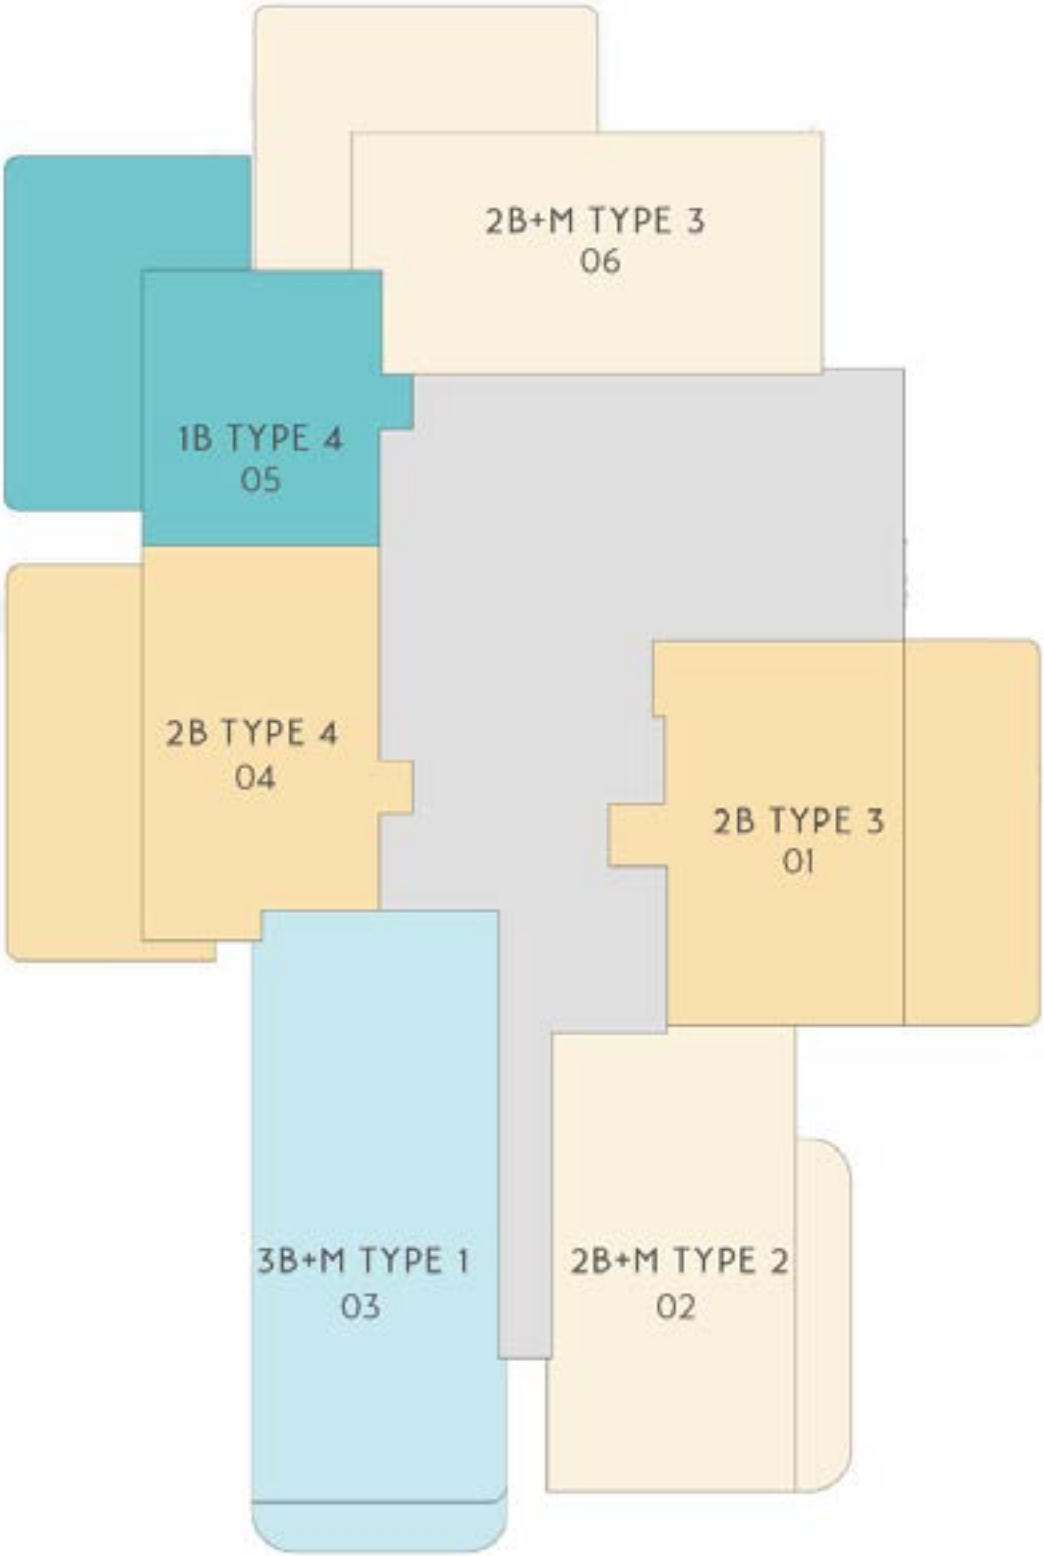

BUILDING - B VIII, B X

B VIII - FLOOR 01 (PODIUM)

LEGEND

- 1 BEDROOM
- 2 BEDROOM
- 2 BEDROOM + M
- 3 BEDROOM + M
- BOH / CIRCULATION / SERVICES

SOME PODIUM UNITS INCLUDE PRIVATE GARDENS. REFER TO SPECIFIC UNIT DETAIL.

NOT TO SCALE. INDICATIVE ONLY