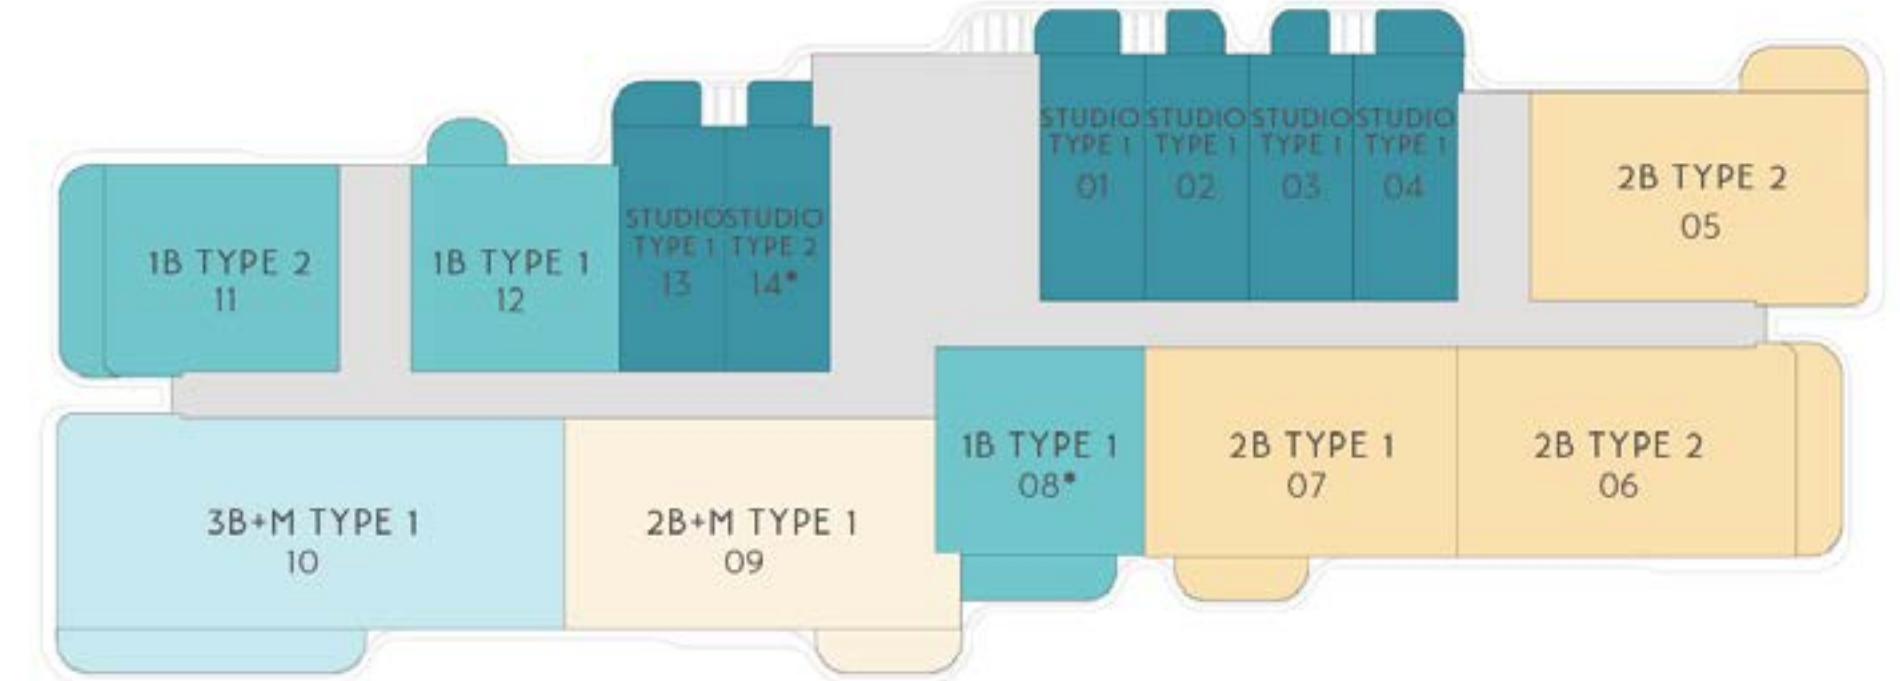

BUILDING - A VII

FLOOR 02*, 04, 06 (EVEN BALCONIES)

1. LEGEND
2. STUDIO
   - 1 BEDROOM
   - 2 BEDROOM
   - 2 BEDROOM + M
   - 3 BEDROOM + M
   - BOH / CIRCULATION / SERVICES

NOT TO SCALE. INDICATIVE ONLY