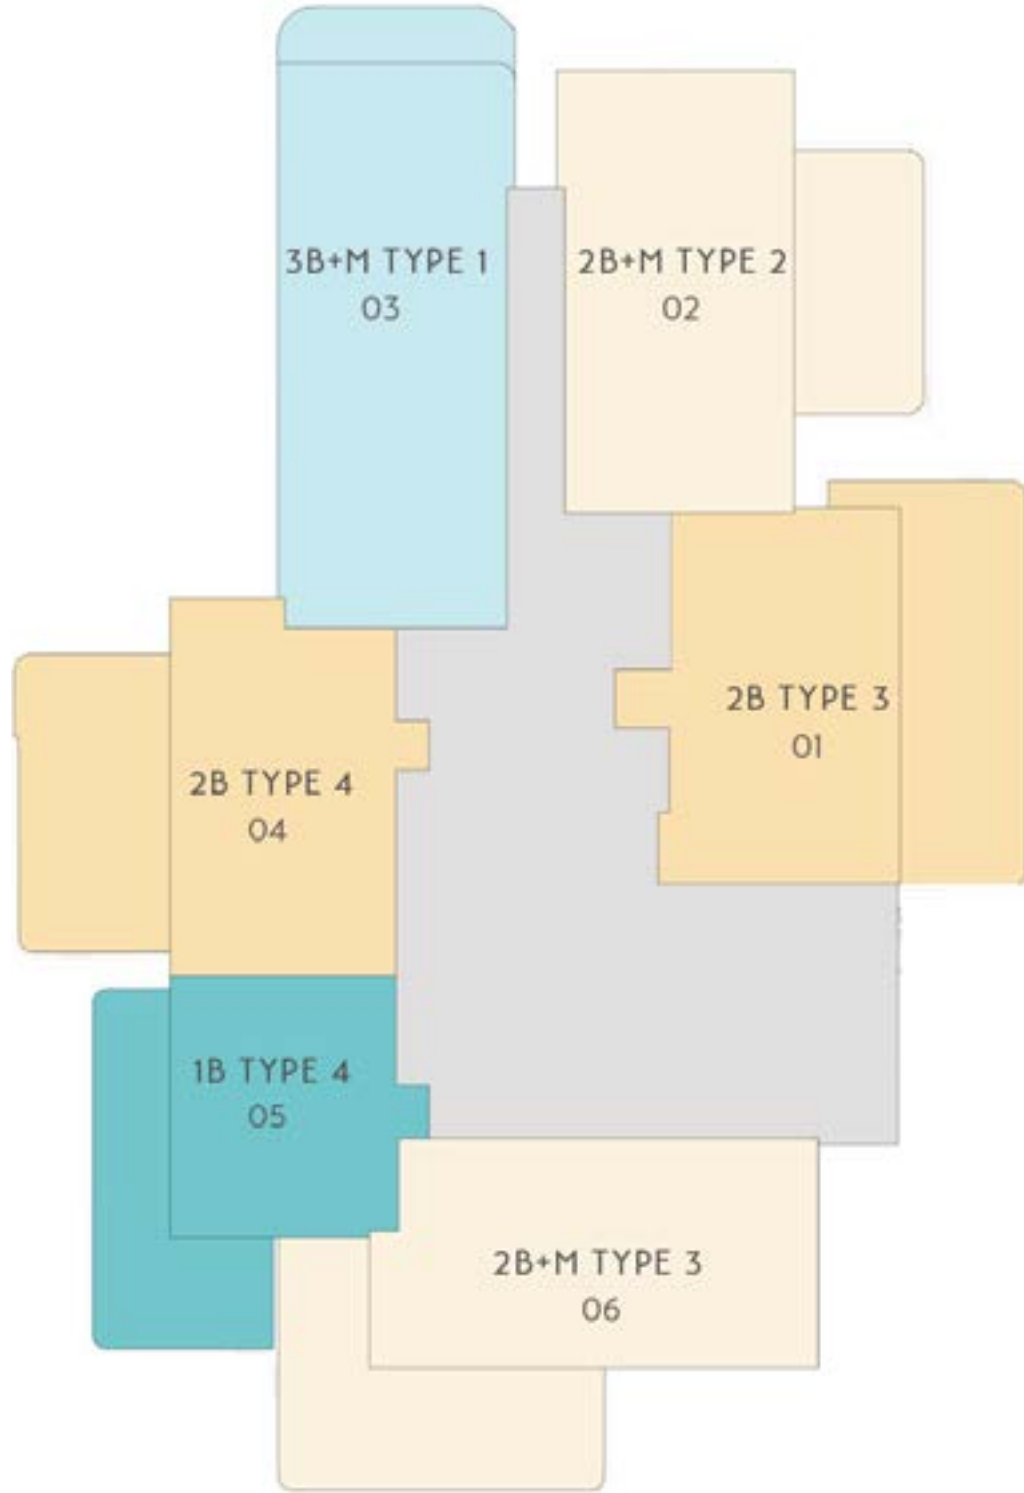

2BR+M T2

2BR+M T3

Disclaimer: Image is indicative. Actual size and configuration of balconies will be specific to the unit.

3BR+M T1

Disclaimer: Image is indicative. Actual size and configuration of balconies will be specific to the unit.

# FLOOR PLATES

# BUILDING - B I, B IV

B I - FLOOR 01 (PODIUM)

LEGEND

- 1 BEDROOM (Teal circle)
- 2 BEDROOM (Light orange circle)
- 2 BEDROOM + M (Light orange circle)
- 3 BEDROOM + M (Light blue circle)
- BOH / CIRCULATION / SERVICES (Grey circle)

# BUILDING - B I, B IV

B IV - FLOOR 01 (PODIUM)

LEGEND

- 1 BEDROOM (Teal circle)
- 2 BEDROOM (Light orange circle)
- 2 BEDROOM + M (Light orange circle)
- 3 BEDROOM + M (Light blue circle)
- BOH / CIRCULATION / SERVICES (Grey circle)