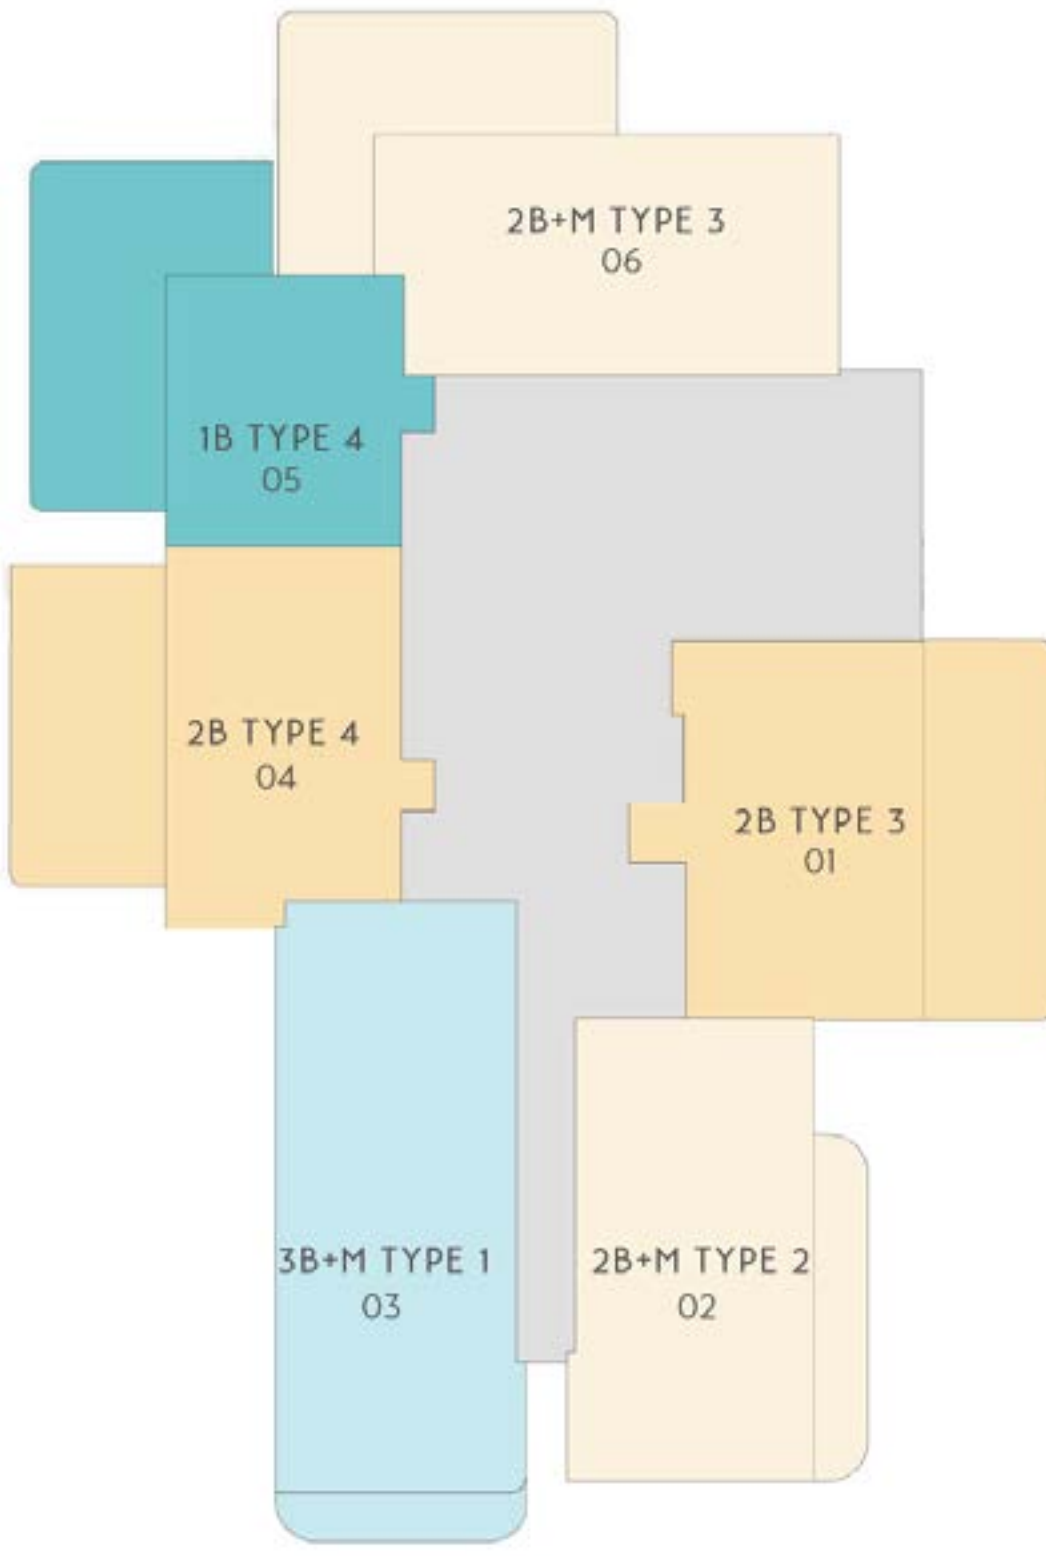

BUILDING - B VIII, B X

B X - FLOOR 01 (PODIUM)

LEGEND

- 1 BEDROOM
- 2 BEDROOM
- 2 BEDROOM + M
- 3 BEDROOM + M
- BOH / CIRCULATION / SERVICES

SOME PODIUM UNITS INCLUDE PRIVATE GARDENS. REFER TO SPECIFIC UNIT DETAIL.

NOT TO SCALE. INDICATIVE ONLY