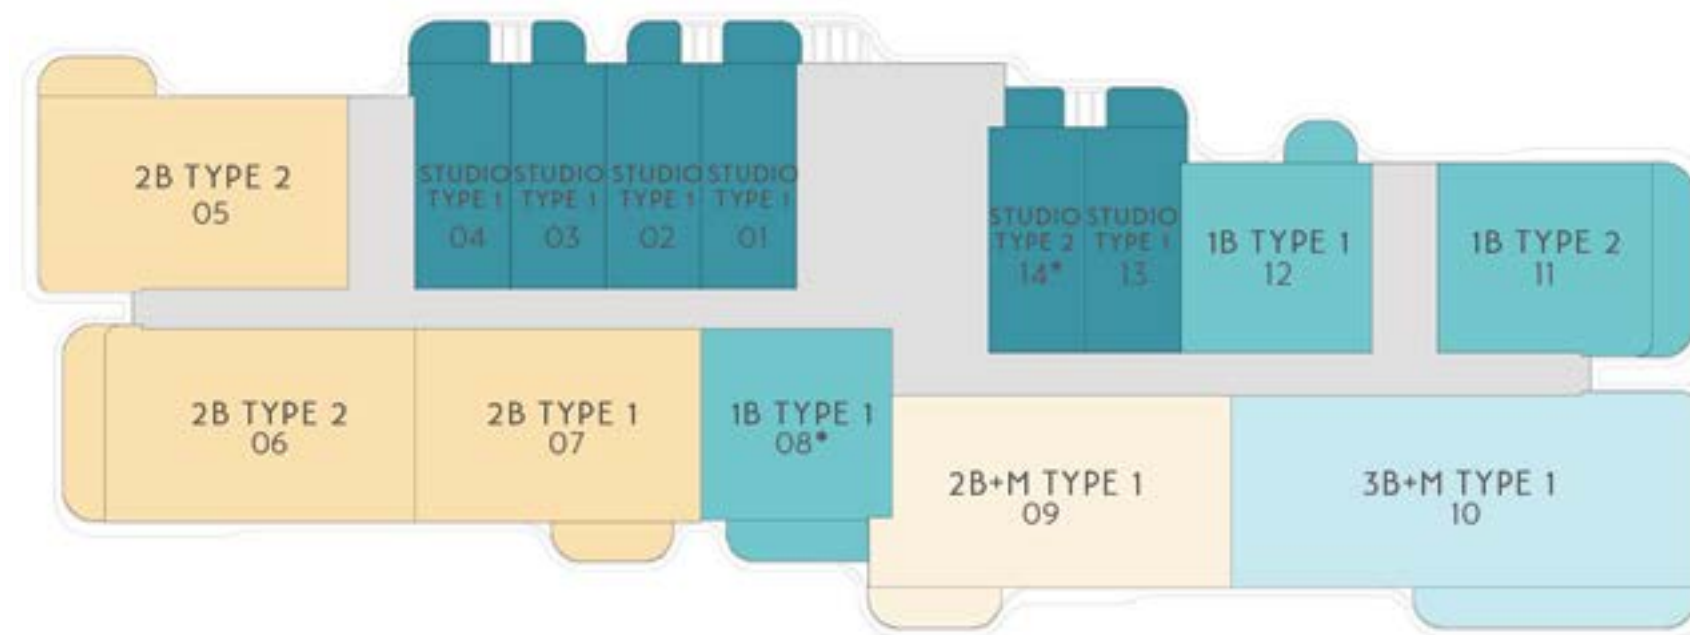

BUILDING - A IX, A XI

FLOOR 02*, 04, 06 (EVEN BALCONIES)

LEGEND

- STUDIO
- 1 BEDROOM
- 2 BEDROOM
- 2 BEDROOM + M
- 3 BEDROOM + M
- BOH / CIRCULATION / SERVICES

SITE PLAN

NOT TO SCALE. INDICATIVE ONLY