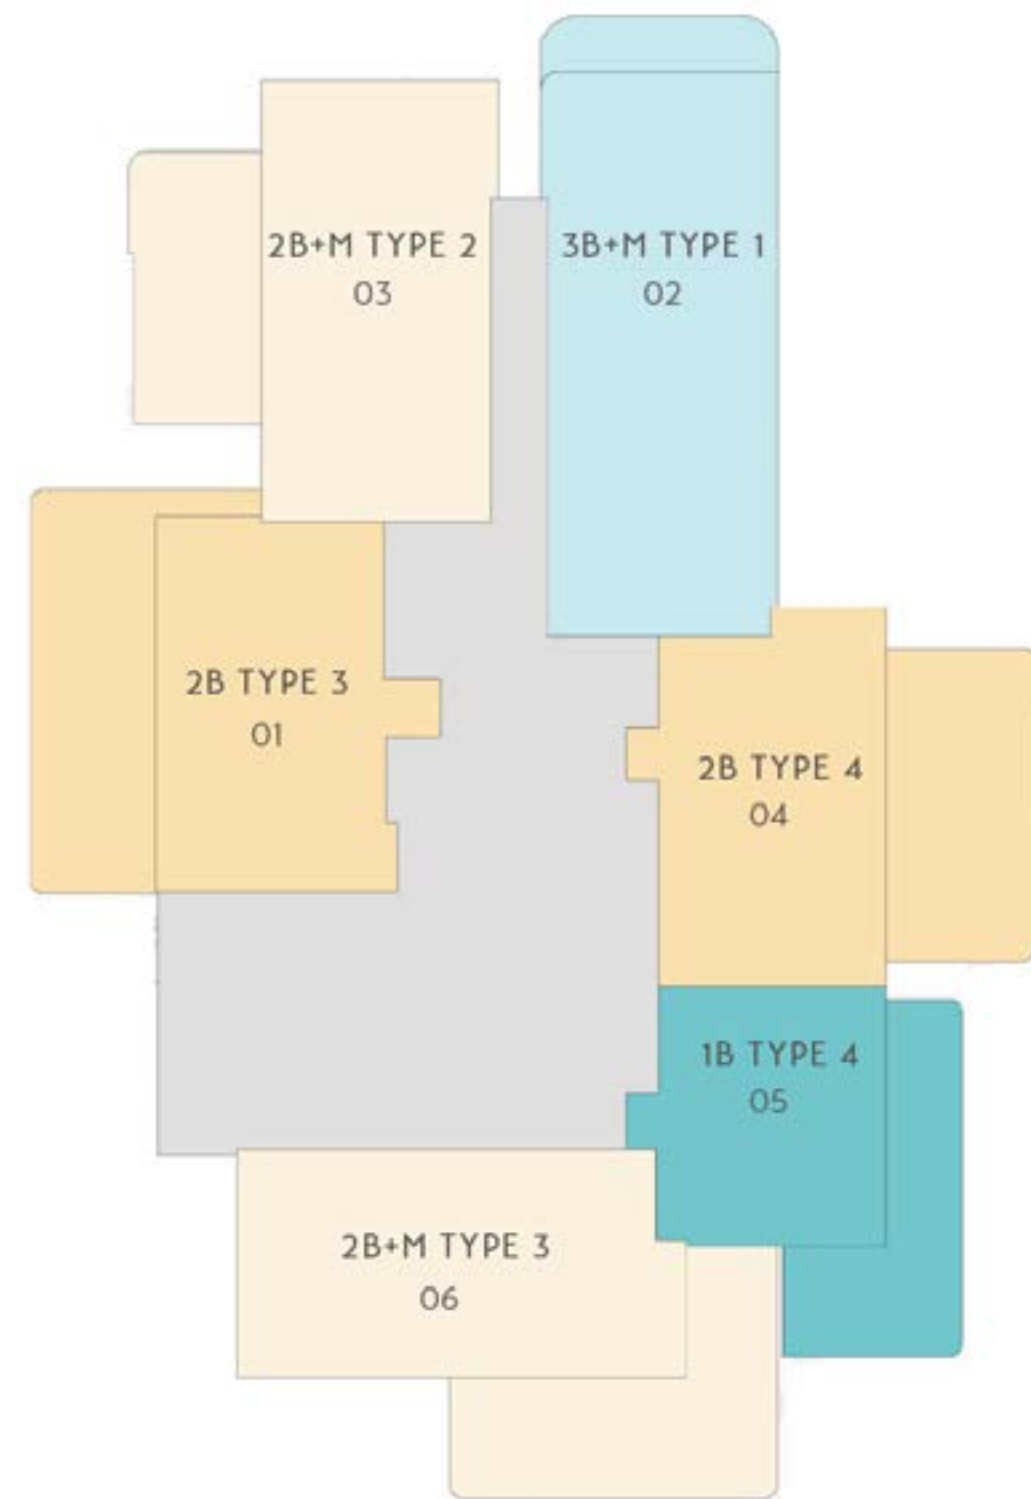

# BUILDING - A II, A V

FLOOR 02\*, 04, 06 (EVEN BALCONIES)

LEGEND

- STUDIO
- 1 BEDROOM
- 2 BEDROOM
- 2 BEDROOM + M
- 3 BEDROOM + M
- BOH / CIRCULATION / SERVICES

SITE PLAN

NOT TO SCALE. INDICATIVE ONLY

# BUILDING - A II, A V

FLOOR 03, 05, 07 (ODD BALCONIES)

LEGEND

- STUDIO
- 1 BEDROOM
- 2 BEDROOM
- 2 BEDROOM + M
- 3 BEDROOM + M
- BOH / CIRCULATION / SERVICES

SITE PLAN

NOT TO SCALE. INDICATIVE ONLY

# BUILDING - B III, B VI

B III - FLOOR 01 (PODIUM)

LEGEND

- 1 BEDROOM (Teal circle)
- 2 BEDROOM (Orange circle)
- 2 BEDROOM + M (Light Orange circle)
- 3 BEDROOM + M (Light Blue circle)
- BOH / CIRCULATION / SERVICES (Grey circle)