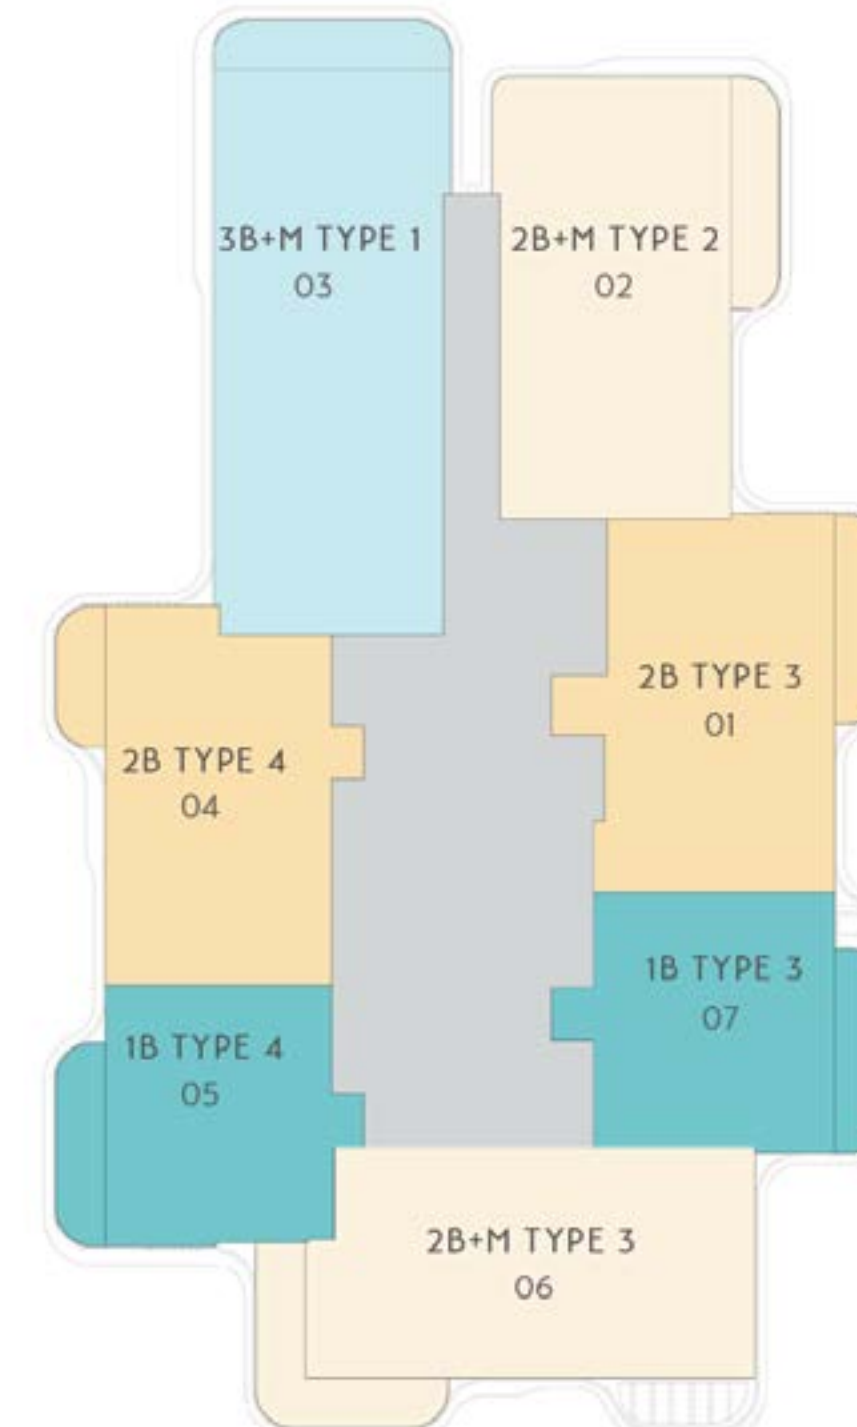

# BUILDING - B I, B IV

FLOOR 02\*,04 ,06 ,08 (EVEN BALCONIES)

LEGEND

- 1 BEDROOM
- 2 BEDROOM
- 2 BEDROOM + M
- 3 BEDROOM + M
- BOH / CIRCULATION / SERVICES

NOT TO SCALE. INDICATIVE ONLY

# BUILDING - B I, B IV

FLOOR 03, 05, 07, 09 (ODD BALCONIES)

LEGEND

- 1 BEDROOM
- 2 BEDROOM
- 2 BEDROOM + M
- 3 BEDROOM + M
- BOH / CIRCULATION / SERVICES

NOT TO SCALE. INDICATIVE ONLY