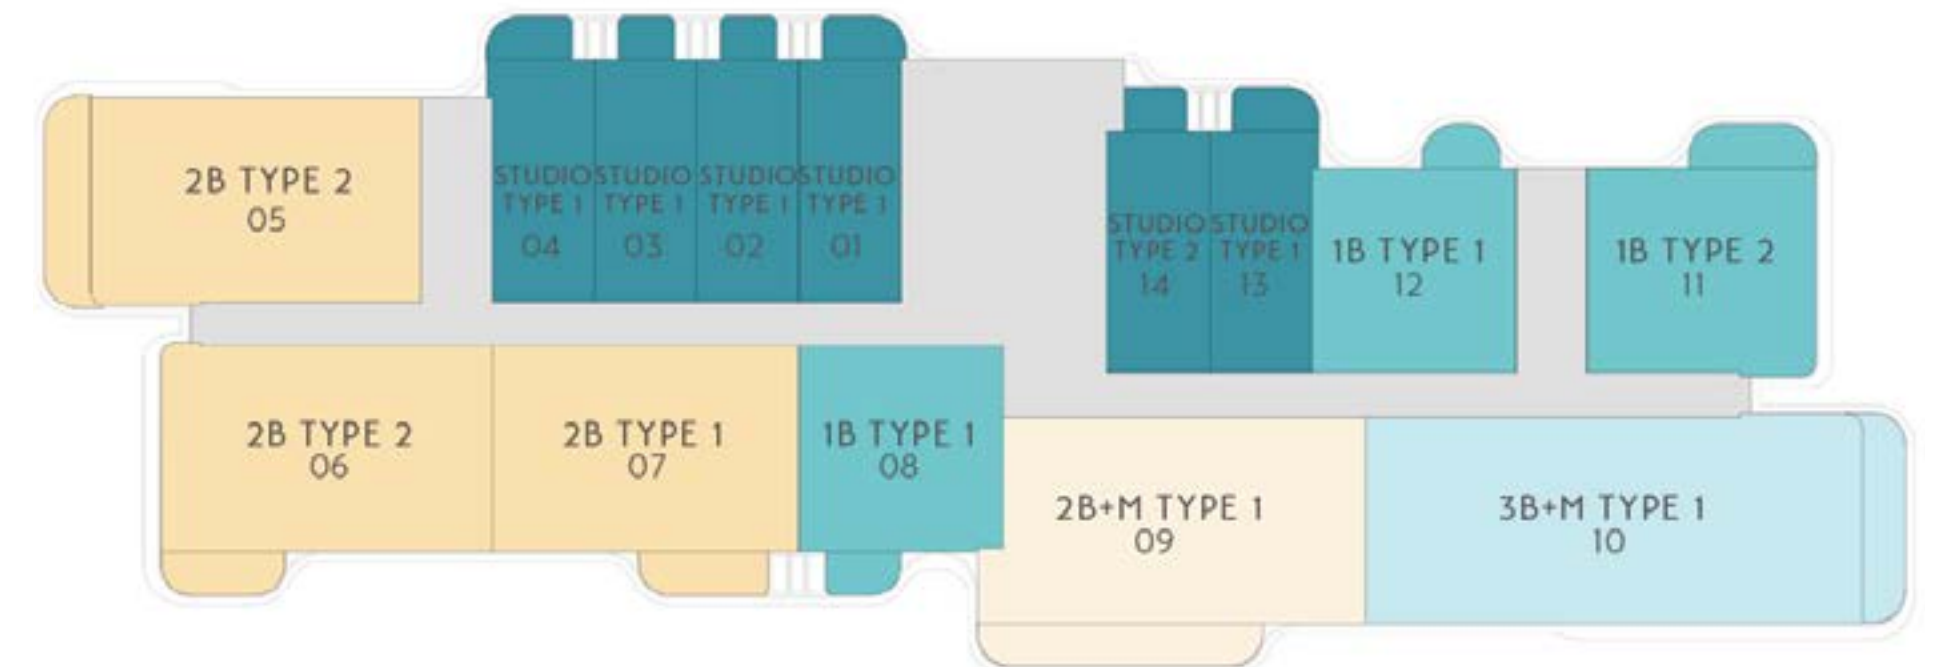

BUILDING - A IX, A XI

FLOOR 03, 05, 07 (ODD BALCONIES)

LEGEND

- STUDIO
- 1 BEDROOM
- 2 BEDROOM
- 2 BEDROOM + M
- 3 BEDROOM + M
- BOH / CIRCULATION / SERVICES

SITE PLAN

NOT TO SCALE. INDICATIVE ONLY