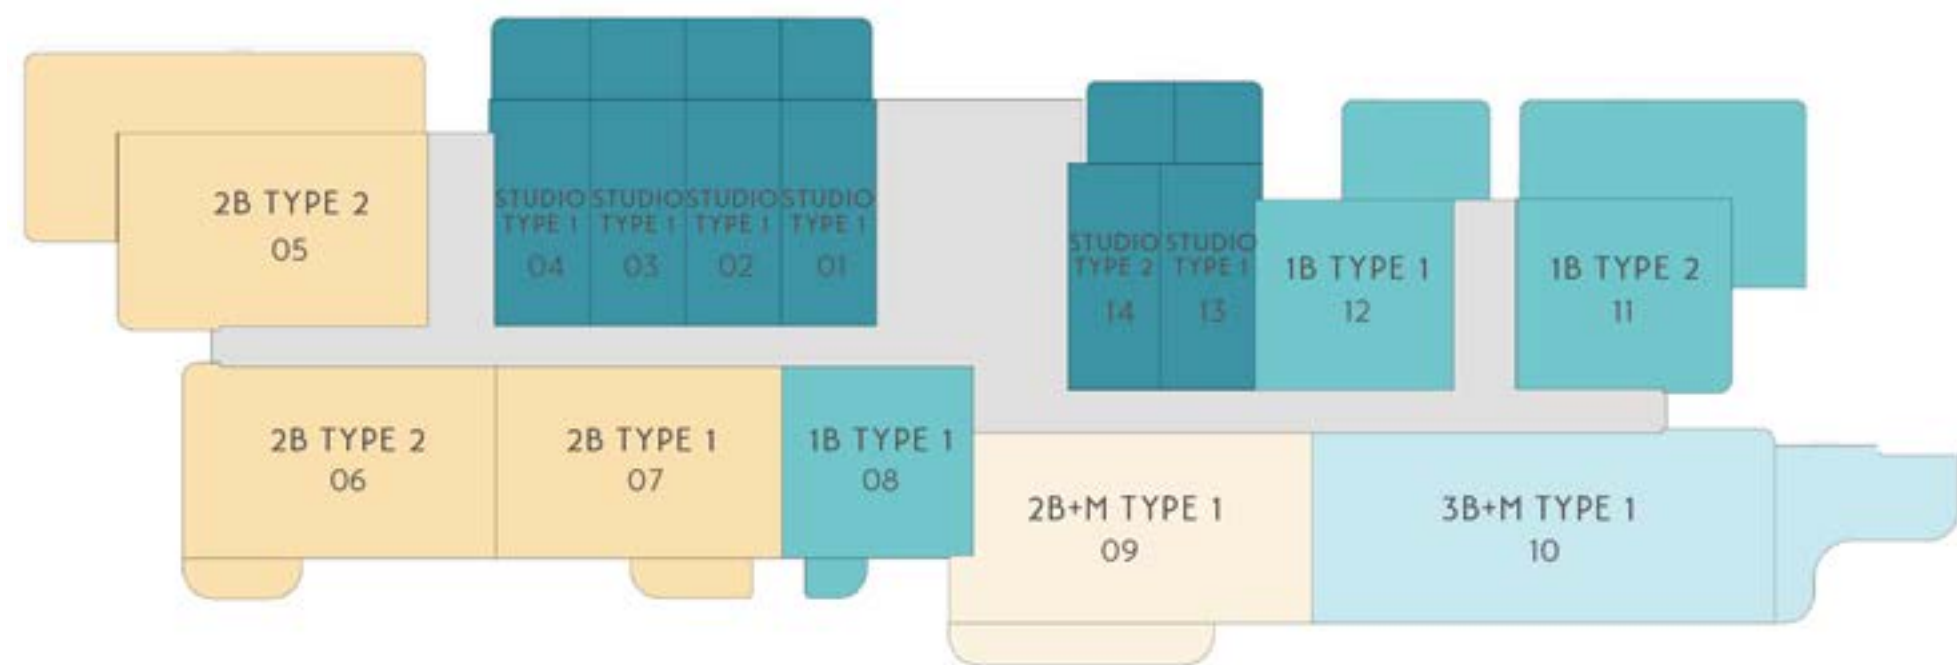

# BUILDING - A IX, A XI

A IX - FLOOR 01 (PODIUM)

- LEGEND
- STUDIO
  - 1 BEDROOM
  - 2 BEDROOM
  - 2 BEDROOM + M
  - 3 BEDROOM + M
  - BOH / CIRCULATION / SERVICES

SOME PODIUM UNITS INCLUDE PRIVATE GARDENS. REFER TO SPECIFIC UNIT DETAIL.