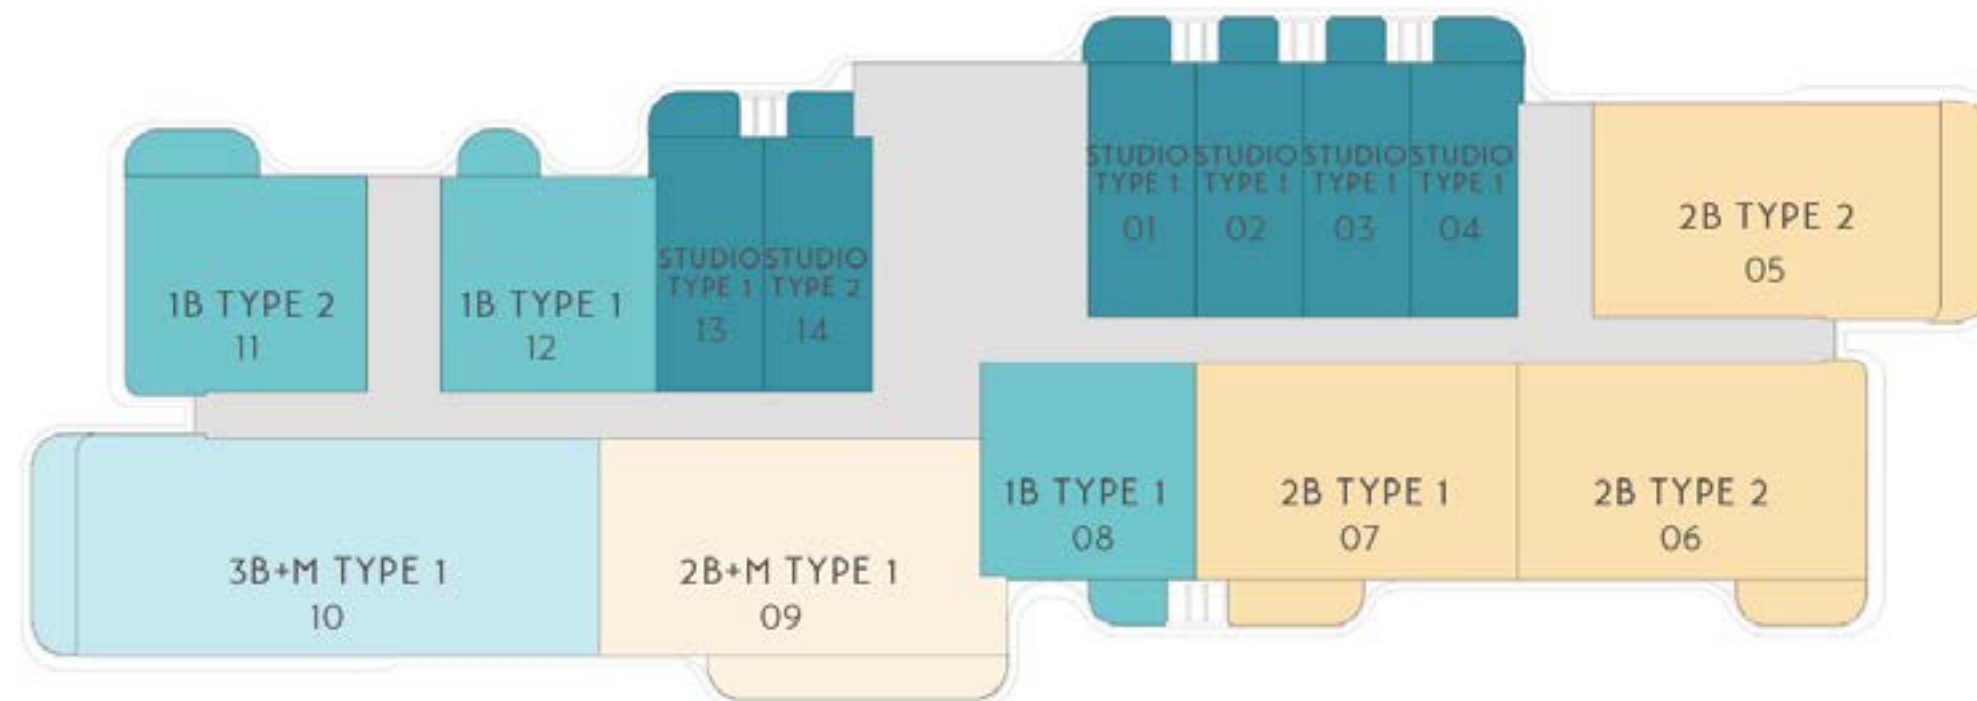

BUILDING - A VII

FLOOR 03, 05, 07 (ODD BALCONIES)

LEGEND

- STUDIO
- 1 BEDROOM
- 2 BEDROOM
- 2 BEDROOM + M
- 3 BEDROOM + M
- BOH / CIRCULATION / SERVICES

SITE PLAN

NOT TO SCALE. INDICATIVE ONLY