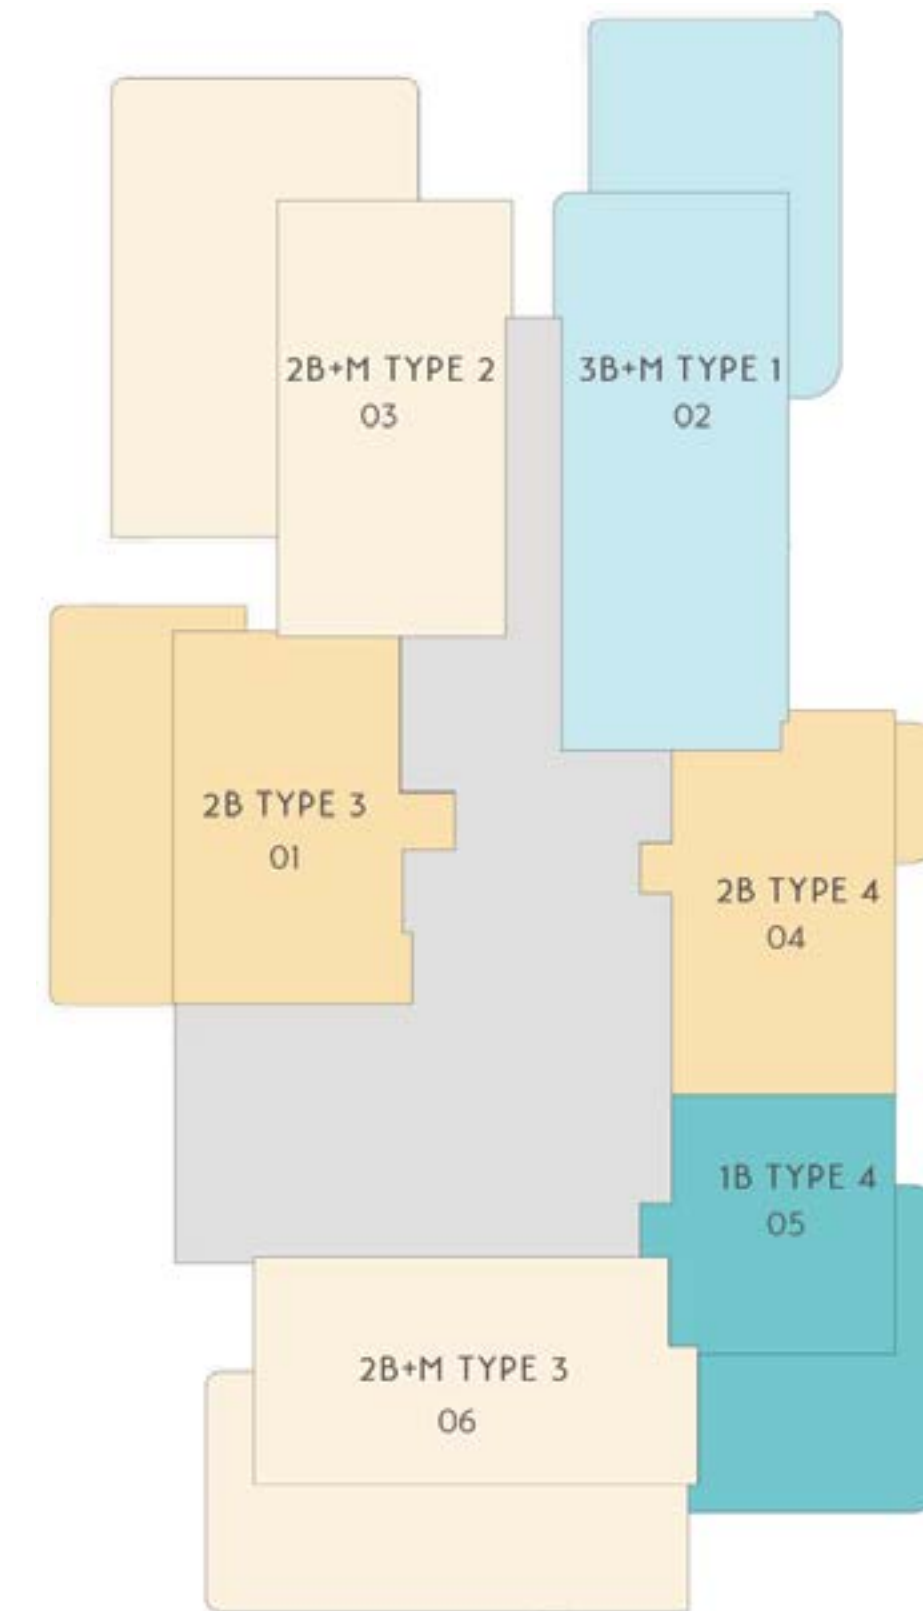

BUILDING - B III, B VI

B VI - FLOOR 01 (PODIUM)

LEGEND

- 1 BEDROOM (Teal circle)
- 2 BEDROOM (Orange circle)
- 2 BEDROOM + M (Light Orange circle)
- 3 BEDROOM + M (Light Blue circle)
- BOH / CIRCULATION / SERVICES (Grey circle)

SOME PODIUM UNITS INCLUDE PRIVATE GARDENS. REFER TO SPECIFIC UNIT DETAIL.

NOT TO SCALE. INDICATIVE ONLY.