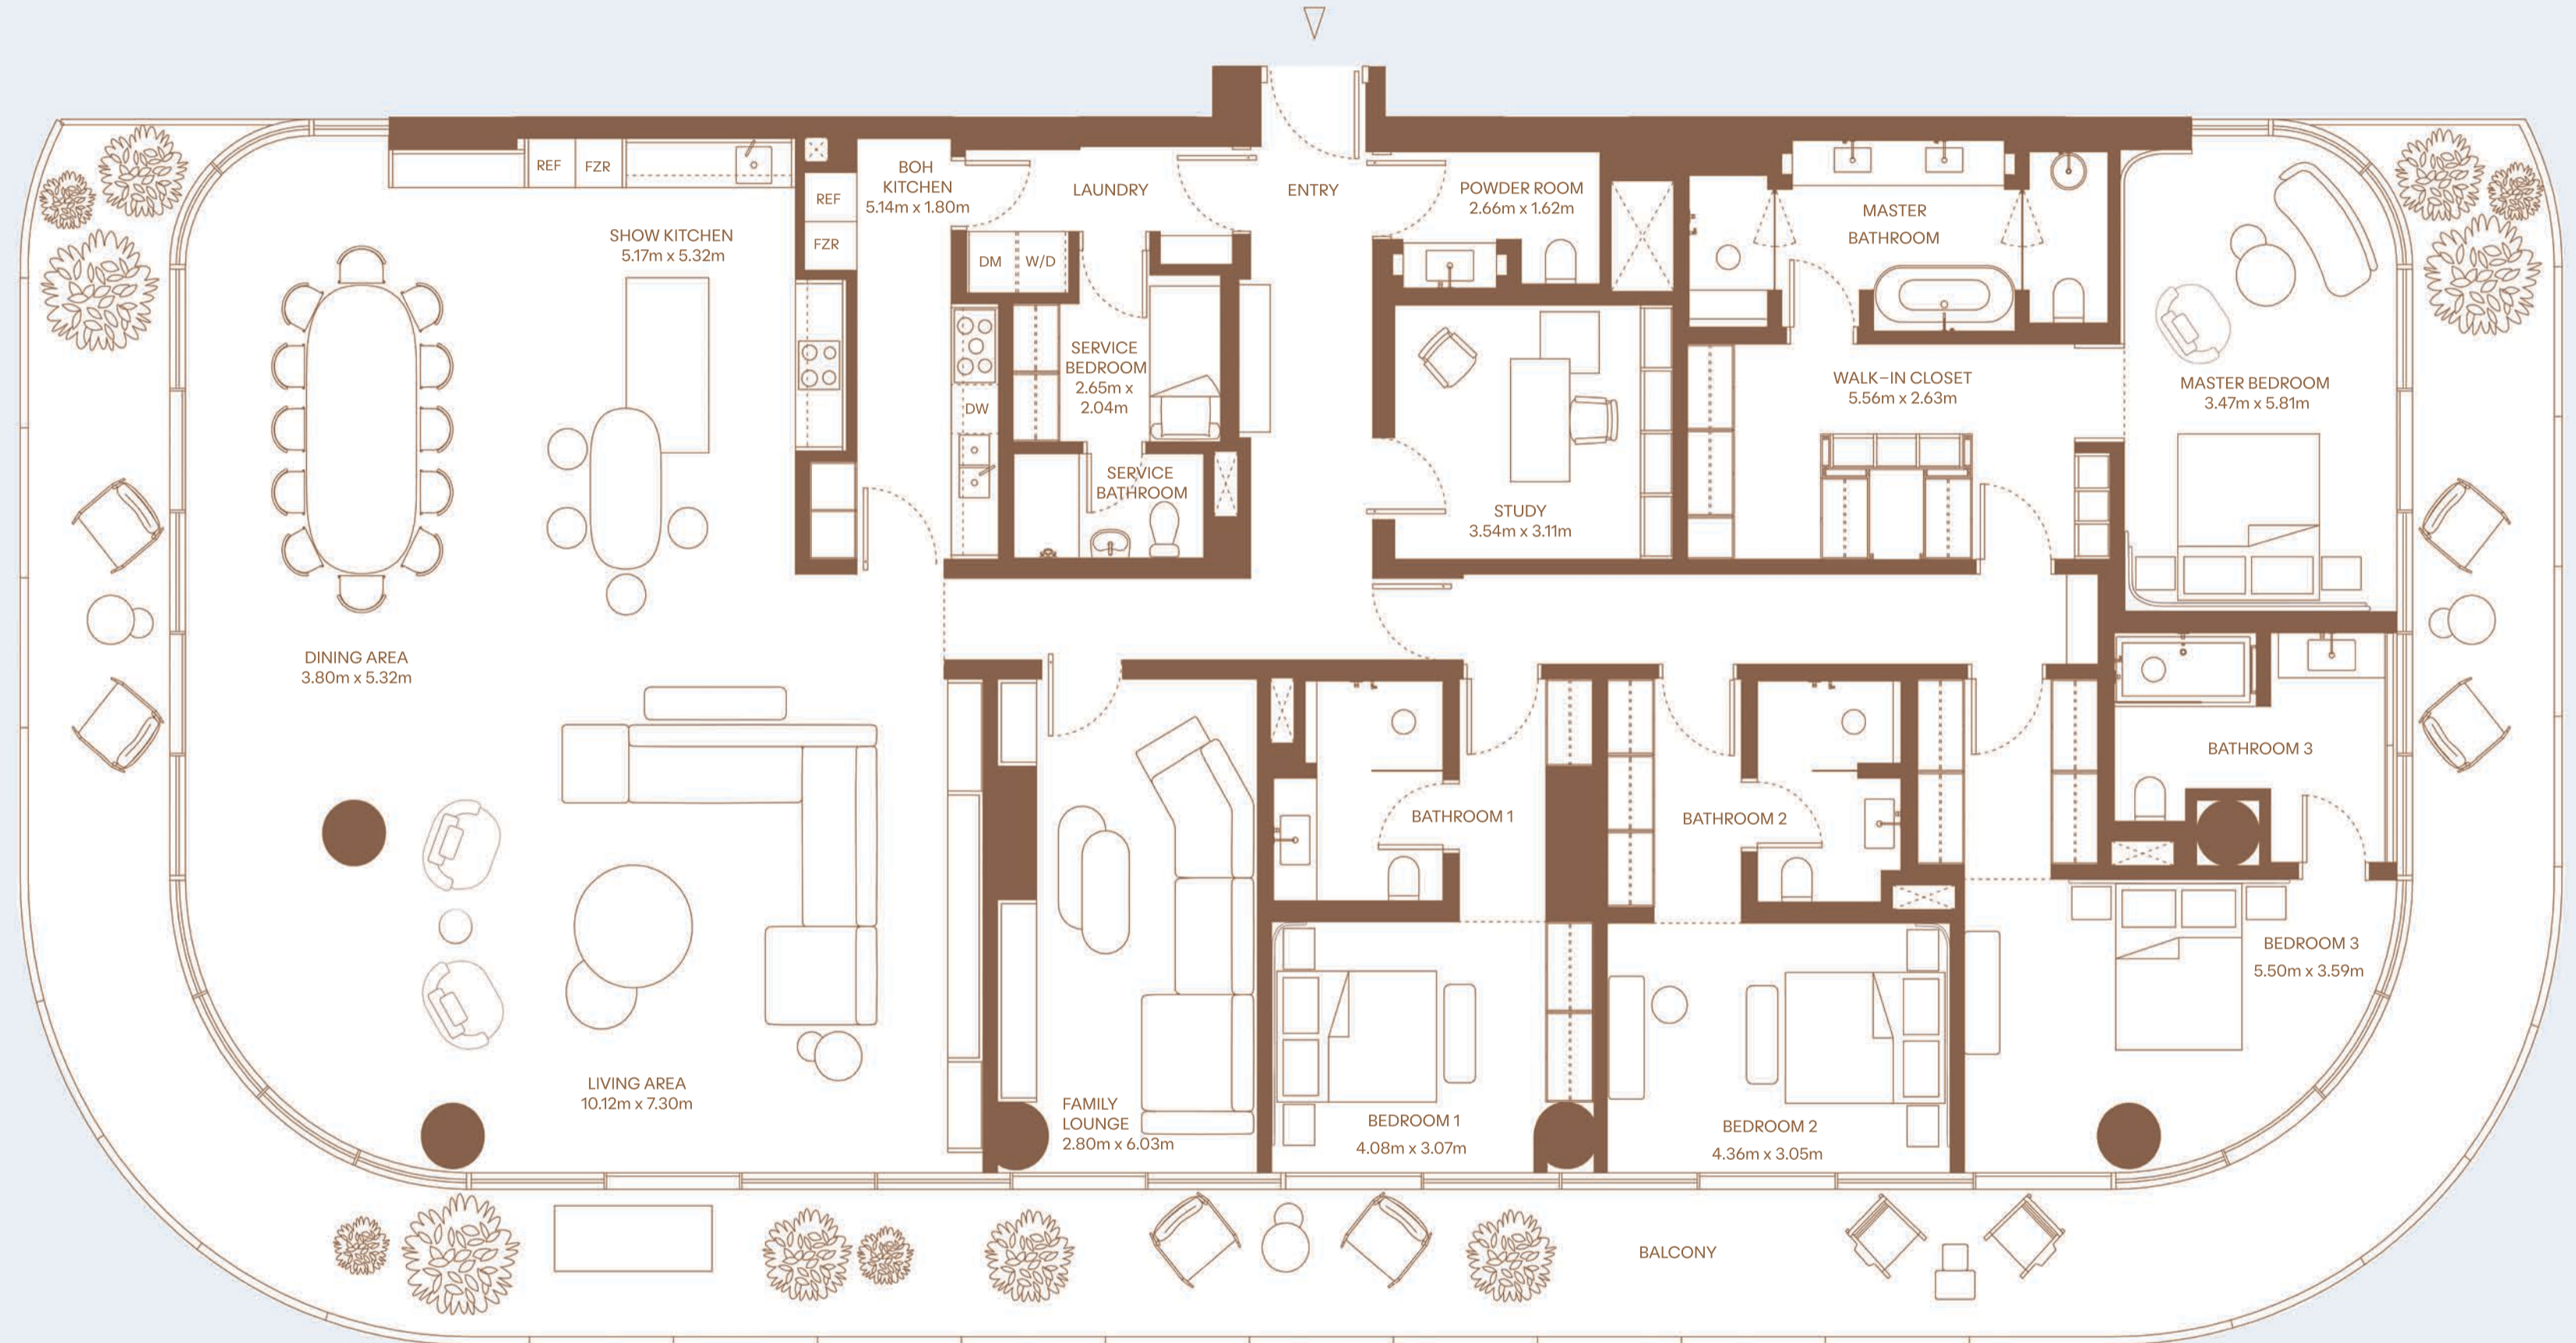

Building B

BOULEVARD VIEW

4 BEDROOM – TYPE 2

Floor 1 to 7
04 Series

HIGHLIGHTS

- 4 Bedrooms
- 4 Bathrooms
- Powder room
- Balcony

INTERNAL AREA

354 m² / 3810 ft²

EXTERNAL AREA

112 m² / 1206 ft²

TOTAL AREA

466 m² / 5016 ft²

KEY PLAN

Building B

BEACH VIEW

BOULEVARD VIEW