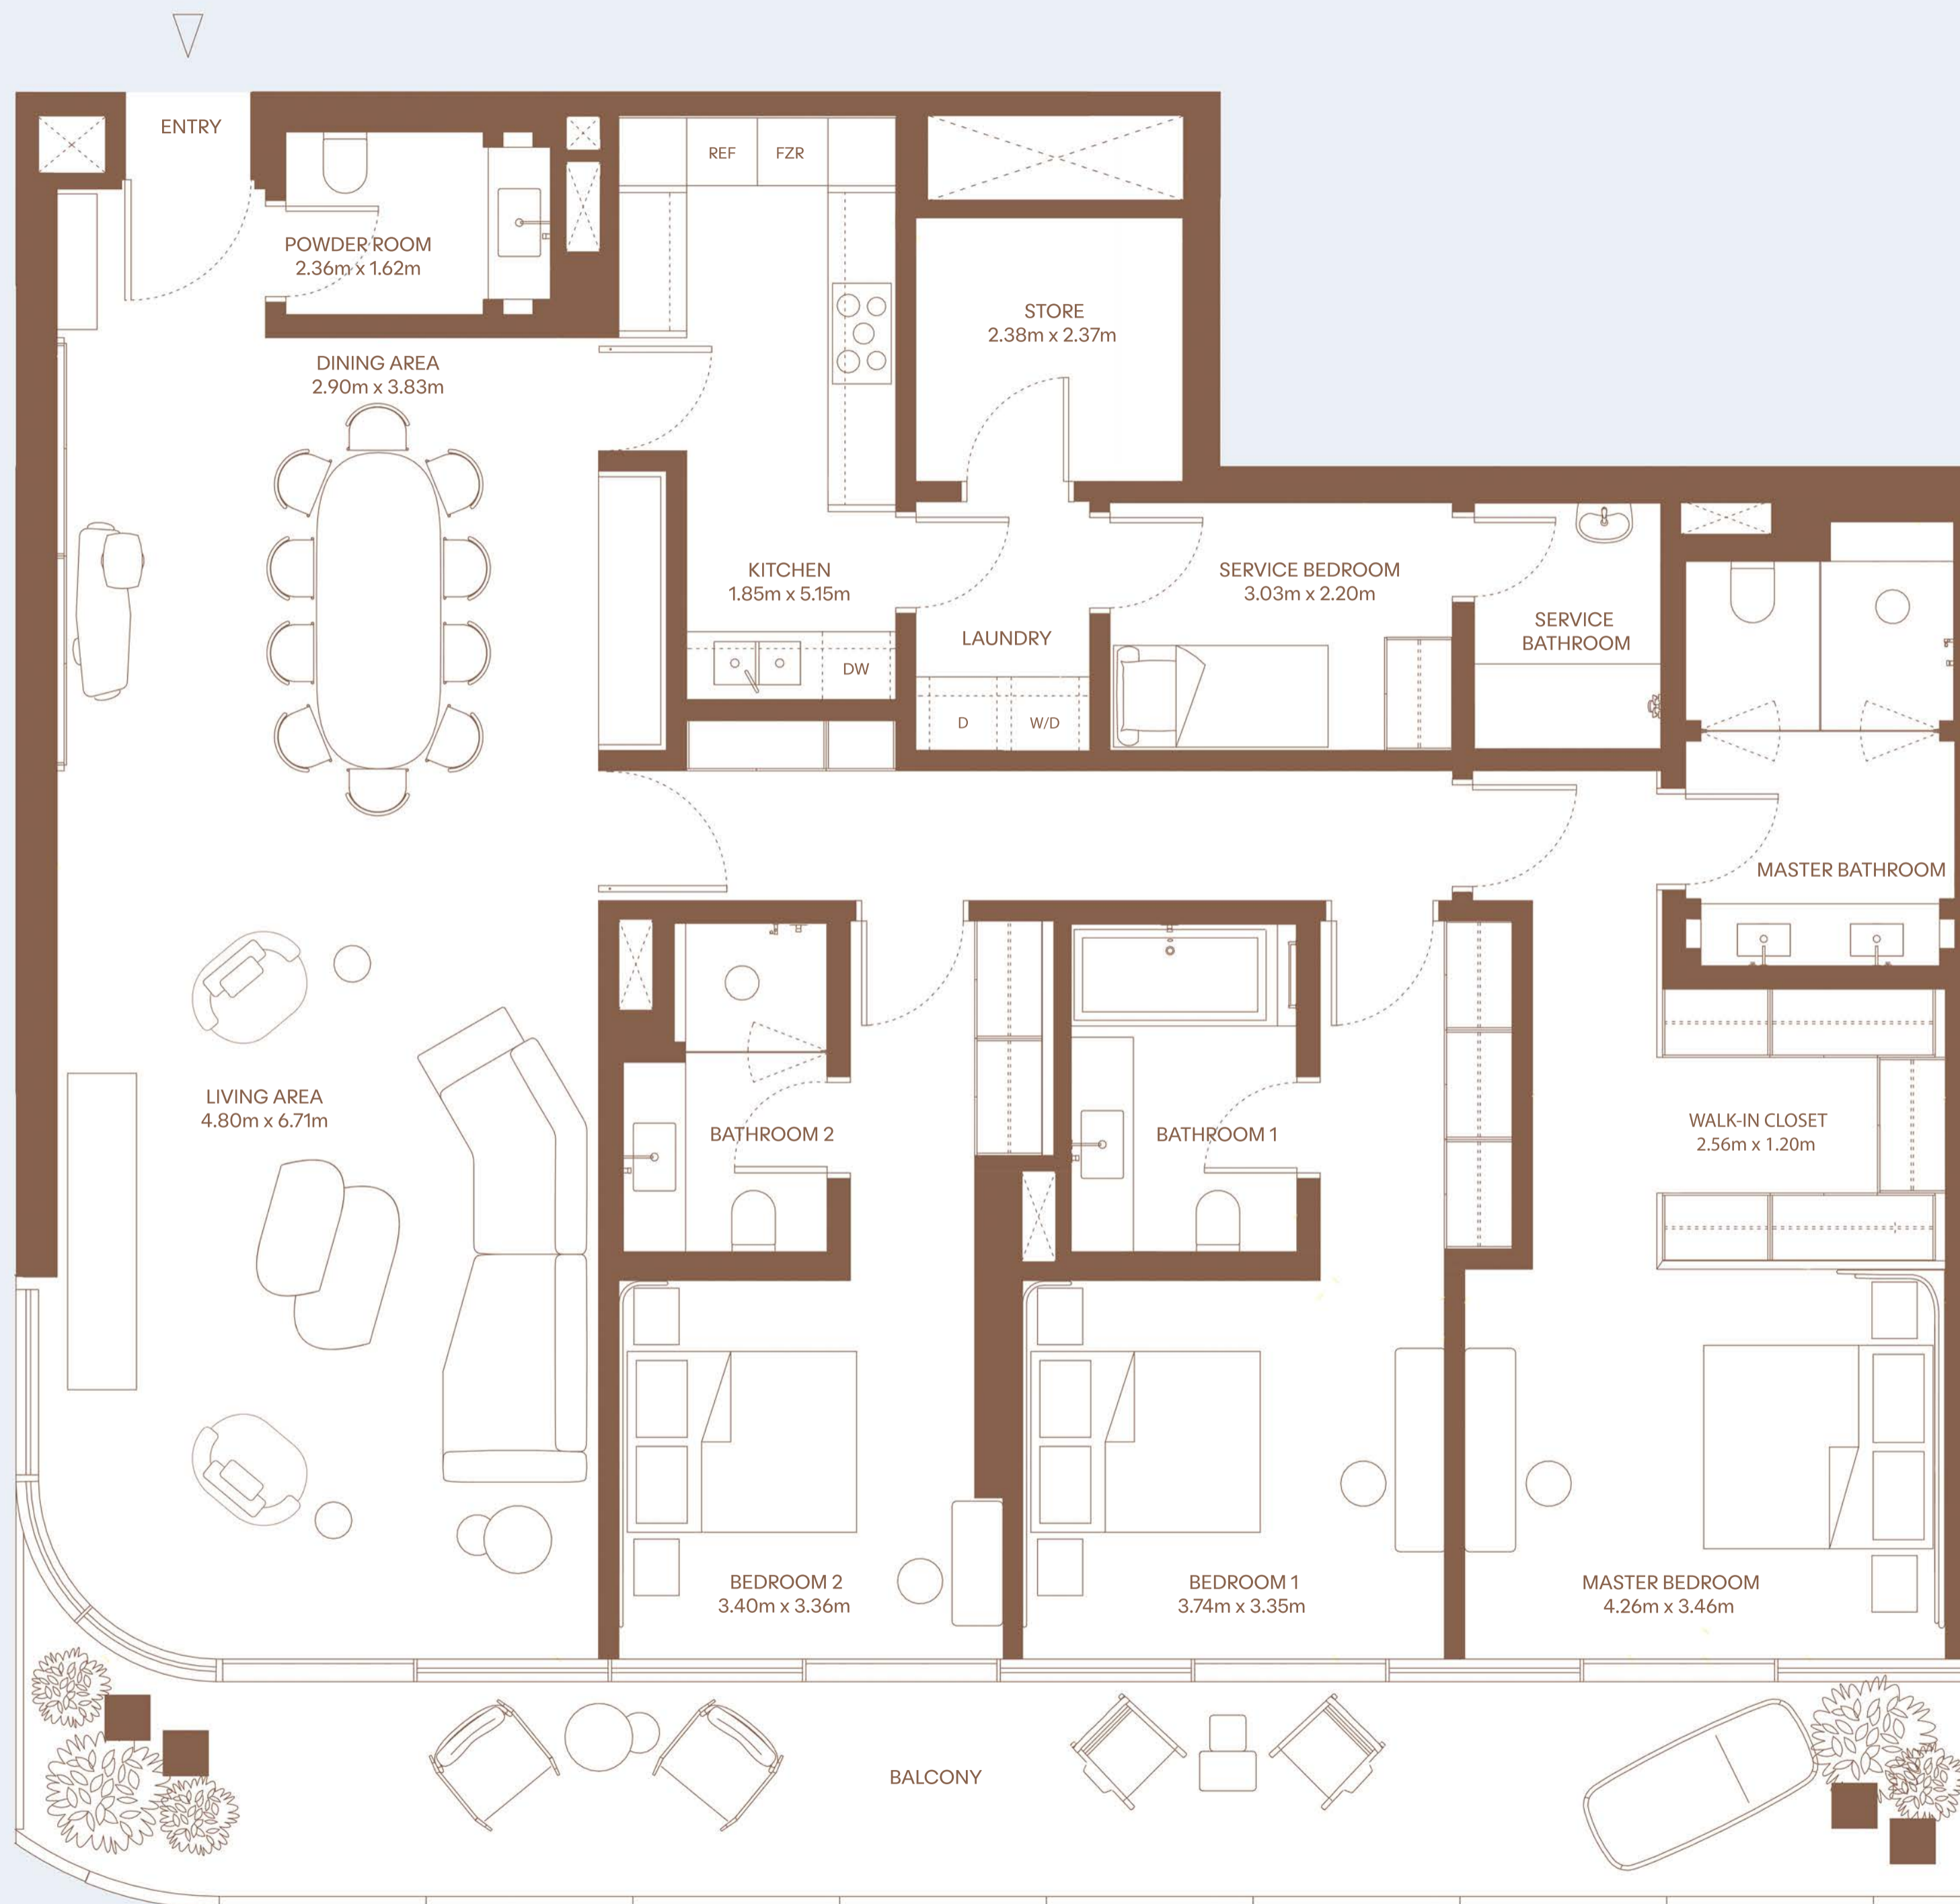

INTERNAL AREA

209 m² / 2250 ft²

EXTERNAL AREA

36 m² / 388 ft²

TOTAL AREA

245 m² / 2638 ft²

KEY PLAN

Building B