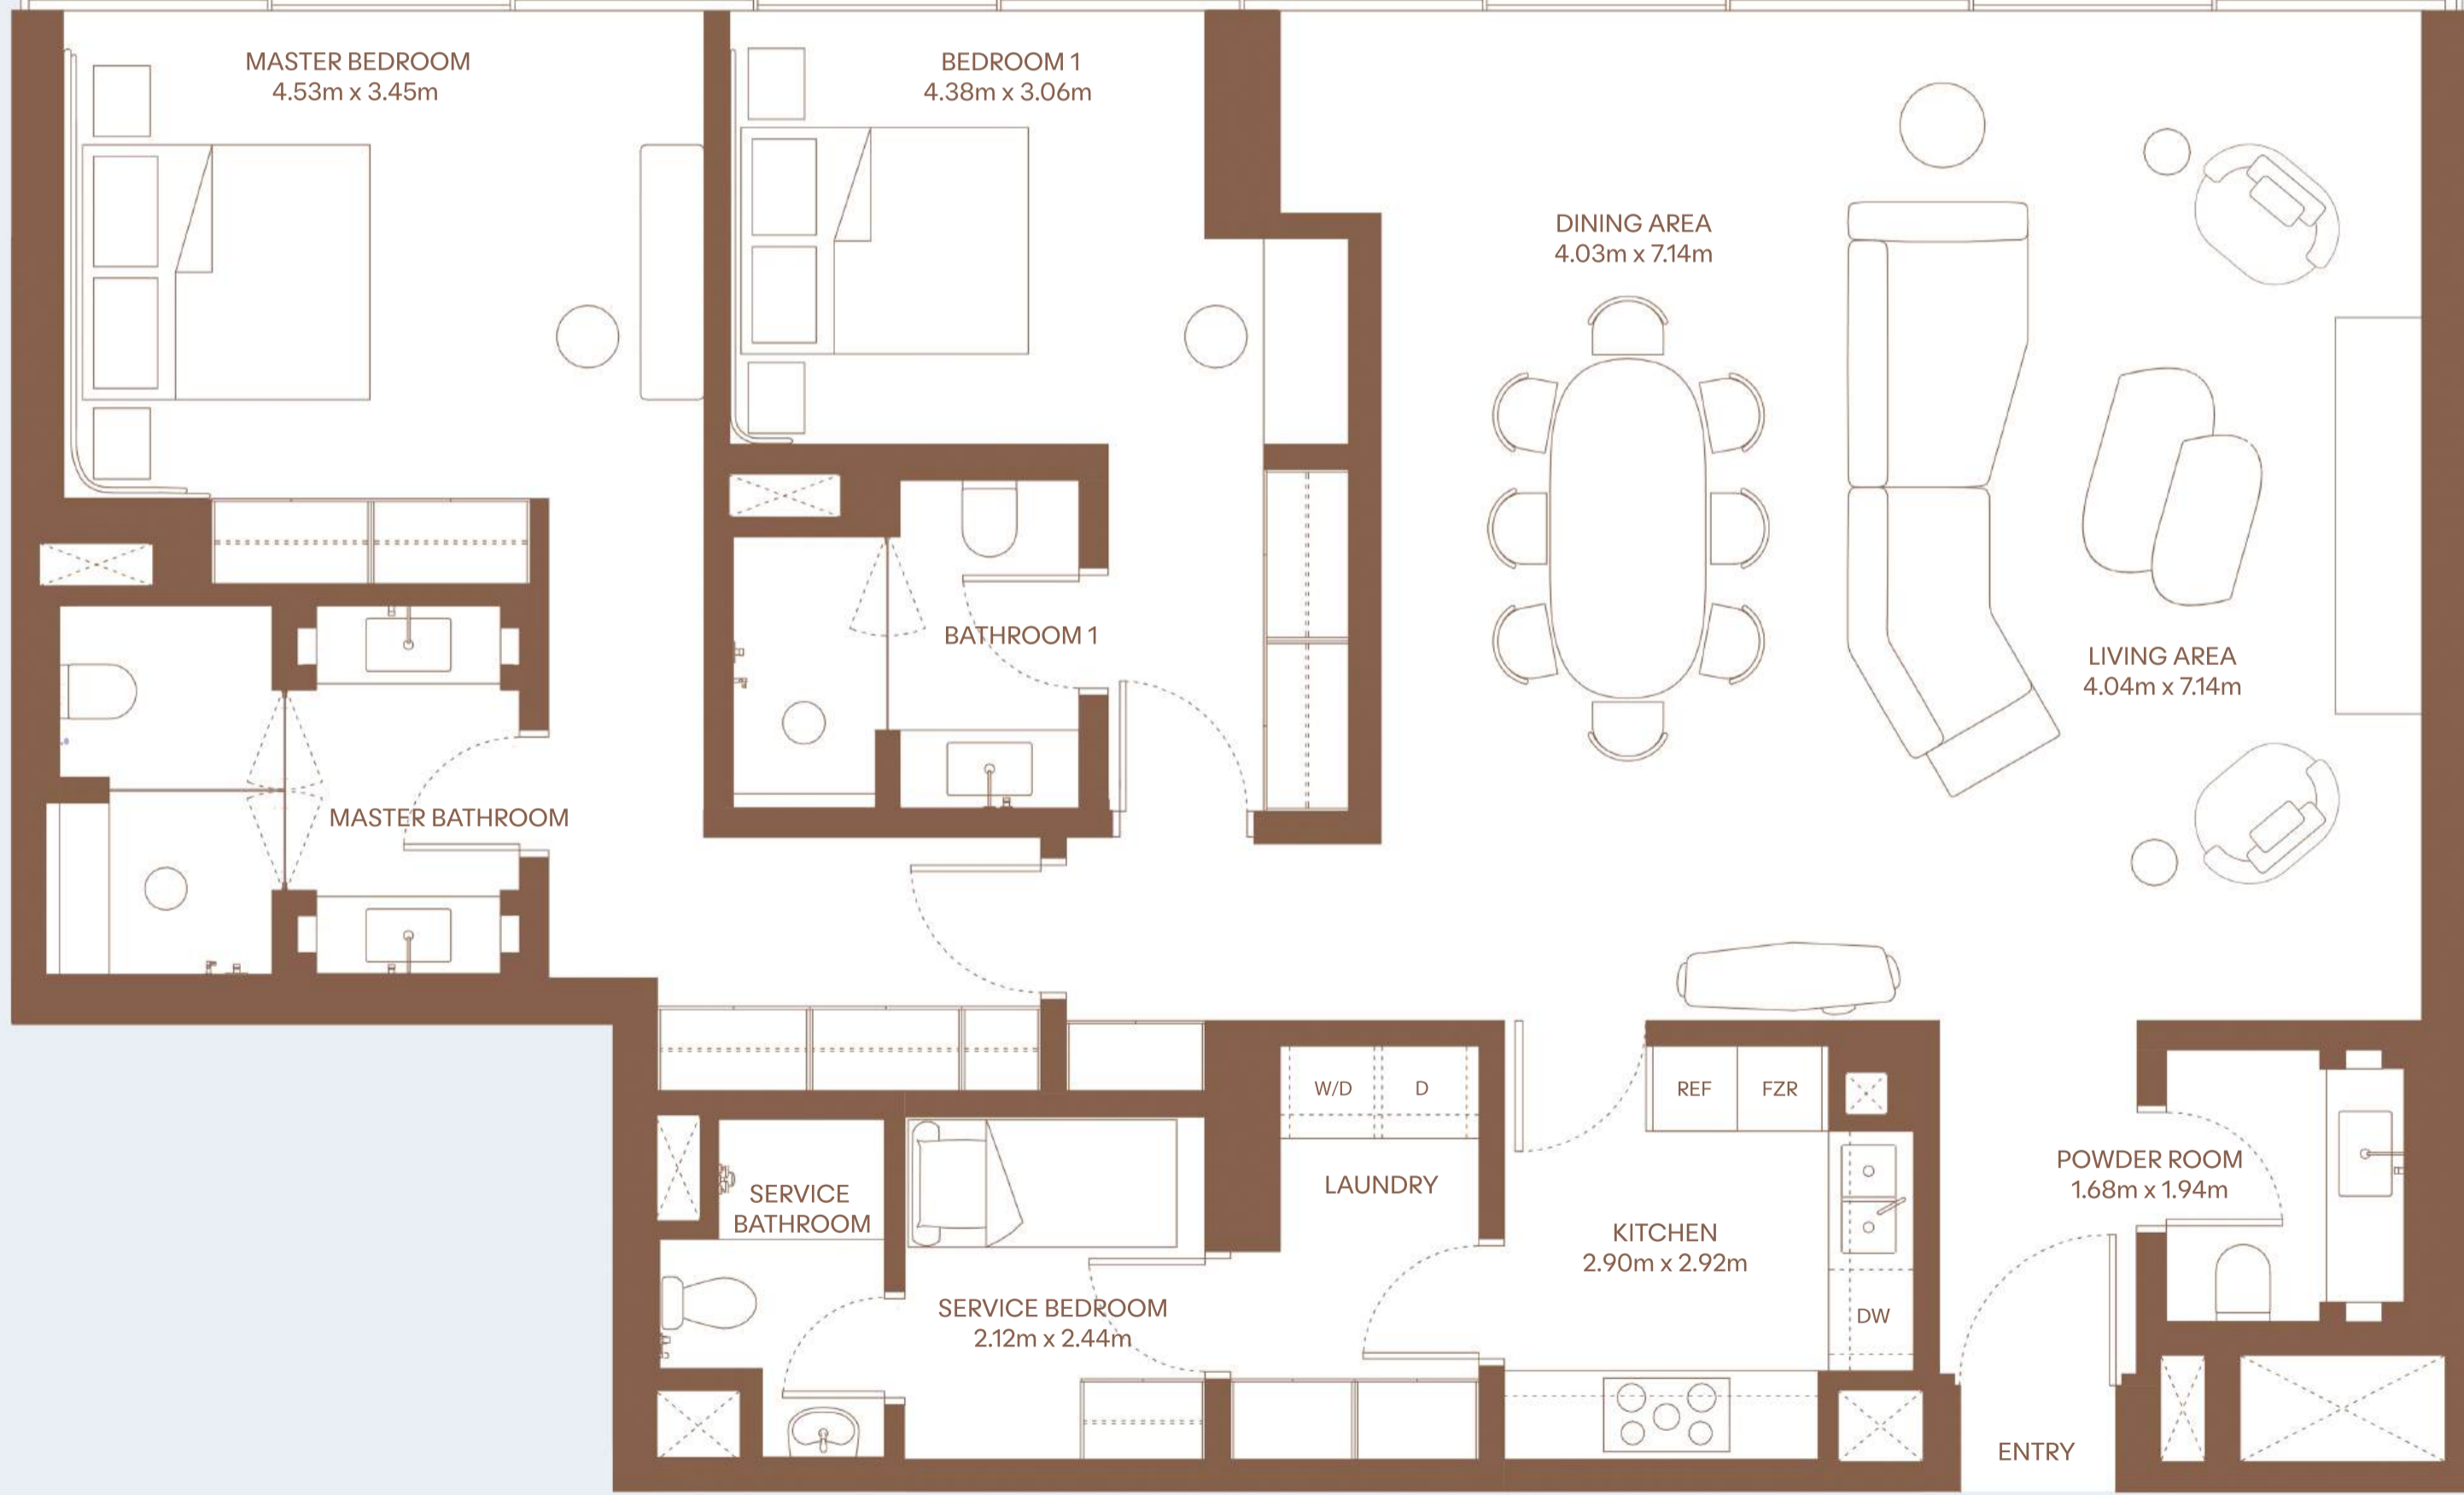

FLOORS 1 TO 7

2 Bedroom Apartment
112, 212, 312, 412, 512, 612, 712

HIGHLIGHTS

2 Bedrooms
2 Bathrooms
Powder room
Balcony

INDOOR AREA

153 m² / 1647 ft²

OUTDOOR AREA

35 m² / 377 ft²

TOTAL AREA

188 m² / 2024 ft²

KEY PLAN

Building A

BEACH VIEW

BOULEVARD VIEW