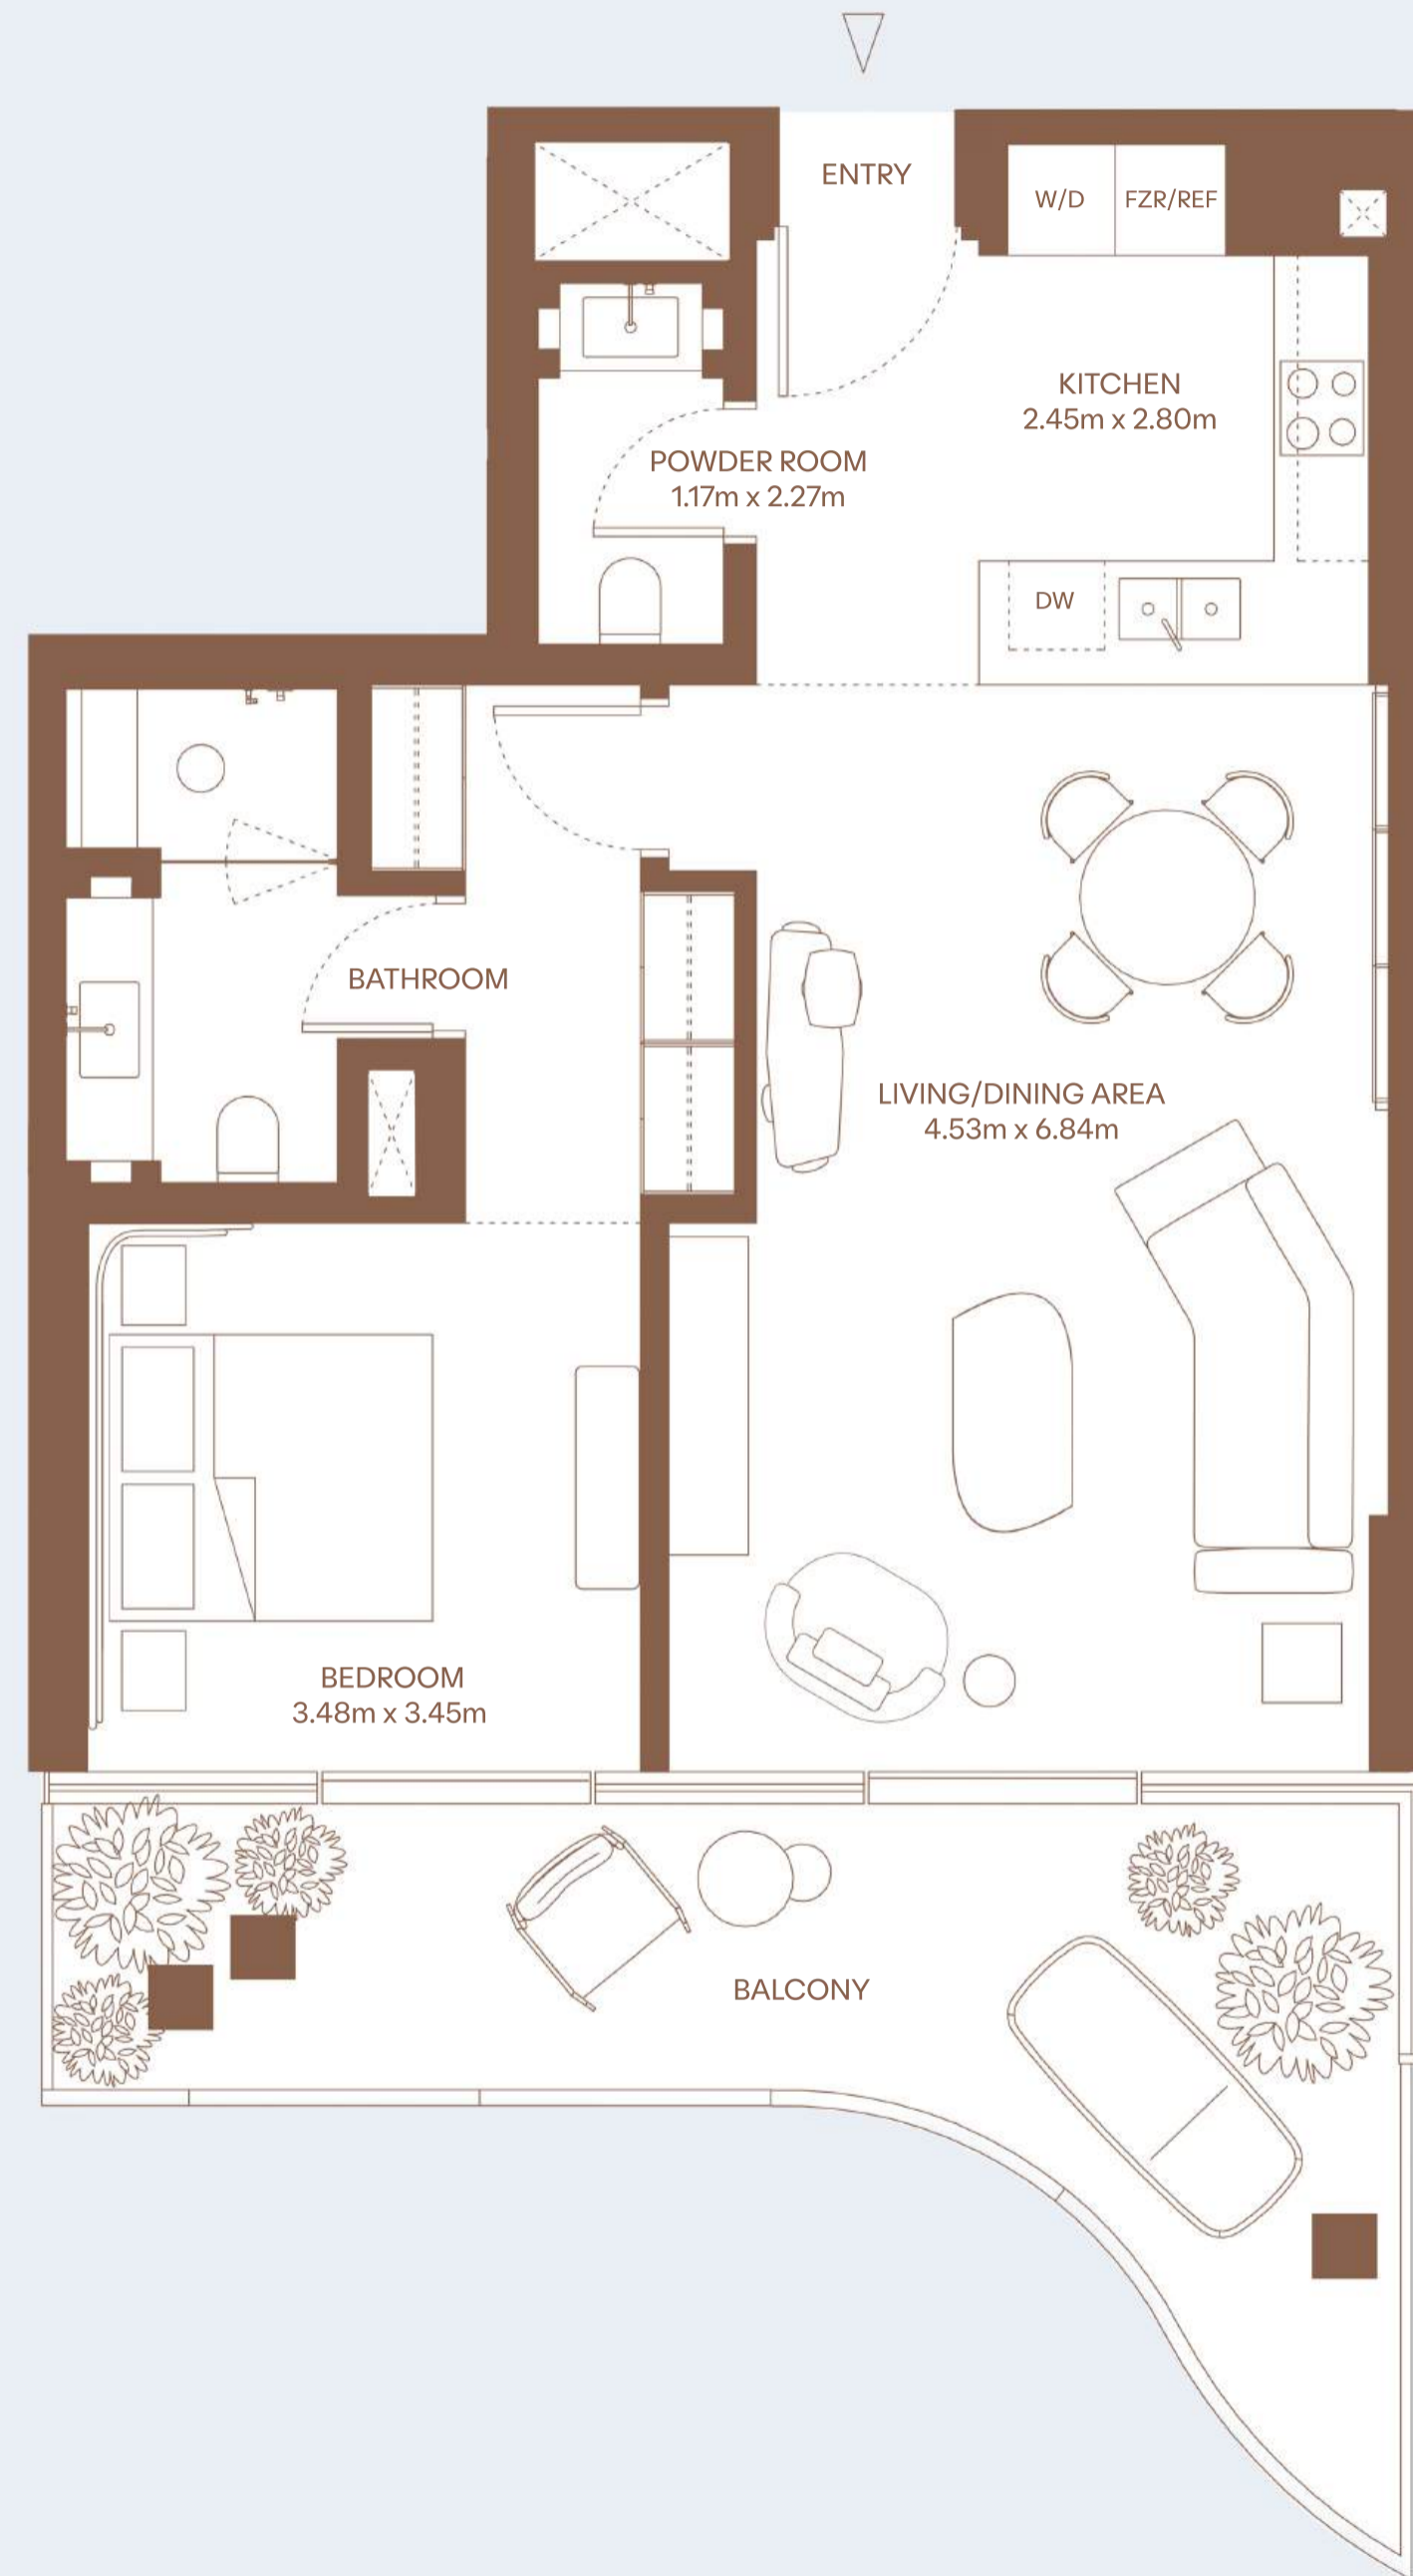

TOTAL AREA

88 m² / 947 ft²

KEY PLAN

Building A

FLOORS 1 TO 7

1 Bedroom Apartment
106, 206, 306, 406, 506, 606, 706

HIGHLIGHTS

1 Bedroom
1 Bathroom
Powder room
Balcony

INDOOR AREA

72 m² / 775 ft²

OUTDOOR AREA

16 m² / 172 ft²

TOTAL AREA

88 m² / 947 ft²

KEY PLAN

Building A

FLOORS 1 TO 7

1 Bedroom Apartment
109, 209, 309, 409, 509, 609, 709

HIGHLIGHTS

1 Bedroom
1 Bathroom
Powder room
Balcony

INDOOR AREA

72 m² / 775 ft²

OUTDOOR AREA

16 m² / 172 ft²