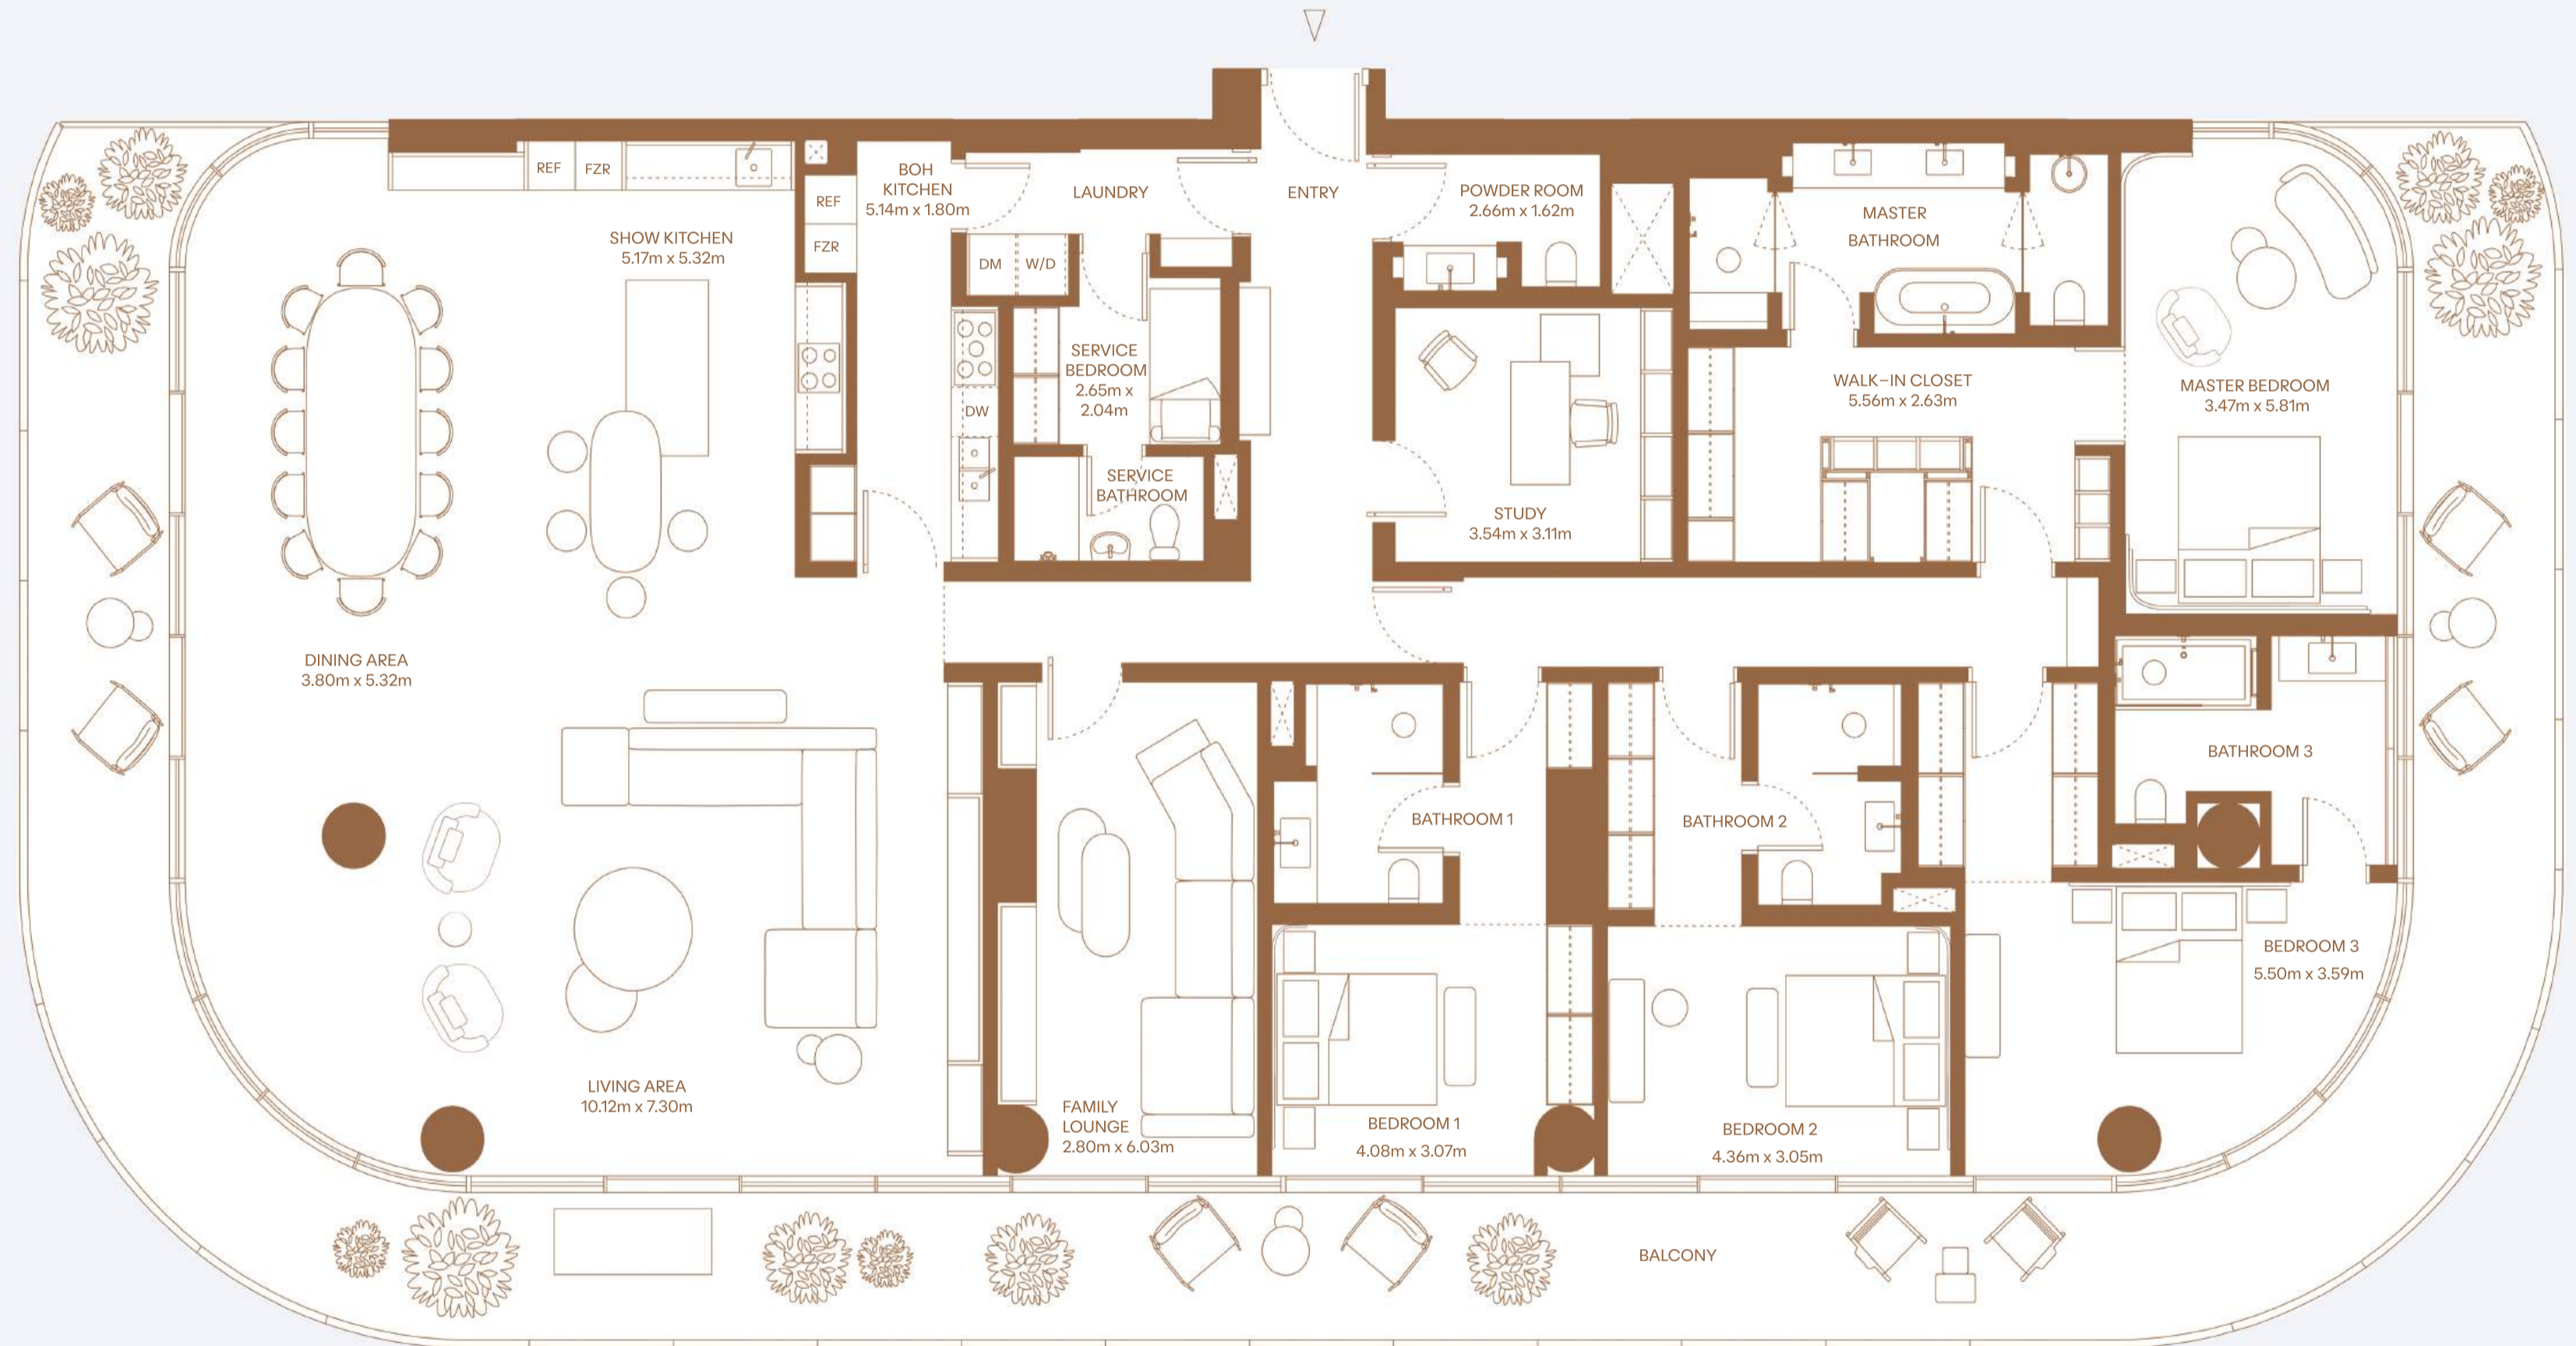

TOTAL AREA

443 m² / 4768 ft²

KEY PLAN

Building A

BEACH VIEW

BOULEVARD VIEW

FLOORS 1 TO 7

4 Bedroom Apartment
111, 211, 311, 411, 511, 611, 711