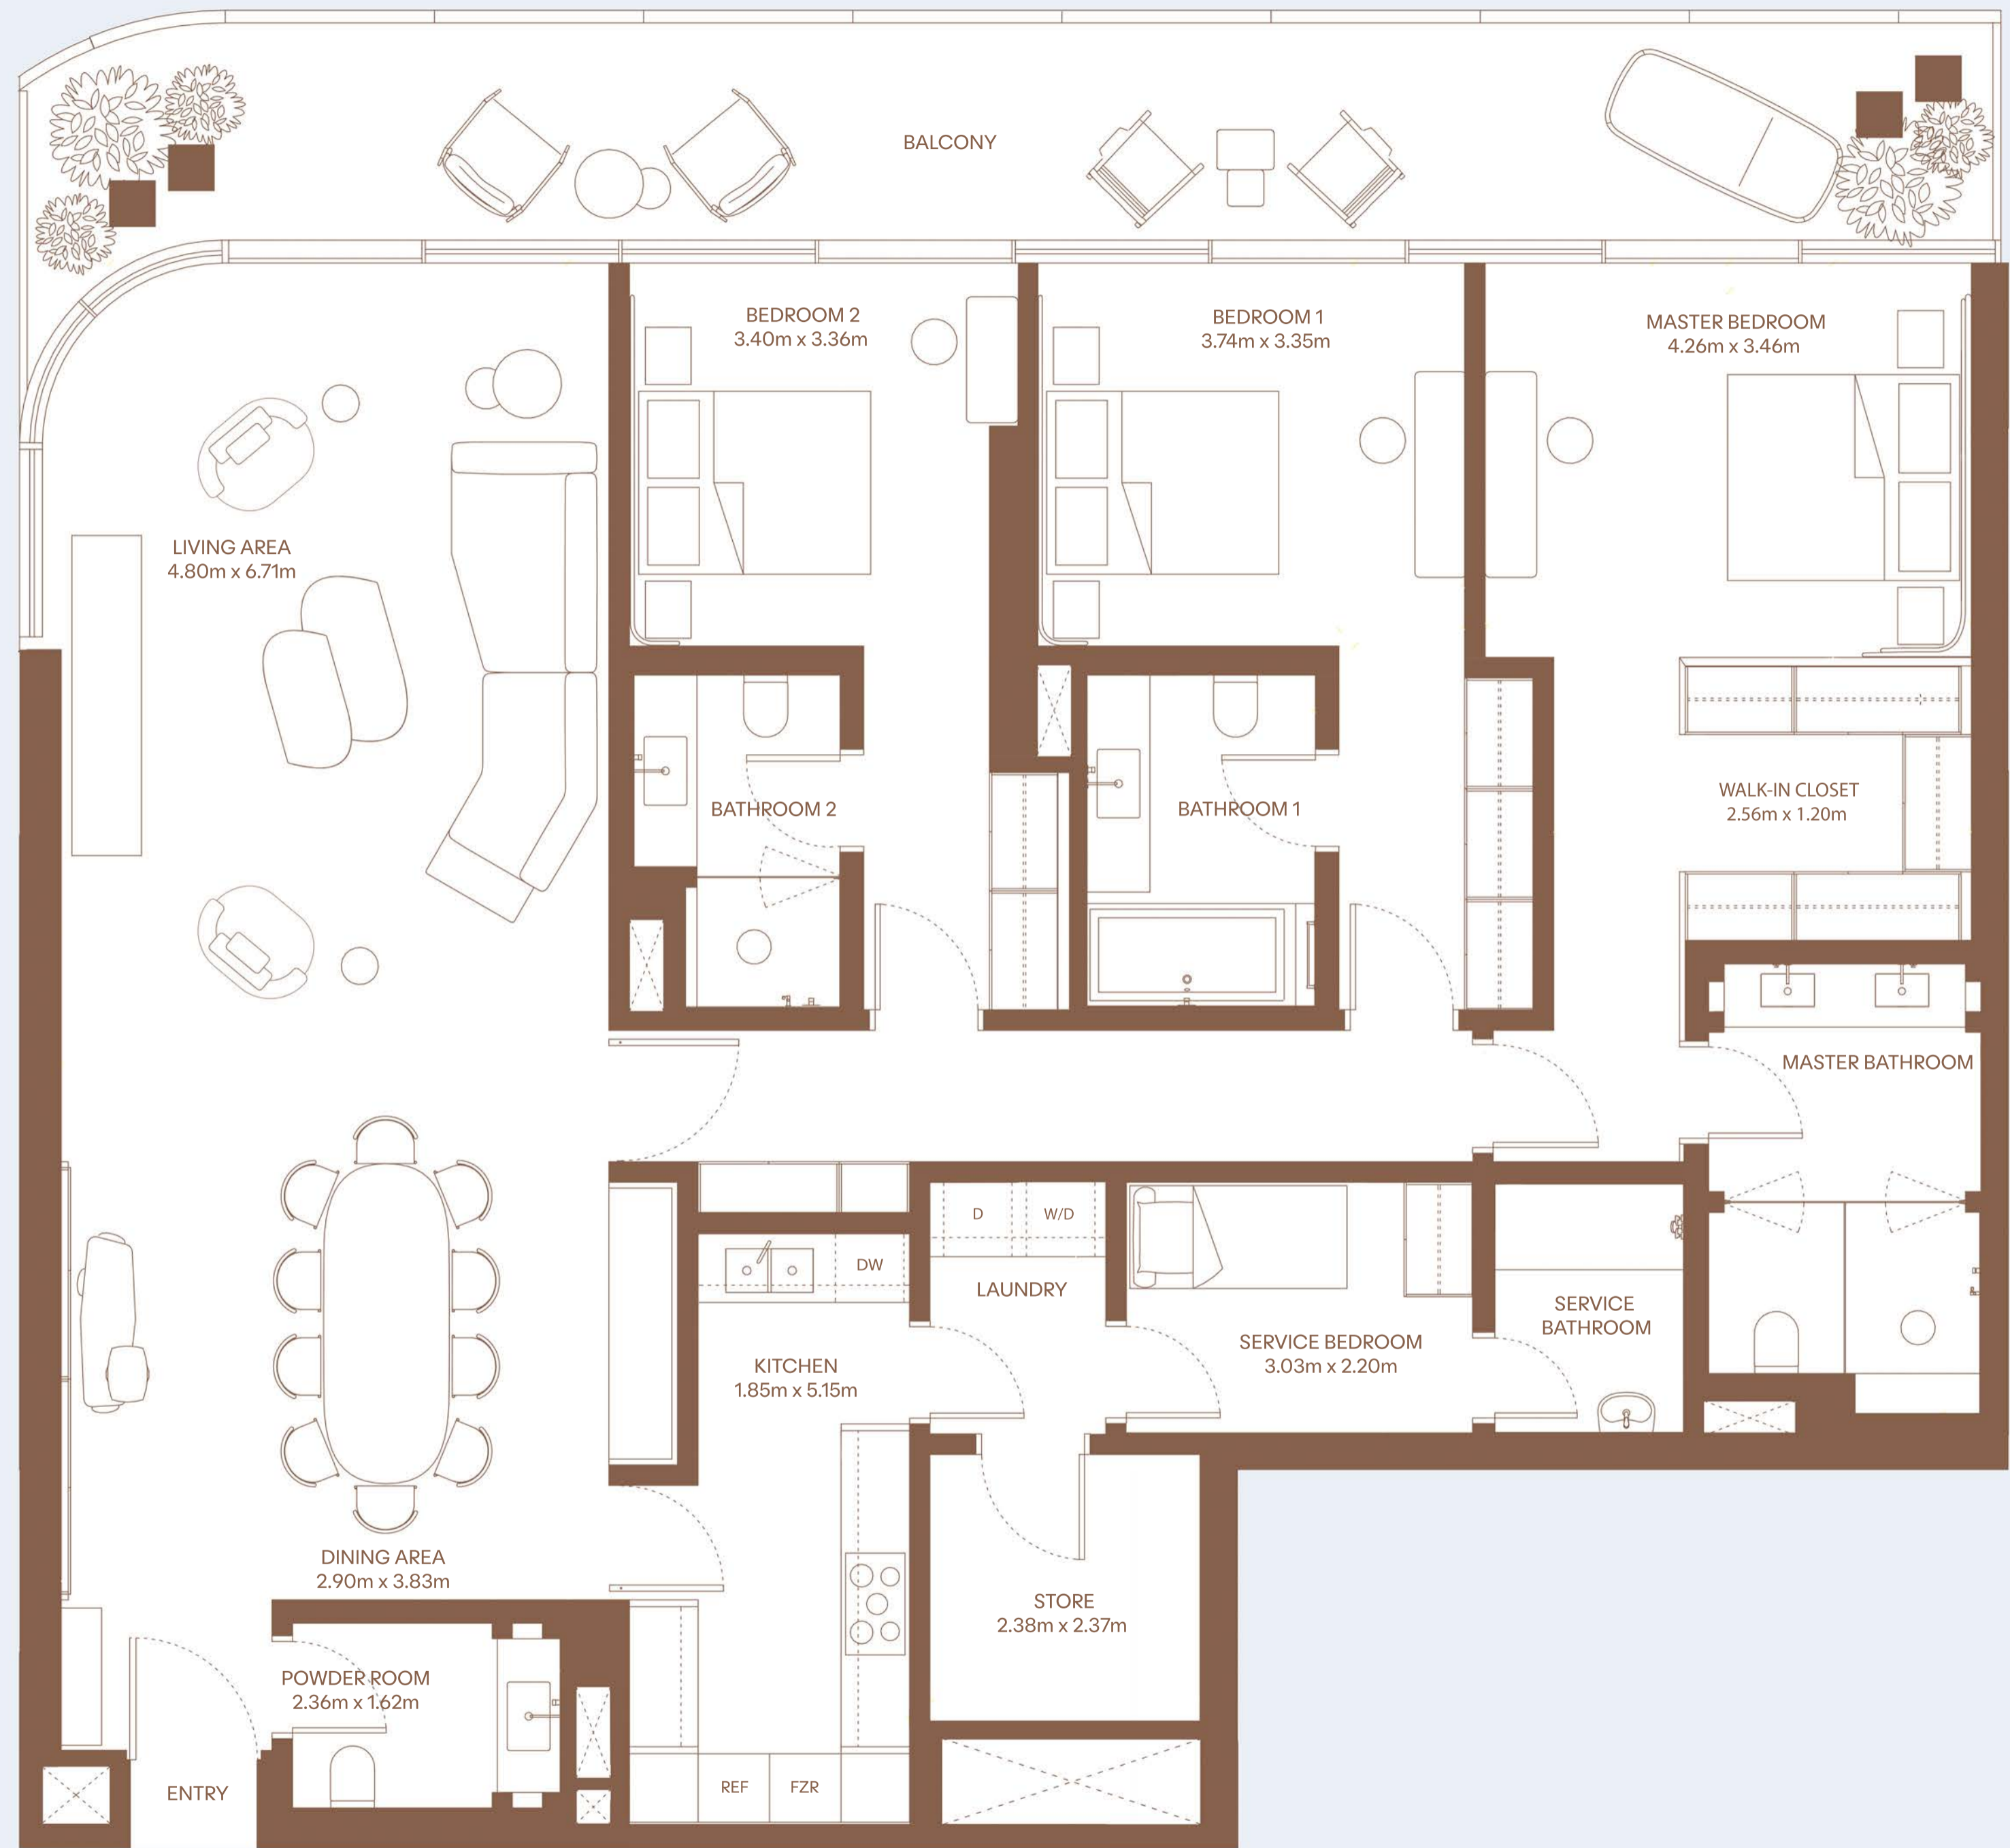

245 m² / 2638 ft²

KEY PLAN

Building B

BOULEVARD VIEW

3 BEDROOM – TYPE 2

Floor 1 to 7
07 Series

HIGHLIGHTS

- 3 Bedrooms
- 3 Bathrooms
- Powder room
- Balcony