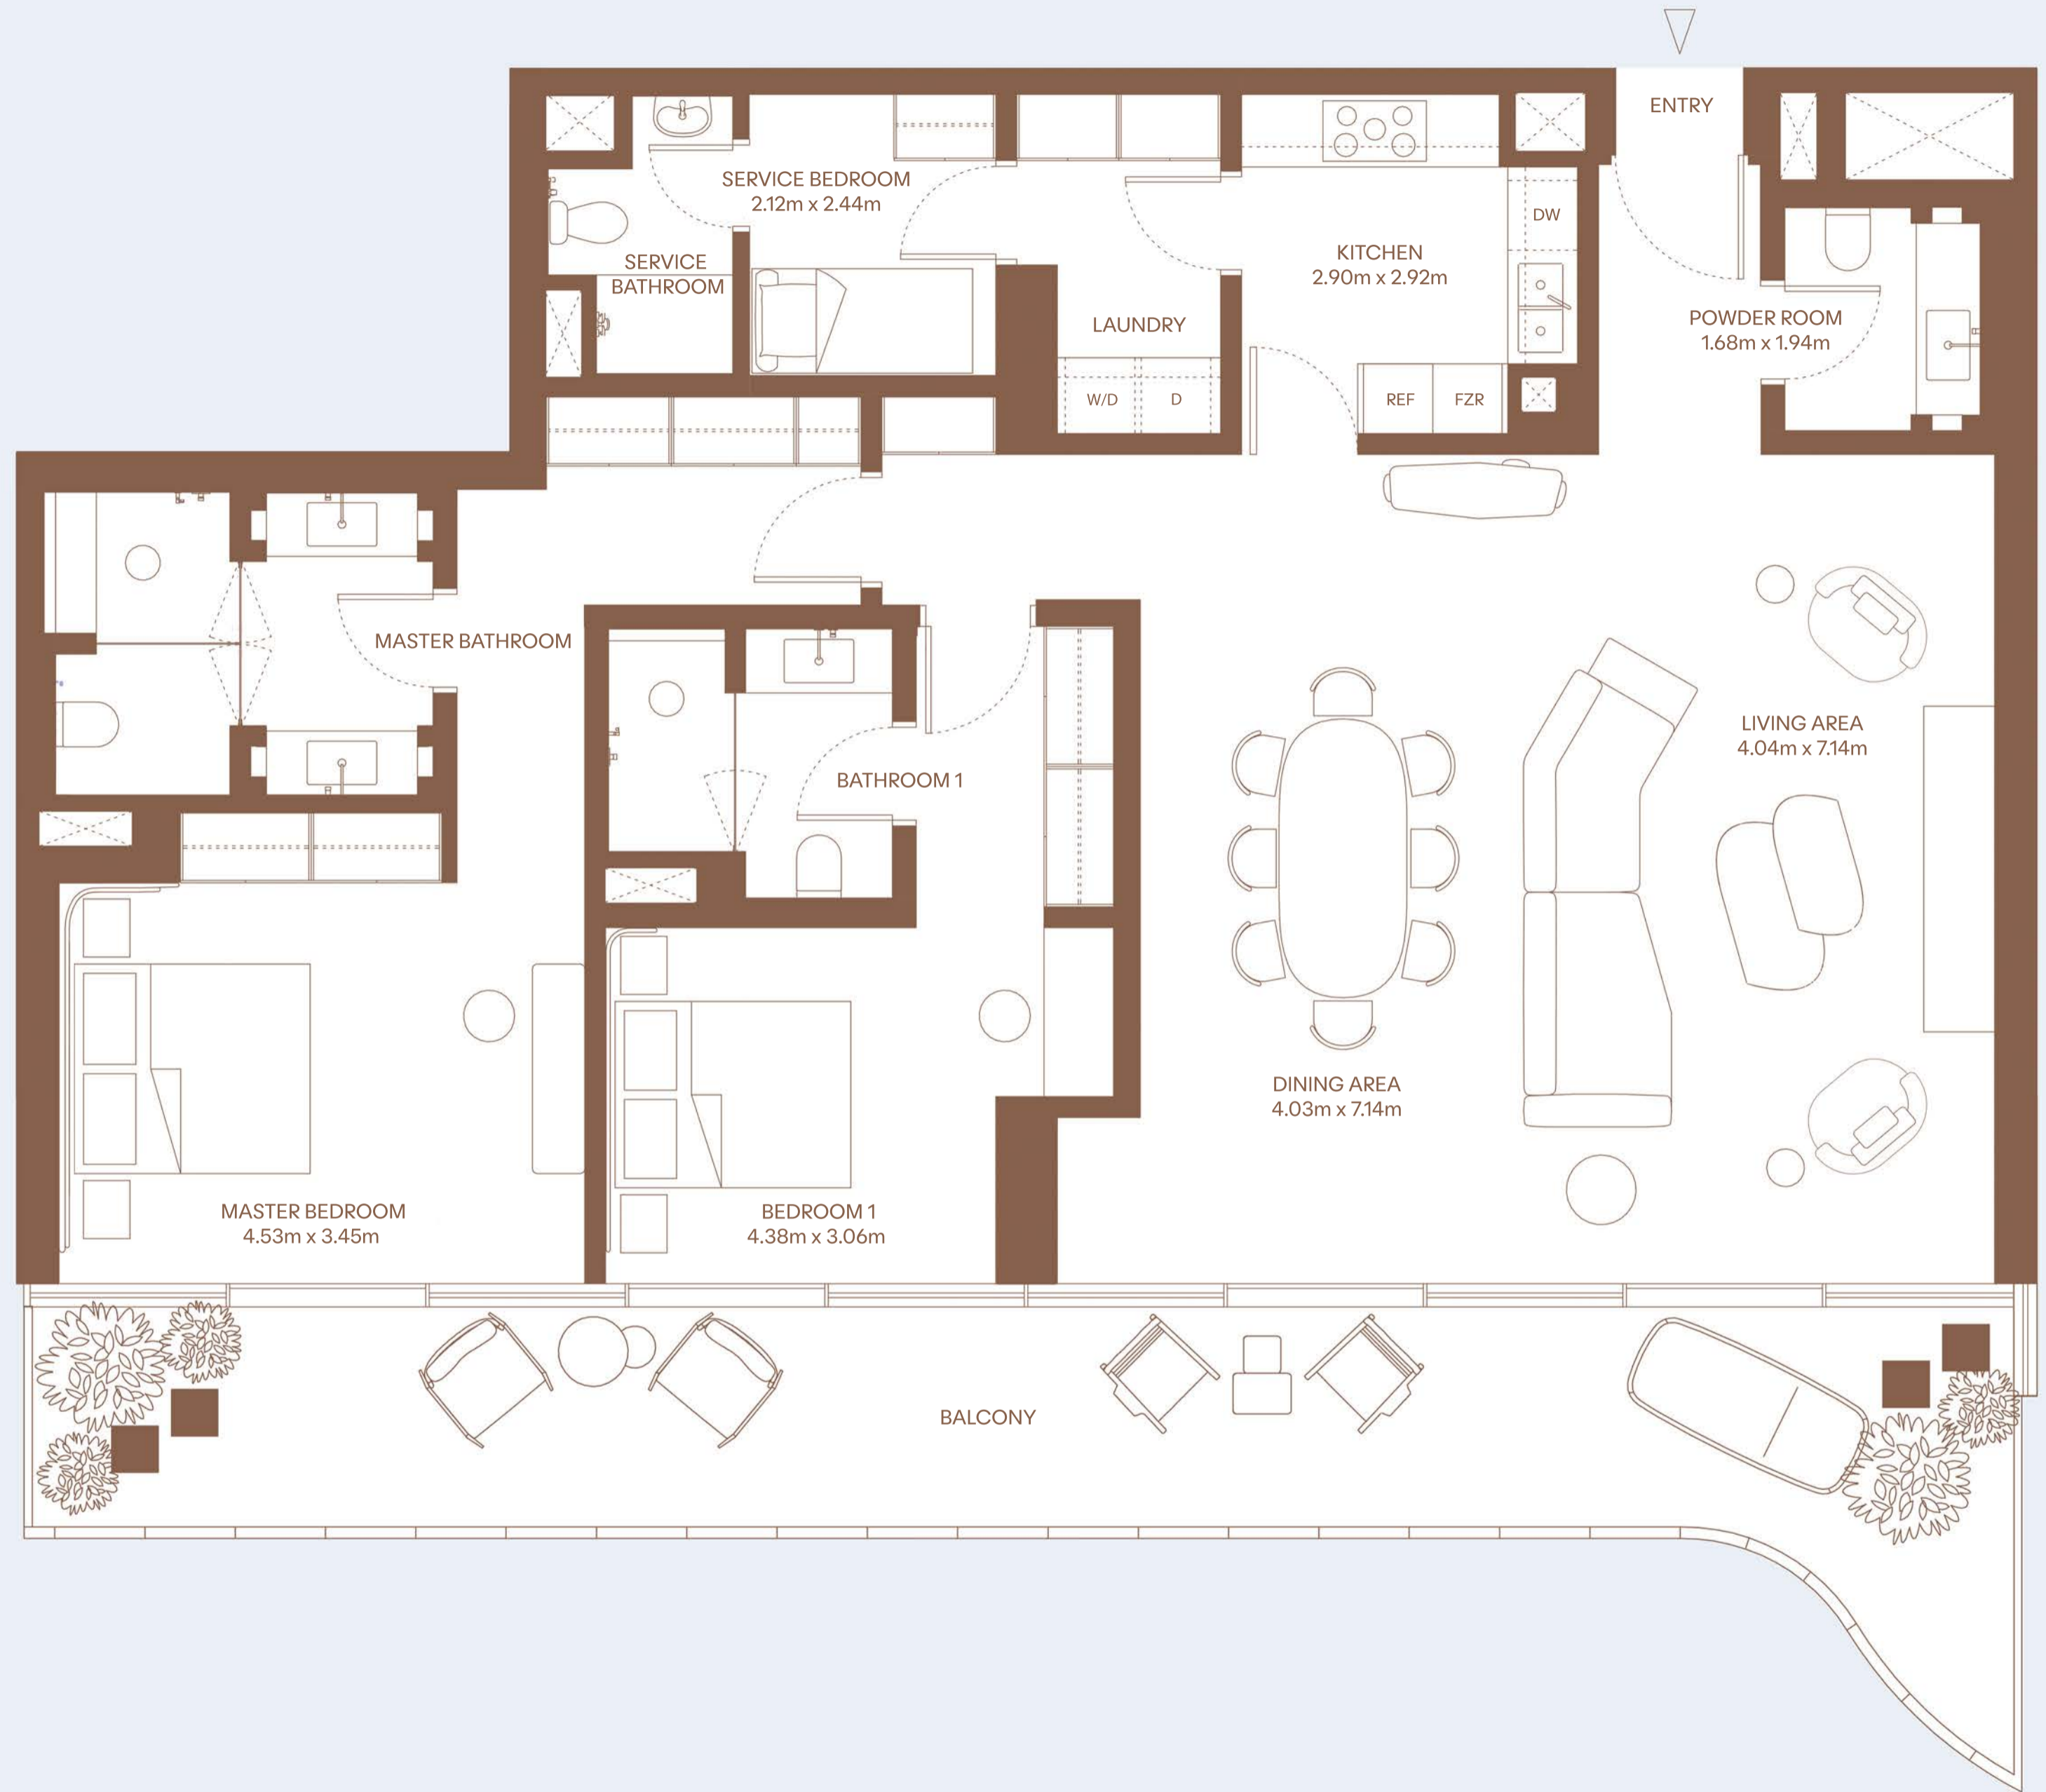

2 BEDROOM – TYPE 1

Floor 1 to 7
10 Series

HIGHLIGHTS

- 2 Bedrooms
- 2 Bathrooms
- Powder room
- Balcony

INTERNAL AREA

160 m² / 1722 ft²

EXTERNAL AREA

37 m² / 398 ft²

TOTAL AREA

197 m² / 2120 ft²

KEY PLAN

Building B