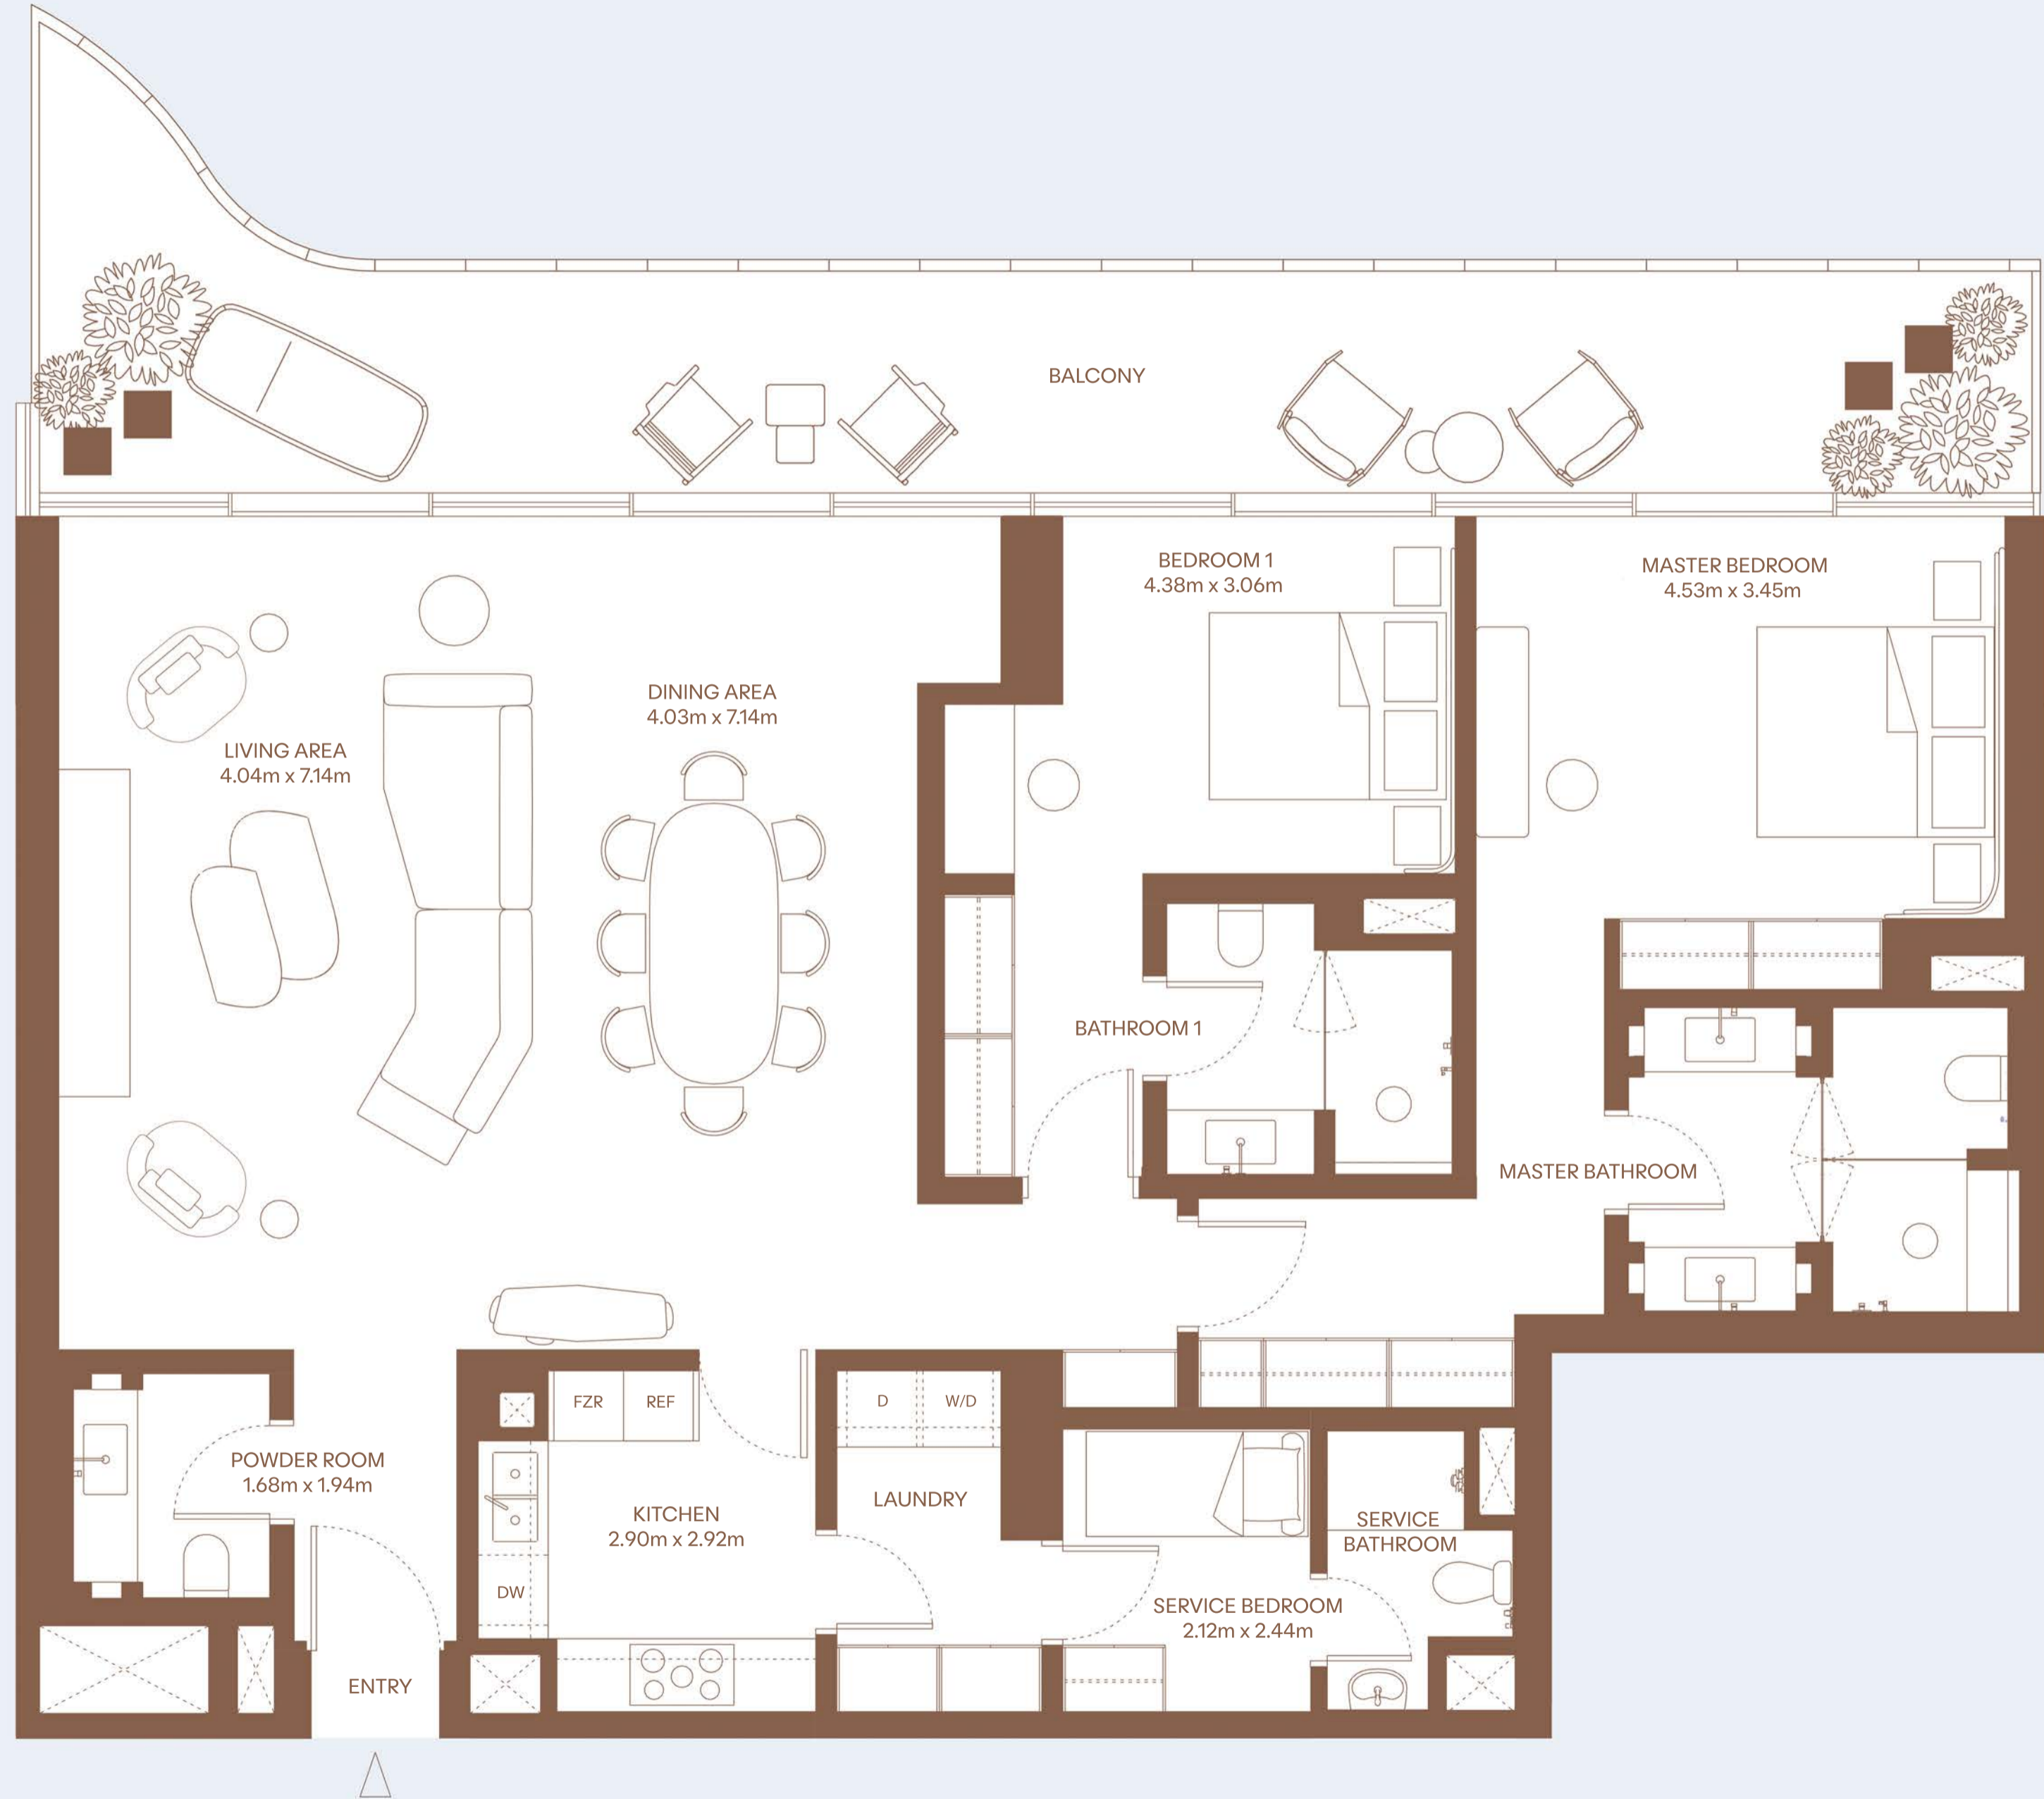

2 BEDROOM – TYPE 1

Floor 1 to 7
03 Series

HIGHLIGHTS

- 2 Bedrooms
- 2 Bathrooms
- Powder room
- Balcony

INTERNAL AREA

160 m² / 1722 ft²

EXTERNAL AREA

37 m² / 398 ft²

TOTAL AREA

197 m² / 2120 ft²

KEY PLAN

Building B