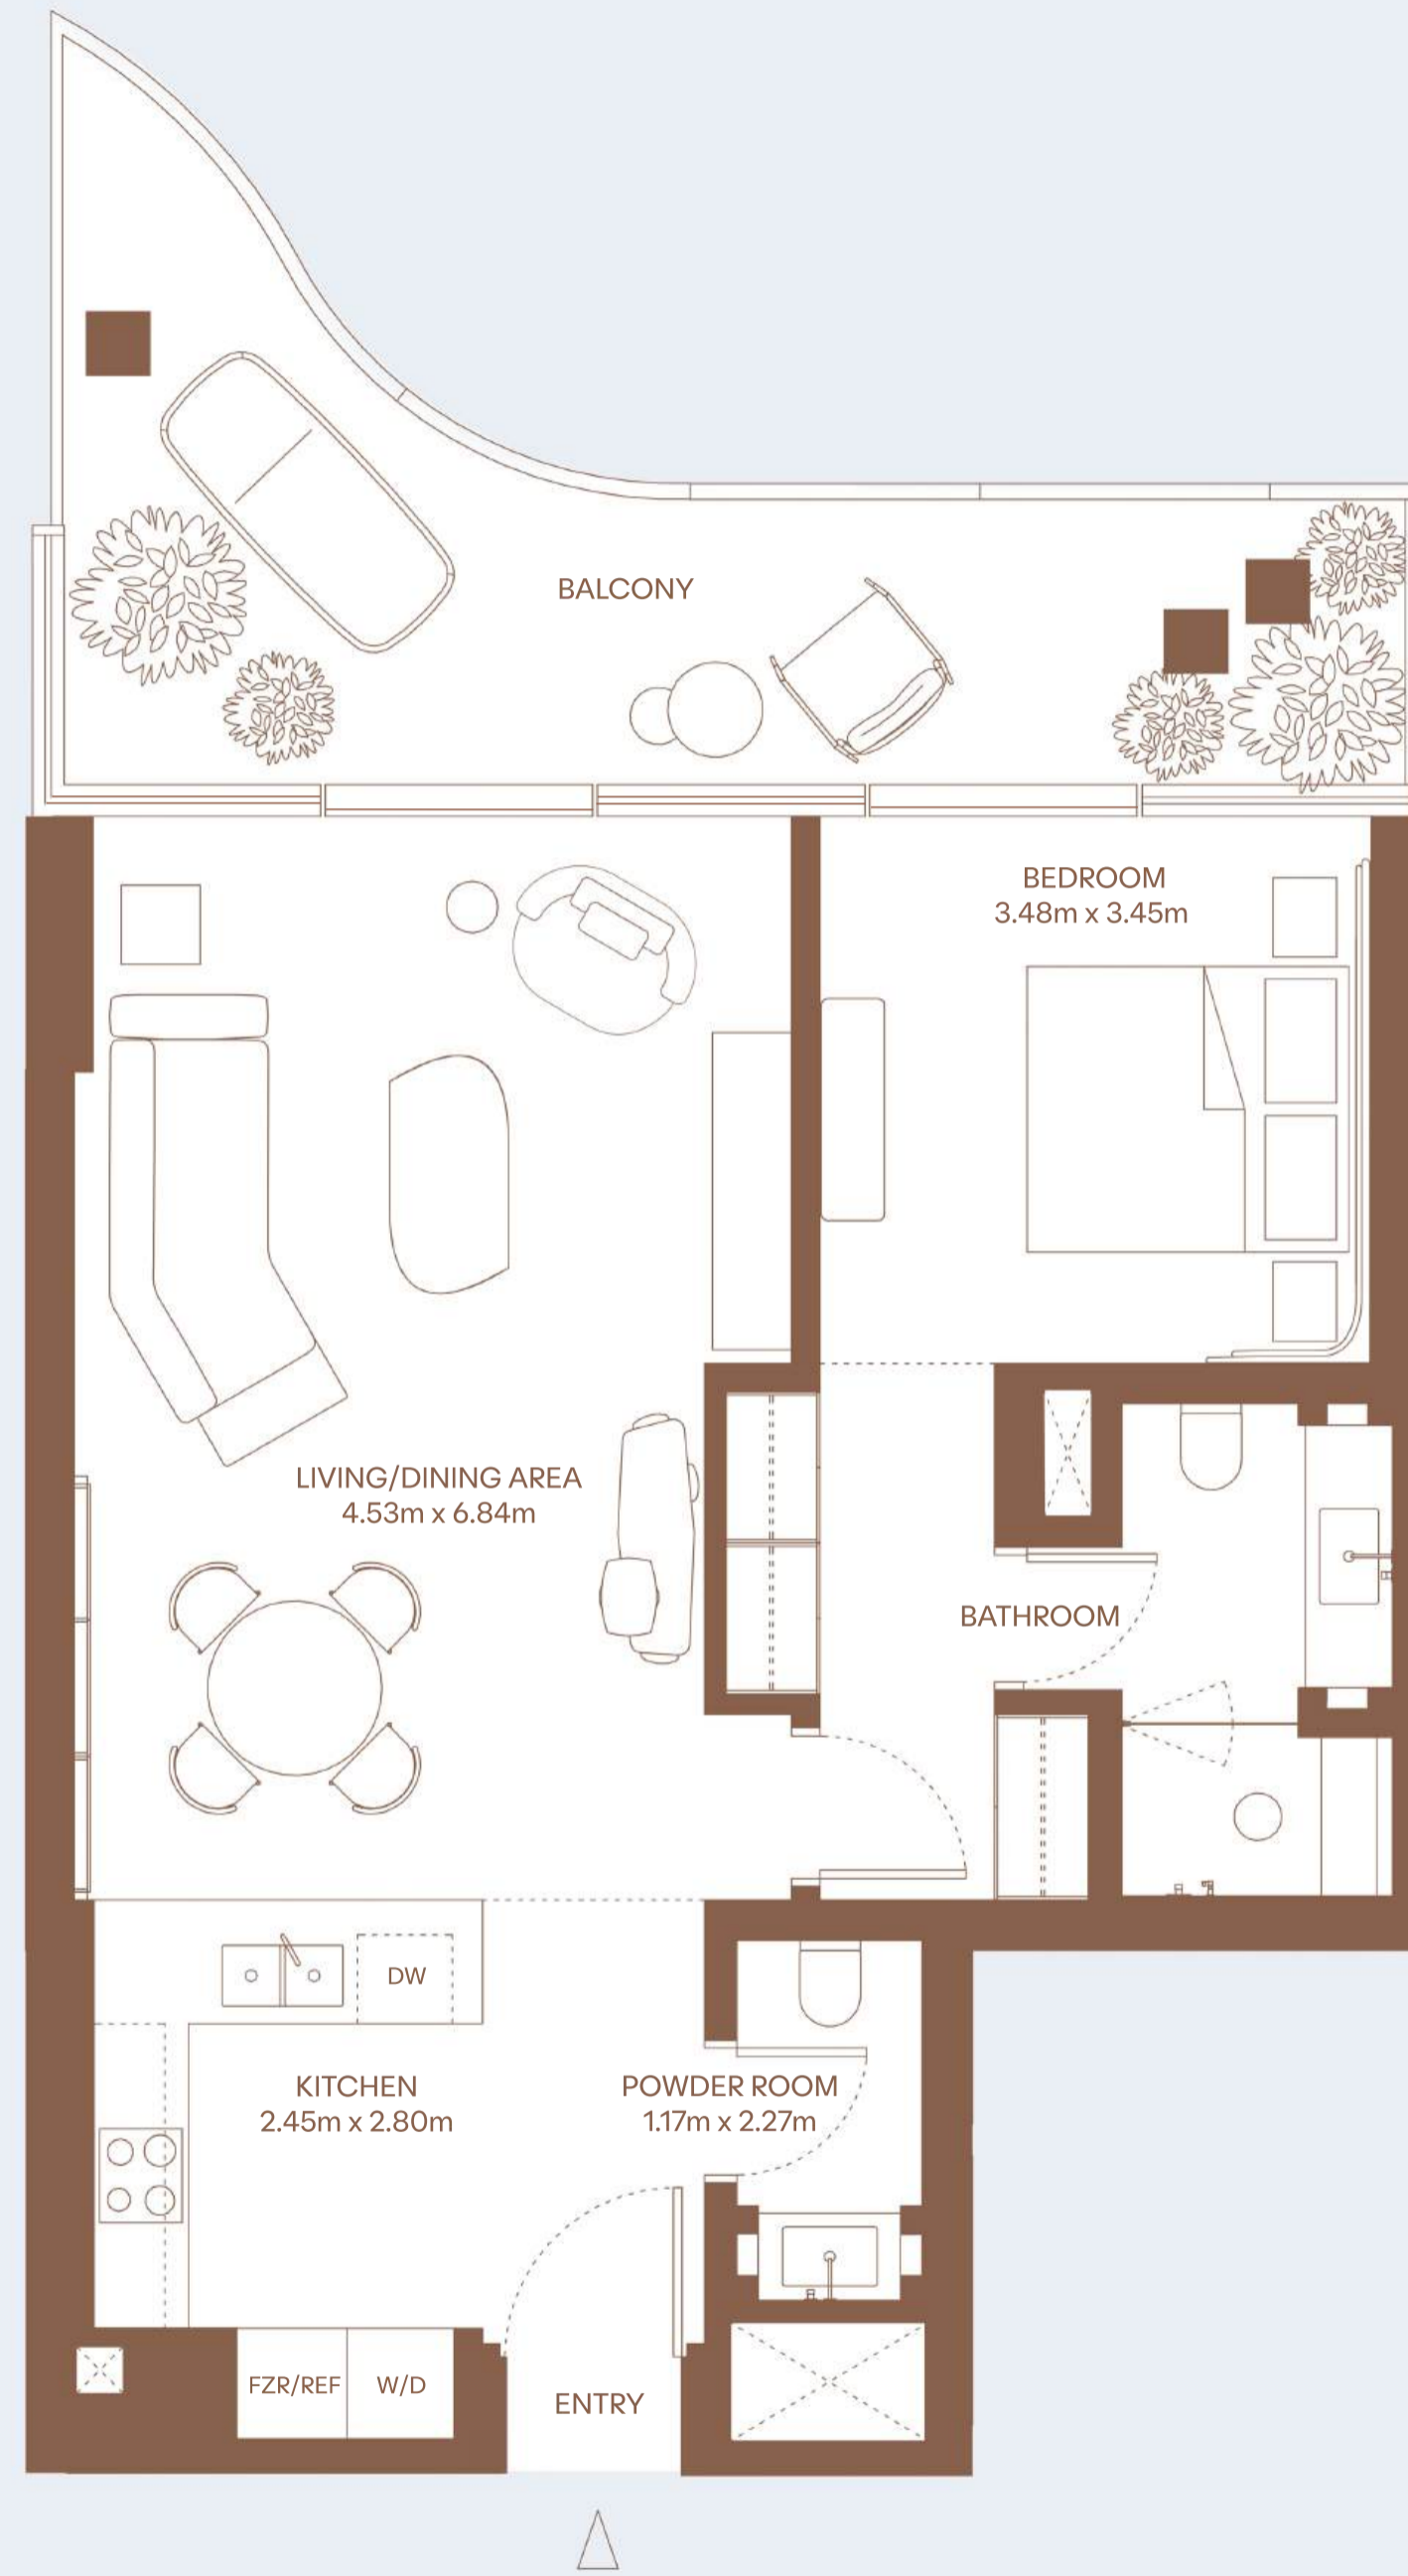

TOTAL AREA

88 m² / 947 ft²

KEY PLAN

Building A

FLOORS 1 TO 7

1 Bedroom Apartment
113, 213, 313, 413, 513, 613, 713

HIGHLIGHTS

- 1 Bedroom
- 1 Bathroom
- Powder room
- Balcony

INDOOR AREA

72 m² / 775 ft²

OUTDOOR AREA

16 m² / 172 ft²

TOTAL AREA

88 m² / 947 ft²

KEY PLAN

Building A

TOTAL AREA

188 m² / 2024 ft²

KEY PLAN

Building A

BEACH VIEW

BOULEVARD VIEW

FLOORS 1 TO 7

2 Bedroom Apartment
105, 205, 305, 405, 505, 605, 705

KEY PLAN

Building A

BEACH VIEW

BOULEVARD VIEW

FLOORS 1 TO 7

2 Bedroom Apartment
110, 210, 310, 410, 510, 610, 710

HIGHLIGHTS

2 Bedrooms
2 Bathrooms
Powder room
Balcony