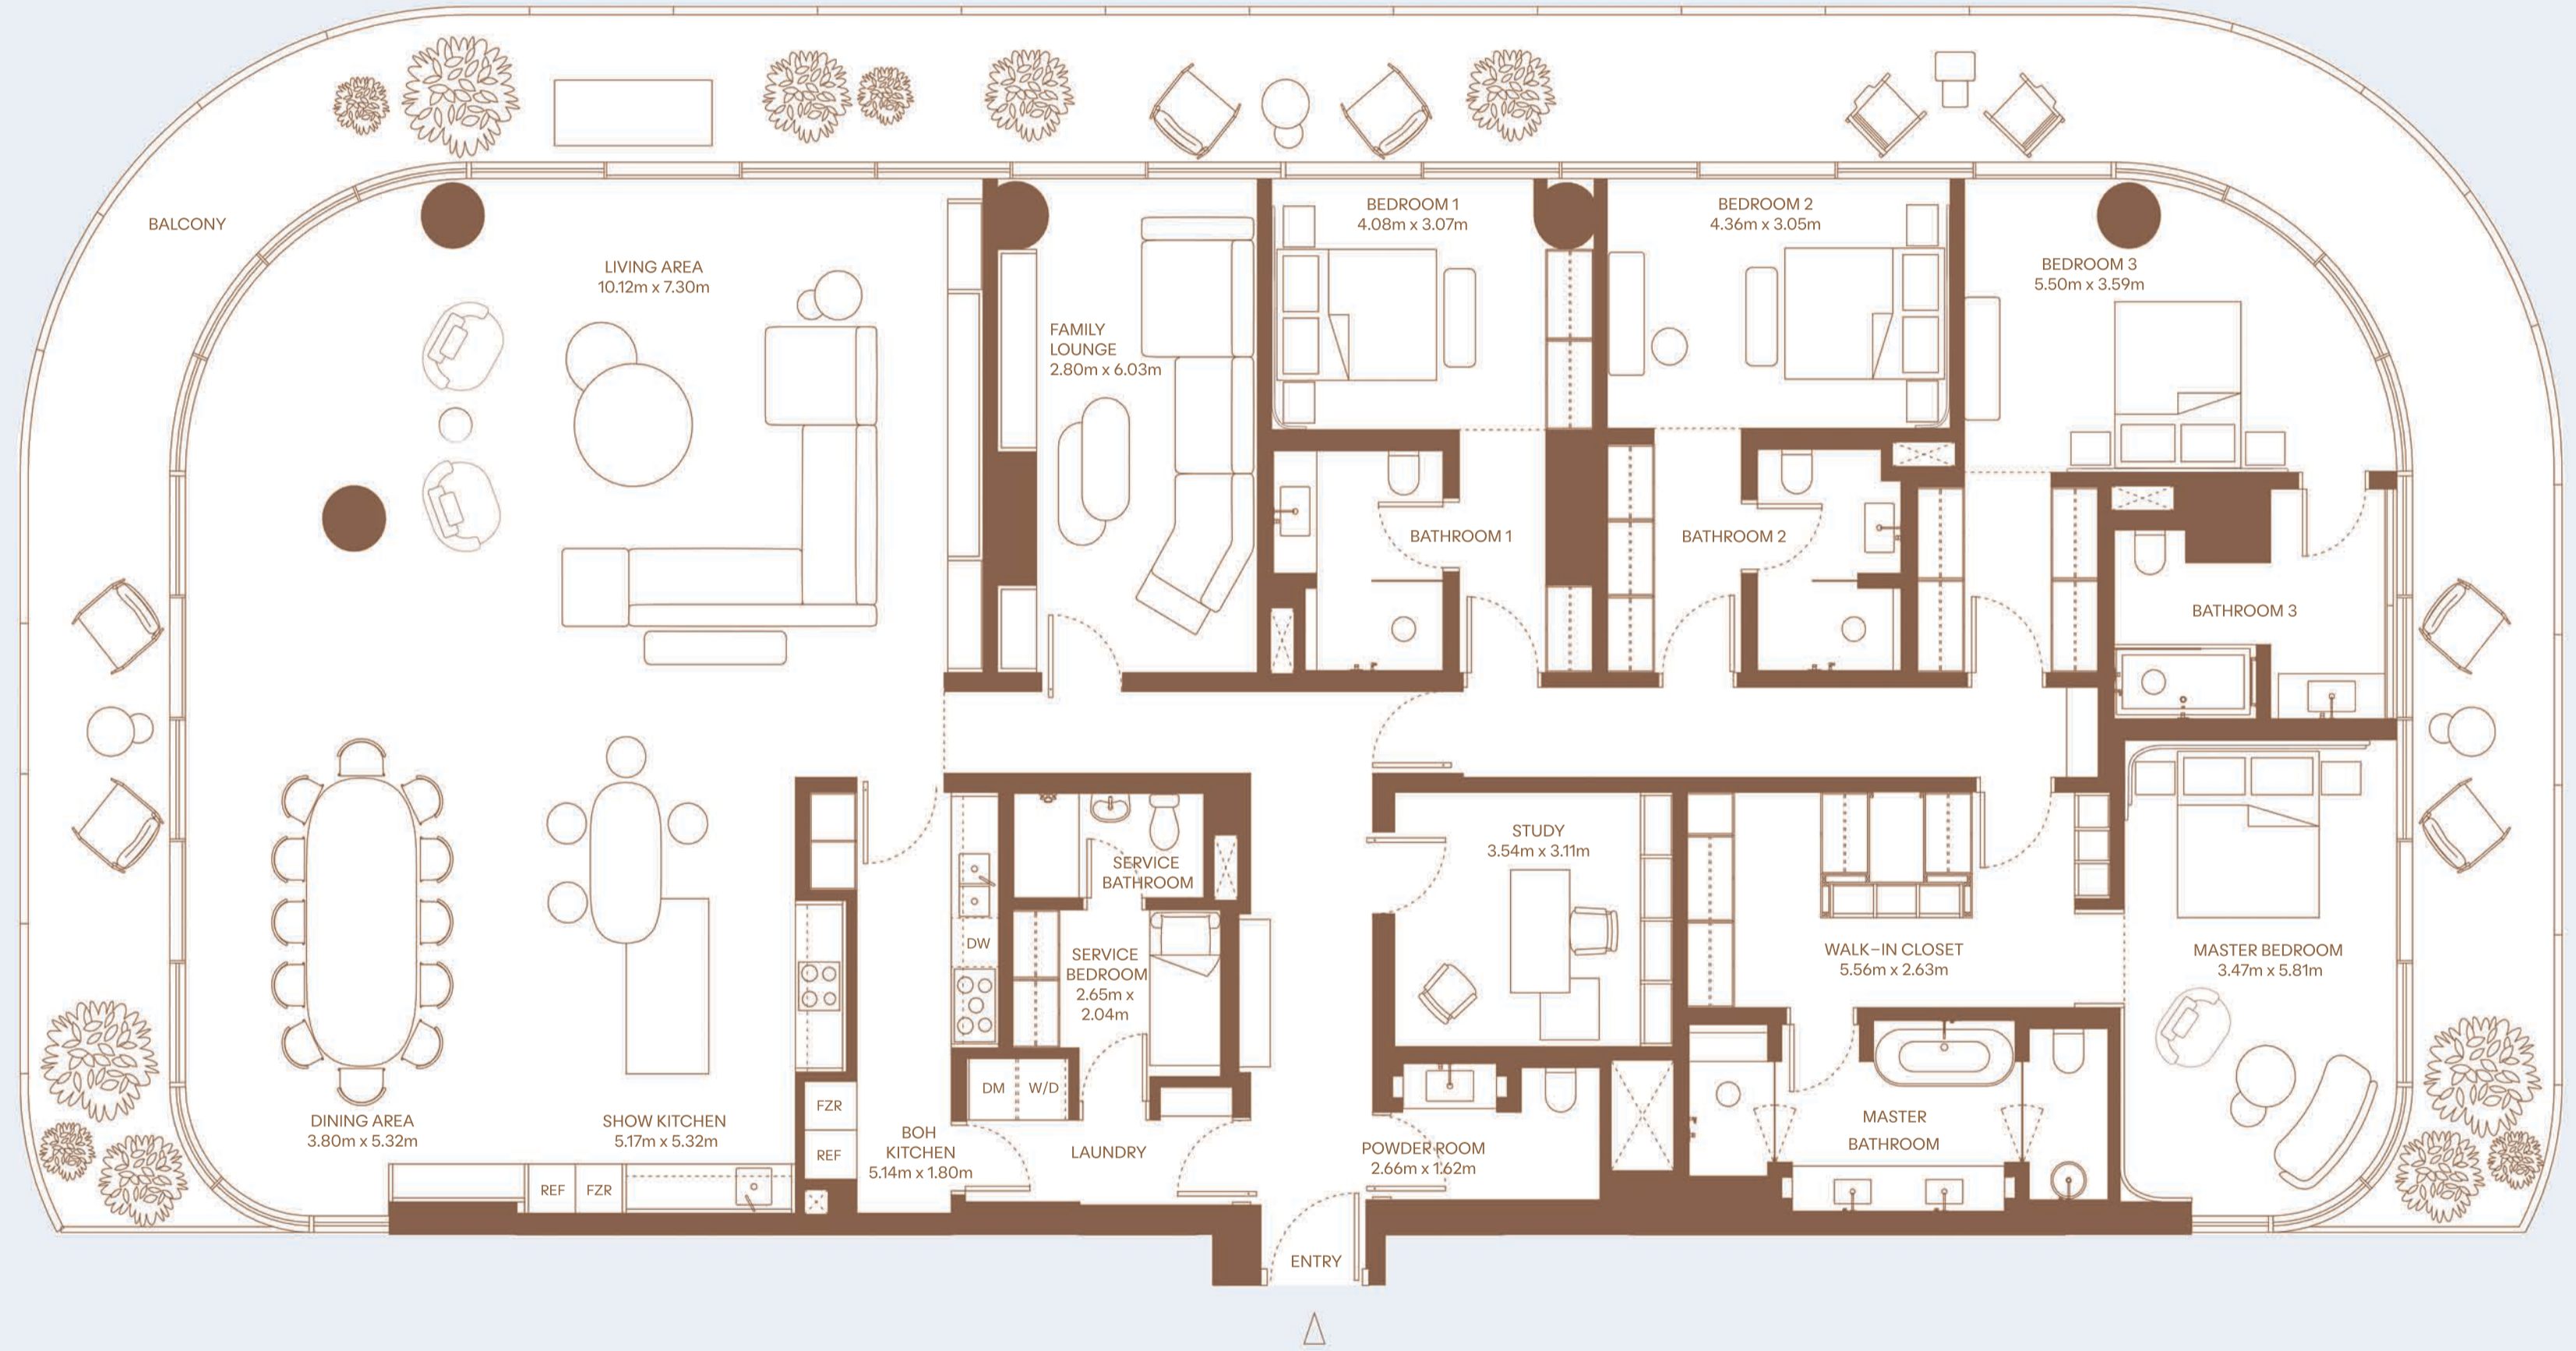

EXTERNAL AREA

112 m² / 1206 ft²

TOTAL AREA

466 m² / 5016 ft²

KEY PLAN

Building B

BEACH VIEW

BOULEVARD VIEW

TOTAL AREA

466 m² / 5016 ft²

KEY PLAN

Building B