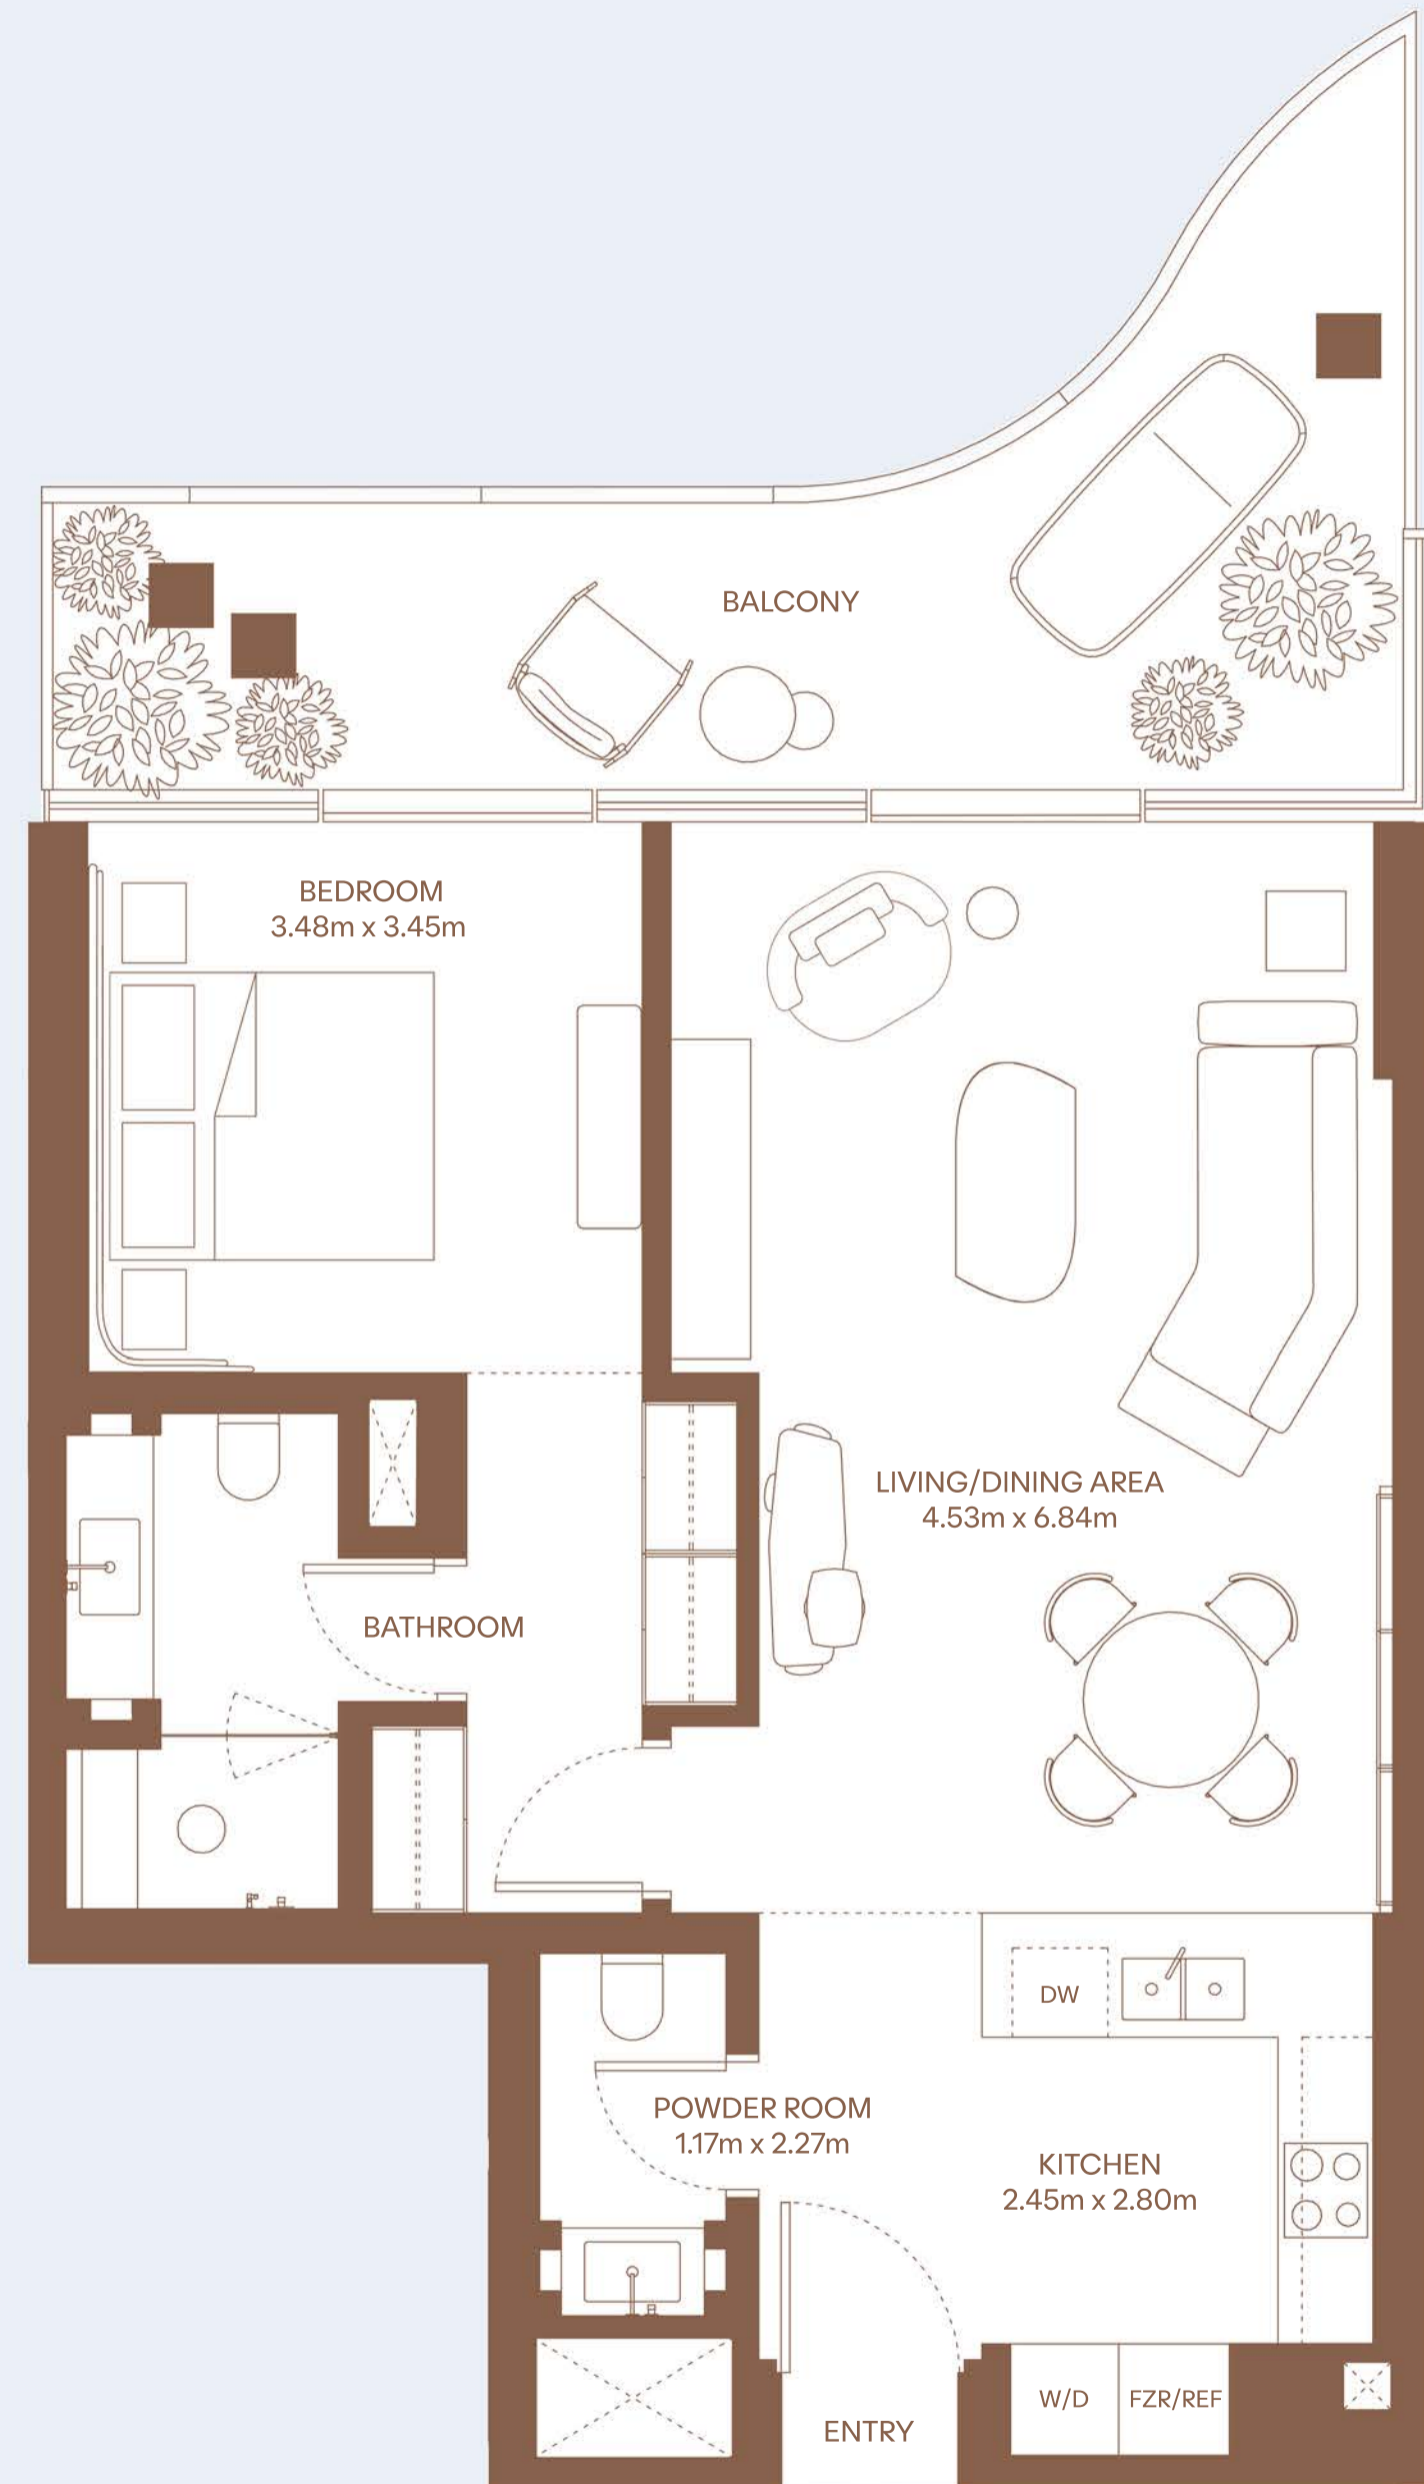

INTERNAL AREA

77 m² / 829 ft²

EXTERNAL AREA

21 m² / 226 ft²

TOTAL AREA

98 m² / 1055 ft²

KEY PLAN

Building B