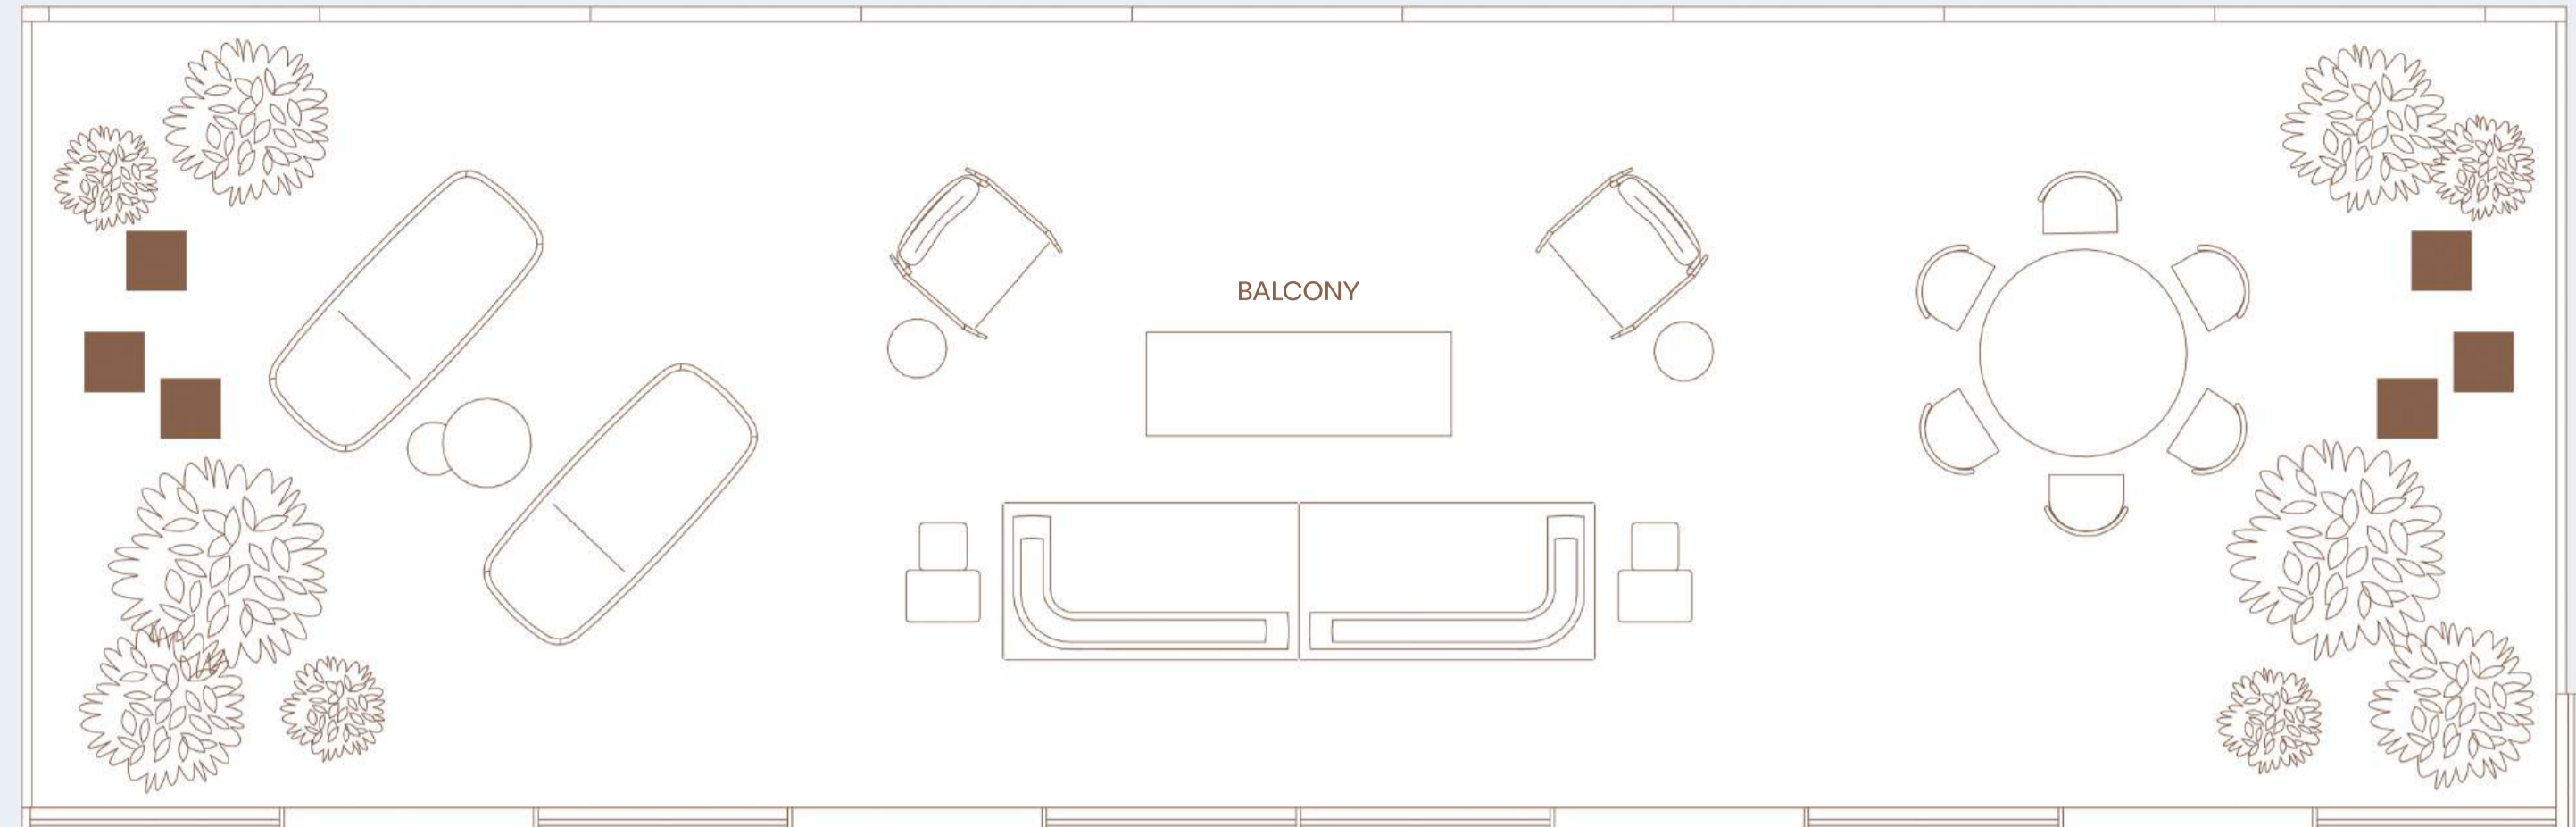

OUTDOOR AREA

35 m² / 377 ft²

TOTAL AREA

188 m² / 2024 ft²

KEY PLAN

Building A

BEACH VIEW

BOULEVARD VIEW