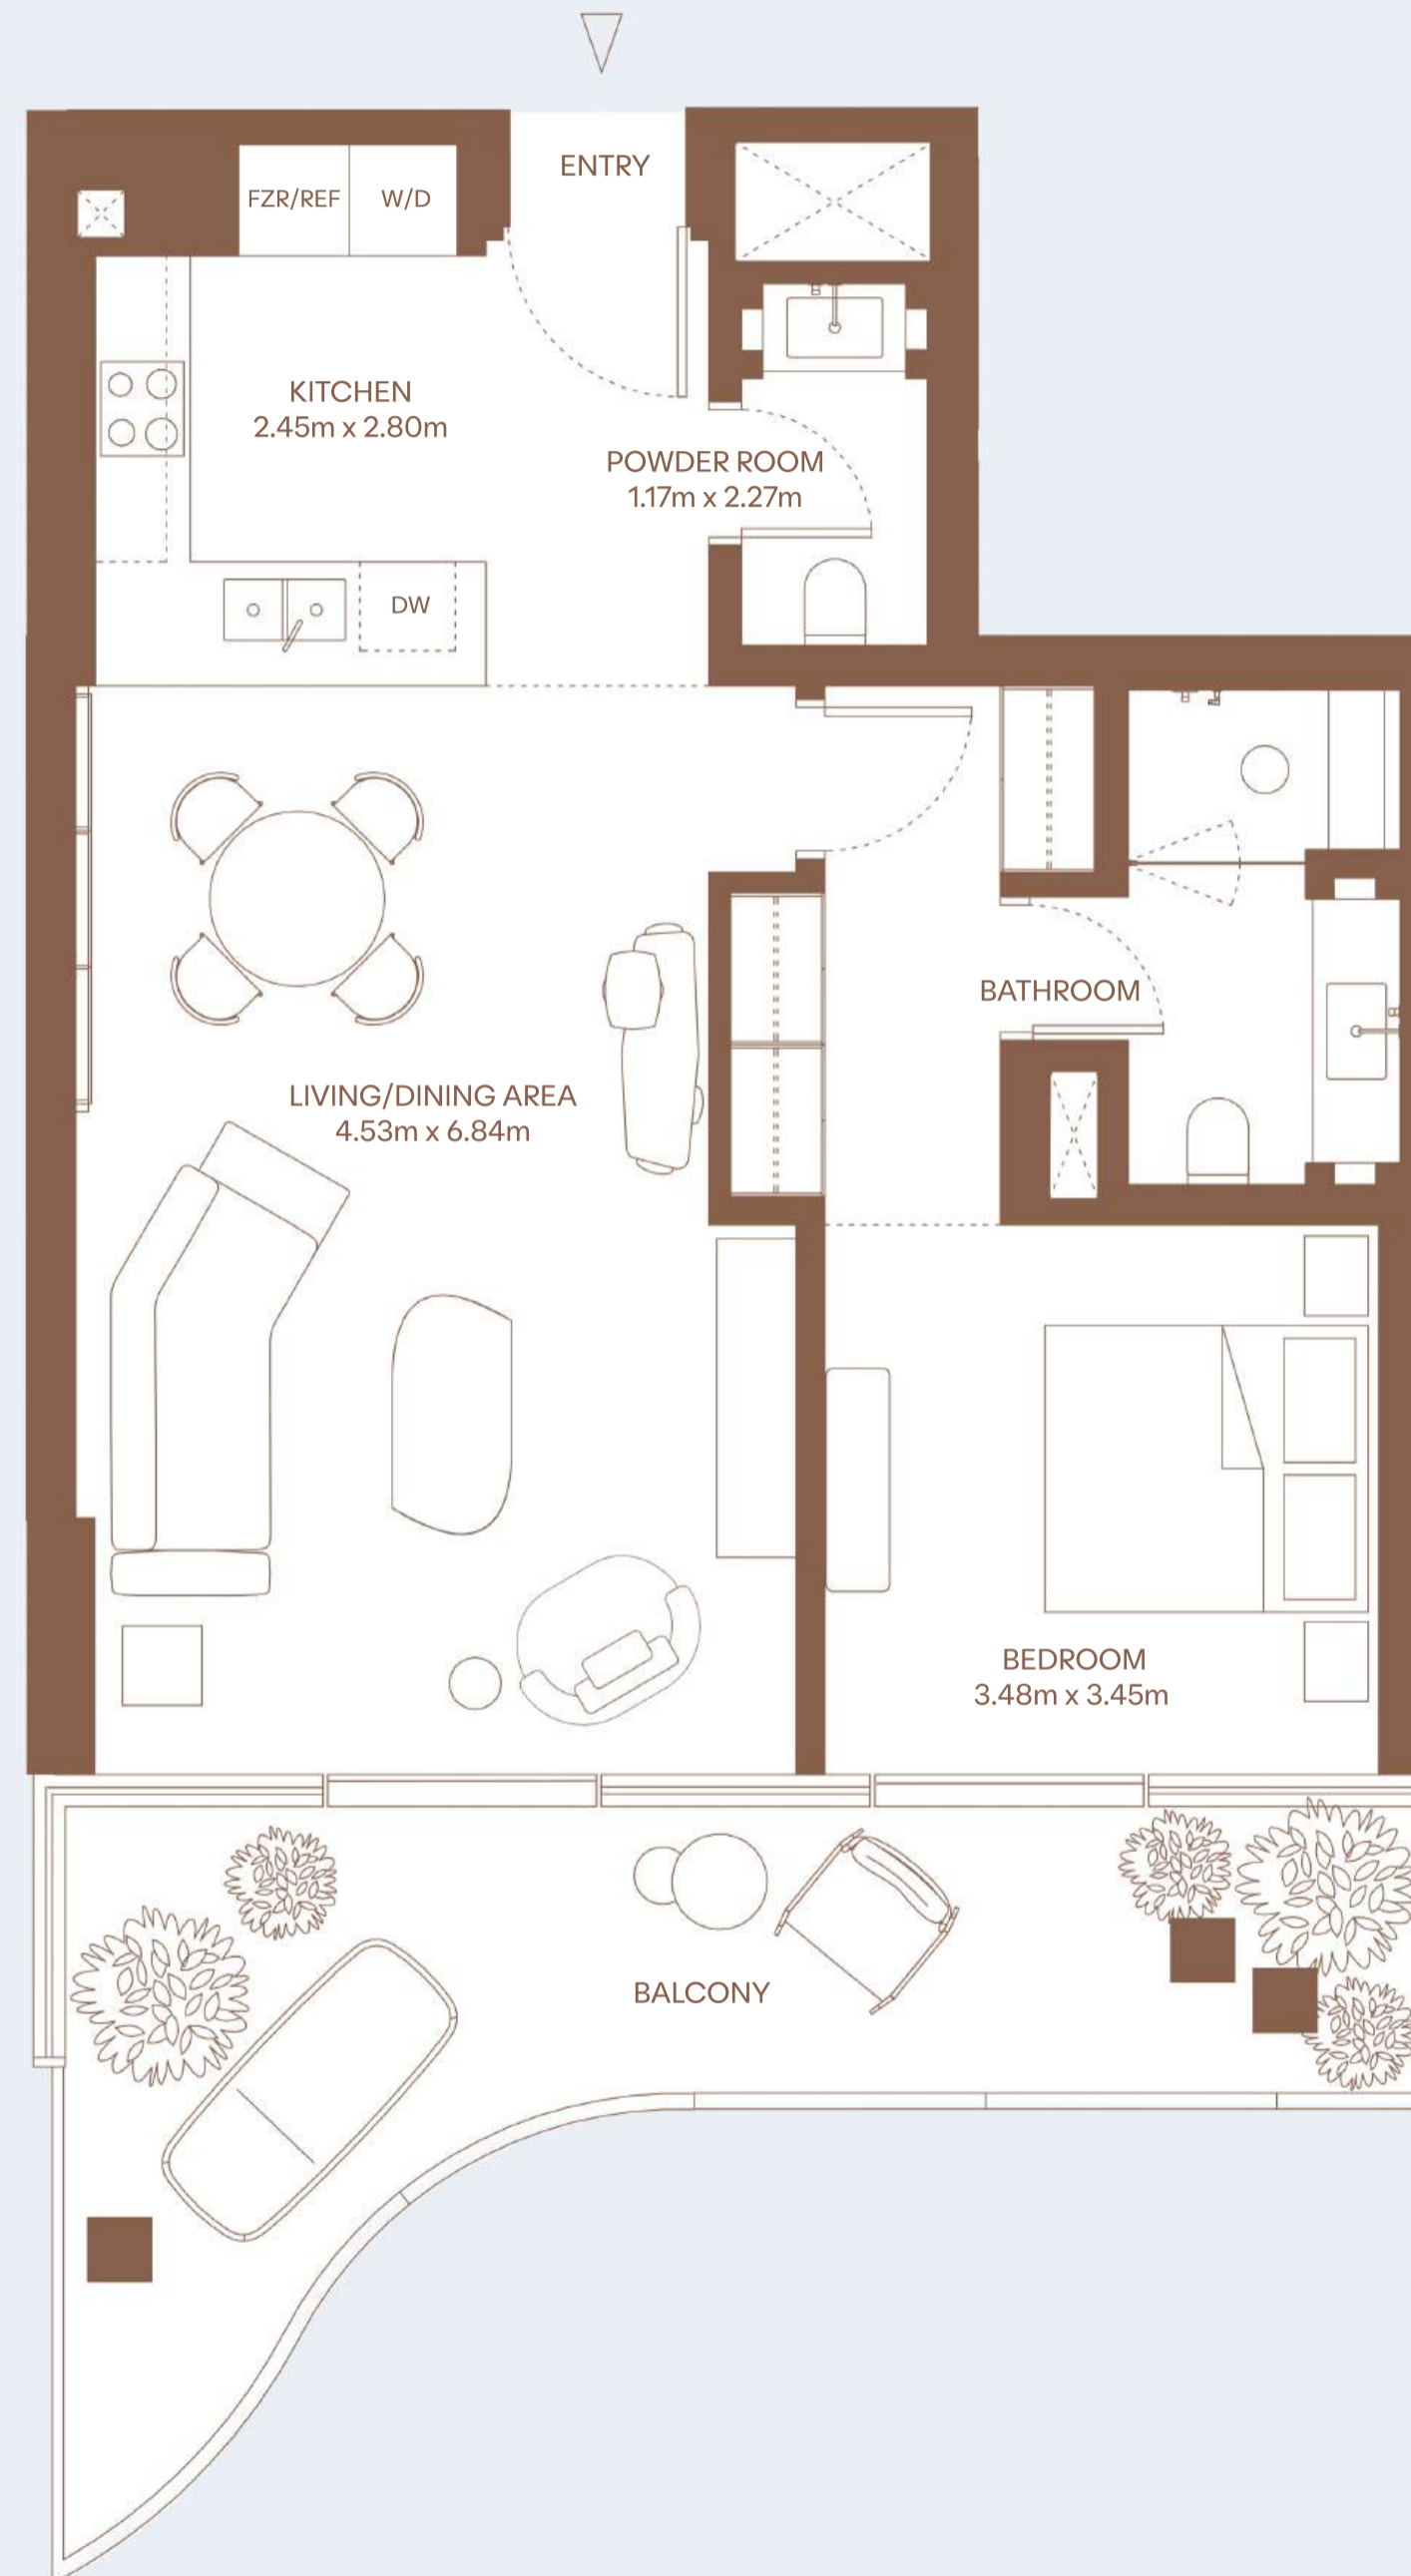

FLOORS 1 TO 7

1 Bedroom Apartment
109, 209, 309, 409, 509, 609, 709

HIGHLIGHTS

1 Bedroom
1 Bathroom
Powder room
Balcony

INDOOR AREA

72 m² / 775 ft²

OUTDOOR AREA

16 m² / 172 ft²

TOTAL AREA

88 m² / 947 ft²

KEY PLAN

Building A