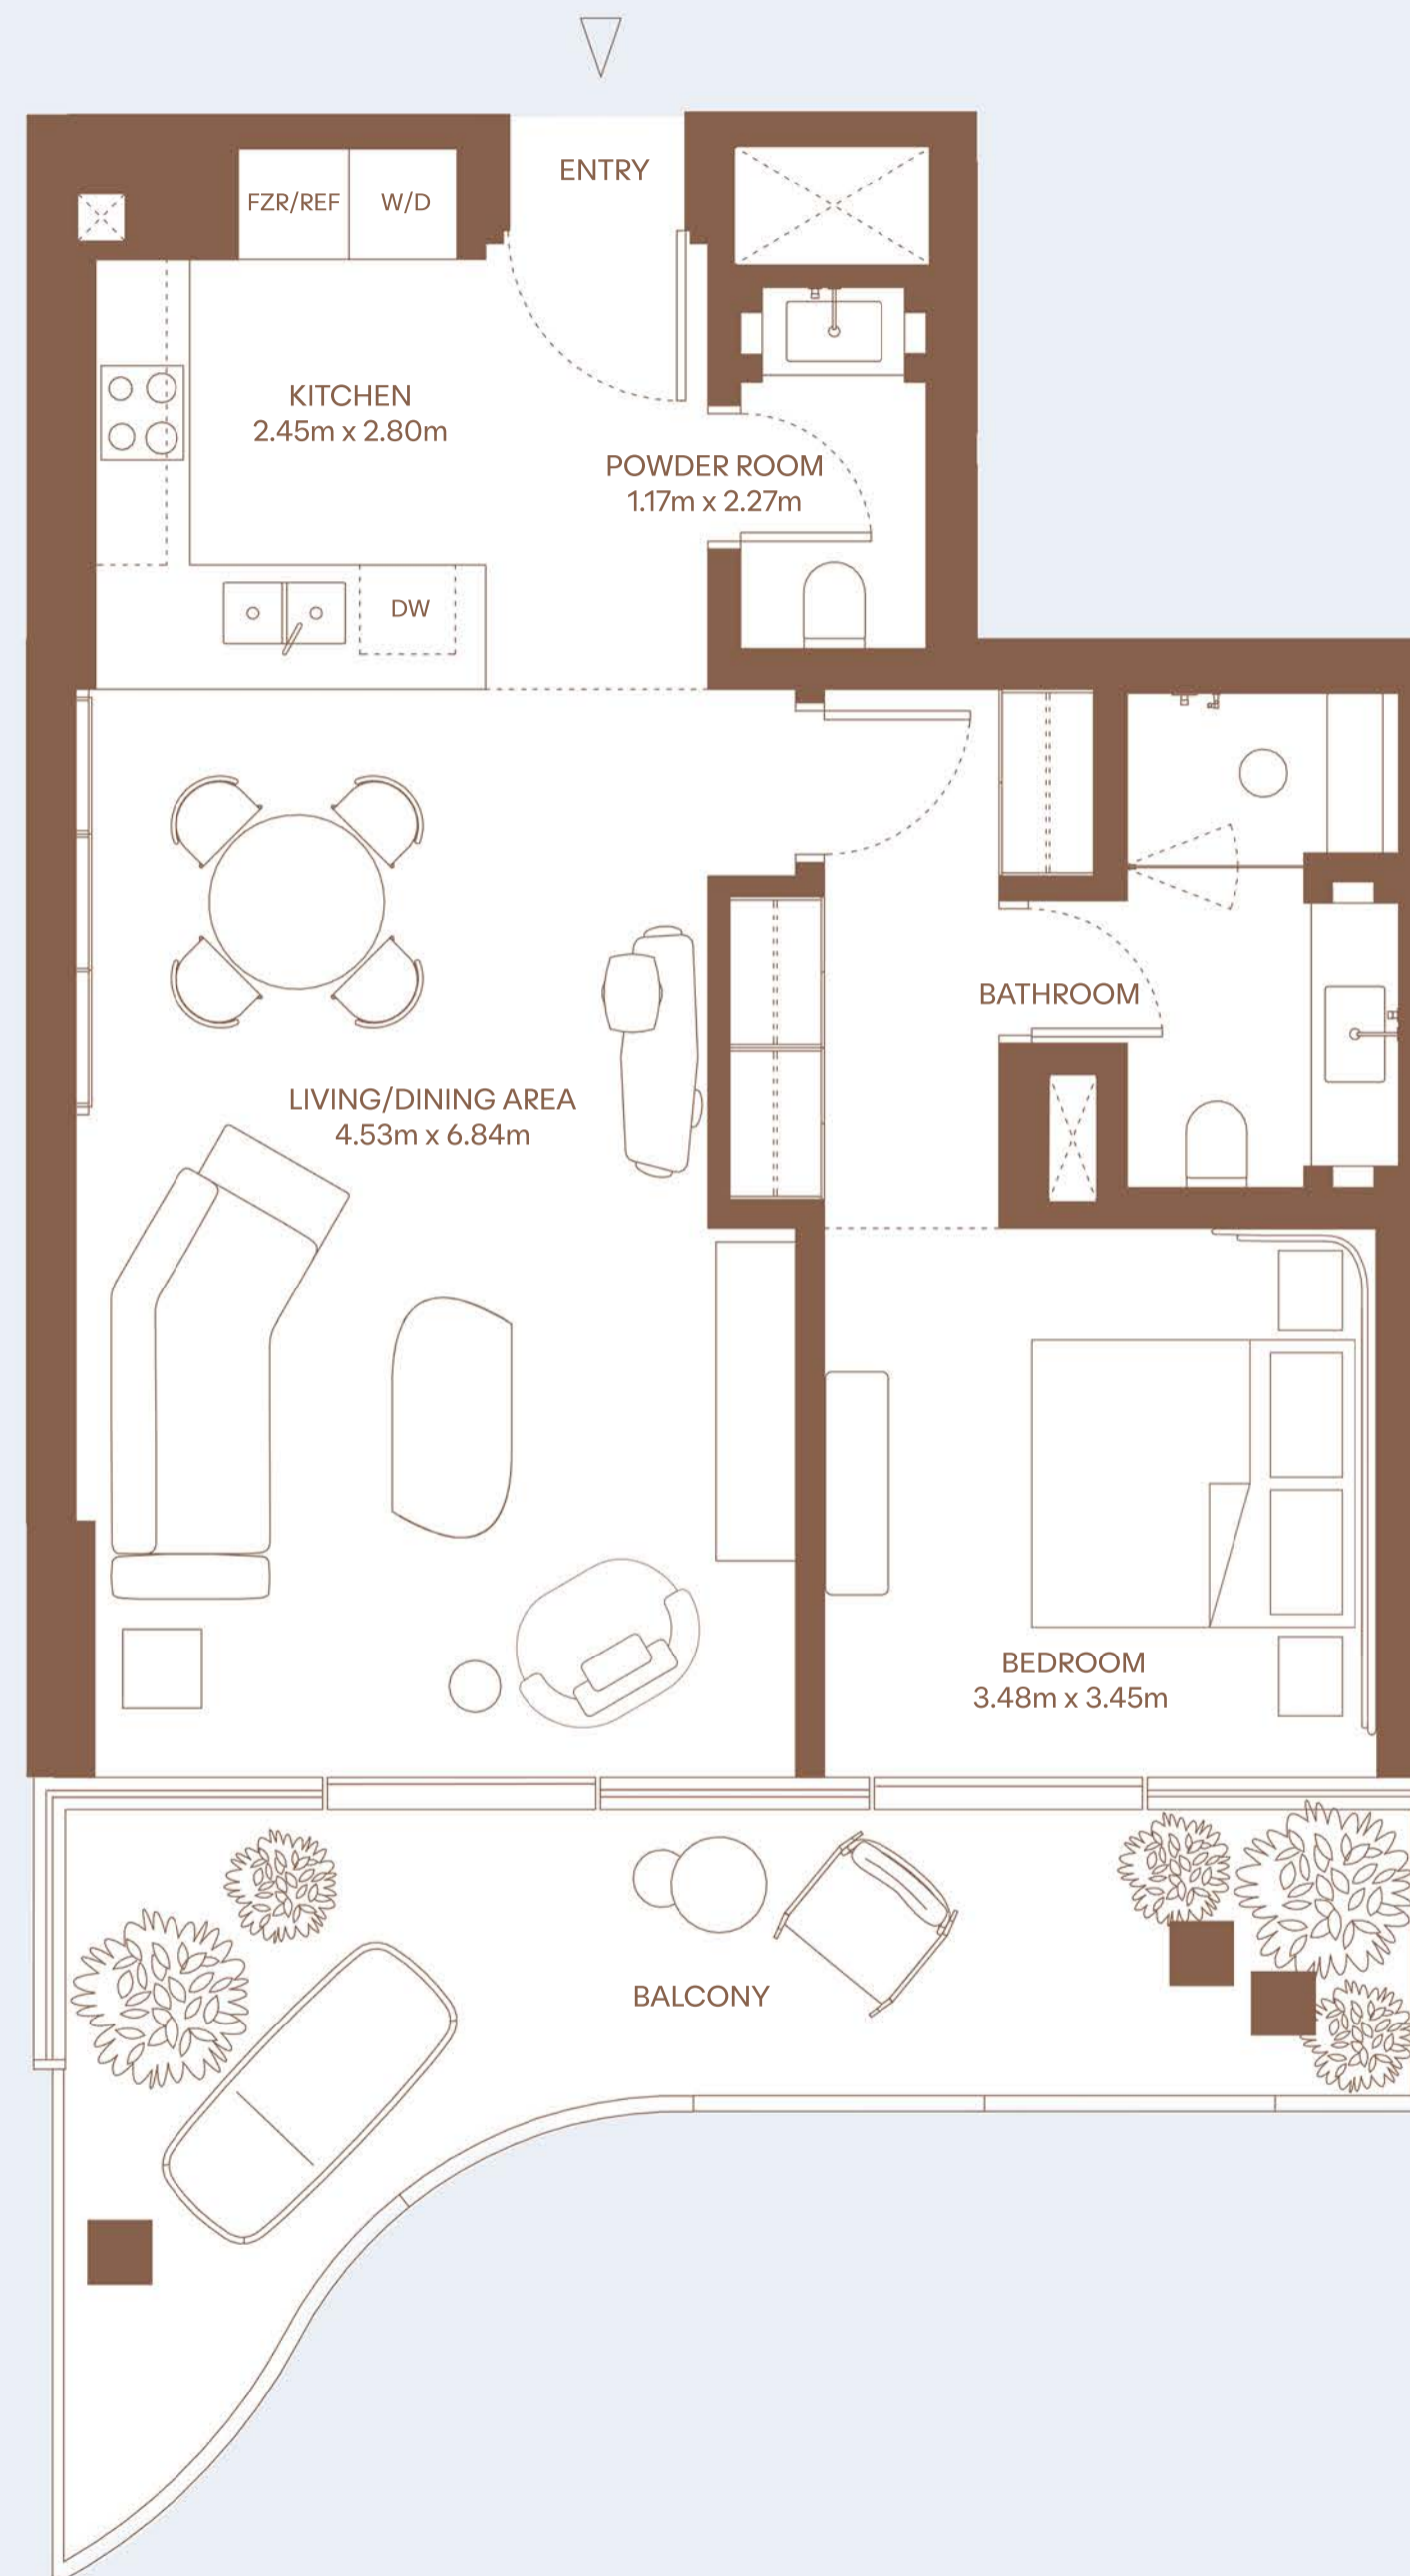

1 BEDROOM – TYPE 1

Floor 1 to 7
09 Series

HIGHLIGHTS

1 Bedroom
1 Bathroom
Powder room
Balcony

INTERNAL AREA

77 m² / 829 ft²

EXTERNAL AREA

21 m² / 226 ft²

TOTAL AREA

98 m² / 1055 ft²

KEY PLAN

Building B