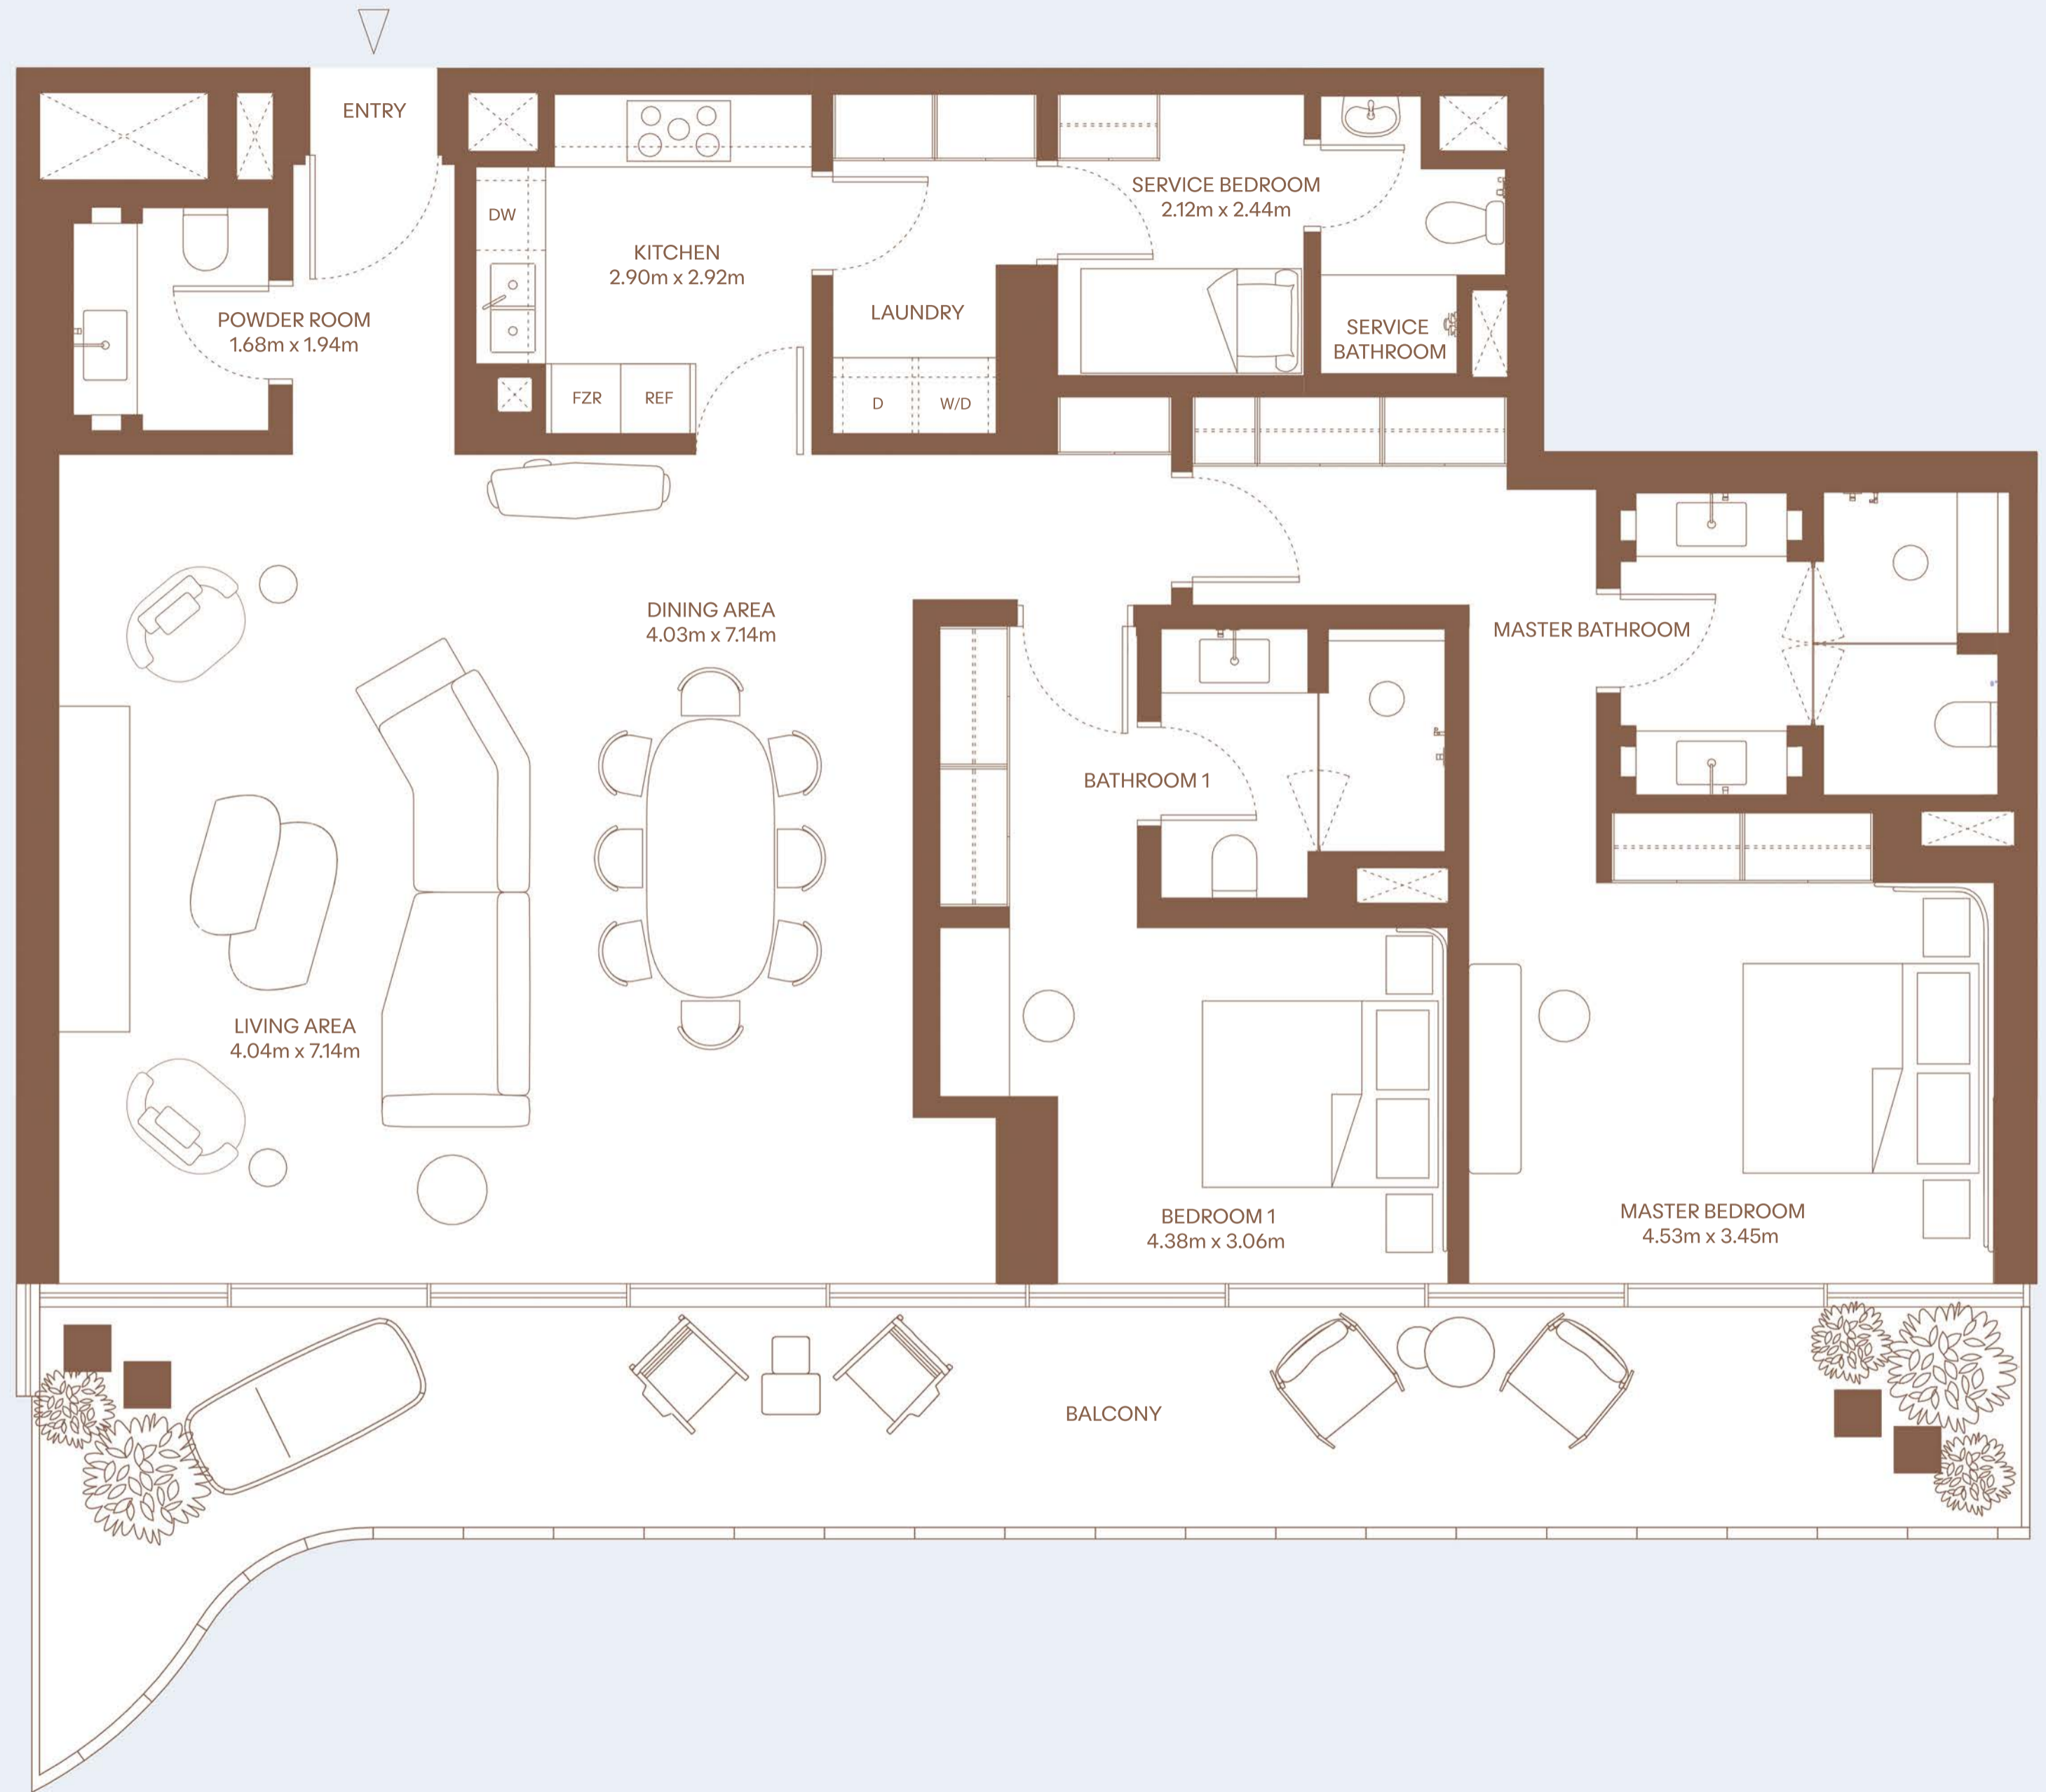

37 m² / 398 ft²

TOTAL AREA

197 m² / 2120 ft²

KEY PLAN

Building B

BEACH VIEW

BOULEVARD VIEW

2 BEDROOM – TYPE 1