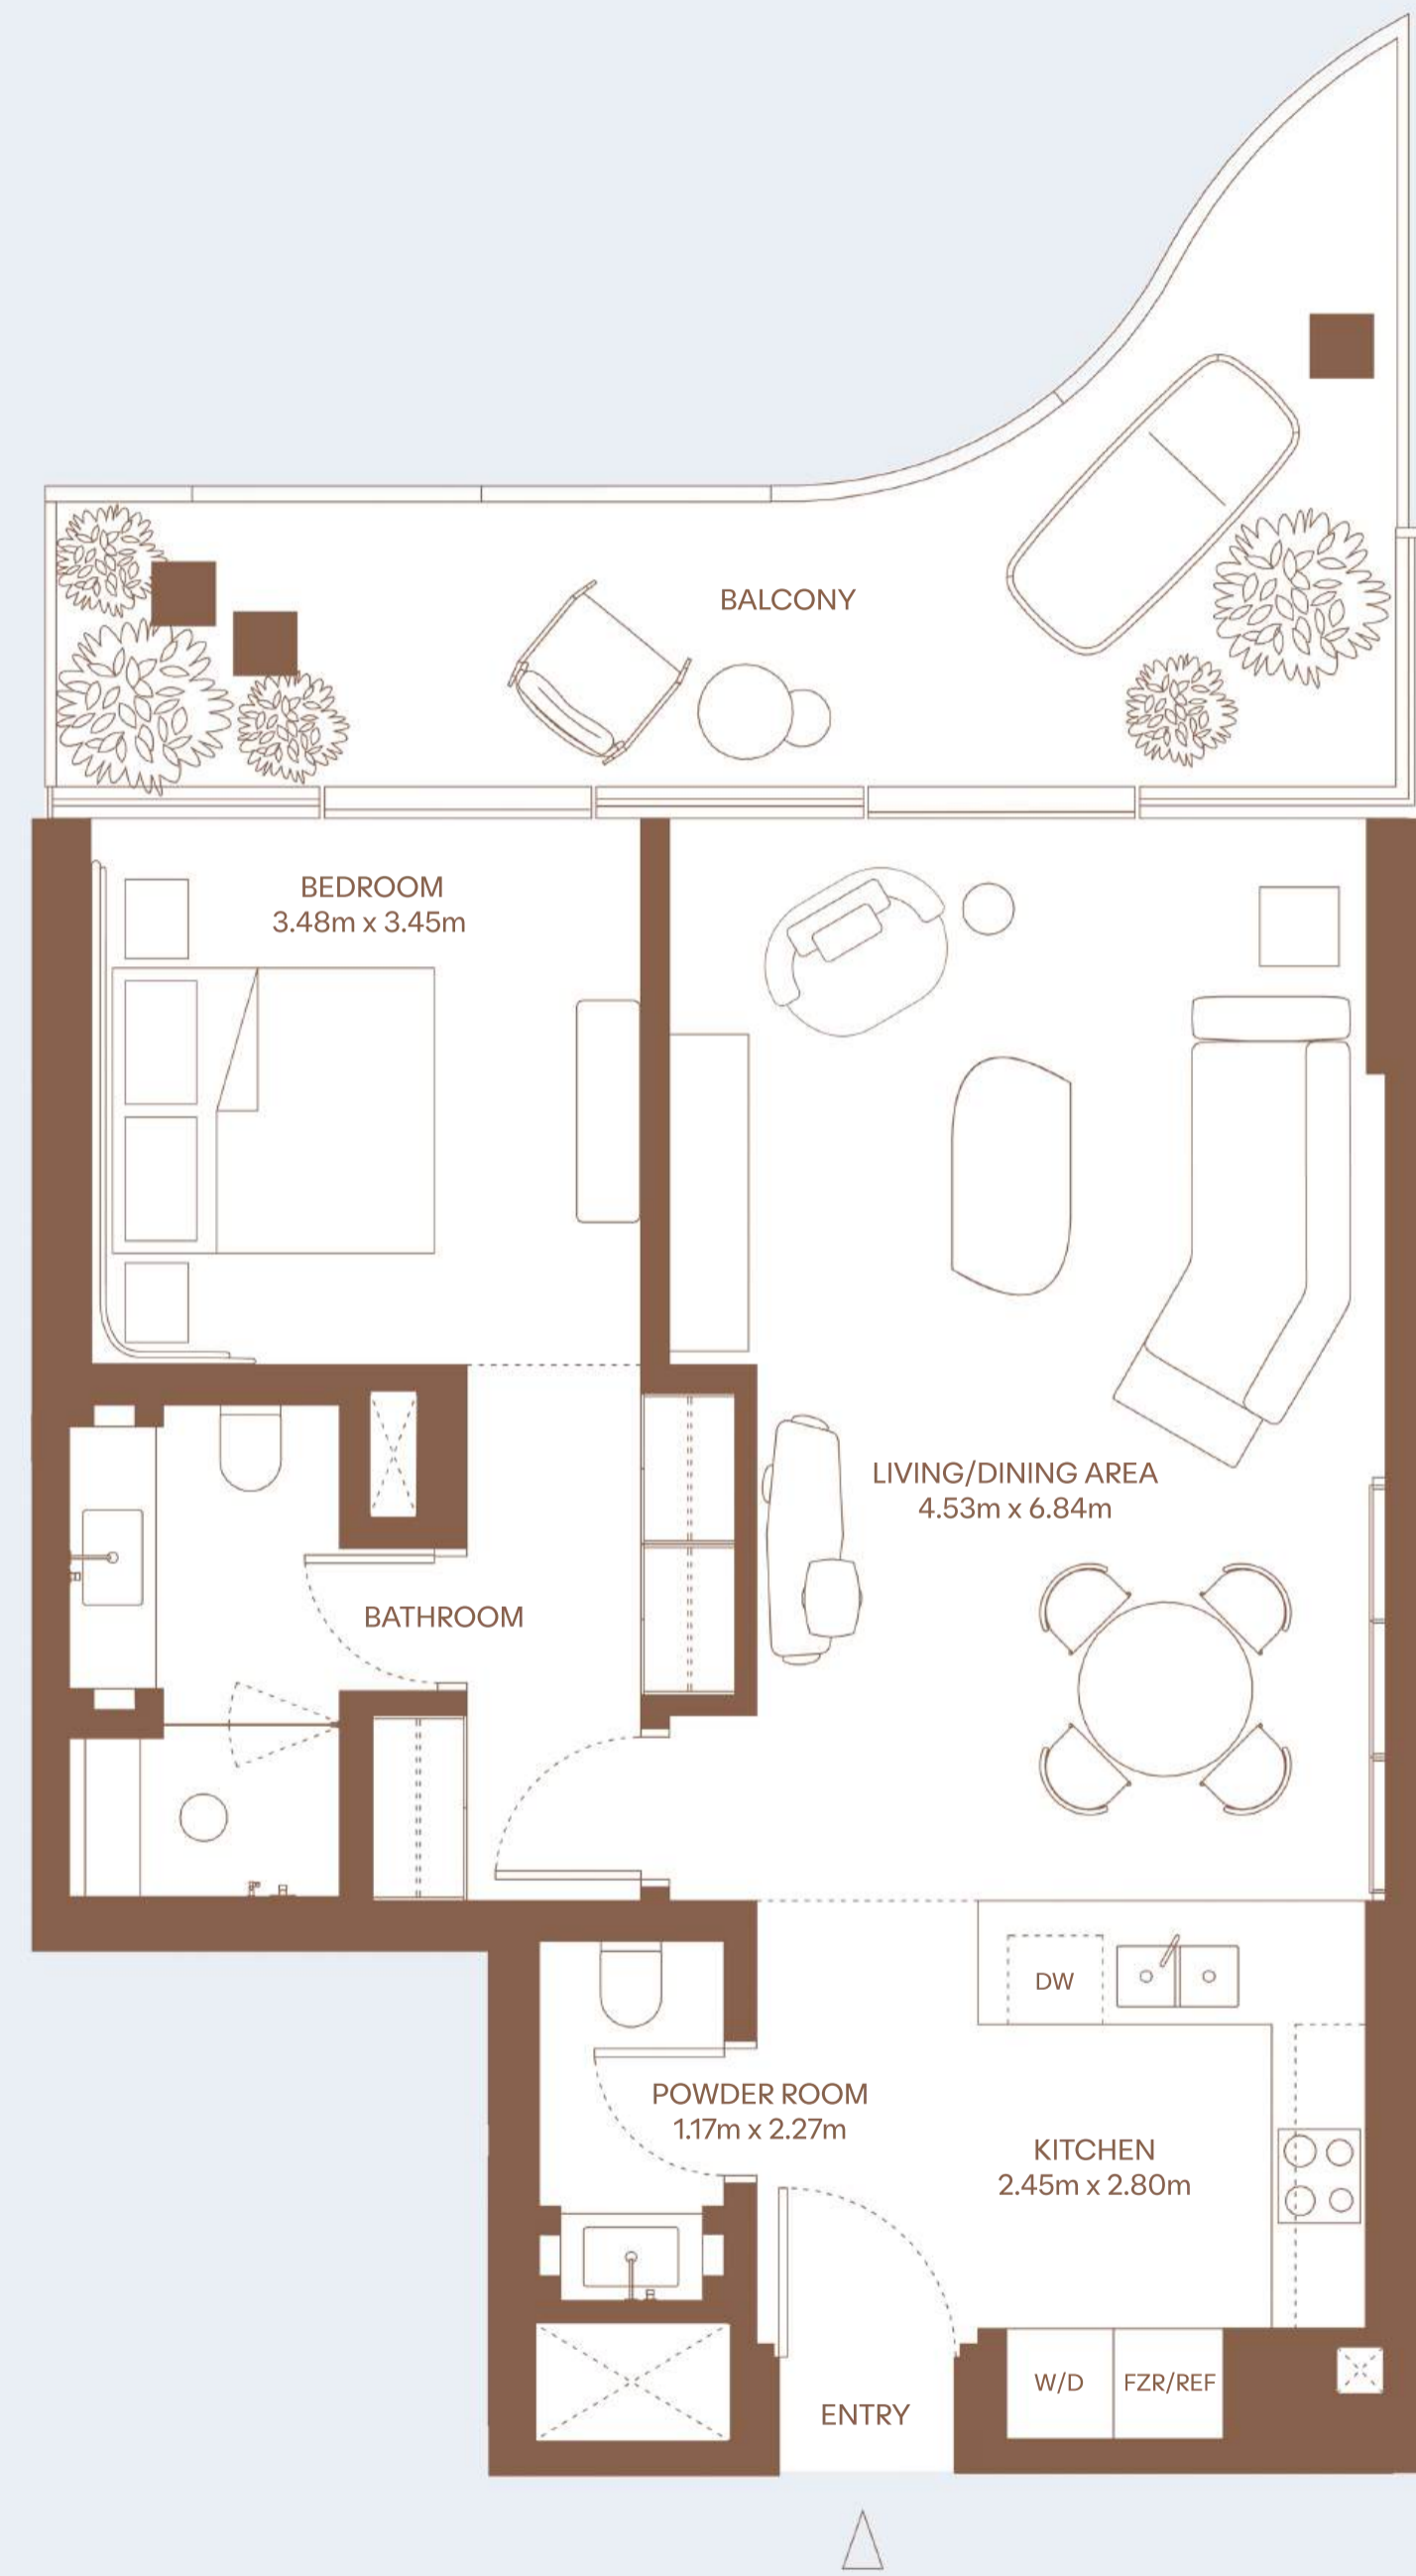

FLOORS 1 TO 7

1 Bedroom Apartment
102, 202, 302, 402, 502, 602, 702

HIGHLIGHTS

1 Bedroom
1 Bathroom
Powder room
Balcony

INDOOR AREA

72 m² / 775 ft²

OUTDOOR AREA

16 m² / 172 ft²

TOTAL AREA

88 m² / 947 ft²

KEY PLAN

Building A

FLOORS 1 TO 7

1 Bedroom Apartment
106, 206, 306, 406, 506, 606, 706

HIGHLIGHTS

1 Bedroom
1 Bathroom
Powder room
Balcony

INDOOR AREA

72 m² / 775 ft²

OUTDOOR AREA

16 m² / 172 ft²

TOTAL AREA

88 m² / 947 ft²

KEY PLAN

Building A