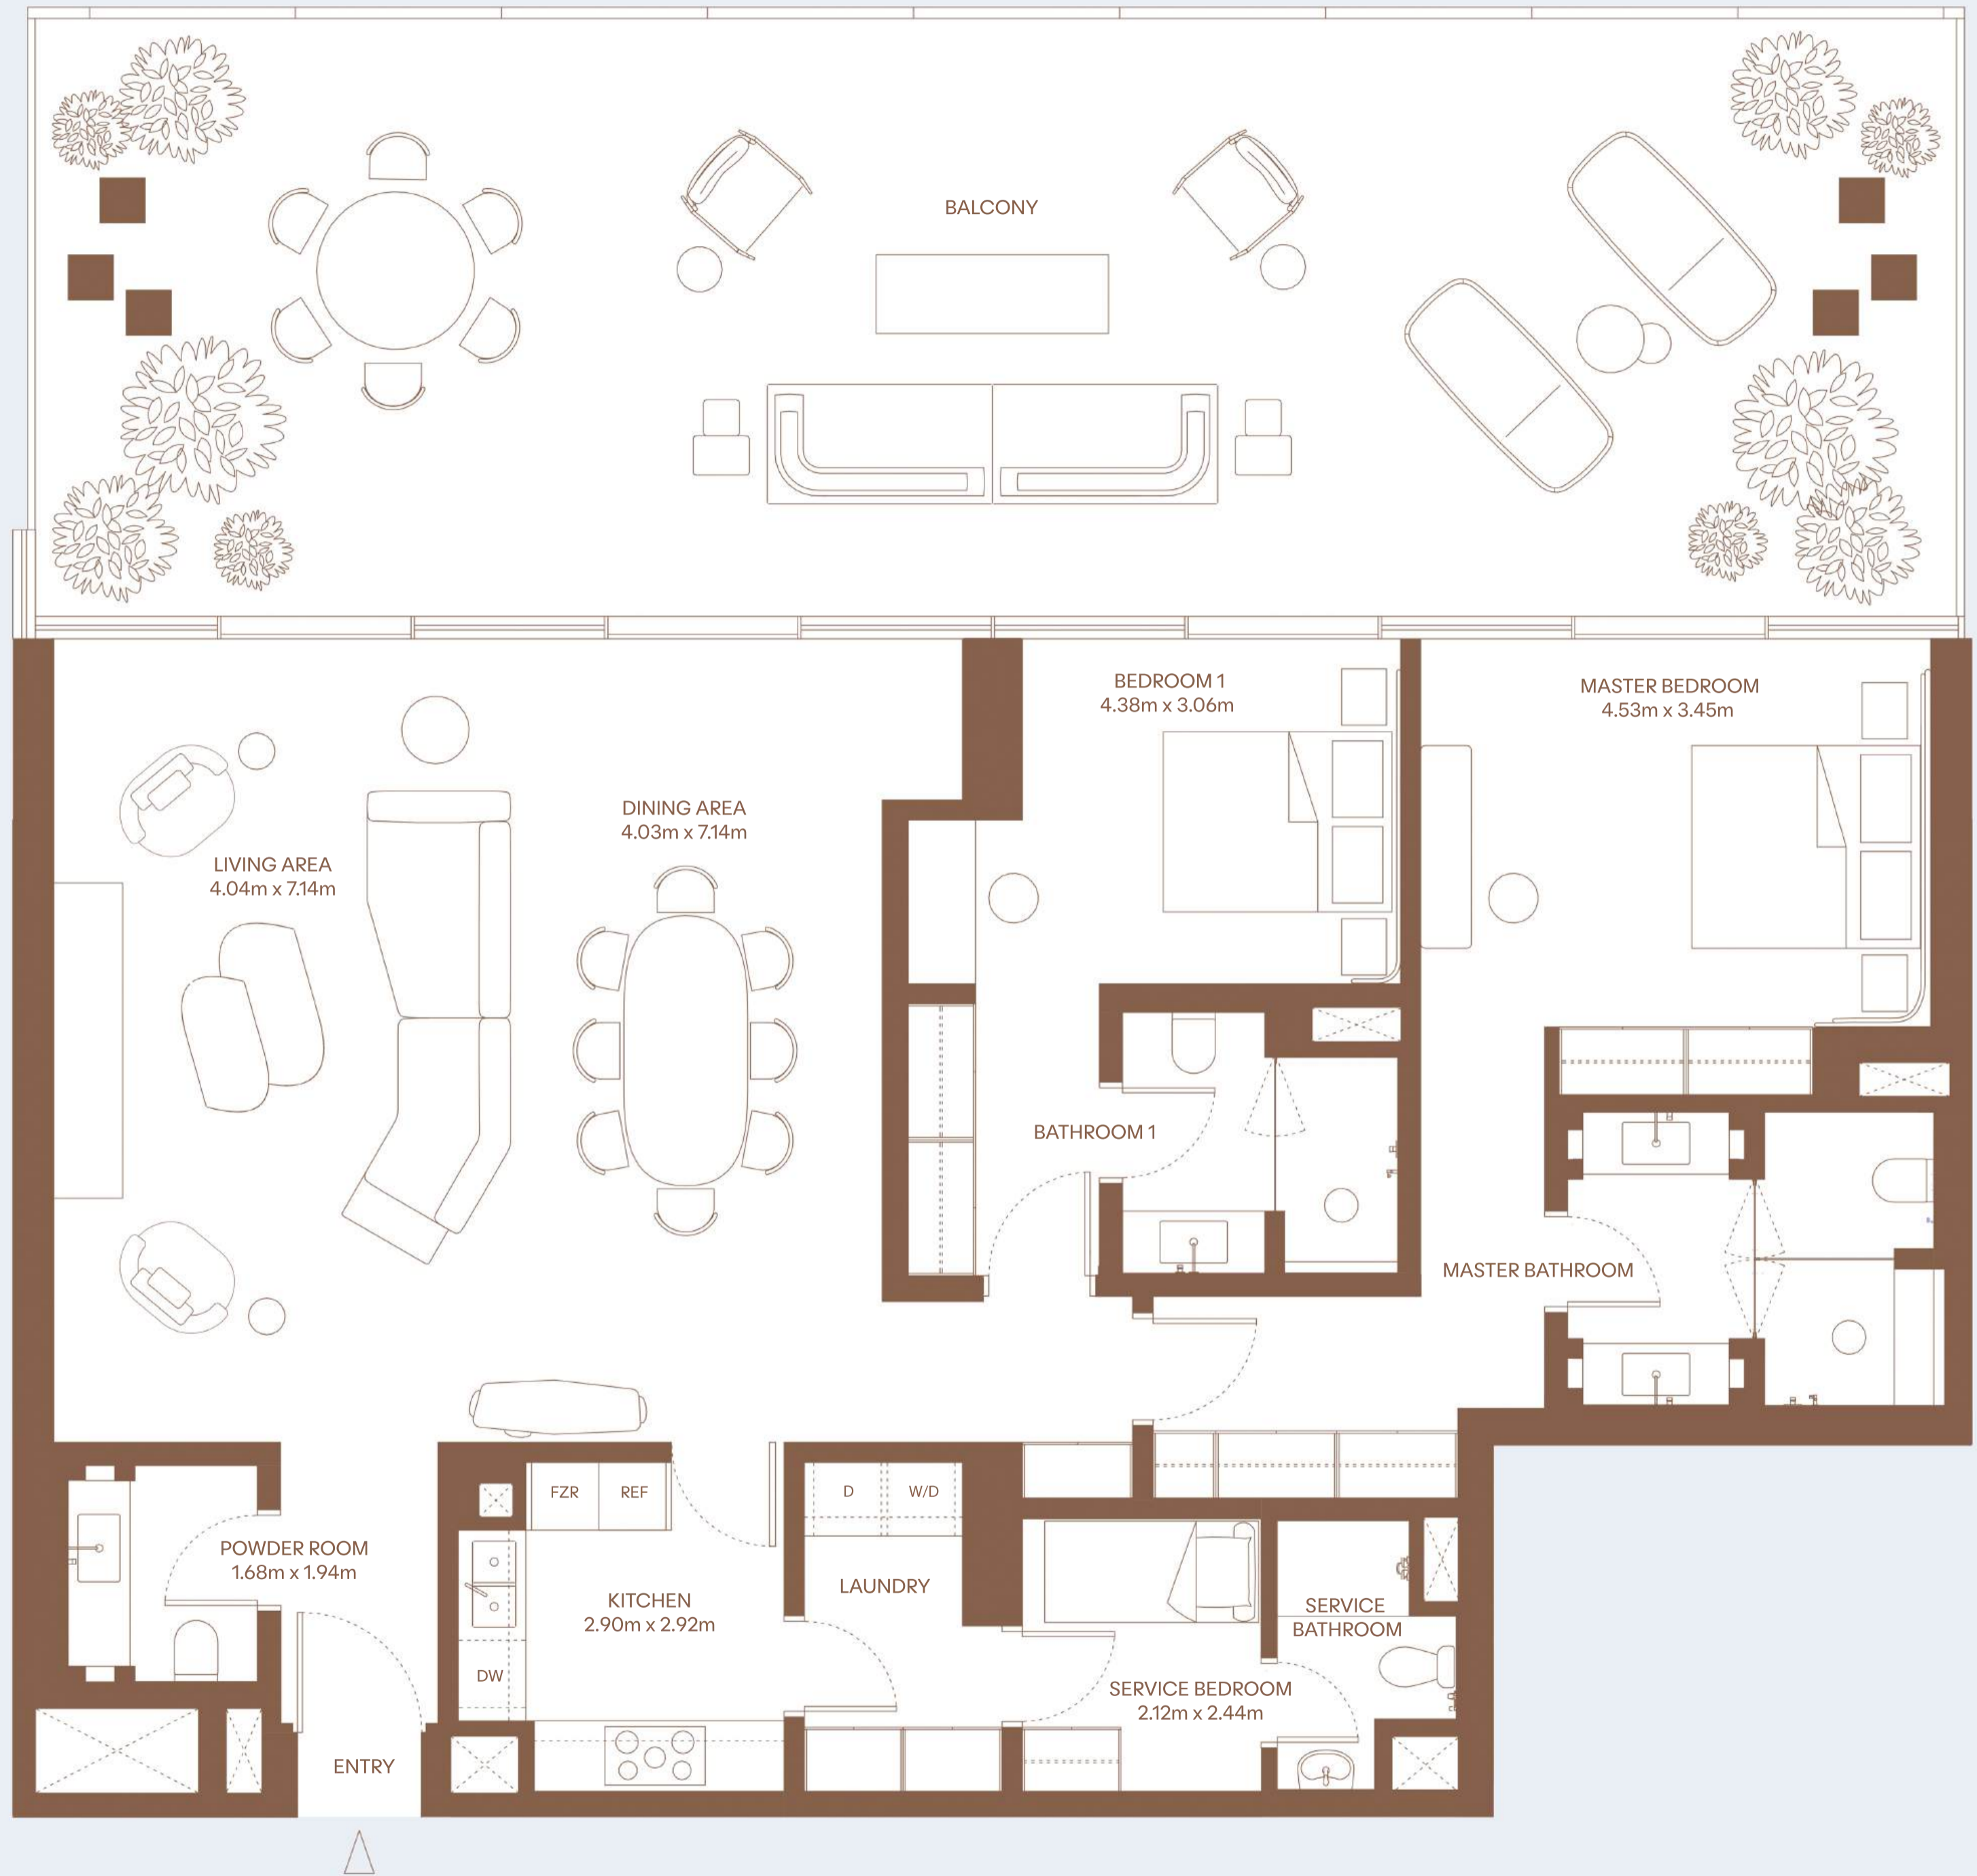

TOTAL AREA

188 m² / 2024 ft²

KEY PLAN

Building A

BEACH VIEW

BOULEVARD VIEW

FLOORS 1 TO 7

2 Bedroom Apartment
105, 205, 305, 405, 505, 605, 705