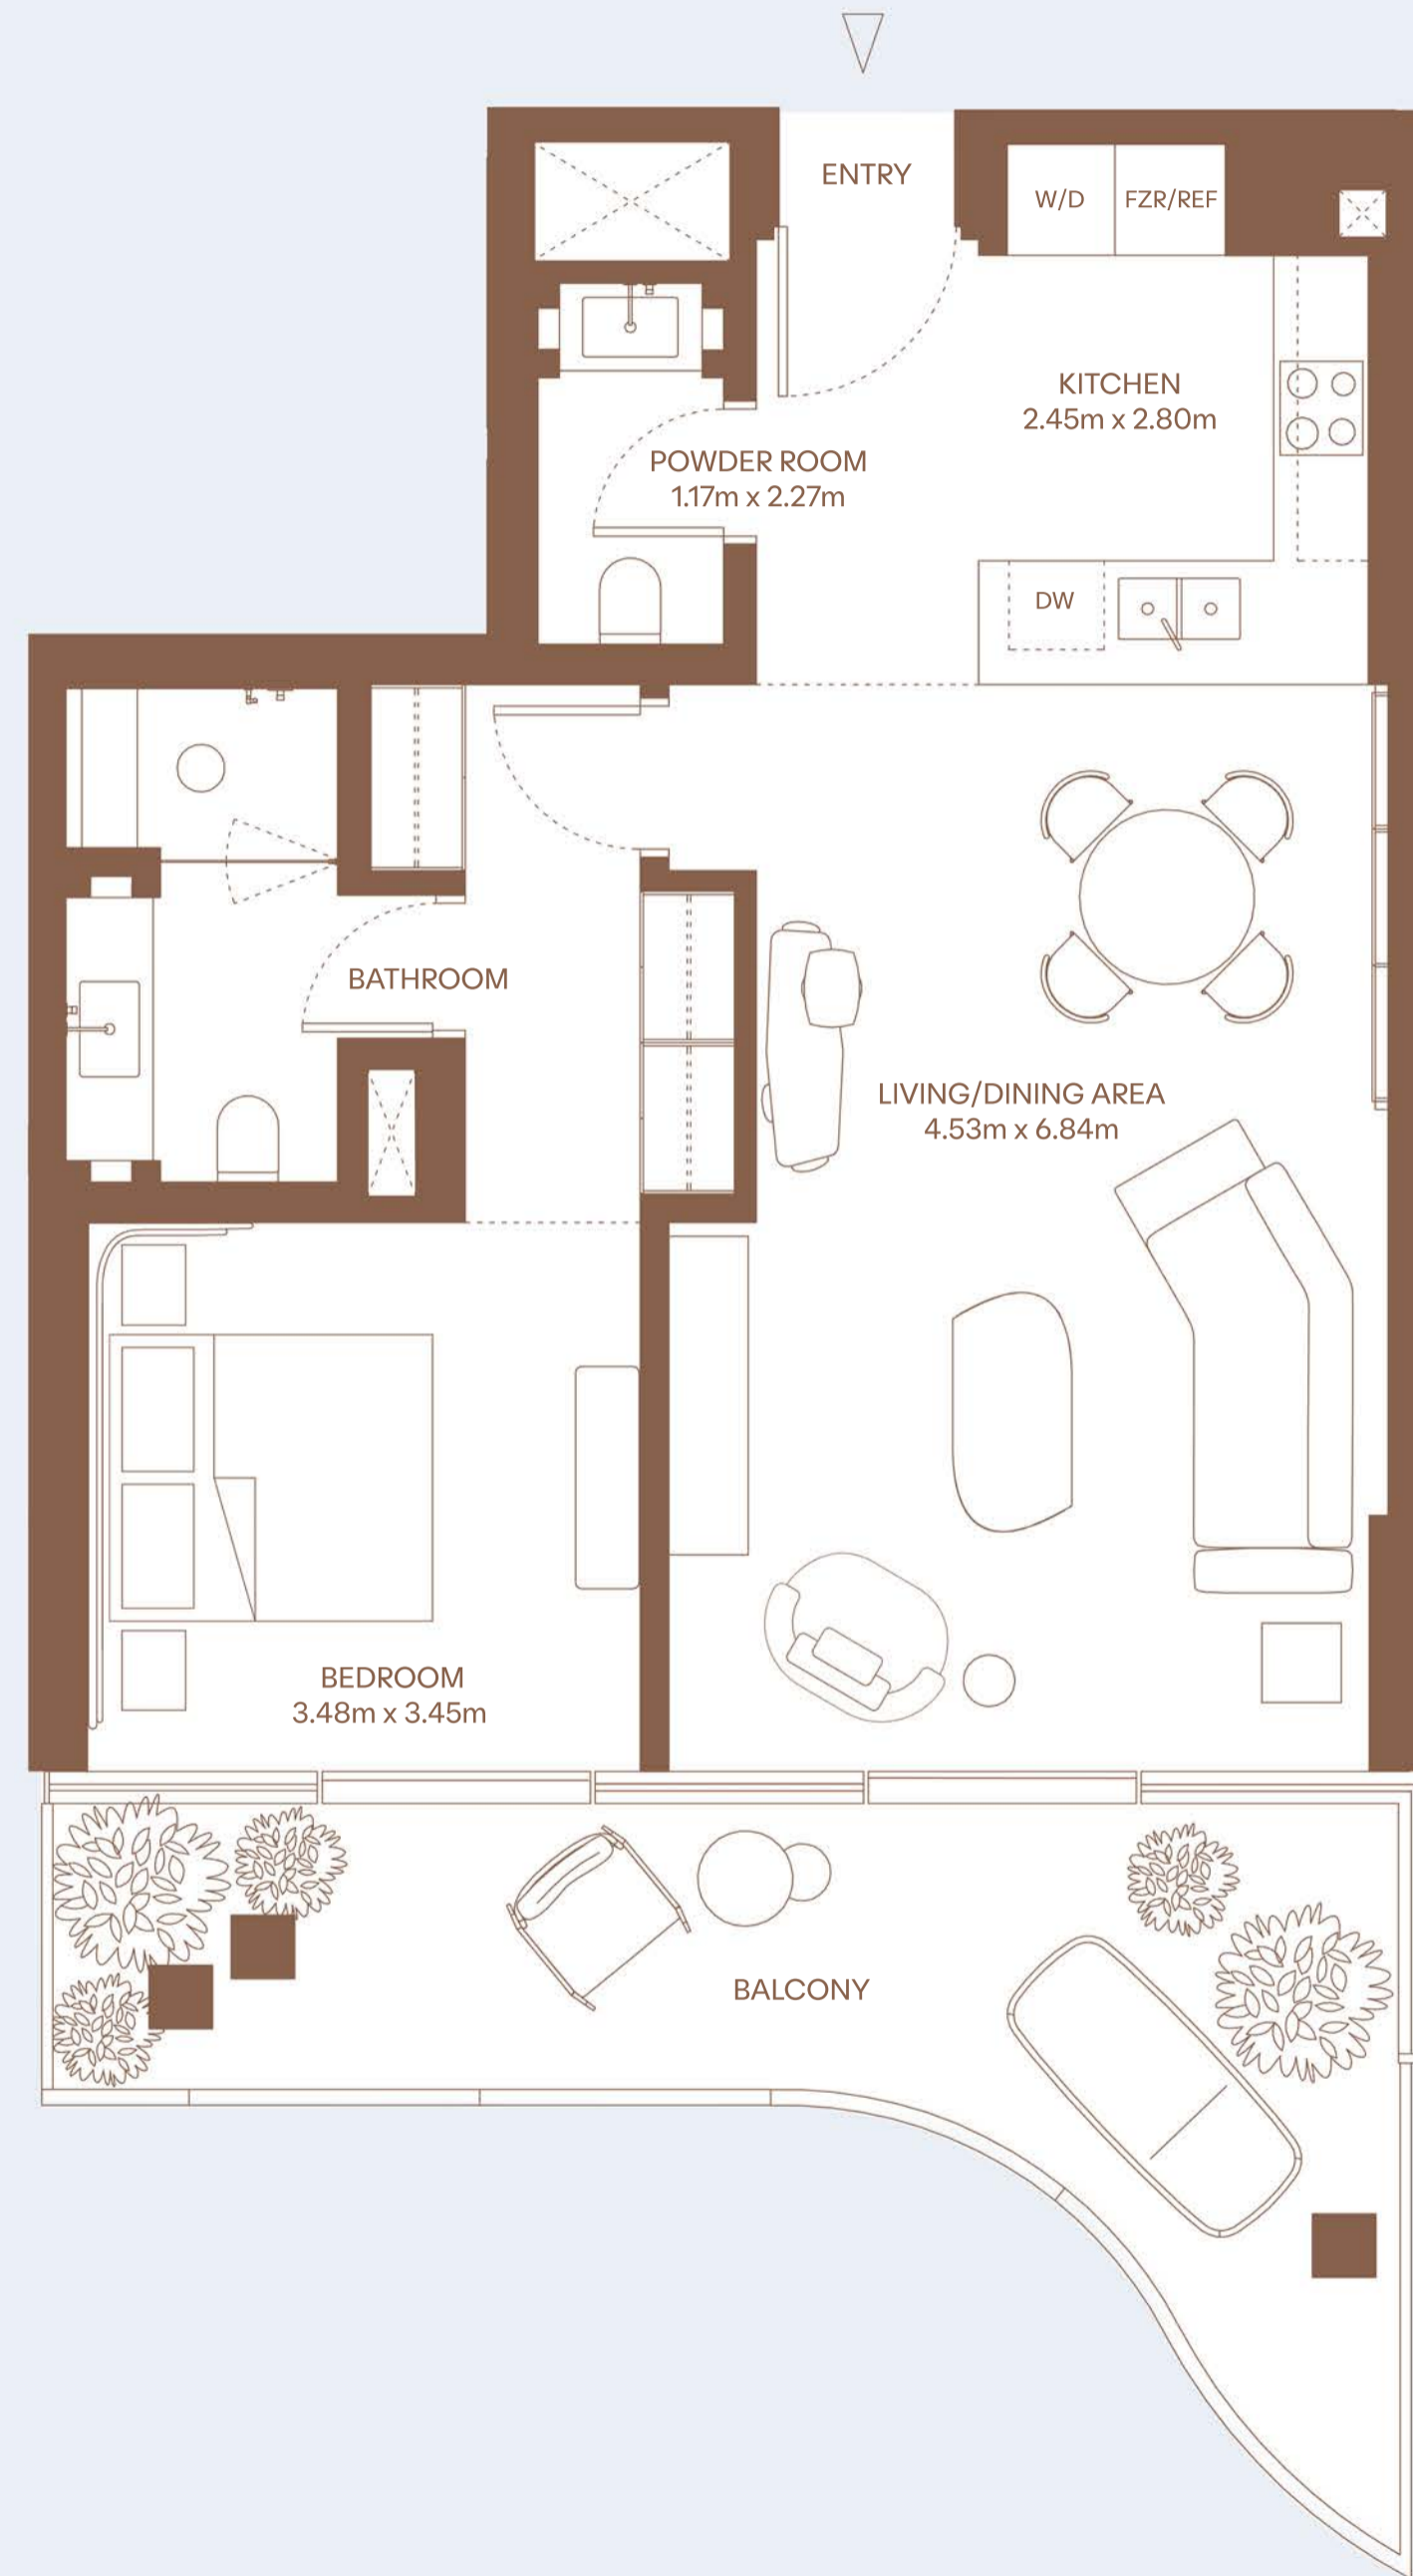

1 BEDROOM – TYPE 1

Floor 1 to 7
06 Series

HIGHLIGHTS

- 1 Bedroom
- 1 Bathroom
- Powder room
- Balcony

INTERNAL AREA

77 m² / 829 ft²

EXTERNAL AREA

21 m² / 226 ft²

TOTAL AREA

98 m² / 1055 ft²

KEY PLAN

Building B