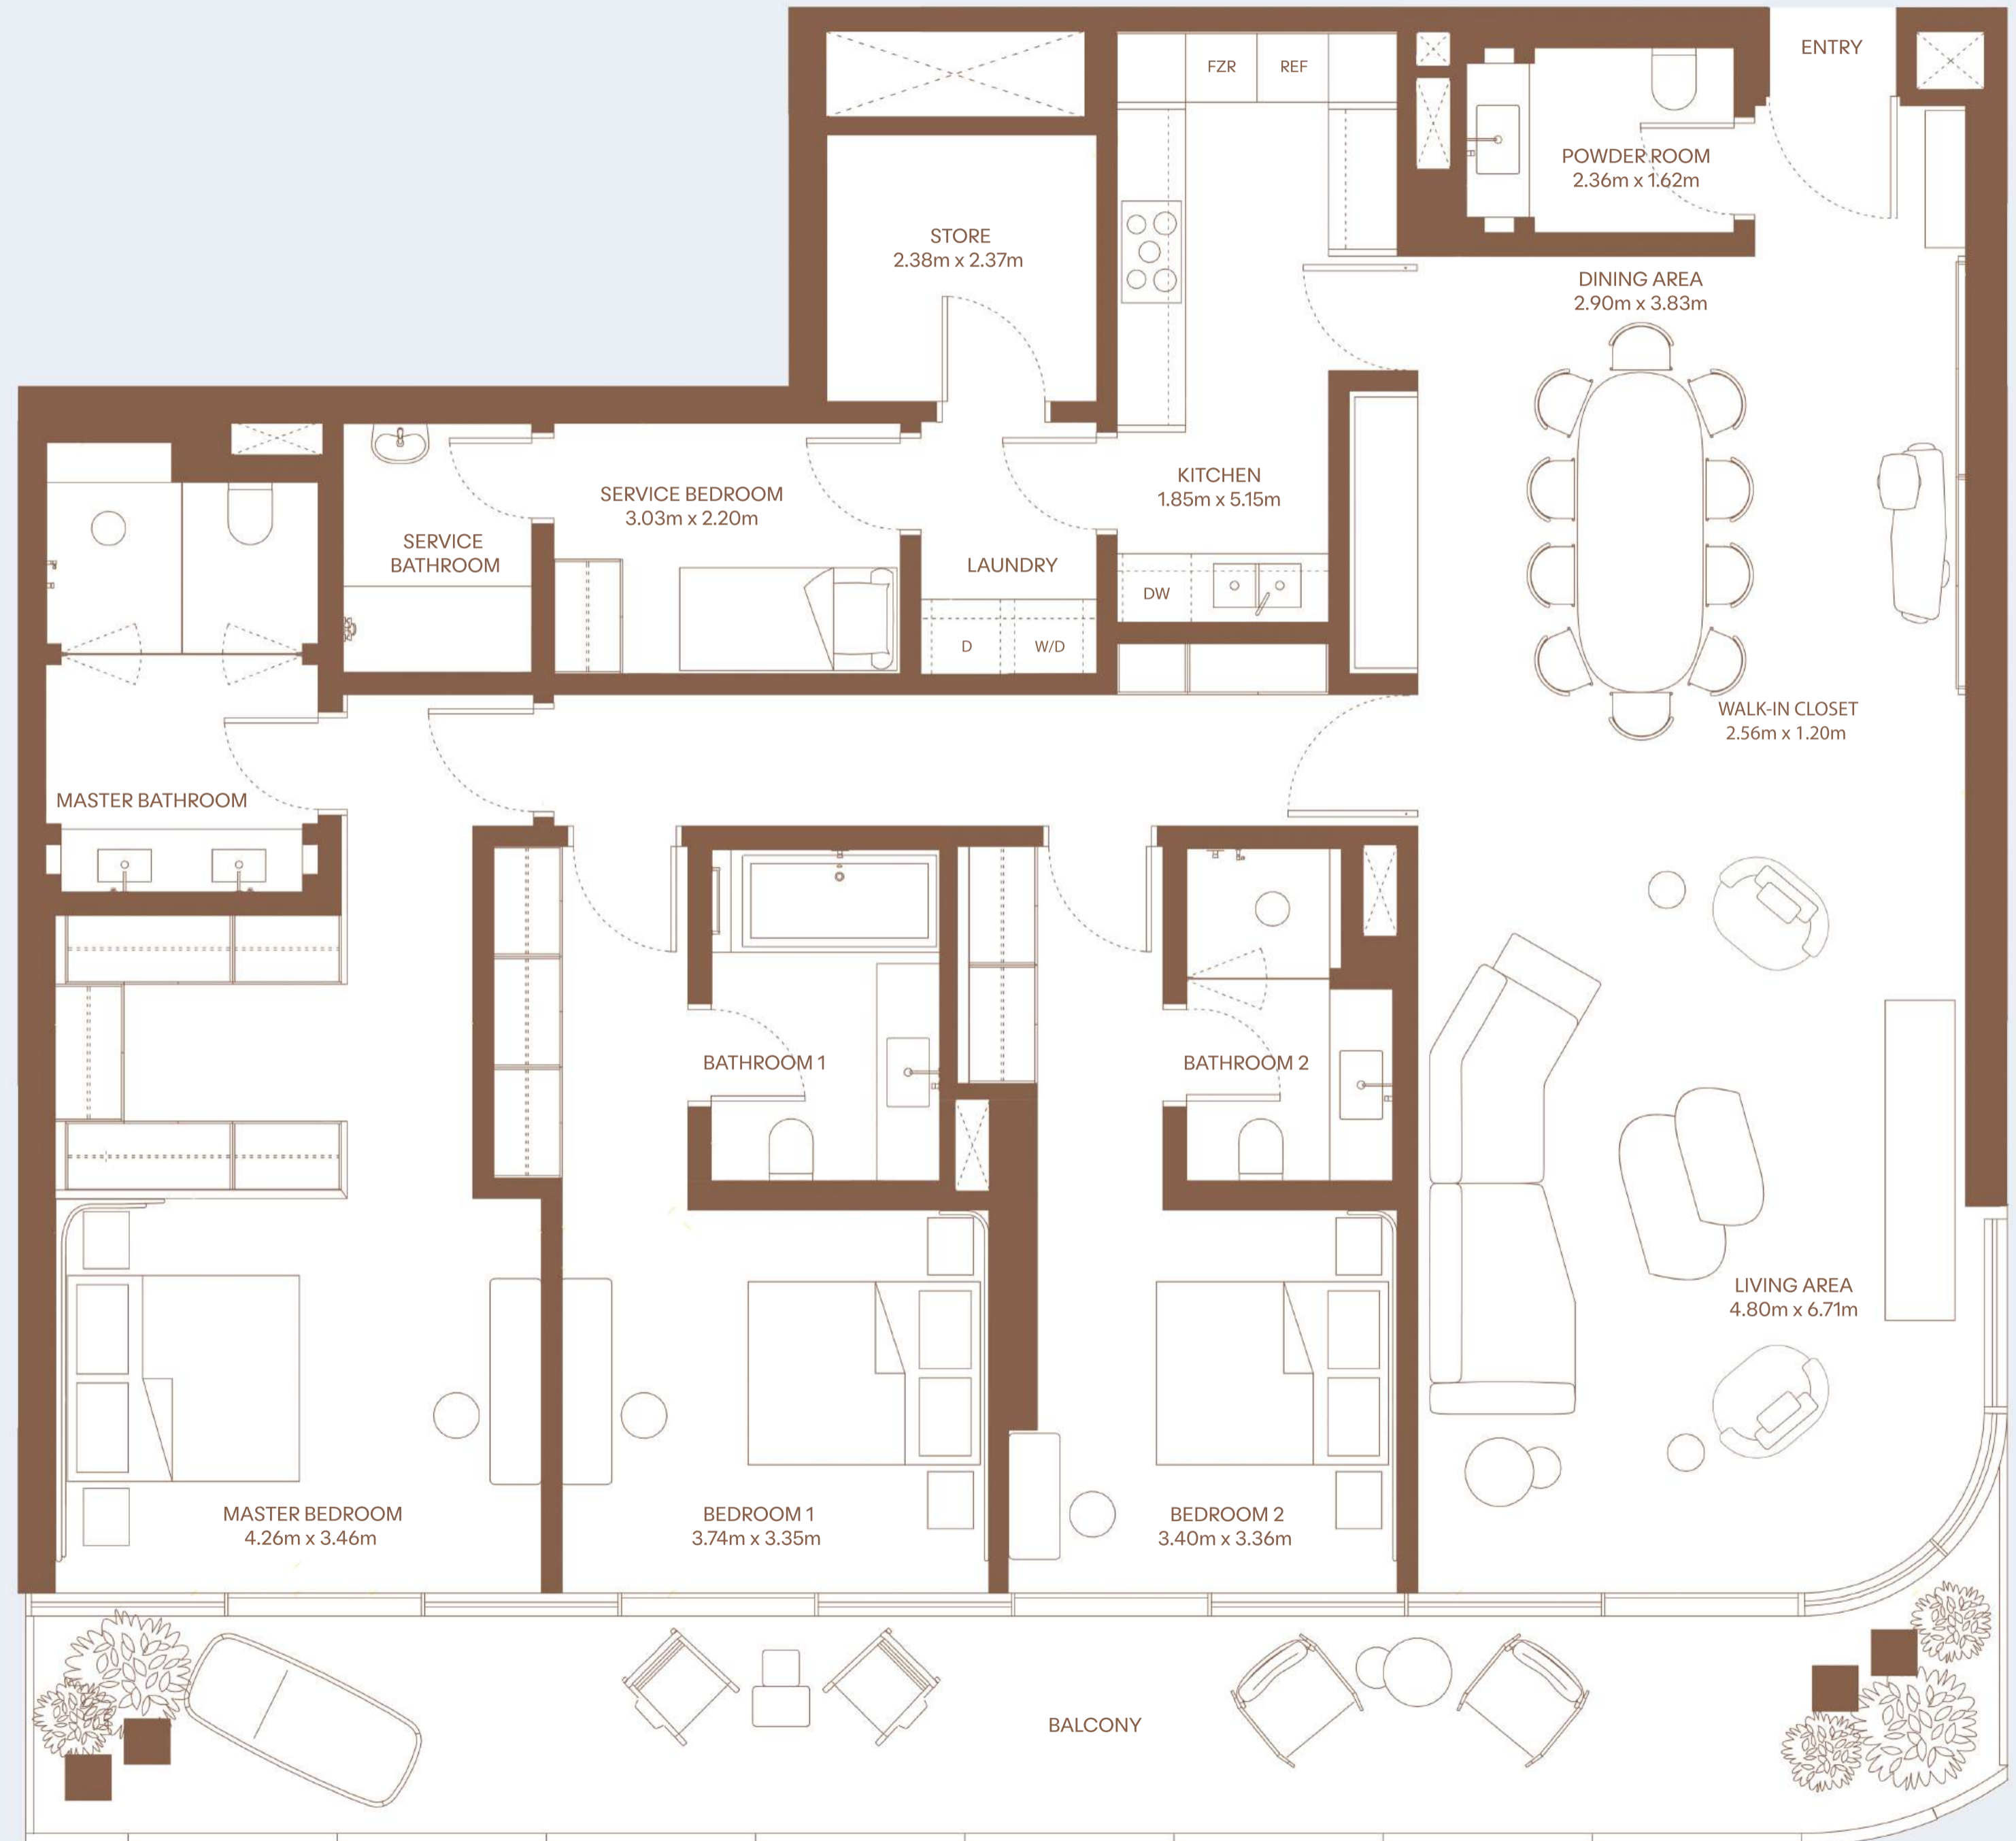

FLOORS 1 TO 7

3 Bedroom Apartment
108, 208, 308, 408, 508, 608, 708

HIGHLIGHTS

3 Bedrooms
3 Bathrooms
Powder room
Balcony

INDOOR AREA

201 m² / 2164 ft²

OUTDOOR AREA

40 m² / 431 ft²

TOTAL AREA

241 m² / 2595 ft²

KEY PLAN

Building A

BEACH VIEW

BOULEVARD VIEW