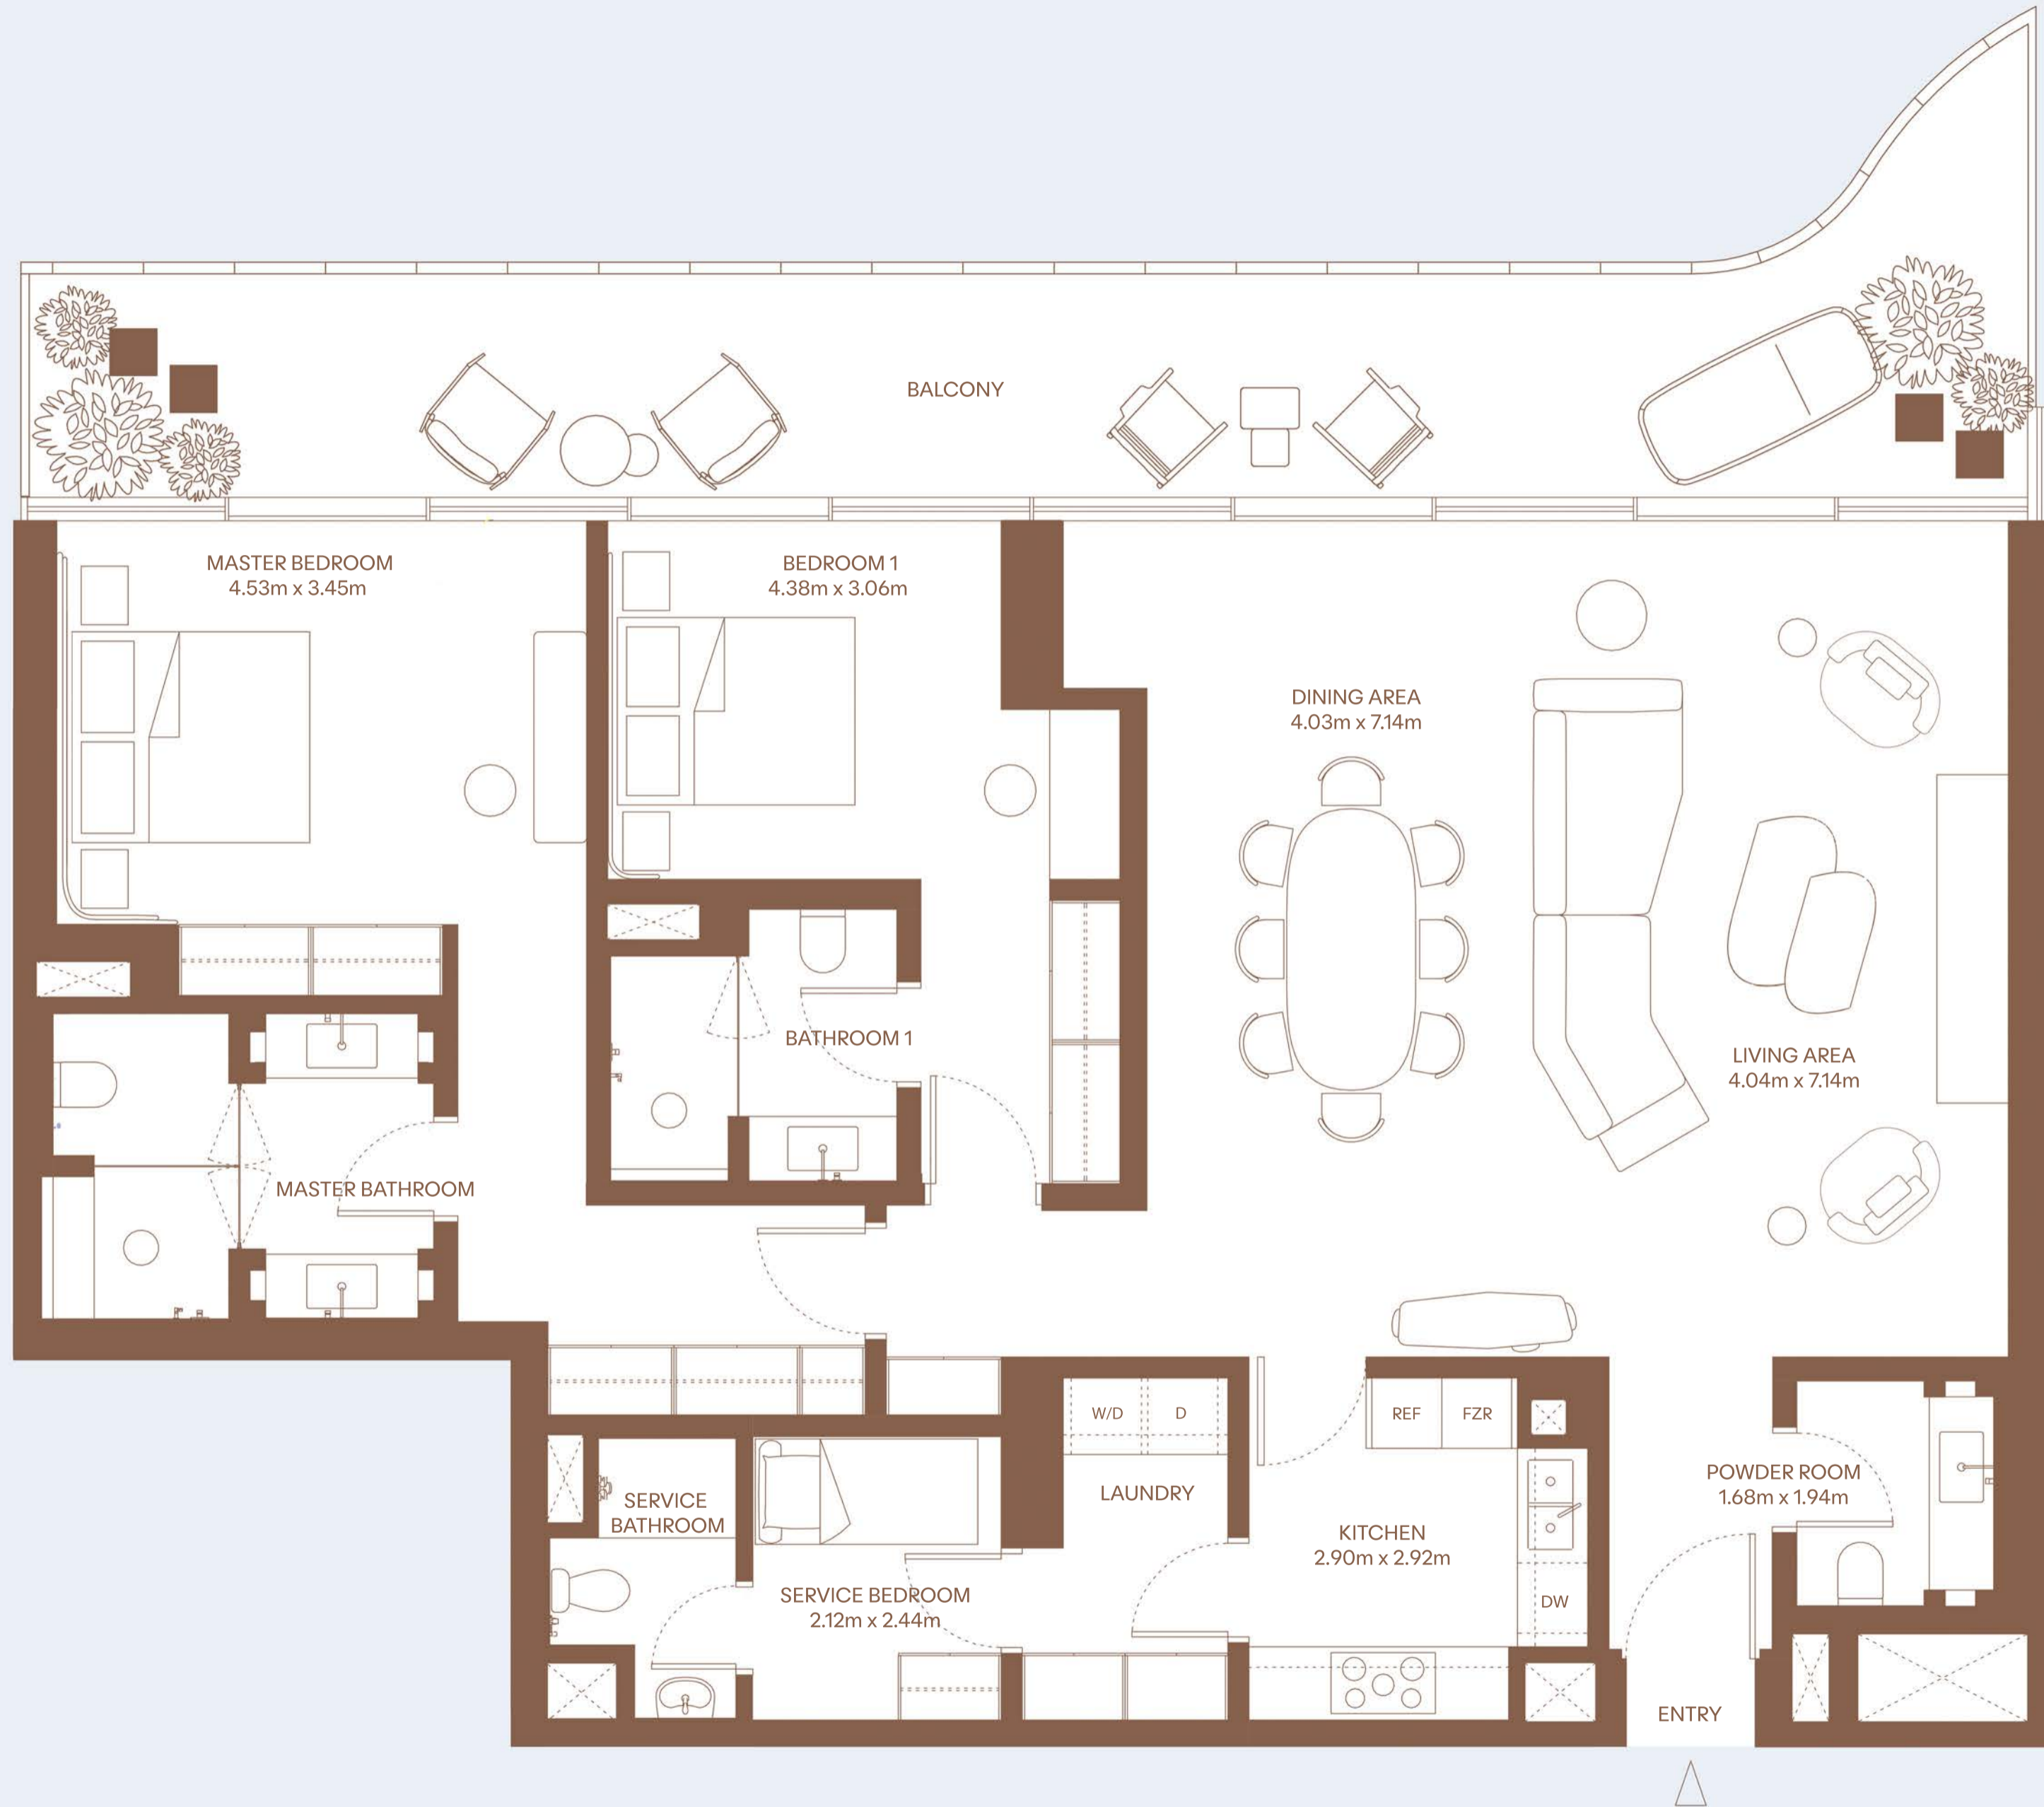

2 BEDROOM – TYPE 1

Floor 1 to 7
12 Series

HIGHLIGHTS

- 2 Bedrooms
- 2 Bathrooms
- Powder room
- Balcony

INTERNAL AREA

160 m² / 1722 ft²

EXTERNAL AREA

37 m² / 398 ft²

TOTAL AREA

197 m² / 2120 ft²

KEY PLAN

Building B