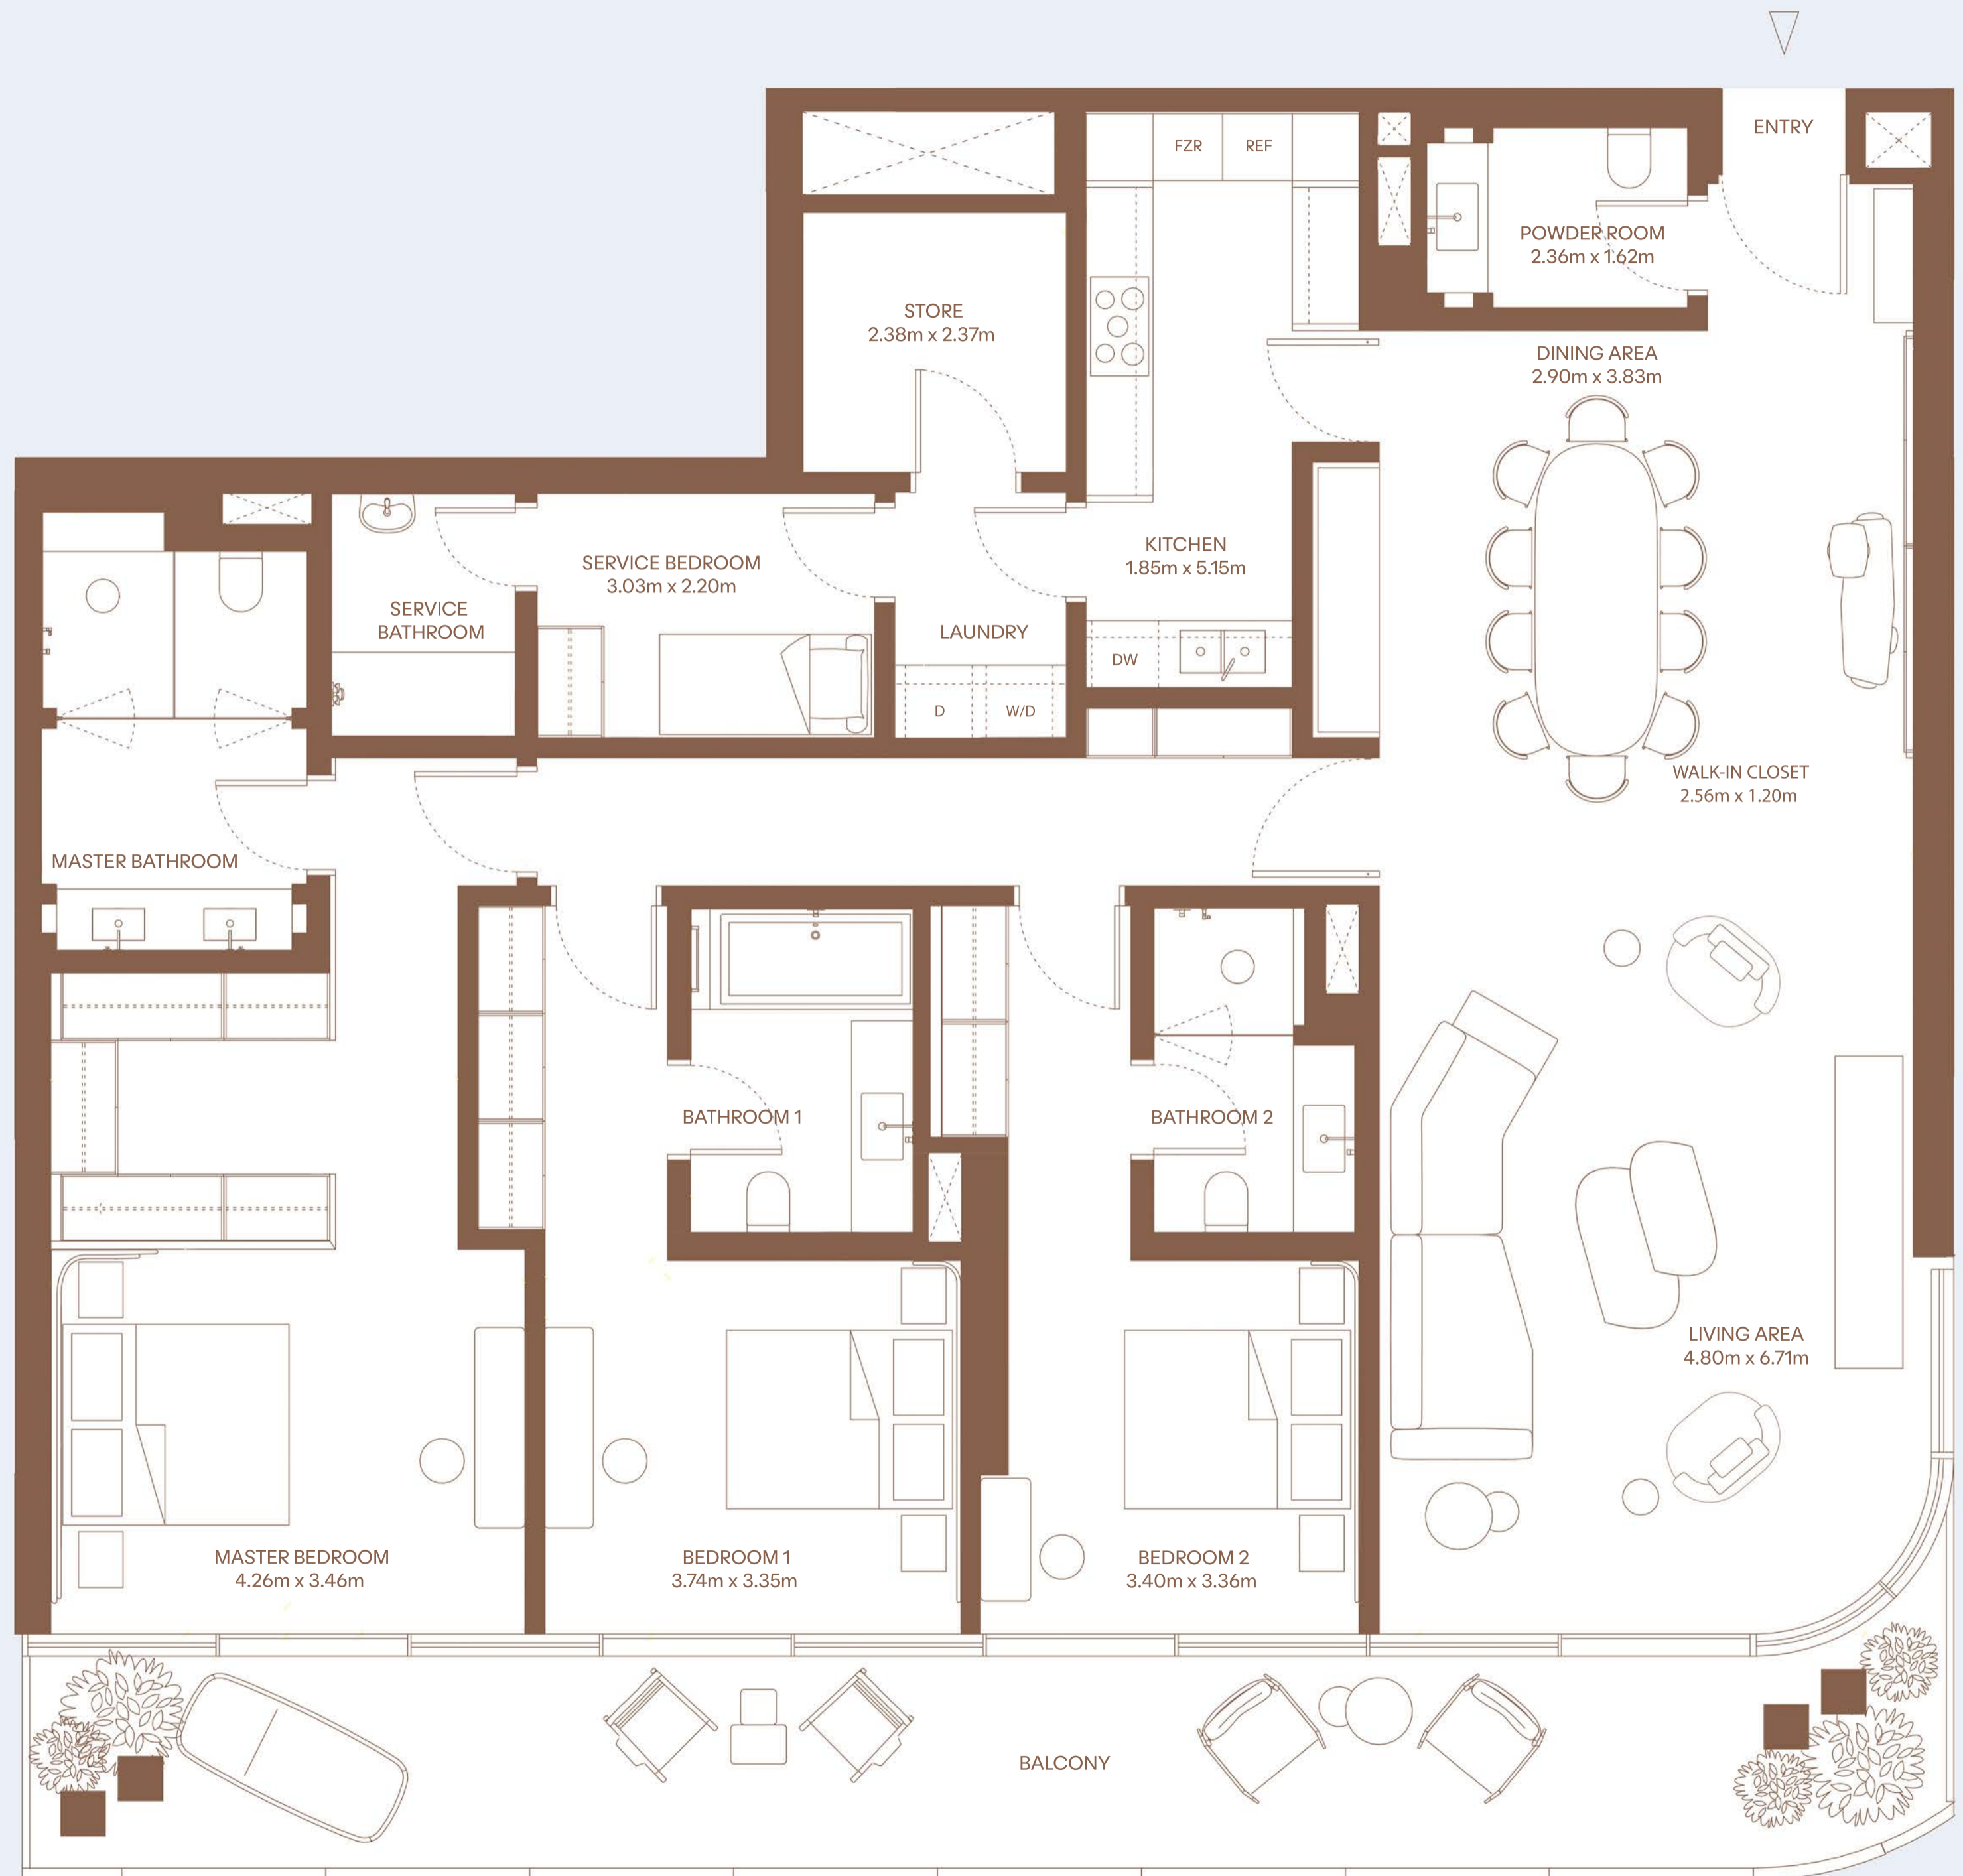

3 BEDROOM – TYPE 2

Floor 1 to 7
08 Series

HIGHLIGHTS

- 3 Bedrooms
- 3 Bathrooms
- Powder room
- Balcony

INTERNAL AREA

209 m² / 2250 ft²

EXTERNAL AREA

36 m² / 388 ft²

TOTAL AREA

245 m² / 2638 ft²

KEY PLAN

Building B