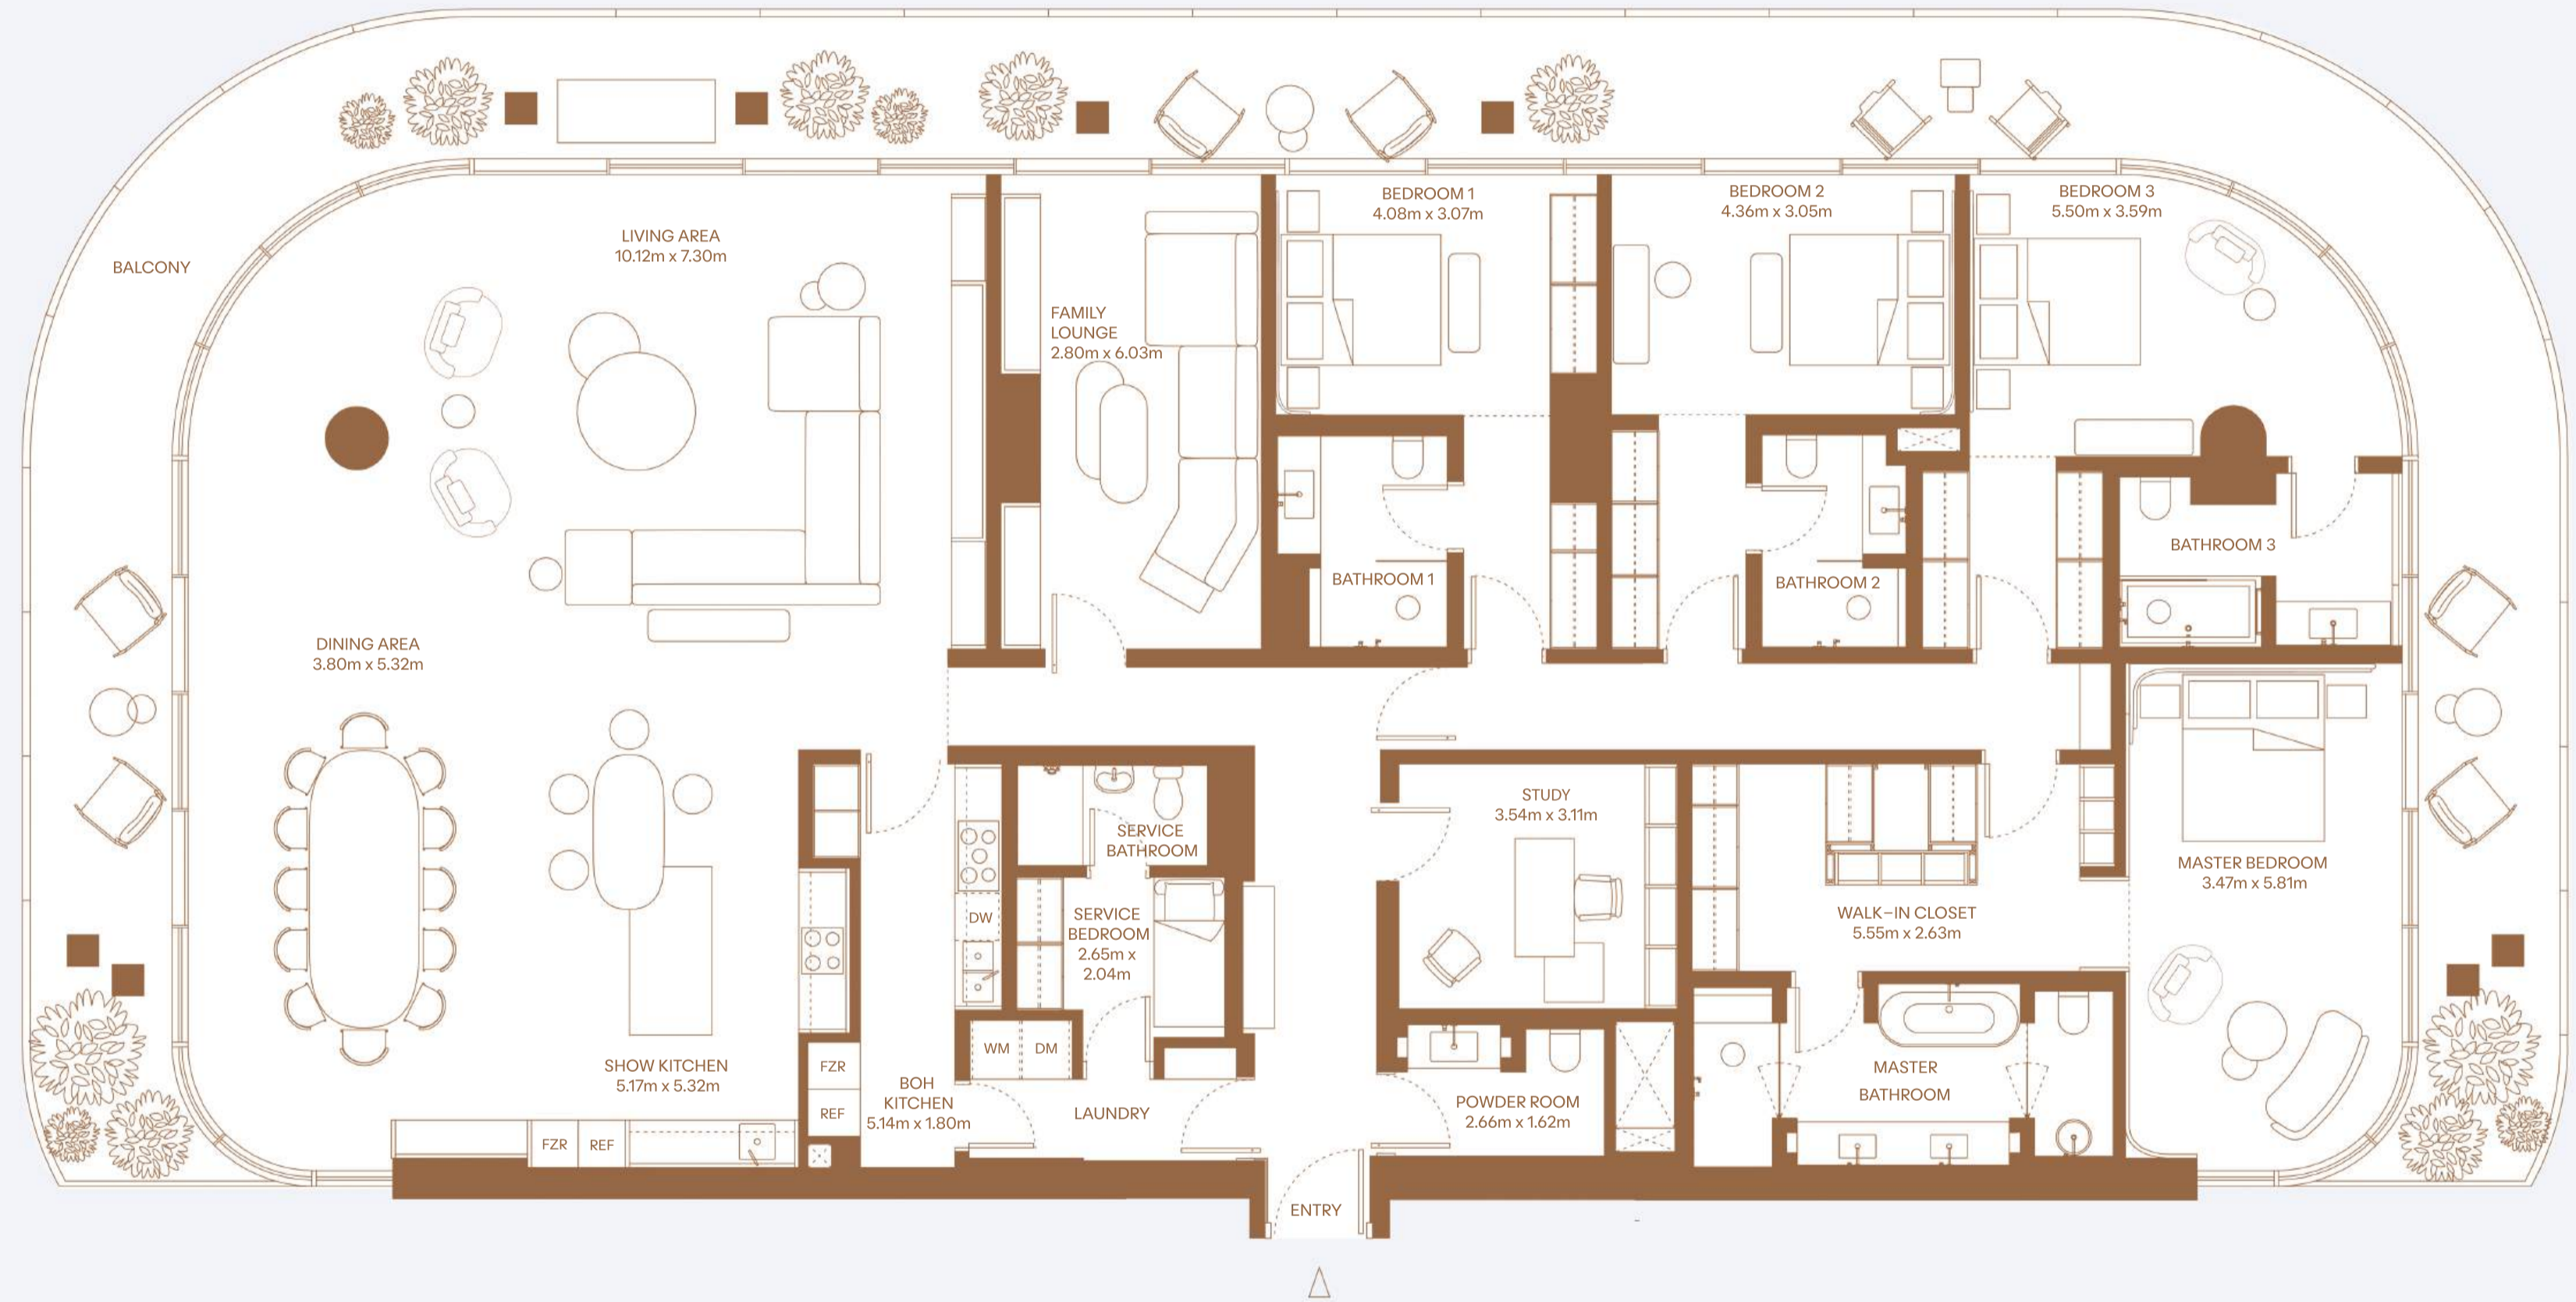

TOTAL AREA

443 m² / 4768 ft²

KEY PLAN

Building A

BEACH VIEW

BOULEVARD VIEW

FLOORS 1 TO 7

4 Bedroom Apartment
111, 211, 311, 411, 511, 611, 711

HIGHLIGHTS

- 4 Bedrooms
- 4 Bathrooms
- Powder room
- Balcony

INDOOR AREA

334 m² / 3595 ft²

OUTDOOR AREA

109 m² / 1173 ft²

TOTAL AREA

443 m² / 4768 ft²

KEY PLAN

Building A

BEACH VIEW

BOULEVARD VIEW

1 BEDROOM – TYPE 1

Floor 1 to 7
02 Series

HIGHLIGHTS

- 1 Bedroom
- 1 Bathroom
- Powder room
- Balcony