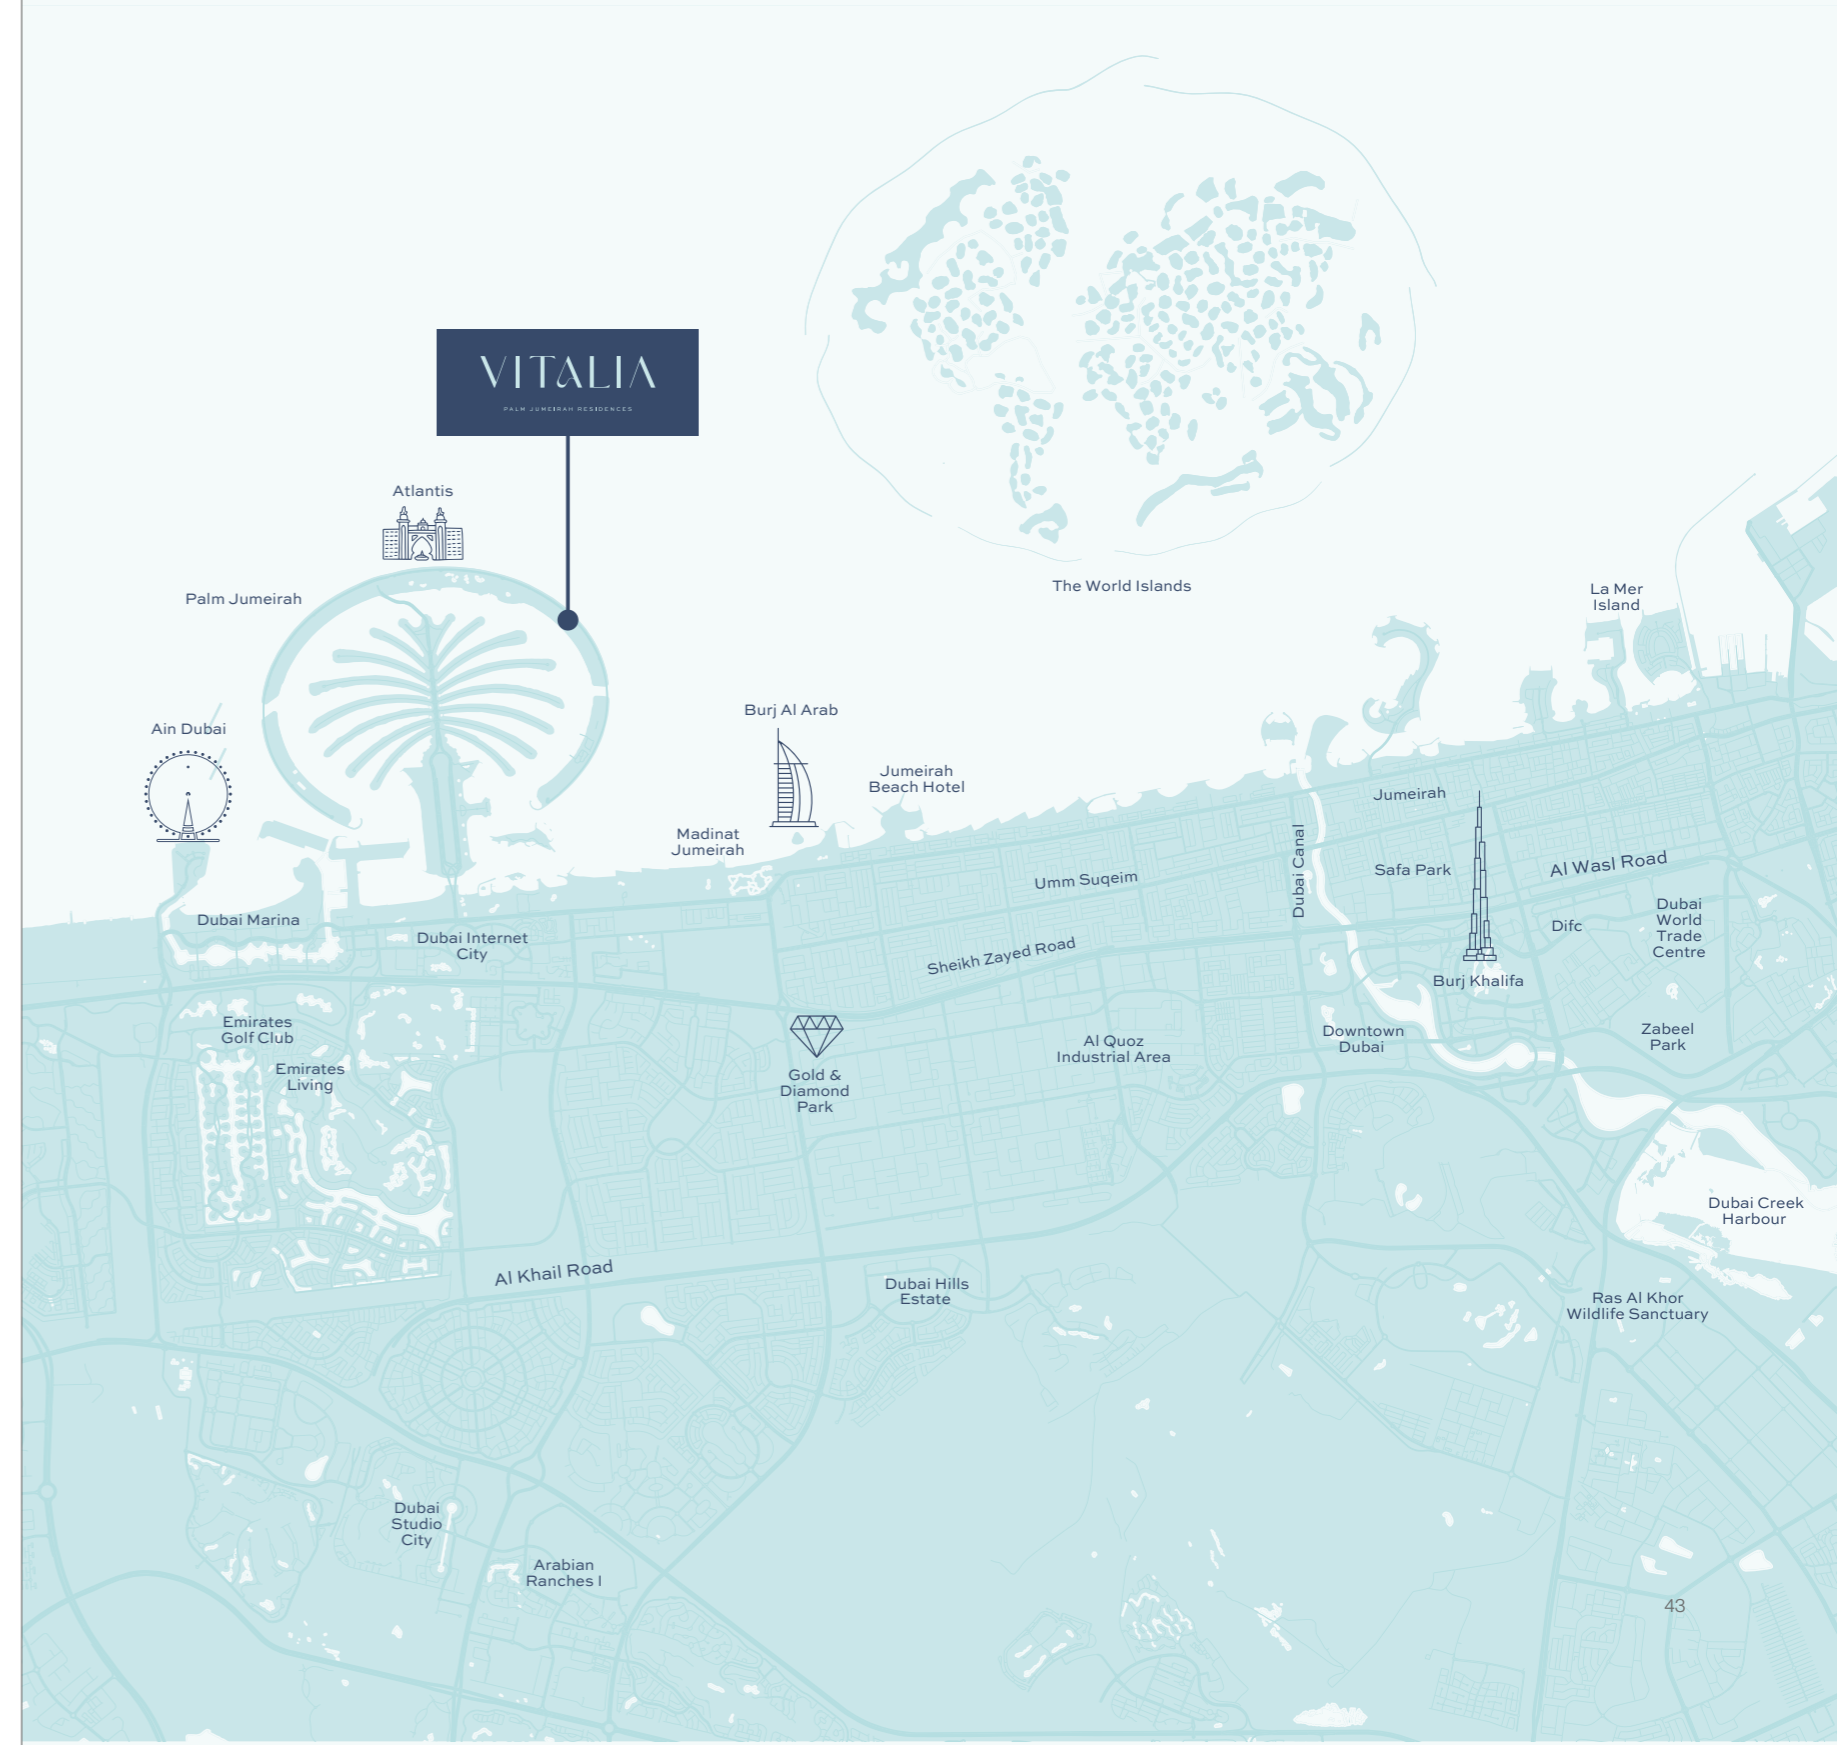

RIPOSO:

A thoughtful pause to rest, recharge and regroup.

WORLDS APART, MINUTES AWAY

2

minutes from
The Royal Atlantis

10

minutes from
Nakheel Mall

12

minutes from
Sheikh Zayed Road

15

minutes from
Dubai Marina

15

minutes from
Dubai Harbour

20

minutes from
Mall of Emirates

25

minutes from Dubai Mall
& Burj Khalifa

25

minutes from Dubai
International Financial Centre

30

minutes from Dubai
International Airport

LIVING AT ITS PEAK

AT PINNACLE, WE GO BEYOND THE ORDINARY, SEEKING OUT REMARKABLE LOCATIONS WITH EXTRAORDINARY POTENTIAL.