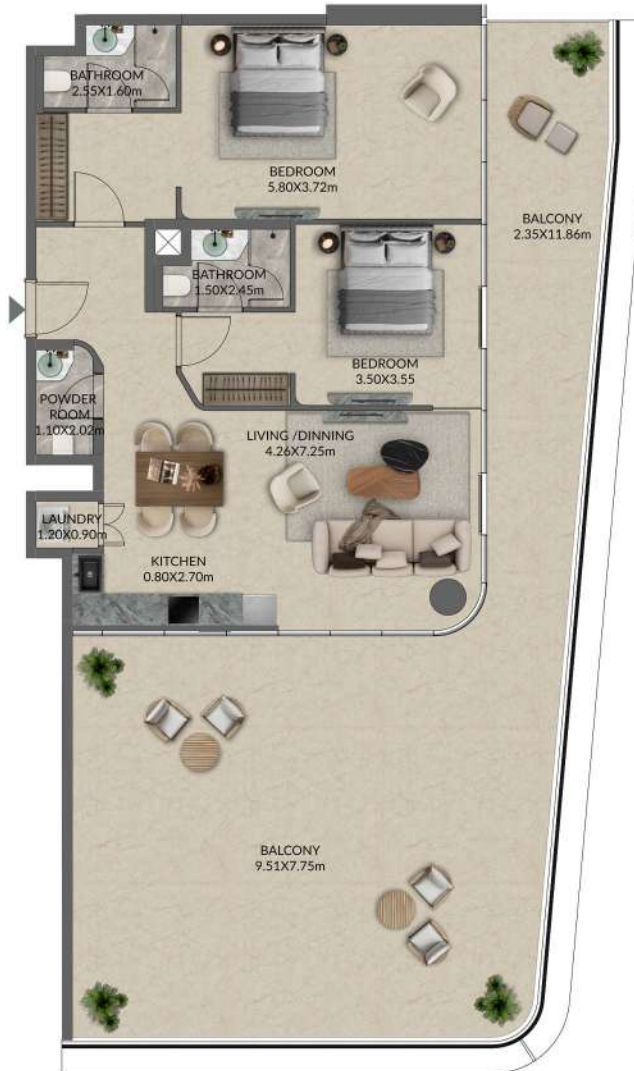

2 Bedroom Apartment Type C

Suite Area:	101.97sqm	1097.61sqft
Terrace Area:	105.40sqm	1134.53sqft
Total Area:	207.37sqm	2232.13sqft

Units

1001,1002.