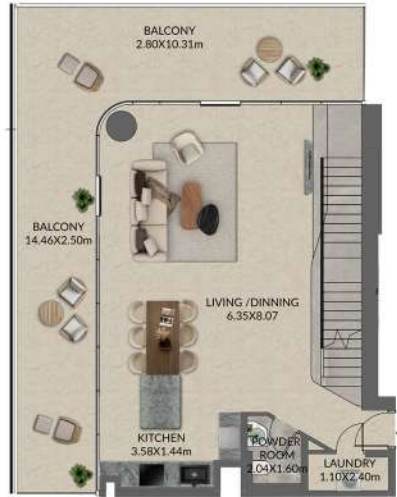

Lower Level