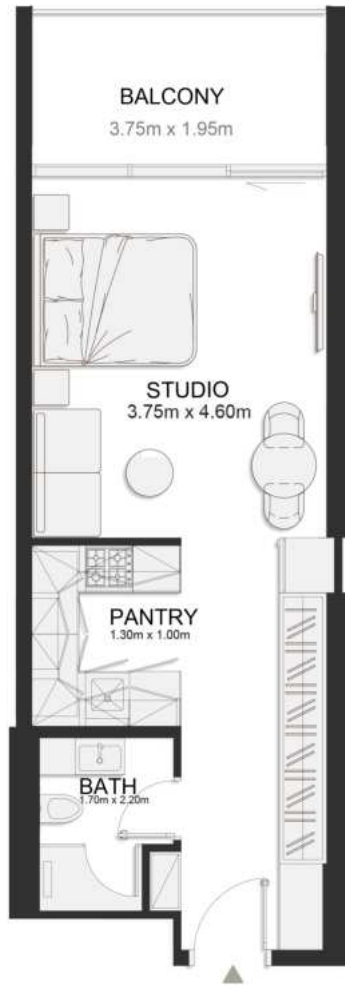

UNIT B243

Signature Studio

	SQ.M	SQ.FT
Suite	39.17	422
Balcony	8.06	87
Total area	47.23	508

SECOND FLOOR PLAN