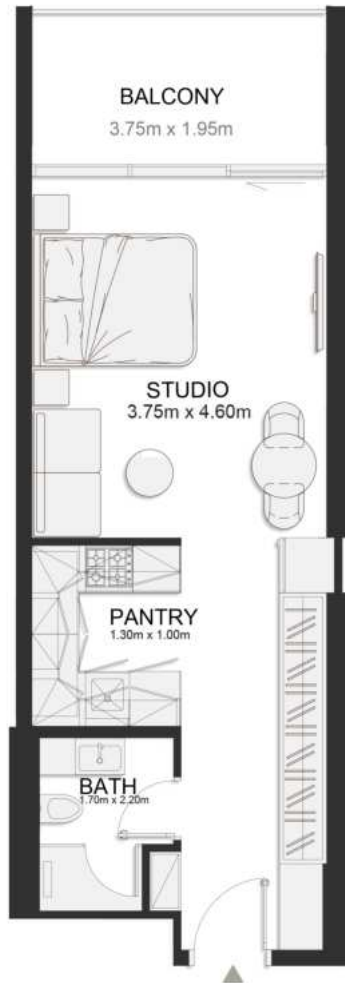

UNIT B245

Signature Studio

	SQ.M	SQ.FT
Suite	39.17	422
Balcony	8.06	87
Total area	47.23	508

SECOND FLOOR PLAN