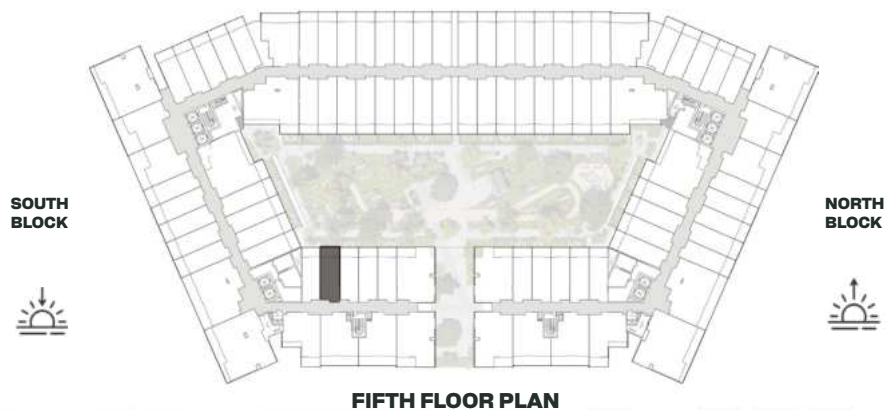

UNIT B507

Deluxe Studio

	SQ.M	SQ.FT
Suite	37.15	400
Balcony	8.06	87
Total area	45.21	487

FIFTH FLOOR PLAN