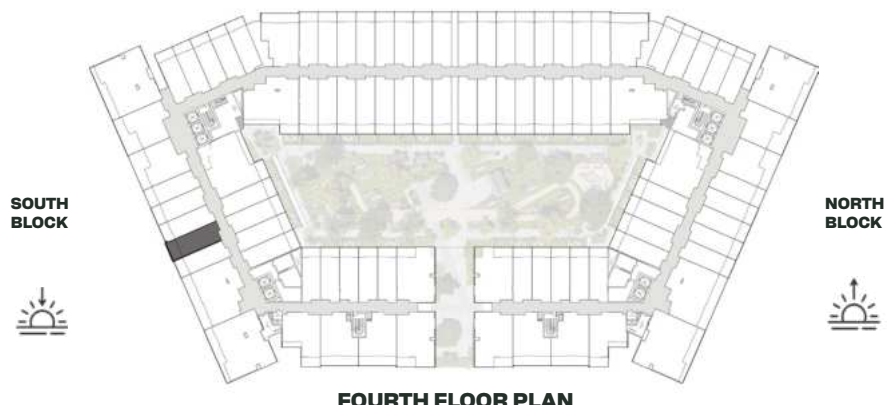

UNIT B419

Deluxe Studio

	SQ.M	SQ.FT
Suite	36.94	398
Balcony	8.09	87
Total area	45.03	485

FOURTH FLOOR PLAN