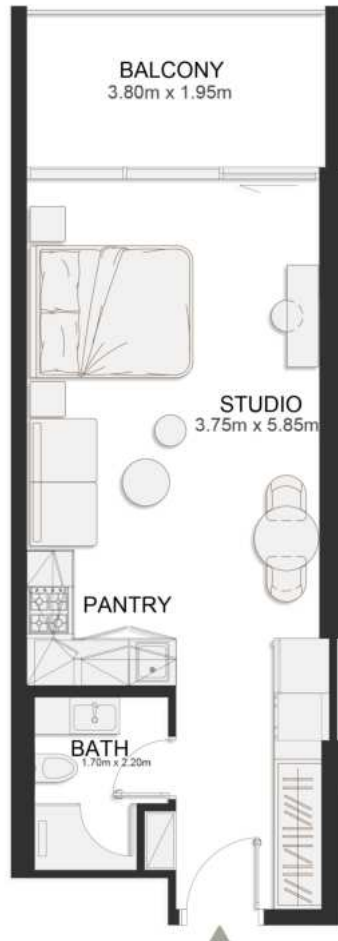

UNIT B435

Deluxe Studio

	SQ.M	SQ.FT
Suite	36.97	398
Balcony	8.06	87
Total area	45.03	485

FOURTH FLOOR PLAN