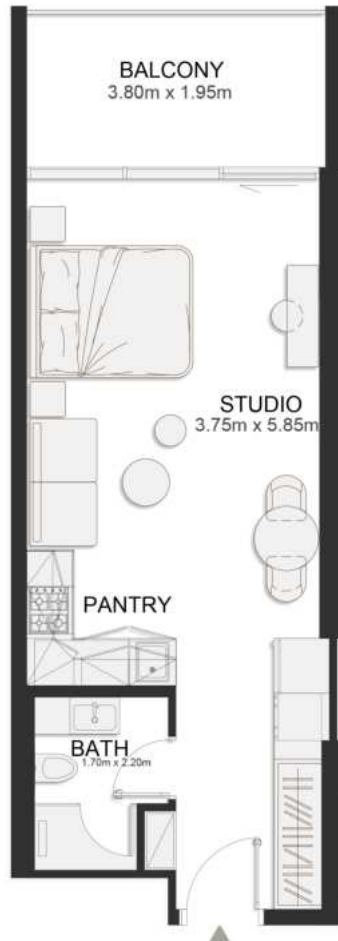

UNIT B437

Deluxe Studio

	SQ.M	SQ.FT
Suite	36.97	398
Balcony	8.06	87
Total area	45.03	485

FOURTH FLOOR PLAN