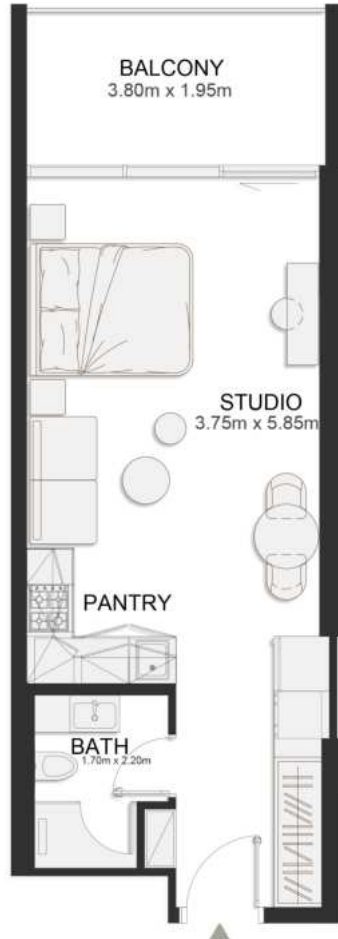

UNIT B539

Deluxe Studio

	SQ.M	SQ.FT
Suite	36.97	398
Balcony	8.06	87
Total area	45.03	485

FIFTH FLOOR PLAN