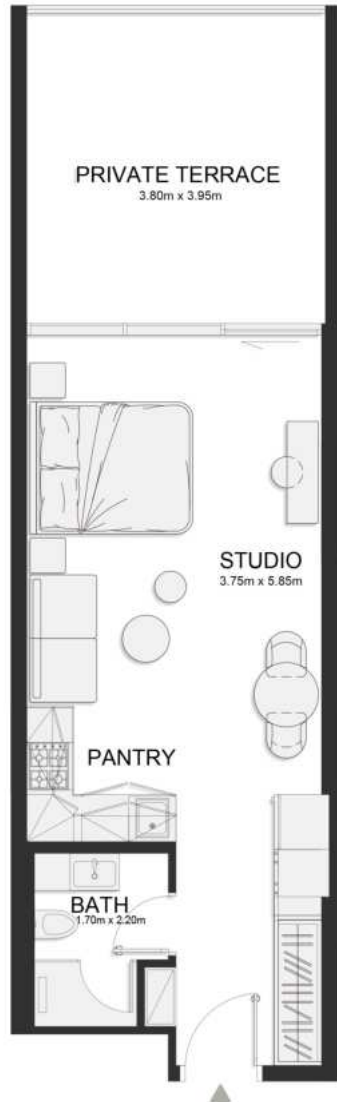

FIRST FLOOR PLAN

UNIT B109

Deluxe Studio

	SQ.M	SQ.FT
Suite	36.97	398
Balcony	16.06	173
Total area	53.03	571

FIRST FLOOR PLAN

UNIT B110

Deluxe Studio

	SQ.M	SQ.FT
Suite	37.08	399
Balcony	16.06	173
Total area	53.14	572