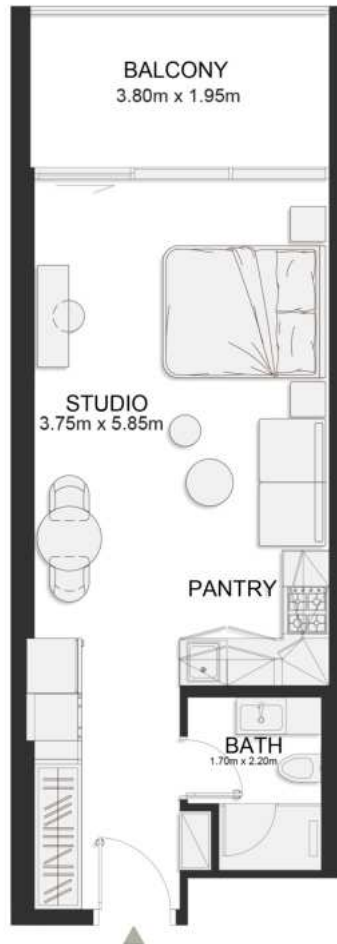

FOURTH FLOOR PLAN

UNIT B405

Signature Studio

	SQ.M	SQ.FT
Suite	39.29	423
Balcony	8.11	87
Total area	47.40	510

FOURTH FLOOR PLAN

UNIT B406

Deluxe Studio

	SQ.M	SQ.FT
Suite	37.04	399
Balcony	8.10	87
Total area	45.14	486