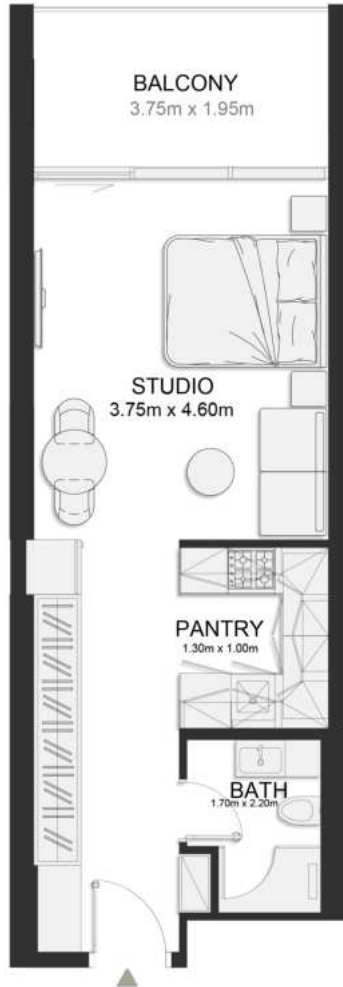

Signature Studio

	SQ.M	SQ.FT
Suite	39.17	422
Balcony	8.06	87
Total area	47.23	508

SECOND FLOOR PLAN

UNIT B246

Signature Studio

	SQ.M	SQ.FT
Suite	39.17	422
Balcony	8.06	87
Total area	47.23	508

SECOND FLOOR PLAN