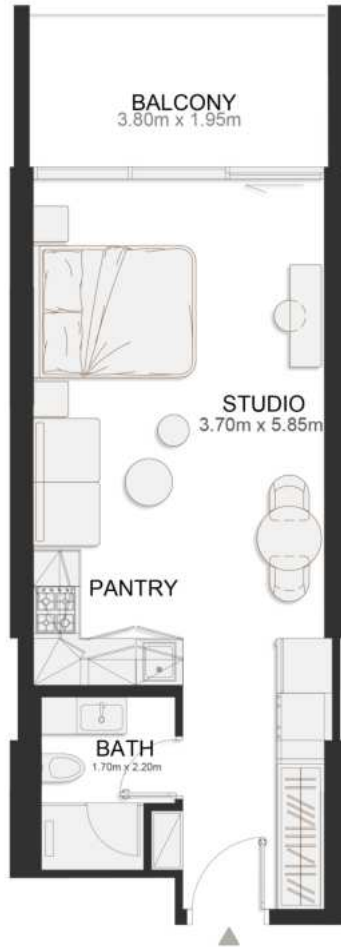

UNIT B307

Deluxe Studio

	SQ.M	SQ.FT
Suite	37.15	400
Balcony	8.06	87
Total area	45.21	487

THIRD FLOOR PLAN

UNIT B308

Deluxe Studio

	SQ.M	SQ.FT
Suite	36.76	396
Balcony	8.06	87
Total area	44.82	482

THIRD FLOOR PLAN