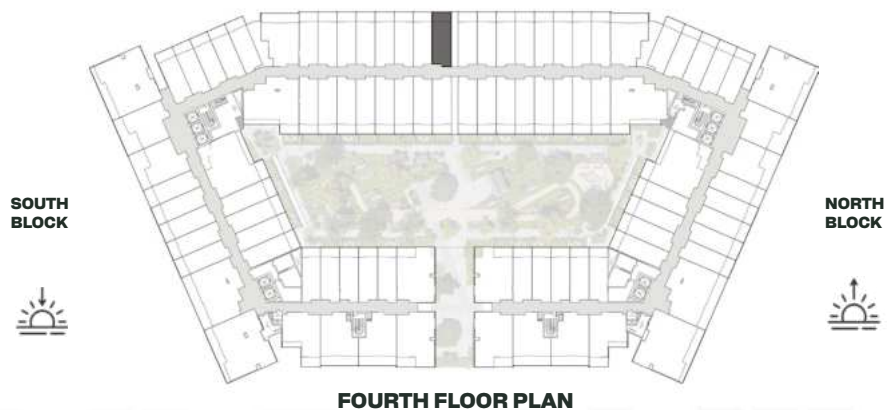

UNIT B439

Deluxe Studio

	SQ.M	SQ.FT
Suite	36.97	398
Balcony	8.06	87
Total area	45.03	485