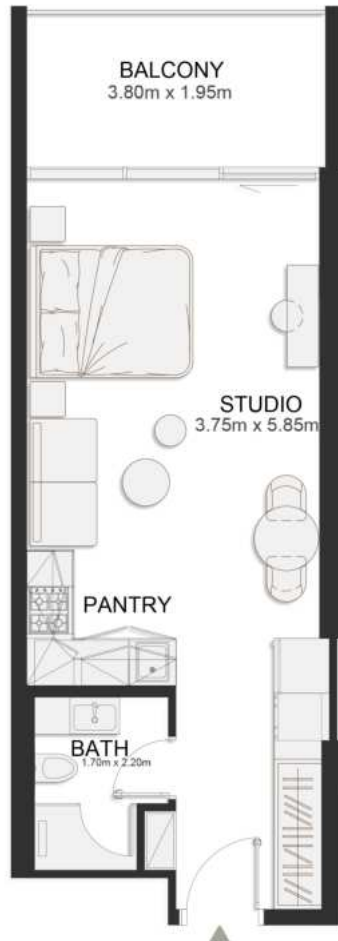

UNIT B529

Deluxe Studio

	SQ.M	SQ.FT
Suite	36.97	398
Balcony	8.06	87
Total area	45.03	485

FIFTH FLOOR PLAN