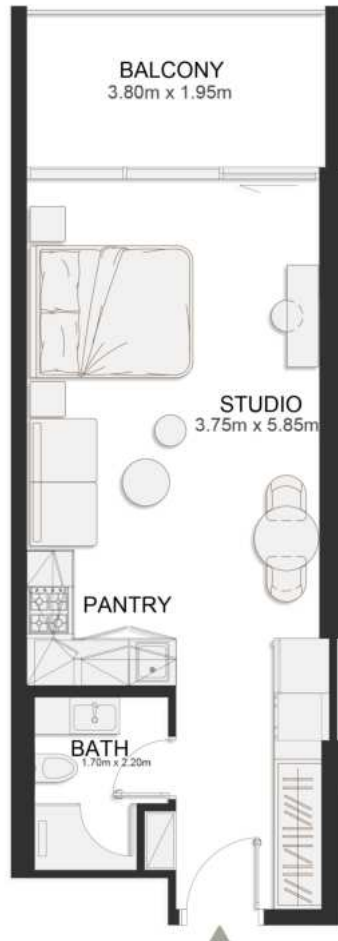

UNIT B639

Deluxe Studio

	SQ.M	SQ.FT
Suite	36.97	398
Balcony	8.06	87
Total area	45.03	485

SIXTH FLOOR PLAN