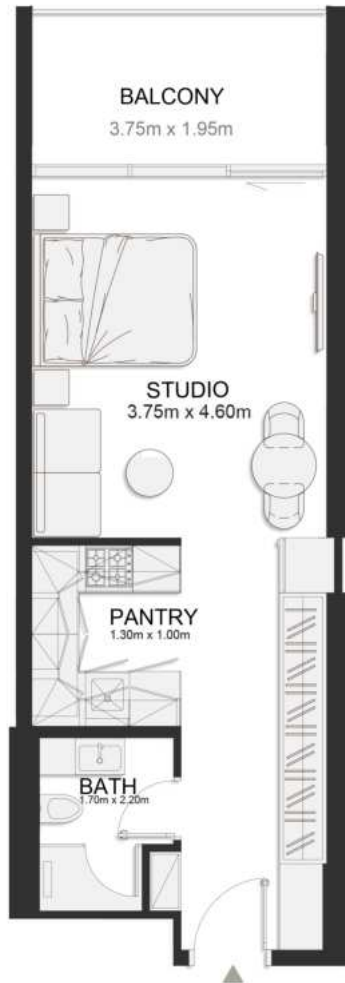

UNIT B643

Signature Studio

	SQ.M	SQ.FT
Suite	39.17	422
Balcony	8.06	87
Total area	47.23	508

SIXTH FLOOR PLAN