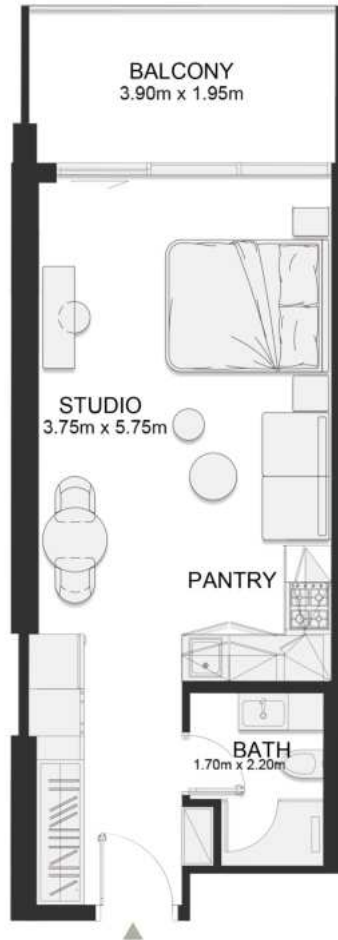

FIRST FLOOR PLAN

UNIT B119

Deluxe Studio

	SQ.M	SQ.FT
Suite	36.94	398
Balcony	8.09	87
Total area	45.03	485

FIRST FLOOR PLAN

UNIT B120

Deluxe Studio

	SQ.M	SQ.FT
Suite	36.93	398
Balcony	8.08	87
Total area	45.01	484