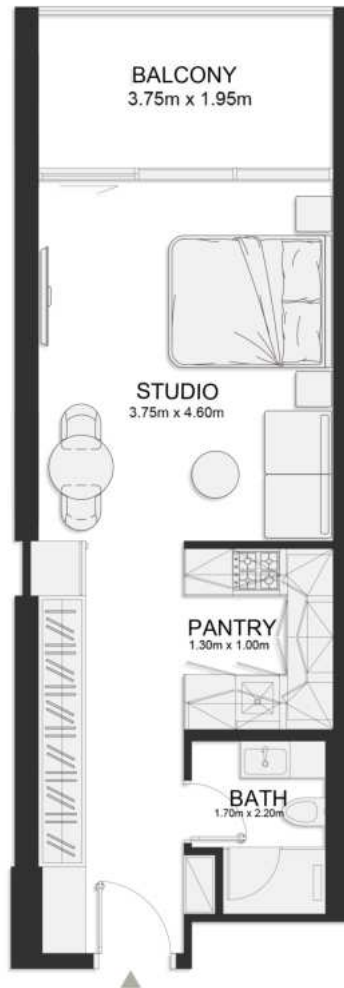

UNIT B405

Signature Studio

	SQ.M	SQ.FT
Suite	39.29	423
Balcony	8.11	87
Total area	47.40	510

FOURTH FLOOR PLAN