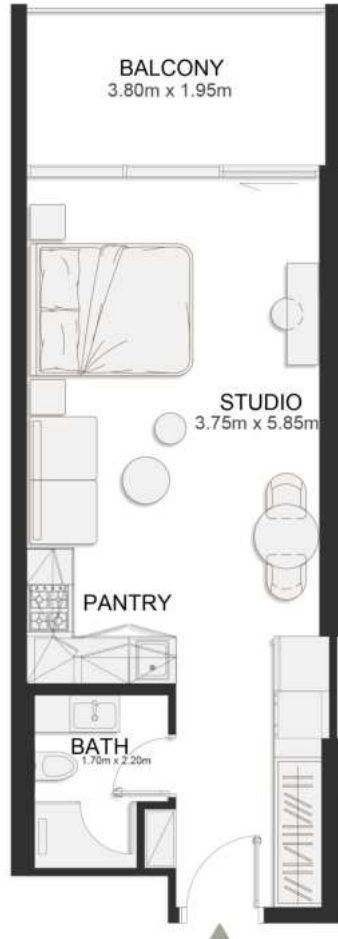

UNIT B135

Deluxe Studio

	SQ.M	SQ.FT
Suite	36.97	398
Balcony	8.06	87
Total area	45.03	485

FIRST FLOOR PLAN