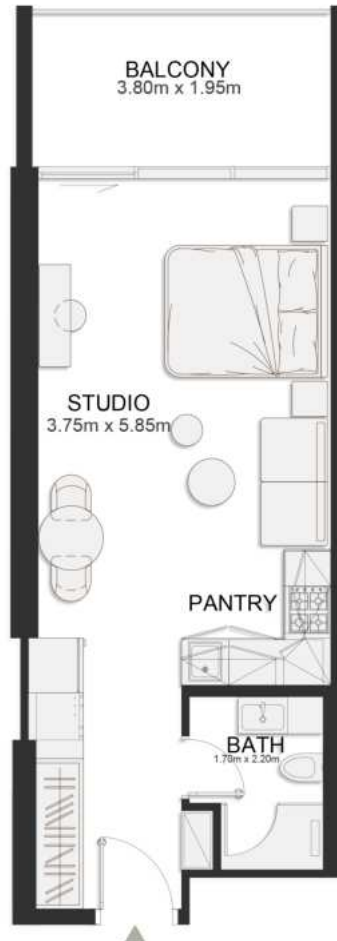

UNIT B127

Deluxe Studio

	SQ.M	SQ.FT
Suite	36.97	398
Balcony	8.06	87
Total area	45.03	485

FIRST FLOOR PLAN

UNIT B128

Deluxe Studio

	SQ.M	SQ.FT
Suite	36.97	398
Balcony	8.06	87
Total area	45.03	485

UNIT B129