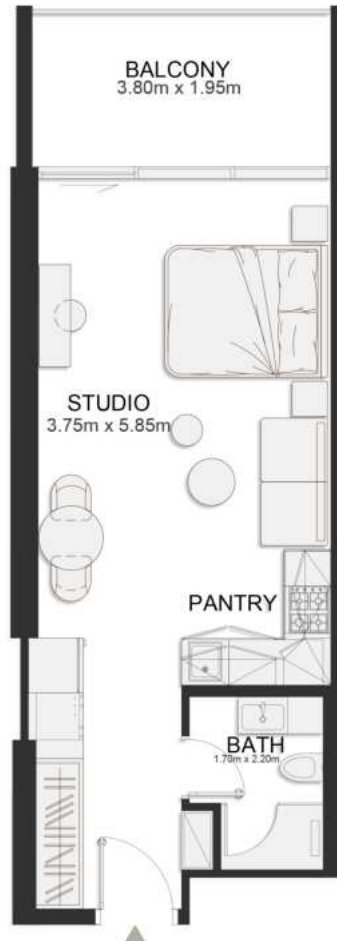

THIRD FLOOR PLAN

UNIT B337

Deluxe Studio

	SQ.M	SQ.FT
Suite	36.97	398
Balcony	8.06	87
Total area	45.03	485

THIRD FLOOR PLAN

UNIT B338

Deluxe Studio

	SQ.M	SQ.FT
Suite	36.97	398
Balcony	8.06	87
Total area	45.03	485