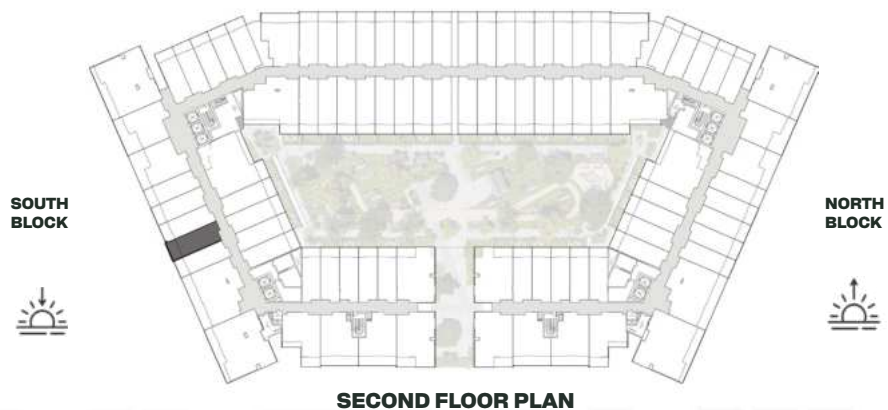

UNIT B219

Deluxe Studio

	SQ.M	SQ.FT
Suite	36.94	398
Balcony	8.09	87
Total area	45.03	485

SECOND FLOOR PLAN