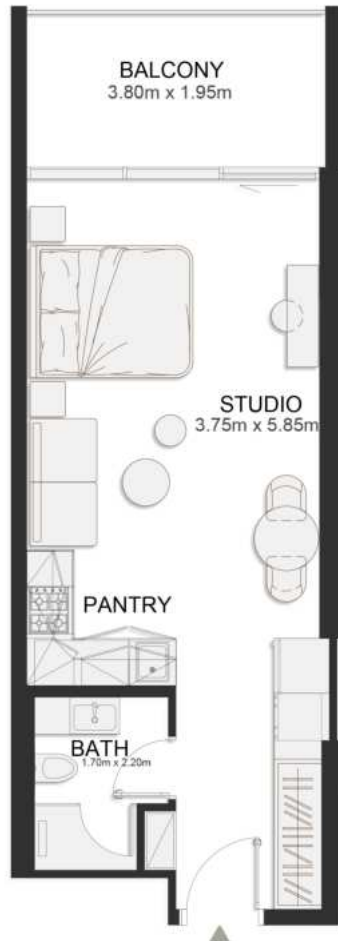

SIXTH FLOOR PLAN

UNIT B627

Deluxe Studio

	SQ.M	SQ.FT
Suite	36.97	398
Balcony	8.06	87
Total area	45.03	485

SIXTH FLOOR PLAN

UNIT B628

Deluxe Studio

	SQ.M	SQ.FT
Suite	36.97	398
Balcony	8.06	87
Total area	45.03	485

UNIT B629

Deluxe Studio

	SQ.M	SQ.FT
Suite	36.97	398
Balcony	8.06	87
Total area	45.03	485

SIXTH FLOOR PLAN

UNIT B630

Deluxe Studio

	SQ.M	SQ.FT
Suite	37.07	399
Balcony	8.31	89
Total area	45.38	488

SIXTH FLOOR PLAN