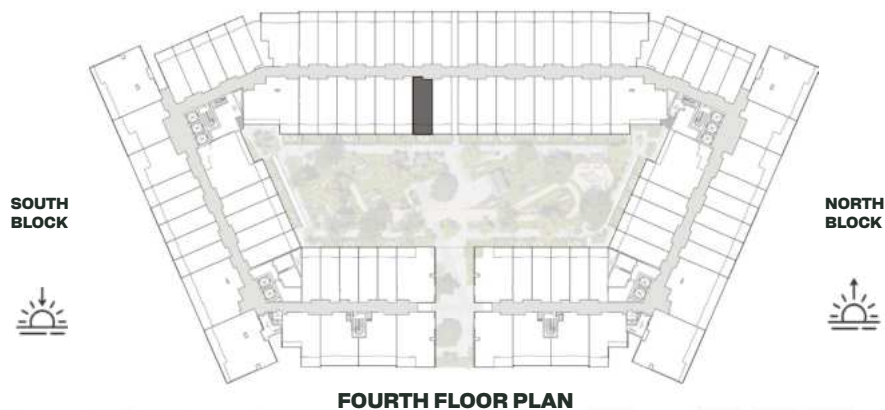

UNIT B441

Signature Studio

	SQ.M	SQ.FT
Suite	39.17	422
Balcony	8.06	87
Total area	47.23	508

FOURTH FLOOR PLAN