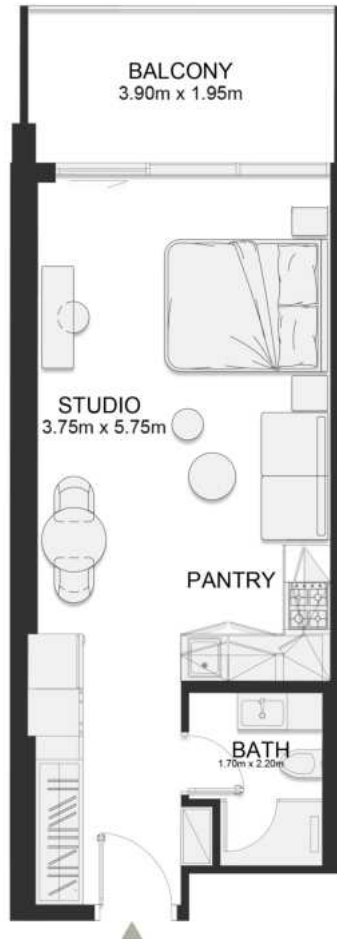

UNIT B318

Deluxe Studio

	SQ.M	SQ.FT
Suite	37.01	398
Balcony	8.09	87
Total area	45.10	485

THIRD FLOOR PLAN