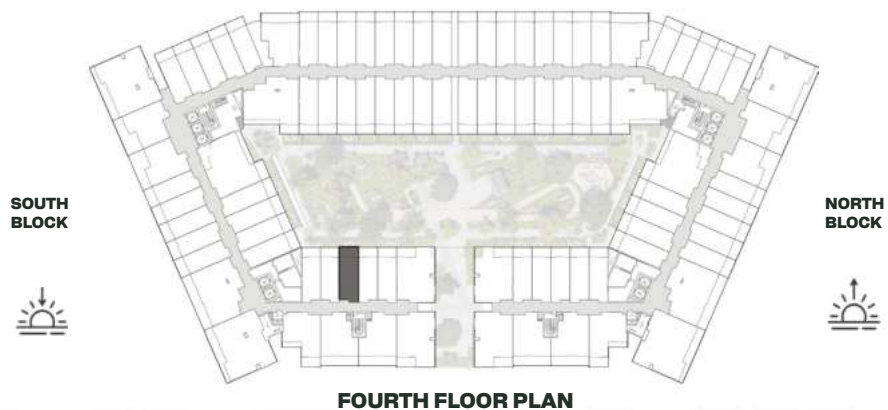

FOURTH FLOOR PLAN

UNIT B407

Deluxe Studio

	SQ.M	SQ.FT
Suite	37.15	400
Balcony	8.06	87
Total area	45.21	487

FOURTH FLOOR PLAN

UNIT B408

Deluxe Studio

	SQ.M	SQ.FT
Suite	36.76	396
Balcony	8.06	87
Total area	44.82	482