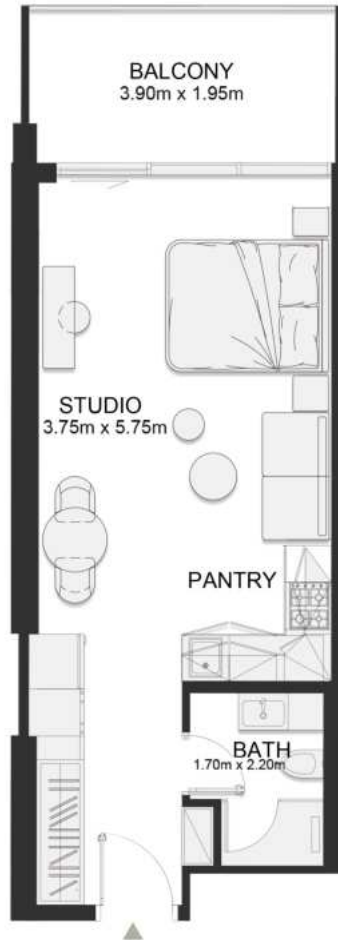

SECOND FLOOR PLAN

UNIT B219

Deluxe Studio

	SQ.M	SQ.FT
Suite	36.94	398
Balcony	8.09	87
Total area	45.03	485

SECOND FLOOR PLAN

UNIT B220

Deluxe Studio

	SQ.M	SQ.FT
Suite	36.93	398
Balcony	8.08	87
Total area	45.01	484