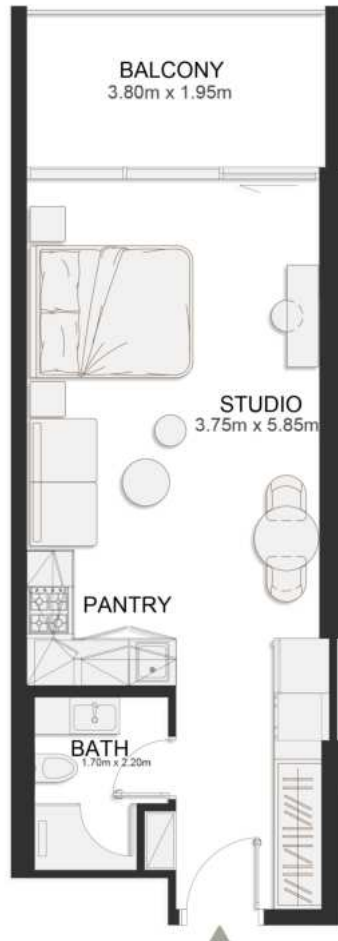

UNIT B429

Deluxe Studio

	SQ.M	SQ.FT
Suite	36.97	398
Balcony	8.06	87
Total area	45.03	485