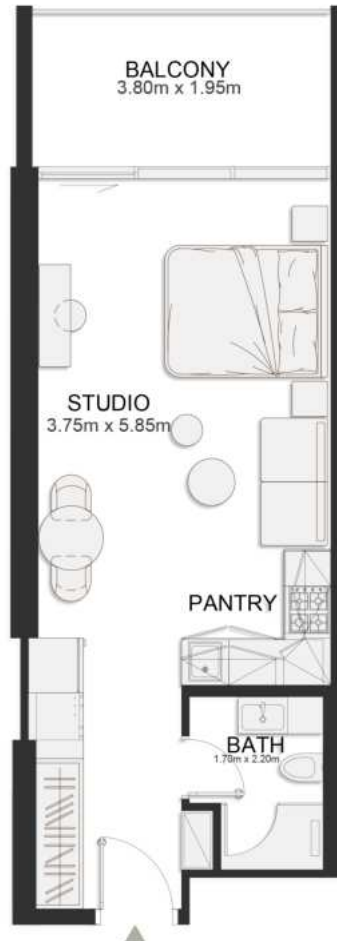

UNIT B135

Deluxe Studio

	SQ.M	SQ.FT
Suite	36.97	398
Balcony	8.06	87
Total area	45.03	485

FIRST FLOOR PLAN

UNIT B136

Deluxe Studio

	SQ.M	SQ.FT
Suite	36.97	398
Balcony	8.06	87
Total area	45.03	485

FIRST FLOOR PLAN