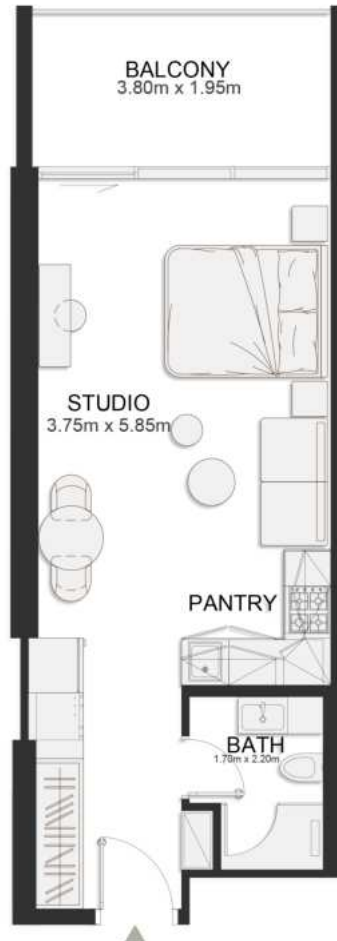

FIFTH FLOOR PLAN

UNIT B535

Deluxe Studio

	SQ.M	SQ.FT
Suite	36.97	398
Balcony	8.06	87
Total area	45.03	485

FIFTH FLOOR PLAN

UNIT B536

Deluxe Studio

	SQ.M	SQ.FT
Suite	36.97	398
Balcony	8.06	87
Total area	45.03	485