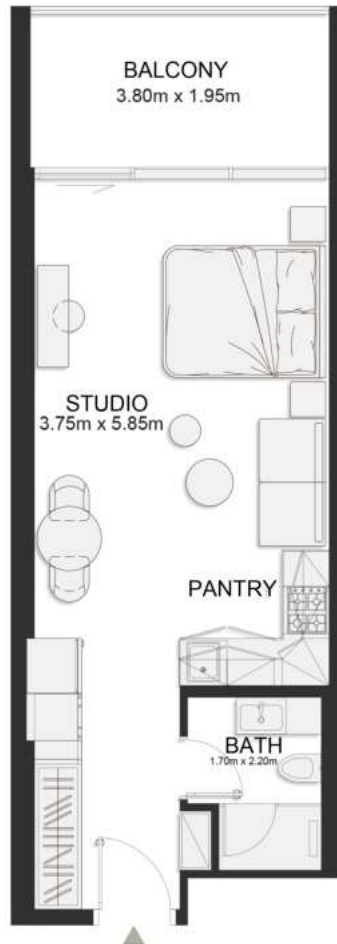

THIRD FLOOR PLAN

UNIT B305

Signature Studio

	SQ.M	SQ.FT
Suite	39.29	423
Balcony	8.11	87
Total area	47.40	510

UNIT B306

Deluxe Studio

	SQ.M	SQ.FT
Suite	37.04	399
Balcony	8.10	87
Total area	45.14	486

THIRD FLOOR PLAN