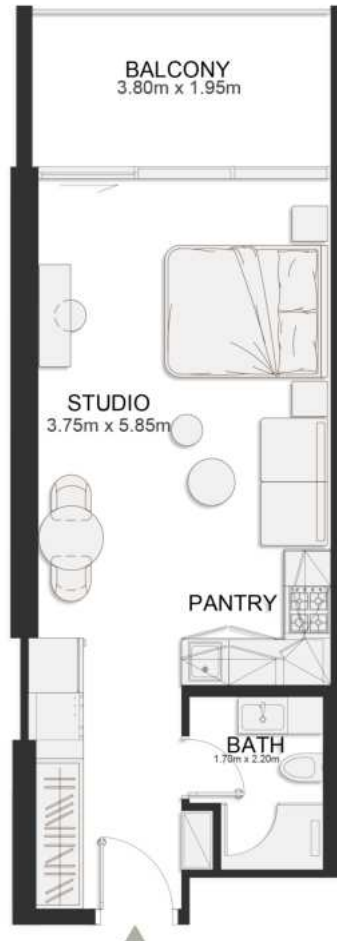

SECOND FLOOR PLAN

UNIT B227

Deluxe Studio

	SQ.M	SQ.FT
Suite	36.97	398
Balcony	8.06	87
Total area	45.03	485

SECOND FLOOR PLAN

UNIT B228

Deluxe Studio

	SQ.M	SQ.FT
Suite	36.97	398
Balcony	8.06	87
Total area	45.03	485