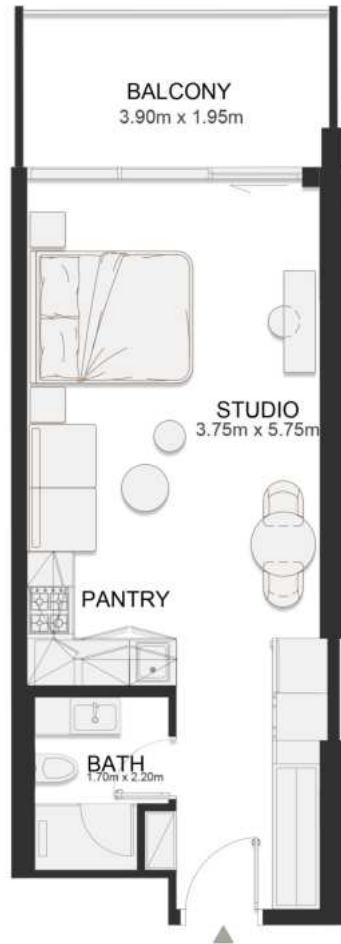

UNIT B219

Deluxe Studio

	SQ.M	SQ.FT
Suite	36.94	398
Balcony	8.09	87
Total area	45.03	485

SECOND FLOOR PLAN