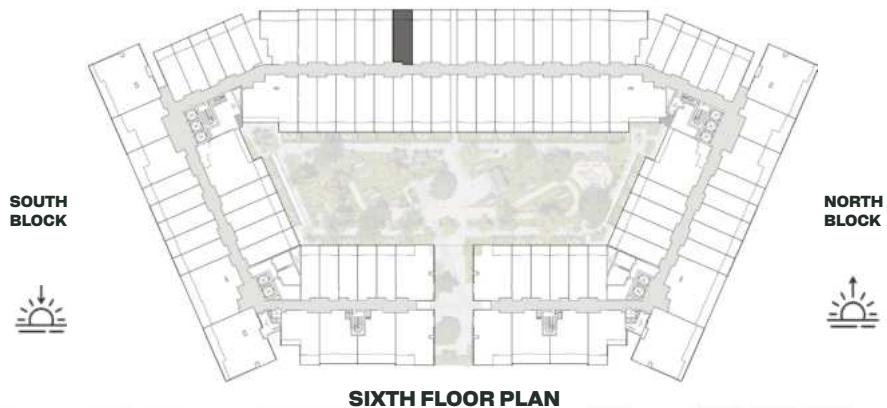

UNIT B637

Deluxe Studio

	SQ.M	SQ.FT
Suite	36.97	398
Balcony	8.06	87
Total area	45.03	485

SIXTH FLOOR PLAN