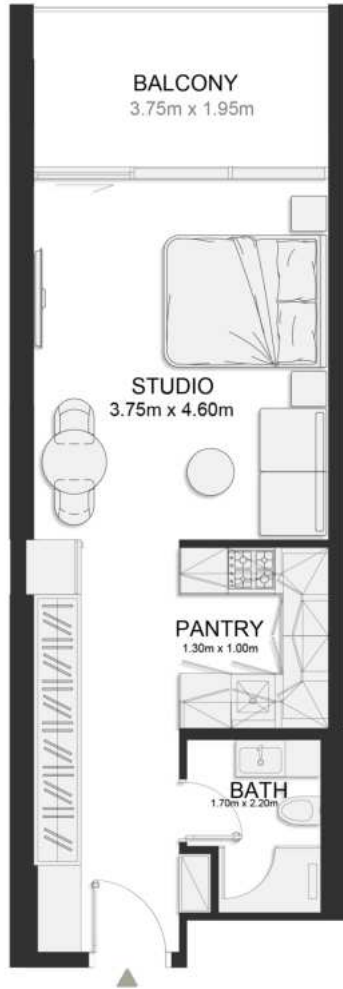

Signature Studio

	SQ.M	SQ.FT
Suite	39.17	422
Balcony	8.06	87
Total area	47.23	508

SECOND FLOOR PLAN

UNIT B242

Signature Studio

	SQ.M	SQ.FT
Suite	39.17	422
Balcony	8.06	87
Total area	47.23	508

SECOND FLOOR PLAN