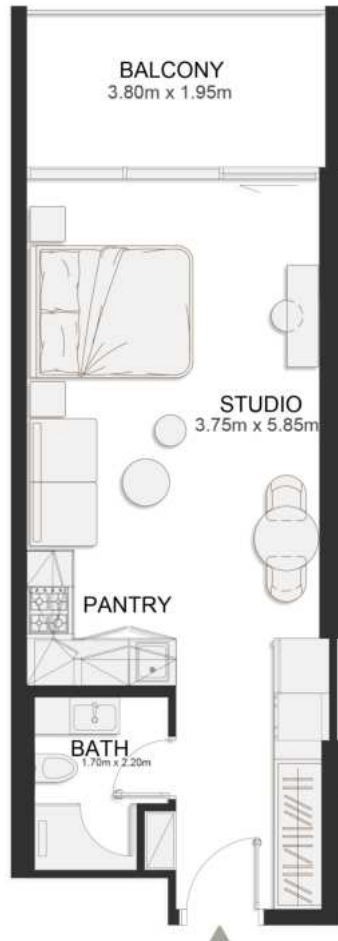

UNIT B229

Deluxe Studio

	SQ.M	SQ.FT
Suite	36.97	398
Balcony	8.06	87
Total area	45.03	485

SECOND FLOOR PLAN