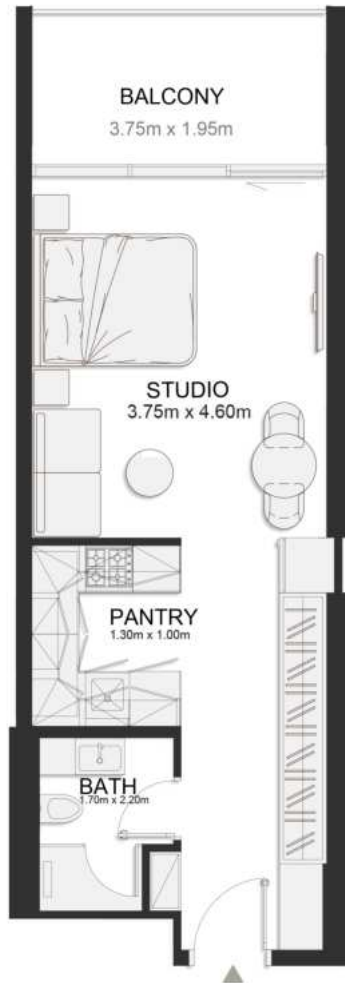

UNIT B445

Signature Studio

	SQ.M	SQ.FT
Suite	39.17	422
Balcony	8.06	87
Total area	47.23	508

FOURTH FLOOR PLAN