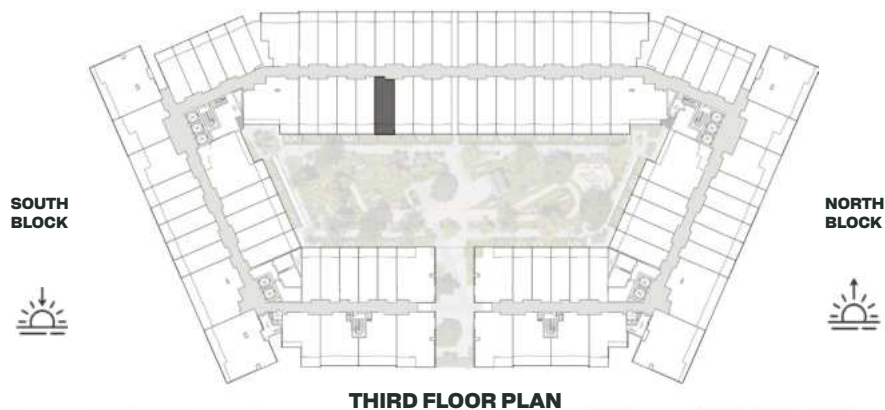

UNIT B343

Signature Studio

	SQ.M	SQ.FT
Suite	39.17	422
Balcony	8.06	87
Total area	47.23	508

THIRD FLOOR PLAN