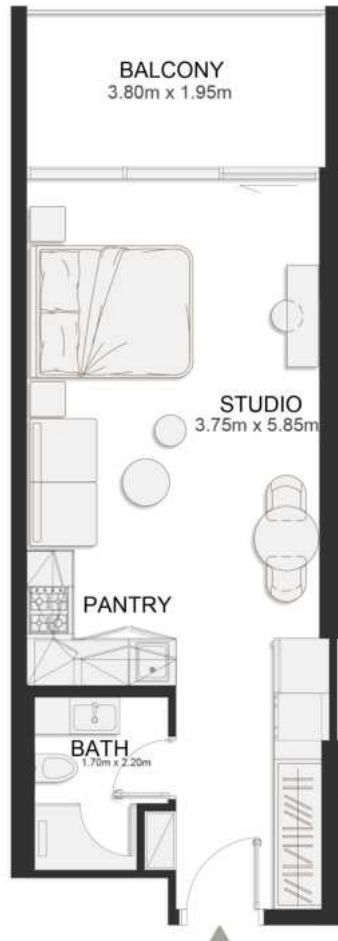

UNIT B439

Deluxe Studio

	SQ.M	SQ.FT
Suite	36.97	398
Balcony	8.06	87
Total area	45.03	485