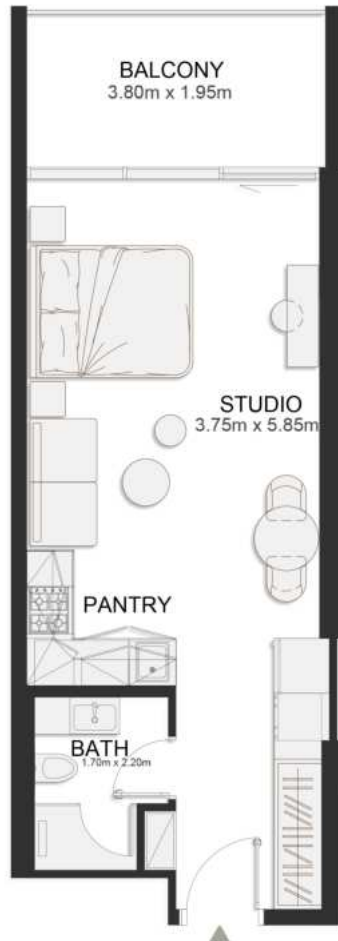

UNIT B633

Deluxe Studio

	SQ.M	SQ.FT
Suite	36.97	398
Balcony	8.06	87
Total area	45.03	485

SIXTH FLOOR PLAN