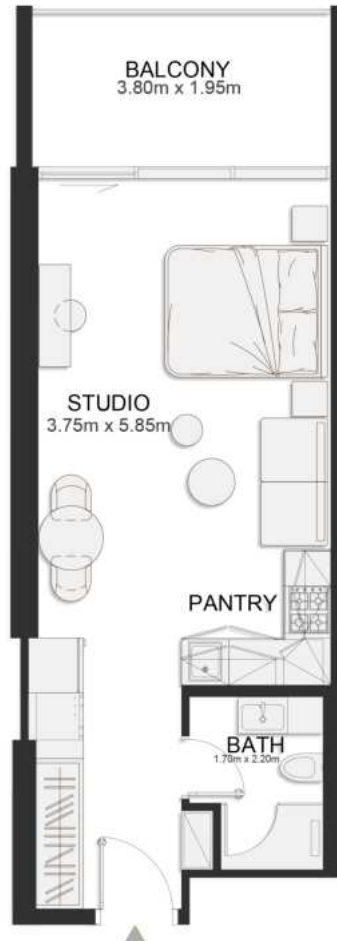

SIXTH FLOOR PLAN

UNIT B627

Deluxe Studio

	SQ.M	SQ.FT
Suite	36.97	398
Balcony	8.06	87
Total area	45.03	485

SIXTH FLOOR PLAN

UNIT B628

Deluxe Studio

	SQ.M	SQ.FT
Suite	36.97	398
Balcony	8.06	87
Total area	45.03	485

UNIT B629

Deluxe Studio

	SQ.M	SQ.FT
Suite	36.97	398
Balcony	8.06	87
Total area	45.03	485

SIXTH FLOOR PLAN

UNIT B630

Deluxe Studio

	SQ.M	SQ.FT
Suite	37.07	399
Balcony	8.31	89
Total area	45.38	488

SIXTH FLOOR PLAN