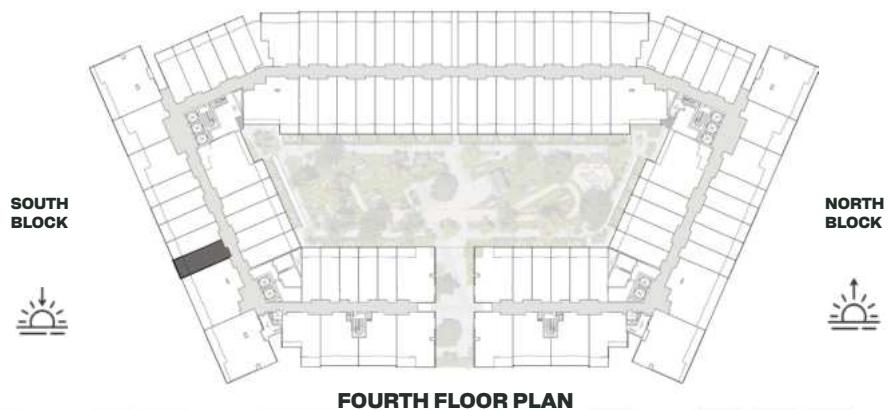

FOURTH FLOOR PLAN

UNIT B417

Executive Two Bedroom Residence

	SQ.M	SQ.FT
Suite	101.14	1,089
Balcony	24.26	261
Total area	125.40	1,350

FOURTH FLOOR PLAN

UNIT B418

Deluxe Studio

	SQ.M	SQ.FT
Suite	37.01	398
Balcony	8.09	87
Total area	45.10	485