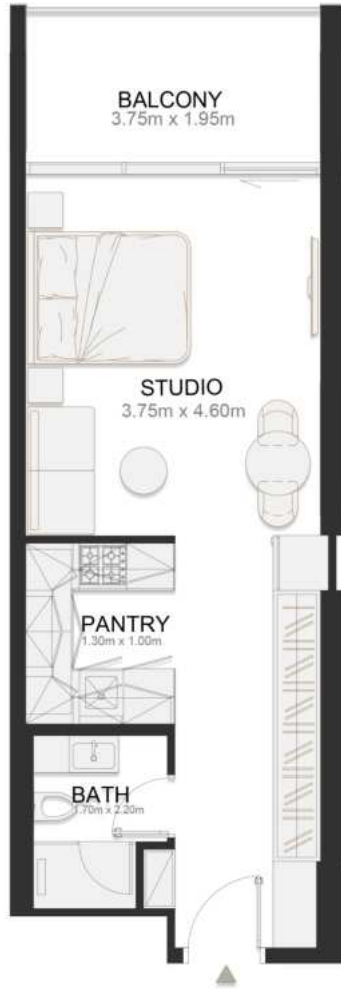

UNIT B201

Executive Two Bedroom Residence

	SQ.M	SQ.FT
Suite	100.19	1,078
Balcony	16.60	179
Total area	116.79	1,257

SECOND FLOOR PLAN

UNIT B202

Signature Studio

	SQ.M	SQ.FT
Suite	39.05	420
Balcony	8.06	87
Total area	47.11	507