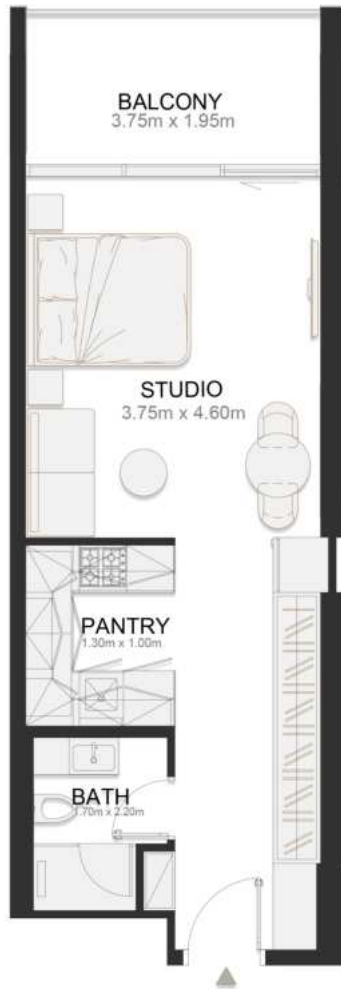

SIXTH FLOOR PLAN

UNIT B401

Executive Two Bedroom Residence

	SQ.M	SQ.FT
Suite	100.19	1,078
Balcony	16.60	179
Total area	116.79	1,257

FOURTH FLOOR PLAN

UNIT B402

Signature Studio

	SQ.M	SQ.FT
Suite	39.05	420
Balcony	8.06	87
Total area	47.11	507