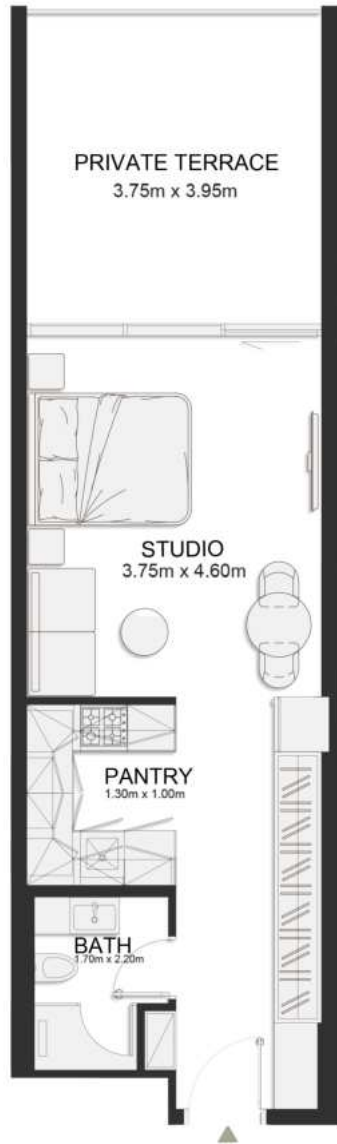

UNIT B147

Signature Studio

	SQ.M	SQ.FT
Suite	39.18	422
Balcony	16.05	173
Total area	55.23	594

FIRST FLOOR PLAN