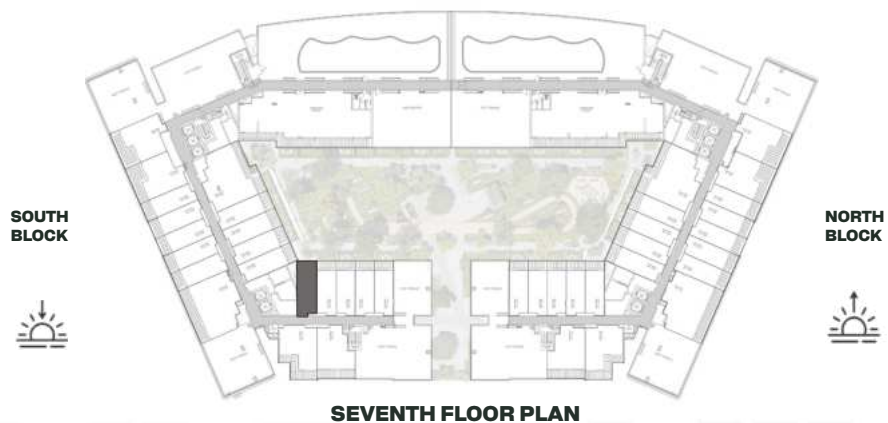

SEVENTH FLOOR PLAN

UNIT B705

Signature Studio

	SQ.M	SQ.FT
Suite	39.29	423
Balcony	8.11	87
Total area	47.40	510

SEVENTH FLOOR PLAN

UNIT B706

Deluxe Studio

	SQ.M	SQ.FT
Suite	37.00	398
Balcony	8.11	87
Total area	45.11	486