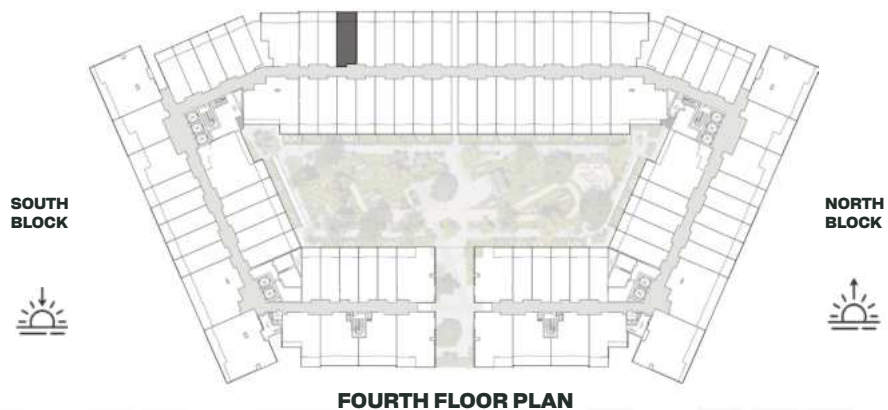

UNIT B433

Deluxe Studio

	SQ.M	SQ.FT
Suite	36.97	398
Balcony	8.06	87
Total area	45.03	485

UNIT B434

Deluxe Studio

	SQ.M	SQ.FT
Suite	36.97	398
Balcony	8.06	87
Total area	45.03	485

FOURTH FLOOR PLAN

UNIT B435