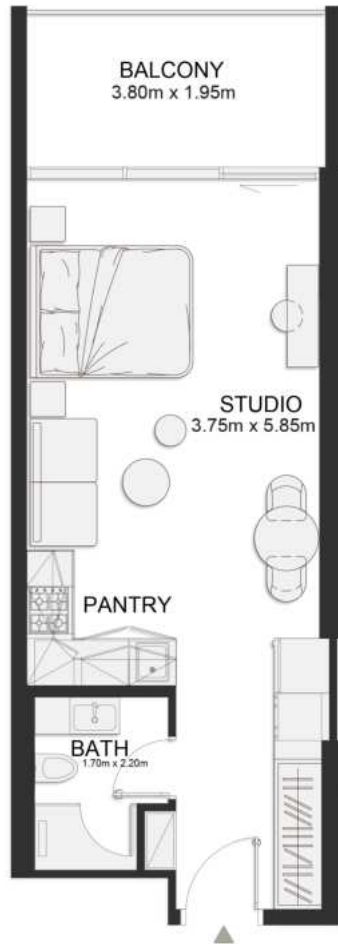

UNIT B623

Contemporary One Bedroom

	SQ.M	SQ.FT
Suite	61.11	658
Balcony	22.20	239
Total area	83.31	897

SIXTH FLOOR PLAN

UNIT B624

Contemporary One Bedroom

	SQ.M	SQ.FT
Suite	60.99	656
Balcony	22.20	239
Total area	83.19	895

SIXTH FLOOR PLAN

UNIT B625

Executive Three Bedroom Residence

	SQ.M	SQ.FT
Suite	117.72	1,267
Balcony	17.41	187
Total area	135.13	1,455

UNIT B626

Deluxe Studio

	SQ.M	SQ.FT
Suite	36.92	397
Balcony	8.21	88
Total area	45.13	486

SIXTH FLOOR PLAN

UNIT B627

Deluxe Studio

	SQ.M	SQ.FT
Suite	36.97	398
Balcony	8.06	87
Total area	45.03	485

SIXTH FLOOR PLAN

UNIT B628

Deluxe Studio

	SQ.M	SQ.FT
Suite	36.97	398
Balcony	8.06	87
Total area	45.03	485