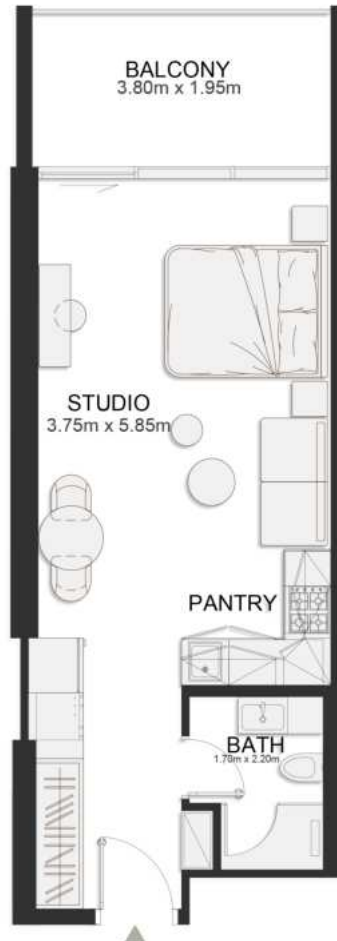

UNIT B537

Deluxe Studio

	SQ.M	SQ.FT
Suite	36.97	398
Balcony	8.06	87
Total area	45.03	485

FIFTH FLOOR PLAN

UNIT B538

Deluxe Studio

	SQ.M	SQ.FT
Suite	36.97	398
Balcony	8.06	87
Total area	45.03	485

FIFTH FLOOR PLAN