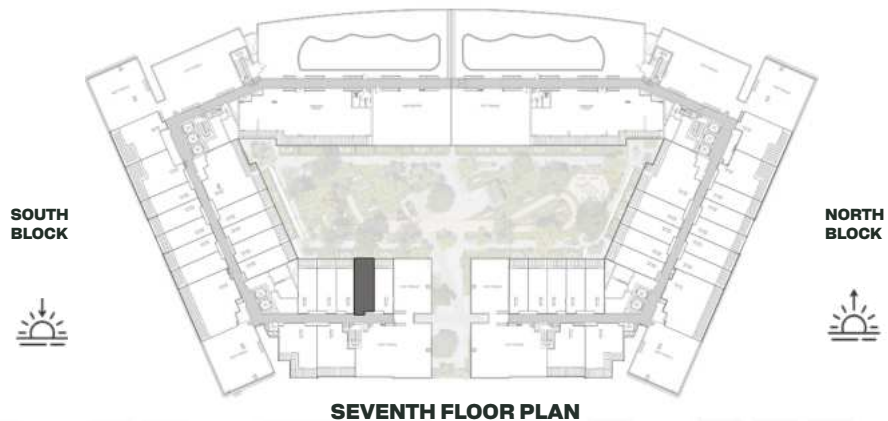

UNIT B709

Deluxe Studio

	SQ.M	SQ.FT
Suite	36.98	398
Balcony	8.06	87
Total area	45.04	485