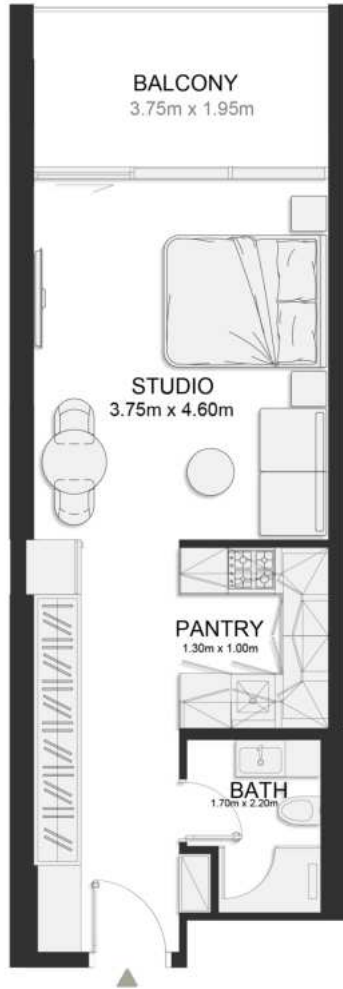

SIXTH FLOOR PLAN

UNIT B641

Signature Studio

	SQ.M	SQ.FT
Suite	39.17	422
Balcony	8.06	87
Total area	47.23	508

SIXTH FLOOR PLAN

UNIT B642

Signature Studio

	SQ.M	SQ.FT
Suite	39.17	422
Balcony	8.06	87
Total area	47.23	508