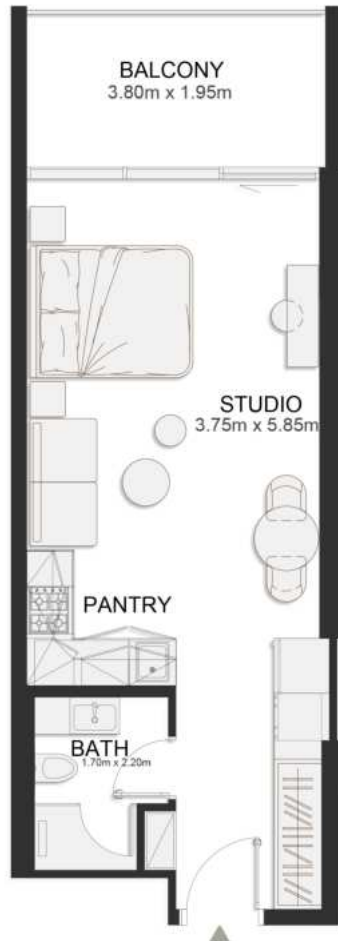

UNIT B235

Deluxe Studio

	SQ.M	SQ.FT
Suite	36.97	398
Balcony	8.06	87
Total area	45.03	485

SECOND FLOOR PLAN