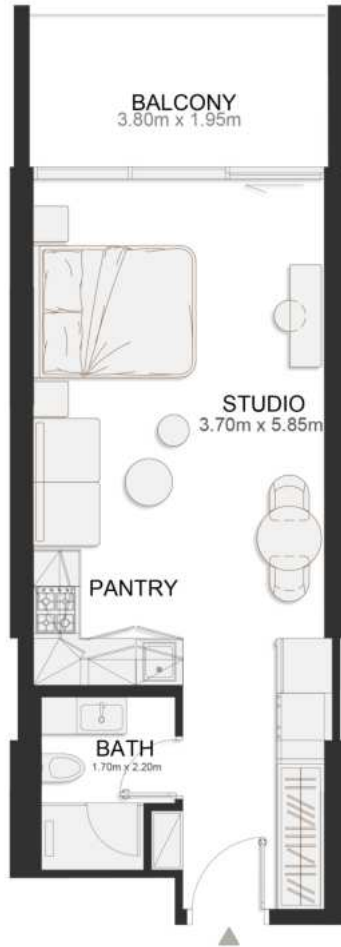

SIXTH FLOOR PLAN

UNIT B605

Signature Studio

	SQ.M	SQ.FT
Suite	39.29	423
Balcony	8.11	87
Total area	47.40	510

SIXTH FLOOR PLAN

UNIT B606

Deluxe Studio

	SQ.M	SQ.FT
Suite	37.04	399
Balcony	8.10	87
Total area	45.14	486

SIXTH FLOOR PLAN

UNIT B607

Deluxe Studio

	SQ.M	SQ.FT
Suite	37.15	400
Balcony	8.06	87
Total area	45.21	487

SIXTH FLOOR PLAN

UNIT B608

Deluxe Studio

	SQ.M	SQ.FT
Suite	36.76	396
Balcony	8.06	87
Total area	44.82	482

SIXTH FLOOR PLAN

UNIT B609

Deluxe Studio

	SQ.M	SQ.FT
Suite	36.97	398
Balcony	8.06	87
Total area	45.03	485

SIXTH FLOOR PLAN

UNIT B610

Deluxe Studio

	SQ.M	SQ.FT
Suite	37.04	399
Balcony	8.05	87
Total area	45.09	485