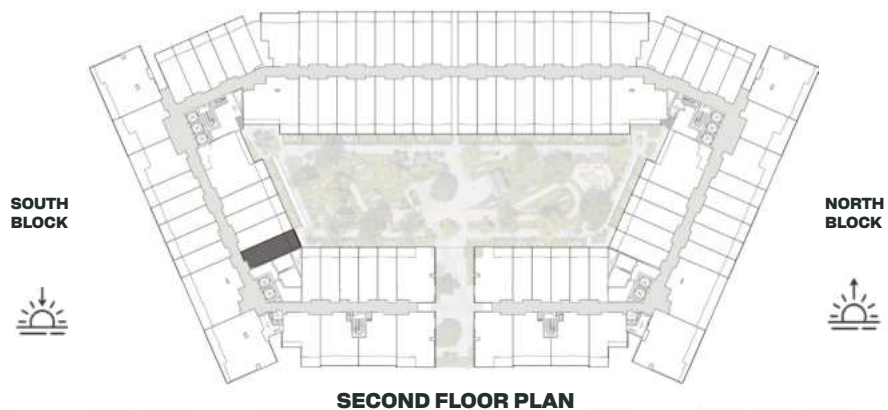

UNIT B205

Signature Studio

	SQ.M	SQ.FT
Suite	39.29	423
Balcony	8.11	87
Total area	47.40	510

SECOND FLOOR PLAN