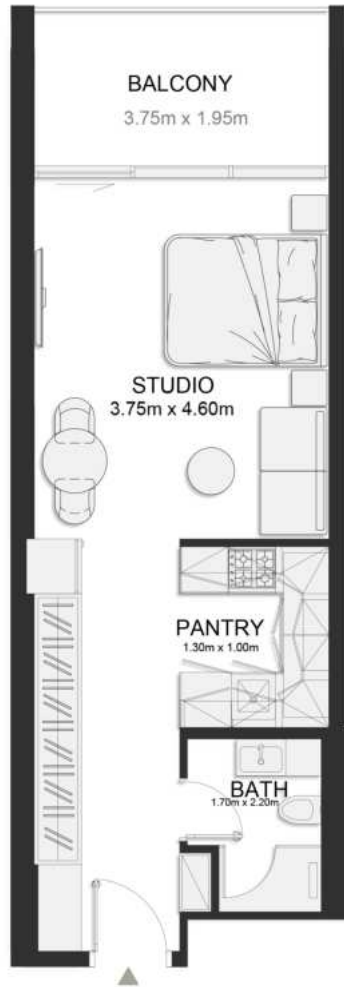

Deluxe Studio

	SQ.M	SQ.FT
Suite	36.97	398
Balcony	8.06	87
Total area	45.03	485

UNIT B440

Signature Studio

	SQ.M	SQ.FT
Suite	39.18	422
Balcony	8.05	87
Total area	47.23	508

FOURTH FLOOR PLAN

UNIT B441

Signature Studio