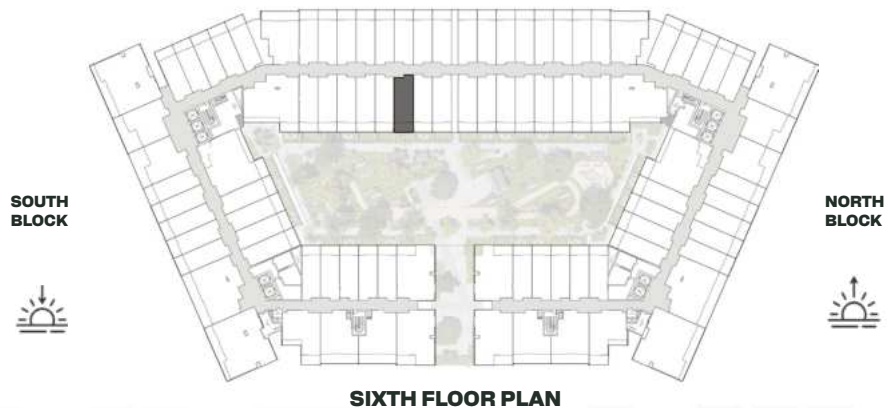

SIXTH FLOOR PLAN

UNIT B641

Signature Studio

	SQ.M	SQ.FT
Suite	39.17	422
Balcony	8.06	87
Total area	47.23	508

SIXTH FLOOR PLAN

UNIT B642

Signature Studio

	SQ.M	SQ.FT
Suite	39.17	422
Balcony	8.06	87
Total area	47.23	508