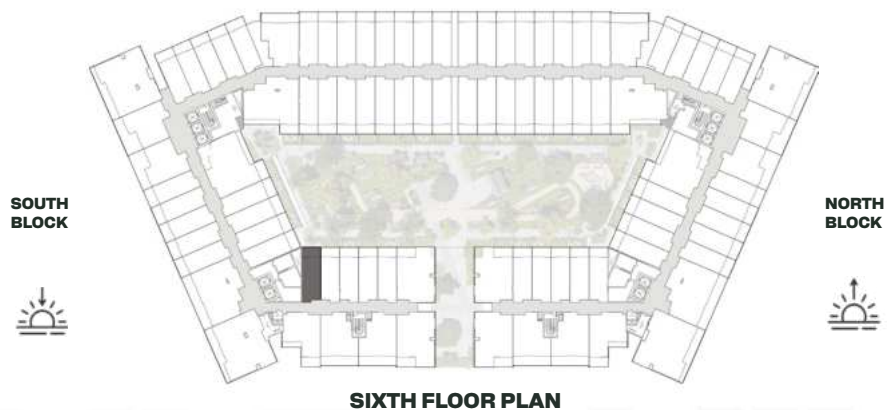

SIXTH FLOOR PLAN

UNIT B605

Signature Studio

	SQ.M	SQ.FT
Suite	39.29	423
Balcony	8.11	87
Total area	47.40	510

SIXTH FLOOR PLAN

UNIT B606

Deluxe Studio

	SQ.M	SQ.FT
Suite	37.04	399
Balcony	8.10	87
Total area	45.14	486