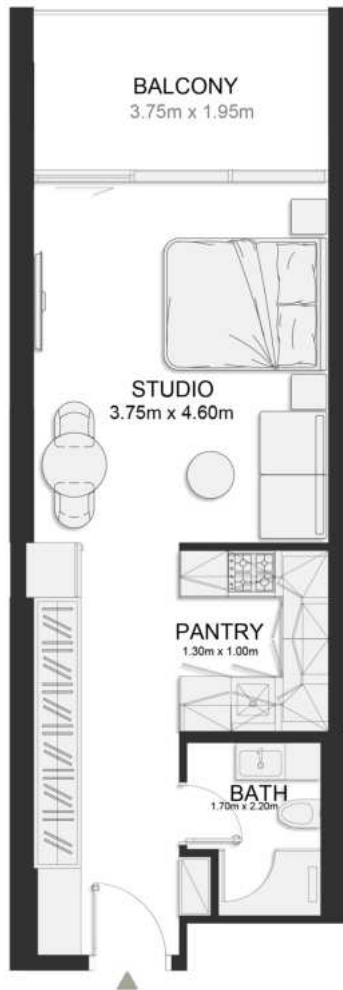

Signature Studio

	SQ.M	SQ.FT
Suite	39.17	422
Balcony	8.06	87
Total area	47.23	508

FIFTH FLOOR PLAN

UNIT B542

Signature Studio

	SQ.M	SQ.FT
Suite	39.17	422
Balcony	8.06	87
Total area	47.23	508

FIFTH FLOOR PLAN