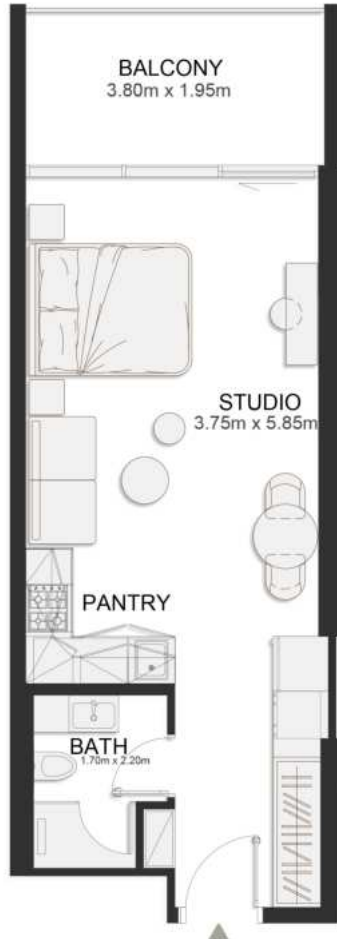

UNIT B637

Deluxe Studio

	SQ.M	SQ.FT
Suite	36.97	398
Balcony	8.06	87
Total area	45.03	485

SIXTH FLOOR PLAN