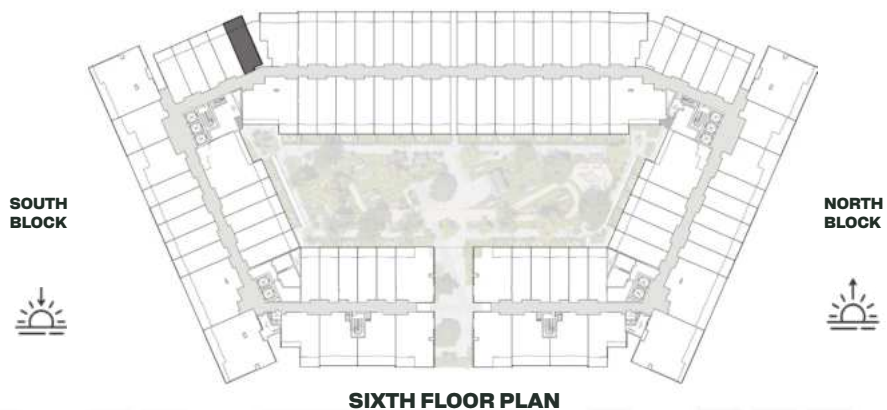

UNIT B629

Deluxe Studio

	SQ.M	SQ.FT
Suite	36.97	398
Balcony	8.06	87
Total area	45.03	485

SIXTH FLOOR PLAN

UNIT B630

Deluxe Studio

	SQ.M	SQ.FT
Suite	37.07	399
Balcony	8.31	89
Total area	45.38	488

SIXTH FLOOR PLAN