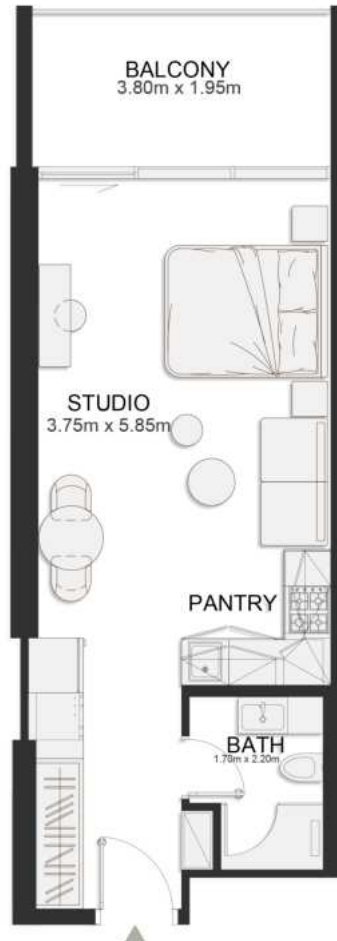

Deluxe Studio

	SQ.M	SQ.FT
Suite	36.97	398
Balcony	8.06	87
Total area	45.03	485

FOURTH FLOOR PLAN

UNIT B436

Deluxe Studio

	SQ.M	SQ.FT
Suite	36.97	398
Balcony	8.06	87
Total area	45.03	485

FOURTH FLOOR PLAN

UNIT B437