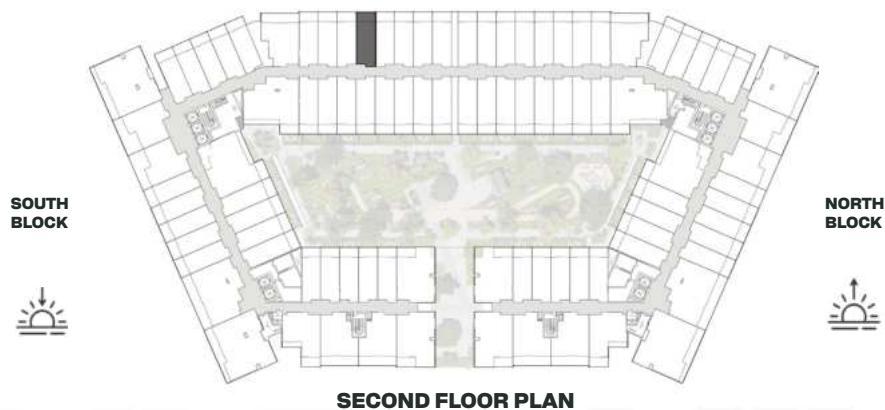

UNIT B235

Deluxe Studio

	SQ.M	SQ.FT
Suite	36.97	398
Balcony	8.06	87
Total area	45.03	485

SECOND FLOOR PLAN