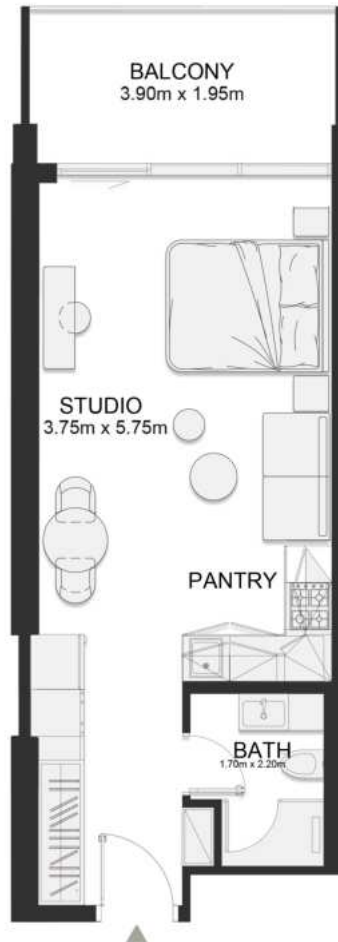

THIRD FLOOR PLAN

UNIT B323

Contemporary One Bedroom

	SQ.M	SQ.FT
Suite	61.11	658
Balcony	22.20	239
Total area	83.31	897

THIRD FLOOR PLAN

UNIT B324

Contemporary One Bedroom

	SQ.M	SQ.FT
Suite	60.99	656
Balcony	22.20	239
Total area	83.19	895