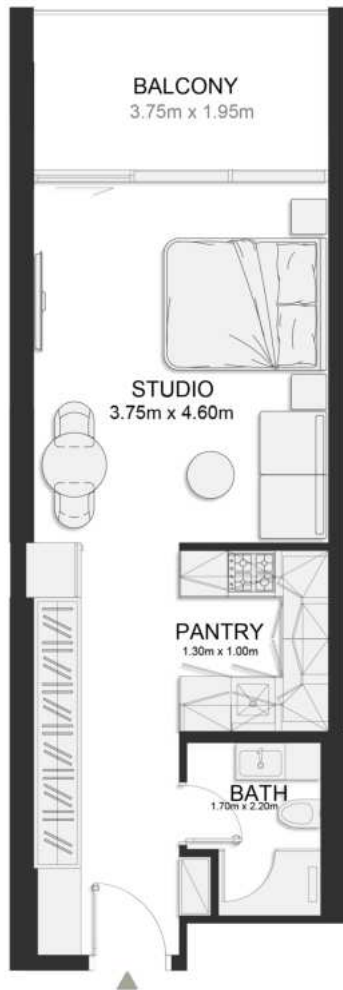

	SQ.M	SQ.FT
Suite	39.17	422
Balcony	8.06	87
Total area	47.23	508

FOURTH FLOOR PLAN

UNIT B444

Signature Studio

	SQ.M	SQ.FT
Suite	39.17	422
Balcony	8.06	87
Total area	47.23	508

FOURTH FLOOR PLAN

UNIT B445

Signature Studio