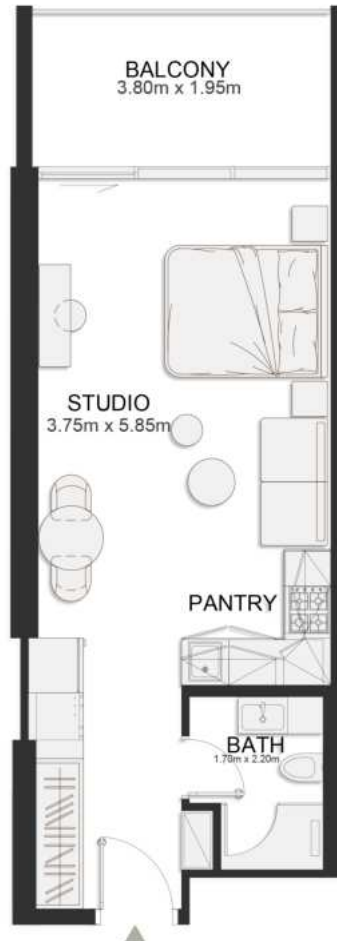

THIRD FLOOR PLAN

UNIT B333

Deluxe Studio

	SQ.M	SQ.FT
Suite	36.97	398
Balcony	8.06	87
Total area	45.03	485

THIRD FLOOR PLAN

UNIT B334

Deluxe Studio

	SQ.M	SQ.FT
Suite	36.97	398
Balcony	8.06	87
Total area	45.03	485