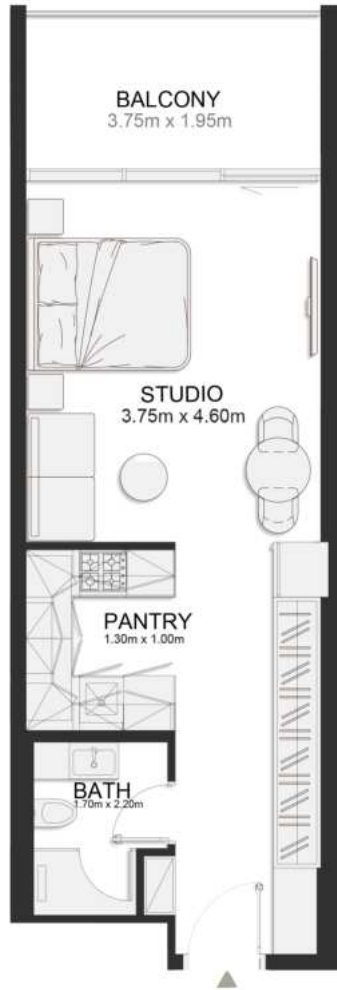

UNIT B547

Signature Studio

	SQ.M	SQ.FT
Suite	39.18	422
Balcony	8.05	87
Total area	47.23	508

FIFTH FLOOR PLAN