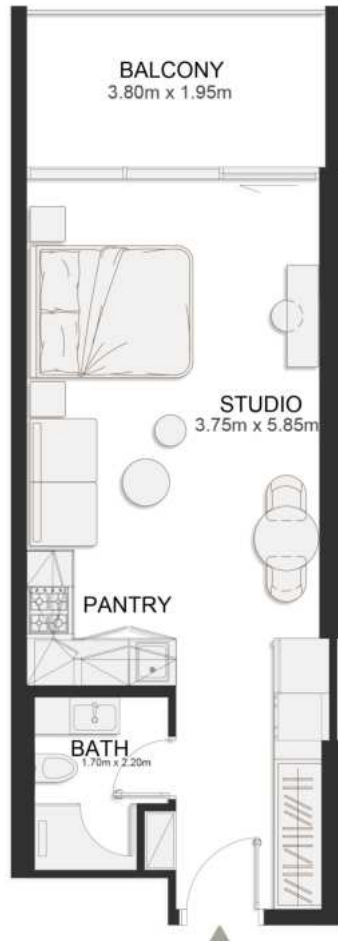

UNIT B329

Deluxe Studio

	SQ.M	SQ.FT
Suite	36.97	398
Balcony	8.06	87
Total area	45.03	485

THIRD FLOOR PLAN