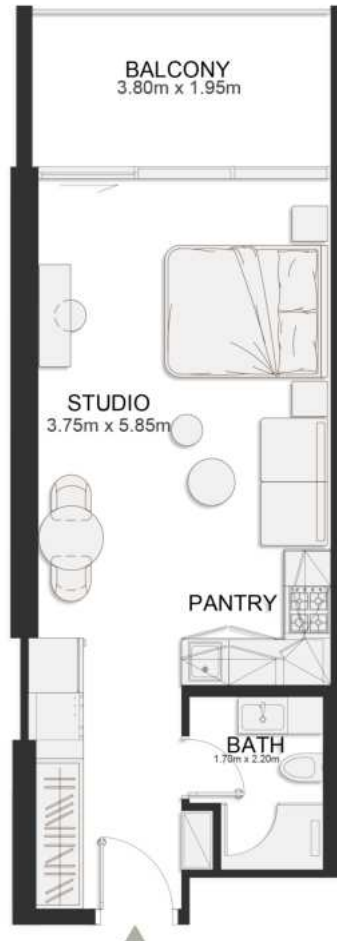

UNIT B237

Deluxe Studio

	SQ.M	SQ.FT
Suite	36.97	398
Balcony	8.06	87
Total area	45.03	485

SECOND FLOOR PLAN

UNIT B238

Deluxe Studio

	SQ.M	SQ.FT
Suite	36.97	398
Balcony	8.06	87
Total area	45.03	485

SECOND FLOOR PLAN