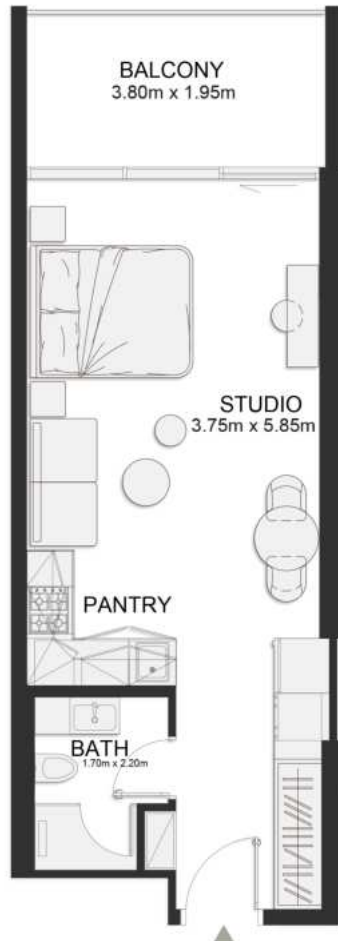

UNIT B427

Deluxe Studio

	SQ.M	SQ.FT
Suite	36.97	398
Balcony	8.06	87
Total area	45.03	485