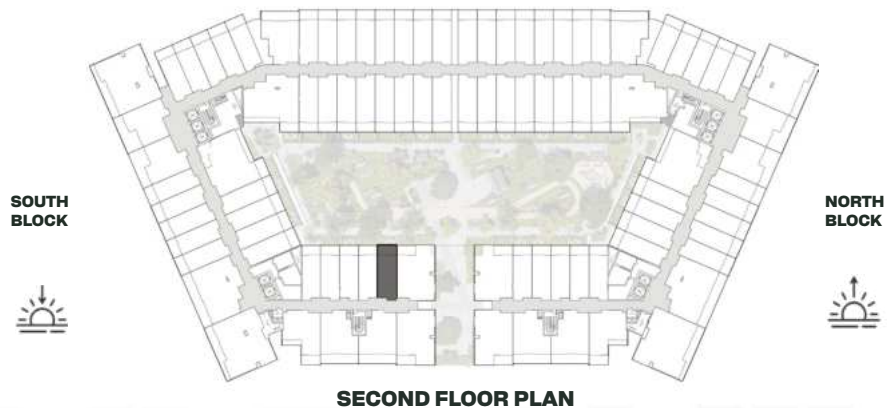

SECOND FLOOR PLAN

UNIT B211

Contemporary Two Bedroom

	SQ.M	SQ.FT
Suite	82.64	890
Balcony	8.05	87
Total area	90.69	976

SECOND FLOOR PLAN

UNIT B212

Contemporary Two Bedroom

	SQ.M	SQ.FT
Suite	82.66	890
Balcony	8.05	87
Total area	90.71	976