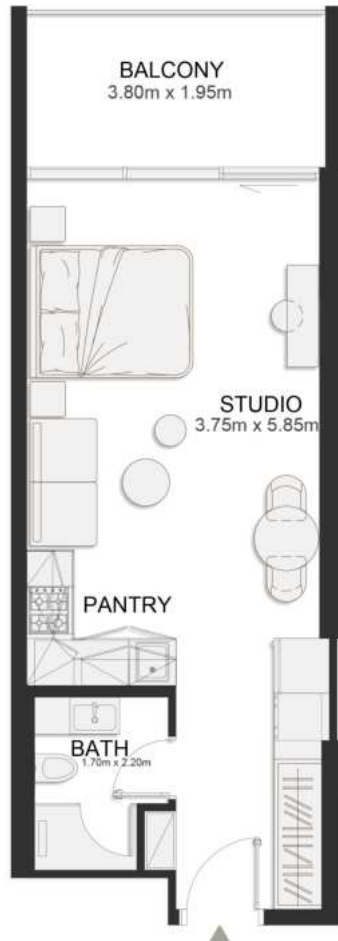

UNIT B139

Deluxe Studio

	SQ.M	SQ.FT
Suite	36.97	398
Balcony	8.06	87
Total area	45.03	485

FIRST FLOOR PLAN