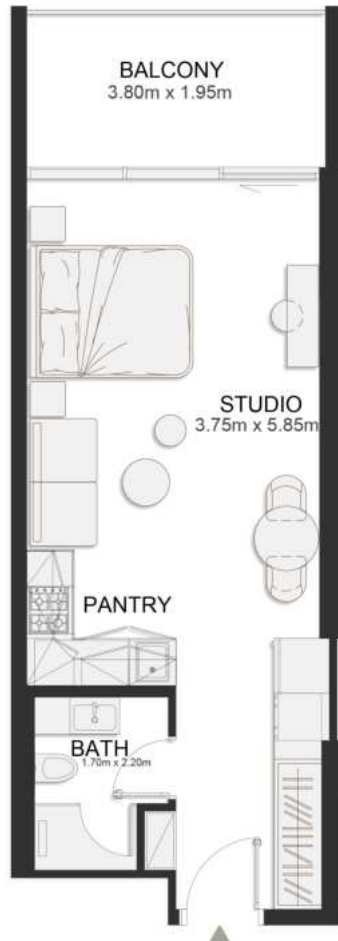

UNIT B239

Deluxe Studio

	SQ.M	SQ.FT
Suite	36.97	398
Balcony	8.06	87
Total area	45.03	485

SECOND FLOOR PLAN