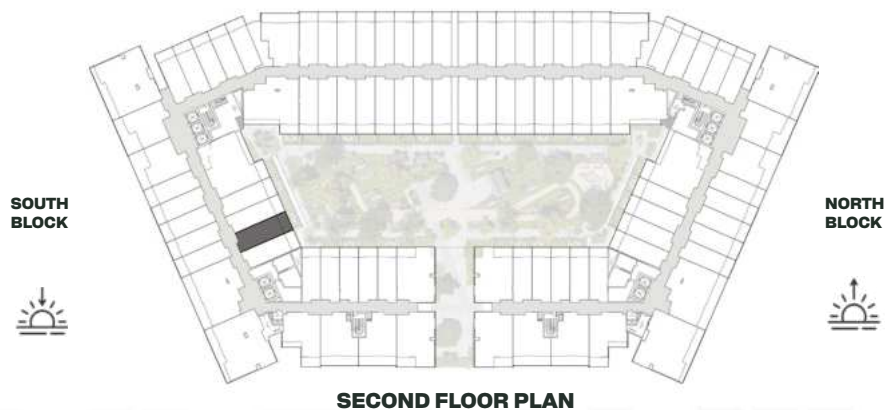

SECOND FLOOR PLAN

UNIT B203

Signature Studio

	SQ.M	SQ.FT
Suite	39.17	422
Balcony	8.06	87
Total area	47.23	508

SECOND FLOOR PLAN

UNIT B204

Signature Studio

	SQ.M	SQ.FT
Suite	39.17	422
Balcony	8.06	87
Total area	47.23	508