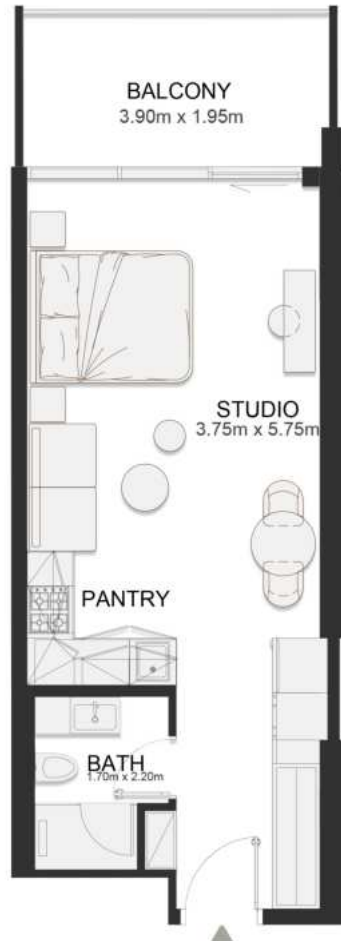

UNIT B221

Deluxe Studio

	SQ.M	SQ.FT
Suite	36.94	398
Balcony	8.09	87
Total area	45.03	485

SECOND FLOOR PLAN