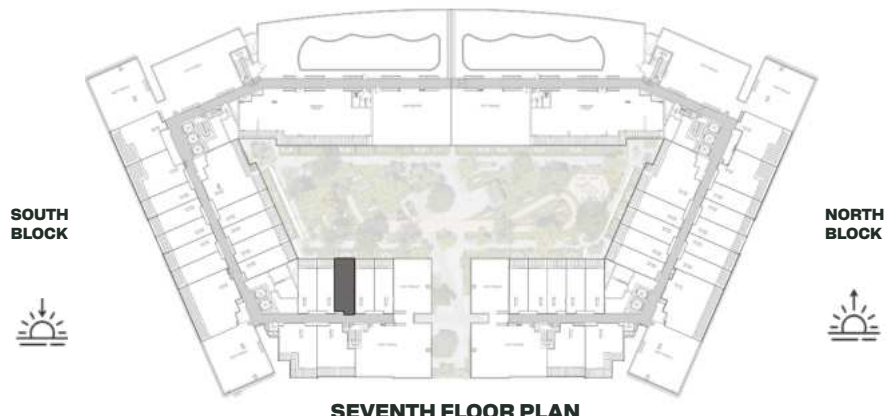

SEVENTH FLOOR PLAN

UNIT B707

Deluxe Studio

	SQ.M	SQ.FT
Suite	37.15	400
Balcony	8.05	87
Total area	45.20	487

SEVENTH FLOOR PLAN

UNIT B708

Deluxe Studio

	SQ.M	SQ.FT
Suite	36.77	396
Balcony	8.05	87
Total area	44.82	482