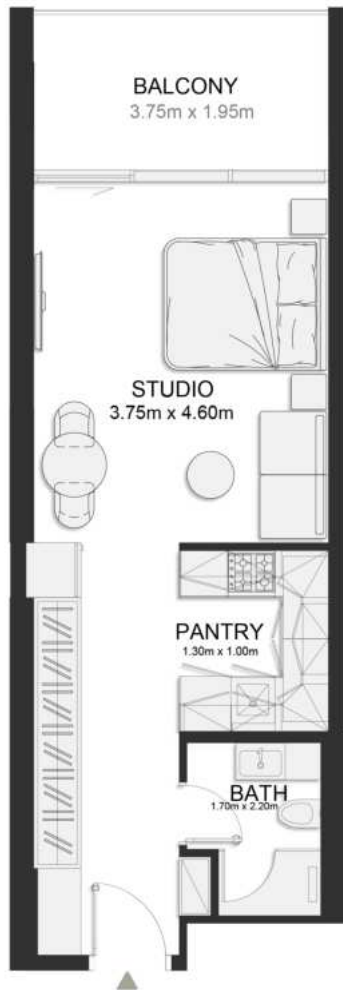

UNIT B543

Signature Studio

	SQ.M	SQ.FT
Suite	39.17	422
Balcony	8.06	87
Total area	47.23	508

FIFTH FLOOR PLAN

UNIT B544

Signature Studio

	SQ.M	SQ.FT
Suite	39.17	422
Balcony	8.06	87
Total area	47.23	508

FIFTH FLOOR PLAN