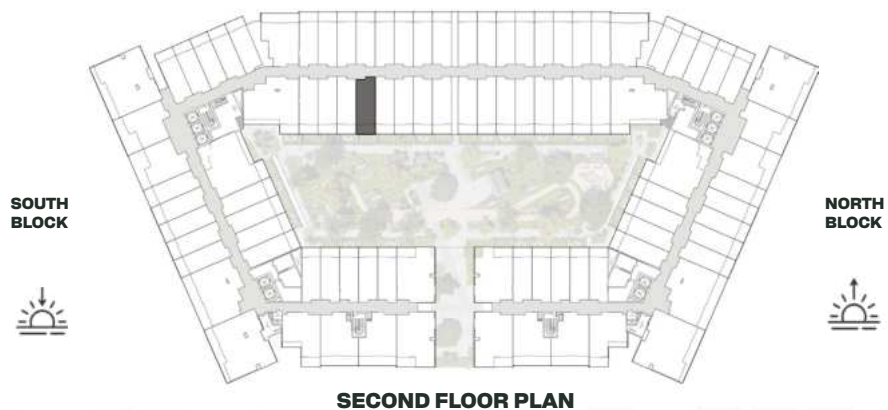

UNIT B243

Signature Studio

	SQ.M	SQ.FT
Suite	39.17	422
Balcony	8.06	87
Total area	47.23	508

SECOND FLOOR PLAN

UNIT B244

Signature Studio

	SQ.M	SQ.FT
Suite	39.17	422
Balcony	8.06	87
Total area	47.23	508

UNIT B245