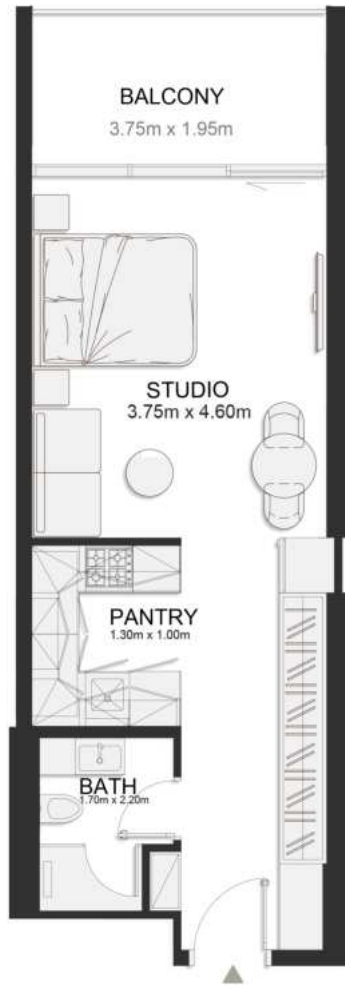

UNIT B543

Signature Studio

	SQ.M	SQ.FT
Suite	39.17	422
Balcony	8.06	87
Total area	47.23	508

FIFTH FLOOR PLAN