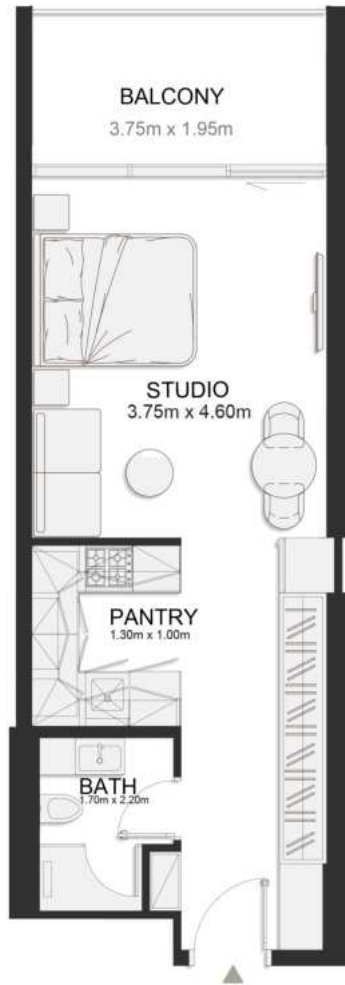

UNIT B545

Signature Studio

	SQ.M	SQ.FT
Suite	39.17	422
Balcony	8.06	87
Total area	47.23	508

FIFTH FLOOR PLAN