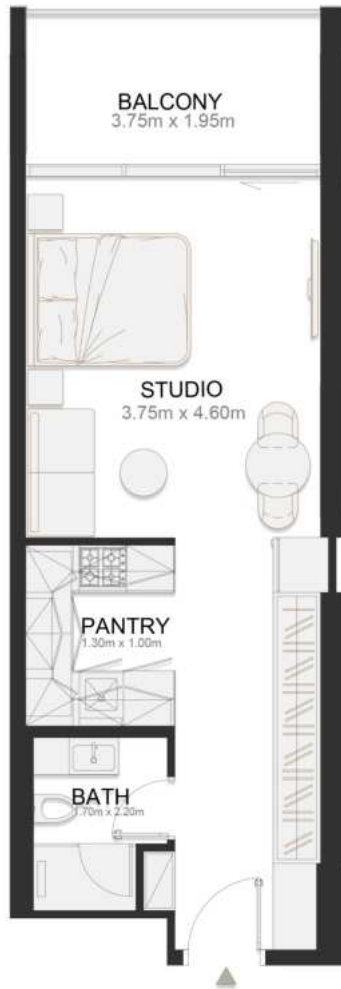

SECOND FLOOR PLAN

UNIT B203

Signature Studio

	SQ.M	SQ.FT
Suite	39.17	422
Balcony	8.06	87
Total area	47.23	508

SECOND FLOOR PLAN

UNIT B204

Signature Studio

	SQ.M	SQ.FT
Suite	39.17	422
Balcony	8.06	87
Total area	47.23	508