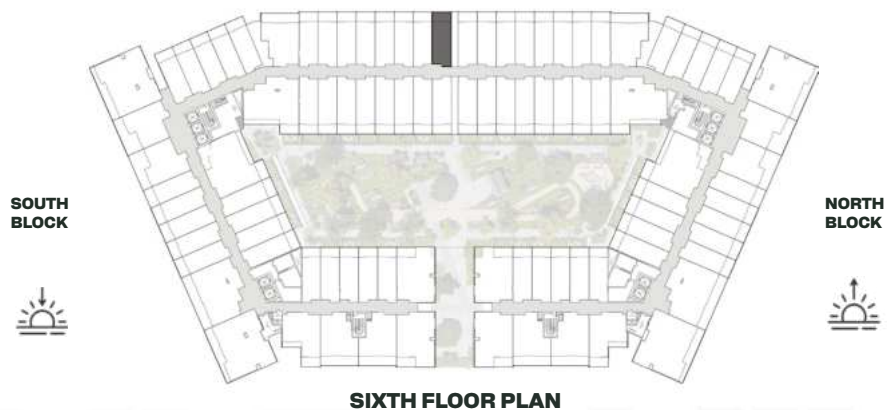

UNIT B639

Deluxe Studio

	SQ.M	SQ.FT
Suite	36.97	398
Balcony	8.06	87
Total area	45.03	485

SIXTH FLOOR PLAN