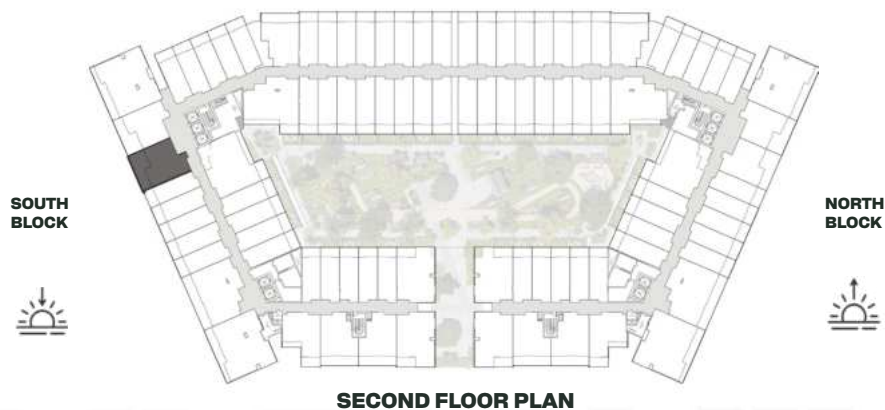

UNIT B223

Contemporary One Bedroom

	SQ.M	SQ.FT
Suite	61.11	658
Balcony	22.20	239
Total area	83.31	897

SECOND FLOOR PLAN