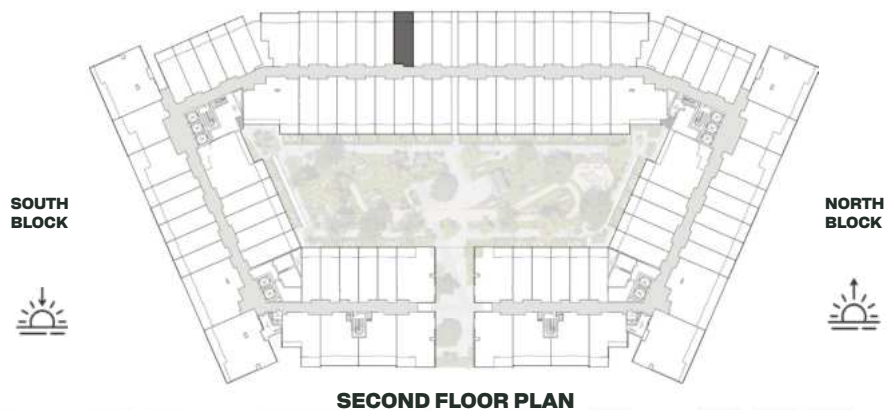

UNIT B237

Deluxe Studio

	SQ.M	SQ.FT
Suite	36.97	398
Balcony	8.06	87
Total area	45.03	485

SECOND FLOOR PLAN