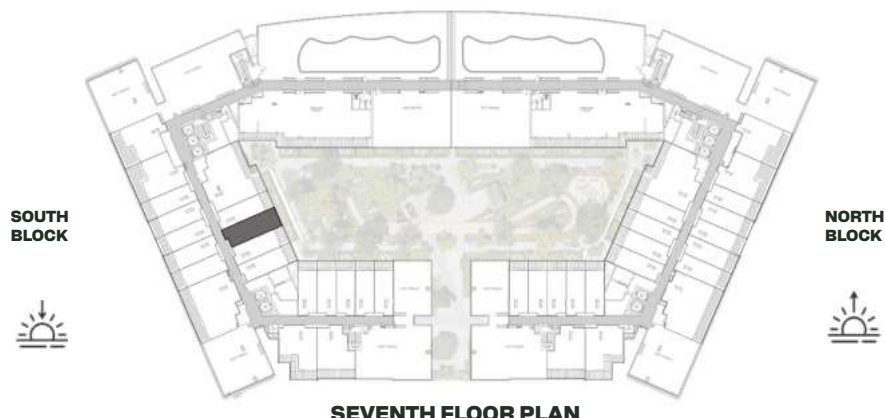

UNIT B703

Signature Studio

	SQ.M	SQ.FT
Suite	39.17	422
Balcony	8.06	87
Total area	47.23	508

SEVENTH FLOOR PLAN