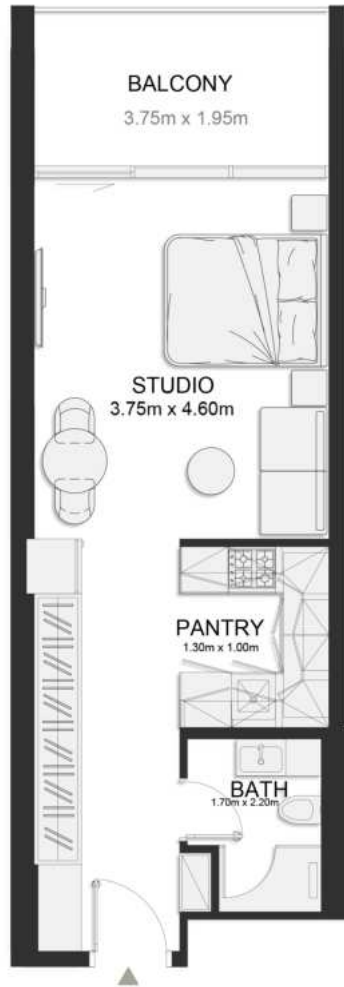

UNIT B239

Deluxe Studio

	SQ.M	SQ.FT
Suite	36.97	398
Balcony	8.06	87
Total area	45.03	485

SECOND FLOOR PLAN

UNIT B240

Signature Studio

	SQ.M	SQ.FT
Suite	39.18	422
Balcony	8.05	87
Total area	47.23	508

UNIT B241