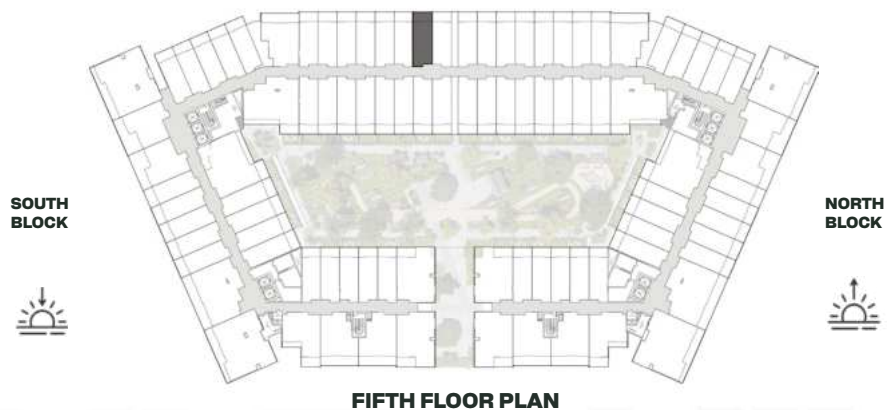

UNIT B537

Deluxe Studio

	SQ.M	SQ.FT
Suite	36.97	398
Balcony	8.06	87
Total area	45.03	485

FIFTH FLOOR PLAN

UNIT B538

Deluxe Studio

	SQ.M	SQ.FT
Suite	36.97	398
Balcony	8.06	87
Total area	45.03	485

FIFTH FLOOR PLAN