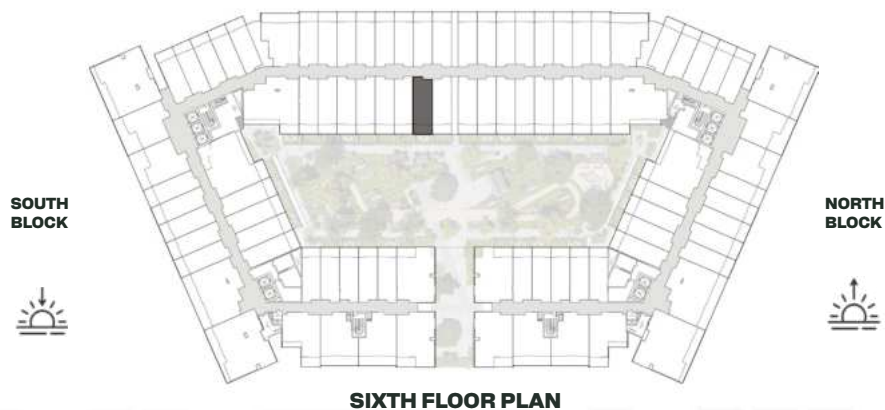

UNIT B641

Signature Studio

	SQ.M	SQ.FT
Suite	39.17	422
Balcony	8.06	87
Total area	47.23	508

SIXTH FLOOR PLAN