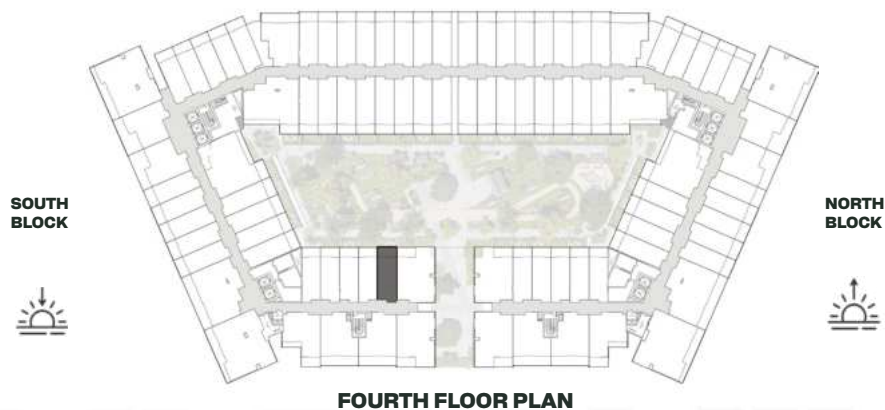

FOURTH FLOOR PLAN

UNIT B411

Contemporary Two Bedroom

	SQ.M	SQ.FT
Suite	82.64	890
Balcony	8.05	87
Total area	90.69	976

FOURTH FLOOR PLAN

UNIT B412

Contemporary Two Bedroom

	SQ.M	SQ.FT
Suite	82.66	890
Balcony	8.05	87
Total area	90.71	976