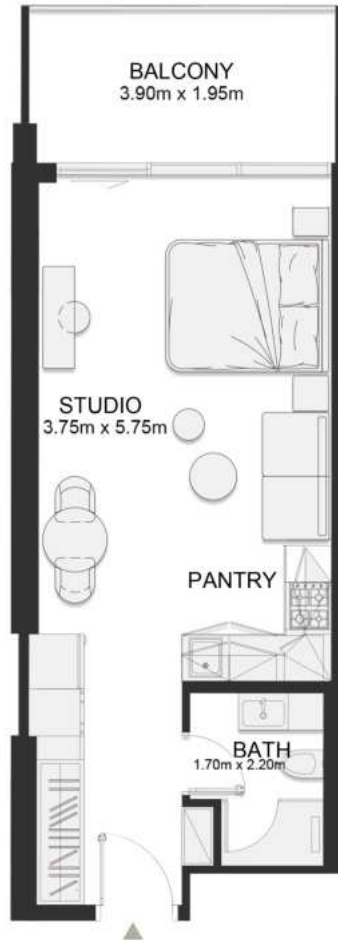

UNIT B419

Deluxe Studio

	SQ.M	SQ.FT
Suite	36.94	398
Balcony	8.09	87
Total area	45.03	485

FOURTH FLOOR PLAN

UNIT B420

Deluxe Studio

	SQ.M	SQ.FT
Suite	36.93	398
Balcony	8.08	87
Total area	45.01	484

FOURTH FLOOR PLAN