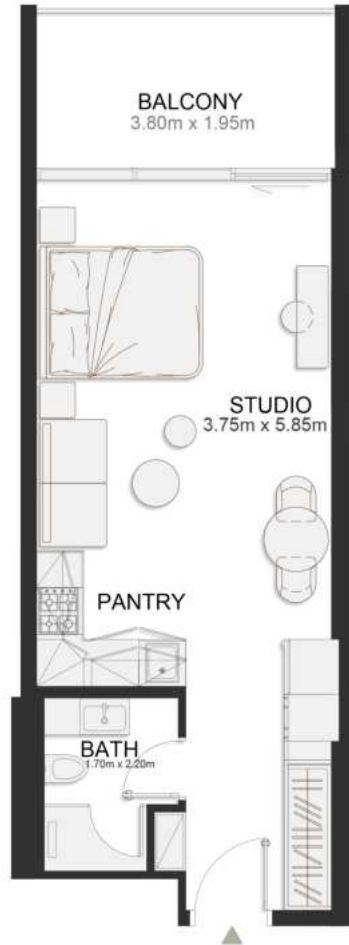

UNIT B507

Deluxe Studio

	SQ.M	SQ.FT
Suite	37.15	400
Balcony	8.06	87
Total area	45.21	487

FIFTH FLOOR PLAN