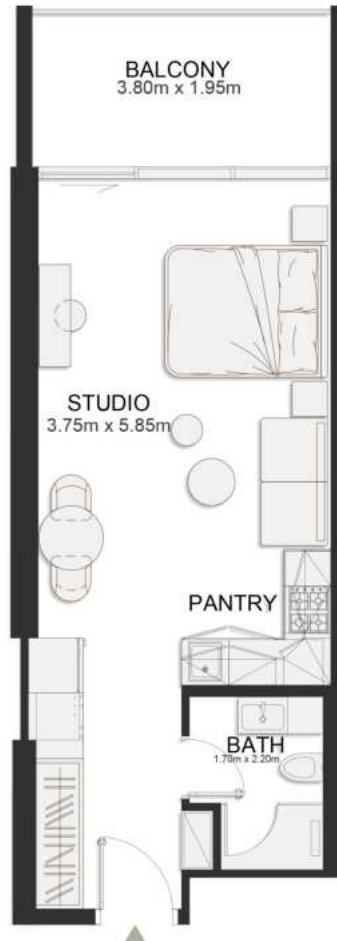

SIXTH FLOOR PLAN

UNIT B633

Deluxe Studio

	SQ.M	SQ.FT
Suite	36.97	398
Balcony	8.06	87
Total area	45.03	485

SIXTH FLOOR PLAN

UNIT B634

Deluxe Studio

	SQ.M	SQ.FT
Suite	36.97	398
Balcony	8.06	87
Total area	45.03	485