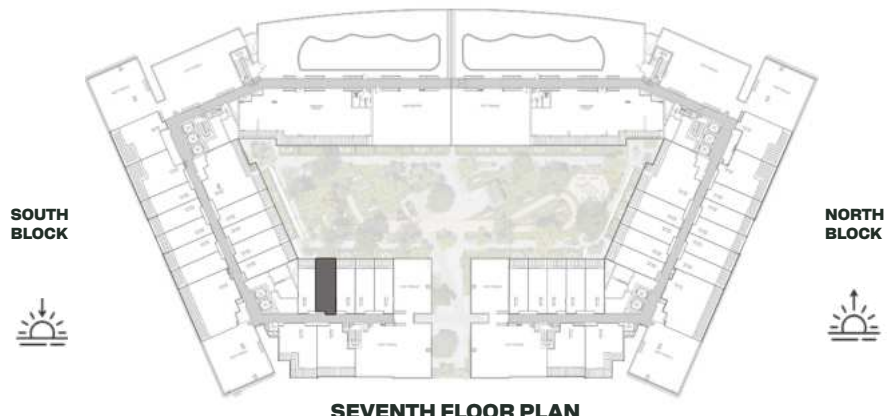

UNIT B707

Deluxe Studio

	SQ.M	SQ.FT
Suite	37.15	400
Balcony	8.05	87
Total area	45.20	487

SEVENTH FLOOR PLAN