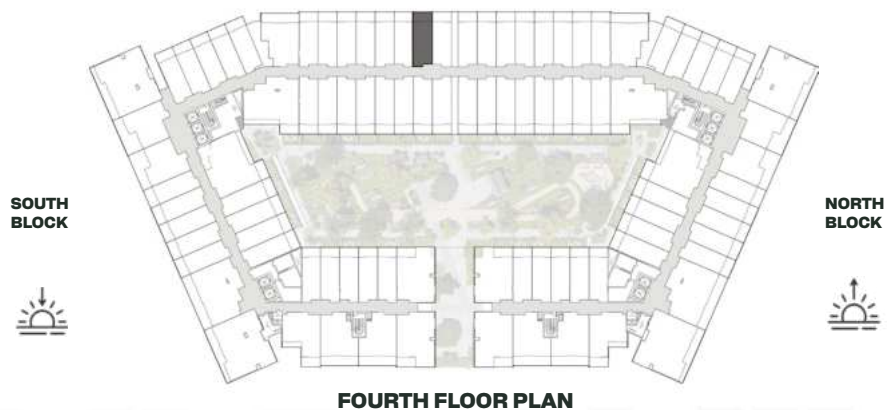

Deluxe Studio

	SQ.M	SQ.FT
Suite	36.97	398
Balcony	8.06	87
Total area	45.03	485

FOURTH FLOOR PLAN

UNIT B438

Deluxe Studio

	SQ.M	SQ.FT
Suite	36.97	398
Balcony	8.06	87
Total area	45.03	485

FOURTH FLOOR PLAN

UNIT B439