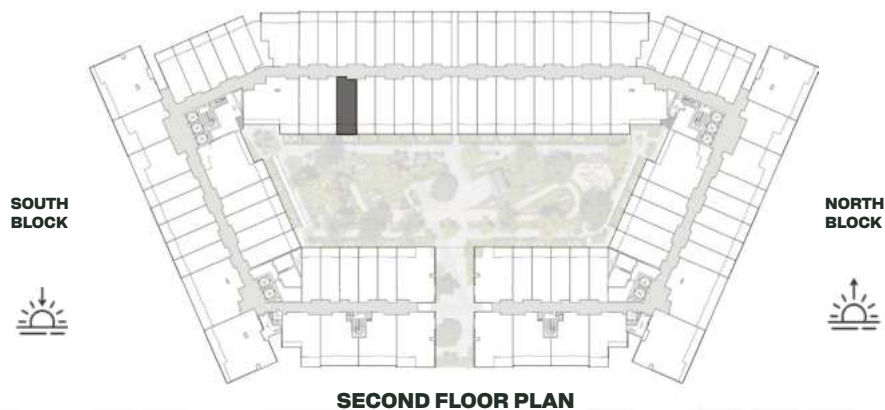

UNIT B245

Signature Studio

	SQ.M	SQ.FT
Suite	39.17	422
Balcony	8.06	87
Total area	47.23	508

SECOND FLOOR PLAN