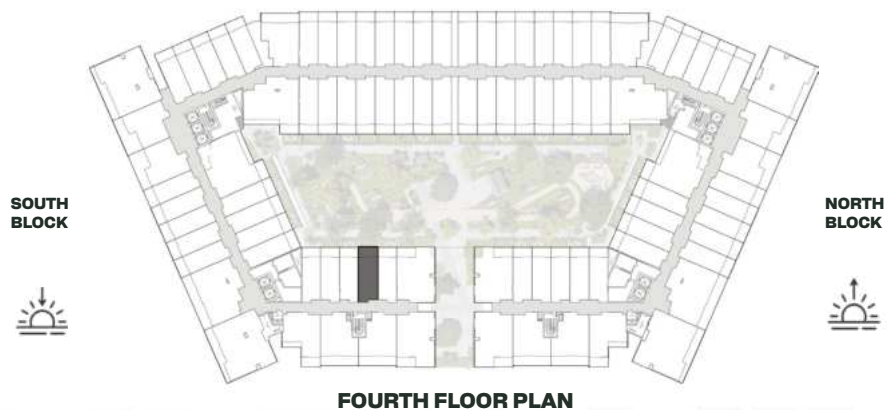

UNIT B409

Deluxe Studio

	SQ.M	SQ.FT
Suite	36.97	398
Balcony	8.06	87
Total area	45.03	485

FOURTH FLOOR PLAN