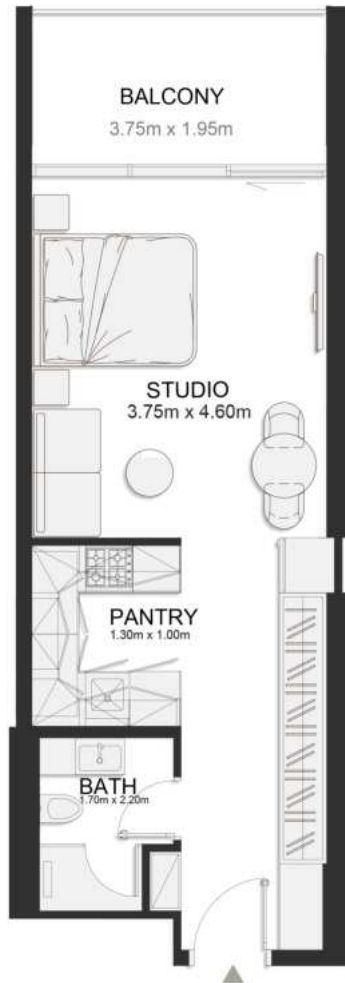

UNIT B241

Signature Studio

	SQ.M	SQ.FT
Suite	39.17	422
Balcony	8.06	87
Total area	47.23	508

SECOND FLOOR PLAN