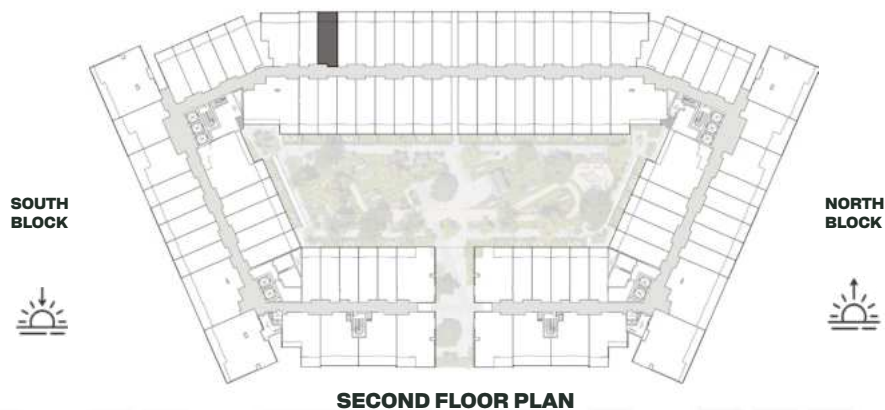

UNIT B233

Deluxe Studio

	SQ.M	SQ.FT
Suite	36.97	398
Balcony	8.06	87
Total area	45.03	485

SECOND FLOOR PLAN