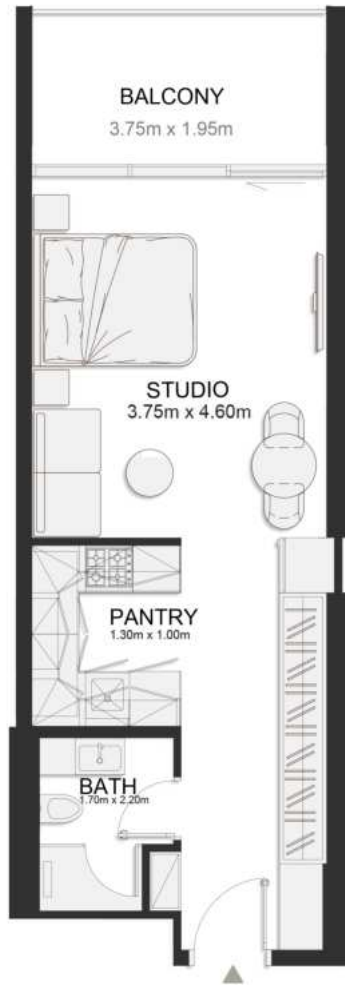

THIRD FLOOR PLAN

UNIT B343

Signature Studio

	SQ.M	SQ.FT
Suite	39.17	422
Balcony	8.06	87
Total area	47.23	508

THIRD FLOOR PLAN

UNIT B344

Signature Studio

	SQ.M	SQ.FT
Suite	39.17	422
Balcony	8.06	87
Total area	47.23	508