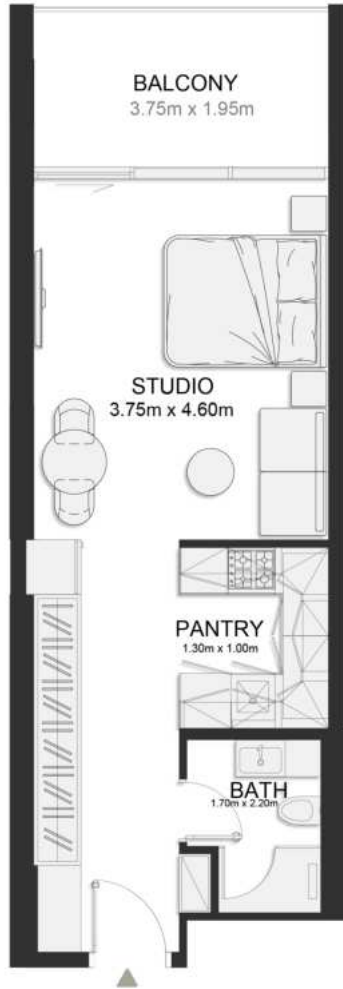

SIXTH FLOOR PLAN

UNIT B645

Signature Studio

	SQ.M	SQ.FT
Suite	39.17	422
Balcony	8.06	87
Total area	47.23	508

SIXTH FLOOR PLAN

UNIT B646

Signature Studio

	SQ.M	SQ.FT
Suite	39.17	422
Balcony	8.06	87
Total area	47.23	508