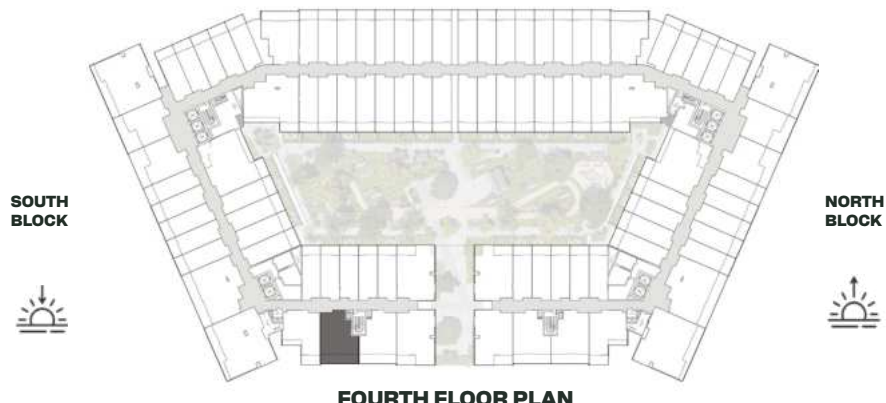

FOURTH FLOOR PLAN

UNIT B413

Contemporary One Bedroom

	SQ.M	SQ.FT
Suite	62.18	669
Balcony	16.10	173
Total area	78.28	843

FOURTH FLOOR PLAN

UNIT B414

Contemporary One Bedroom

	SQ.M	SQ.FT
Suite	62.19	669
Balcony	16.12	174
Total area	78.31	843