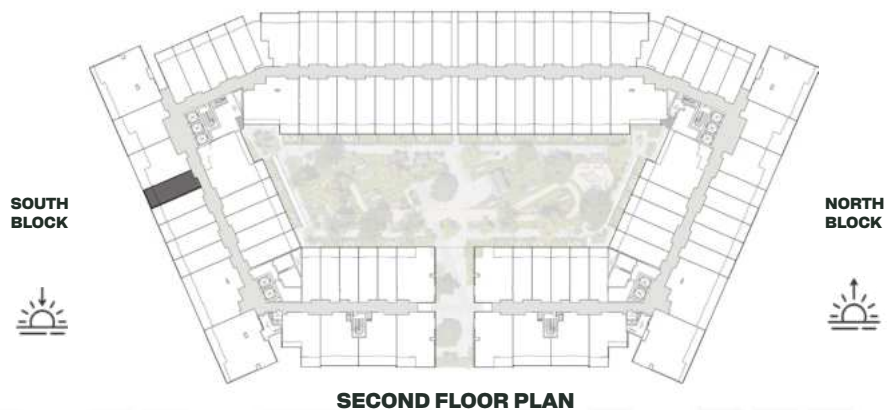

SECOND FLOOR PLAN

UNIT B221

Deluxe Studio

	SQ.M	SQ.FT
Suite	36.94	398
Balcony	8.09	87
Total area	45.03	485

SECOND FLOOR PLAN

UNIT B222

Deluxe Studio

	SQ.M	SQ.FT
Suite	36.84	397
Balcony	8.08	87
Total area	44.92	484