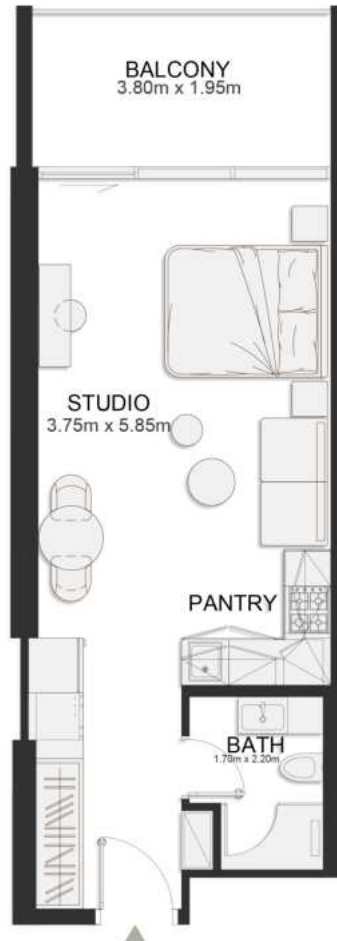

SIXTH FLOOR PLAN

UNIT B637

Deluxe Studio

	SQ.M	SQ.FT
Suite	36.97	398
Balcony	8.06	87
Total area	45.03	485

SIXTH FLOOR PLAN

UNIT B638

Deluxe Studio

	SQ.M	SQ.FT
Suite	36.97	398
Balcony	8.06	87
Total area	45.03	485