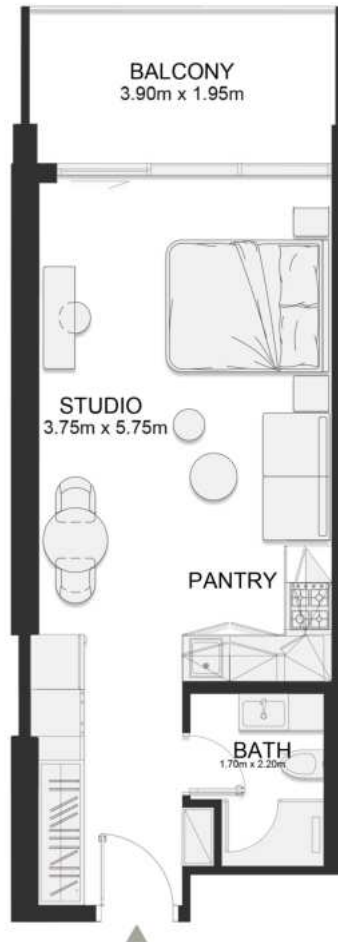

UNIT B721

Deluxe Studio

	SQ.M	SQ.FT
Suite	36.94	398
Balcony	8.09	87
Total area	45.03	485

SEVENTH FLOOR PLAN

UNIT B722

Deluxe Studio

	SQ.M	SQ.FT
Suite	36.84	397
Balcony	8.08	87
Total area	44.92	484

SEVENTH FLOOR PLAN