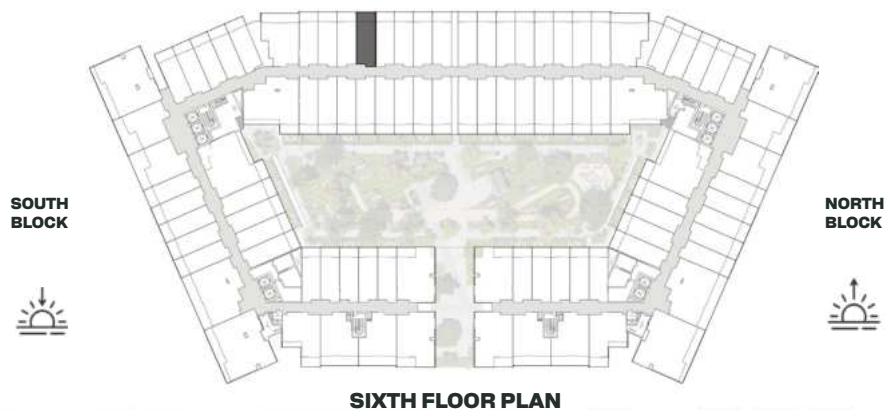

UNIT B635

Deluxe Studio

	SQ.M	SQ.FT
Suite	36.97	398
Balcony	8.06	87
Total area	45.03	485

SIXTH FLOOR PLAN