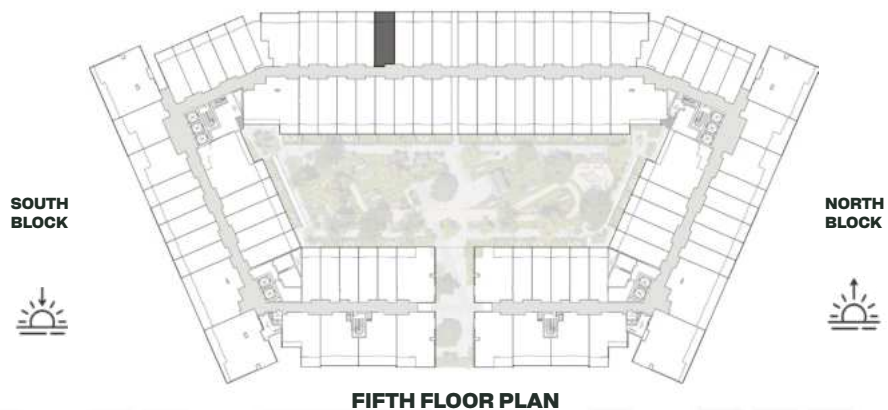

FIFTH FLOOR PLAN

UNIT B535

Deluxe Studio

	SQ.M	SQ.FT
Suite	36.97	398
Balcony	8.06	87
Total area	45.03	485

FIFTH FLOOR PLAN

UNIT B536

Deluxe Studio

	SQ.M	SQ.FT
Suite	36.97	398
Balcony	8.06	87
Total area	45.03	485