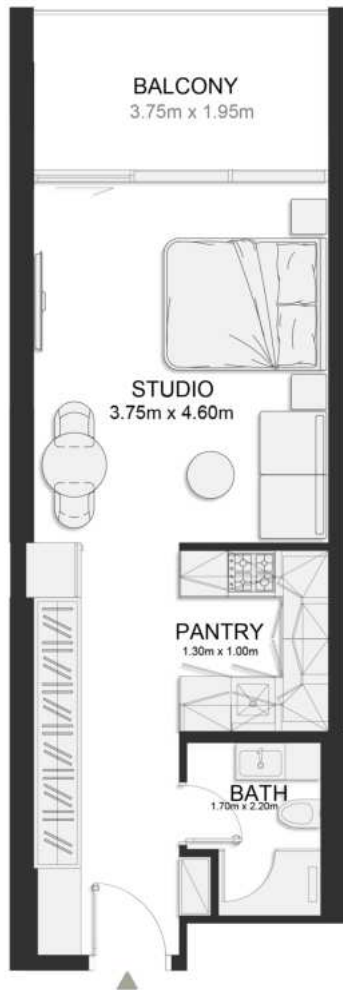

THIRD FLOOR PLAN

UNIT B343

Signature Studio

	SQ.M	SQ.FT
Suite	39.17	422
Balcony	8.06	87
Total area	47.23	508

THIRD FLOOR PLAN

UNIT B344

Signature Studio

	SQ.M	SQ.FT
Suite	39.17	422
Balcony	8.06	87
Total area	47.23	508