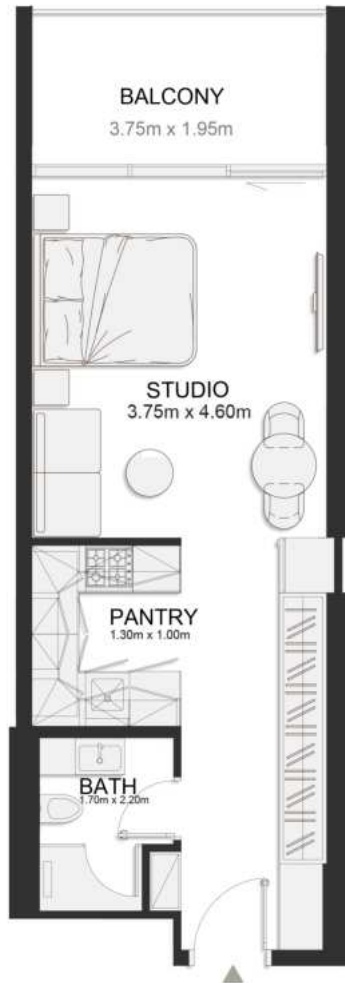

UNIT B541

Signature Studio

	SQ.M	SQ.FT
Suite	39.17	422
Balcony	8.06	87
Total area	47.23	508

FIFTH FLOOR PLAN