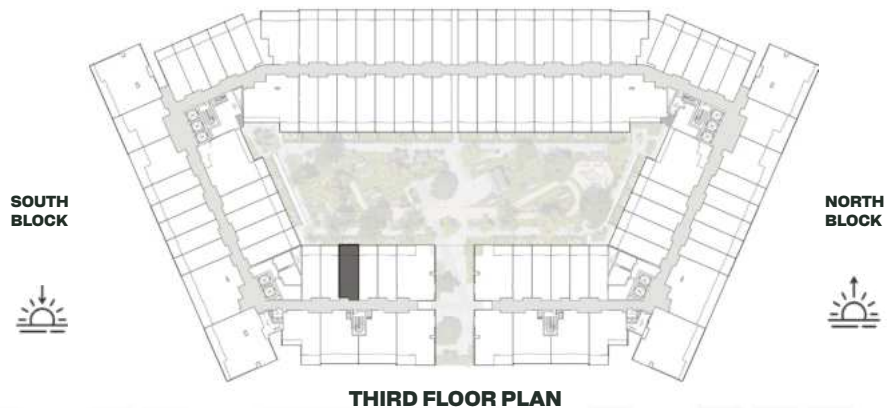

UNIT B307

Deluxe Studio

	SQ.M	SQ.FT
Suite	37.15	400
Balcony	8.06	87
Total area	45.21	487

THIRD FLOOR PLAN

UNIT B308

Deluxe Studio

	SQ.M	SQ.FT
Suite	36.76	396
Balcony	8.06	87
Total area	44.82	482

THIRD FLOOR PLAN