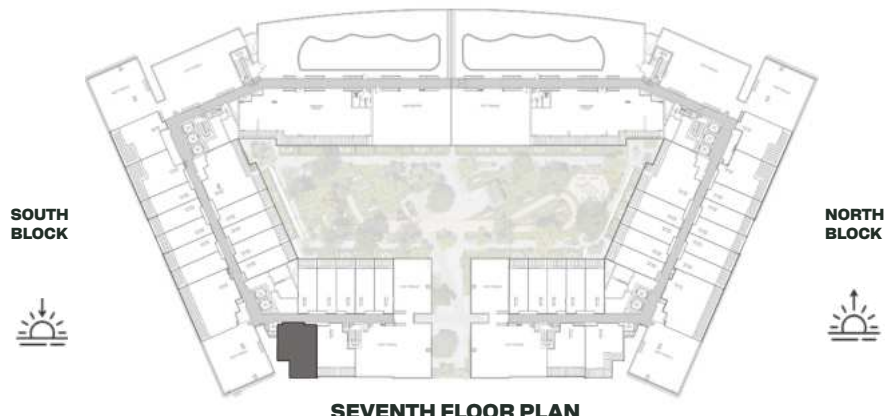

UNIT B715

Contemporary One Bedroom

	SQ.M	SQ.FT
Suite	61.12	658
Balcony	20.48	220
Total area	81.60	878