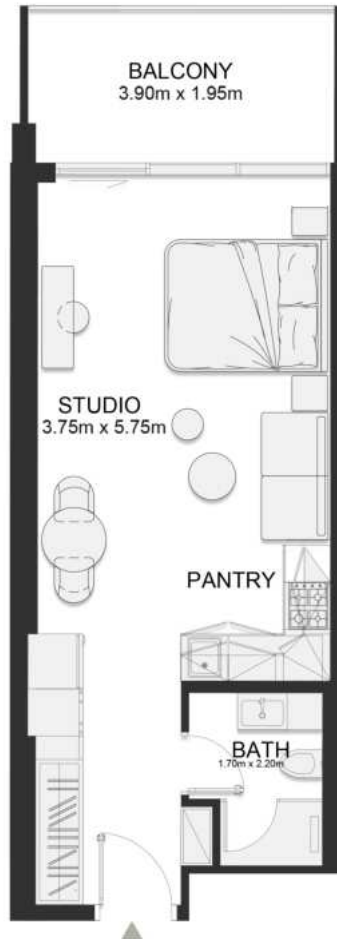

FIRST FLOOR PLAN

UNIT B117

Executive Two Bedroom Residence

	SQ.M	SQ.FT
Suite	101.1	1,088
Balcony	24.26	261
Total area	125.36	1,349

FIRST FLOOR PLAN

UNIT B118

Deluxe Studio

	SQ.M	SQ.FT
Suite	37.06	399
Balcony	8.08	87
Total area	45.14	486