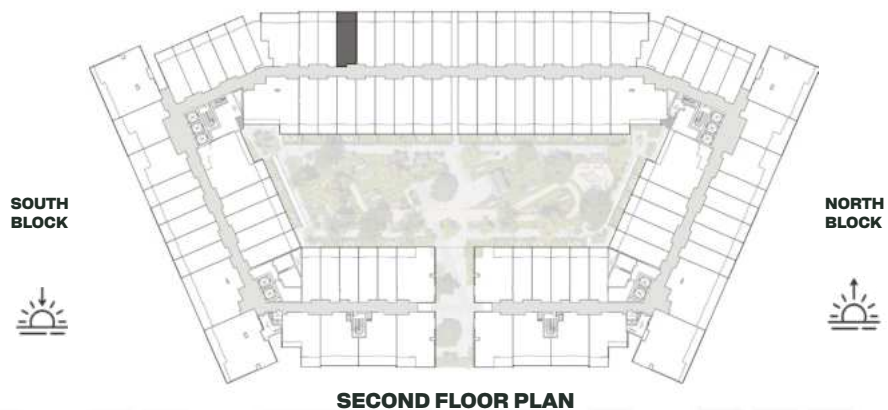

UNIT B233

Deluxe Studio

	SQ.M	SQ.FT
Suite	36.97	398
Balcony	8.06	87
Total area	45.03	485

SECOND FLOOR PLAN

UNIT B234

Deluxe Studio

	SQ.M	SQ.FT
Suite	36.97	398
Balcony	8.06	87
Total area	45.03	485

SECOND FLOOR PLAN