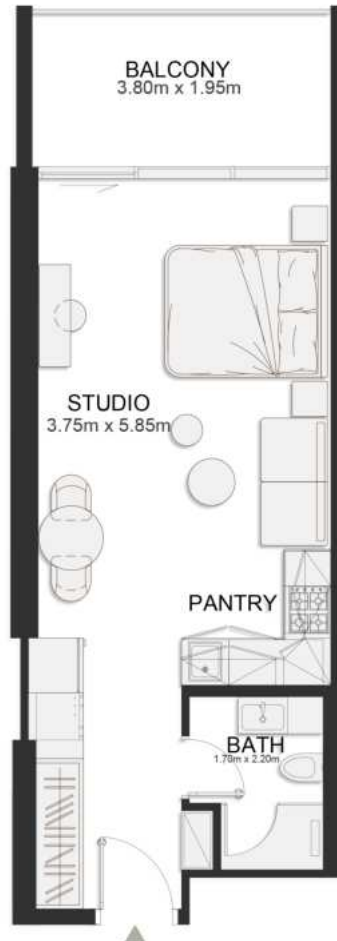

Deluxe Studio

	SQ.M	SQ.FT
Suite	36.97	398
Balcony	8.06	87
Total area	45.03	485

FOURTH FLOOR PLAN

UNIT B438

Deluxe Studio

	SQ.M	SQ.FT
Suite	36.97	398
Balcony	8.06	87
Total area	45.03	485

FOURTH FLOOR PLAN

UNIT B439