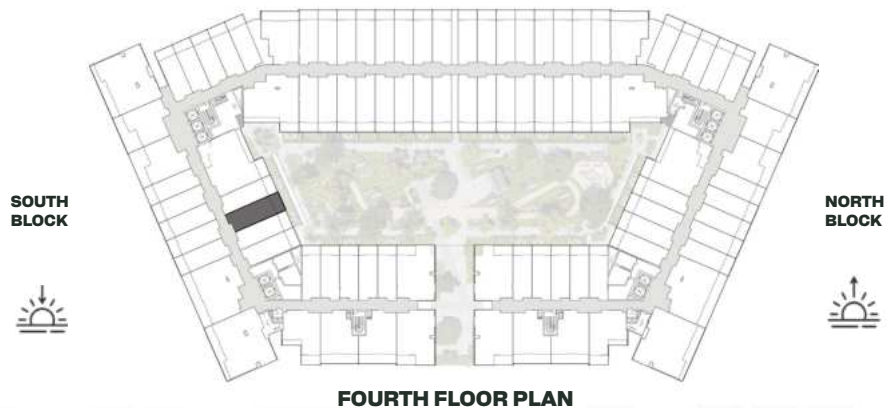

UNIT B403

Signature Studio

	SQ.M	SQ.FT
Suite	39.17	422
Balcony	8.06	87
Total area	47.23	508

FOURTH FLOOR PLAN