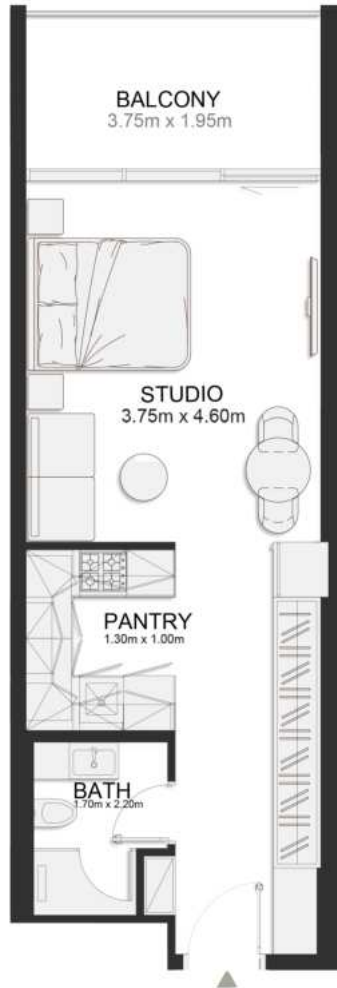

UNIT B447

Signature Studio

	SQ.M	SQ.FT
Suite	39.18	422
Balcony	8.05	87
Total area	47.23	508

FOURTH FLOOR PLAN