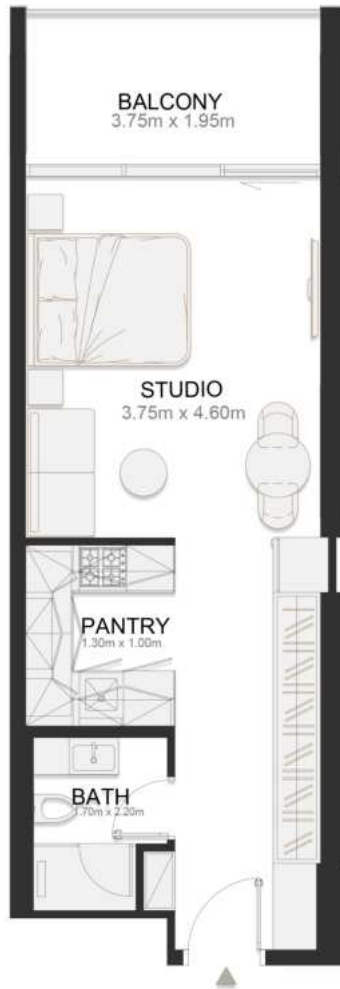

THIRD FLOOR PLAN

UNIT B303

Signature Studio

	SQ.M	SQ.FT
Suite	39.17	422
Balcony	8.06	87
Total area	47.23	508

THIRD FLOOR PLAN

UNIT B304

Signature Studio

	SQ.M	SQ.FT
Suite	39.17	422
Balcony	8.06	87
Total area	47.23	508