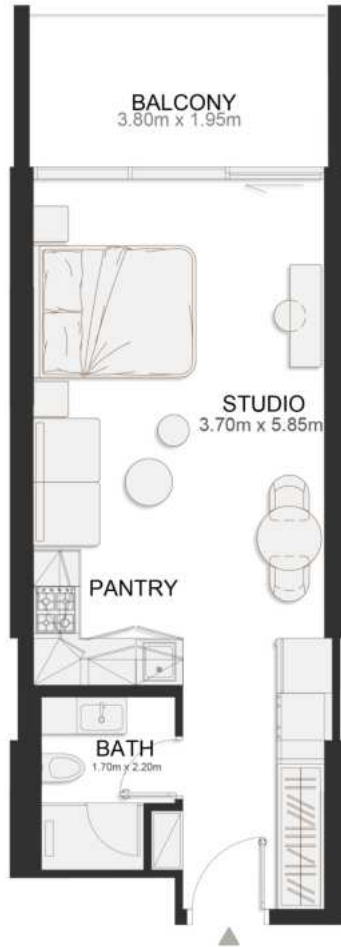

SEVENTH FLOOR PLAN

UNIT B705

Signature Studio

	SQ.M	SQ.FT
Suite	39.29	423
Balcony	8.11	87
Total area	47.40	510

SEVENTH FLOOR PLAN

UNIT B706

Deluxe Studio

	SQ.M	SQ.FT
Suite	37.00	398
Balcony	8.11	87
Total area	45.11	486

SEVENTH FLOOR PLAN

UNIT B707

Deluxe Studio

	SQ.M	SQ.FT
Suite	37.15	400
Balcony	8.05	87
Total area	45.20	487

SEVENTH FLOOR PLAN

UNIT B708

Deluxe Studio

	SQ.M	SQ.FT
Suite	36.77	396
Balcony	8.05	87
Total area	44.82	482

SEVENTH FLOOR PLAN

UNIT B709

Deluxe Studio

	SQ.M	SQ.FT
Suite	36.98	398
Balcony	8.06	87
Total area	45.04	485

UNIT B710

Deluxe Studio

	SQ.M	SQ.FT
Suite	37.04	399
Balcony	8.07	87
Total area	45.11	486

SEVENTH FLOOR PLAN