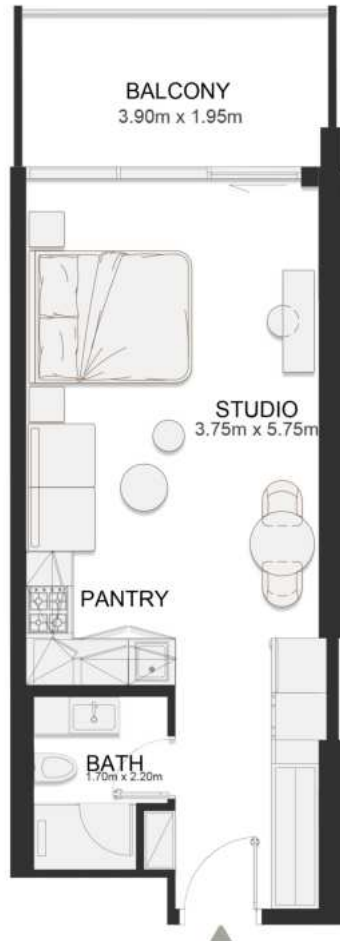

UNIT B321

Deluxe Studio

	SQ.M	SQ.FT
Suite	36.94	398
Balcony	8.09	87
Total area	45.03	485

THIRD FLOOR PLAN