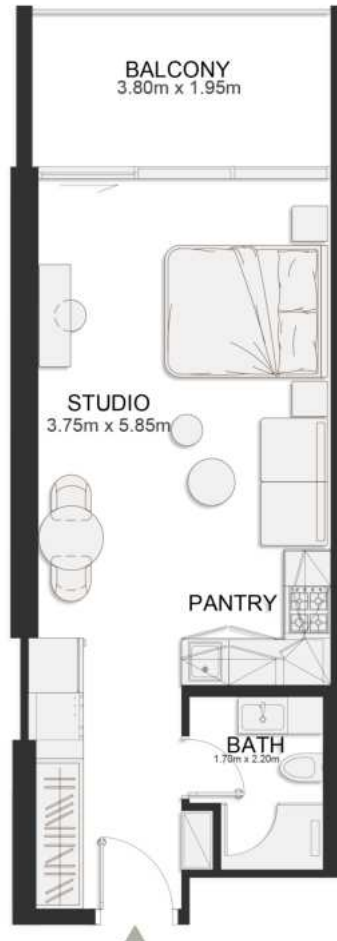

UNIT B233

Deluxe Studio

	SQ.M	SQ.FT
Suite	36.97	398
Balcony	8.06	87
Total area	45.03	485

SECOND FLOOR PLAN

UNIT B234

Deluxe Studio

	SQ.M	SQ.FT
Suite	36.97	398
Balcony	8.06	87
Total area	45.03	485

SECOND FLOOR PLAN