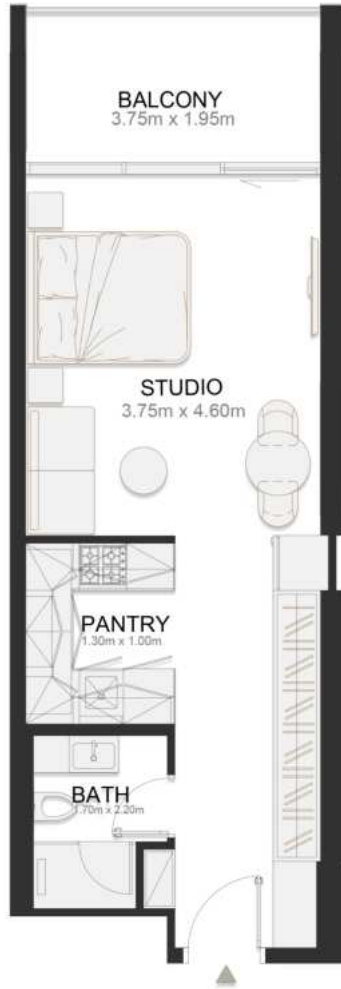

SECOND FLOOR PLAN

UNIT B501

Executive Two Bedroom Residence

	SQ.M	SQ.FT
Suite	100.19	1,078
Balcony	16.60	179
Total area	116.79	1,257

FIFTH FLOOR PLAN

UNIT B502

Signature Studio

	SQ.M	SQ.FT
Suite	39.05	420
Balcony	8.06	87
Total area	47.11	507