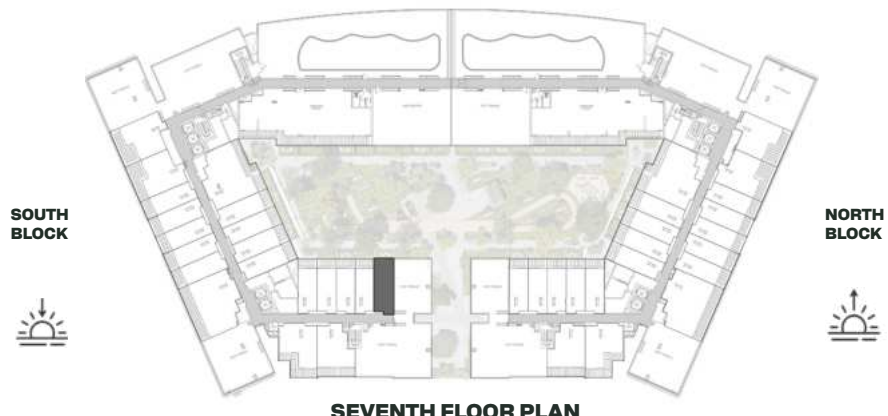

SEVENTH FLOOR PLAN

UNIT B709

Deluxe Studio

	SQ.M	SQ.FT
Suite	36.98	398
Balcony	8.06	87
Total area	45.04	485

UNIT B710

Deluxe Studio

	SQ.M	SQ.FT
Suite	37.04	399
Balcony	8.07	87
Total area	45.11	486

SEVENTH FLOOR PLAN