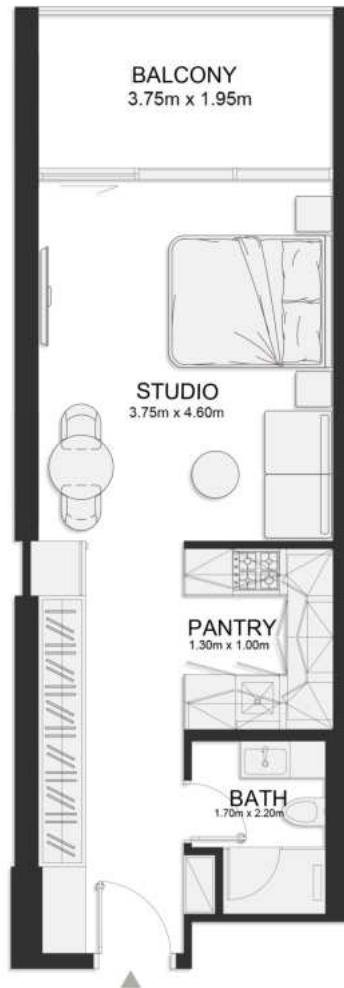

UNIT B305

Signature Studio

	SQ.M	SQ.FT
Suite	39.29	423
Balcony	8.11	87
Total area	47.40	510