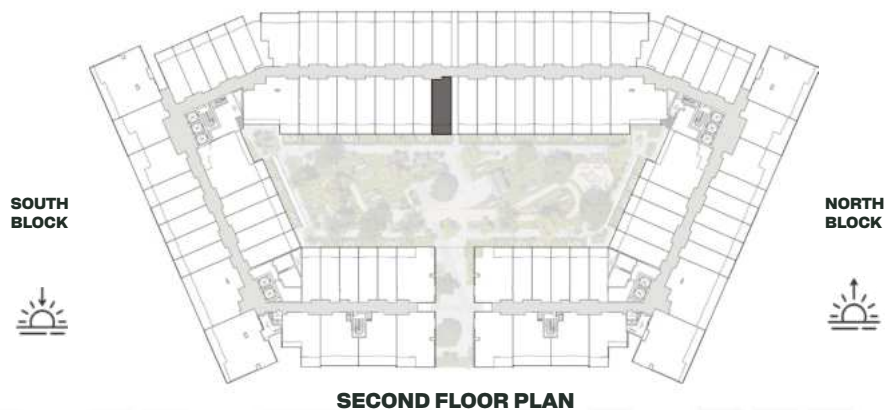

UNIT B239

Deluxe Studio

	SQ.M	SQ.FT
Suite	36.97	398
Balcony	8.06	87
Total area	45.03	485

SECOND FLOOR PLAN

UNIT B240

Signature Studio

	SQ.M	SQ.FT
Suite	39.18	422
Balcony	8.05	87
Total area	47.23	508

UNIT B241