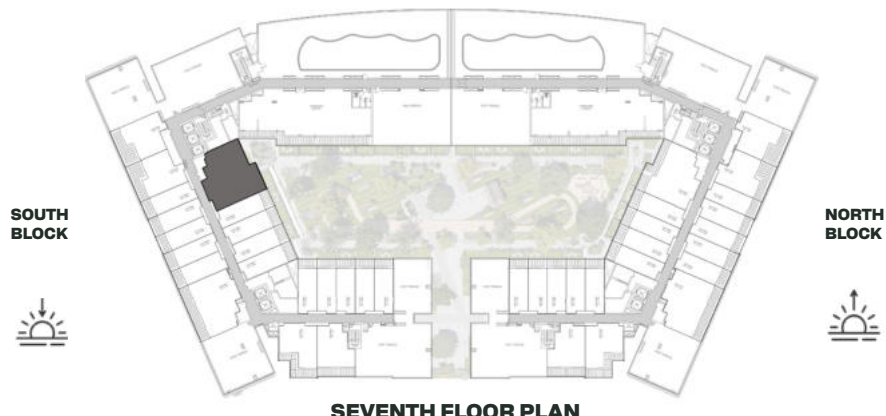

UNIT B701

Executive Two Bedroom Residence

	SQ.M	SQ.FT
Suite	100.19	1,078
Balcony	23.29	251
Total area	123.48	1,329

SEVENTH FLOOR PLAN

UNIT B702

Signature Studio

	SQ.M	SQ.FT
Suite	39.05	420
Balcony	8.06	87
Total area	47.11	507