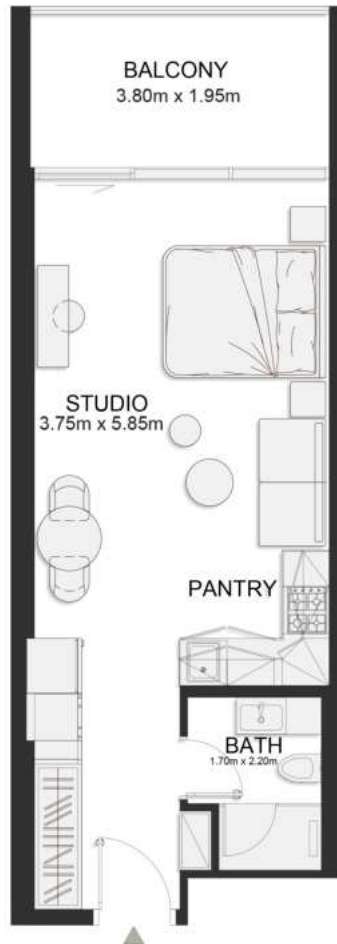

FIFTH FLOOR PLAN

UNIT B505

Signature Studio

	SQ.M	SQ.FT
Suite	39.29	423
Balcony	8.11	87
Total area	47.40	510

FIFTH FLOOR PLAN

UNIT B506

Deluxe Studio

	SQ.M	SQ.FT
Suite	37.04	399
Balcony	8.10	87
Total area	45.14	486