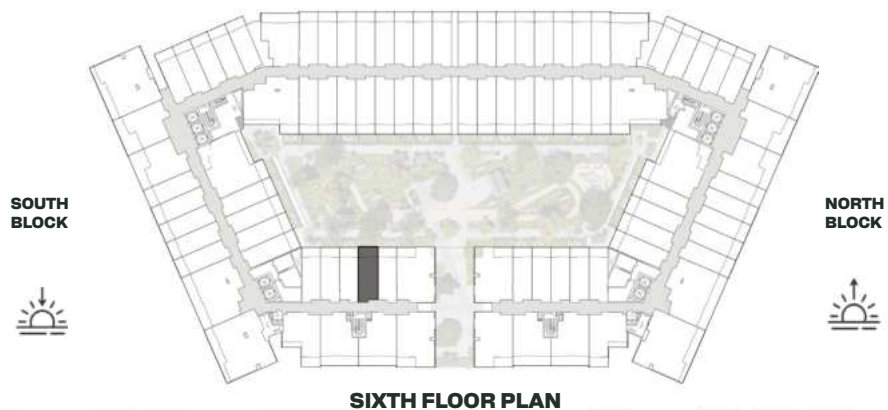

UNIT B609

Deluxe Studio

	SQ.M	SQ.FT
Suite	36.97	398
Balcony	8.06	87
Total area	45.03	485

SIXTH FLOOR PLAN