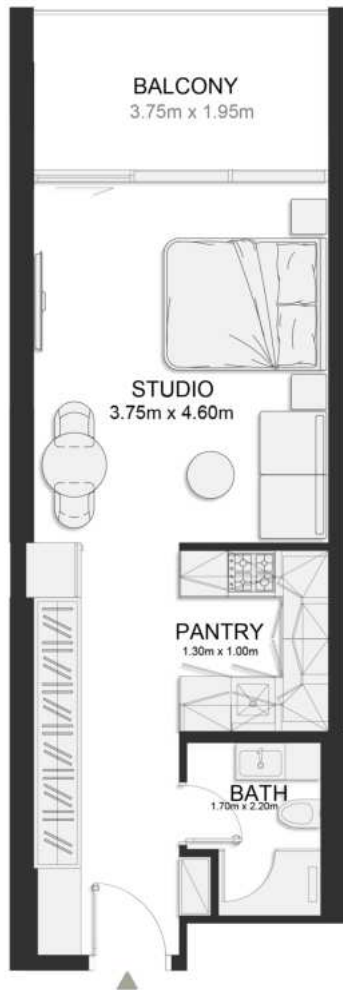

UNIT B243

Signature Studio

	SQ.M	SQ.FT
Suite	39.17	422
Balcony	8.06	87
Total area	47.23	508

SECOND FLOOR PLAN

UNIT B244

Signature Studio

	SQ.M	SQ.FT
Suite	39.17	422
Balcony	8.06	87
Total area	47.23	508

UNIT B245