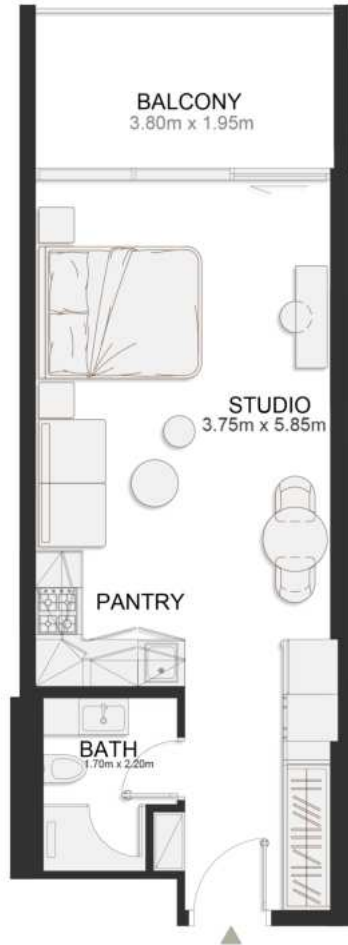

UNIT B407

Deluxe Studio

	SQ.M	SQ.FT
Suite	37.15	400
Balcony	8.06	87
Total area	45.21	487

FOURTH FLOOR PLAN