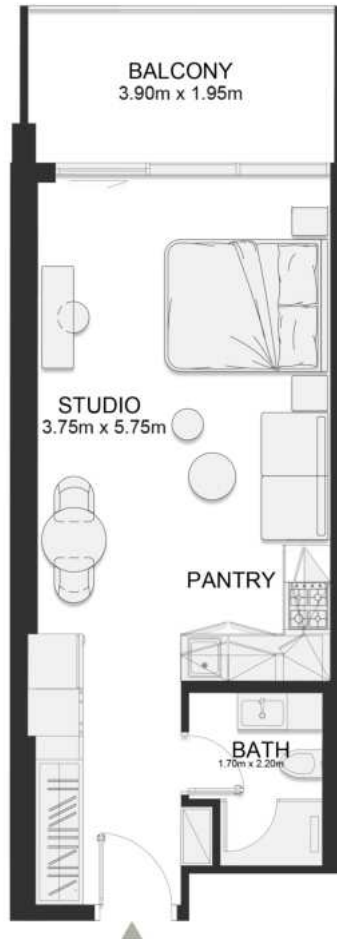

UNIT B419

Deluxe Studio

	SQ.M	SQ.FT
Suite	36.94	398
Balcony	8.09	87
Total area	45.03	485

FOURTH FLOOR PLAN

UNIT B420

Deluxe Studio

	SQ.M	SQ.FT
Suite	36.93	398
Balcony	8.08	87
Total area	45.01	484

FOURTH FLOOR PLAN