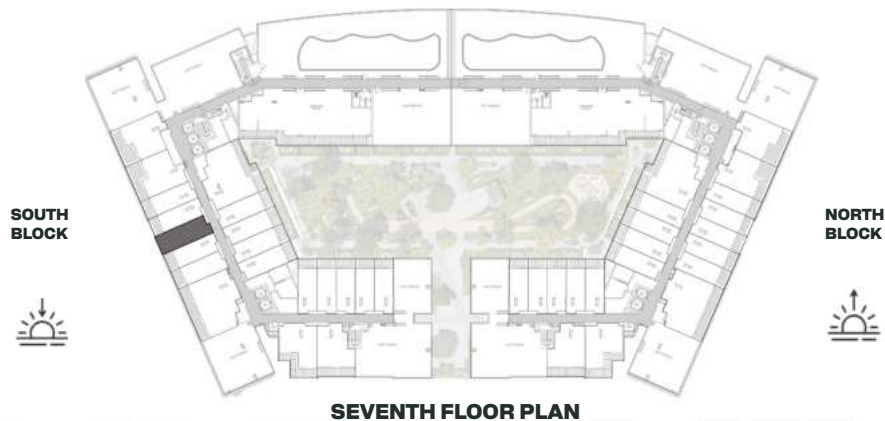

SEVENTH FLOOR PLAN

UNIT B719

Deluxe Studio

	SQ.M	SQ.FT
Suite	36.94	398
Balcony	8.09	87
Total area	45.03	485

SEVENTH FLOOR PLAN

UNIT B720

Deluxe Studio

	SQ.M	SQ.FT
Suite	36.93	398
Balcony	8.08	87
Total area	45.01	484