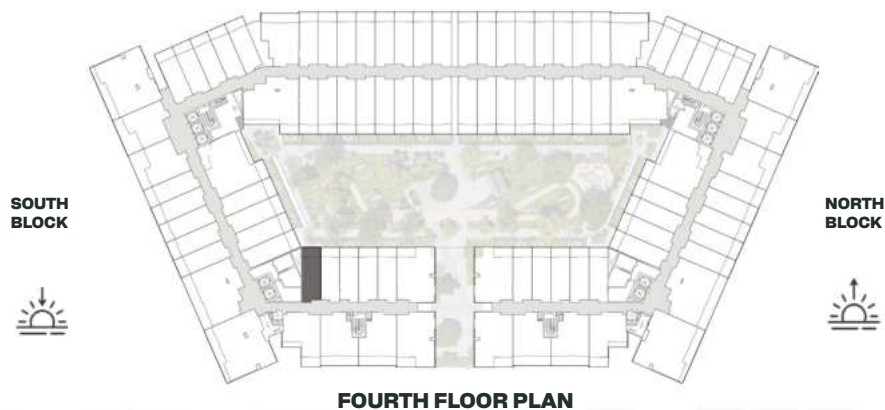

FOURTH FLOOR PLAN

UNIT B405

Signature Studio

	SQ.M	SQ.FT
Suite	39.29	423
Balcony	8.11	87
Total area	47.40	510

FOURTH FLOOR PLAN

UNIT B406

Deluxe Studio

	SQ.M	SQ.FT
Suite	37.04	399
Balcony	8.10	87
Total area	45.14	486