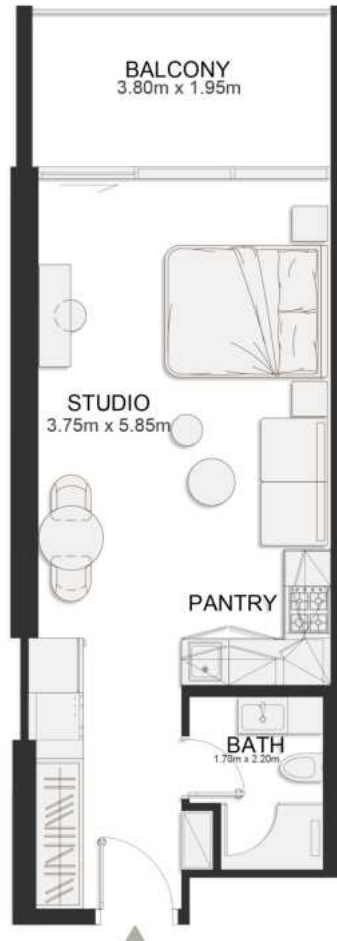

THIRD FLOOR PLAN

UNIT B335

Deluxe Studio

	SQ.M	SQ.FT
Suite	36.97	398
Balcony	8.06	87
Total area	45.03	485

THIRD FLOOR PLAN

UNIT B336

Deluxe Studio

	SQ.M	SQ.FT
Suite	36.97	398
Balcony	8.06	87
Total area	45.03	485