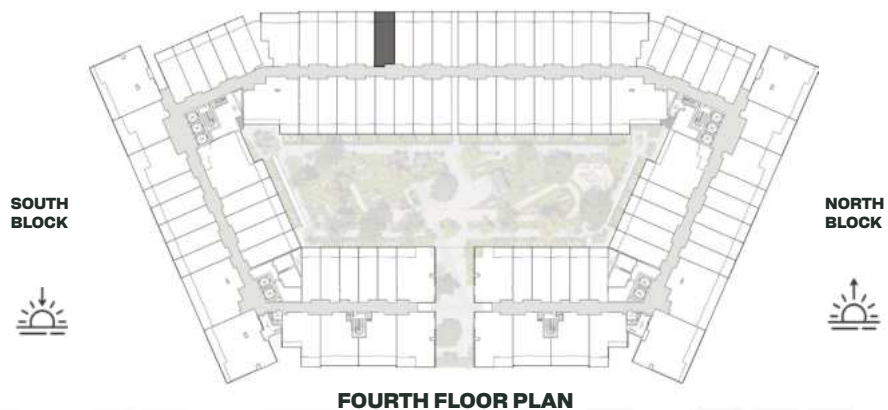

Deluxe Studio

	SQ.M	SQ.FT
Suite	36.97	398
Balcony	8.06	87
Total area	45.03	485

FOURTH FLOOR PLAN

UNIT B436

Deluxe Studio

	SQ.M	SQ.FT
Suite	36.97	398
Balcony	8.06	87
Total area	45.03	485

FOURTH FLOOR PLAN

UNIT B437