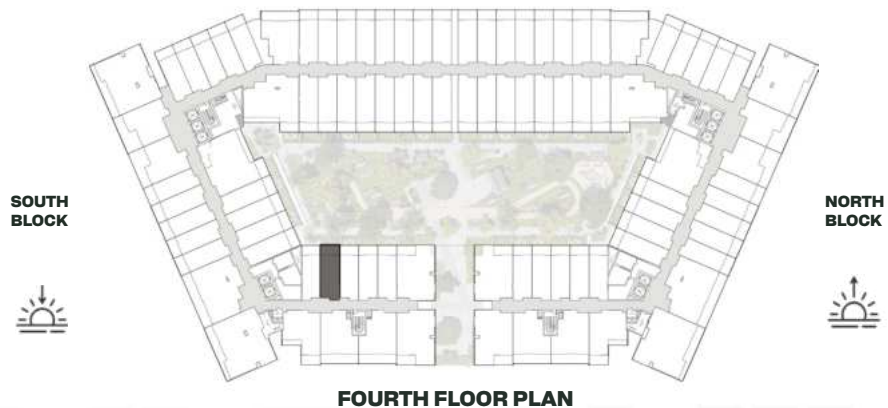

UNIT B407

Deluxe Studio

	SQ.M	SQ.FT
Suite	37.15	400
Balcony	8.06	87
Total area	45.21	487

FOURTH FLOOR PLAN