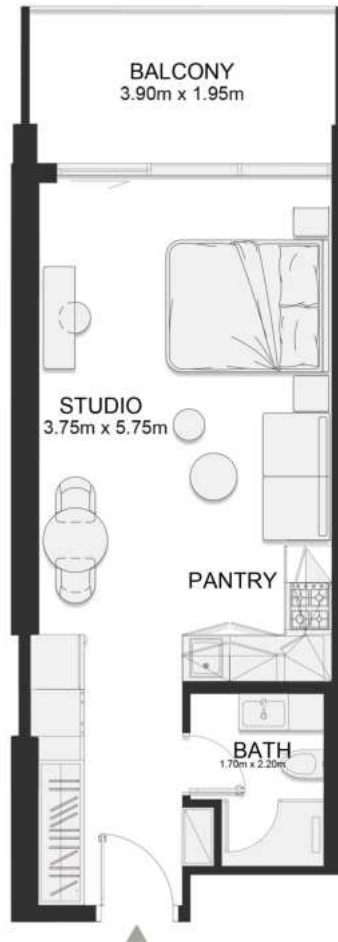

UNIT B421

Deluxe Studio

	SQ.M	SQ.FT
Suite	36.94	398
Balcony	8.09	87
Total area	45.03	485

UNIT B422

Deluxe Studio

	SQ.M	SQ.FT
Suite	36.84	397
Balcony	8.08	87
Total area	44.92	484

FOURTH FLOOR PLAN

UNIT B423