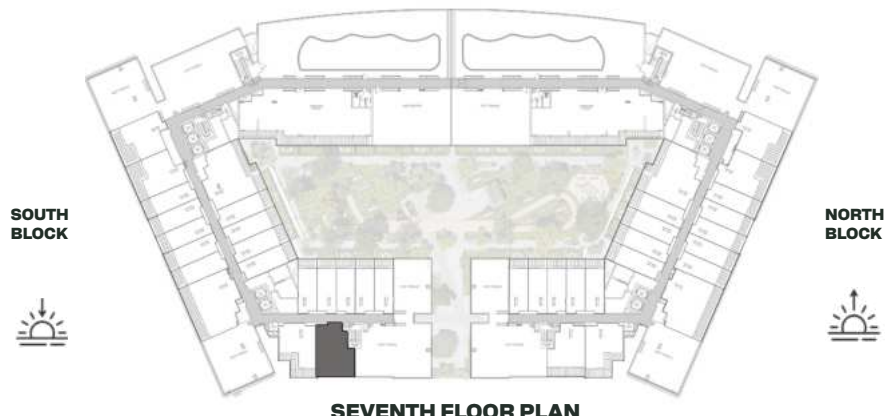

UNIT B714

Contemporary One Bedroom

	SQ.M	SQ.FT
Suite	62.19	669
Balcony	16.12	174
Total area	78.31	843