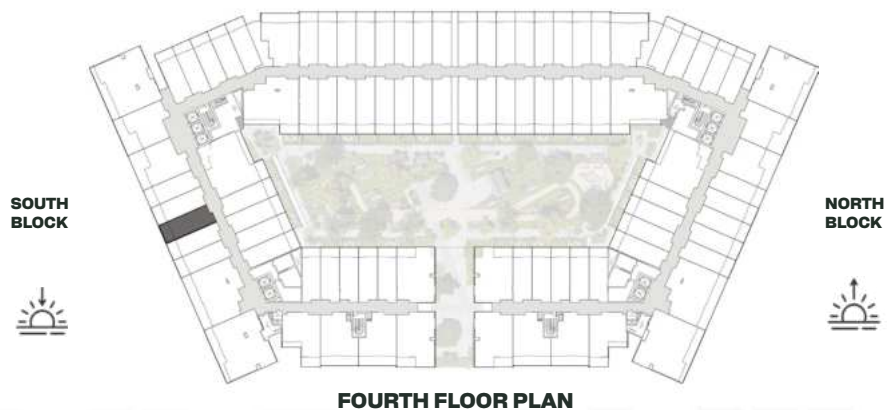

UNIT B419

Deluxe Studio

	SQ.M	SQ.FT
Suite	36.94	398
Balcony	8.09	87
Total area	45.03	485

FOURTH FLOOR PLAN

UNIT B420

Deluxe Studio

	SQ.M	SQ.FT
Suite	36.93	398
Balcony	8.08	87
Total area	45.01	484

FOURTH FLOOR PLAN