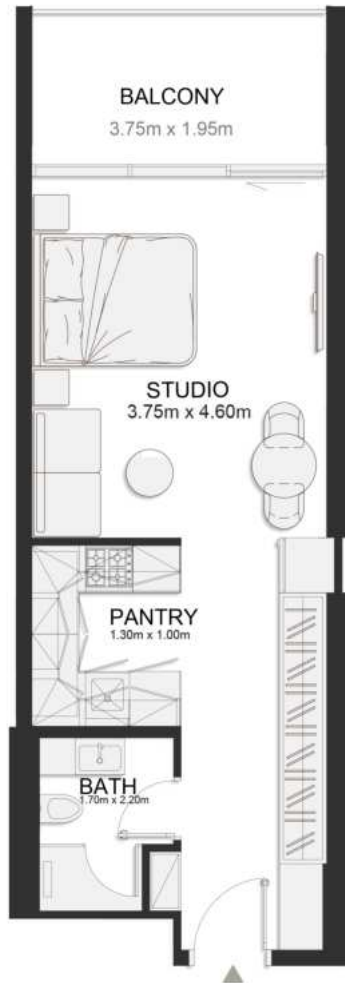

UNIT B641

Signature Studio

	SQ.M	SQ.FT
Suite	39.17	422
Balcony	8.06	87
Total area	47.23	508

SIXTH FLOOR PLAN