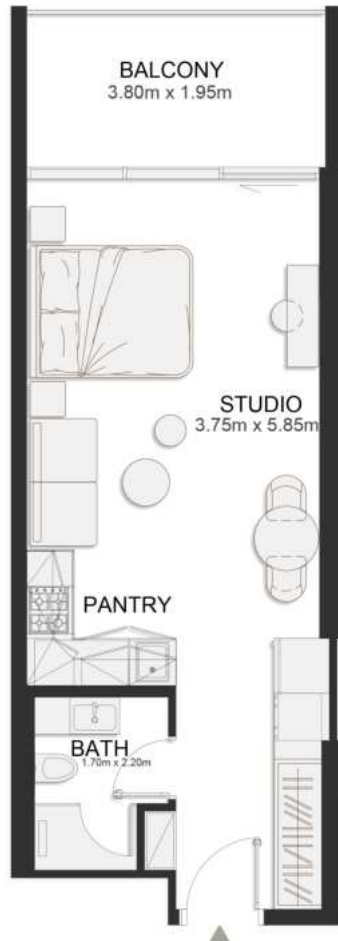

UNIT B537

Deluxe Studio

	SQ.M	SQ.FT
Suite	36.97	398
Balcony	8.06	87
Total area	45.03	485

FIFTH FLOOR PLAN