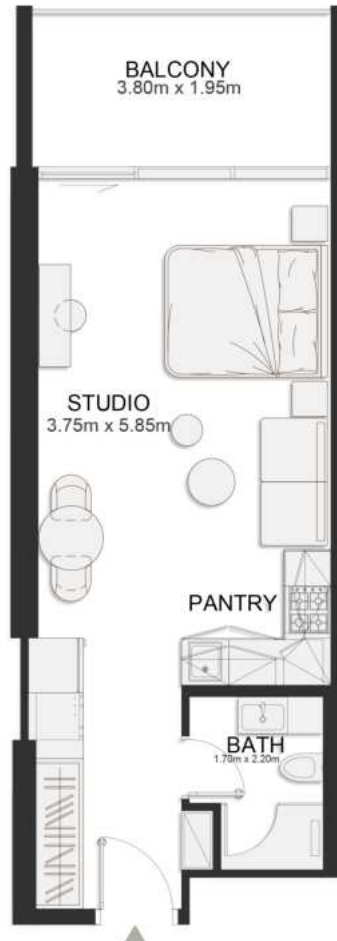

SIXTH FLOOR PLAN

UNIT B635

Deluxe Studio

	SQ.M	SQ.FT
Suite	36.97	398
Balcony	8.06	87
Total area	45.03	485

SIXTH FLOOR PLAN

UNIT B636

Deluxe Studio

	SQ.M	SQ.FT
Suite	36.97	398
Balcony	8.06	87
Total area	45.03	485