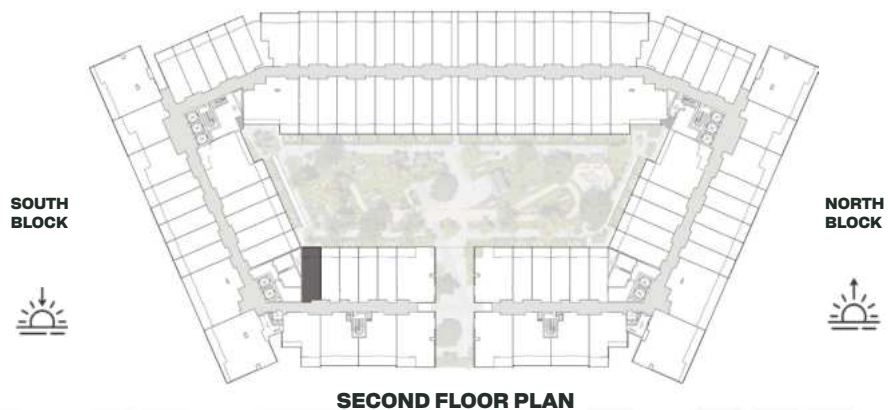

SECOND FLOOR PLAN

UNIT B205

Signature Studio

	SQ.M	SQ.FT
Suite	39.29	423
Balcony	8.11	87
Total area	47.40	510

SECOND FLOOR PLAN

UNIT B206

Deluxe Studio

	SQ.M	SQ.FT
Suite	37.04	399
Balcony	8.10	87
Total area	45.14	486