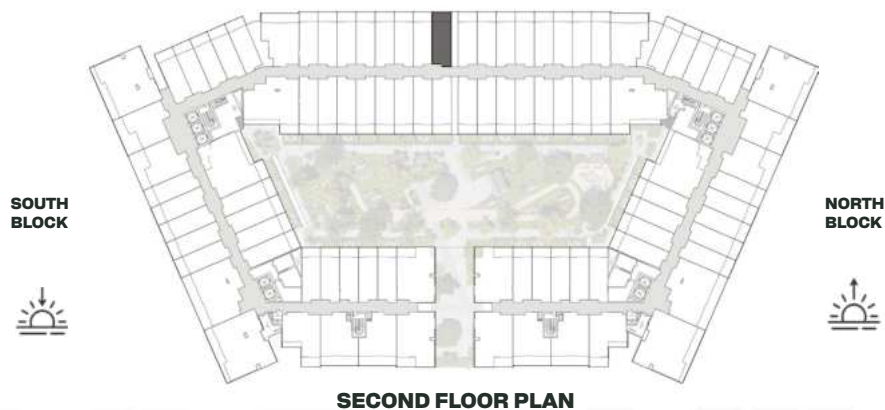

UNIT B239

Deluxe Studio

	SQ.M	SQ.FT
Suite	36.97	398
Balcony	8.06	87
Total area	45.03	485

SECOND FLOOR PLAN