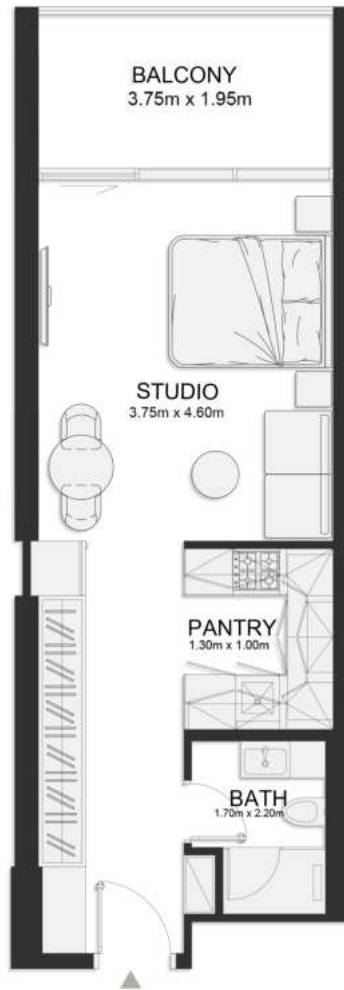

SIXTH FLOOR PLAN

UNIT B603

Signature Studio

	SQ.M	SQ.FT
Suite	39.17	422
Balcony	8.06	87
Total area	47.23	508

SIXTH FLOOR PLAN

UNIT B604

Signature Studio

	SQ.M	SQ.FT
Suite	39.17	422
Balcony	8.06	87
Total area	47.23	508

SIXTH FLOOR PLAN

UNIT B605

Signature Studio

	SQ.M	SQ.FT
Suite	39.29	423
Balcony	8.11	87
Total area	47.40	510

SIXTH FLOOR PLAN

UNIT B606

Deluxe Studio

	SQ.M	SQ.FT
Suite	37.04	399
Balcony	8.10	87
Total area	45.14	486