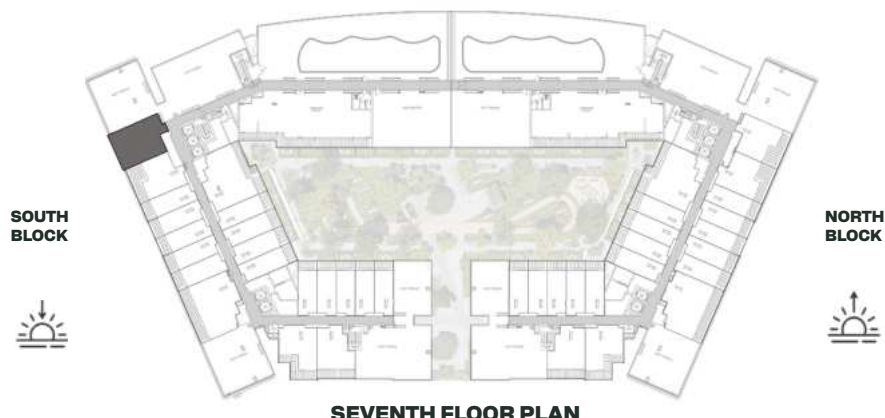

UNIT B723

Contemporary One Bedroom

	SQ.M	SQ.FT
Suite	61.11	658
Balcony	22.20	239
Total area	83.31	897

SEVENTH FLOOR PLAN

UNIT B724

Contemporary One Bedroom

	SQ.M	SQ.FT
Suite	61.44	661
Balcony	22.33	240
Total area	83.77	902