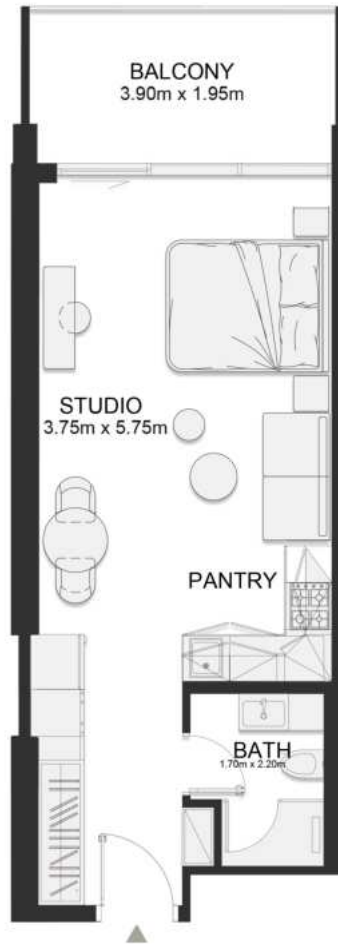

SECOND FLOOR PLAN

UNIT B221

Deluxe Studio

	SQ.M	SQ.FT
Suite	36.94	398
Balcony	8.09	87
Total area	45.03	485

SECOND FLOOR PLAN

UNIT B222

Deluxe Studio

	SQ.M	SQ.FT
Suite	36.84	397
Balcony	8.08	87
Total area	44.92	484