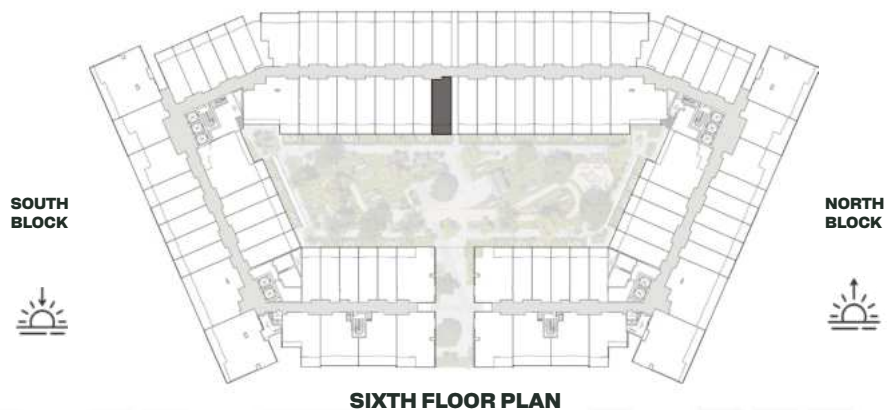

SIXTH FLOOR PLAN

UNIT B639

Deluxe Studio

	SQ.M	SQ.FT
Suite	36.97	398
Balcony	8.06	87
Total area	45.03	485

SIXTH FLOOR PLAN

UNIT B640

Signature Studio

	SQ.M	SQ.FT
Suite	39.18	422
Balcony	8.05	87
Total area	47.23	508