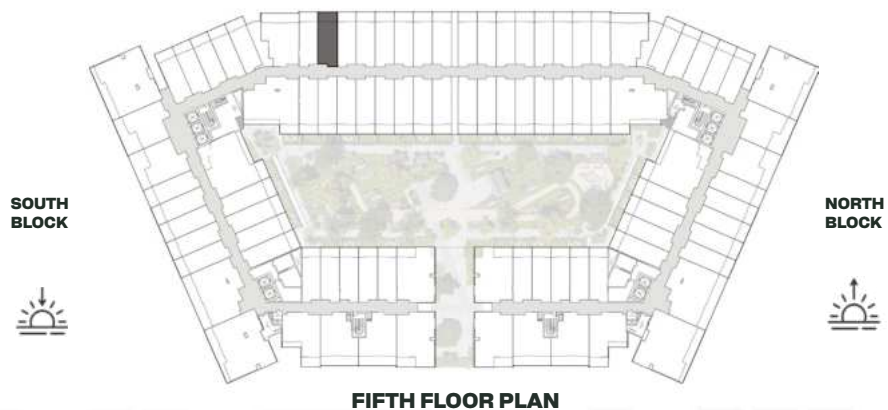

UNIT B533

Deluxe Studio

	SQ.M	SQ.FT
Suite	36.97	398
Balcony	8.06	87
Total area	45.03	485

FIFTH FLOOR PLAN