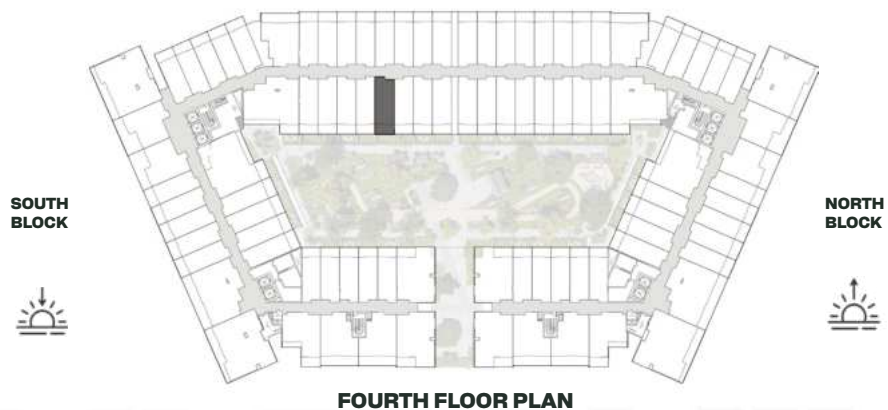

UNIT B443

Signature Studio

	SQ.M	SQ.FT
Suite	39.17	422
Balcony	8.06	87
Total area	47.23	508

FOURTH FLOOR PLAN