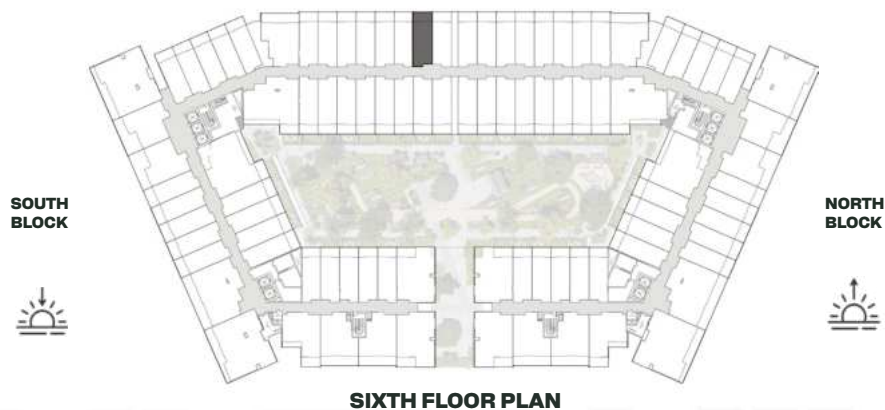

SIXTH FLOOR PLAN

UNIT B637

Deluxe Studio

	SQ.M	SQ.FT
Suite	36.97	398
Balcony	8.06	87
Total area	45.03	485

SIXTH FLOOR PLAN

UNIT B638

Deluxe Studio

	SQ.M	SQ.FT
Suite	36.97	398
Balcony	8.06	87
Total area	45.03	485