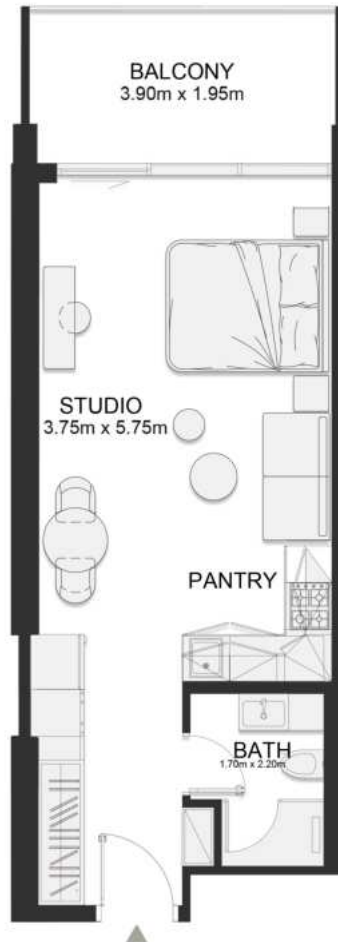

FIRST FLOOR PLAN

UNIT B123

Contemporary One Bedroom

	SQ.M	SQ.FT
Suite	61.02	657
Balcony	22.24	239
Total area	83.26	896

FIRST FLOOR PLAN

UNIT B124

Contemporary One Bedroom

	SQ.M	SQ.FT
Suite	60.91	656
Balcony	22.24	239
Total area	83.15	895