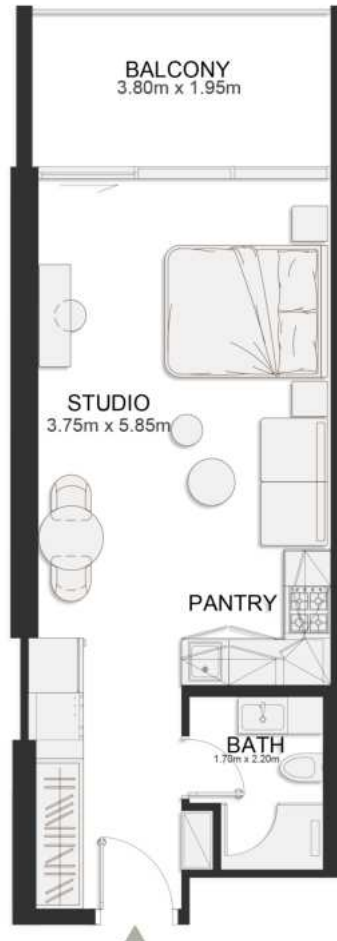

FIFTH FLOOR PLAN

UNIT B533

Deluxe Studio

	SQ.M	SQ.FT
Suite	36.97	398
Balcony	8.06	87
Total area	45.03	485

FIFTH FLOOR PLAN

UNIT B534

Deluxe Studio

	SQ.M	SQ.FT
Suite	36.97	398
Balcony	8.06	87
Total area	45.03	485