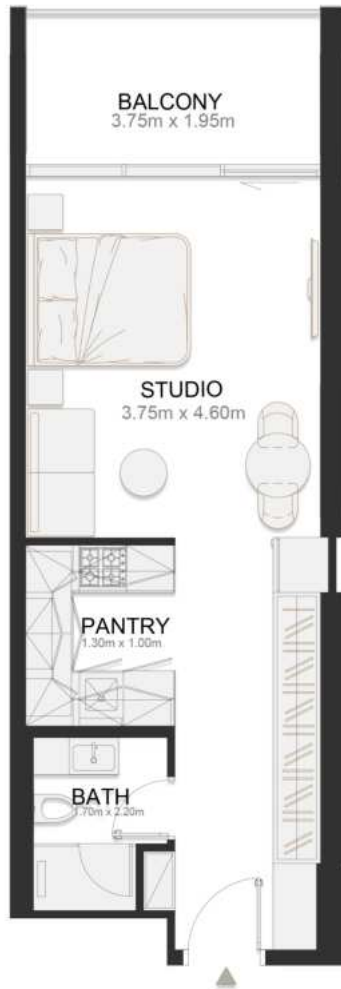

FOURTH FLOOR PLAN

UNIT B403

Signature Studio

	SQ.M	SQ.FT
Suite	39.17	422
Balcony	8.06	87
Total area	47.23	508

FOURTH FLOOR PLAN

UNIT B404

Signature Studio

	SQ.M	SQ.FT
Suite	39.17	422
Balcony	8.06	87
Total area	47.23	508