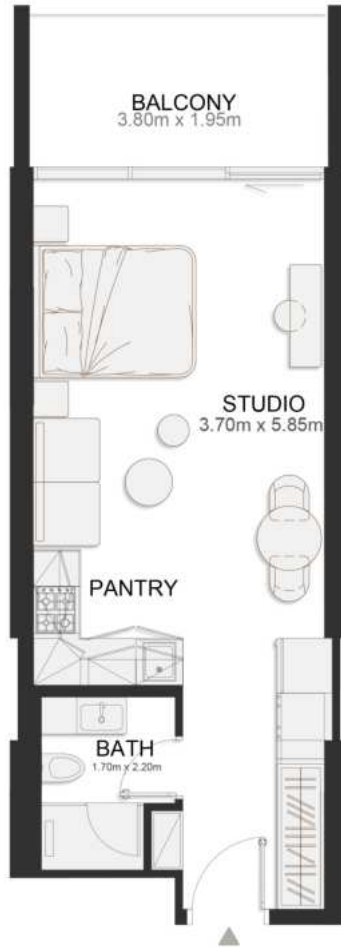

SECOND FLOOR PLAN

UNIT B207

Deluxe Studio

	SQ.M	SQ.FT
Suite	37.15	400
Balcony	8.06	87
Total area	45.21	487

SECOND FLOOR PLAN

UNIT B208

Deluxe Studio

	SQ.M	SQ.FT
Suite	36.76	396
Balcony	8.06	87
Total area	44.82	482