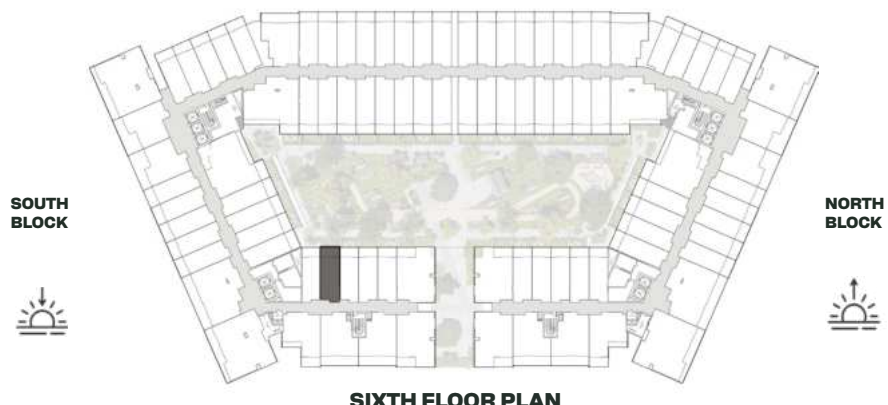

UNIT B607

Deluxe Studio

	SQ.M	SQ.FT
Suite	37.15	400
Balcony	8.06	87
Total area	45.21	487

SIXTH FLOOR PLAN