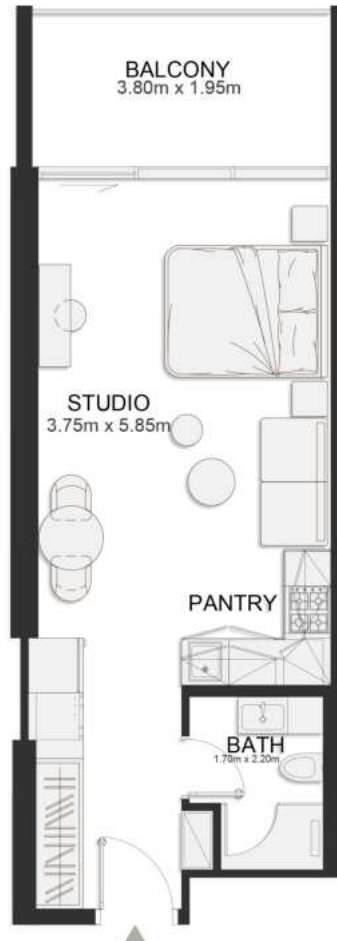

UNIT B137

Deluxe Studio

	SQ.M	SQ.FT
Suite	36.97	398
Balcony	8.06	87
Total area	45.03	485

FIRST FLOOR PLAN

UNIT B138

Deluxe Studio

	SQ.M	SQ.FT
Suite	36.97	398
Balcony	8.06	87
Total area	45.03	485

FIRST FLOOR PLAN