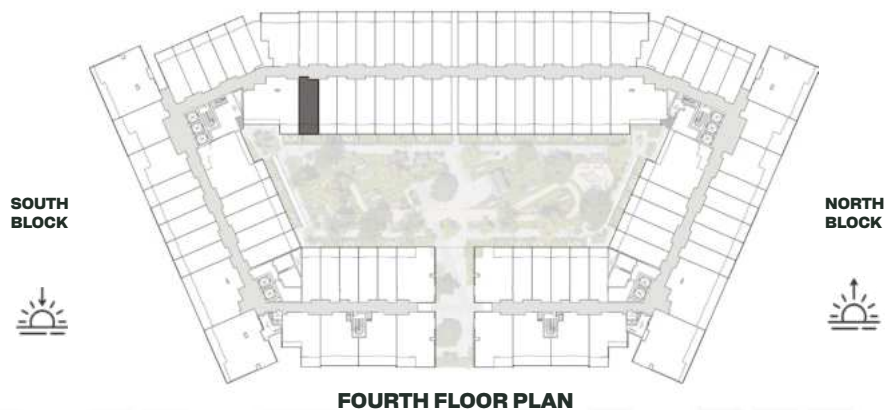

UNIT B447

Signature Studio

	SQ.M	SQ.FT
Suite	39.18	422
Balcony	8.05	87
Total area	47.23	508

FOURTH FLOOR PLAN