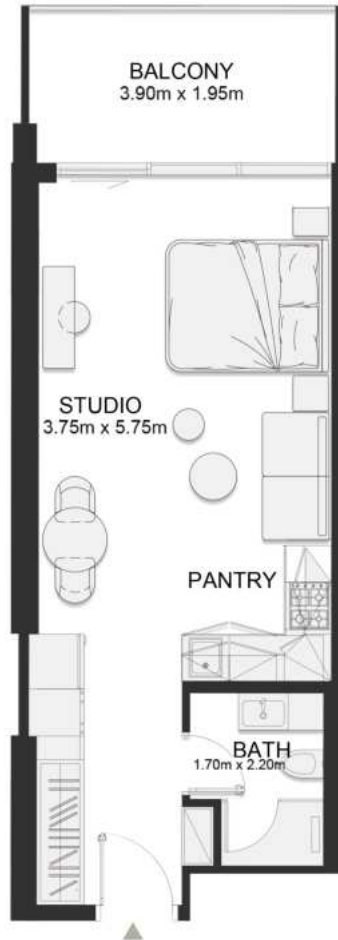

FIFTH FLOOR PLAN

UNIT B519

Deluxe Studio

	SQ.M	SQ.FT
Suite	36.94	398
Balcony	8.09	87
Total area	45.03	485

FIFTH FLOOR PLAN

UNIT B520

Deluxe Studio

	SQ.M	SQ.FT
Suite	36.93	398
Balcony	8.08	87
Total area	45.01	484