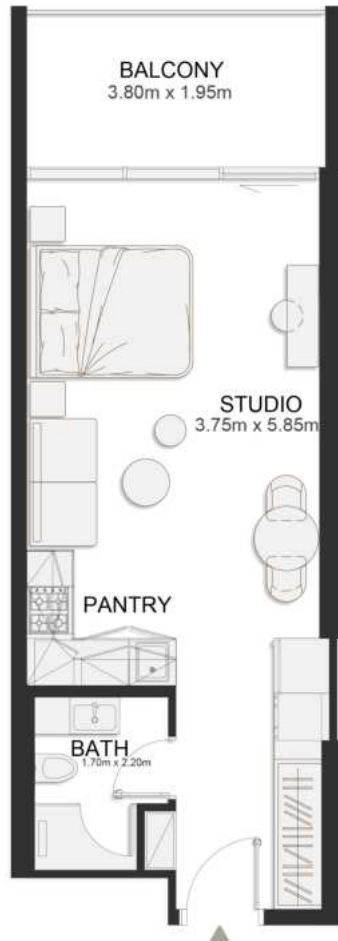

UNIT B433

Deluxe Studio

	SQ.M	SQ.FT
Suite	36.97	398
Balcony	8.06	87
Total area	45.03	485