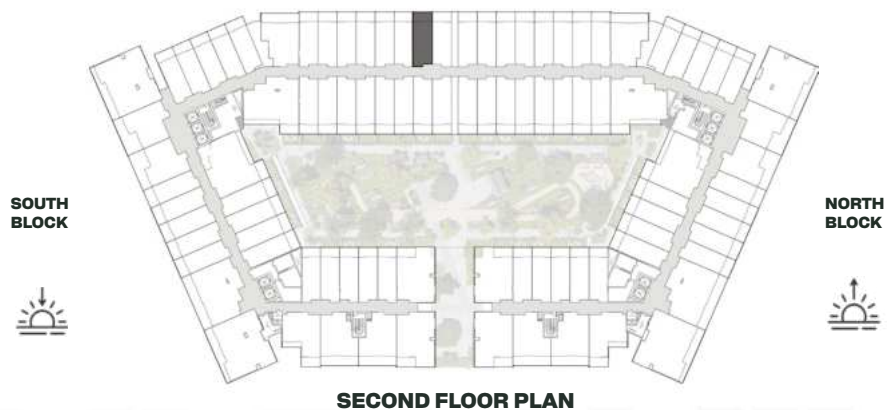

UNIT B237

Deluxe Studio

	SQ.M	SQ.FT
Suite	36.97	398
Balcony	8.06	87
Total area	45.03	485

SECOND FLOOR PLAN

UNIT B238

Deluxe Studio

	SQ.M	SQ.FT
Suite	36.97	398
Balcony	8.06	87
Total area	45.03	485

SECOND FLOOR PLAN