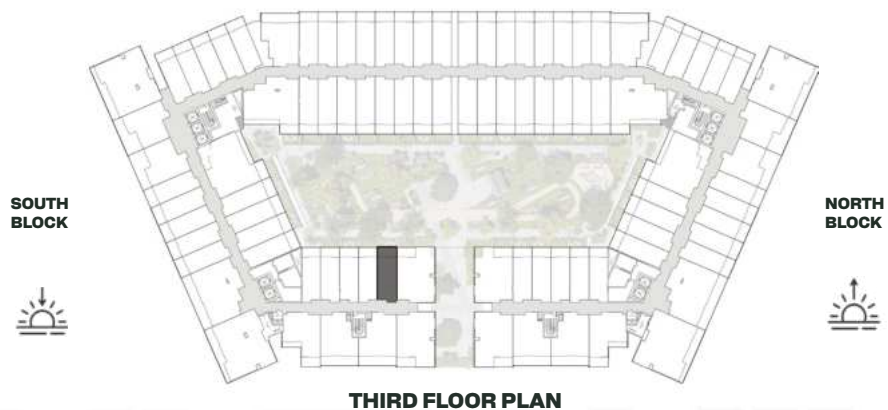

UNIT B310

Deluxe Studio

	SQ.M	SQ.FT
Suite	37.04	399
Balcony	8.05	87
Total area	45.09	485