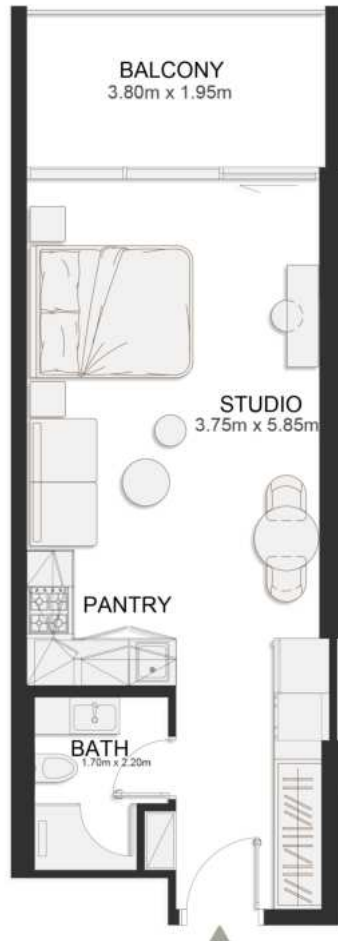

UNIT B533

Deluxe Studio

	SQ.M	SQ.FT
Suite	36.97	398
Balcony	8.06	87
Total area	45.03	485

FIFTH FLOOR PLAN