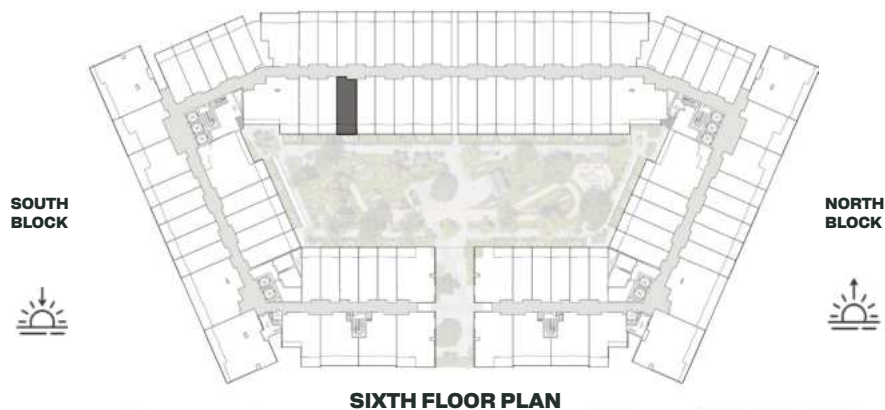

UNIT B645

Signature Studio

	SQ.M	SQ.FT
Suite	39.17	422
Balcony	8.06	87
Total area	47.23	508

SIXTH FLOOR PLAN