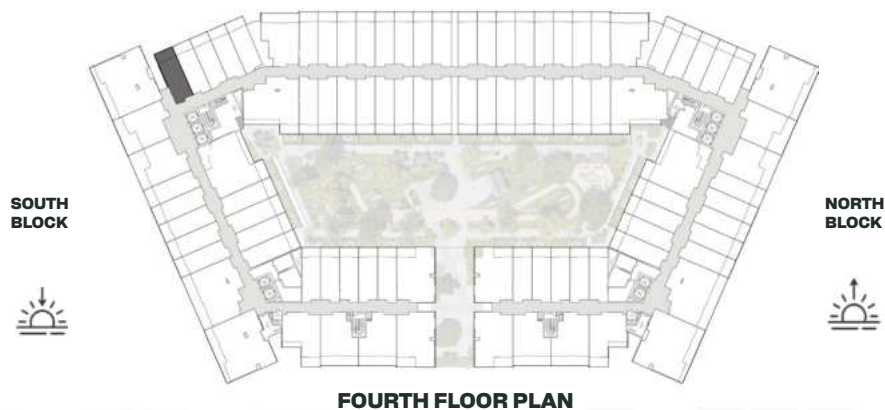

FOURTH FLOOR PLAN

UNIT B425

Executive Three Bedroom Residence

	SQ.M	SQ.FT
Suite	117.72	1,267
Balcony	17.41	187
Total area	135.13	1,455

FOURTH FLOOR PLAN

UNIT B426

Deluxe Studio

	SQ.M	SQ.FT
Suite	36.92	397
Balcony	8.21	88
Total area	45.13	486