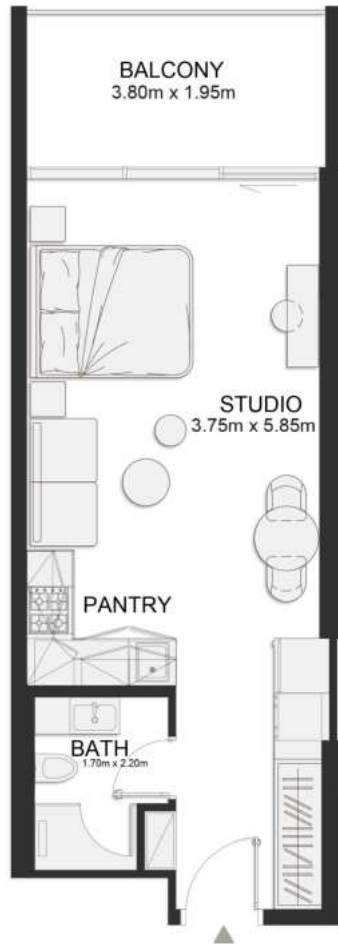

UNIT B327

Deluxe Studio

	SQ.M	SQ.FT
Suite	36.97	398
Balcony	8.06	87
Total area	45.03	485

THIRD FLOOR PLAN