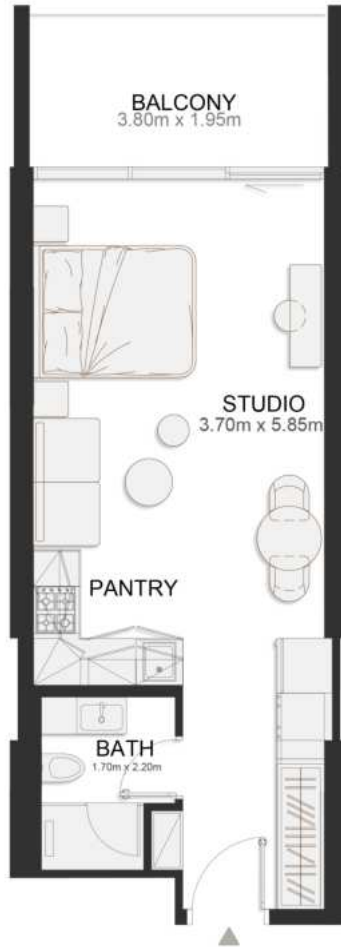

FIFTH FLOOR PLAN

UNIT B507

Deluxe Studio

	SQ.M	SQ.FT
Suite	37.15	400
Balcony	8.06	87
Total area	45.21	487

FIFTH FLOOR PLAN

UNIT B508

Deluxe Studio

	SQ.M	SQ.FT
Suite	36.76	396
Balcony	8.06	87
Total area	44.82	482