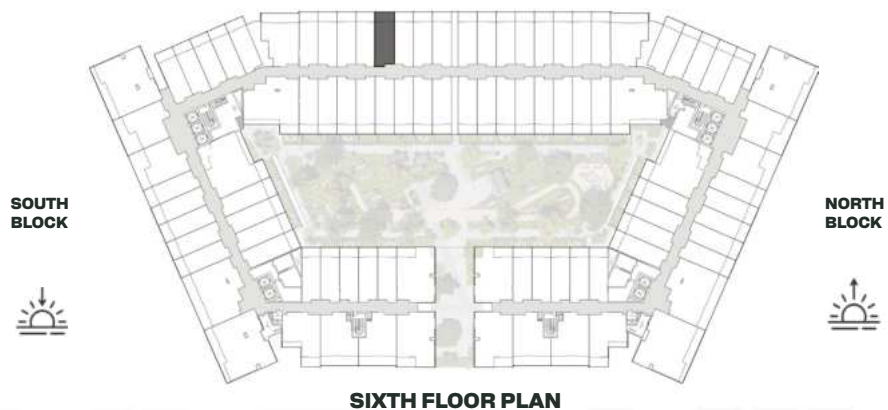

SIXTH FLOOR PLAN

UNIT B635

Deluxe Studio

	SQ.M	SQ.FT
Suite	36.97	398
Balcony	8.06	87
Total area	45.03	485

SIXTH FLOOR PLAN

UNIT B636

Deluxe Studio

	SQ.M	SQ.FT
Suite	36.97	398
Balcony	8.06	87
Total area	45.03	485