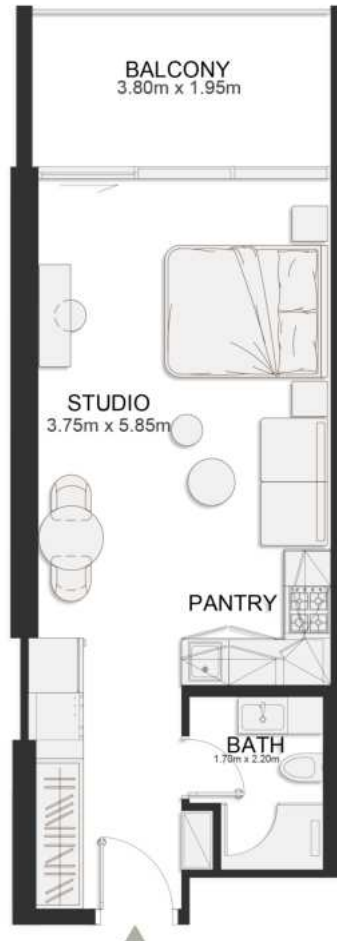

UNIT B235

Deluxe Studio

	SQ.M	SQ.FT
Suite	36.97	398
Balcony	8.06	87
Total area	45.03	485

SECOND FLOOR PLAN

UNIT B236

Deluxe Studio

	SQ.M	SQ.FT
Suite	36.97	398
Balcony	8.06	87
Total area	45.03	485

SECOND FLOOR PLAN