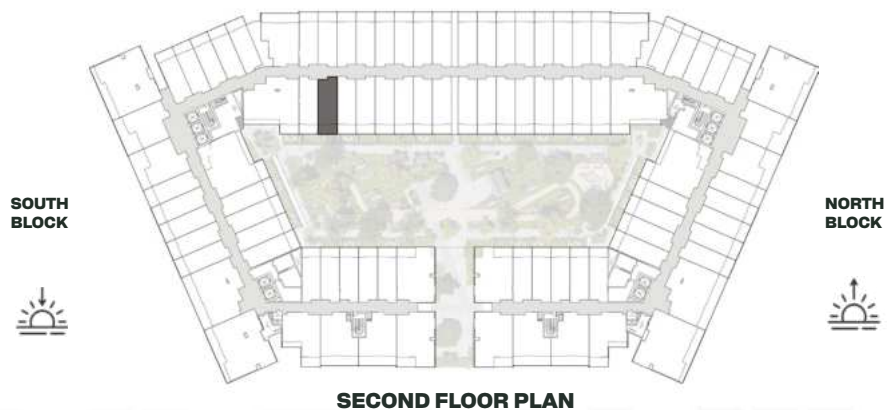

Signature Studio

	SQ.M	SQ.FT
Suite	39.17	422
Balcony	8.06	87
Total area	47.23	508

SECOND FLOOR PLAN

UNIT B246

Signature Studio

	SQ.M	SQ.FT
Suite	39.17	422
Balcony	8.06	87
Total area	47.23	508

SECOND FLOOR PLAN