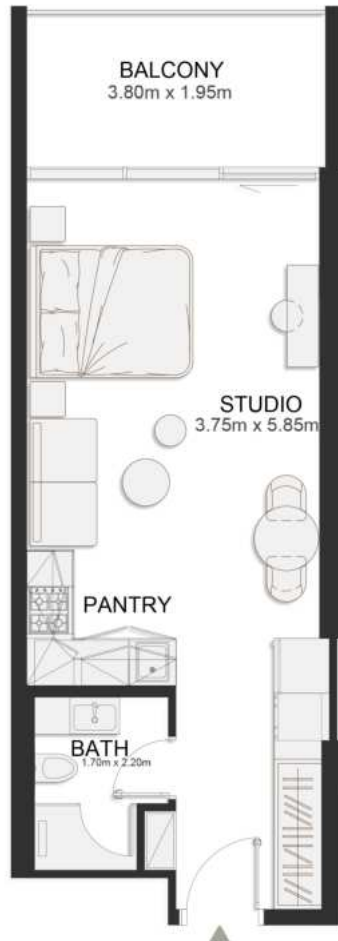

UNIT B333

Deluxe Studio

	SQ.M	SQ.FT
Suite	36.97	398
Balcony	8.06	87
Total area	45.03	485

THIRD FLOOR PLAN