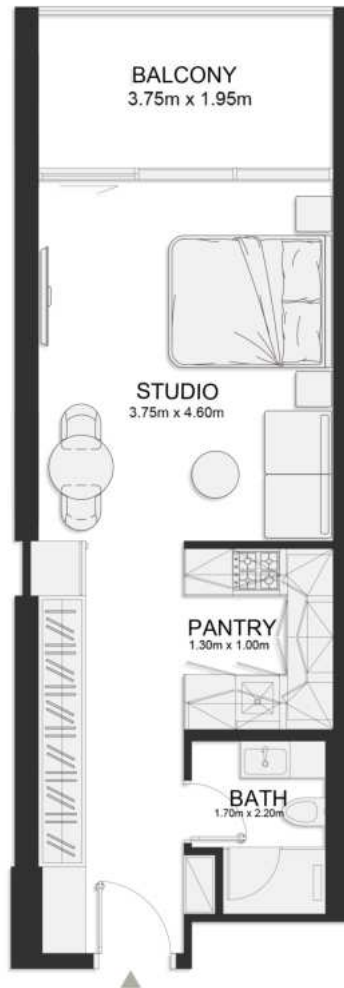

UNIT B205

Signature Studio

	SQ.M	SQ.FT
Suite	39.29	423
Balcony	8.11	87
Total area	47.40	510

SECOND FLOOR PLAN