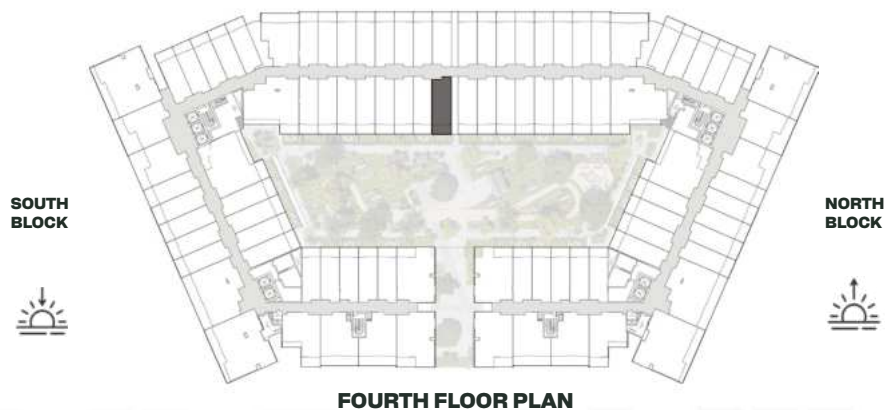

Deluxe Studio

	SQ.M	SQ.FT
Suite	36.97	398
Balcony	8.06	87
Total area	45.03	485

UNIT B440

Signature Studio

	SQ.M	SQ.FT
Suite	39.18	422
Balcony	8.05	87
Total area	47.23	508

FOURTH FLOOR PLAN

UNIT B441

Signature Studio