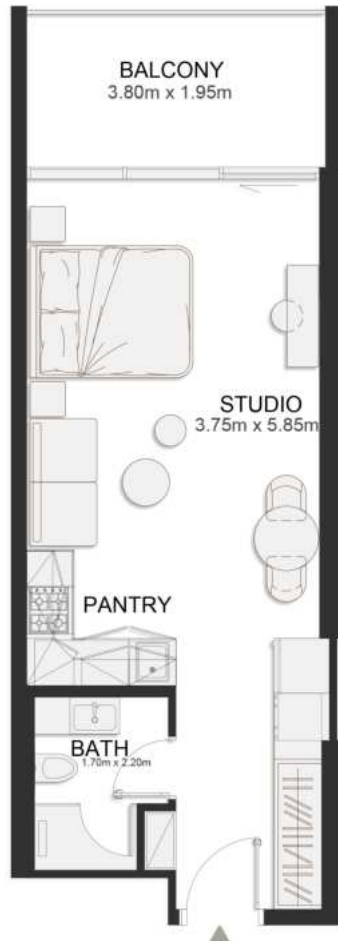

UNIT B335

Deluxe Studio

	SQ.M	SQ.FT
Suite	36.97	398
Balcony	8.06	87
Total area	45.03	485

THIRD FLOOR PLAN