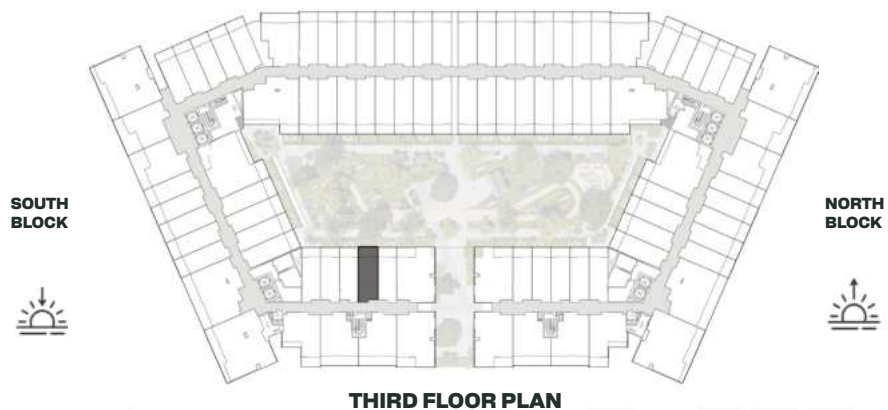

UNIT B309

Deluxe Studio

	SQ.M	SQ.FT
Suite	36.97	398
Balcony	8.06	87
Total area	45.03	485

THIRD FLOOR PLAN