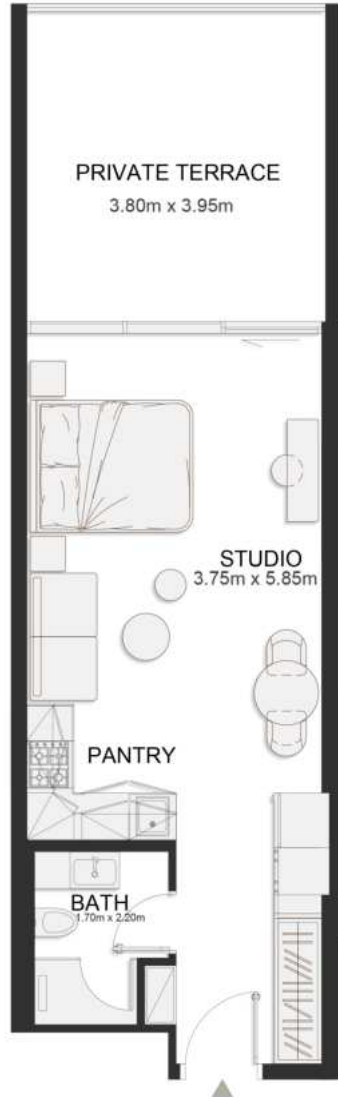

UNIT B107

Deluxe Studio

	SQ.M	SQ.FT
Suite	37.15	400
Balcony	16.05	173
Total area	53.2	573

FIRST FLOOR PLAN