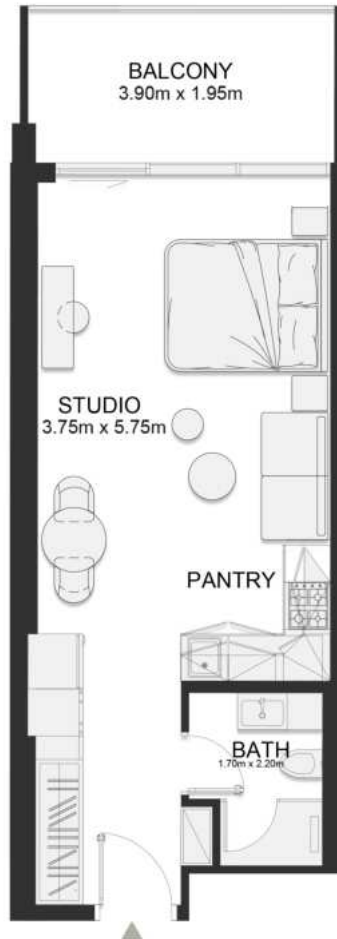

SECOND FLOOR PLAN

UNIT B217

Executive Two Bedroom Residence

	SQ.M	SQ.FT
Suite	101.10	1,088
Balcony	24.26	261
Total area	125.36	1,349

SECOND FLOOR PLAN

UNIT B218

Deluxe Studio

	SQ.M	SQ.FT
Suite	37.06	399
Balcony	8.08	87
Total area	45.14	486