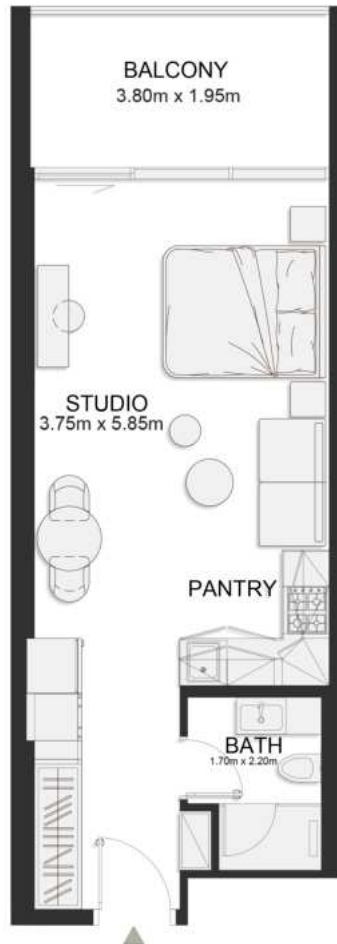

FIRST FLOOR PLAN

UNIT B105

Signature Studio

	SQ.M	SQ.FT
Suite	39.29	423
Balcony	8.11	87
Total area	47.4	510

FIRST FLOOR PLAN

UNIT B106

Deluxe Studio

	SQ.M	SQ.FT
Suite	37.04	399
Balcony	8.1	87
Total area	45.14	486