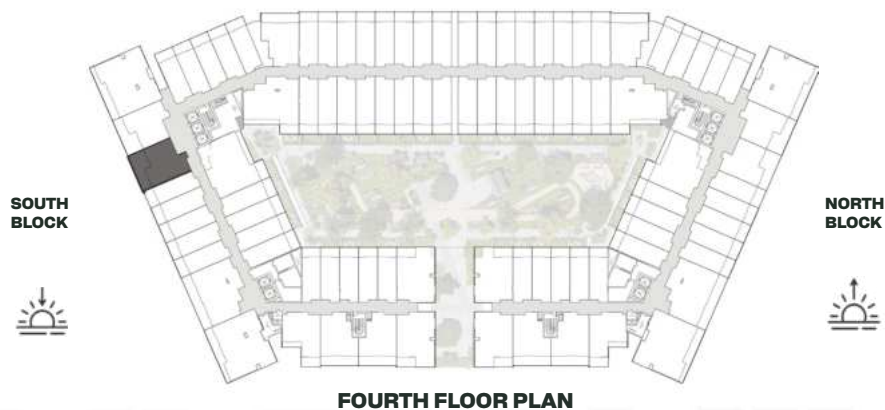

UNIT B423

Contemporary One Bedroom

	SQ.M	SQ.FT
Suite	61.11	658
Balcony	22.20	239
Total area	83.31	897

FOURTH FLOOR PLAN