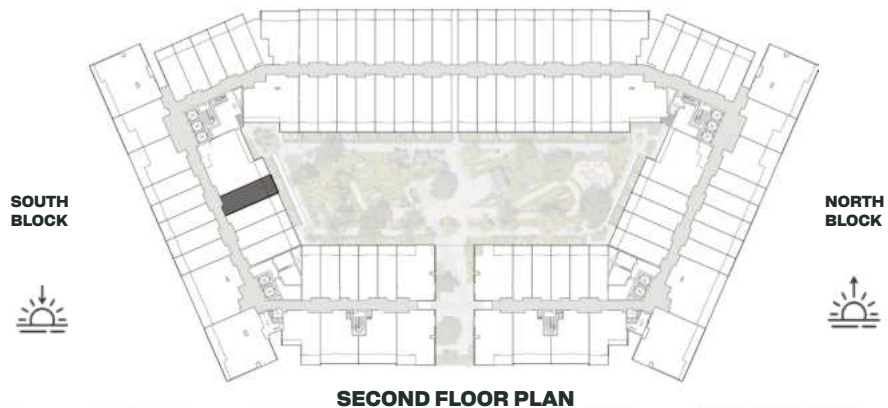

UNIT B201

Executive Two Bedroom Residence

	SQ.M	SQ.FT
Suite	100.19	1,078
Balcony	16.60	179
Total area	116.79	1,257

SECOND FLOOR PLAN

UNIT B202

Signature Studio

	SQ.M	SQ.FT
Suite	39.05	420
Balcony	8.06	87
Total area	47.11	507