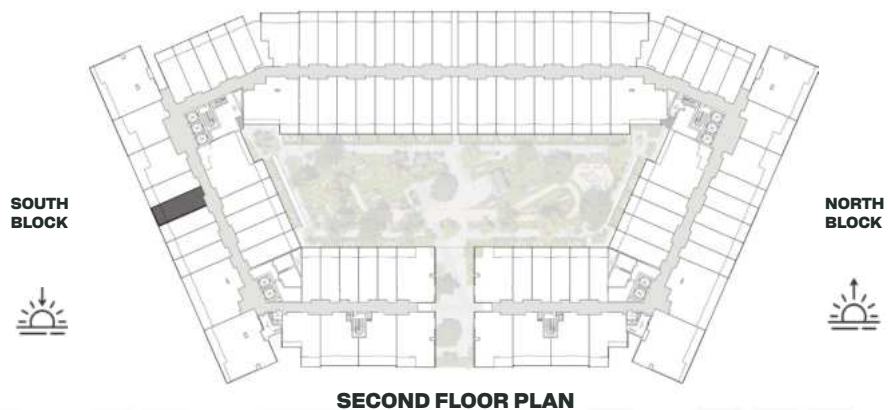

UNIT B221

Deluxe Studio

	SQ.M	SQ.FT
Suite	36.94	398
Balcony	8.09	87
Total area	45.03	485

SECOND FLOOR PLAN