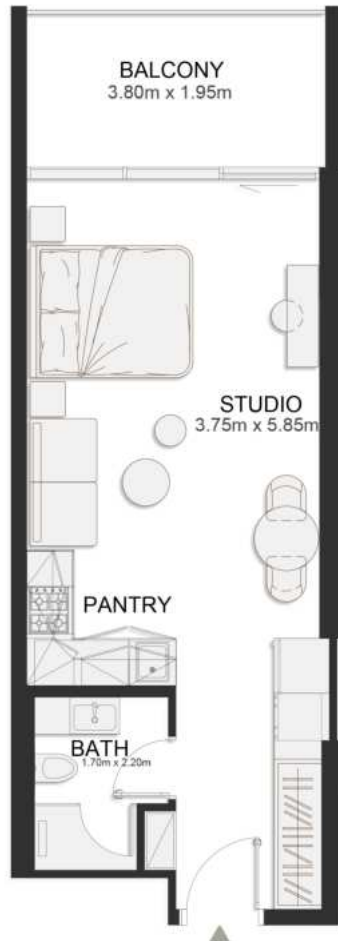

UNIT B129

Deluxe Studio

	SQ.M	SQ.FT
Suite	36.97	398
Balcony	8.06	87
Total area	45.03	485

FIRST FLOOR PLAN