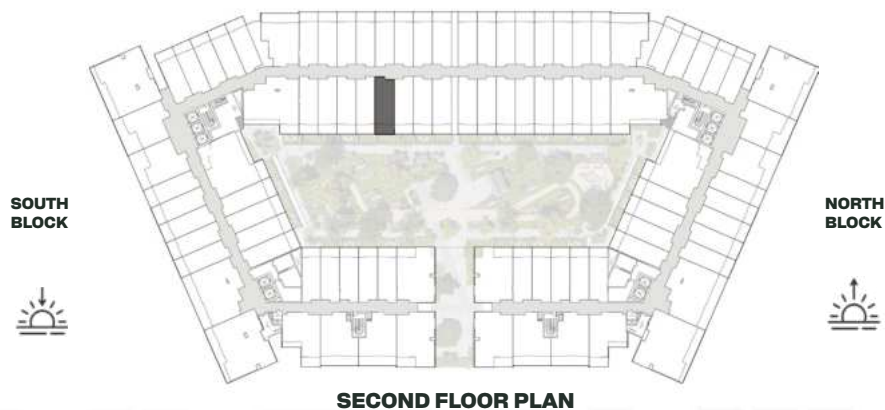

UNIT B243

Signature Studio

	SQ.M	SQ.FT
Suite	39.17	422
Balcony	8.06	87
Total area	47.23	508

SECOND FLOOR PLAN