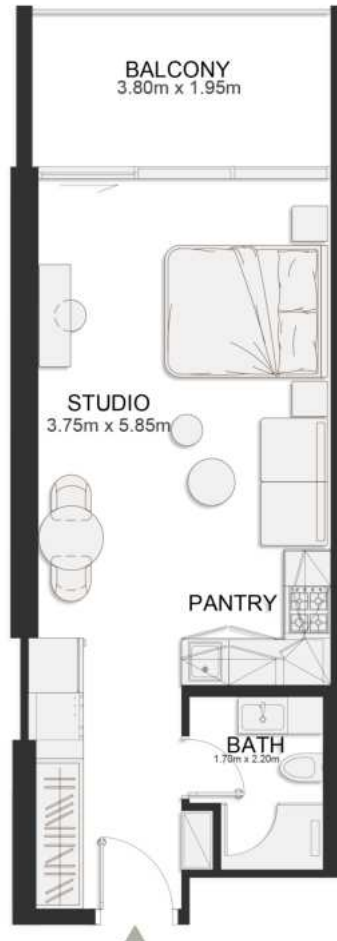

UNIT B133

Deluxe Studio

	SQ.M	SQ.FT
Suite	36.97	398
Balcony	8.06	87
Total area	45.03	485

FIRST FLOOR PLAN

UNIT B134

Deluxe Studio

	SQ.M	SQ.FT
Suite	36.97	398
Balcony	8.06	87
Total area	45.03	485

FIRST FLOOR PLAN