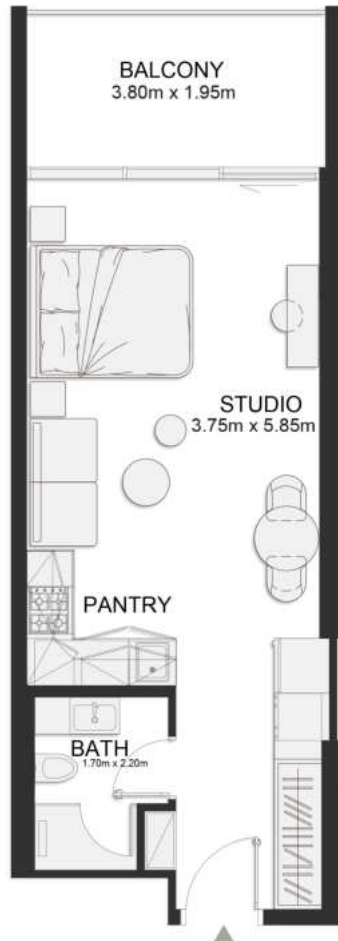

UNIT B127

Deluxe Studio

	SQ.M	SQ.FT
Suite	36.97	398
Balcony	8.06	87
Total area	45.03	485

FIRST FLOOR PLAN