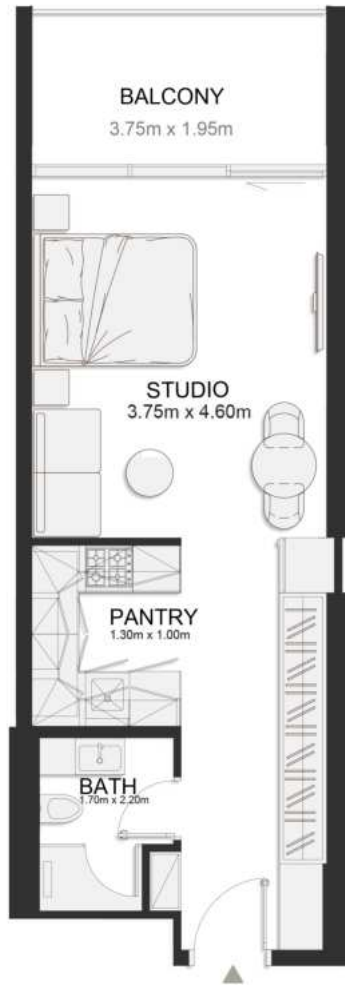

UNIT B341

Signature Studio

	SQ.M	SQ.FT
Suite	39.17	422
Balcony	8.06	87
Total area	47.23	508

THIRD FLOOR PLAN