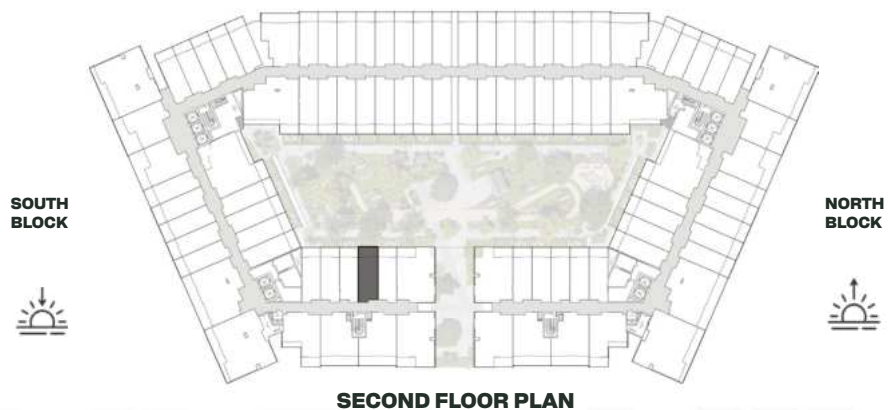

UNIT B209

Deluxe Studio

	SQ.M	SQ.FT
Suite	36.97	398
Balcony	8.06	87
Total area	45.03	485

SECOND FLOOR PLAN