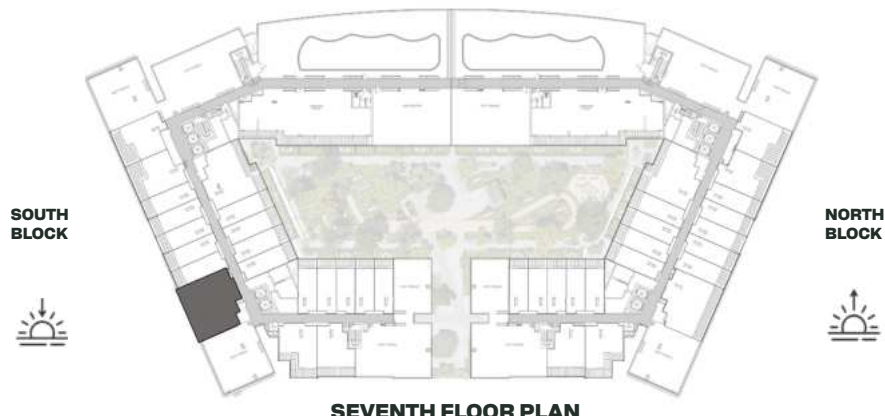

UNIT B717

Executive Two Bedroom Residence

	SQ.M	SQ.FT
Suite	101.43	1,092
Balcony	24.39	263
Total area	125.82	1,354

SEVENTH FLOOR PLAN