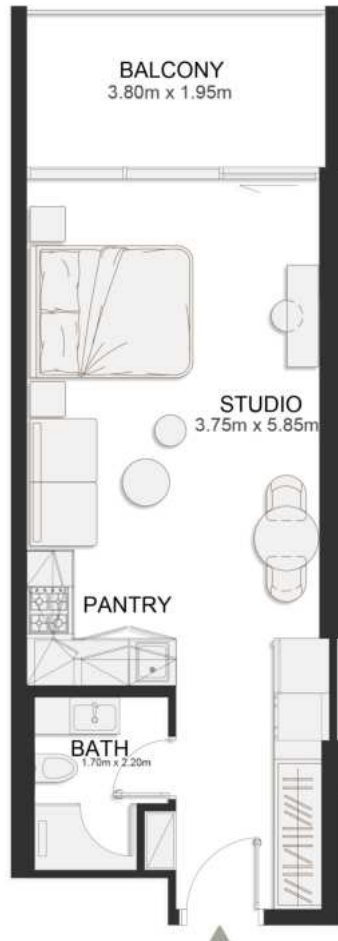

UNIT B233

Deluxe Studio

	SQ.M	SQ.FT
Suite	36.97	398
Balcony	8.06	87
Total area	45.03	485

SECOND FLOOR PLAN