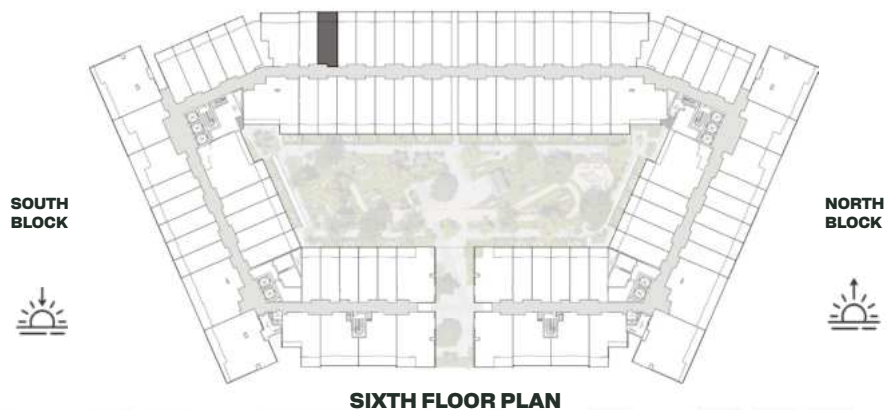

UNIT B633

Deluxe Studio

	SQ.M	SQ.FT
Suite	36.97	398
Balcony	8.06	87
Total area	45.03	485

SIXTH FLOOR PLAN