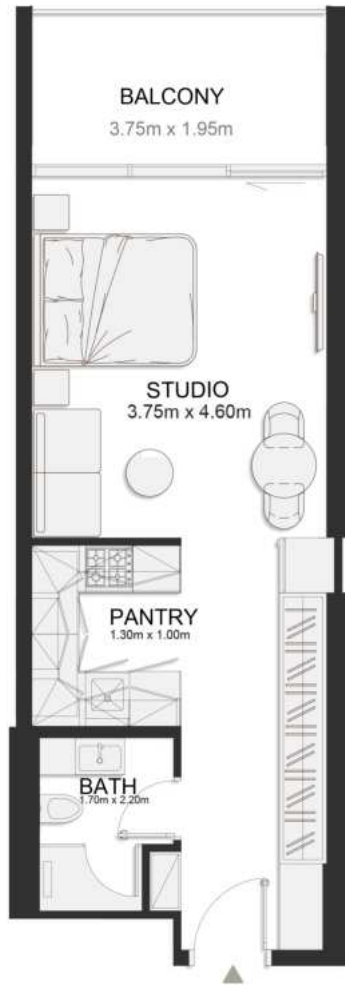

UNIT B441

Signature Studio

	SQ.M	SQ.FT
Suite	39.17	422
Balcony	8.06	87
Total area	47.23	508

FOURTH FLOOR PLAN