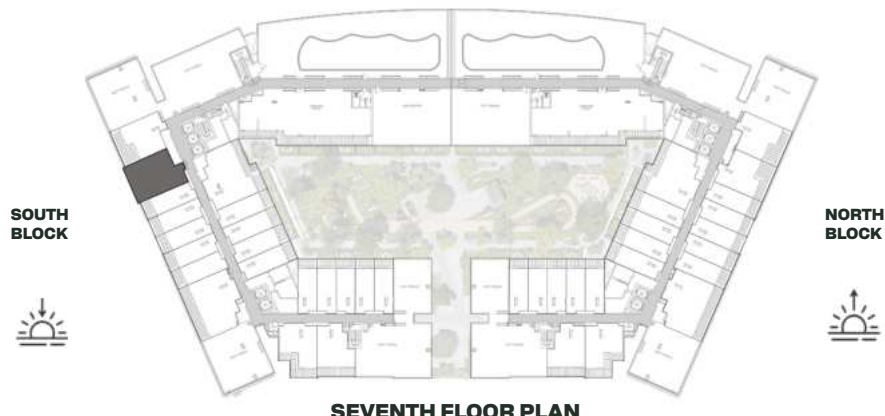

UNIT B723

Contemporary One Bedroom

	SQ.M	SQ.FT
Suite	61.11	658
Balcony	22.20	239
Total area	83.31	897

SEVENTH FLOOR PLAN