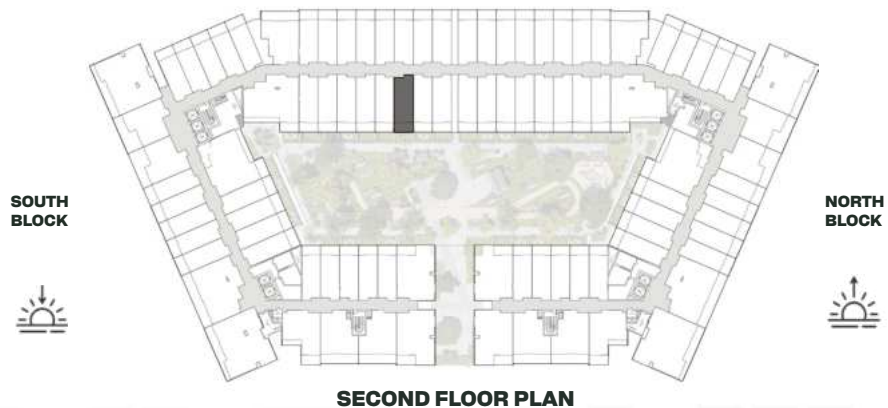

Signature Studio

	SQ.M	SQ.FT
Suite	39.17	422
Balcony	8.06	87
Total area	47.23	508

SECOND FLOOR PLAN

UNIT B242

Signature Studio

	SQ.M	SQ.FT
Suite	39.17	422
Balcony	8.06	87
Total area	47.23	508

SECOND FLOOR PLAN