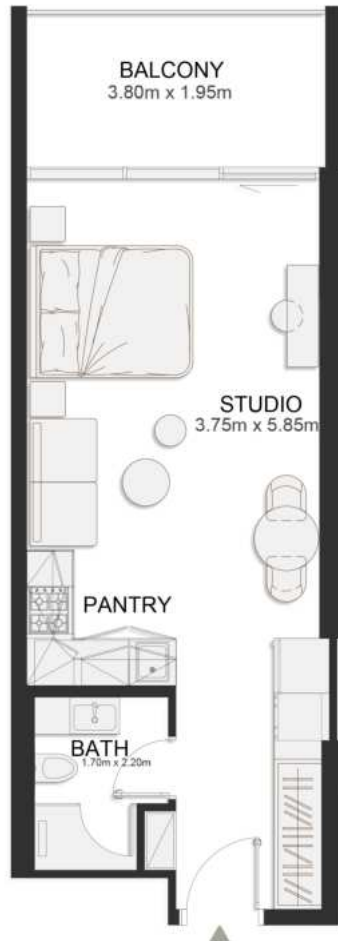

UNIT B535

Deluxe Studio

	SQ.M	SQ.FT
Suite	36.97	398
Balcony	8.06	87
Total area	45.03	485

FIFTH FLOOR PLAN