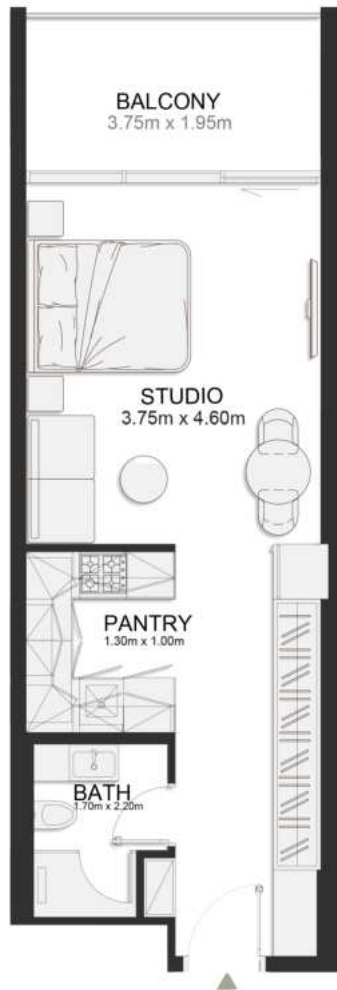

UNIT B647

Signature Studio

	SQ.M	SQ.FT
Suite	39.18	422
Balcony	8.05	87
Total area	47.23	508

SIXTH FLOOR PLAN