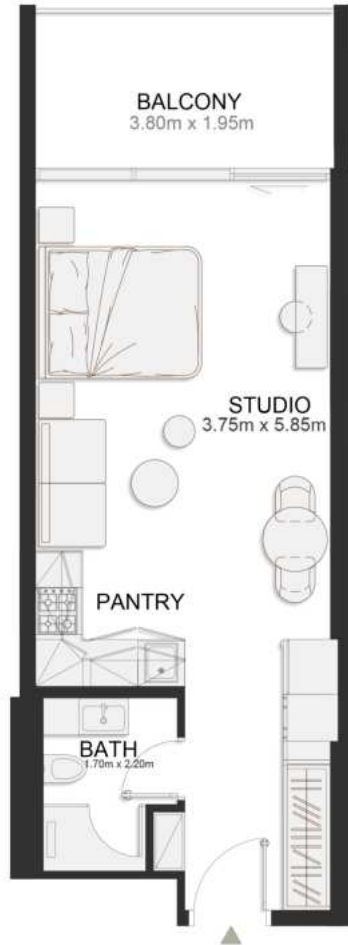

UNIT B207

Deluxe Studio

	SQ.M	SQ.FT
Suite	37.15	400
Balcony	8.06	87
Total area	45.21	487

SECOND FLOOR PLAN