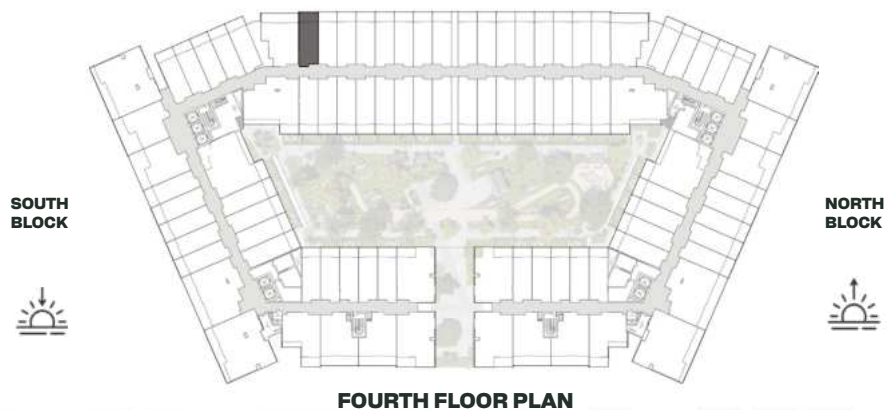

Contemporary One Bedroom

	SQ.M	SQ.FT
Suite	61.55	663
Balcony	16.01	172
Total area	77.56	835

FOURTH FLOOR PLAN

UNIT B432

Deluxe Studio

	SQ.M	SQ.FT
Suite	37.03	399
Balcony	8.06	87
Total area	45.09	485

FOURTH FLOOR PLAN