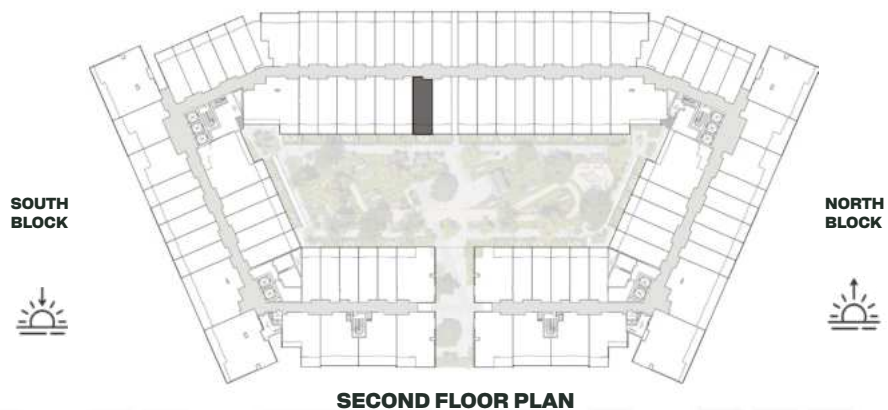

UNIT B241

Signature Studio

	SQ.M	SQ.FT
Suite	39.17	422
Balcony	8.06	87
Total area	47.23	508

SECOND FLOOR PLAN