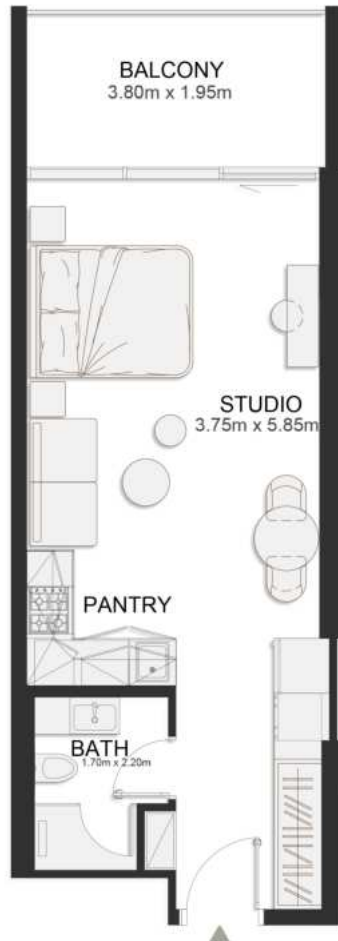

UNIT B237

Deluxe Studio

	SQ.M	SQ.FT
Suite	36.97	398
Balcony	8.06	87
Total area	45.03	485

SECOND FLOOR PLAN