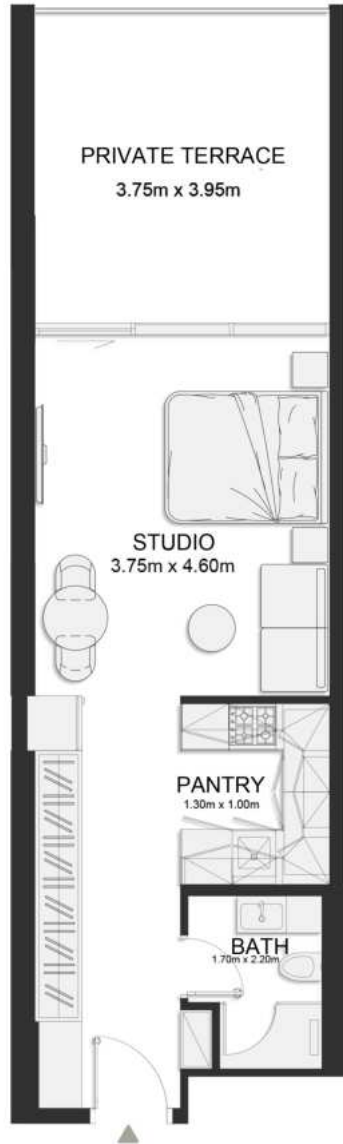

UNIT B145

Signature Studio

	SQ.M	SQ.FT
Suite	39.17	422
Balcony	16.06	173
Total area	55.23	594

FIRST FLOOR PLAN

UNIT B146

Signature Studio

	SQ.M	SQ.FT
Suite	39.17	422
Balcony	16.06	173
Total area	55.23	594

FIRST FLOOR PLAN