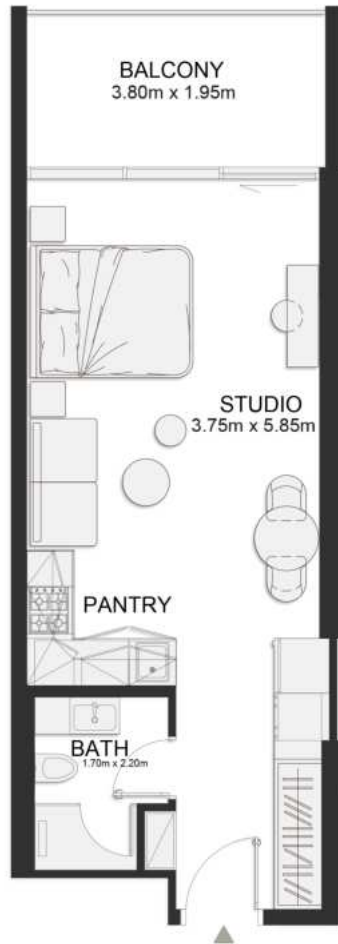

UNIT B527

Deluxe Studio

	SQ.M	SQ.FT
Suite	36.97	398
Balcony	8.06	87
Total area	45.03	485

FIFTH FLOOR PLAN