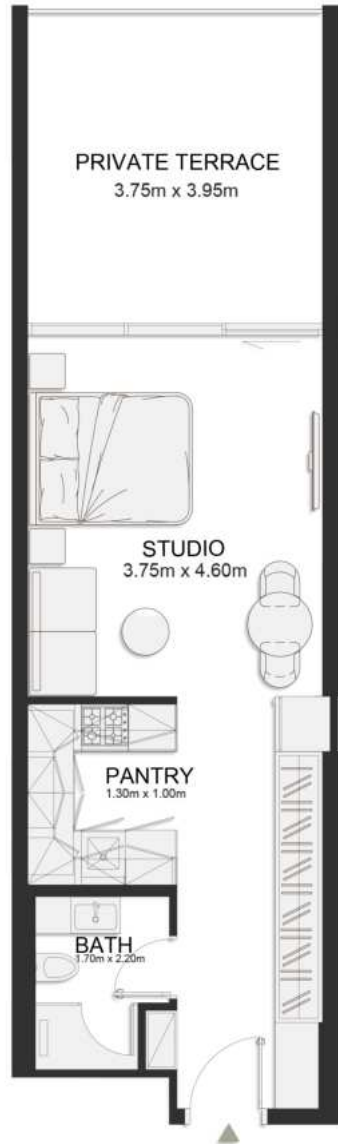

UNIT B141

Signature Studio

	SQ.M	SQ.FT
Suite	39.17	422
Balcony	16.06	173
Total area	55.23	594

FIRST FLOOR PLAN