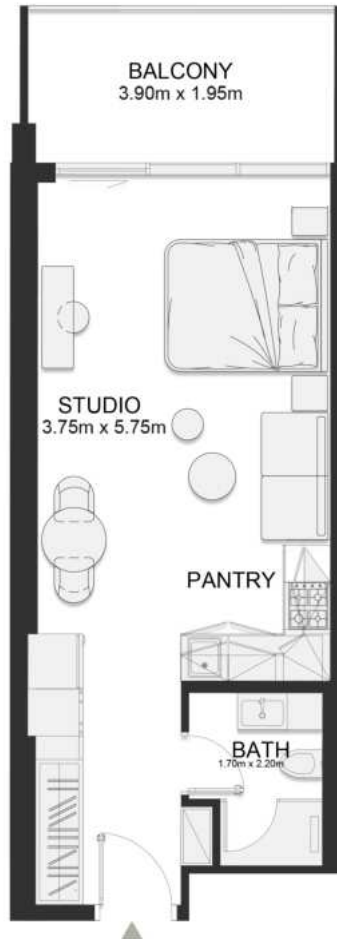

Executive Two Bedroom Residence

	SQ.M	SQ.FT
Suite	101.43	1,092
Balcony	24.39	263
Total area	125.82	1,354

SEVENTH FLOOR PLAN

UNIT B718

Deluxe Studio

	SQ.M	SQ.FT
Suite	37.04	399
Balcony	8.08	87
Total area	45.12	486

SEVENTH FLOOR PLAN

UNIT B719

Deluxe Studio

	SQ.M	SQ.FT
Suite	36.94	398
Balcony	8.09	87
Total area	45.03	485

SEVENTH FLOOR PLAN

UNIT B720

Deluxe Studio

	SQ.M	SQ.FT
Suite	36.93	398
Balcony	8.08	87
Total area	45.01	484