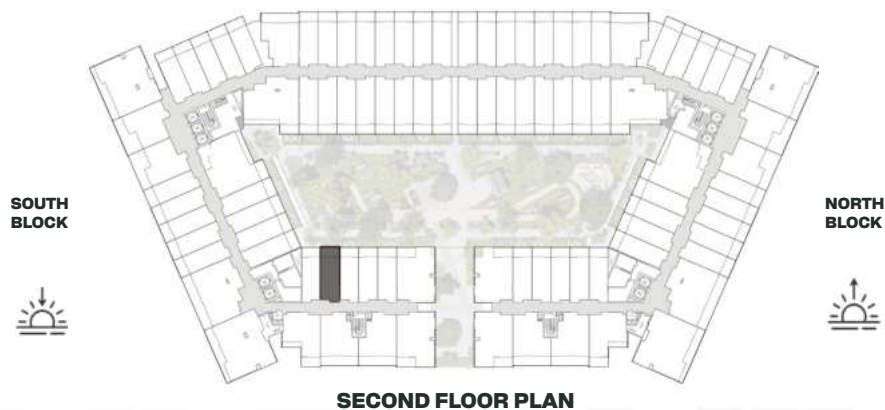

UNIT B207

Deluxe Studio

	SQ.M	SQ.FT
Suite	37.15	400
Balcony	8.06	87
Total area	45.21	487

SECOND FLOOR PLAN