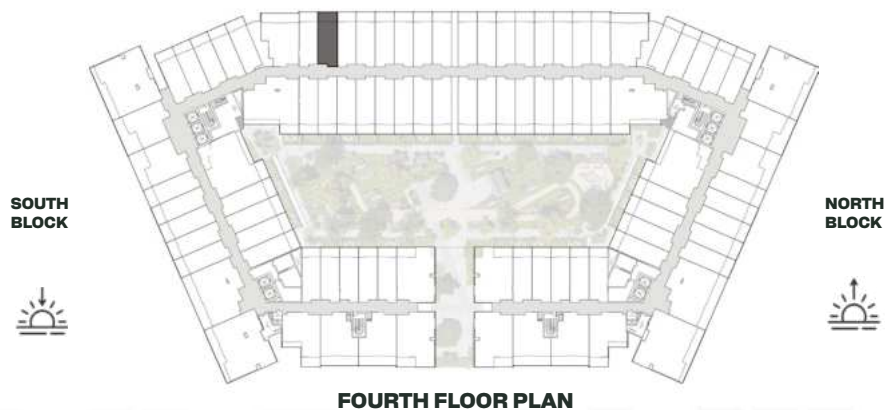

UNIT B433

Deluxe Studio

	SQ.M	SQ.FT
Suite	36.97	398
Balcony	8.06	87
Total area	45.03	485