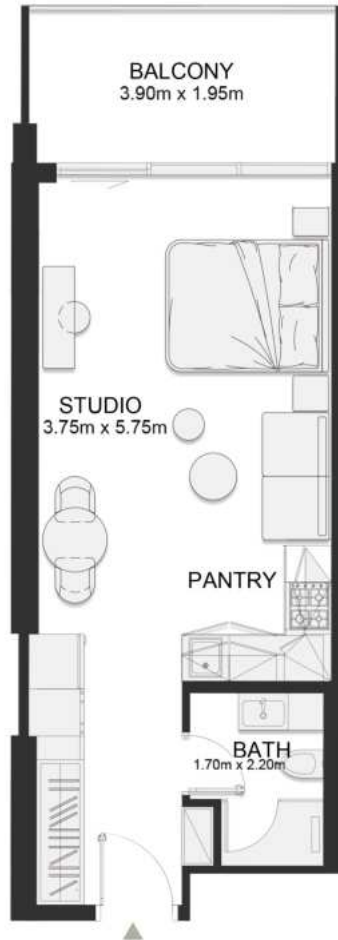

SIXTH FLOOR PLAN

UNIT B619

Deluxe Studio

	SQ.M	SQ.FT
Suite	36.94	398
Balcony	8.09	87
Total area	45.03	485

UNIT B620

Deluxe Studio

	SQ.M	SQ.FT
Suite	36.93	398
Balcony	8.08	87
Total area	45.01	484

SIXTH FLOOR PLAN

UNIT B621

Deluxe Studio

	SQ.M	SQ.FT
Suite	36.94	398
Balcony	8.09	87
Total area	45.03	485

SIXTH FLOOR PLAN

UNIT B622

Deluxe Studio

	SQ.M	SQ.FT
Suite	36.84	397
Balcony	8.08	87
Total area	44.92	484

SIXTH FLOOR PLAN