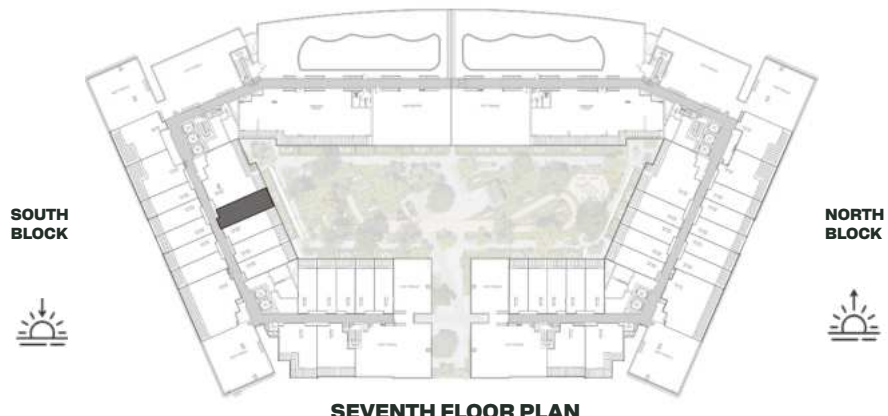

UNIT B701

Executive Two Bedroom Residence

	SQ.M	SQ.FT
Suite	100.19	1,078
Balcony	23.29	251
Total area	123.48	1,329

SEVENTH FLOOR PLAN

UNIT B702

Signature Studio

	SQ.M	SQ.FT
Suite	39.05	420
Balcony	8.06	87
Total area	47.11	507