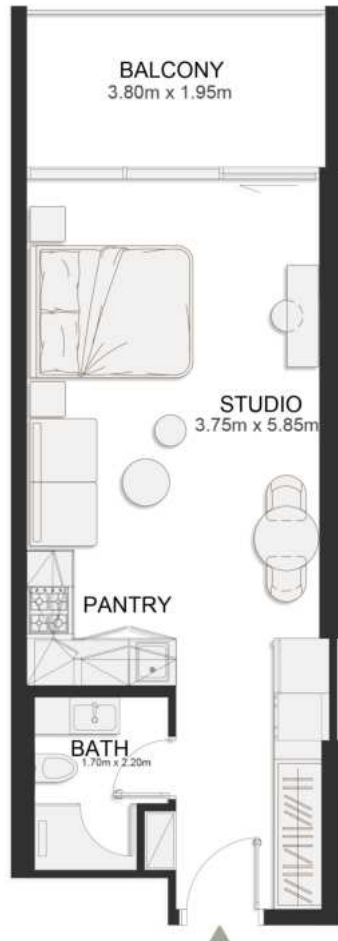

UNIT B337

Deluxe Studio

	SQ.M	SQ.FT
Suite	36.97	398
Balcony	8.06	87
Total area	45.03	485

THIRD FLOOR PLAN