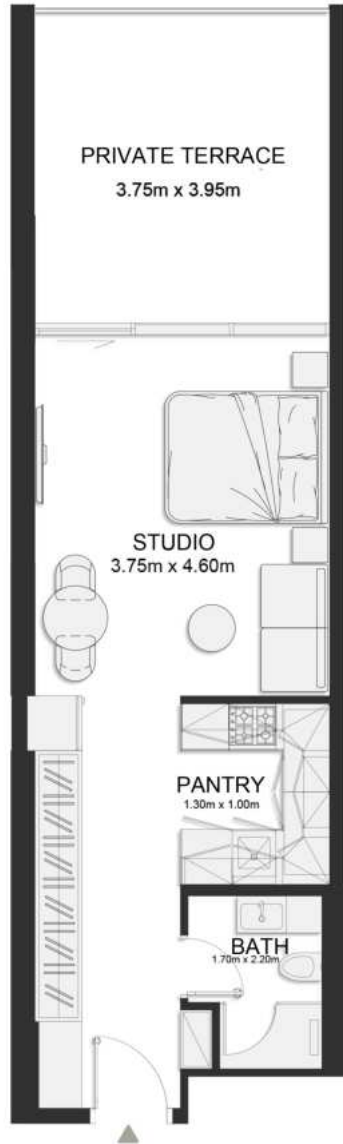

UNIT B141

Signature Studio

	SQ.M	SQ.FT
Suite	39.17	422
Balcony	16.06	173
Total area	55.23	594

FIRST FLOOR PLAN

UNIT B142

Signature Studio

	SQ.M	SQ.FT
Suite	39.17	422
Balcony	16.06	173
Total area	55.23	594

FIRST FLOOR PLAN