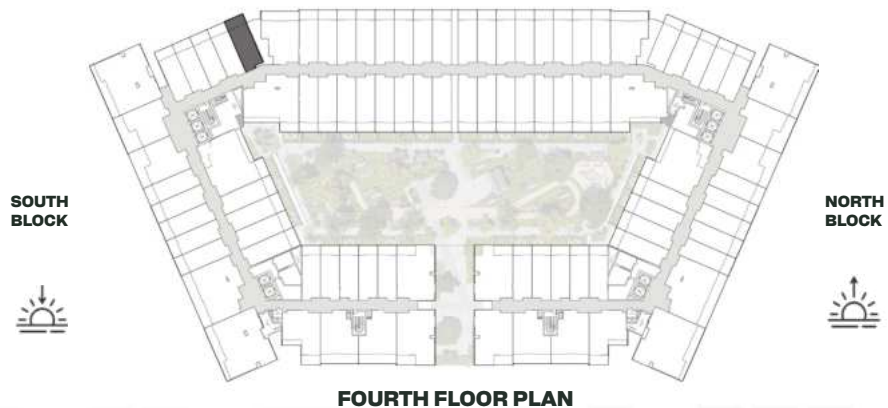

UNIT B429

Deluxe Studio

	SQ.M	SQ.FT
Suite	36.97	398
Balcony	8.06	87
Total area	45.03	485

UNIT B430

Deluxe Studio

	SQ.M	SQ.FT
Suite	37.07	399
Balcony	8.31	89
Total area	45.38	488

FOURTH FLOOR PLAN

UNIT B431