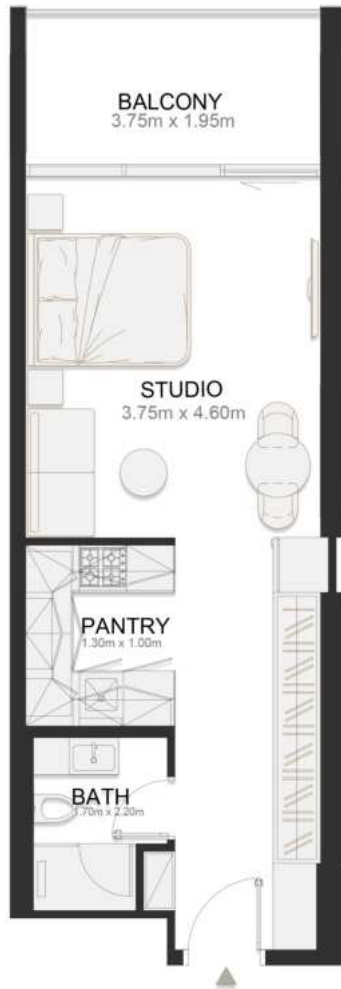

SEVENTH FLOOR PLAN

UNIT B703

Signature Studio

	SQ.M	SQ.FT
Suite	39.17	422
Balcony	8.06	87
Total area	47.23	508

SEVENTH FLOOR PLAN

UNIT B704

Signature Studio

	SQ.M	SQ.FT
Suite	39.17	422
Balcony	8.06	87
Total area	47.23	508

SEVENTH FLOOR PLAN

UNIT B705

Signature Studio

	SQ.M	SQ.FT
Suite	39.29	423
Balcony	8.11	87
Total area	47.40	510

SEVENTH FLOOR PLAN

UNIT B706

Deluxe Studio

	SQ.M	SQ.FT
Suite	37.00	398
Balcony	8.11	87
Total area	45.11	486

SEVENTH FLOOR PLAN

UNIT B707

Deluxe Studio

	SQ.M	SQ.FT
Suite	37.15	400
Balcony	8.05	87
Total area	45.20	487

SEVENTH FLOOR PLAN

UNIT B708

Deluxe Studio

	SQ.M	SQ.FT
Suite	36.77	396
Balcony	8.05	87
Total area	44.82	482