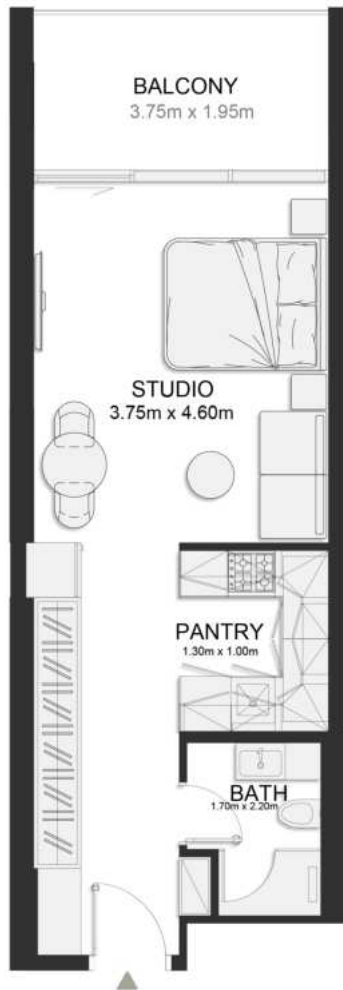

THIRD FLOOR PLAN

UNIT B345

Signature Studio

	SQ.M	SQ.FT
Suite	39.17	422
Balcony	8.06	87
Total area	47.23	508

THIRD FLOOR PLAN

UNIT B346

Signature Studio

	SQ.M	SQ.FT
Suite	39.17	422
Balcony	8.06	87
Total area	47.23	508