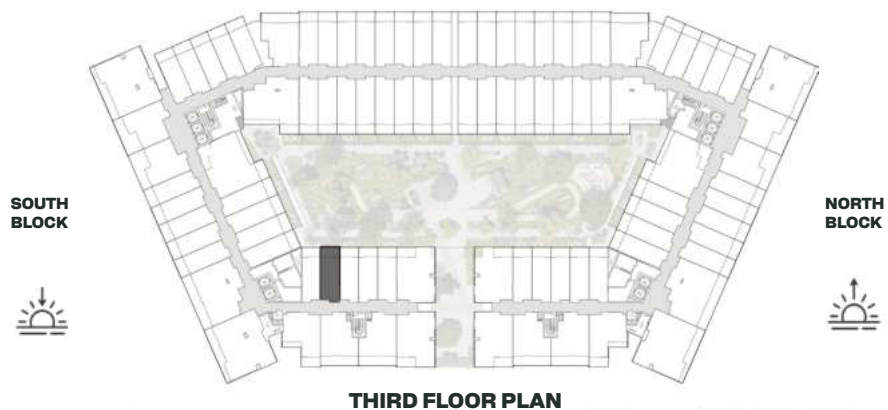

UNIT B307

Deluxe Studio

	SQ.M	SQ.FT
Suite	37.15	400
Balcony	8.06	87
Total area	45.21	487

THIRD FLOOR PLAN