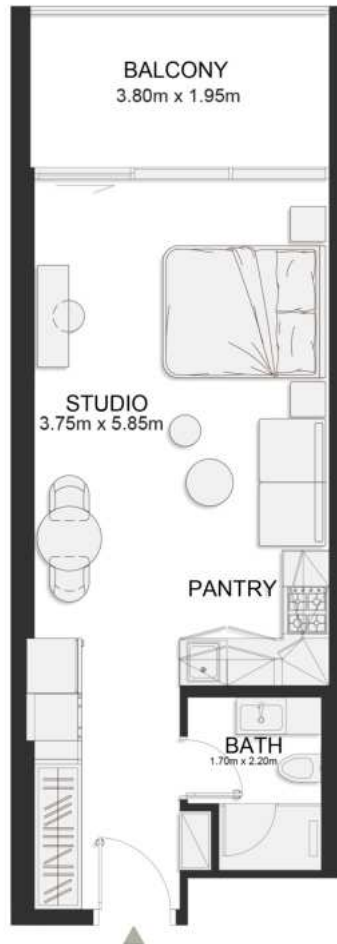

SECOND FLOOR PLAN

UNIT B205

Signature Studio

	SQ.M	SQ.FT
Suite	39.29	423
Balcony	8.11	87
Total area	47.40	510

SECOND FLOOR PLAN

UNIT B206

Deluxe Studio

	SQ.M	SQ.FT
Suite	37.04	399
Balcony	8.10	87
Total area	45.14	486