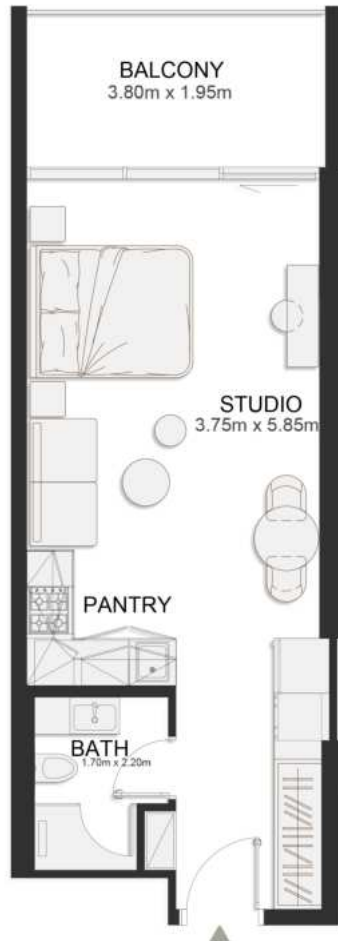

UNIT B137

Deluxe Studio

	SQ.M	SQ.FT
Suite	36.97	398
Balcony	8.06	87
Total area	45.03	485

FIRST FLOOR PLAN