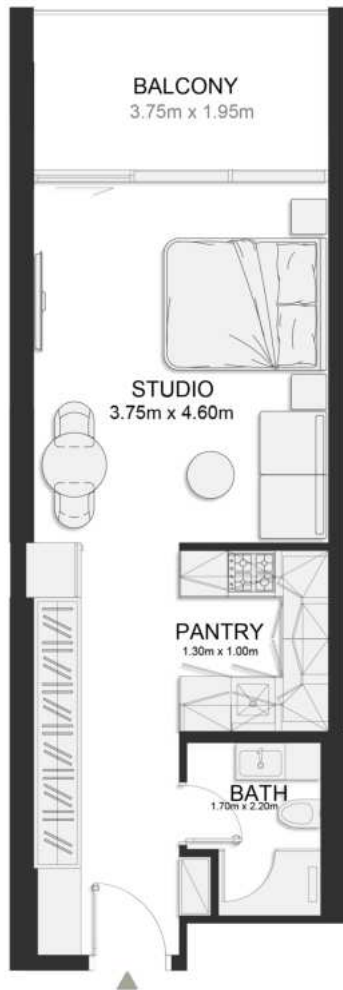

SIXTH FLOOR PLAN

UNIT B643

Signature Studio

	SQ.M	SQ.FT
Suite	39.17	422
Balcony	8.06	87
Total area	47.23	508

SIXTH FLOOR PLAN

UNIT B644

Signature Studio

	SQ.M	SQ.FT
Suite	39.17	422
Balcony	8.06	87
Total area	47.23	508