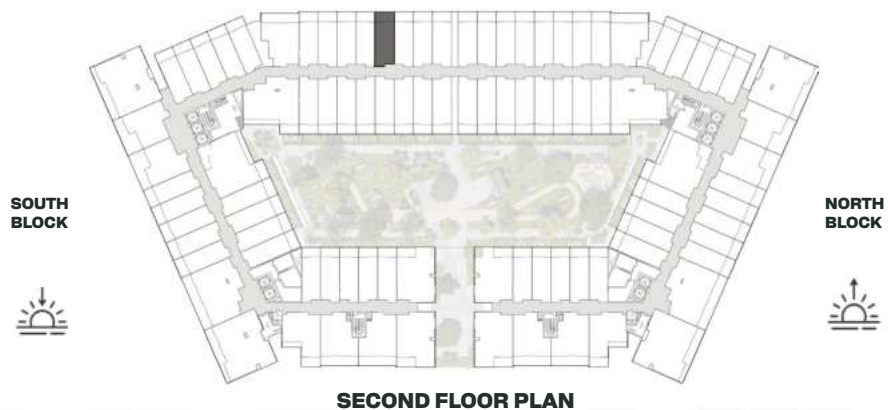

UNIT B235

Deluxe Studio

	SQ.M	SQ.FT
Suite	36.97	398
Balcony	8.06	87
Total area	45.03	485

SECOND FLOOR PLAN

UNIT B236

Deluxe Studio

	SQ.M	SQ.FT
Suite	36.97	398
Balcony	8.06	87
Total area	45.03	485

SECOND FLOOR PLAN