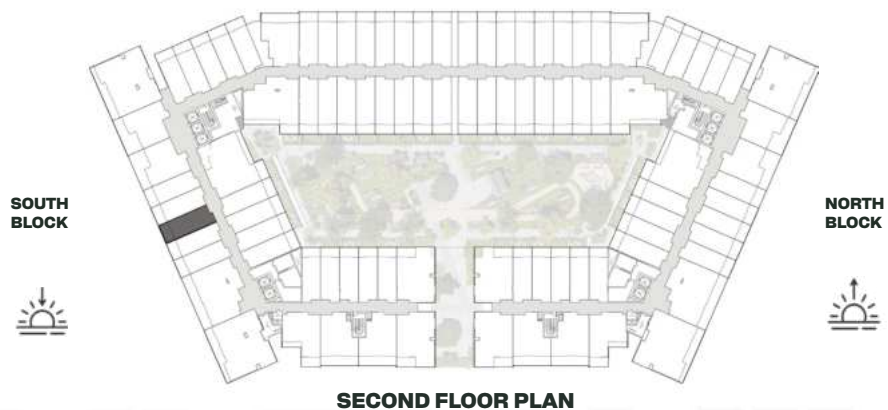

SECOND FLOOR PLAN

UNIT B219

Deluxe Studio

	SQ.M	SQ.FT
Suite	36.94	398
Balcony	8.09	87
Total area	45.03	485

SECOND FLOOR PLAN

UNIT B220

Deluxe Studio

	SQ.M	SQ.FT
Suite	36.93	398
Balcony	8.08	87
Total area	45.01	484