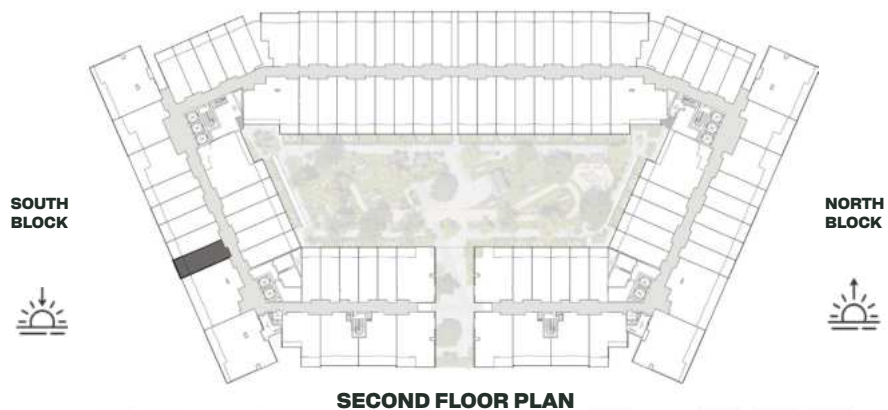

SECOND FLOOR PLAN

UNIT B217

Executive Two Bedroom Residence

	SQ.M	SQ.FT
Suite	101.10	1,088
Balcony	24.26	261
Total area	125.36	1,349

SECOND FLOOR PLAN

UNIT B218

Deluxe Studio

	SQ.M	SQ.FT
Suite	37.06	399
Balcony	8.08	87
Total area	45.14	486