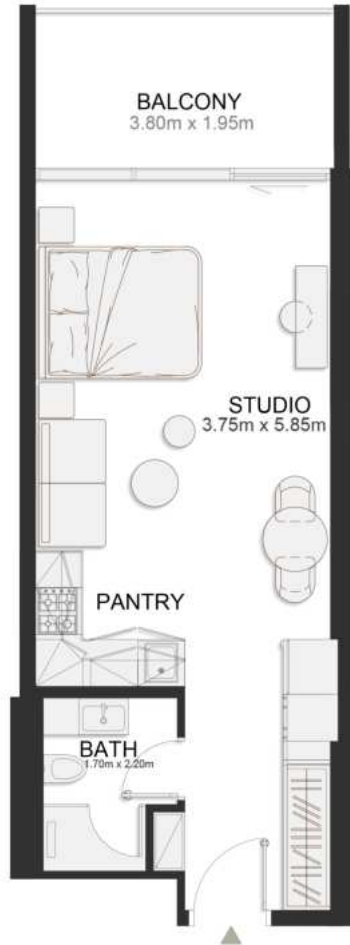

UNIT B307

Deluxe Studio

	SQ.M	SQ.FT
Suite	37.15	400
Balcony	8.06	87
Total area	45.21	487

THIRD FLOOR PLAN