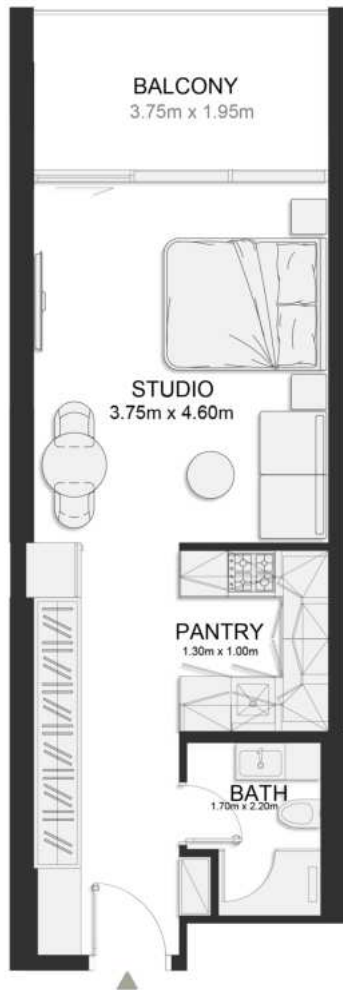

UNIT B545

Signature Studio

	SQ.M	SQ.FT
Suite	39.17	422
Balcony	8.06	87
Total area	47.23	508

FIFTH FLOOR PLAN

UNIT B546

Signature Studio

	SQ.M	SQ.FT
Suite	39.17	422
Balcony	8.06	87
Total area	47.23	508

FIFTH FLOOR PLAN