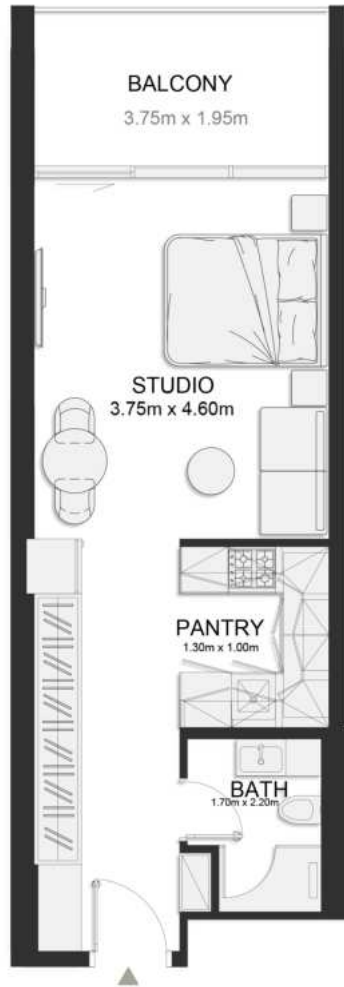

THIRD FLOOR PLAN

UNIT B339

Deluxe Studio

	SQ.M	SQ.FT
Suite	36.97	398
Balcony	8.06	87
Total area	45.03	485

THIRD FLOOR PLAN

UNIT B340

Signature Studio

	SQ.M	SQ.FT
Suite	39.18	422
Balcony	8.05	87
Total area	47.23	508