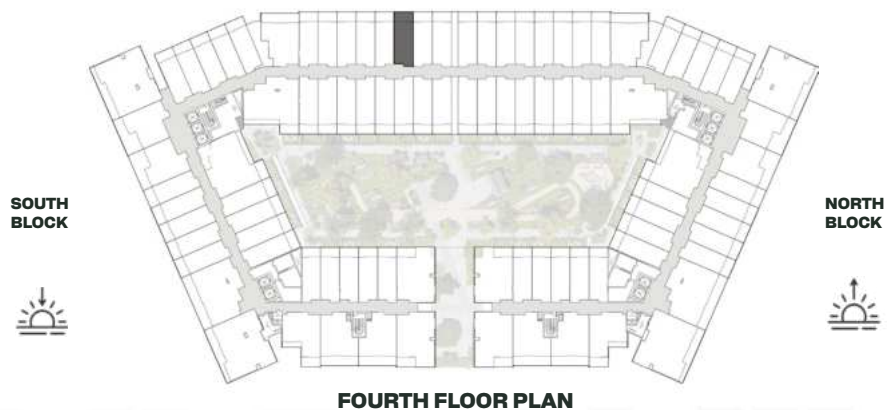

UNIT B437

Deluxe Studio

	SQ.M	SQ.FT
Suite	36.97	398
Balcony	8.06	87
Total area	45.03	485

FOURTH FLOOR PLAN