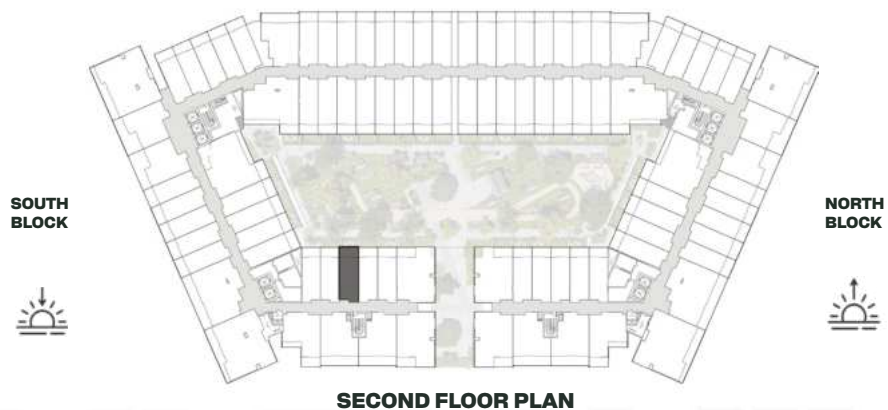

SECOND FLOOR PLAN

UNIT B207

Deluxe Studio

	SQ.M	SQ.FT
Suite	37.15	400
Balcony	8.06	87
Total area	45.21	487

SECOND FLOOR PLAN

UNIT B208

Deluxe Studio

	SQ.M	SQ.FT
Suite	36.76	396
Balcony	8.06	87
Total area	44.82	482