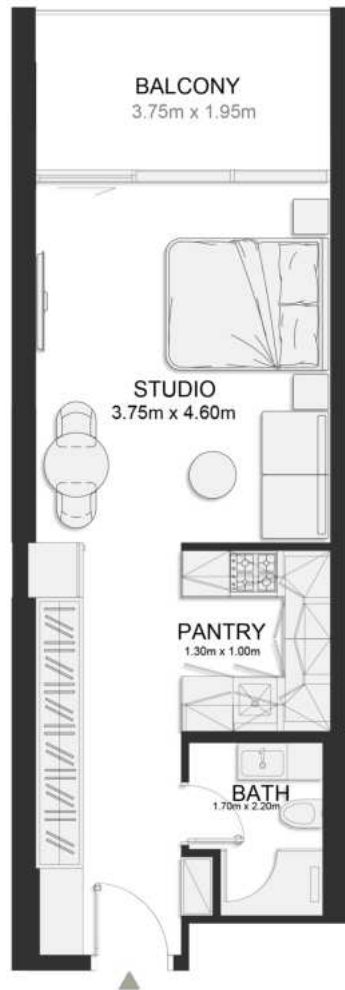

	SQ.M	SQ.FT
Suite	39.17	422
Balcony	8.06	87
Total area	47.23	508

FOURTH FLOOR PLAN

UNIT B442

Signature Studio

	SQ.M	SQ.FT
Suite	39.17	422
Balcony	8.06	87
Total area	47.23	508

FOURTH FLOOR PLAN

UNIT B443

Signature Studio