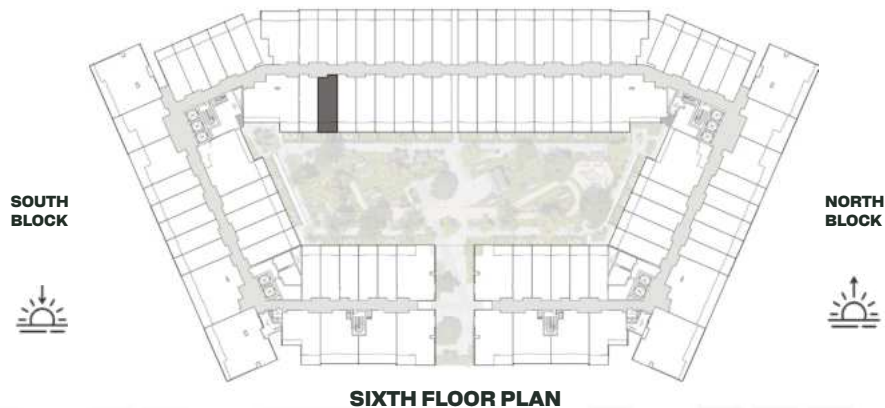

SIXTH FLOOR PLAN

UNIT B645

Signature Studio

	SQ.M	SQ.FT
Suite	39.17	422
Balcony	8.06	87
Total area	47.23	508

SIXTH FLOOR PLAN

UNIT B646

Signature Studio

	SQ.M	SQ.FT
Suite	39.17	422
Balcony	8.06	87
Total area	47.23	508