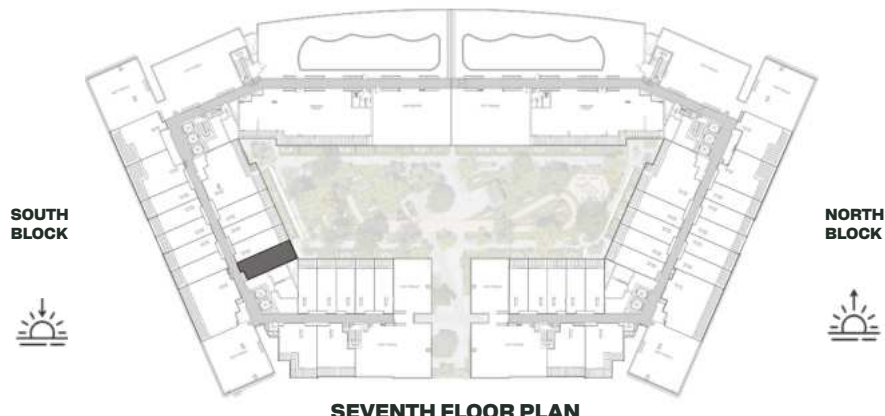

UNIT B705

Signature Studio

	SQ.M	SQ.FT
Suite	39.29	423
Balcony	8.11	87
Total area	47.40	510

SEVENTH FLOOR PLAN