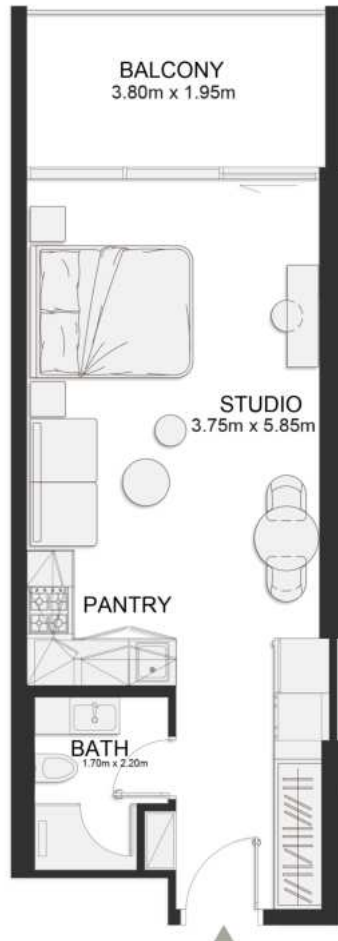

UNIT B227

Deluxe Studio

	SQ.M	SQ.FT
Suite	36.97	398
Balcony	8.06	87
Total area	45.03	485

SECOND FLOOR PLAN