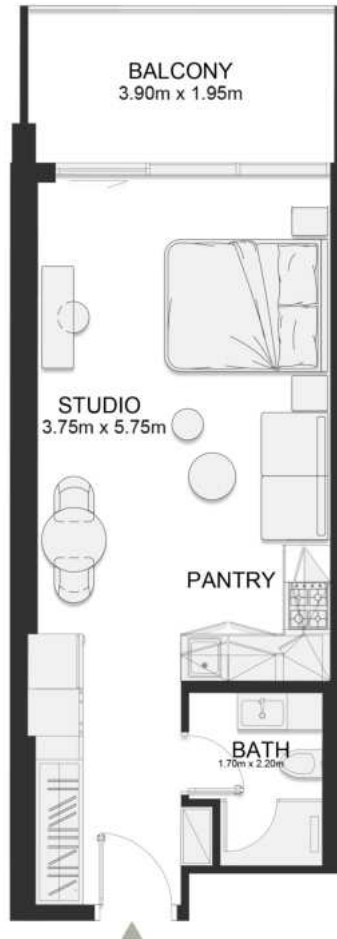

SIXTH FLOOR PLAN

UNIT B617

Executive Two Bedroom Residence

	SQ.M	SQ.FT
Suite	101.14	1,089
Balcony	24.26	261
Total area	125.40	1,350

SIXTH FLOOR PLAN

UNIT B618

Deluxe Studio

	SQ.M	SQ.FT
Suite	37.01	398
Balcony	8.09	87
Total area	45.10	485

SIXTH FLOOR PLAN

UNIT B619

Deluxe Studio

	SQ.M	SQ.FT
Suite	36.94	398
Balcony	8.09	87
Total area	45.03	485

UNIT B620

Deluxe Studio

	SQ.M	SQ.FT
Suite	36.93	398
Balcony	8.08	87
Total area	45.01	484

SIXTH FLOOR PLAN