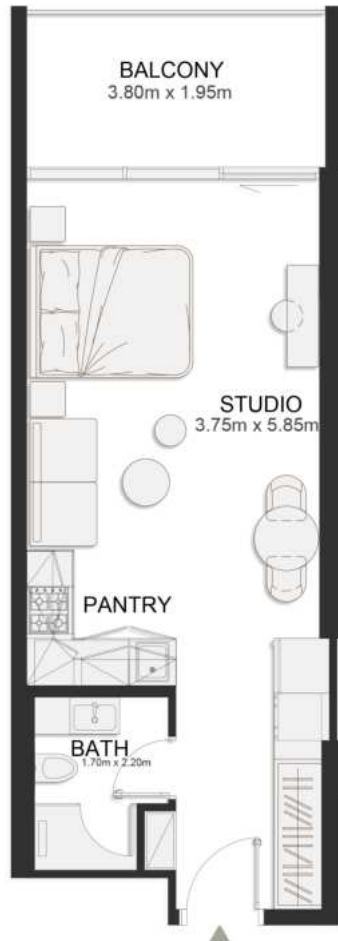

UNIT B133

Deluxe Studio

	SQ.M	SQ.FT
Suite	36.97	398
Balcony	8.06	87
Total area	45.03	485

FIRST FLOOR PLAN