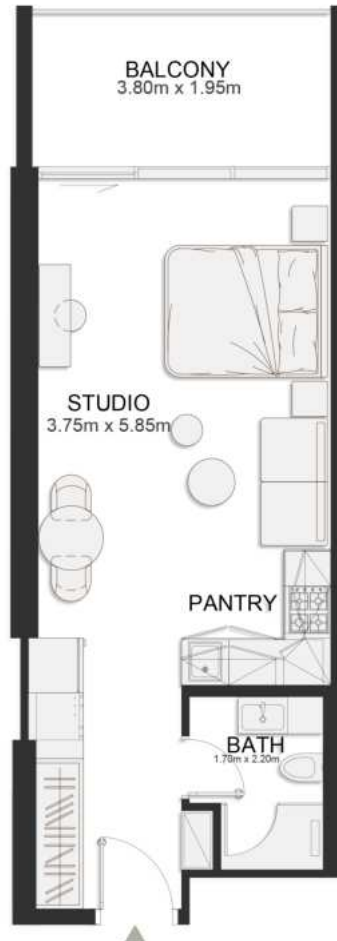

FIFTH FLOOR PLAN

UNIT B527

Deluxe Studio

	SQ.M	SQ.FT
Suite	36.97	398
Balcony	8.06	87
Total area	45.03	485

FIFTH FLOOR PLAN

UNIT B528

Deluxe Studio

	SQ.M	SQ.FT
Suite	36.97	398
Balcony	8.06	87
Total area	45.03	485