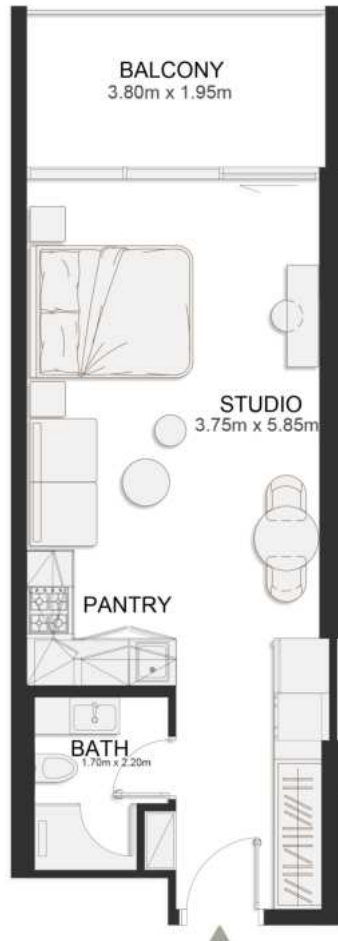

UNIT B339

Deluxe Studio

	SQ.M	SQ.FT
Suite	36.97	398
Balcony	8.06	87
Total area	45.03	485

THIRD FLOOR PLAN