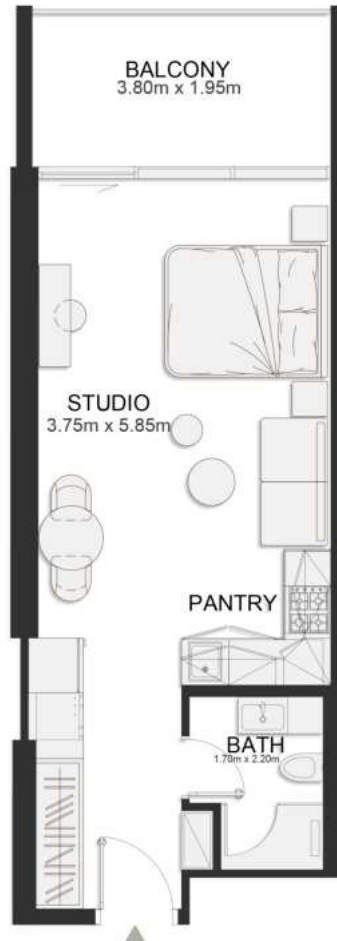

THIRD FLOOR PLAN

UNIT B327

Deluxe Studio

	SQ.M	SQ.FT
Suite	36.97	398
Balcony	8.06	87
Total area	45.03	485

THIRD FLOOR PLAN

UNIT B328

Deluxe Studio

	SQ.M	SQ.FT
Suite	36.97	398
Balcony	8.06	87
Total area	45.03	485