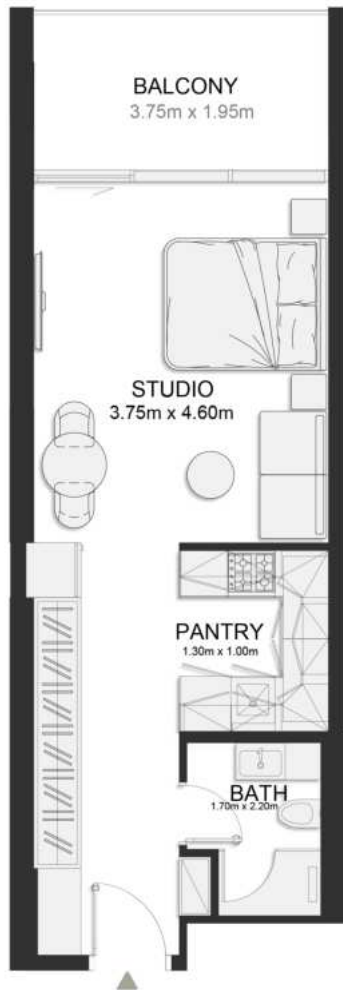

	SQ.M	SQ.FT
Suite	39.17	422
Balcony	8.06	87
Total area	47.23	508

FOURTH FLOOR PLAN

UNIT B446

Signature Studio

	SQ.M	SQ.FT
Suite	39.17	422
Balcony	8.06	87
Total area	47.23	508

FOURTH FLOOR PLAN

UNIT B447

Signature Studio