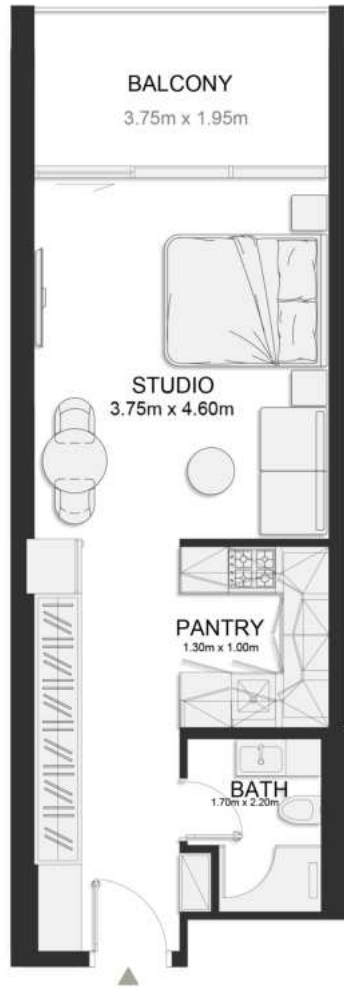

UNIT B539

Deluxe Studio

	SQ.M	SQ.FT
Suite	36.97	398
Balcony	8.06	87
Total area	45.03	485

FIFTH FLOOR PLAN

UNIT B540

Signature Studio

	SQ.M	SQ.FT
Suite	39.18	422
Balcony	8.05	87
Total area	47.23	508

UNIT B541