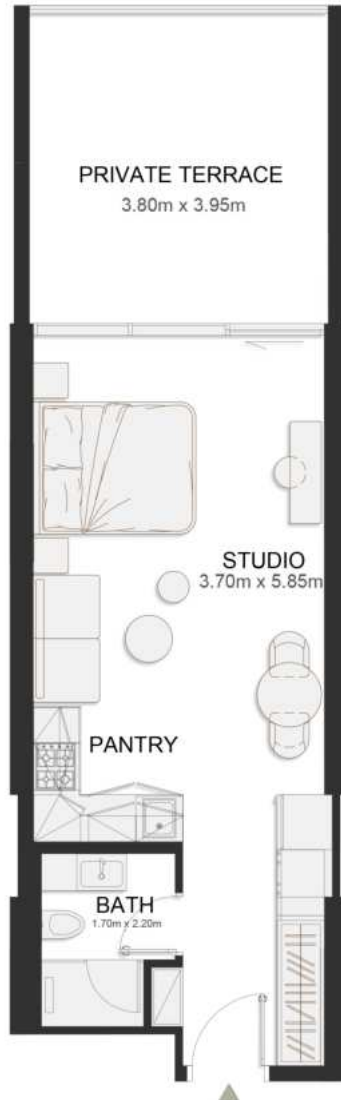

FIRST FLOOR PLAN

UNIT B107

Deluxe Studio

	SQ.M	SQ.FT
Suite	37.15	400
Balcony	16.05	173
Total area	53.2	573

FIRST FLOOR PLAN

UNIT B108

Deluxe Studio

	SQ.M	SQ.FT
Suite	36.76	396
Balcony	16.06	173
Total area	52.82	569