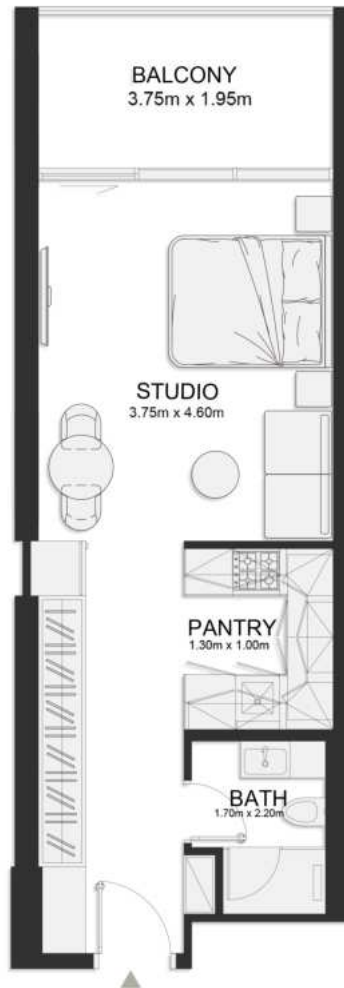

UNIT B505

Signature Studio

	SQ.M	SQ.FT
Suite	39.29	423
Balcony	8.11	87
Total area	47.40	510

FIFTH FLOOR PLAN