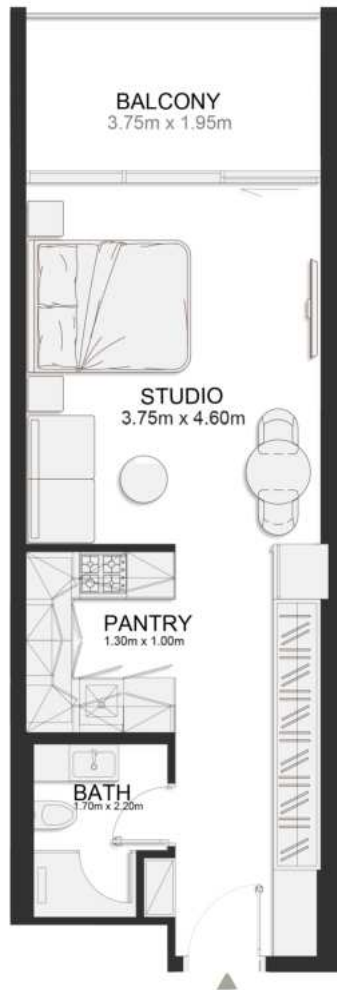

UNIT B247

Signature Studio

	SQ.M	SQ.FT
Suite	39.18	422
Balcony	8.05	87
Total area	47.23	508

SECOND FLOOR PLAN