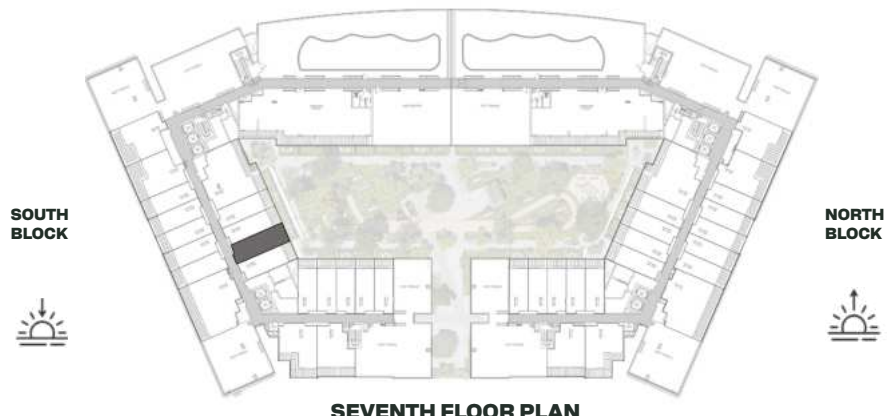

SEVENTH FLOOR PLAN

UNIT B703

Signature Studio

	SQ.M	SQ.FT
Suite	39.17	422
Balcony	8.06	87
Total area	47.23	508

SEVENTH FLOOR PLAN

UNIT B704

Signature Studio

	SQ.M	SQ.FT
Suite	39.17	422
Balcony	8.06	87
Total area	47.23	508