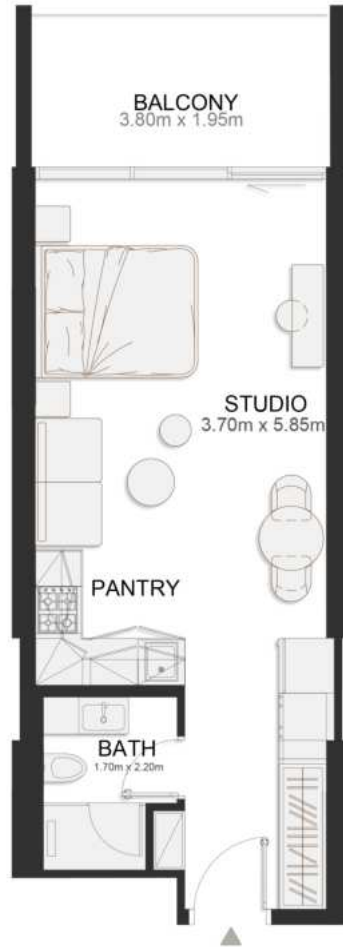

FOURTH FLOOR PLAN

UNIT B407

Deluxe Studio

	SQ.M	SQ.FT
Suite	37.15	400
Balcony	8.06	87
Total area	45.21	487

FOURTH FLOOR PLAN

UNIT B408

Deluxe Studio

	SQ.M	SQ.FT
Suite	36.76	396
Balcony	8.06	87
Total area	44.82	482