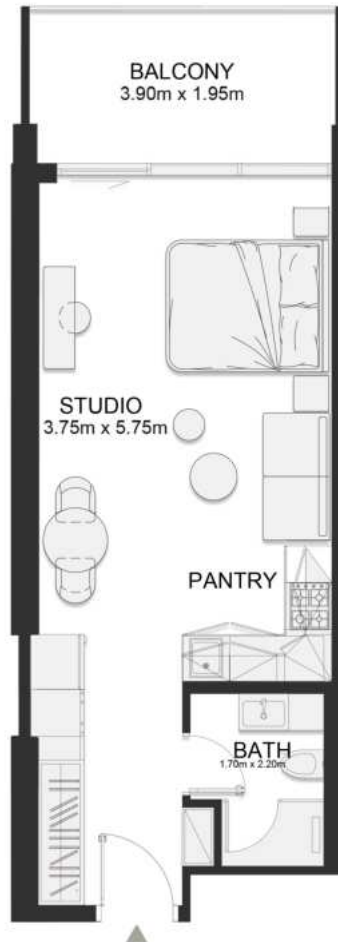

SIXTH FLOOR PLAN

UNIT B619

Deluxe Studio

	SQ.M	SQ.FT
Suite	36.94	398
Balcony	8.09	87
Total area	45.03	485

UNIT B620

Deluxe Studio

	SQ.M	SQ.FT
Suite	36.93	398
Balcony	8.08	87
Total area	45.01	484

SIXTH FLOOR PLAN

UNIT B621

Deluxe Studio

	SQ.M	SQ.FT
Suite	36.94	398
Balcony	8.09	87
Total area	45.03	485

SIXTH FLOOR PLAN

UNIT B622

Deluxe Studio

	SQ.M	SQ.FT
Suite	36.84	397
Balcony	8.08	87
Total area	44.92	484

SIXTH FLOOR PLAN

UNIT B623

Contemporary One Bedroom

	SQ.M	SQ.FT
Suite	61.11	658
Balcony	22.20	239
Total area	83.31	897

SIXTH FLOOR PLAN

UNIT B624

Contemporary One Bedroom

	SQ.M	SQ.FT
Suite	60.99	656
Balcony	22.20	239
Total area	83.19	895