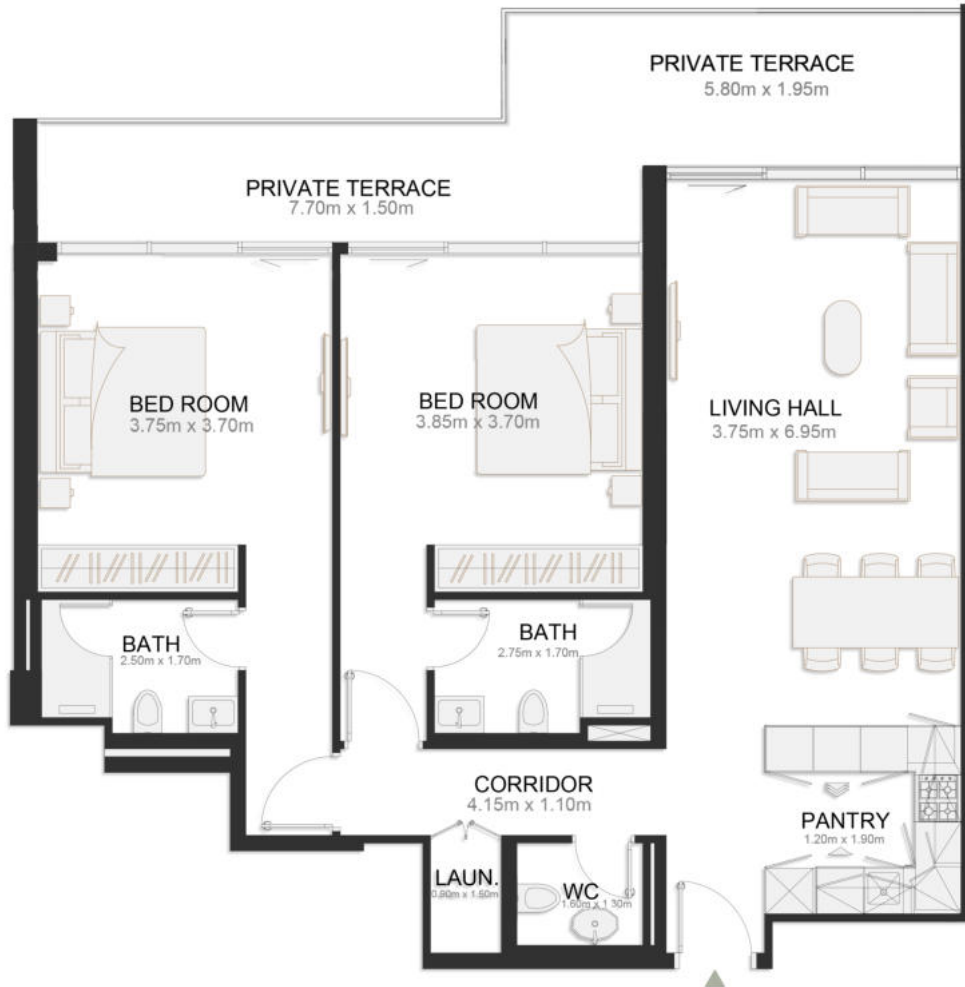

UNIT B701

Executive Two Bedroom Residence

	SQ.M	SQ.FT
Suite	100.19	1,078
Balcony	23.29	251
Total area	123.48	1,329

SEVENTH FLOOR PLAN

UNIT B702

Signature Studio

	SQ.M	SQ.FT
Suite	39.05	420
Balcony	8.06	87
Total area	47.11	507