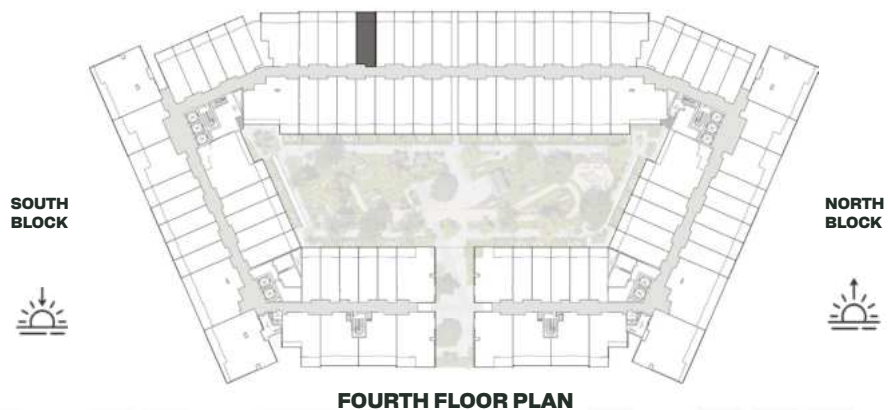

UNIT B435

Deluxe Studio

	SQ.M	SQ.FT
Suite	36.97	398
Balcony	8.06	87
Total area	45.03	485

FOURTH FLOOR PLAN