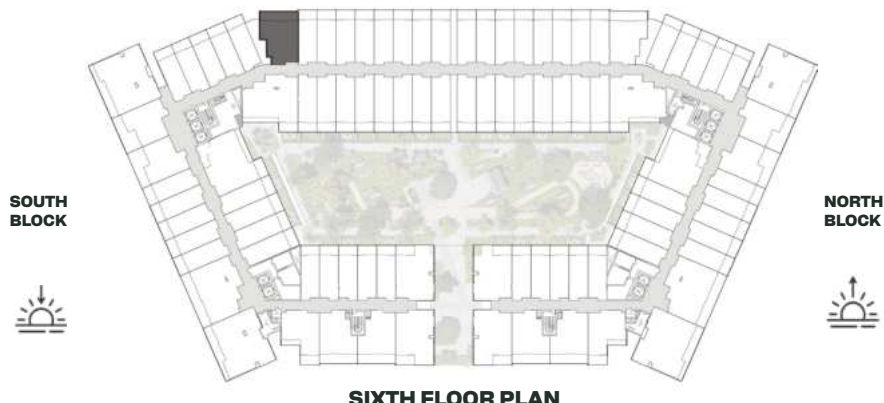

UNIT B631

Contemporary One Bedroom

	SQ.M	SQ.FT
Suite	61.55	663
Balcony	16.01	172
Total area	77.56	835

SIXTH FLOOR PLAN