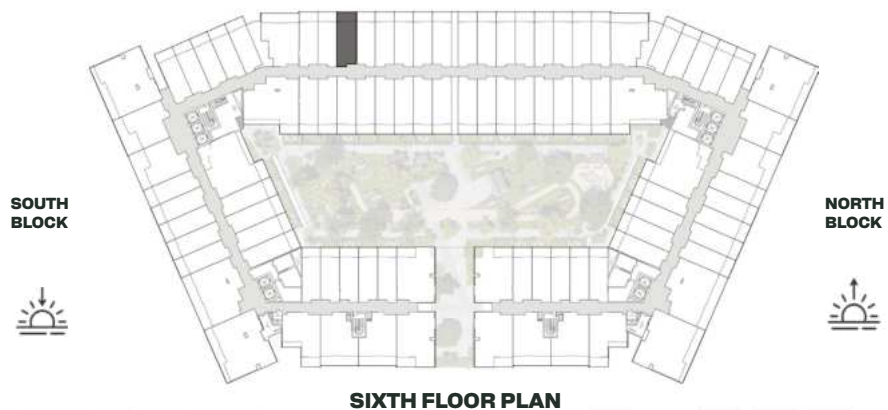

SIXTH FLOOR PLAN

UNIT B633

Deluxe Studio

	SQ.M	SQ.FT
Suite	36.97	398
Balcony	8.06	87
Total area	45.03	485

SIXTH FLOOR PLAN

UNIT B634

Deluxe Studio

	SQ.M	SQ.FT
Suite	36.97	398
Balcony	8.06	87
Total area	45.03	485