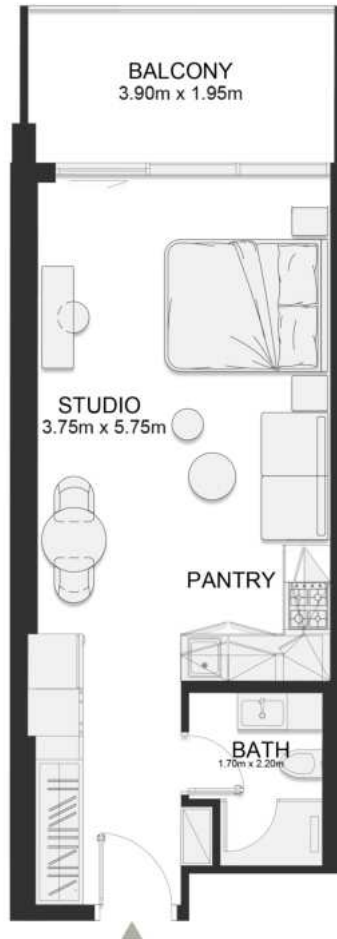

FIFTH FLOOR PLAN

UNIT B517

Executive Two Bedroom Residence

	SQ.M	SQ.FT
Suite	101.14	1,089
Balcony	24.26	261
Total area	125.40	1,350

FIFTH FLOOR PLAN

UNIT B518

Deluxe Studio

	SQ.M	SQ.FT
Suite	37.01	398
Balcony	8.09	87
Total area	45.10	485