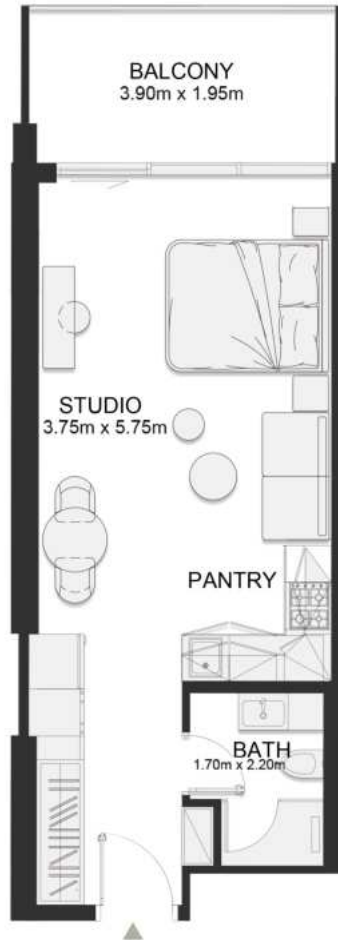

UNIT B320

Deluxe Studio

	SQ.M	SQ.FT
Suite	36.93	398
Balcony	8.08	87
Total area	45.01	484

THIRD FLOOR PLAN