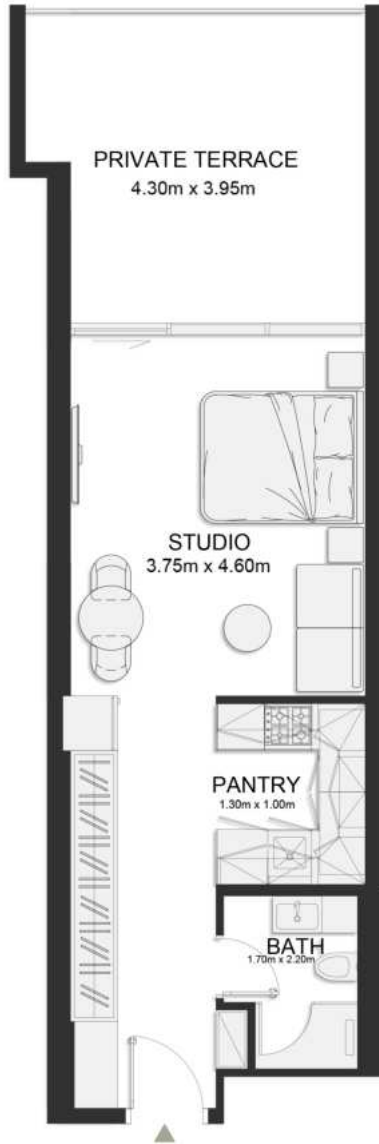

UNIT B139

Deluxe Studio

	SQ.M	SQ.FT
Suite	36.97	398
Balcony	8.06	87
Total area	45.03	485

FIRST FLOOR PLAN

UNIT B140

Signature Studio

	SQ.M	SQ.FT
Suite	39.18	422
Balcony	17.12	184
Total area	56.3	606

FIRST FLOOR PLAN