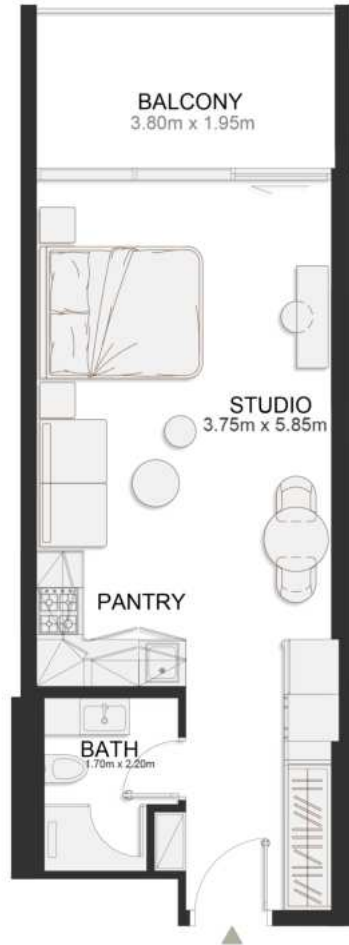

SEVENTH FLOOR PLAN

UNIT B703

Signature Studio

	SQ.M	SQ.FT
Suite	39.17	422
Balcony	8.06	87
Total area	47.23	508

SEVENTH FLOOR PLAN

UNIT B704

Signature Studio

	SQ.M	SQ.FT
Suite	39.17	422
Balcony	8.06	87
Total area	47.23	508

SEVENTH FLOOR PLAN

UNIT B705

Signature Studio

	SQ.M	SQ.FT
Suite	39.29	423
Balcony	8.11	87
Total area	47.40	510

SEVENTH FLOOR PLAN

UNIT B706

Deluxe Studio

	SQ.M	SQ.FT
Suite	37.00	398
Balcony	8.11	87
Total area	45.11	486

SEVENTH FLOOR PLAN

UNIT B707

Deluxe Studio

	SQ.M	SQ.FT
Suite	37.15	400
Balcony	8.05	87
Total area	45.20	487

SEVENTH FLOOR PLAN

UNIT B708

Deluxe Studio

	SQ.M	SQ.FT
Suite	36.77	396
Balcony	8.05	87
Total area	44.82	482

SEVENTH FLOOR PLAN

UNIT B709

Deluxe Studio

	SQ.M	SQ.FT
Suite	36.98	398
Balcony	8.06	87
Total area	45.04	485

UNIT B710

Deluxe Studio

	SQ.M	SQ.FT
Suite	37.04	399
Balcony	8.07	87
Total area	45.11	486

SEVENTH FLOOR PLAN