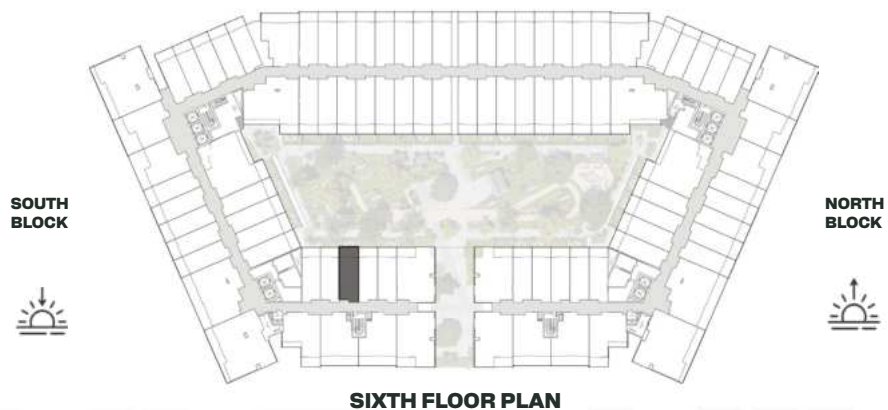

SIXTH FLOOR PLAN

UNIT B607

Deluxe Studio

	SQ.M	SQ.FT
Suite	37.15	400
Balcony	8.06	87
Total area	45.21	487

SIXTH FLOOR PLAN

UNIT B608

Deluxe Studio

	SQ.M	SQ.FT
Suite	36.76	396
Balcony	8.06	87
Total area	44.82	482