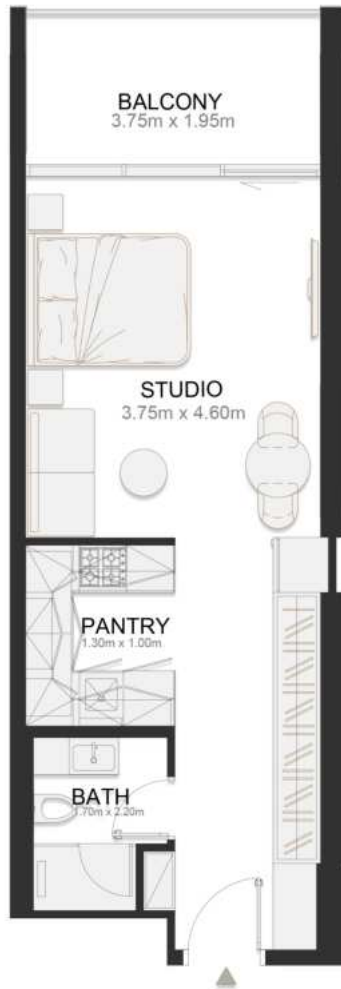

UNIT B721

Deluxe Studio

	SQ.M	SQ.FT
Suite	36.94	398
Balcony	8.09	87
Total area	45.03	485

SEVENTH FLOOR PLAN

UNIT B722

Deluxe Studio

	SQ.M	SQ.FT
Suite	36.84	397
Balcony	8.08	87
Total area	44.92	484

SEVENTH FLOOR PLAN

UNIT B723

Contemporary One Bedroom

	SQ.M	SQ.FT
Suite	61.11	658
Balcony	22.20	239
Total area	83.31	897

SEVENTH FLOOR PLAN

UNIT B724

Contemporary One Bedroom

	SQ.M	SQ.FT
Suite	61.44	661
Balcony	22.33	240
Total area	83.77	902

SEVENTH FLOOR PLAN

UNIT B601

Executive Two Bedroom Residence

	SQ.M	SQ.FT
Suite	100.19	1,078
Balcony	16.60	179
Total area	116.79	1,257

SIXTH FLOOR PLAN

UNIT B602

Signature Studio

	SQ.M	SQ.FT
Suite	39.05	420
Balcony	8.06	87
Total area	47.11	507

SIXTH FLOOR PLAN

UNIT B603

Signature Studio

	SQ.M	SQ.FT
Suite	39.17	422
Balcony	8.06	87
Total area	47.23	508

SIXTH FLOOR PLAN

UNIT B604

Signature Studio

	SQ.M	SQ.FT
Suite	39.17	422
Balcony	8.06	87
Total area	47.23	508