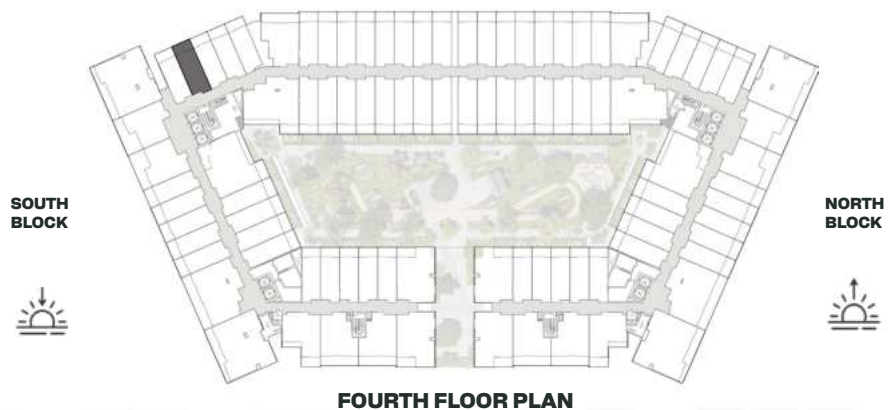

UNIT B427

Deluxe Studio

	SQ.M	SQ.FT
Suite	36.97	398
Balcony	8.06	87
Total area	45.03	485