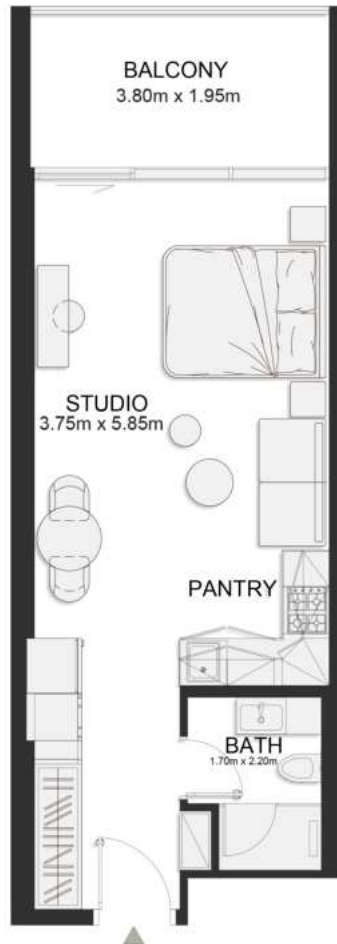

SIXTH FLOOR PLAN

UNIT B603

Signature Studio

	SQ.M	SQ.FT
Suite	39.17	422
Balcony	8.06	87
Total area	47.23	508

SIXTH FLOOR PLAN

UNIT B604

Signature Studio

	SQ.M	SQ.FT
Suite	39.17	422
Balcony	8.06	87
Total area	47.23	508

SIXTH FLOOR PLAN

UNIT B605

Signature Studio

	SQ.M	SQ.FT
Suite	39.29	423
Balcony	8.11	87
Total area	47.40	510

SIXTH FLOOR PLAN

UNIT B606

Deluxe Studio

	SQ.M	SQ.FT
Suite	37.04	399
Balcony	8.10	87
Total area	45.14	486

SIXTH FLOOR PLAN

UNIT B607

Deluxe Studio

	SQ.M	SQ.FT
Suite	37.15	400
Balcony	8.06	87
Total area	45.21	487

SIXTH FLOOR PLAN

UNIT B608

Deluxe Studio

	SQ.M	SQ.FT
Suite	36.76	396
Balcony	8.06	87
Total area	44.82	482