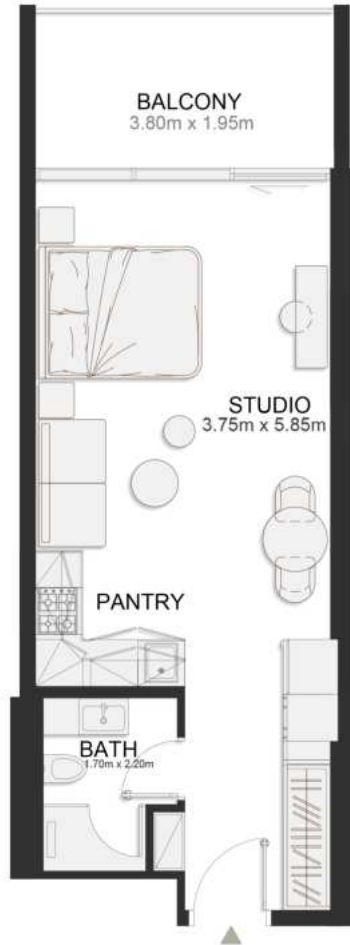

SIXTH FLOOR PLAN

UNIT B603

Signature Studio

	SQ.M	SQ.FT
Suite	39.17	422
Balcony	8.06	87
Total area	47.23	508

SIXTH FLOOR PLAN

UNIT B604

Signature Studio

	SQ.M	SQ.FT
Suite	39.17	422
Balcony	8.06	87
Total area	47.23	508

SIXTH FLOOR PLAN

UNIT B605

Signature Studio

	SQ.M	SQ.FT
Suite	39.29	423
Balcony	8.11	87
Total area	47.40	510

SIXTH FLOOR PLAN

UNIT B606

Deluxe Studio

	SQ.M	SQ.FT
Suite	37.04	399
Balcony	8.10	87
Total area	45.14	486

SIXTH FLOOR PLAN

UNIT B607

Deluxe Studio

	SQ.M	SQ.FT
Suite	37.15	400
Balcony	8.06	87
Total area	45.21	487

SIXTH FLOOR PLAN

UNIT B608

Deluxe Studio

	SQ.M	SQ.FT
Suite	36.76	396
Balcony	8.06	87
Total area	44.82	482