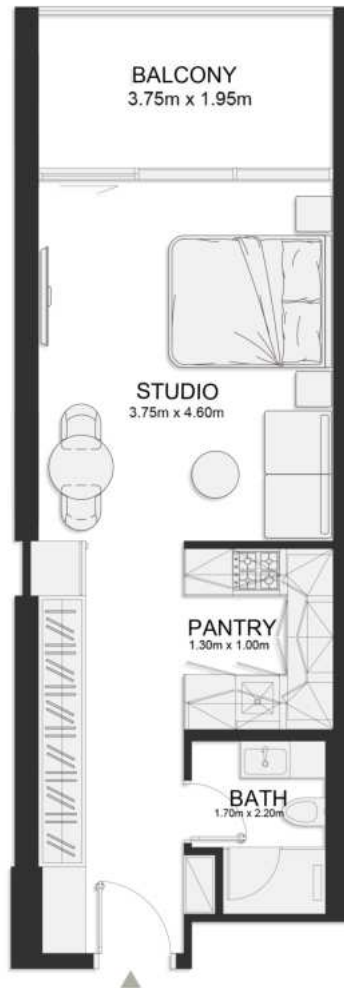

SEVENTH FLOOR PLAN

UNIT B703

Signature Studio

	SQ.M	SQ.FT
Suite	39.17	422
Balcony	8.06	87
Total area	47.23	508

SEVENTH FLOOR PLAN

UNIT B704

Signature Studio

	SQ.M	SQ.FT
Suite	39.17	422
Balcony	8.06	87
Total area	47.23	508

SEVENTH FLOOR PLAN

UNIT B705

Signature Studio

	SQ.M	SQ.FT
Suite	39.29	423
Balcony	8.11	87
Total area	47.40	510

SEVENTH FLOOR PLAN

UNIT B706

Deluxe Studio

	SQ.M	SQ.FT
Suite	37.00	398
Balcony	8.11	87
Total area	45.11	486

SEVENTH FLOOR PLAN

UNIT B707

Deluxe Studio

	SQ.M	SQ.FT
Suite	37.15	400
Balcony	8.05	87
Total area	45.20	487

SEVENTH FLOOR PLAN

UNIT B708

Deluxe Studio

	SQ.M	SQ.FT
Suite	36.77	396
Balcony	8.05	87
Total area	44.82	482