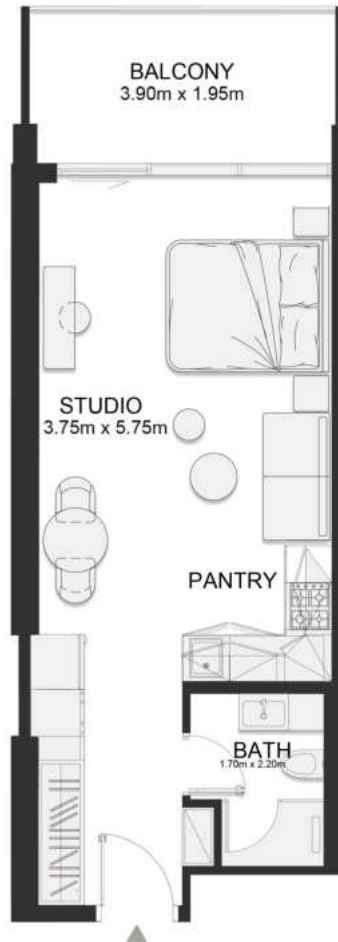

FIFTH FLOOR PLAN

UNIT B523

Contemporary One Bedroom

	SQ.M	SQ.FT
Suite	61.11	658
Balcony	22.20	239
Total area	83.31	897

FIFTH FLOOR PLAN

UNIT B524

Contemporary One Bedroom

	SQ.M	SQ.FT
Suite	60.99	656
Balcony	22.20	239
Total area	83.19	895