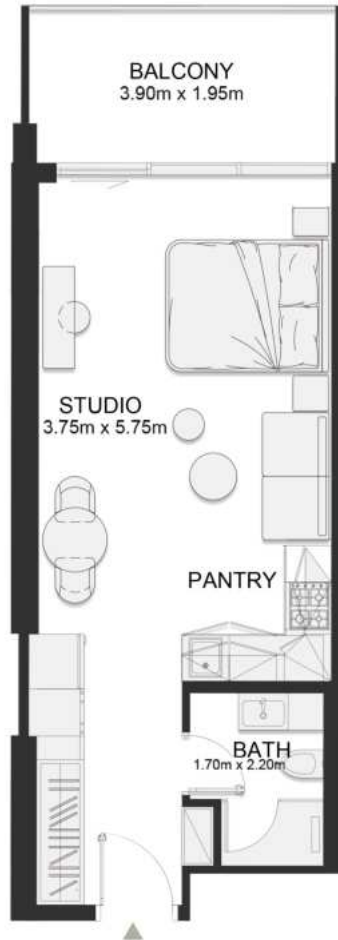

SEVENTH FLOOR PLAN

UNIT B719

Deluxe Studio

	SQ.M	SQ.FT
Suite	36.94	398
Balcony	8.09	87
Total area	45.03	485

SEVENTH FLOOR PLAN

UNIT B720

Deluxe Studio

	SQ.M	SQ.FT
Suite	36.93	398
Balcony	8.08	87
Total area	45.01	484

UNIT B721

Deluxe Studio

	SQ.M	SQ.FT
Suite	36.94	398
Balcony	8.09	87
Total area	45.03	485

SEVENTH FLOOR PLAN

UNIT B722

Deluxe Studio

	SQ.M	SQ.FT
Suite	36.84	397
Balcony	8.08	87
Total area	44.92	484

SEVENTH FLOOR PLAN