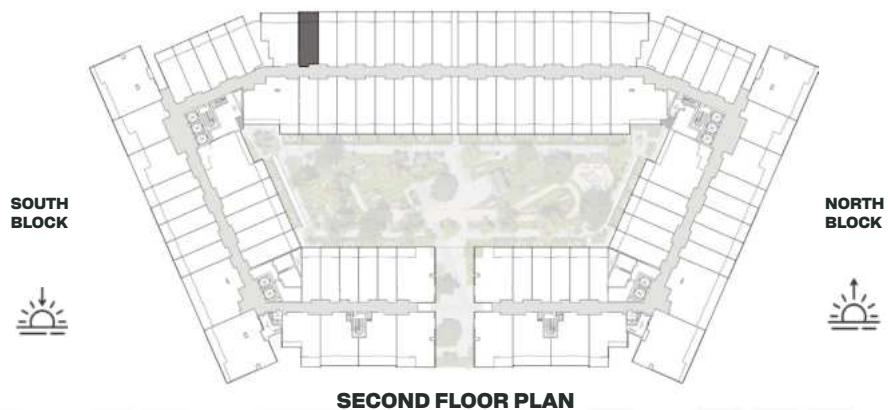

UNIT B231

Contemporary One Bedroom

	SQ.M	SQ.FT
Suite	61.69	664
Balcony	16.06	173
Total area	77.75	837

SECOND FLOOR PLAN

UNIT B232

Deluxe Studio

	SQ.M	SQ.FT
Suite	36.89	397
Balcony	8.00	86
Total area	44.89	483