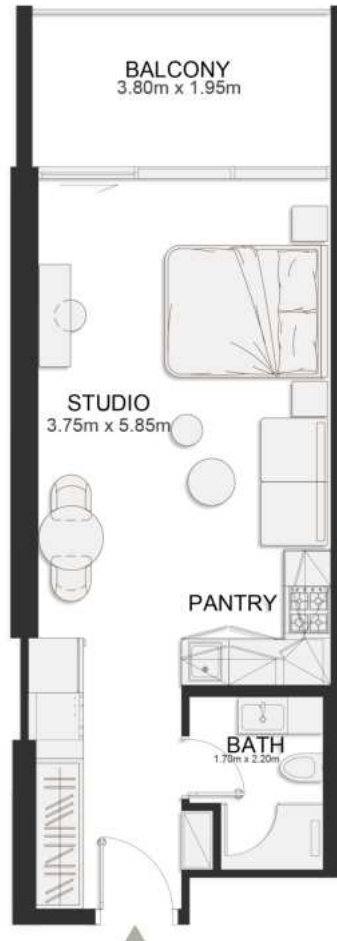

UNIT B433

Deluxe Studio

	SQ.M	SQ.FT
Suite	36.97	398
Balcony	8.06	87
Total area	45.03	485

UNIT B434

Deluxe Studio

	SQ.M	SQ.FT
Suite	36.97	398
Balcony	8.06	87
Total area	45.03	485

FOURTH FLOOR PLAN

UNIT B435