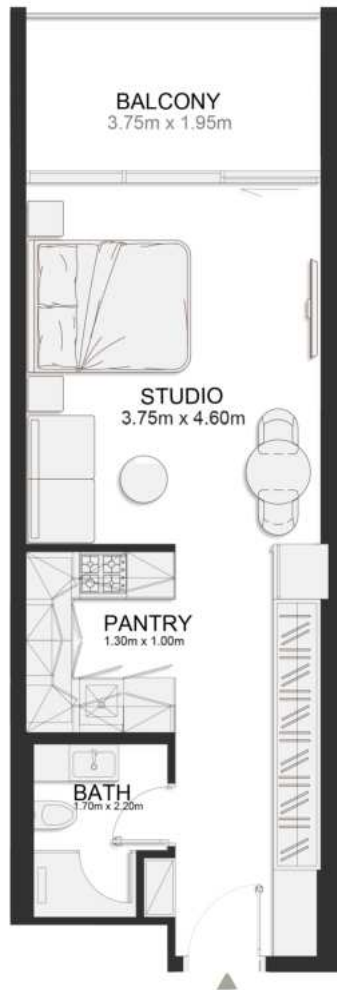

UNIT B347

Signature Studio

	SQ.M	SQ.FT
Suite	39.18	422
Balcony	8.05	87
Total area	47.23	508

THIRD FLOOR PLAN