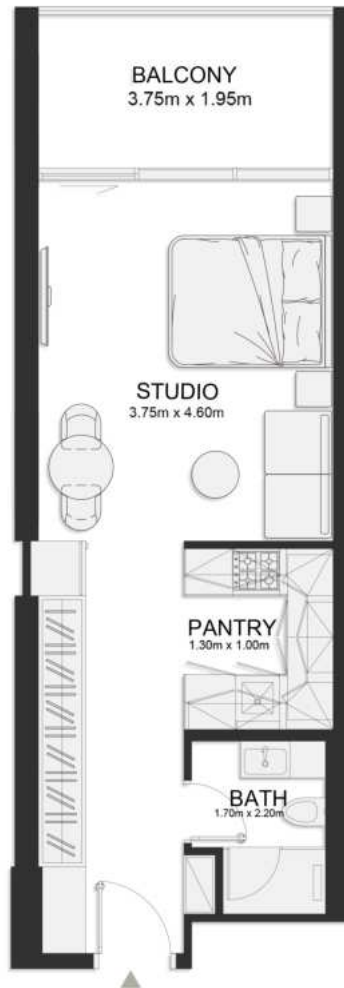

UNIT B105

Signature Studio

	SQ.M	SQ.FT
Suite	39.29	423
Balcony	8.11	87
Total area	47.4	510

FIRST FLOOR PLAN