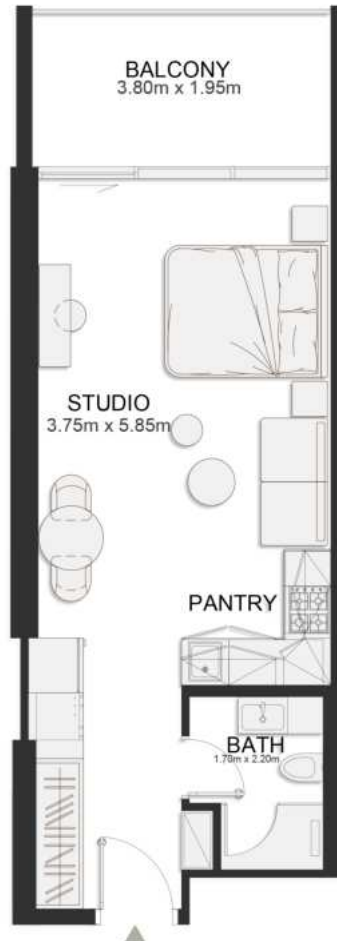

FOURTH FLOOR PLAN

UNIT B427

Deluxe Studio

	SQ.M	SQ.FT
Suite	36.97	398
Balcony	8.06	87
Total area	45.03	485

UNIT B428

Deluxe Studio

	SQ.M	SQ.FT
Suite	36.97	398
Balcony	8.06	87
Total area	45.03	485

FOURTH FLOOR PLAN