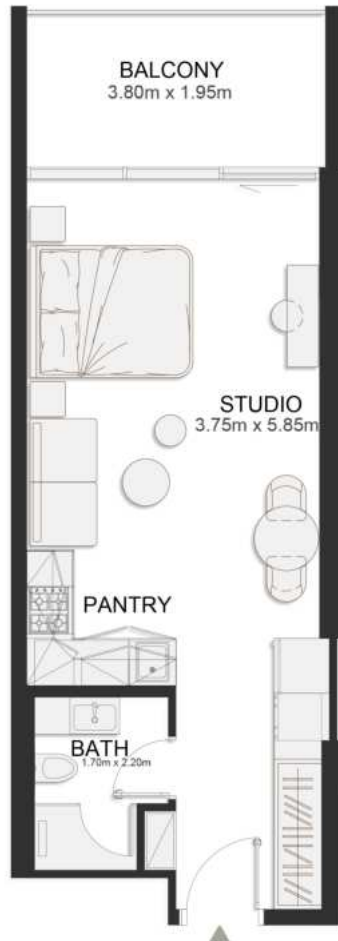

UNIT B635

Deluxe Studio

	SQ.M	SQ.FT
Suite	36.97	398
Balcony	8.06	87
Total area	45.03	485

SIXTH FLOOR PLAN