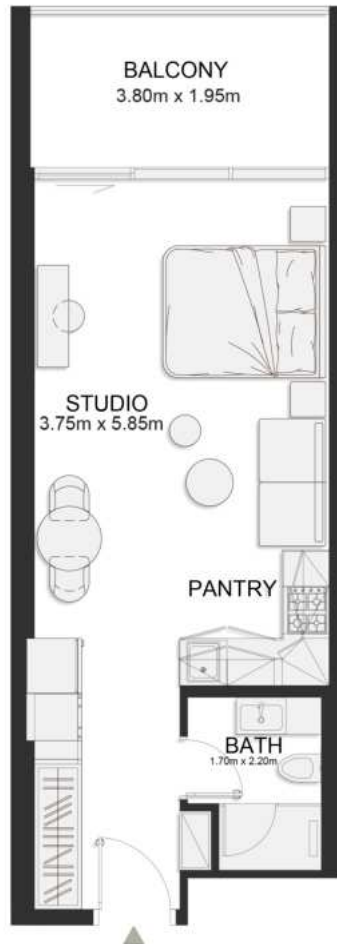

SEVENTH FLOOR PLAN

UNIT B705

Signature Studio

	SQ.M	SQ.FT
Suite	39.29	423
Balcony	8.11	87
Total area	47.40	510

SEVENTH FLOOR PLAN

UNIT B706

Deluxe Studio

	SQ.M	SQ.FT
Suite	37.00	398
Balcony	8.11	87
Total area	45.11	486

SEVENTH FLOOR PLAN

UNIT B707

Deluxe Studio

	SQ.M	SQ.FT
Suite	37.15	400
Balcony	8.05	87
Total area	45.20	487

SEVENTH FLOOR PLAN

UNIT B708

Deluxe Studio

	SQ.M	SQ.FT
Suite	36.77	396
Balcony	8.05	87
Total area	44.82	482

SEVENTH FLOOR PLAN

UNIT B709

Deluxe Studio

	SQ.M	SQ.FT
Suite	36.98	398
Balcony	8.06	87
Total area	45.04	485

UNIT B710

Deluxe Studio

	SQ.M	SQ.FT
Suite	37.04	399
Balcony	8.07	87
Total area	45.11	486

SEVENTH FLOOR PLAN