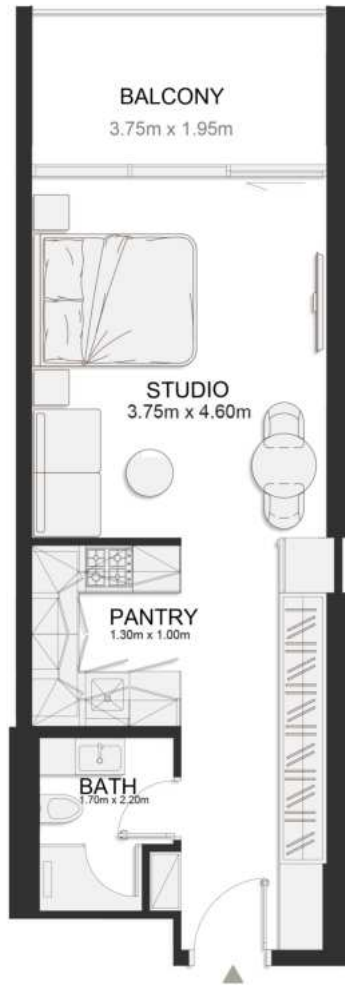

UNIT B443

Signature Studio

	SQ.M	SQ.FT
Suite	39.17	422
Balcony	8.06	87
Total area	47.23	508

FOURTH FLOOR PLAN