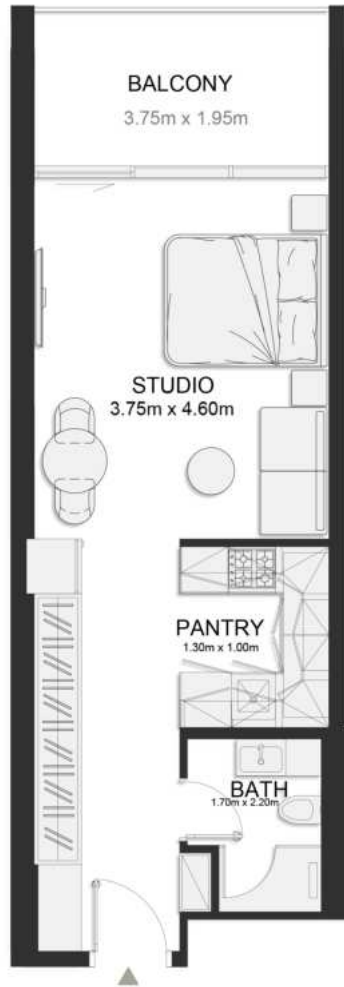

SIXTH FLOOR PLAN

UNIT B639

Deluxe Studio

	SQ.M	SQ.FT
Suite	36.97	398
Balcony	8.06	87
Total area	45.03	485

SIXTH FLOOR PLAN

UNIT B640

Signature Studio

	SQ.M	SQ.FT
Suite	39.18	422
Balcony	8.05	87
Total area	47.23	508