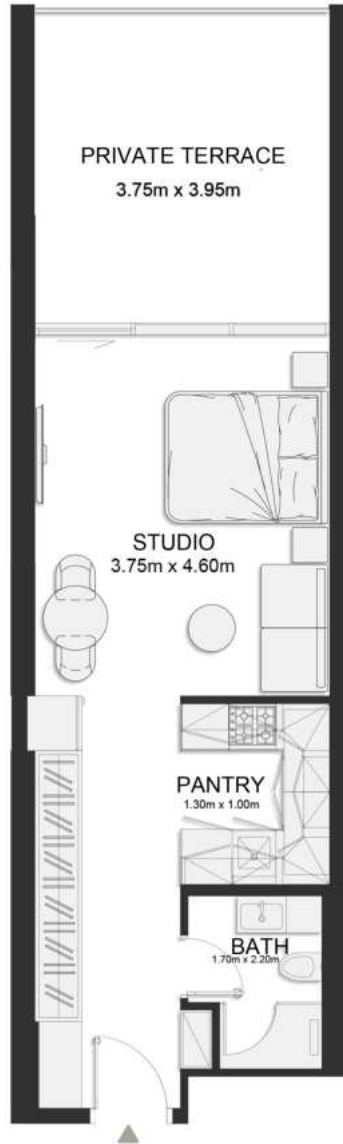

UNIT B143

Signature Studio

	SQ.M	SQ.FT
Suite	39.17	422
Balcony	16.06	173
Total area	55.23	594

FIRST FLOOR PLAN

UNIT B144

Signature Studio

	SQ.M	SQ.FT
Suite	39.17	422
Balcony	16.06	173
Total area	55.23	594

FIRST FLOOR PLAN