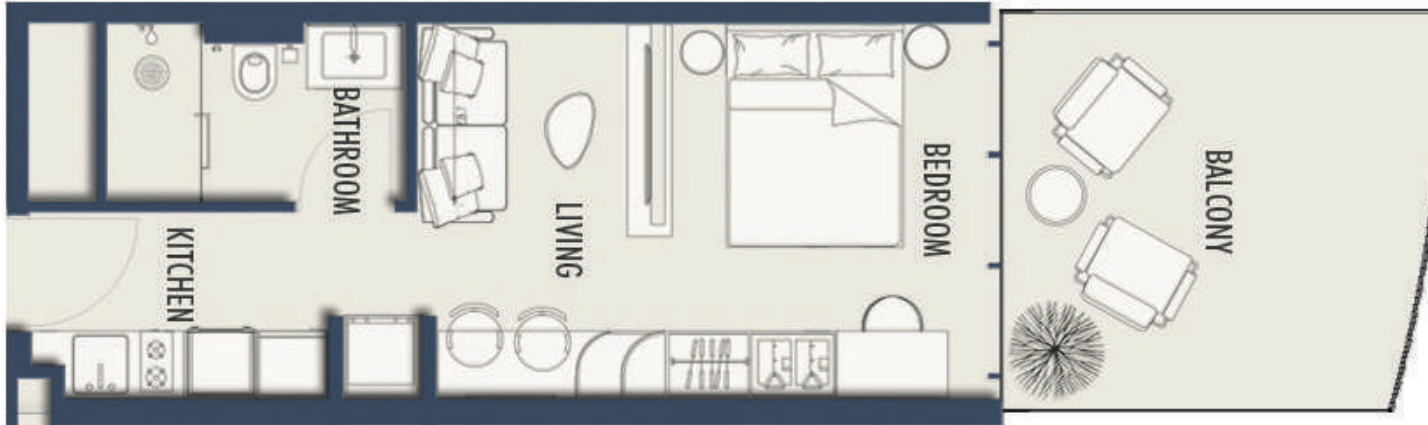

STUDIO-TYPE 1B

477.38 SQFT

Suite Area 328.73 Sqft

Balcony Area 148.76 Sqft

1 Parking

FLOORS

2nd, 3rd, 7th, 8th, 9th, 10th, 11th