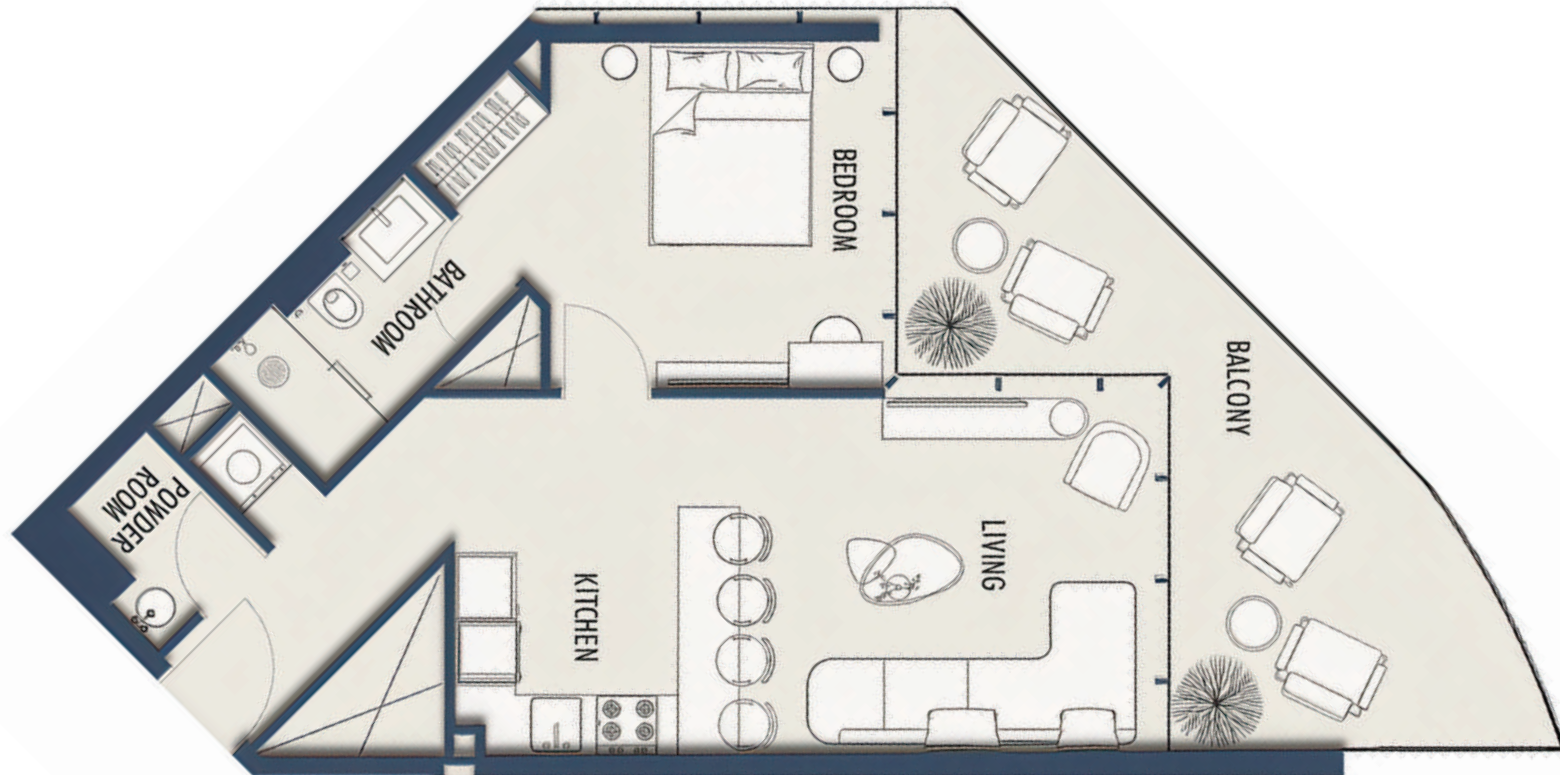

1BR-TYPE 1

809.55 SQFT

Suite Area 597.18 Sqft

Balcony Area 212.37 Sqft

1 Parking

FLOORS

2nd, 3rd, 4th, 5th, 6th, 7th, 8th,
9th, 10th, 11th, 12th, 13th, 14th