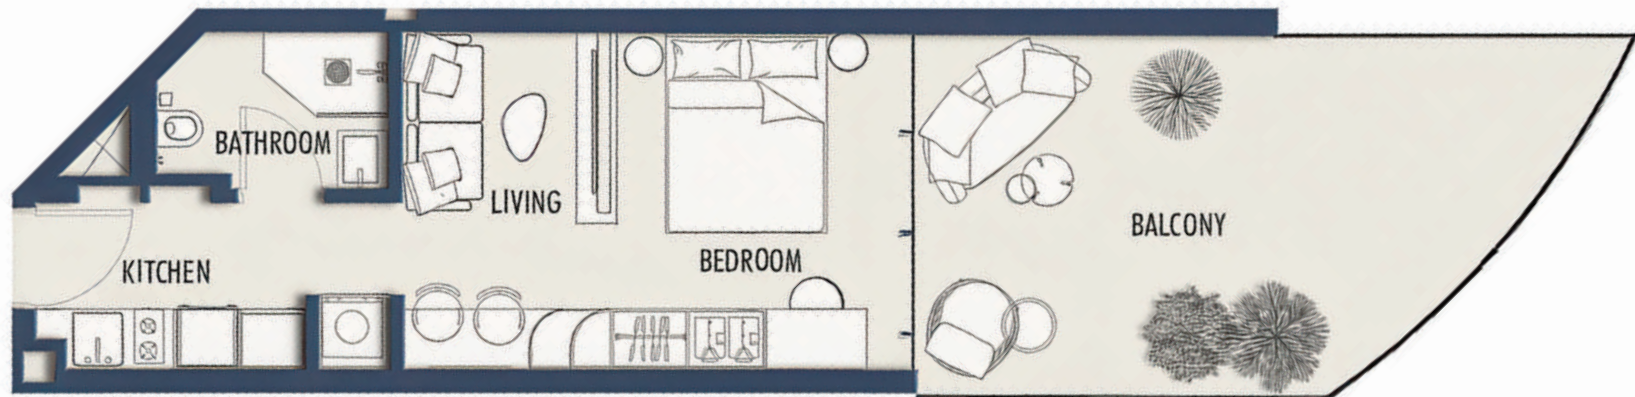

STUDIO-TYPE 5C

FLOORS

1ST

554.56 SQFT

Suite Area 317.21 Sqft

Balcony Area 237.34 Sqft

1 Parking

STUDIO-TYPE 5D