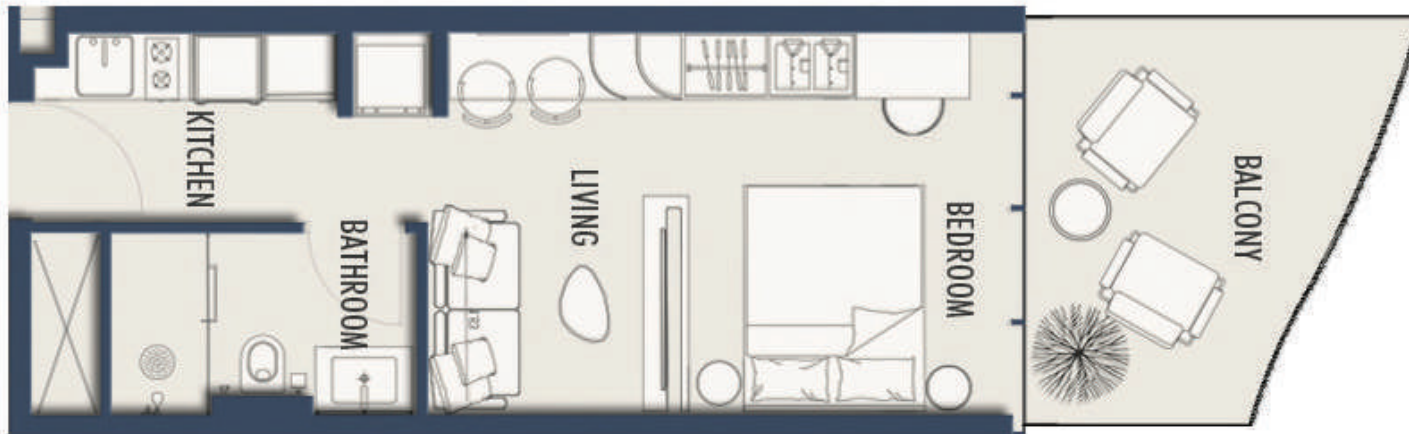

STUDIO-TYPE 1C

436.80 SQFT

Suite Area 328.62 Sqft

Balcony Area 108.18 Sqft

1 Parking

FLOORS

2nd, 3rd, 7th, 8th, 9th, 10th, 11th