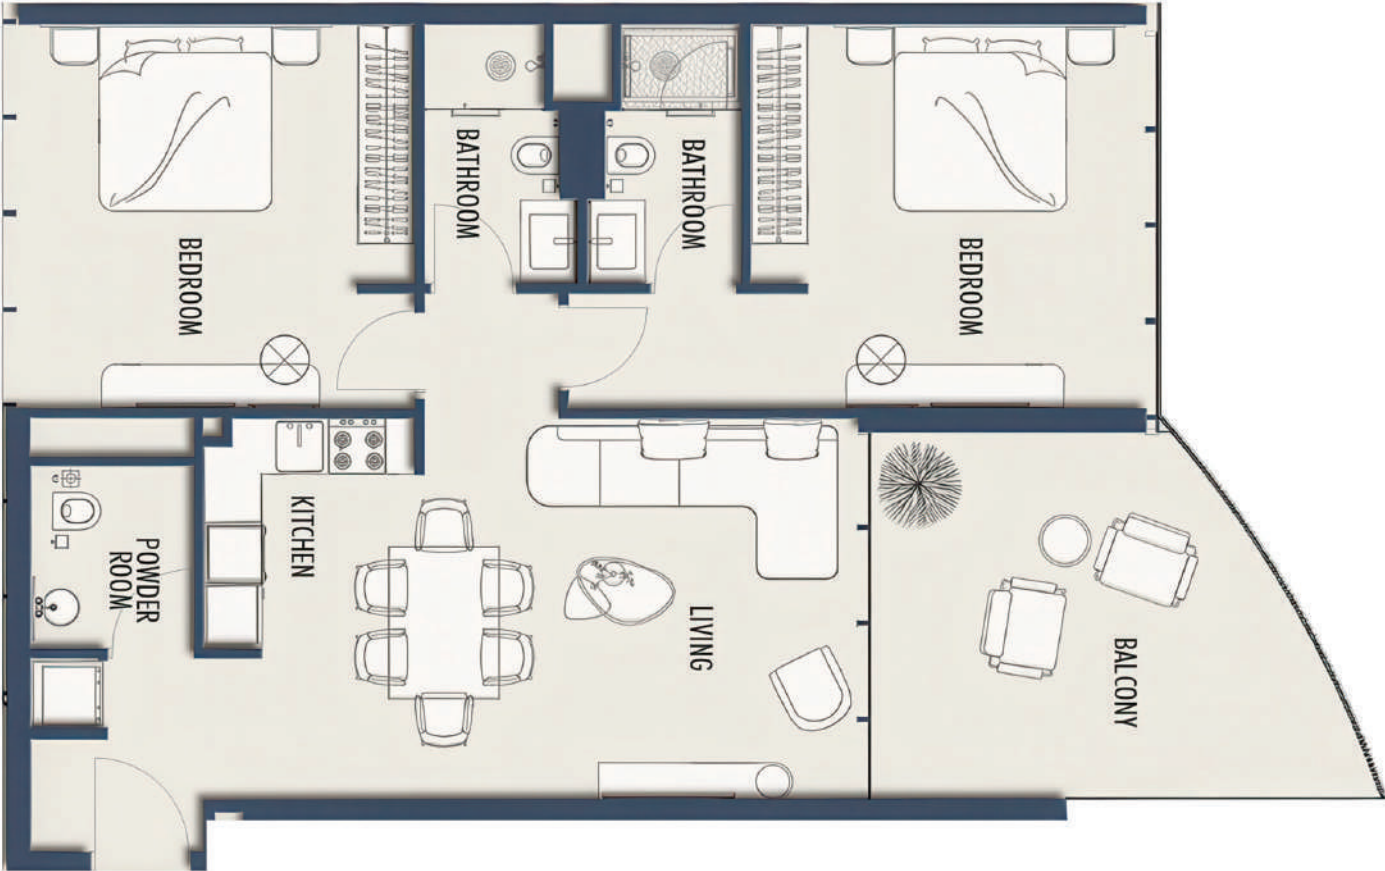

2BR-TYPE 3A

1120.42 SQFT

Suite Area 930.32 Sqft
Balcony Area 190.09 Sqft
1 Parking

FLOORS

2nd, 3rd, 4th, 5th, 6th, 7th, 8th,
9th, 10th, 11th