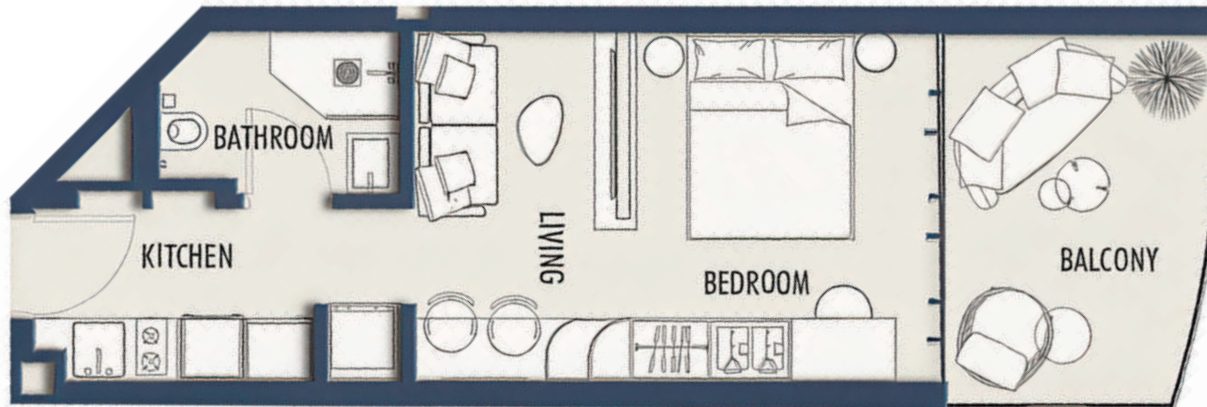

STUDIO-TYPE 2A

419.79 SQFT

Suite Area 318.29 Sqft

Balcony Area 101.50 Sqft

1 Parking

FLOORS

2nd, 3rd, 4th, 5th, 6th, 7th, 8th,
9th, 10th, 11th, 12th, 13th, 14th