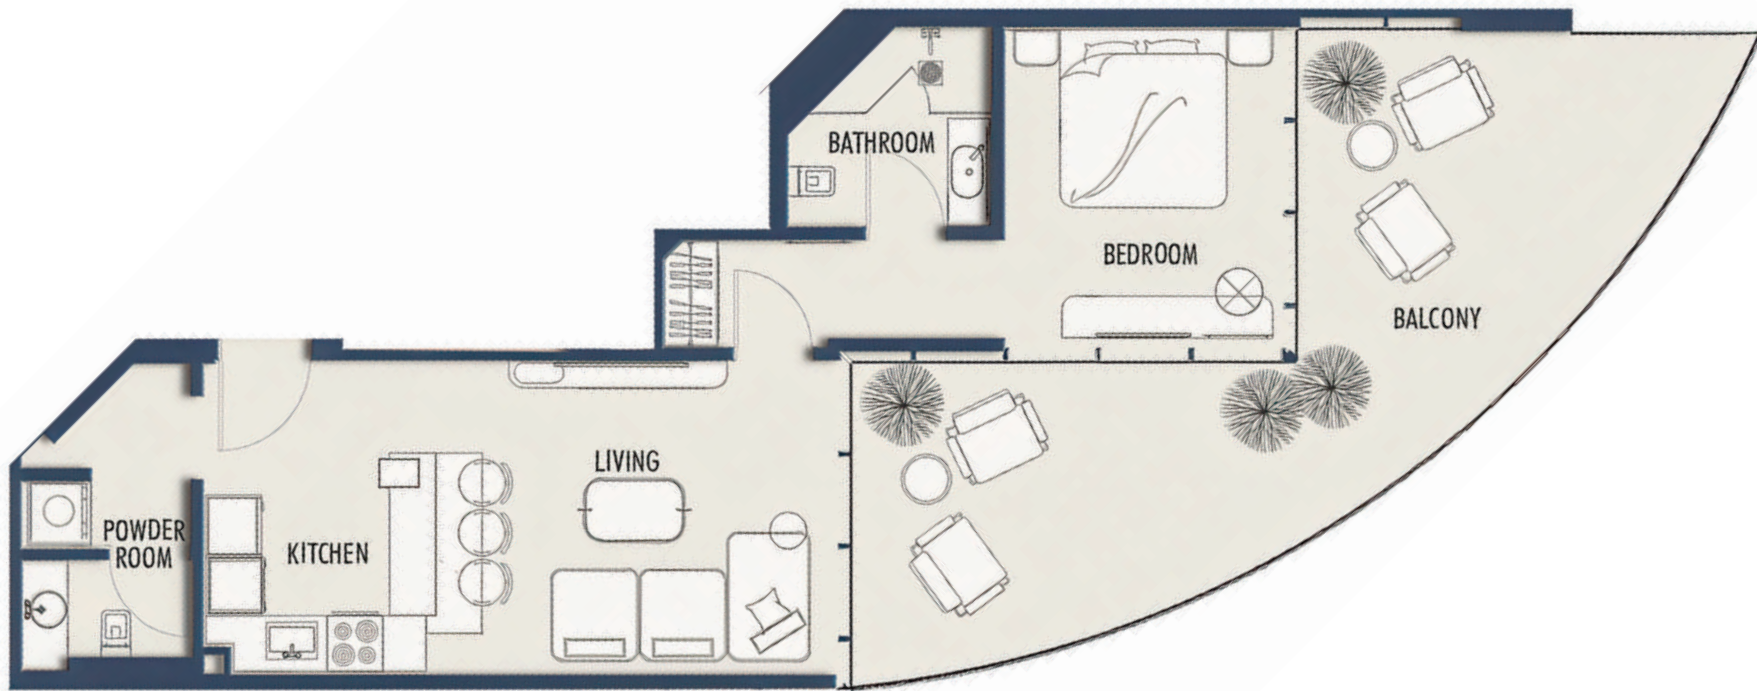

1BR-TYPE 10

915.90 SQFT

Suite Area 568.33 Sqft

Balcony Area 347.57 Sqft

1 Parking

FLOORS

2nd, 3rd, 4th, 5th, 6th, 7th, 8th,
9th, 10th, 11th, 12th, 13th, 14th