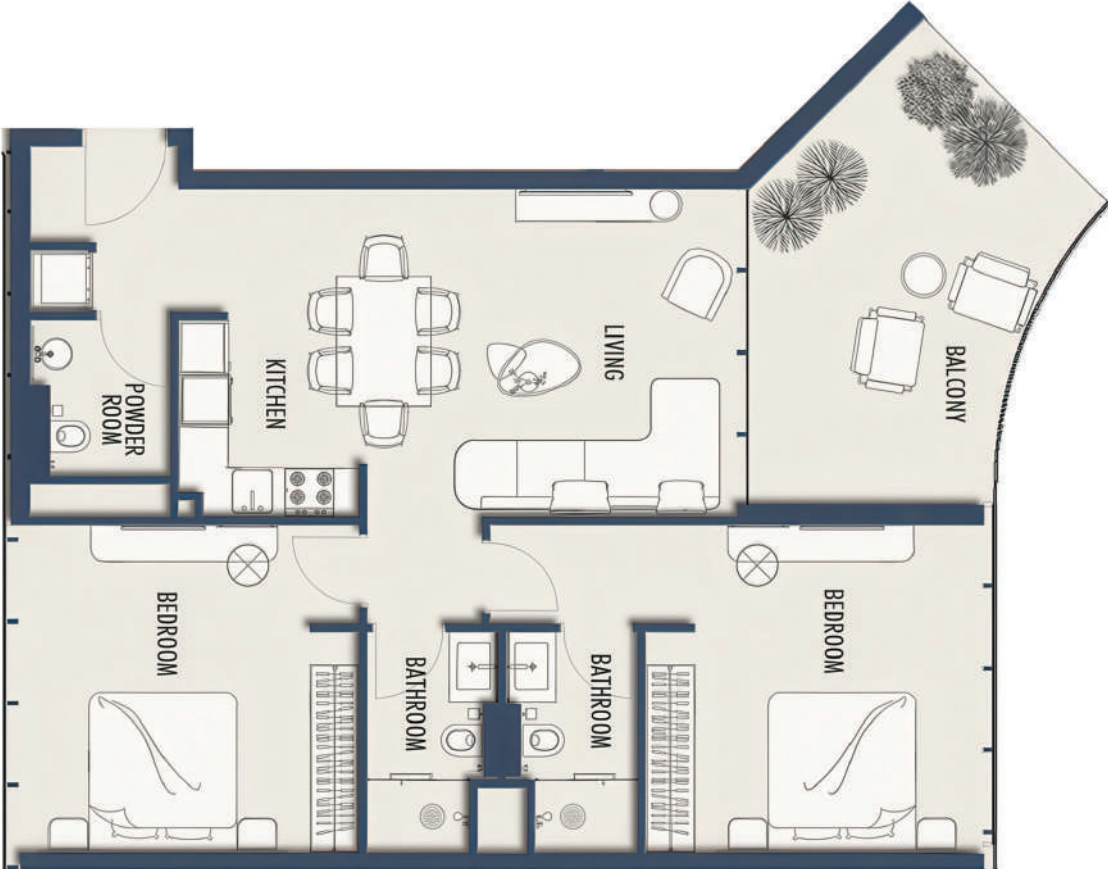

2BR-TYPE 3B

1120.42 SQFT

Suite Area 930.32 Sqft
Balcony Area 109.09 Sqft
1 Parking

FLOORS

2nd, 3rd, 4th, 5th, 6th, 7th, 8th,
9th, 10th, 11th, 12th, 13th, 14th