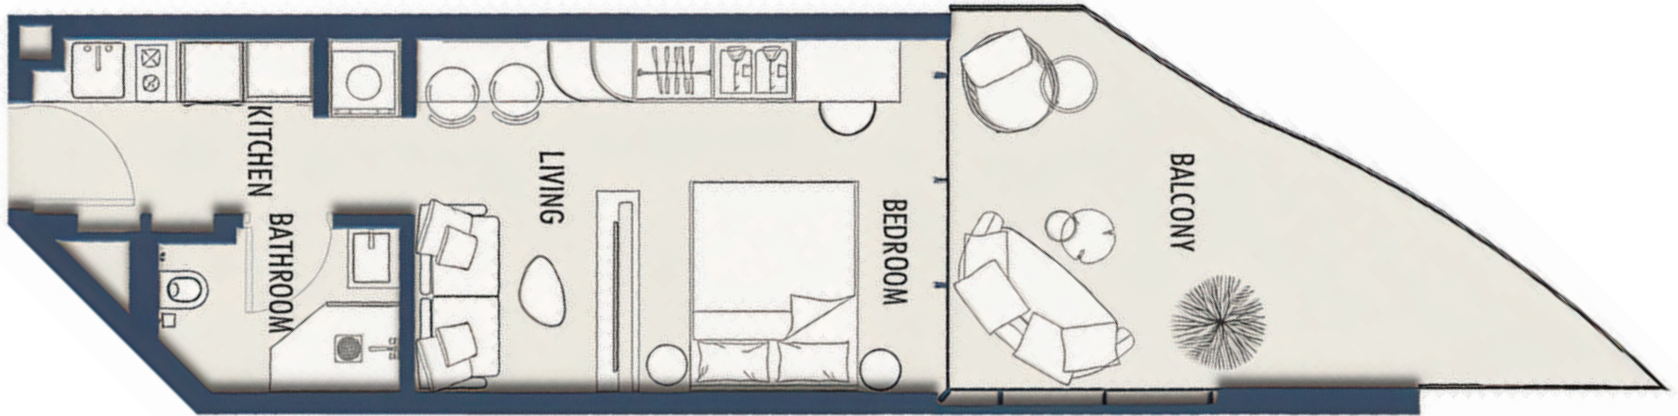

STUDIO-TYPE 2D

492.56 SQFT

Suite Area 318.50 Sqft

Balcony Area 174.05 Sqft

1 Parking

FLOORS

2nd, 3rd, 4th, 5th, 6th, 7th, 8th,
9th, 10th, 11th, 12th, 13th, 14th