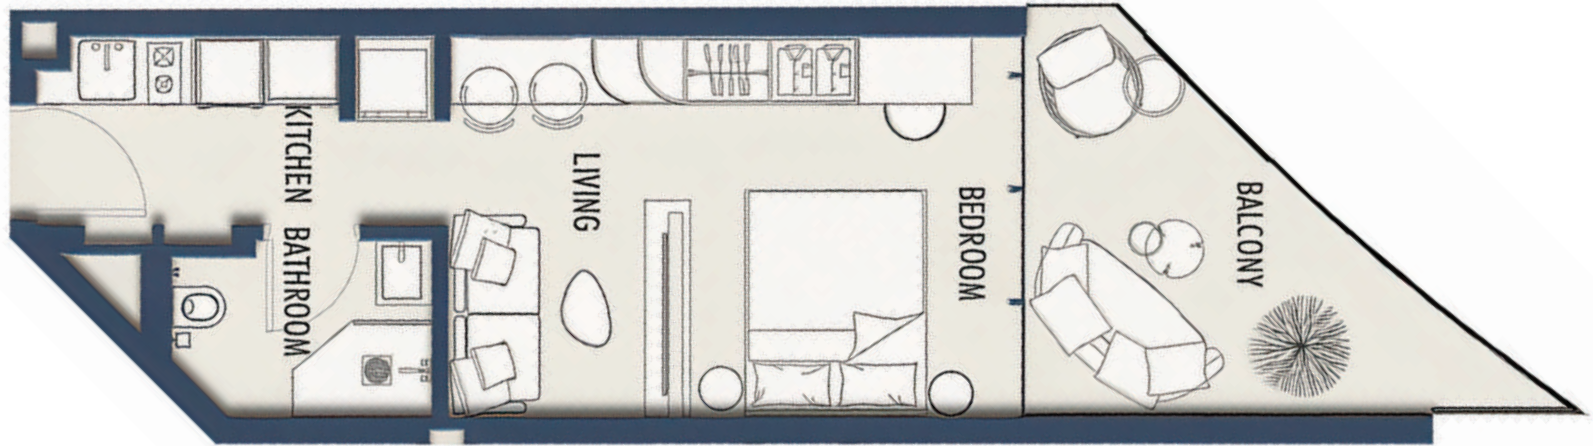

STUDIO-TYPE 2C

429.91 SQFT

Suite Area 317.64 Sqft

Balcony Area 112.27 Sqft

1 Parking

FLOORS

2nd, 3rd, 4th, 5th, 6th, 7th, 8th,
9th, 10th, 11th, 12th, 13th, 14th