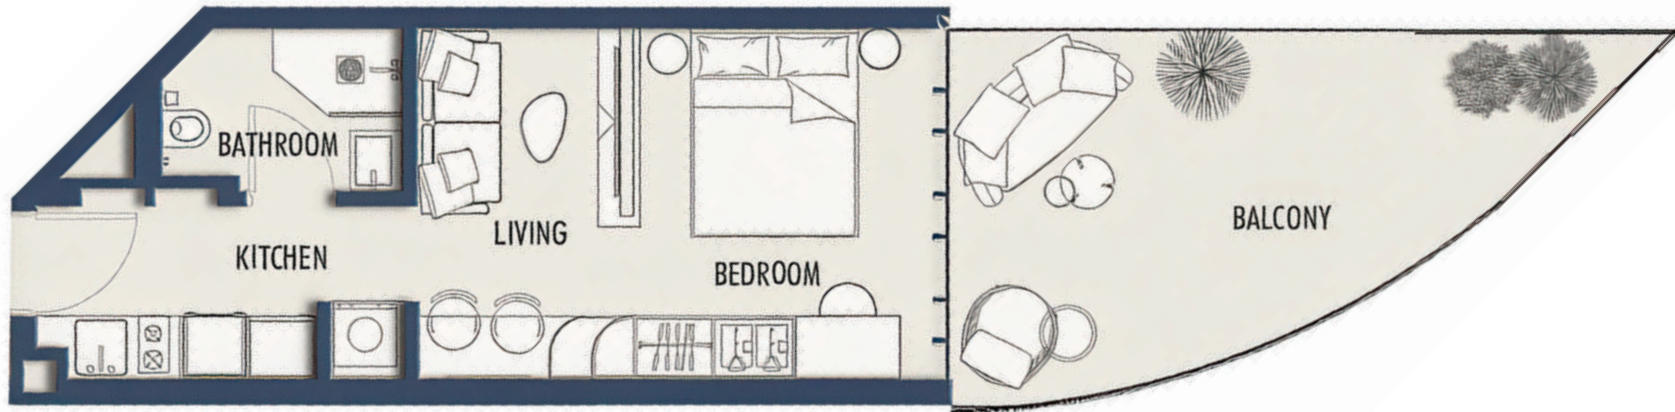

STUDIO-TYPE 2B

513.98 SQFT

Suite Area 320.12 Sqft

Balcony Area 193.86 Sqft

1 Parking

FLOORS

2nd, 3rd, 4th, 5th, 6th, 7th, 8th,
9th, 10th, 11th, 12th, 13th, 14th