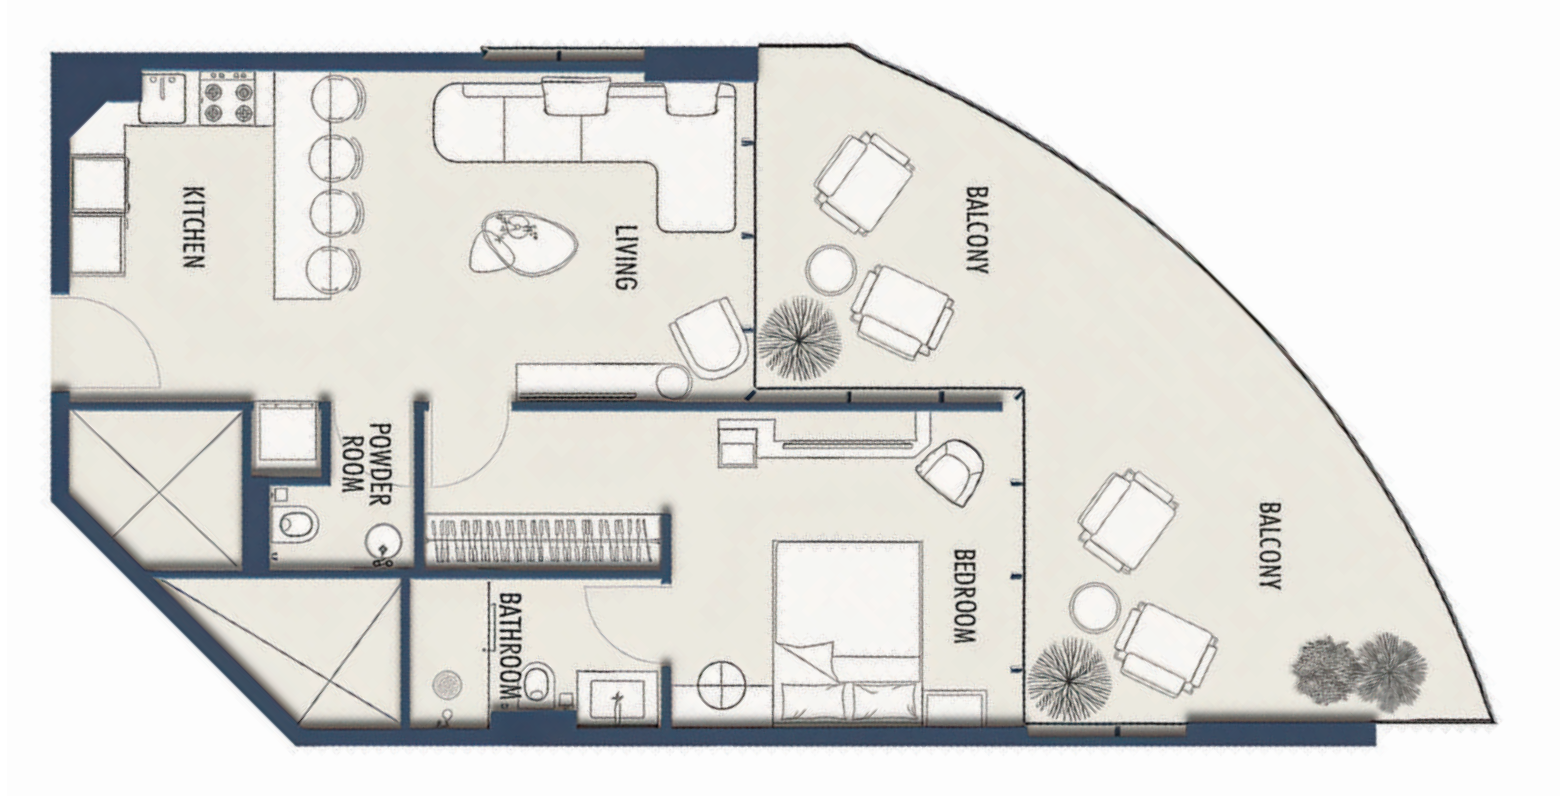

1BR-TYPE 4

910.09 SQFT

Suite Area 578.78 Sqft

Balcony Area 331.31 Sqft

1 Parking

FLOORS

2nd, 3rd, 4th, 5th, 6th, 7th, 8th,
9th, 10th, 11th, 12th, 13th, 14th