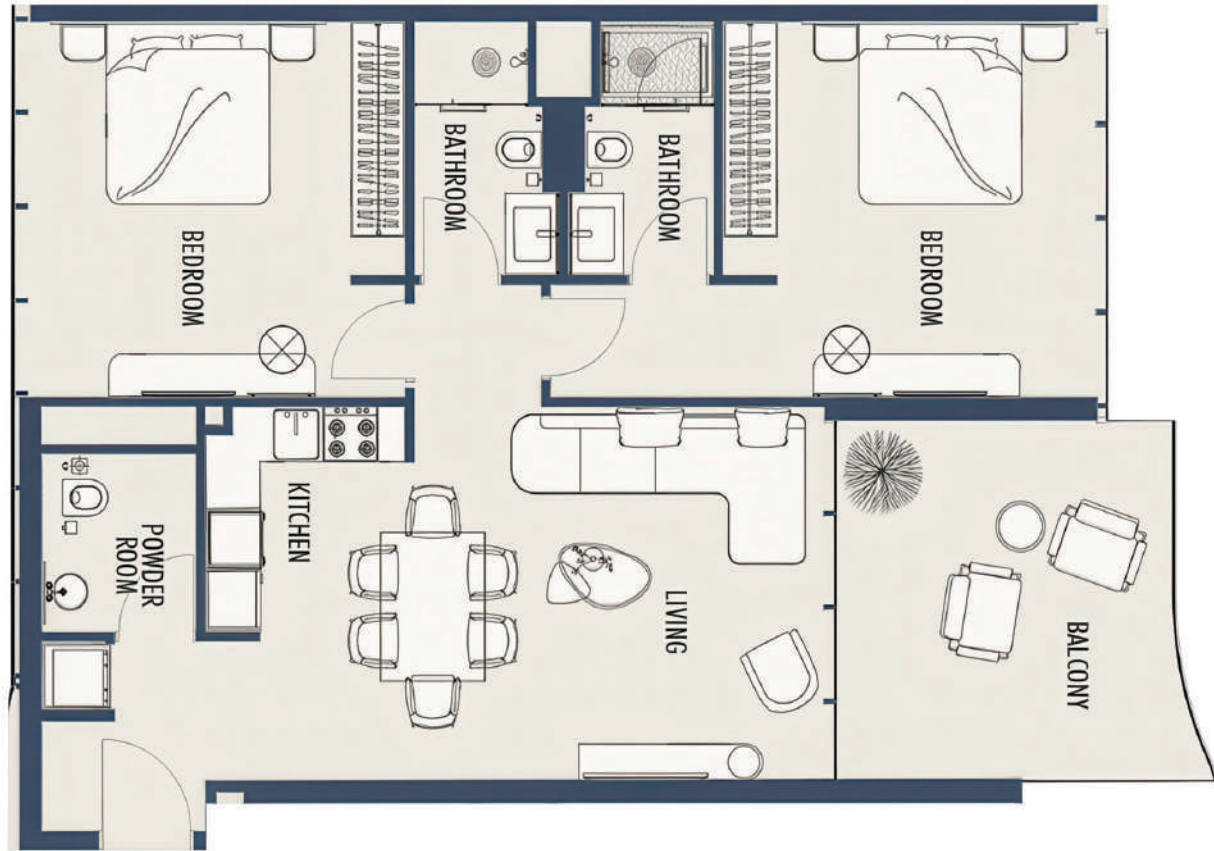

Balcony Area 166.95 Sqft

1 Parking

One Bedroom

1BR-TYPE 1

809.55 SQFT

Suite Area 597.18 Sqft

Balcony Area 212.37 Sqft

1 Parking