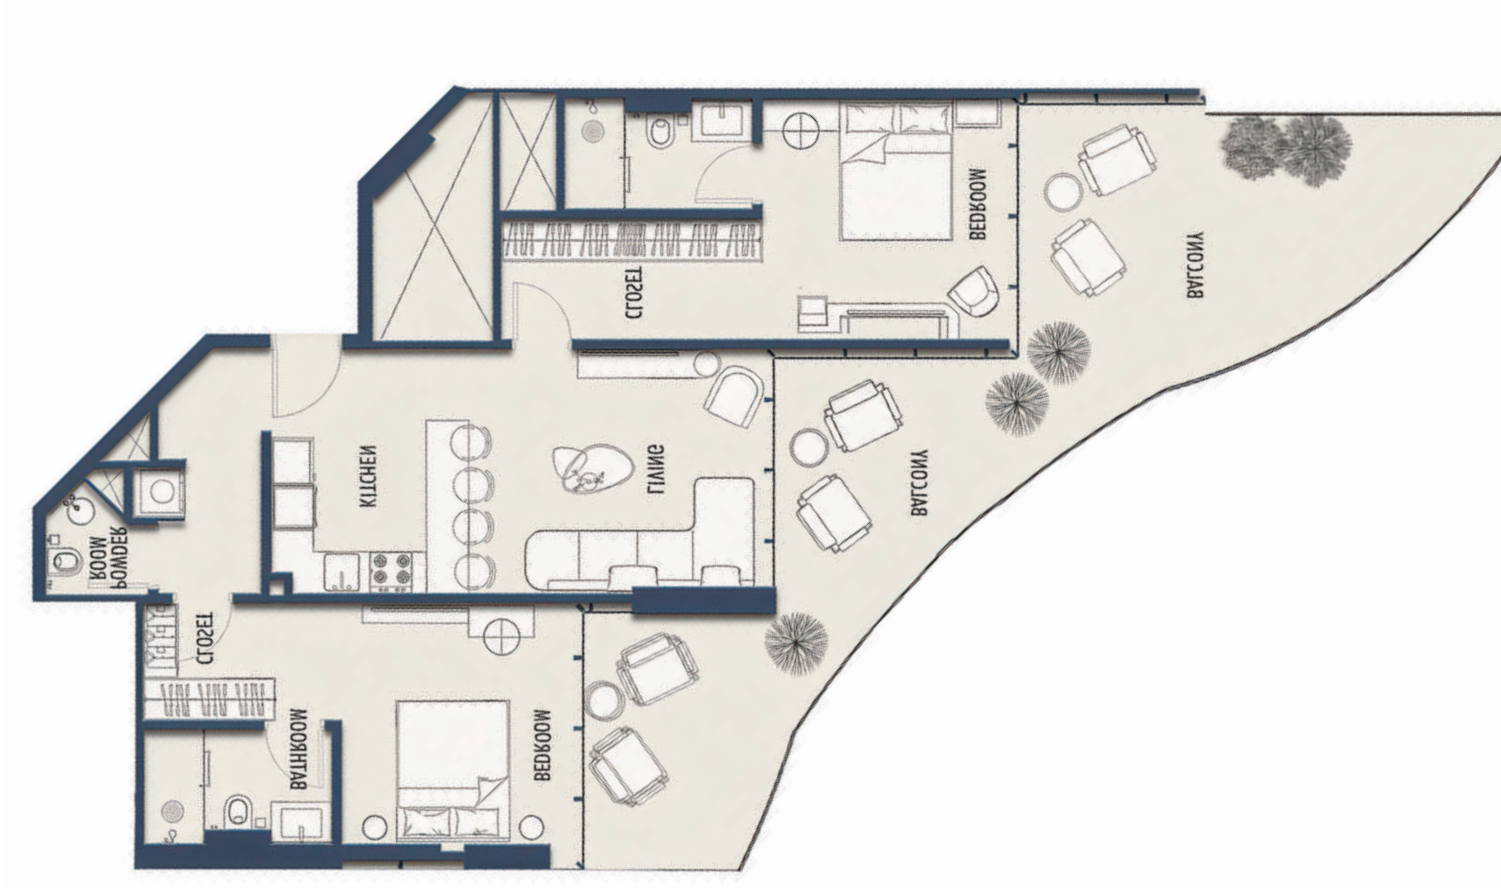

1ST

2BR-TYPE 2B

1385.32 SQFT

Suite Area 889.42 Sqft

Balcony Area 495.89 Sqft

1 Parking

FLOORS

2nd, 3rd, 4th, 5th, 6th, 7th, 8th,
9th, 10th, 11th, 12th, 13th, 14th