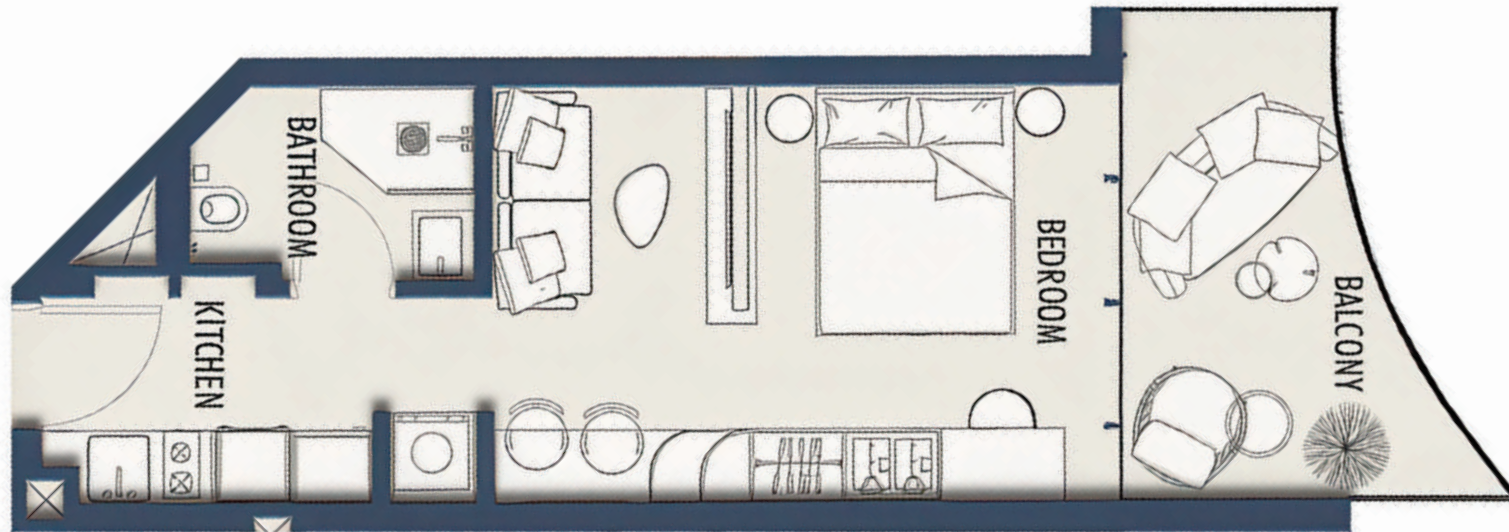

STUDIO-TYPE 4

413.87 SQFT

Suite Area 318.50 Sqft

Balcony Area 95.37 Sqft

1 Parking

FLOORS

2nd, 3rd, 4th, 5th, 6th, 7th, 8th,
9th, 10th, 11th, 12th, 13th, 14th