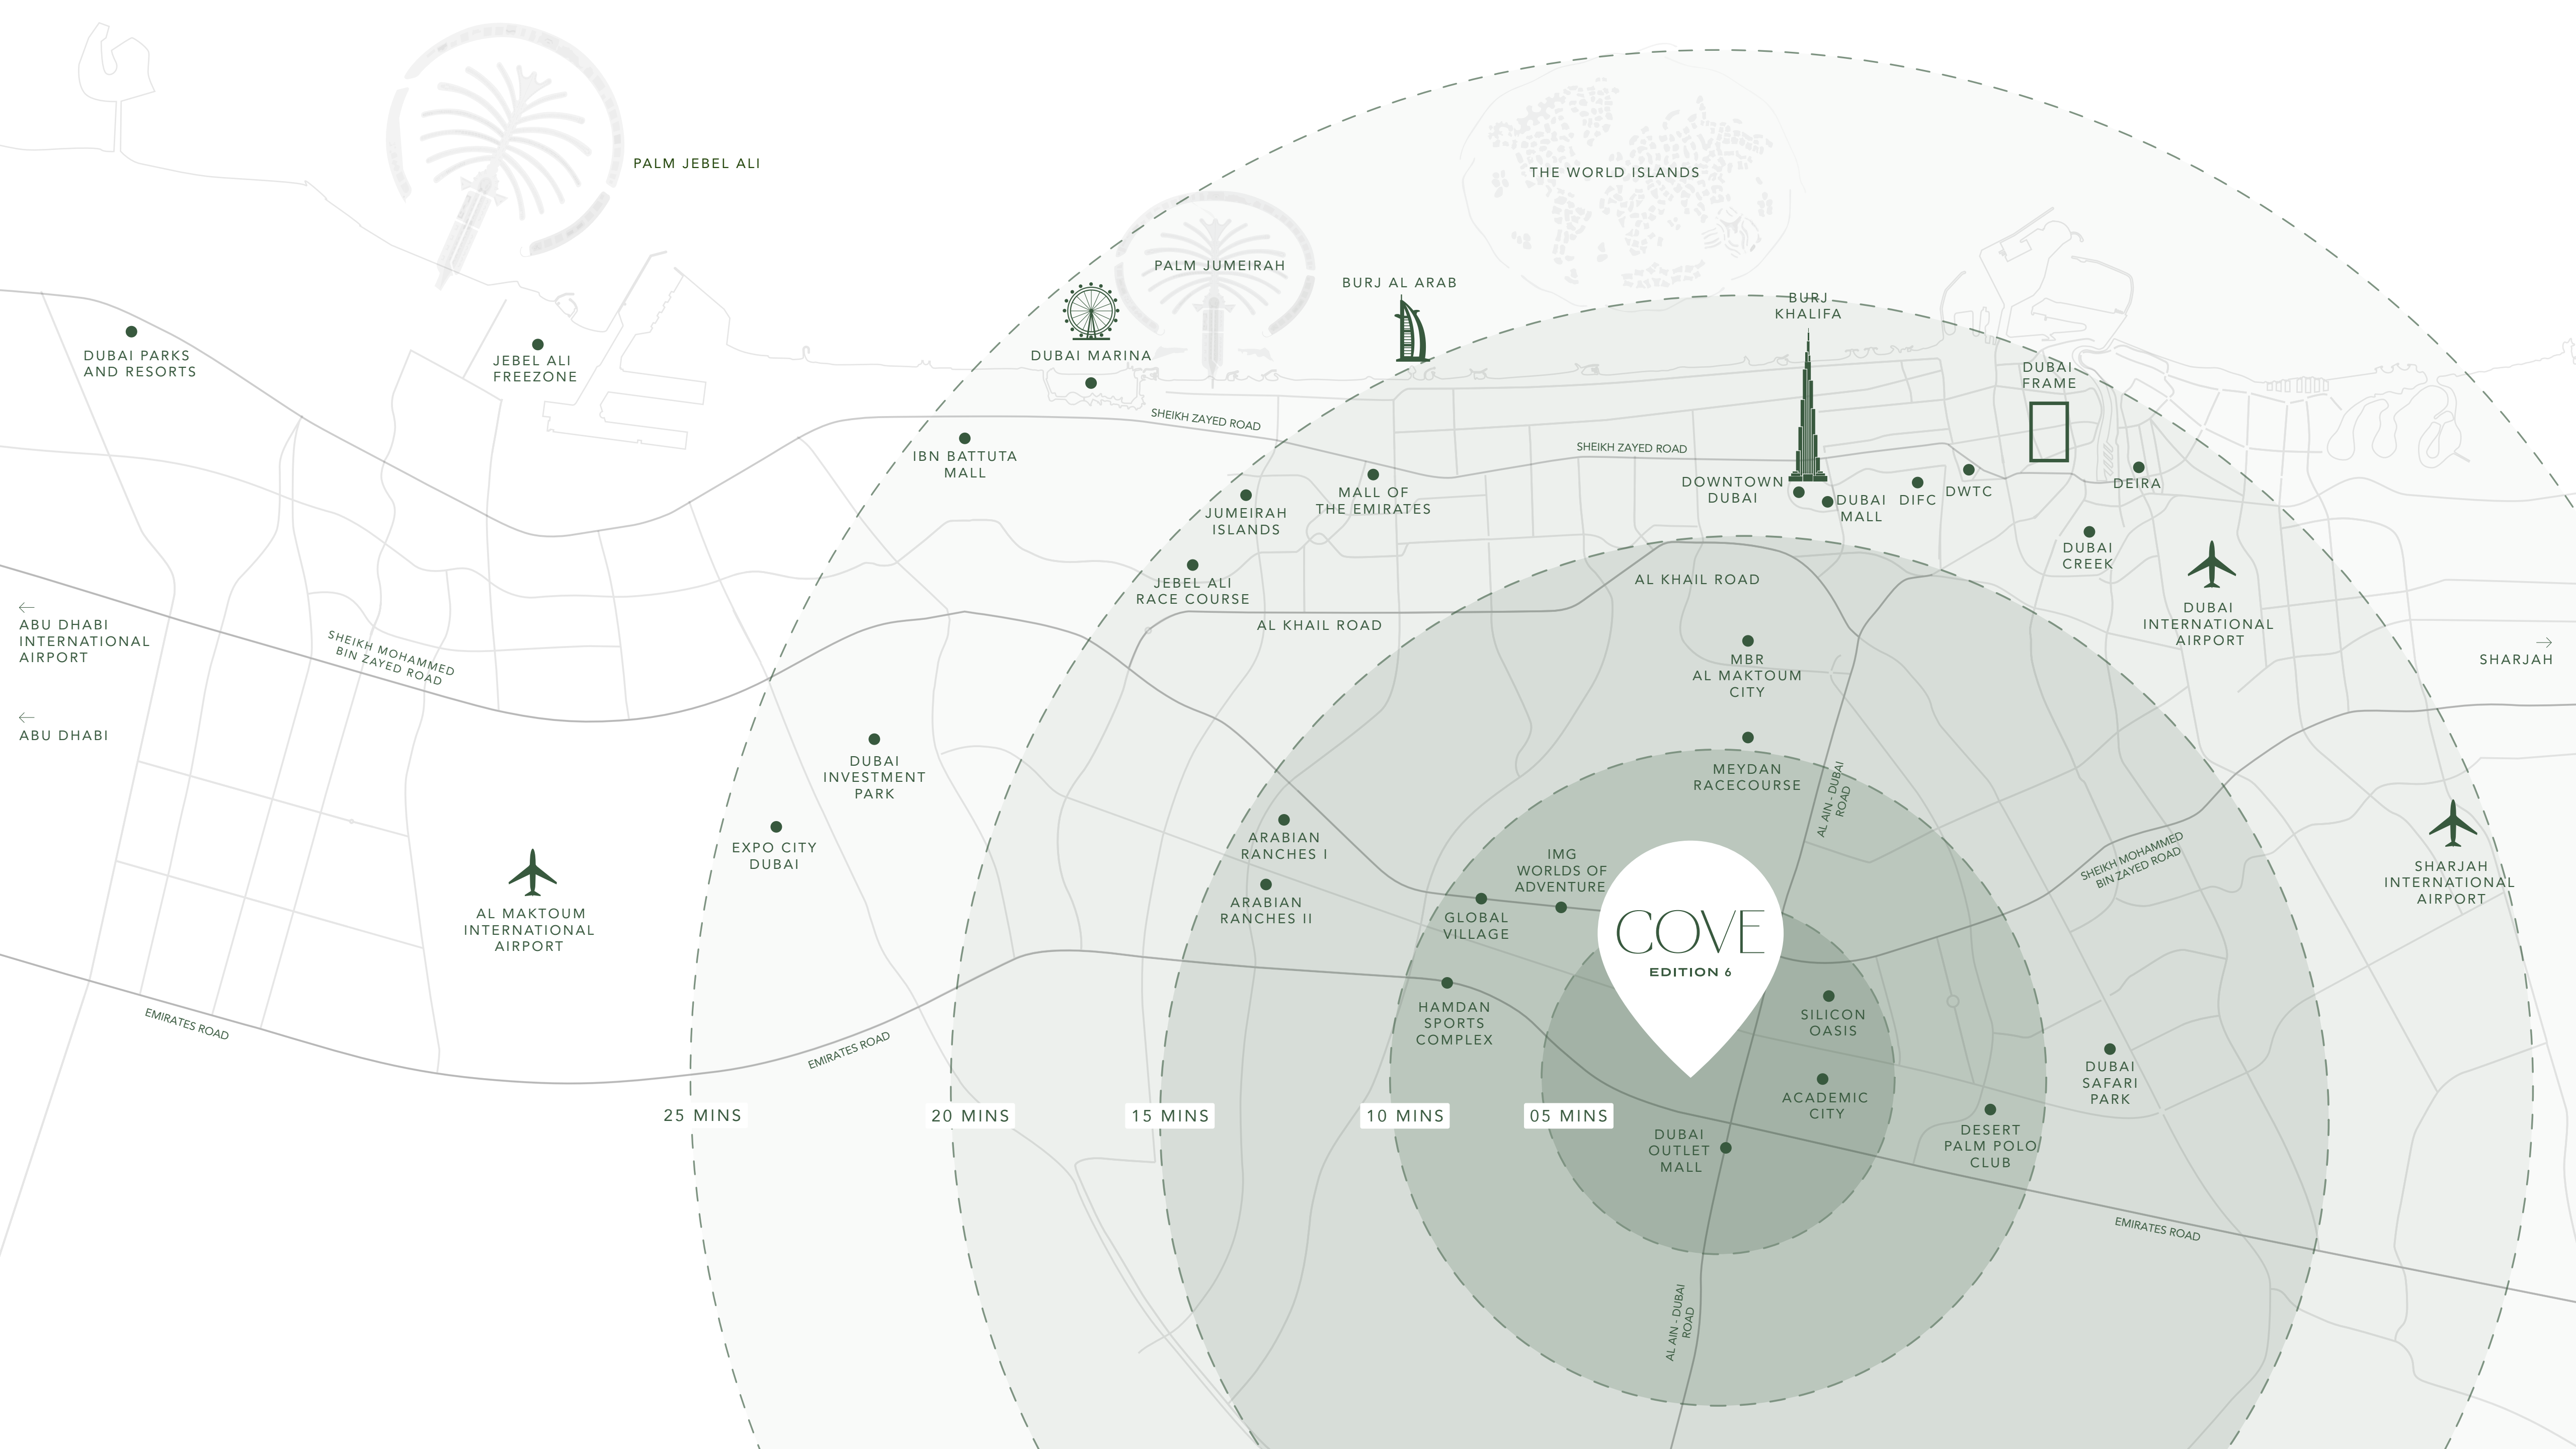

COVE

EDITION 6

IMTIAZ

CURATED. ENDURING. DISTINCTIVE

Presenting Cove Edition 6 by Imtiaz — an inspired vision set in vibrant Dubailand. Designed with a keen sense of style and purpose, each home captures the essence of effortless living, functionality, and sophistication. Cove Edition 6 reimagines urban living, setting a new benchmark for those who seek both tranquillity and a connection to the pulse of the city.

SUSTAINABLE BY DESIGN,
INSPIRED BY NATURE

EFFORTLESS BY DESIGN

Cove Edition 6 is a refined expression of contemporary architecture, where design serves both purpose and beauty. Clean lines and modern contours shape an elegant form that confidently captures attention. It offers expansive, light-filled spaces that are complemented by premium finishes and intelligent features.

GLOBAL VILLAGE

Conveniently located near Dubailand, Global Village is a vibrant cultural destination in Dubai. It showcases pavilions from various countries, live performances, international cuisines, and unique shopping experiences that celebrate the world's rich diversity.

PLANTATION EQUESTRIAN AND POLO CLUB

Situated close to Dubailand, Plantation Equestrian and Polo Club offers world-class polo fields, luxurious facilities, and an exclusive setting, making it a premier destination for equestrian enthusiasts and elegant social gatherings.