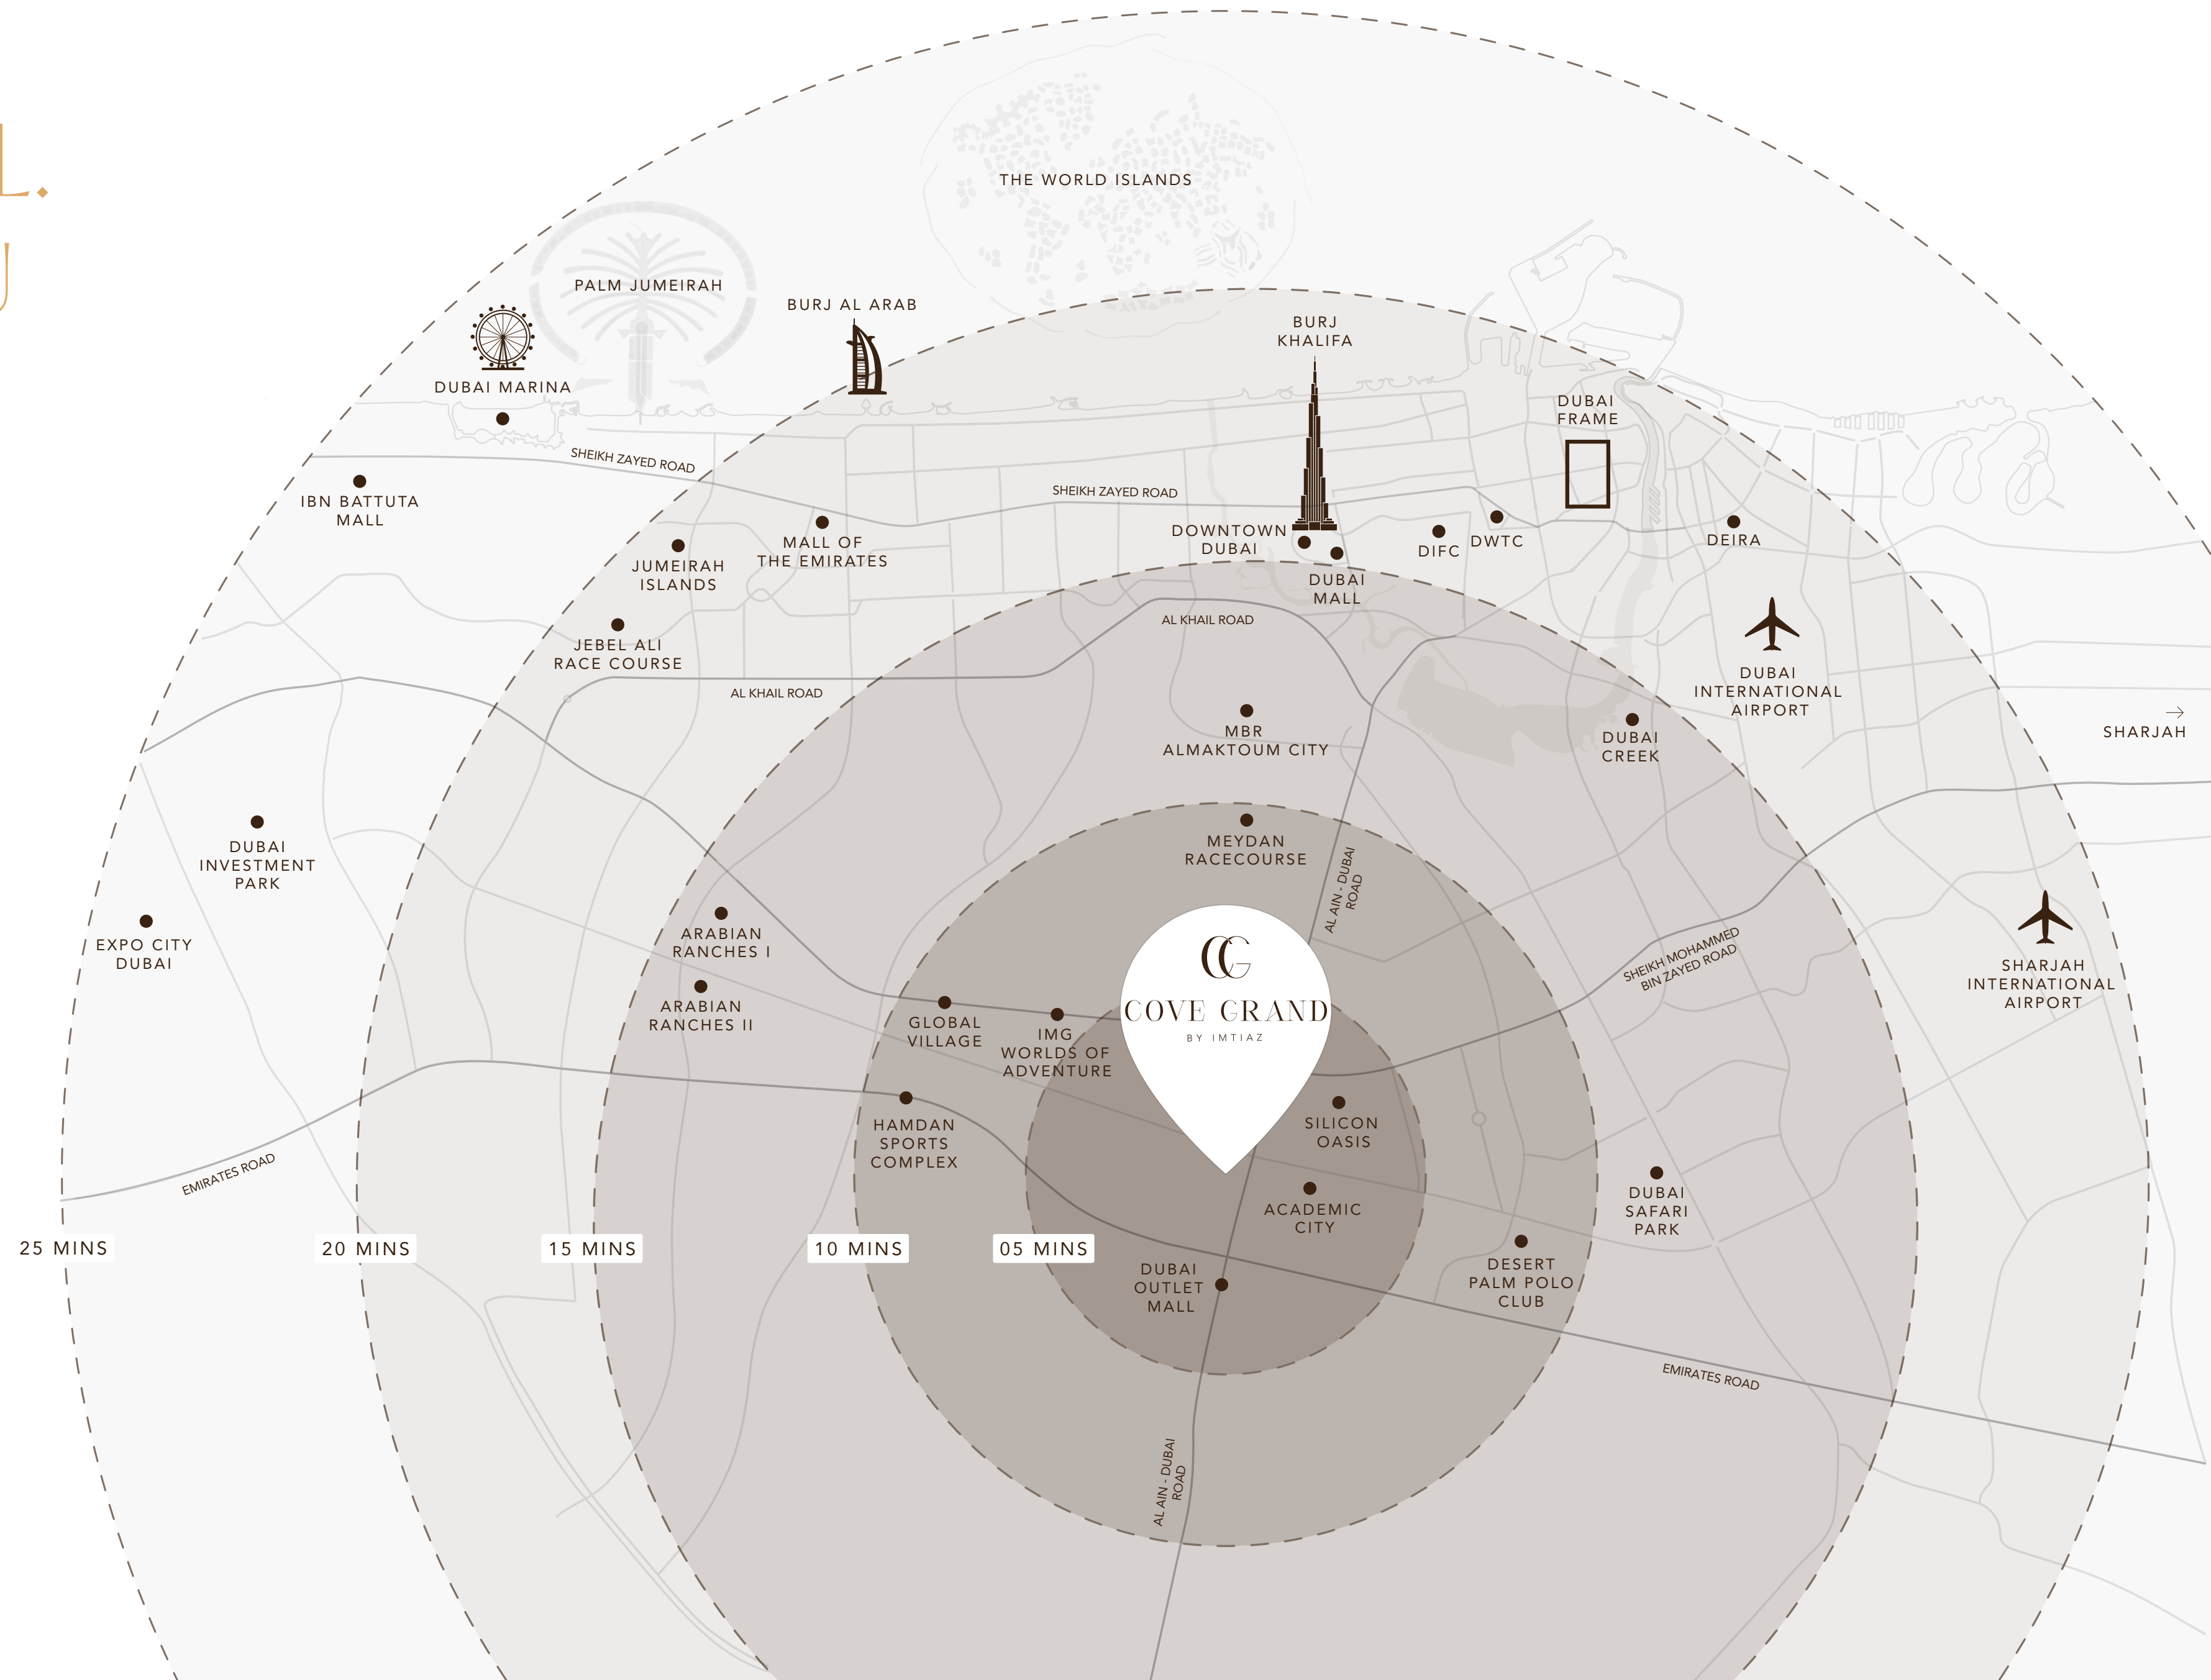

A HORIZON RESERVED
JUST FOR YOU

AN ADDRESS
WHERE
GENERATIONS
FLOURISH

IMAZ

COVE GRAND
BY IMAZ

COVE GRAND
BY IMAZ

IN REACH OF IT ALL. IN TUNE WITH YOU

Located in Dubailand, Cove Grand by Imtiaz positions you within easy reach of schools, shopping, dining, and major highways, while keeping you wrapped in a sense of calm. It's convenience minus compromise.

5 Minutes

IMG Worlds of Adventure
Academic City
Silicon Oasis
Global Village
Dubai Outlet Mall

20 Minutes

Dubai Intl. Airport
Downtown Dubai
Dubai Mall
Burj Khalifa
Dubai Frame
Dubai Creek
Mall Of The Emirates

12 Minutes

Desert Palm Polo Club
Dubai Safari Park
Meydan Racecourse

25 Minutes

Dubai Marina
Palm Jumeirah
Jebel Ali Race Course
Jumeirah Islands
Ibn Battuta Mall
Dubai Parks and Resorts
Expo City Dubai

THE QUINTESSENCE
OF ELEGANT LIVING